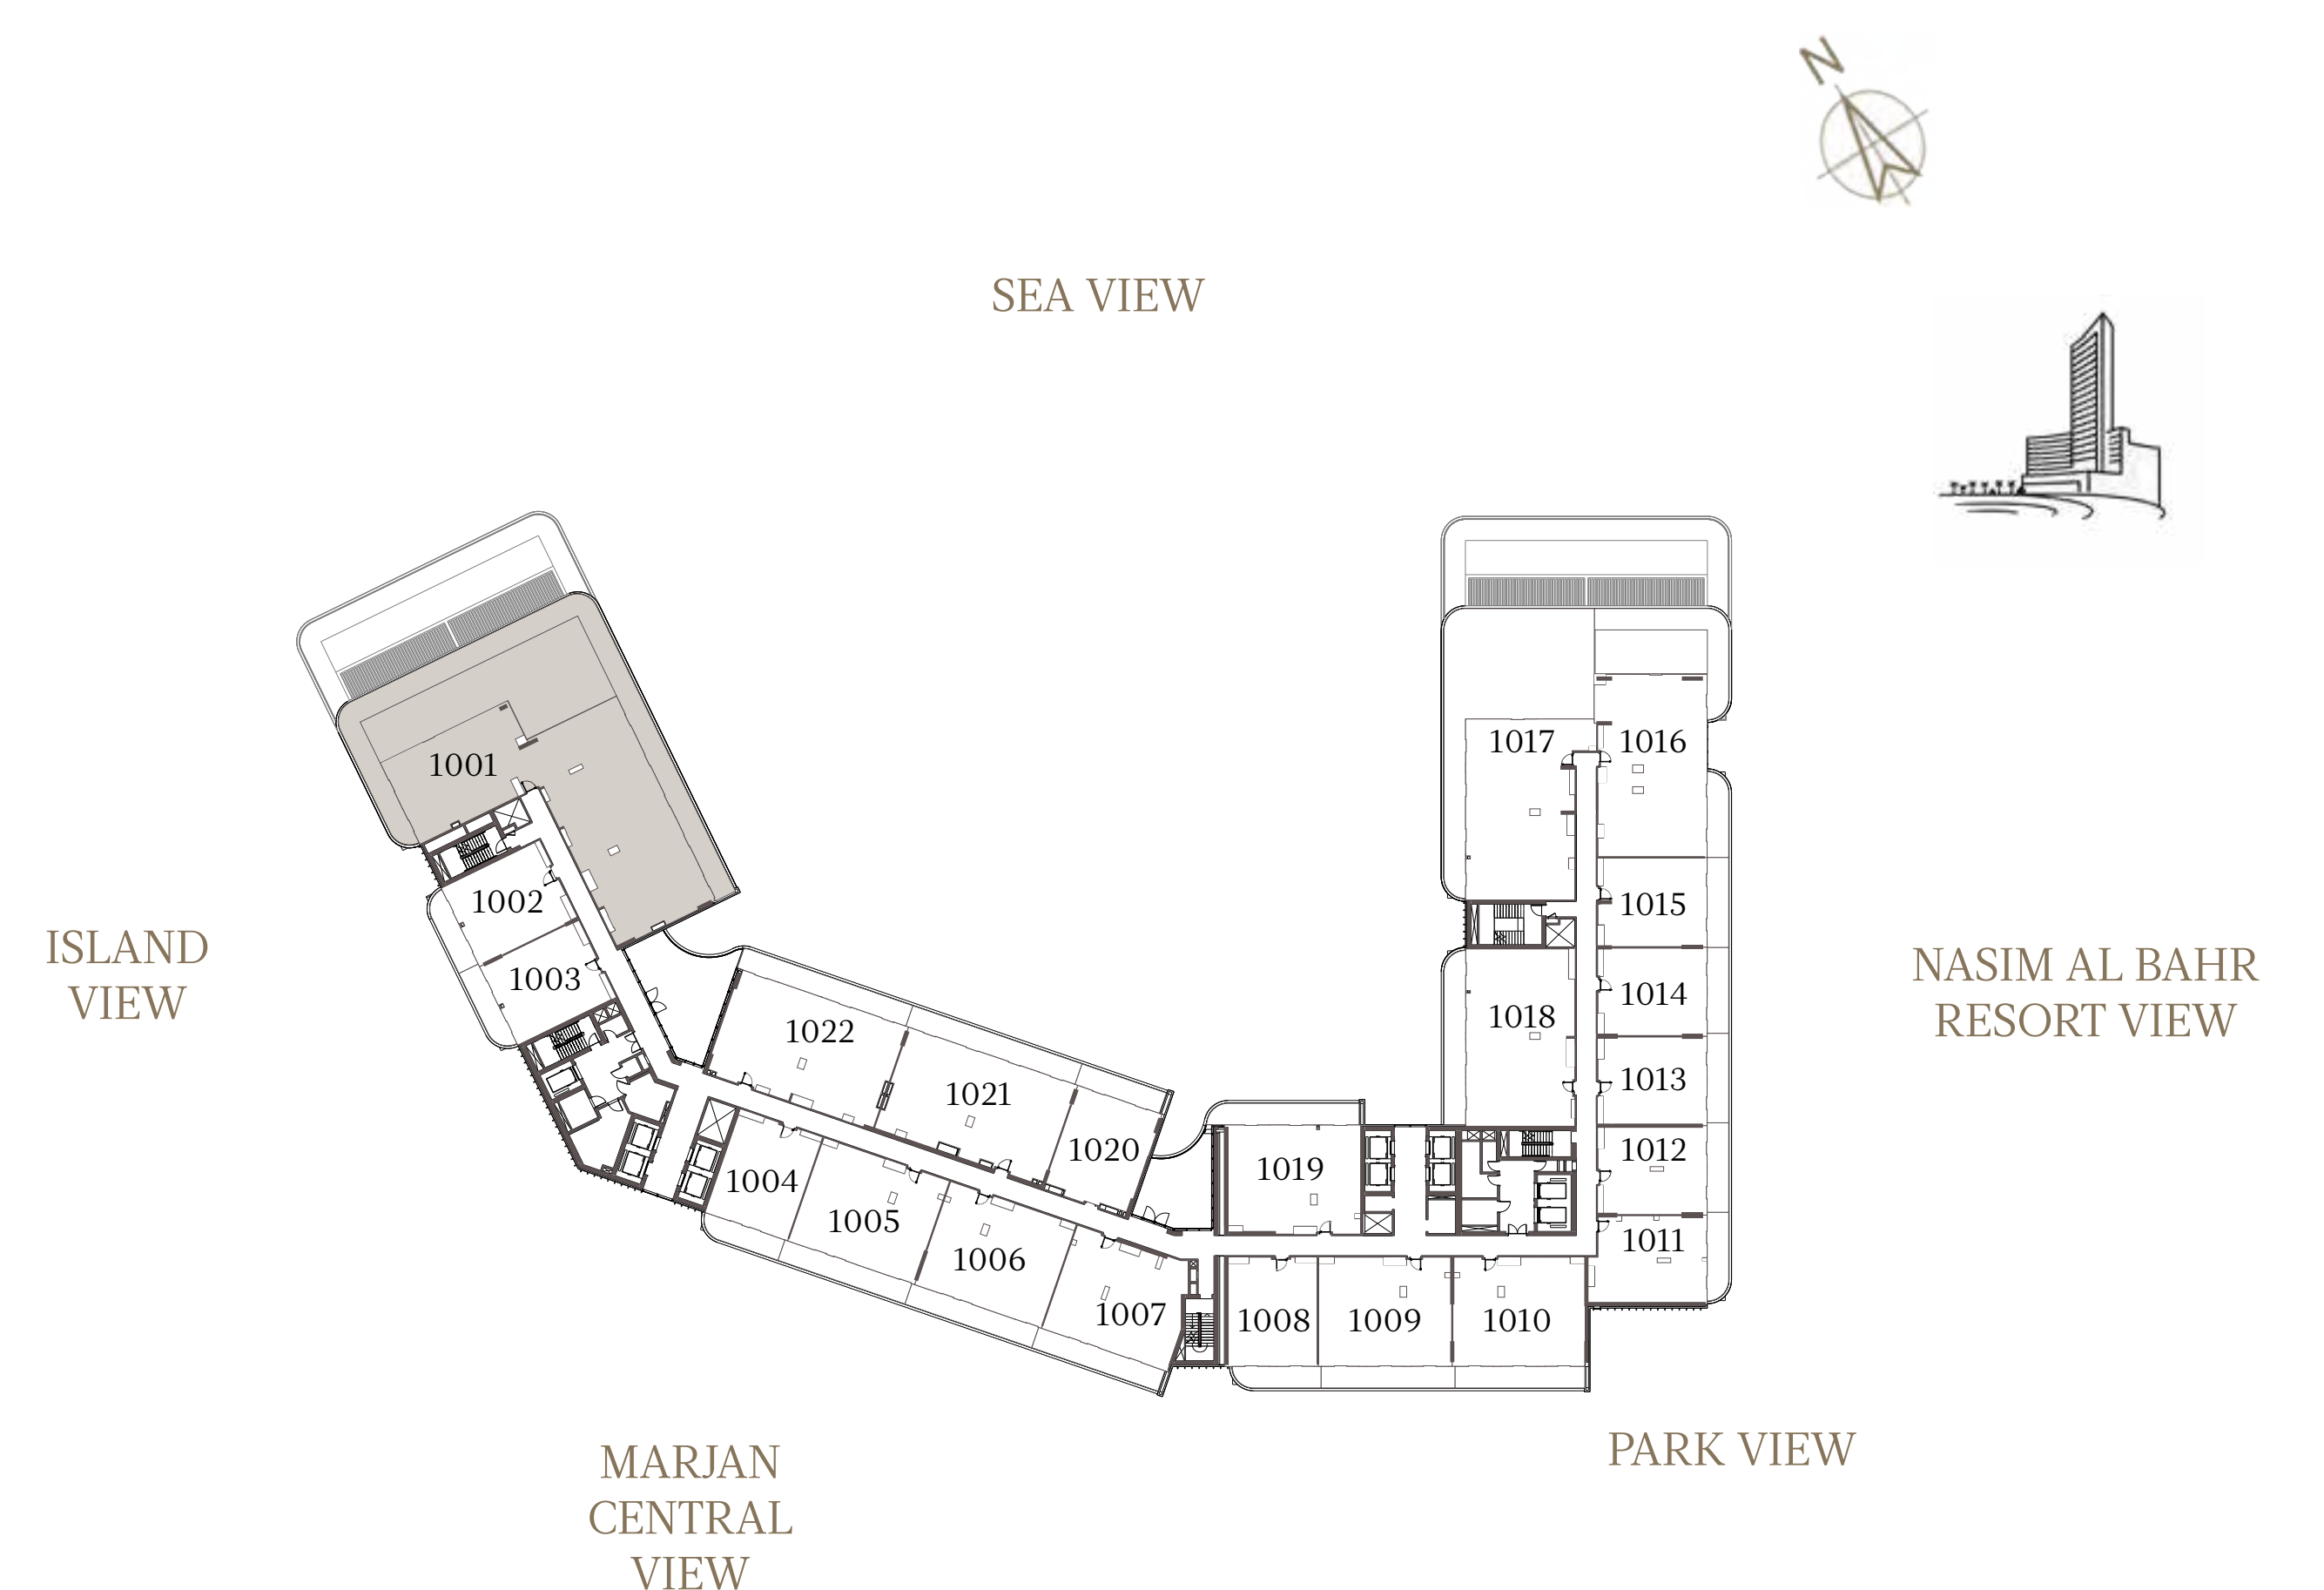

# 5 BEDROOM

## UNIT - 1001

INTERNAL AREA	326.96	sq.m.	3519.37	sq.ft.
OUTDOOR AREA	281.19	sq.m.	3026.70	sq.ft.
TOTAL AREA	608.15	sq.m.	6546.07	sq.ft.

# 1 BEDROOM-1A