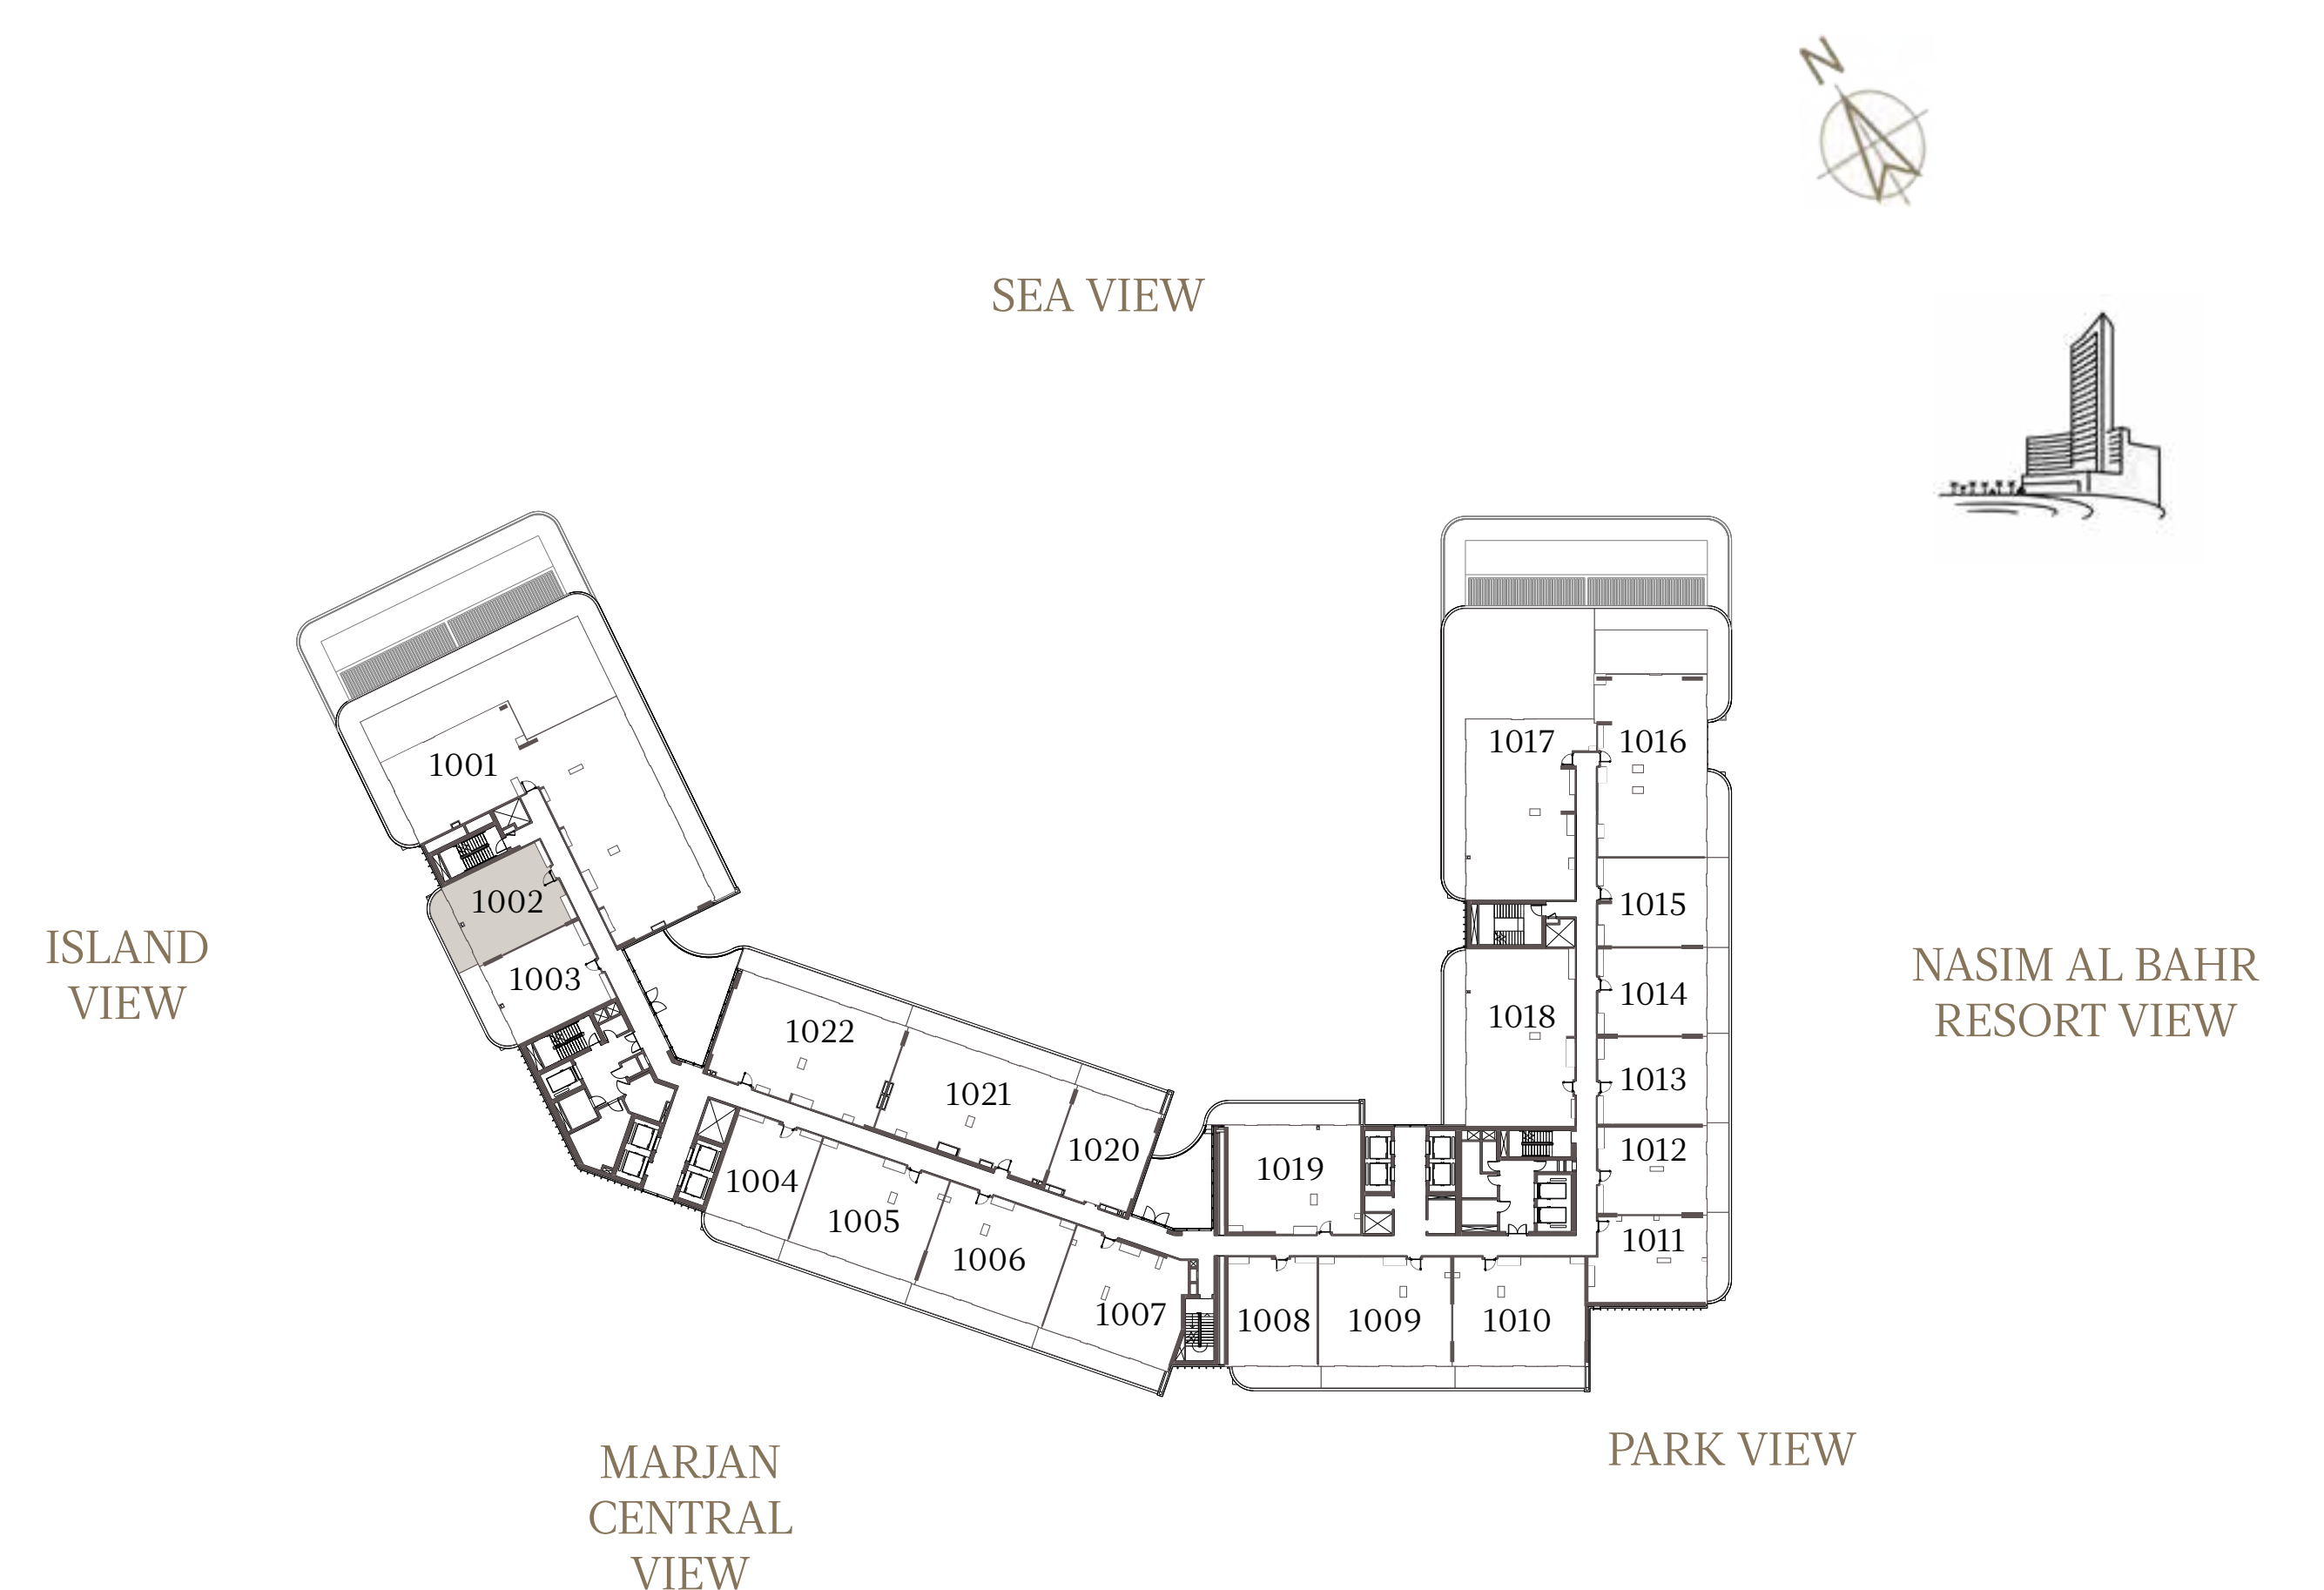

## UNIT - 1001

INTERNAL AREA	326.96	sq.m.	3519.37	sq.ft.
OUTDOOR AREA	281.19	sq.m.	3026.70	sq.ft.
TOTAL AREA	608.15	sq.m.	6546.07	sq.ft.

# 1 BEDROOM-1A

## UNIT - 1002

INTERNAL AREA	82.72 sq.m.	890.39 sq.ft.
OUTDOOR AREA	15.38 sq.m.	165.55 sq.ft.
TOTAL AREA	98.10 sq.m.	1055.94 sq.ft.