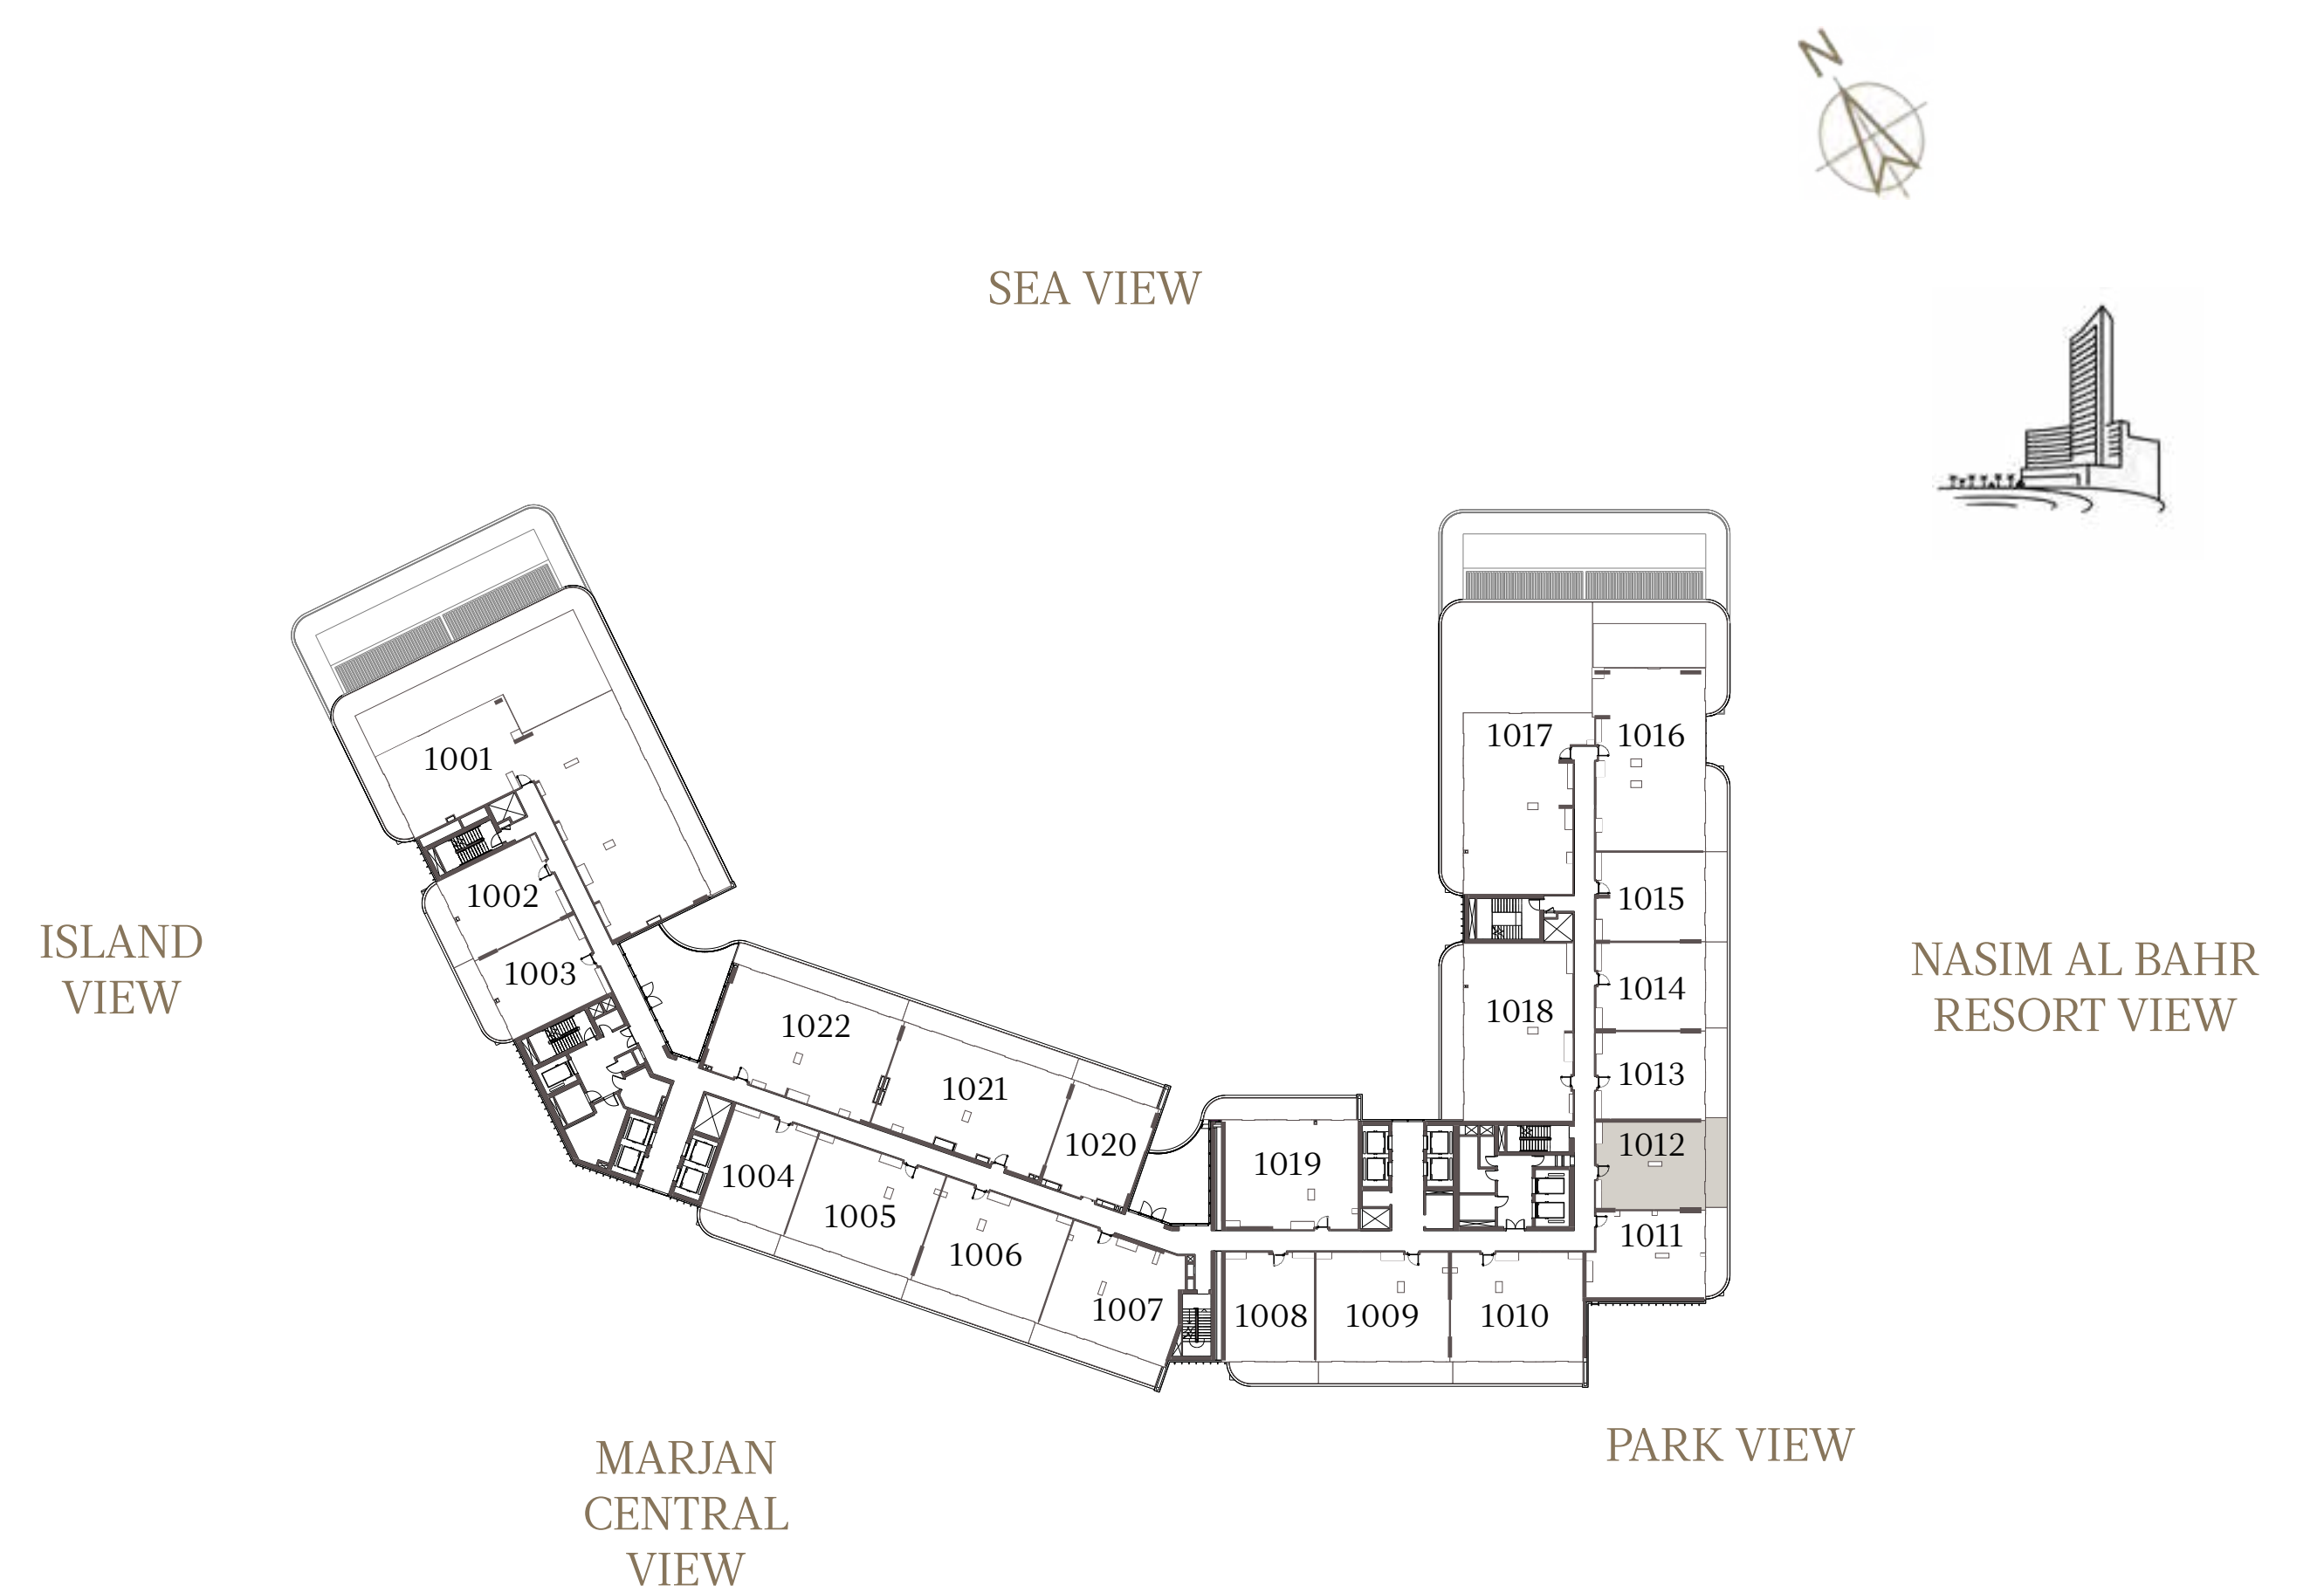

UNIT - 1012

INTERNAL AREA	84.57 sq.m.	910.30 sq.ft.
OUTDOOR AREA	17.54 sq.m.	188.80 sq.ft.
TOTAL AREA	102.11 sq.m.	1099.10 sq.ft.