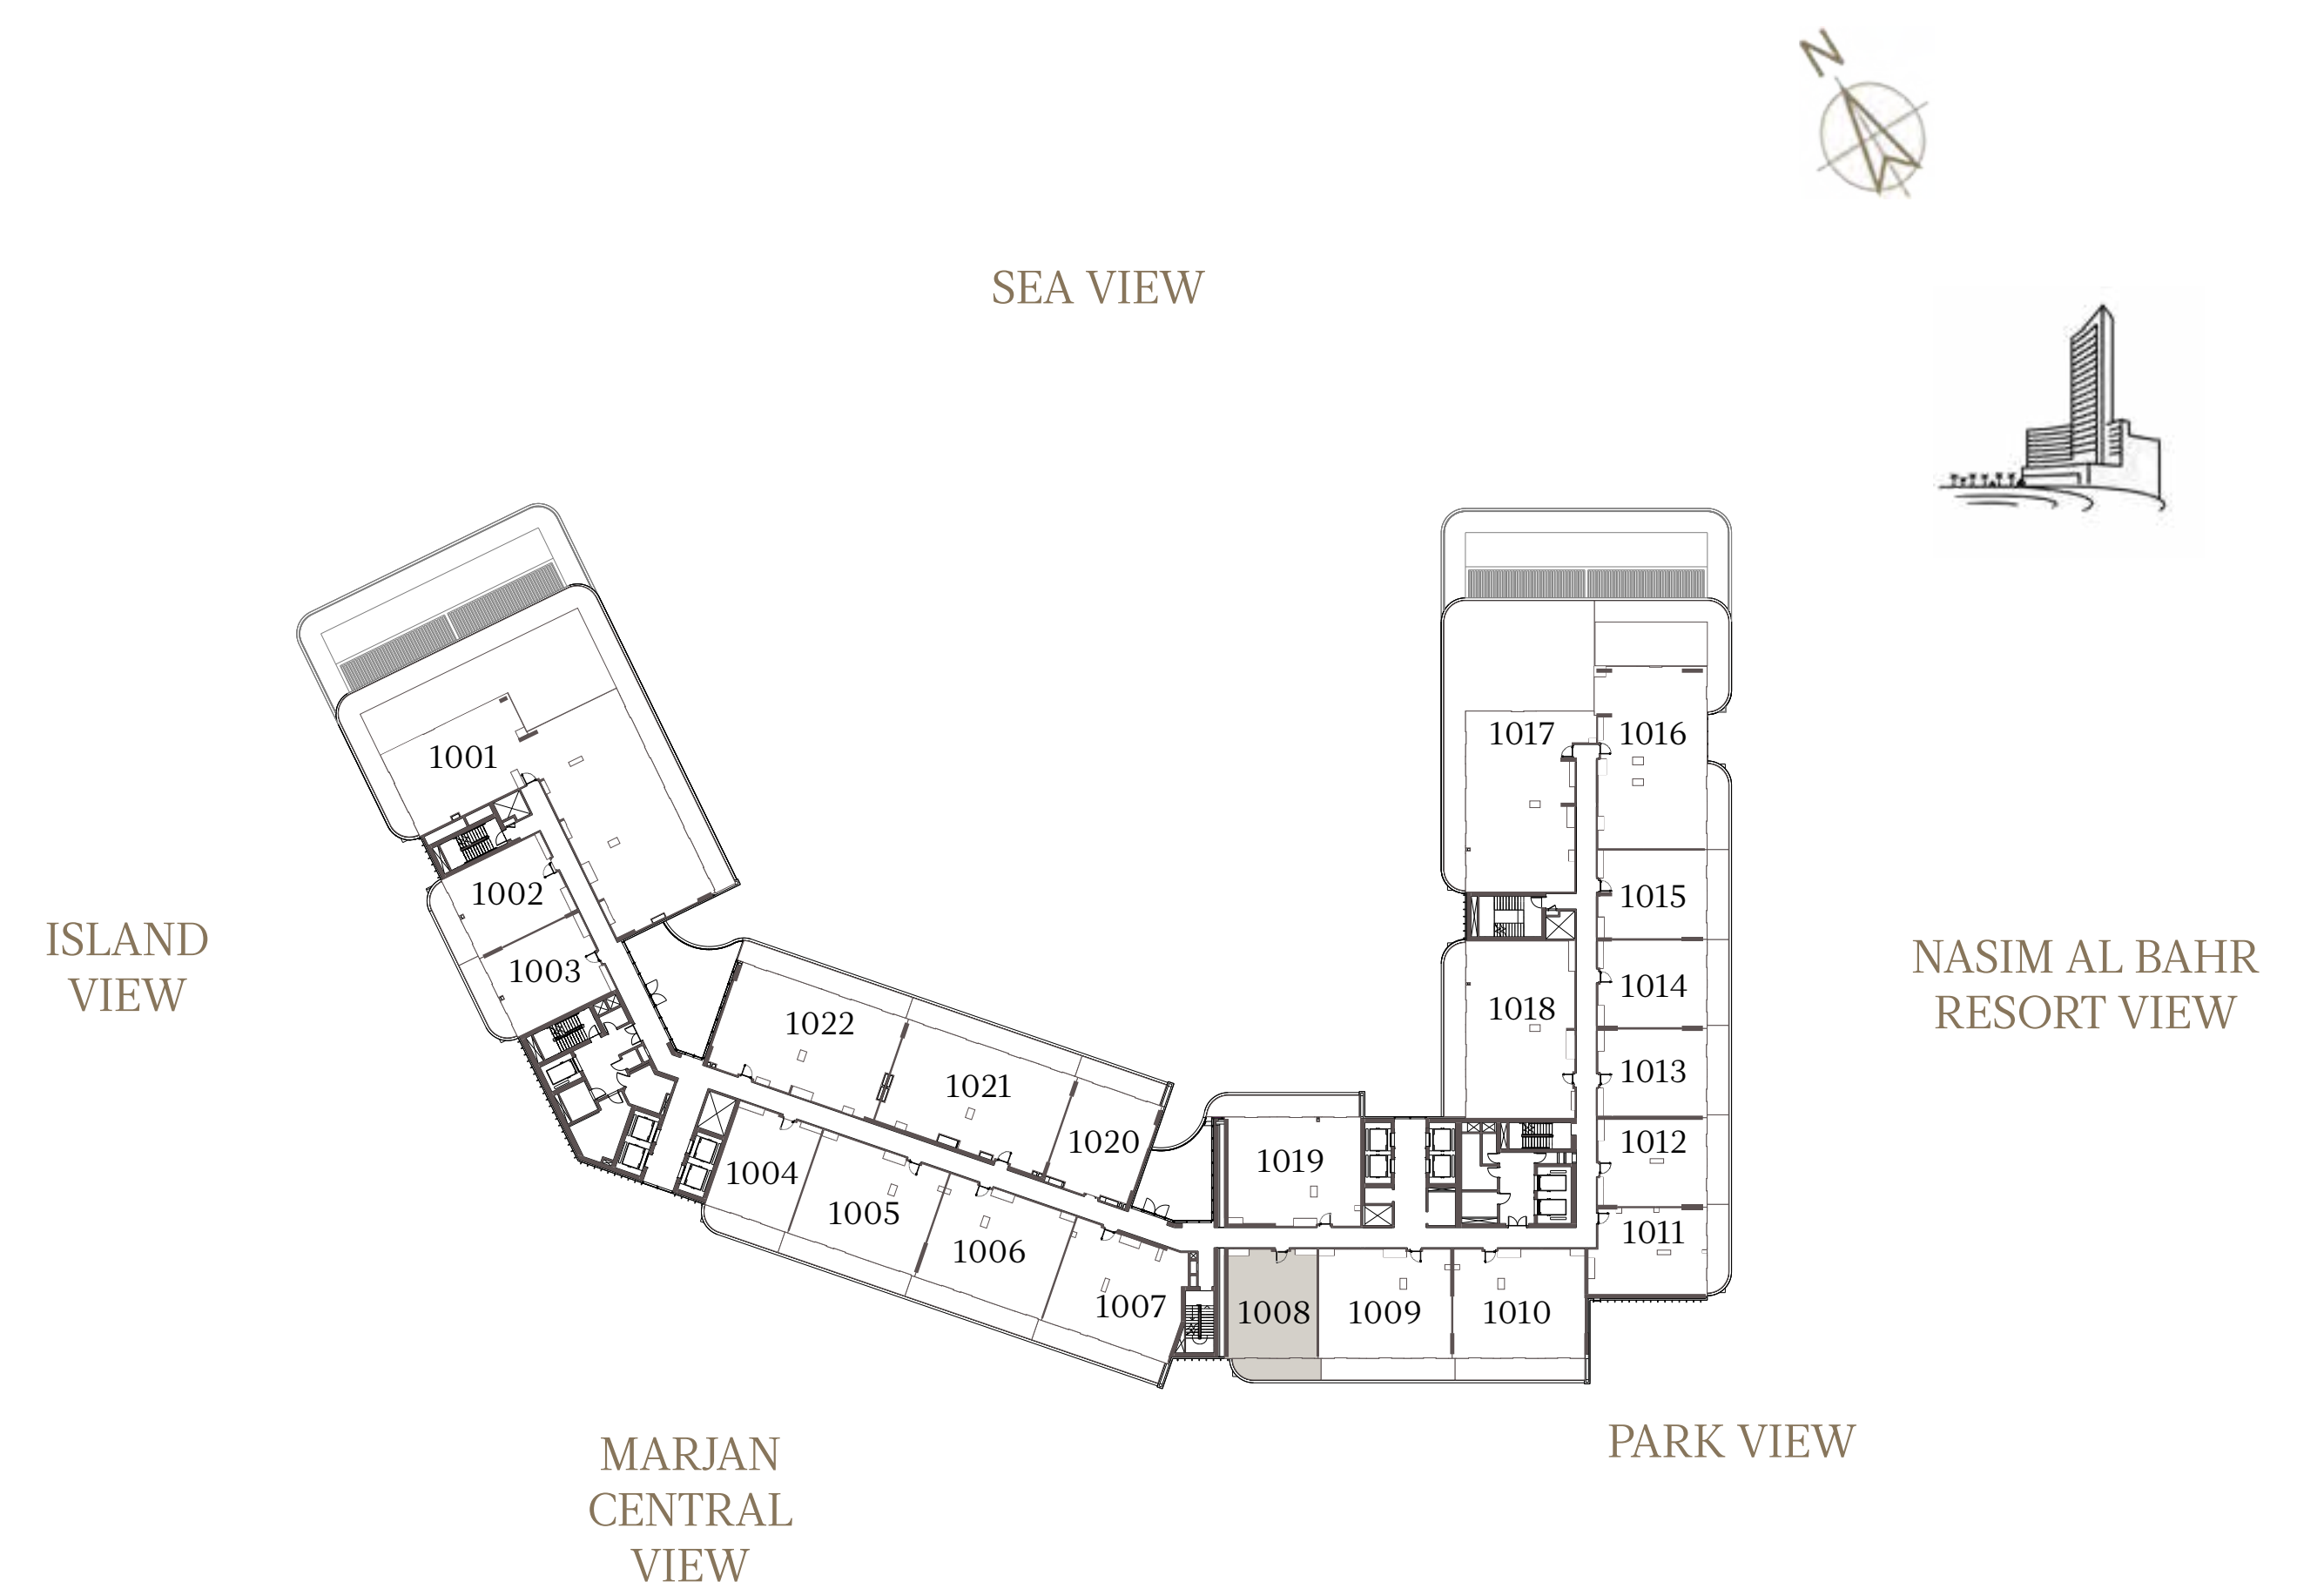

UNIT - 1008

INTERNAL AREA	89.42 sq.m.	962.51 sq.ft.
OUTDOOR AREA	16.51 sq.m.	177.71 sq.ft.
TOTAL AREA	105.93 sq.m.	1140.22 sq.ft.