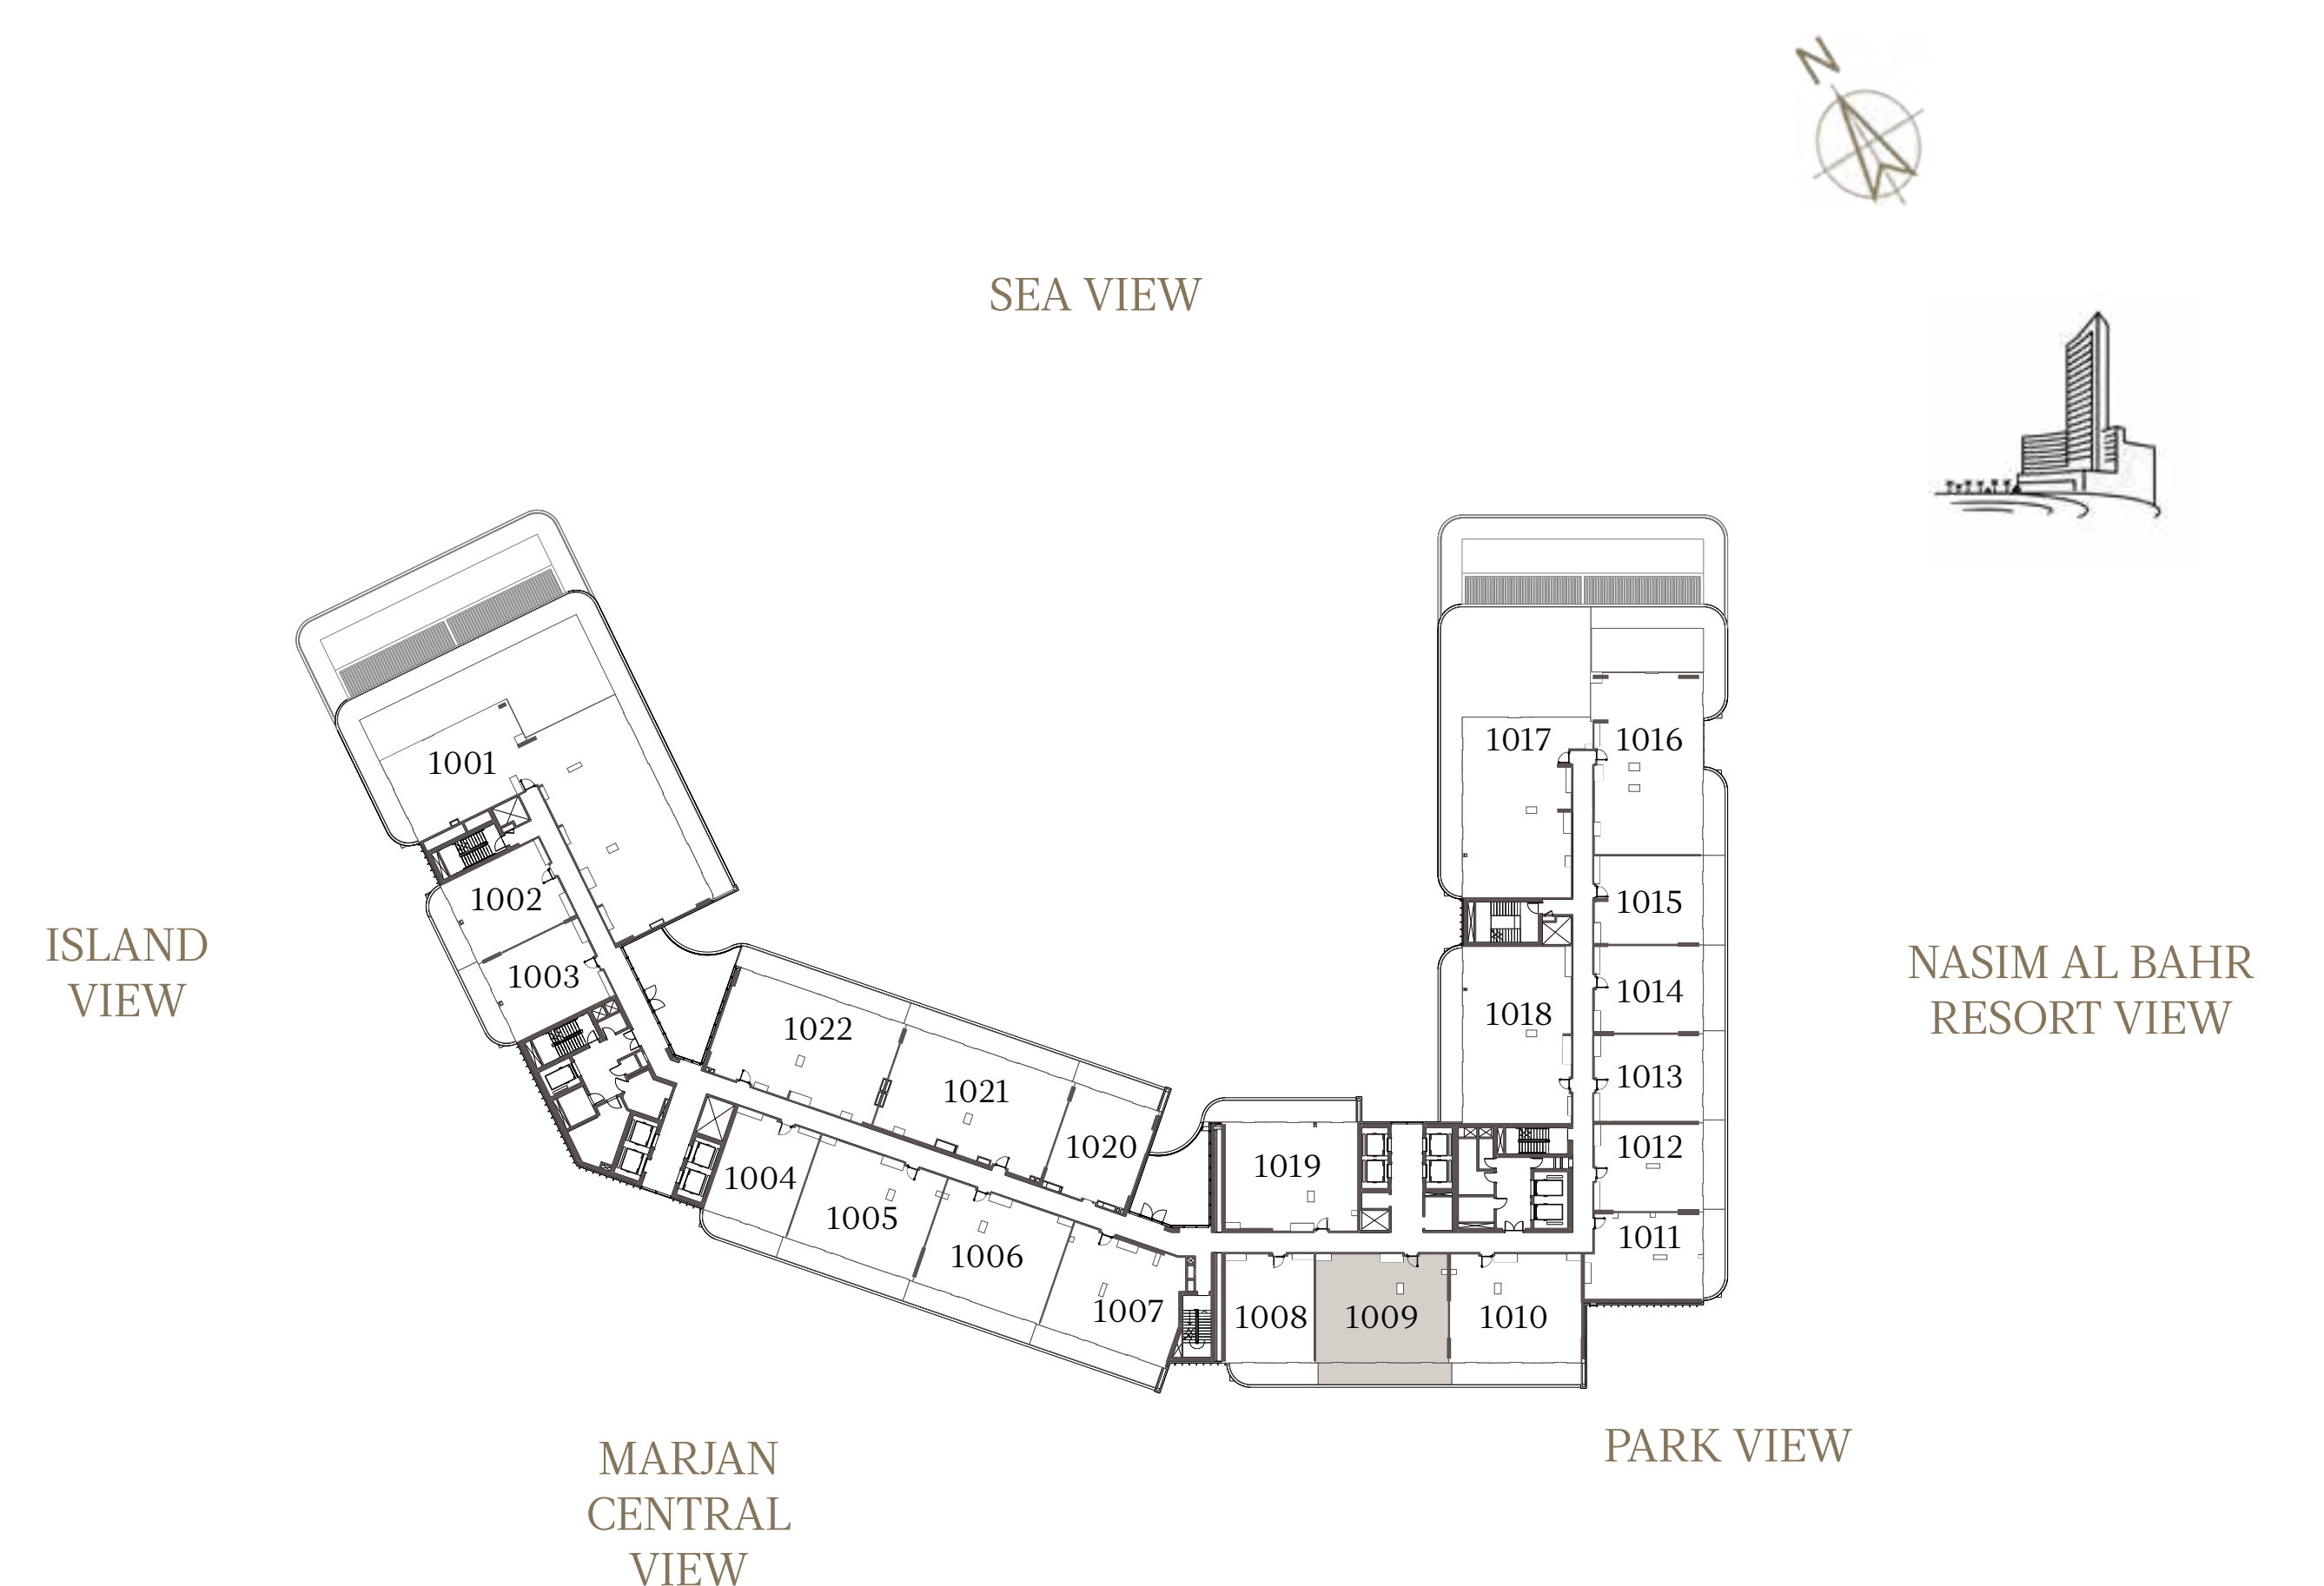

UNIT - 1009

INTERNAL AREA	128.31	sq.m.	1381.12	sq.ft.
OUTDOOR AREA	26.30	sq.m.	283.09	sq.ft.
TOTAL AREA	154.61	sq.m.	1664.21	sq.ft.