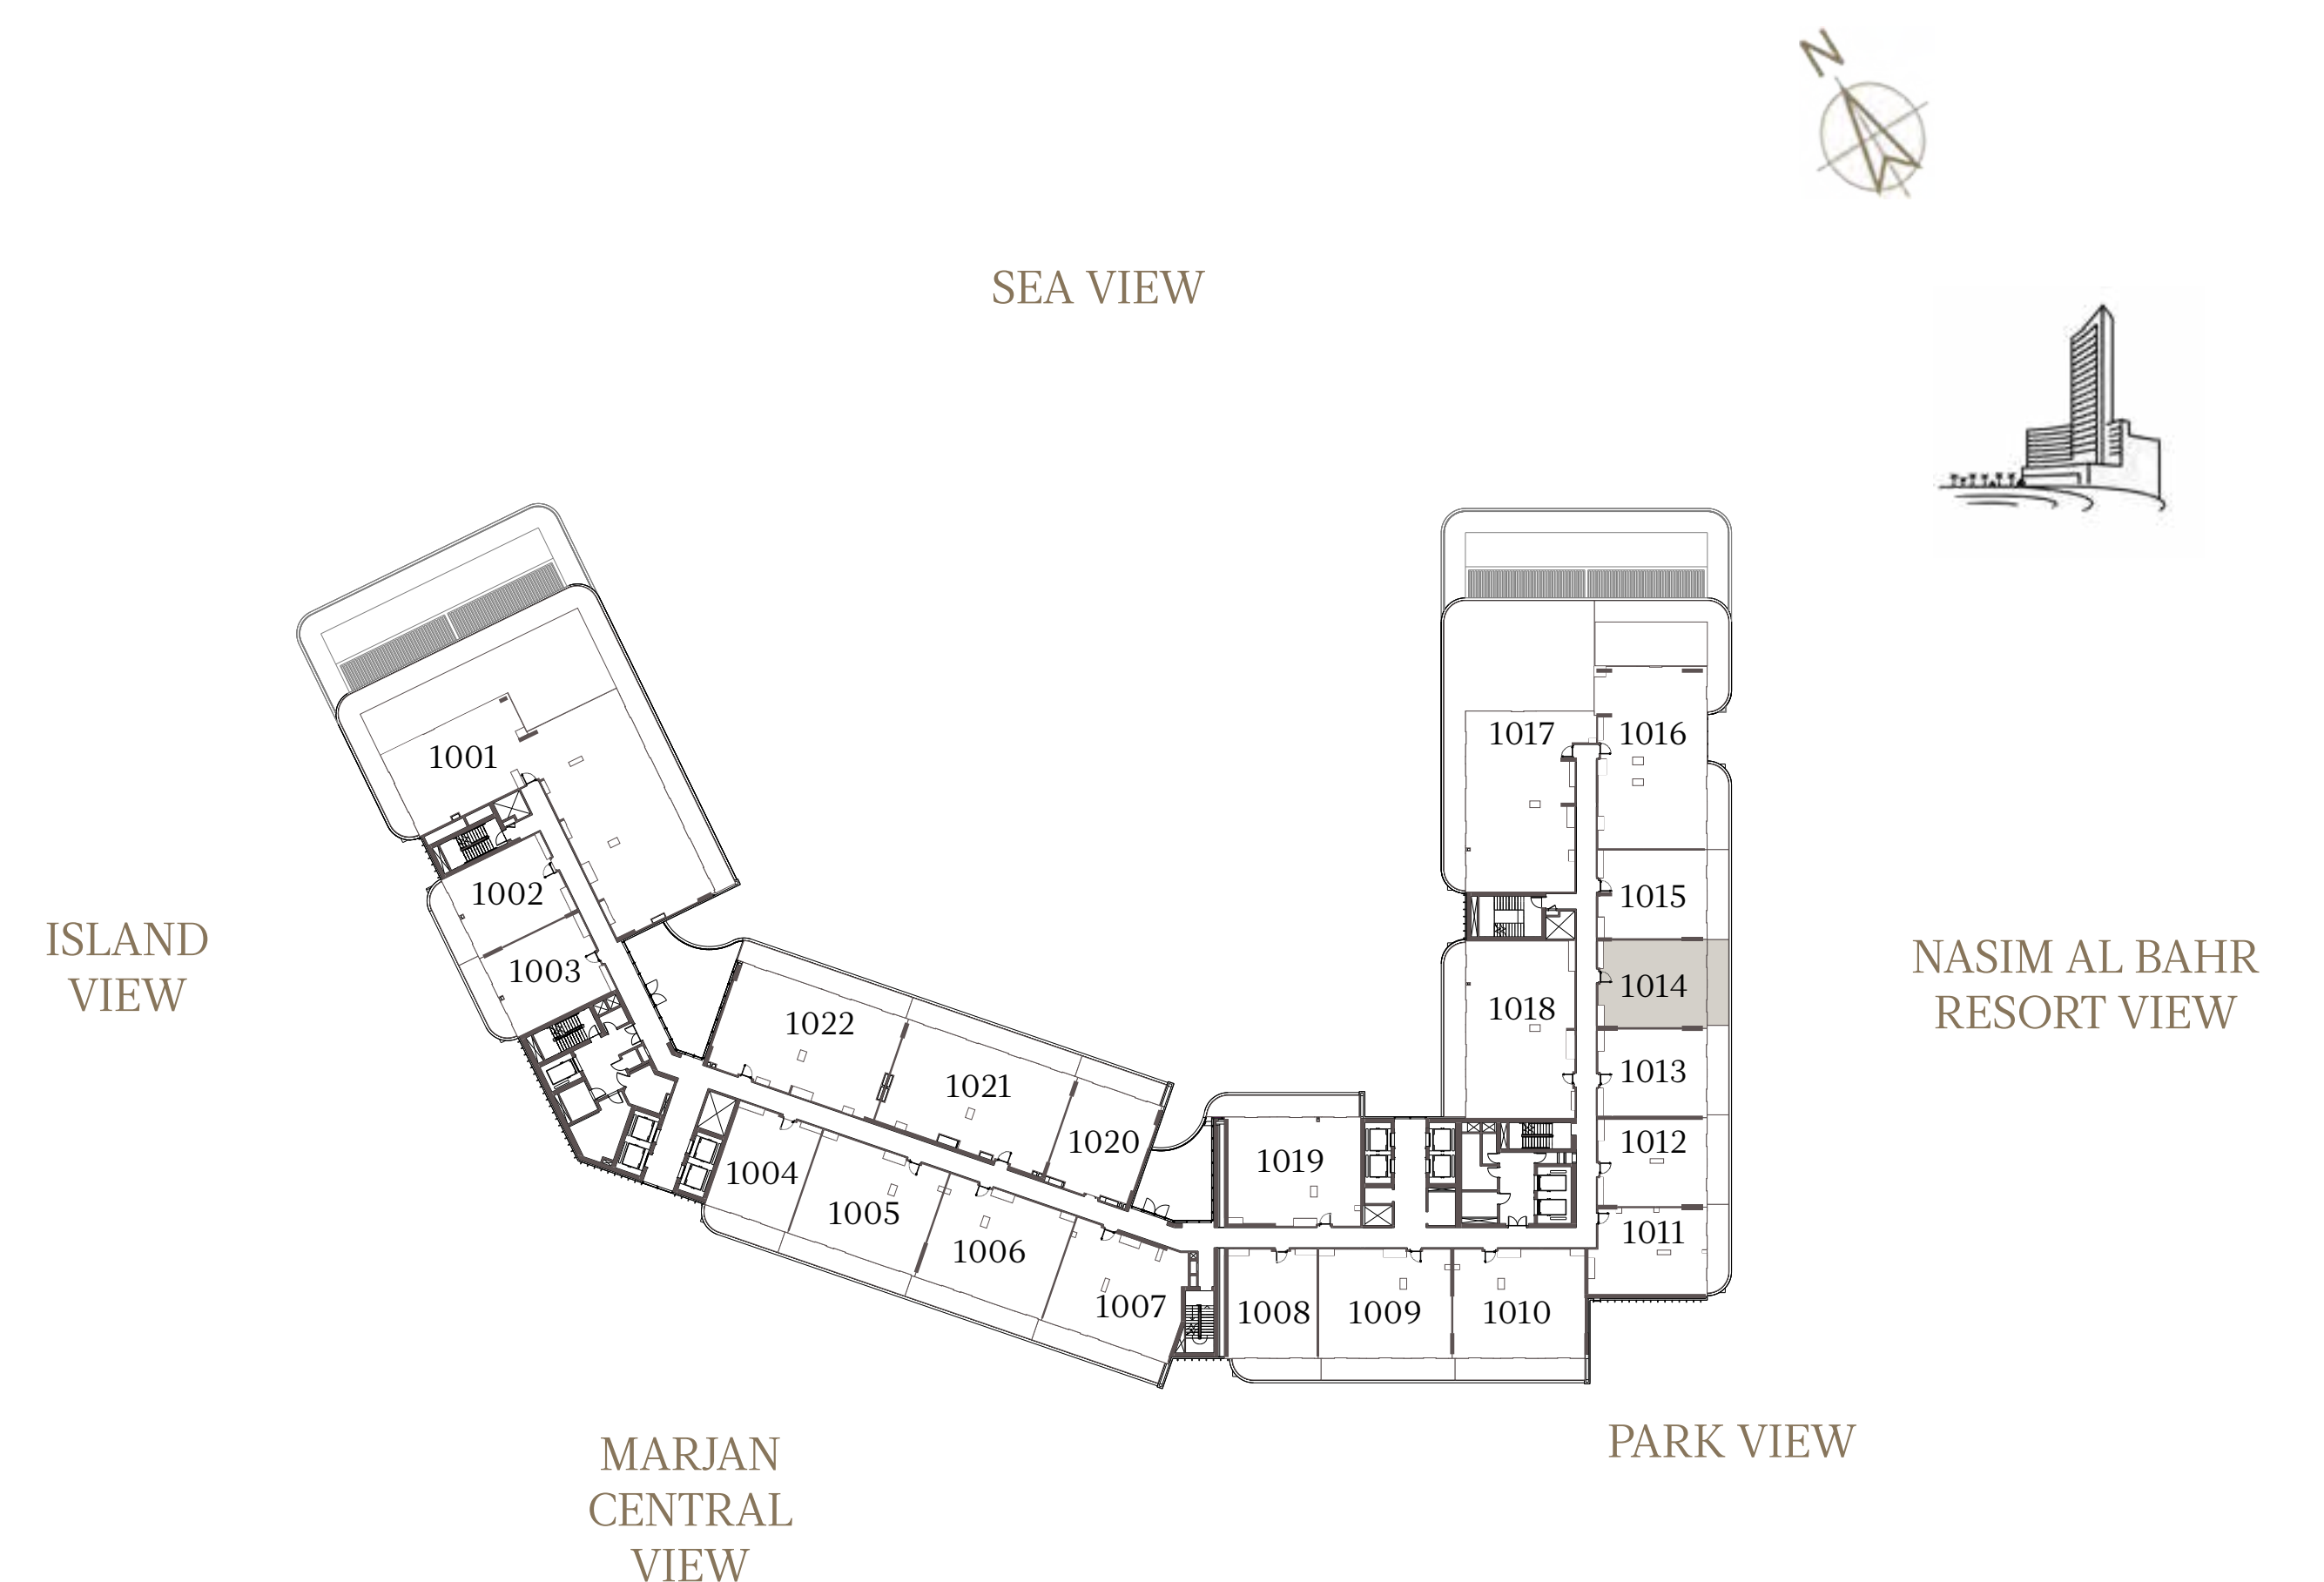

UNIT - 1014

INTERNAL AREA	84.62 sq.m.	910.84 sq.ft.
OUTDOOR AREA	16.87 sq.m.	181.59 sq.ft.
TOTAL AREA	101.49 sq.m.	1092.43 sq.ft.