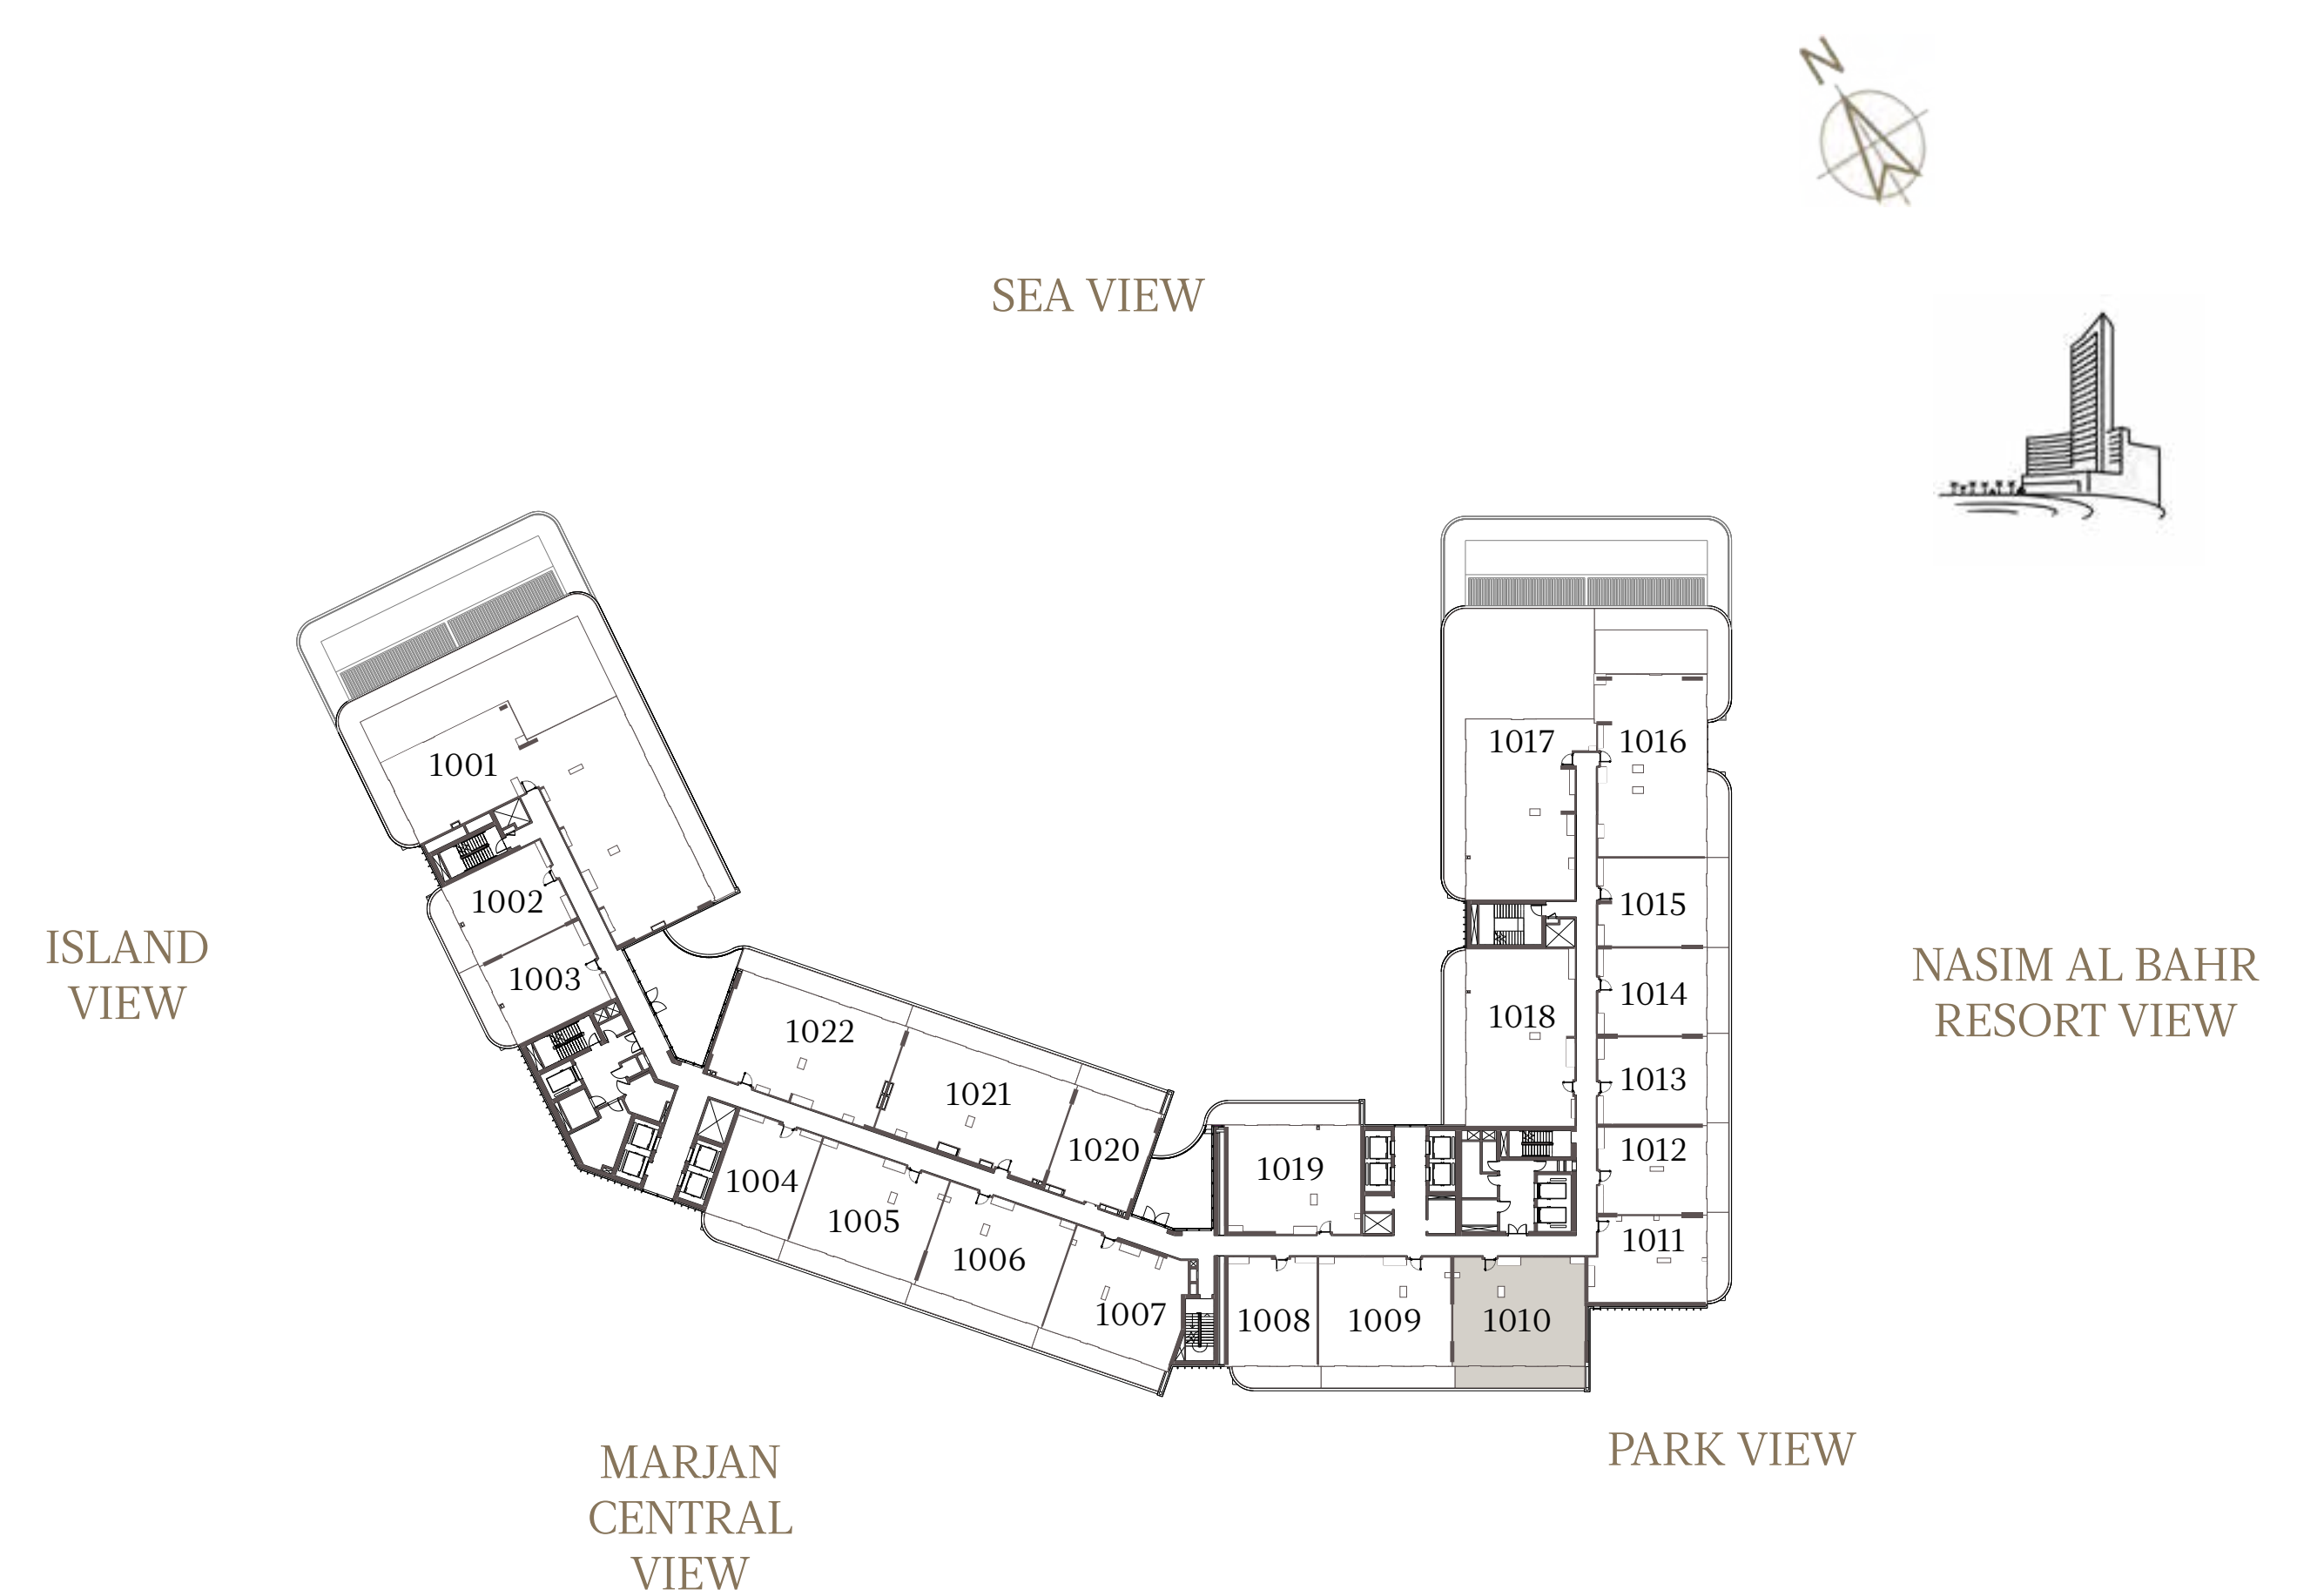

UNIT - 1010

INTERNAL AREA	128.25	sq.m.	1380.47	sq.ft.
OUTDOOR AREA	25.89	sq.m.	278.68	sq.ft.
TOTAL AREA	154.14	sq.m.	1659.15	sq.ft.