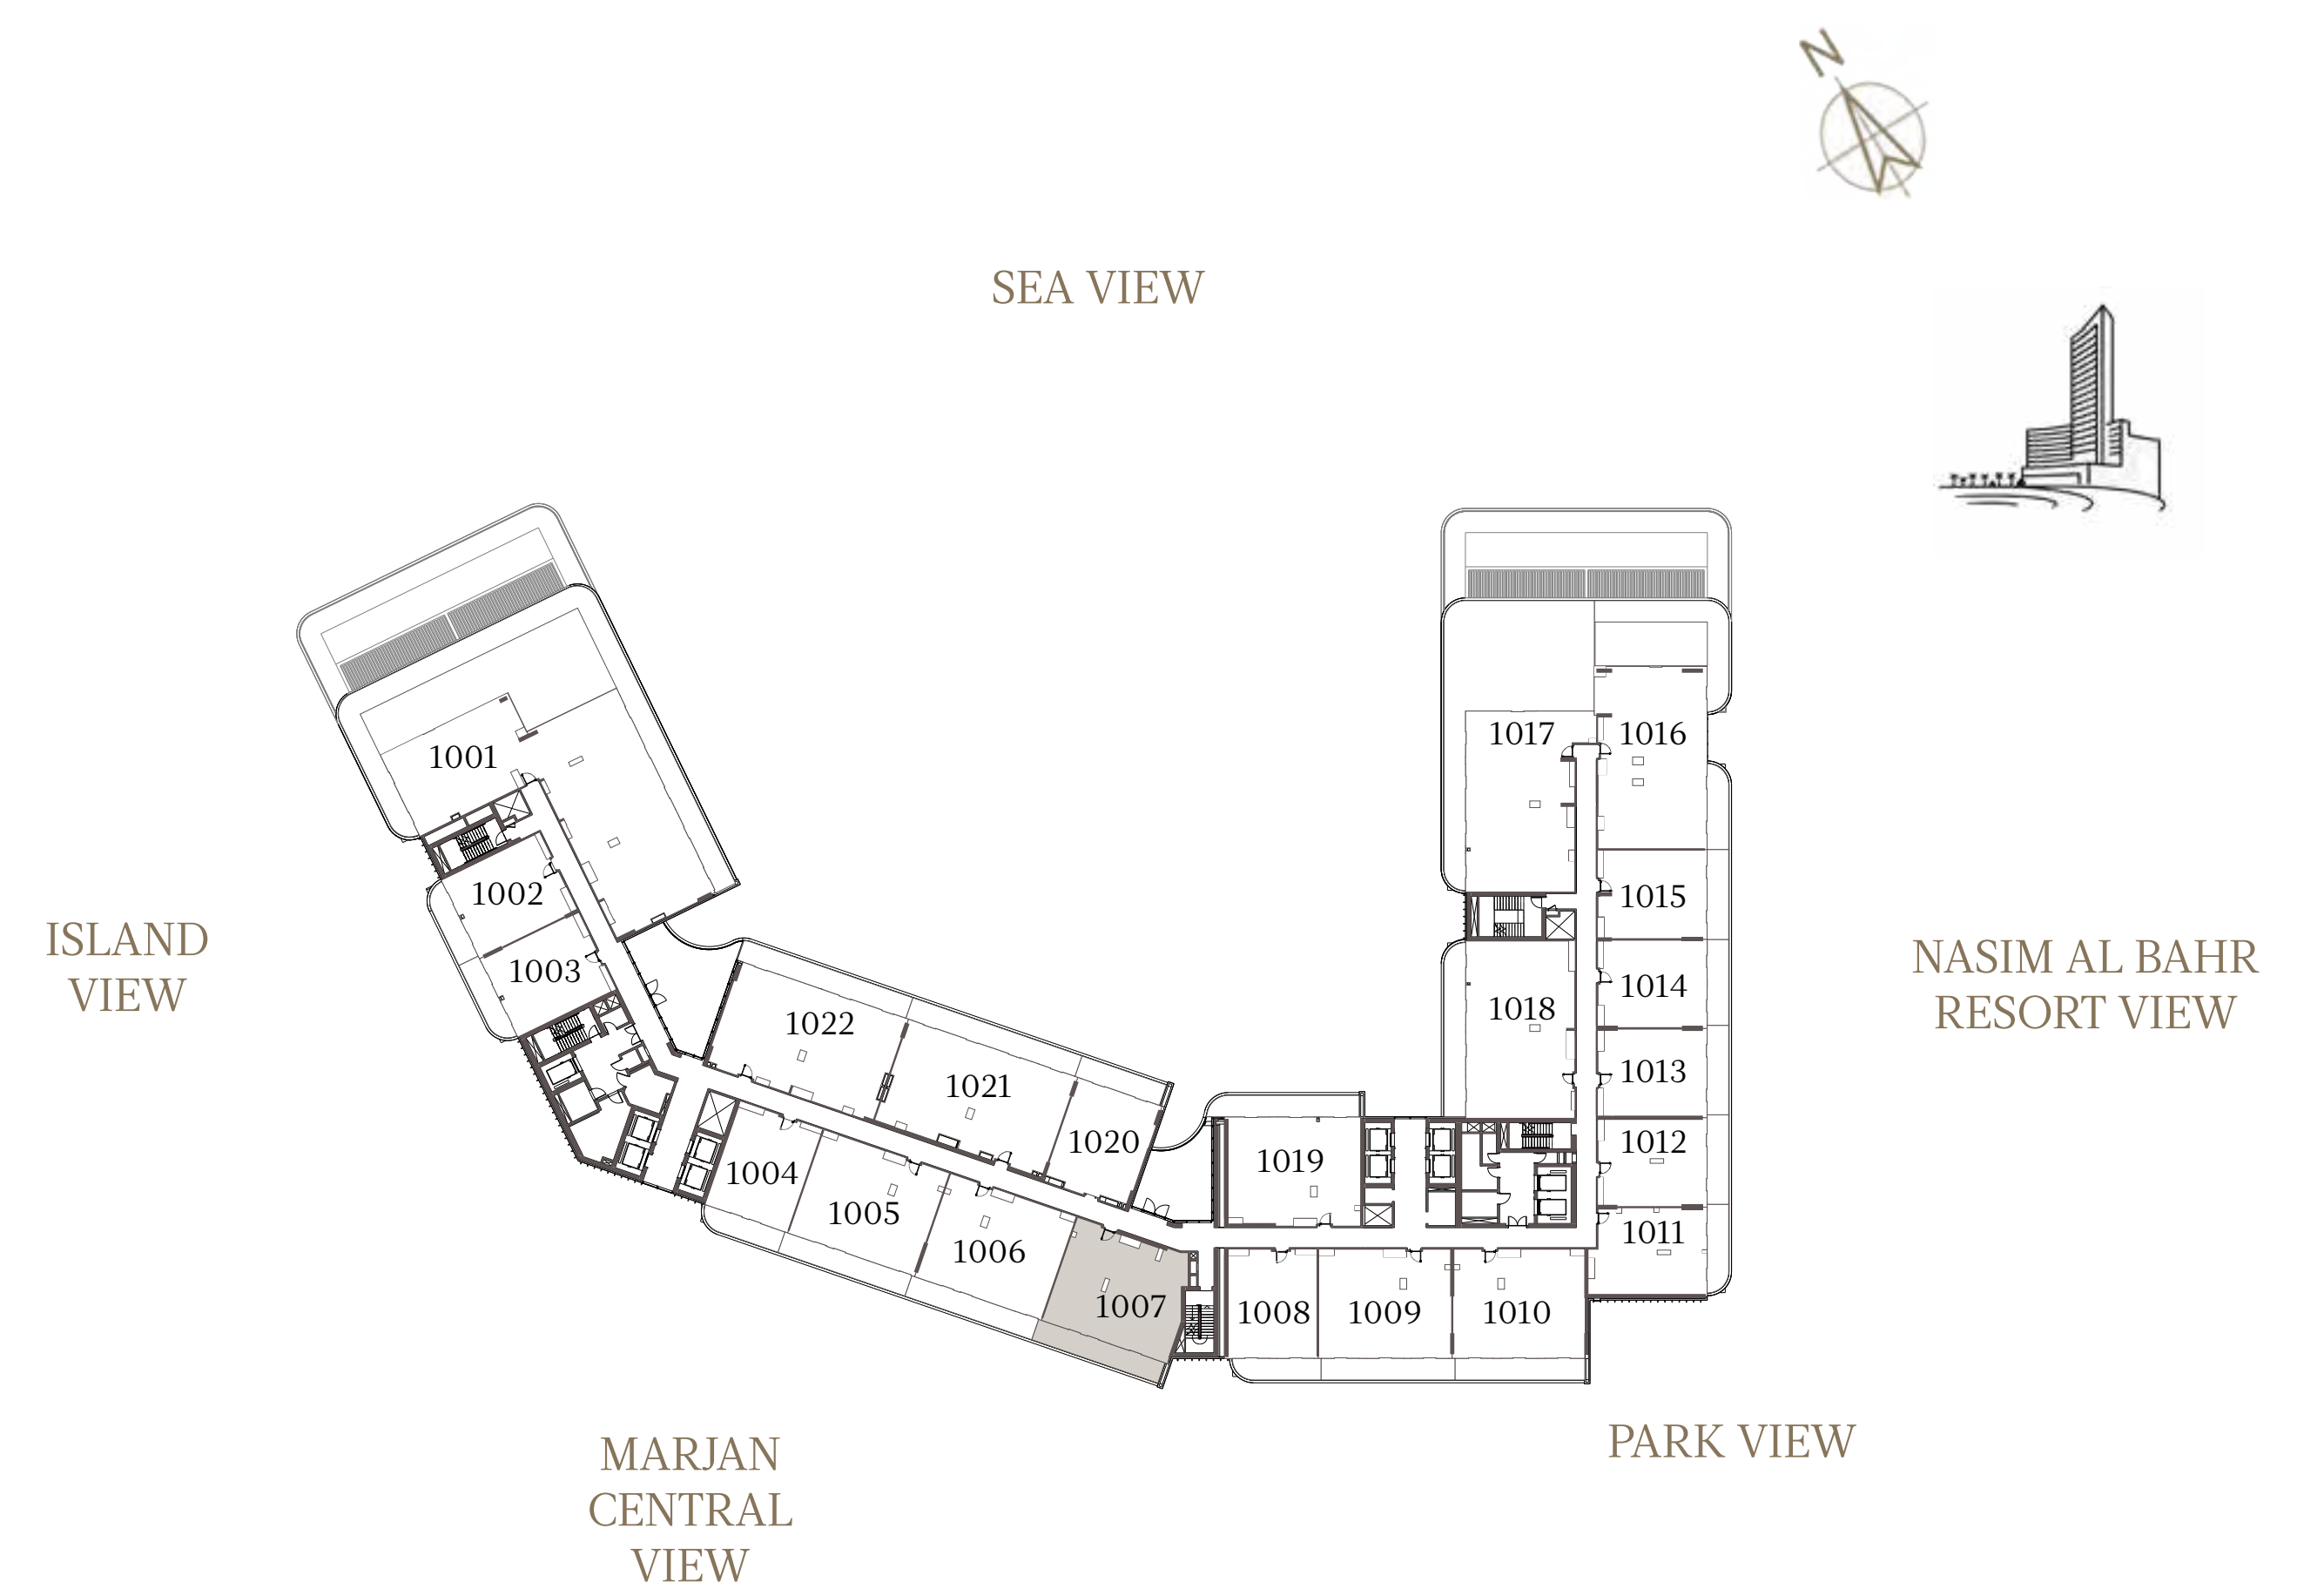

UNIT - 1007

INTERNAL AREA	122.04	sq.m.	1313.63	sq.ft.
OUTDOOR AREA	26.82	sq.m.	288.69	sq.ft.
TOTAL AREA	148.86	sq.m.	1602.32	sq.ft.