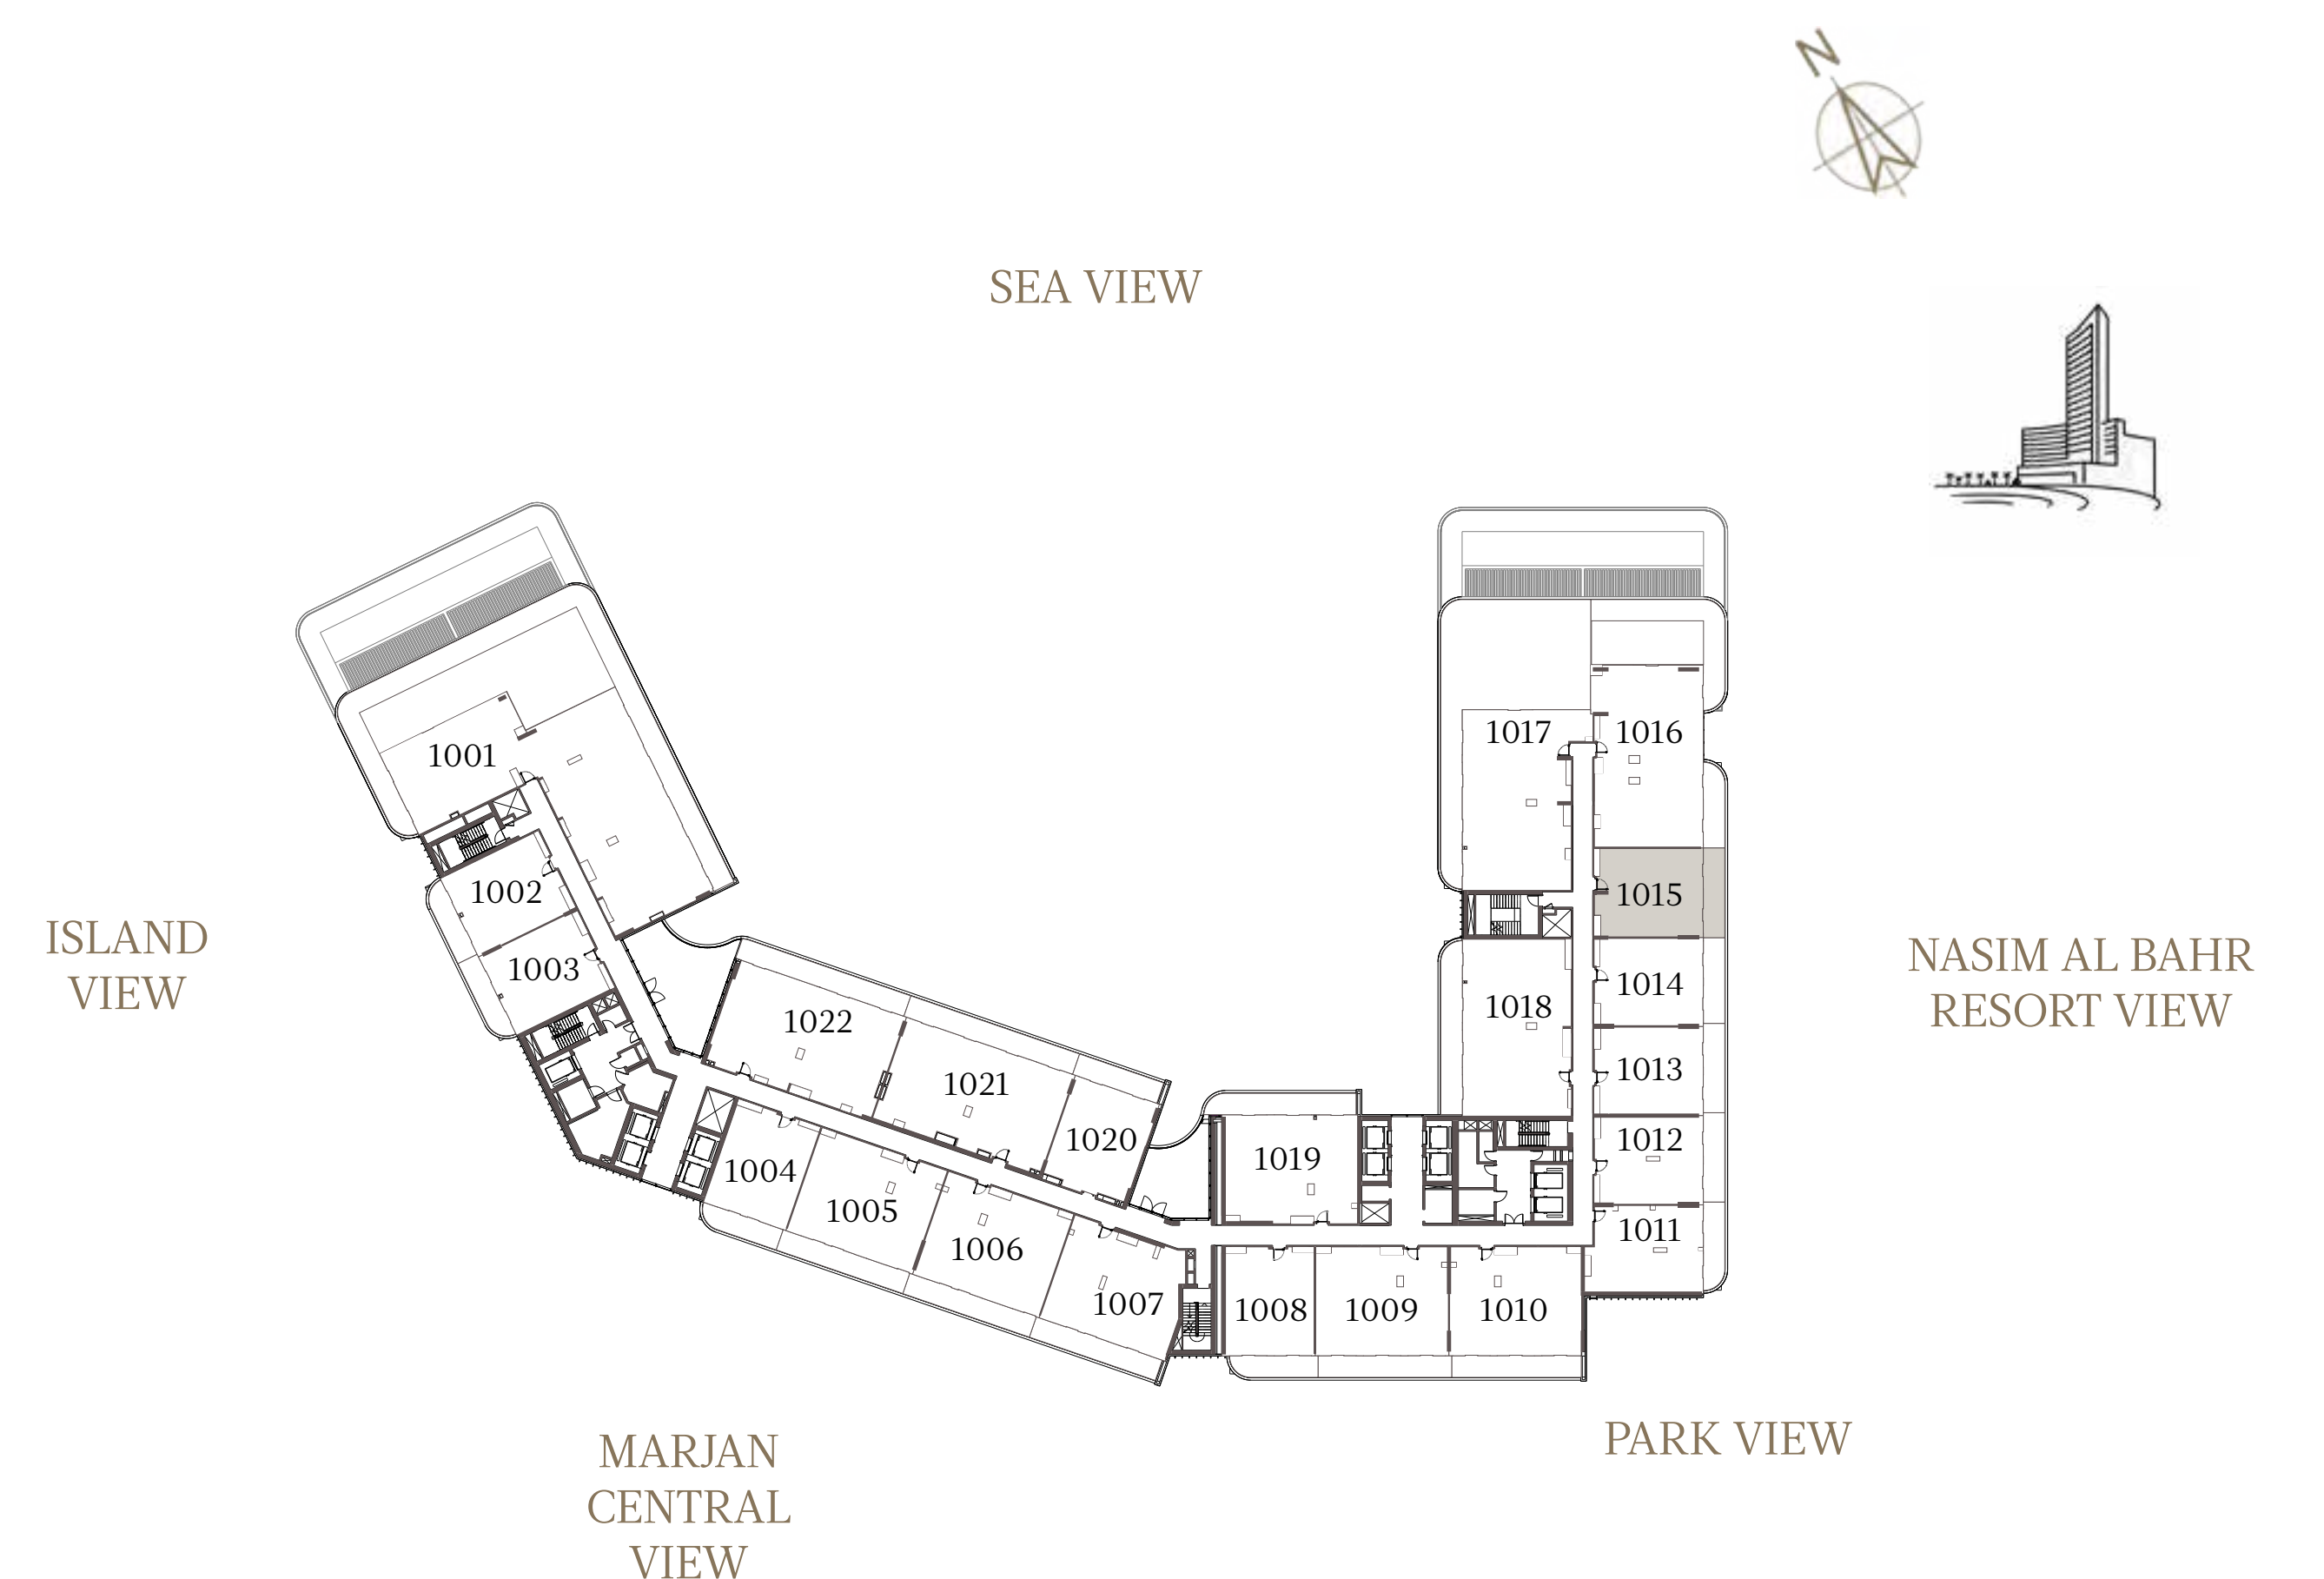

UNIT - 1015

INTERNAL AREA	85.63 sq.m.	921.71 sq.ft.
OUTDOOR AREA	17.64 sq.m.	189.88 sq.ft.
TOTAL AREA	103.27 sq.m.	1111.59 sq.ft.