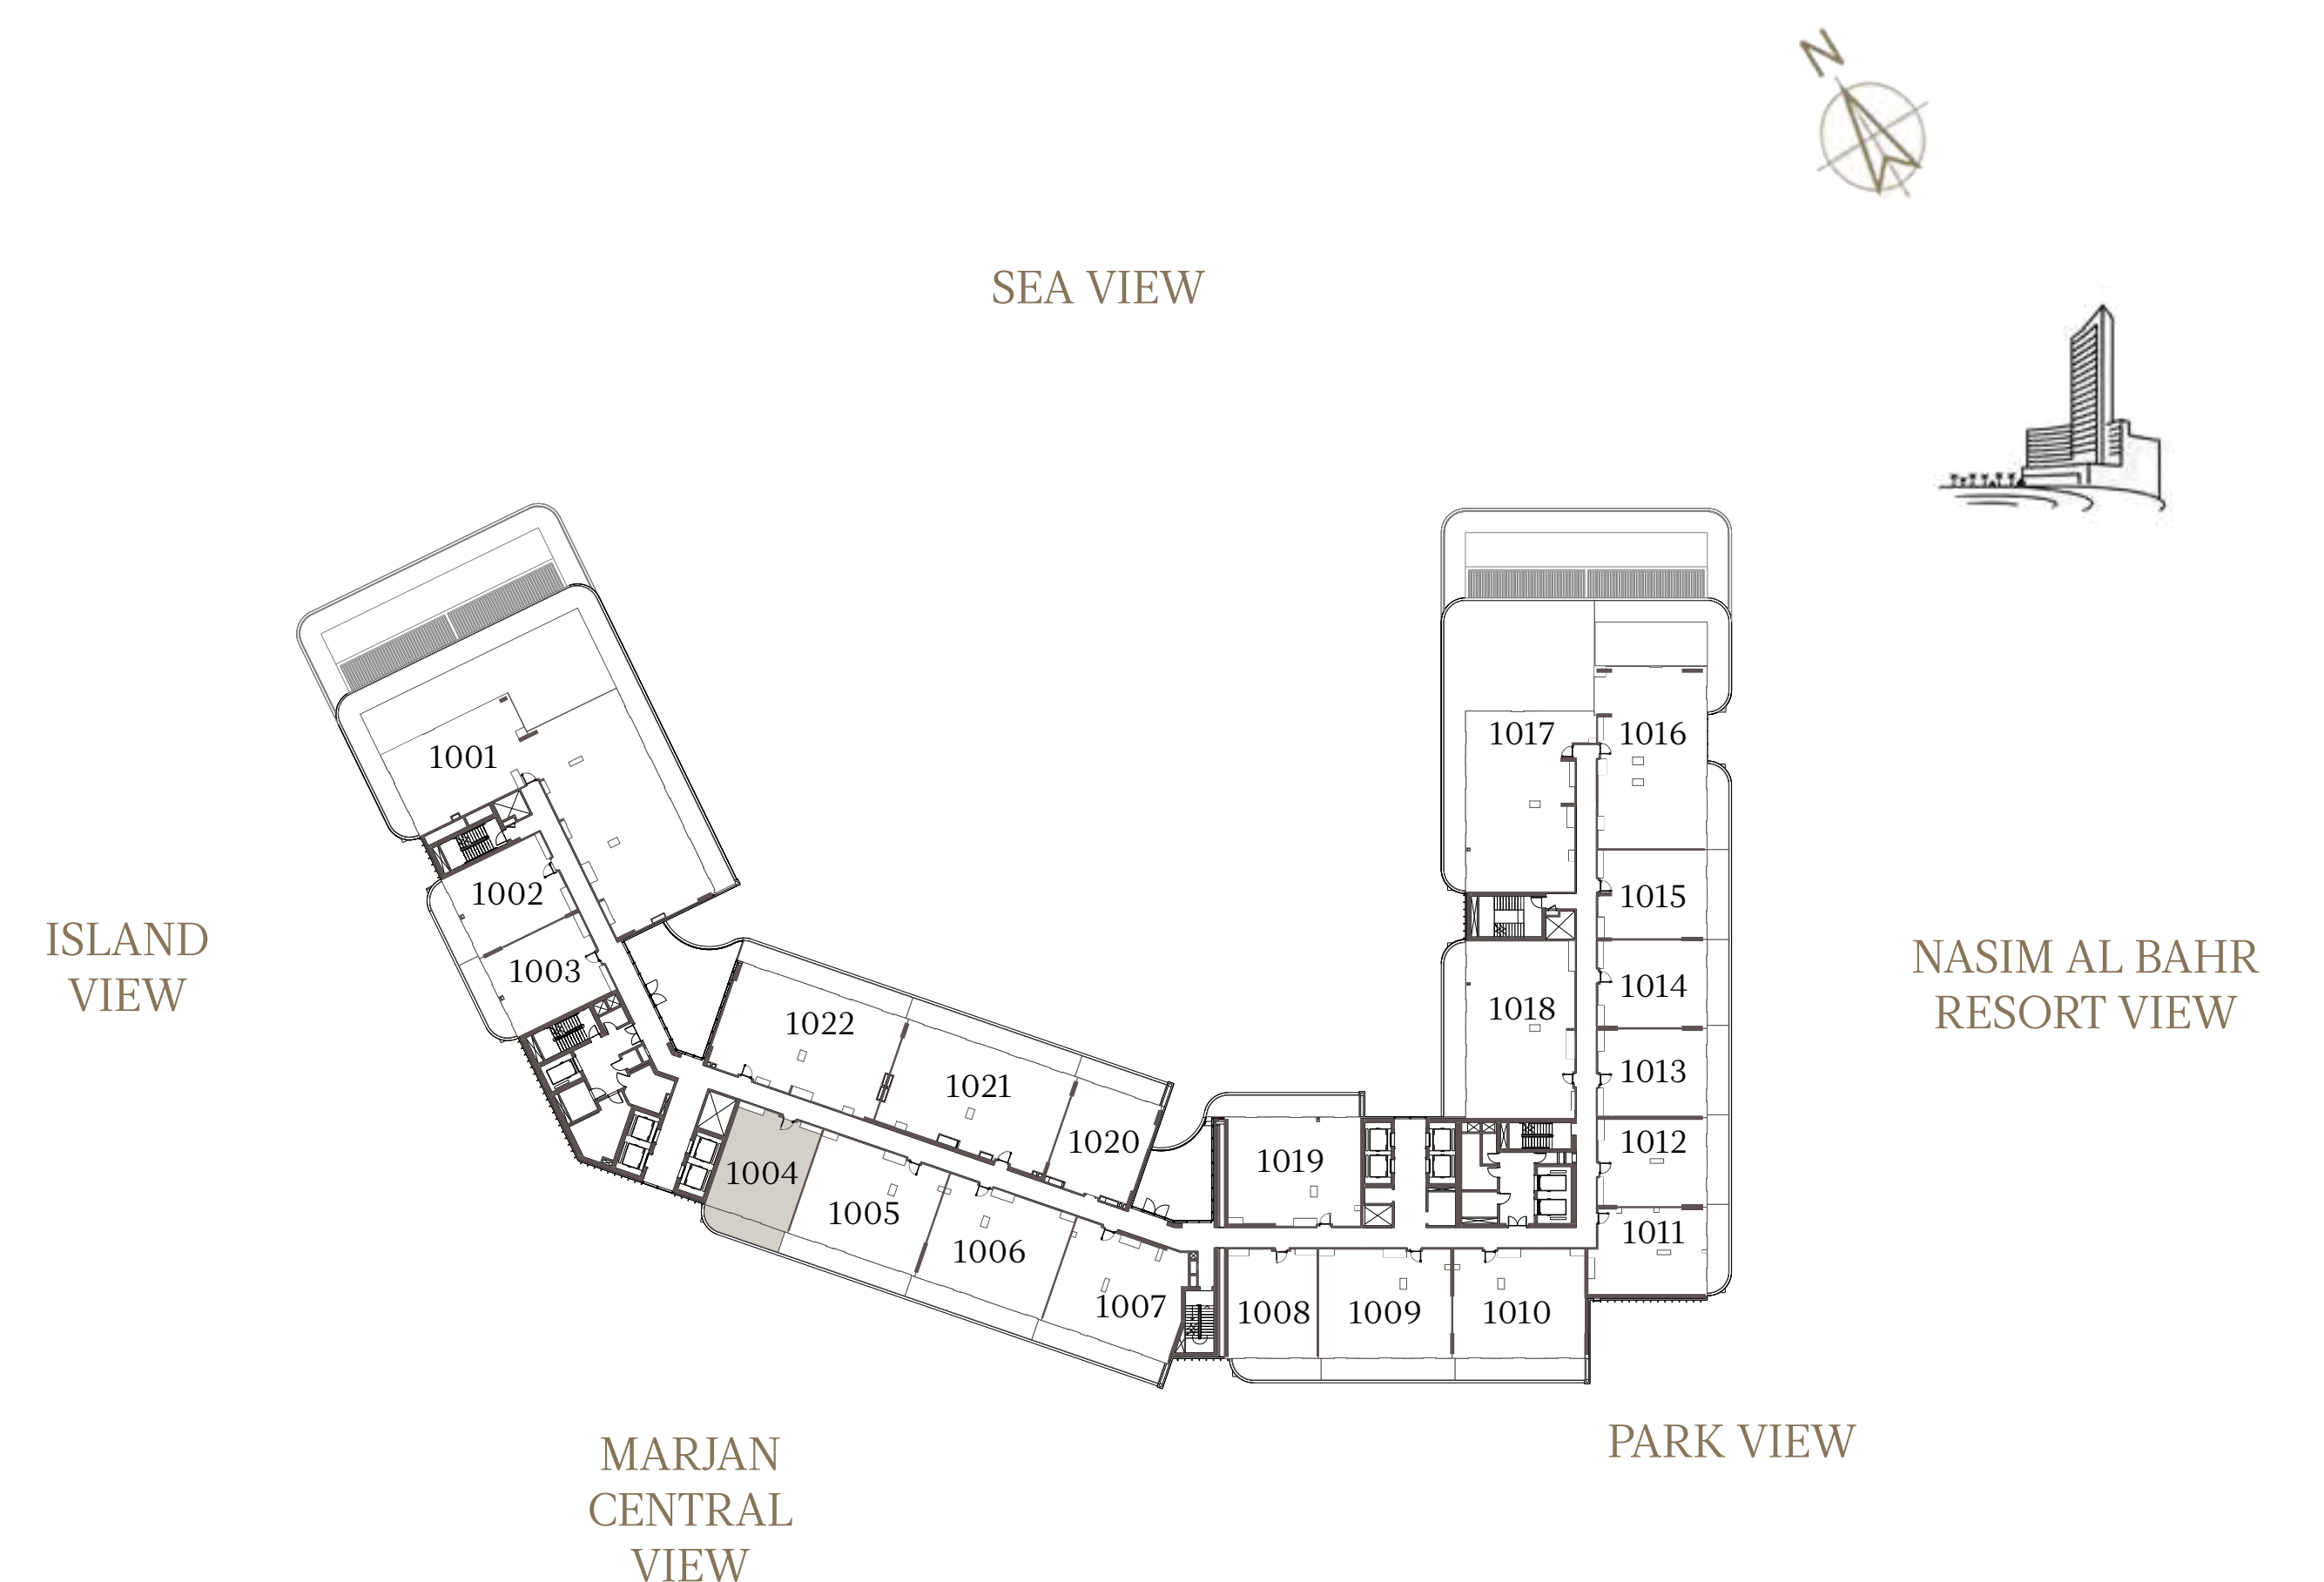

UNIT - 1004

INTERNAL AREA	83.36 sq.m.	897.28 sq.ft.
OUTDOOR AREA	15.64 sq.m.	168.35 sq.ft.
TOTAL AREA	99.00 sq.m.	1065.63 sq.ft.