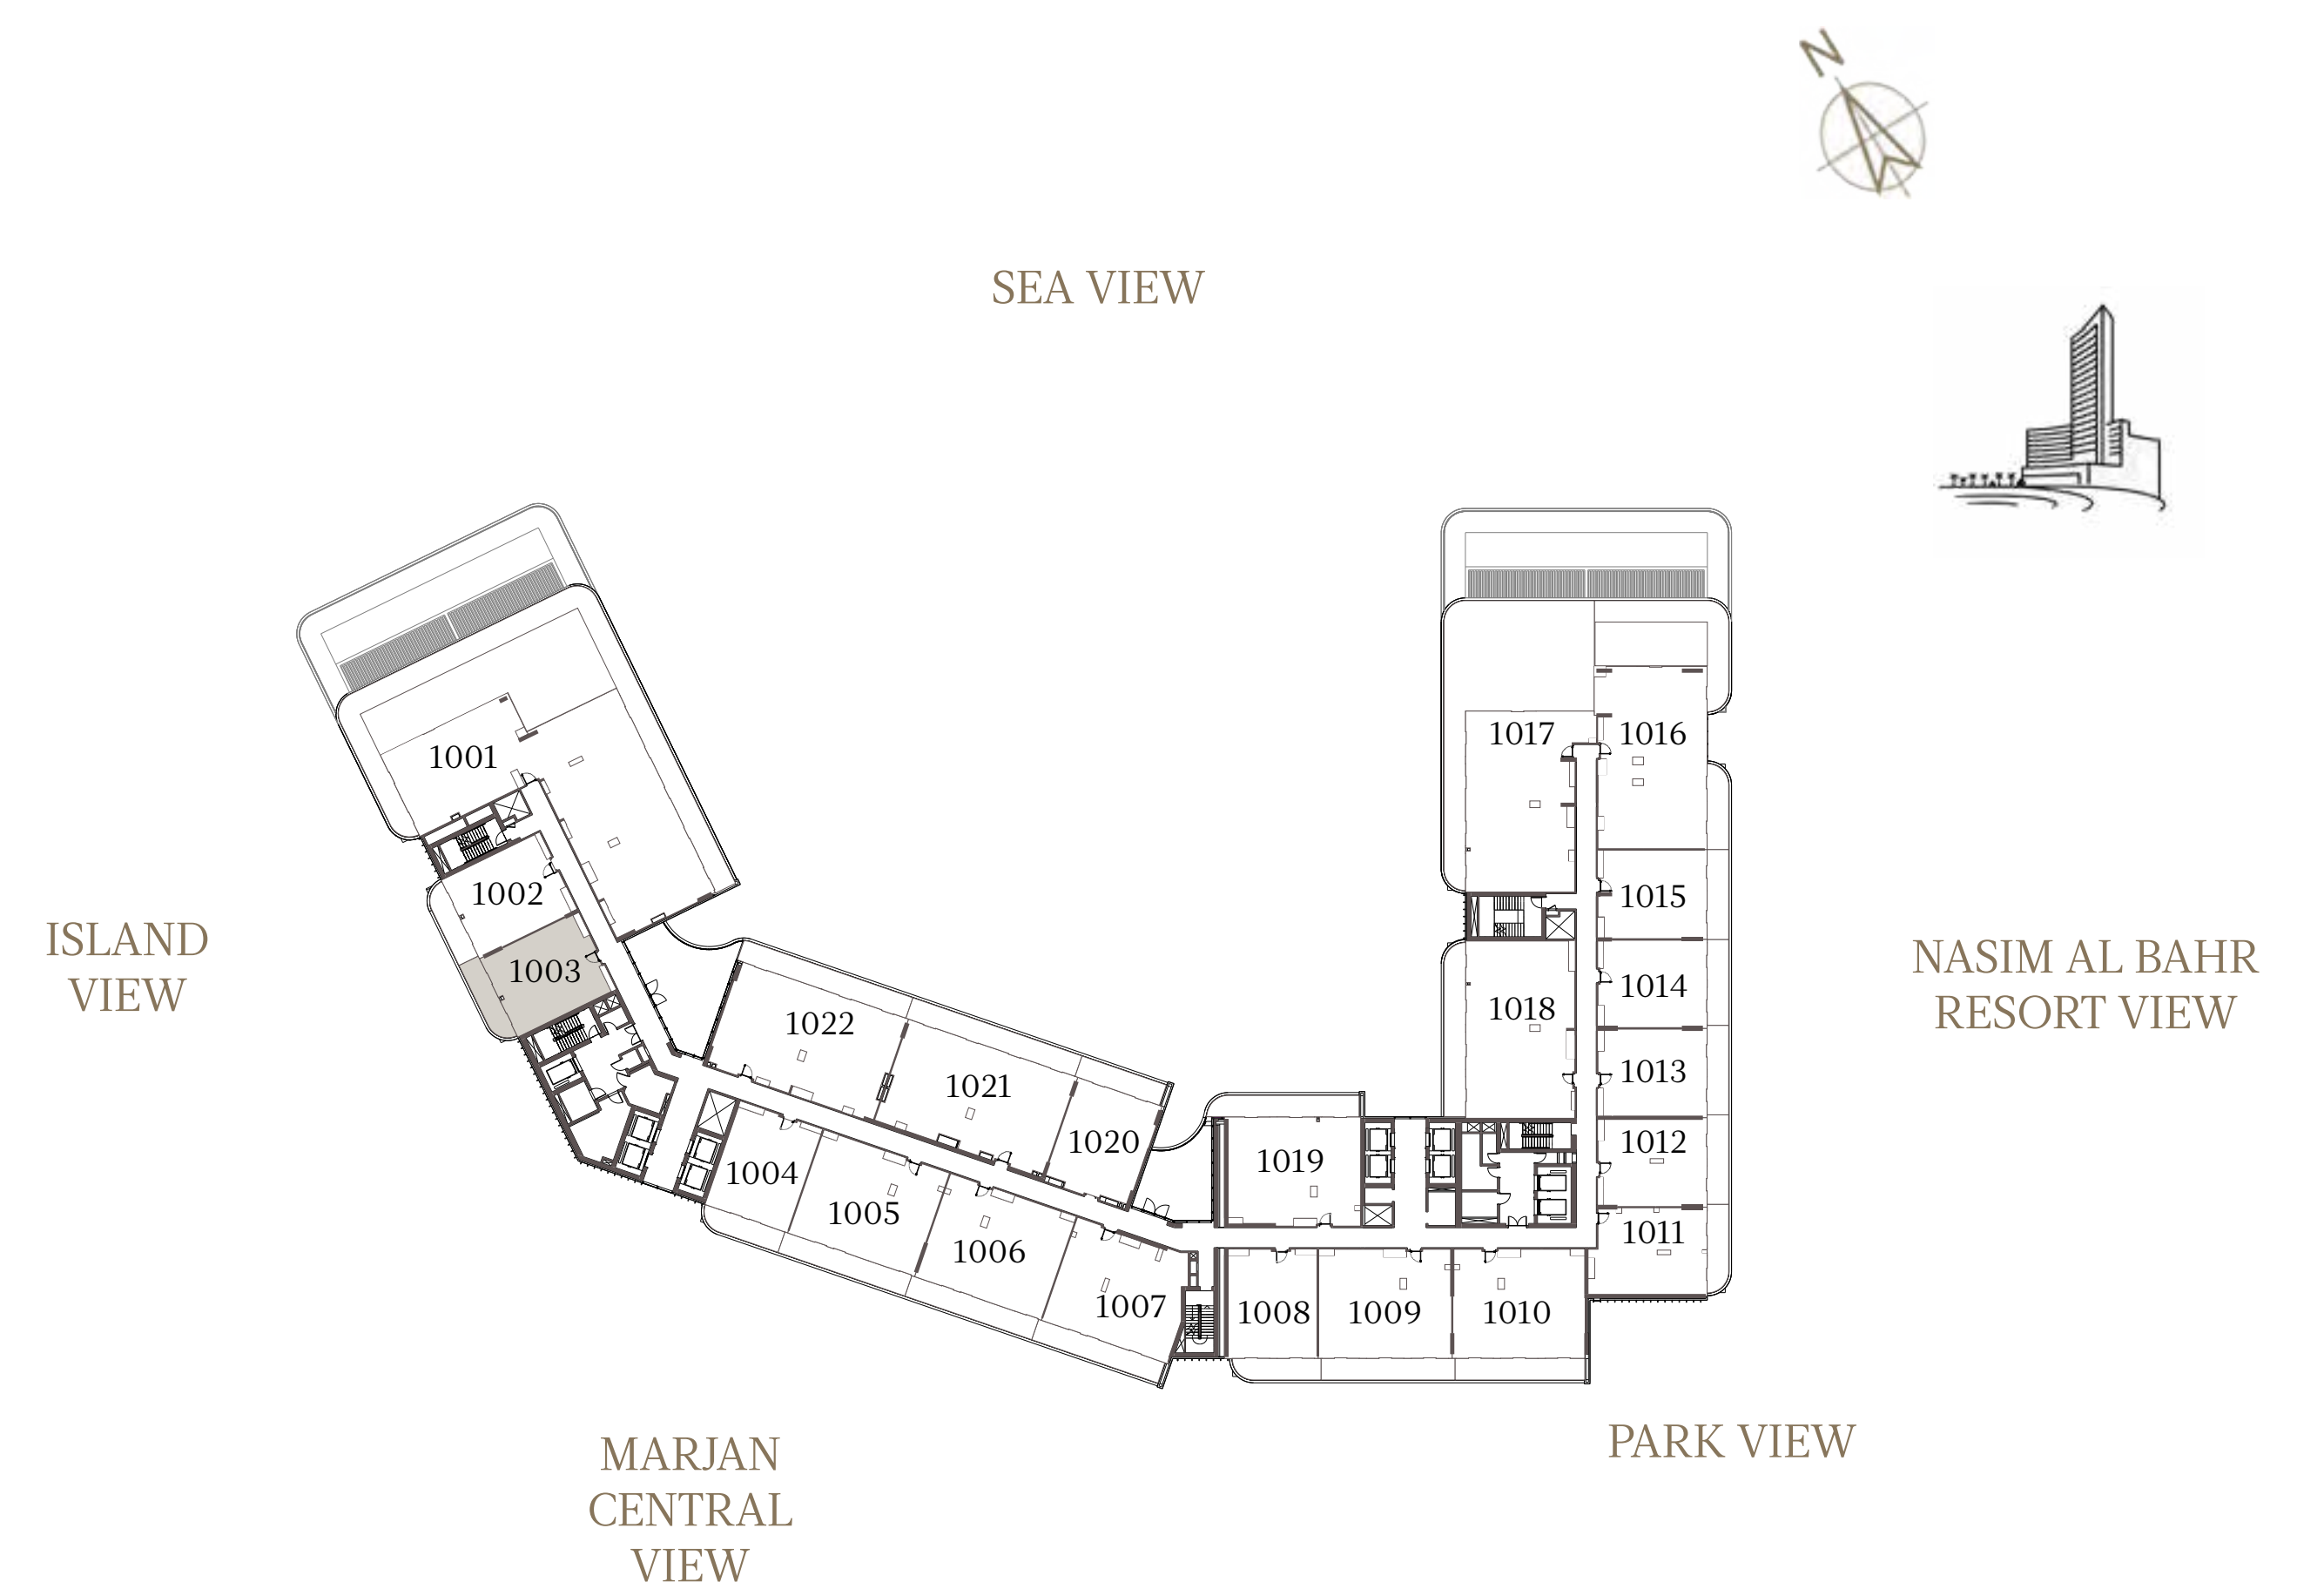

UNIT - 1003

INTERNAL AREA	82.72 sq.m.	890.39 sq.ft.
OUTDOOR AREA	16.46 sq.m.	177.17 sq.ft.
TOTAL AREA	99.18 sq.m.	1067.56 sq.ft.