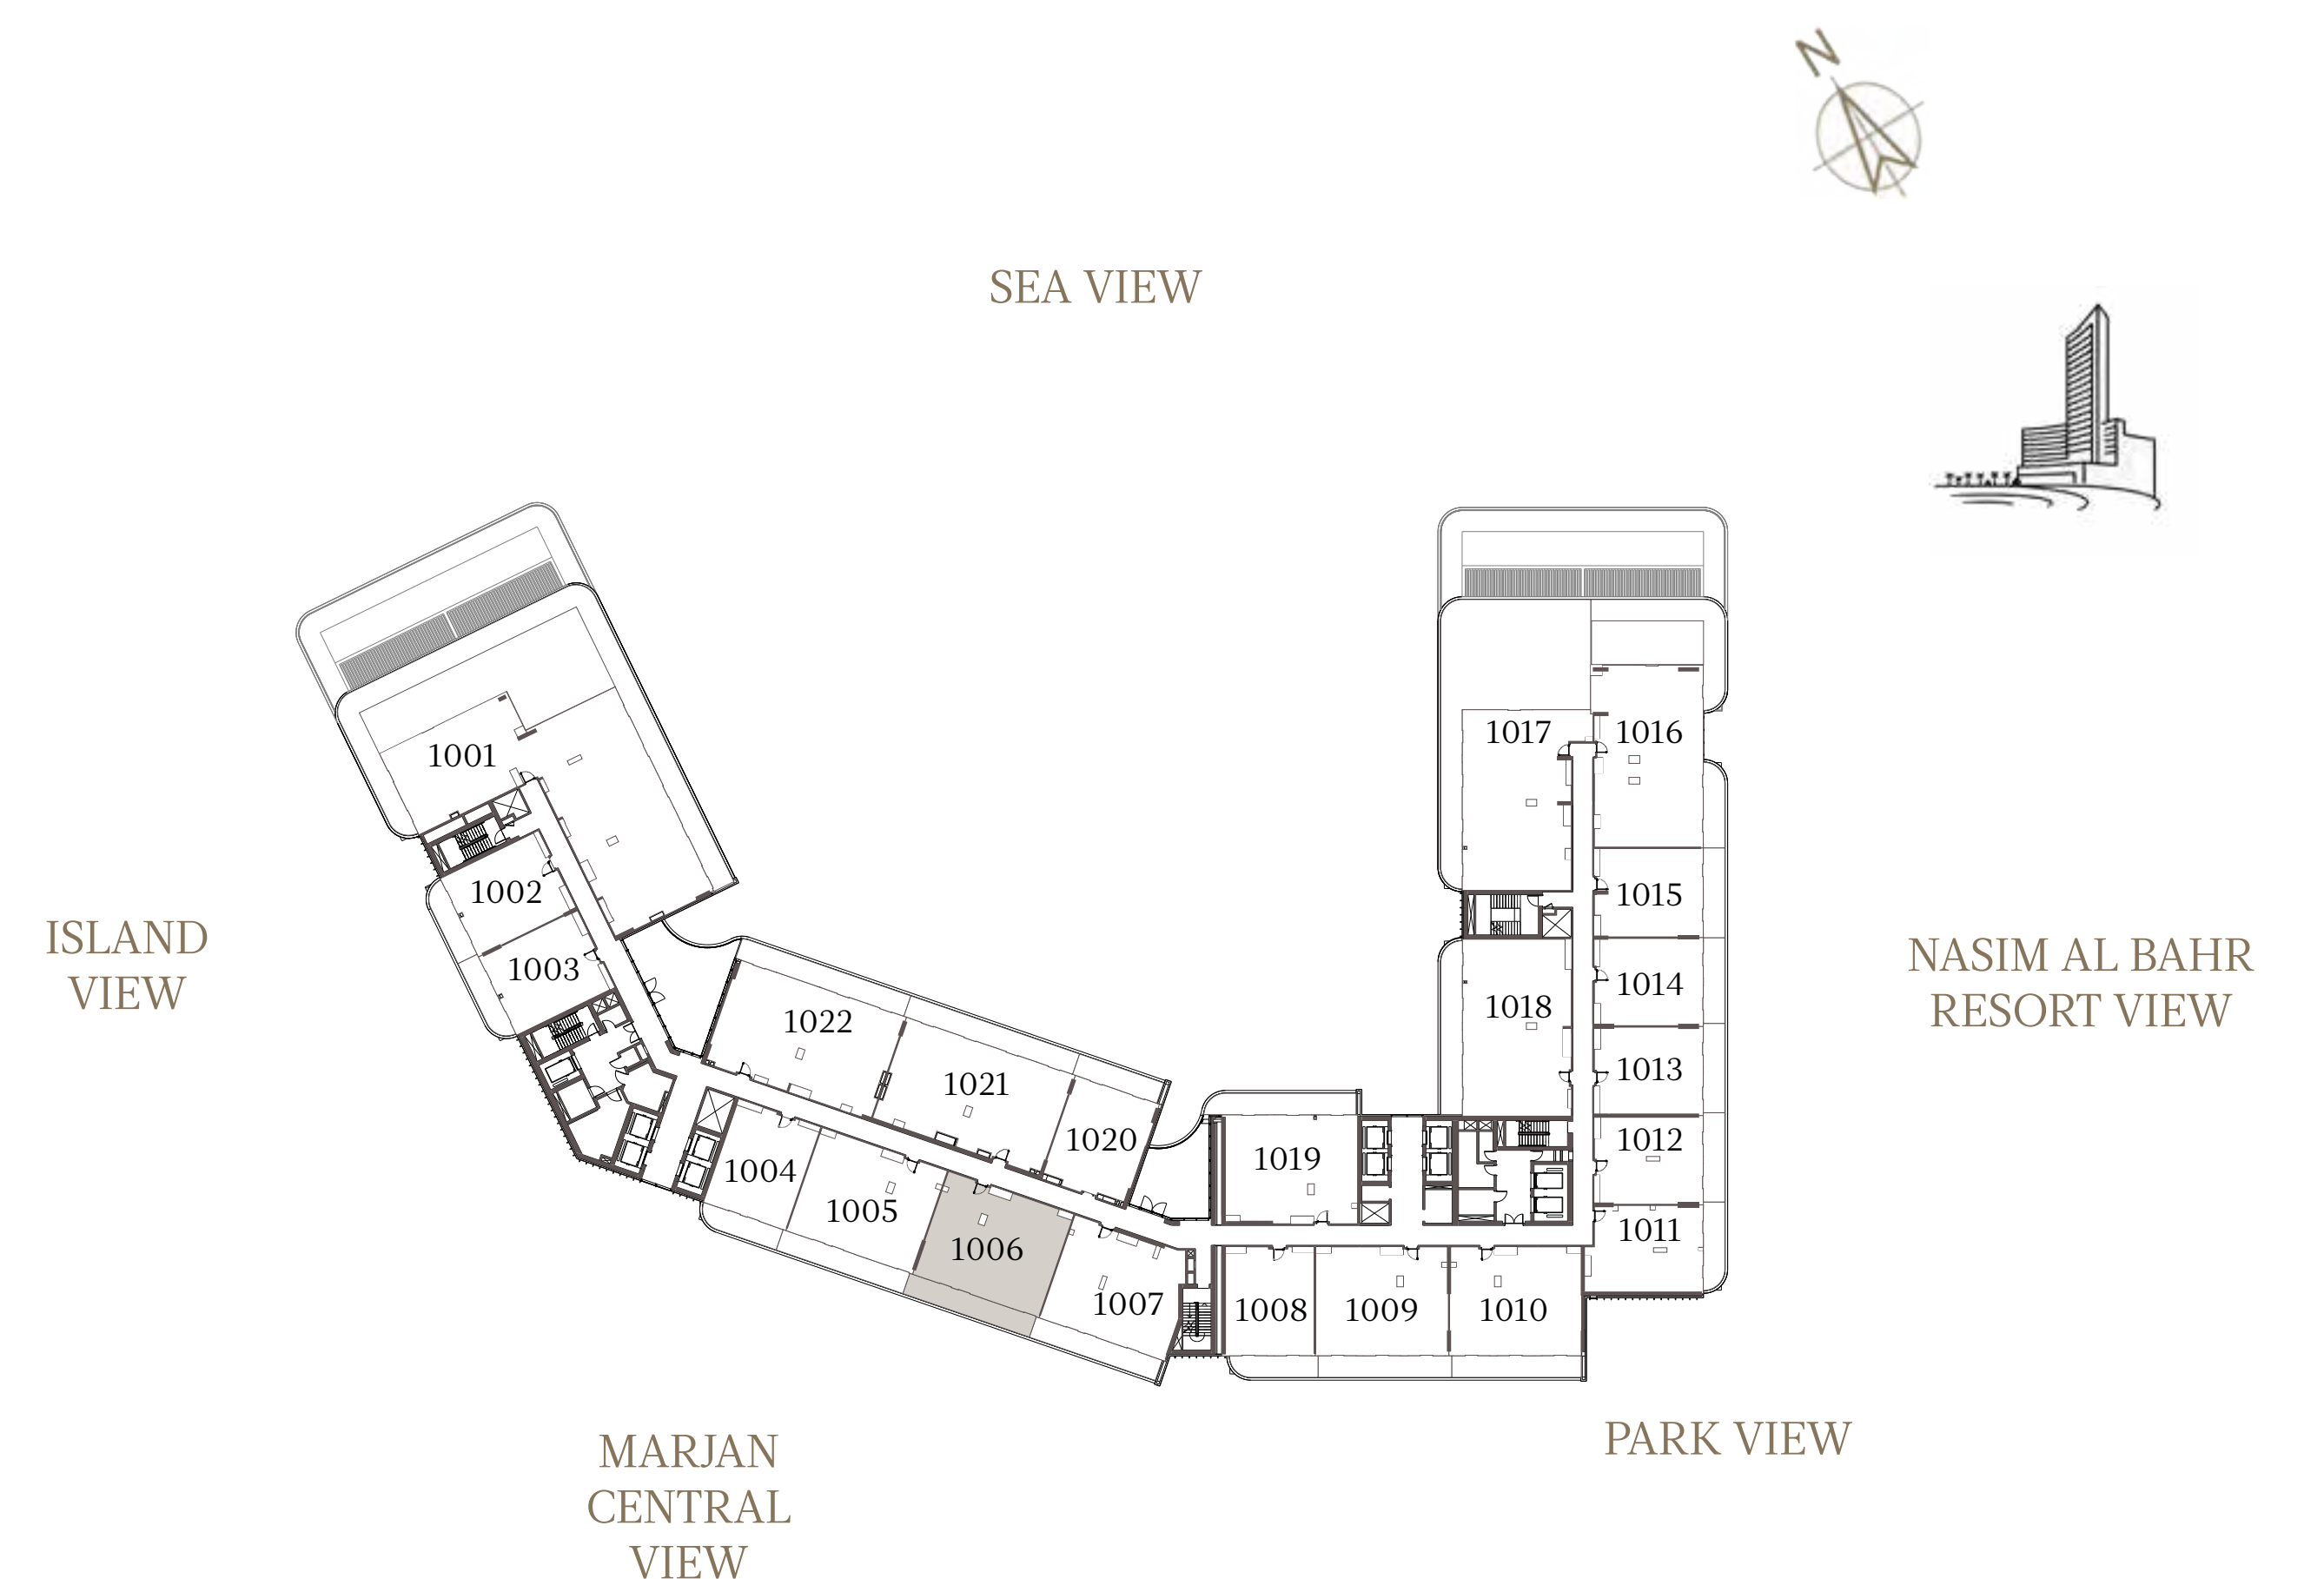

UNIT - 1006

INTERNAL AREA	128.35	sq.m.	1381.55	sq.ft.
OUTDOOR AREA	26.31	sq.m.	283.20	sq.ft.
TOTAL AREA	154.66	sq.m.	1664.75	sq.ft.