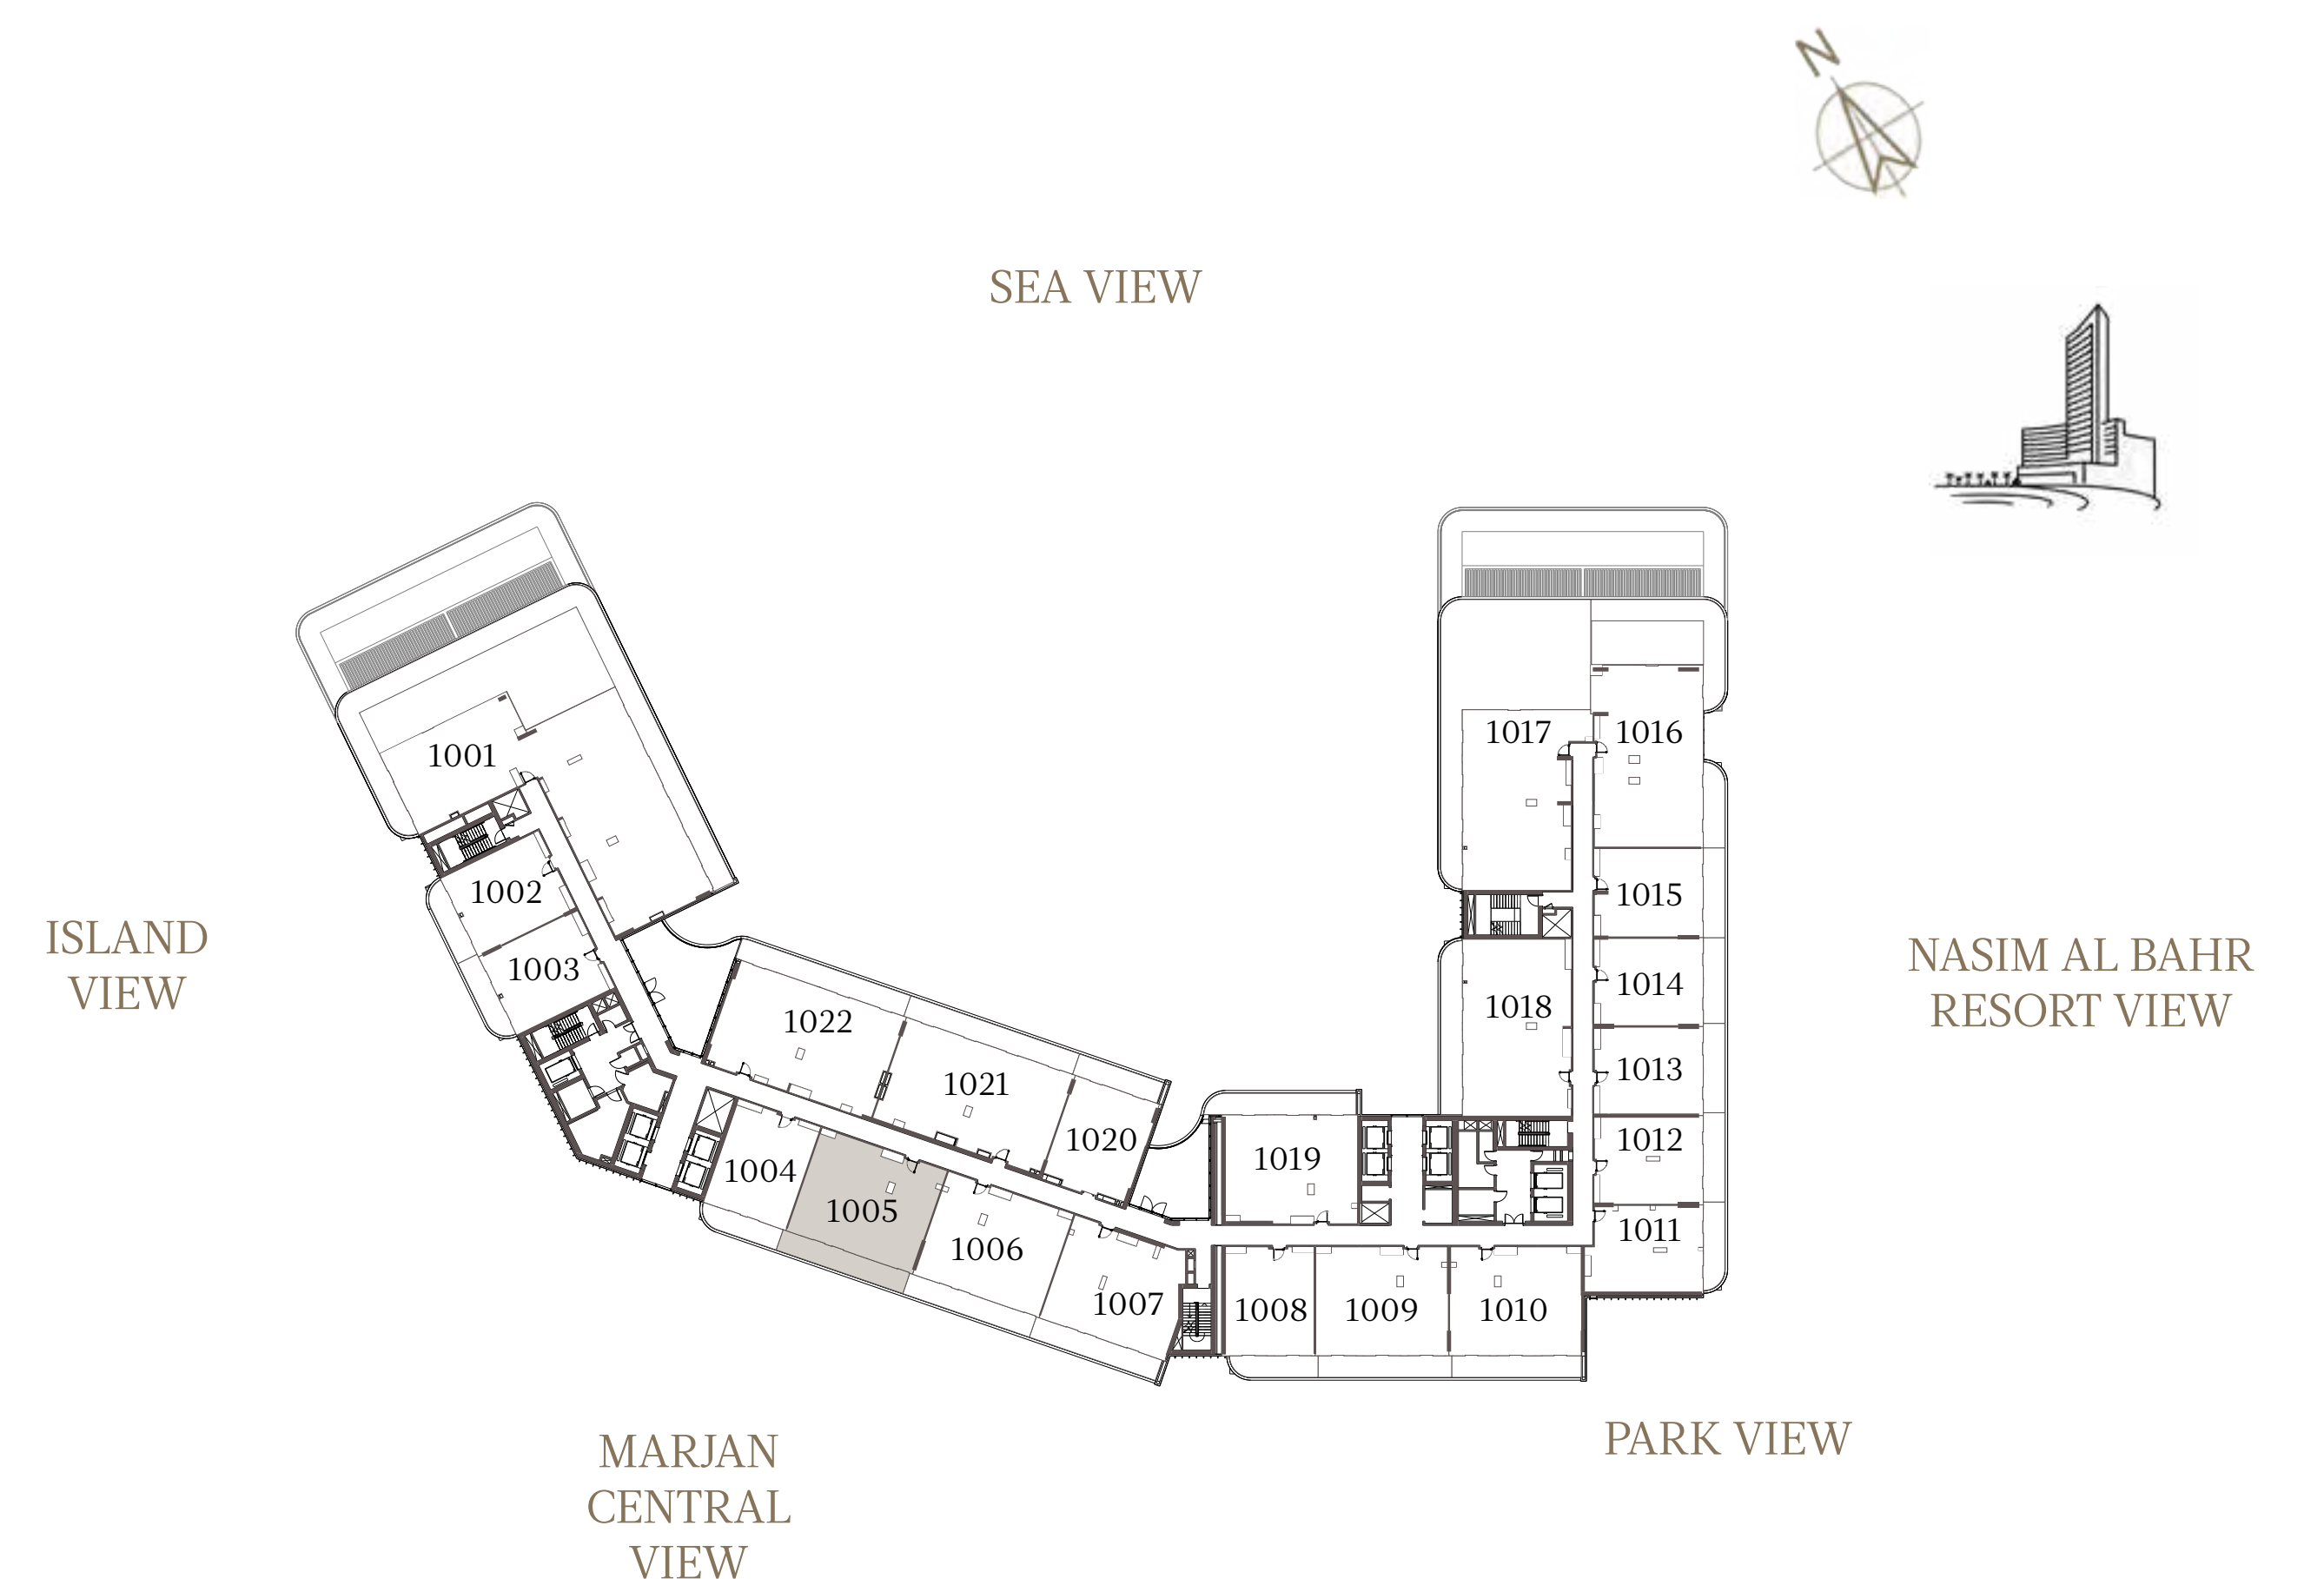

UNIT - 1005

INTERNAL AREA	128.37	sq.m.	1381.76	sq.ft.
OUTDOOR AREA	26.31	sq.m.	283.20	sq.ft.
TOTAL AREA	154.68	sq.m.	1664.96	sq.ft.