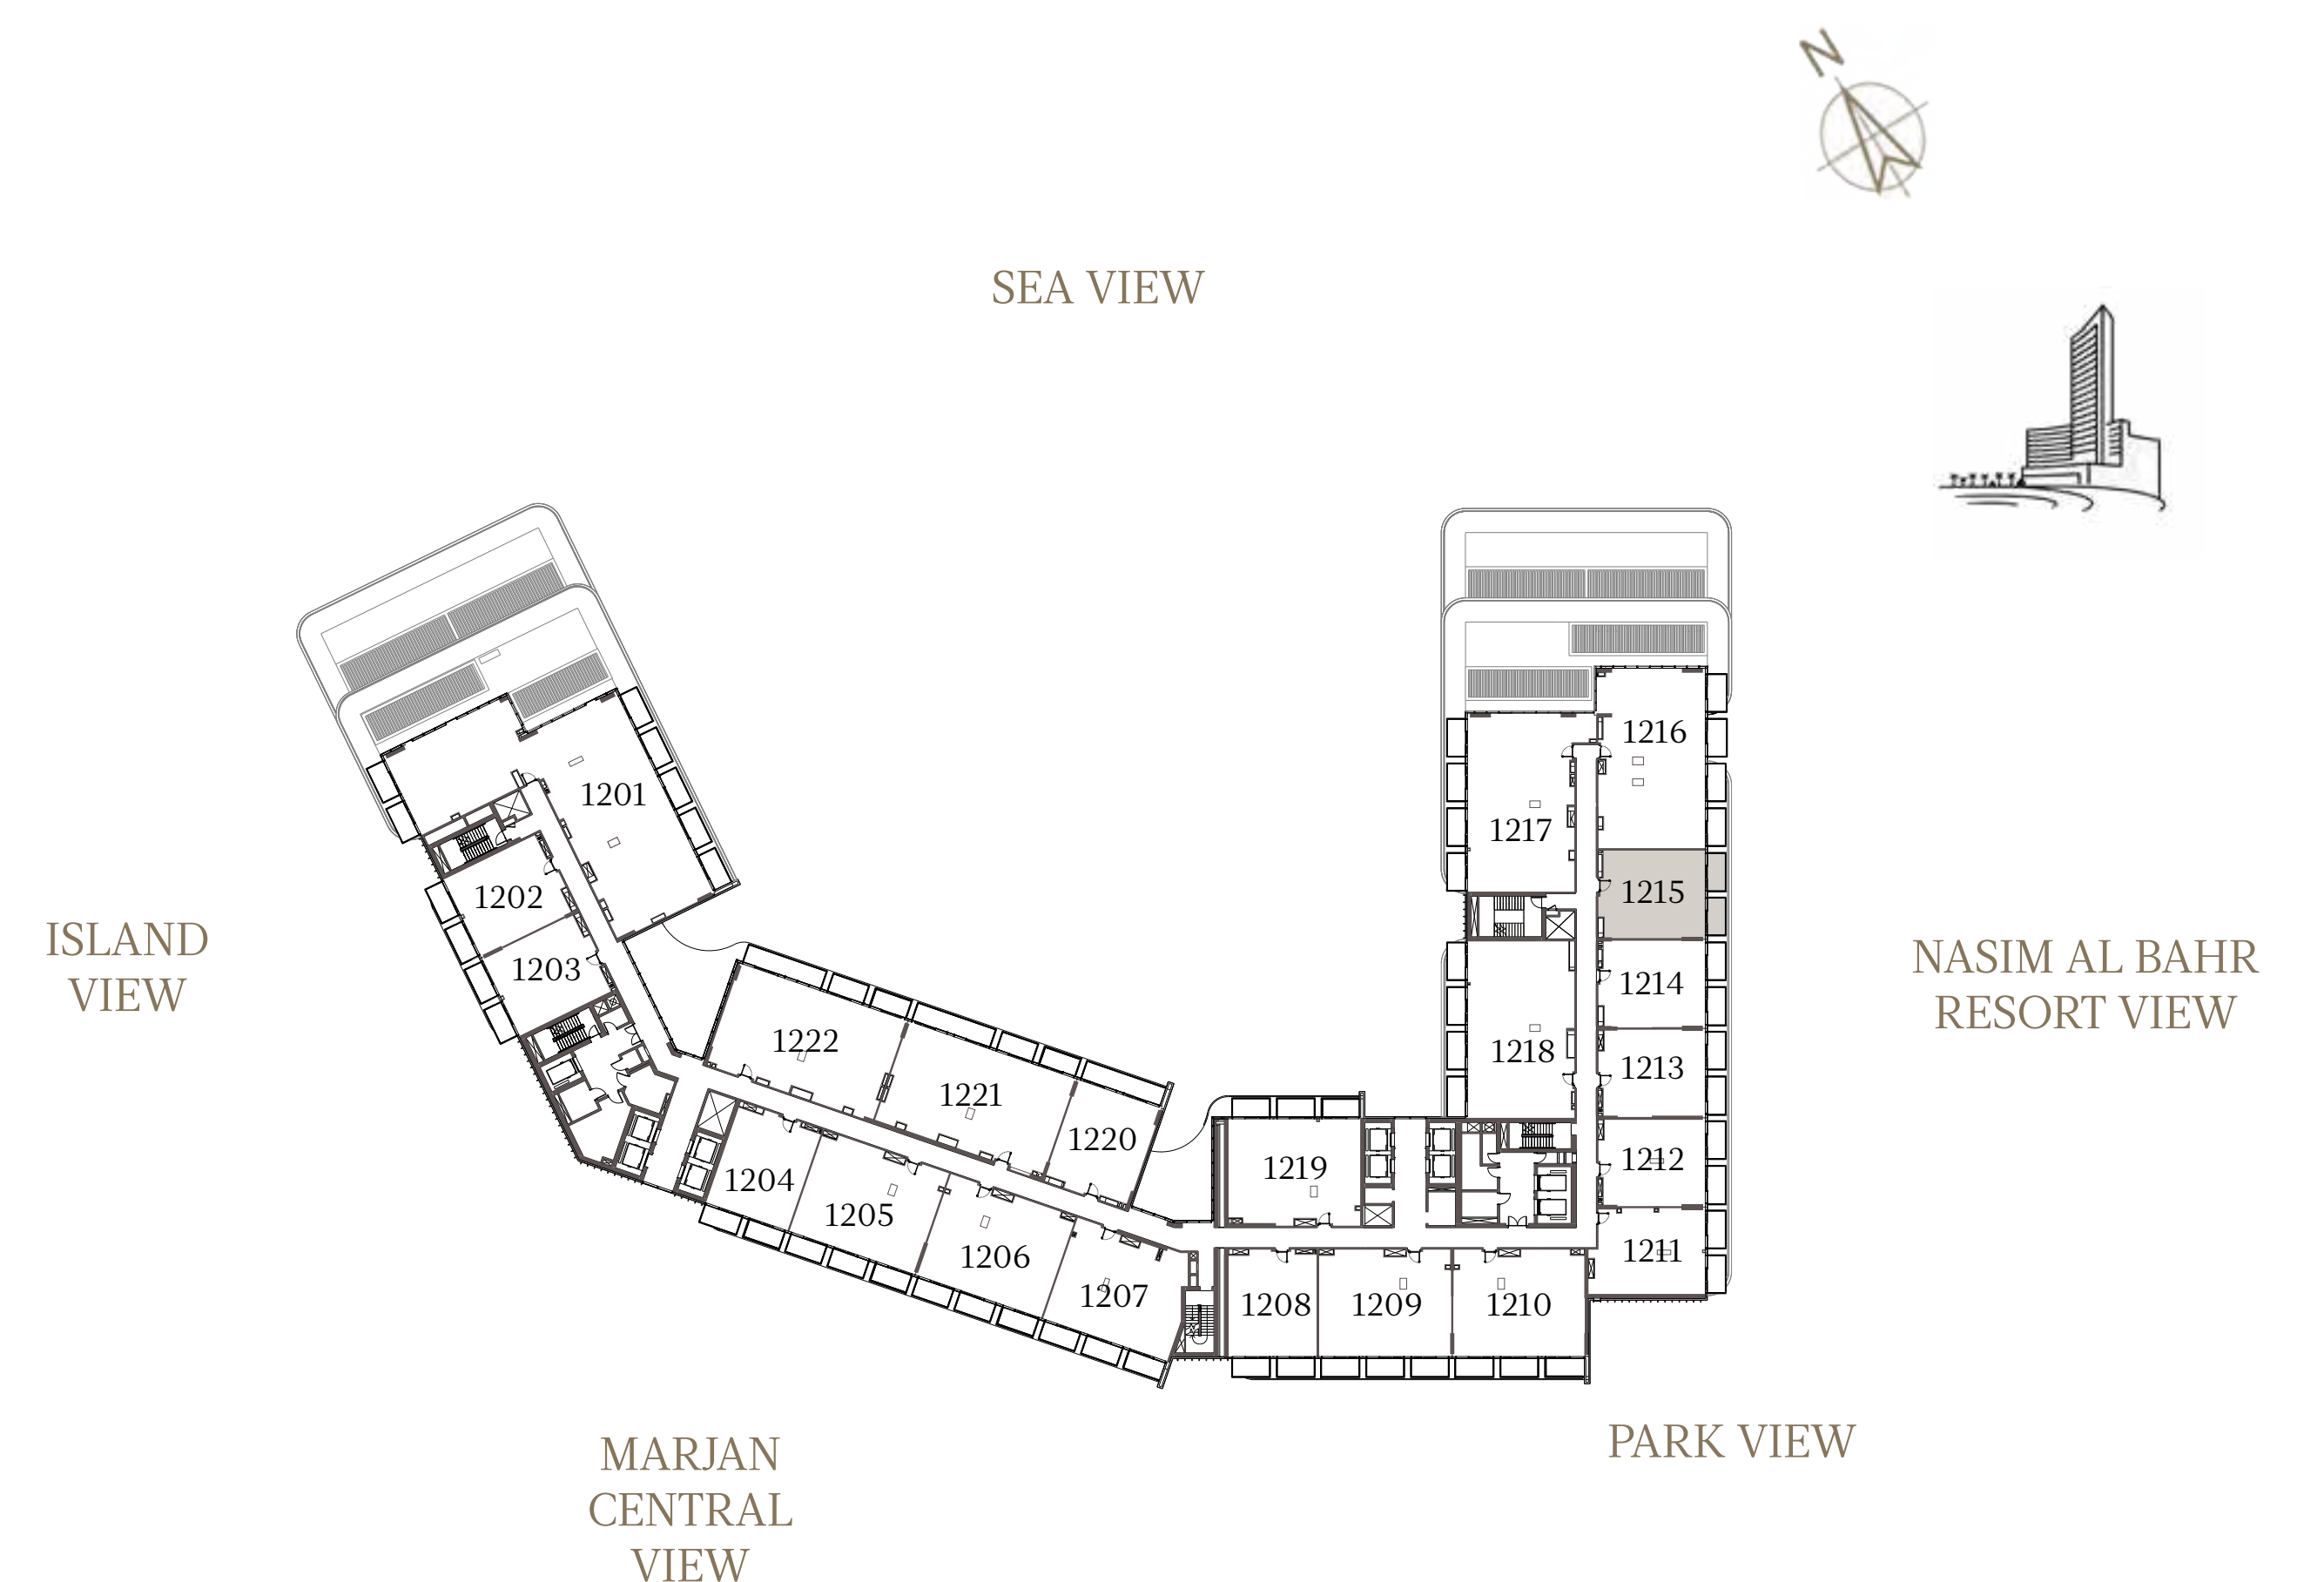

UNIT - 1215

INTERNAL AREA	85.66 sq.m.	922.04 sq.ft.
OUTDOOR AREA	17.64 sq.m.	189.88 sq.ft.
TOTAL AREA	103.30 sq.m.	1111.91 sq.ft.