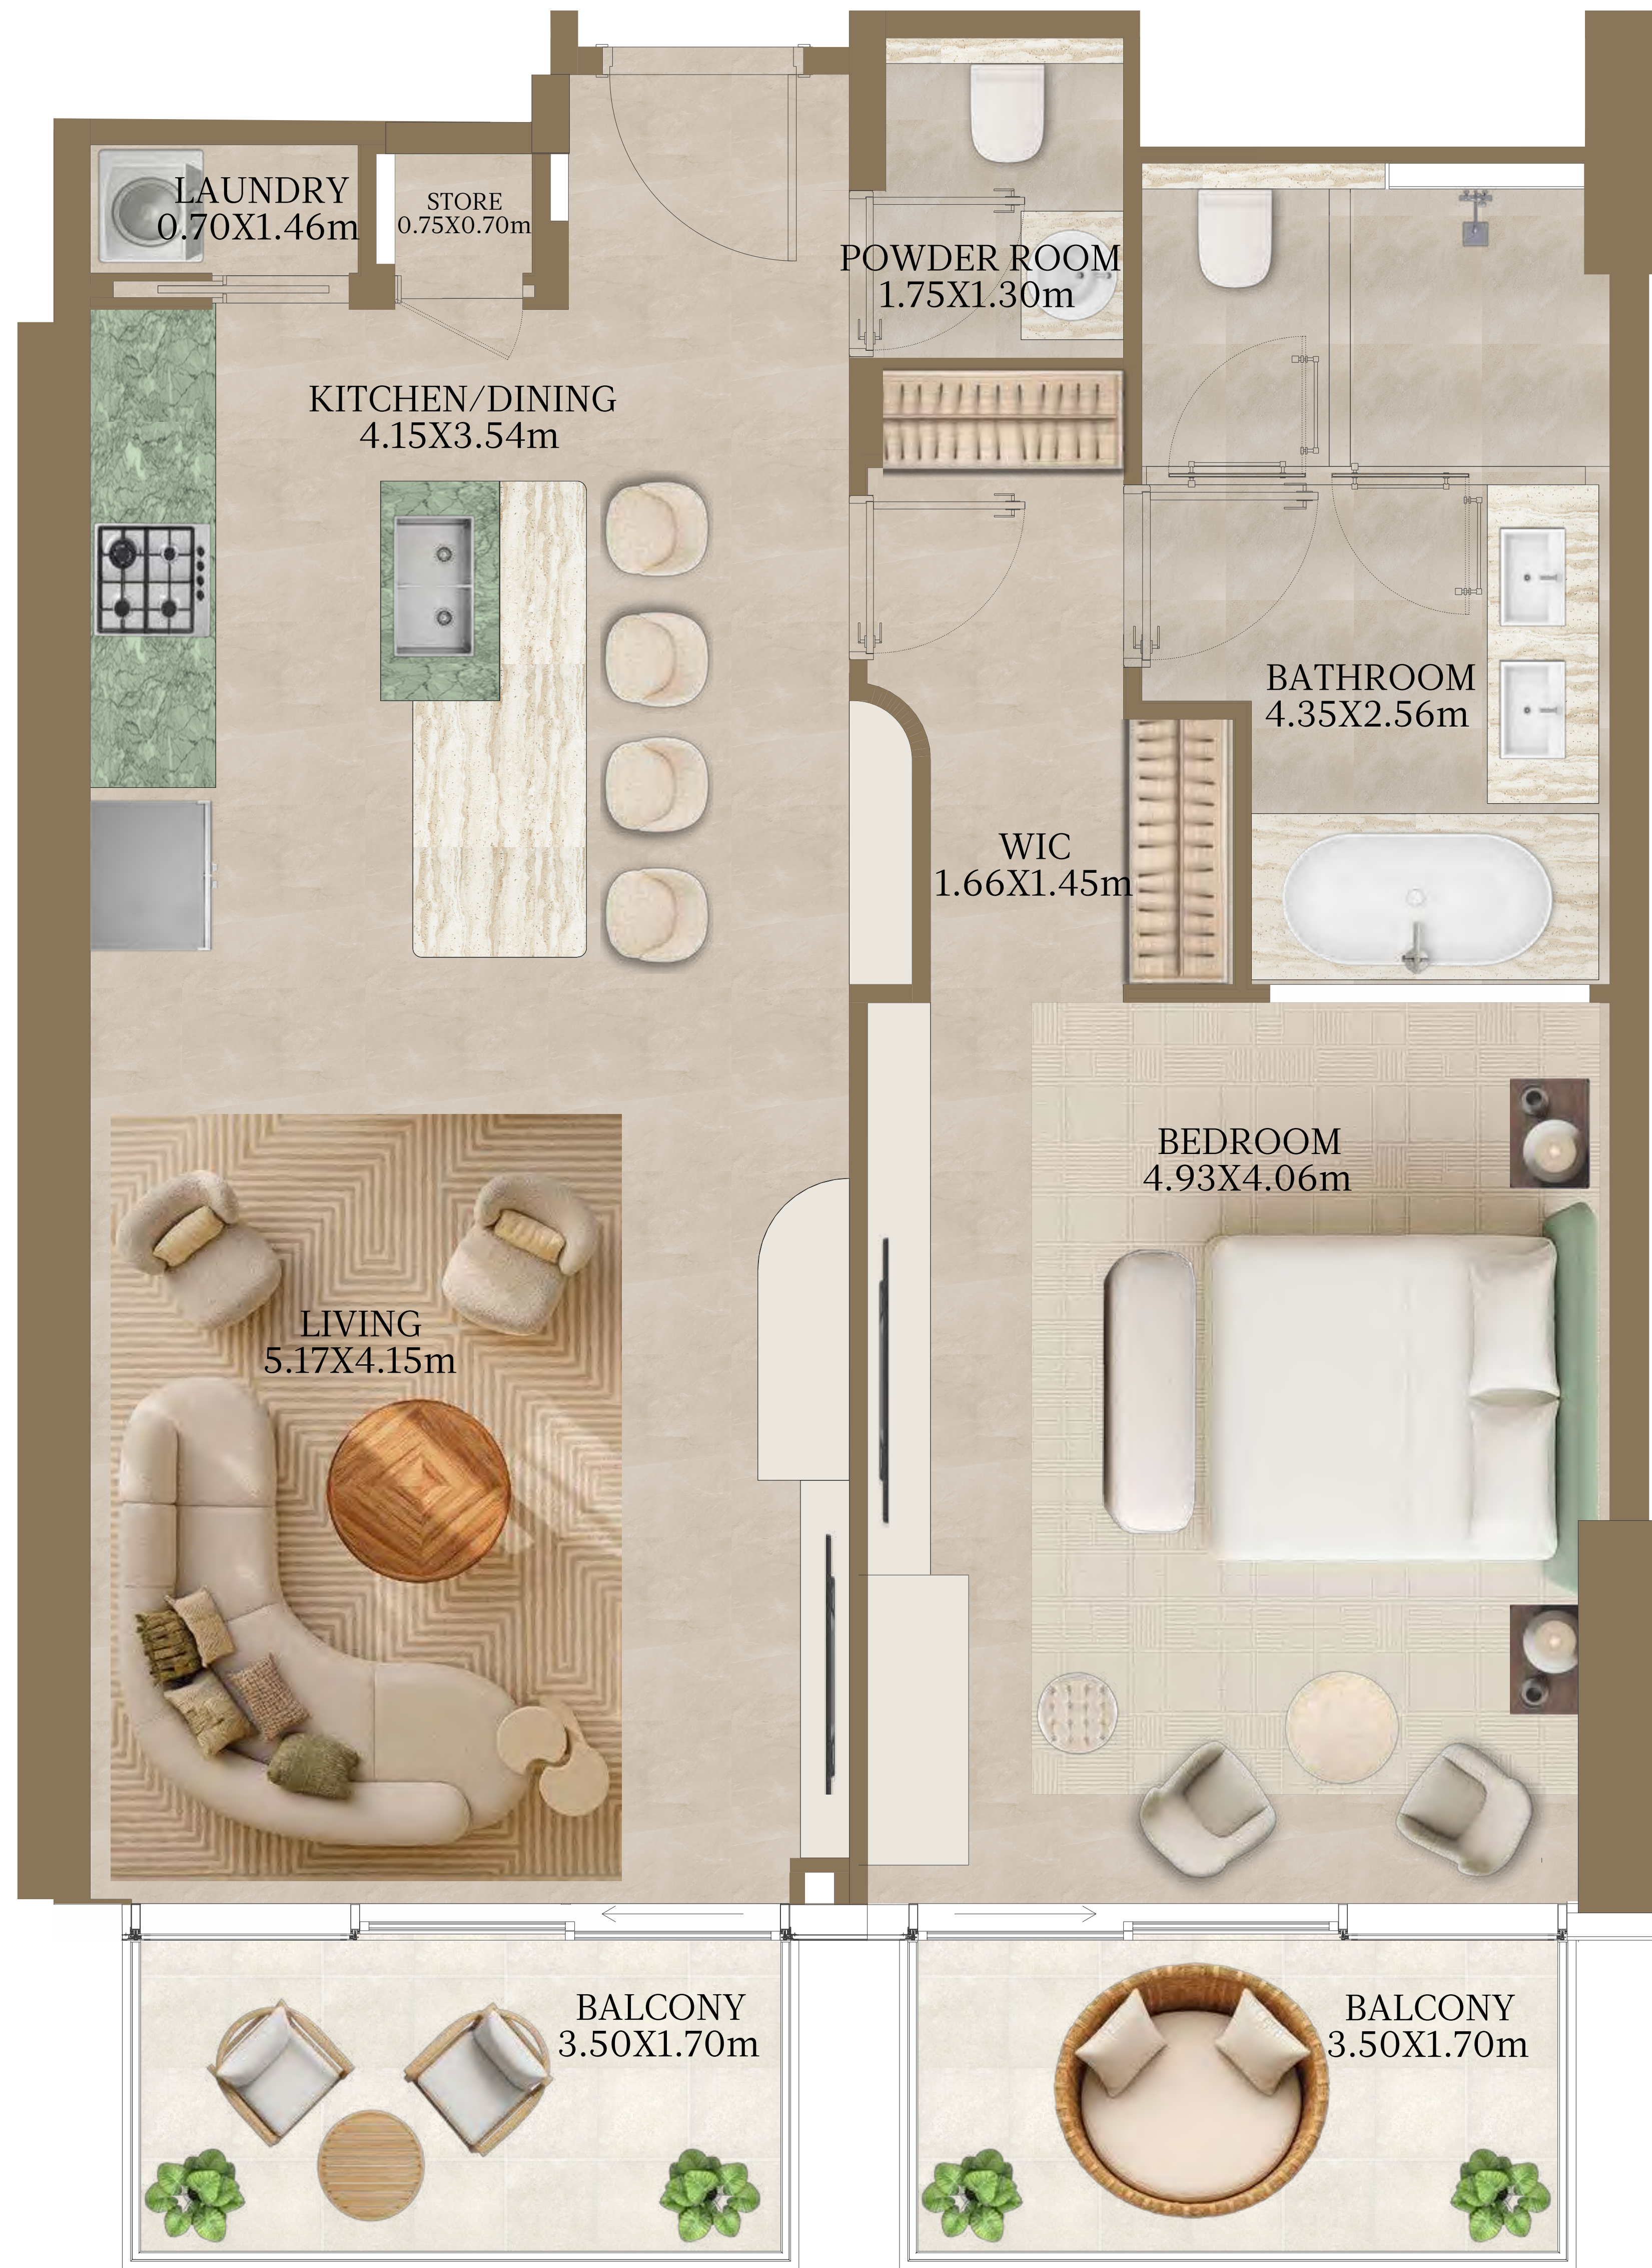

## 5 BEDROOM

### UNIT - 1201

INTERNAL AREA	326.96	sq.m.	3519.37	sq.ft.
OUTDOOR AREA	113.15	sq.m.	1217.94	sq.ft.
TOTAL AREA	440.11	sq.m.	4737.30	sq.ft.

# 1 BEDROOM-1A