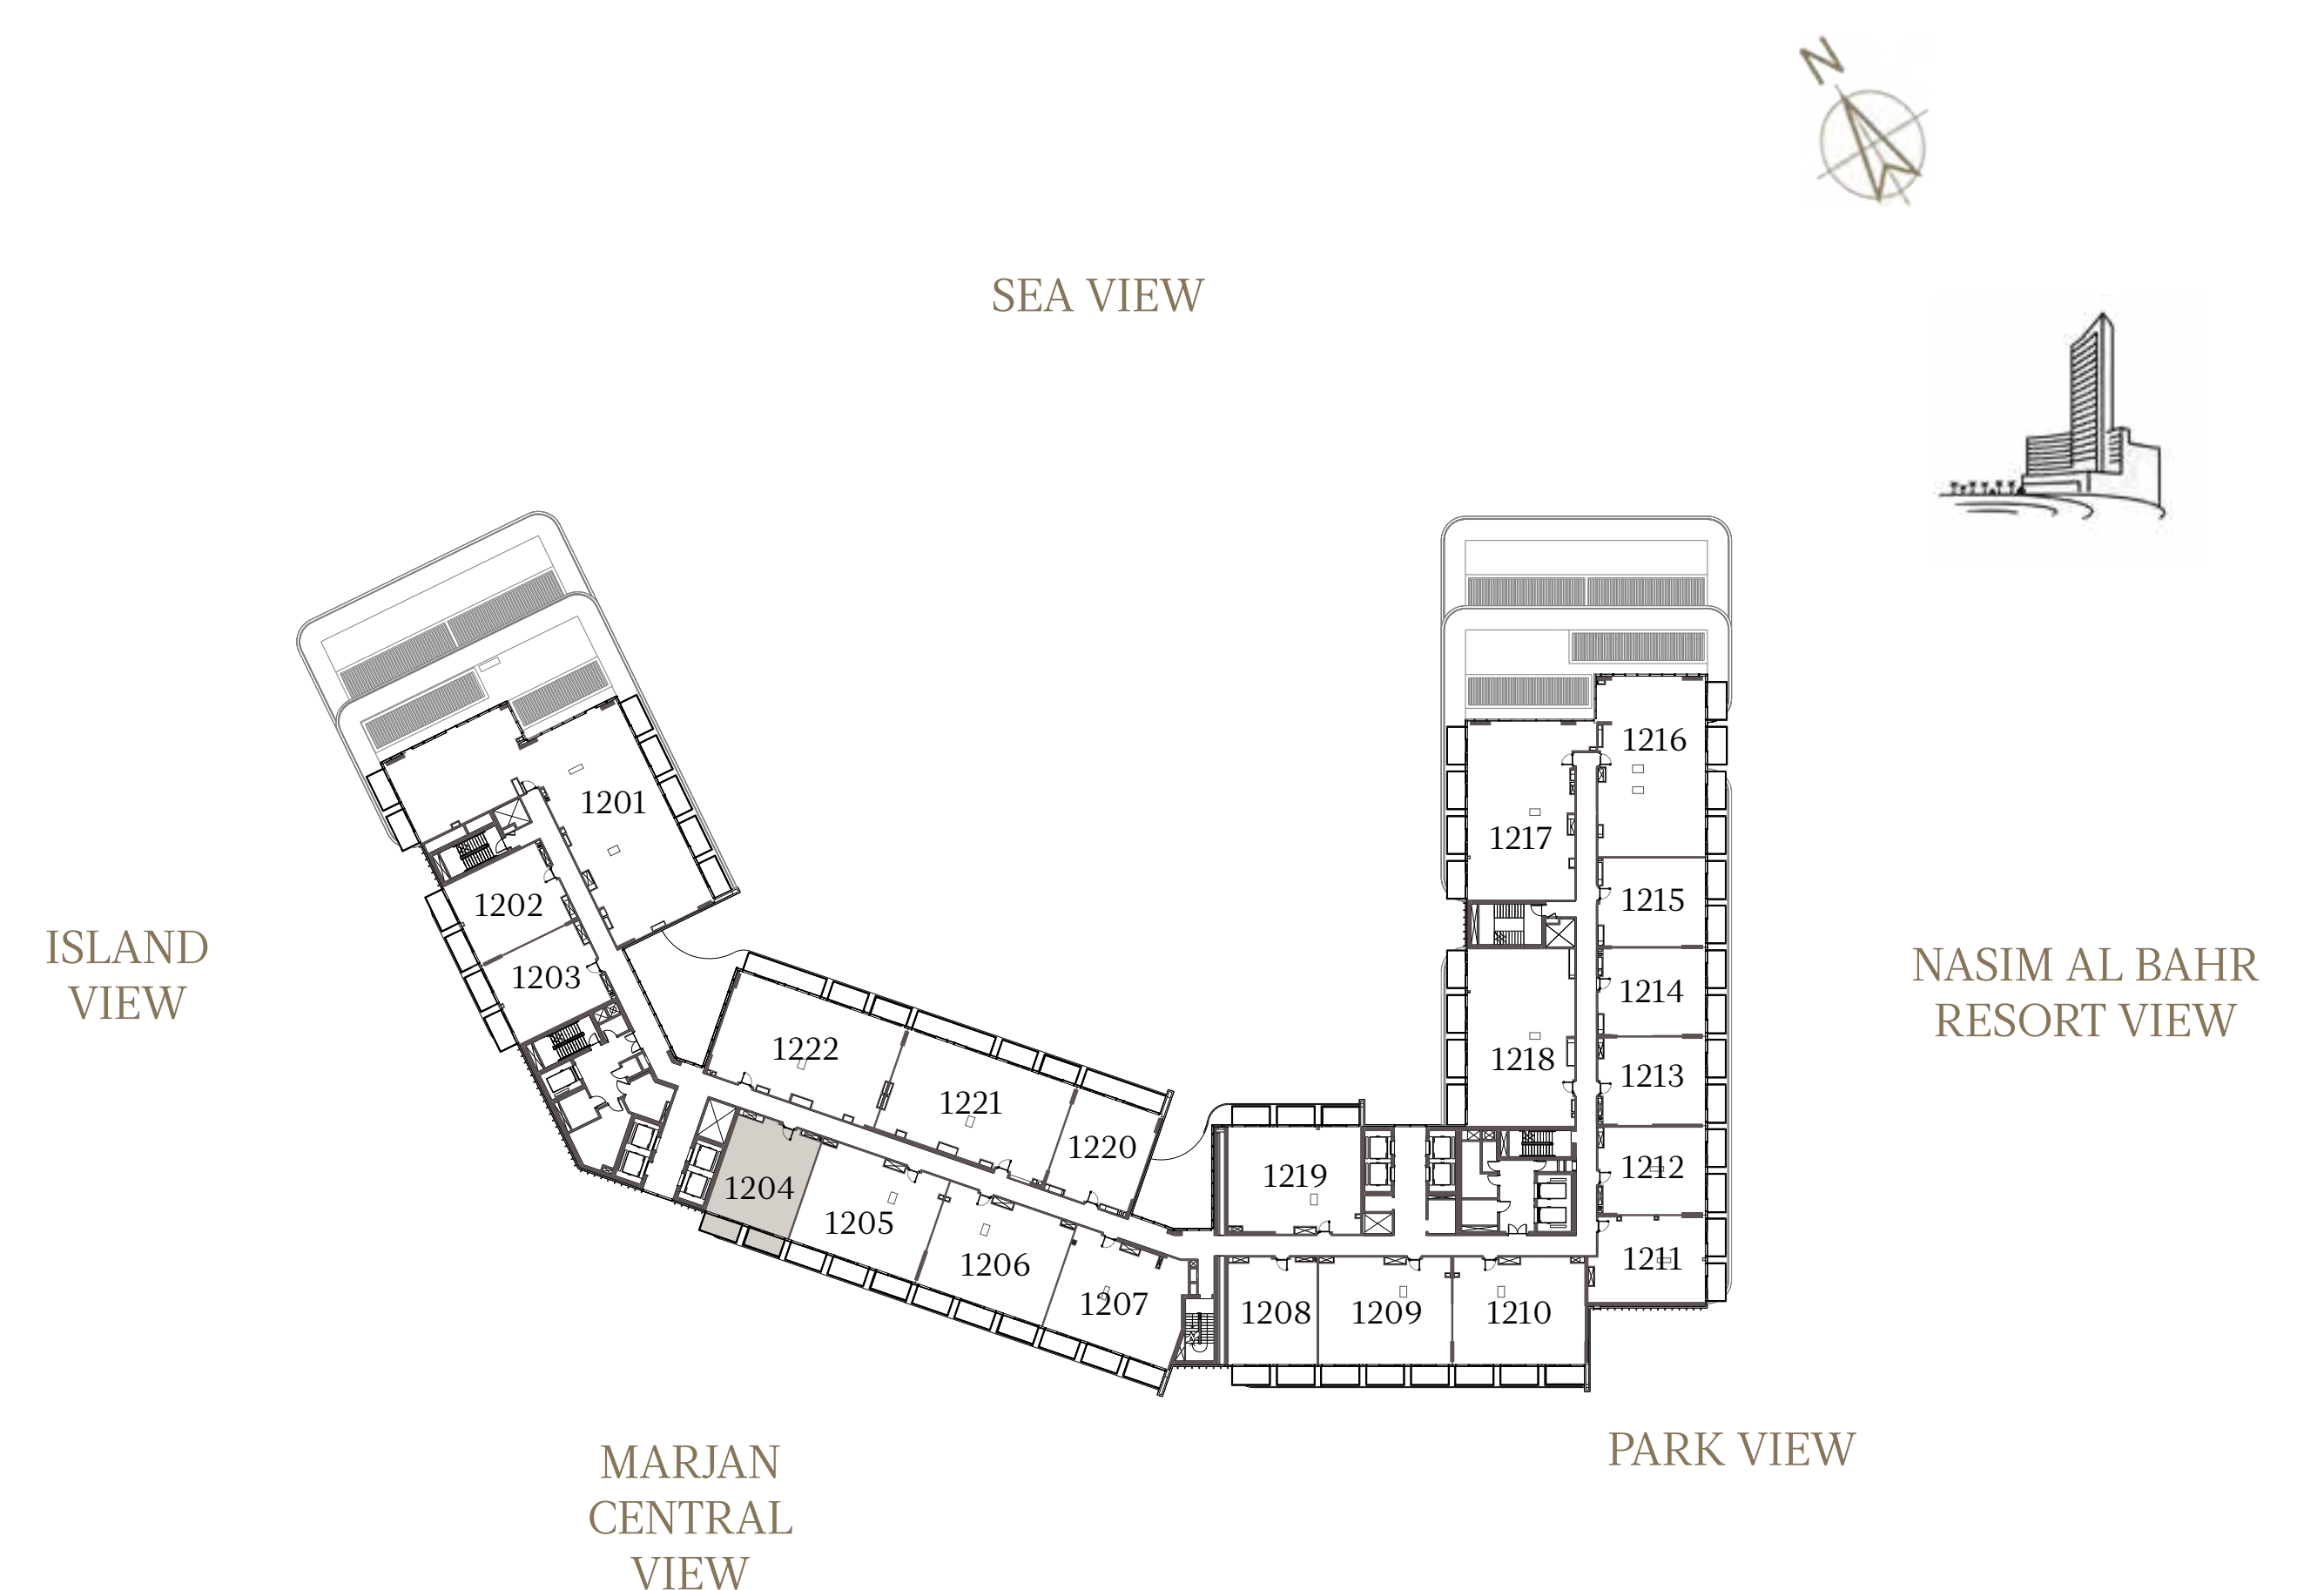

UNIT - 1204

INTERNAL AREA	83.36	sq.m.	897.28	sq.ft.
OUTDOOR AREA	15.64	sq.m.	168.35	sq.ft.
TOTAL AREA	99.00	sq.m.	1065.63	sq.ft.