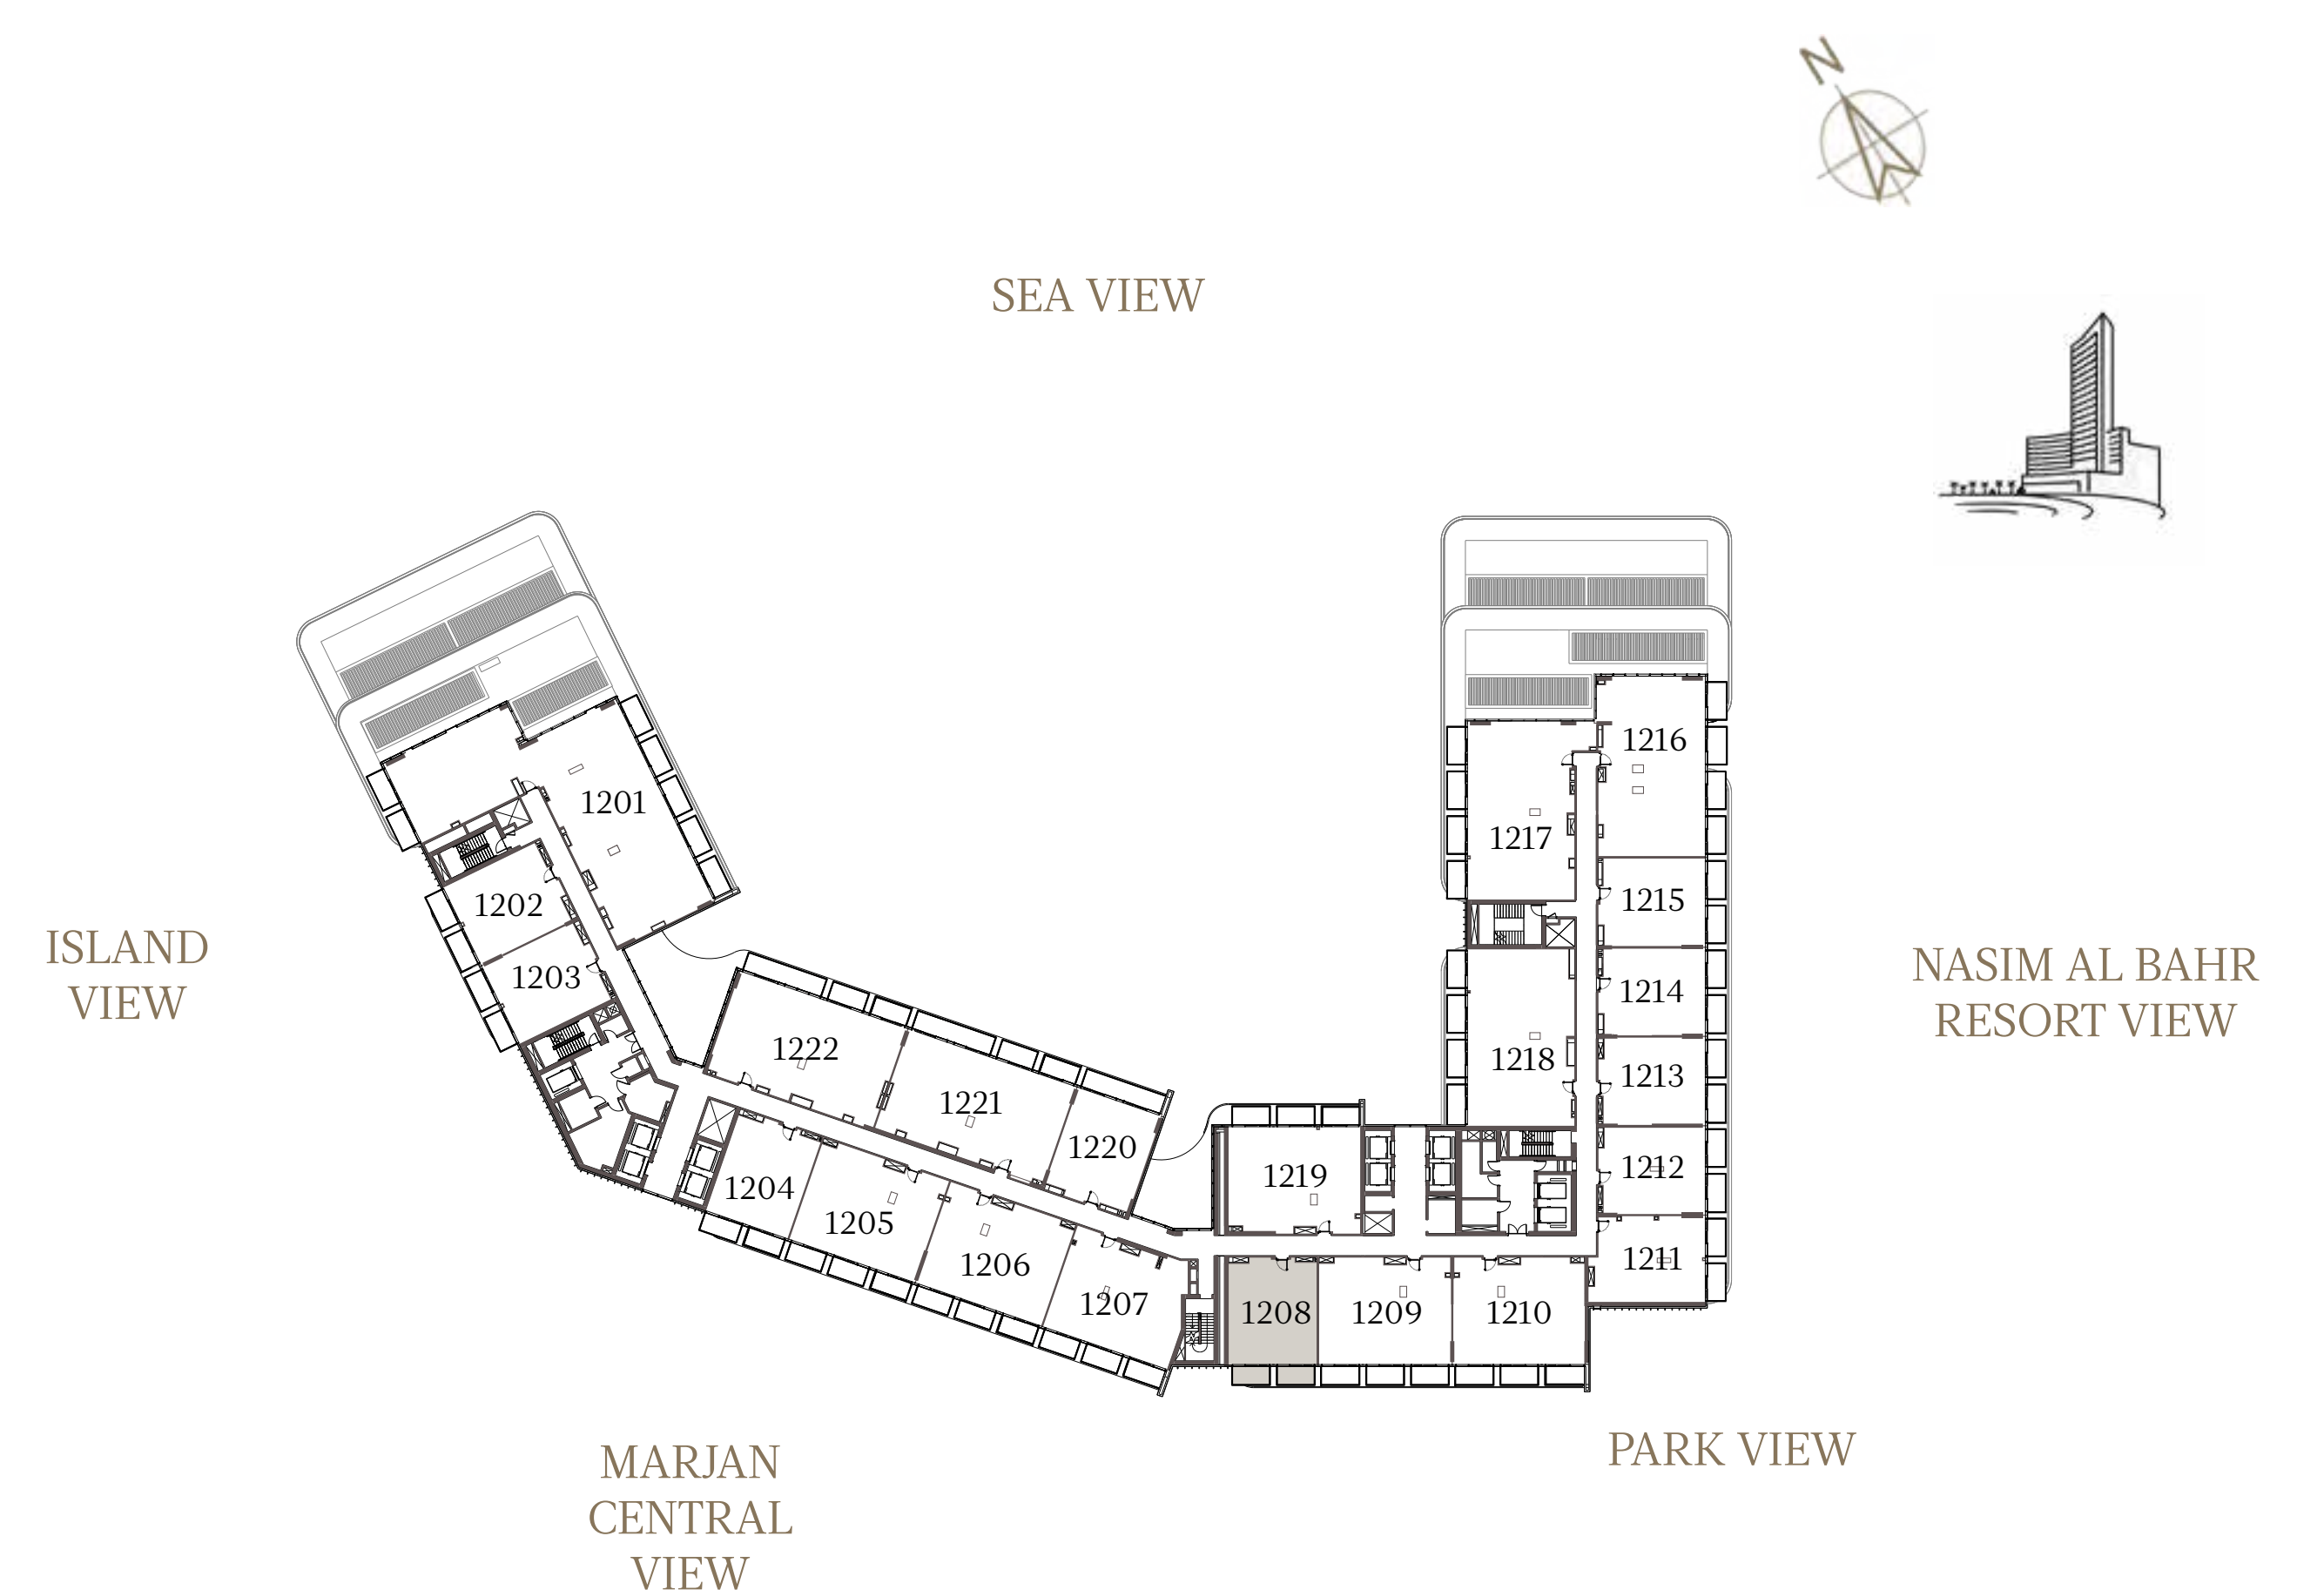

UNIT - 1208

INTERNAL AREA	89.42 sq.m.	962.51 sq.ft.
OUTDOOR AREA	16.51 sq.m.	177.71 sq.ft.
TOTAL AREA	105.93 sq.m.	1140.22 sq.ft.