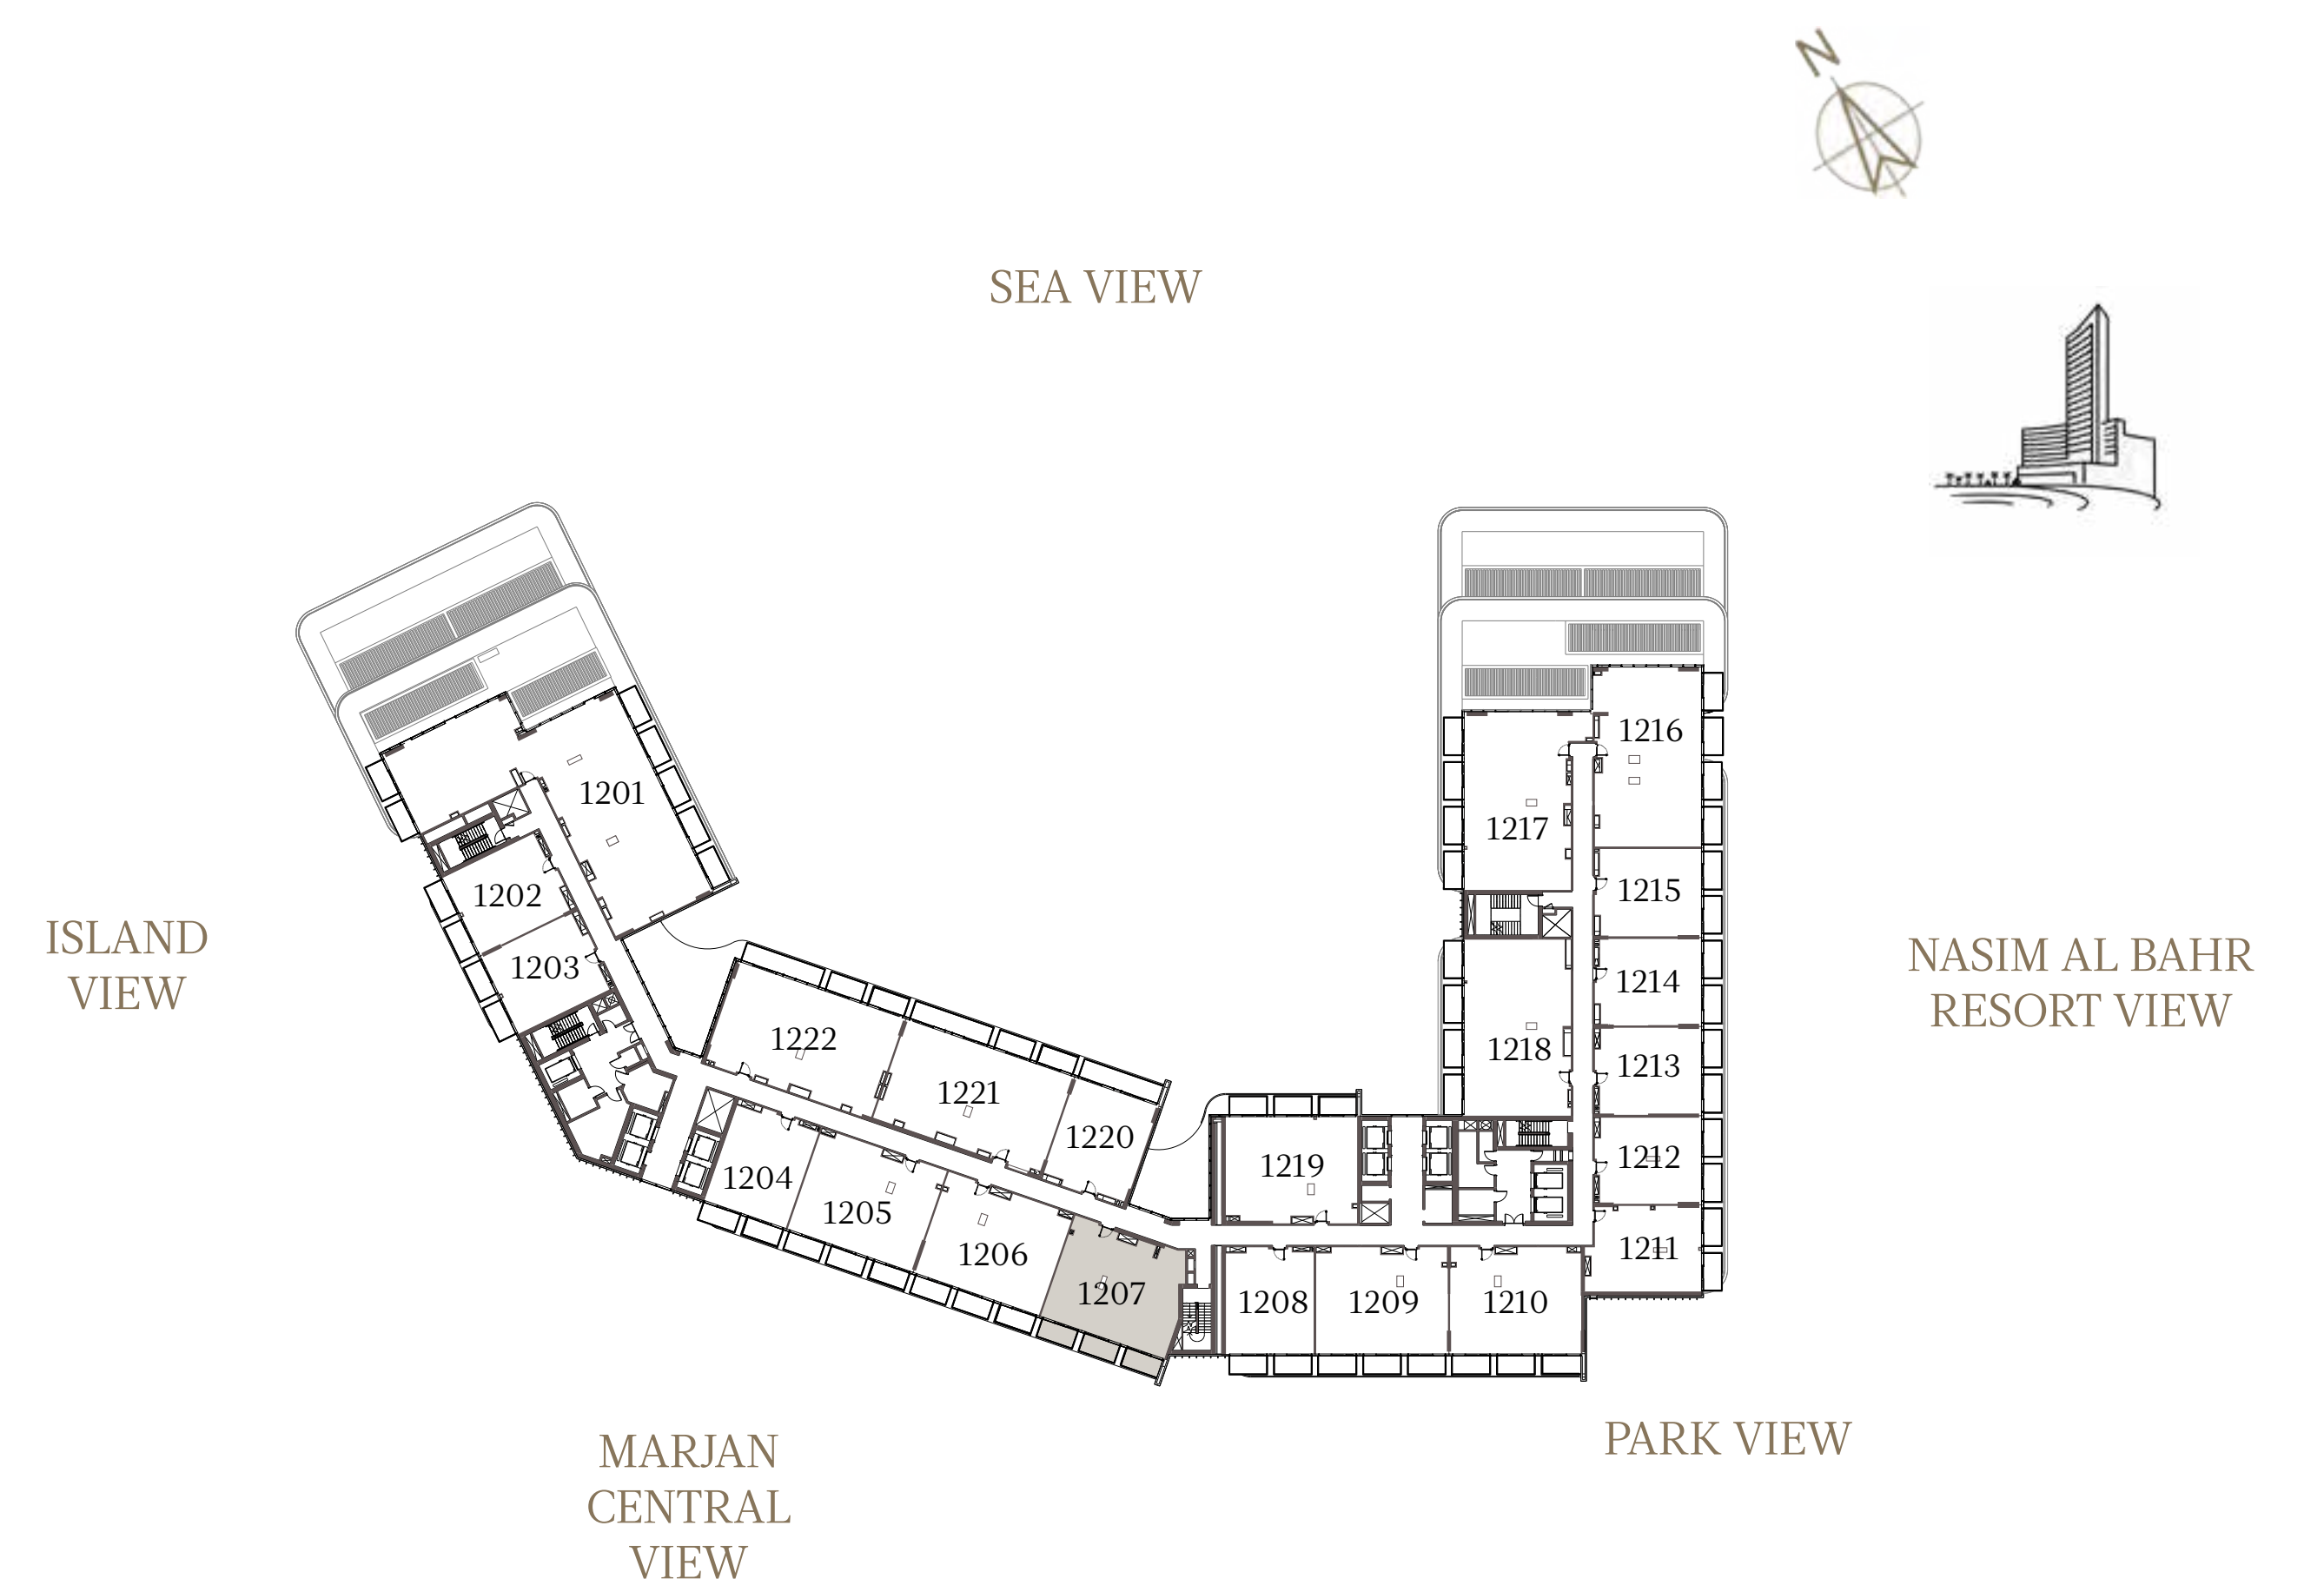

UNIT - 1207

INTERNAL AREA	122.04	sq.m.	1313.63	sq.ft.
OUTDOOR AREA	26.82	sq.m.	288.69	sq.ft.
TOTAL AREA	148.86	sq.m.	1602.32	sq.ft.