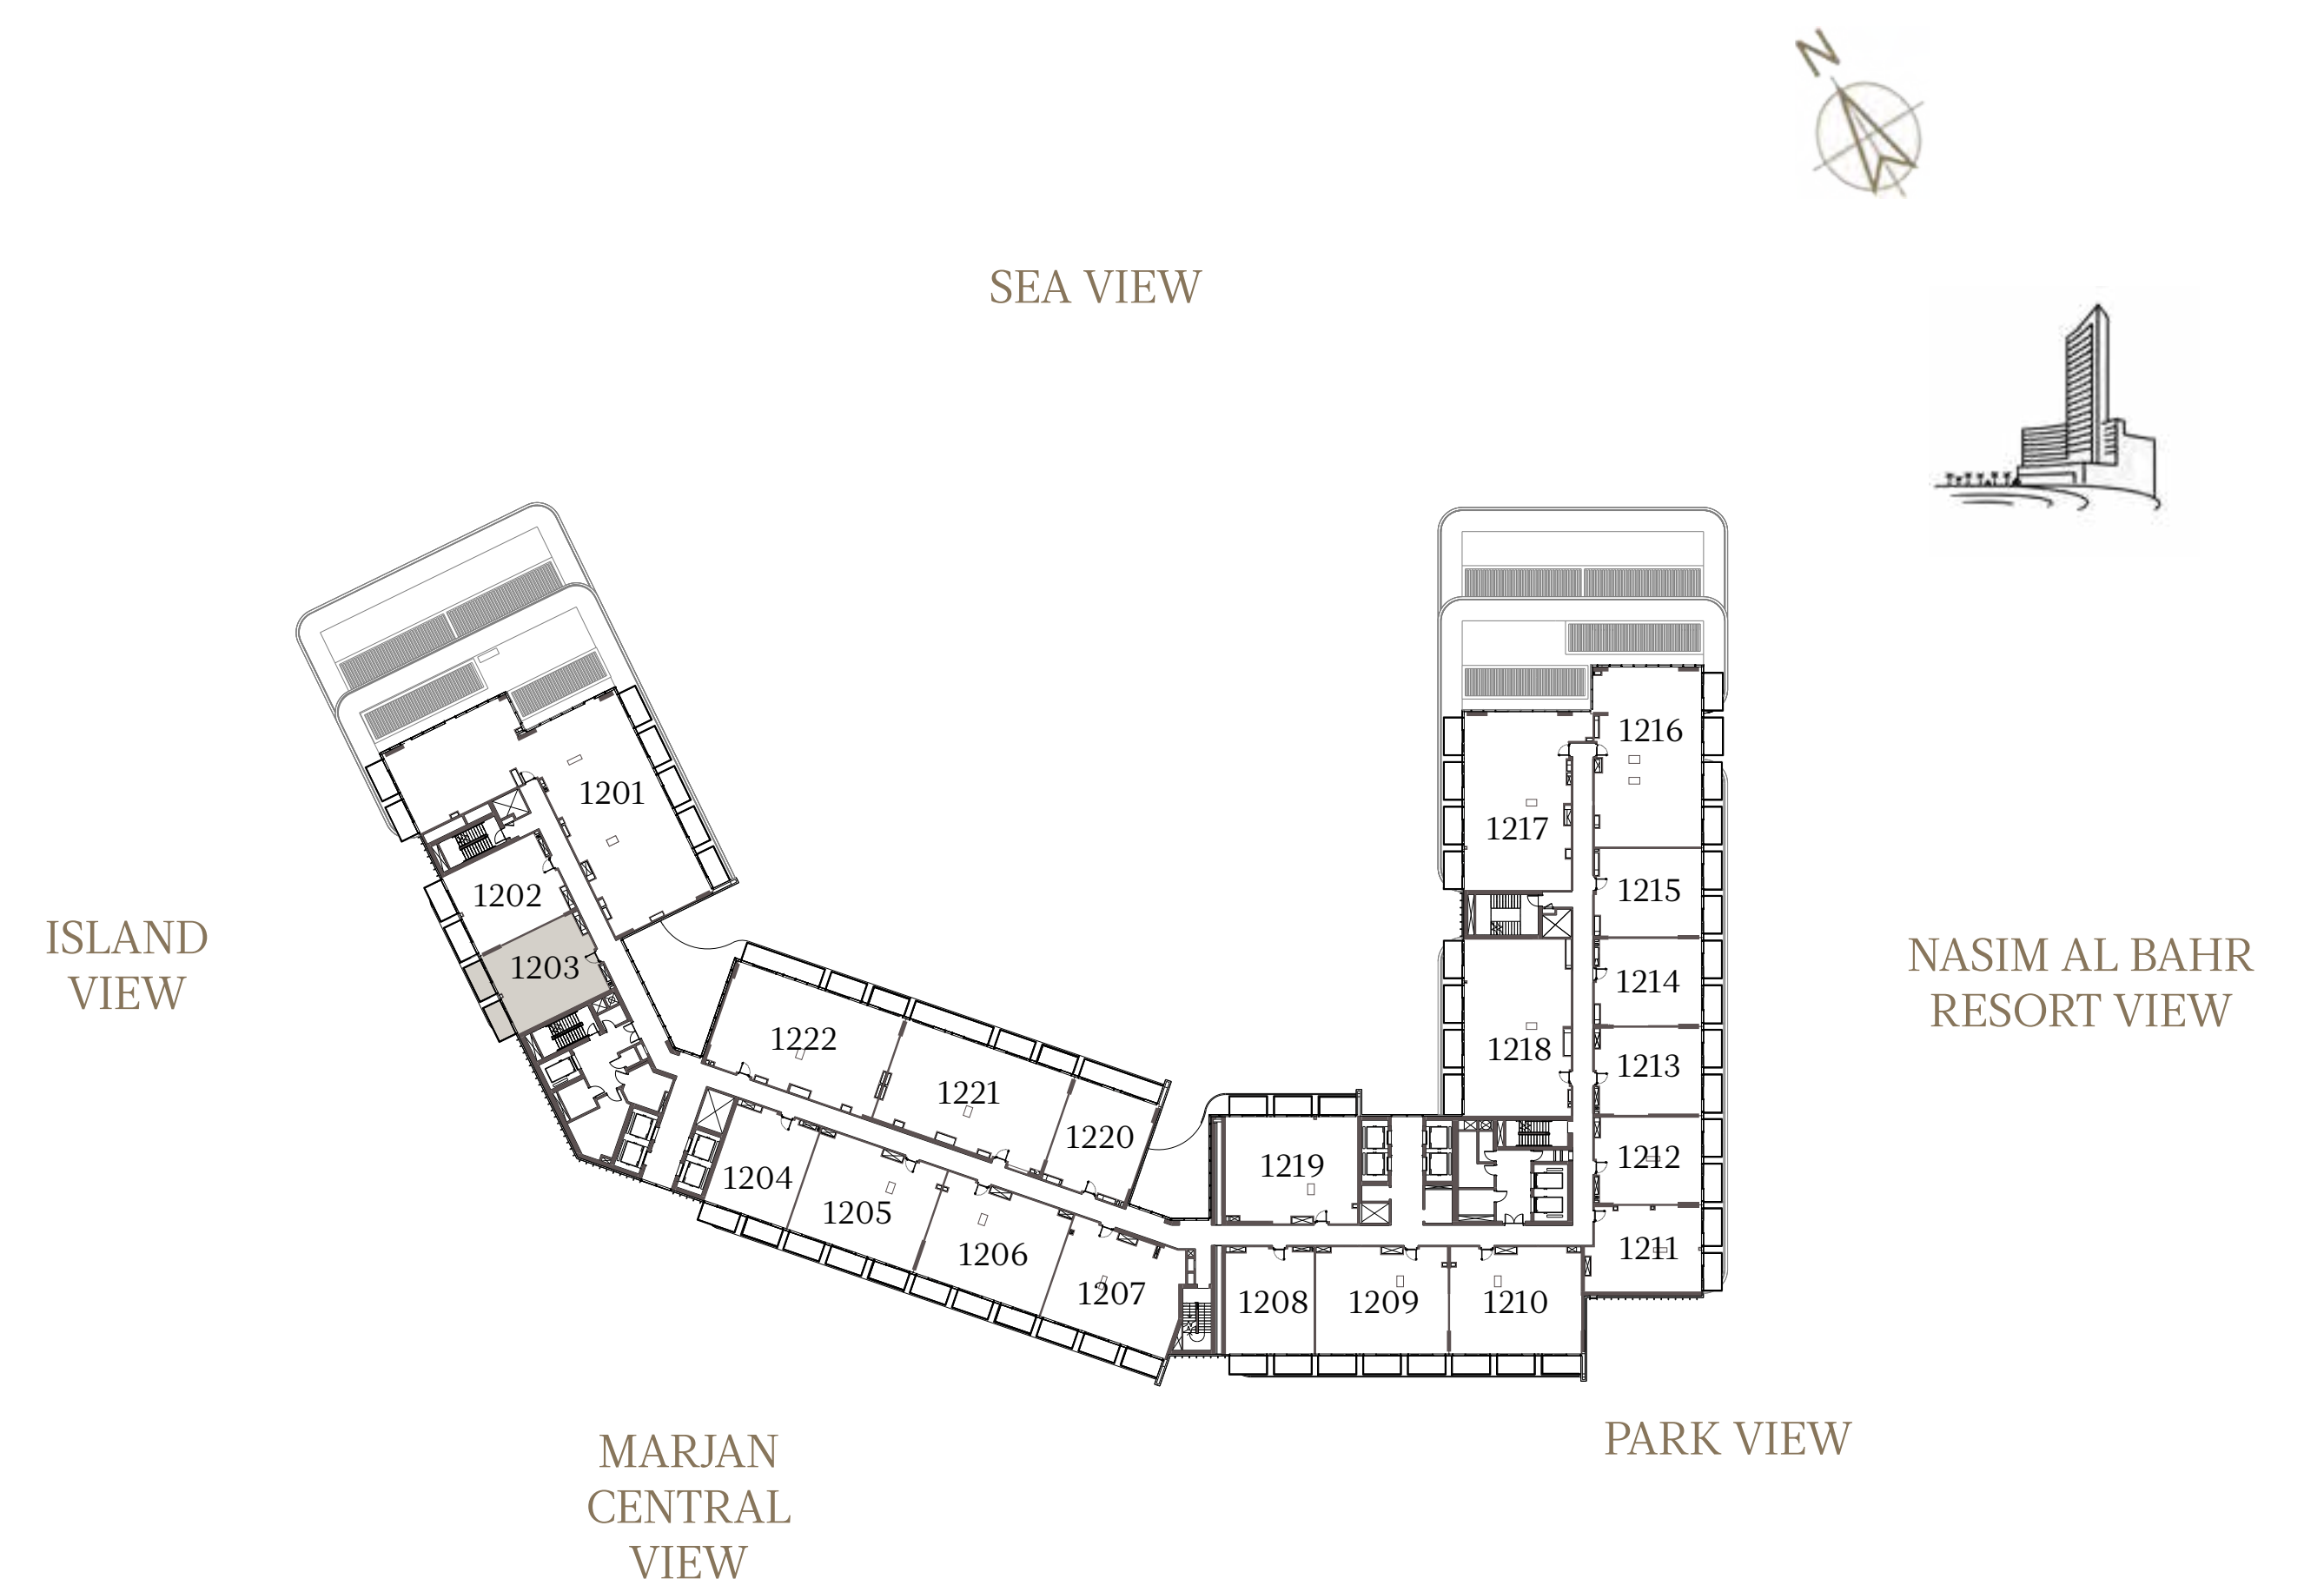

UNIT - 1203

INTERNAL AREA	82.72 sq.m.	890.39 sq.ft.
OUTDOOR AREA	16.46 sq.m.	177.17 sq.ft.
TOTAL AREA	99.18 sq.m.	1067.56 sq.ft.