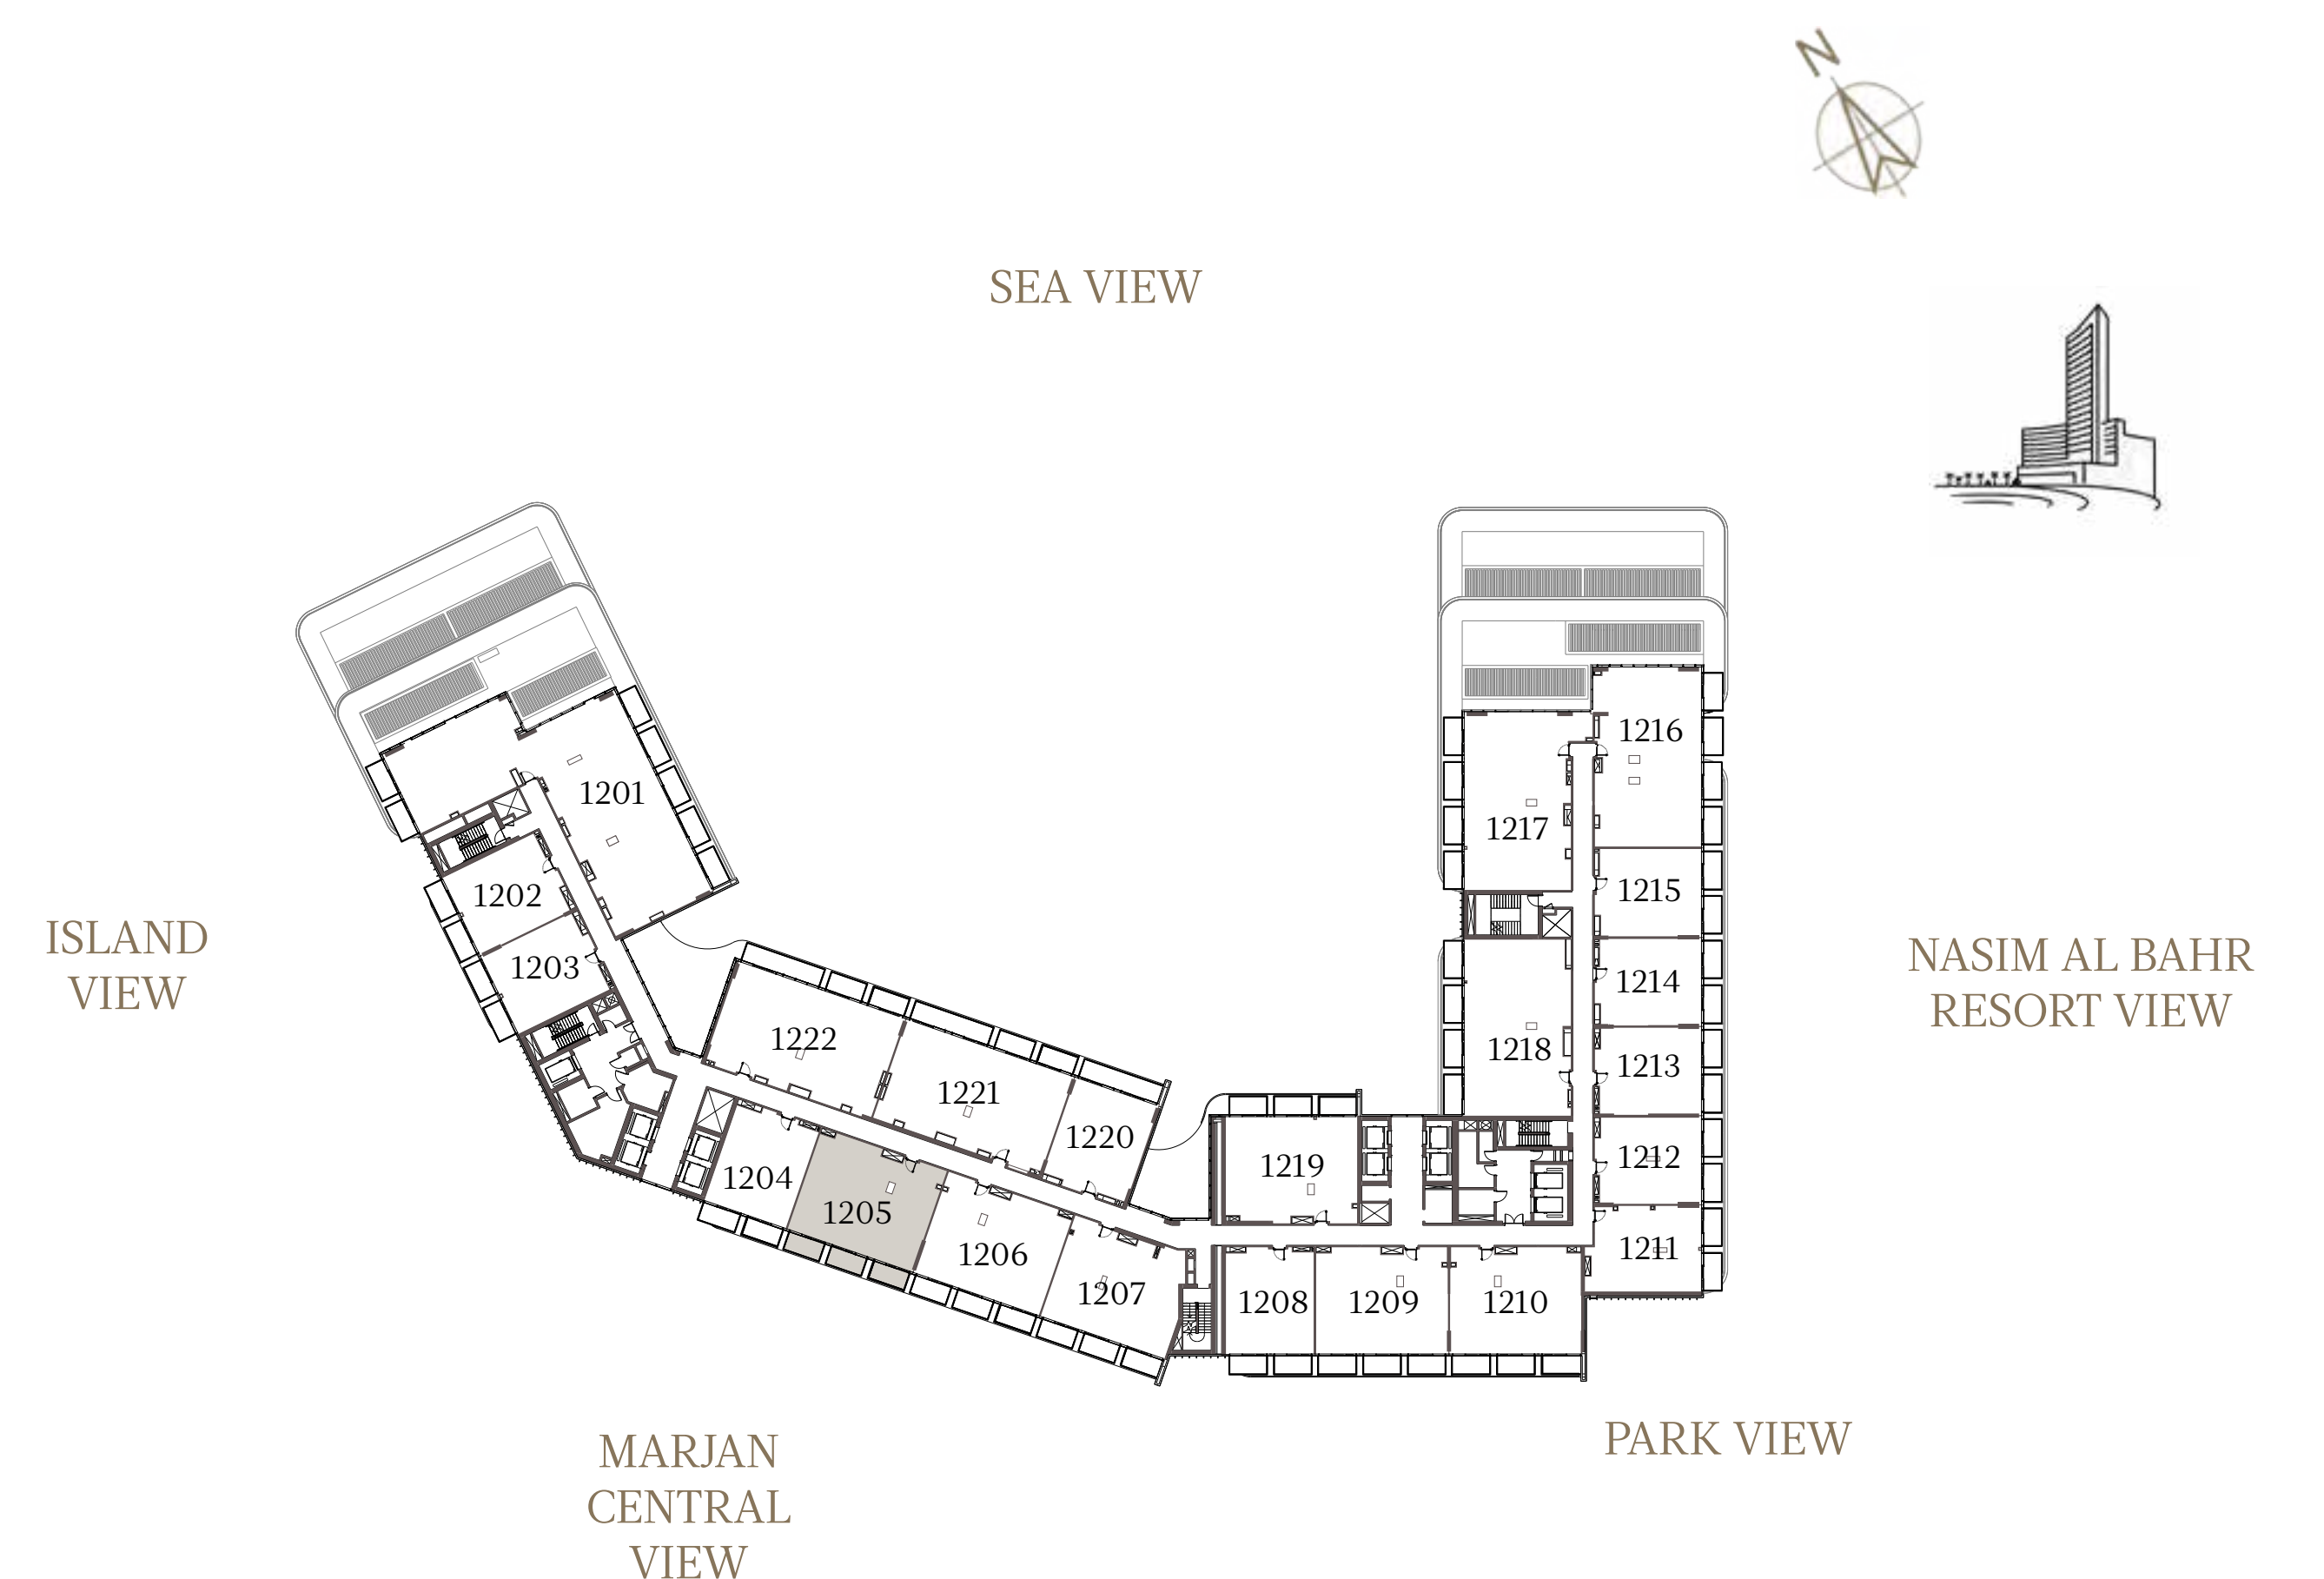

UNIT - 1205

INTERNAL AREA	128.37	sq.m.	1381.76	sq.ft.
OUTDOOR AREA	26.31	sq.m.	283.20	sq.ft.
TOTAL AREA	154.68	sq.m.	1664.96	sq.ft.