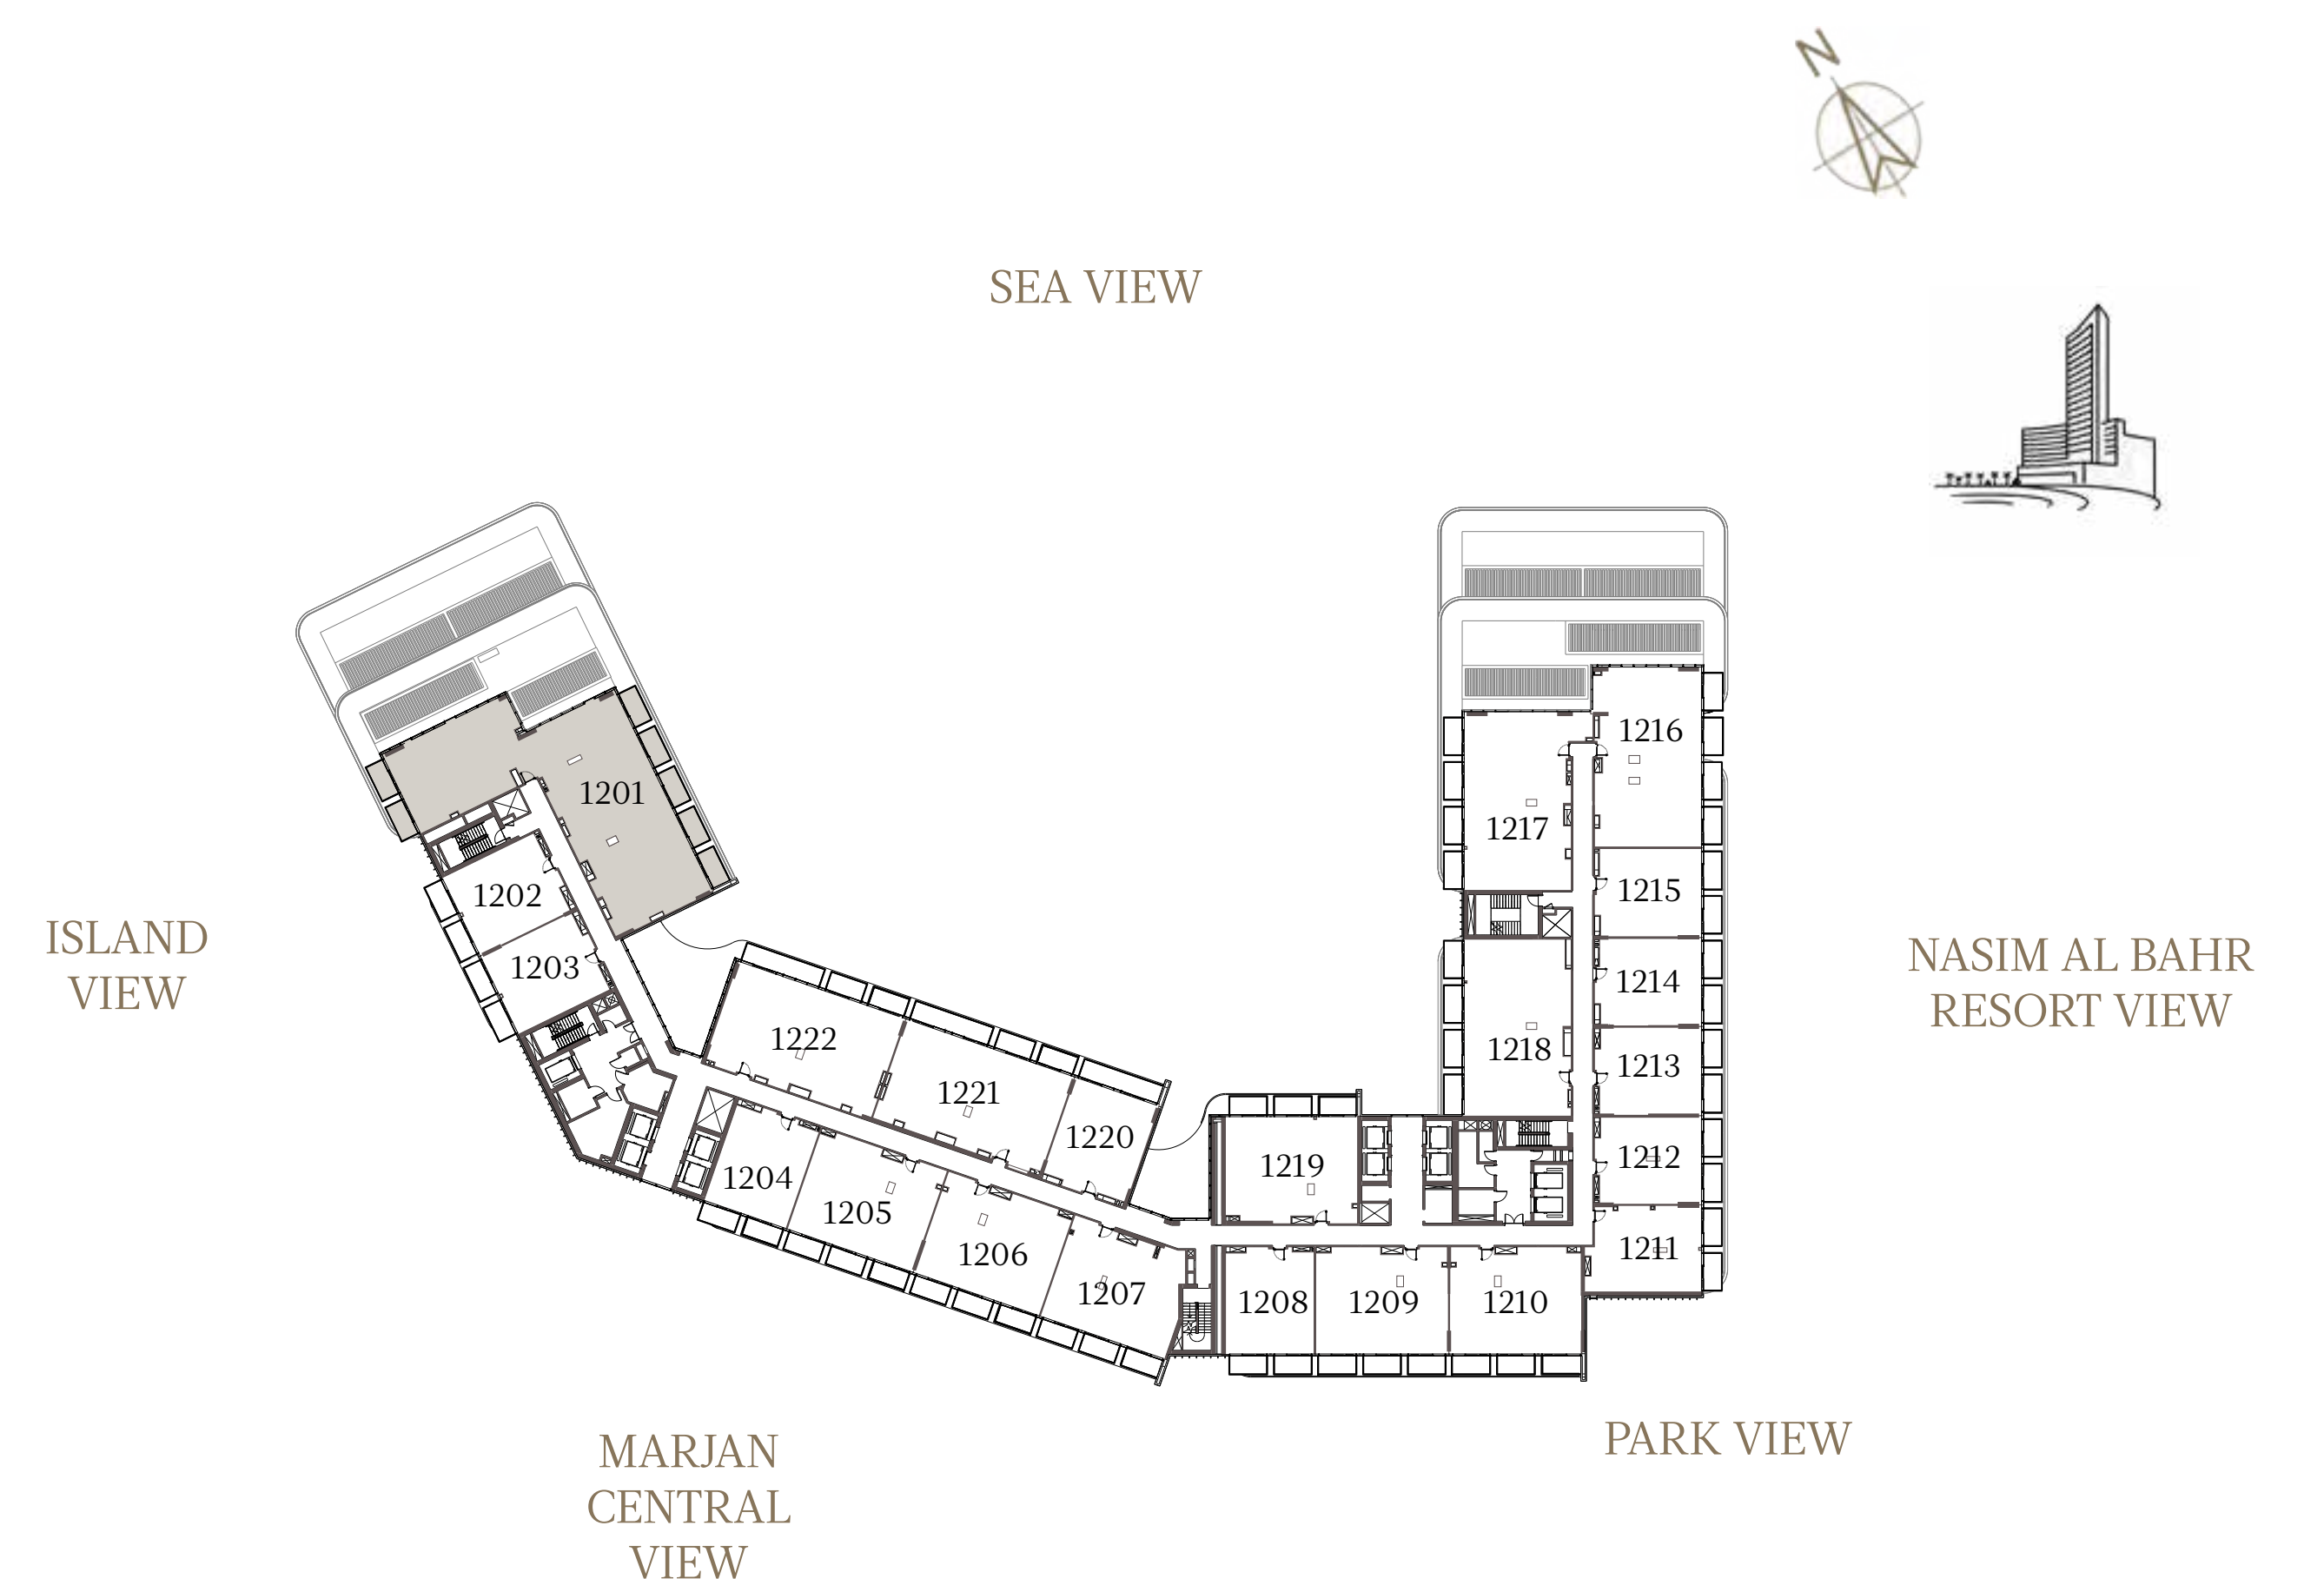

## 5 BEDROOM

### UNIT - 1201

INTERNAL AREA	326.96	sq.m.	3519.37	sq.ft.
OUTDOOR AREA	113.15	sq.m.	1217.94	sq.ft.
TOTAL AREA	440.11	sq.m.	4737.30	sq.ft.

# 1 BEDROOM-1A