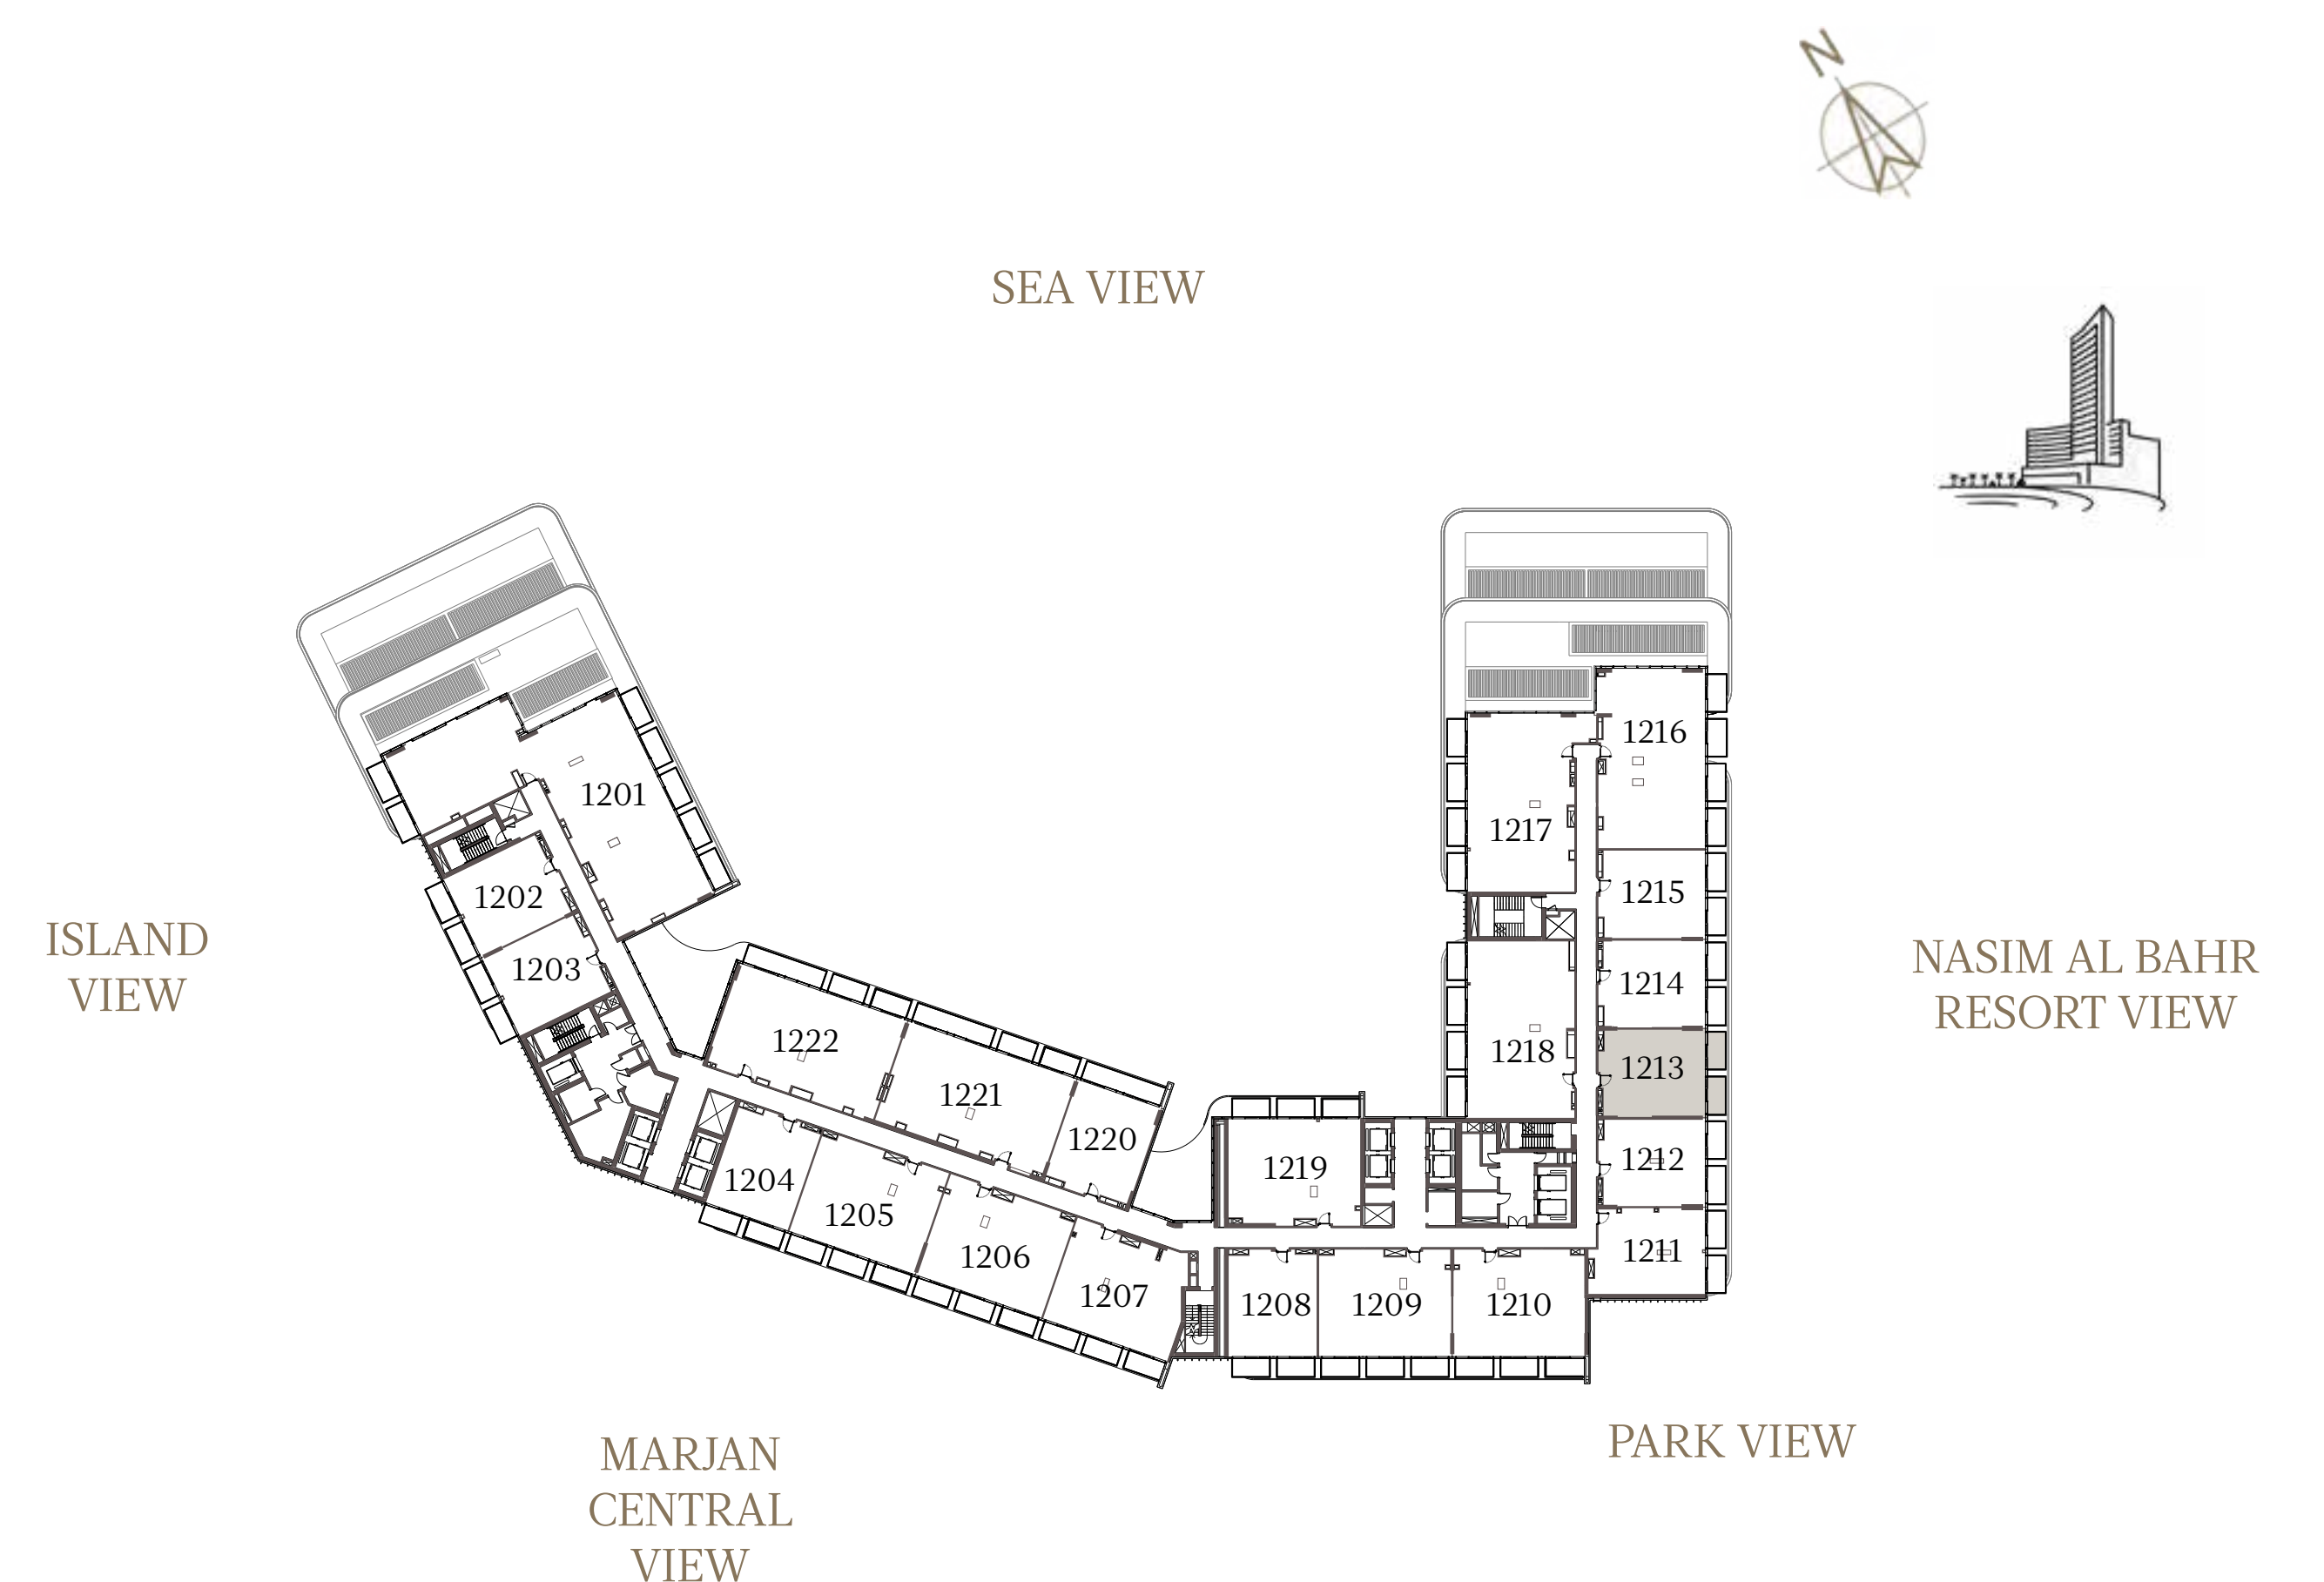

UNIT - 1213

INTERNAL AREA	85.12 sq.m.	916.22 sq.ft.
OUTDOOR AREA	17.54 sq.m.	188.80 sq.ft.
TOTAL AREA	102.66 sq.m.	1105.02 sq.ft.