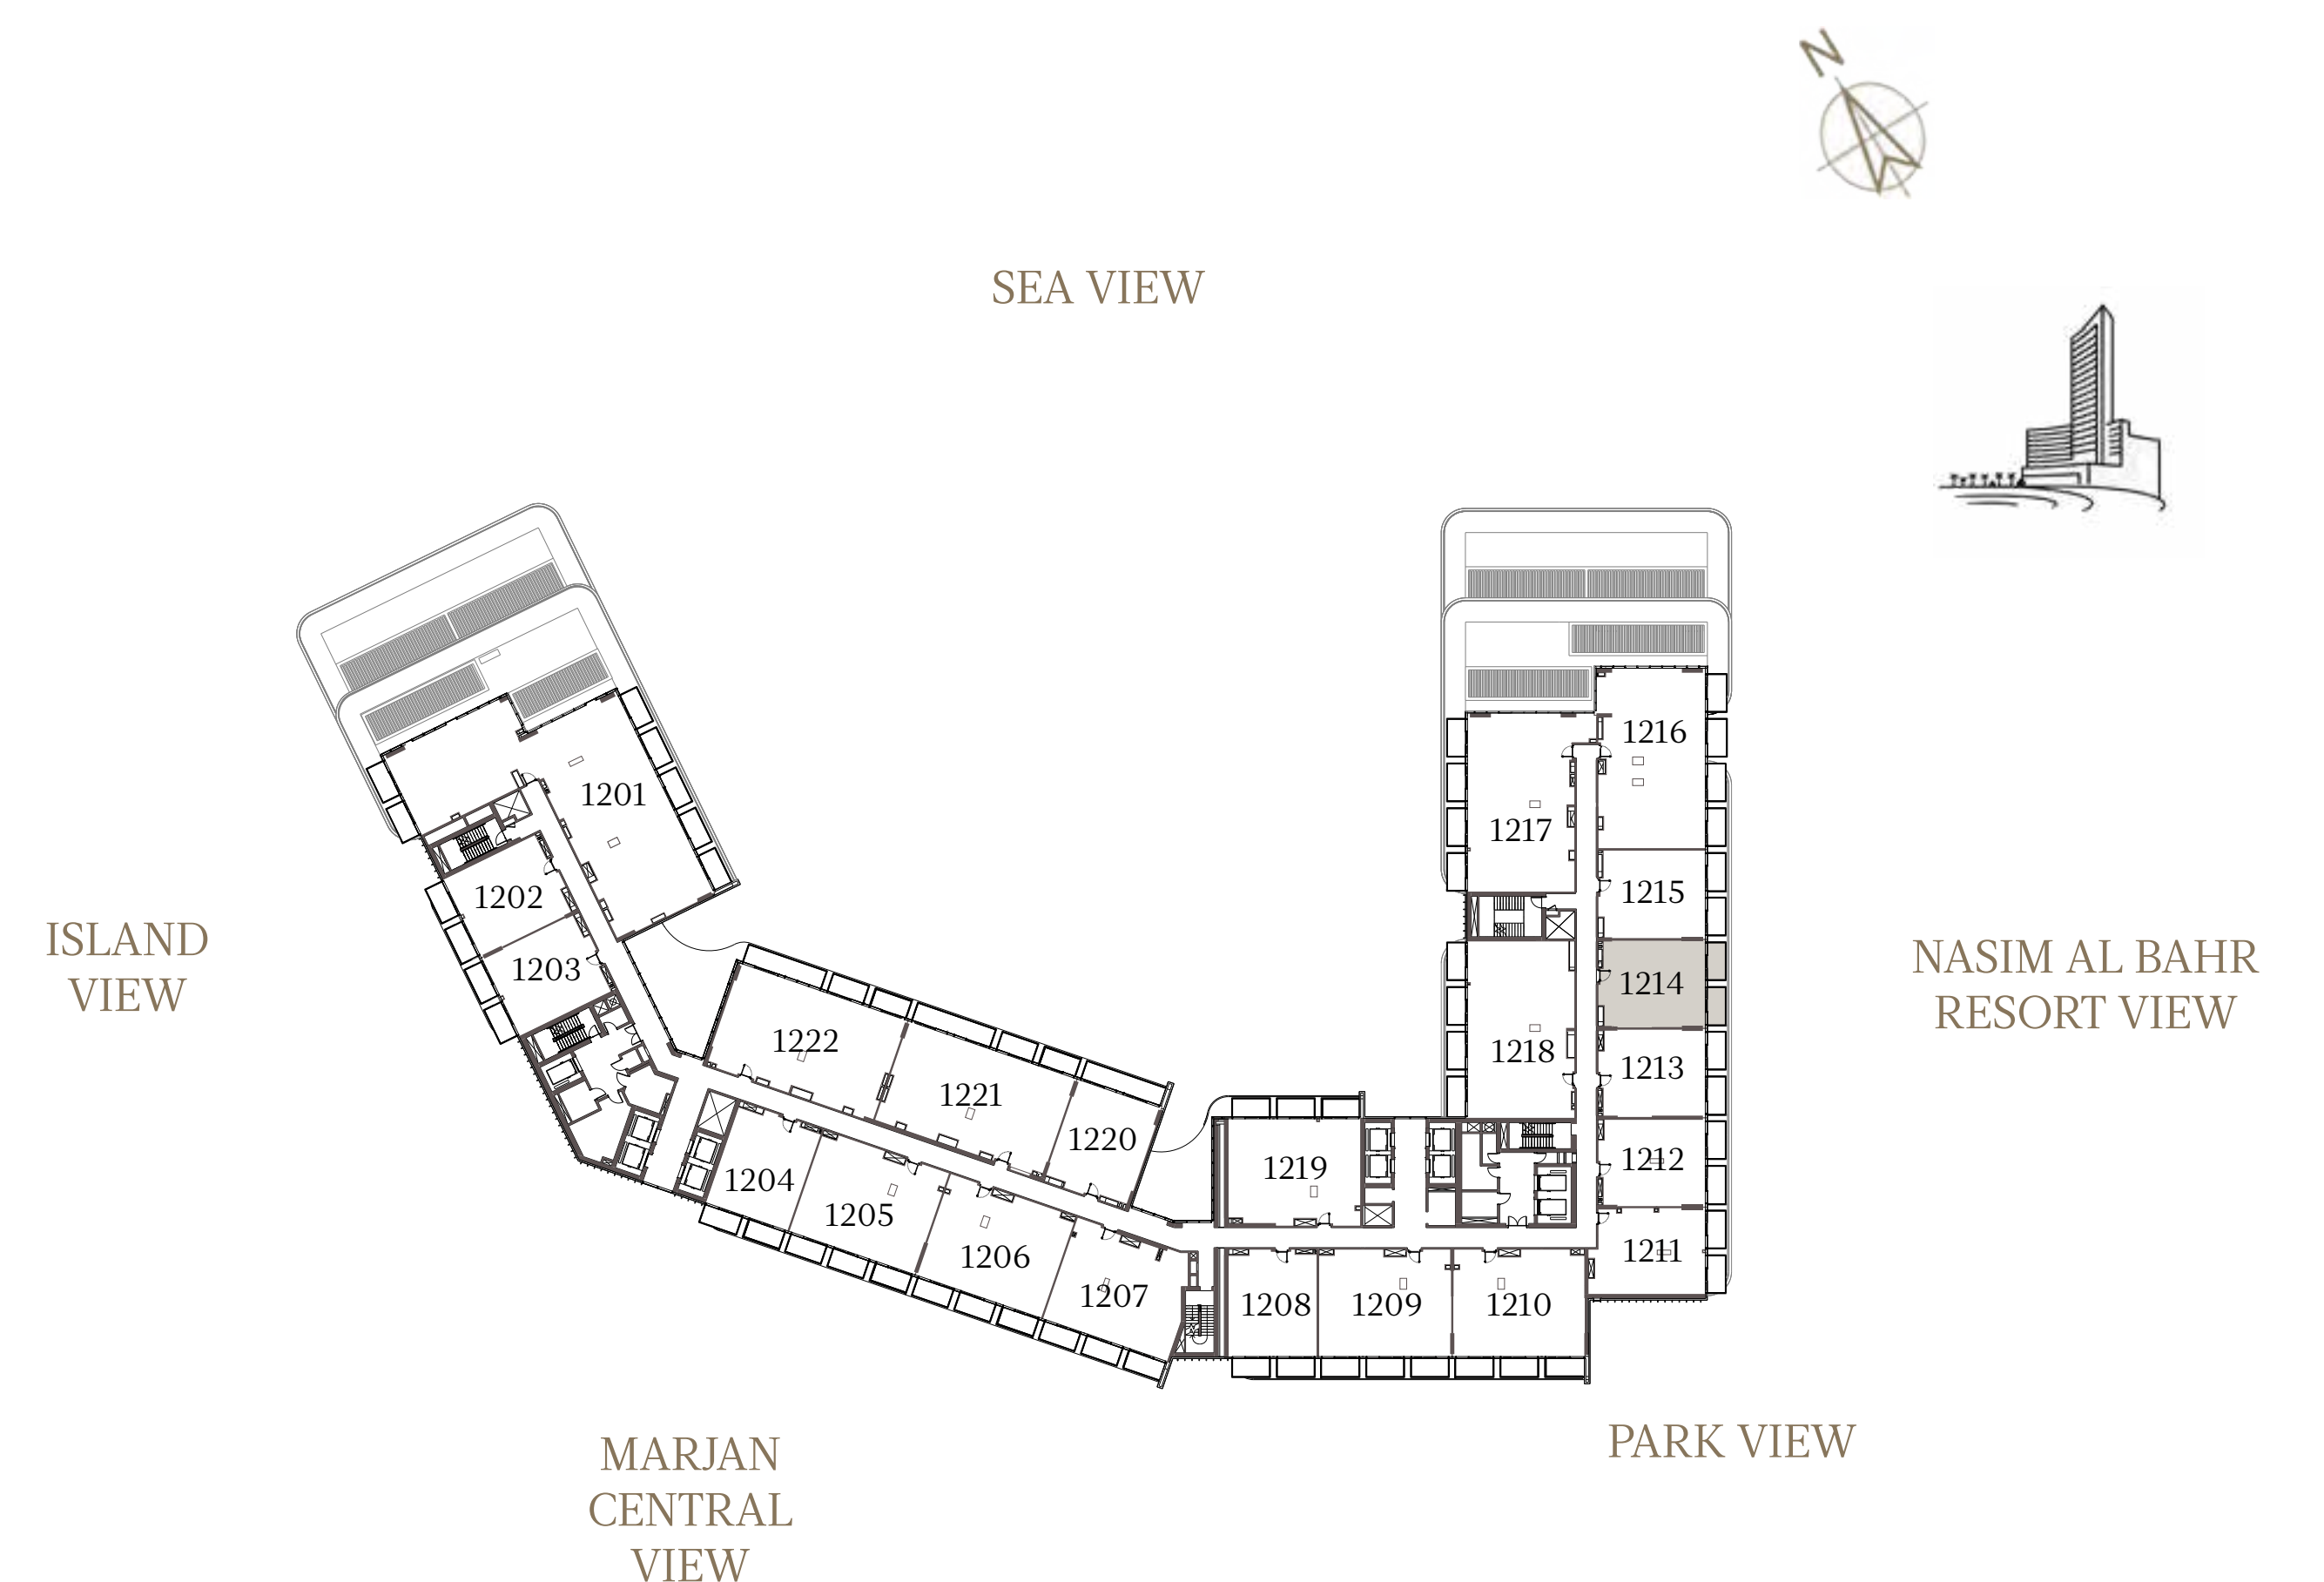

UNIT - 1214

INTERNAL AREA	84.62 sq.m.	910.84 sq.ft.
OUTDOOR AREA	16.87 sq.m.	181.59 sq.ft.
TOTAL AREA	101.49 sq.m.	1092.43 sq.ft.