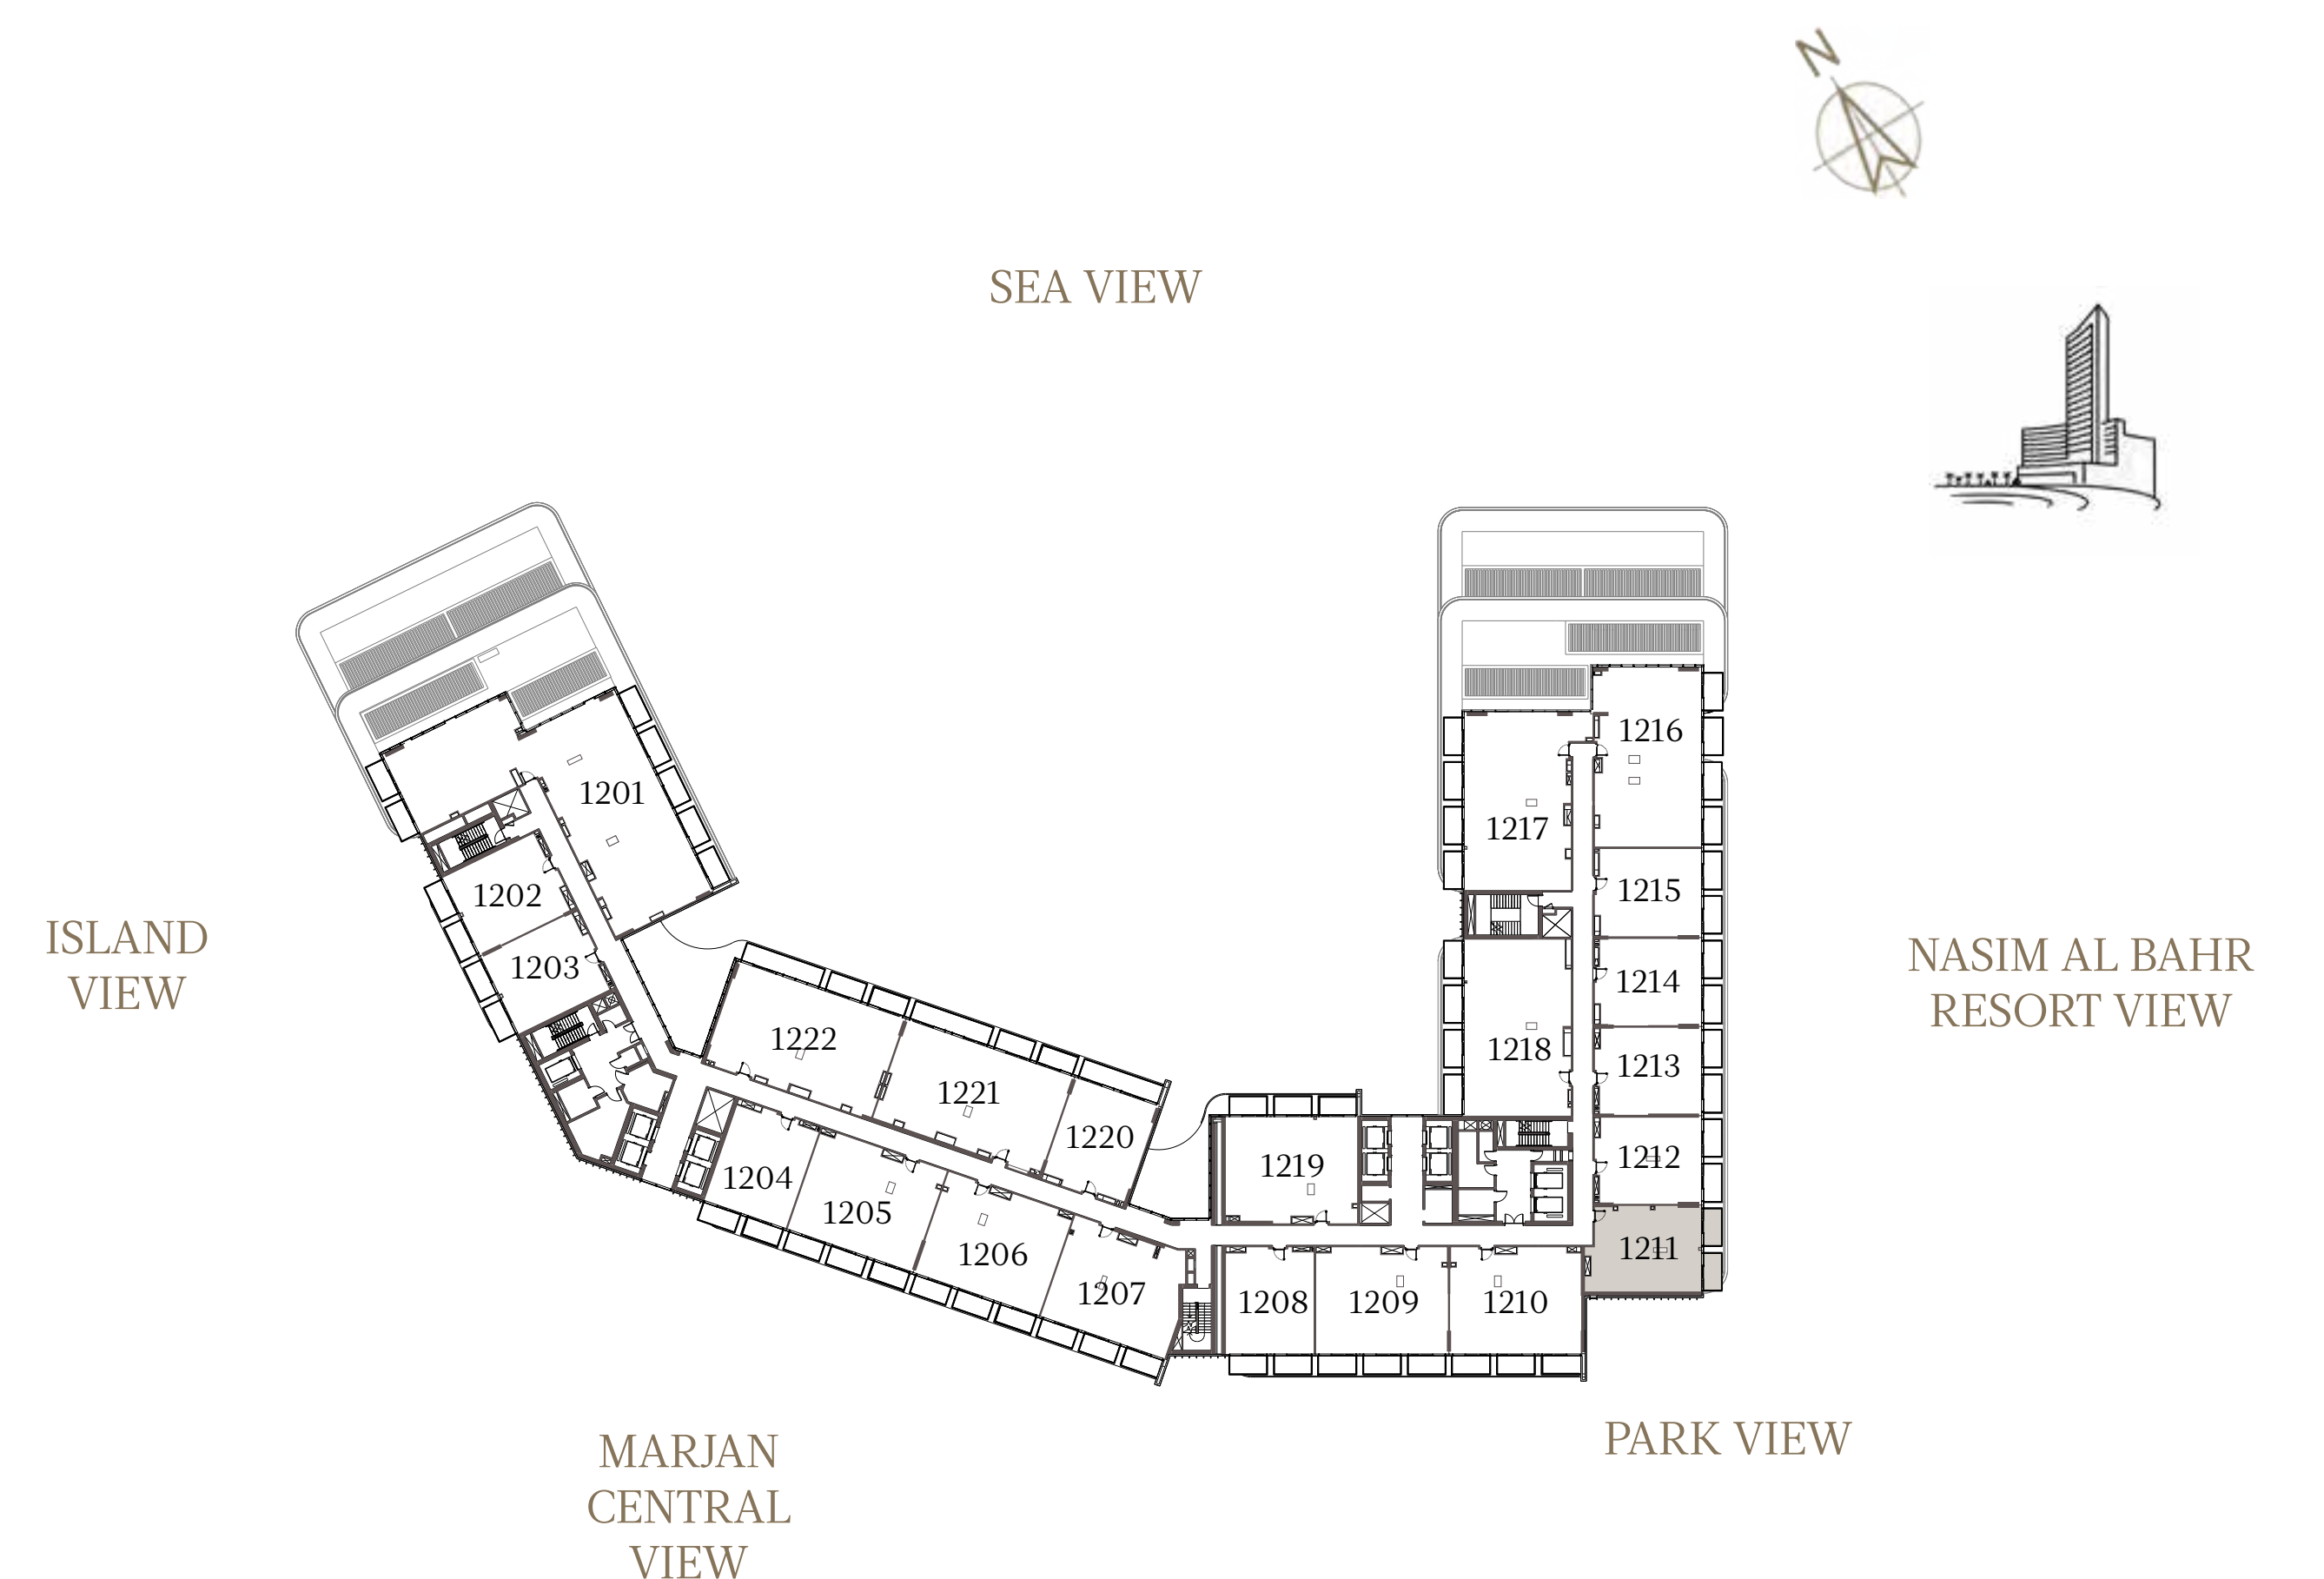

UNIT - 1211

INTERNAL AREA	89.71 sq.m.	965.63 sq.ft.
OUTDOOR AREA	16.51 sq.m.	177.71 sq.ft.
TOTAL AREA	106.22 sq.m.	1143.34 sq.ft.