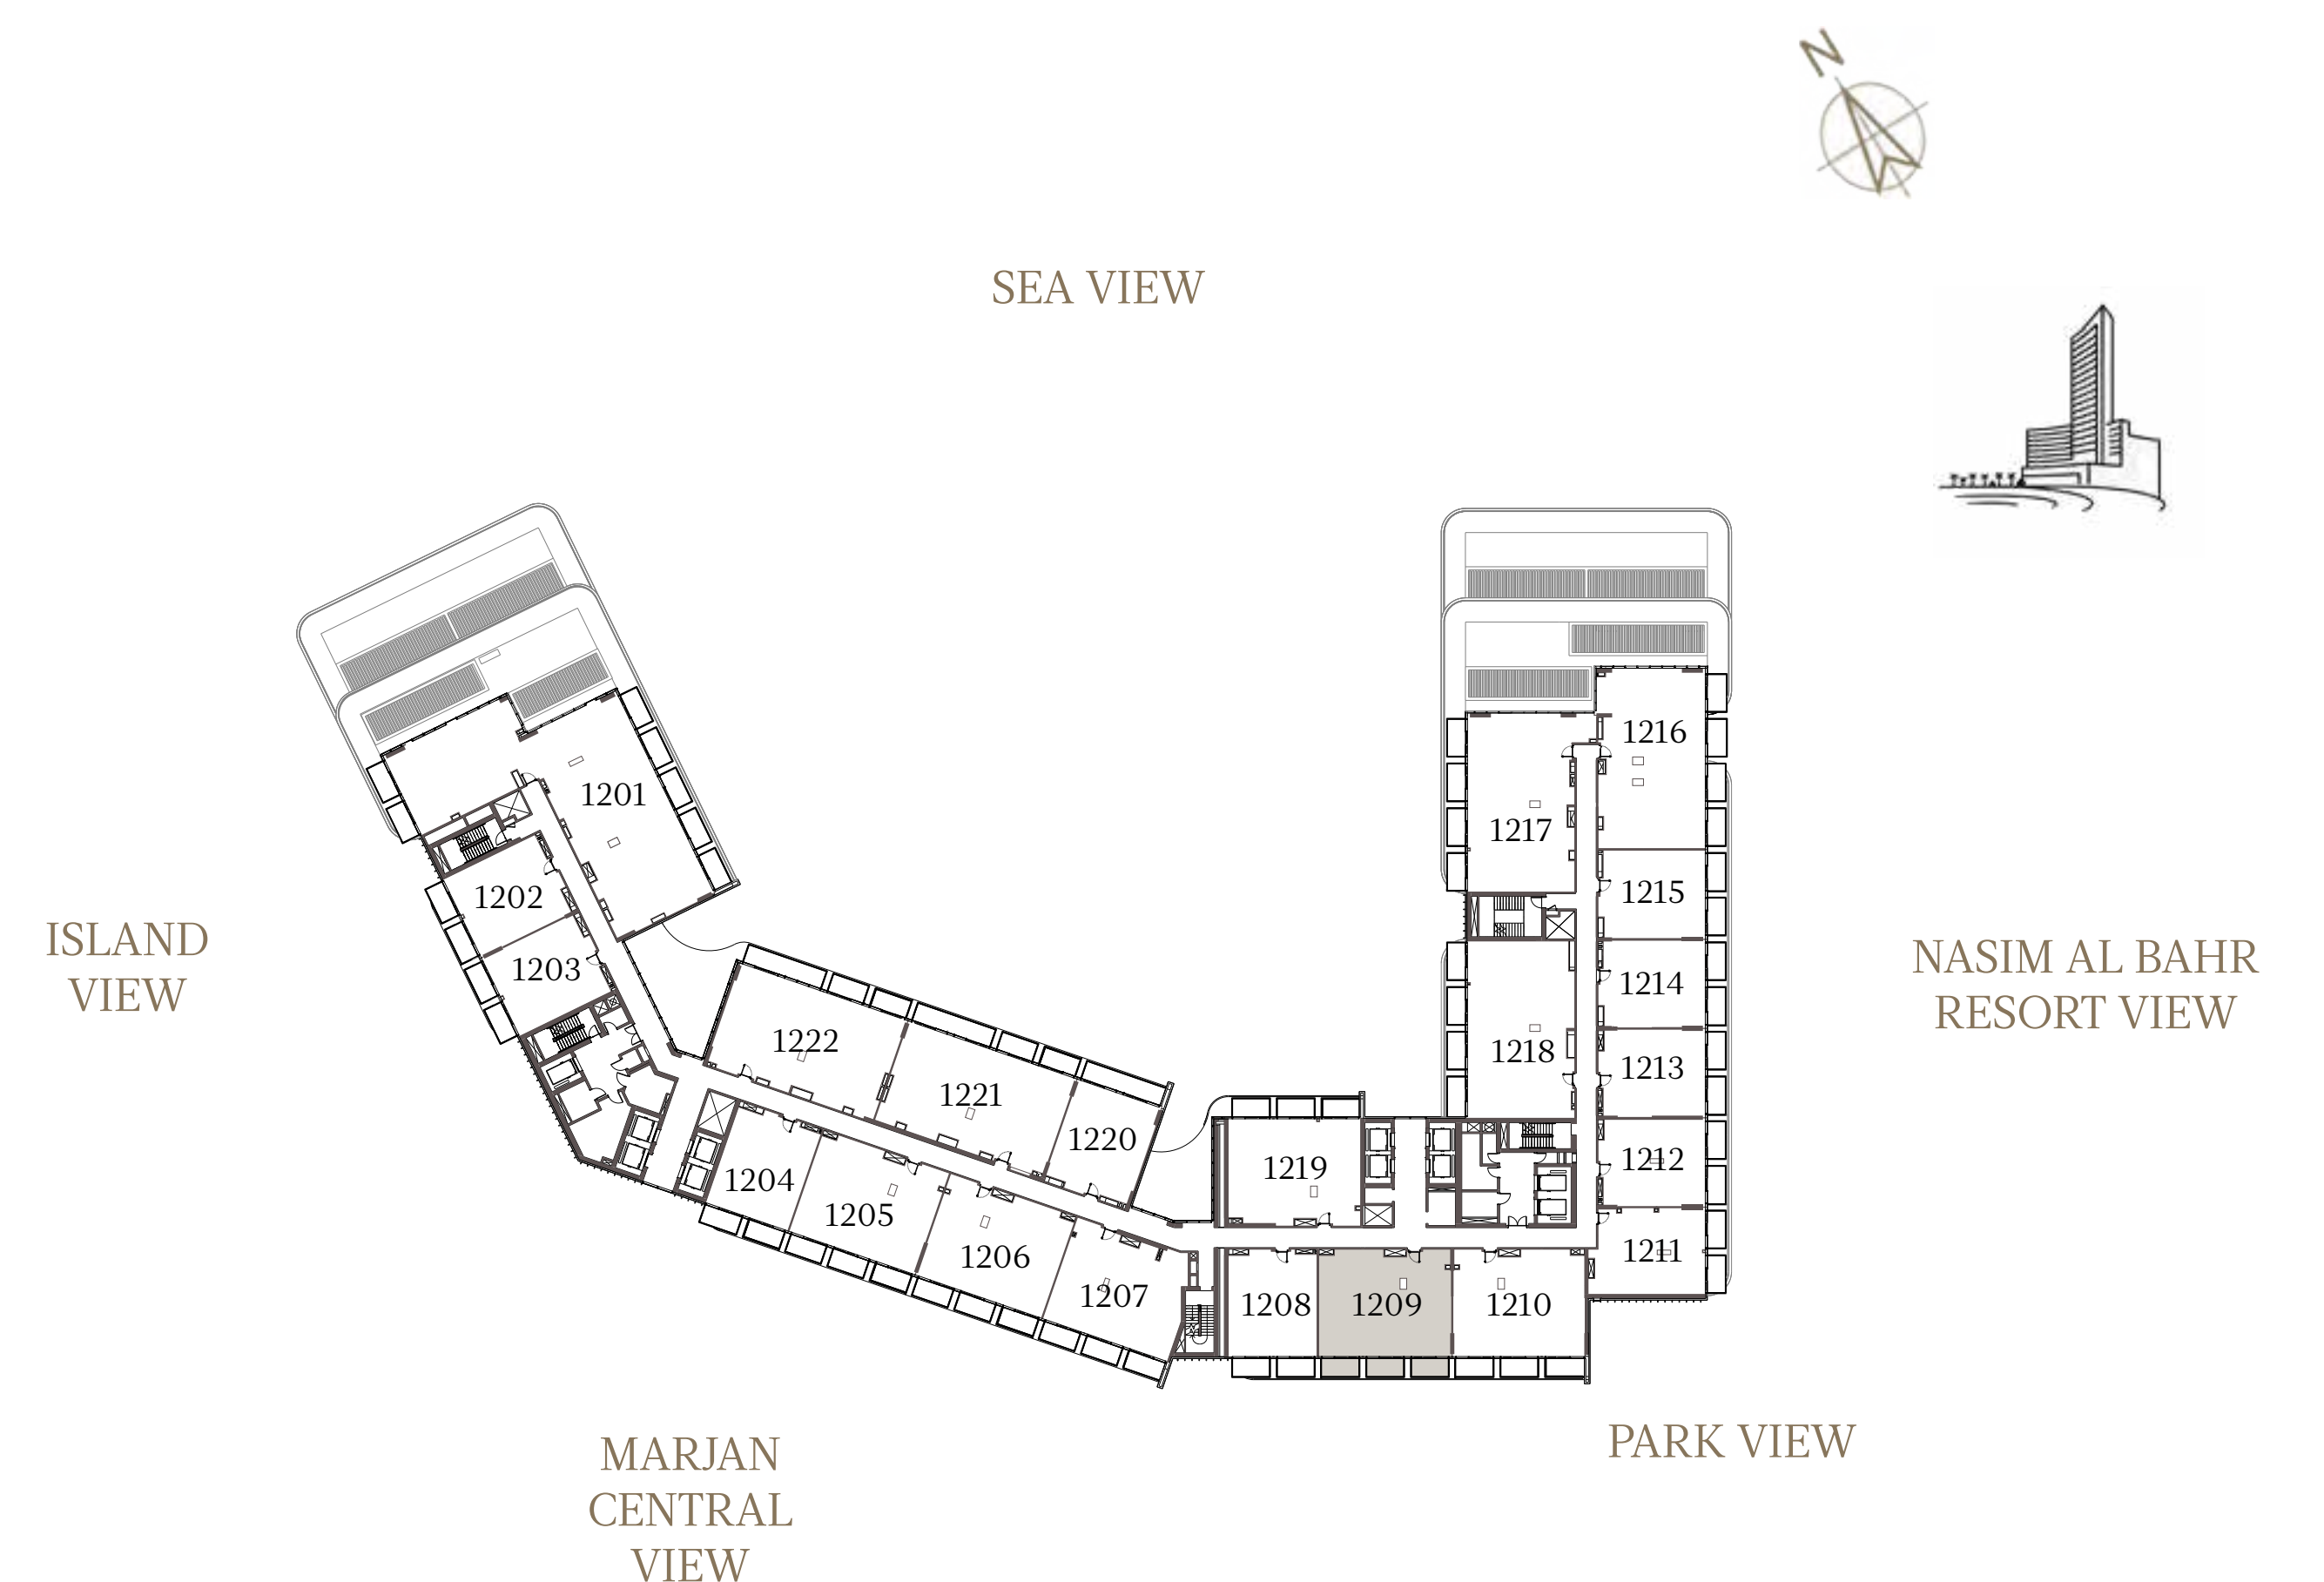

UNIT - 1209

INTERNAL AREA	128.31	sq.m.	1381.12	sq.ft.
OUTDOOR AREA	26.30	sq.m.	283.09	sq.ft.
TOTAL AREA	154.61	sq.m.	1664.21	sq.ft.