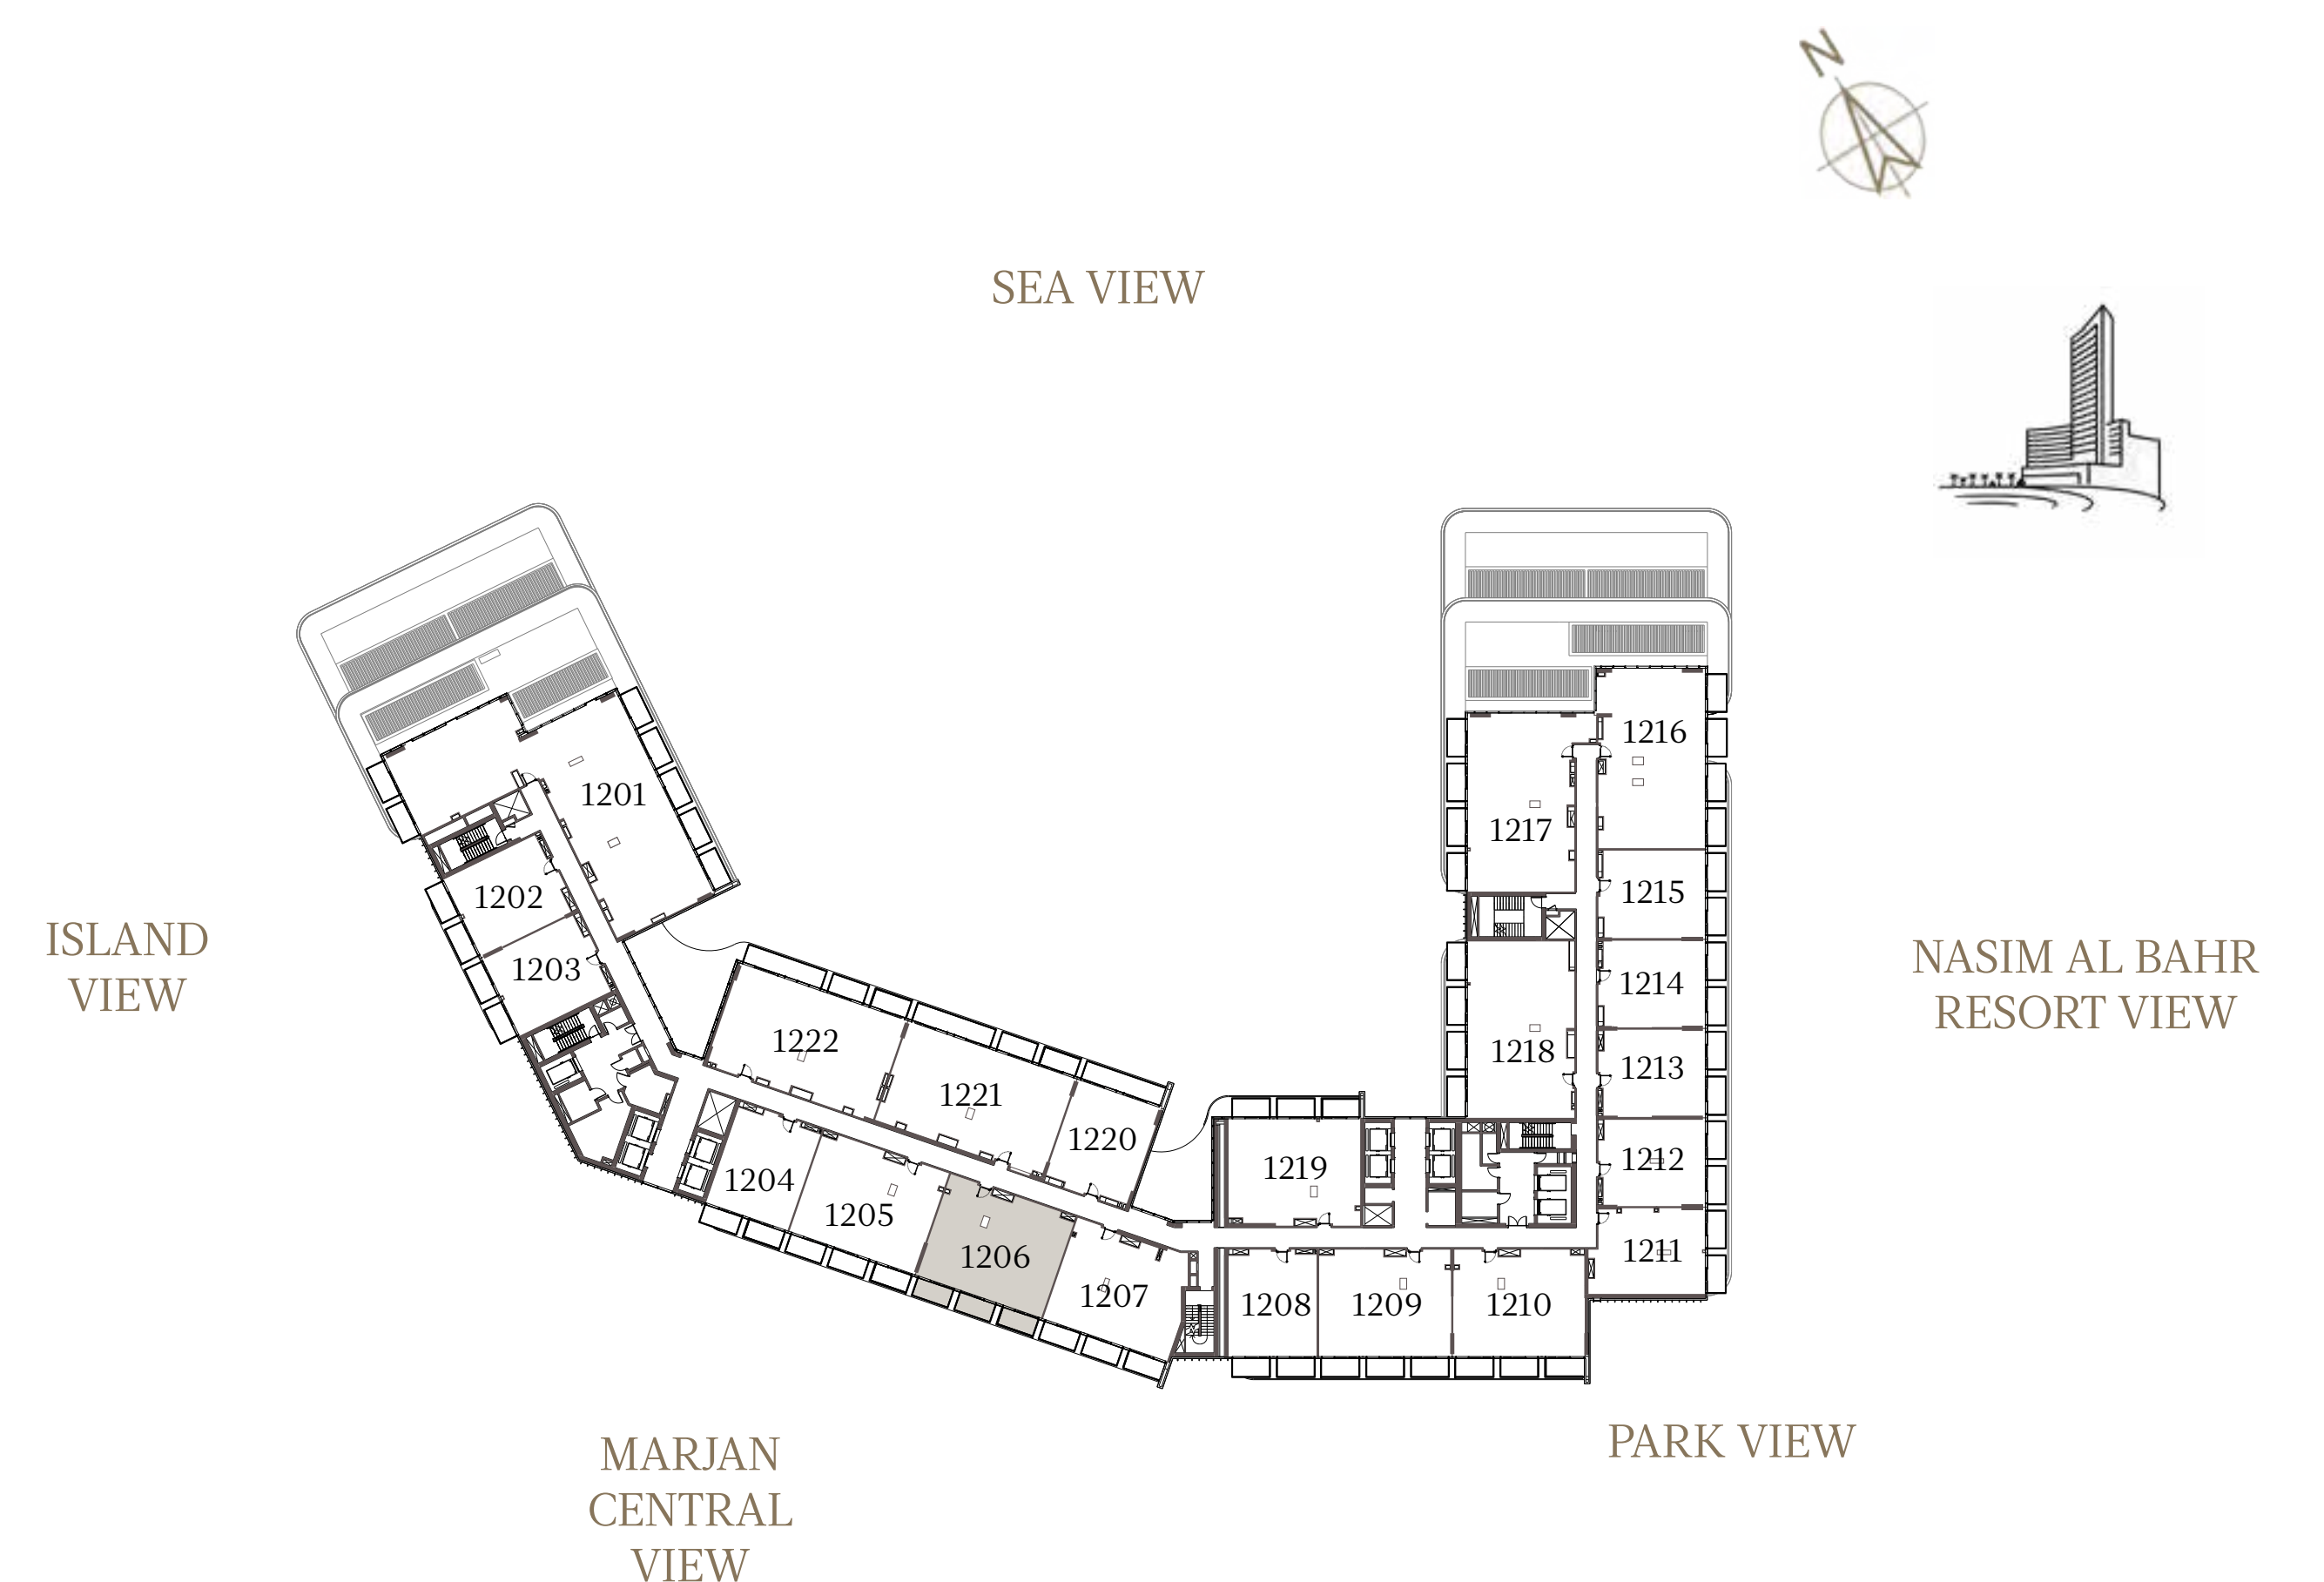

UNIT - 1206

INTERNAL AREA	128.35	sq.m.	1381.55	sq.ft.
OUTDOOR AREA	26.31	sq.m.	283.20	sq.ft.
TOTAL AREA	154.66	sq.m.	1664.75	sq.ft.