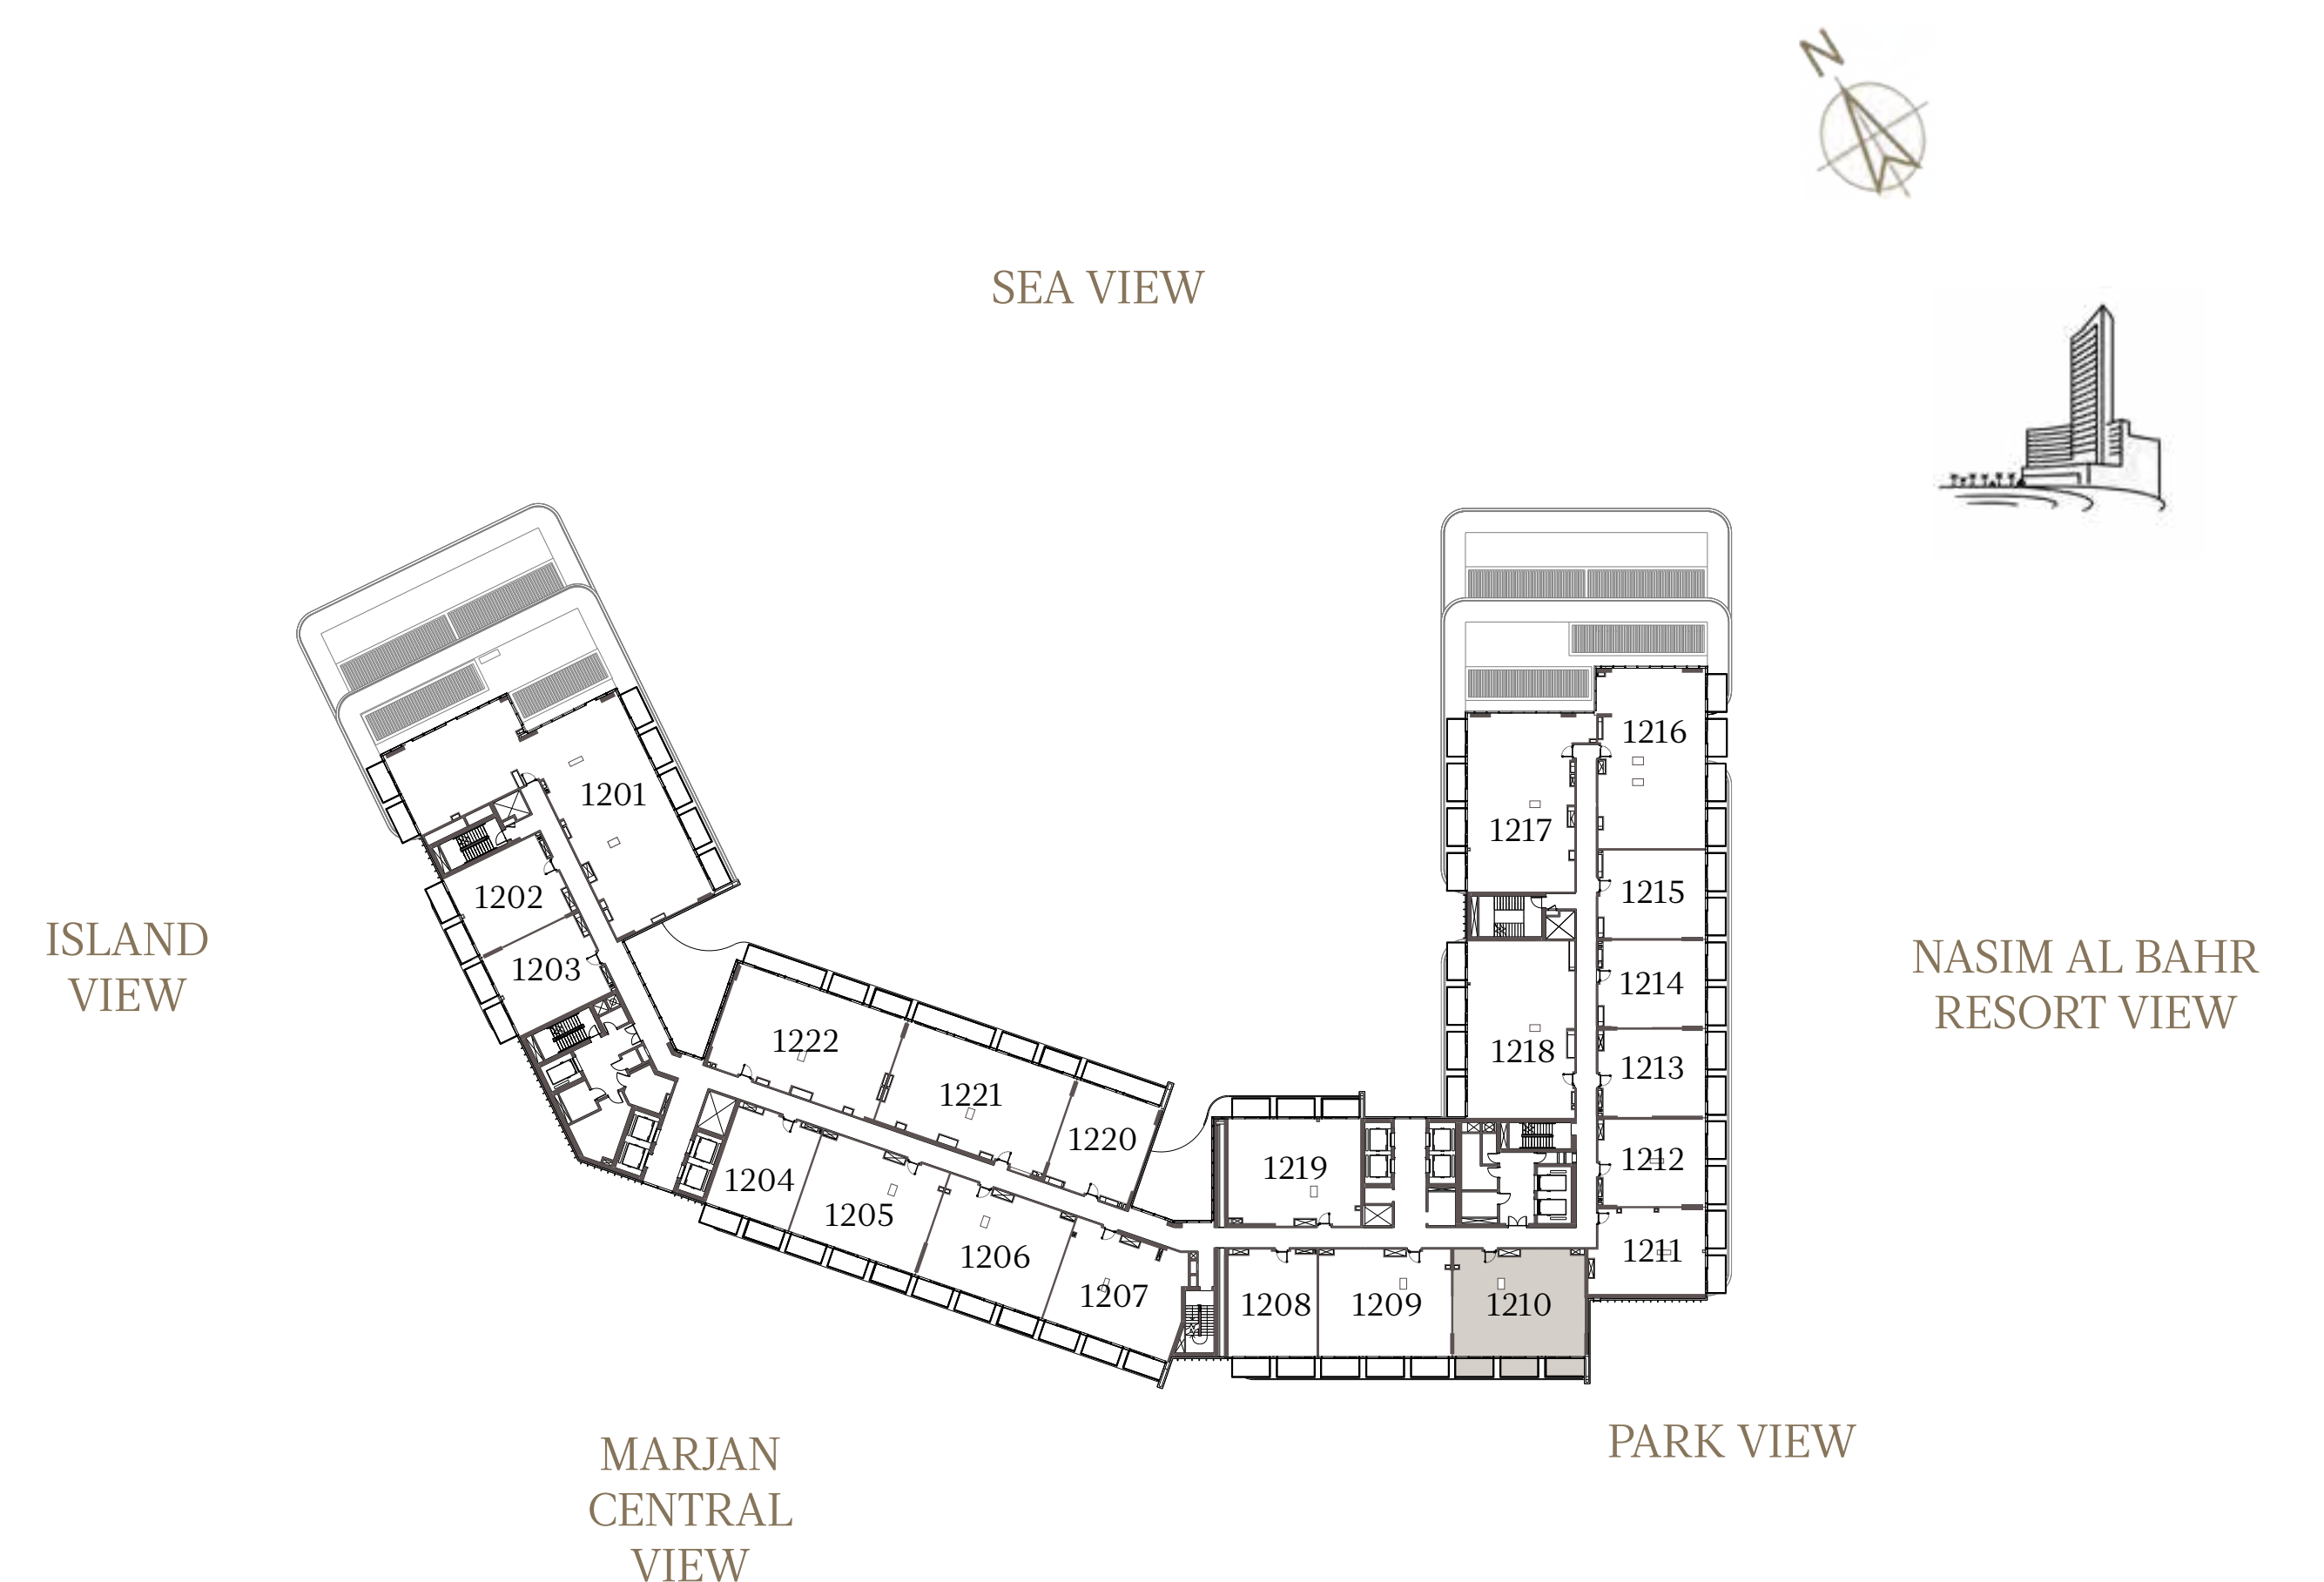

UNIT - 1210

INTERNAL AREA	128.25	sq.m.	1380.47	sq.ft.
OUTDOOR AREA	25.89	sq.m.	278.68	sq.ft.
TOTAL AREA	154.14	sq.m.	1659.15	sq.ft.