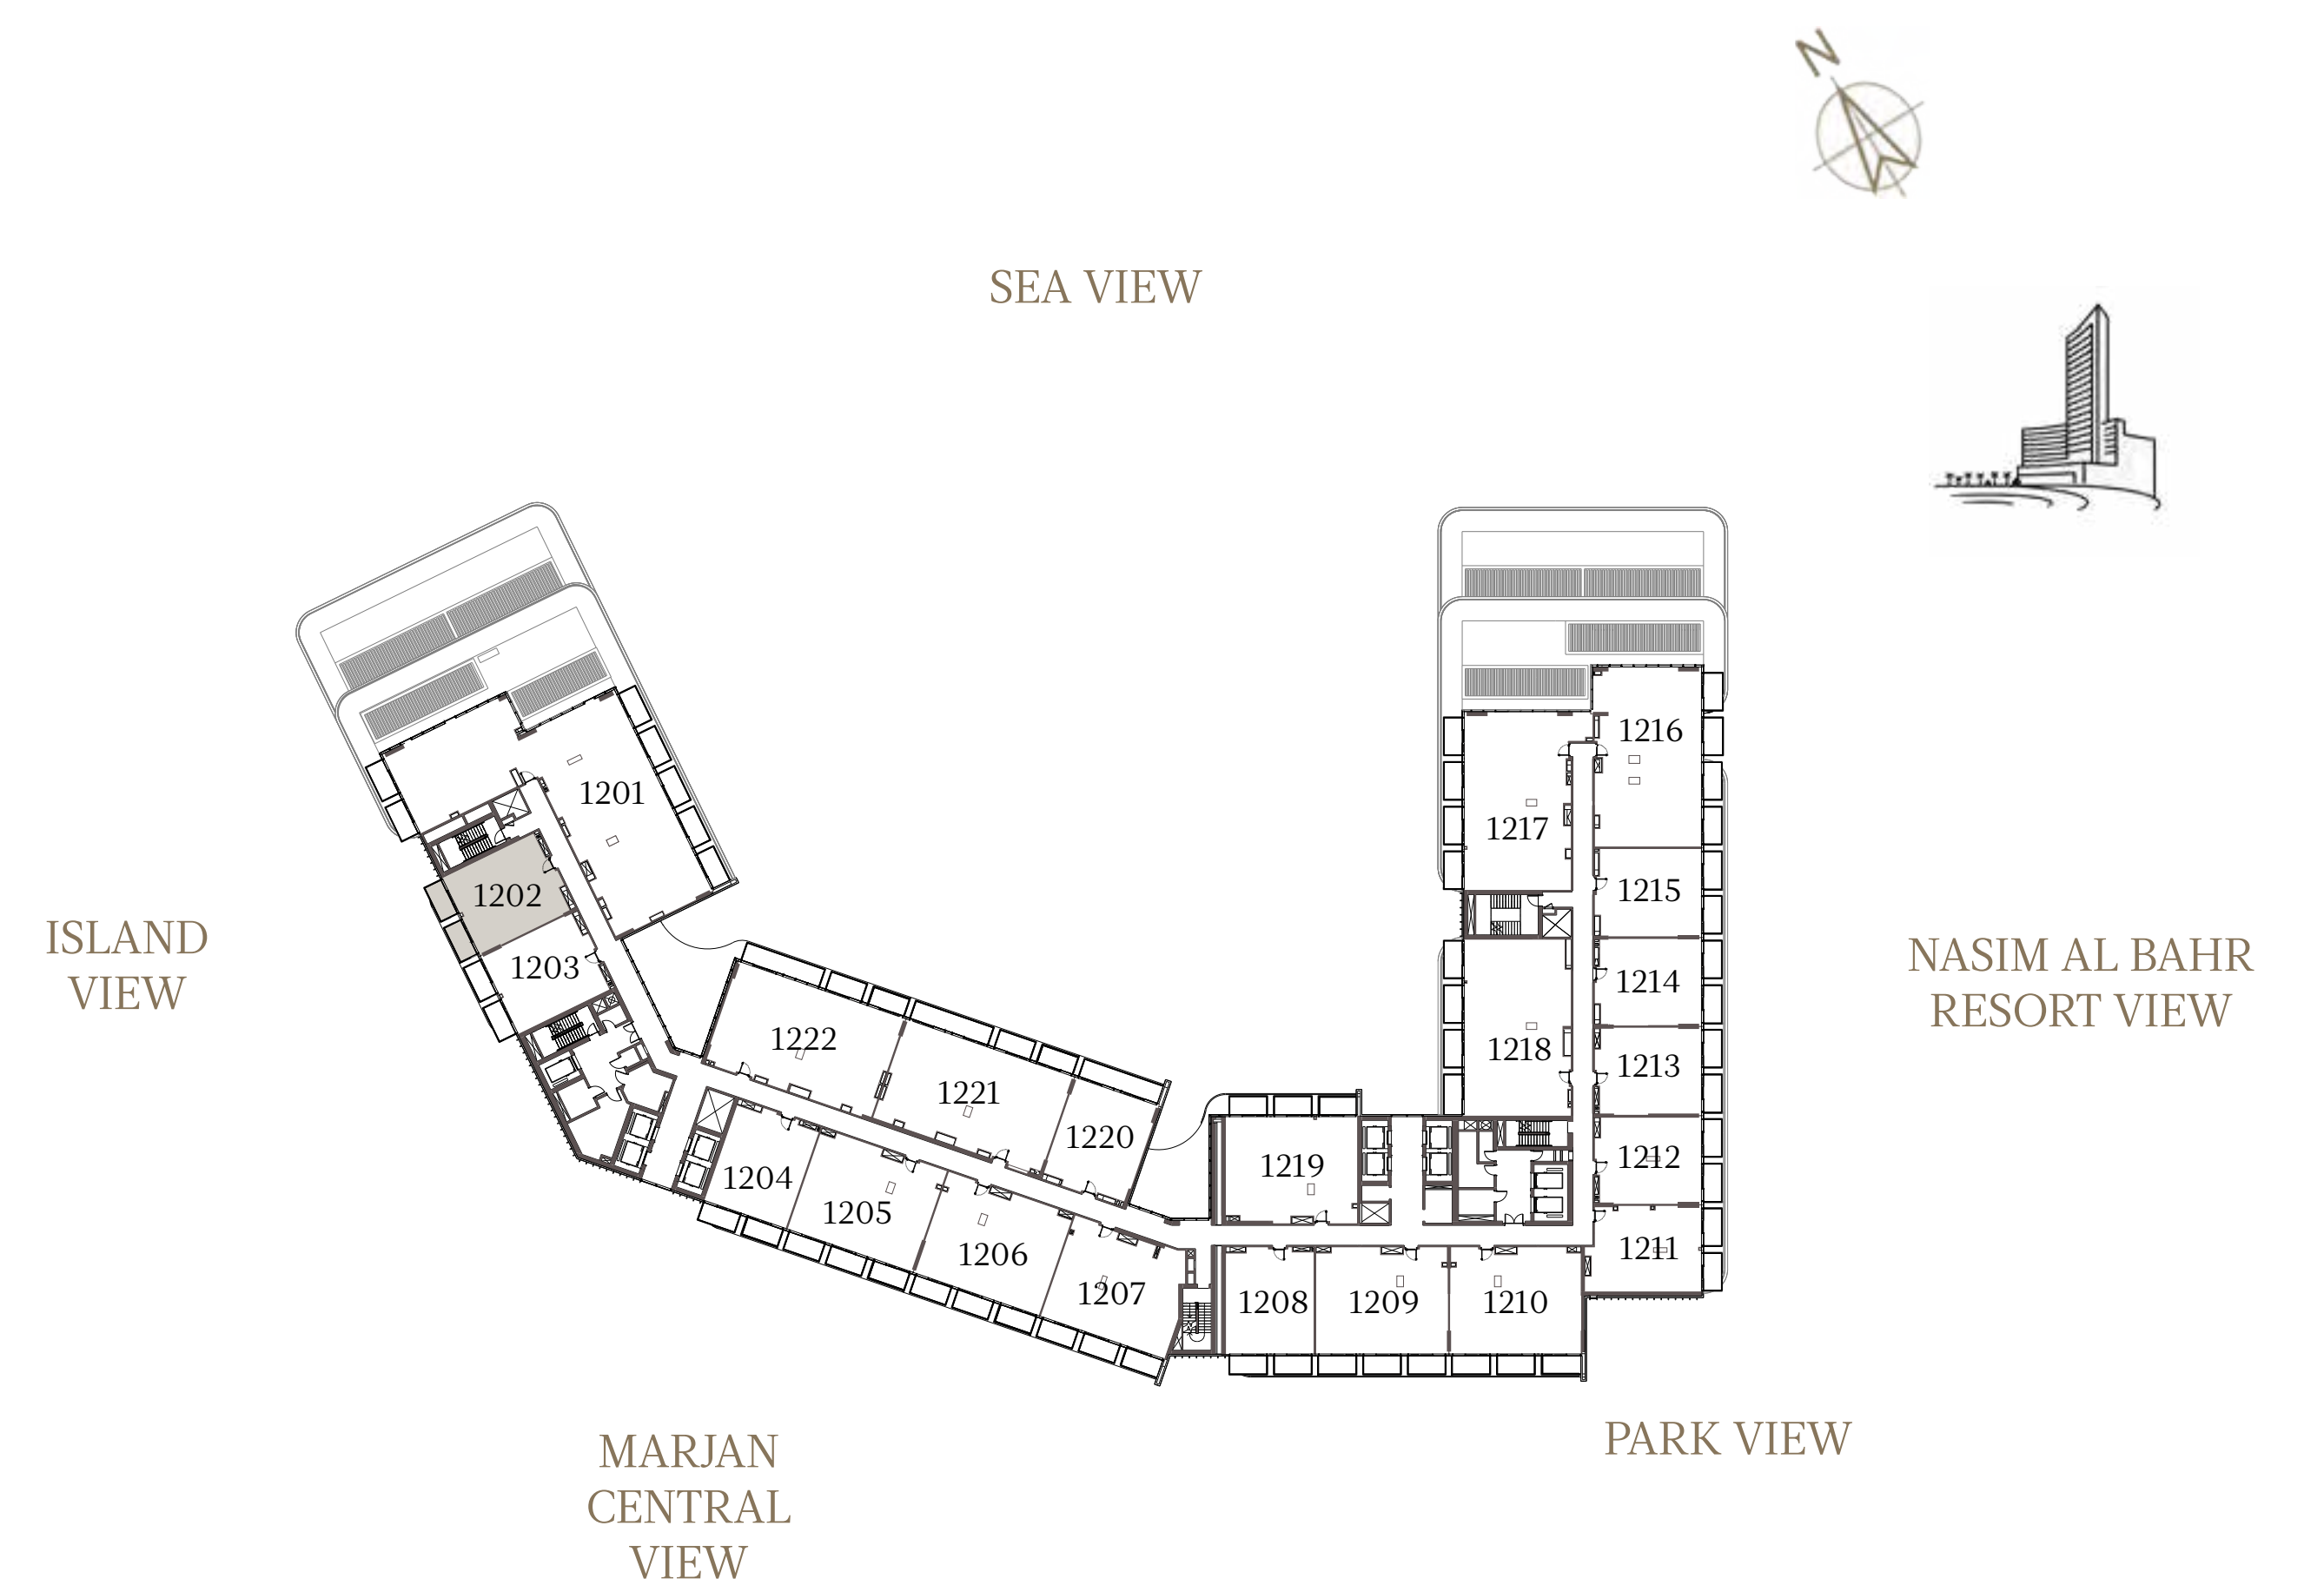

### UNIT - 1201

INTERNAL AREA	326.96	sq.m.	3519.37	sq.ft.
OUTDOOR AREA	113.15	sq.m.	1217.94	sq.ft.
TOTAL AREA	440.11	sq.m.	4737.30	sq.ft.

# 1 BEDROOM-1A

## UNIT - 1202

INTERNAL AREA	82.72 sq.m.	890.39 sq.ft.
OUTDOOR AREA	15.38 sq.m.	165.55 sq.ft.
TOTAL AREA	98.10 sq.m.	1055.94 sq.ft.