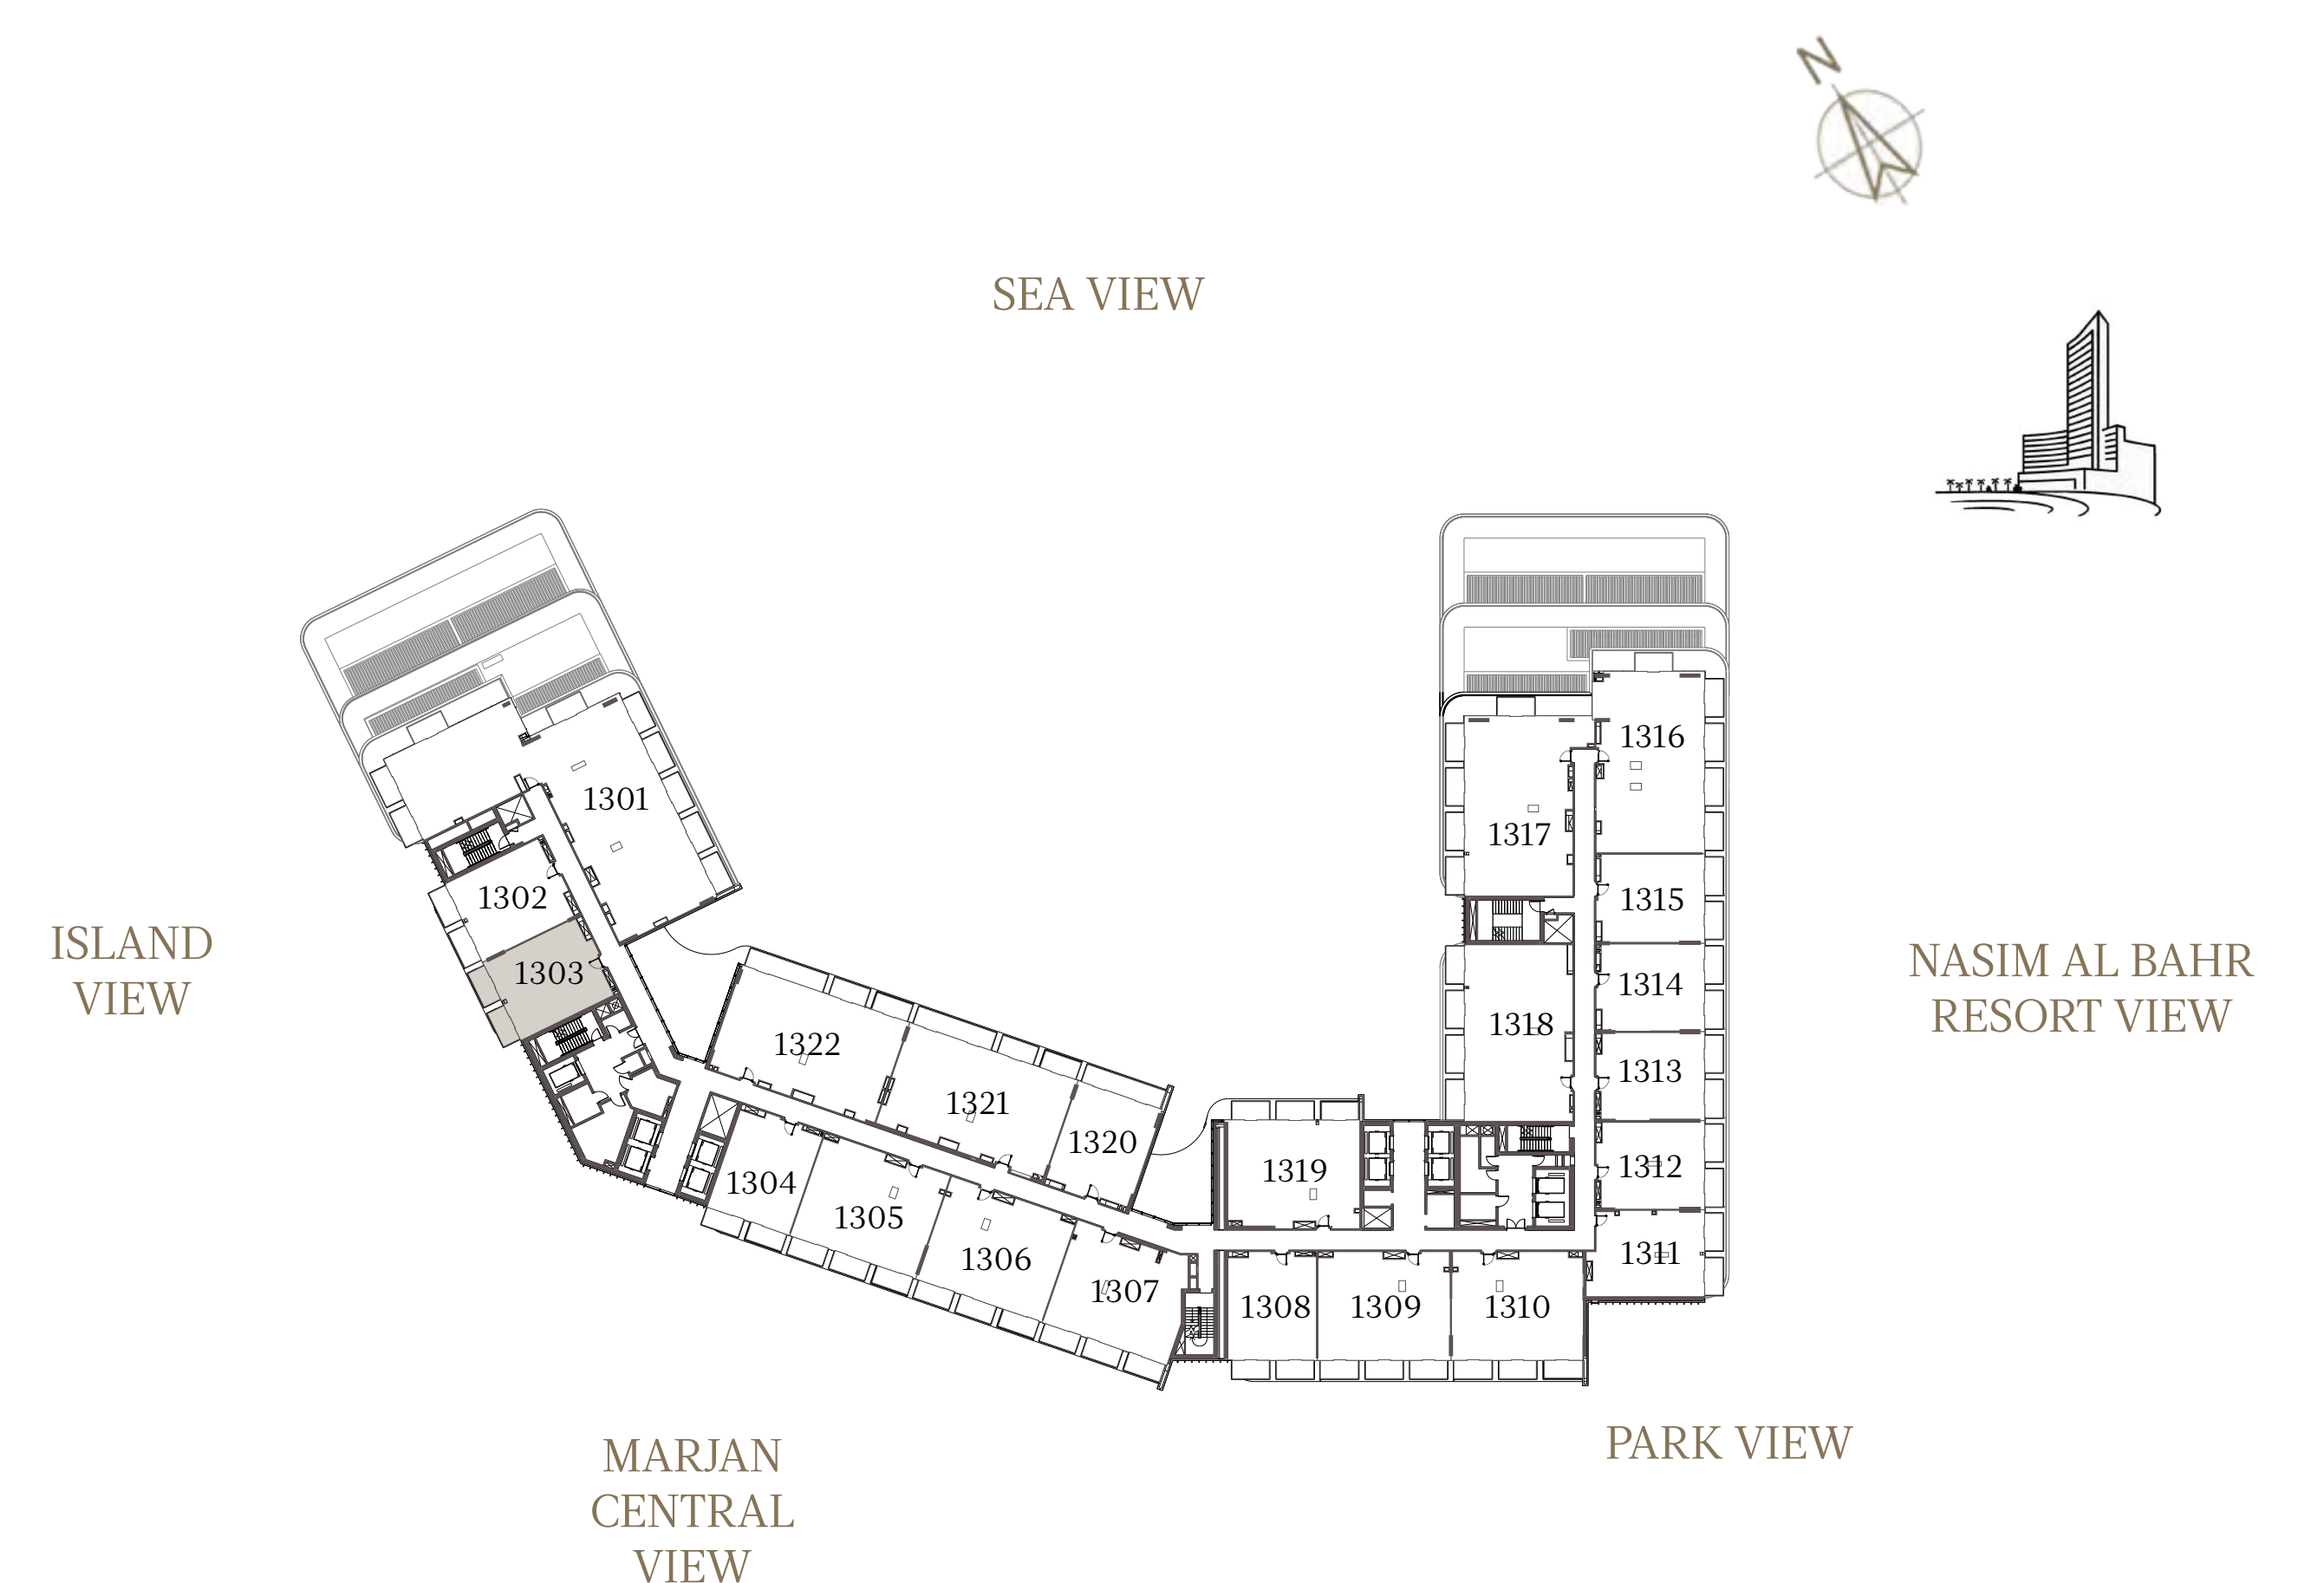

5 BEDROOM

UNIT - 1301

INTERNAL AREA	327.32 sq.m.	3523.24 sq.ft.
OUTDOOR AREA	57.22 sq.m.	615.91 sq.ft.
TOTAL AREA	384.54 sq.m.	4139.15 sq.ft.

1 BEDROOM-1A

UNIT - 1302

INTERNAL AREA	82.71 sq.m.	890.28 sq.ft.
OUTDOOR AREA	12.69 sq.m.	136.59 sq.ft.
TOTAL AREA	95.40 sq.m.	1026.88 sq.ft.

1 BEDROOM-1A

UNIT - 1303

INTERNAL AREA	82.72 sq.m.	890.39 sq.ft.
OUTDOOR AREA	12.52 sq.m.	134.76 sq.ft.
TOTAL AREA	95.24 sq.m.	1025.15 sq.ft.

1 BEDROOM-1A

UNIT - 1304

INTERNAL AREA	83.36 sq.m.	897.28 sq.ft.
OUTDOOR AREA	12.61 sq.m.	135.73 sq.ft.
TOTAL AREA	95.97 sq.m.	1033.01 sq.ft.

2 BEDROOM-1A

UNIT - 1305

INTERNAL AREA	128.37	sq.m.	1381.76	sq.ft.
OUTDOOR AREA	18.68	sq.m.	201.07	sq.ft.
TOTAL AREA	147.05	sq.m.	1582.83	sq.ft.

2 BEDROOM-1A

UNIT - 1306

INTERNAL AREA	128.35	sq.m.	1381.55	sq.ft.
OUTDOOR AREA	18.67	sq.m.	200.96	sq.ft.
TOTAL AREA	147.02	sq.m.	1582.51	sq.ft.