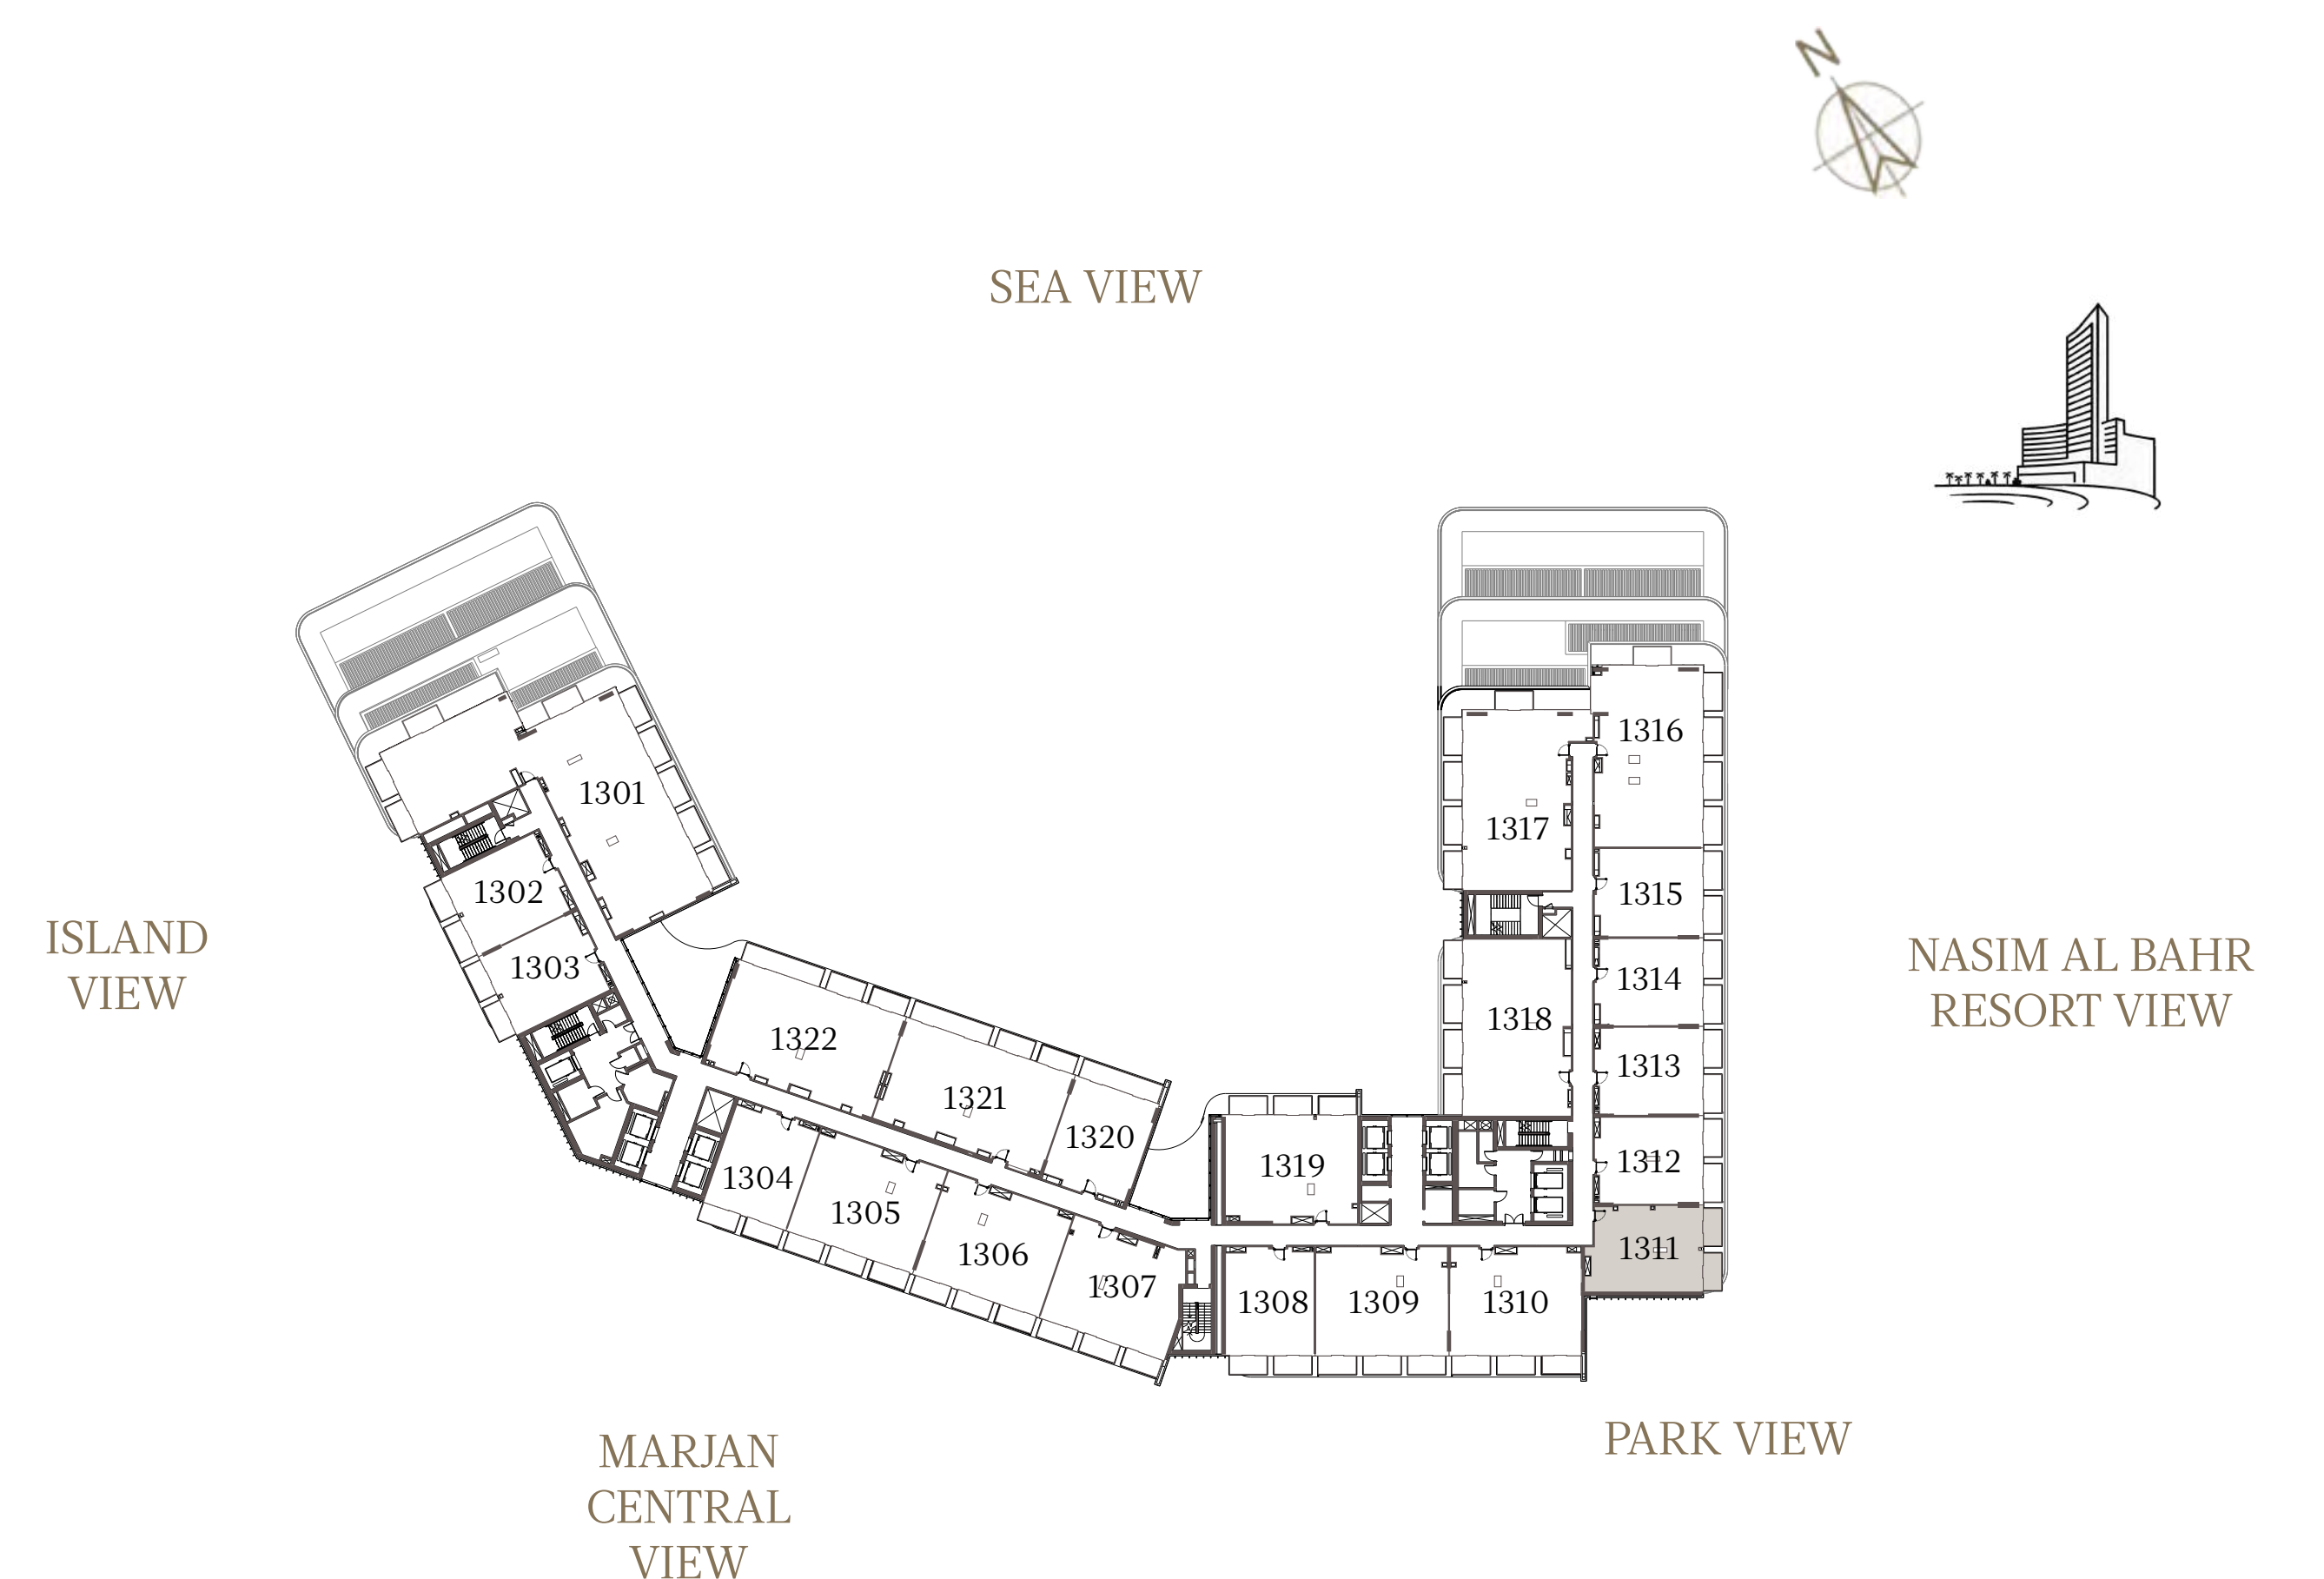

2 BEDROOM-1A

UNIT - 1309

INTERNAL AREA	128.31	sq.m.	1381.12	sq.ft.
OUTDOOR AREA	18.97	sq.m.	204.19	sq.ft.
TOTAL AREA	147.28	sq.m.	1585.31	sq.ft.

2 BEDROOM-1A

UNIT - 1310

INTERNAL AREA	128.25	sq.m.	1380.47	sq.ft.
OUTDOOR AREA	19.39	sq.m.	208.71	sq.ft.
TOTAL AREA	147.64	sq.m.	1589.18	sq.ft.

1 BEDROOM-CORNER 1

UNIT - 1311

INTERNAL AREA	89.69 sq.m.	965.42 sq.ft.
OUTDOOR AREA	12.56 sq.m.	135.19 sq.ft.
TOTAL AREA	102.25 sq.m.	1100.61 sq.ft.

1 BEDROOM-1A

UNIT - 1312

INTERNAL AREA	84.57 sq.m.	910.30 sq.ft.
OUTDOOR AREA	12.69 sq.m.	136.59 sq.ft.
TOTAL AREA	97.26 sq.m.	1046.90 sq.ft.