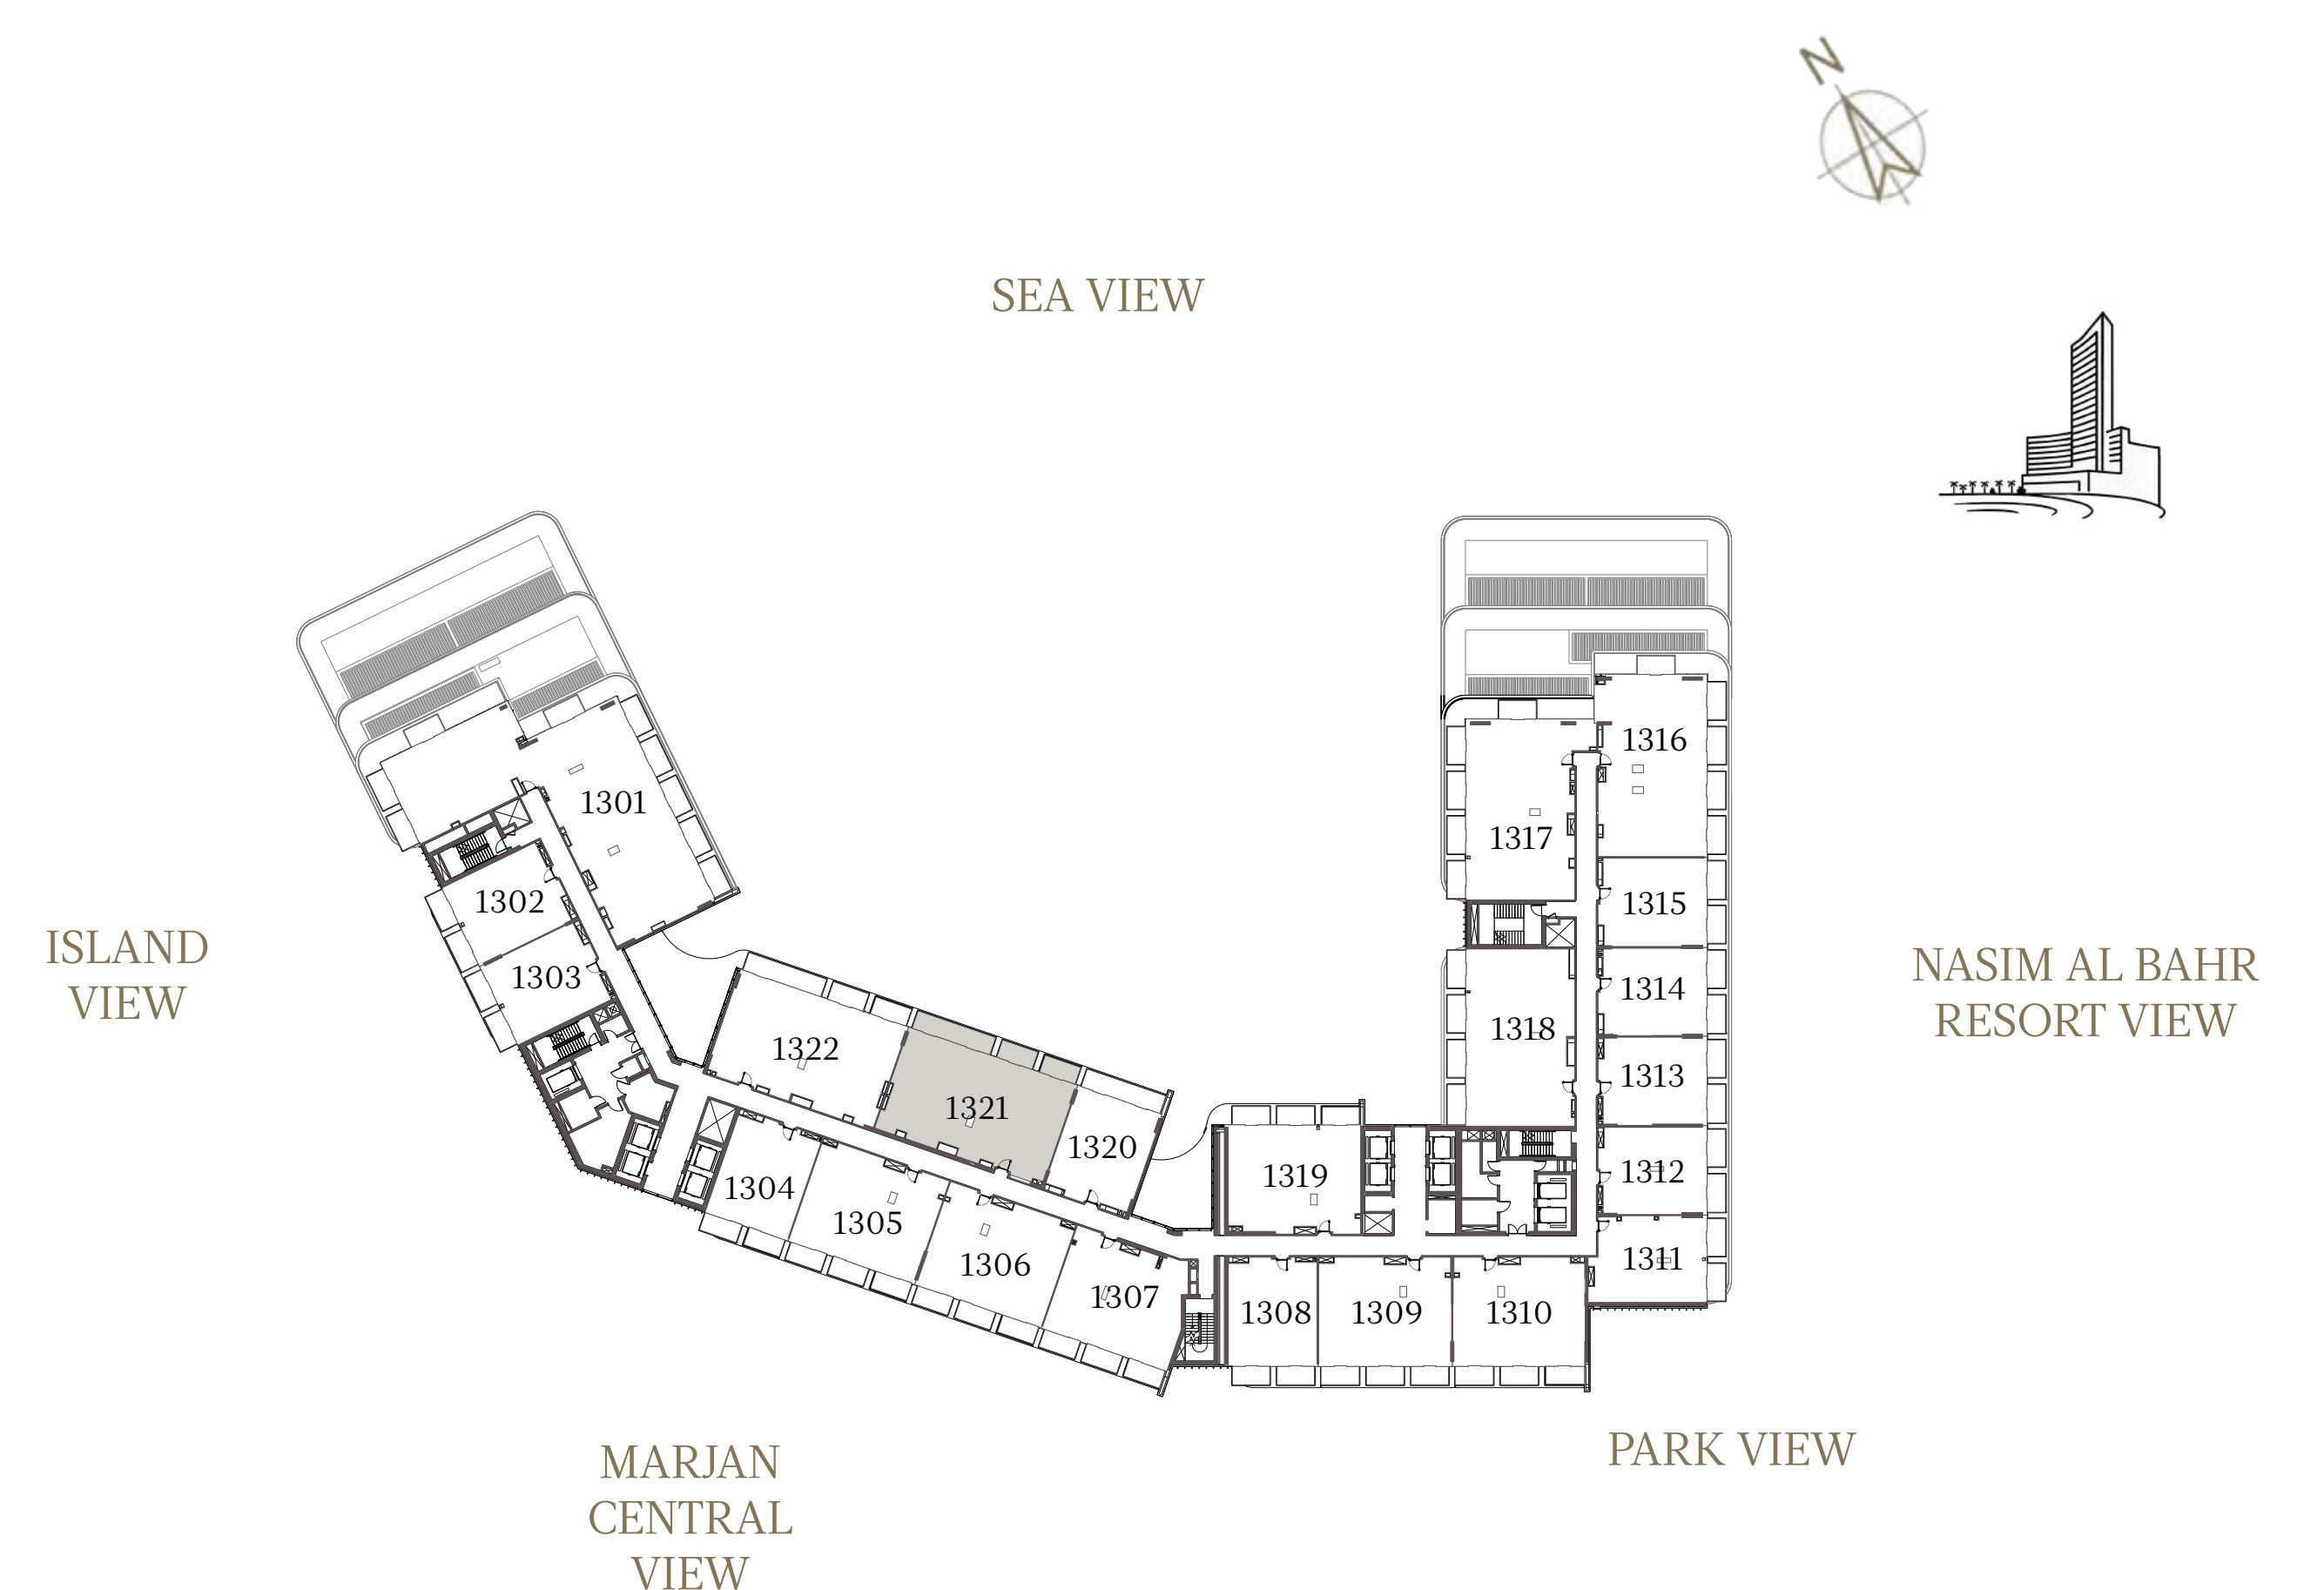

2 BEDROOM-2

UNIT - 1319

INTERNAL AREA	129.08	sq.m.	1389.41	sq.ft.
OUTDOOR AREA	19.01	sq.m.	204.62	sq.ft.
TOTAL AREA	148.09	sq.m.	1594.03	sq.ft.

1 BEDROOM-1A

UNIT - 1320

INTERNAL AREA	85.76 sq.m.	923.11 sq.ft.
OUTDOOR AREA	14.47 sq.m.	155.75 sq.ft.
TOTAL AREA	100.23 sq.m.	1078.87 sq.ft.

3 BEDROOM-1B

UNIT - 1321

INTERNAL AREA	166.31 sq.m.	1790.15 sq.ft.
OUTDOOR AREA	26.17 sq.m.	281.69 sq.ft.
TOTAL AREA	192.48 sq.m.	2071.84 sq.ft.

3 BEDROOM-1B

UNIT - 1322

INTERNAL AREA	169.94	sq.m.	1829.22	sq.ft.
OUTDOOR AREA	26.09	sq.m.	280.83	sq.ft.
TOTAL AREA	196.03	sq.m.	2110.05	sq.ft.