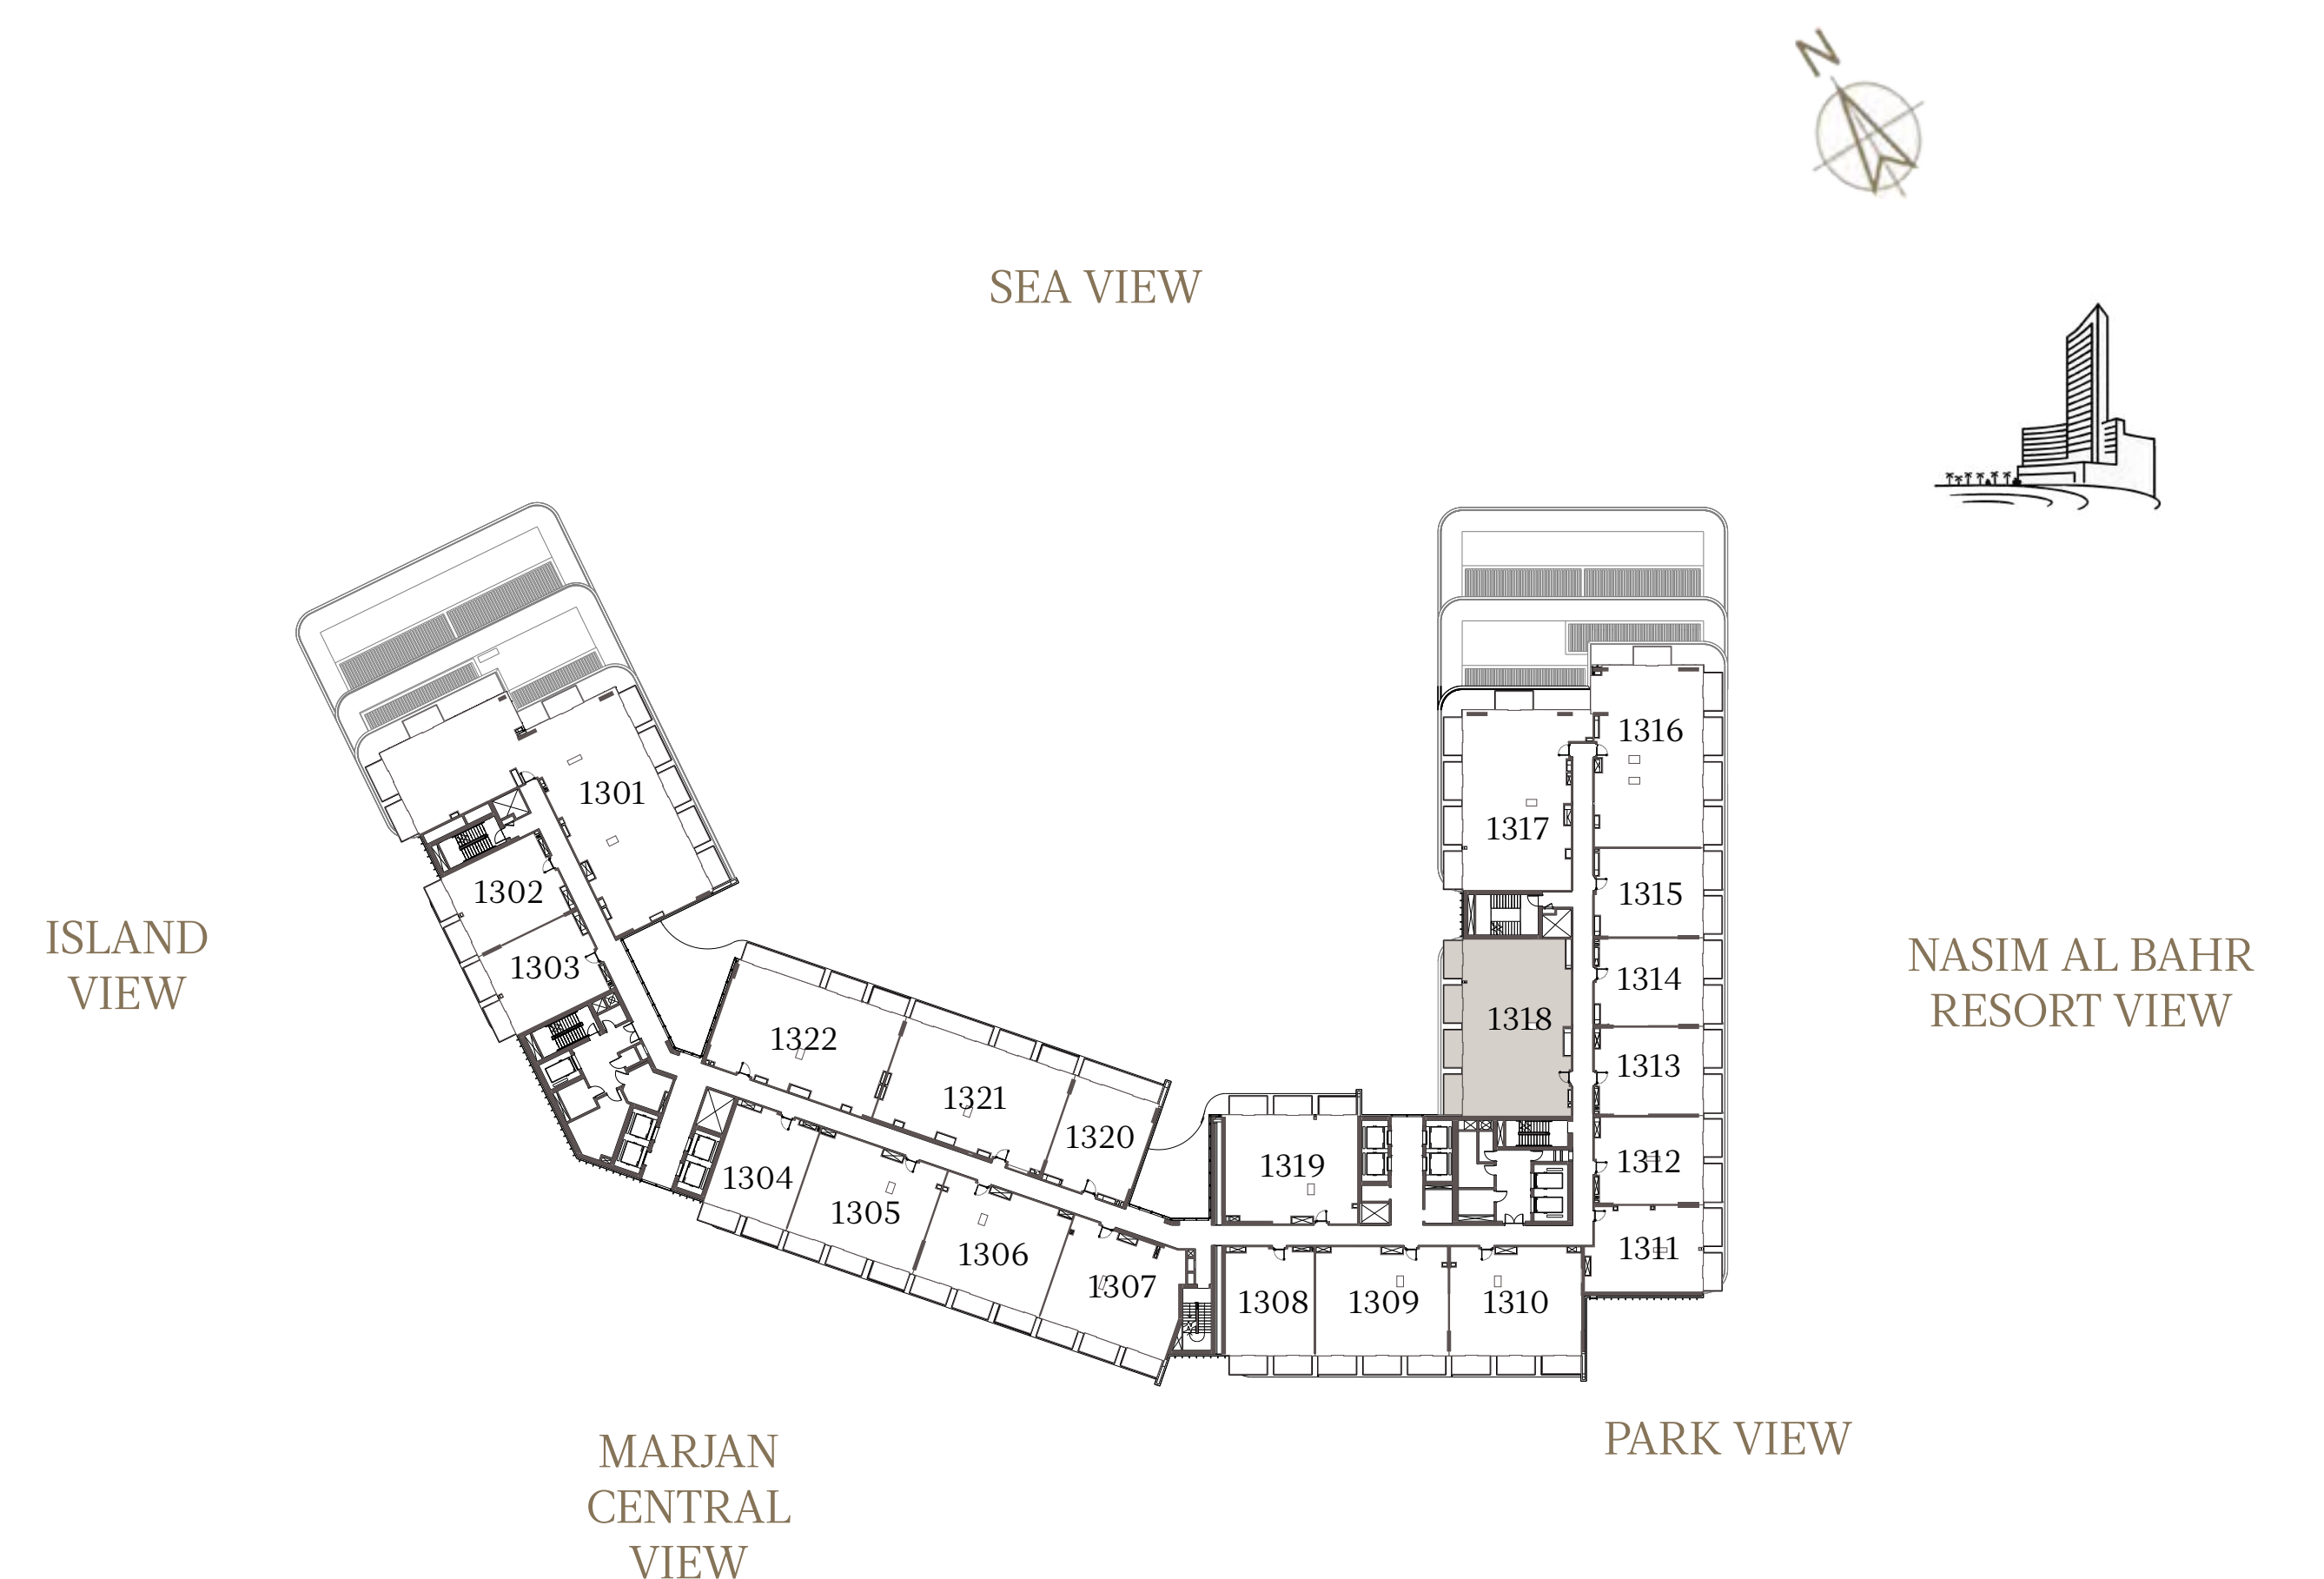

3 BEDROOM-6

UNIT - 1317

INTERNAL AREA	179.60	sq.m.	1933.20	sq.ft.
OUTDOOR AREA	31.40	sq.m.	337.99	sq.ft.
TOTAL AREA	211.00	sq.m.	2271.19	sq.ft.

3 BEDROOM-7

UNIT - 1318

INTERNAL AREA	169.00	sq.m.	1819.10	sq.ft.
OUTDOOR AREA	25.57	sq.m.	275.23	sq.ft.
TOTAL AREA	194.57	sq.m.	2094.33	sq.ft.

2 BEDROOM-2

UNIT - 1319

INTERNAL AREA	129.08	sq.m.	1389.41	sq.ft.
OUTDOOR AREA	19.01	sq.m.	204.62	sq.ft.
TOTAL AREA	148.09	sq.m.	1594.03	sq.ft.

1 BEDROOM-1A

UNIT - 1320

INTERNAL AREA	85.76 sq.m.	923.11 sq.ft.
OUTDOOR AREA	14.47 sq.m.	155.75 sq.ft.
TOTAL AREA	100.23 sq.m.	1078.87 sq.ft.