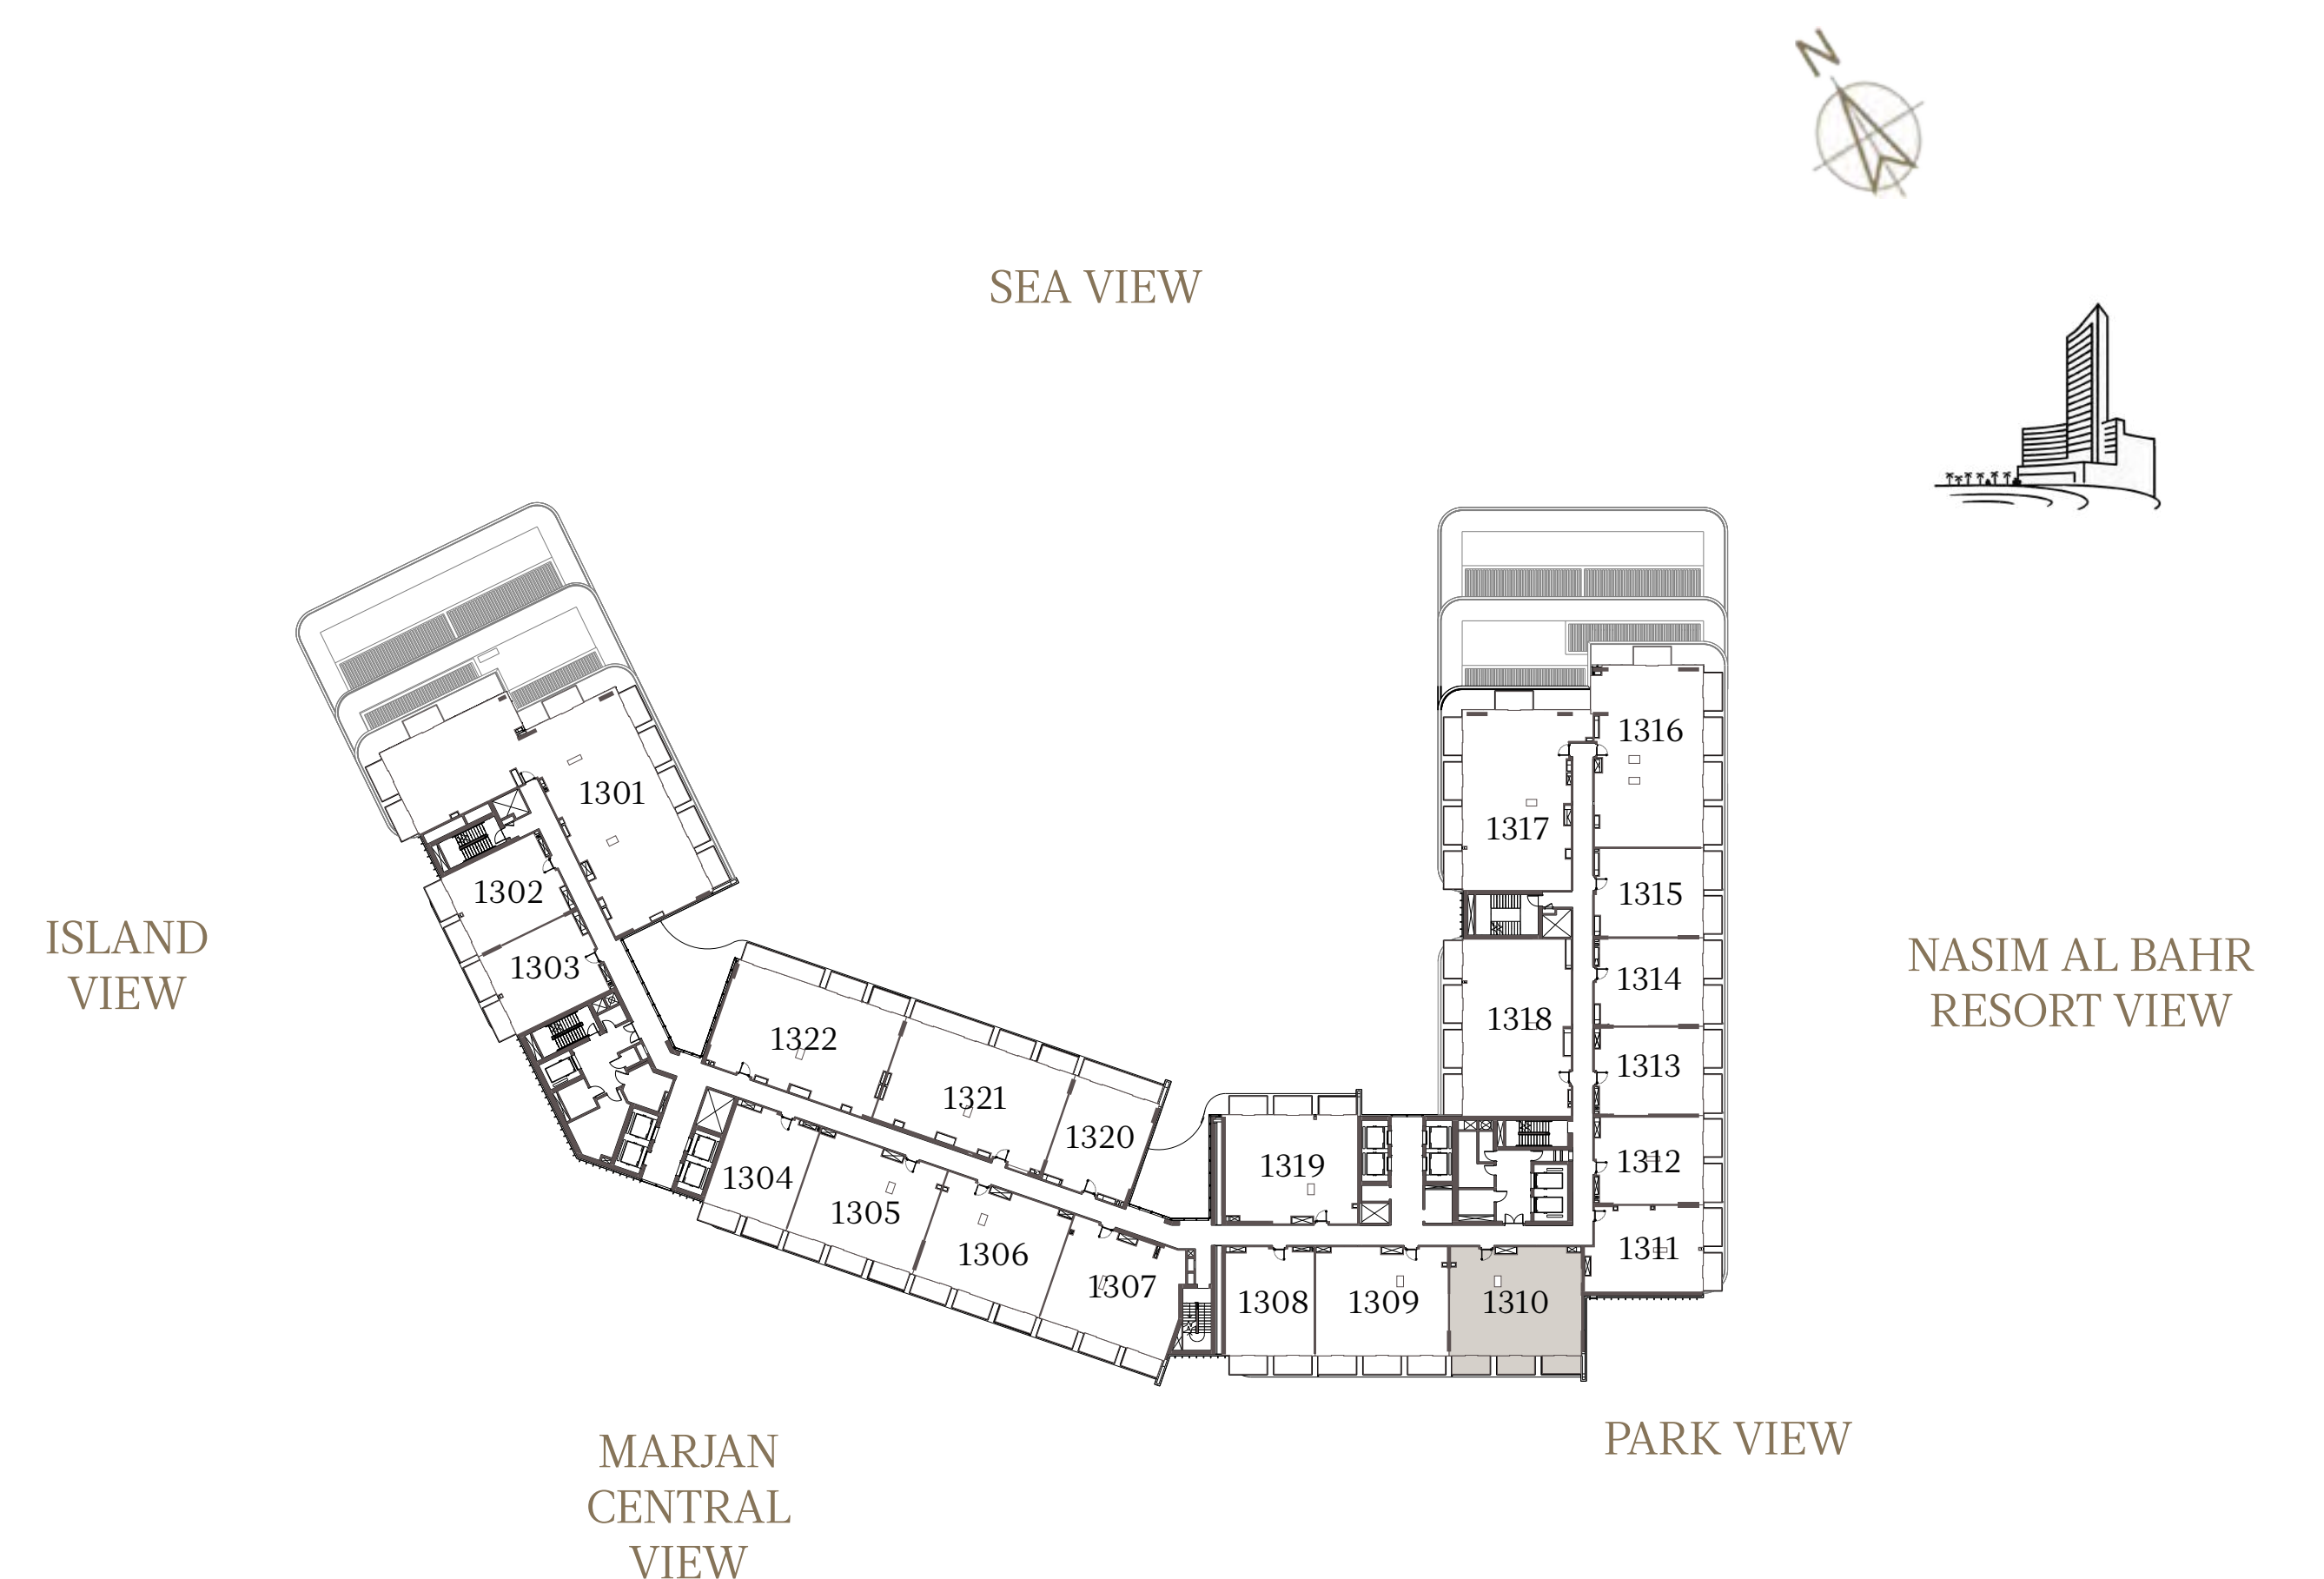

2 BEDROOM-1A

UNIT - 1309

INTERNAL AREA	128.31	sq.m.	1381.12	sq.ft.
OUTDOOR AREA	18.97	sq.m.	204.19	sq.ft.
TOTAL AREA	147.28	sq.m.	1585.31	sq.ft.

2 BEDROOM-1A

UNIT - 1310

INTERNAL AREA	128.25	sq.m.	1380.47	sq.ft.
OUTDOOR AREA	19.39	sq.m.	208.71	sq.ft.
TOTAL AREA	147.64	sq.m.	1589.18	sq.ft.

1 BEDROOM-CORNER 1

UNIT - 1311

INTERNAL AREA	89.69 sq.m.	965.42 sq.ft.
OUTDOOR AREA	12.56 sq.m.	135.19 sq.ft.
TOTAL AREA	102.25 sq.m.	1100.61 sq.ft.

1 BEDROOM-1A

UNIT - 1312

INTERNAL AREA	84.57 sq.m.	910.30 sq.ft.
OUTDOOR AREA	12.69 sq.m.	136.59 sq.ft.
TOTAL AREA	97.26 sq.m.	1046.90 sq.ft.