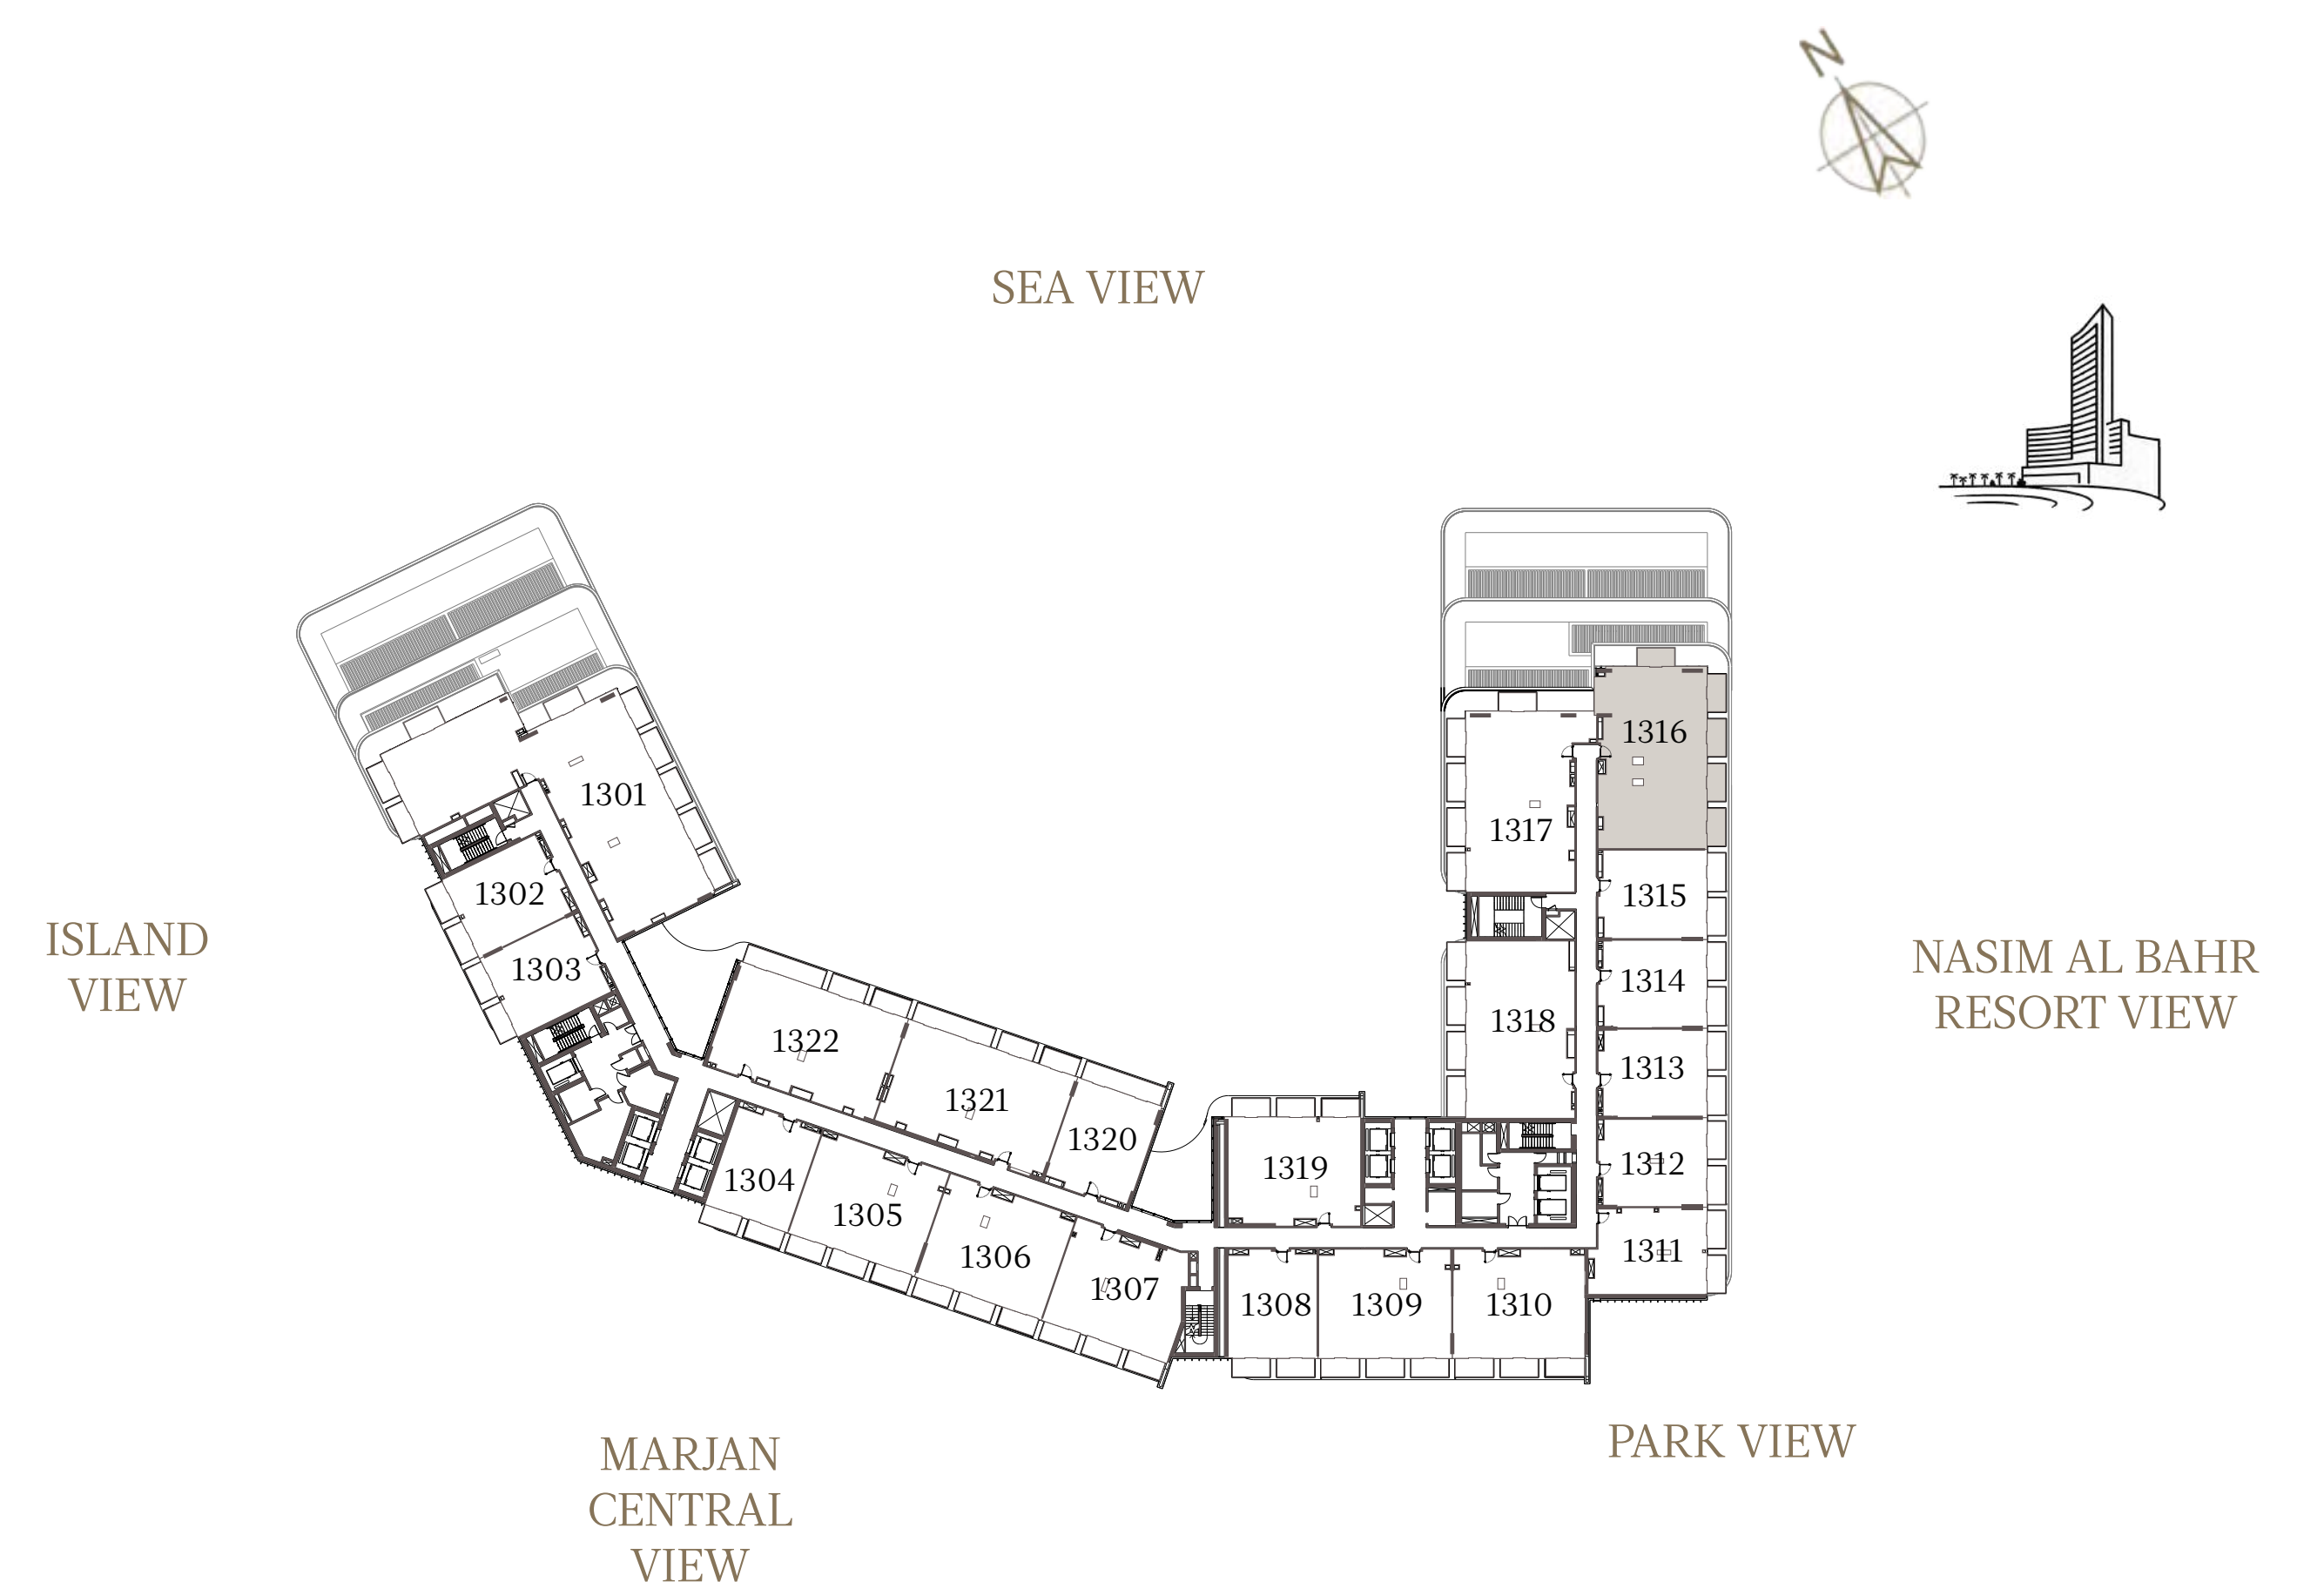

1 BEDROOM-1A

UNIT - 1315

INTERNAL AREA	85.66 sq.m.	922.04 sq.ft.
OUTDOOR AREA	12.69 sq.m.	136.59 sq.ft.
TOTAL AREA	98.35 sq.m.	1058.63 sq.ft.

3 BEDROOM-4

UNIT - 1316

INTERNAL AREA	176.11	sq.m.	1895.63	sq.ft.
OUTDOOR AREA	31.58	sq.m.	339.92	sq.ft.
TOTAL AREA	207.69	sq.m.	2235.56	sq.ft.

3 BEDROOM-6

UNIT - 1317

INTERNAL AREA	179.60	sq.m.	1933.20	sq.ft.
OUTDOOR AREA	31.40	sq.m.	337.99	sq.ft.
TOTAL AREA	211.00	sq.m.	2271.19	sq.ft.

3 BEDROOM-7

UNIT - 1318

INTERNAL AREA	169.00	sq.m.	1819.10	sq.ft.
OUTDOOR AREA	25.57	sq.m.	275.23	sq.ft.
TOTAL AREA	194.57	sq.m.	2094.33	sq.ft.