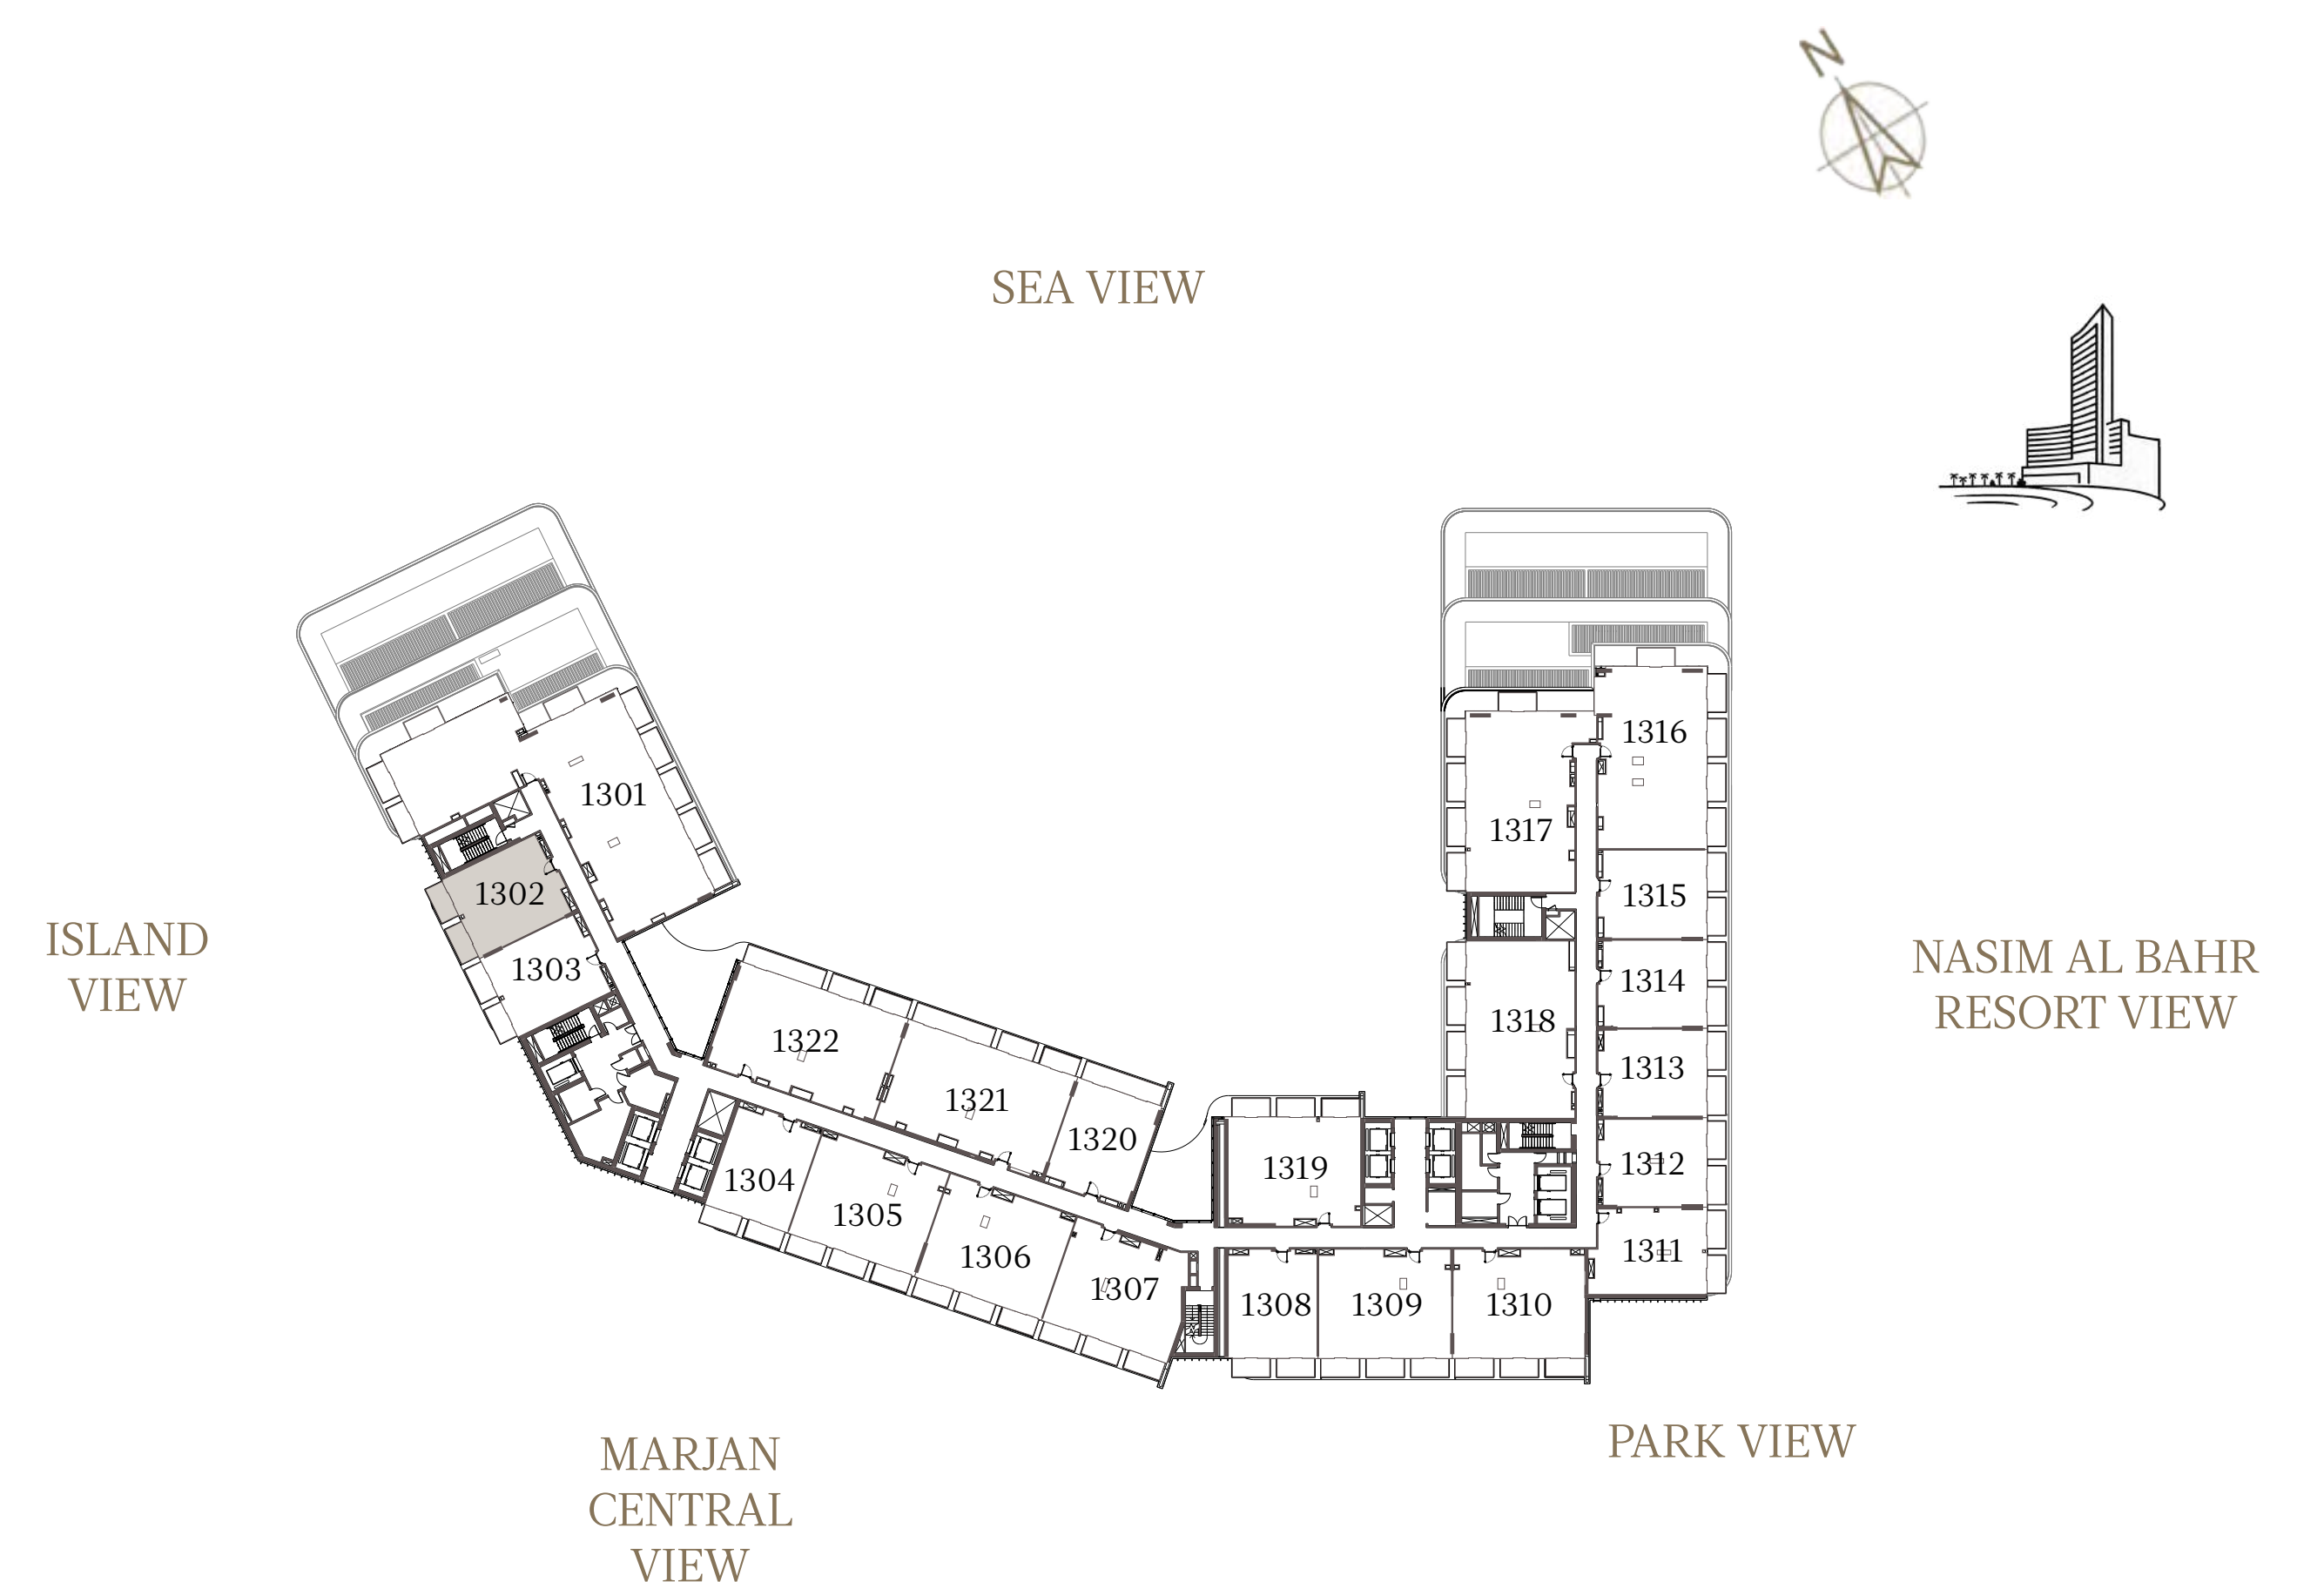

5 BEDROOM

UNIT - 1301

INTERNAL AREA	327.32 sq.m.	3523.24 sq.ft.
OUTDOOR AREA	57.22 sq.m.	615.91 sq.ft.
TOTAL AREA	384.54 sq.m.	4139.15 sq.ft.

1 BEDROOM-1A

UNIT - 1302

INTERNAL AREA	82.71 sq.m.	890.28 sq.ft.
OUTDOOR AREA	12.69 sq.m.	136.59 sq.ft.
TOTAL AREA	95.40 sq.m.	1026.88 sq.ft.

1 BEDROOM-1A

UNIT - 1303

INTERNAL AREA	82.72 sq.m.	890.39 sq.ft.
OUTDOOR AREA	12.52 sq.m.	134.76 sq.ft.
TOTAL AREA	95.24 sq.m.	1025.15 sq.ft.

1 BEDROOM-1A

UNIT - 1304

INTERNAL AREA	83.36 sq.m.	897.28 sq.ft.
OUTDOOR AREA	12.61 sq.m.	135.73 sq.ft.
TOTAL AREA	95.97 sq.m.	1033.01 sq.ft.

2 BEDROOM-1A

UNIT - 1305

INTERNAL AREA	128.37	sq.m.	1381.76	sq.ft.
OUTDOOR AREA	18.68	sq.m.	201.07	sq.ft.
TOTAL AREA	147.05	sq.m.	1582.83	sq.ft.

2 BEDROOM-1A

UNIT - 1306

INTERNAL AREA	128.35	sq.m.	1381.55	sq.ft.
OUTDOOR AREA	18.67	sq.m.	200.96	sq.ft.
TOTAL AREA	147.02	sq.m.	1582.51	sq.ft.