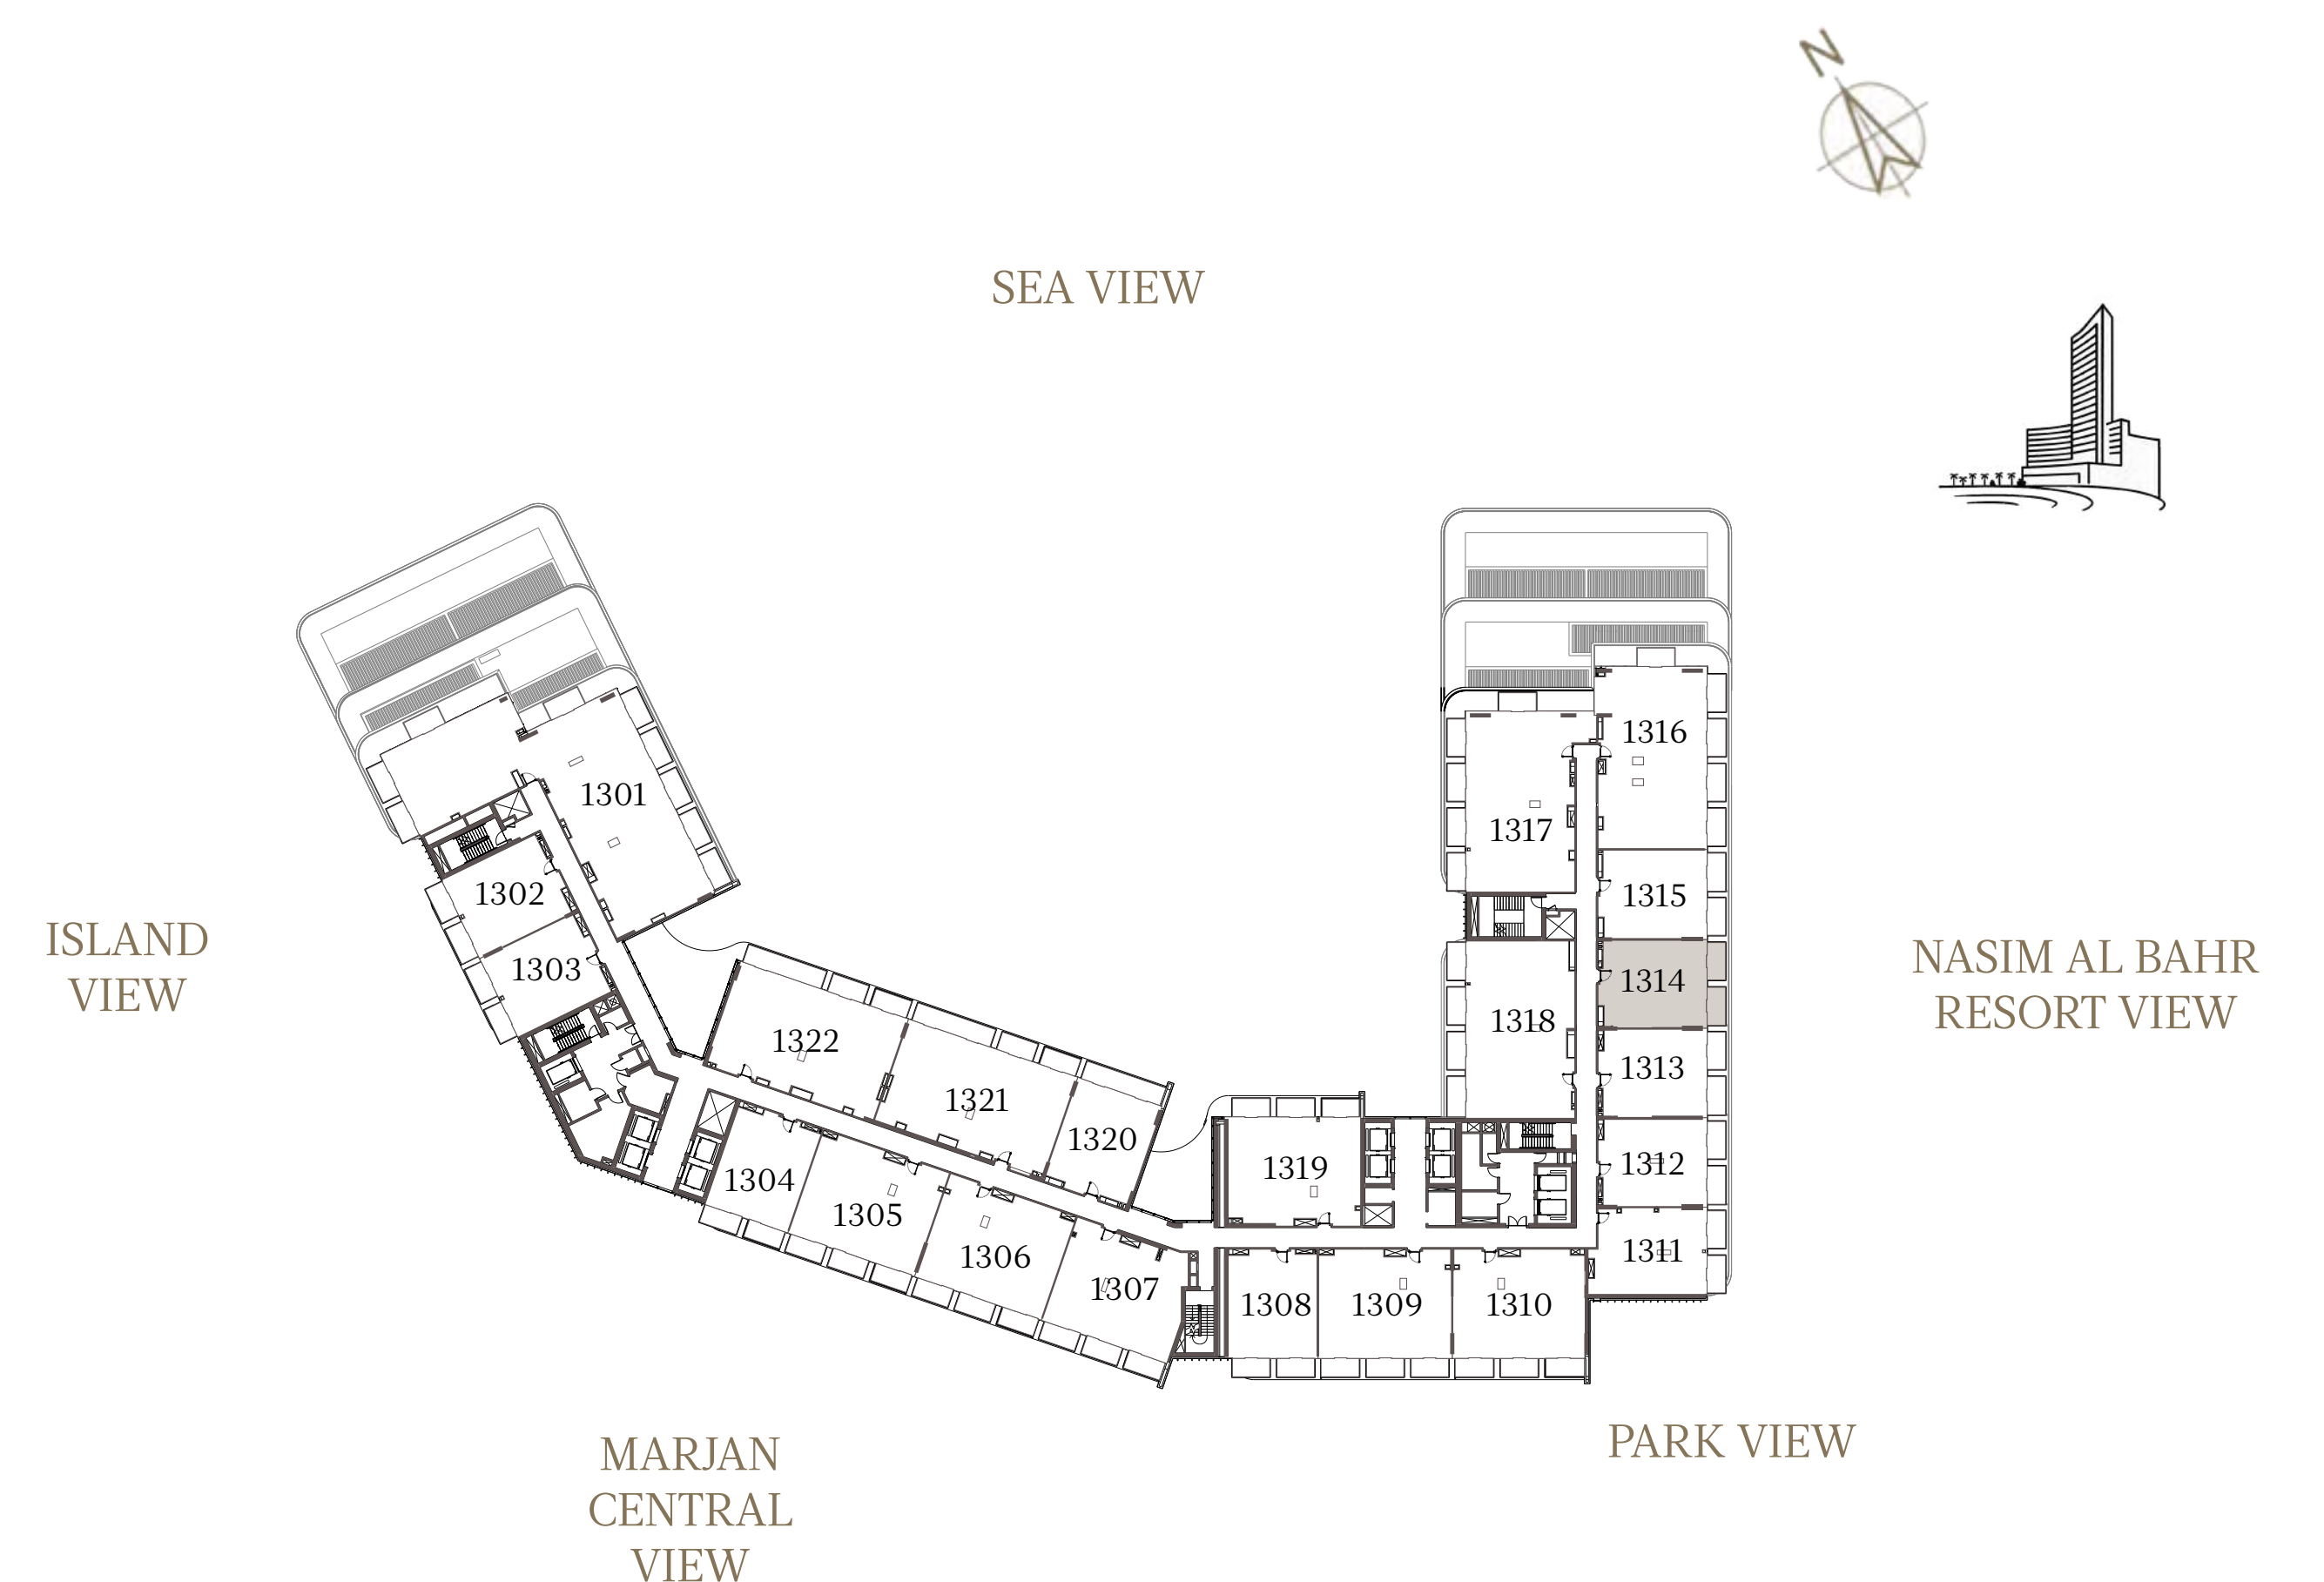

1 BEDROOM-CORNER 1

UNIT - 1311

INTERNAL AREA	89.69 sq.m.	965.42 sq.ft.
OUTDOOR AREA	12.56 sq.m.	135.19 sq.ft.
TOTAL AREA	102.25 sq.m.	1100.61 sq.ft.

1 BEDROOM-1A

UNIT - 1312

INTERNAL AREA	84.57 sq.m.	910.30 sq.ft.
OUTDOOR AREA	12.69 sq.m.	136.59 sq.ft.
TOTAL AREA	97.26 sq.m.	1046.90 sq.ft.

1 BEDROOM-1A

UNIT - 1313

INTERNAL AREA	85.12 sq.m.	916.22 sq.ft.
OUTDOOR AREA	12.69 sq.m.	136.59 sq.ft.
TOTAL AREA	97.81 sq.m.	1052.82 sq.ft.

1 BEDROOM-1A

UNIT - 1314

INTERNAL AREA	84.62 sq.m.	910.84 sq.ft.
OUTDOOR AREA	12.69 sq.m.	136.59 sq.ft.
TOTAL AREA	97.31 sq.m.	1047.44 sq.ft.