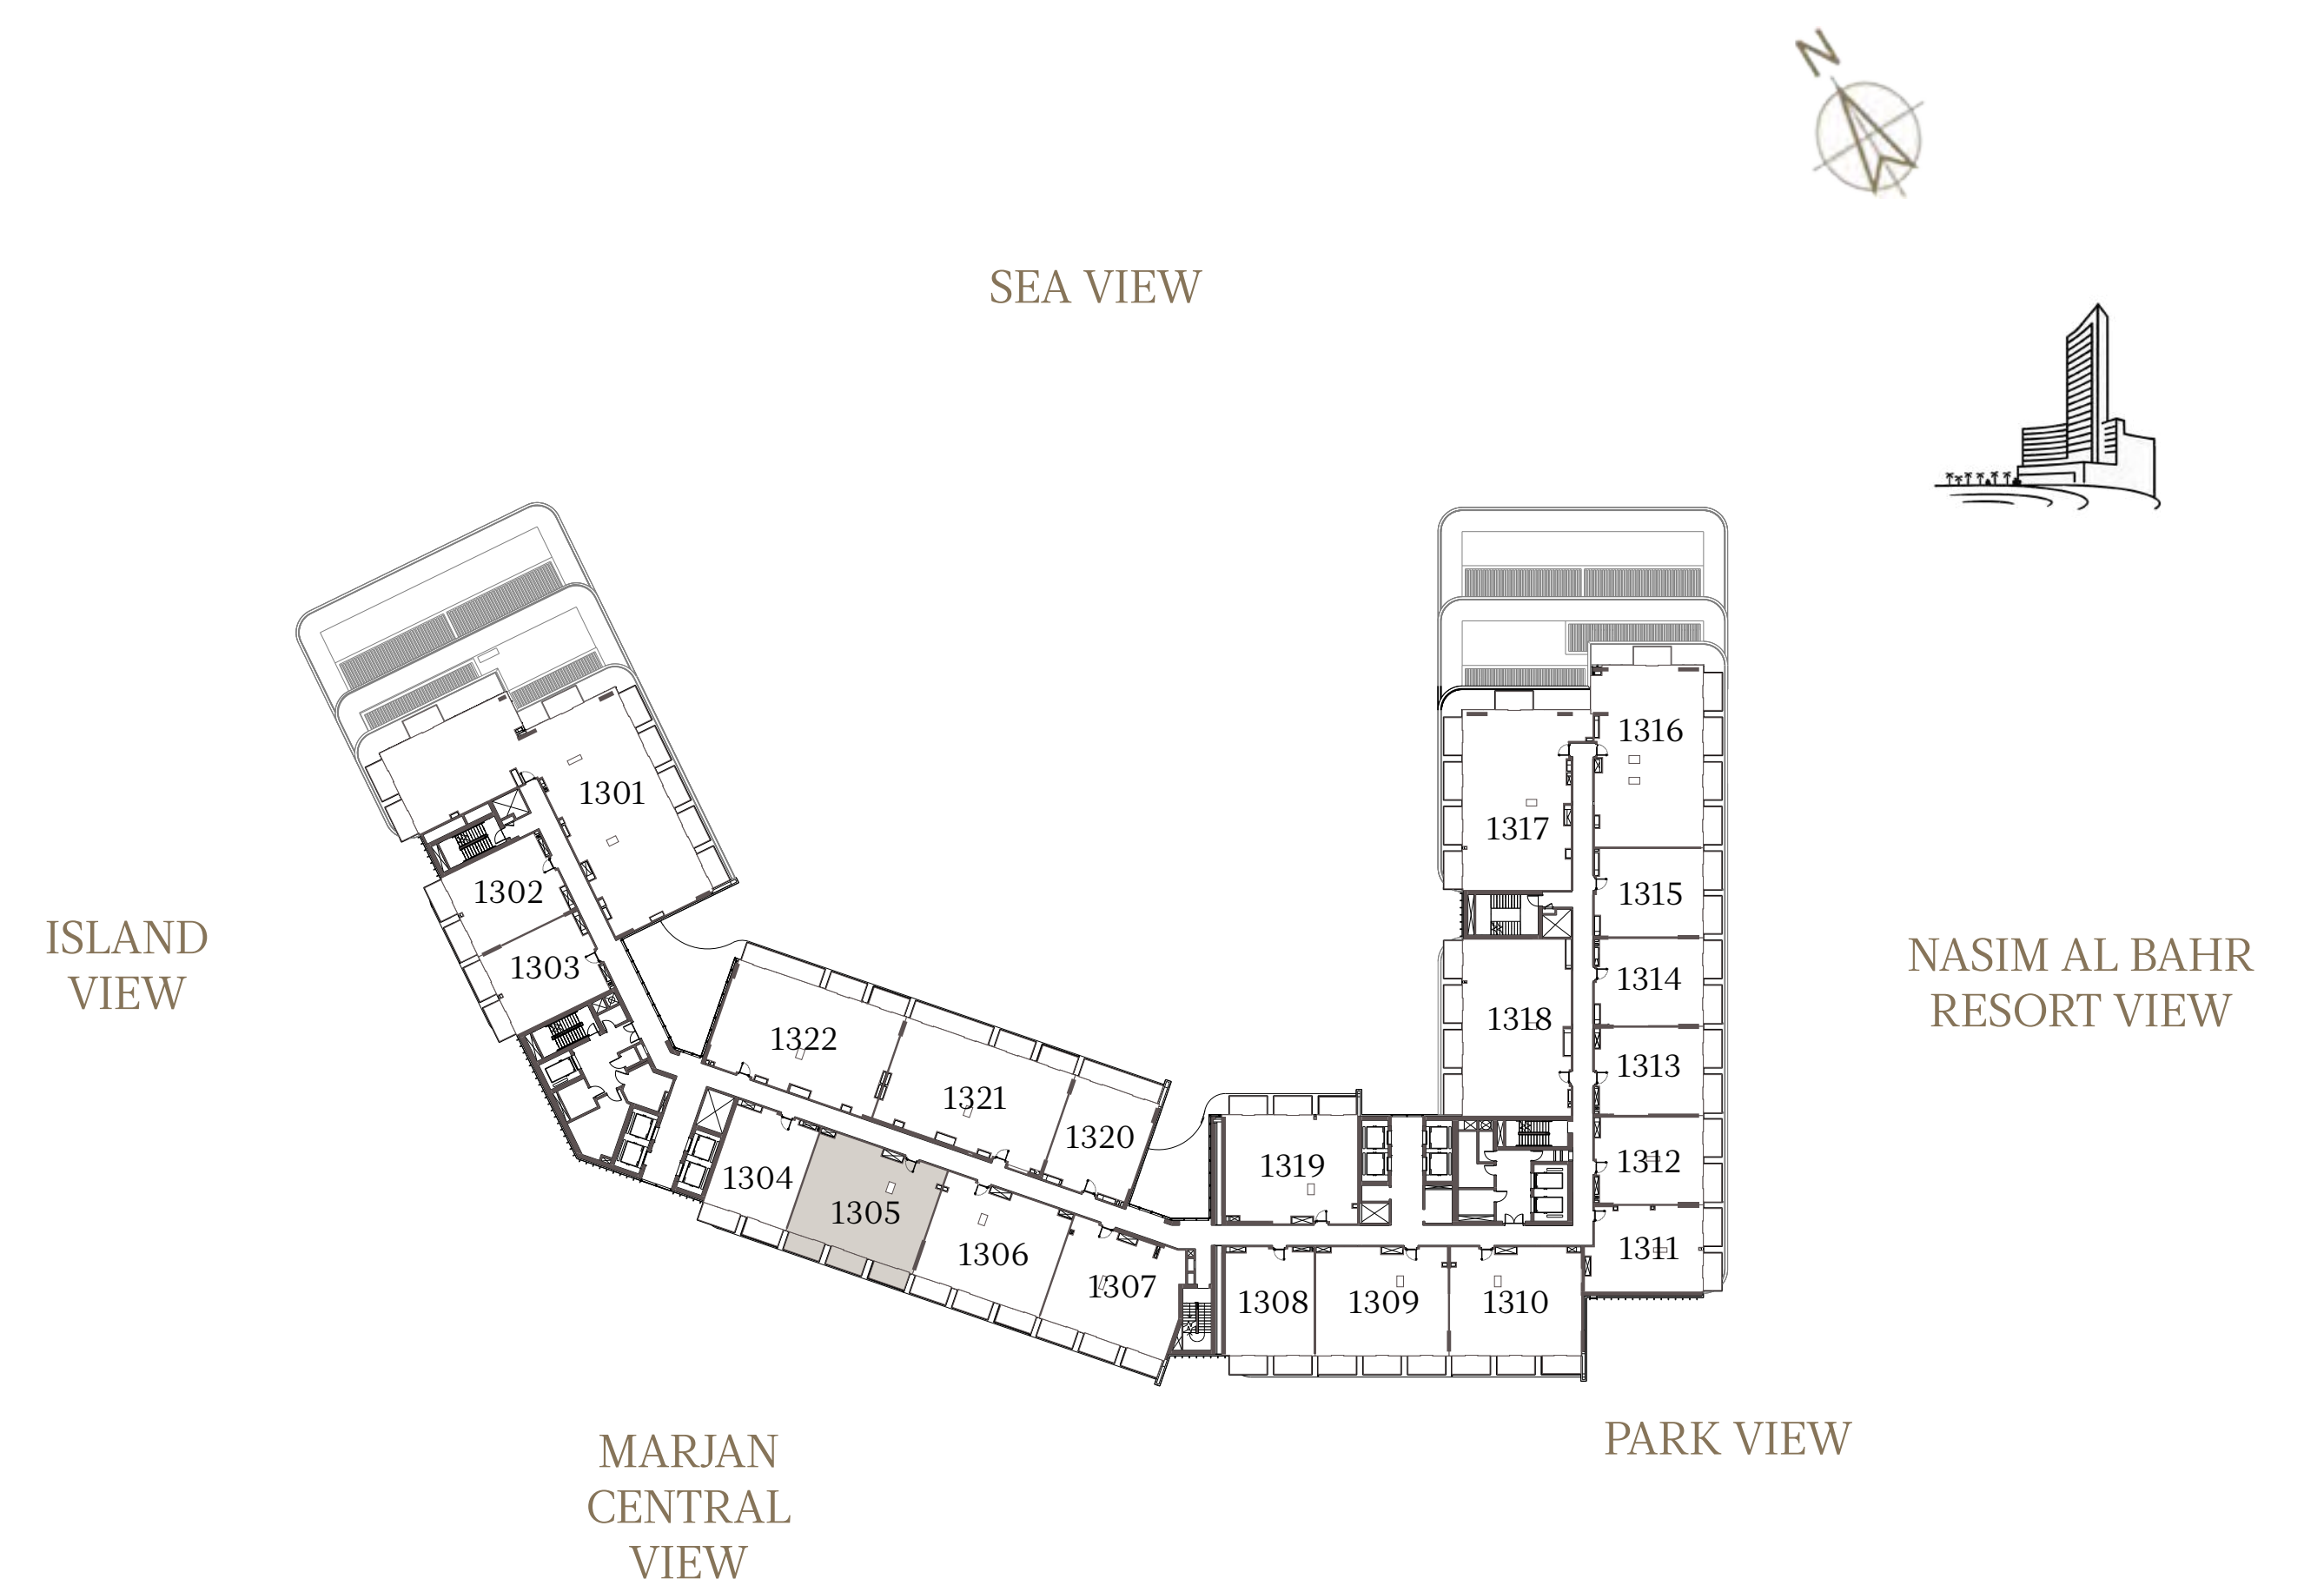

5 BEDROOM

UNIT - 1301

INTERNAL AREA	327.32 sq.m.	3523.24 sq.ft.
OUTDOOR AREA	57.22 sq.m.	615.91 sq.ft.
TOTAL AREA	384.54 sq.m.	4139.15 sq.ft.

1 BEDROOM-1A

UNIT - 1302

INTERNAL AREA	82.71 sq.m.	890.28 sq.ft.
OUTDOOR AREA	12.69 sq.m.	136.59 sq.ft.
TOTAL AREA	95.40 sq.m.	1026.88 sq.ft.

1 BEDROOM-1A

UNIT - 1303

INTERNAL AREA	82.72 sq.m.	890.39 sq.ft.
OUTDOOR AREA	12.52 sq.m.	134.76 sq.ft.
TOTAL AREA	95.24 sq.m.	1025.15 sq.ft.

1 BEDROOM-1A

UNIT - 1304

INTERNAL AREA	83.36 sq.m.	897.28 sq.ft.
OUTDOOR AREA	12.61 sq.m.	135.73 sq.ft.
TOTAL AREA	95.97 sq.m.	1033.01 sq.ft.

2 BEDROOM-1A

UNIT - 1305

INTERNAL AREA	128.37	sq.m.	1381.76	sq.ft.
OUTDOOR AREA	18.68	sq.m.	201.07	sq.ft.
TOTAL AREA	147.05	sq.m.	1582.83	sq.ft.

2 BEDROOM-1A

UNIT - 1306

INTERNAL AREA	128.35	sq.m.	1381.55	sq.ft.
OUTDOOR AREA	18.67	sq.m.	200.96	sq.ft.
TOTAL AREA	147.02	sq.m.	1582.51	sq.ft.