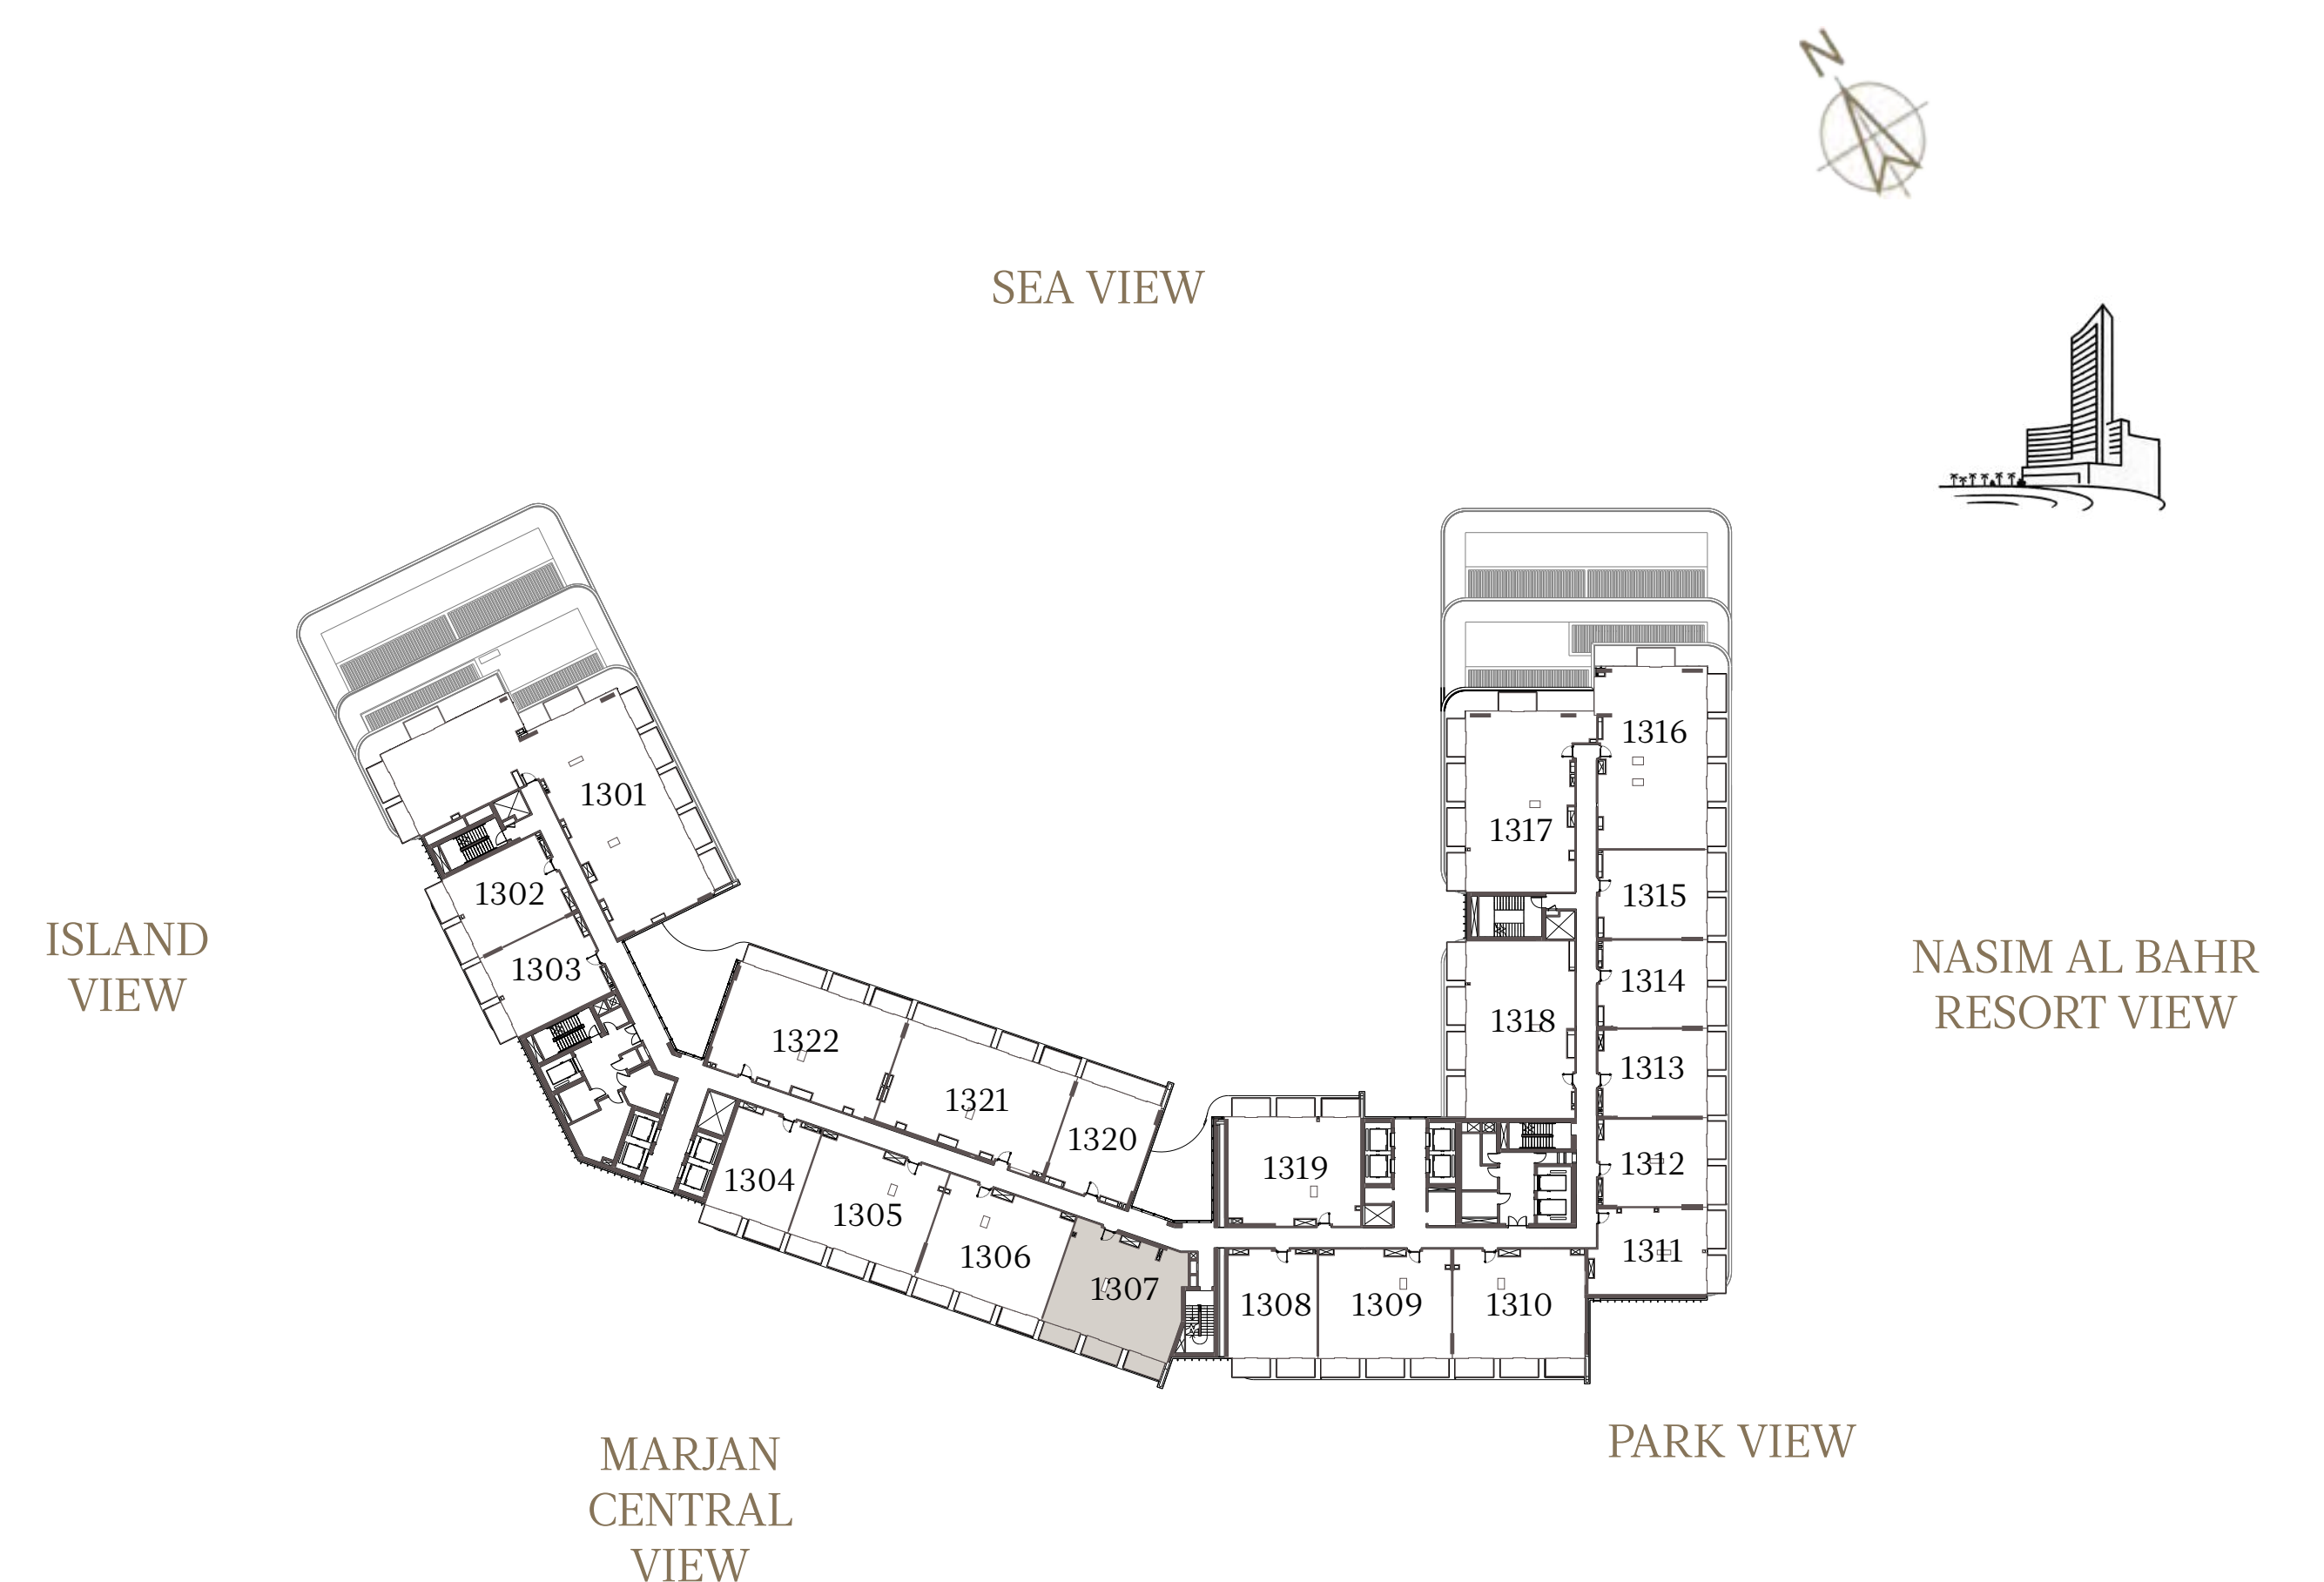

1 BEDROOM-1A

UNIT - 1303

INTERNAL AREA	82.72 sq.m.	890.39 sq.ft.
OUTDOOR AREA	12.52 sq.m.	134.76 sq.ft.
TOTAL AREA	95.24 sq.m.	1025.15 sq.ft.

1 BEDROOM-1A

UNIT - 1304

INTERNAL AREA	83.36 sq.m.	897.28 sq.ft.
OUTDOOR AREA	12.61 sq.m.	135.73 sq.ft.
TOTAL AREA	95.97 sq.m.	1033.01 sq.ft.

2 BEDROOM-1A

UNIT - 1305

INTERNAL AREA	128.37	sq.m.	1381.76	sq.ft.
OUTDOOR AREA	18.68	sq.m.	201.07	sq.ft.
TOTAL AREA	147.05	sq.m.	1582.83	sq.ft.

2 BEDROOM-1A

UNIT - 1306

INTERNAL AREA	128.35	sq.m.	1381.55	sq.ft.
OUTDOOR AREA	18.67	sq.m.	200.96	sq.ft.
TOTAL AREA	147.02	sq.m.	1582.51	sq.ft.

2 BEDROOM-2

UNIT - 1307

INTERNAL AREA	121.97	sq.m.	1312.87	sq.ft.
OUTDOOR AREA	19.40	sq.m.	208.82	sq.ft.
TOTAL AREA	141.37	sq.m.	1521.69	sq.ft.

1 BEDROOM-1A

UNIT - 1308

INTERNAL AREA	89.37 sq.m.	961.97 sq.ft.
OUTDOOR AREA	12.56 sq.m.	135.19 sq.ft.
TOTAL AREA	101.93 sq.m.	1097.17 sq.ft.

2 BEDROOM-1A

UNIT - 1309

INTERNAL AREA	128.31	sq.m.	1381.12	sq.ft.
OUTDOOR AREA	18.97	sq.m.	204.19	sq.ft.
TOTAL AREA	147.28	sq.m.	1585.31	sq.ft.

2 BEDROOM-1A

UNIT - 1310

INTERNAL AREA	128.25	sq.m.	1380.47	sq.ft.
OUTDOOR AREA	19.39	sq.m.	208.71	sq.ft.
TOTAL AREA	147.64	sq.m.	1589.18	sq.ft.