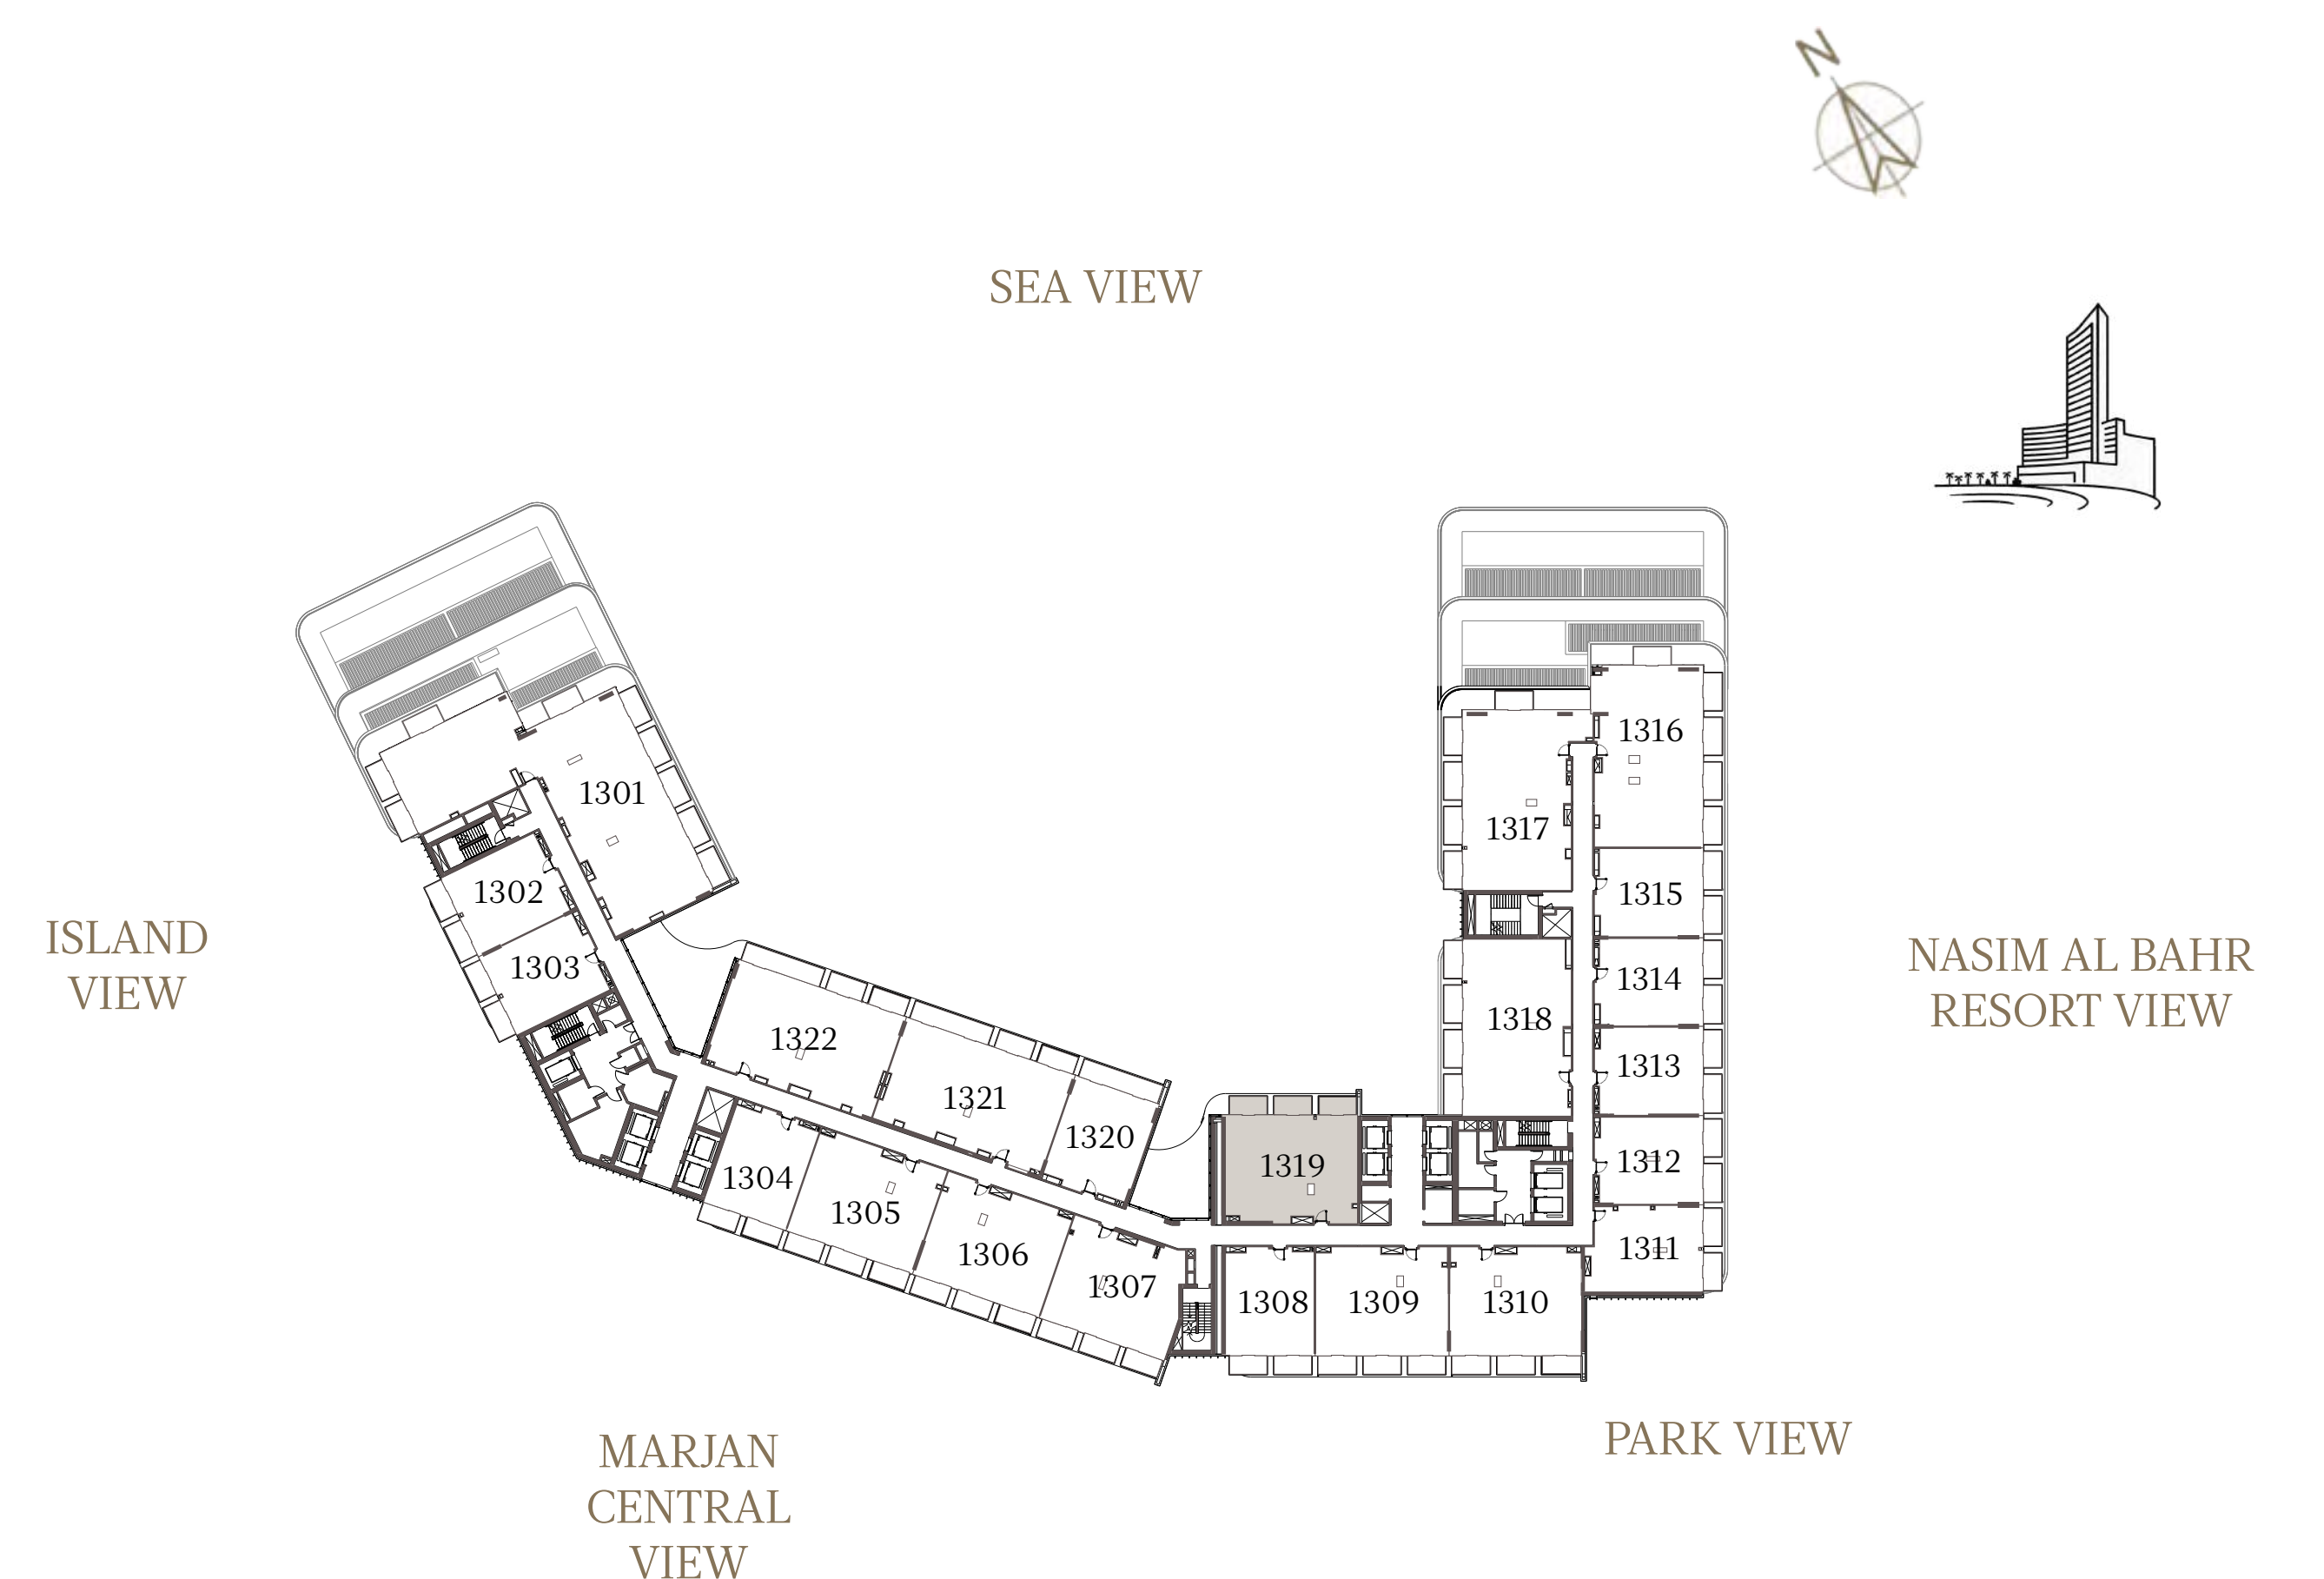

3 BEDROOM-6

UNIT - 1317

INTERNAL AREA	179.60	sq.m.	1933.20	sq.ft.
OUTDOOR AREA	31.40	sq.m.	337.99	sq.ft.
TOTAL AREA	211.00	sq.m.	2271.19	sq.ft.

3 BEDROOM-7

UNIT - 1318

INTERNAL AREA	169.00	sq.m.	1819.10	sq.ft.
OUTDOOR AREA	25.57	sq.m.	275.23	sq.ft.
TOTAL AREA	194.57	sq.m.	2094.33	sq.ft.

2 BEDROOM-2

UNIT - 1319

INTERNAL AREA	129.08	sq.m.	1389.41	sq.ft.
OUTDOOR AREA	19.01	sq.m.	204.62	sq.ft.
TOTAL AREA	148.09	sq.m.	1594.03	sq.ft.

1 BEDROOM-1A

UNIT - 1320

INTERNAL AREA	85.76 sq.m.	923.11 sq.ft.
OUTDOOR AREA	14.47 sq.m.	155.75 sq.ft.
TOTAL AREA	100.23 sq.m.	1078.87 sq.ft.