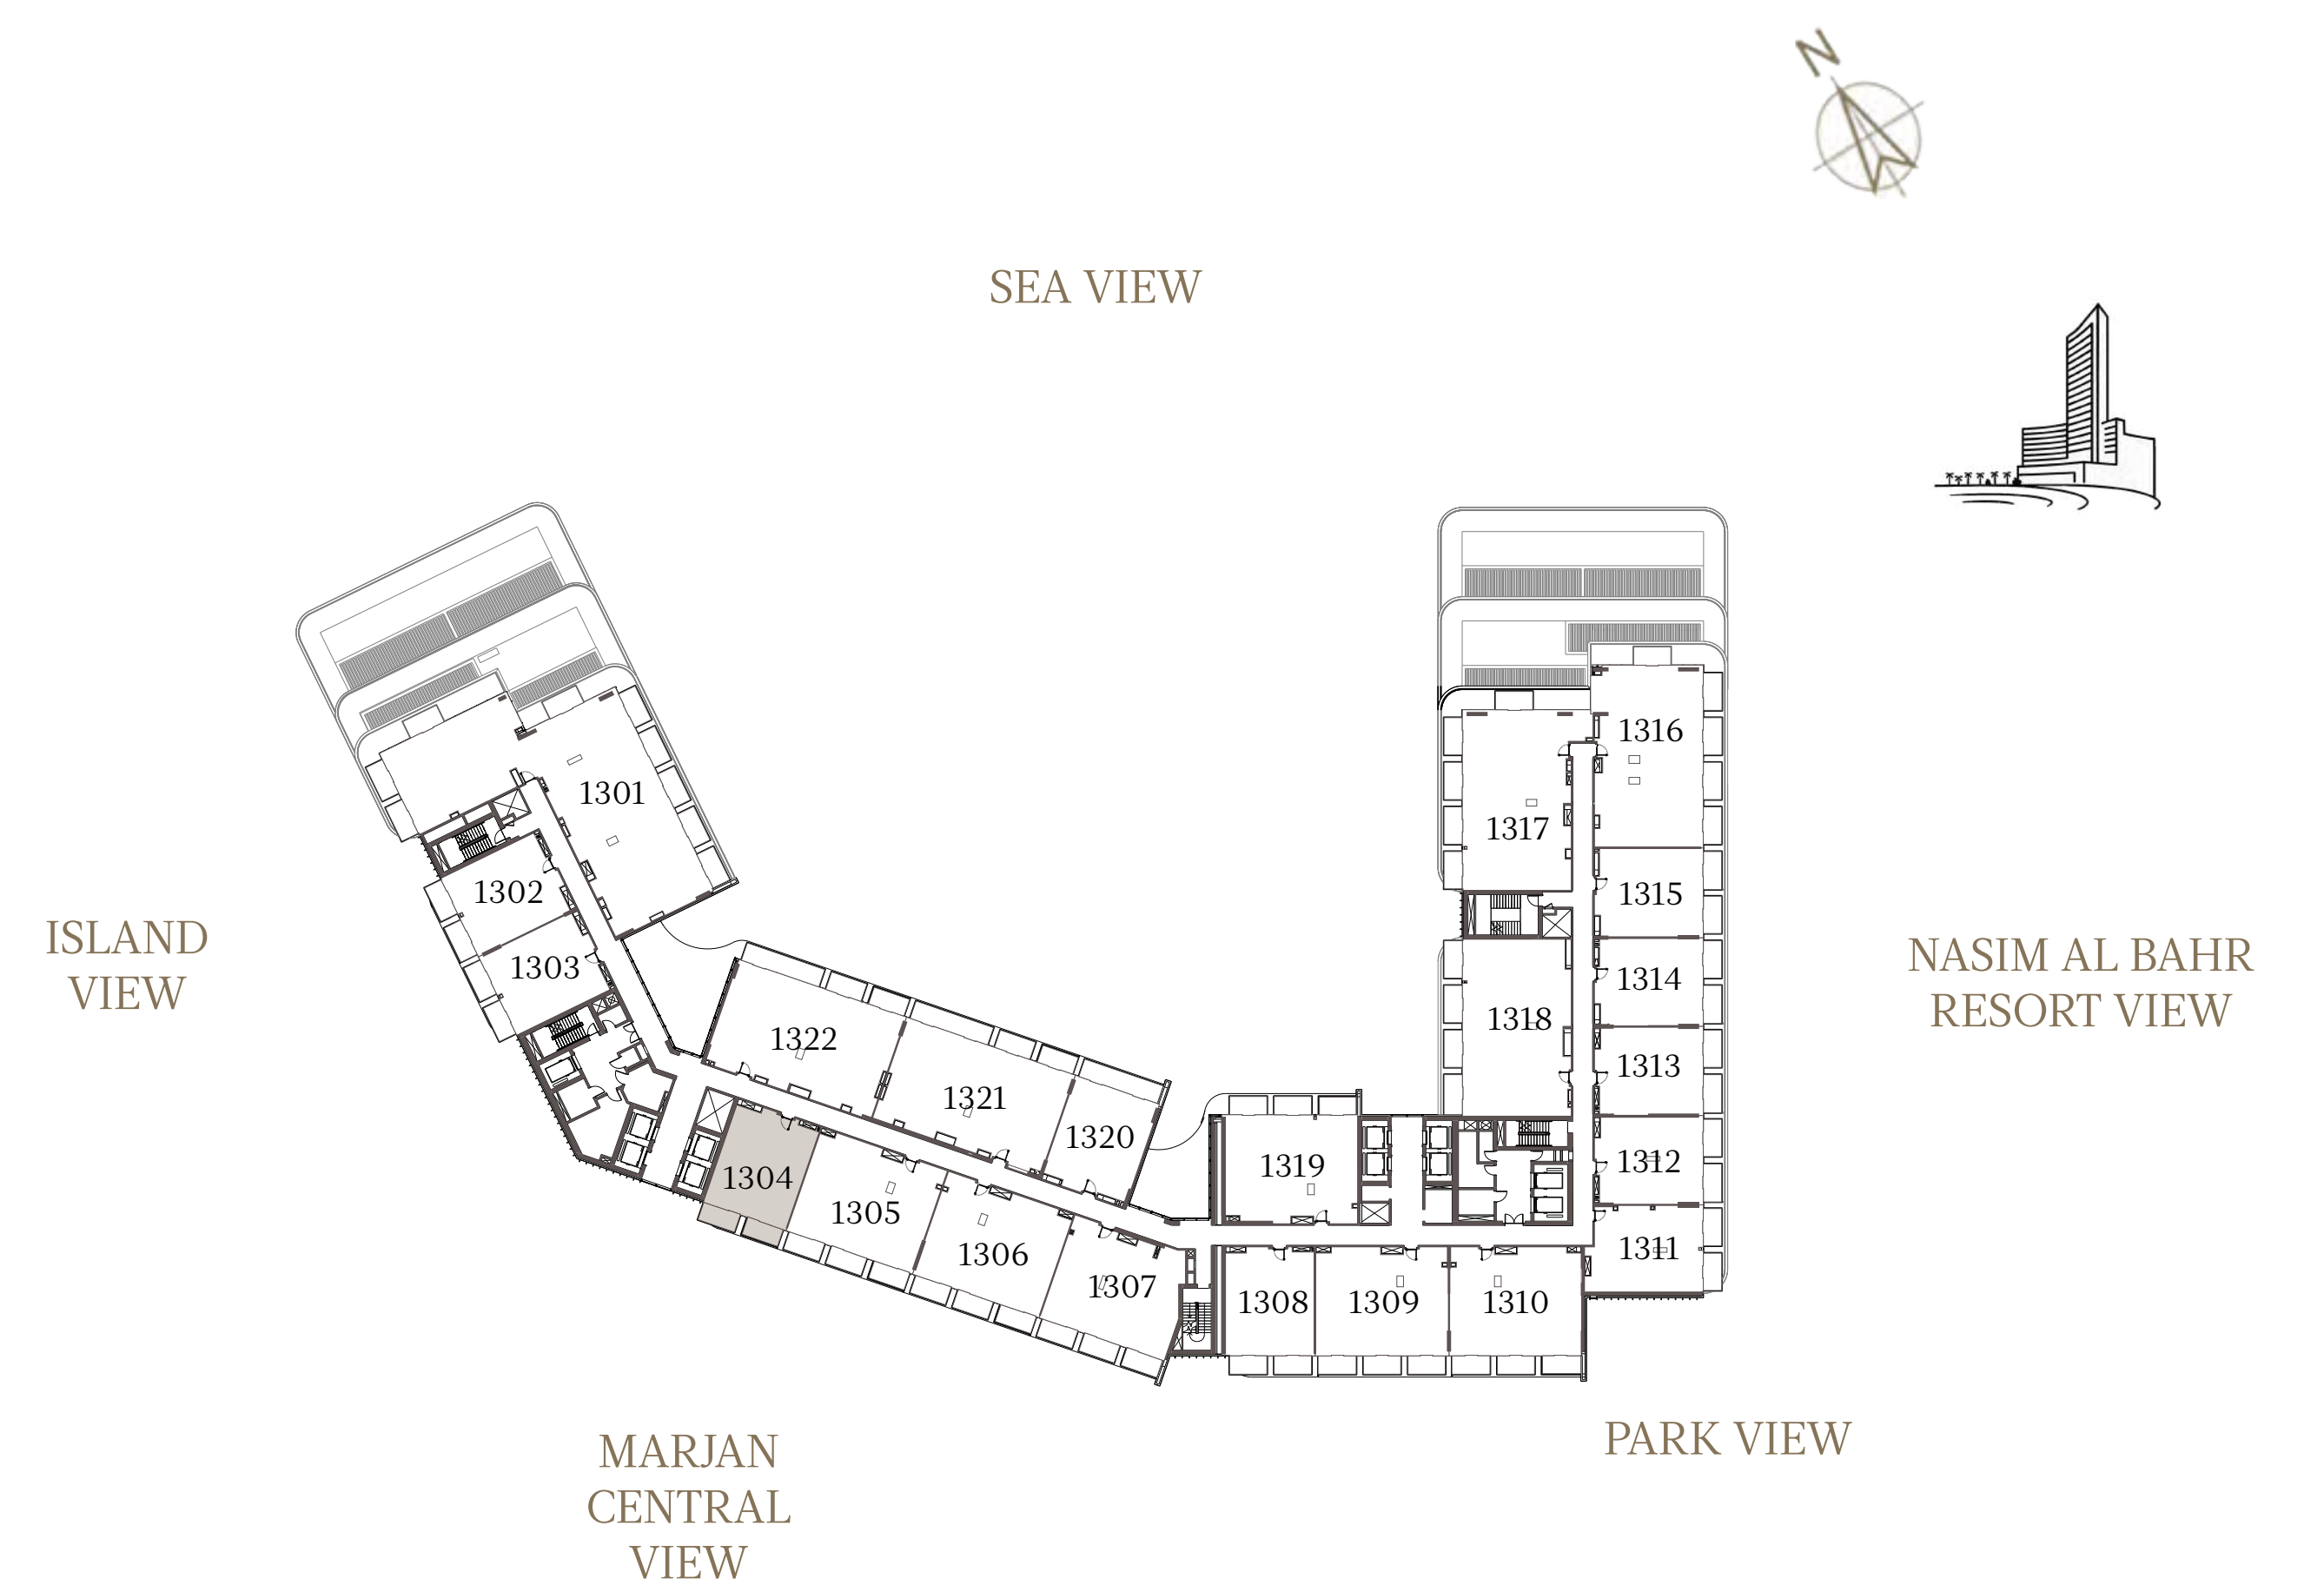

5 BEDROOM

UNIT - 1301

INTERNAL AREA	327.32 sq.m.	3523.24 sq.ft.
OUTDOOR AREA	57.22 sq.m.	615.91 sq.ft.
TOTAL AREA	384.54 sq.m.	4139.15 sq.ft.

1 BEDROOM-1A

UNIT - 1302

INTERNAL AREA	82.71 sq.m.	890.28 sq.ft.
OUTDOOR AREA	12.69 sq.m.	136.59 sq.ft.
TOTAL AREA	95.40 sq.m.	1026.88 sq.ft.

1 BEDROOM-1A

UNIT - 1303

INTERNAL AREA	82.72 sq.m.	890.39 sq.ft.
OUTDOOR AREA	12.52 sq.m.	134.76 sq.ft.
TOTAL AREA	95.24 sq.m.	1025.15 sq.ft.

1 BEDROOM-1A

UNIT - 1304

INTERNAL AREA	83.36 sq.m.	897.28 sq.ft.
OUTDOOR AREA	12.61 sq.m.	135.73 sq.ft.
TOTAL AREA	95.97 sq.m.	1033.01 sq.ft.

2 BEDROOM-1A

UNIT - 1305

INTERNAL AREA	128.37	sq.m.	1381.76	sq.ft.
OUTDOOR AREA	18.68	sq.m.	201.07	sq.ft.
TOTAL AREA	147.05	sq.m.	1582.83	sq.ft.

2 BEDROOM-1A

UNIT - 1306

INTERNAL AREA	128.35	sq.m.	1381.55	sq.ft.
OUTDOOR AREA	18.67	sq.m.	200.96	sq.ft.
TOTAL AREA	147.02	sq.m.	1582.51	sq.ft.