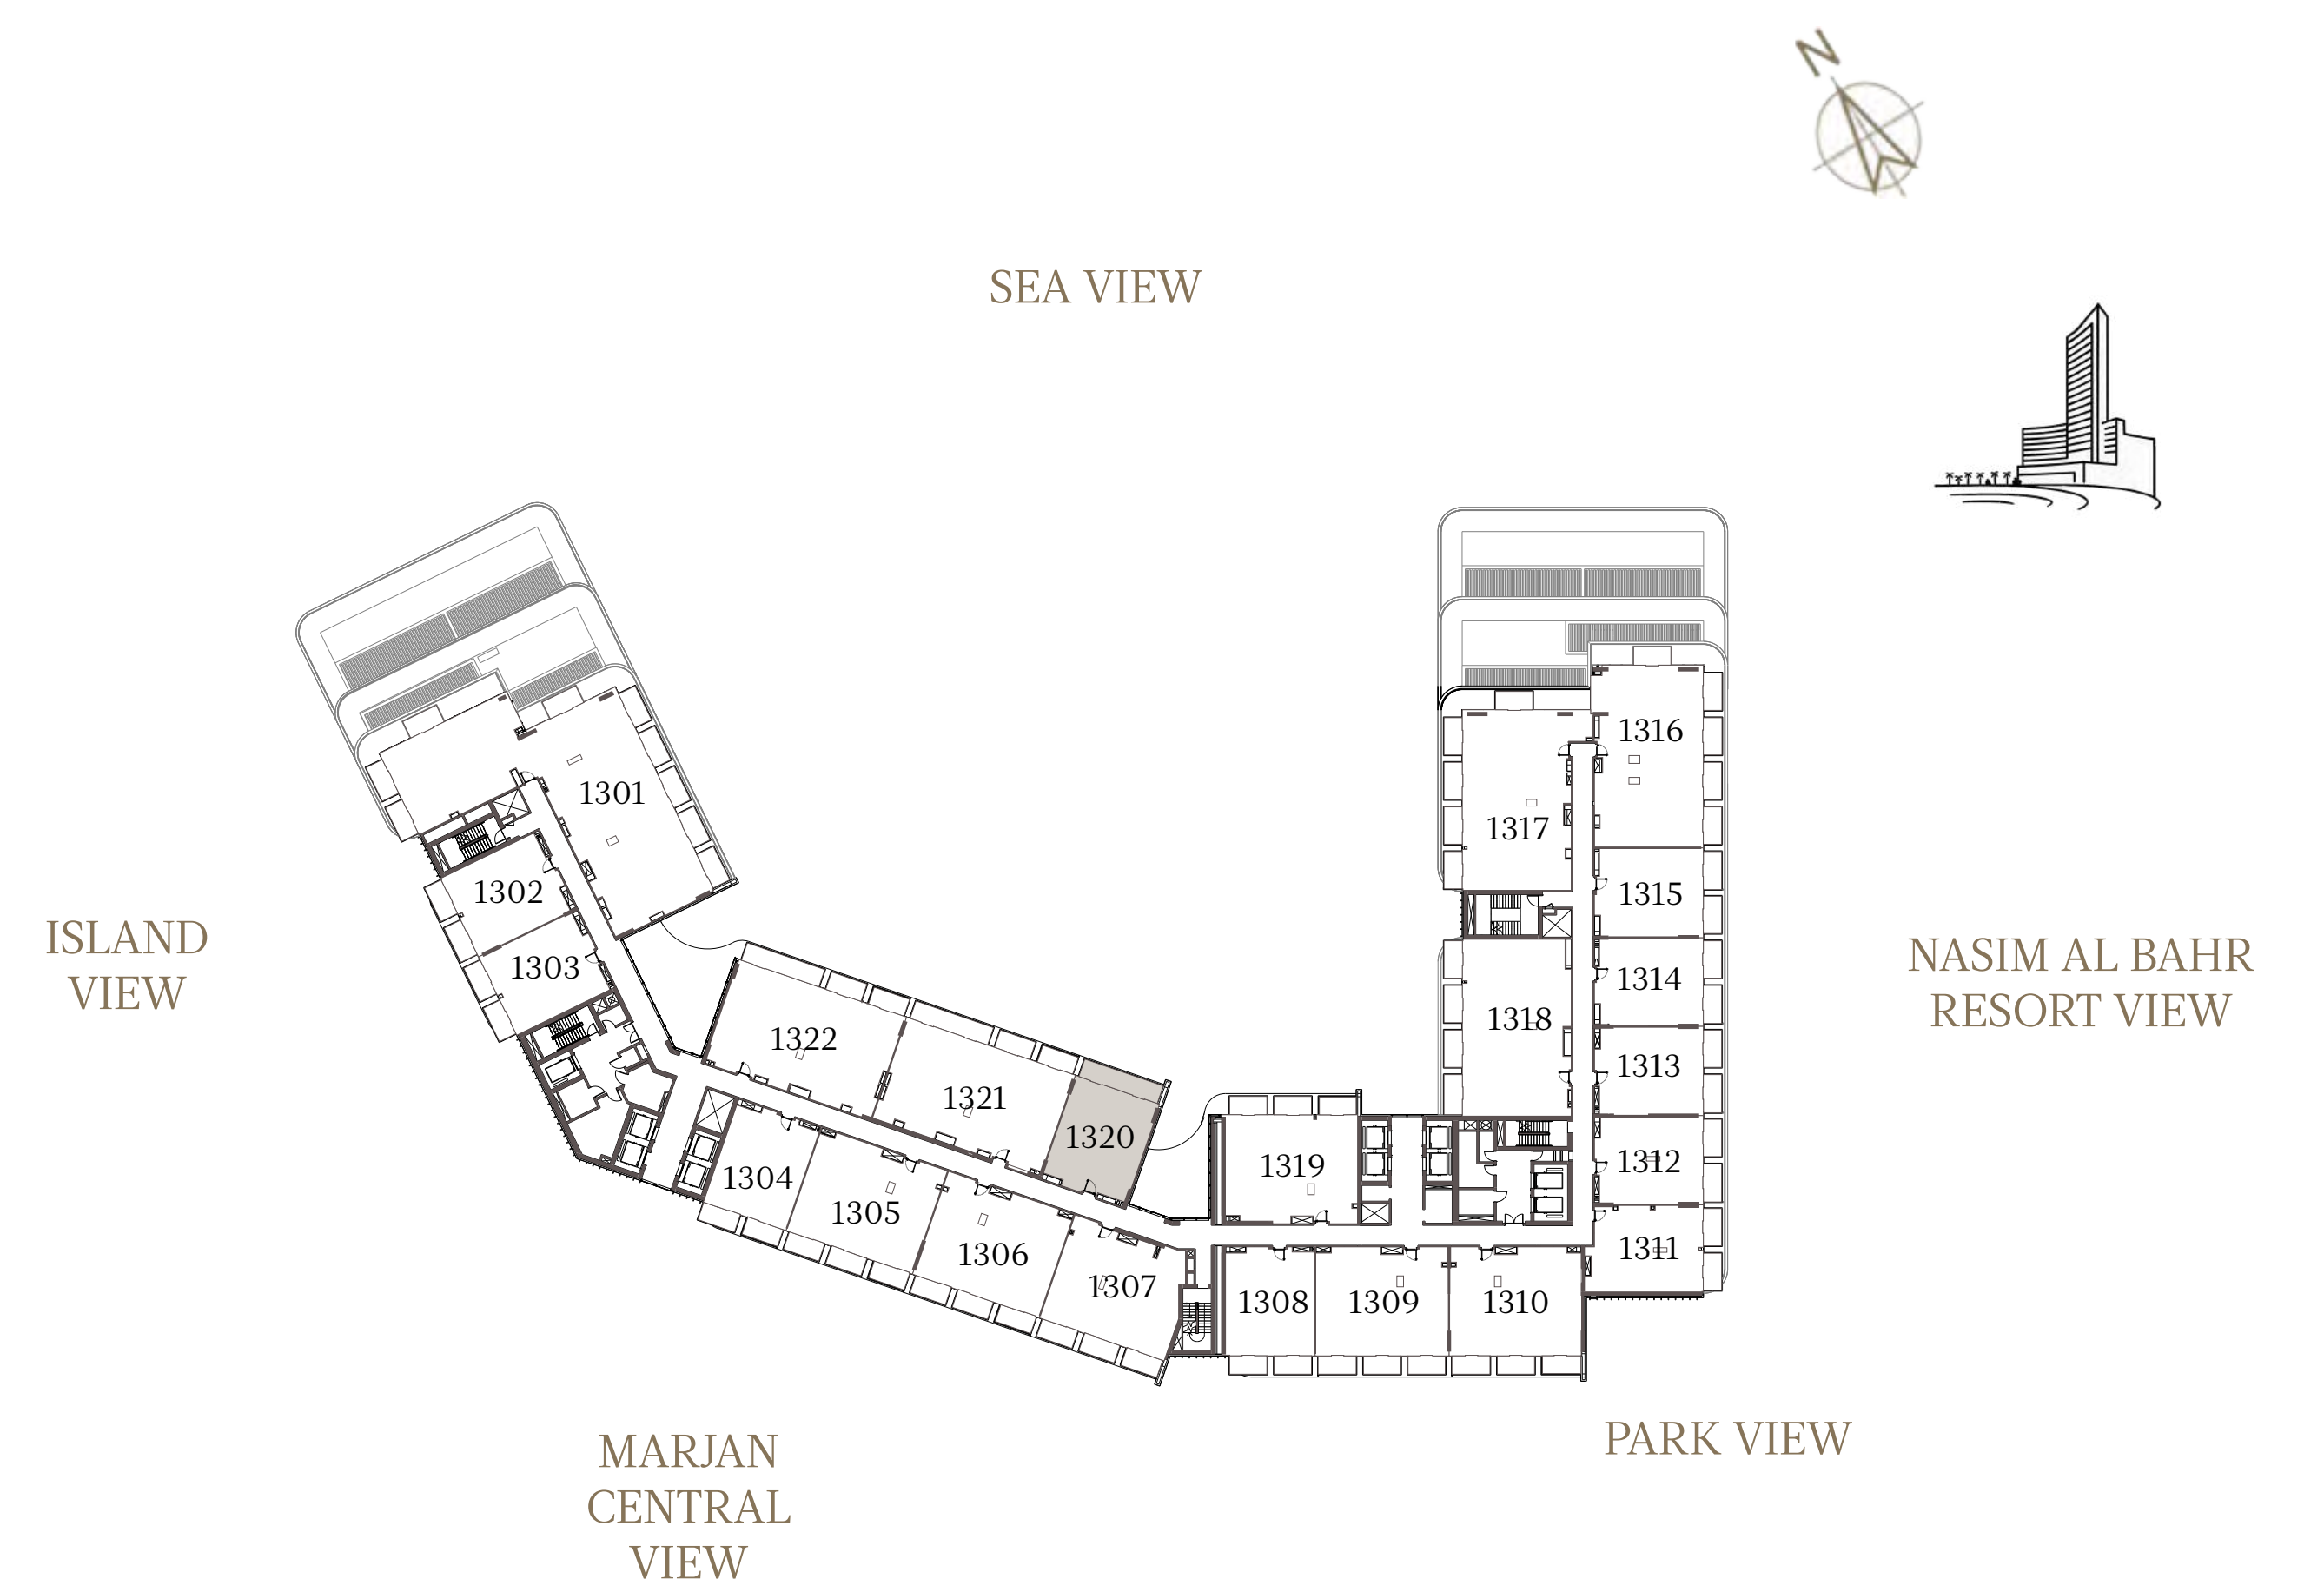

2 BEDROOM-2

UNIT - 1319

INTERNAL AREA	129.08	sq.m.	1389.41	sq.ft.
OUTDOOR AREA	19.01	sq.m.	204.62	sq.ft.
TOTAL AREA	148.09	sq.m.	1594.03	sq.ft.

1 BEDROOM-1A

UNIT - 1320

INTERNAL AREA	85.76 sq.m.	923.11 sq.ft.
OUTDOOR AREA	14.47 sq.m.	155.75 sq.ft.
TOTAL AREA	100.23 sq.m.	1078.87 sq.ft.

3 BEDROOM-1B

UNIT - 1321

INTERNAL AREA	166.31 sq.m.	1790.15 sq.ft.
OUTDOOR AREA	26.17 sq.m.	281.69 sq.ft.
TOTAL AREA	192.48 sq.m.	2071.84 sq.ft.

3 BEDROOM-1B

UNIT - 1322

INTERNAL AREA	169.94	sq.m.	1829.22	sq.ft.
OUTDOOR AREA	26.09	sq.m.	280.83	sq.ft.
TOTAL AREA	196.03	sq.m.	2110.05	sq.ft.