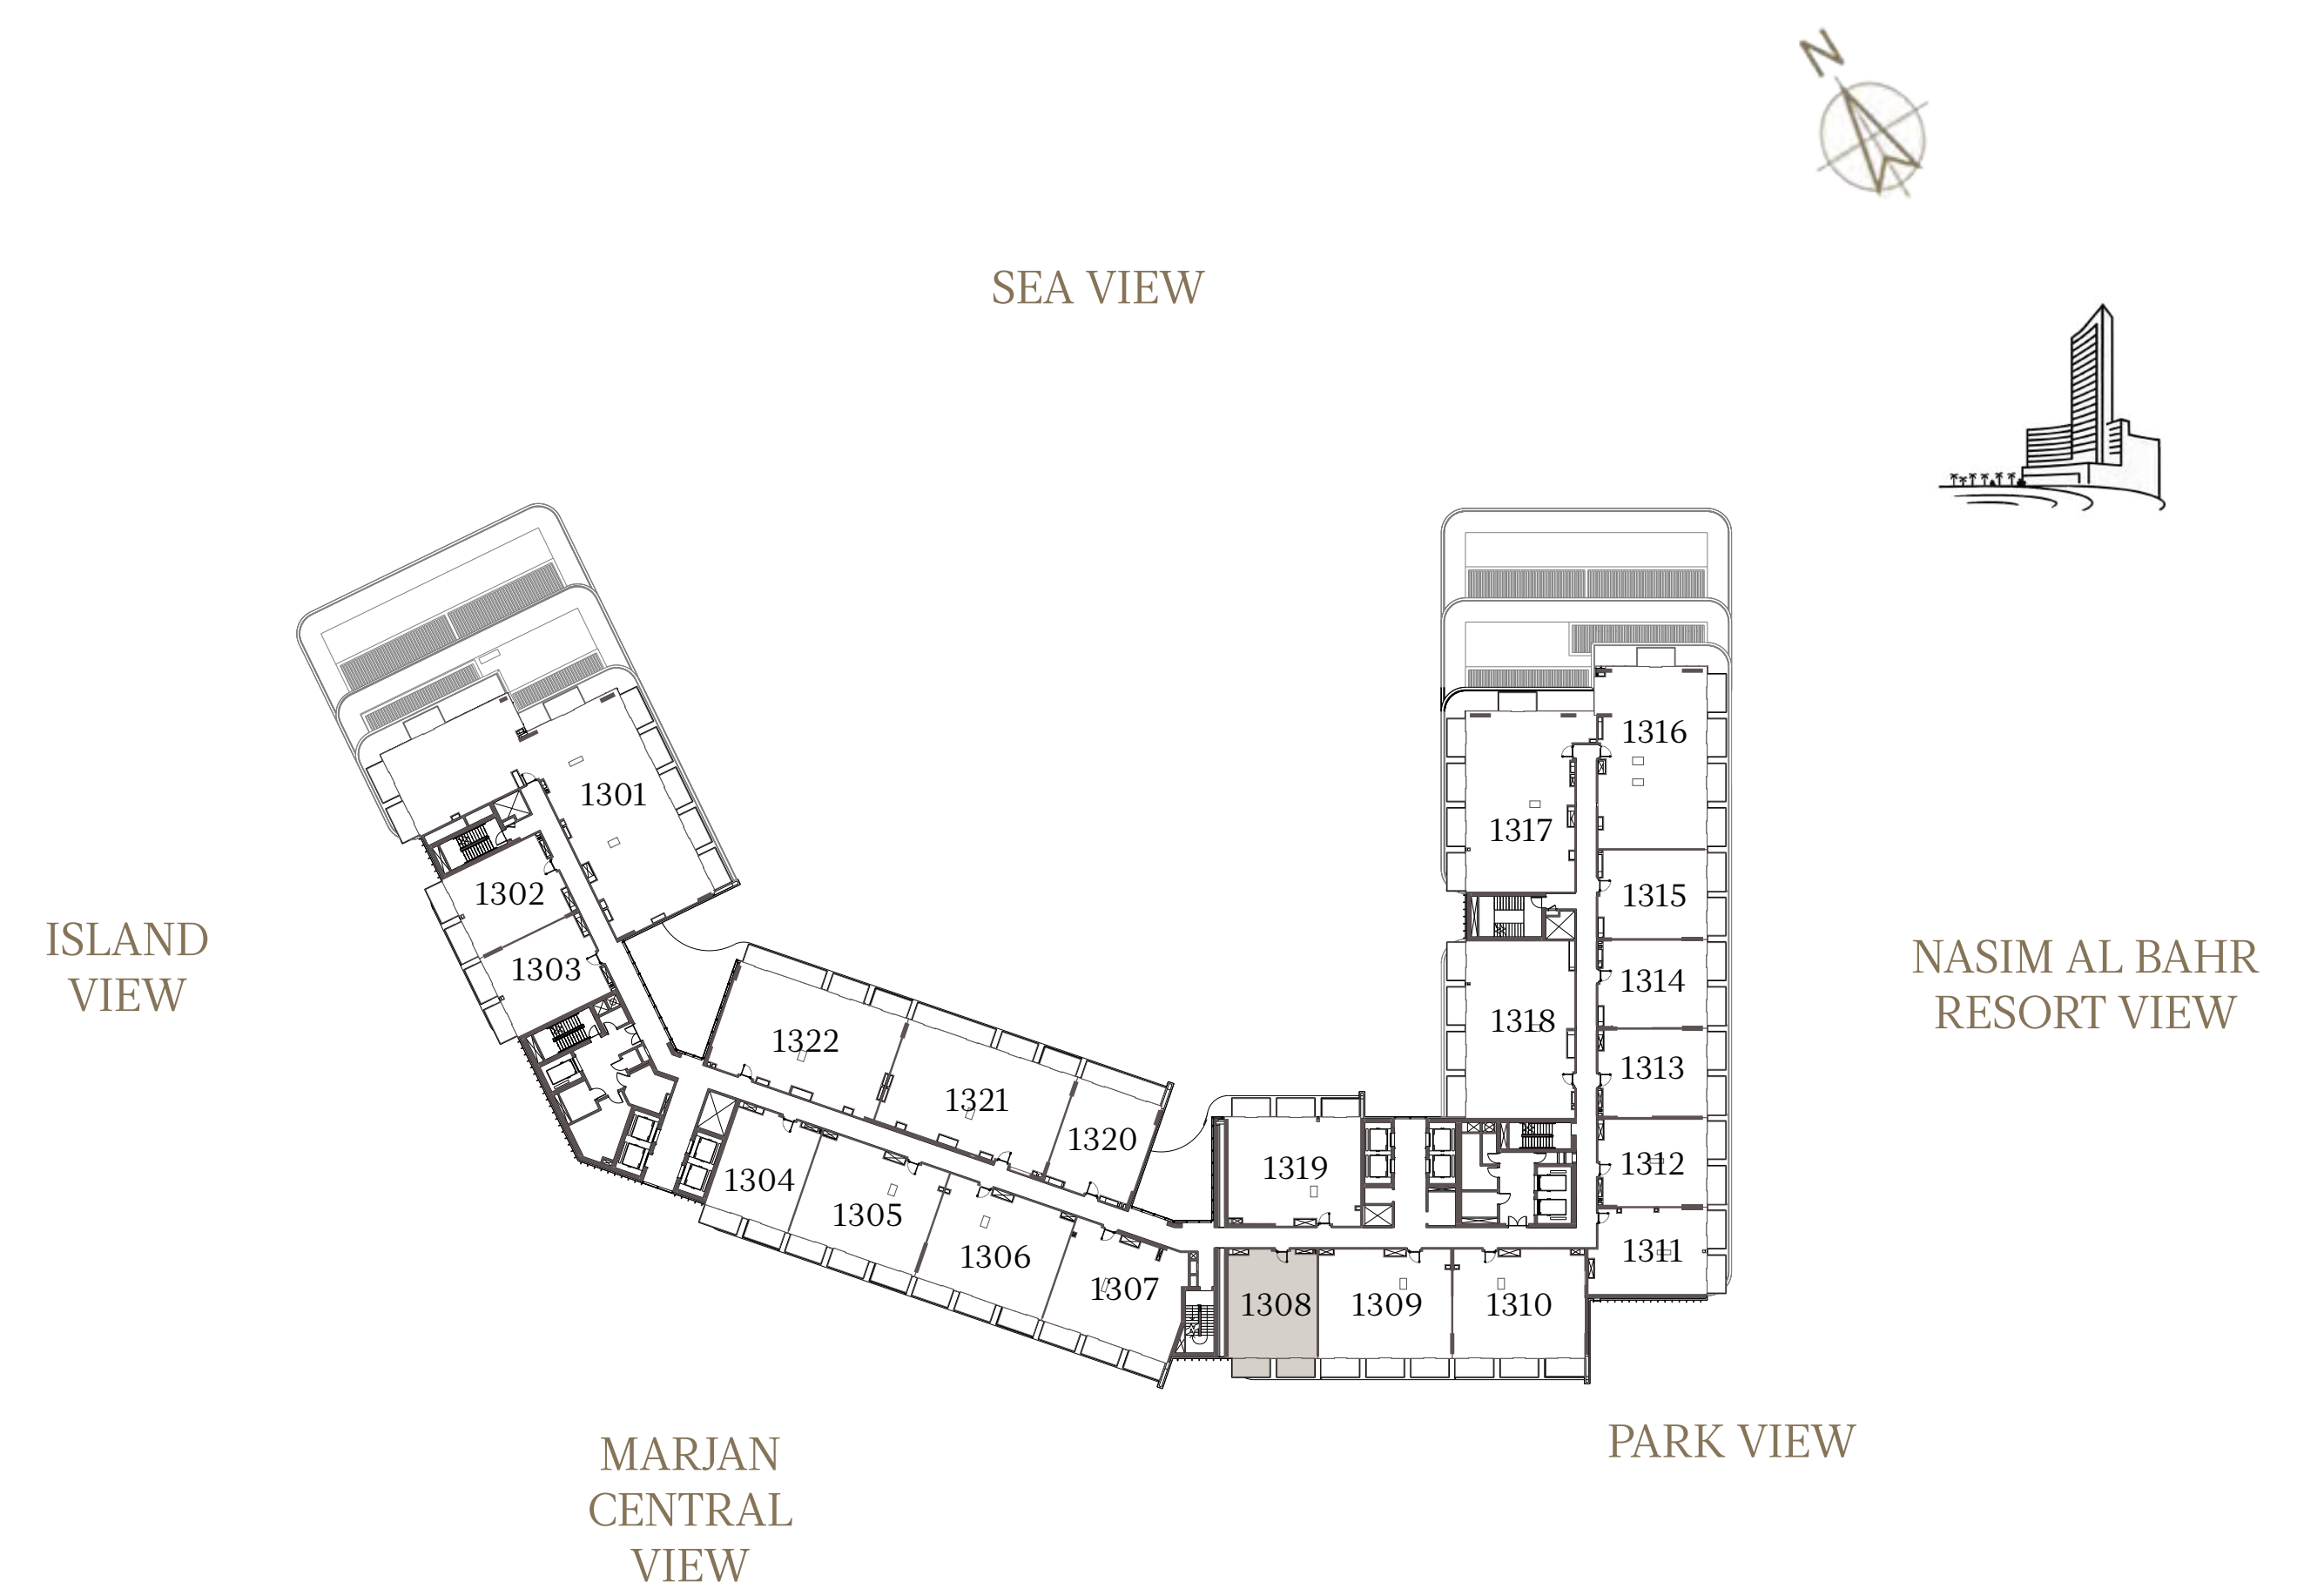

2 BEDROOM-1A

UNIT - 1305

INTERNAL AREA	128.37	sq.m.	1381.76	sq.ft.
OUTDOOR AREA	18.68	sq.m.	201.07	sq.ft.
TOTAL AREA	147.05	sq.m.	1582.83	sq.ft.

2 BEDROOM-1A

UNIT - 1306

INTERNAL AREA	128.35	sq.m.	1381.55	sq.ft.
OUTDOOR AREA	18.67	sq.m.	200.96	sq.ft.
TOTAL AREA	147.02	sq.m.	1582.51	sq.ft.

2 BEDROOM-2

UNIT - 1307

INTERNAL AREA	121.97	sq.m.	1312.87	sq.ft.
OUTDOOR AREA	19.40	sq.m.	208.82	sq.ft.
TOTAL AREA	141.37	sq.m.	1521.69	sq.ft.

1 BEDROOM-1A

UNIT - 1308

INTERNAL AREA	89.37 sq.m.	961.97 sq.ft.
OUTDOOR AREA	12.56 sq.m.	135.19 sq.ft.
TOTAL AREA	101.93 sq.m.	1097.17 sq.ft.

2 BEDROOM-1A

UNIT - 1309

INTERNAL AREA	128.31	sq.m.	1381.12	sq.ft.
OUTDOOR AREA	18.97	sq.m.	204.19	sq.ft.
TOTAL AREA	147.28	sq.m.	1585.31	sq.ft.

2 BEDROOM-1A

UNIT - 1310

INTERNAL AREA	128.25	sq.m.	1380.47	sq.ft.
OUTDOOR AREA	19.39	sq.m.	208.71	sq.ft.
TOTAL AREA	147.64	sq.m.	1589.18	sq.ft.

1 BEDROOM-CORNER 1

UNIT - 1311

INTERNAL AREA	89.69 sq.m.	965.42 sq.ft.
OUTDOOR AREA	12.56 sq.m.	135.19 sq.ft.
TOTAL AREA	102.25 sq.m.	1100.61 sq.ft.

1 BEDROOM-1A

UNIT - 1312

INTERNAL AREA	84.57 sq.m.	910.30 sq.ft.
OUTDOOR AREA	12.69 sq.m.	136.59 sq.ft.
TOTAL AREA	97.26 sq.m.	1046.90 sq.ft.