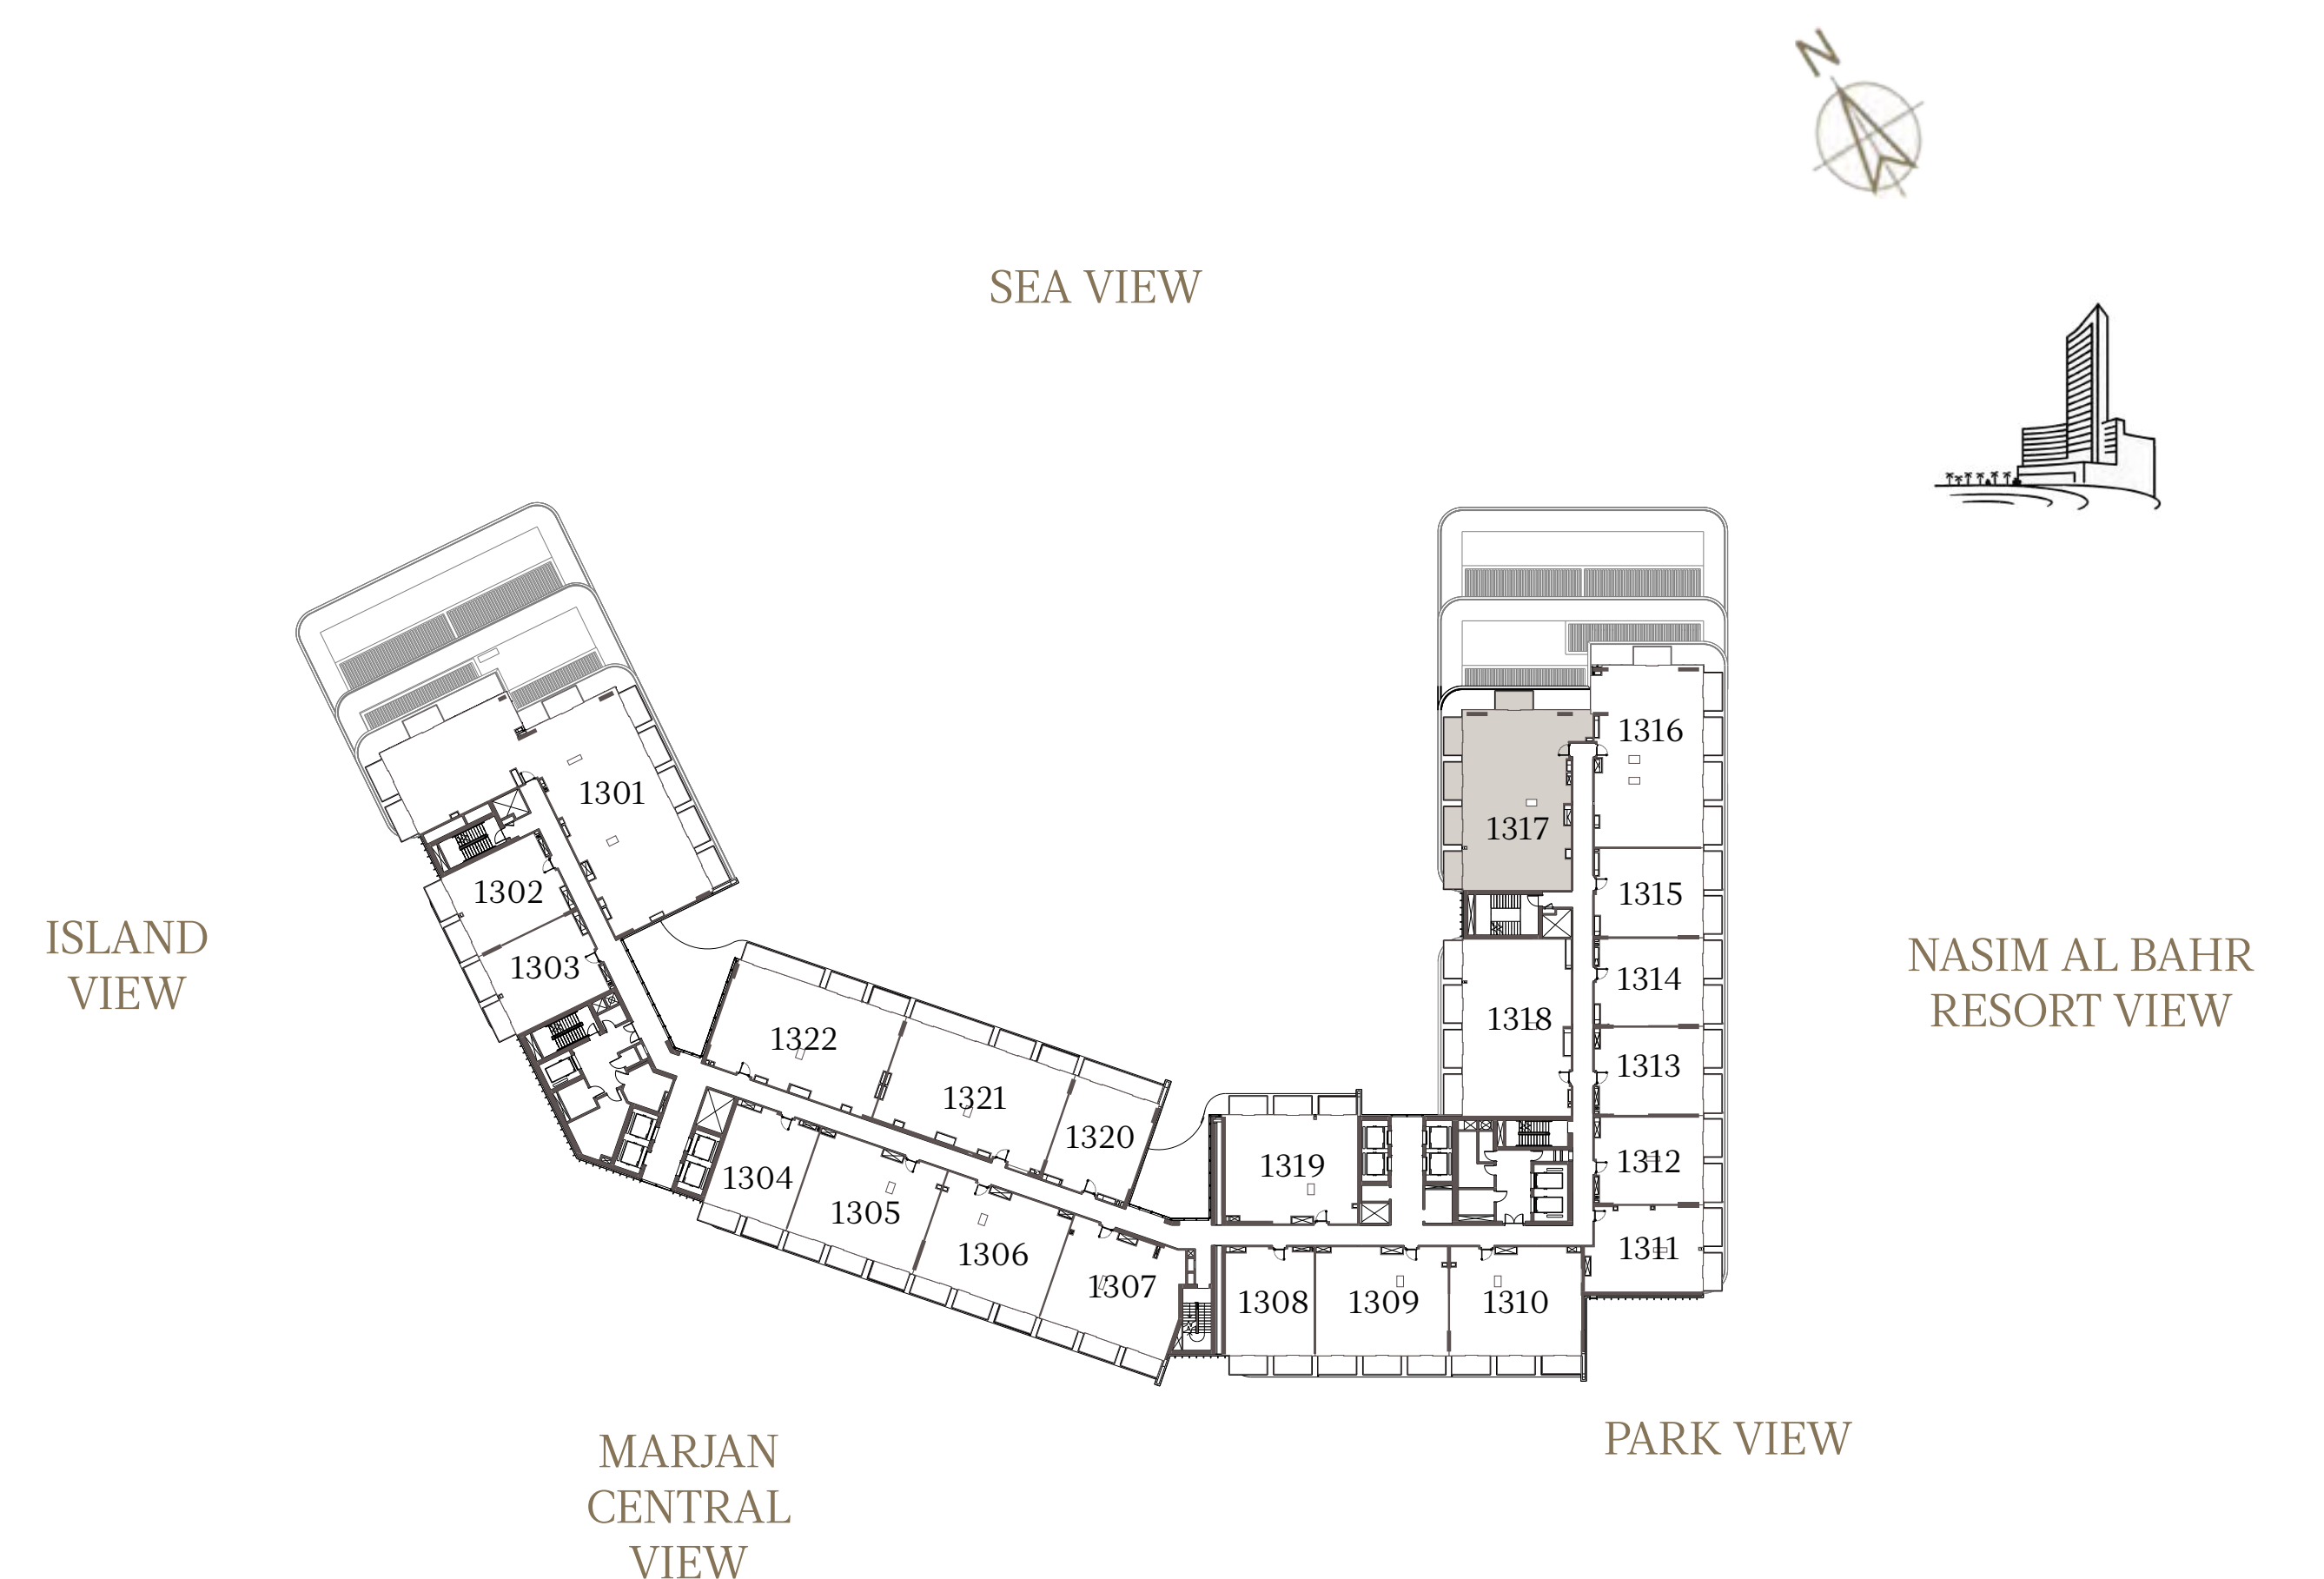

1 BEDROOM-1A

UNIT - 1315

INTERNAL AREA	85.66 sq.m.	922.04 sq.ft.
OUTDOOR AREA	12.69 sq.m.	136.59 sq.ft.
TOTAL AREA	98.35 sq.m.	1058.63 sq.ft.

3 BEDROOM-4

UNIT - 1316

INTERNAL AREA	176.11	sq.m.	1895.63	sq.ft.
OUTDOOR AREA	31.58	sq.m.	339.92	sq.ft.
TOTAL AREA	207.69	sq.m.	2235.56	sq.ft.

3 BEDROOM-6

UNIT - 1317

INTERNAL AREA	179.60	sq.m.	1933.20	sq.ft.
OUTDOOR AREA	31.40	sq.m.	337.99	sq.ft.
TOTAL AREA	211.00	sq.m.	2271.19	sq.ft.

3 BEDROOM-7

UNIT - 1318

INTERNAL AREA	169.00	sq.m.	1819.10	sq.ft.
OUTDOOR AREA	25.57	sq.m.	275.23	sq.ft.
TOTAL AREA	194.57	sq.m.	2094.33	sq.ft.