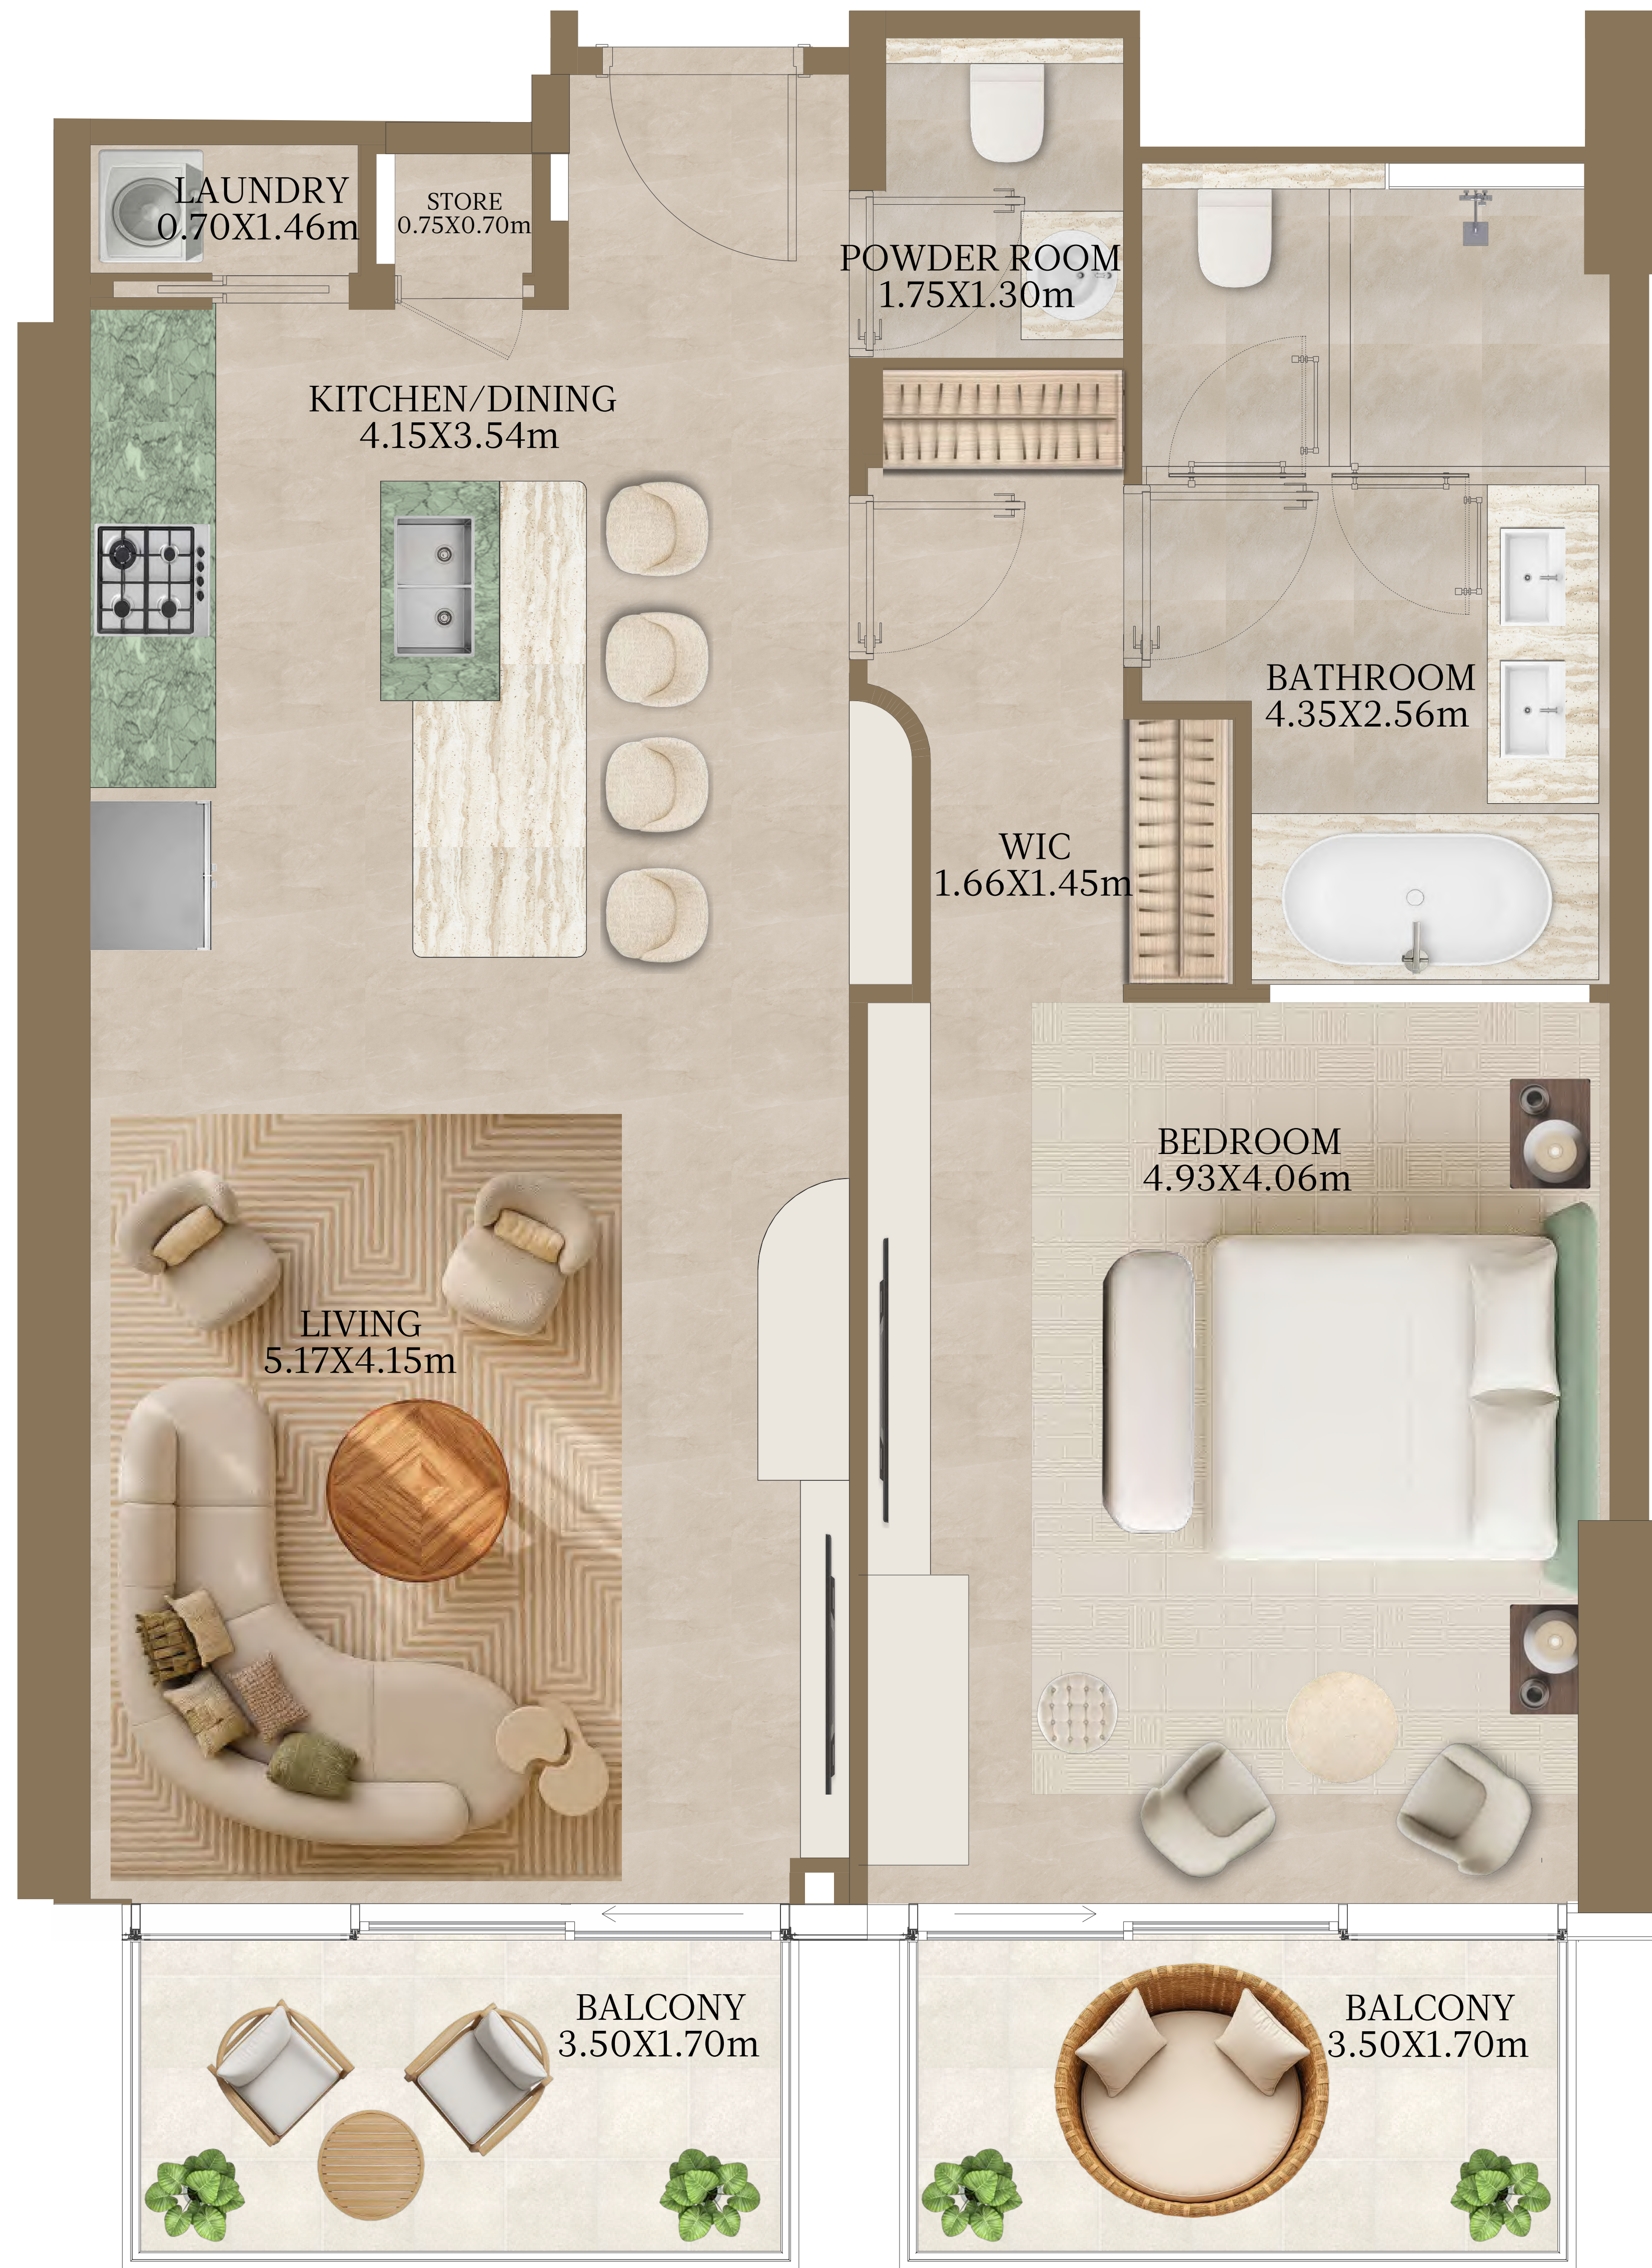

5 BEDROOM

UNIT - 1301

INTERNAL AREA	327.32 sq.m.	3523.24 sq.ft.
OUTDOOR AREA	57.22 sq.m.	615.91 sq.ft.
TOTAL AREA	384.54 sq.m.	4139.15 sq.ft.

1 BEDROOM-1A

UNIT - 1302

INTERNAL AREA	82.71 sq.m.	890.28 sq.ft.
OUTDOOR AREA	12.69 sq.m.	136.59 sq.ft.
TOTAL AREA	95.40 sq.m.	1026.88 sq.ft.

1 BEDROOM-1A

UNIT - 1303

INTERNAL AREA	82.72 sq.m.	890.39 sq.ft.
OUTDOOR AREA	12.52 sq.m.	134.76 sq.ft.
TOTAL AREA	95.24 sq.m.	1025.15 sq.ft.

1 BEDROOM-1A

UNIT - 1304

INTERNAL AREA	83.36 sq.m.	897.28 sq.ft.
OUTDOOR AREA	12.61 sq.m.	135.73 sq.ft.
TOTAL AREA	95.97 sq.m.	1033.01 sq.ft.

2 BEDROOM-1A

UNIT - 1305

INTERNAL AREA	128.37	sq.m.	1381.76	sq.ft.
OUTDOOR AREA	18.68	sq.m.	201.07	sq.ft.
TOTAL AREA	147.05	sq.m.	1582.83	sq.ft.

2 BEDROOM-1A

UNIT - 1306

INTERNAL AREA	128.35	sq.m.	1381.55	sq.ft.
OUTDOOR AREA	18.67	sq.m.	200.96	sq.ft.
TOTAL AREA	147.02	sq.m.	1582.51	sq.ft.