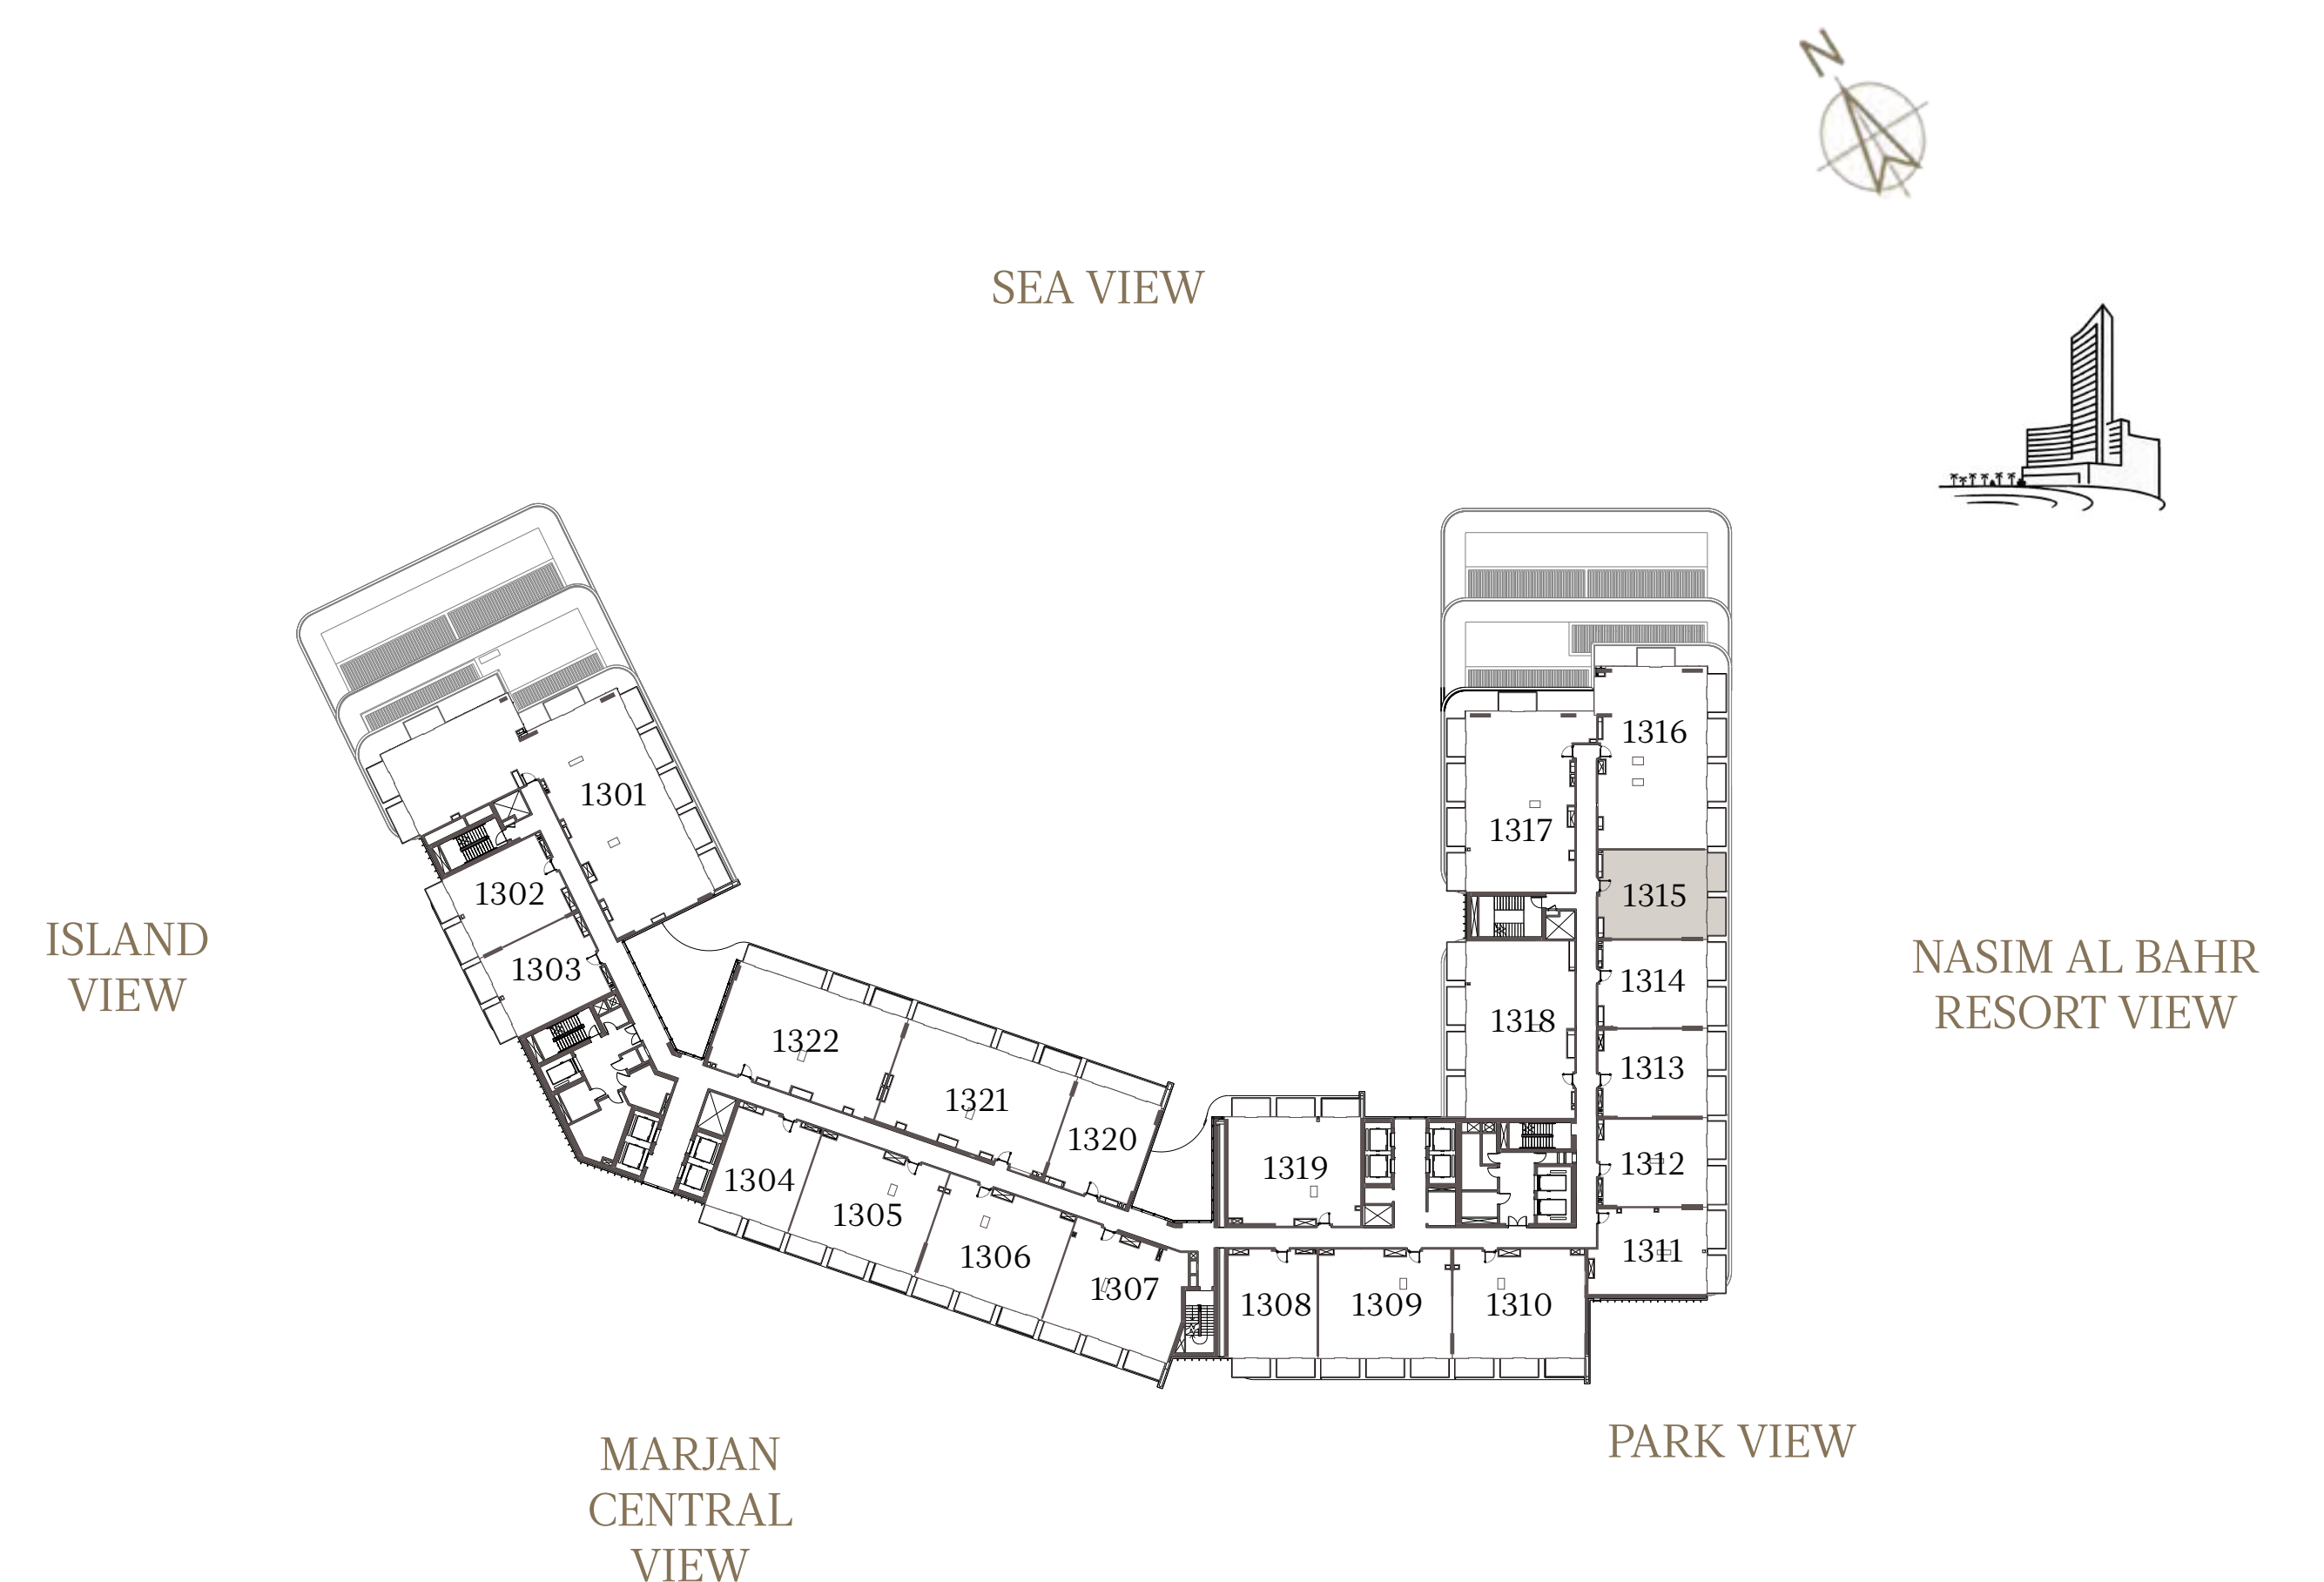

UNIT - 1315

INTERNAL AREA	85.66 sq.m.	922.04 sq.ft.
OUTDOOR AREA	12.69 sq.m.	136.59 sq.ft.
TOTAL AREA	98.35 sq.m.	1058.63 sq.ft.