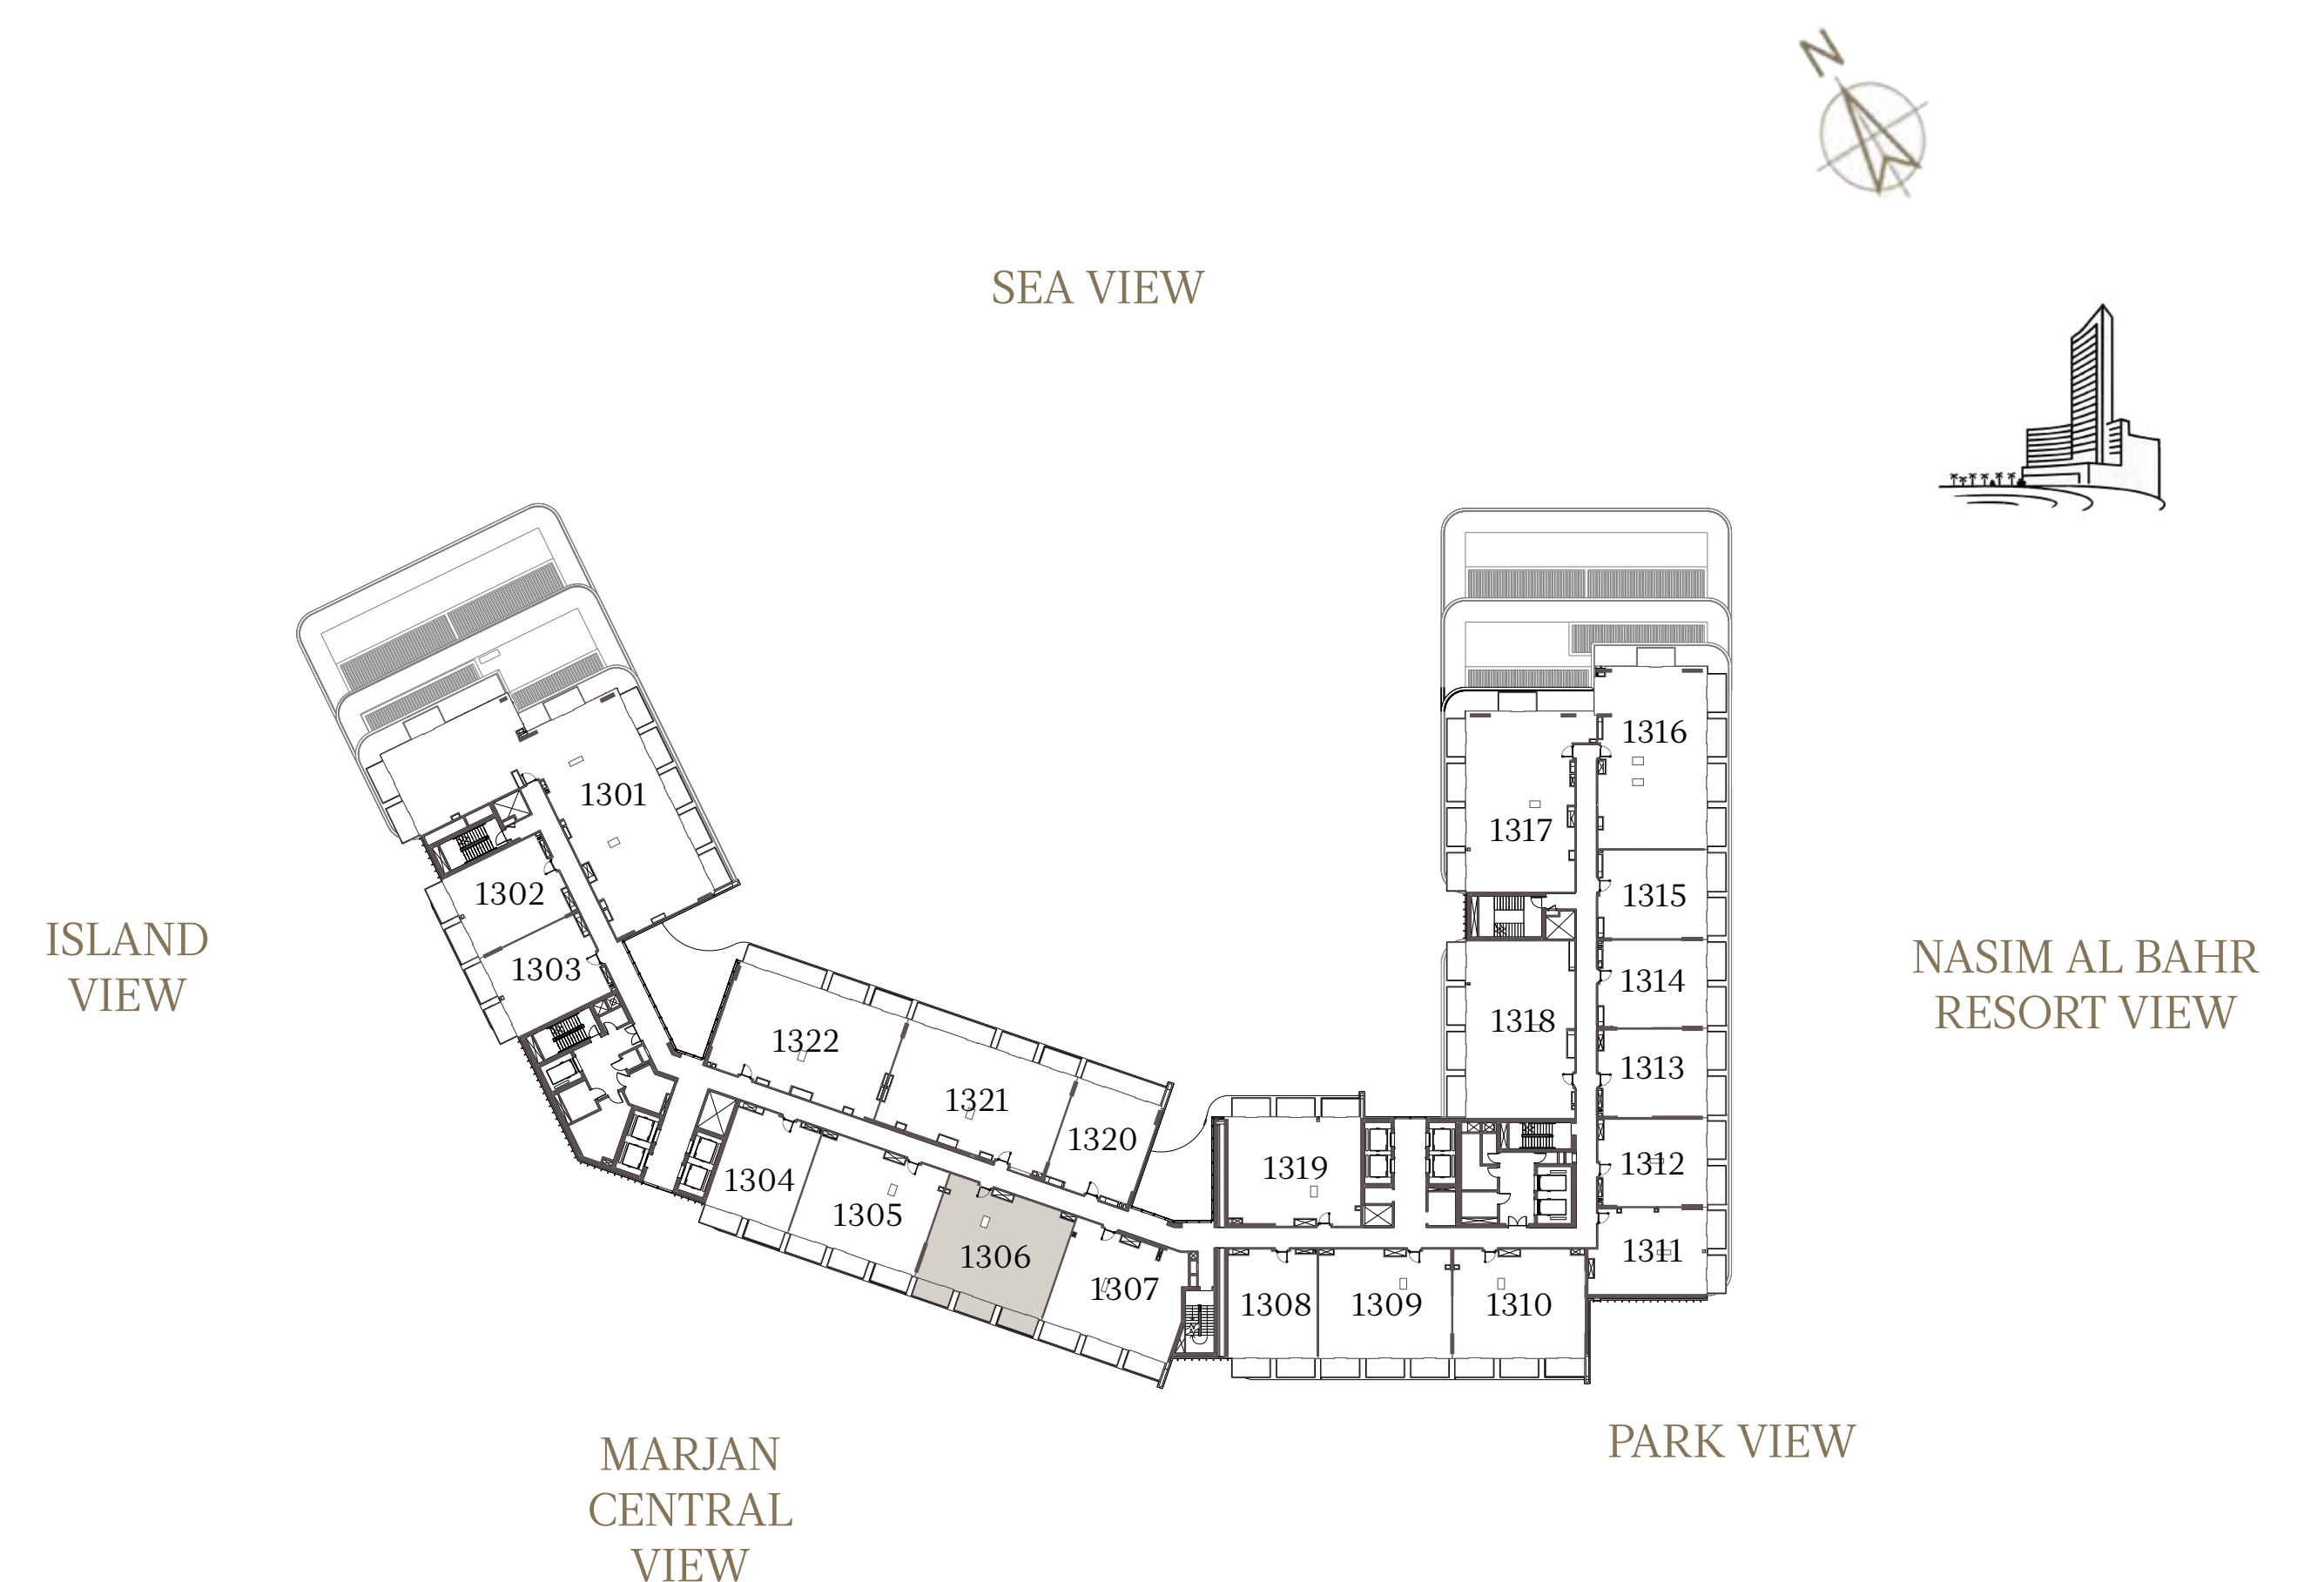

1 BEDROOM-1A

UNIT - 1303

INTERNAL AREA	82.72 sq.m.	890.39 sq.ft.
OUTDOOR AREA	12.52 sq.m.	134.76 sq.ft.
TOTAL AREA	95.24 sq.m.	1025.15 sq.ft.

1 BEDROOM-1A

UNIT - 1304

INTERNAL AREA	83.36 sq.m.	897.28 sq.ft.
OUTDOOR AREA	12.61 sq.m.	135.73 sq.ft.
TOTAL AREA	95.97 sq.m.	1033.01 sq.ft.

2 BEDROOM-1A

UNIT - 1305

INTERNAL AREA	128.37	sq.m.	1381.76	sq.ft.
OUTDOOR AREA	18.68	sq.m.	201.07	sq.ft.
TOTAL AREA	147.05	sq.m.	1582.83	sq.ft.

2 BEDROOM-1A

UNIT - 1306

INTERNAL AREA	128.35	sq.m.	1381.55	sq.ft.
OUTDOOR AREA	18.67	sq.m.	200.96	sq.ft.
TOTAL AREA	147.02	sq.m.	1582.51	sq.ft.

2 BEDROOM-2

UNIT - 1307

INTERNAL AREA	121.97	sq.m.	1312.87	sq.ft.
OUTDOOR AREA	19.40	sq.m.	208.82	sq.ft.
TOTAL AREA	141.37	sq.m.	1521.69	sq.ft.

1 BEDROOM-1A

UNIT - 1308

INTERNAL AREA	89.37 sq.m.	961.97 sq.ft.
OUTDOOR AREA	12.56 sq.m.	135.19 sq.ft.
TOTAL AREA	101.93 sq.m.	1097.17 sq.ft.

2 BEDROOM-1A

UNIT - 1309

INTERNAL AREA	128.31	sq.m.	1381.12	sq.ft.
OUTDOOR AREA	18.97	sq.m.	204.19	sq.ft.
TOTAL AREA	147.28	sq.m.	1585.31	sq.ft.

2 BEDROOM-1A

UNIT - 1310

INTERNAL AREA	128.25	sq.m.	1380.47	sq.ft.
OUTDOOR AREA	19.39	sq.m.	208.71	sq.ft.
TOTAL AREA	147.64	sq.m.	1589.18	sq.ft.