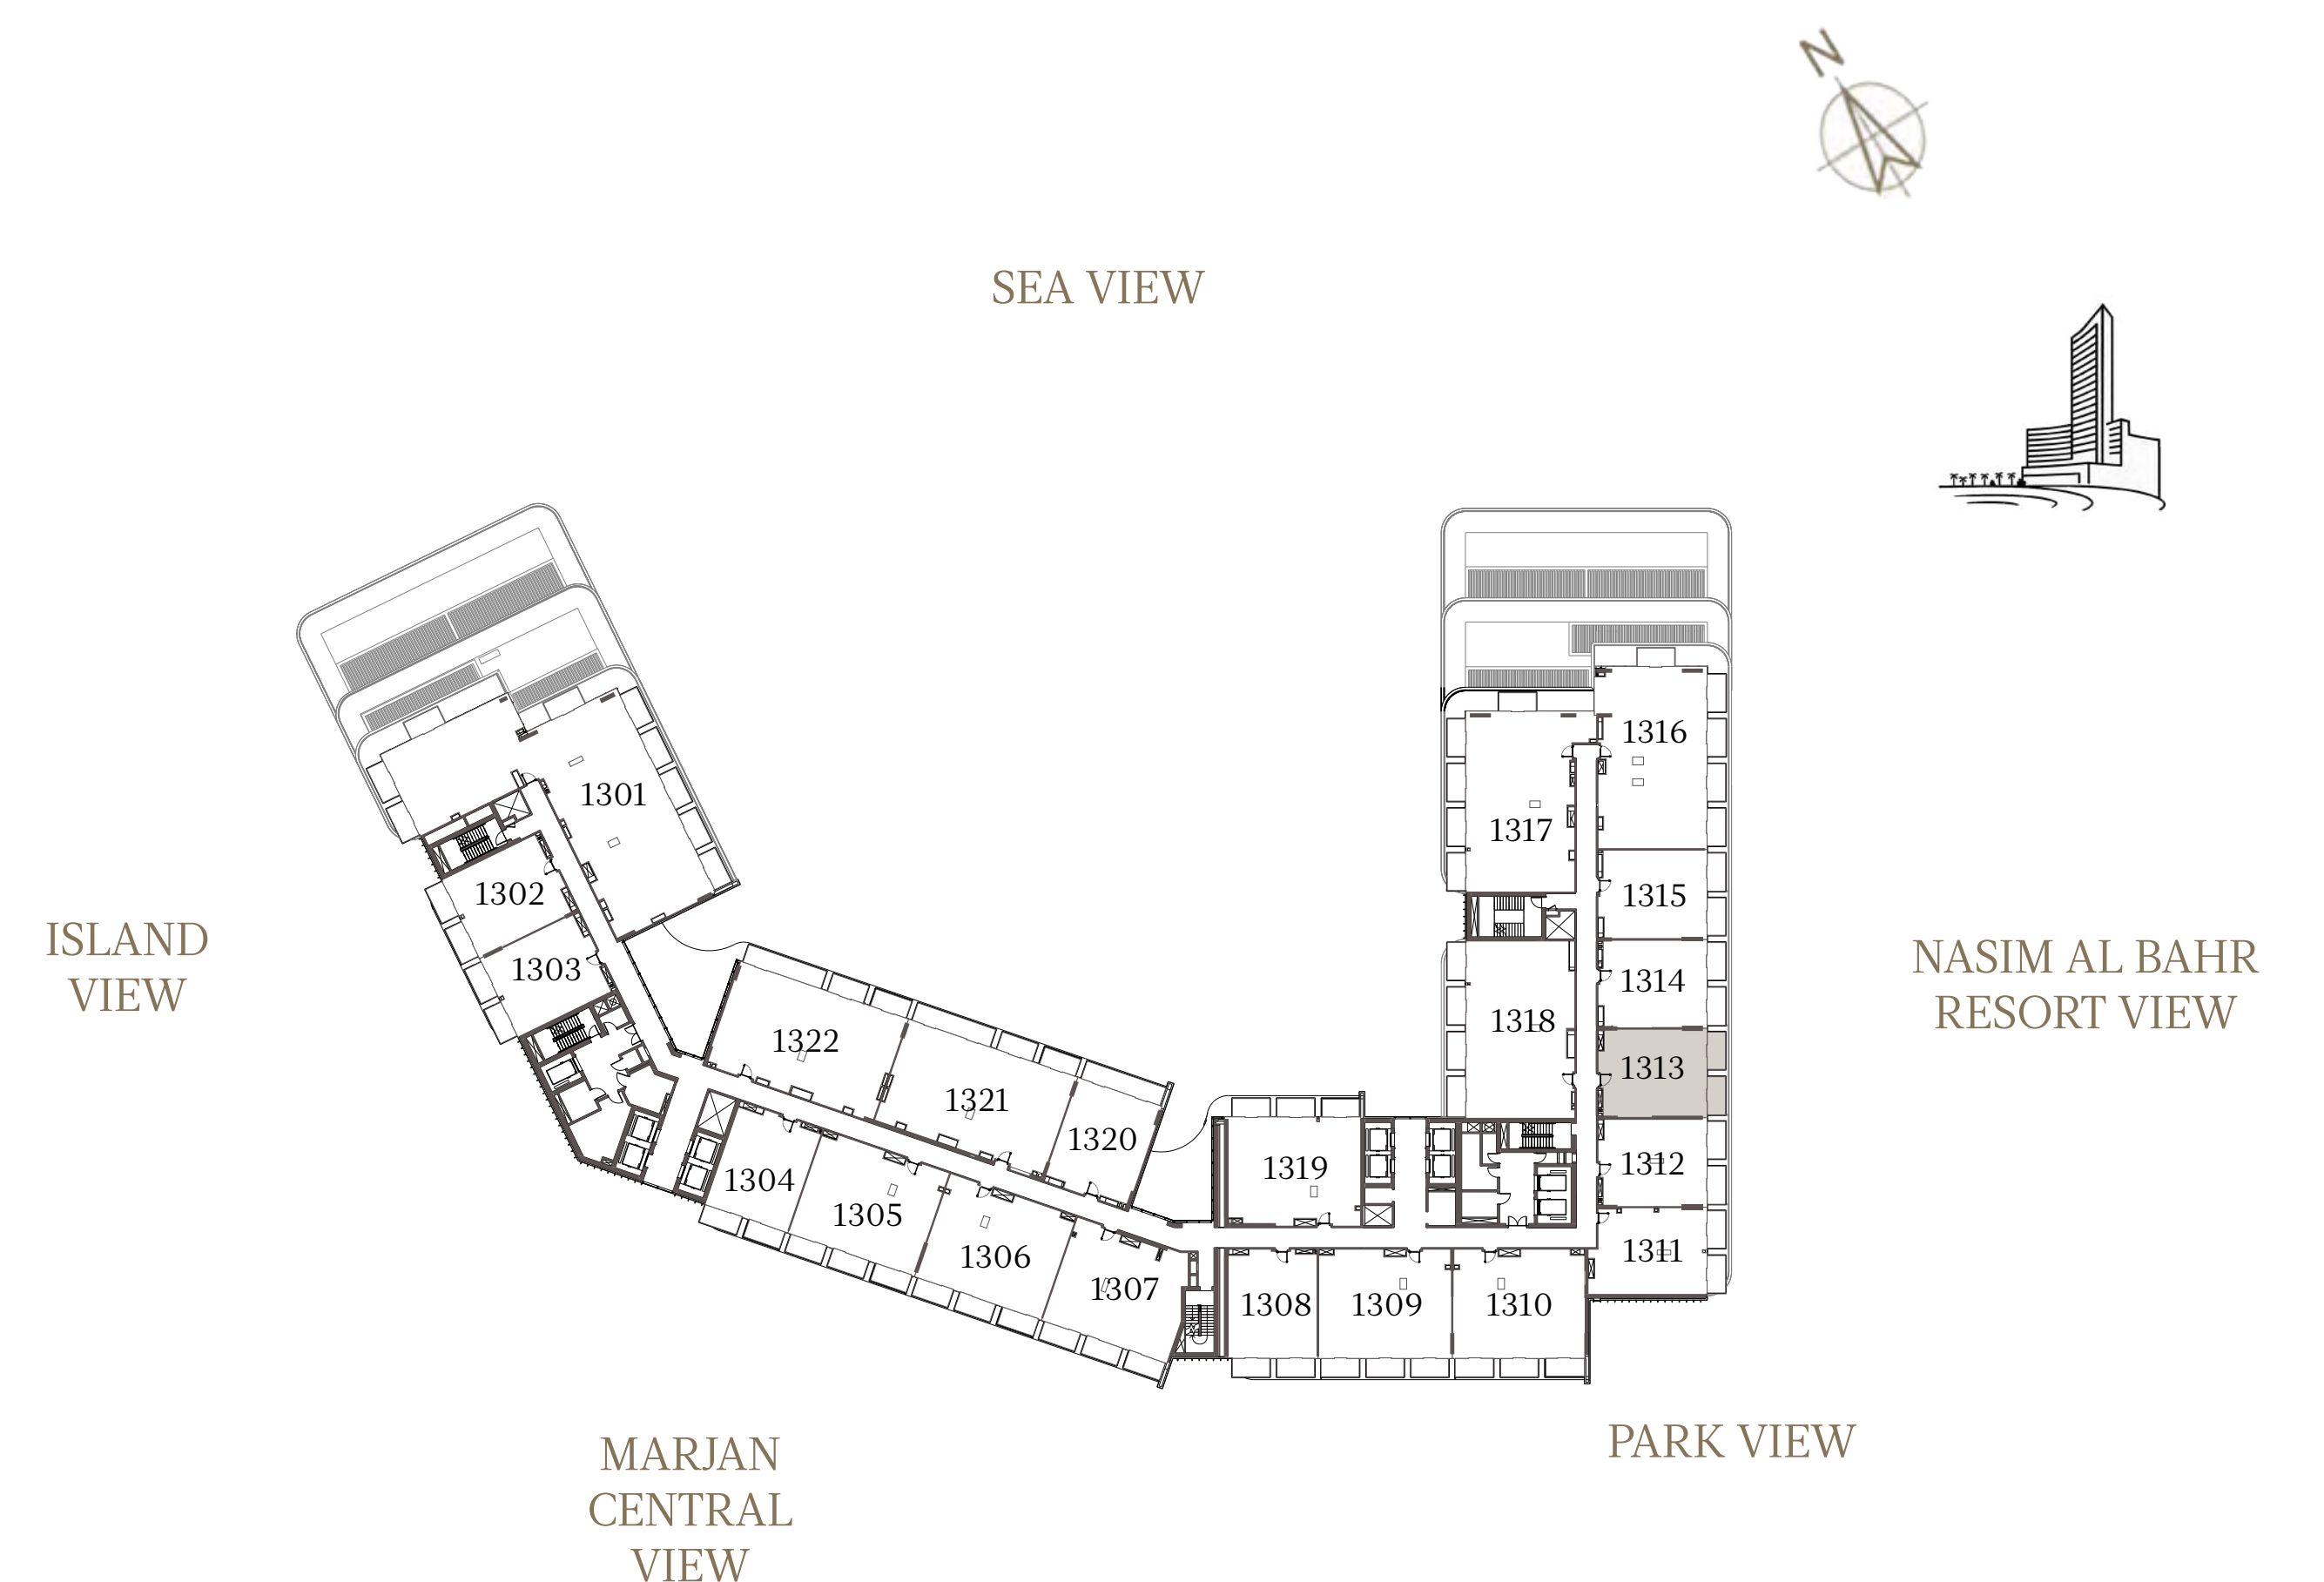

1 BEDROOM-CORNER 1

UNIT - 1311

INTERNAL AREA	89.69 sq.m.	965.42 sq.ft.
OUTDOOR AREA	12.56 sq.m.	135.19 sq.ft.
TOTAL AREA	102.25 sq.m.	1100.61 sq.ft.

1 BEDROOM-1A

UNIT - 1312

INTERNAL AREA	84.57 sq.m.	910.30 sq.ft.
OUTDOOR AREA	12.69 sq.m.	136.59 sq.ft.
TOTAL AREA	97.26 sq.m.	1046.90 sq.ft.

1 BEDROOM-1A

UNIT - 1313

INTERNAL AREA	85.12 sq.m.	916.22 sq.ft.
OUTDOOR AREA	12.69 sq.m.	136.59 sq.ft.
TOTAL AREA	97.81 sq.m.	1052.82 sq.ft.

1 BEDROOM-1A

UNIT - 1314

INTERNAL AREA	84.62 sq.m.	910.84 sq.ft.
OUTDOOR AREA	12.69 sq.m.	136.59 sq.ft.
TOTAL AREA	97.31 sq.m.	1047.44 sq.ft.