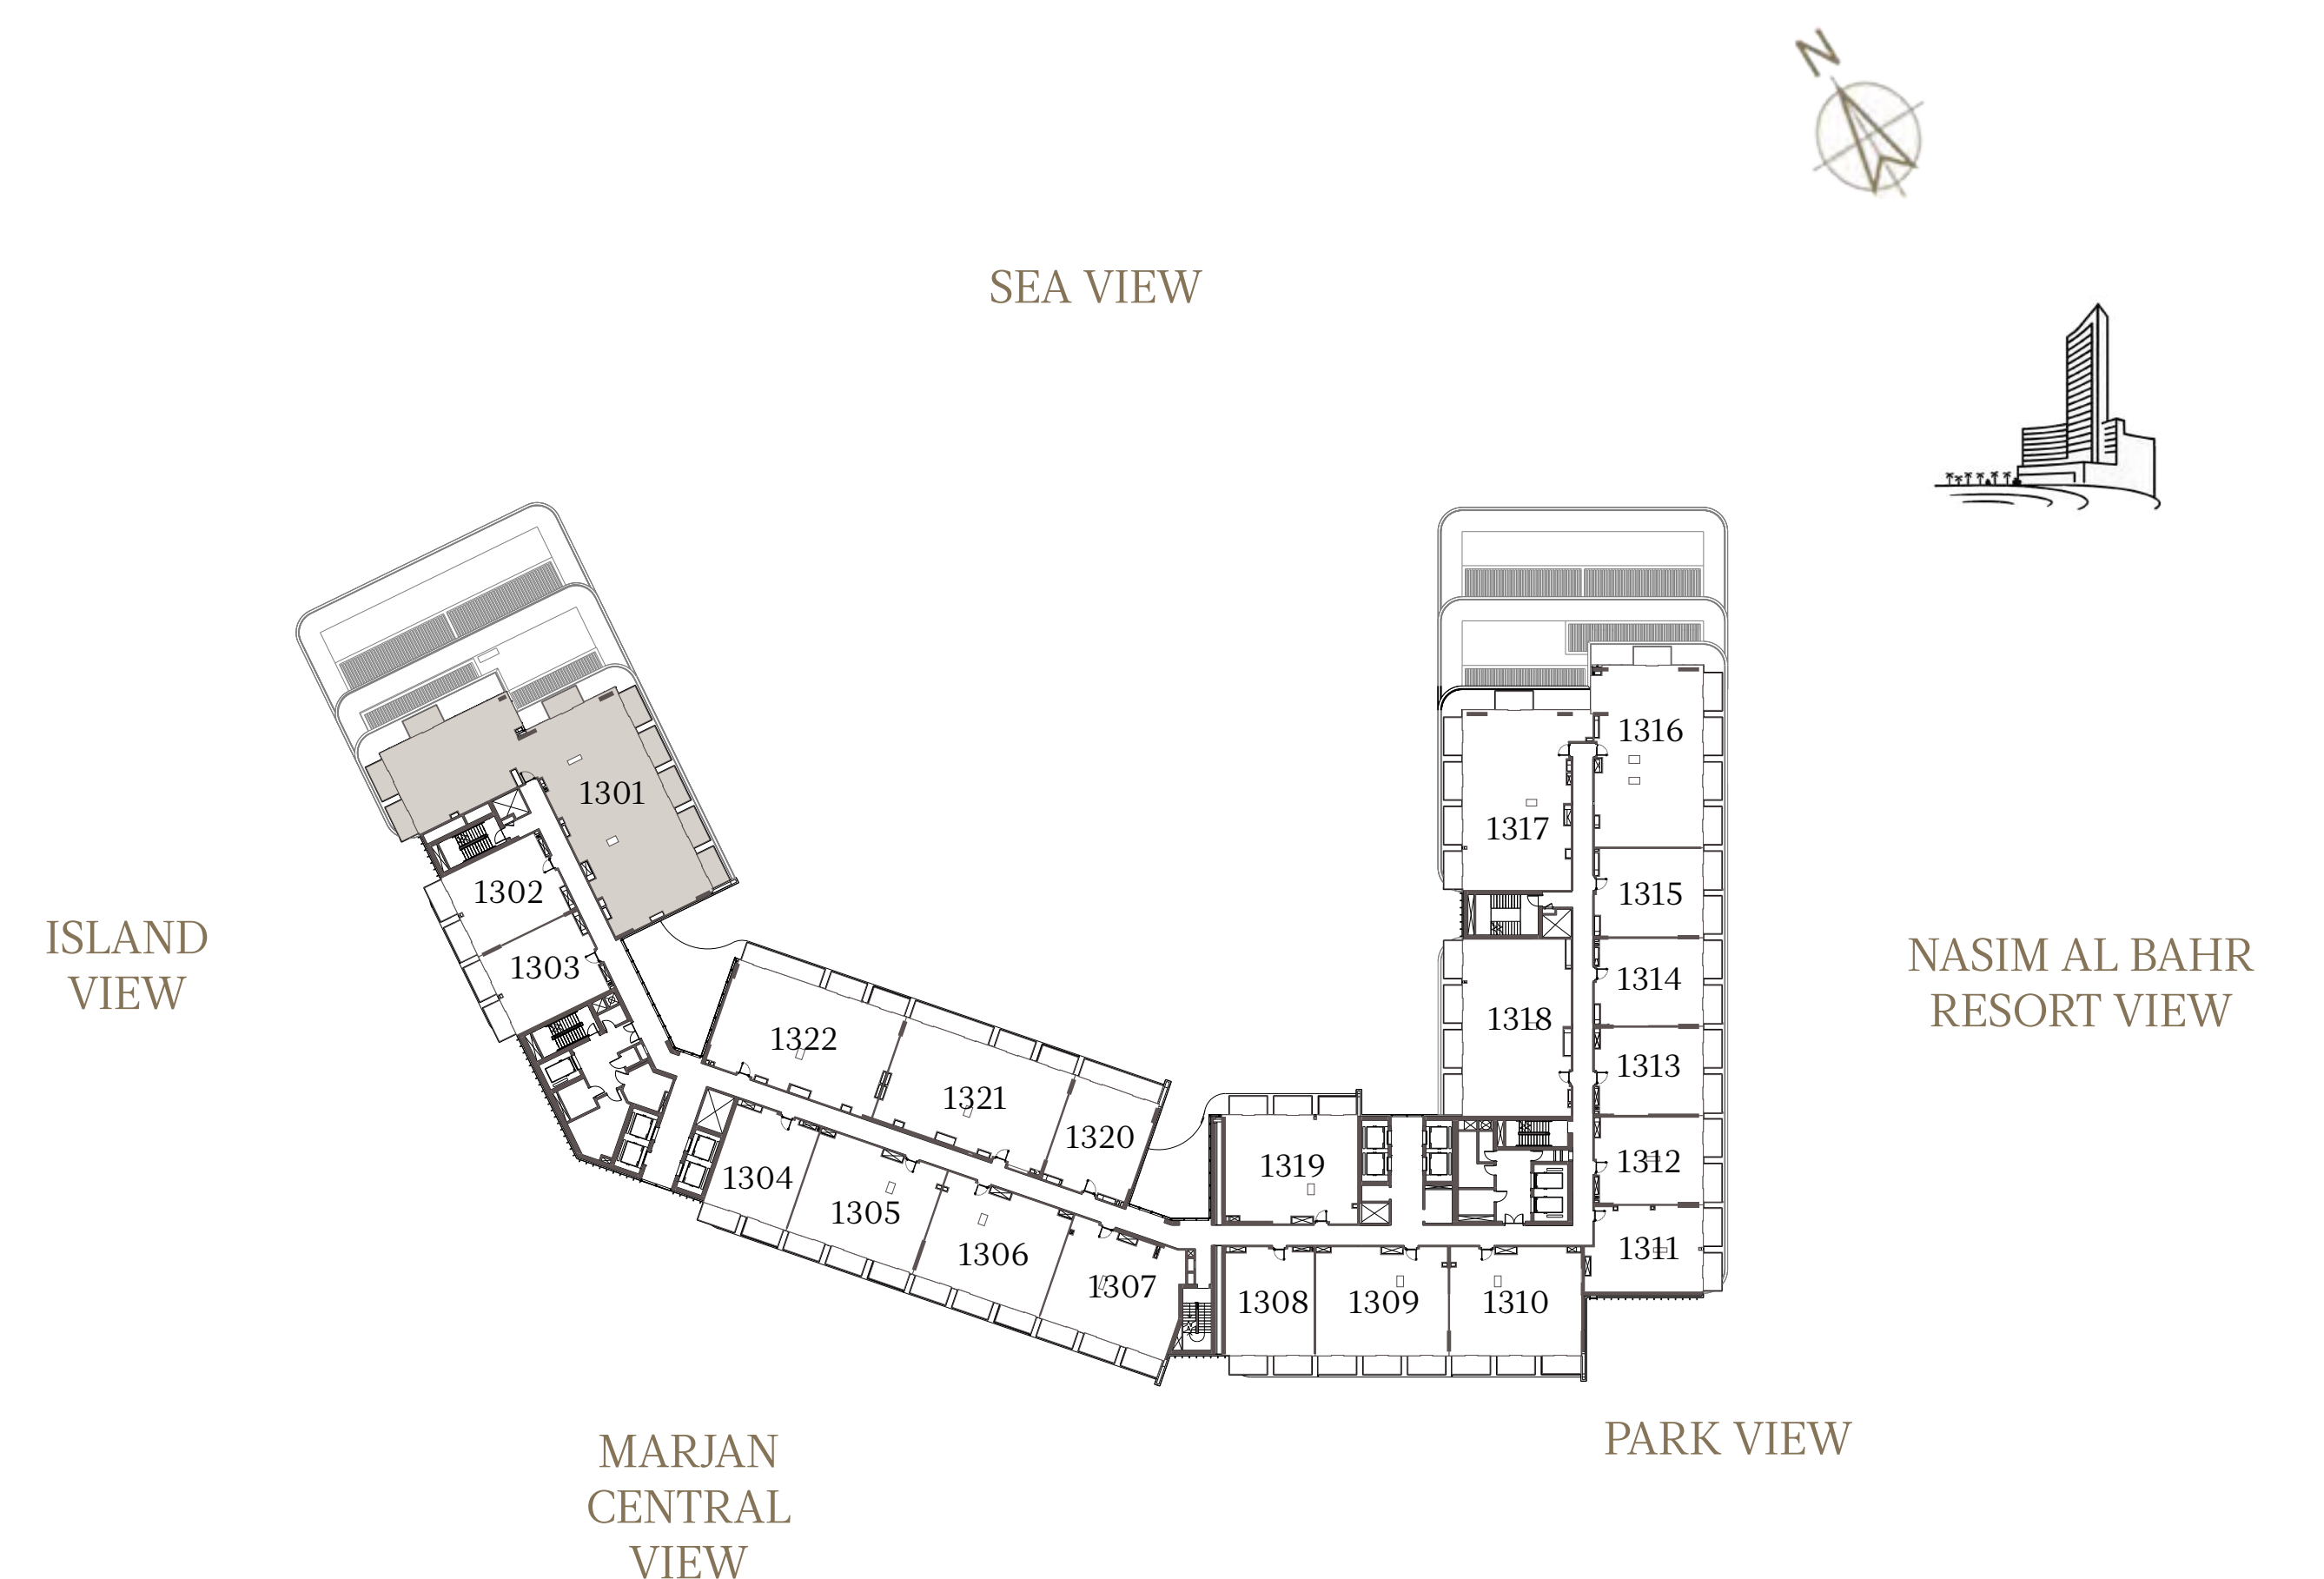

5 BEDROOM

UNIT - 1301

INTERNAL AREA	327.32 sq.m.	3523.24 sq.ft.
OUTDOOR AREA	57.22 sq.m.	615.91 sq.ft.
TOTAL AREA	384.54 sq.m.	4139.15 sq.ft.

1 BEDROOM-1A

UNIT - 1302

INTERNAL AREA	82.71 sq.m.	890.28 sq.ft.
OUTDOOR AREA	12.69 sq.m.	136.59 sq.ft.
TOTAL AREA	95.40 sq.m.	1026.88 sq.ft.

1 BEDROOM-1A

UNIT - 1303

INTERNAL AREA	82.72 sq.m.	890.39 sq.ft.
OUTDOOR AREA	12.52 sq.m.	134.76 sq.ft.
TOTAL AREA	95.24 sq.m.	1025.15 sq.ft.

1 BEDROOM-1A

UNIT - 1304

INTERNAL AREA	83.36 sq.m.	897.28 sq.ft.
OUTDOOR AREA	12.61 sq.m.	135.73 sq.ft.
TOTAL AREA	95.97 sq.m.	1033.01 sq.ft.

2 BEDROOM-1A

UNIT - 1305

INTERNAL AREA	128.37	sq.m.	1381.76	sq.ft.
OUTDOOR AREA	18.68	sq.m.	201.07	sq.ft.
TOTAL AREA	147.05	sq.m.	1582.83	sq.ft.

2 BEDROOM-1A

UNIT - 1306

INTERNAL AREA	128.35	sq.m.	1381.55	sq.ft.
OUTDOOR AREA	18.67	sq.m.	200.96	sq.ft.
TOTAL AREA	147.02	sq.m.	1582.51	sq.ft.