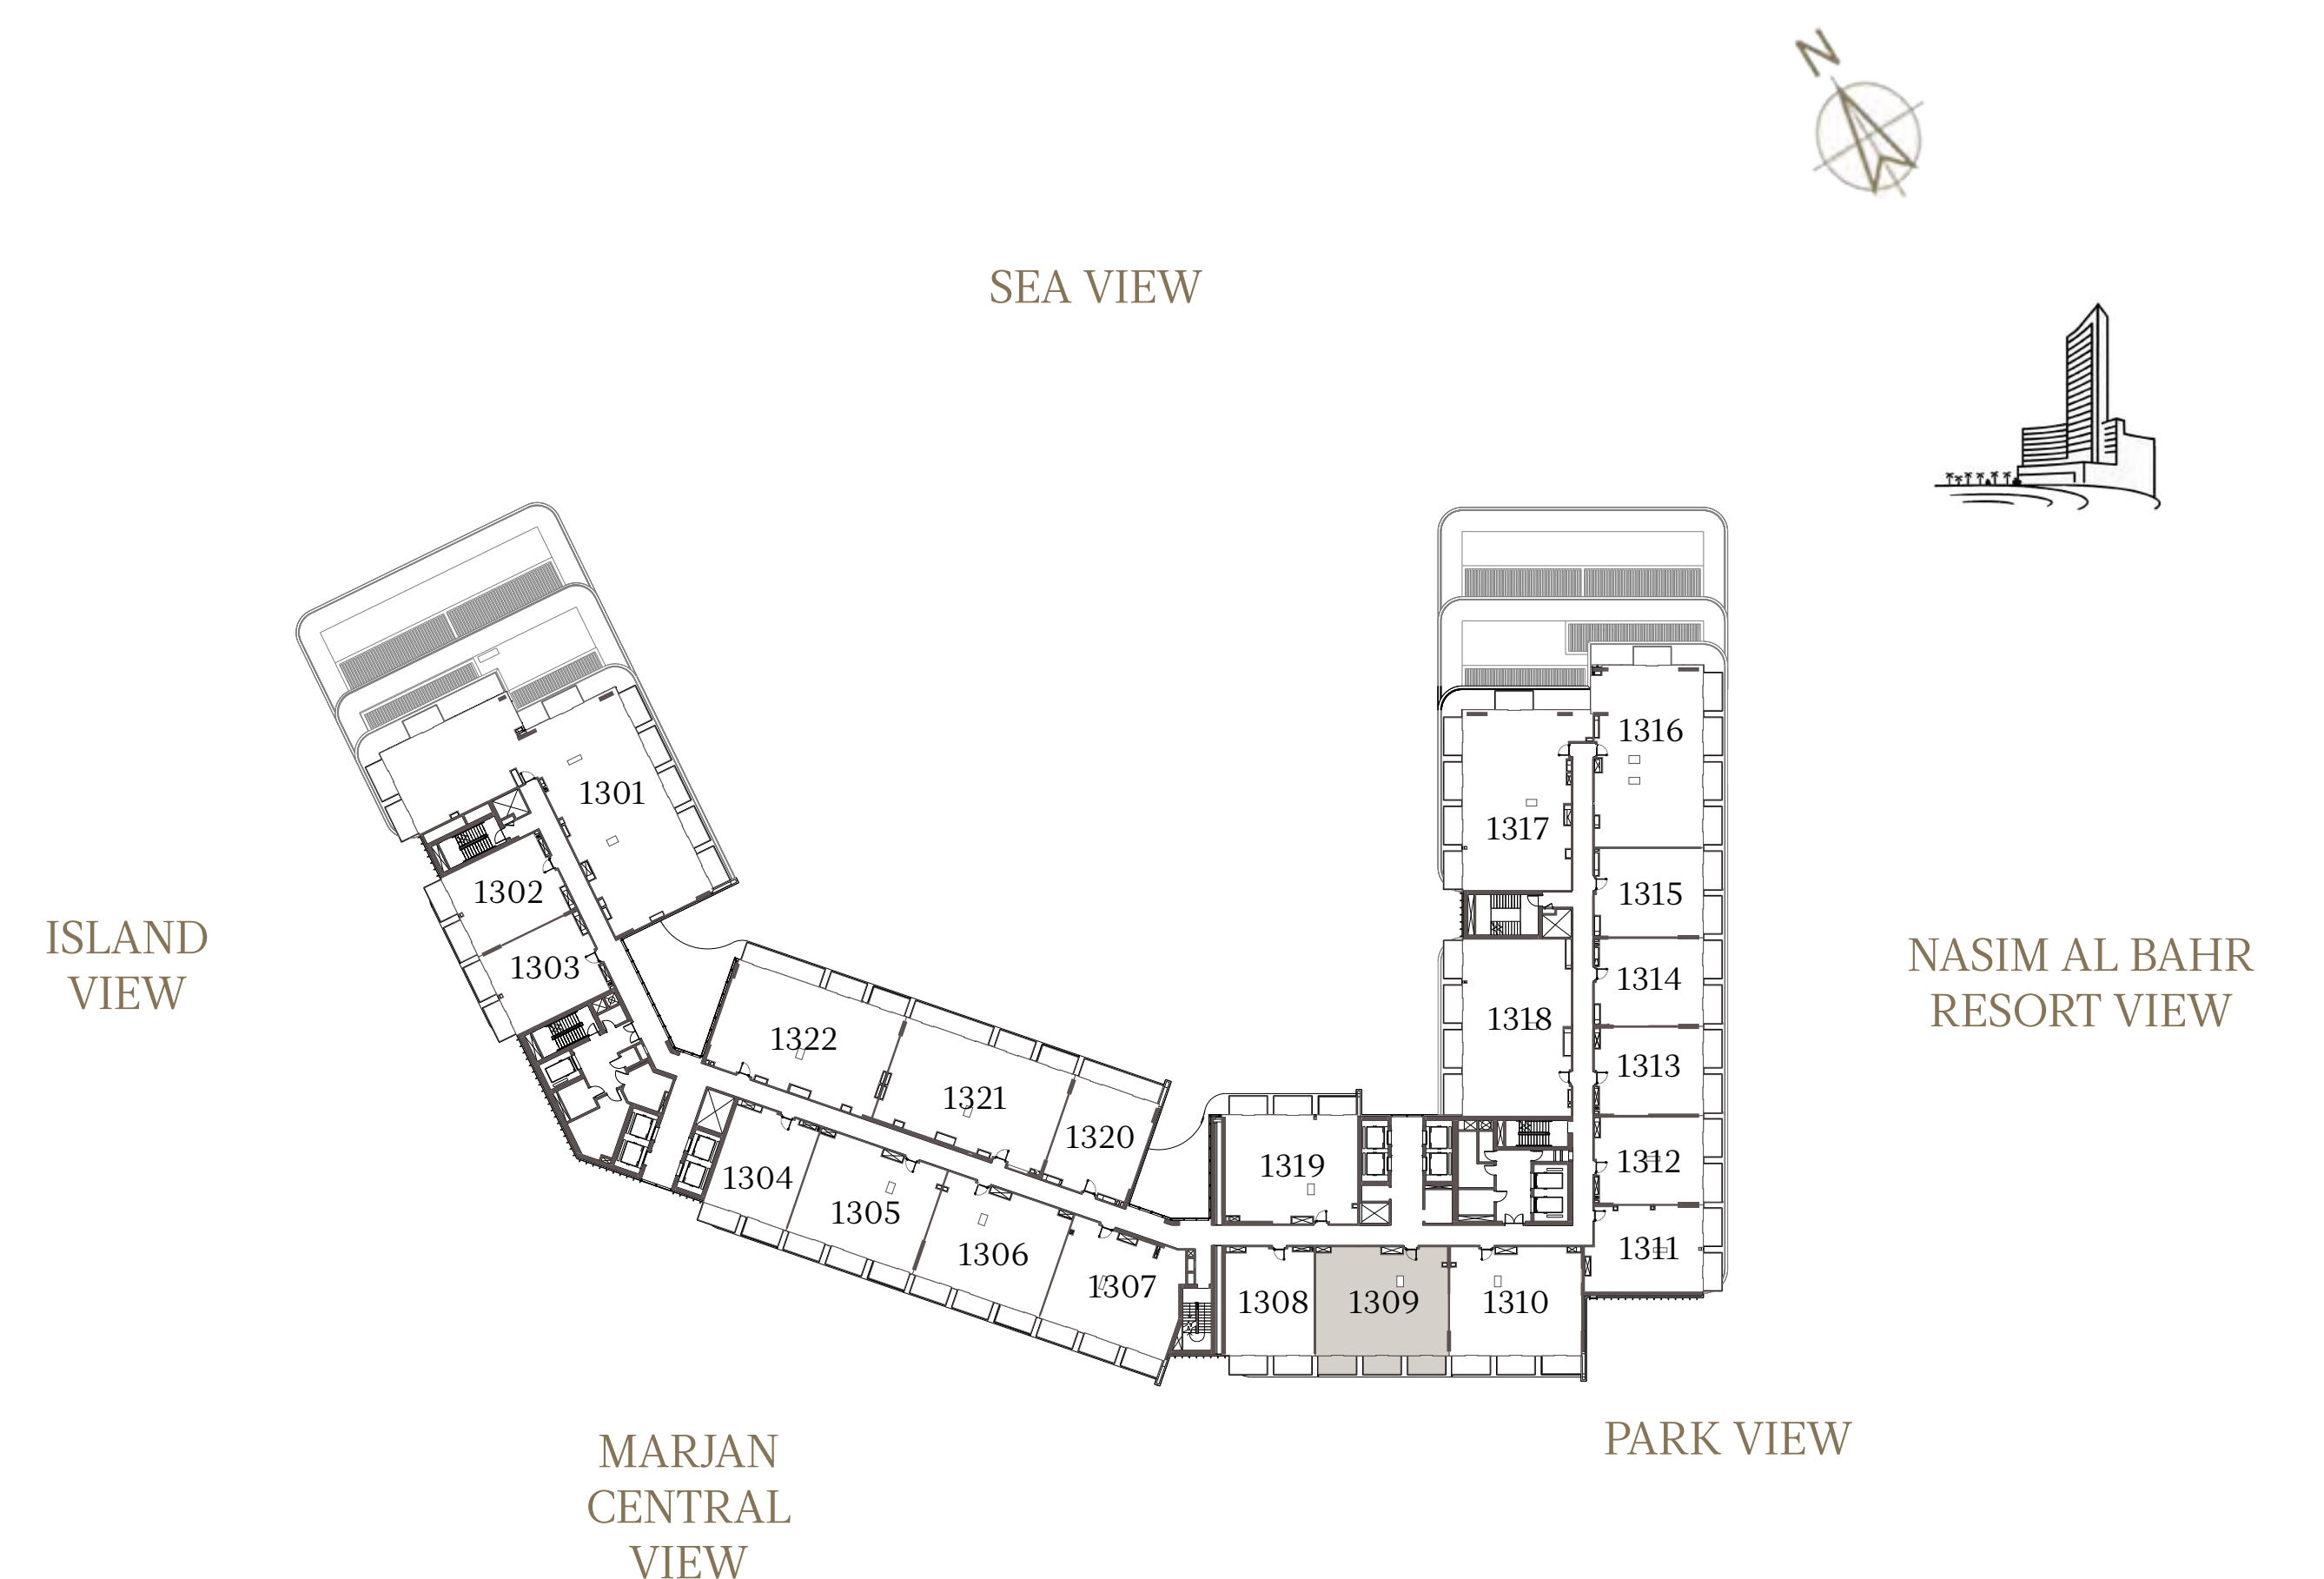

2 BEDROOM-1A

UNIT - 1305

INTERNAL AREA	128.37	sq.m.	1381.76	sq.ft.
OUTDOOR AREA	18.68	sq.m.	201.07	sq.ft.
TOTAL AREA	147.05	sq.m.	1582.83	sq.ft.

2 BEDROOM-1A

UNIT - 1306

INTERNAL AREA	128.35	sq.m.	1381.55	sq.ft.
OUTDOOR AREA	18.67	sq.m.	200.96	sq.ft.
TOTAL AREA	147.02	sq.m.	1582.51	sq.ft.

2 BEDROOM-2

UNIT - 1307

INTERNAL AREA	121.97	sq.m.	1312.87	sq.ft.
OUTDOOR AREA	19.40	sq.m.	208.82	sq.ft.
TOTAL AREA	141.37	sq.m.	1521.69	sq.ft.

1 BEDROOM-1A

UNIT - 1308

INTERNAL AREA	89.37 sq.m.	961.97 sq.ft.
OUTDOOR AREA	12.56 sq.m.	135.19 sq.ft.
TOTAL AREA	101.93 sq.m.	1097.17 sq.ft.

2 BEDROOM-1A

UNIT - 1309

INTERNAL AREA	128.31	sq.m.	1381.12	sq.ft.
OUTDOOR AREA	18.97	sq.m.	204.19	sq.ft.
TOTAL AREA	147.28	sq.m.	1585.31	sq.ft.

2 BEDROOM-1A

UNIT - 1310

INTERNAL AREA	128.25	sq.m.	1380.47	sq.ft.
OUTDOOR AREA	19.39	sq.m.	208.71	sq.ft.
TOTAL AREA	147.64	sq.m.	1589.18	sq.ft.

1 BEDROOM-CORNER 1

UNIT - 1311

INTERNAL AREA	89.69 sq.m.	965.42 sq.ft.
OUTDOOR AREA	12.56 sq.m.	135.19 sq.ft.
TOTAL AREA	102.25 sq.m.	1100.61 sq.ft.

1 BEDROOM-1A

UNIT - 1312

INTERNAL AREA	84.57 sq.m.	910.30 sq.ft.
OUTDOOR AREA	12.69 sq.m.	136.59 sq.ft.
TOTAL AREA	97.26 sq.m.	1046.90 sq.ft.