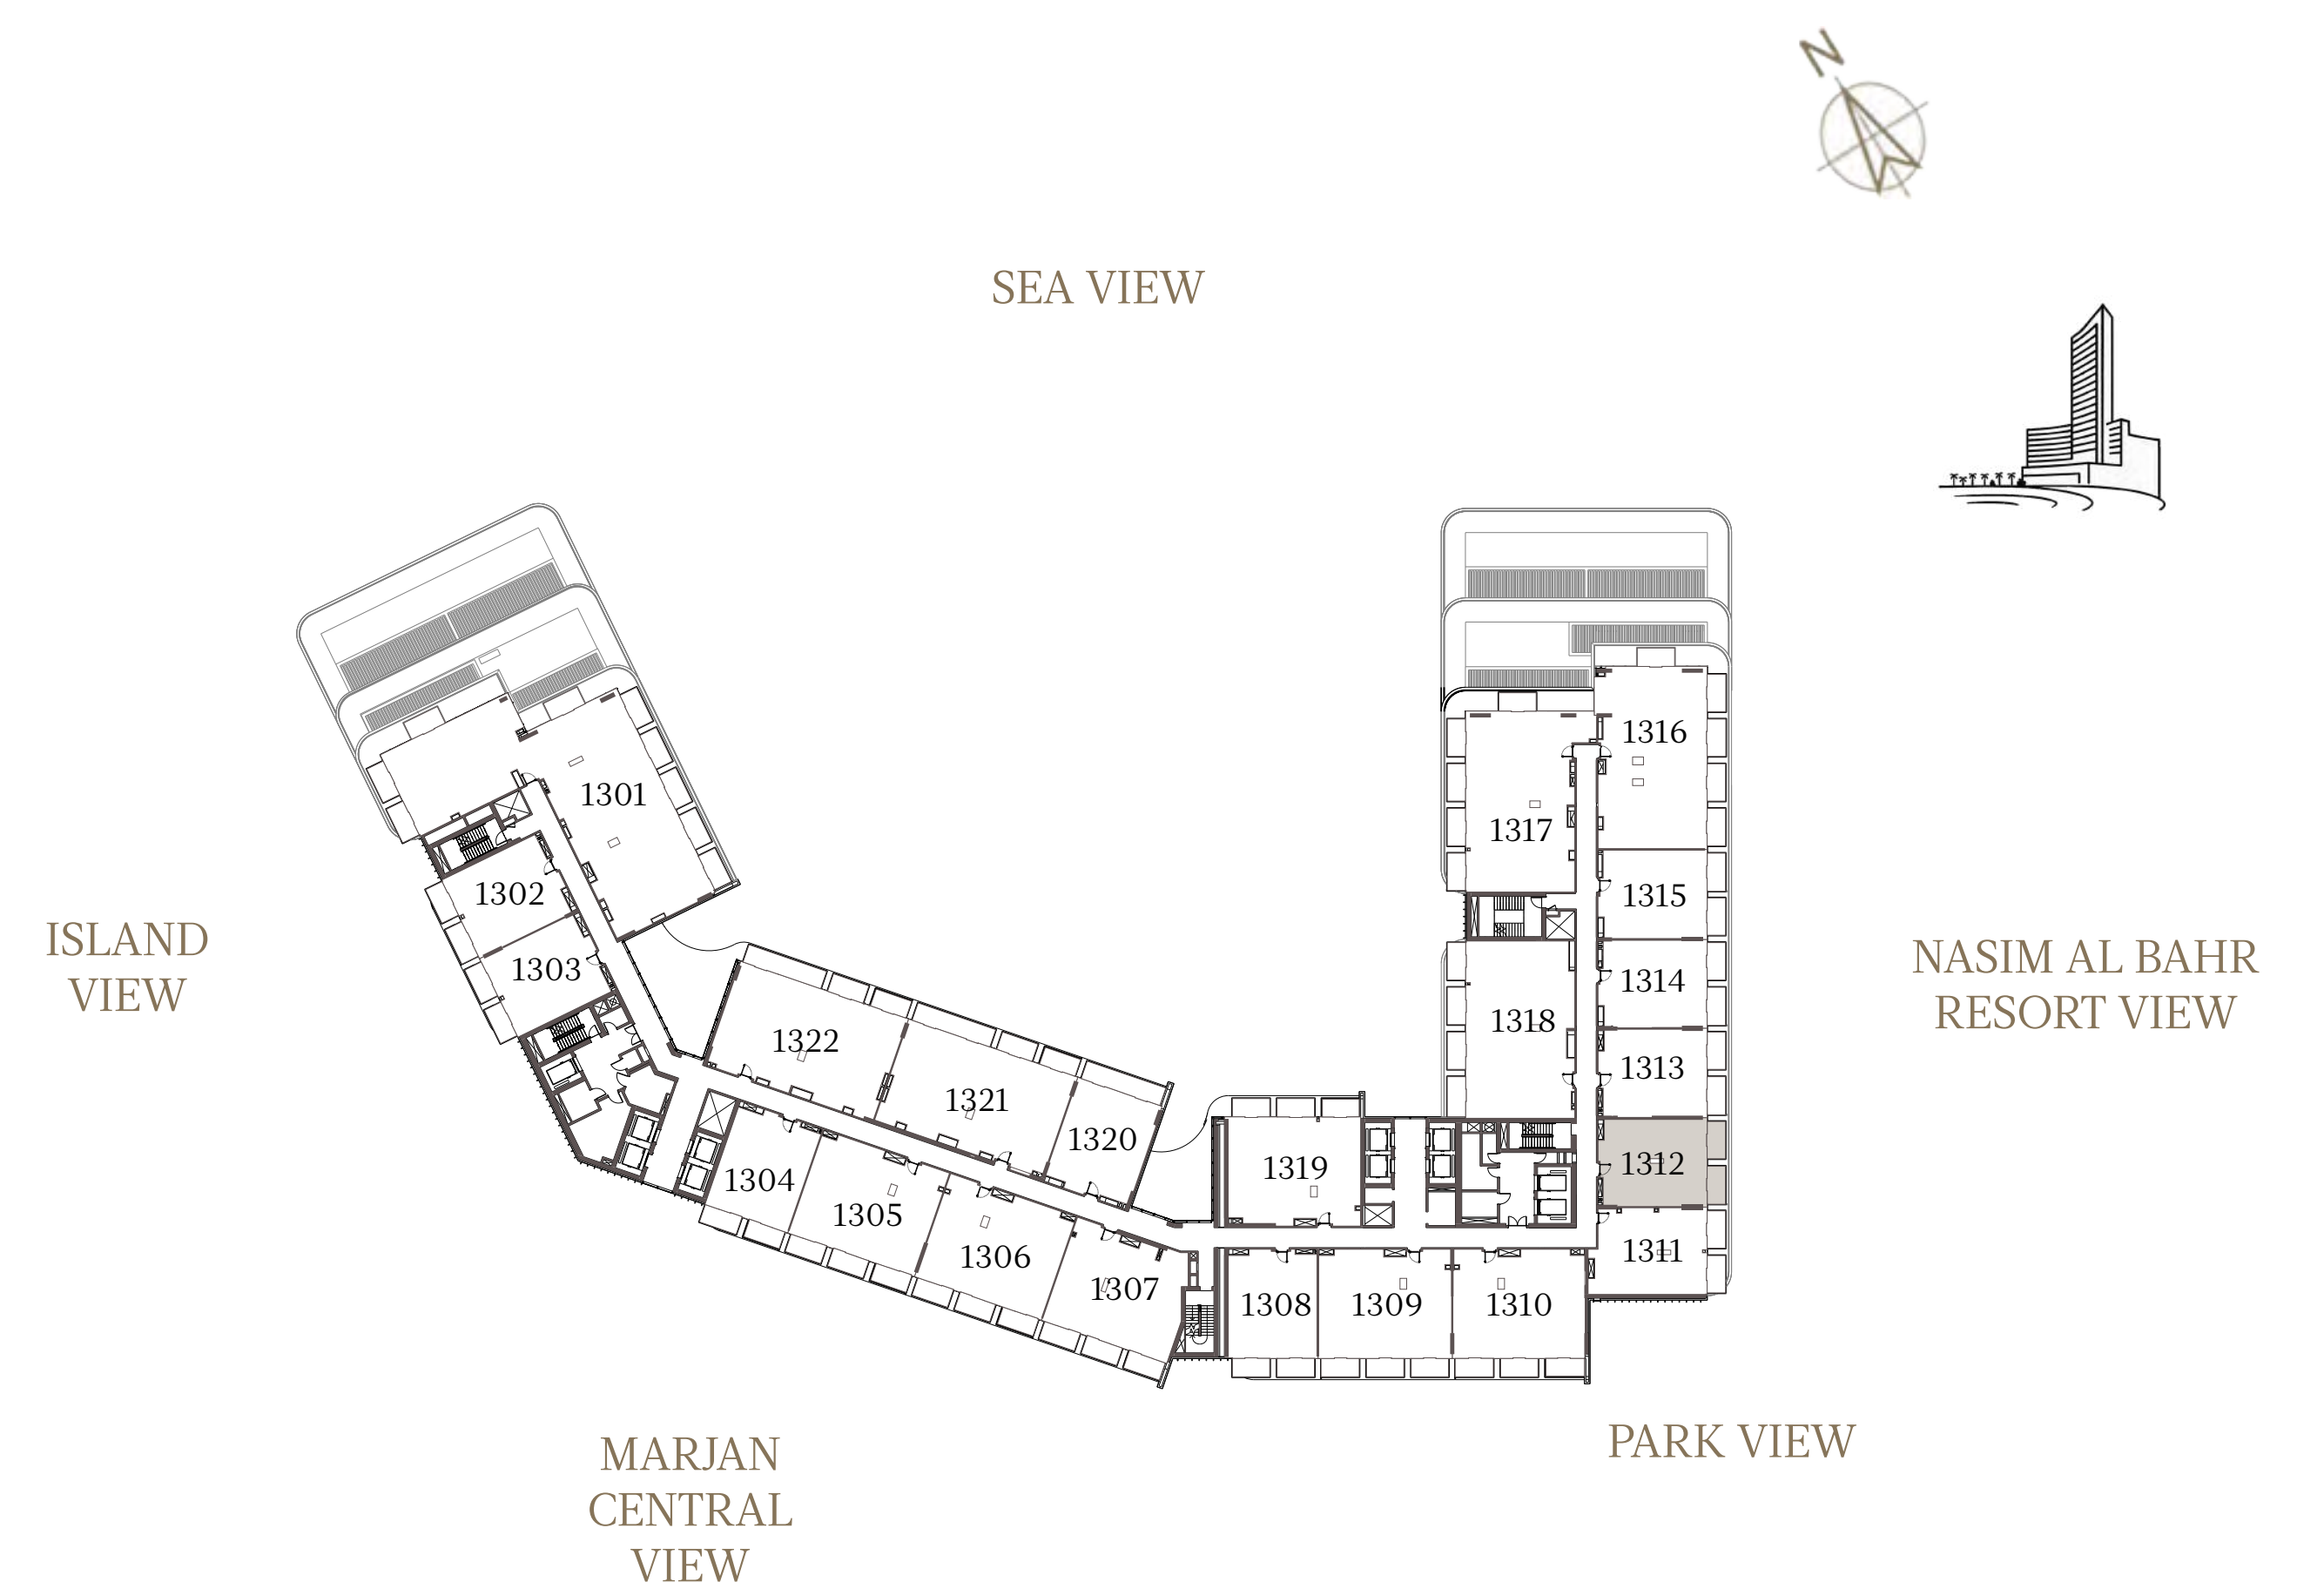

1 BEDROOM-CORNER 1

UNIT - 1311

INTERNAL AREA	89.69 sq.m.	965.42 sq.ft.
OUTDOOR AREA	12.56 sq.m.	135.19 sq.ft.
TOTAL AREA	102.25 sq.m.	1100.61 sq.ft.

1 BEDROOM-1A

UNIT - 1312

INTERNAL AREA	84.57 sq.m.	910.30 sq.ft.
OUTDOOR AREA	12.69 sq.m.	136.59 sq.ft.
TOTAL AREA	97.26 sq.m.	1046.90 sq.ft.

1 BEDROOM-1A

UNIT - 1313

INTERNAL AREA	85.12 sq.m.	916.22 sq.ft.
OUTDOOR AREA	12.69 sq.m.	136.59 sq.ft.
TOTAL AREA	97.81 sq.m.	1052.82 sq.ft.

1 BEDROOM-1A

UNIT - 1314

INTERNAL AREA	84.62 sq.m.	910.84 sq.ft.
OUTDOOR AREA	12.69 sq.m.	136.59 sq.ft.
TOTAL AREA	97.31 sq.m.	1047.44 sq.ft.