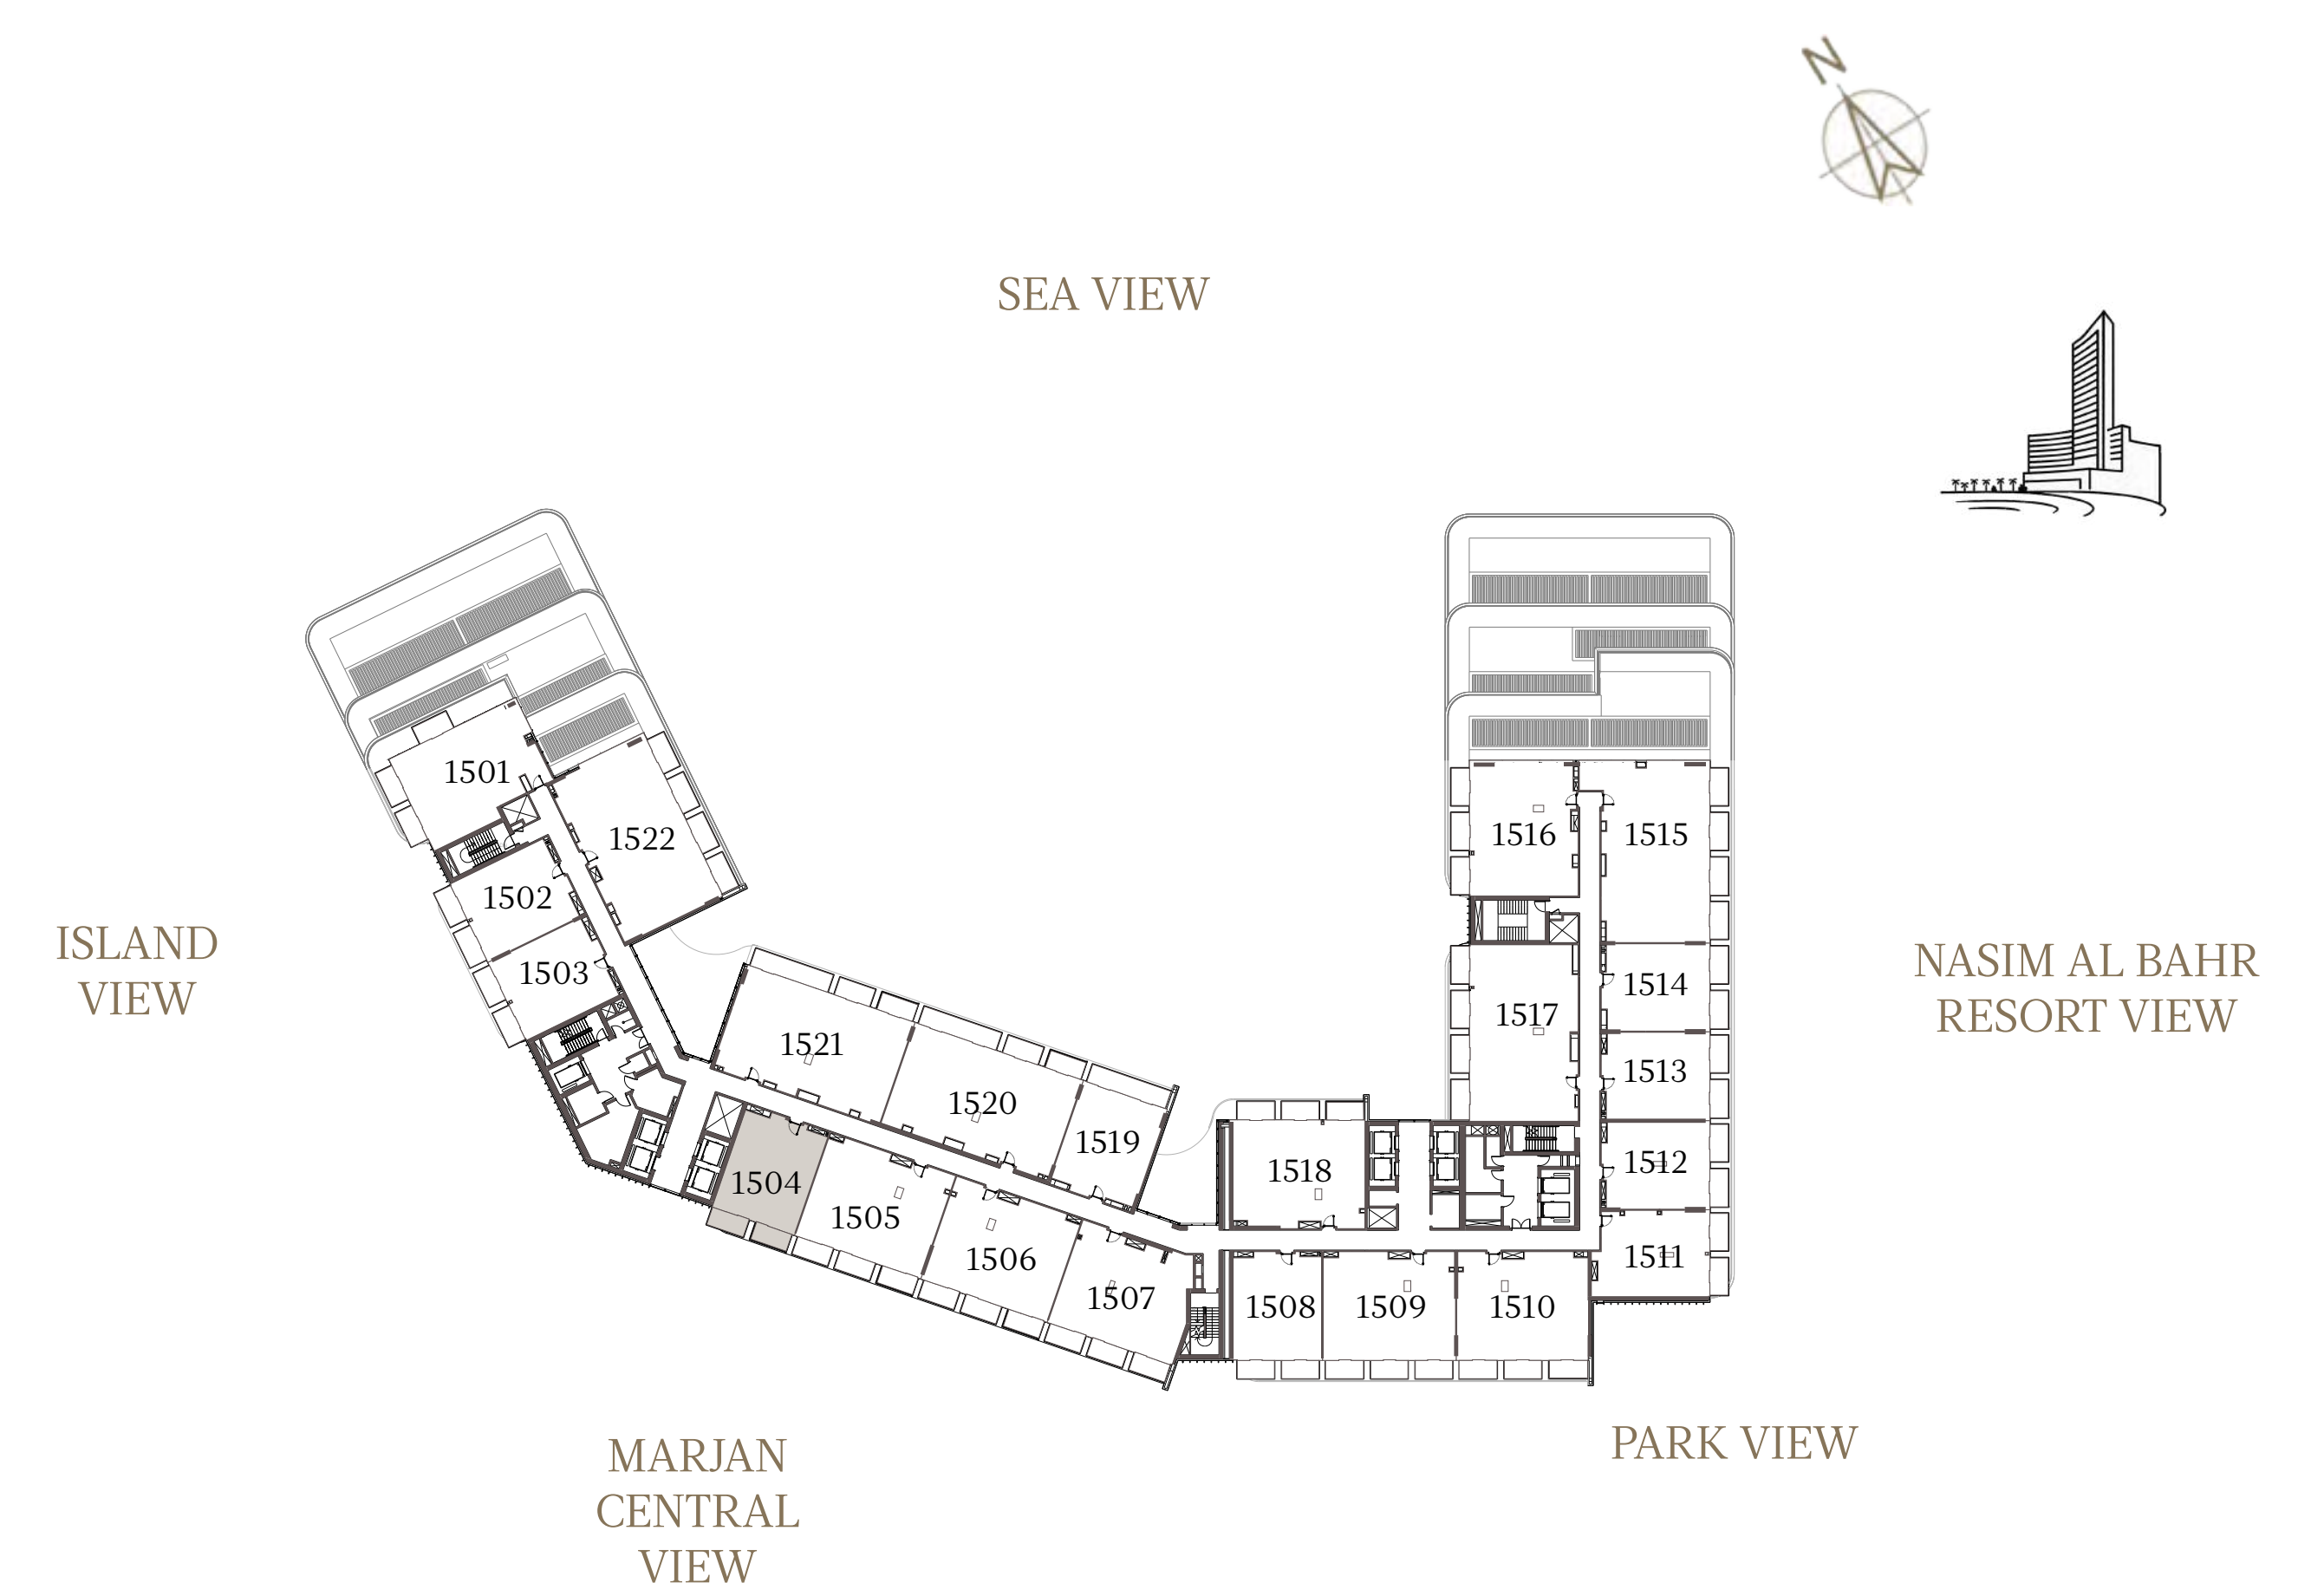

UNIT - 1504

INTERNAL AREA	83.36 sq.m.	897.28 sq.ft.
OUTDOOR AREA	12.61 sq.m.	135.73 sq.ft.
TOTAL AREA	95.97 sq.m.	1033.01 sq.ft.