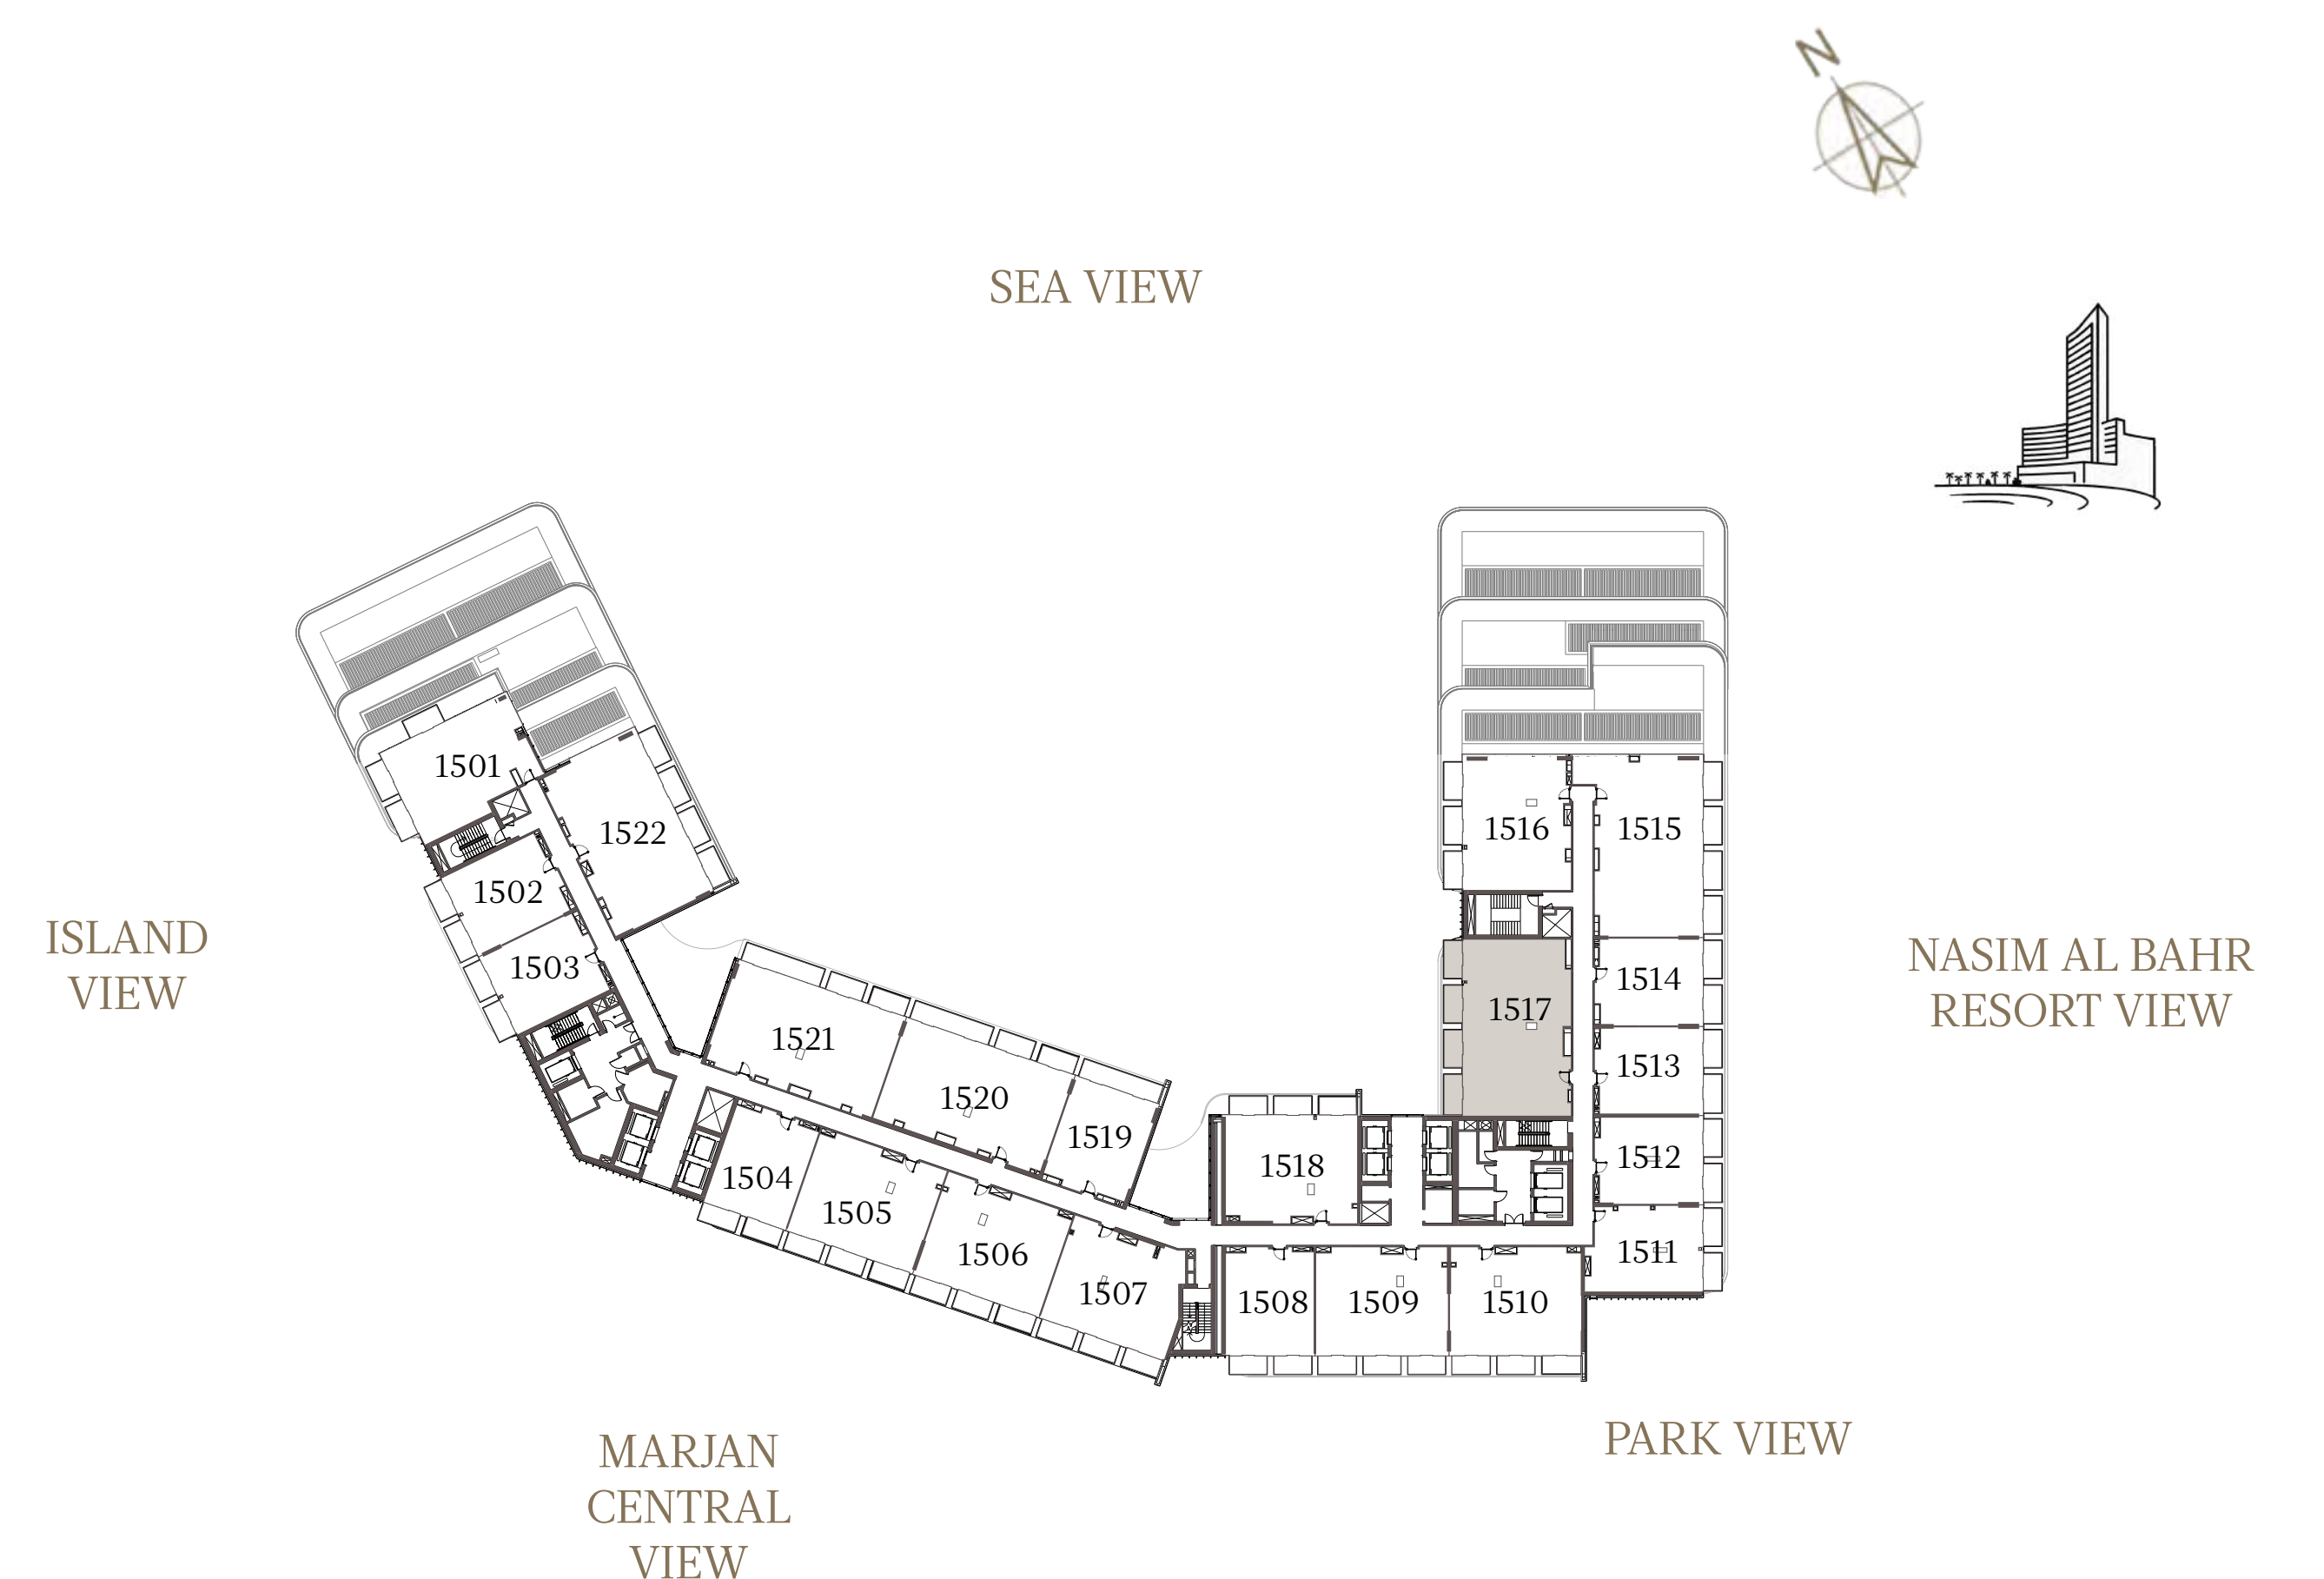

UNIT - 1517

INTERNAL AREA	169.18 sq.m.	1821.04 sq.ft.
OUTDOOR AREA	25.57 sq.m.	275.23 sq.ft.
TOTAL AREA	194.75 sq.m.	2096.27 sq.ft.