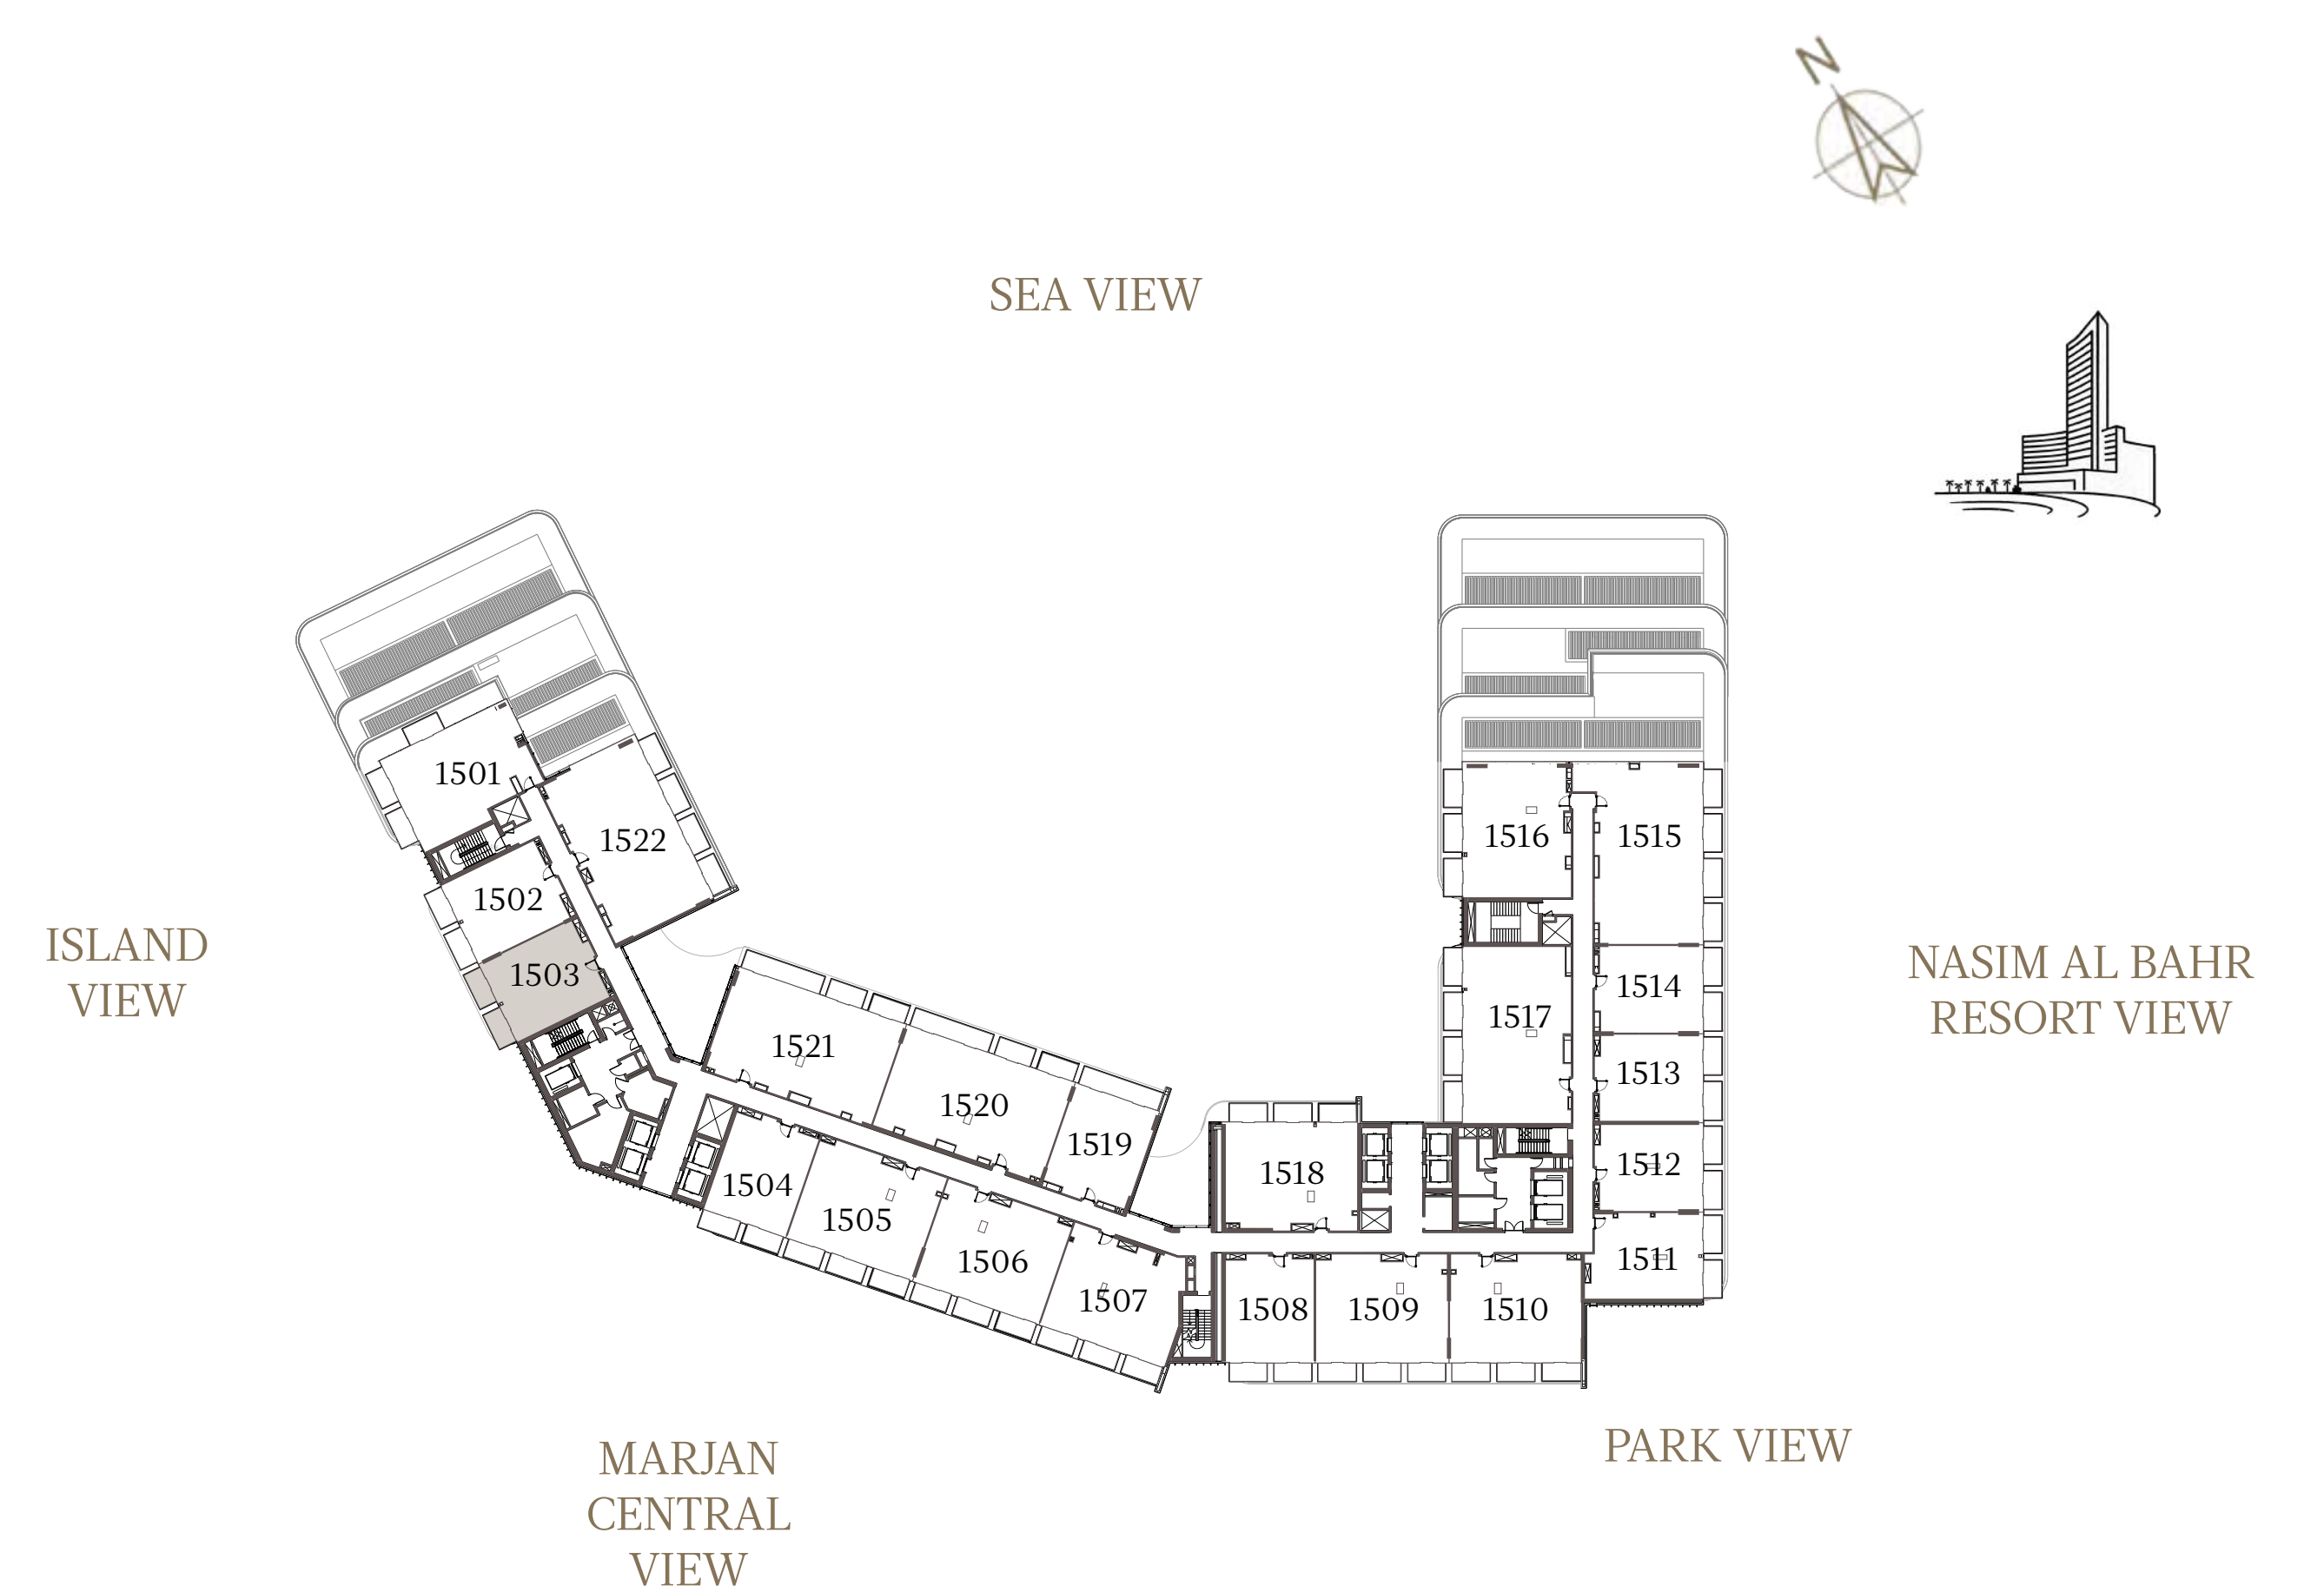

UNIT - 1503

INTERNAL AREA	82.76 sq.m.	890.82 sq.ft.
OUTDOOR AREA	12.56 sq.m.	135.19 sq.ft.
TOTAL AREA	95.32 sq.m.	1026.02 sq.ft.