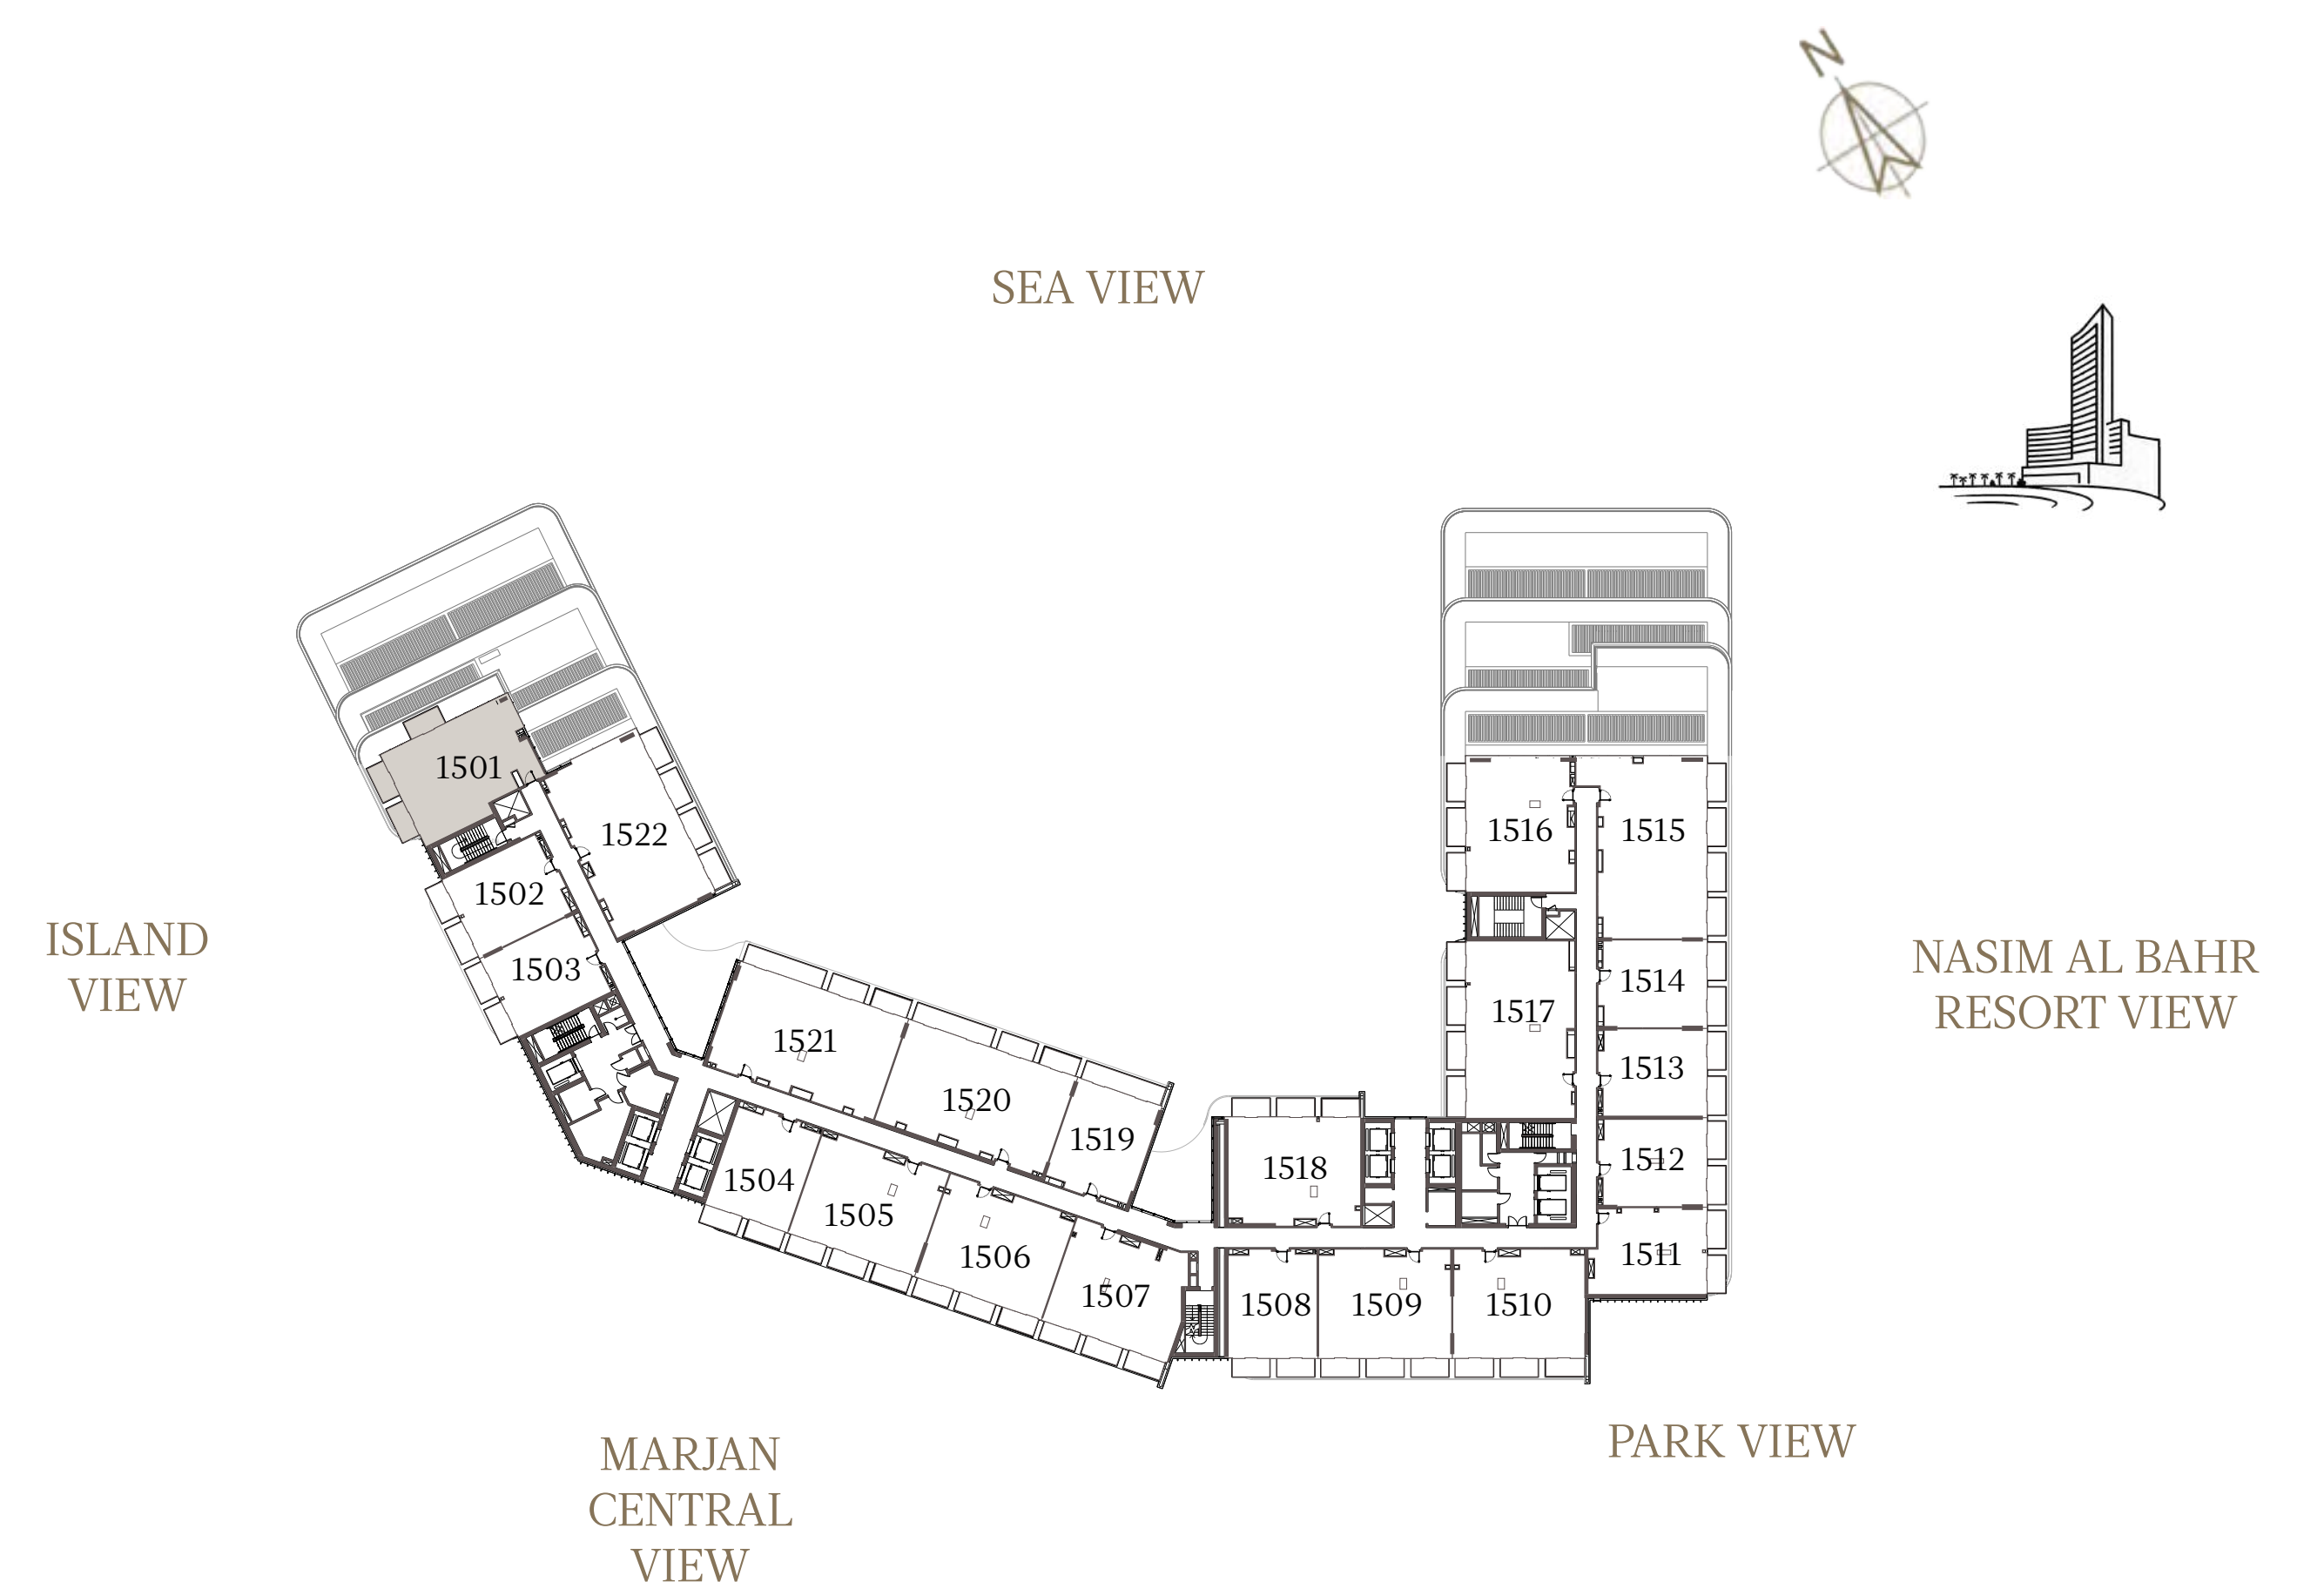

# 1 BEDROOM-CORNER 2

## UNIT - 1501

INTERNAL AREA	121.36	sq.m.	1306.31	sq.ft.
OUTDOOR AREA	18.86	sq.m.	203.01	sq.ft.
TOTAL AREA	140.22	sq.m.	1509.32	sq.ft.

# 1 BEDROOM-1A