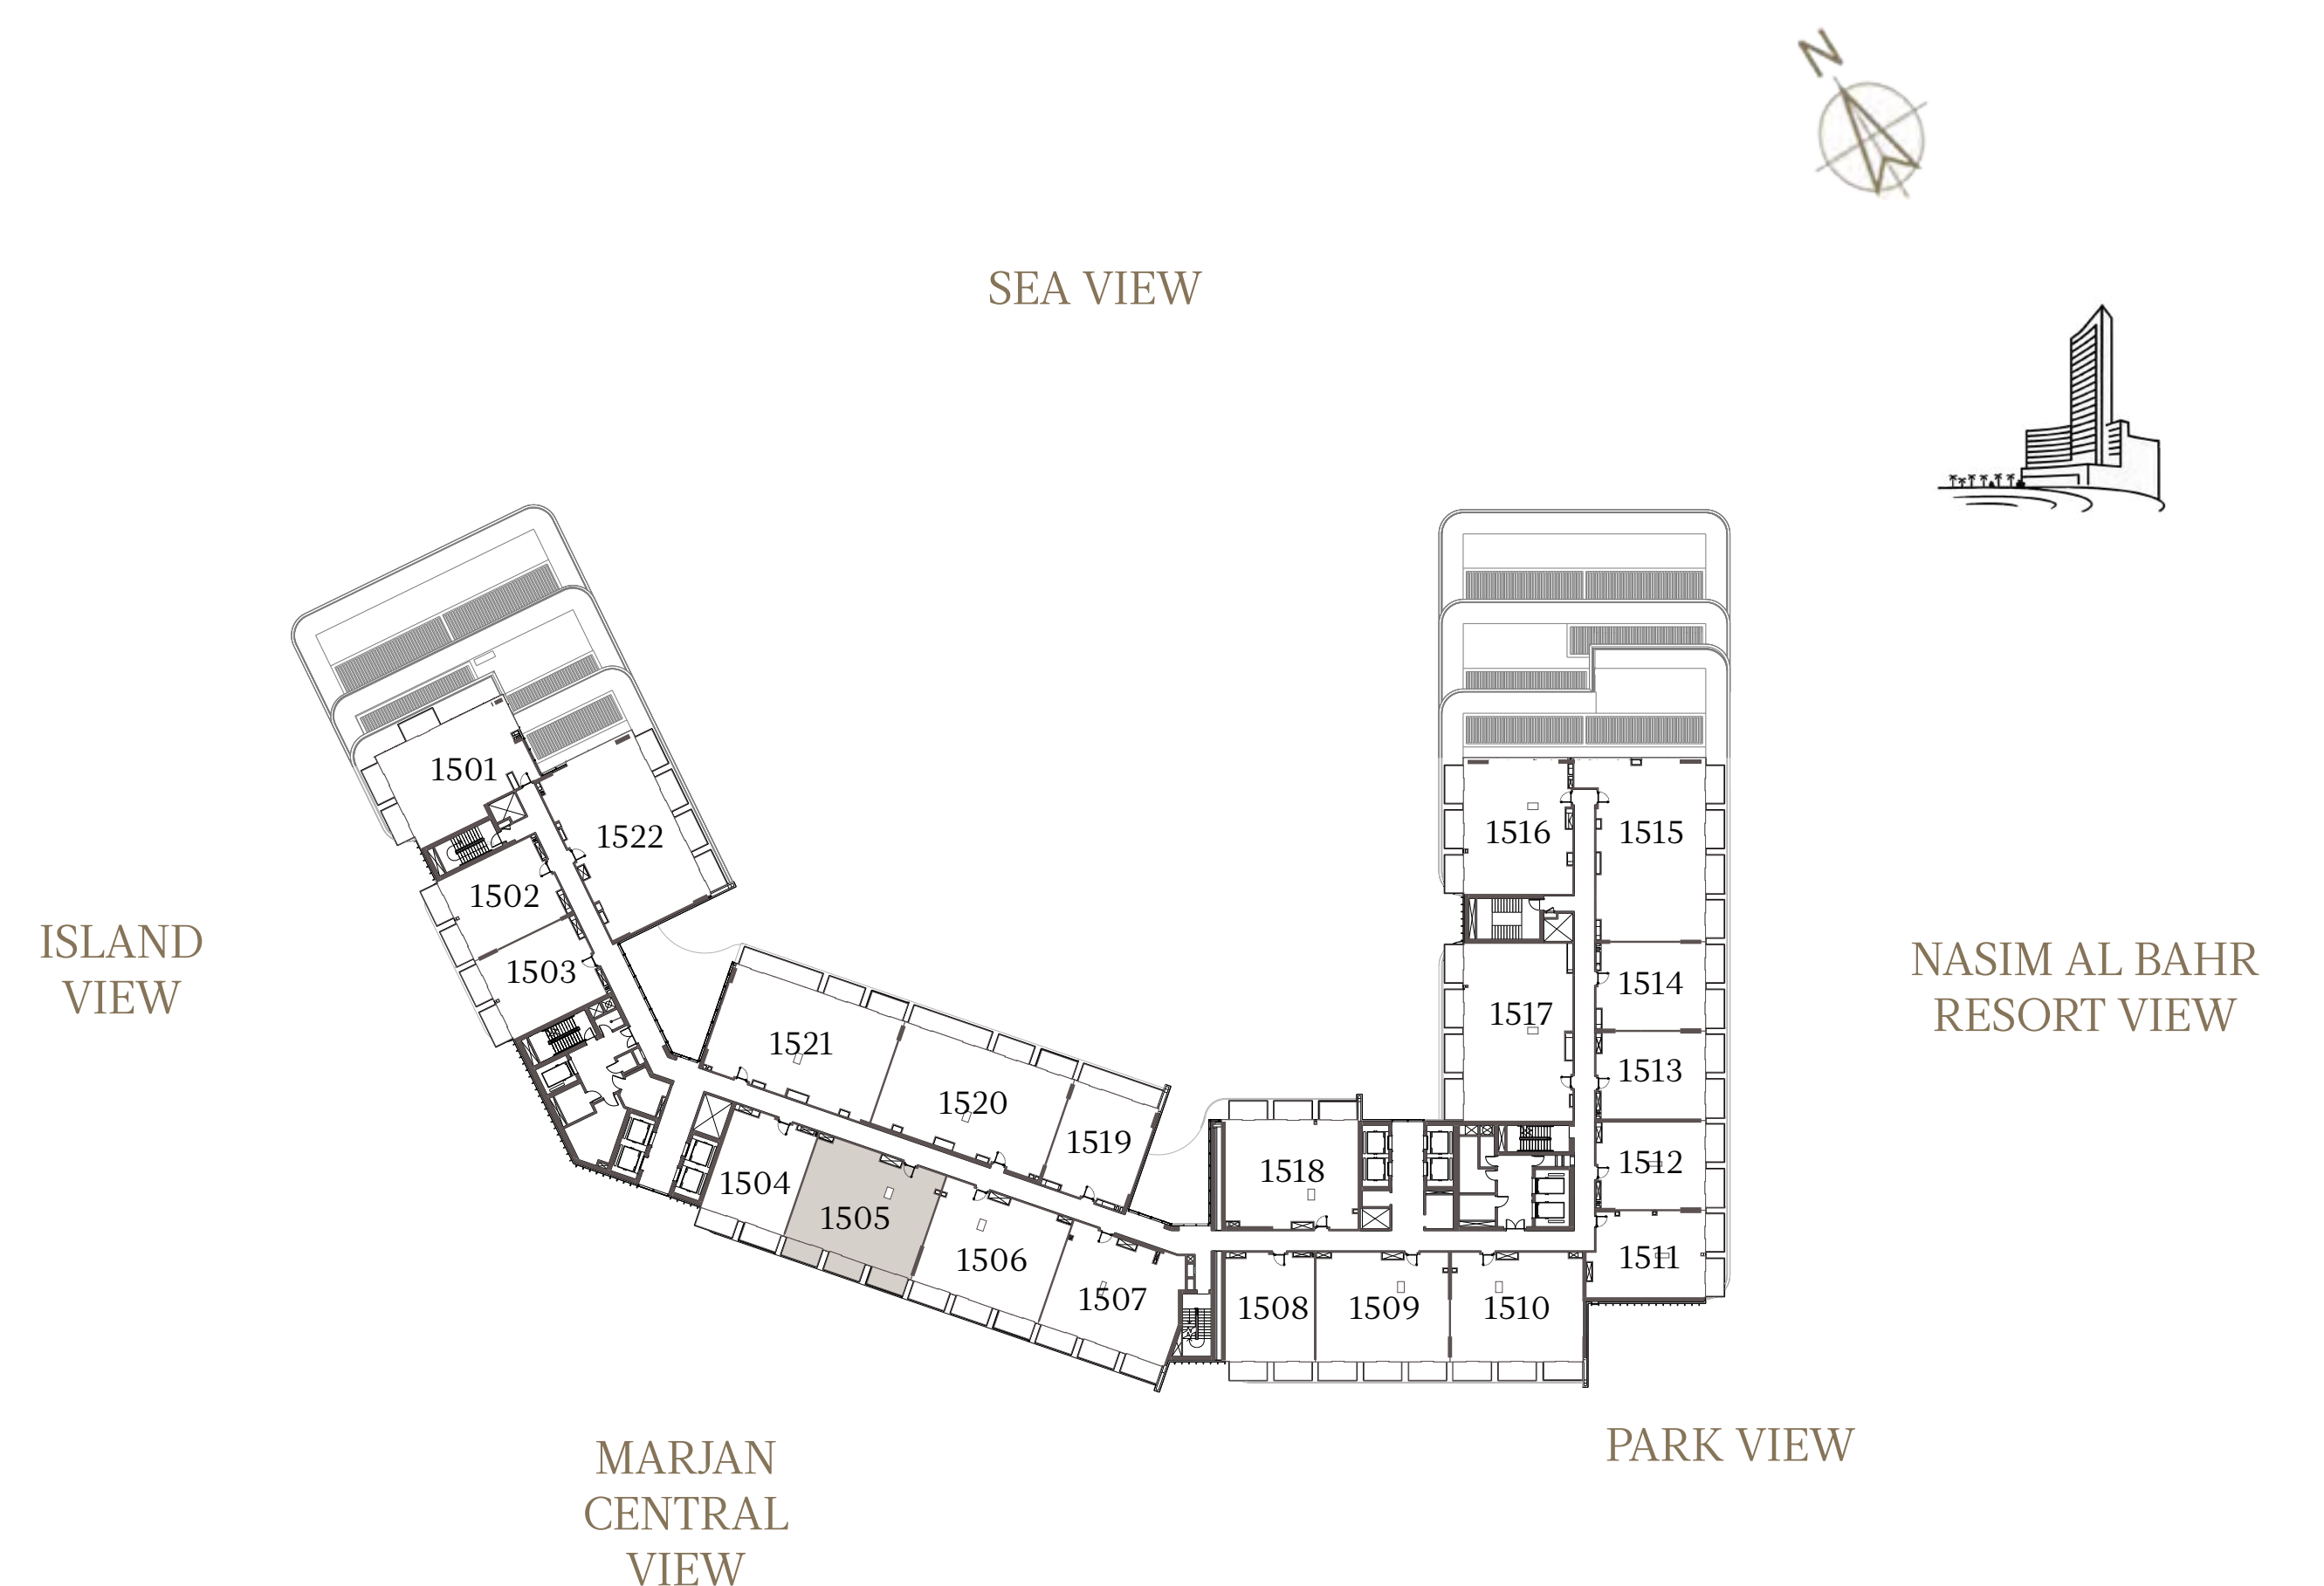

UNIT - 1505

INTERNAL AREA	128.37	sq.m.	1381.76	sq.ft.
OUTDOOR AREA	18.68	sq.m.	201.07	sq.ft.
TOTAL AREA	147.05	sq.m.	1582.83	sq.ft.