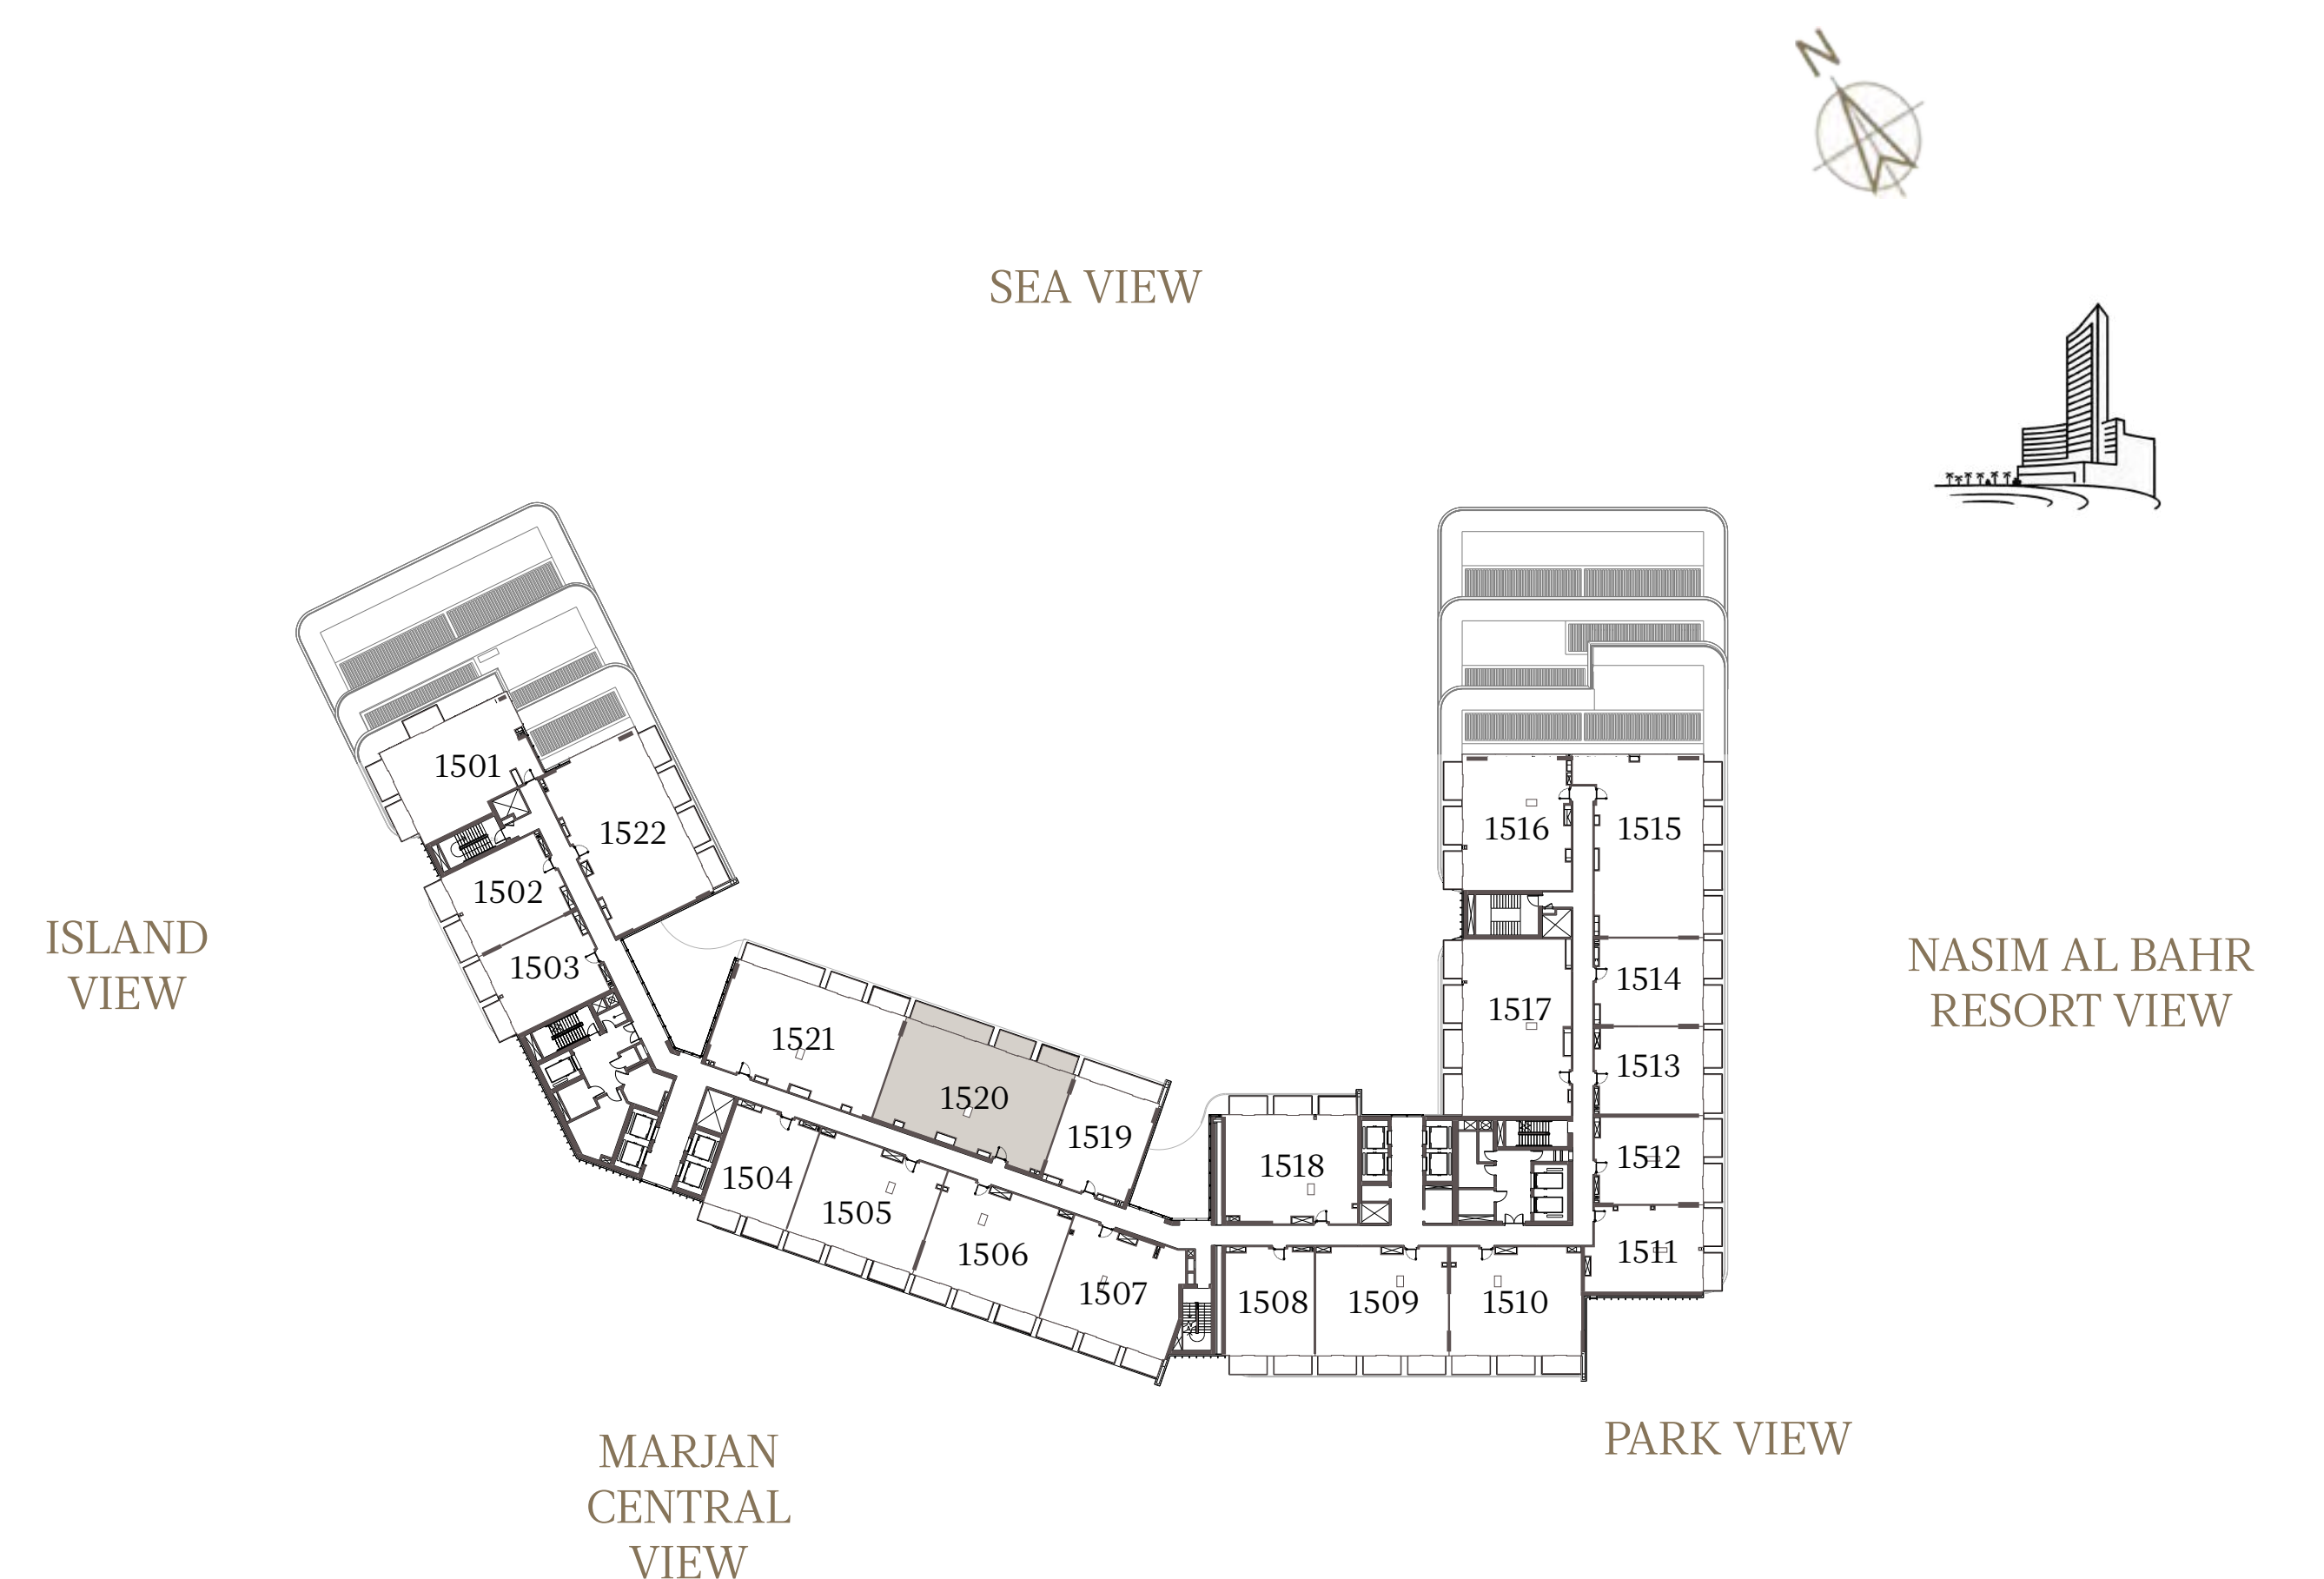

UNIT - 1520

INTERNAL AREA	167.52 sq.m.	1803.17 sq.ft.
OUTDOOR AREA	26.17 sq.m.	281.69 sq.ft.
TOTAL AREA	193.69 sq.m.	2084.86 sq.ft.