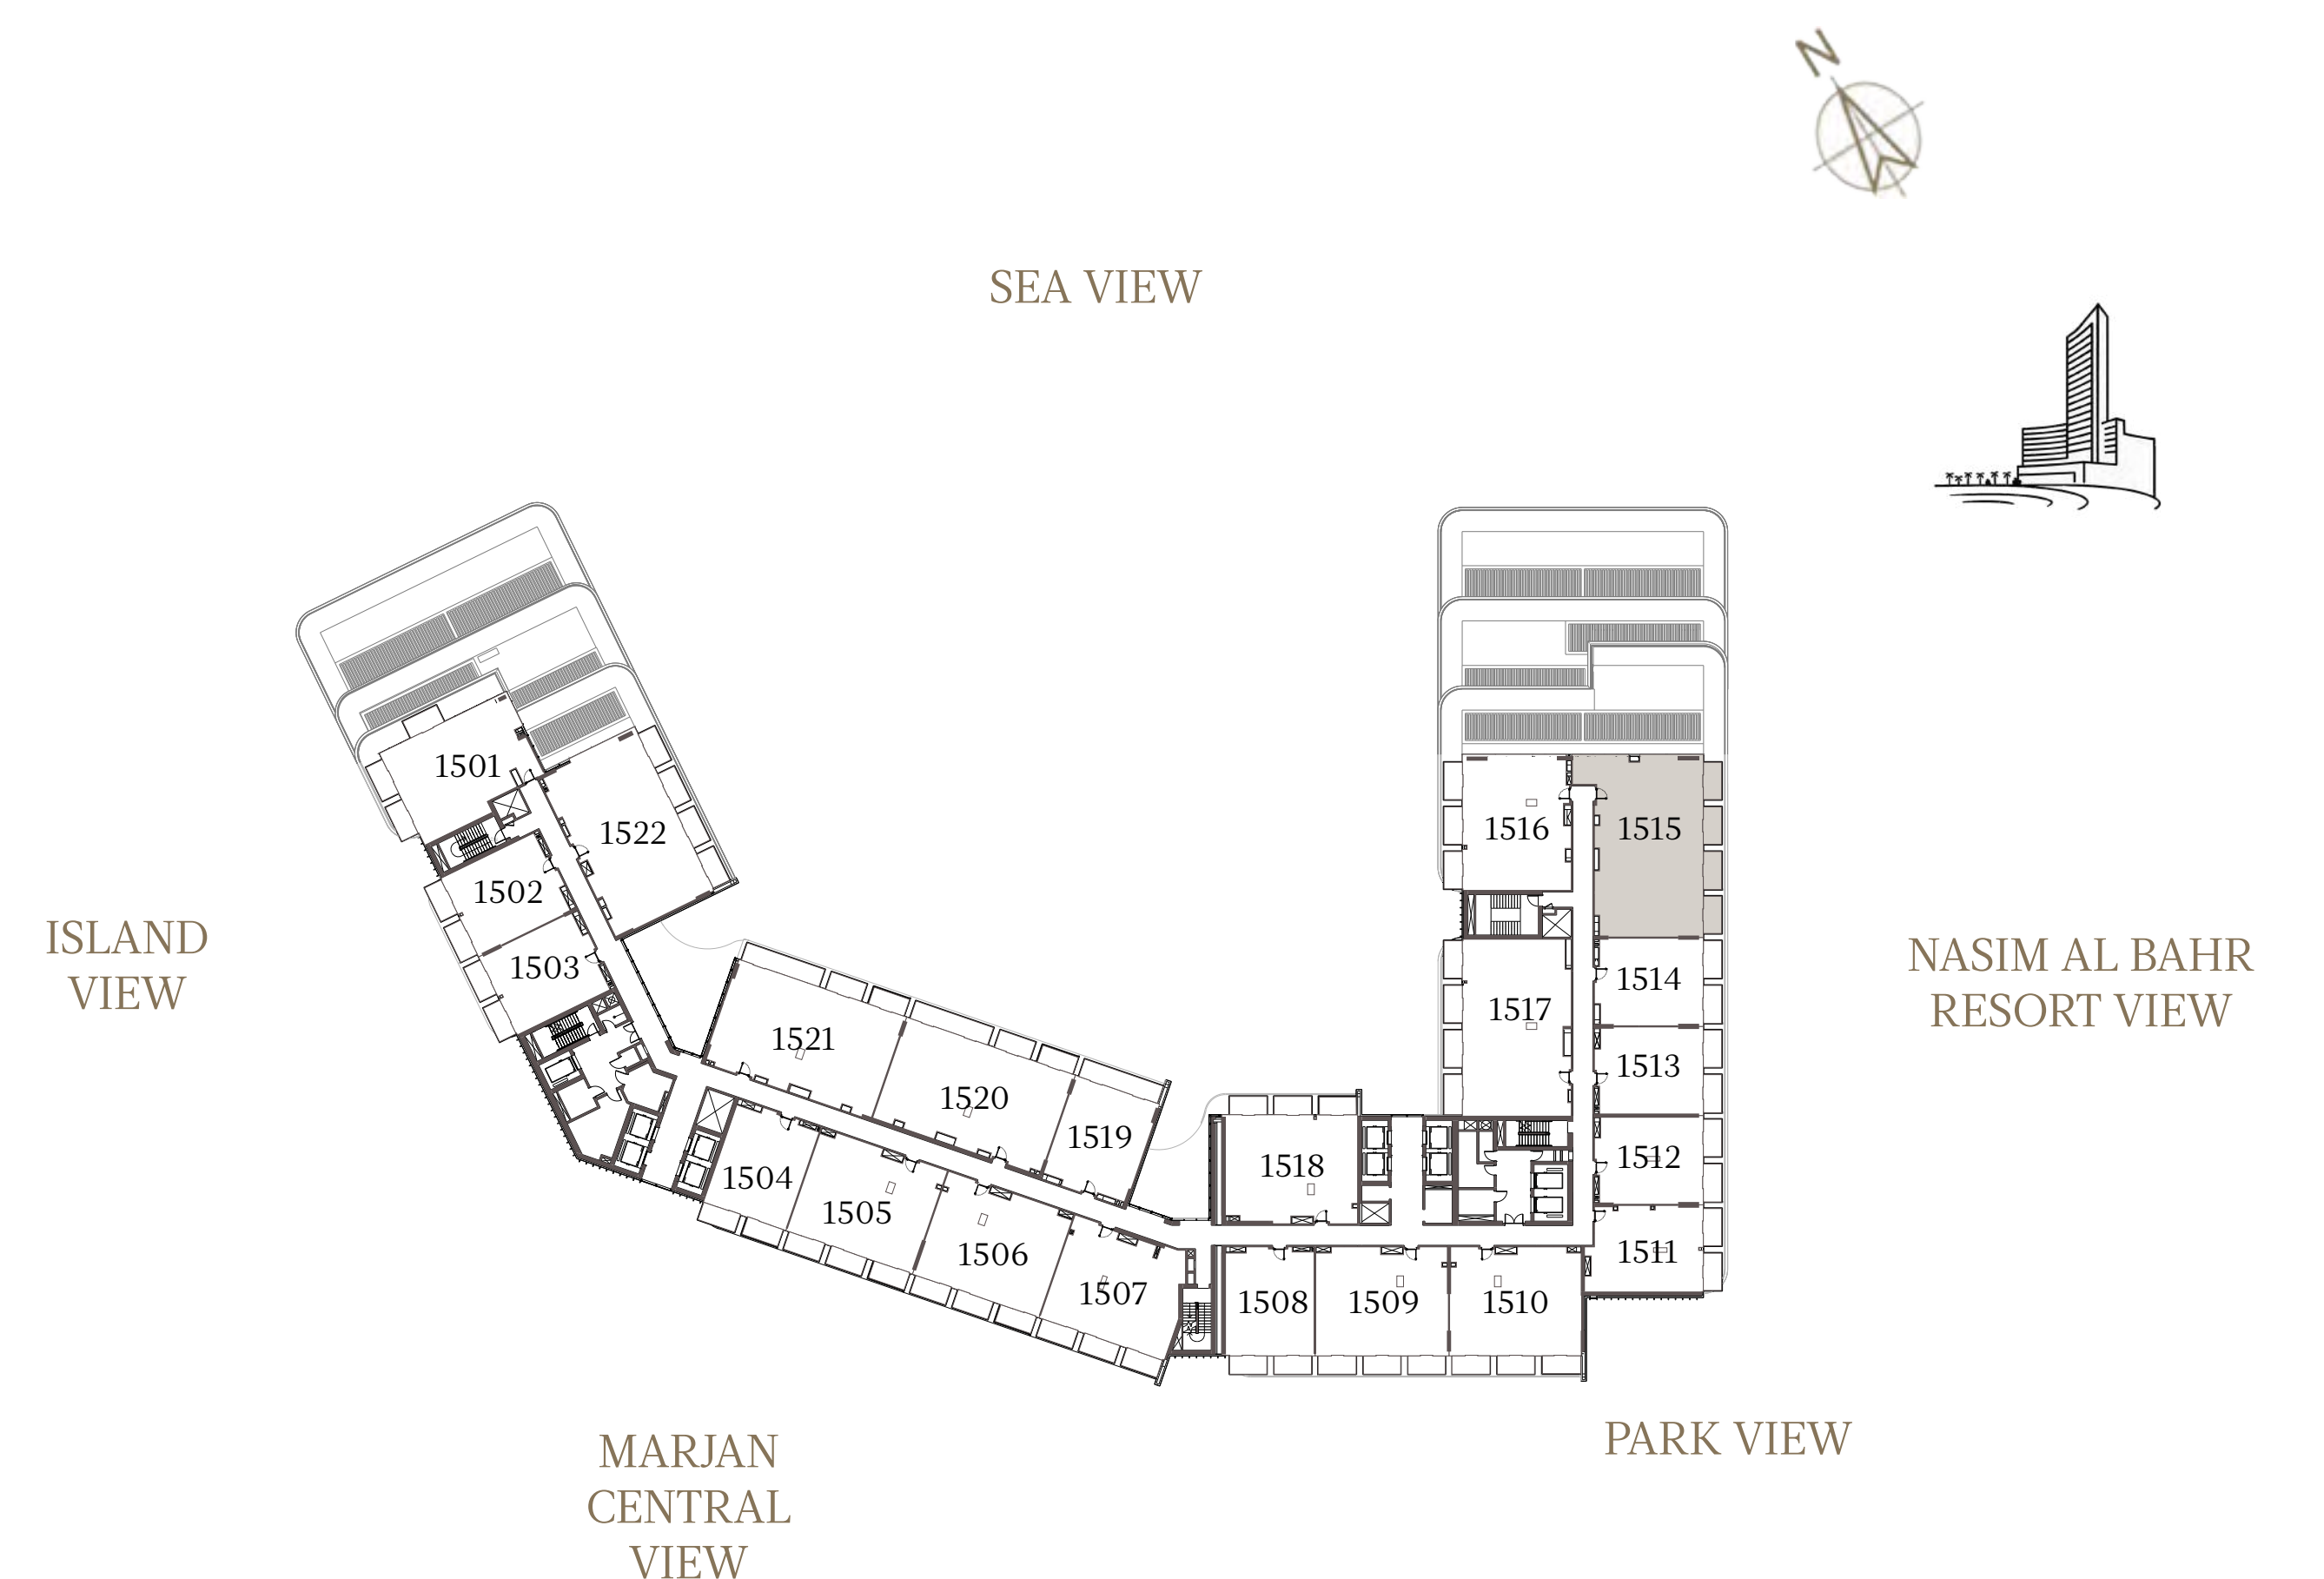

UNIT - 1515

INTERNAL AREA	183.09 sq.m.	1970.76 sq.ft.
OUTDOOR AREA	25.25 sq.m.	271.79 sq.ft.
TOTAL AREA	208.34 sq.m.	2242.55 sq.ft.