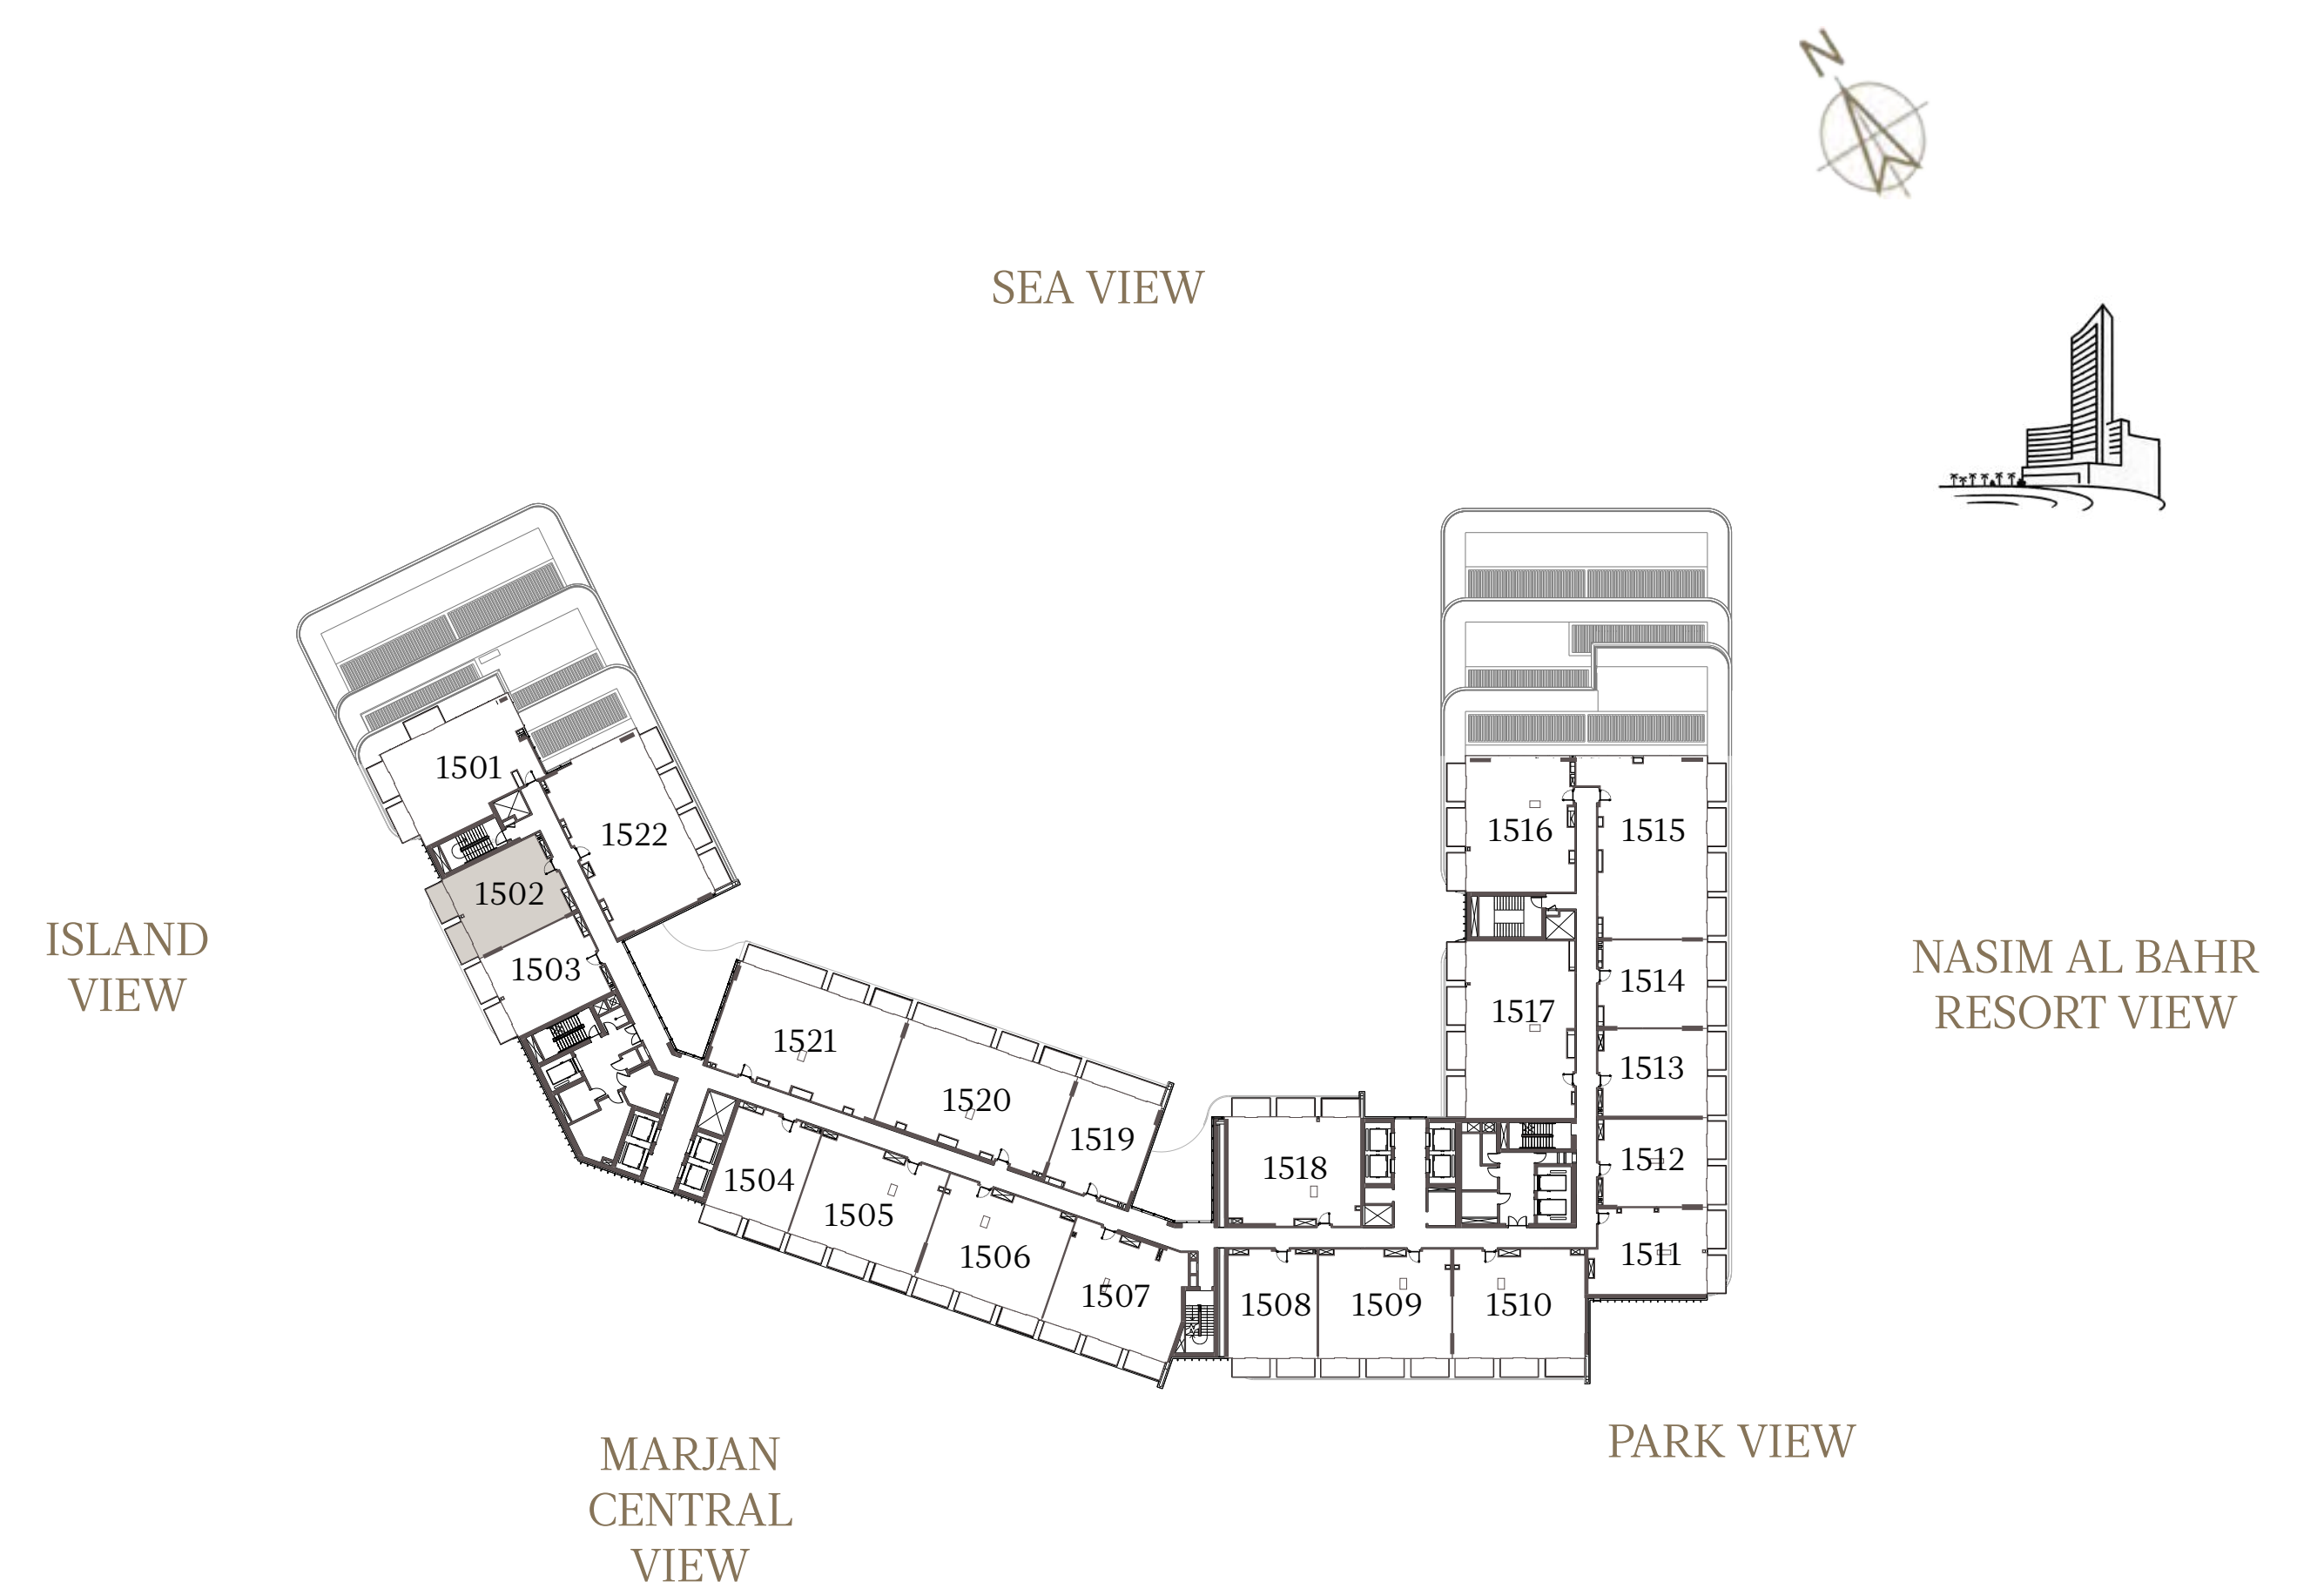

UNIT - 1502

INTERNAL AREA	82.76 sq.m.	890.82 sq.ft.
OUTDOOR AREA	12.69 sq.m.	136.59 sq.ft.
TOTAL AREA	95.45 sq.m.	1027.42 sq.ft.