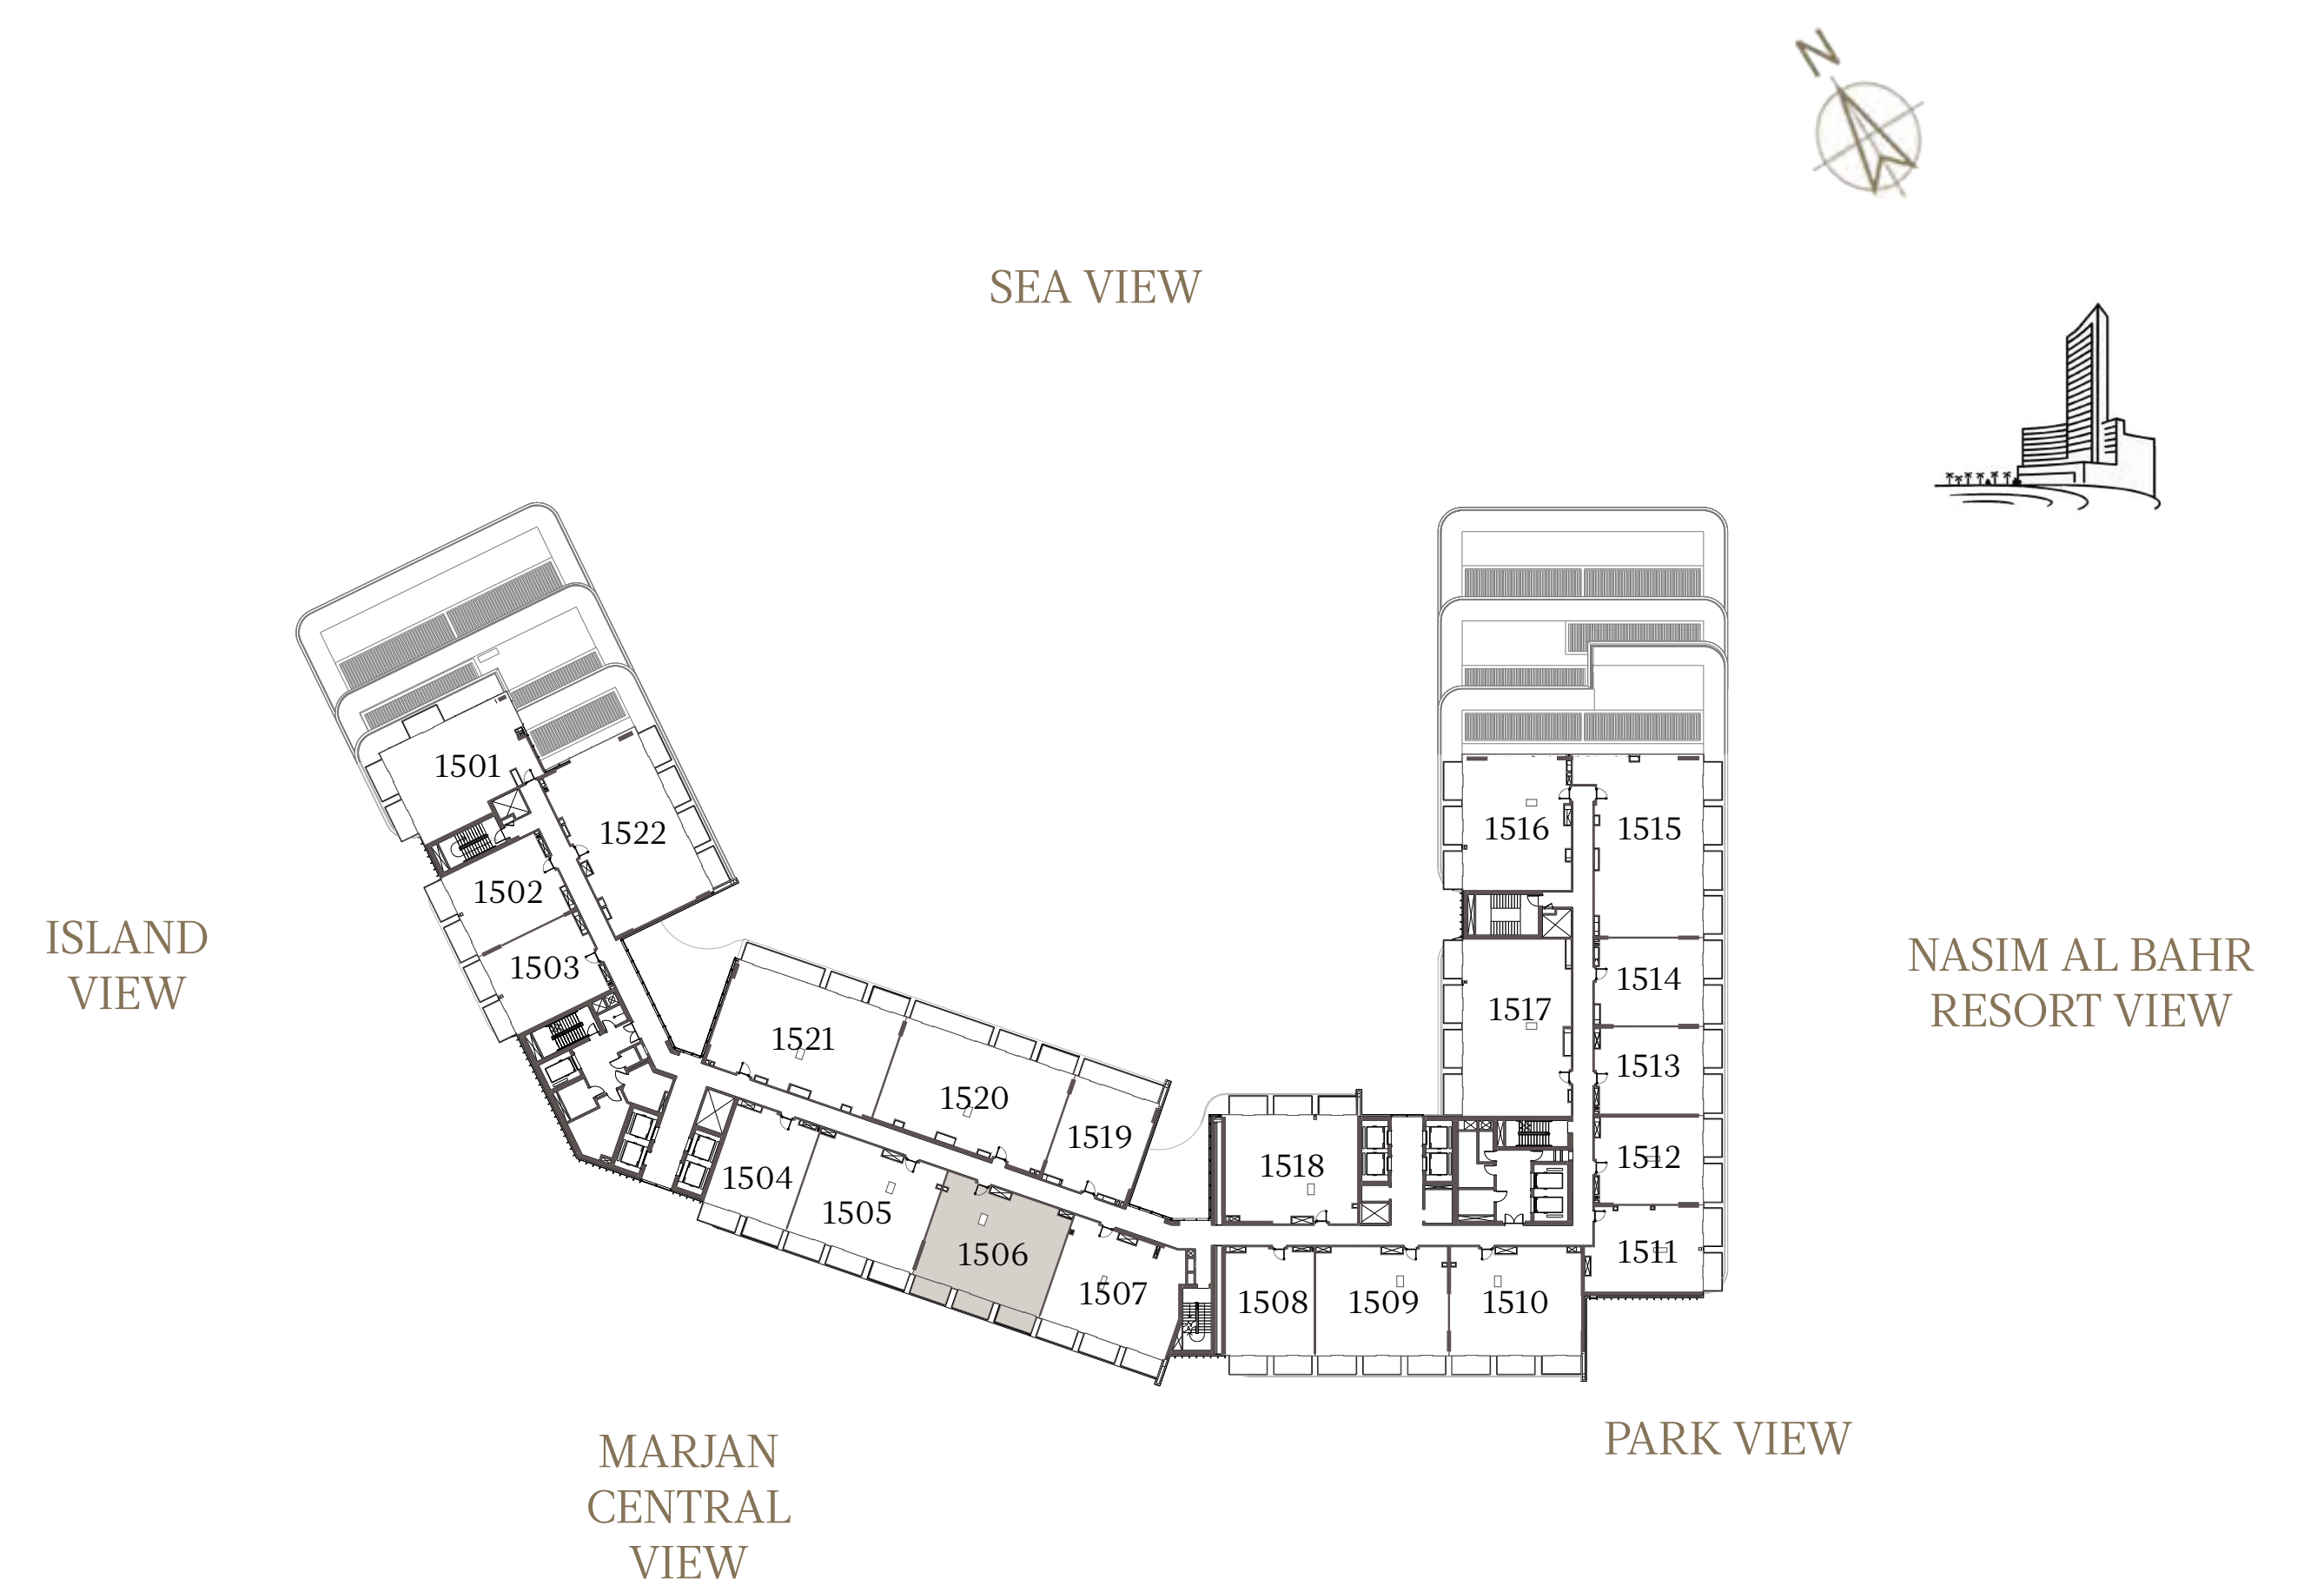

UNIT - 1506

INTERNAL AREA	128.35	sq.m.	1381.55	sq.ft.
OUTDOOR AREA	18.68	sq.m.	201.07	sq.ft.
TOTAL AREA	147.03	sq.m.	1582.62	sq.ft.