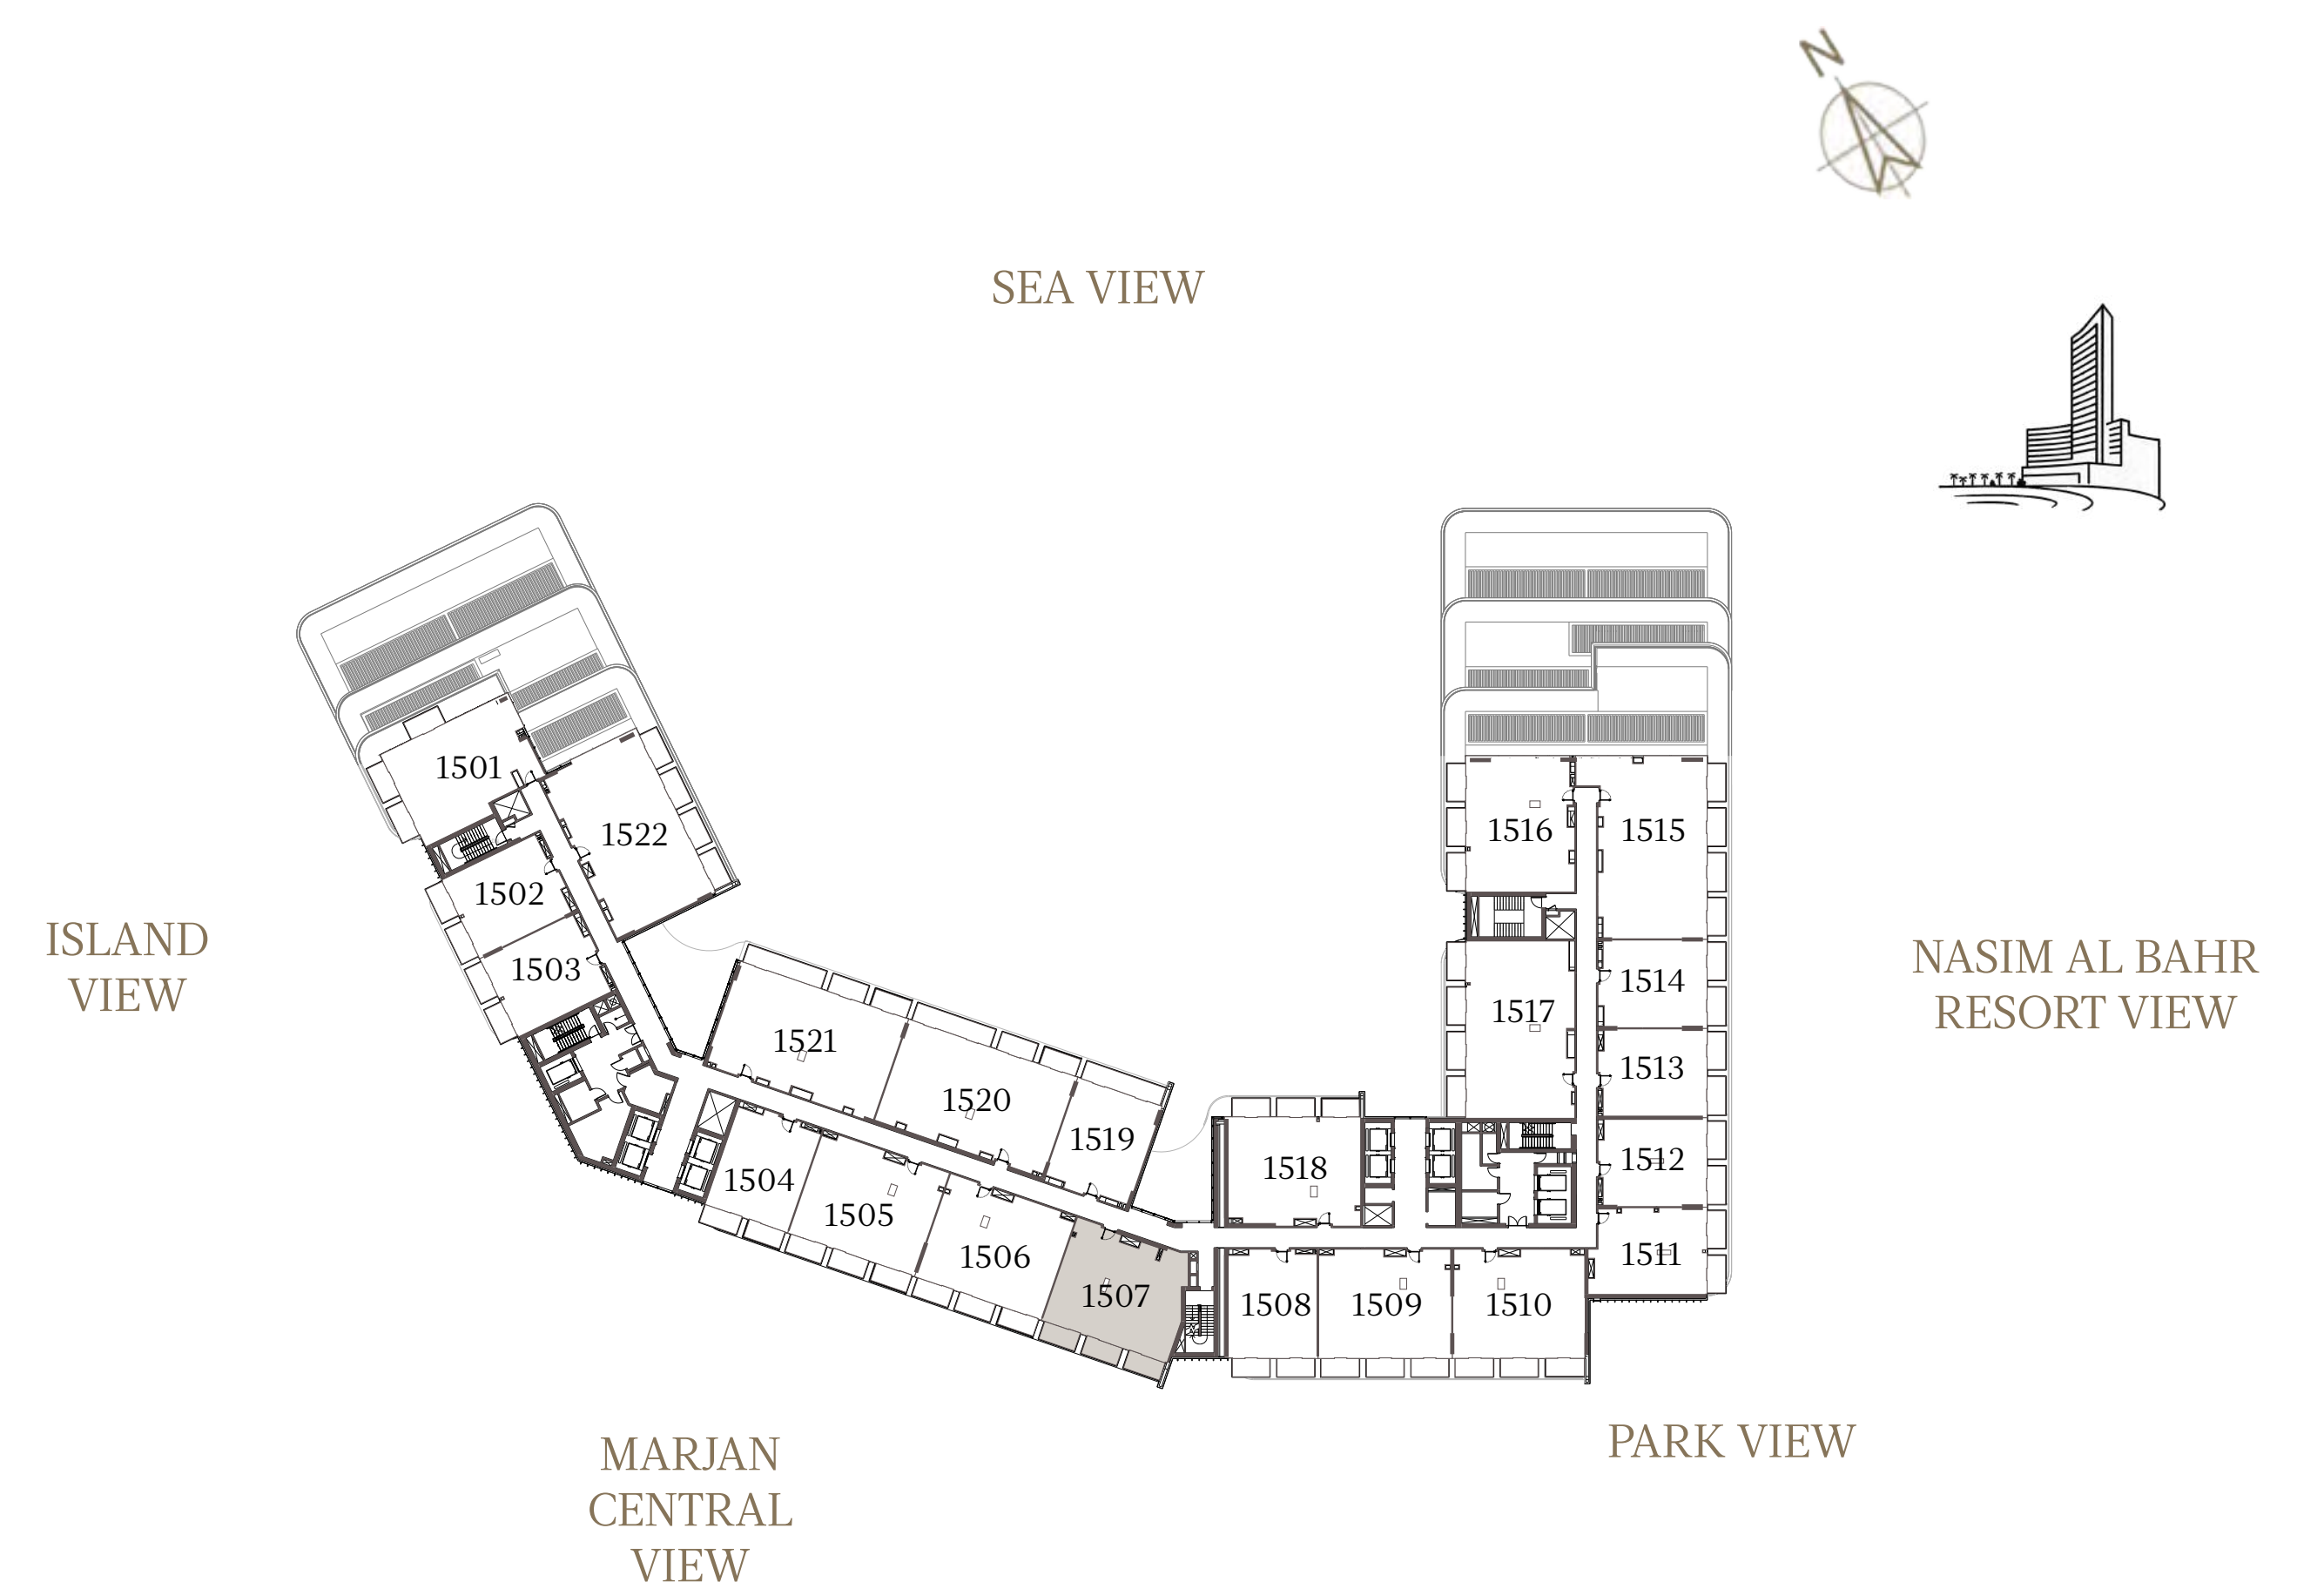

UNIT - 1507

INTERNAL AREA	121.96	sq.m.	1312.77	sq.ft.
OUTDOOR AREA	19.43	sq.m.	209.14	sq.ft.
TOTAL AREA	141.39	sq.m.	1521.91	sq.ft.