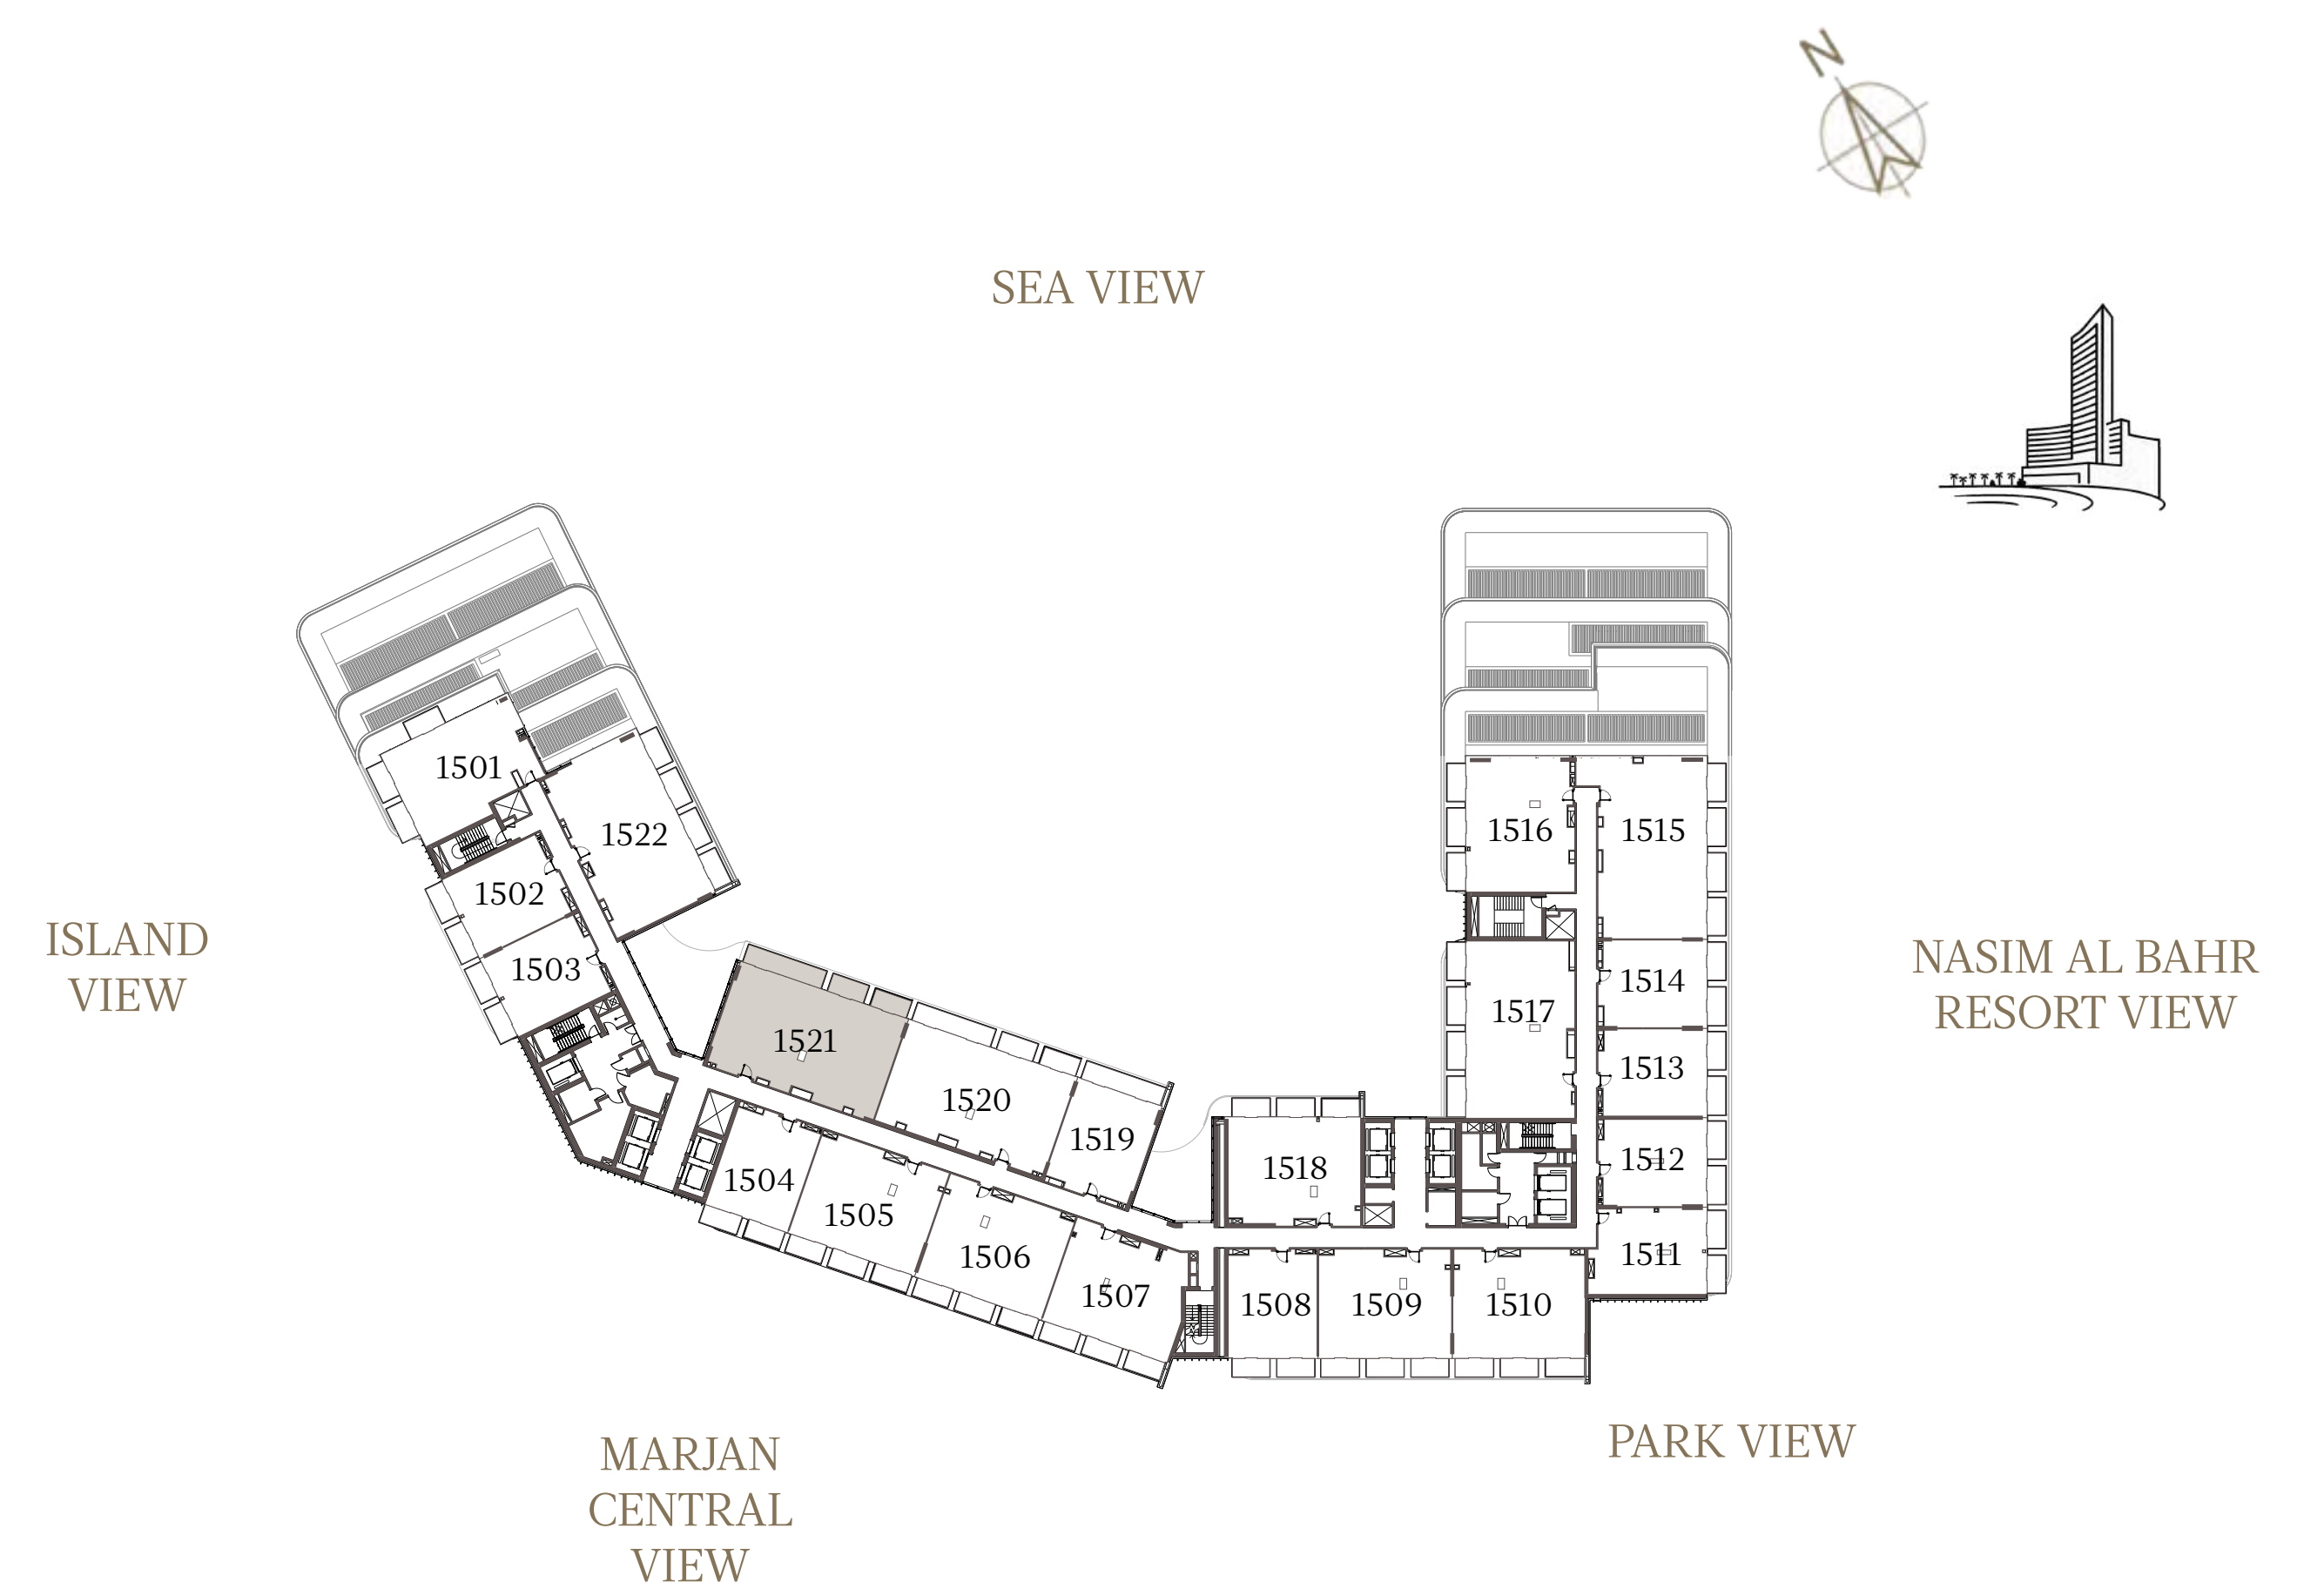

UNIT - 1521

INTERNAL AREA	171.15	sq.m.	1842.24	sq.ft.
OUTDOOR AREA	26.09	sq.m.	280.83	sq.ft.
TOTAL AREA	197.24	sq.m.	2123.07	sq.ft.