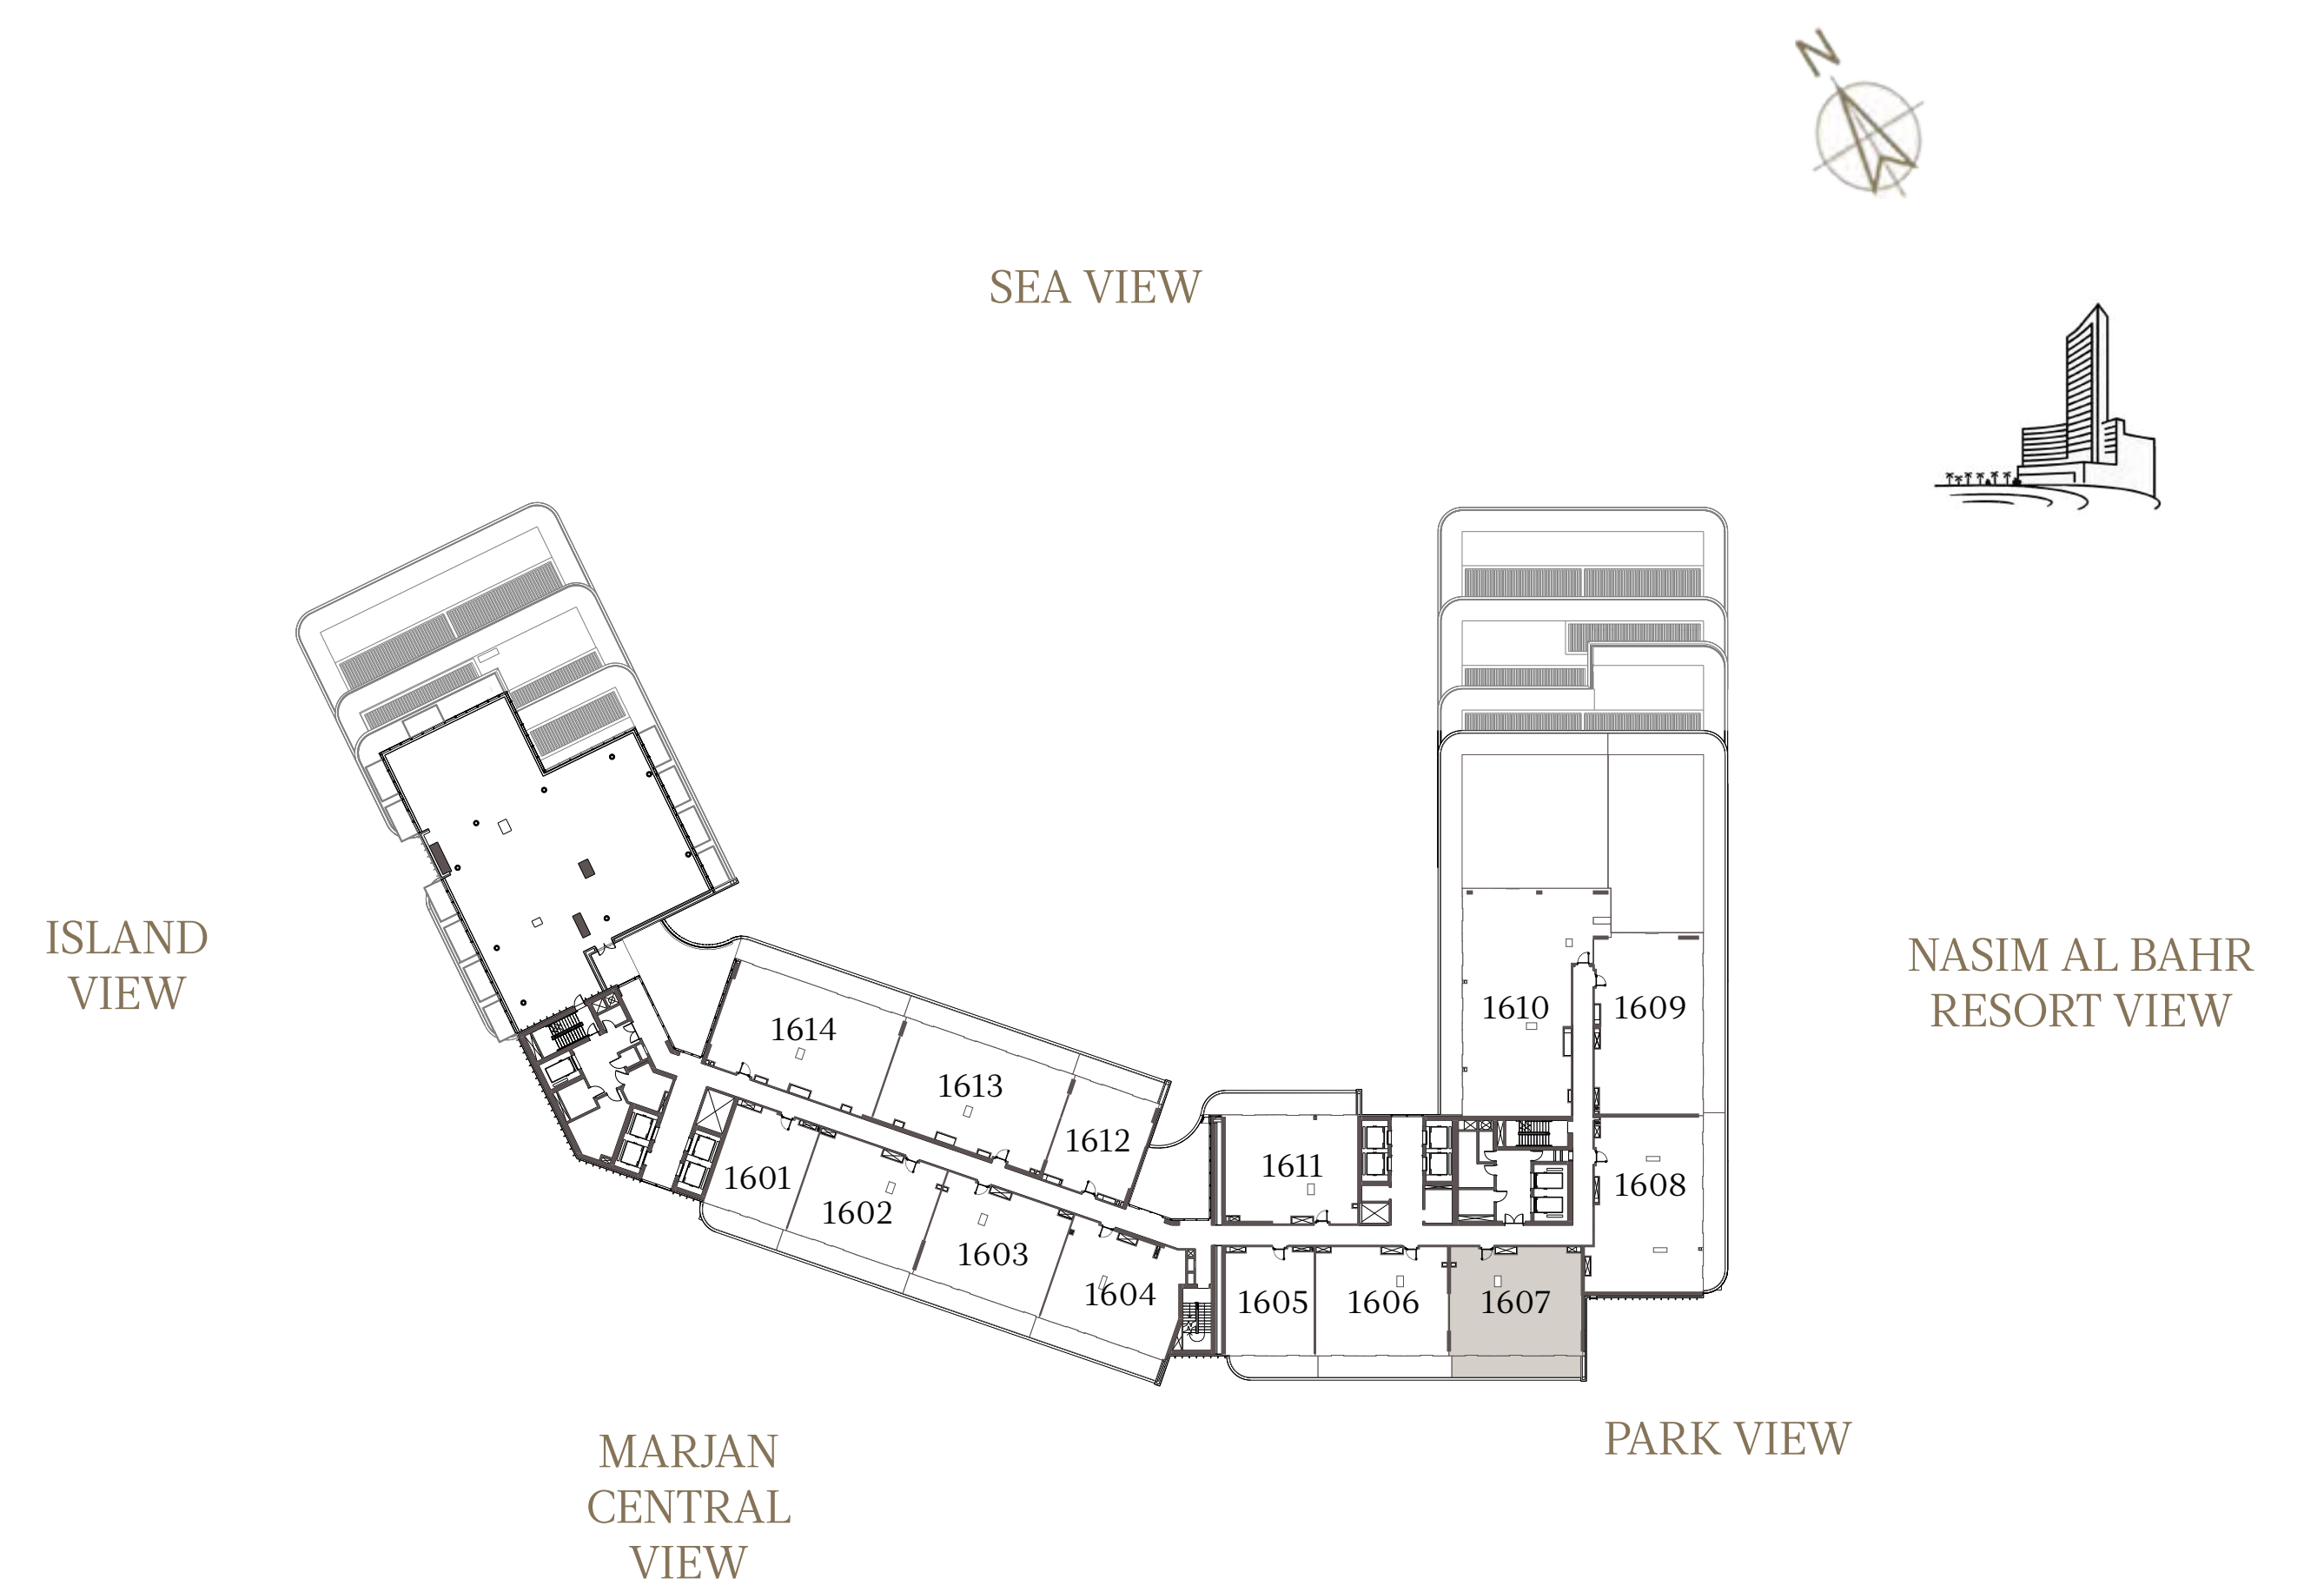

1 BEDROOM-1A

UNIT - 1605

INTERNAL AREA	89.45 sq.m.	962.83 sq.ft.
OUTDOOR AREA	16.51 sq.m.	177.71 sq.ft.
TOTAL AREA	105.96 sq.m.	1140.54 sq.ft.

2 BEDROOM-1A

UNIT - 1606

INTERNAL AREA	128.31	sq.m.	1381.12	sq.ft.
OUTDOOR AREA	26.30	sq.m.	283.09	sq.ft.
TOTAL AREA	154.61	sq.m.	1664.21	sq.ft.

2 BEDROOM-1A

UNIT - 1607

INTERNAL AREA	128.31	sq.m.	1381.12	sq.ft.
OUTDOOR AREA	25.89	sq.m.	278.68	sq.ft.
TOTAL AREA	154.20	sq.m.	1659.79	sq.ft.

3 BEDROOM-CORNER

UNIT - 1608

INTERNAL AREA	174.78	sq.m.	1881.32	sq.ft.
OUTDOOR AREA	34.04	sq.m.	366.40	sq.ft.
TOTAL AREA	208.82	sq.m.	2247.72	sq.ft.