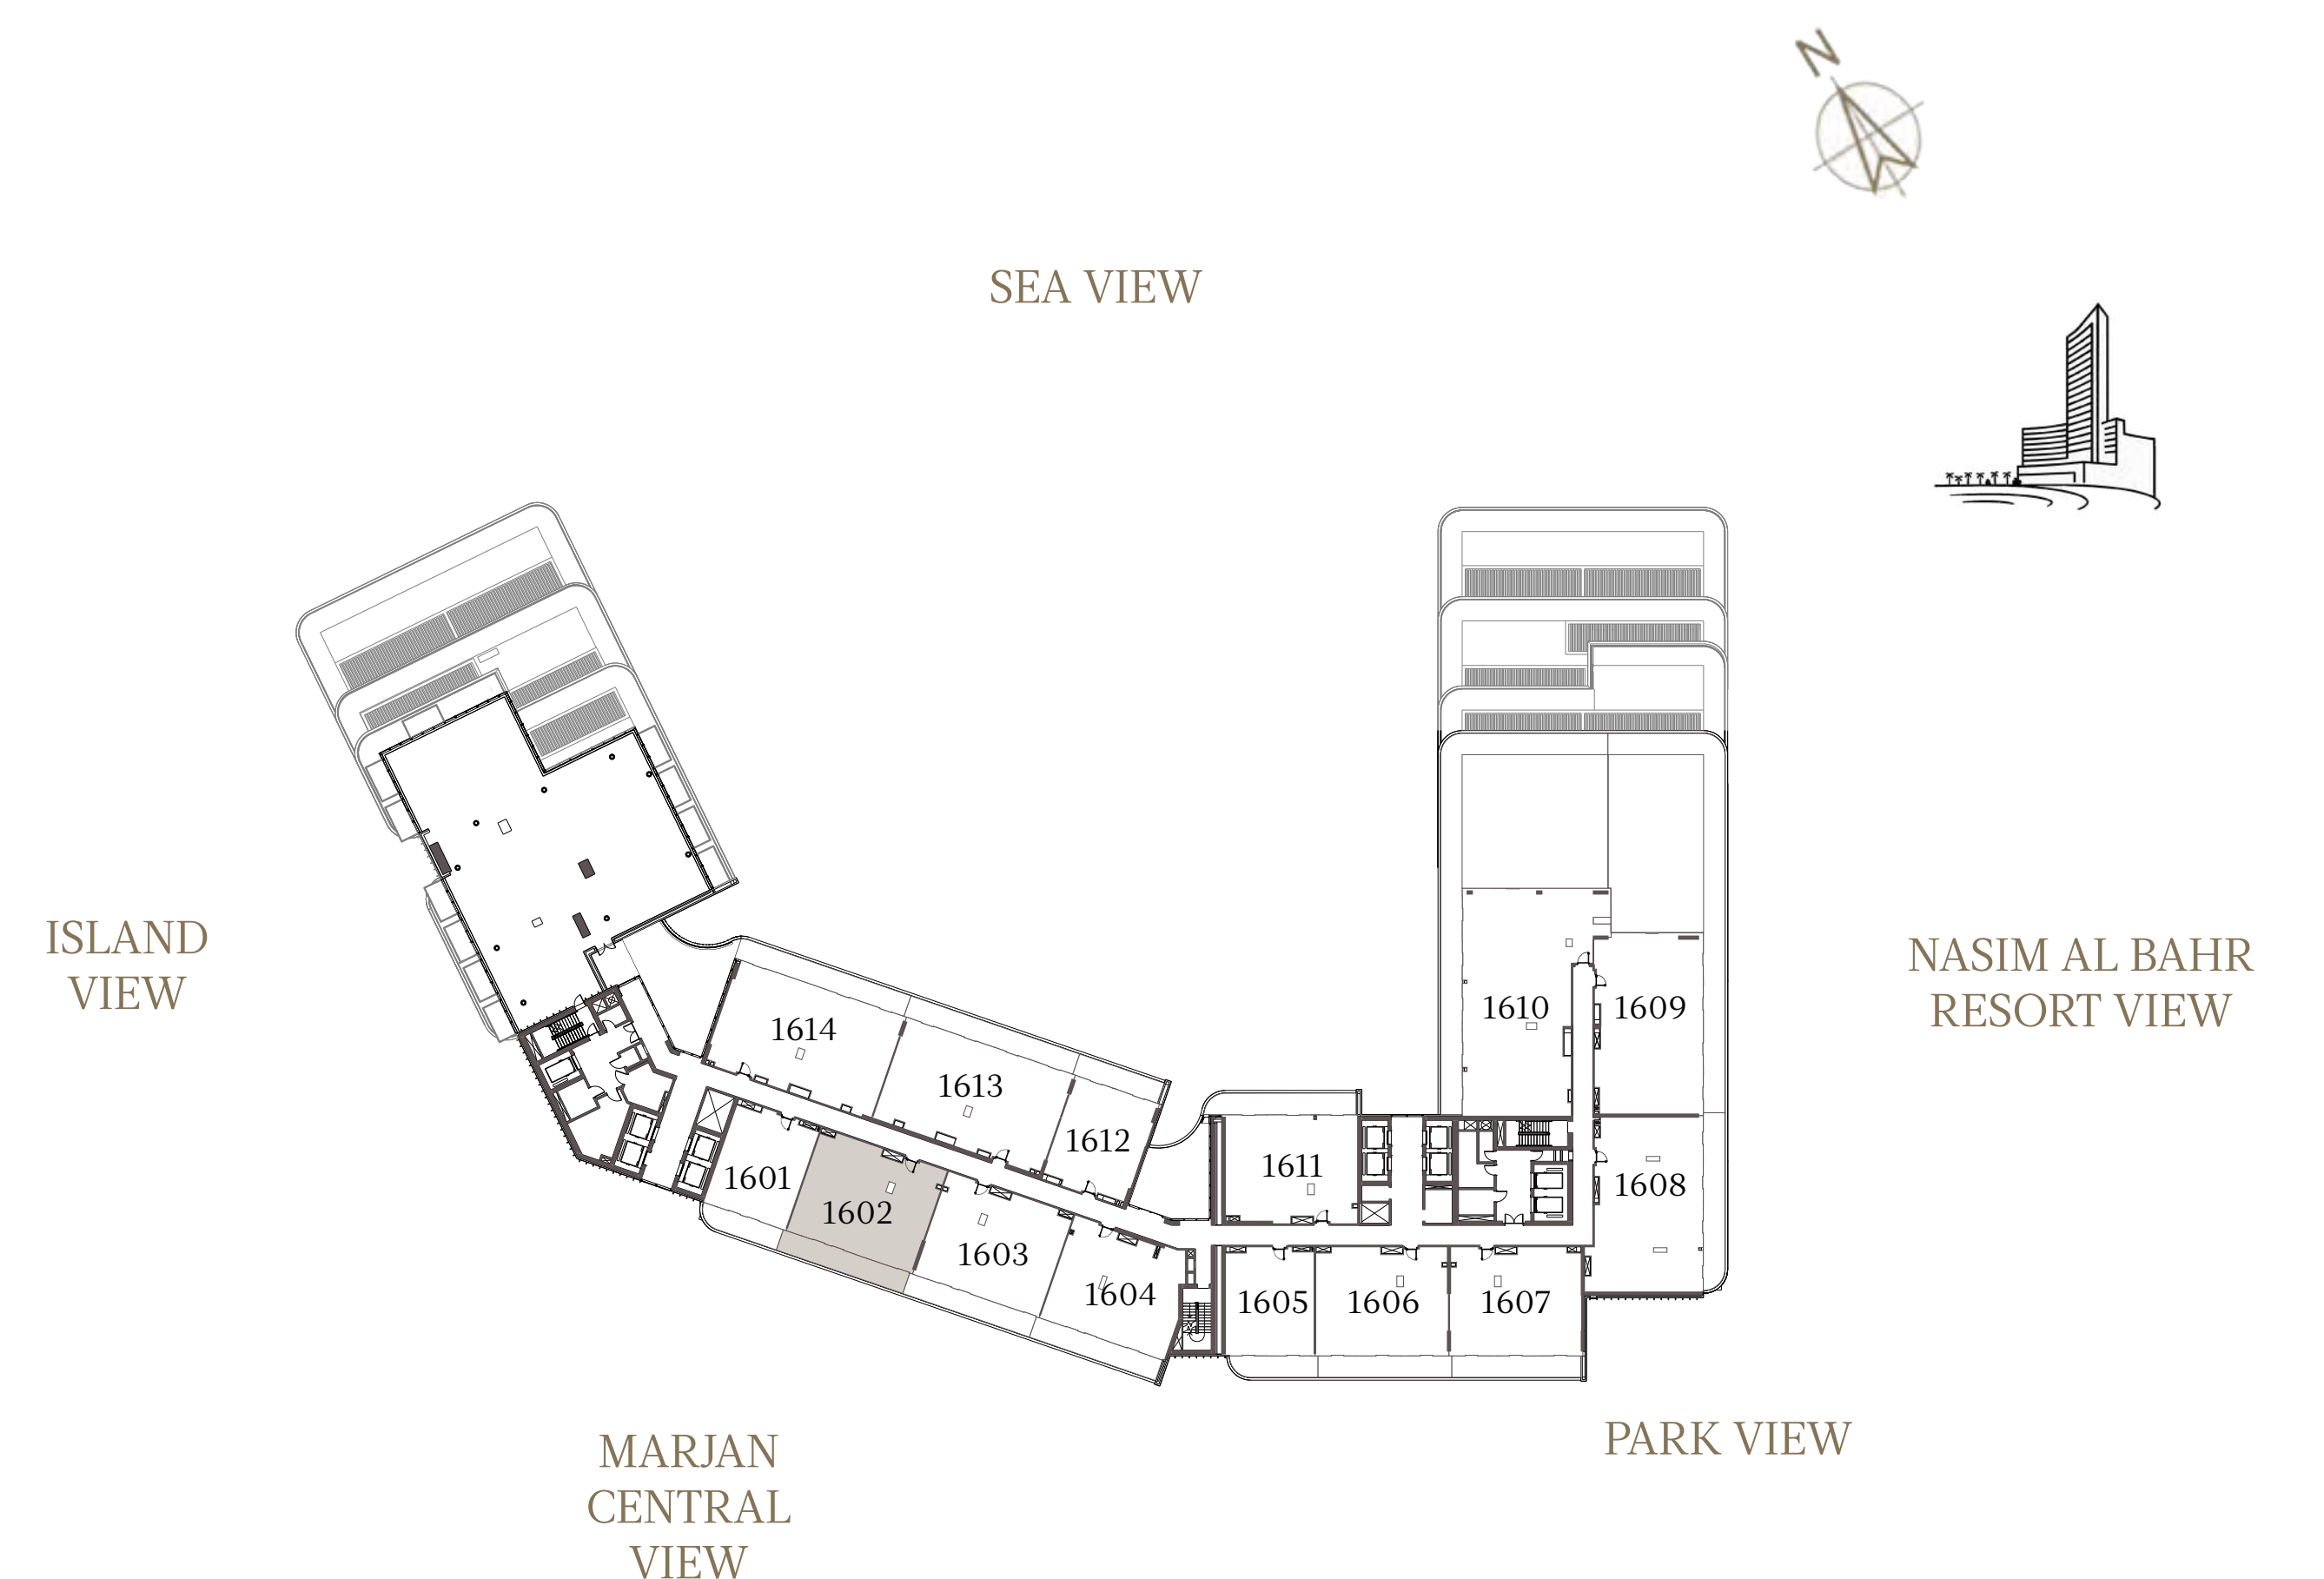

1 BEDROOM-1A

UNIT - 1601

INTERNAL AREA	83.36 sq.m.	897.28 sq.ft.
OUTDOOR AREA	15.64 sq.m.	168.35 sq.ft.
TOTAL AREA	99.00 sq.m.	1065.63 sq.ft.

2 BEDROOM-1A

UNIT - 1602

INTERNAL AREA	128.37	sq.m.	1381.76	sq.ft.
OUTDOOR AREA	26.30	sq.m.	283.09	sq.ft.
TOTAL AREA	154.67	sq.m.	1664.85	sq.ft.

2 BEDROOM-1A

UNIT - 1603

INTERNAL AREA	128.35	sq.m.	1381.55	sq.ft.
OUTDOOR AREA	26.30	sq.m.	283.09	sq.ft.
TOTAL AREA	154.65	sq.m.	1664.64	sq.ft.

2 BEDROOM-2

UNIT - 1604

INTERNAL AREA	121.96	sq.m.	1312.77	sq.ft.
OUTDOOR AREA	26.84	sq.m.	288.90	sq.ft.
TOTAL AREA	148.80	sq.m.	1601.67	sq.ft.

1 BEDROOM-1A

UNIT - 1605

INTERNAL AREA	89.45 sq.m.	962.83 sq.ft.
OUTDOOR AREA	16.51 sq.m.	177.71 sq.ft.
TOTAL AREA	105.96 sq.m.	1140.54 sq.ft.

2 BEDROOM-1A

UNIT - 1606

INTERNAL AREA	128.31	sq.m.	1381.12	sq.ft.
OUTDOOR AREA	26.30	sq.m.	283.09	sq.ft.
TOTAL AREA	154.61	sq.m.	1664.21	sq.ft.