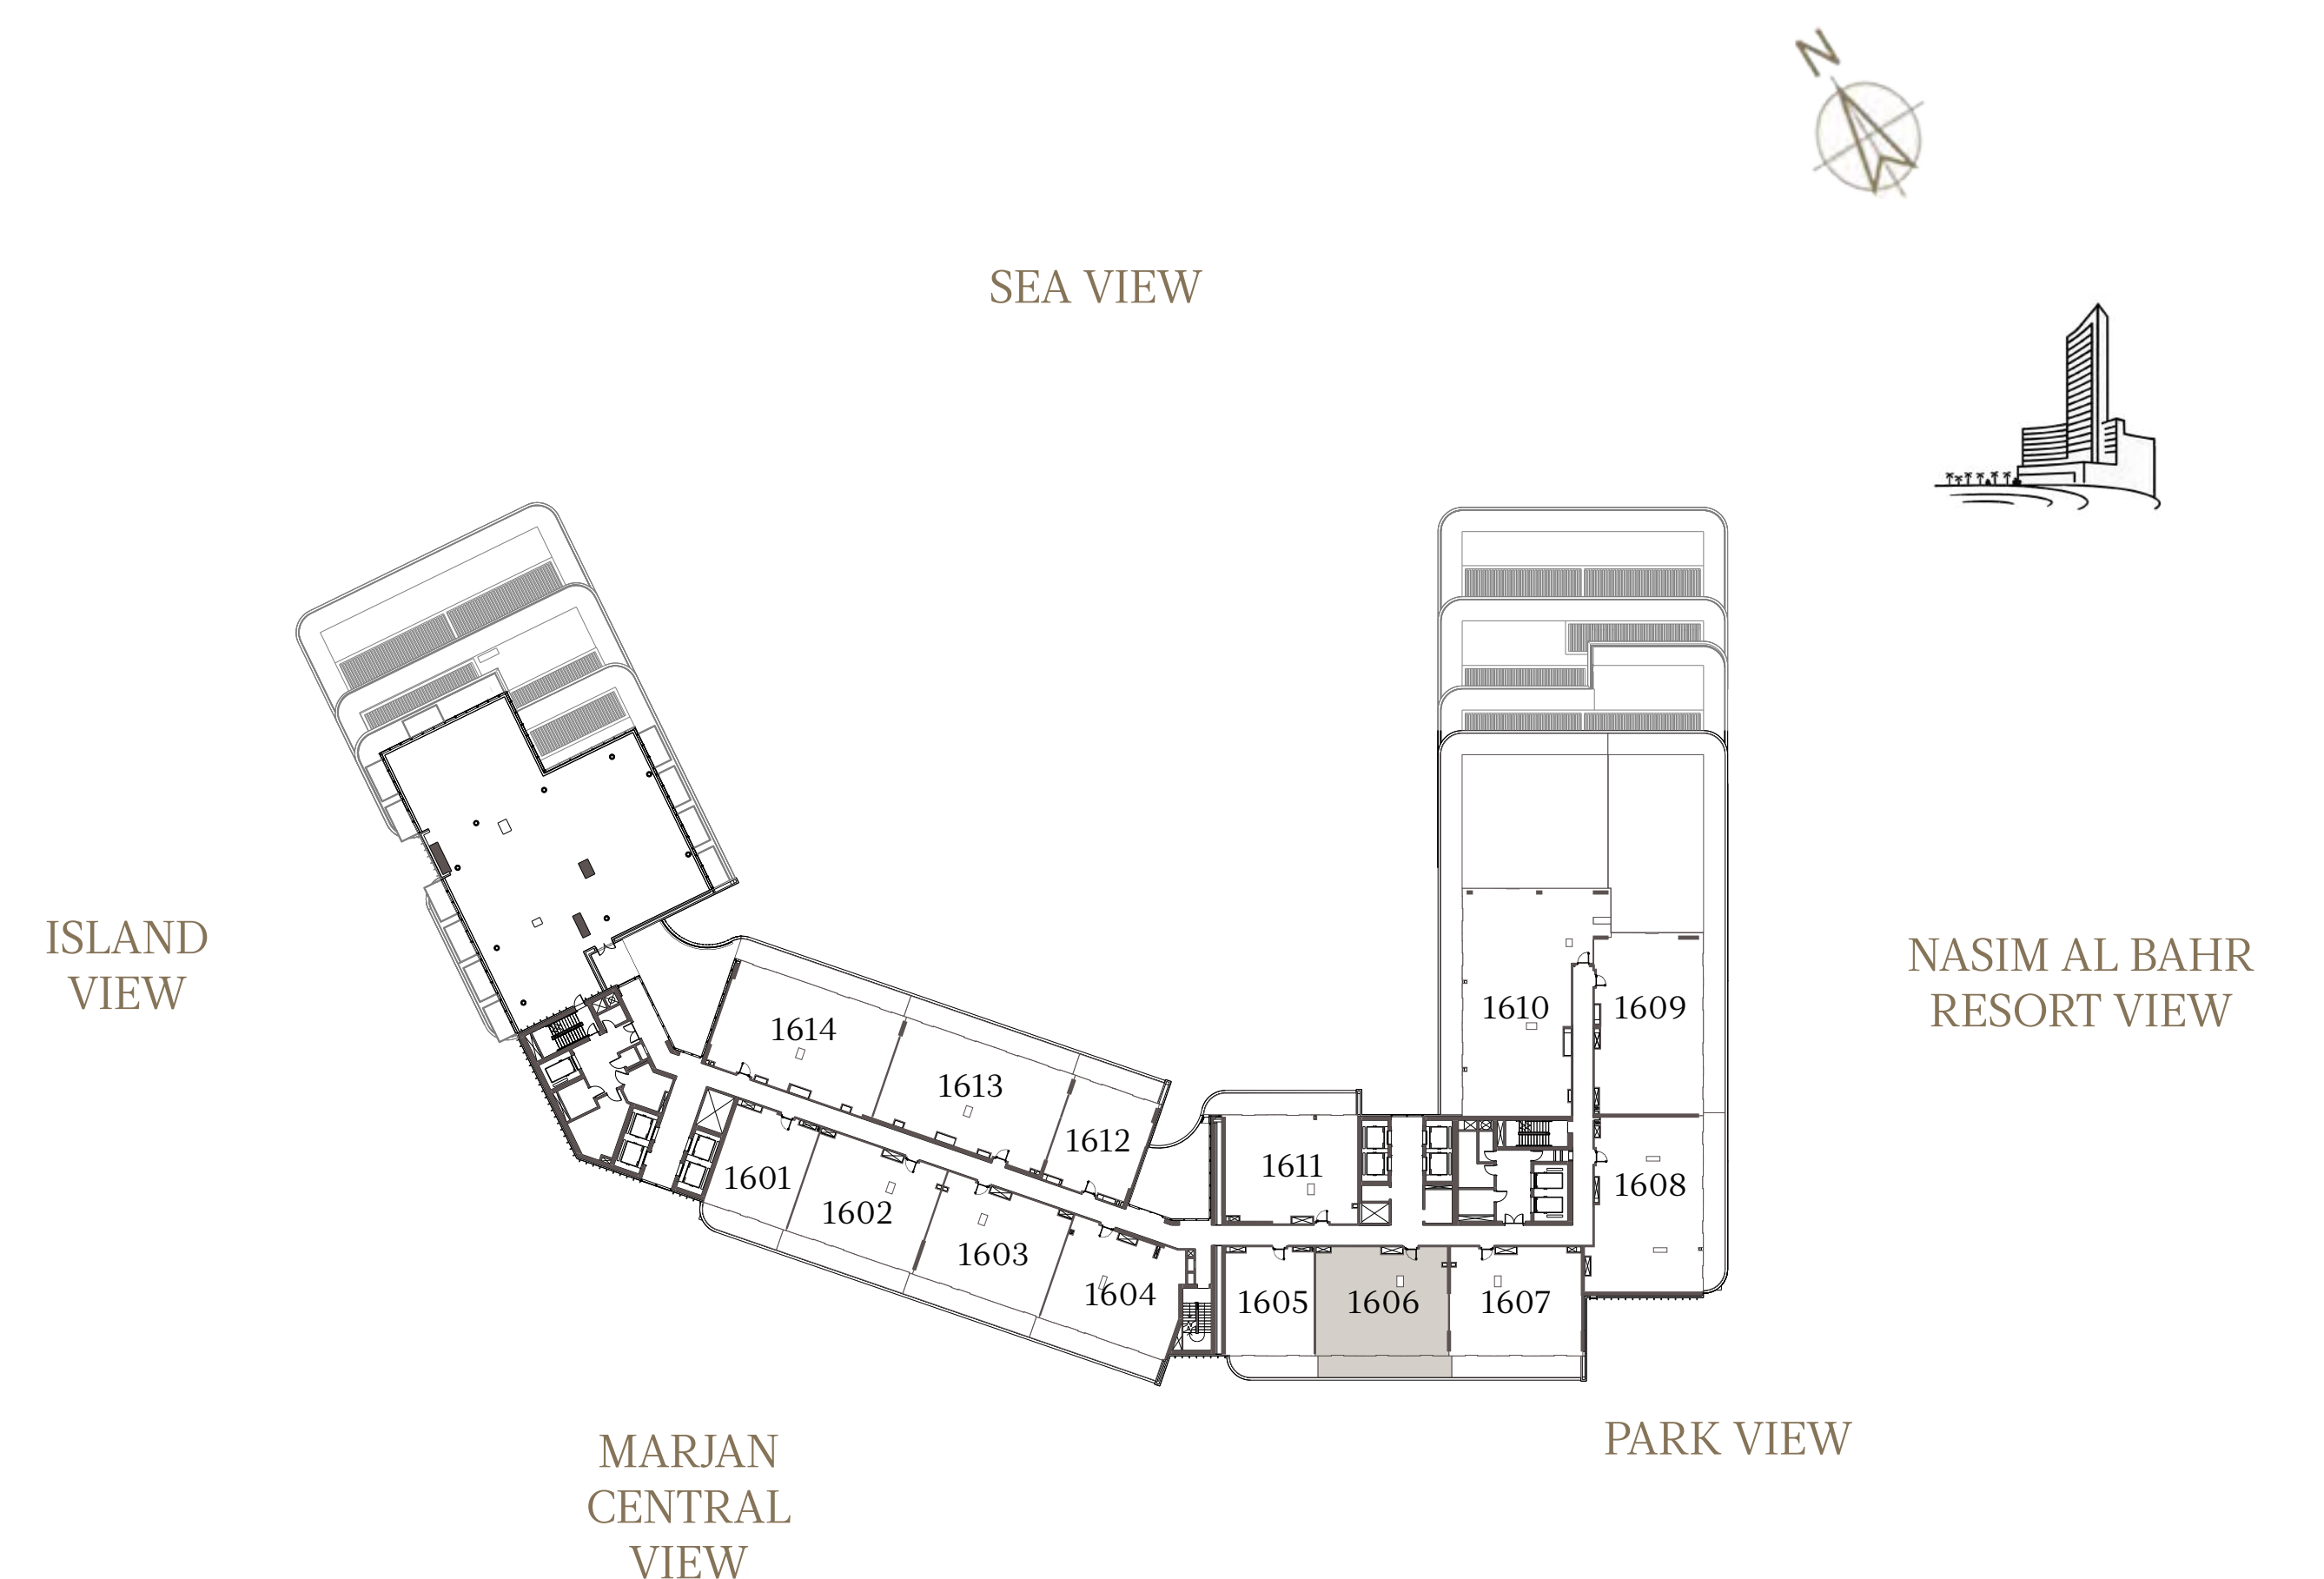

1 BEDROOM-1A

UNIT - 1605

INTERNAL AREA	89.45 sq.m.	962.83 sq.ft.
OUTDOOR AREA	16.51 sq.m.	177.71 sq.ft.
TOTAL AREA	105.96 sq.m.	1140.54 sq.ft.

2 BEDROOM-1A

UNIT - 1606

INTERNAL AREA	128.31	sq.m.	1381.12	sq.ft.
OUTDOOR AREA	26.30	sq.m.	283.09	sq.ft.
TOTAL AREA	154.61	sq.m.	1664.21	sq.ft.

2 BEDROOM-1A

UNIT - 1607

INTERNAL AREA	128.31	sq.m.	1381.12	sq.ft.
OUTDOOR AREA	25.89	sq.m.	278.68	sq.ft.
TOTAL AREA	154.20	sq.m.	1659.79	sq.ft.

3 BEDROOM-CORNER

UNIT - 1608

INTERNAL AREA	174.78	sq.m.	1881.32	sq.ft.
OUTDOOR AREA	34.04	sq.m.	366.40	sq.ft.
TOTAL AREA	208.82	sq.m.	2247.72	sq.ft.