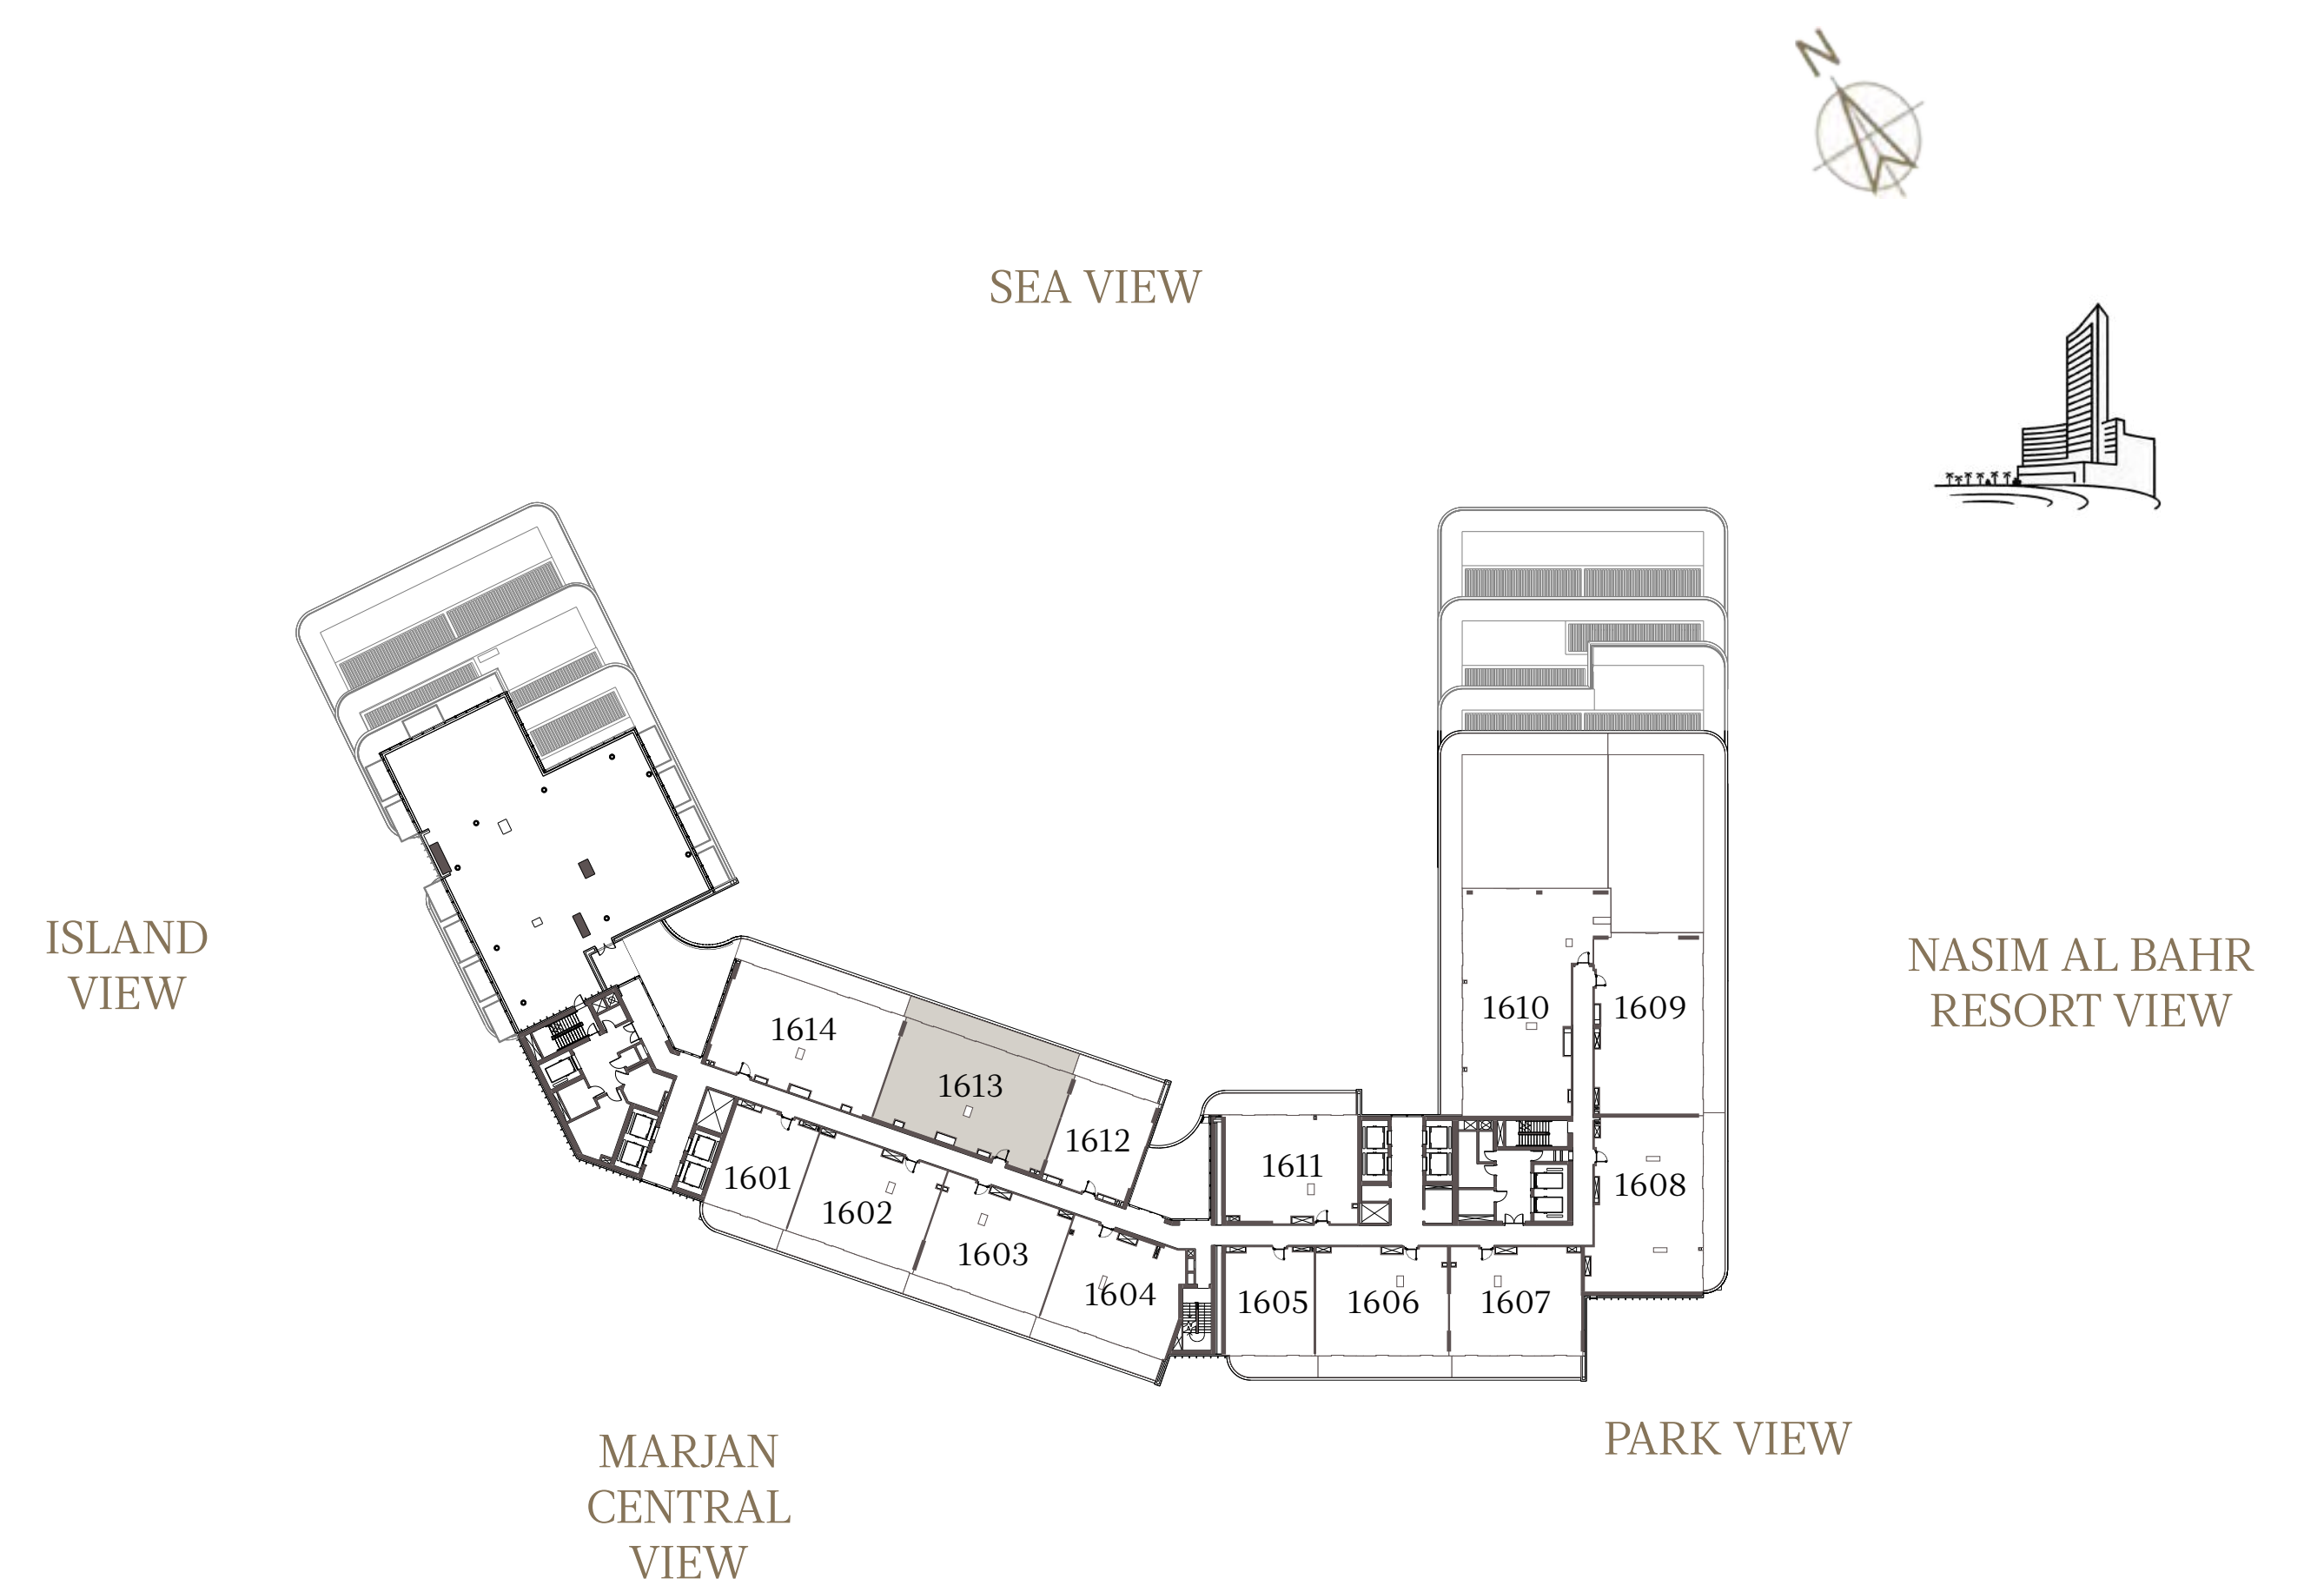

2 BEDROOM-1A

UNIT - 1611

INTERNAL AREA	129.06	sq.m.	1389.19	sq.ft.
OUTDOOR AREA	29.51	sq.m.	317.64	sq.ft.
TOTAL AREA	158.57	sq.m.	1706.83	sq.ft.

1 BEDROOM-1A

UNIT - 1612

INTERNAL AREA	85.04 sq.m.	915.36 sq.ft.
OUTDOOR AREA	18.20 sq.m.	195.90 sq.ft.
TOTAL AREA	103.24 sq.m.	1111.27 sq.ft.

3 BEDROOM-1B

UNIT - 1613

INTERNAL AREA	167.52	sq.m.	1803.17	sq.ft.
OUTDOOR AREA	35.07	sq.m.	377.49	sq.ft.
TOTAL AREA	202.59	sq.m.	2180.66	sq.ft.

3 BEDROOM-1B

UNIT - 1614

INTERNAL AREA	169.77	sq.m.	1827.39	sq.ft.
OUTDOOR AREA	35.06	sq.m.	377.38	sq.ft.
TOTAL AREA	204.83	sq.m.	2204.77	sq.ft.