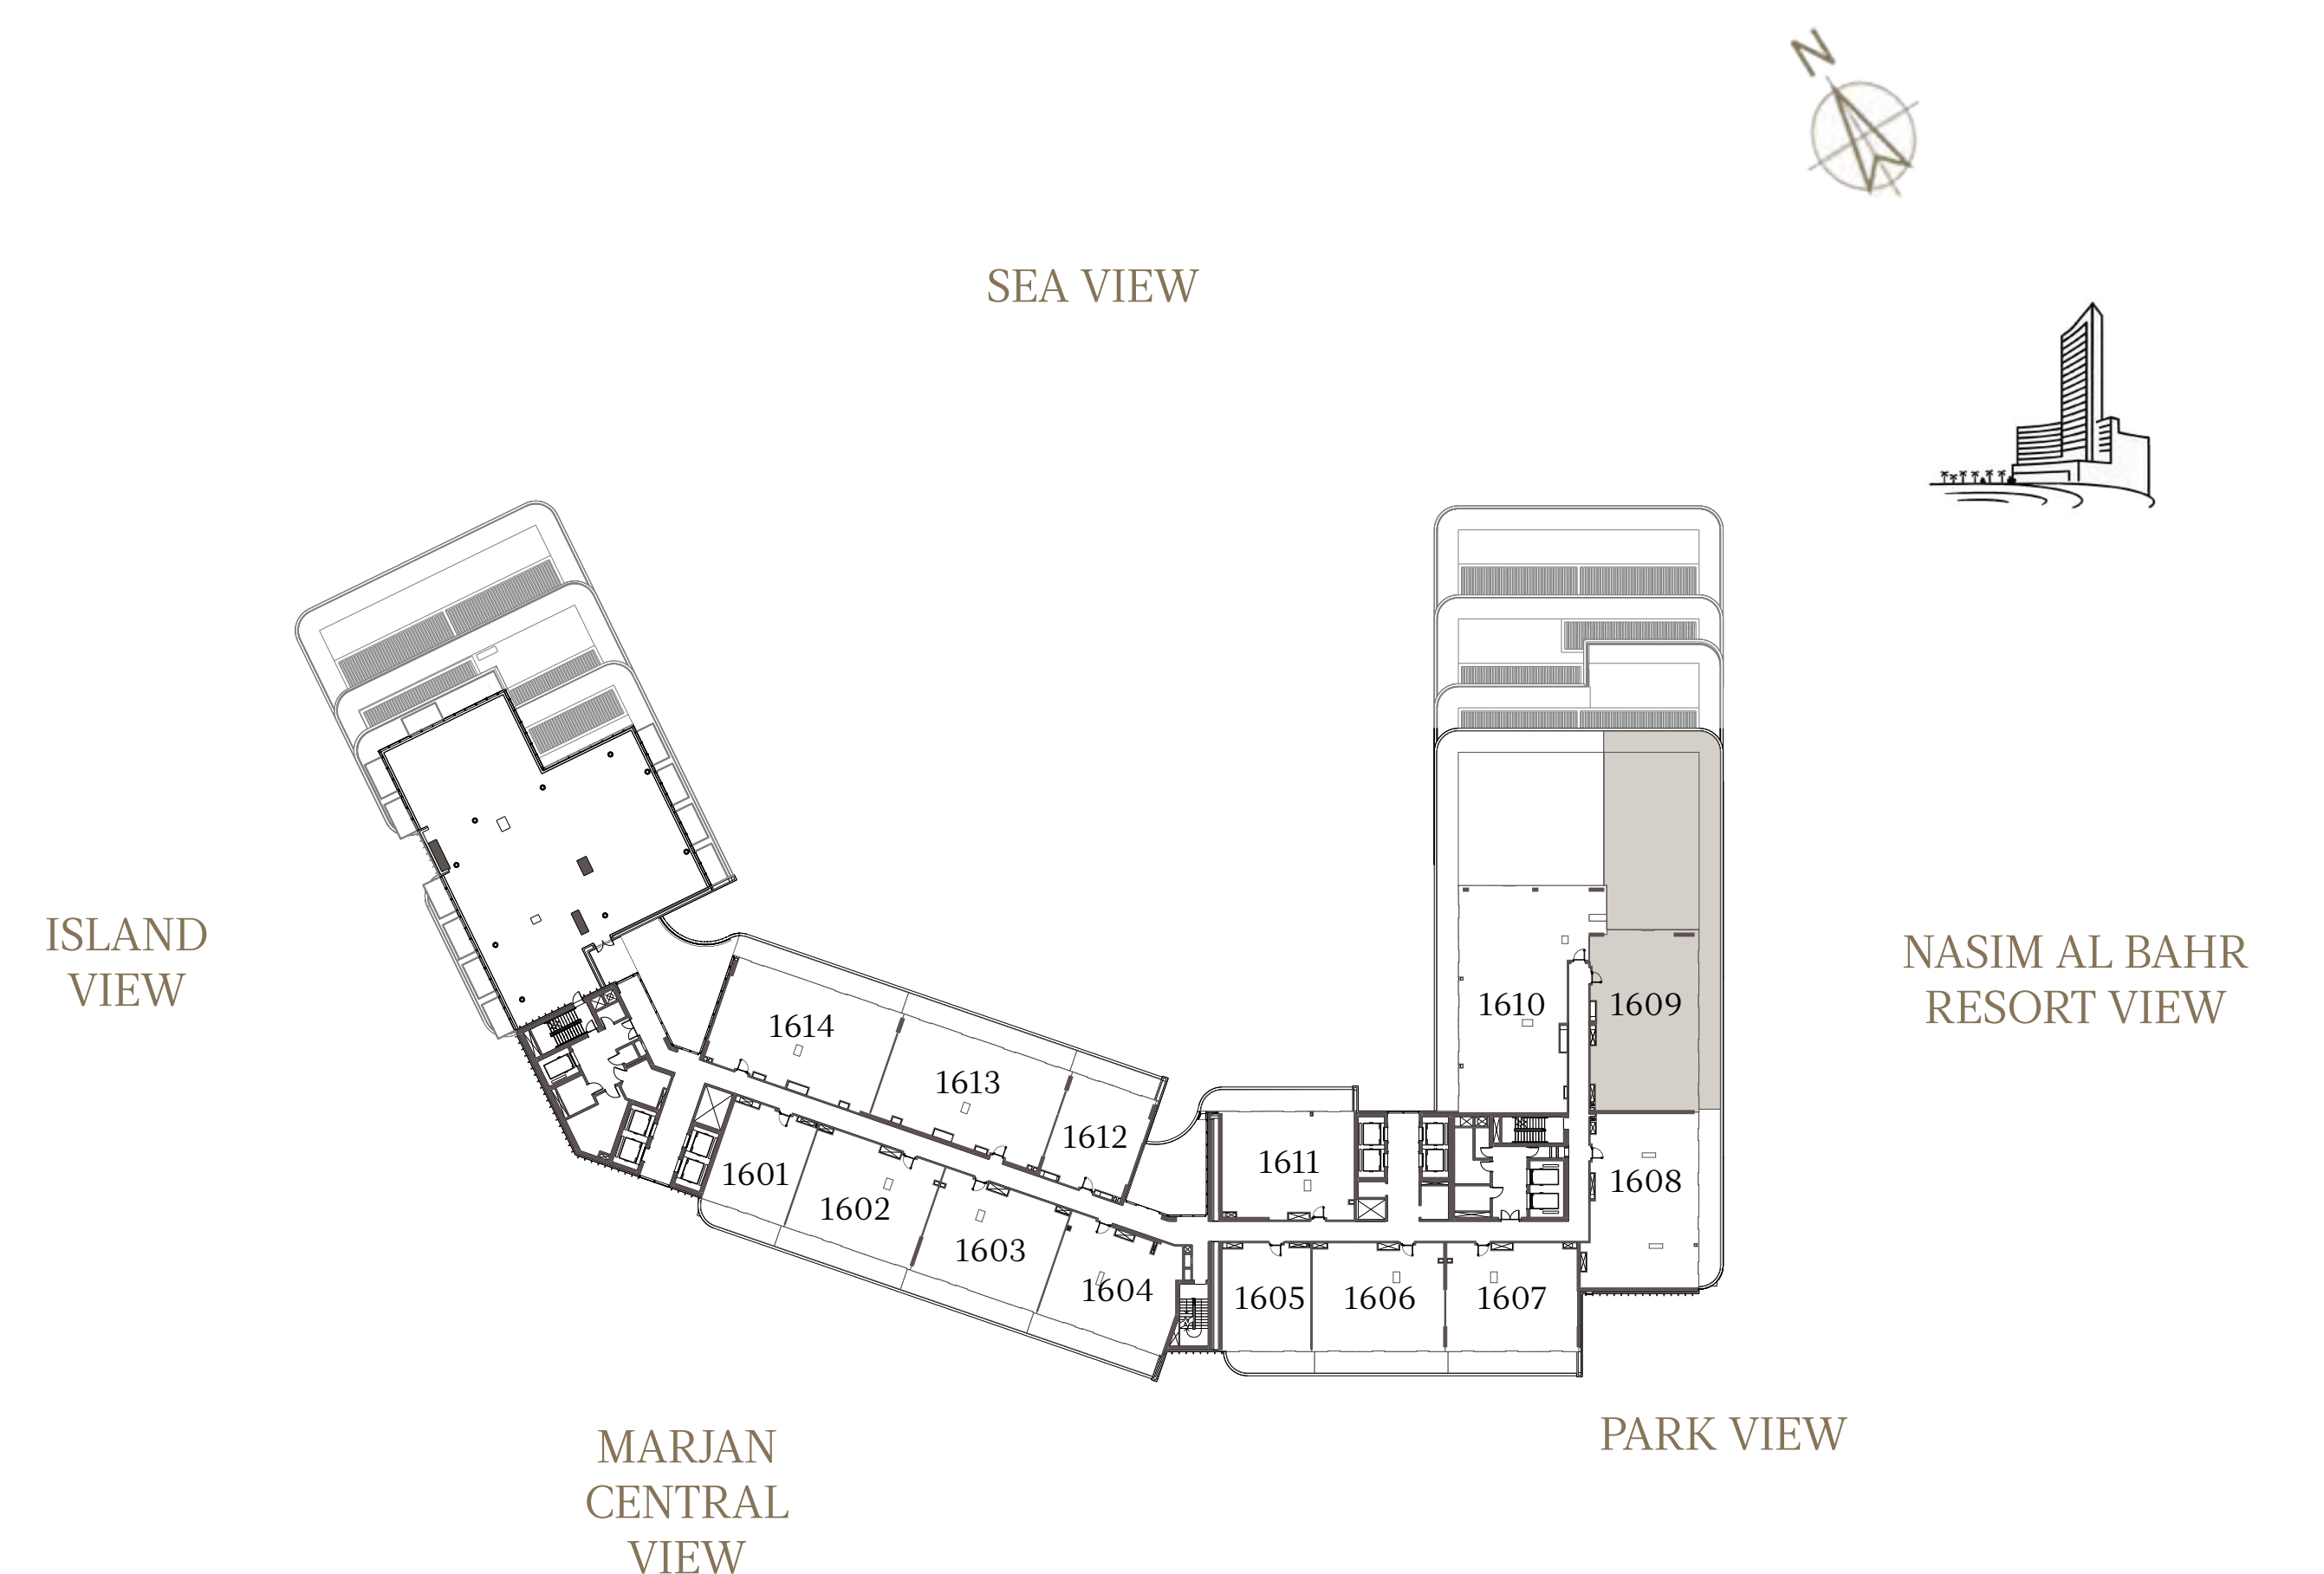

2 BEDROOM-1A

UNIT - 1607

INTERNAL AREA	128.31	sq.m.	1381.12	sq.ft.
OUTDOOR AREA	25.89	sq.m.	278.68	sq.ft.
TOTAL AREA	154.20	sq.m.	1659.79	sq.ft.

3 BEDROOM-CORNER

UNIT - 1608

INTERNAL AREA	174.78	sq.m.	1881.32	sq.ft.
OUTDOOR AREA	34.04	sq.m.	366.40	sq.ft.
TOTAL AREA	208.82	sq.m.	2247.72	sq.ft.

3 BEDROOM-2

UNIT - 1609

INTERNAL AREA	175.49	sq.m.	1888.96	sq.ft.
OUTDOOR AREA	245.09	sq.m.	2638.13	sq.ft.
TOTAL AREA	420.58	sq.m.	4527.09	sq.ft.

3 BEDROOM+MAID-1

UNIT - 1610

INTERNAL AREA	242.66	sq.m.	2611.97	sq.ft.
OUTDOOR AREA	278.25	sq.m.	2995.06	sq.ft.
TOTAL AREA	520.91	sq.m.	5607.03	sq.ft.