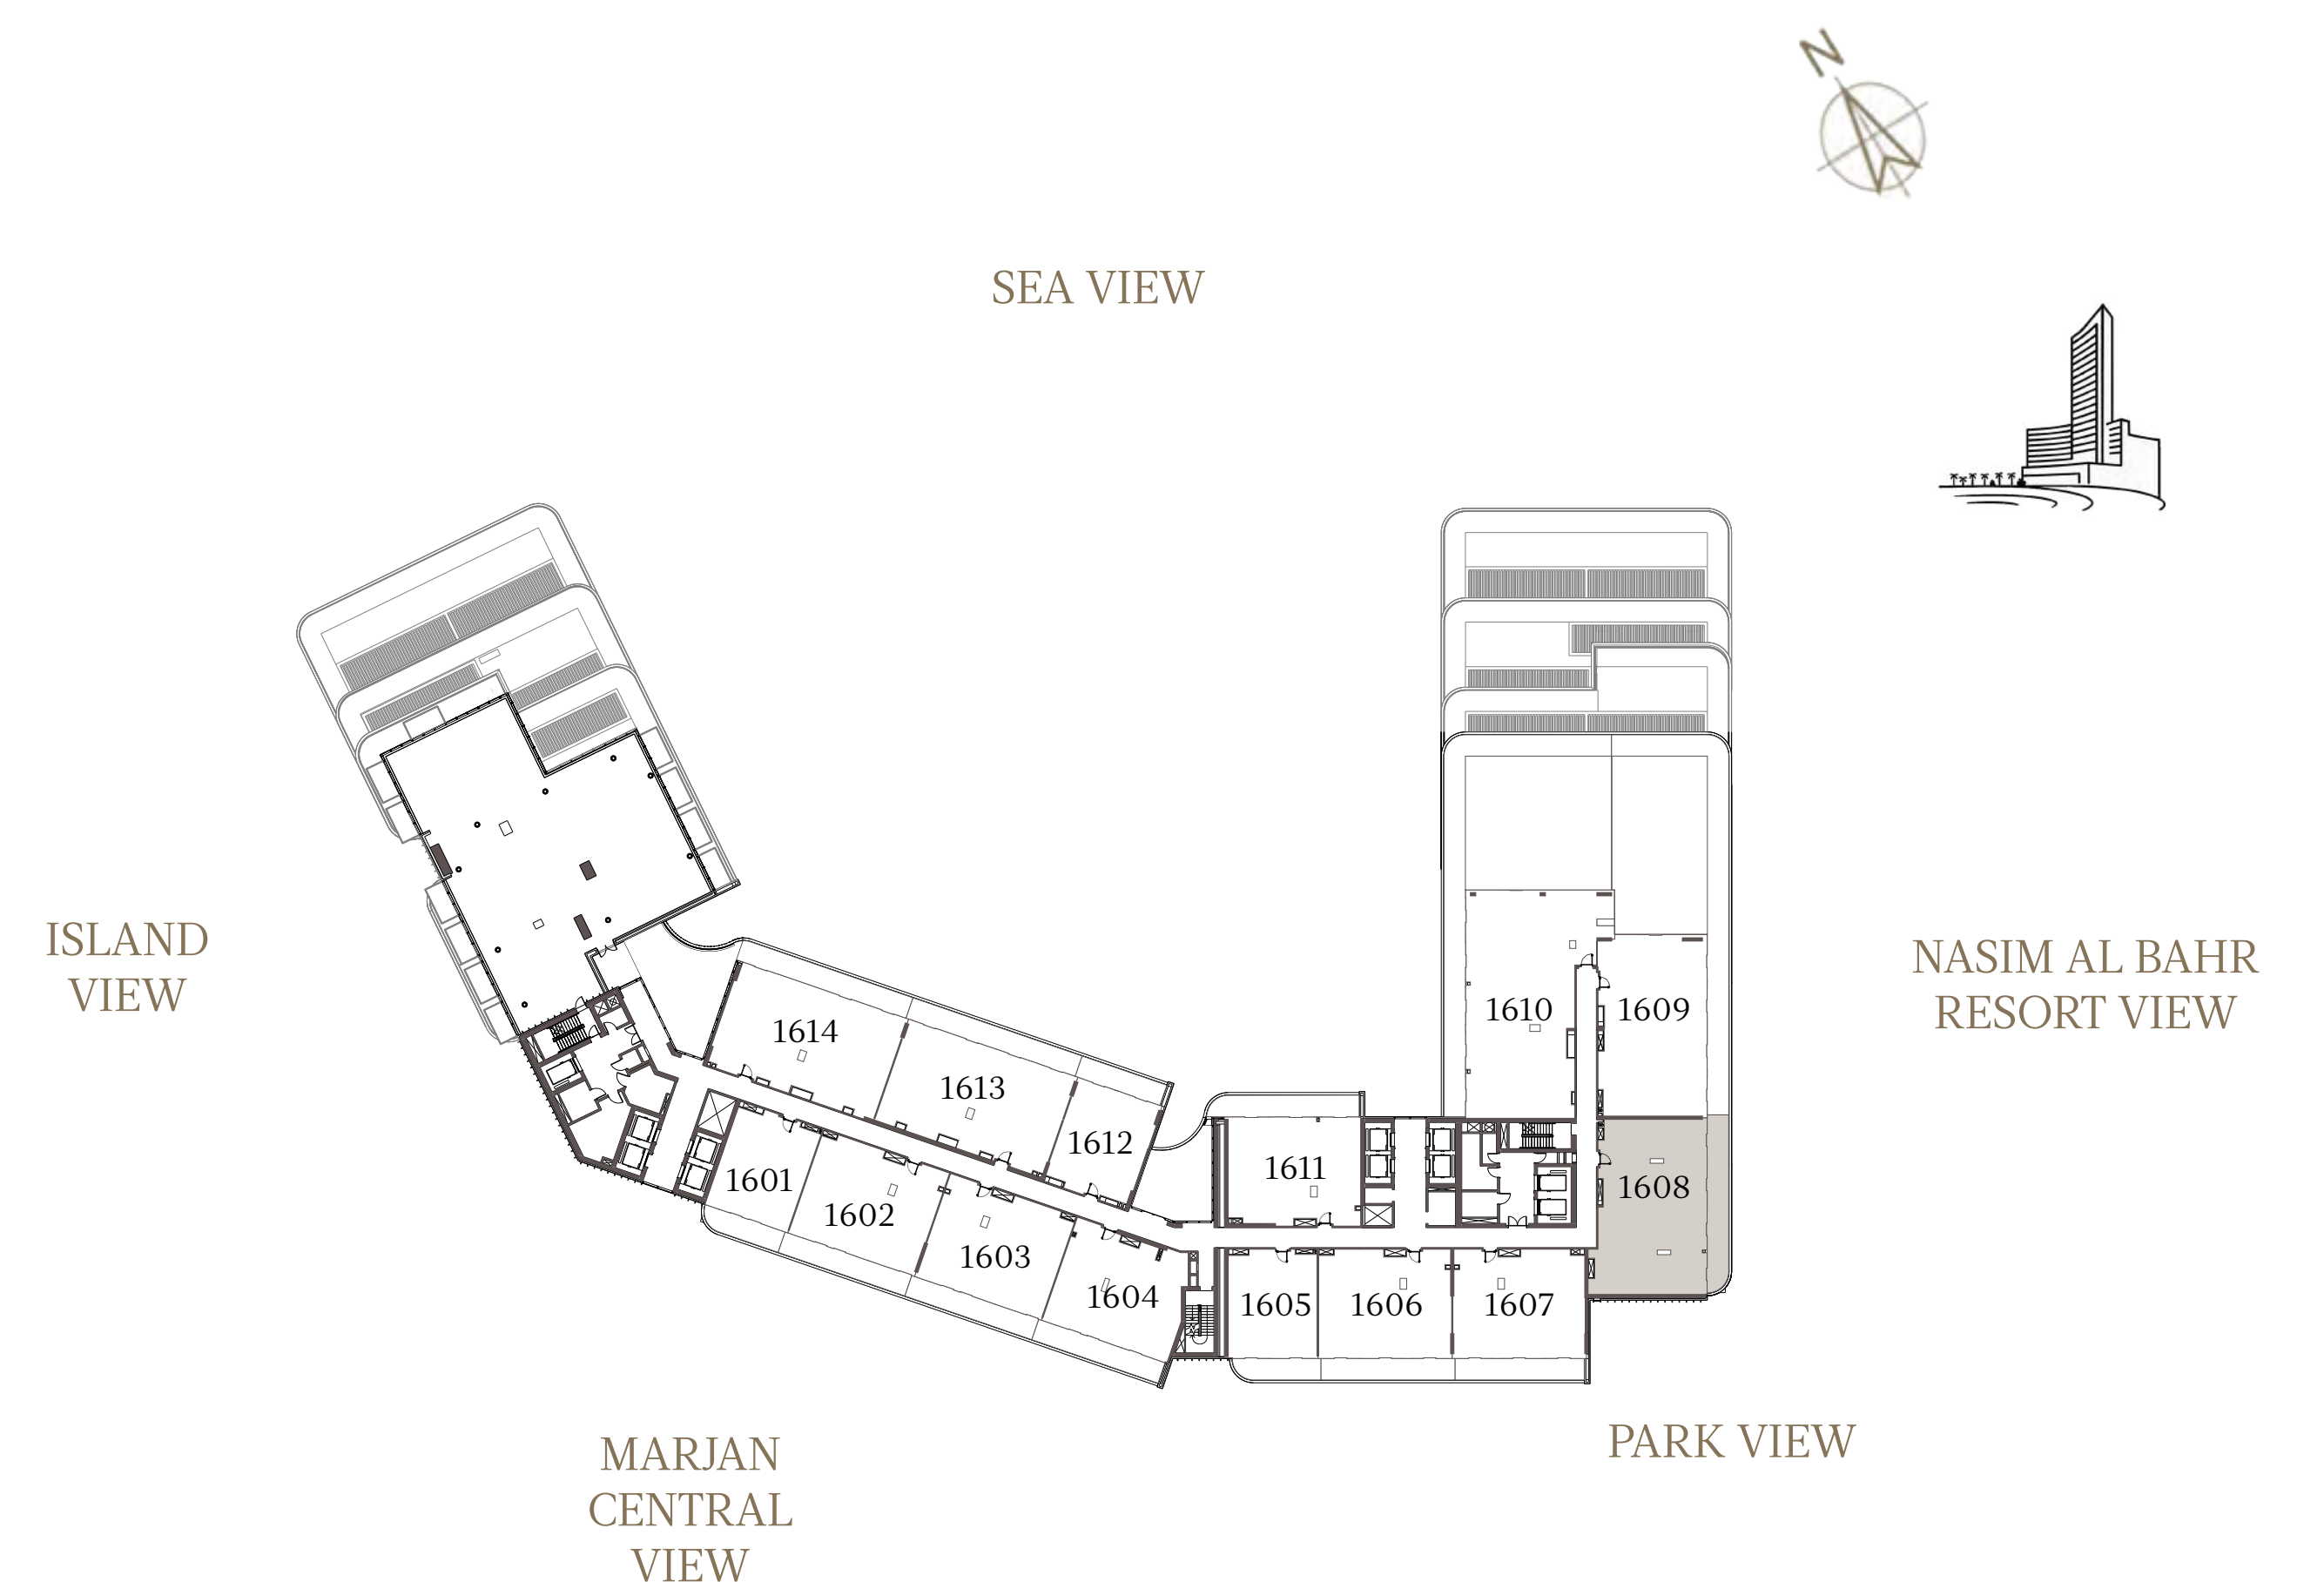

2 BEDROOM-1A

UNIT - 1607

INTERNAL AREA	128.31	sq.m.	1381.12	sq.ft.
OUTDOOR AREA	25.89	sq.m.	278.68	sq.ft.
TOTAL AREA	154.20	sq.m.	1659.79	sq.ft.

3 BEDROOM-CORNER

UNIT - 1608

INTERNAL AREA	174.78	sq.m.	1881.32	sq.ft.
OUTDOOR AREA	34.04	sq.m.	366.40	sq.ft.
TOTAL AREA	208.82	sq.m.	2247.72	sq.ft.

3 BEDROOM-2

UNIT - 1609

INTERNAL AREA	175.49	sq.m.	1888.96	sq.ft.
OUTDOOR AREA	245.09	sq.m.	2638.13	sq.ft.
TOTAL AREA	420.58	sq.m.	4527.09	sq.ft.

3 BEDROOM+MAID-1

UNIT - 1610

INTERNAL AREA	242.66	sq.m.	2611.97	sq.ft.
OUTDOOR AREA	278.25	sq.m.	2995.06	sq.ft.
TOTAL AREA	520.91	sq.m.	5607.03	sq.ft.