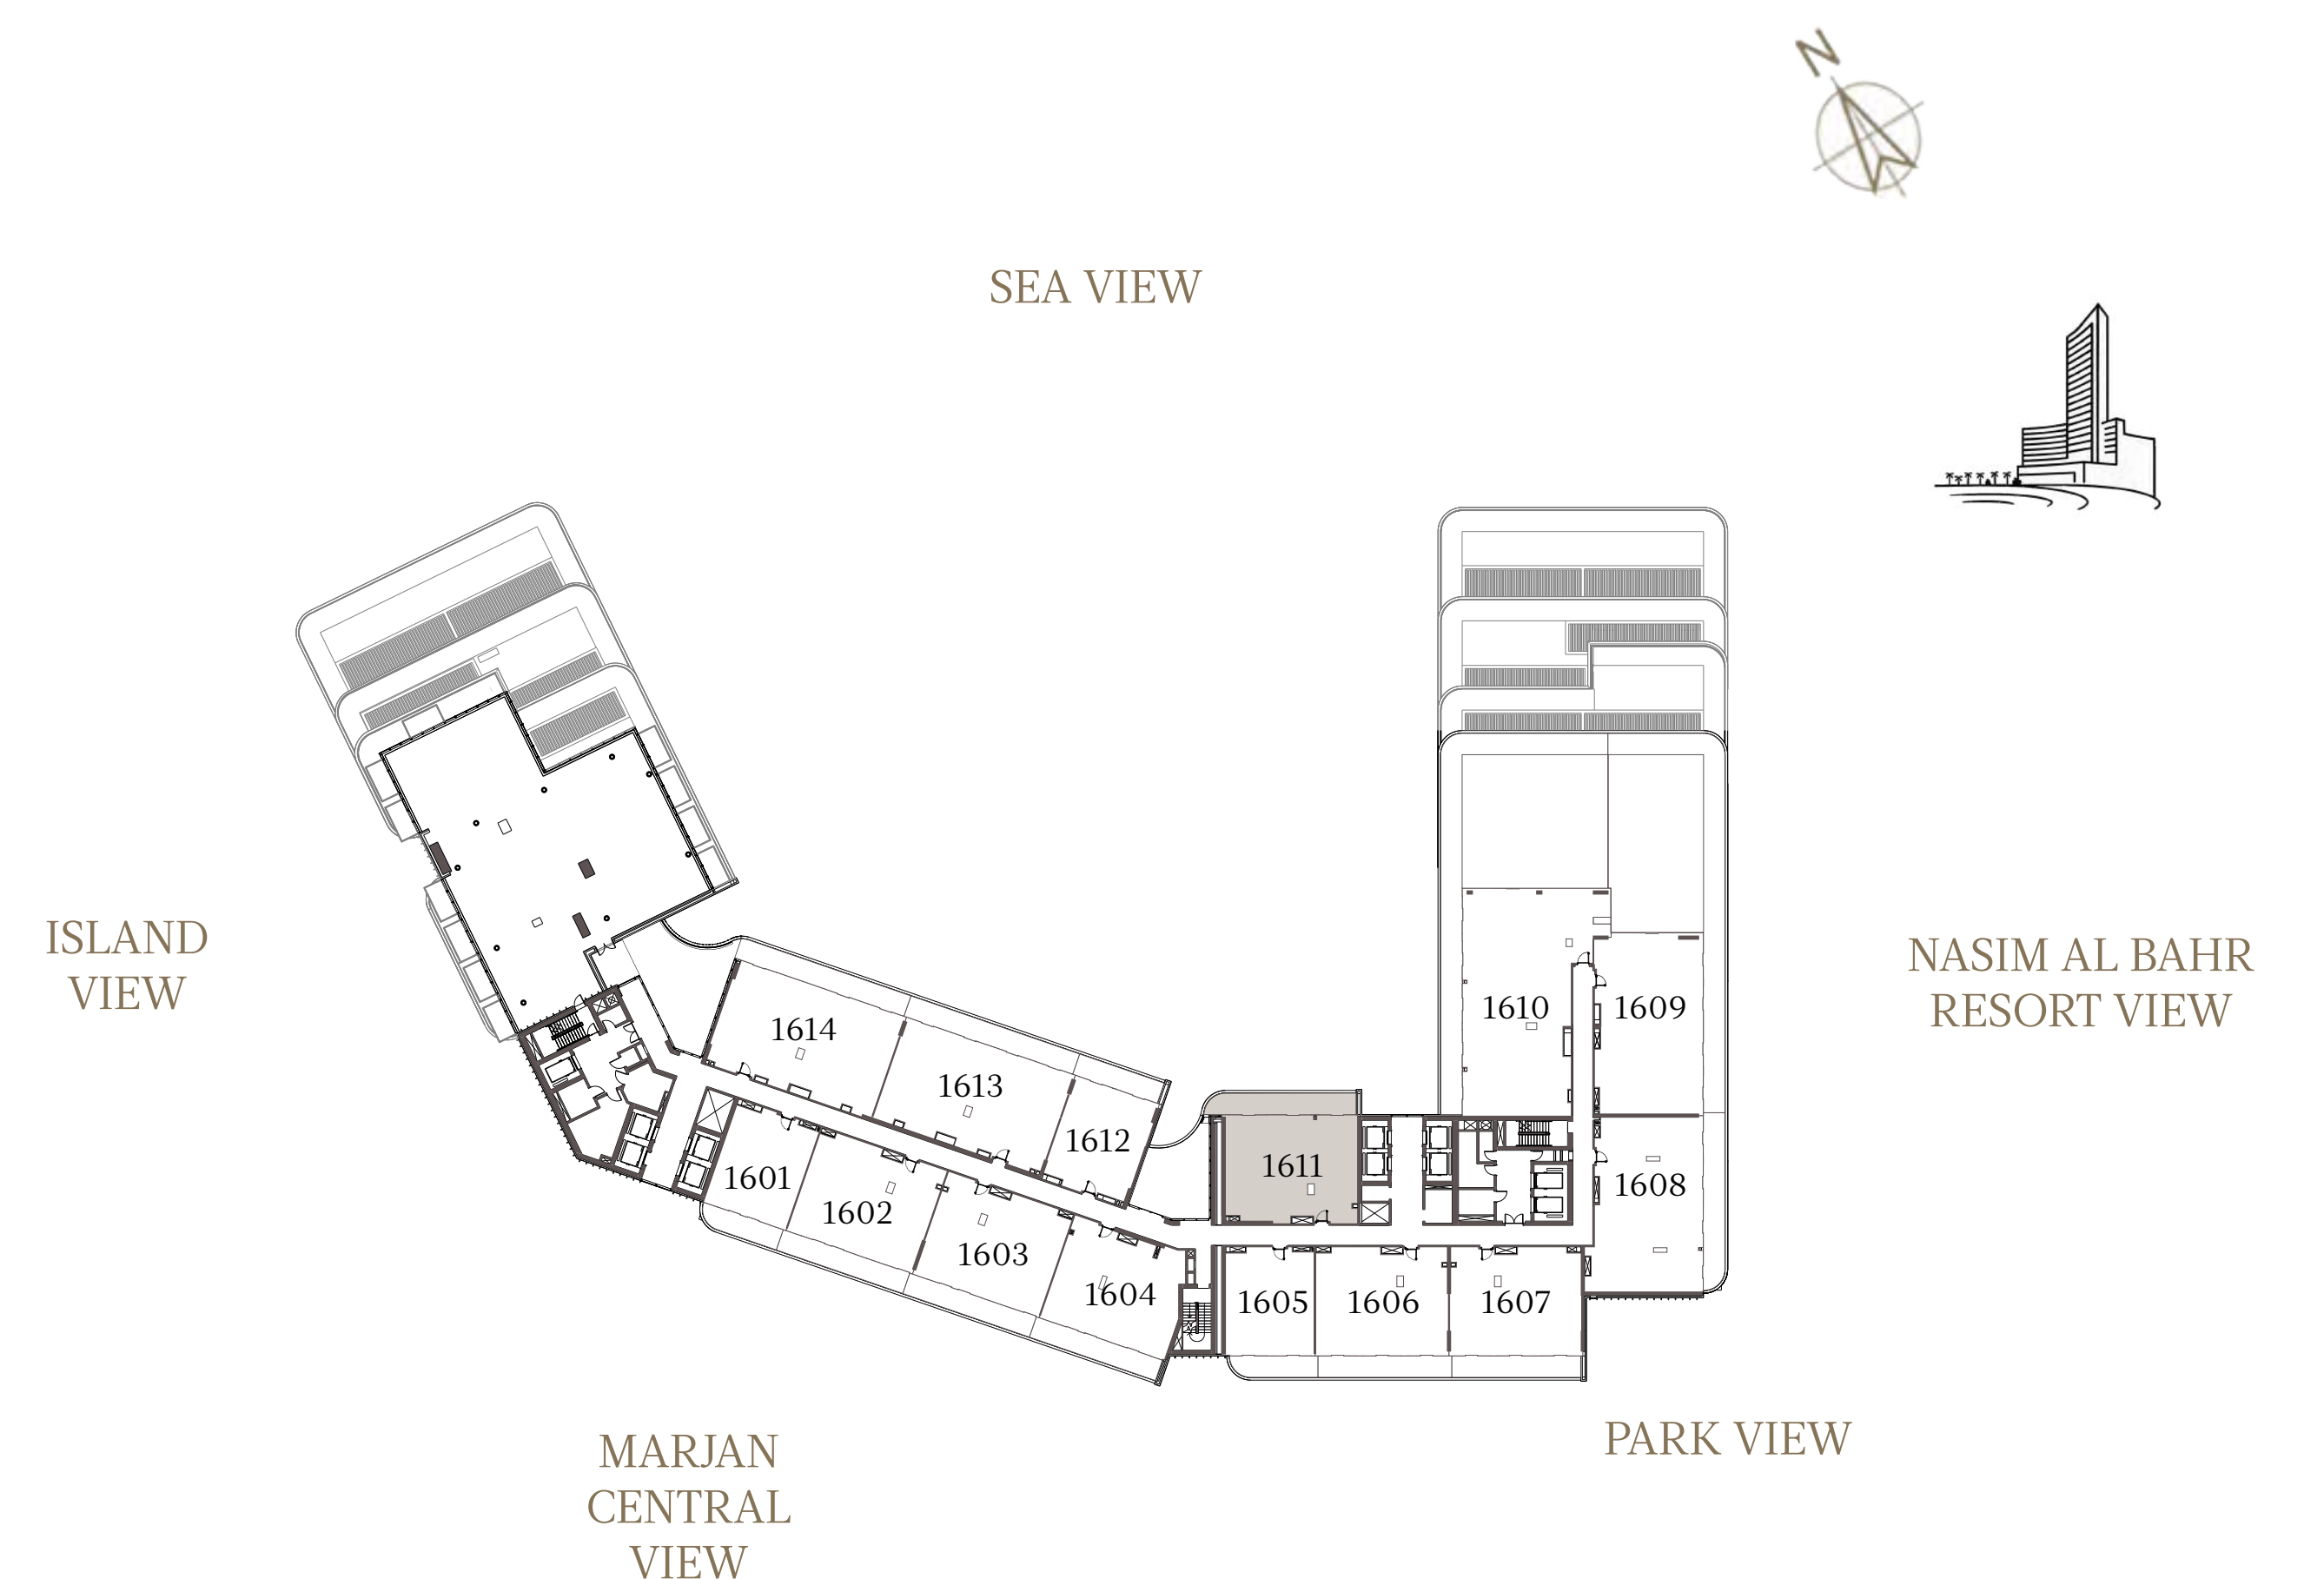

3 BEDROOM-2

UNIT - 1609

INTERNAL AREA	175.49	sq.m.	1888.96	sq.ft.
OUTDOOR AREA	245.09	sq.m.	2638.13	sq.ft.
TOTAL AREA	420.58	sq.m.	4527.09	sq.ft.

3 BEDROOM+MAID-1

UNIT - 1610

INTERNAL AREA	242.66	sq.m.	2611.97	sq.ft.
OUTDOOR AREA	278.25	sq.m.	2995.06	sq.ft.
TOTAL AREA	520.91	sq.m.	5607.03	sq.ft.

2 BEDROOM-1A

UNIT - 1611

INTERNAL AREA	129.06	sq.m.	1389.19	sq.ft.
OUTDOOR AREA	29.51	sq.m.	317.64	sq.ft.
TOTAL AREA	158.57	sq.m.	1706.83	sq.ft.

1 BEDROOM-1A

UNIT - 1612

INTERNAL AREA	85.04 sq.m.	915.36 sq.ft.
OUTDOOR AREA	18.20 sq.m.	195.90 sq.ft.
TOTAL AREA	103.24 sq.m.	1111.27 sq.ft.