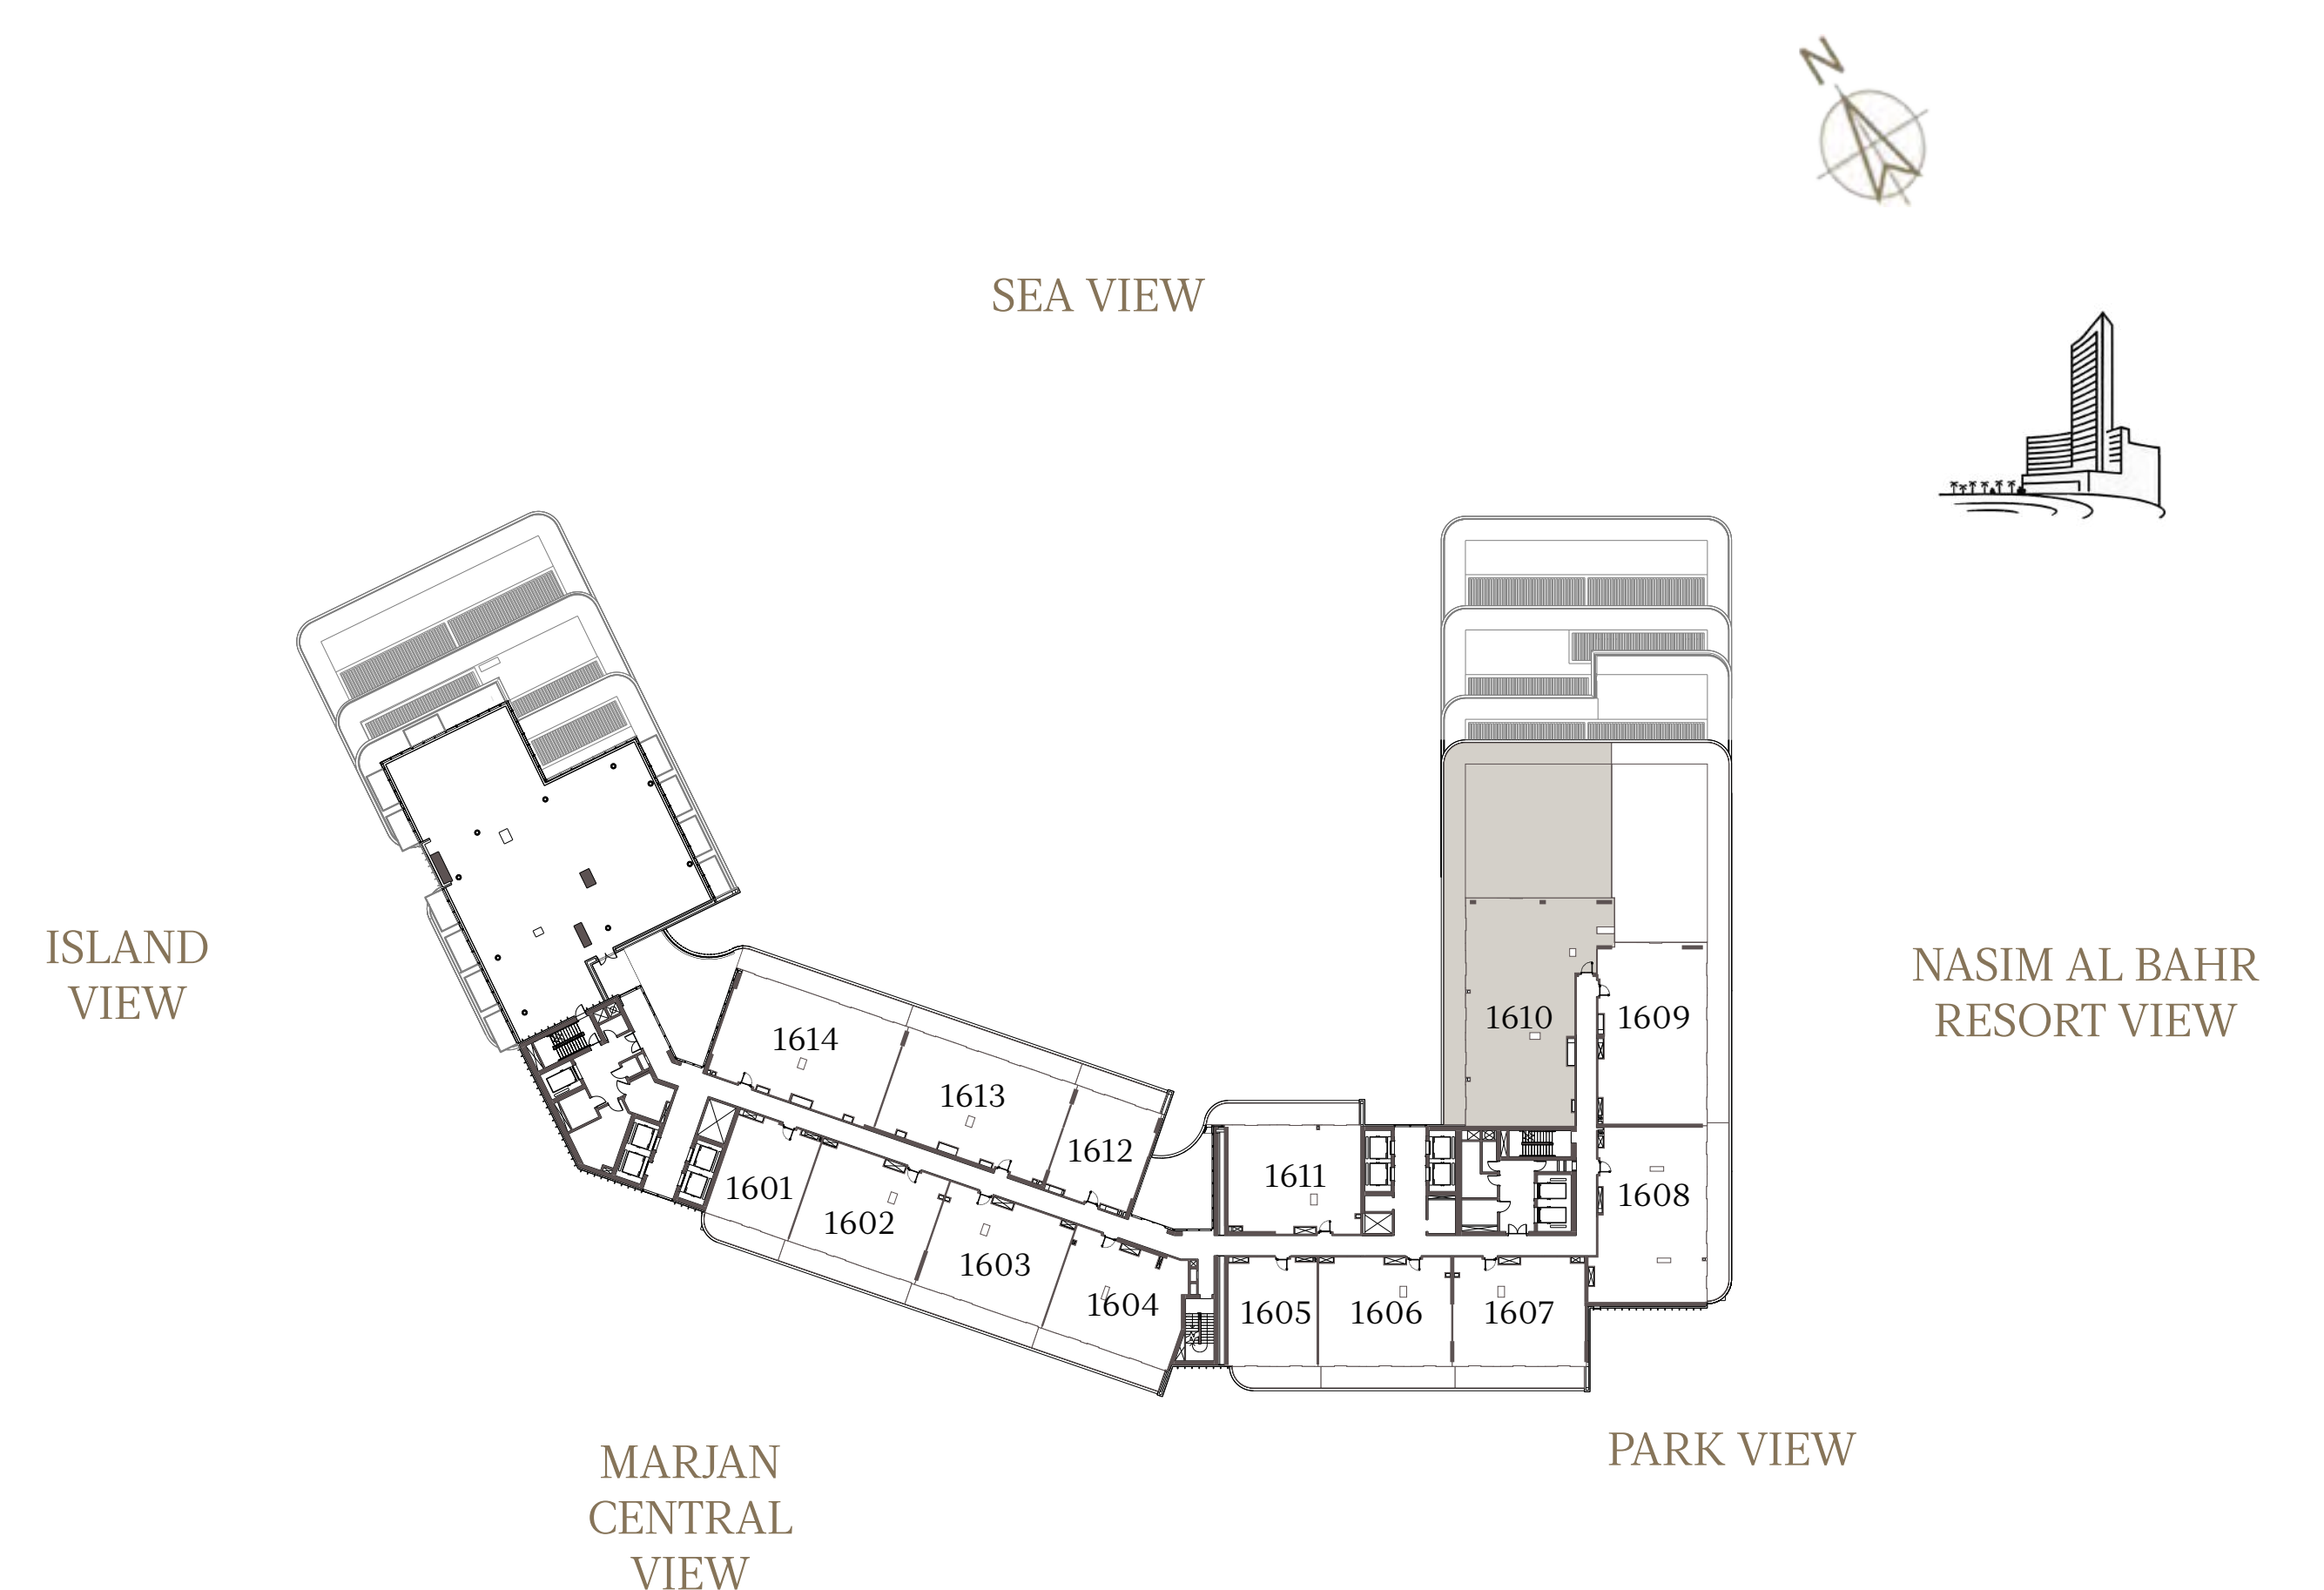

3 BEDROOM-2

UNIT - 1609

INTERNAL AREA	175.49	sq.m.	1888.96	sq.ft.
OUTDOOR AREA	245.09	sq.m.	2638.13	sq.ft.
TOTAL AREA	420.58	sq.m.	4527.09	sq.ft.

3 BEDROOM+MAID-1

UNIT - 1610

INTERNAL AREA	242.66	sq.m.	2611.97	sq.ft.
OUTDOOR AREA	278.25	sq.m.	2995.06	sq.ft.
TOTAL AREA	520.91	sq.m.	5607.03	sq.ft.

2 BEDROOM-1A

UNIT - 1611

INTERNAL AREA	129.06	sq.m.	1389.19	sq.ft.
OUTDOOR AREA	29.51	sq.m.	317.64	sq.ft.
TOTAL AREA	158.57	sq.m.	1706.83	sq.ft.

1 BEDROOM-1A

UNIT - 1612

INTERNAL AREA	85.04 sq.m.	915.36 sq.ft.
OUTDOOR AREA	18.20 sq.m.	195.90 sq.ft.
TOTAL AREA	103.24 sq.m.	1111.27 sq.ft.