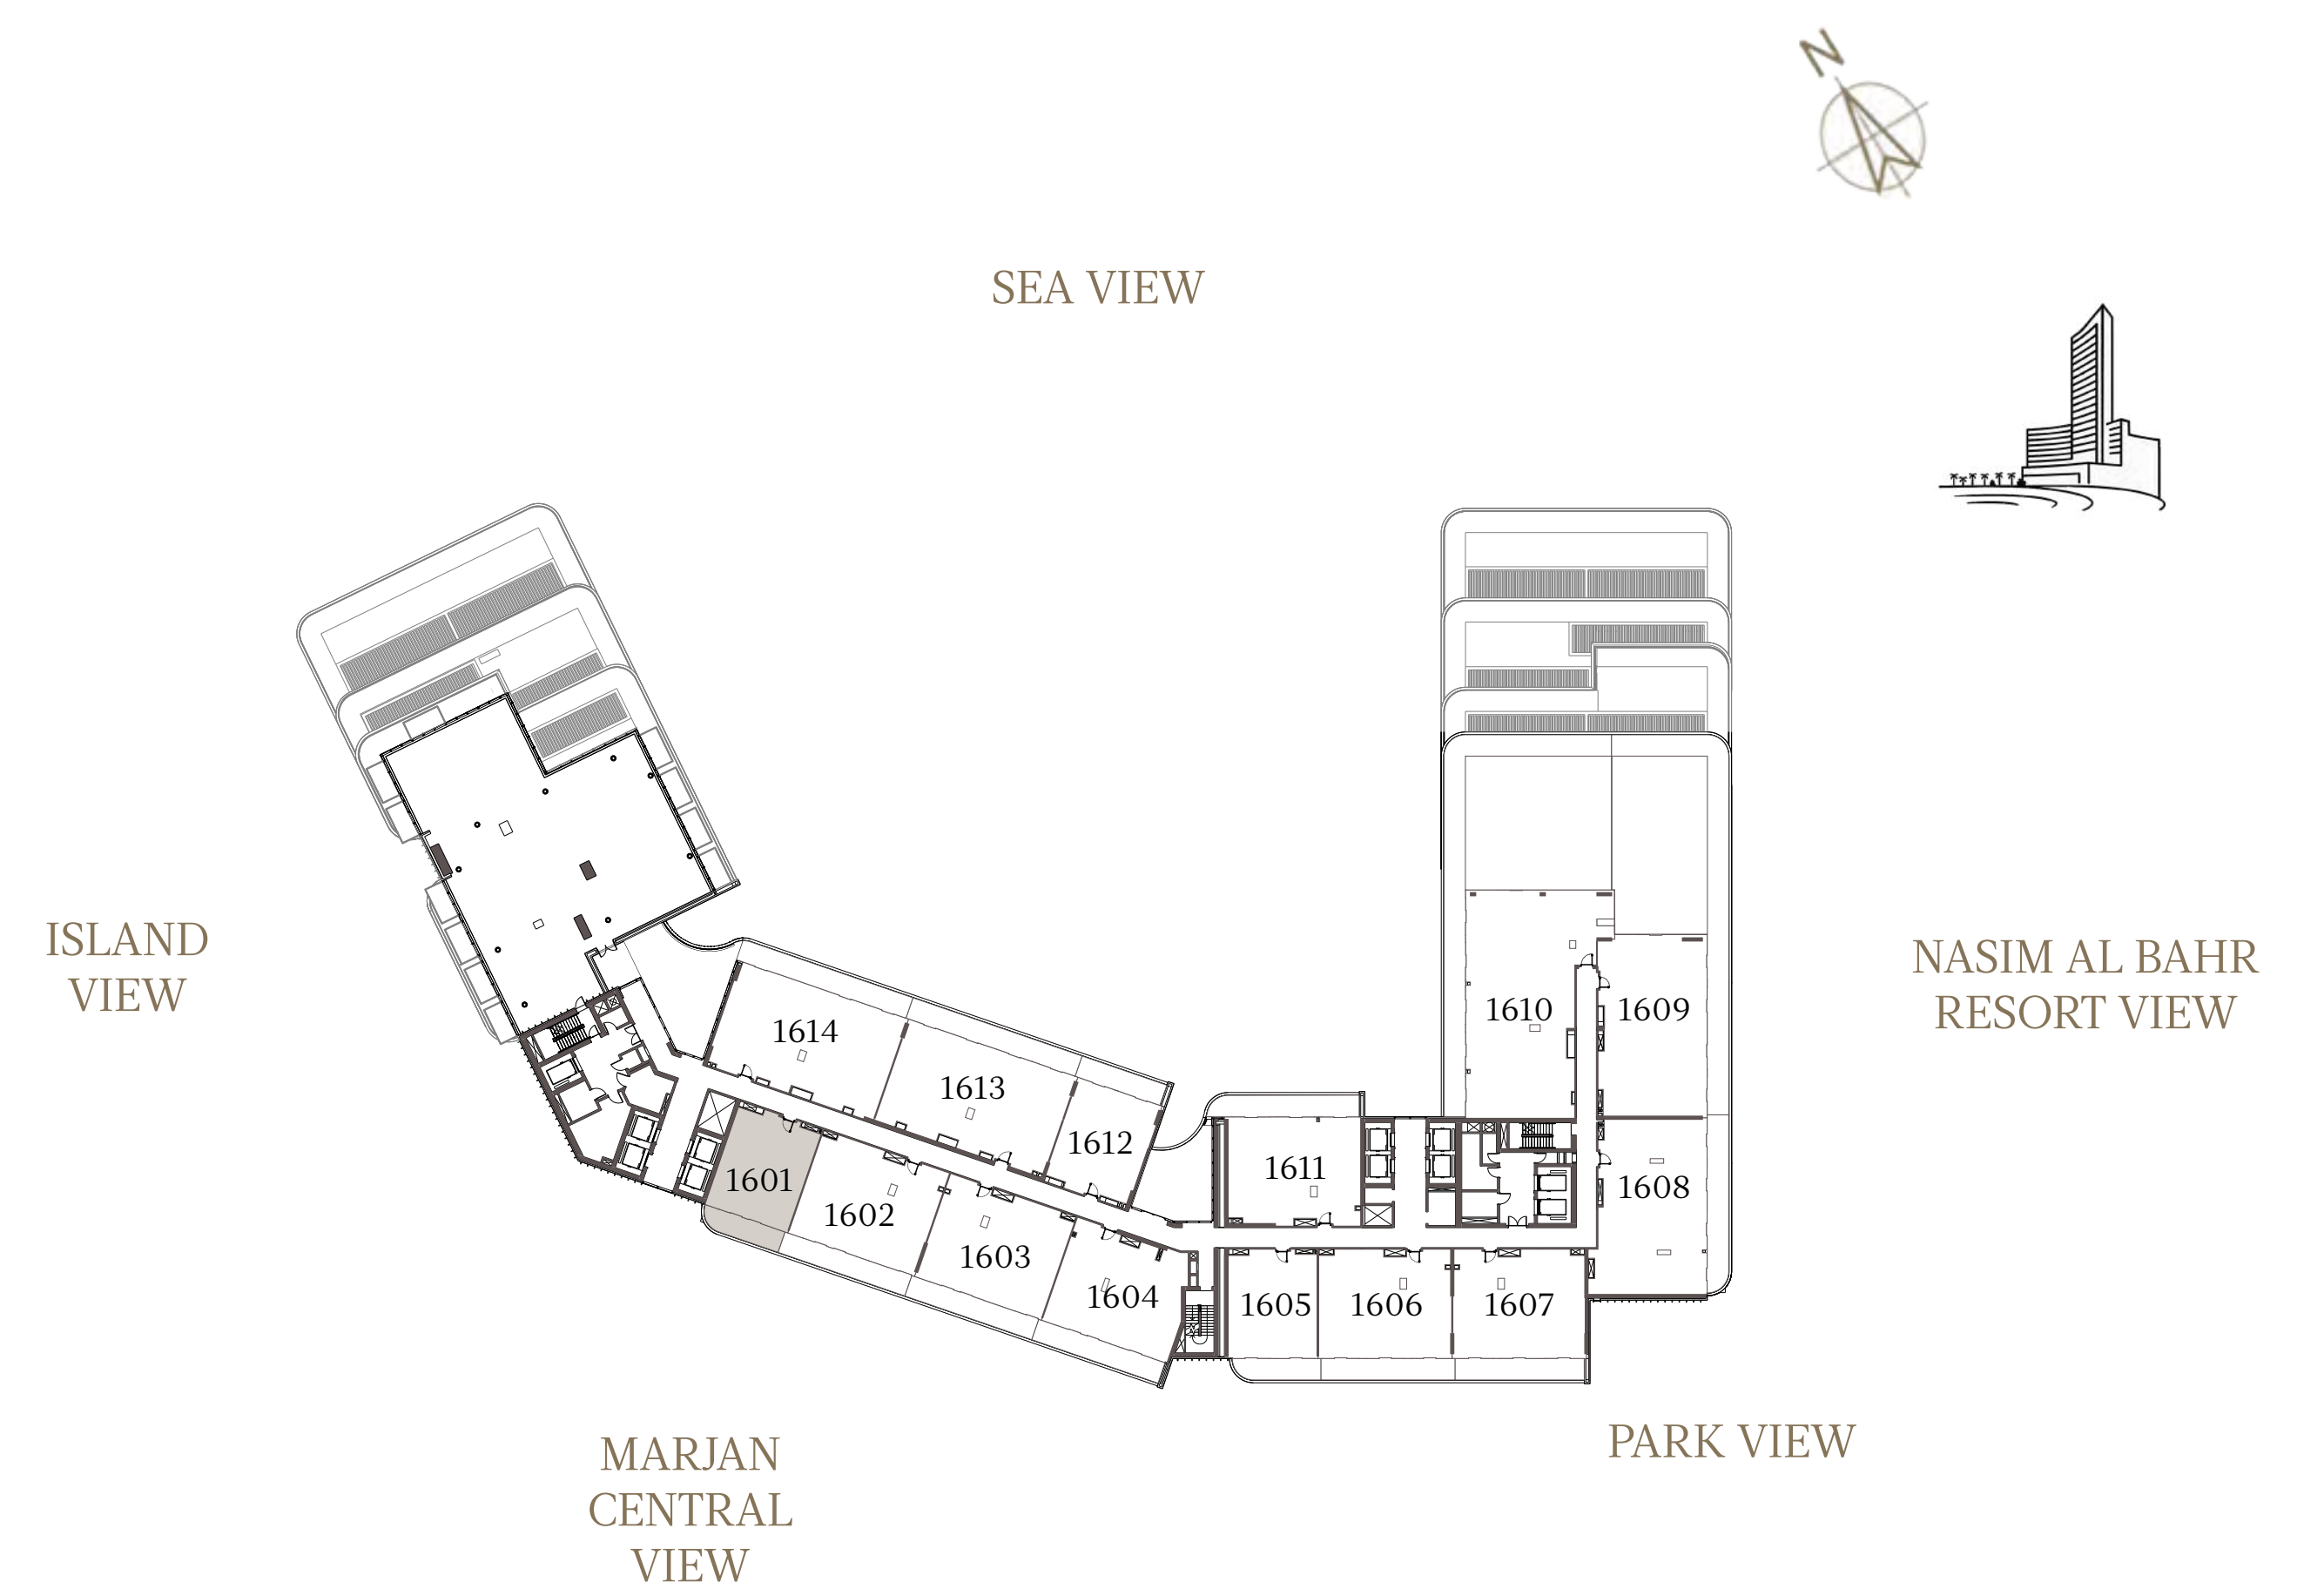

1 BEDROOM-1A

UNIT - 1601

INTERNAL AREA	83.36 sq.m.	897.28 sq.ft.
OUTDOOR AREA	15.64 sq.m.	168.35 sq.ft.
TOTAL AREA	99.00 sq.m.	1065.63 sq.ft.

2 BEDROOM-1A

UNIT - 1602

INTERNAL AREA	128.37	sq.m.	1381.76	sq.ft.
OUTDOOR AREA	26.30	sq.m.	283.09	sq.ft.
TOTAL AREA	154.67	sq.m.	1664.85	sq.ft.

2 BEDROOM-1A

UNIT - 1603

INTERNAL AREA	128.35	sq.m.	1381.55	sq.ft.
OUTDOOR AREA	26.30	sq.m.	283.09	sq.ft.
TOTAL AREA	154.65	sq.m.	1664.64	sq.ft.

2 BEDROOM-2

UNIT - 1604

INTERNAL AREA	121.96	sq.m.	1312.77	sq.ft.
OUTDOOR AREA	26.84	sq.m.	288.90	sq.ft.
TOTAL AREA	148.80	sq.m.	1601.67	sq.ft.

1 BEDROOM-1A

UNIT - 1605

INTERNAL AREA	89.45 sq.m.	962.83 sq.ft.
OUTDOOR AREA	16.51 sq.m.	177.71 sq.ft.
TOTAL AREA	105.96 sq.m.	1140.54 sq.ft.

2 BEDROOM-1A

UNIT - 1606

INTERNAL AREA	128.31	sq.m.	1381.12	sq.ft.
OUTDOOR AREA	26.30	sq.m.	283.09	sq.ft.
TOTAL AREA	154.61	sq.m.	1664.21	sq.ft.