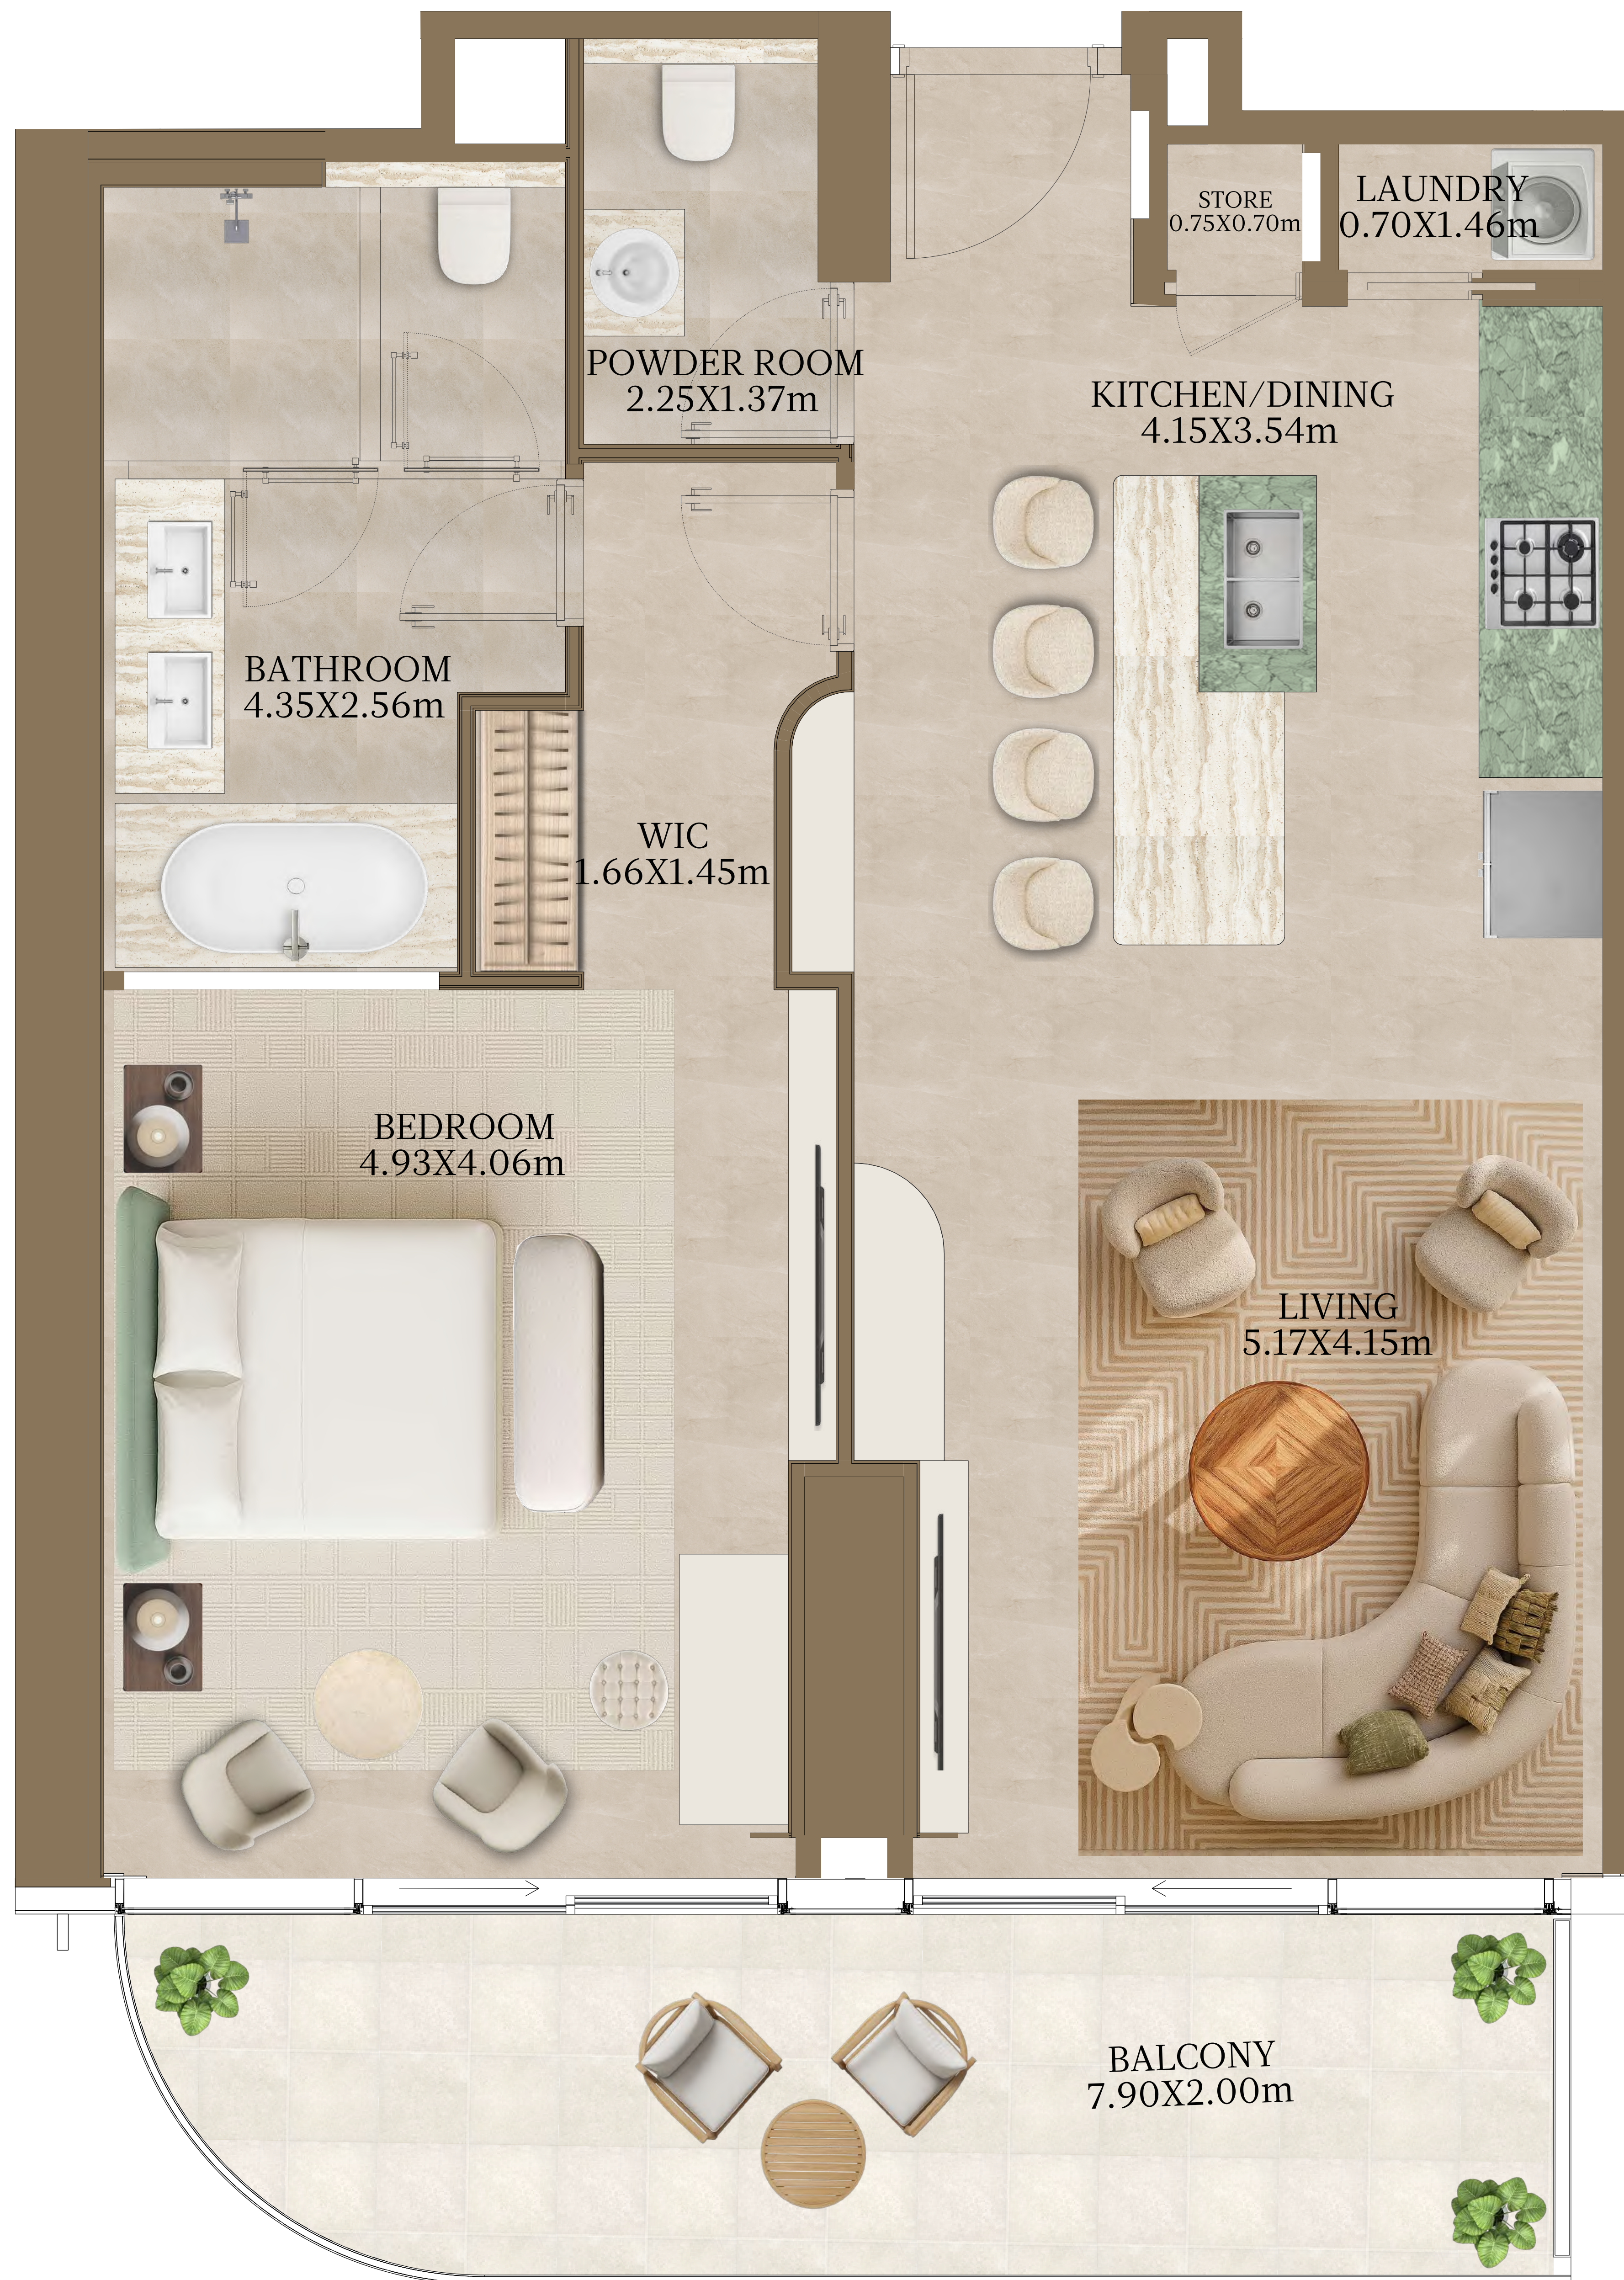

1 BEDROOM-1A

UNIT - 1601

INTERNAL AREA	83.36 sq.m.	897.28 sq.ft.
OUTDOOR AREA	15.64 sq.m.	168.35 sq.ft.
TOTAL AREA	99.00 sq.m.	1065.63 sq.ft.

2 BEDROOM-1A

UNIT - 1602

INTERNAL AREA	128.37	sq.m.	1381.76	sq.ft.
OUTDOOR AREA	26.30	sq.m.	283.09	sq.ft.
TOTAL AREA	154.67	sq.m.	1664.85	sq.ft.

2 BEDROOM-1A

UNIT - 1603

INTERNAL AREA	128.35	sq.m.	1381.55	sq.ft.
OUTDOOR AREA	26.30	sq.m.	283.09	sq.ft.
TOTAL AREA	154.65	sq.m.	1664.64	sq.ft.

2 BEDROOM-2

UNIT - 1604

INTERNAL AREA	121.96	sq.m.	1312.77	sq.ft.
OUTDOOR AREA	26.84	sq.m.	288.90	sq.ft.
TOTAL AREA	148.80	sq.m.	1601.67	sq.ft.

1 BEDROOM-1A

UNIT - 1605

INTERNAL AREA	89.45 sq.m.	962.83 sq.ft.
OUTDOOR AREA	16.51 sq.m.	177.71 sq.ft.
TOTAL AREA	105.96 sq.m.	1140.54 sq.ft.

2 BEDROOM-1A

UNIT - 1606

INTERNAL AREA	128.31	sq.m.	1381.12	sq.ft.
OUTDOOR AREA	26.30	sq.m.	283.09	sq.ft.
TOTAL AREA	154.61	sq.m.	1664.21	sq.ft.

2 BEDROOM-1A

UNIT - 1607

INTERNAL AREA	128.31	sq.m.	1381.12	sq.ft.
OUTDOOR AREA	25.89	sq.m.	278.68	sq.ft.
TOTAL AREA	154.20	sq.m.	1659.79	sq.ft.

3 BEDROOM-CORNER

UNIT - 1608

INTERNAL AREA	174.78	sq.m.	1881.32	sq.ft.
OUTDOOR AREA	34.04	sq.m.	366.40	sq.ft.
TOTAL AREA	208.82	sq.m.	2247.72	sq.ft.