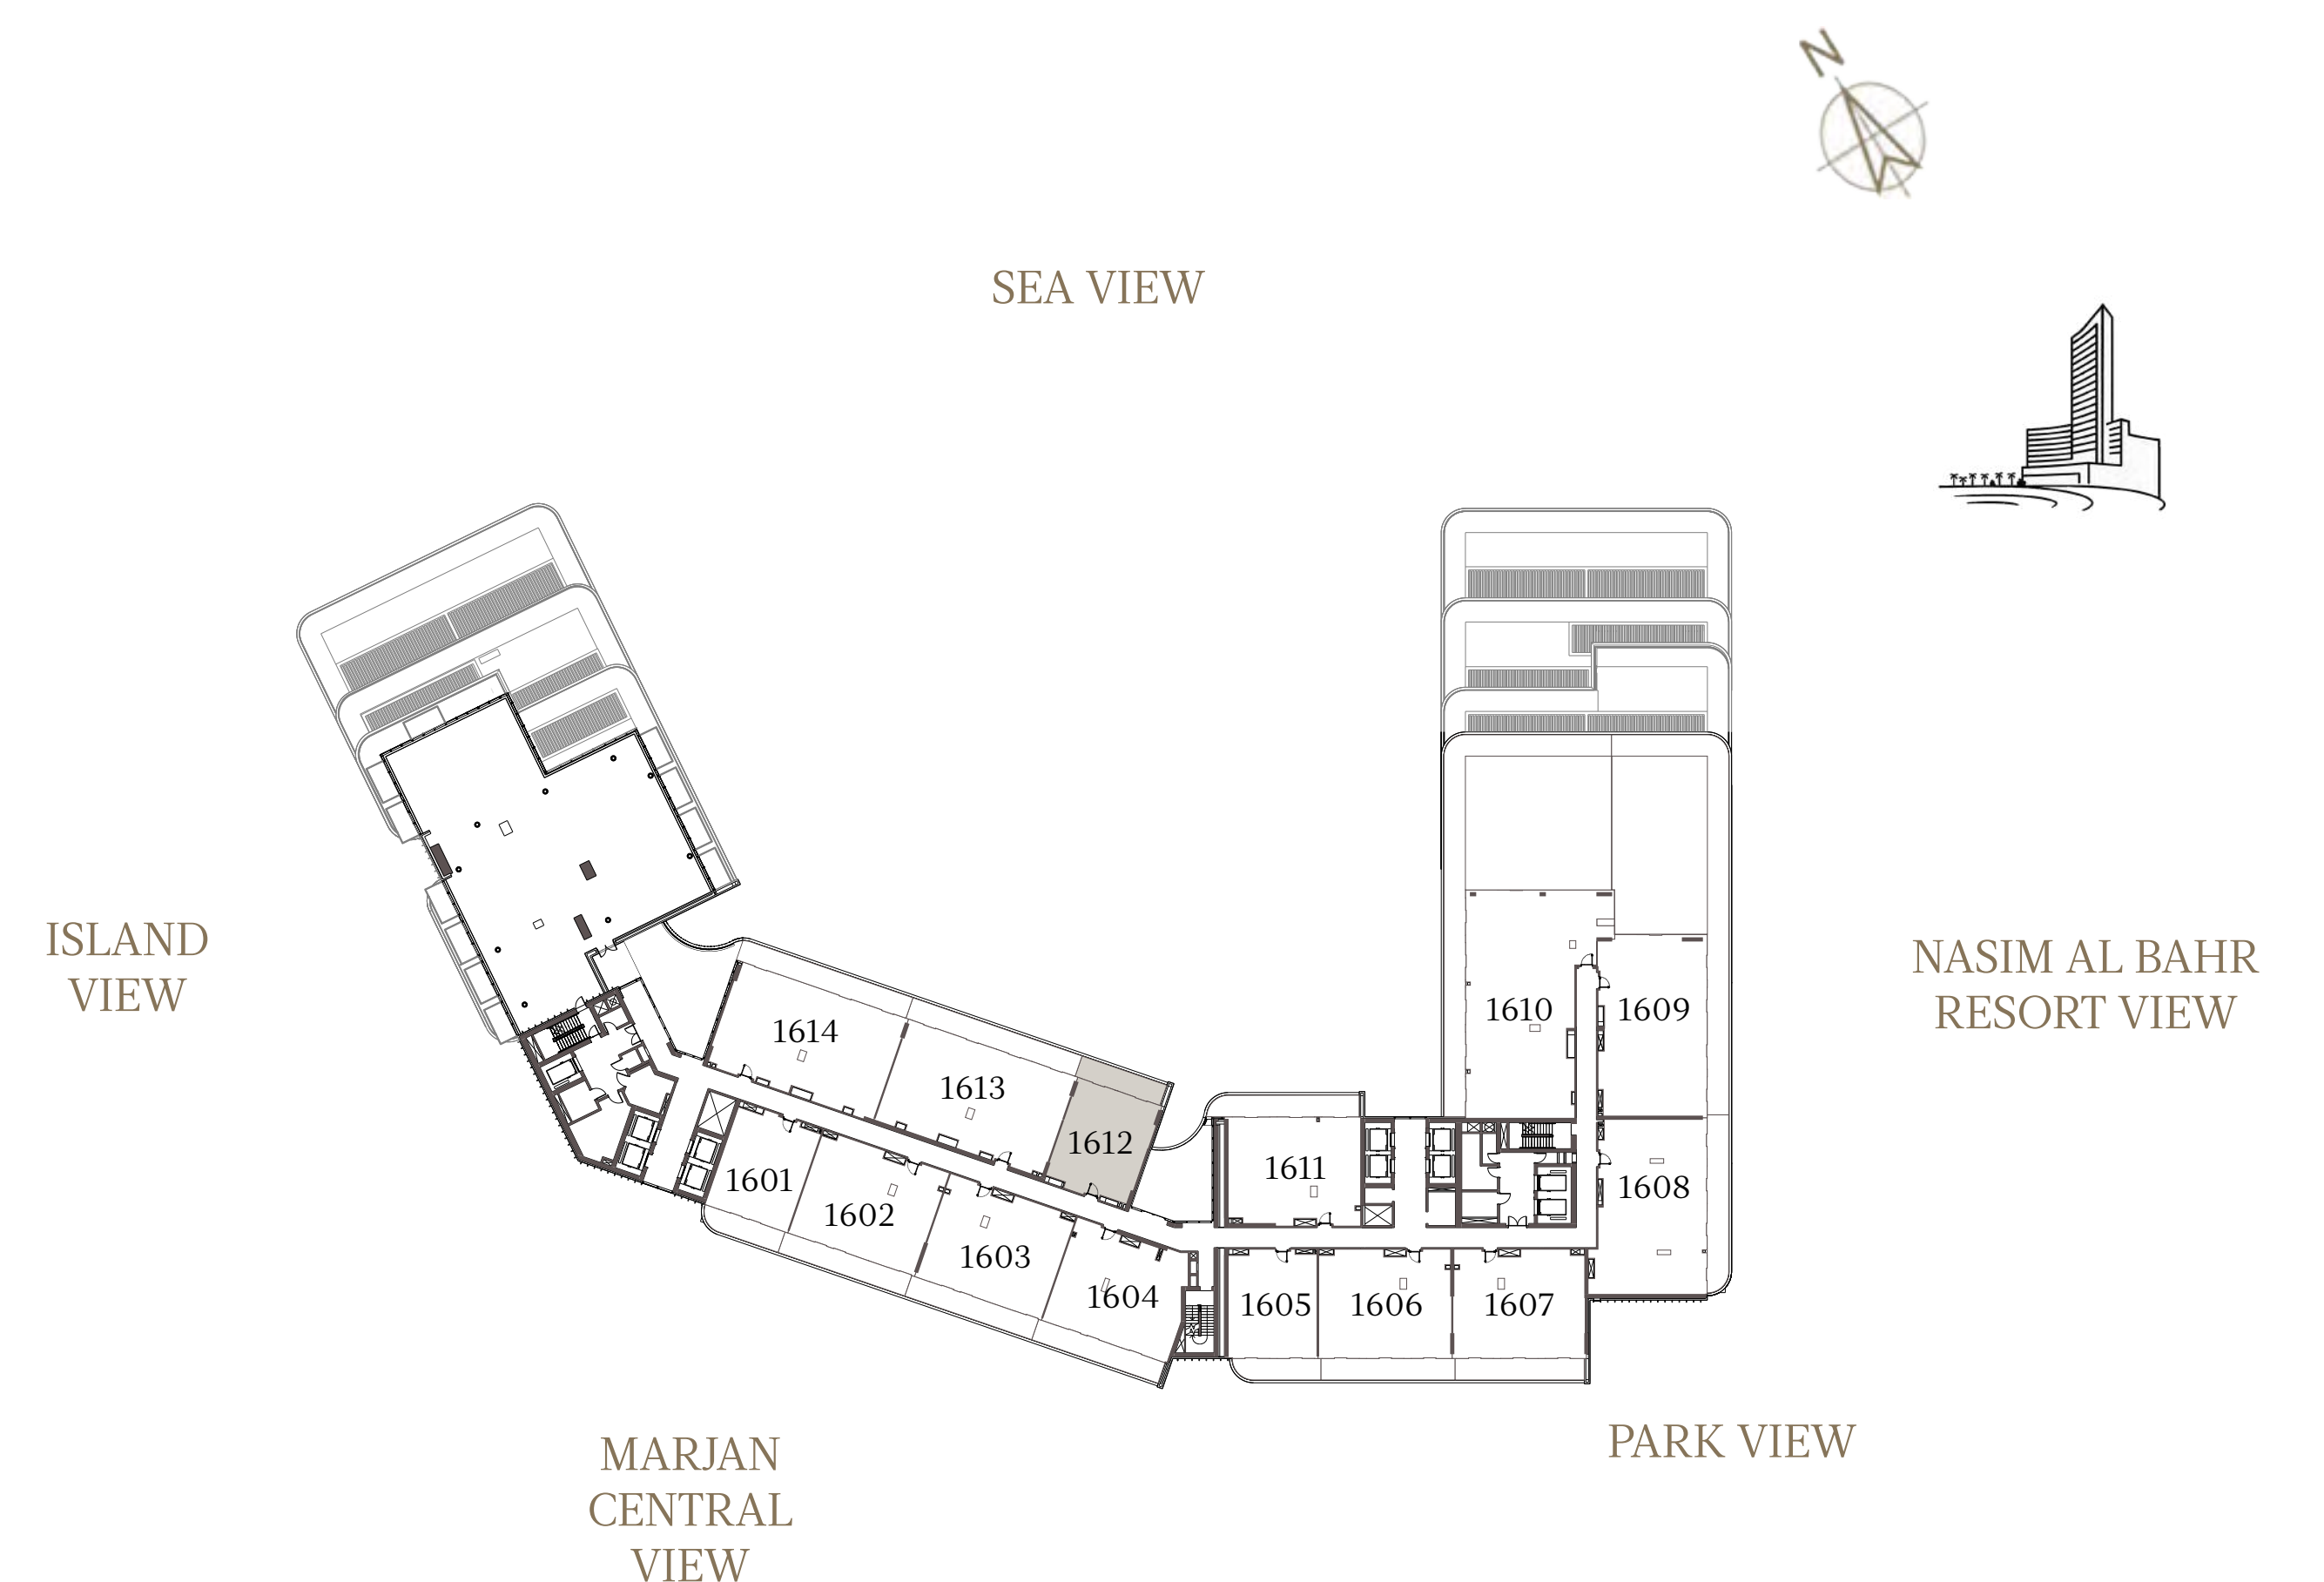

2 BEDROOM-1A

UNIT - 1611

INTERNAL AREA	129.06	sq.m.	1389.19	sq.ft.
OUTDOOR AREA	29.51	sq.m.	317.64	sq.ft.
TOTAL AREA	158.57	sq.m.	1706.83	sq.ft.

1 BEDROOM-1A

UNIT - 1612

INTERNAL AREA	85.04 sq.m.	915.36 sq.ft.
OUTDOOR AREA	18.20 sq.m.	195.90 sq.ft.
TOTAL AREA	103.24 sq.m.	1111.27 sq.ft.

3 BEDROOM-1B

UNIT - 1613

INTERNAL AREA	167.52	sq.m.	1803.17	sq.ft.
OUTDOOR AREA	35.07	sq.m.	377.49	sq.ft.
TOTAL AREA	202.59	sq.m.	2180.66	sq.ft.

3 BEDROOM-1B

UNIT - 1614

INTERNAL AREA	169.77	sq.m.	1827.39	sq.ft.
OUTDOOR AREA	35.06	sq.m.	377.38	sq.ft.
TOTAL AREA	204.83	sq.m.	2204.77	sq.ft.