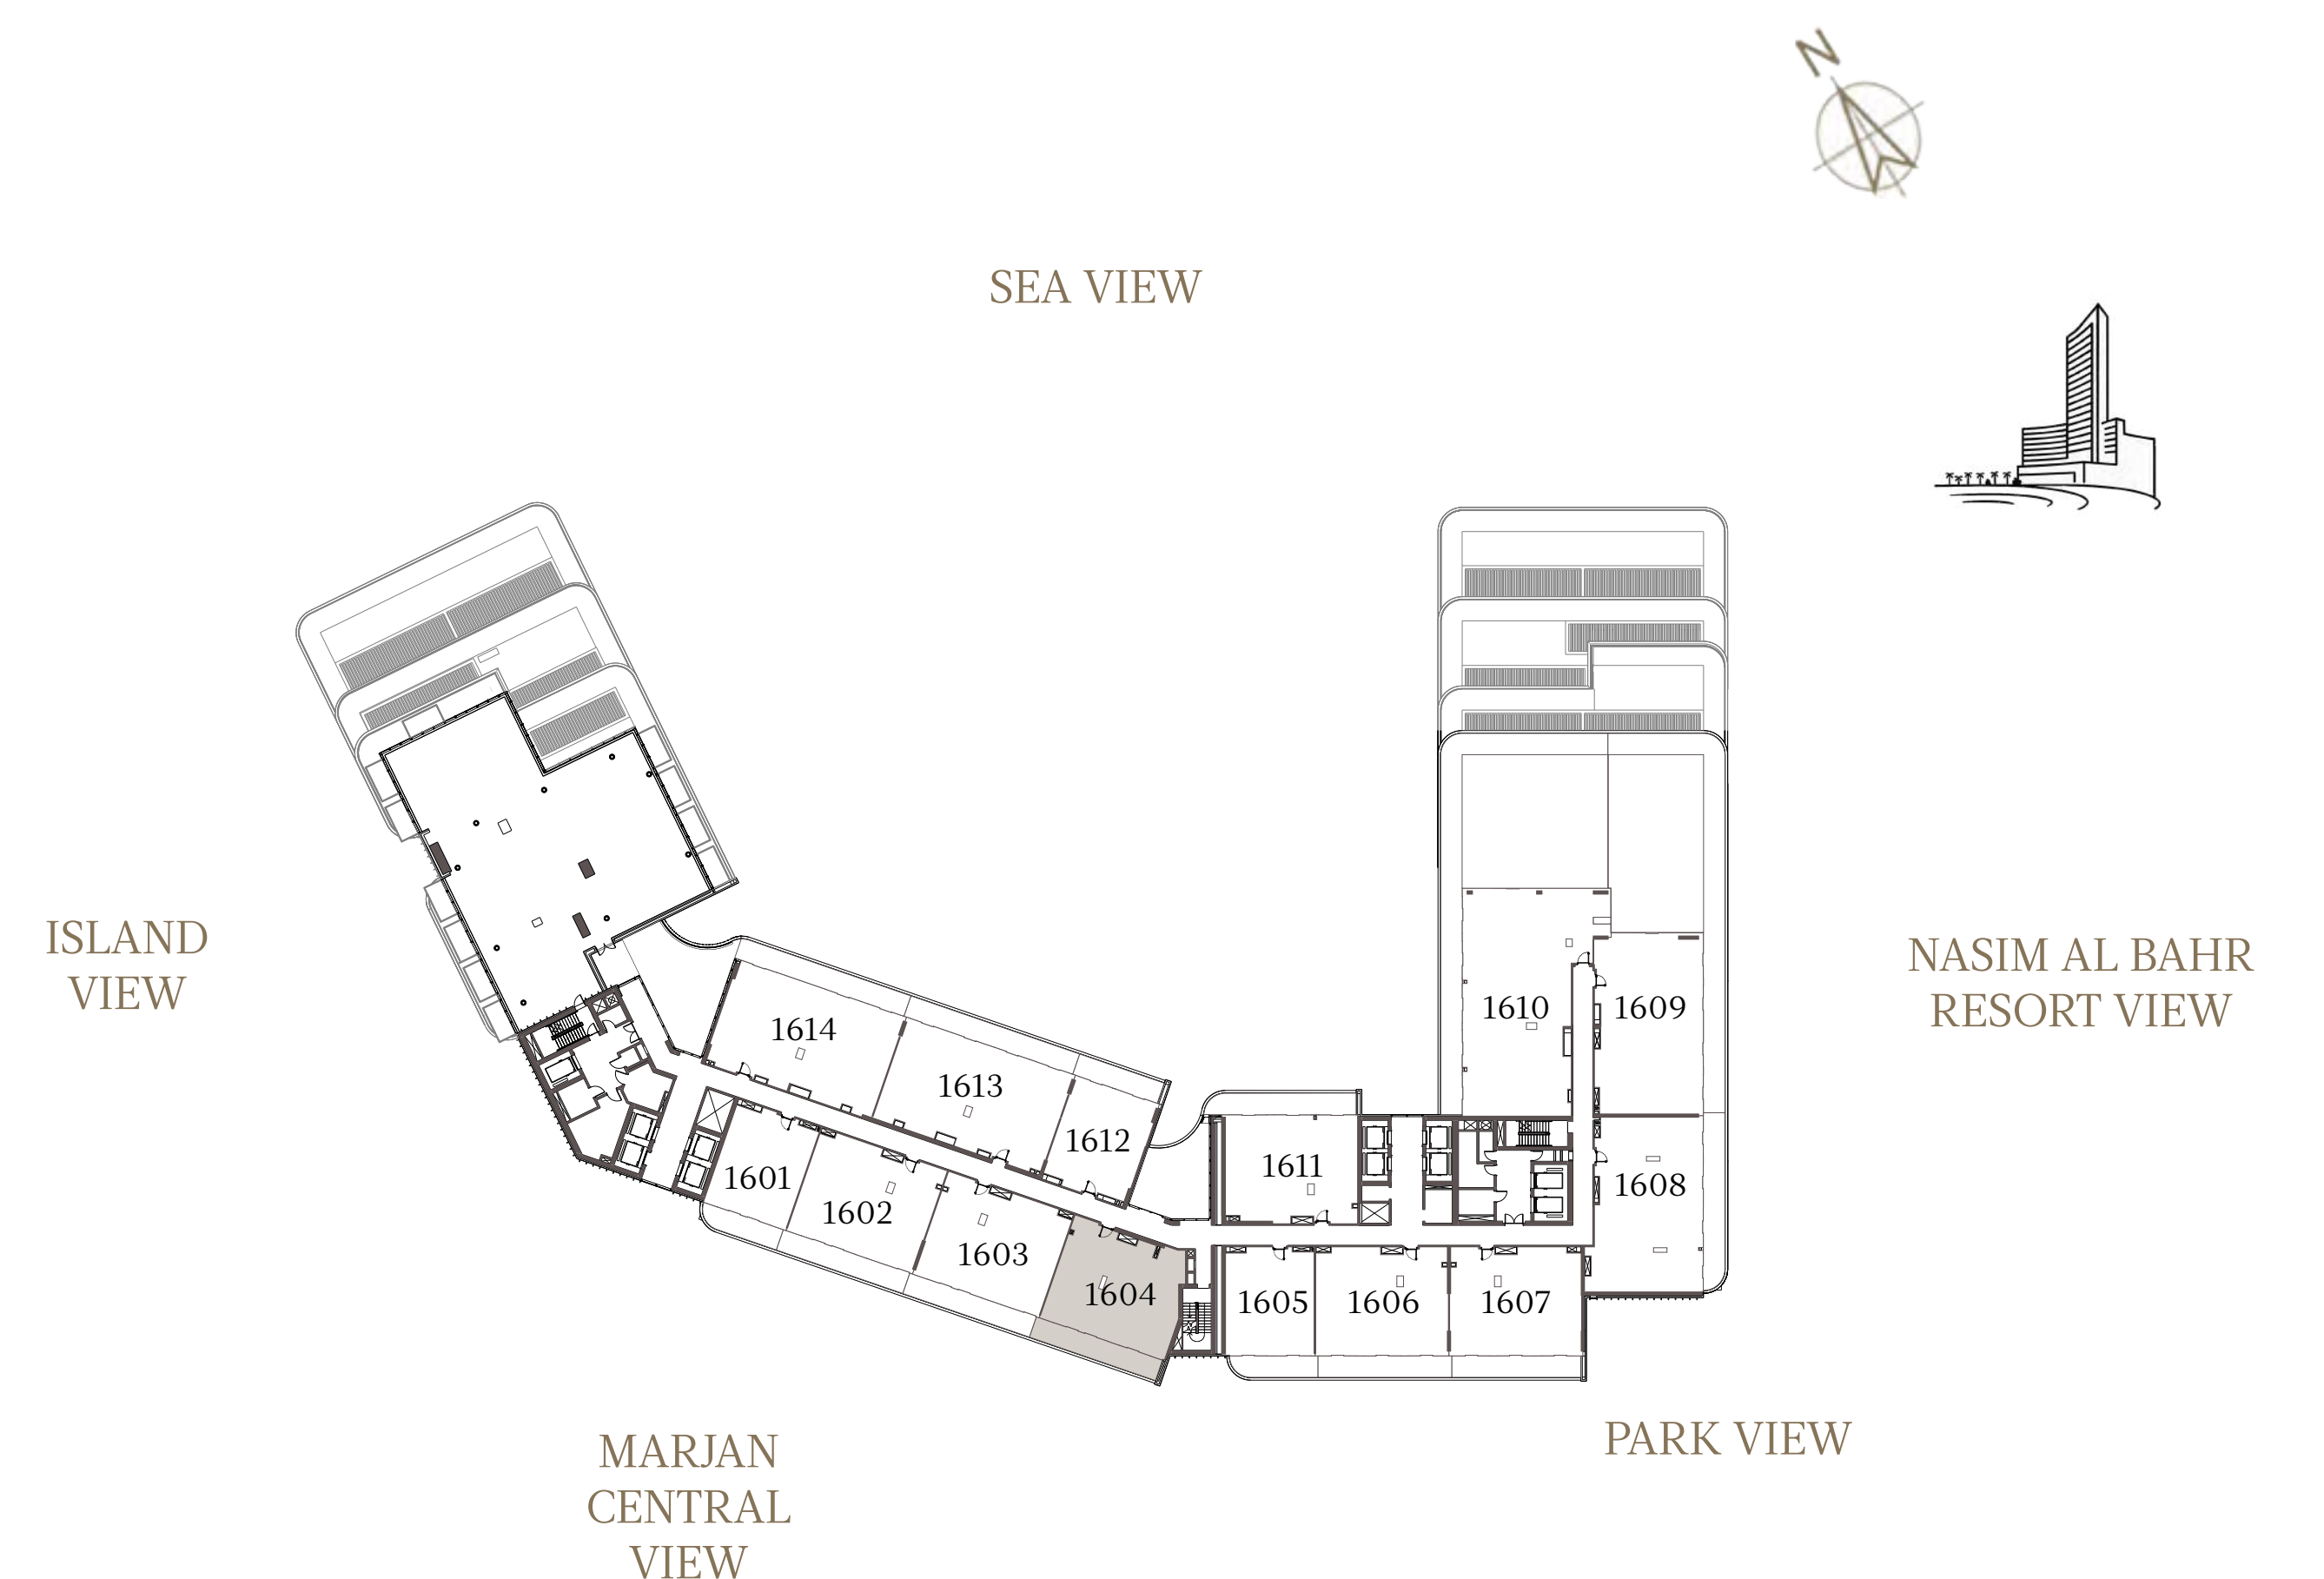

2 BEDROOM-1A

UNIT - 1603

INTERNAL AREA	128.35	sq.m.	1381.55	sq.ft.
OUTDOOR AREA	26.30	sq.m.	283.09	sq.ft.
TOTAL AREA	154.65	sq.m.	1664.64	sq.ft.

2 BEDROOM-2

UNIT - 1604

INTERNAL AREA	121.96	sq.m.	1312.77	sq.ft.
OUTDOOR AREA	26.84	sq.m.	288.90	sq.ft.
TOTAL AREA	148.80	sq.m.	1601.67	sq.ft.

1 BEDROOM-1A

UNIT - 1605

INTERNAL AREA	89.45 sq.m.	962.83 sq.ft.
OUTDOOR AREA	16.51 sq.m.	177.71 sq.ft.
TOTAL AREA	105.96 sq.m.	1140.54 sq.ft.

2 BEDROOM-1A

UNIT - 1606

INTERNAL AREA	128.31	sq.m.	1381.12	sq.ft.
OUTDOOR AREA	26.30	sq.m.	283.09	sq.ft.
TOTAL AREA	154.61	sq.m.	1664.21	sq.ft.