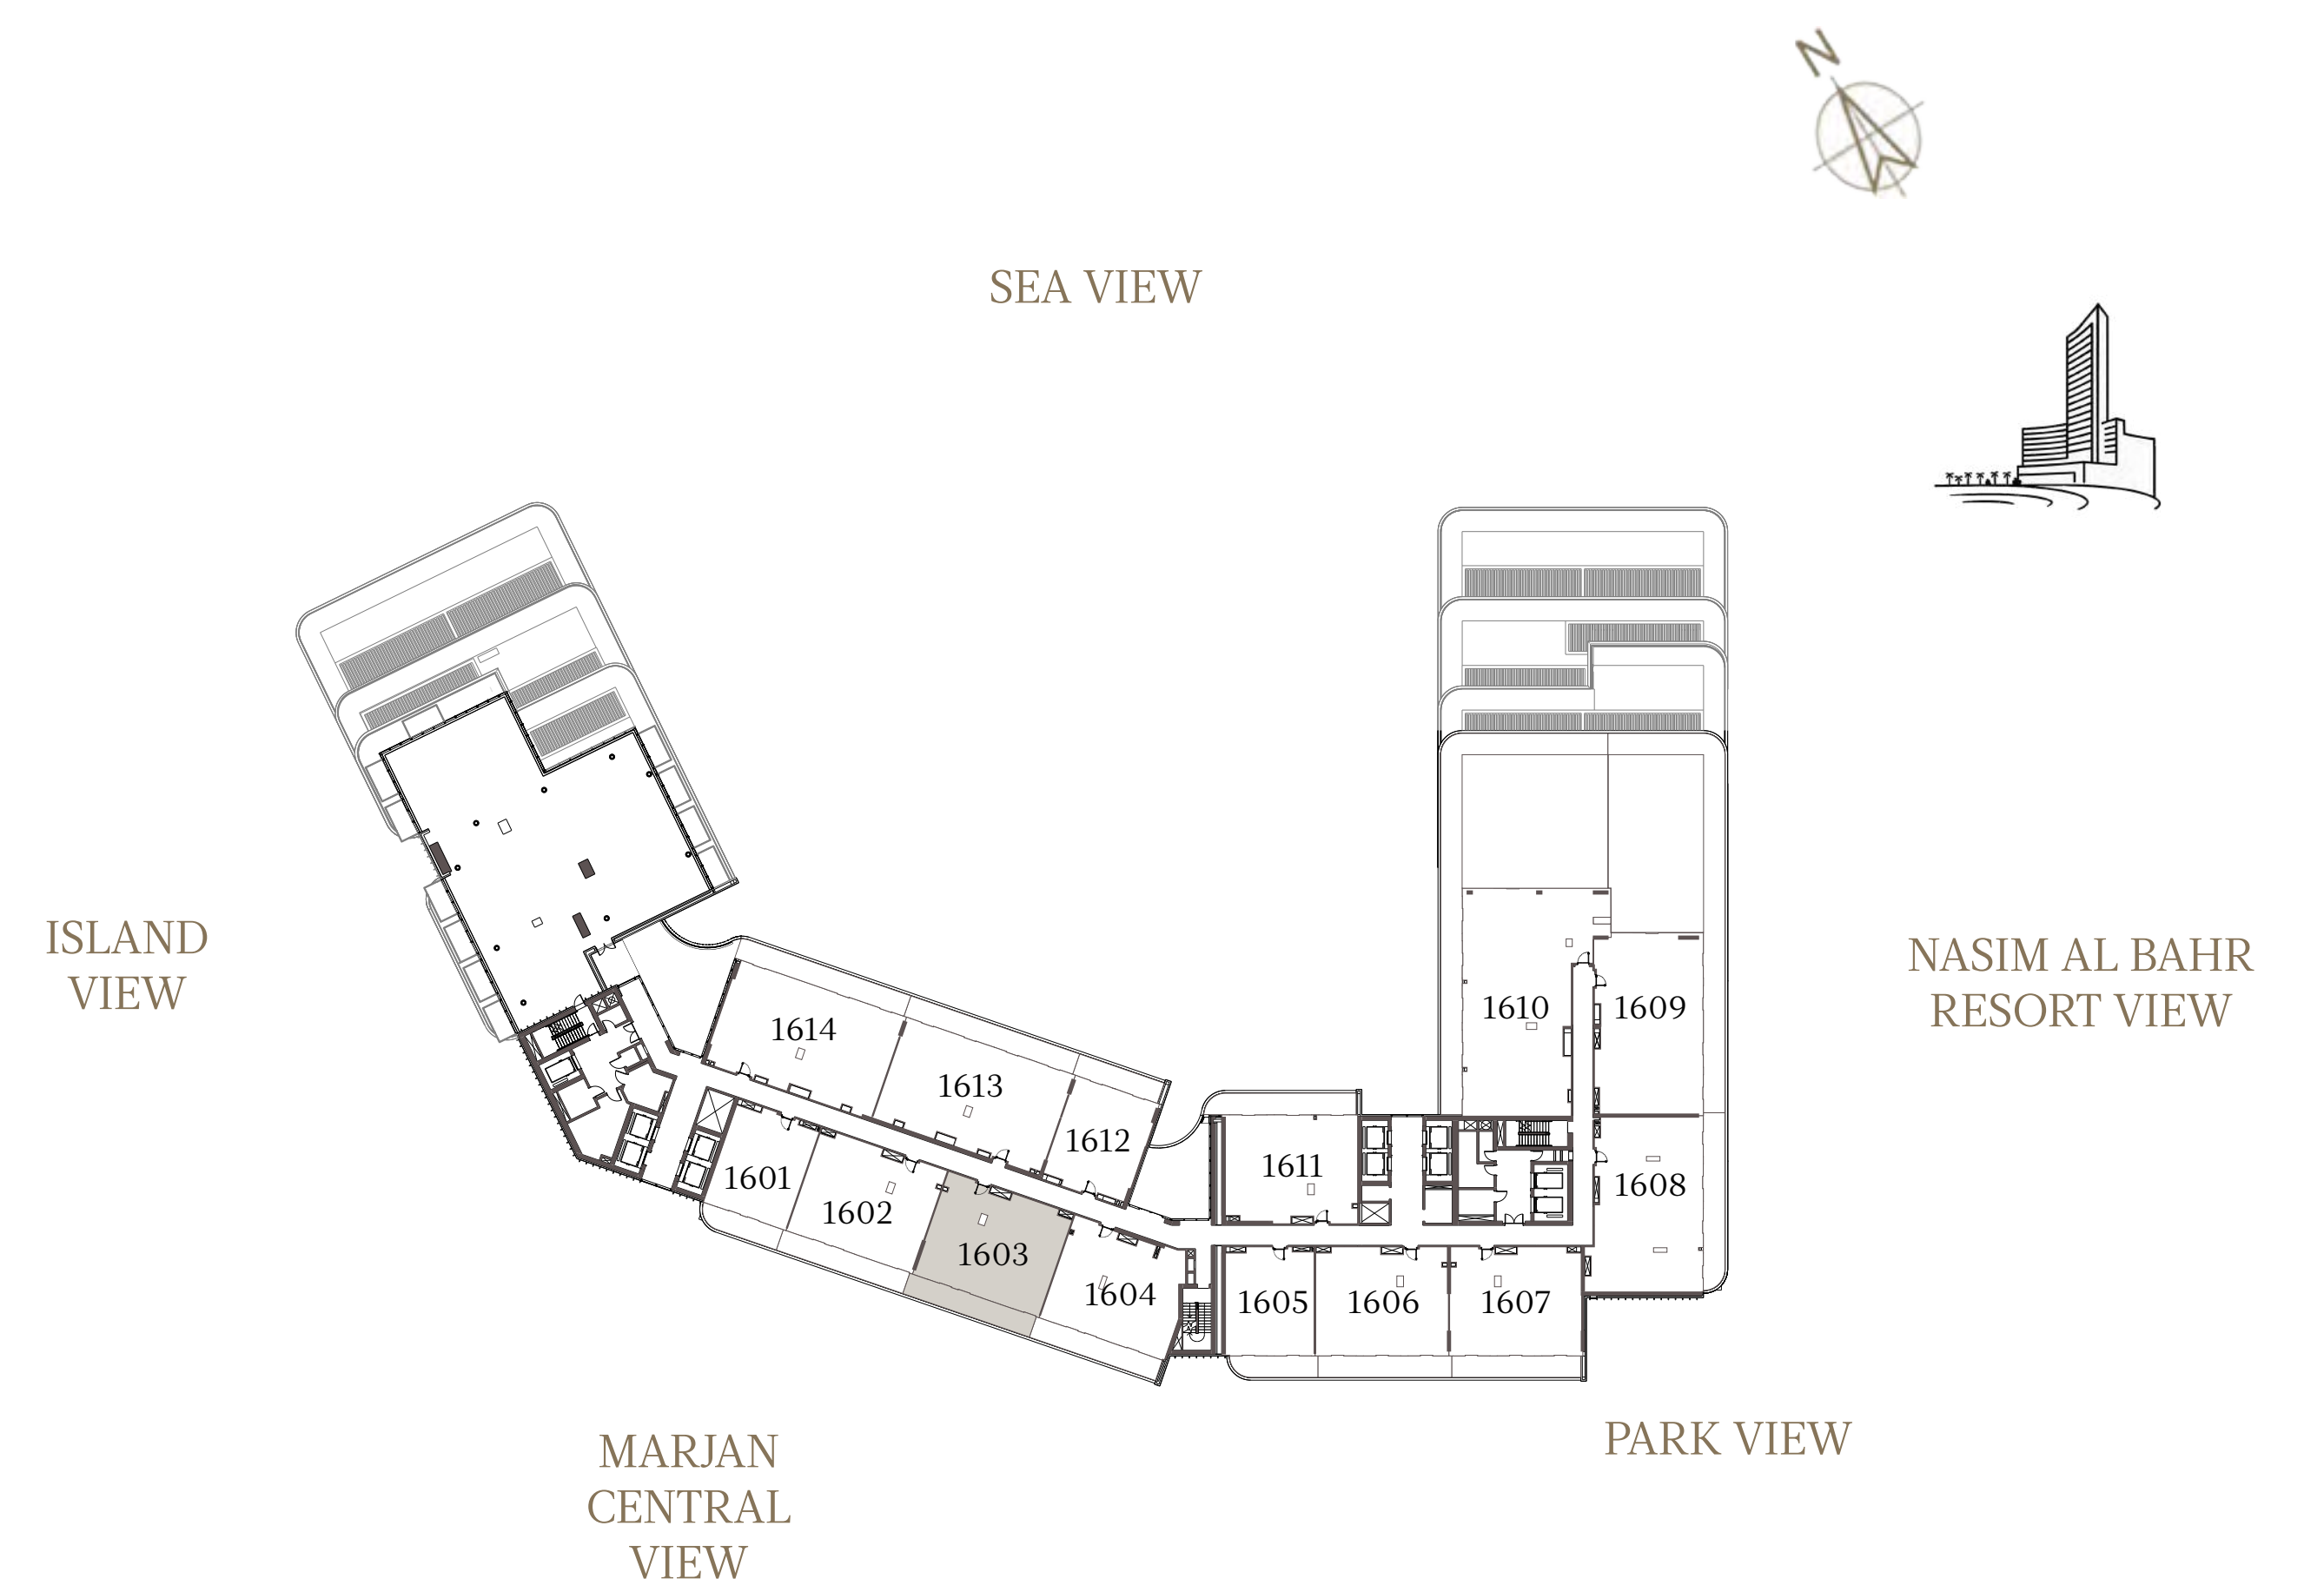

1 BEDROOM-1A

UNIT - 1601

INTERNAL AREA	83.36 sq.m.	897.28 sq.ft.
OUTDOOR AREA	15.64 sq.m.	168.35 sq.ft.
TOTAL AREA	99.00 sq.m.	1065.63 sq.ft.

2 BEDROOM-1A

UNIT - 1602

INTERNAL AREA	128.37	sq.m.	1381.76	sq.ft.
OUTDOOR AREA	26.30	sq.m.	283.09	sq.ft.
TOTAL AREA	154.67	sq.m.	1664.85	sq.ft.

2 BEDROOM-1A

UNIT - 1603

INTERNAL AREA	128.35	sq.m.	1381.55	sq.ft.
OUTDOOR AREA	26.30	sq.m.	283.09	sq.ft.
TOTAL AREA	154.65	sq.m.	1664.64	sq.ft.

2 BEDROOM-2

UNIT - 1604

INTERNAL AREA	121.96	sq.m.	1312.77	sq.ft.
OUTDOOR AREA	26.84	sq.m.	288.90	sq.ft.
TOTAL AREA	148.80	sq.m.	1601.67	sq.ft.

1 BEDROOM-1A

UNIT - 1605

INTERNAL AREA	89.45 sq.m.	962.83 sq.ft.
OUTDOOR AREA	16.51 sq.m.	177.71 sq.ft.
TOTAL AREA	105.96 sq.m.	1140.54 sq.ft.

2 BEDROOM-1A

UNIT - 1606

INTERNAL AREA	128.31	sq.m.	1381.12	sq.ft.
OUTDOOR AREA	26.30	sq.m.	283.09	sq.ft.
TOTAL AREA	154.61	sq.m.	1664.21	sq.ft.