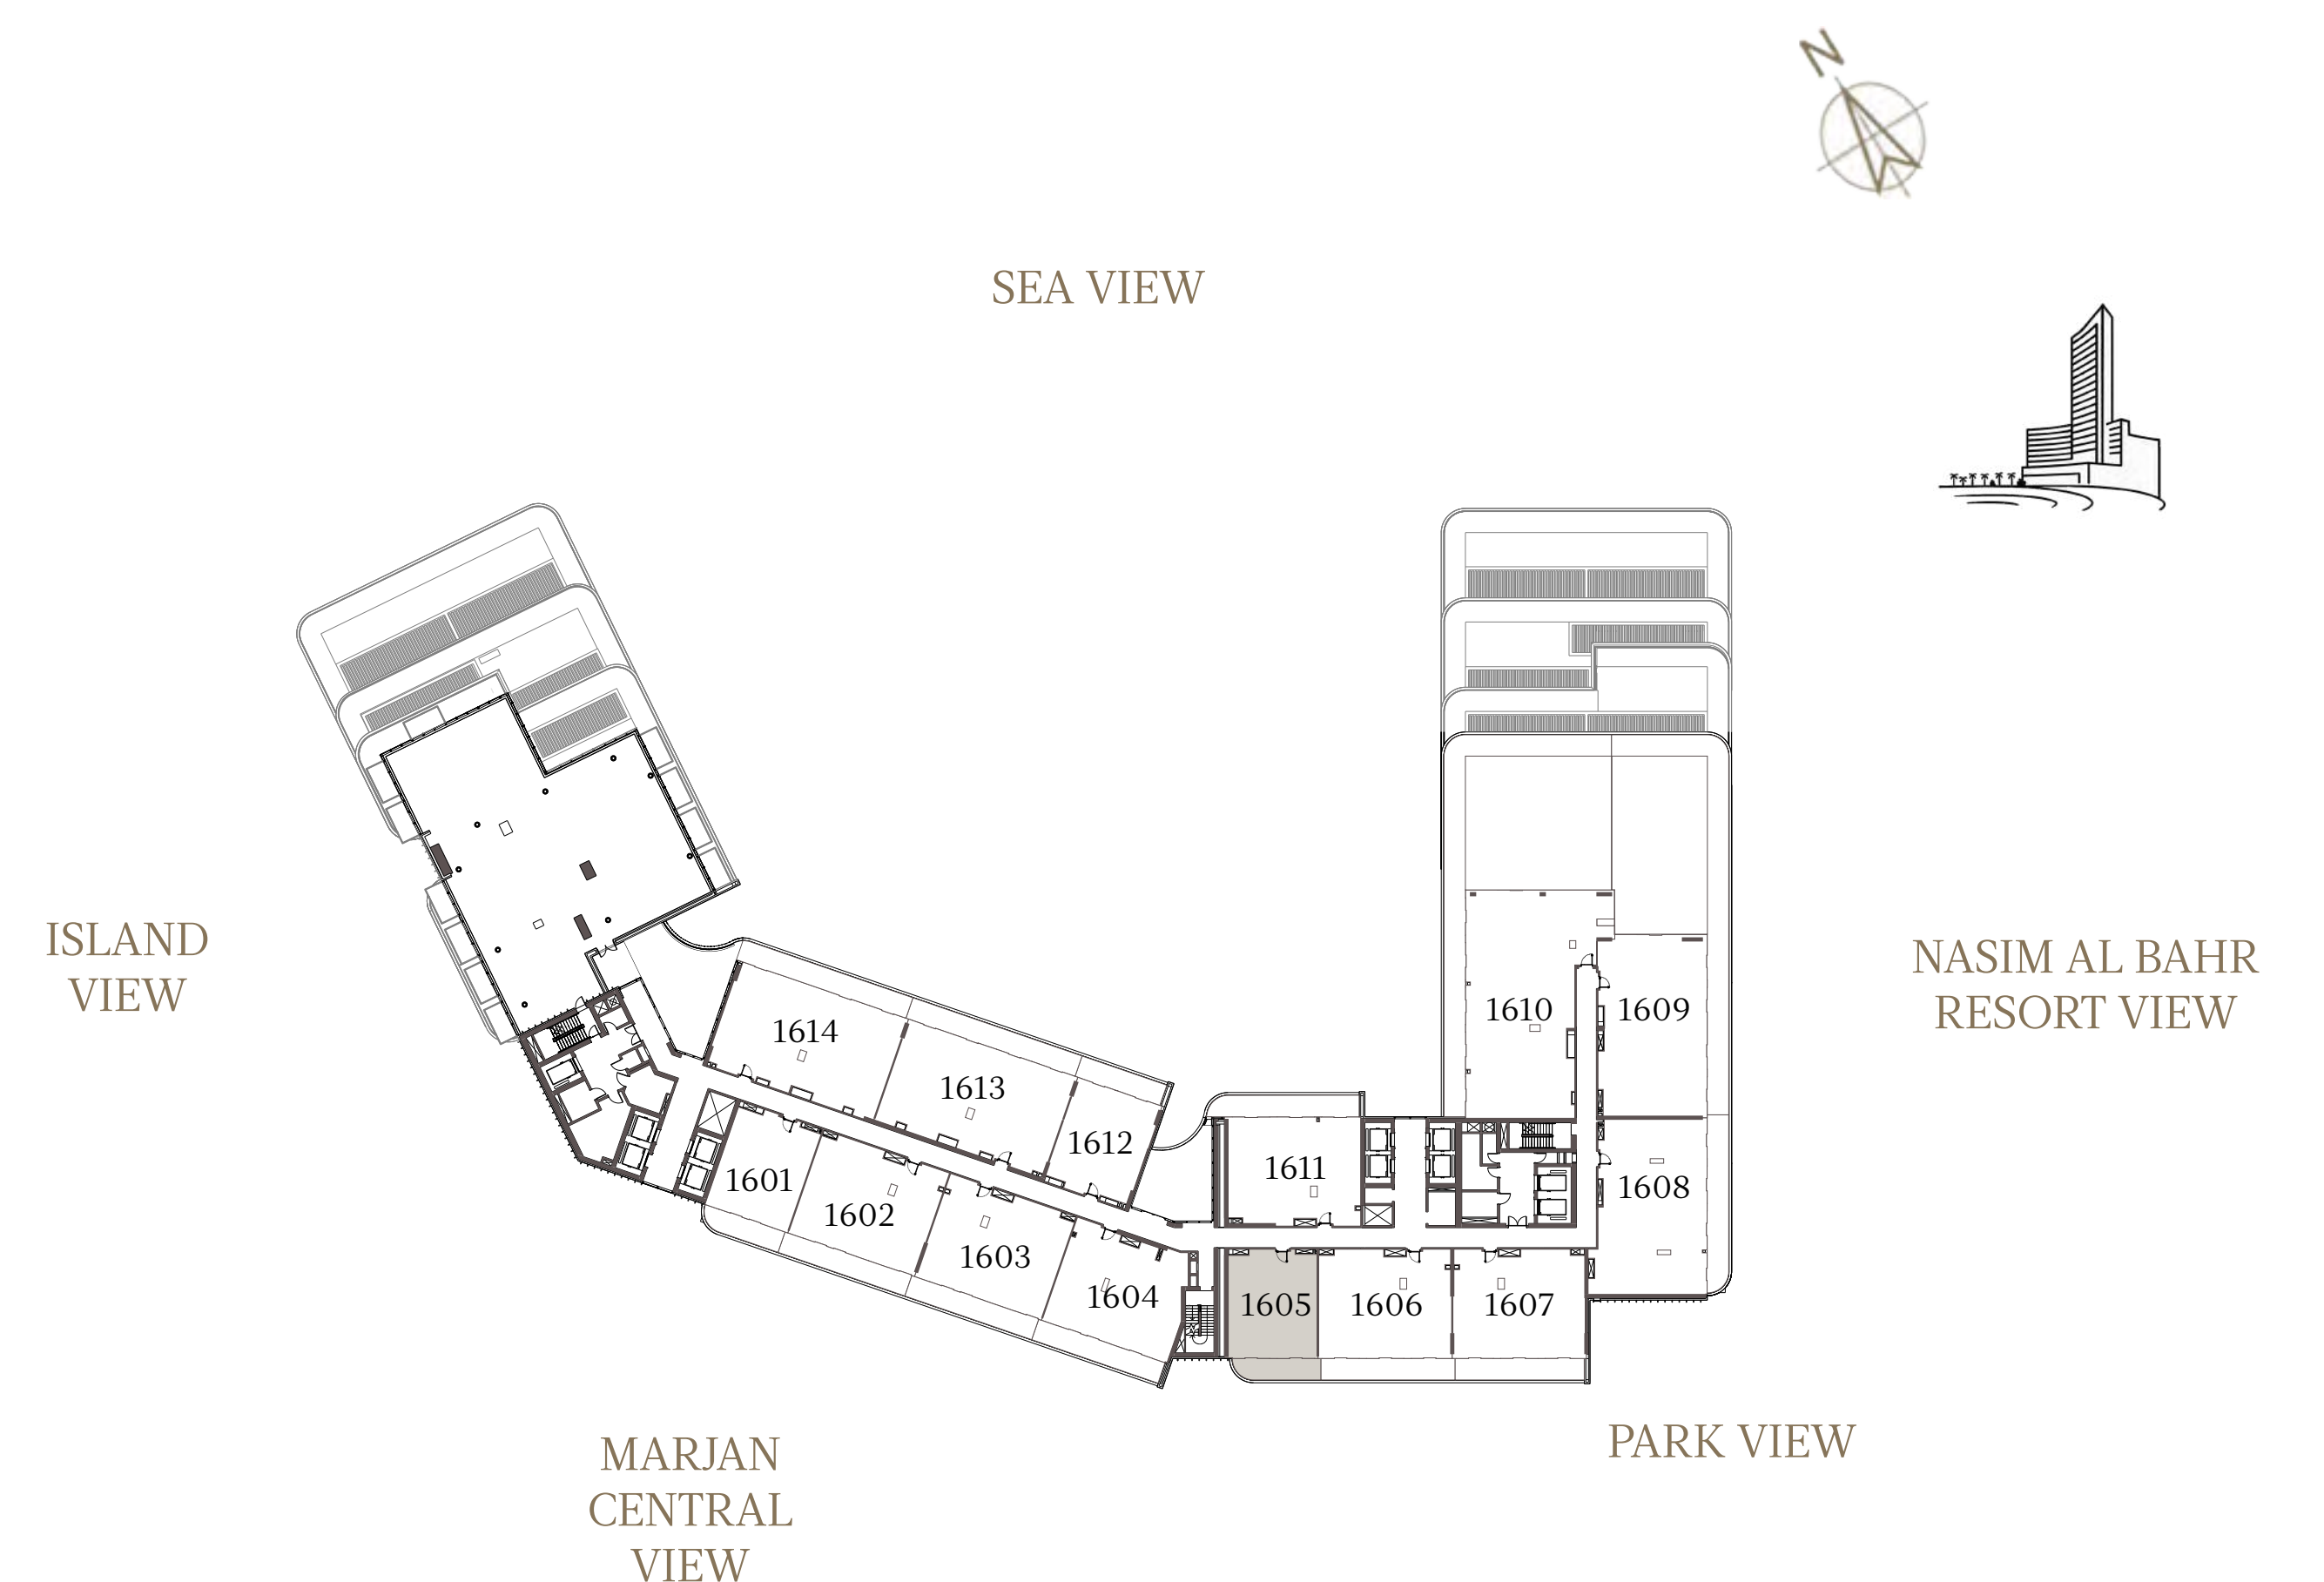

1 BEDROOM-1A

UNIT - 1601

INTERNAL AREA	83.36 sq.m.	897.28 sq.ft.
OUTDOOR AREA	15.64 sq.m.	168.35 sq.ft.
TOTAL AREA	99.00 sq.m.	1065.63 sq.ft.

2 BEDROOM-1A

UNIT - 1602

INTERNAL AREA	128.37	sq.m.	1381.76	sq.ft.
OUTDOOR AREA	26.30	sq.m.	283.09	sq.ft.
TOTAL AREA	154.67	sq.m.	1664.85	sq.ft.

2 BEDROOM-1A

UNIT - 1603

INTERNAL AREA	128.35	sq.m.	1381.55	sq.ft.
OUTDOOR AREA	26.30	sq.m.	283.09	sq.ft.
TOTAL AREA	154.65	sq.m.	1664.64	sq.ft.

2 BEDROOM-2

UNIT - 1604

INTERNAL AREA	121.96	sq.m.	1312.77	sq.ft.
OUTDOOR AREA	26.84	sq.m.	288.90	sq.ft.
TOTAL AREA	148.80	sq.m.	1601.67	sq.ft.

1 BEDROOM-1A

UNIT - 1605

INTERNAL AREA	89.45 sq.m.	962.83 sq.ft.
OUTDOOR AREA	16.51 sq.m.	177.71 sq.ft.
TOTAL AREA	105.96 sq.m.	1140.54 sq.ft.

2 BEDROOM-1A

UNIT - 1606

INTERNAL AREA	128.31	sq.m.	1381.12	sq.ft.
OUTDOOR AREA	26.30	sq.m.	283.09	sq.ft.
TOTAL AREA	154.61	sq.m.	1664.21	sq.ft.