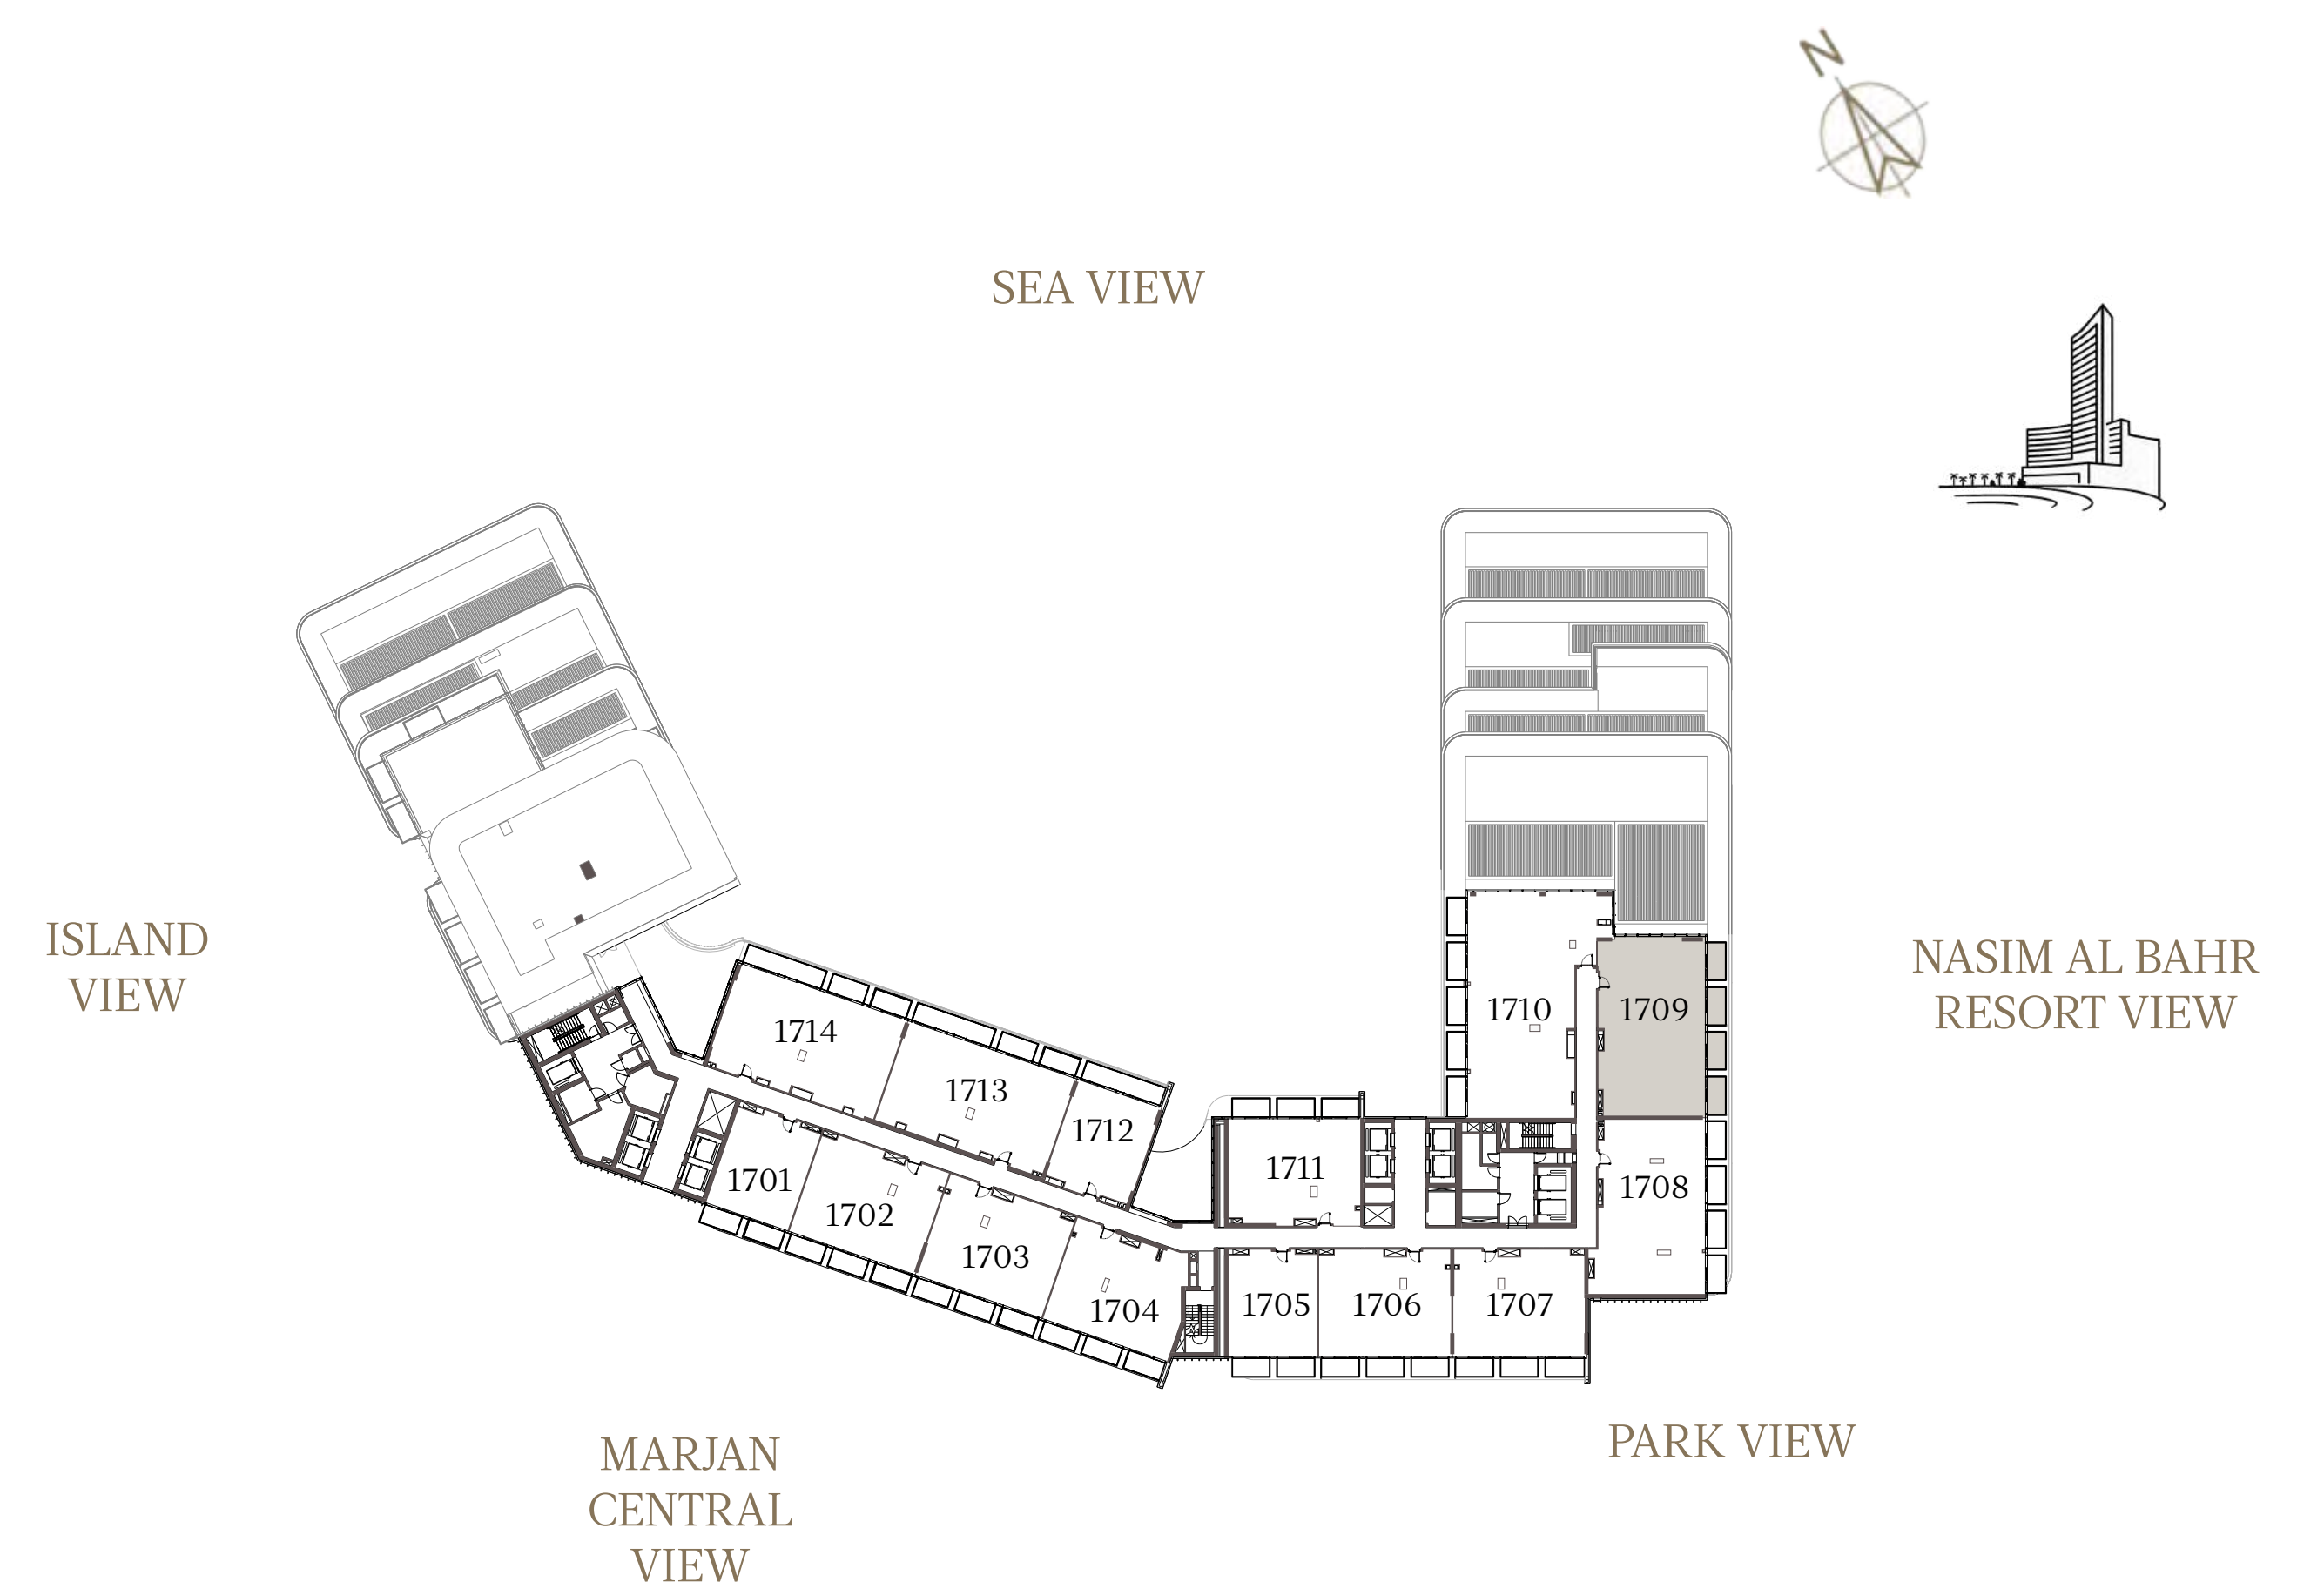

UNIT - 1709

INTERNAL AREA	176.93	sq.m.	1904.46	sq.ft.
OUTDOOR AREA	25.38	sq.m.	273.19	sq.ft.
TOTAL AREA	202.31	sq.m.	2177.65	sq.ft.