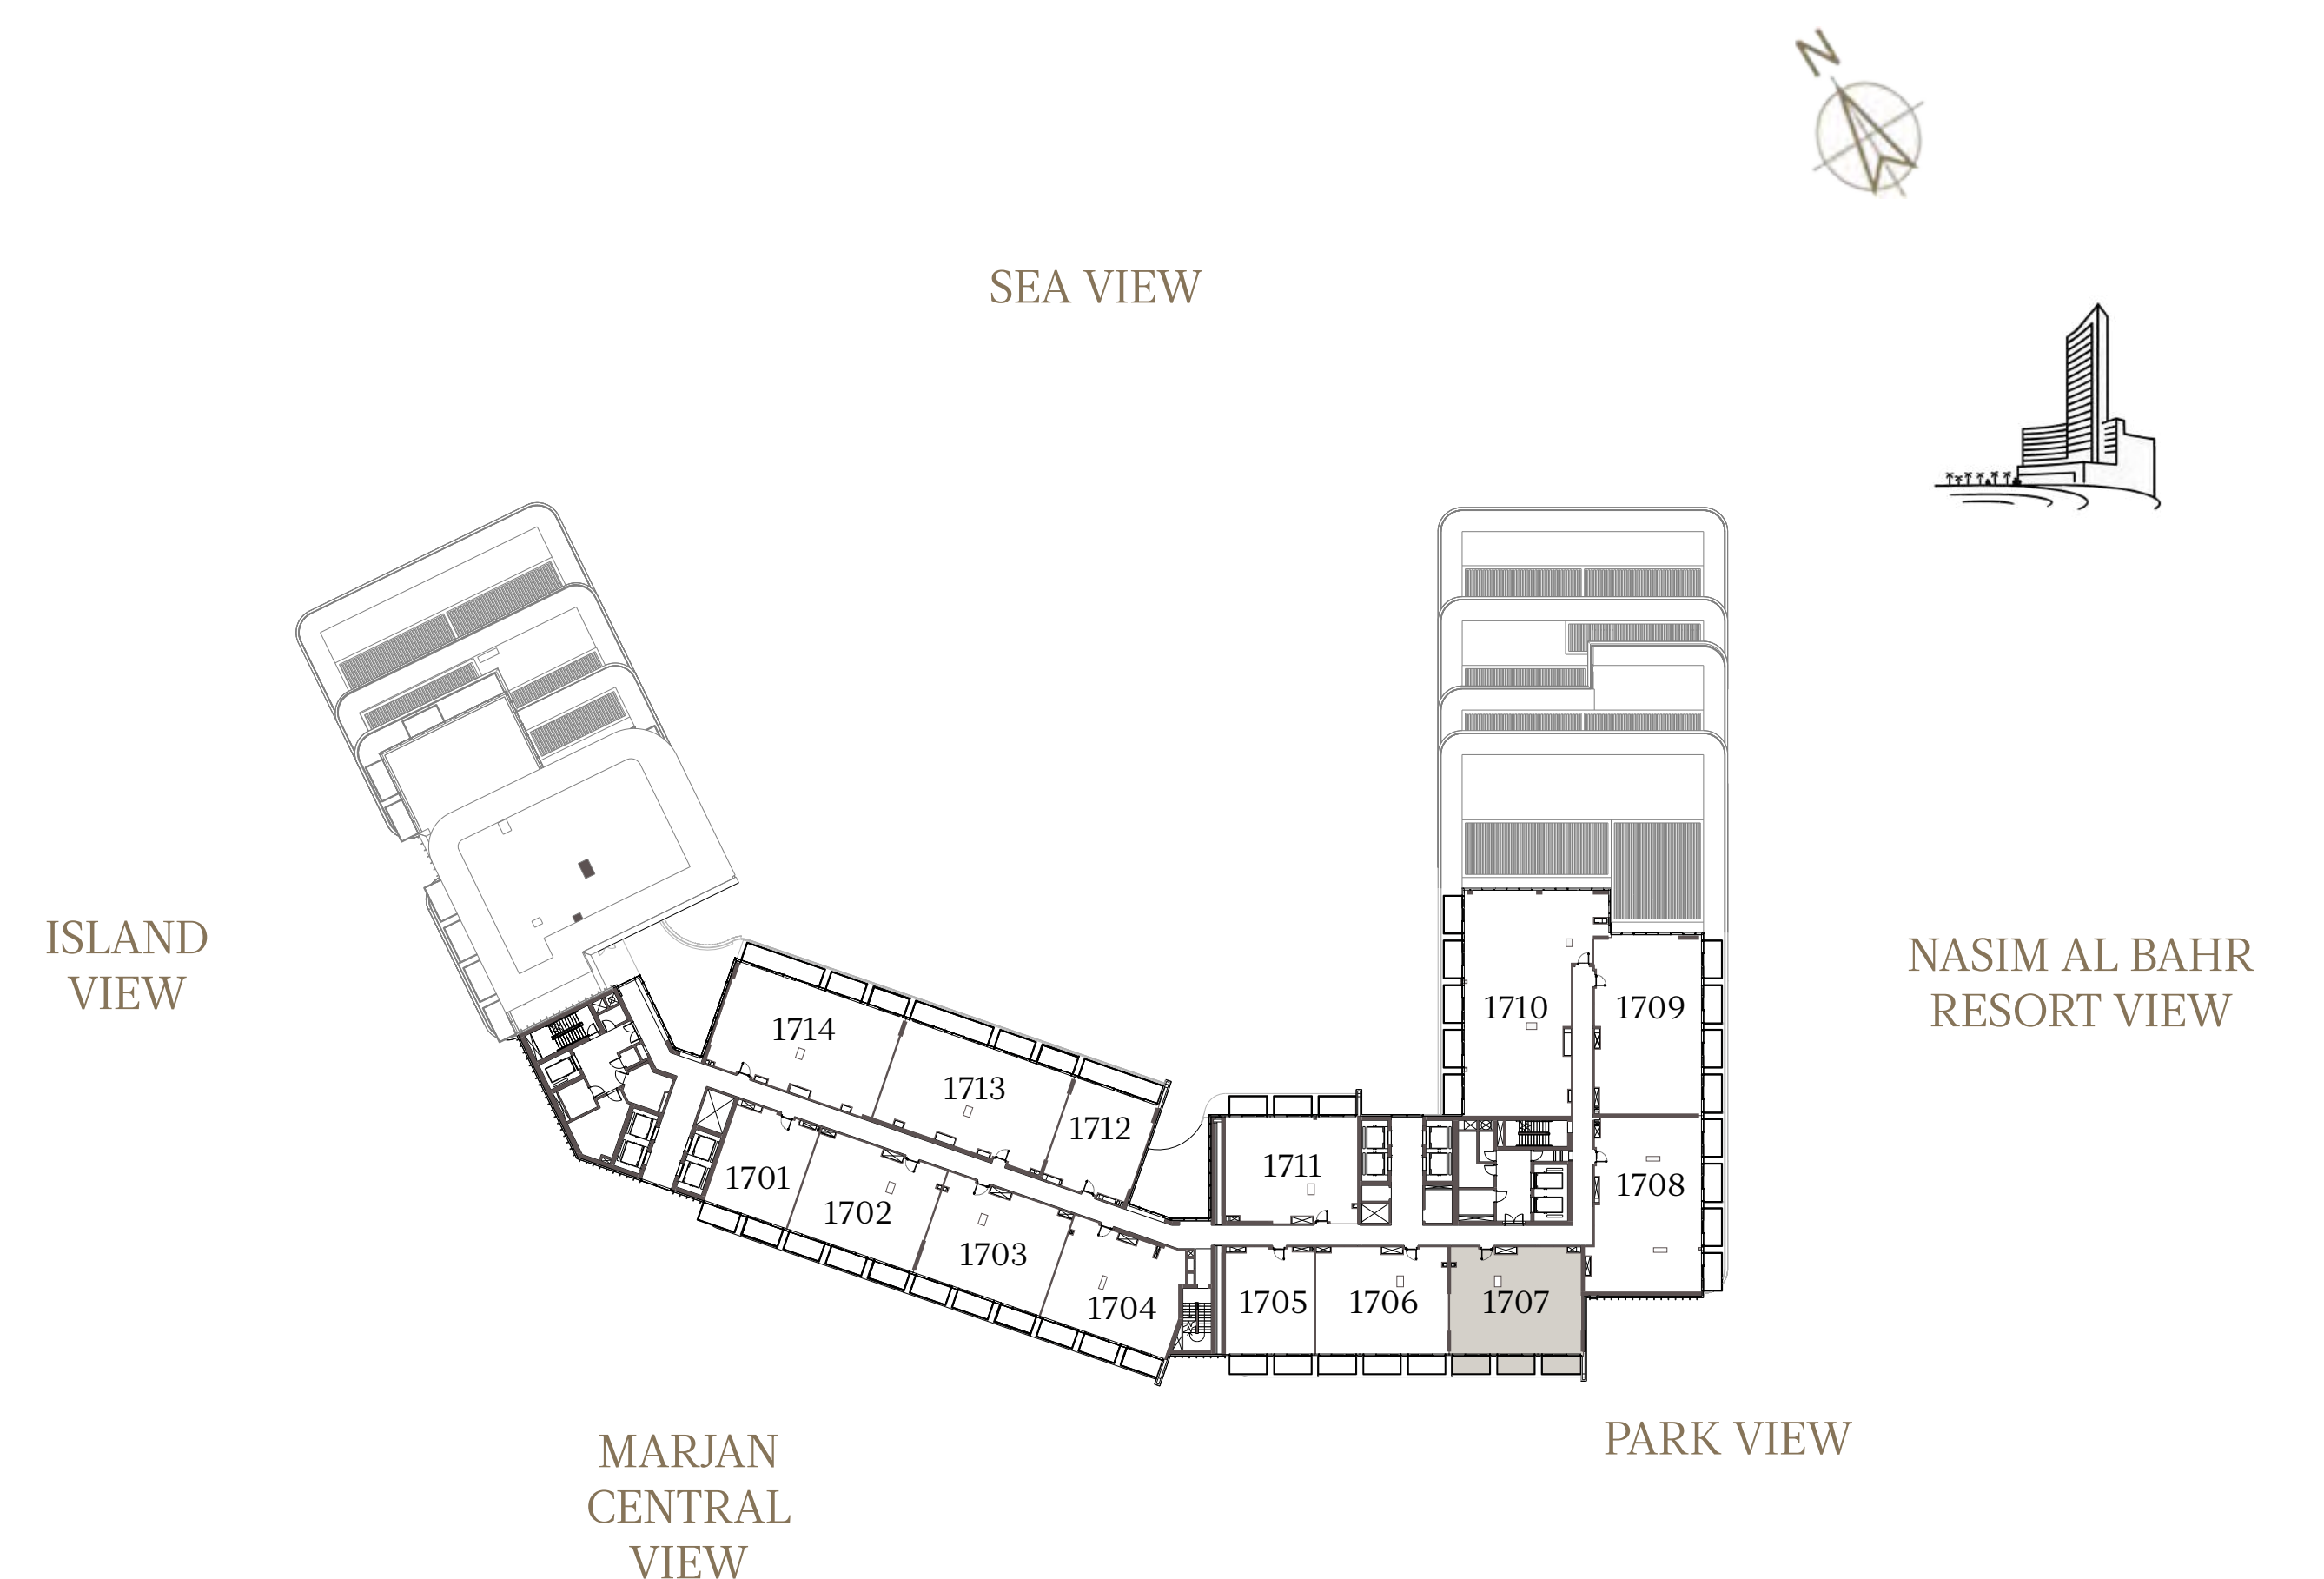

UNIT - 1707

INTERNAL AREA	128.33	sq.m.	1381.33	sq.ft.
OUTDOOR AREA	19.70	sq.m.	212.05	sq.ft.
TOTAL AREA	148.03	sq.m.	1593.38	sq.ft.