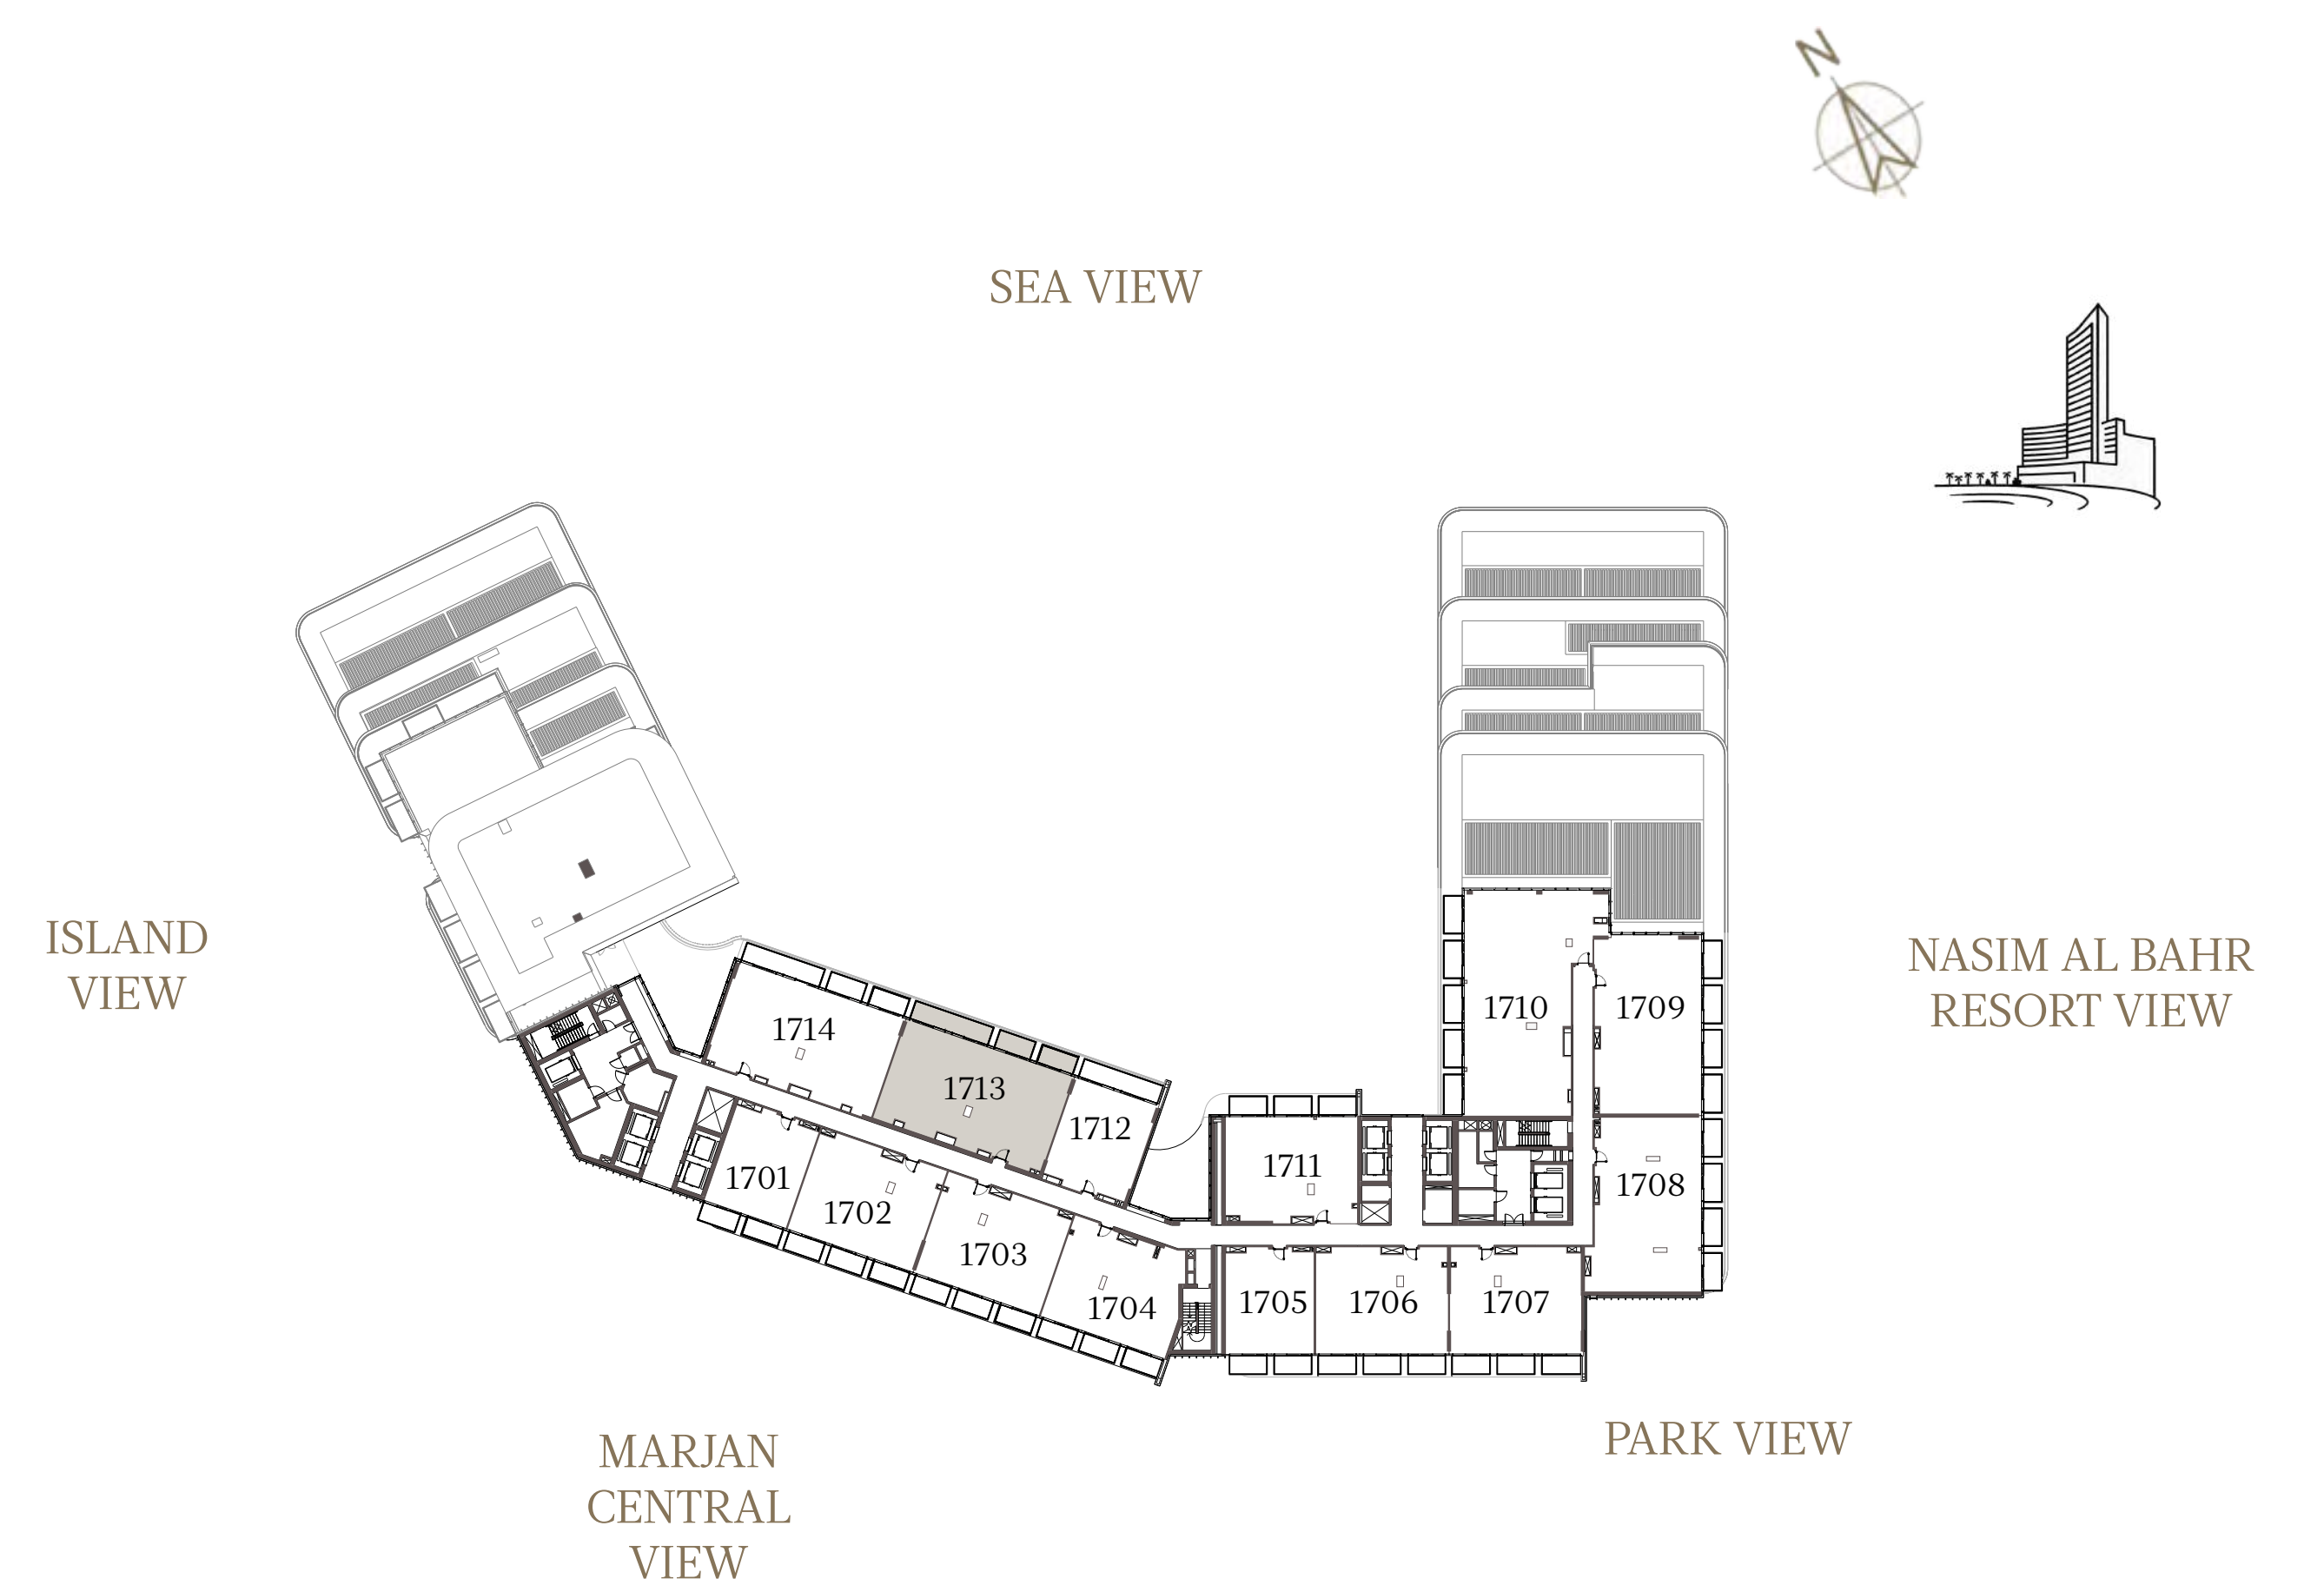

UNIT - 1713

INTERNAL AREA	167.52	sq.m.	1803.17	sq.ft.
OUTDOOR AREA	26.17	sq.m.	281.69	sq.ft.
TOTAL AREA	193.69	sq.m.	2084.86	sq.ft.