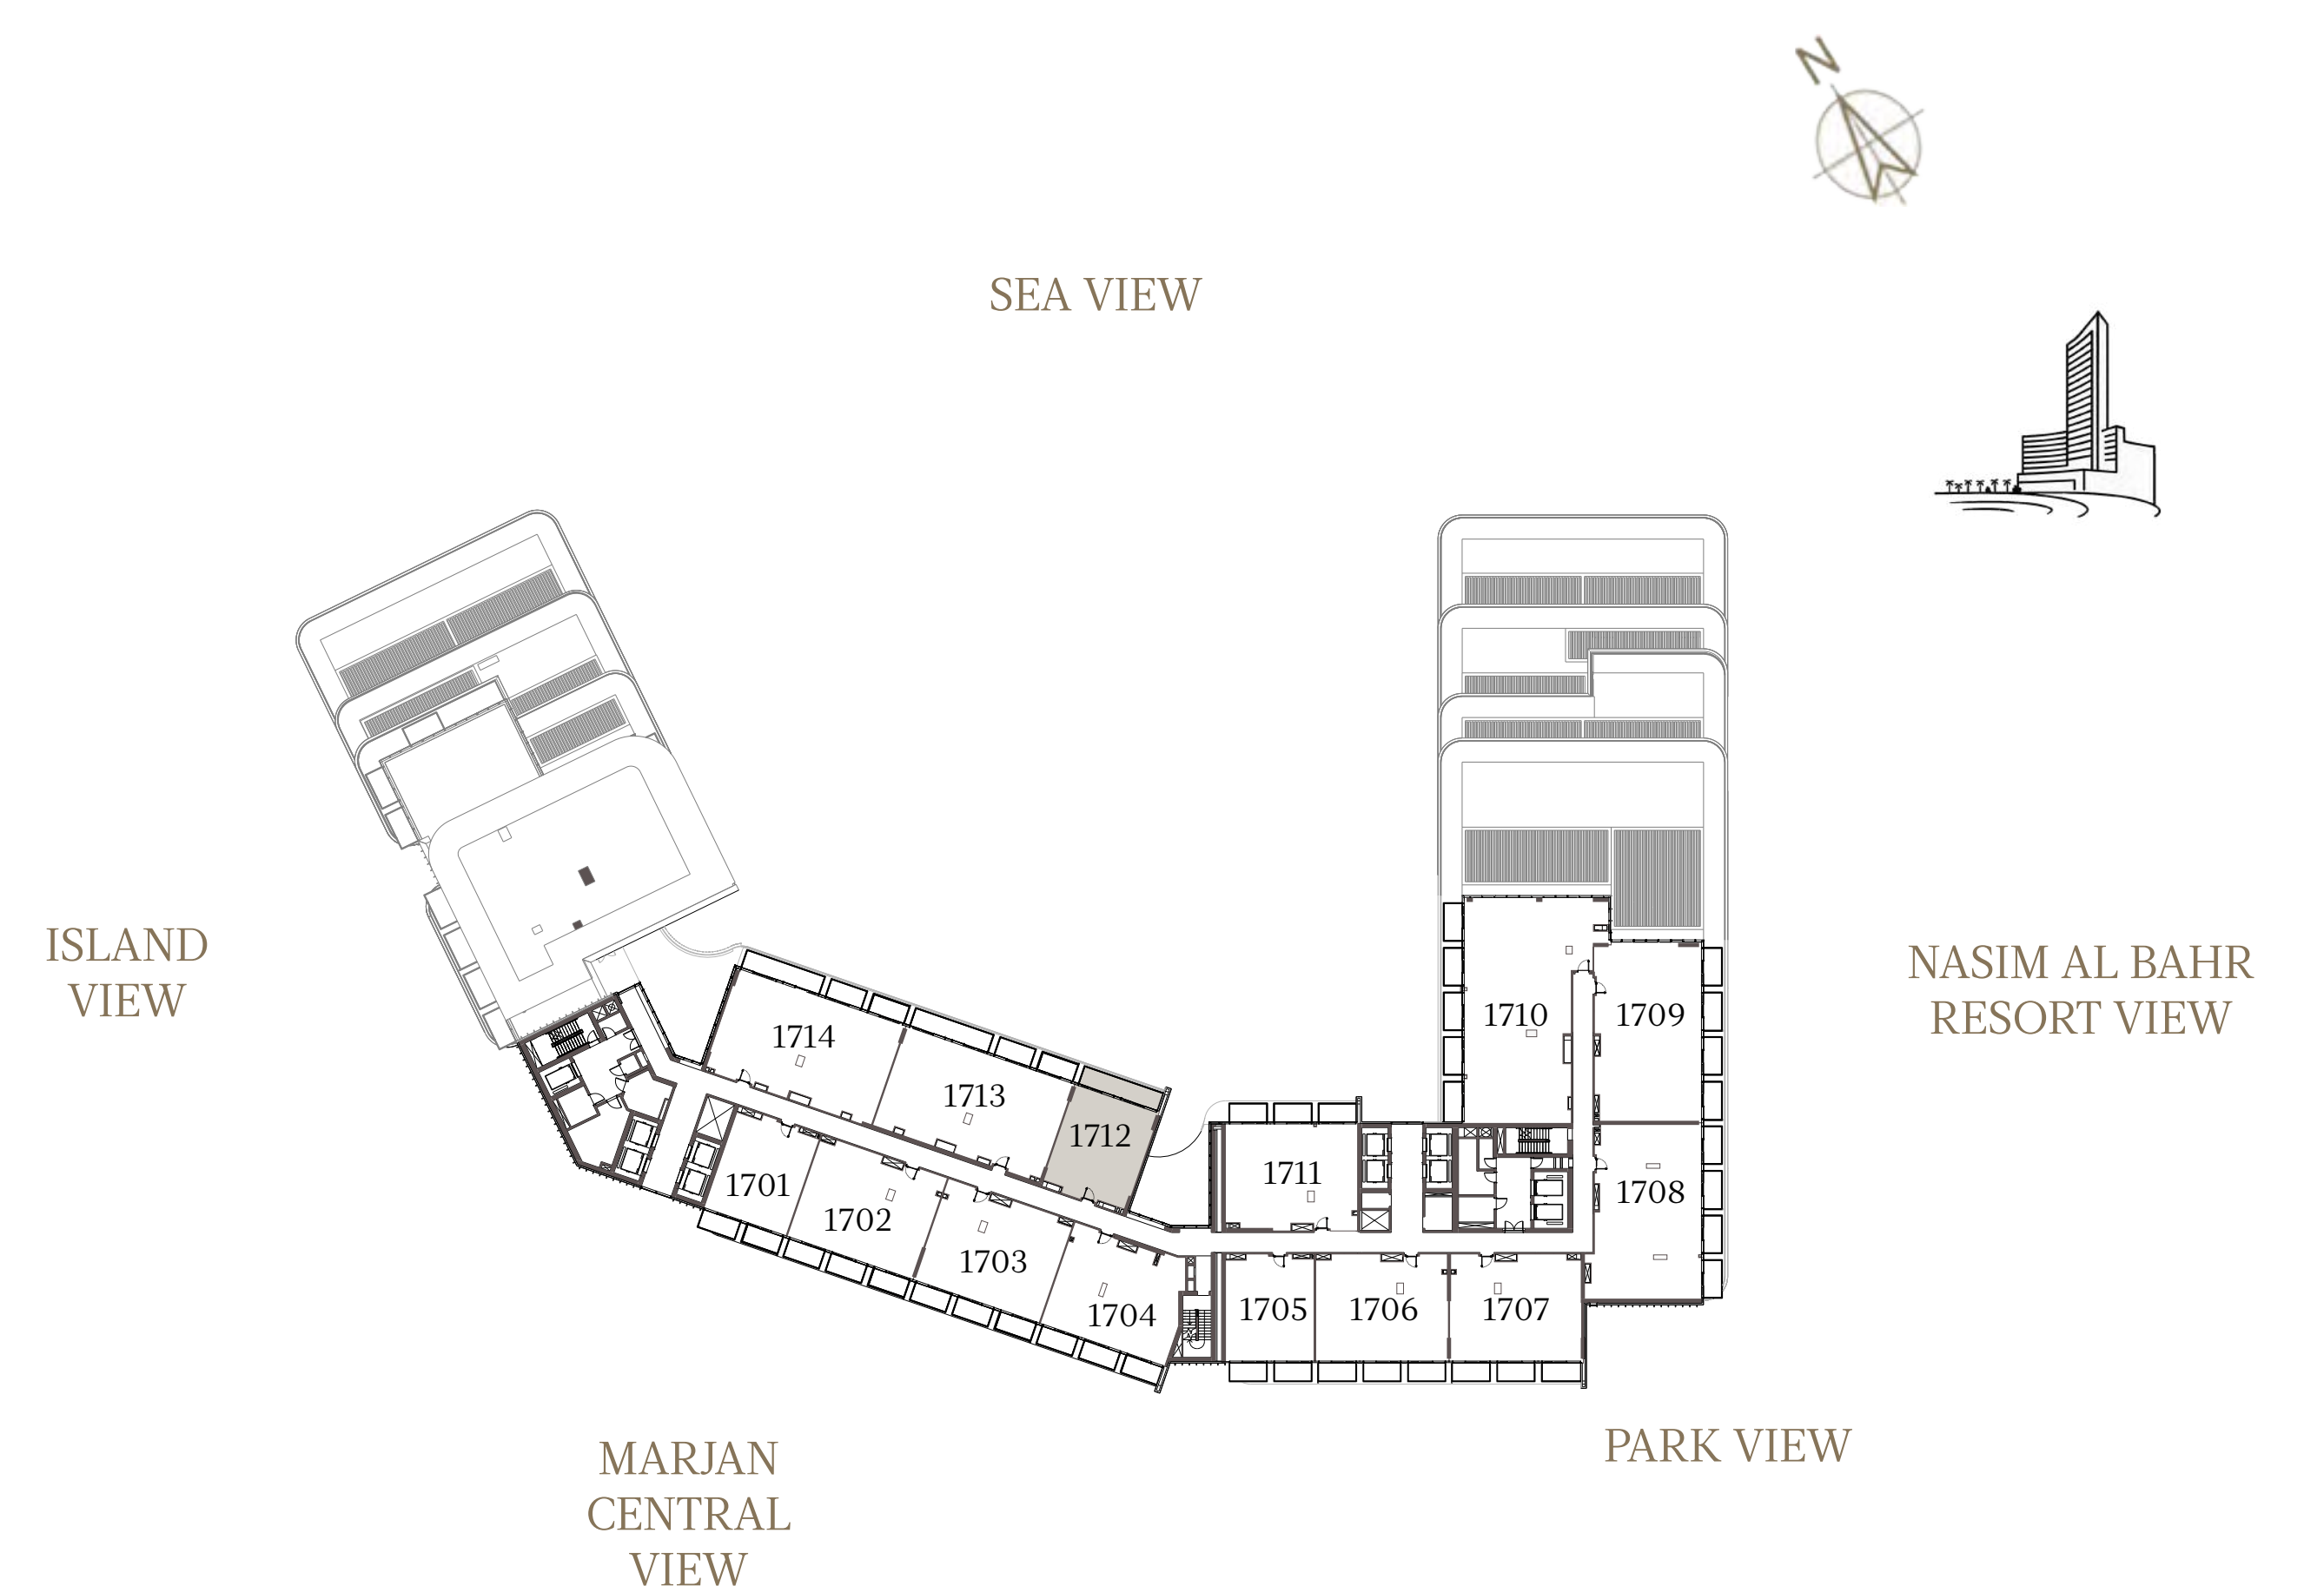

UNIT - 1712

INTERNAL AREA	85.73 sq.m.	922.79 sq.ft.
OUTDOOR AREA	14.47 sq.m.	155.75 sq.ft.
TOTAL AREA	100.20 sq.m.	1078.54 sq.ft.