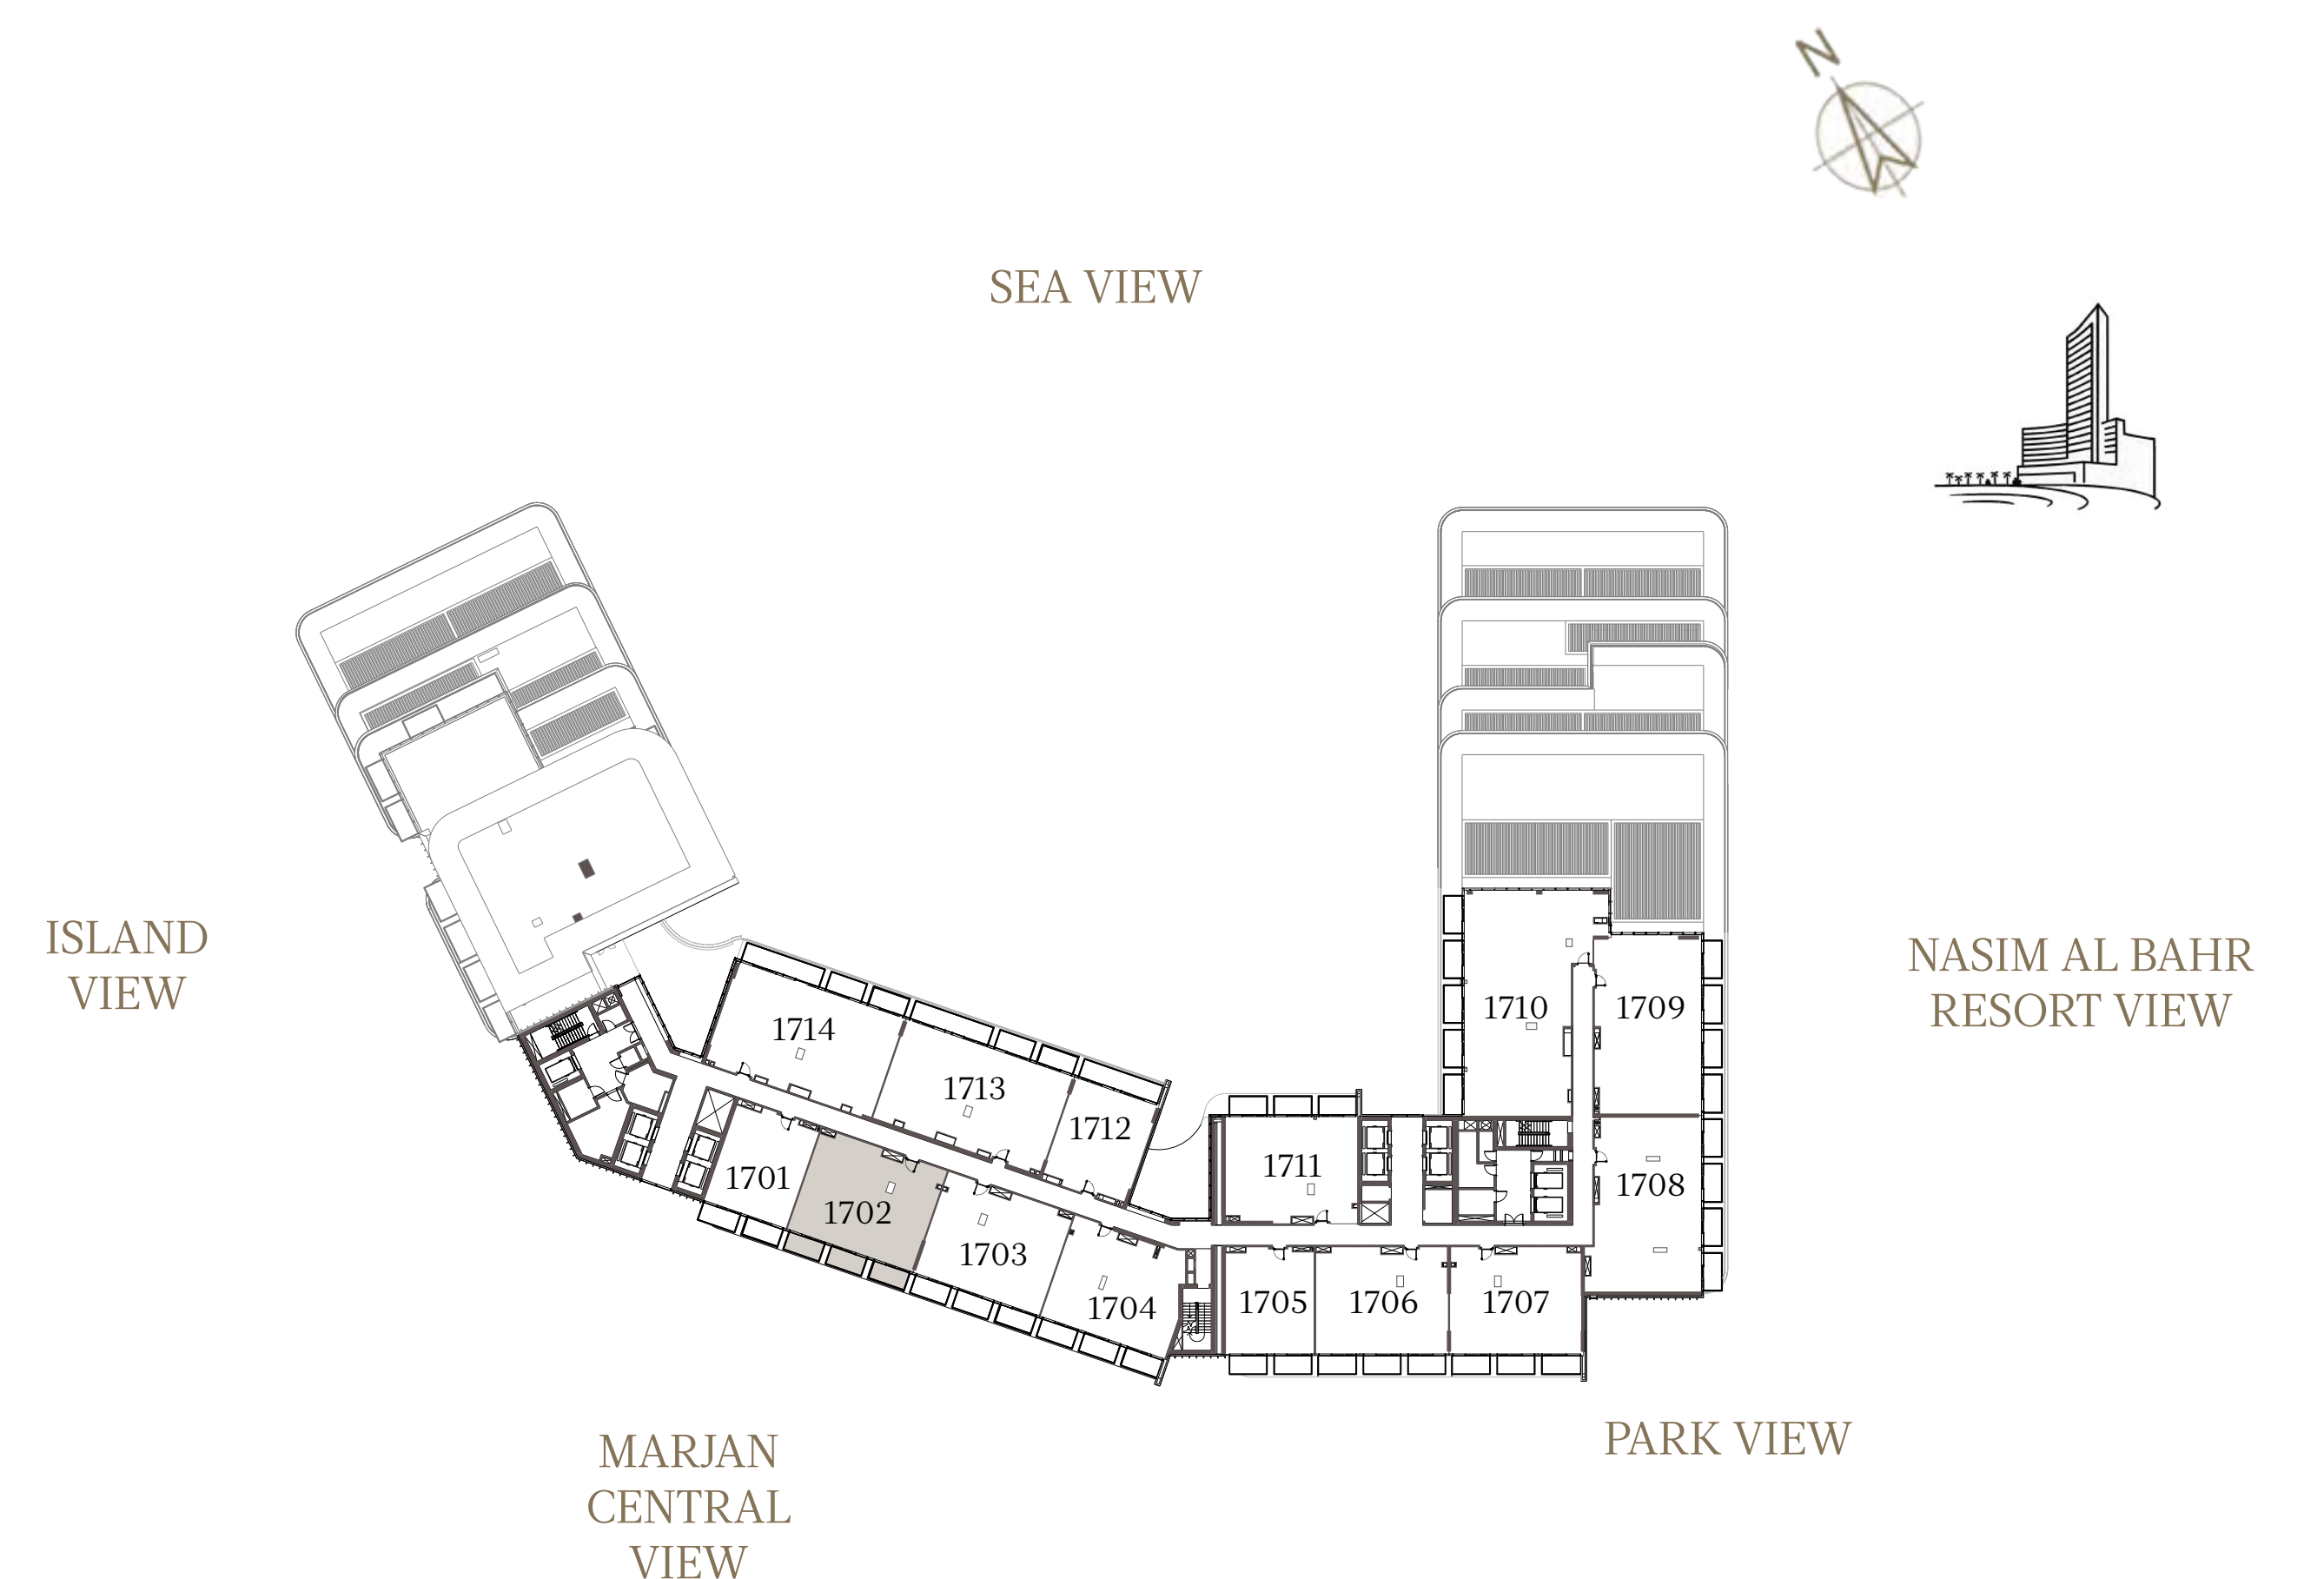

UNIT - 1702

INTERNAL AREA	128.37	sq.m.	1381.76	sq.ft.
OUTDOOR AREA	18.68	sq.m.	201.07	sq.ft.
TOTAL AREA	147.05	sq.m.	1582.83	sq.ft.