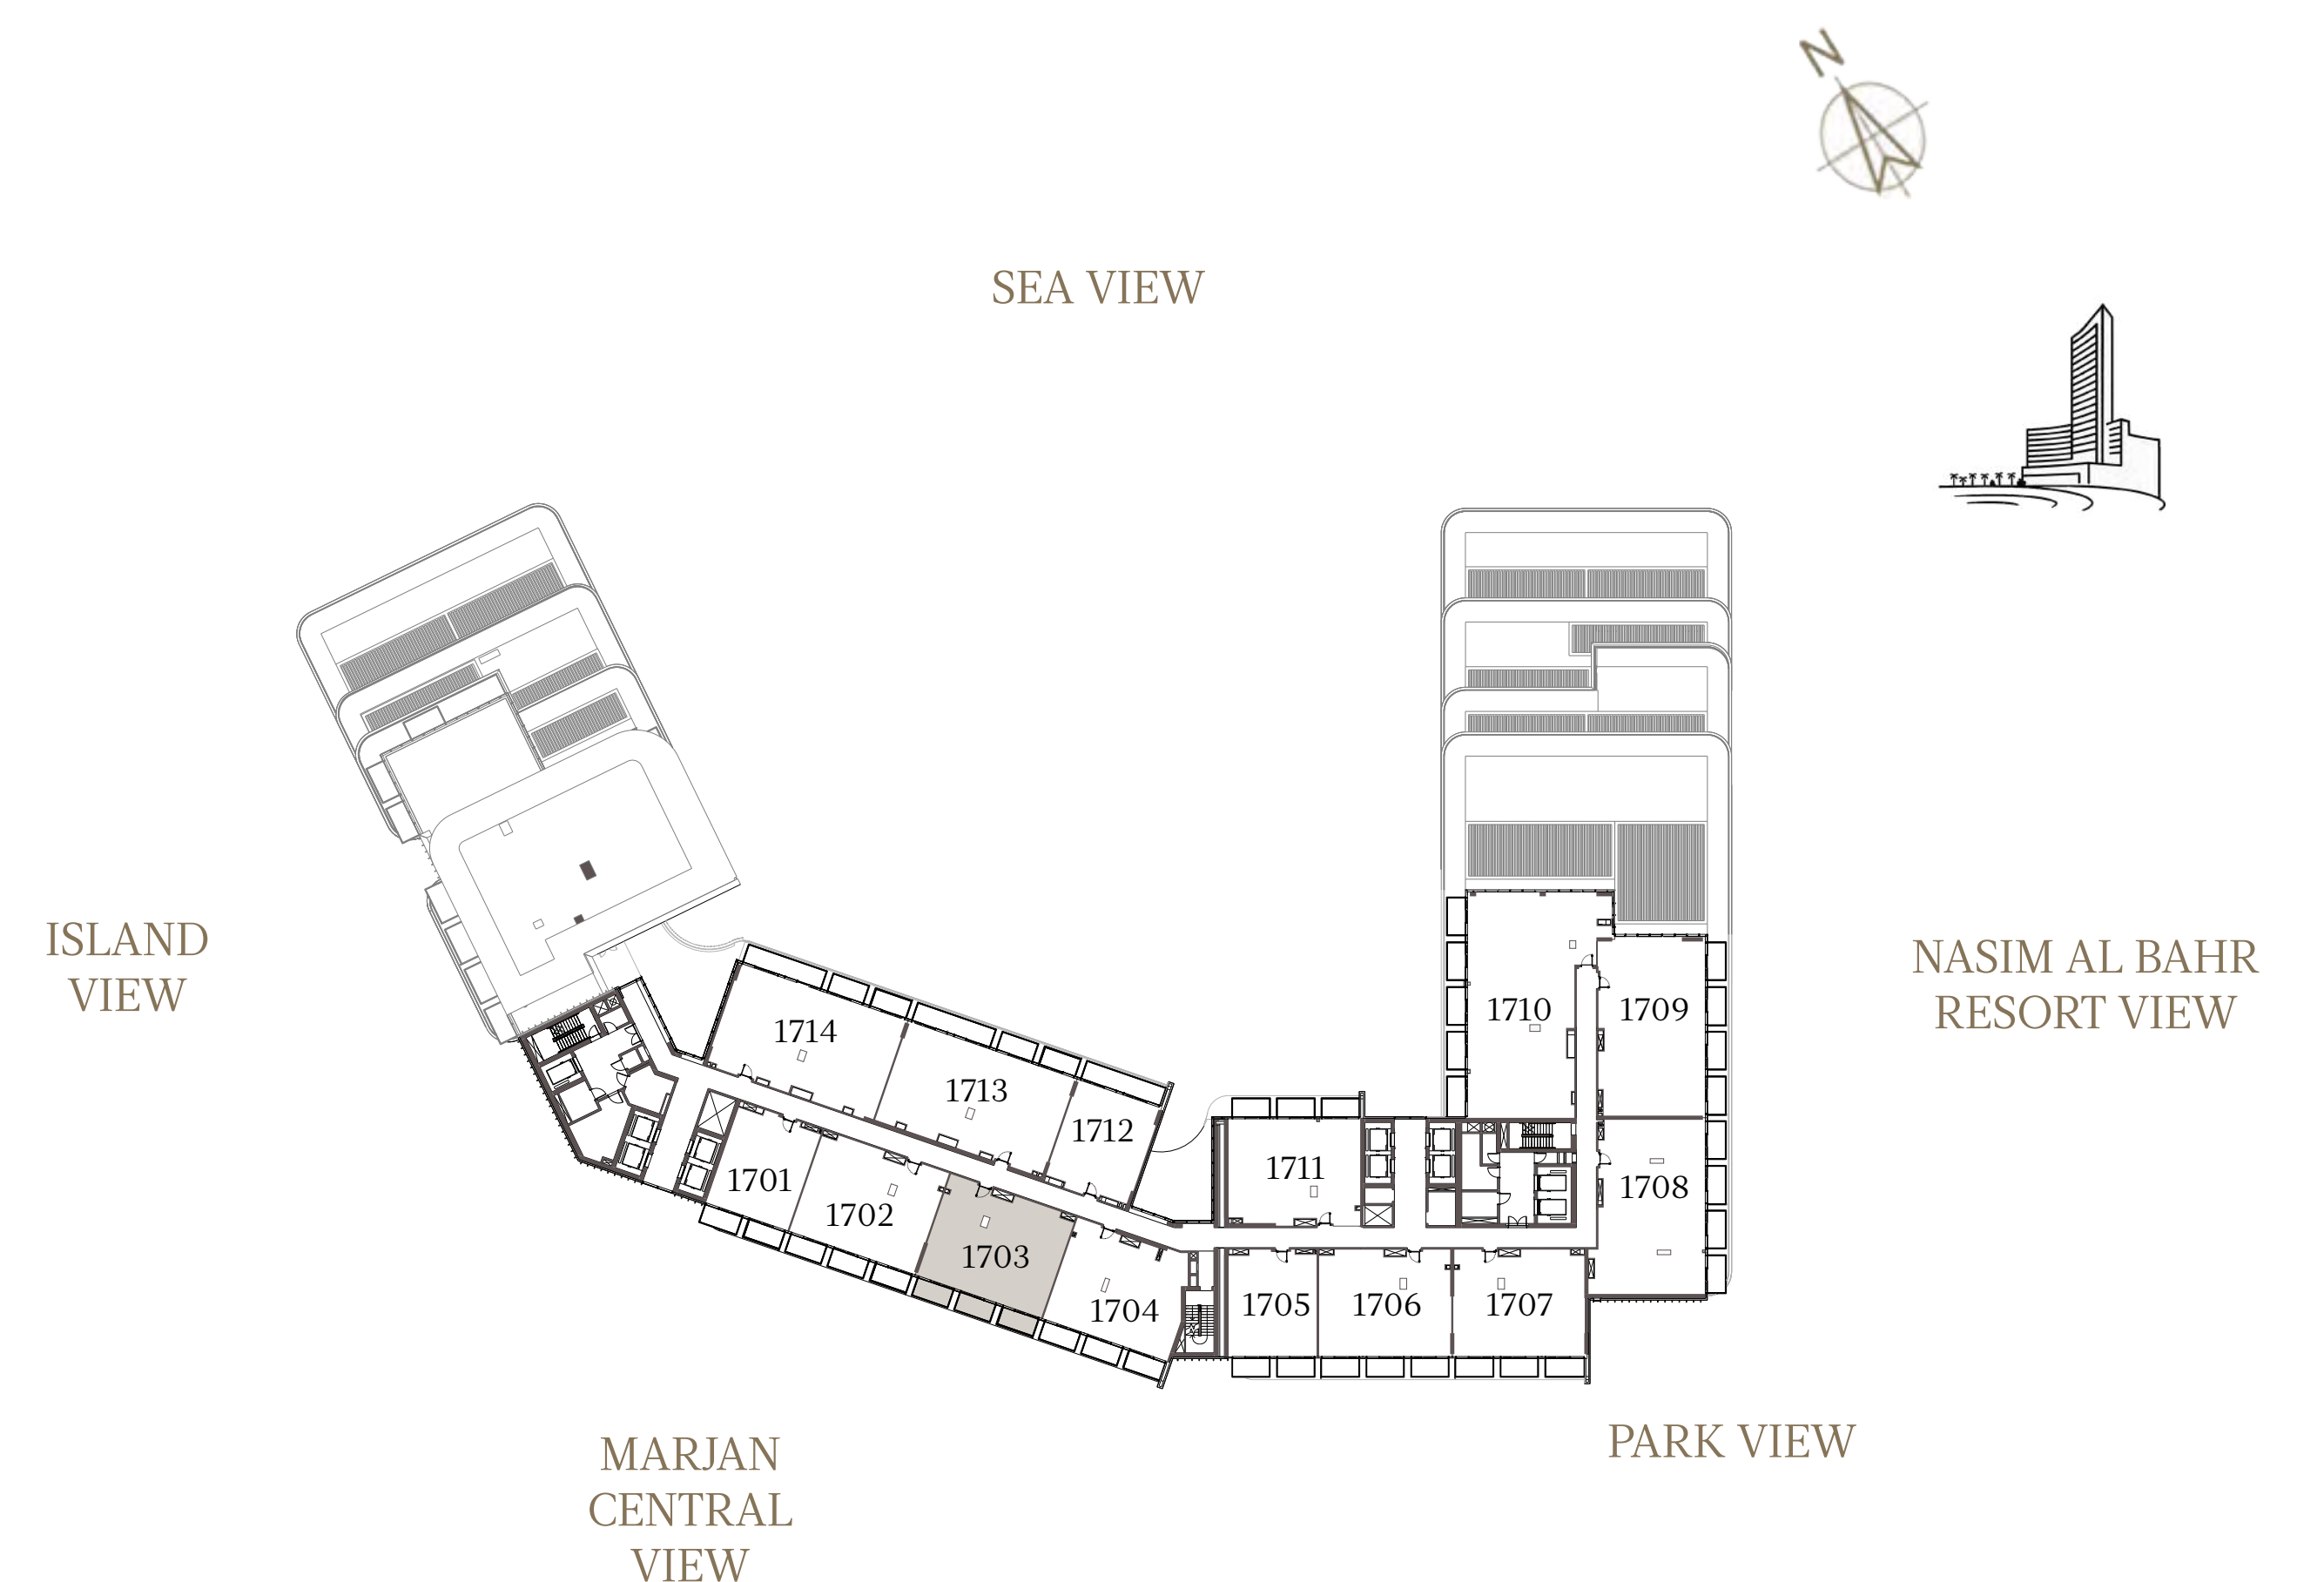

UNIT - 1703

INTERNAL AREA	128.35	sq.m.	1381.55	sq.ft.
OUTDOOR AREA	18.67	sq.m.	200.96	sq.ft.
TOTAL AREA	147.02	sq.m.	1582.51	sq.ft.