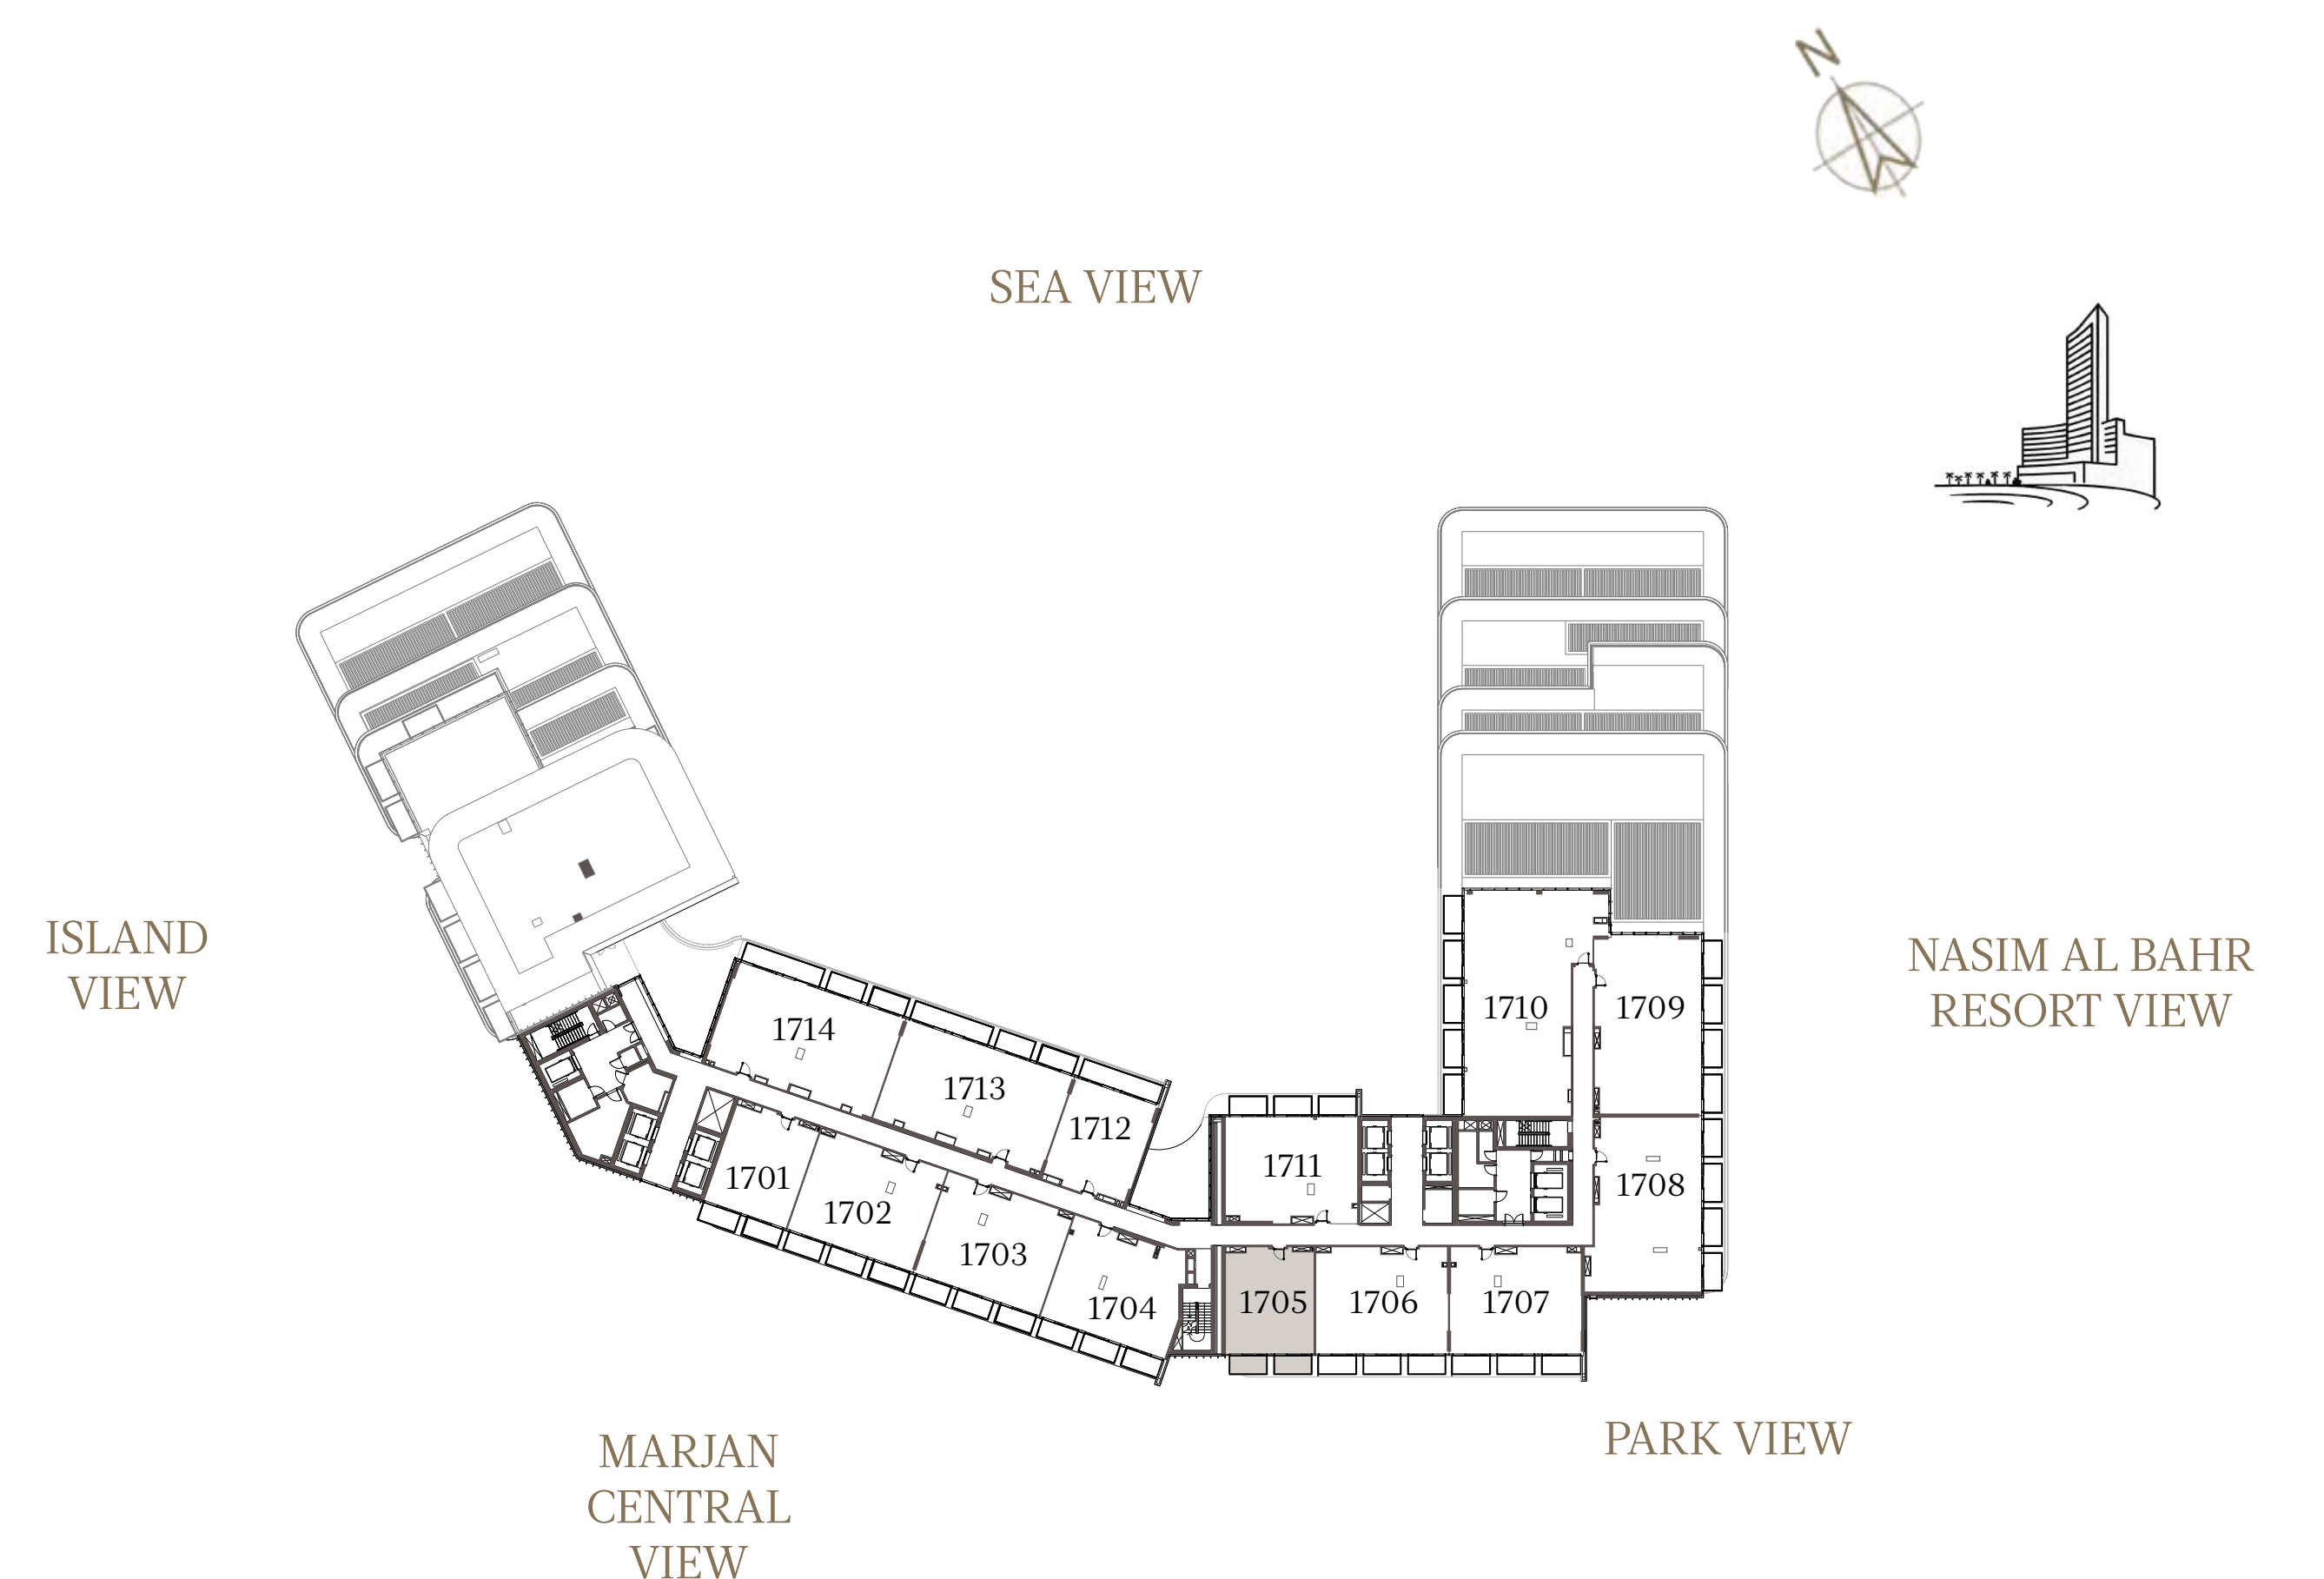

UNIT - 1705

INTERNAL AREA	89.37 sq.m.	961.97 sq.ft.
OUTDOOR AREA	12.56 sq.m.	135.19 sq.ft.
TOTAL AREA	101.93 sq.m.	1097.17 sq.ft.