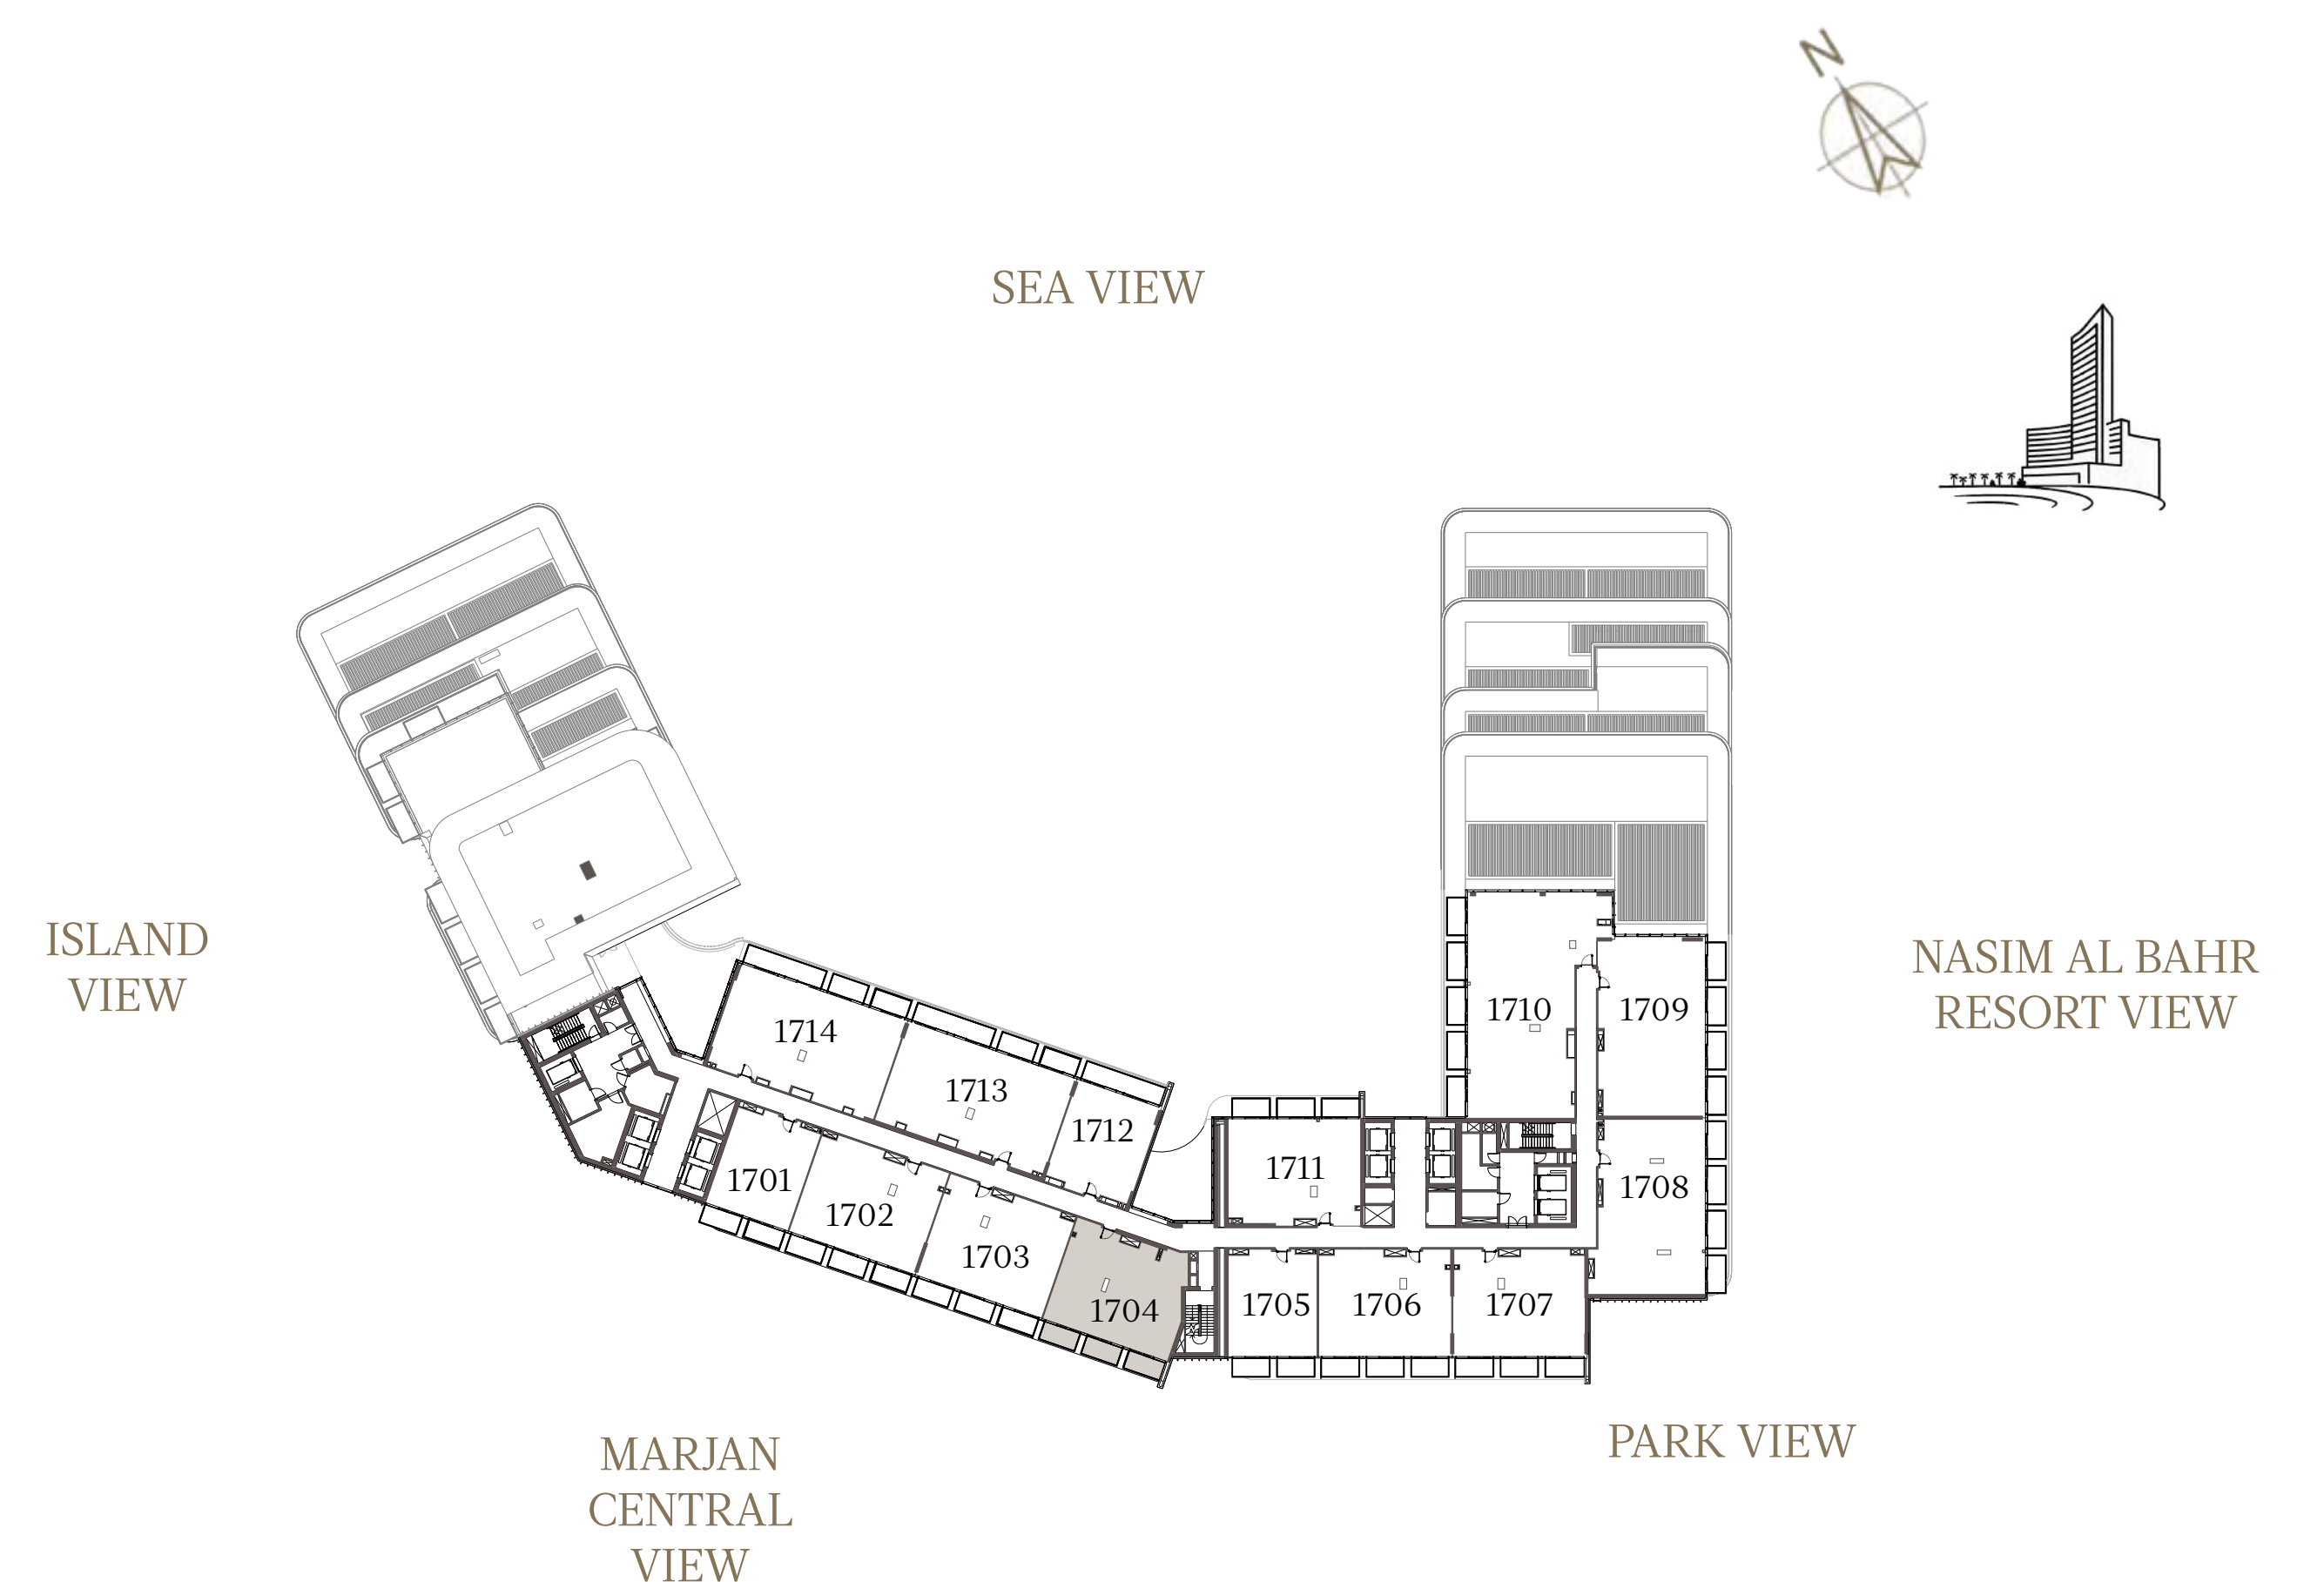

UNIT - 1704

INTERNAL AREA	121.96	sq.m.	1312.77	sq.ft.
OUTDOOR AREA	19.43	sq.m.	209.14	sq.ft.
TOTAL AREA	141.39	sq.m.	1521.91	sq.ft.