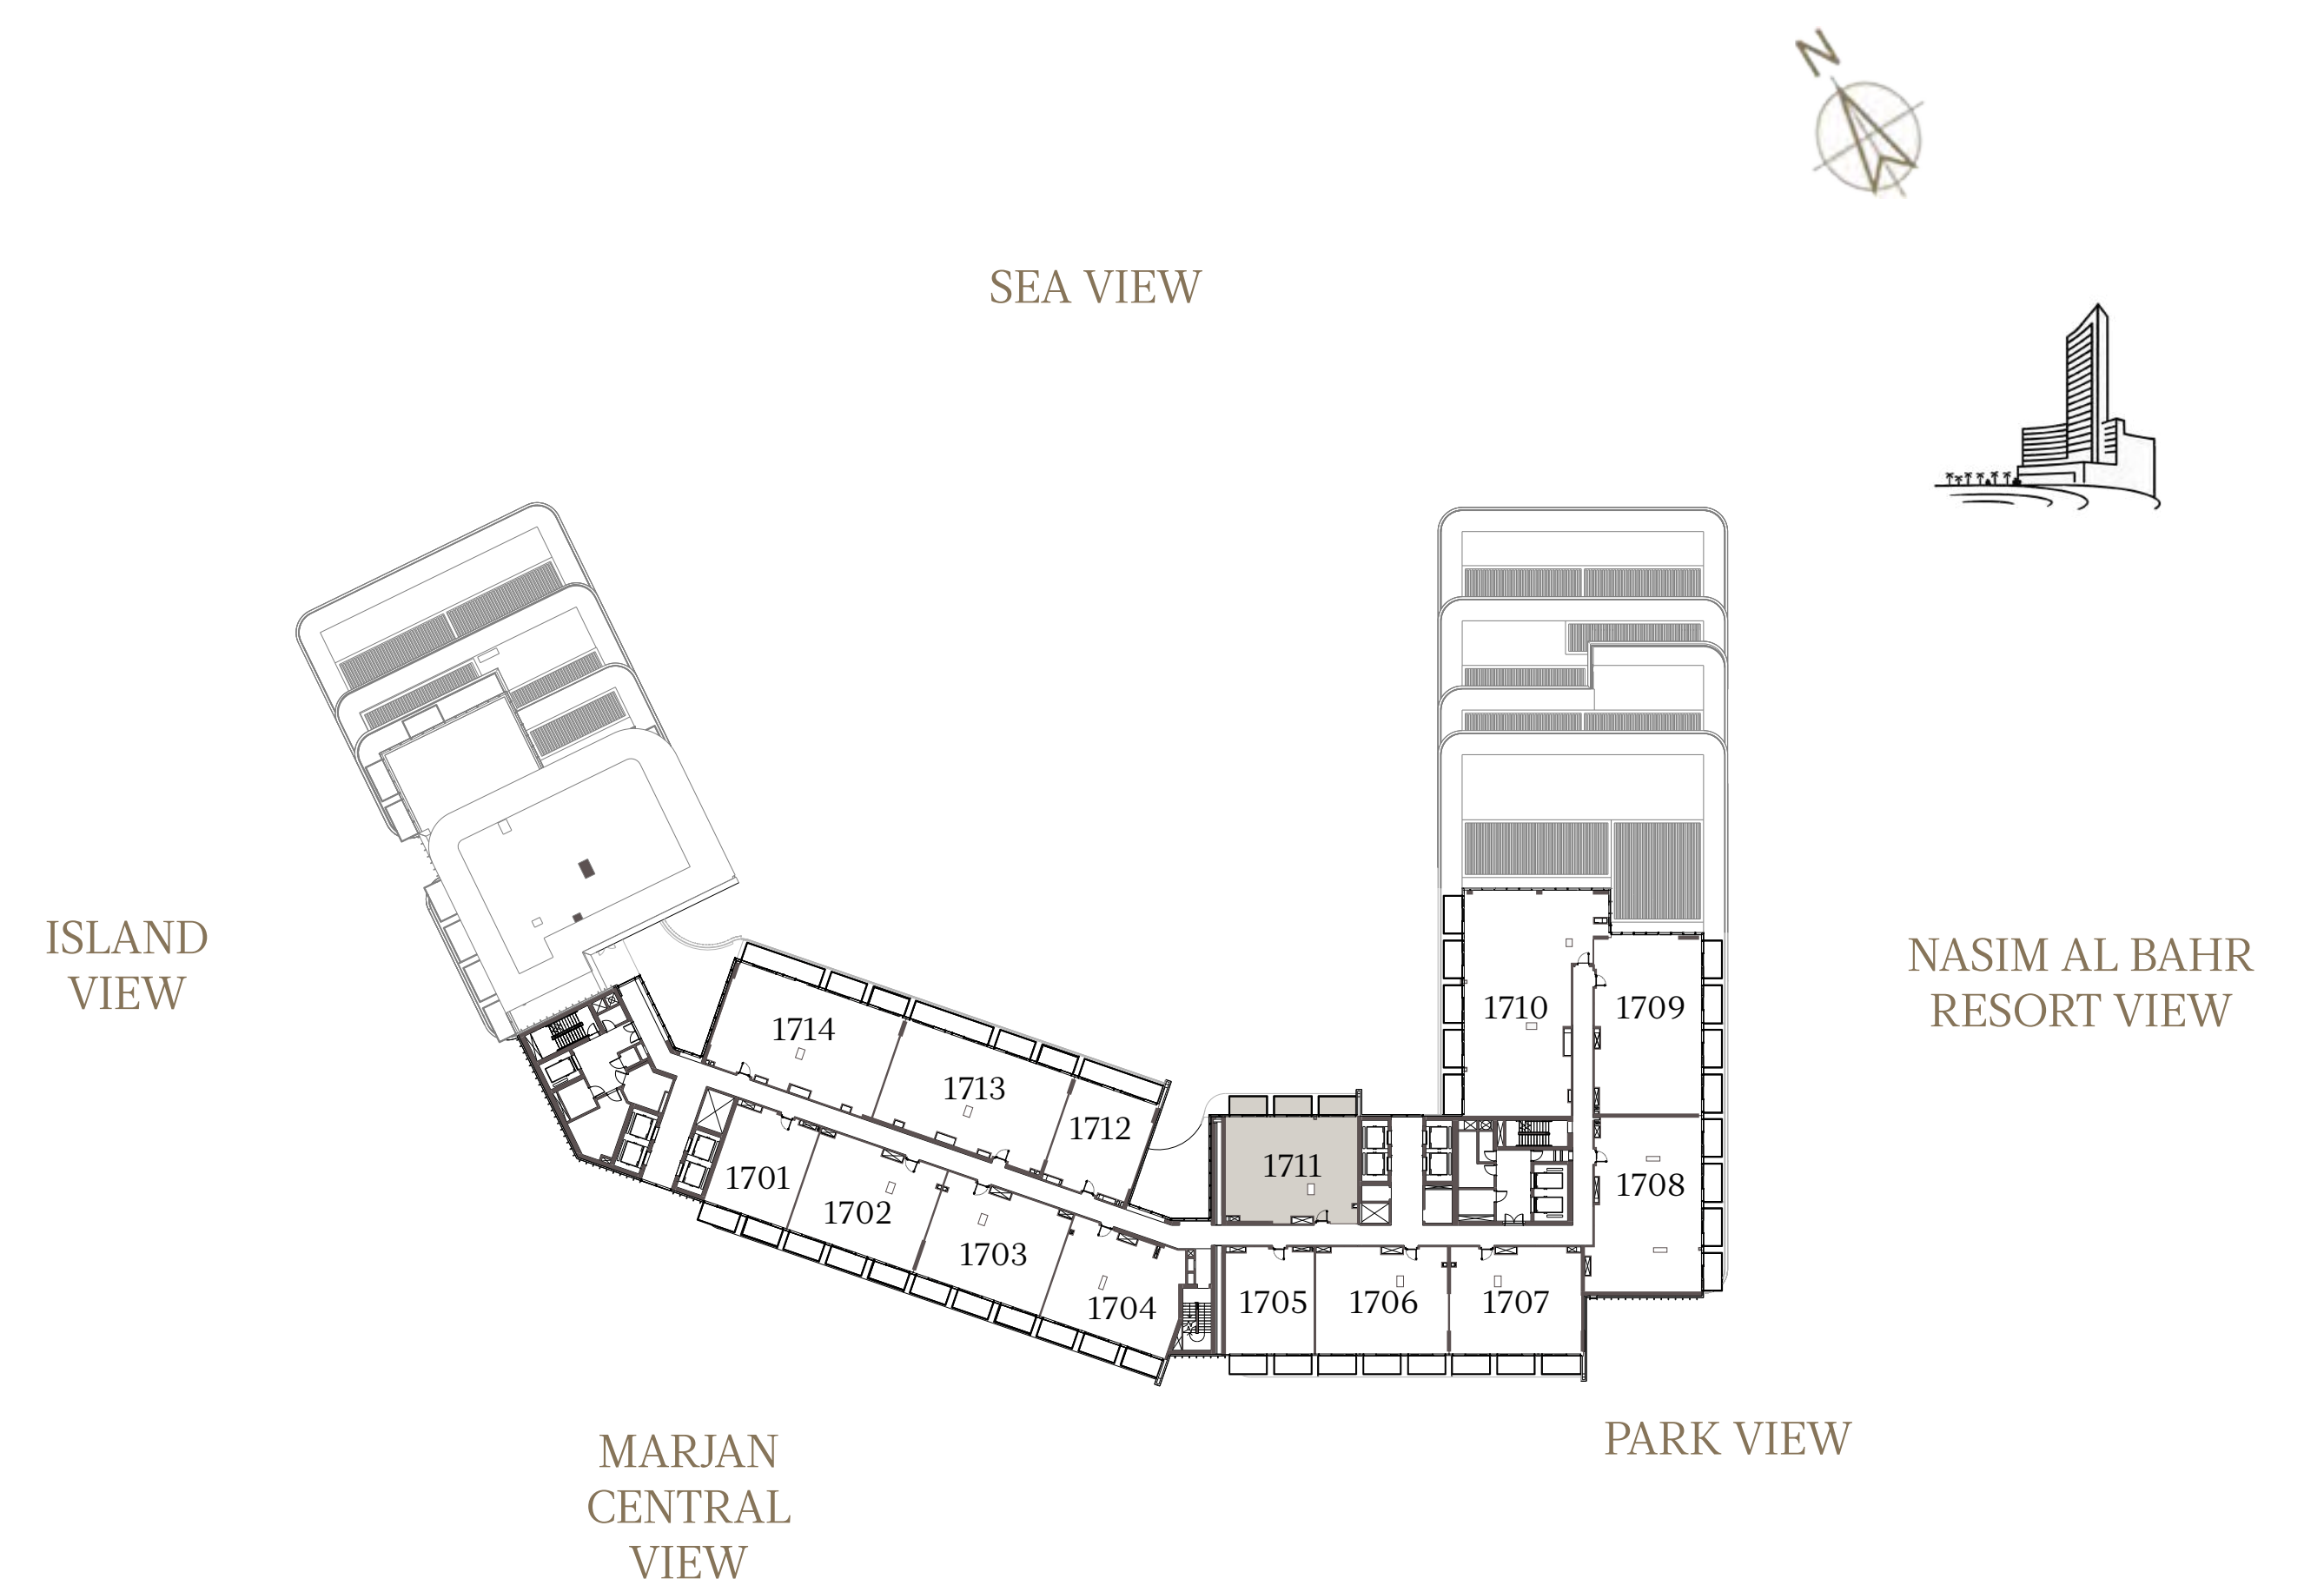

UNIT - 1711

INTERNAL AREA	129.07	sq.m.	1389.30	sq.ft.
OUTDOOR AREA	19.32	sq.m.	207.96	sq.ft.
TOTAL AREA	148.39	sq.m.	1597.26	sq.ft.