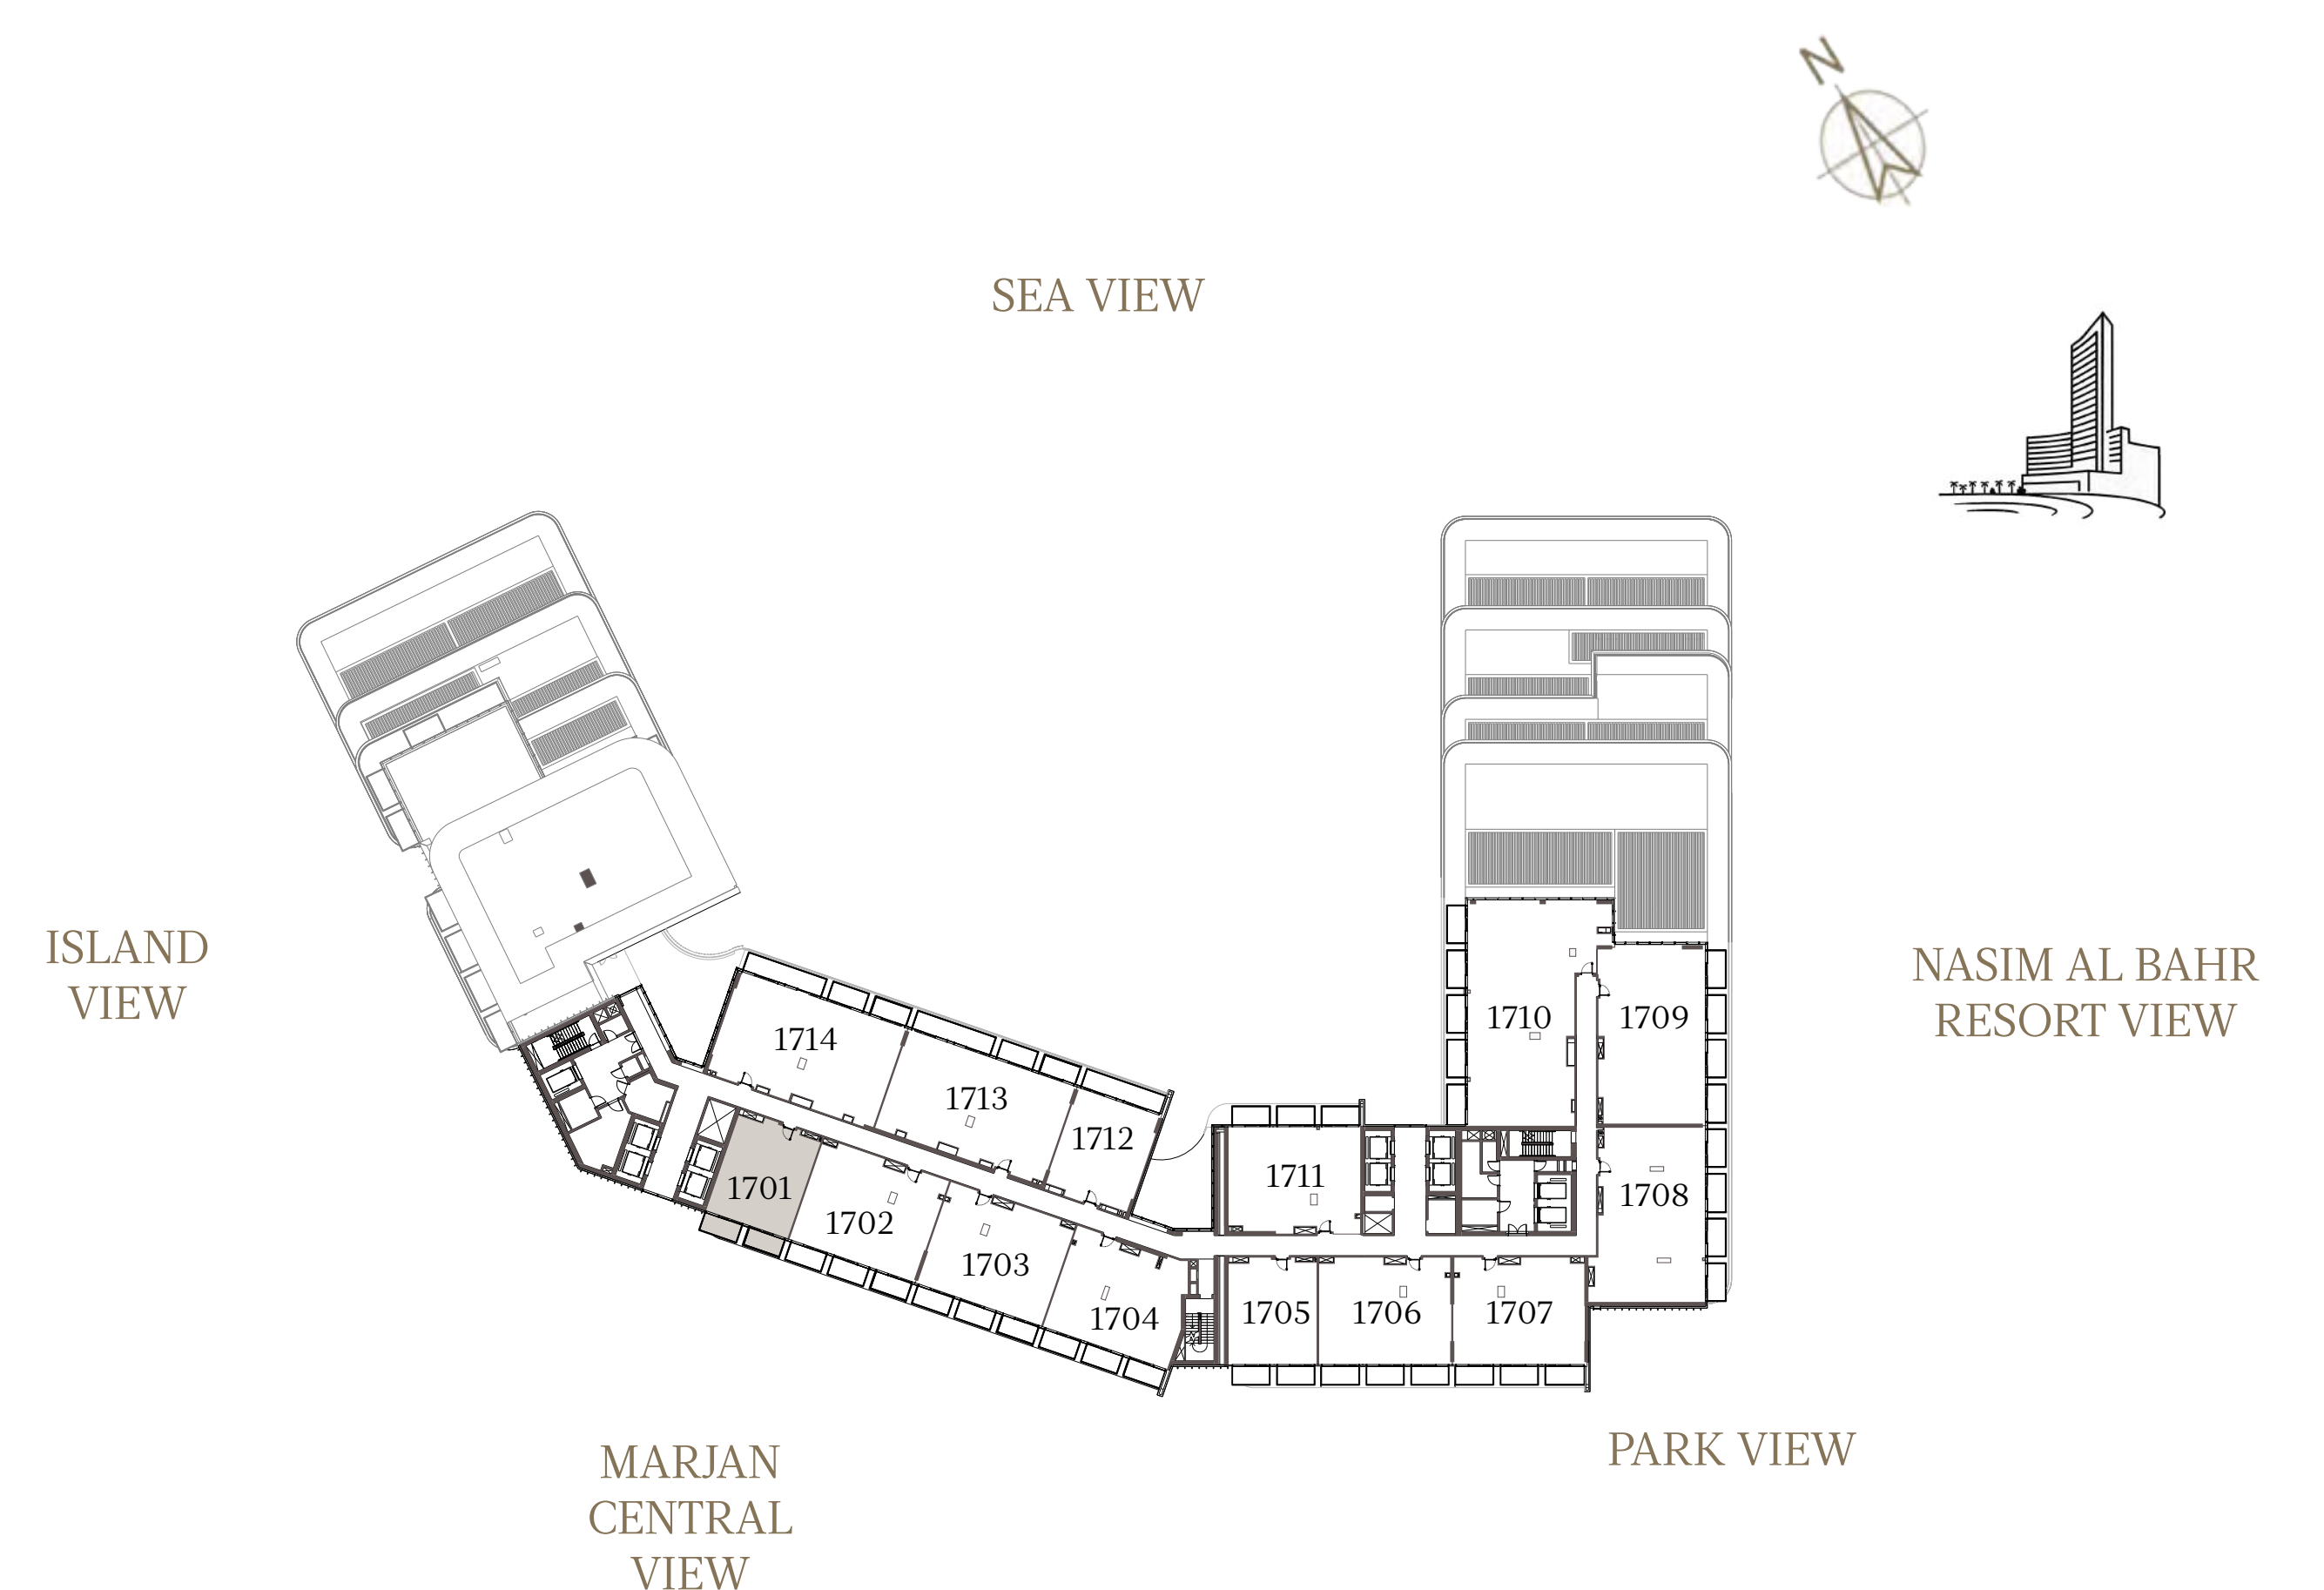

# 1 BEDROOM-1A

## UNIT - 1701

INTERNAL AREA	83.36 sq.m.	897.28 sq.ft.
OUTDOOR AREA	12.61 sq.m.	135.73 sq.ft.
TOTAL AREA	95.97 sq.m.	1033.01 sq.ft.

## 2 BEDROOM-1A