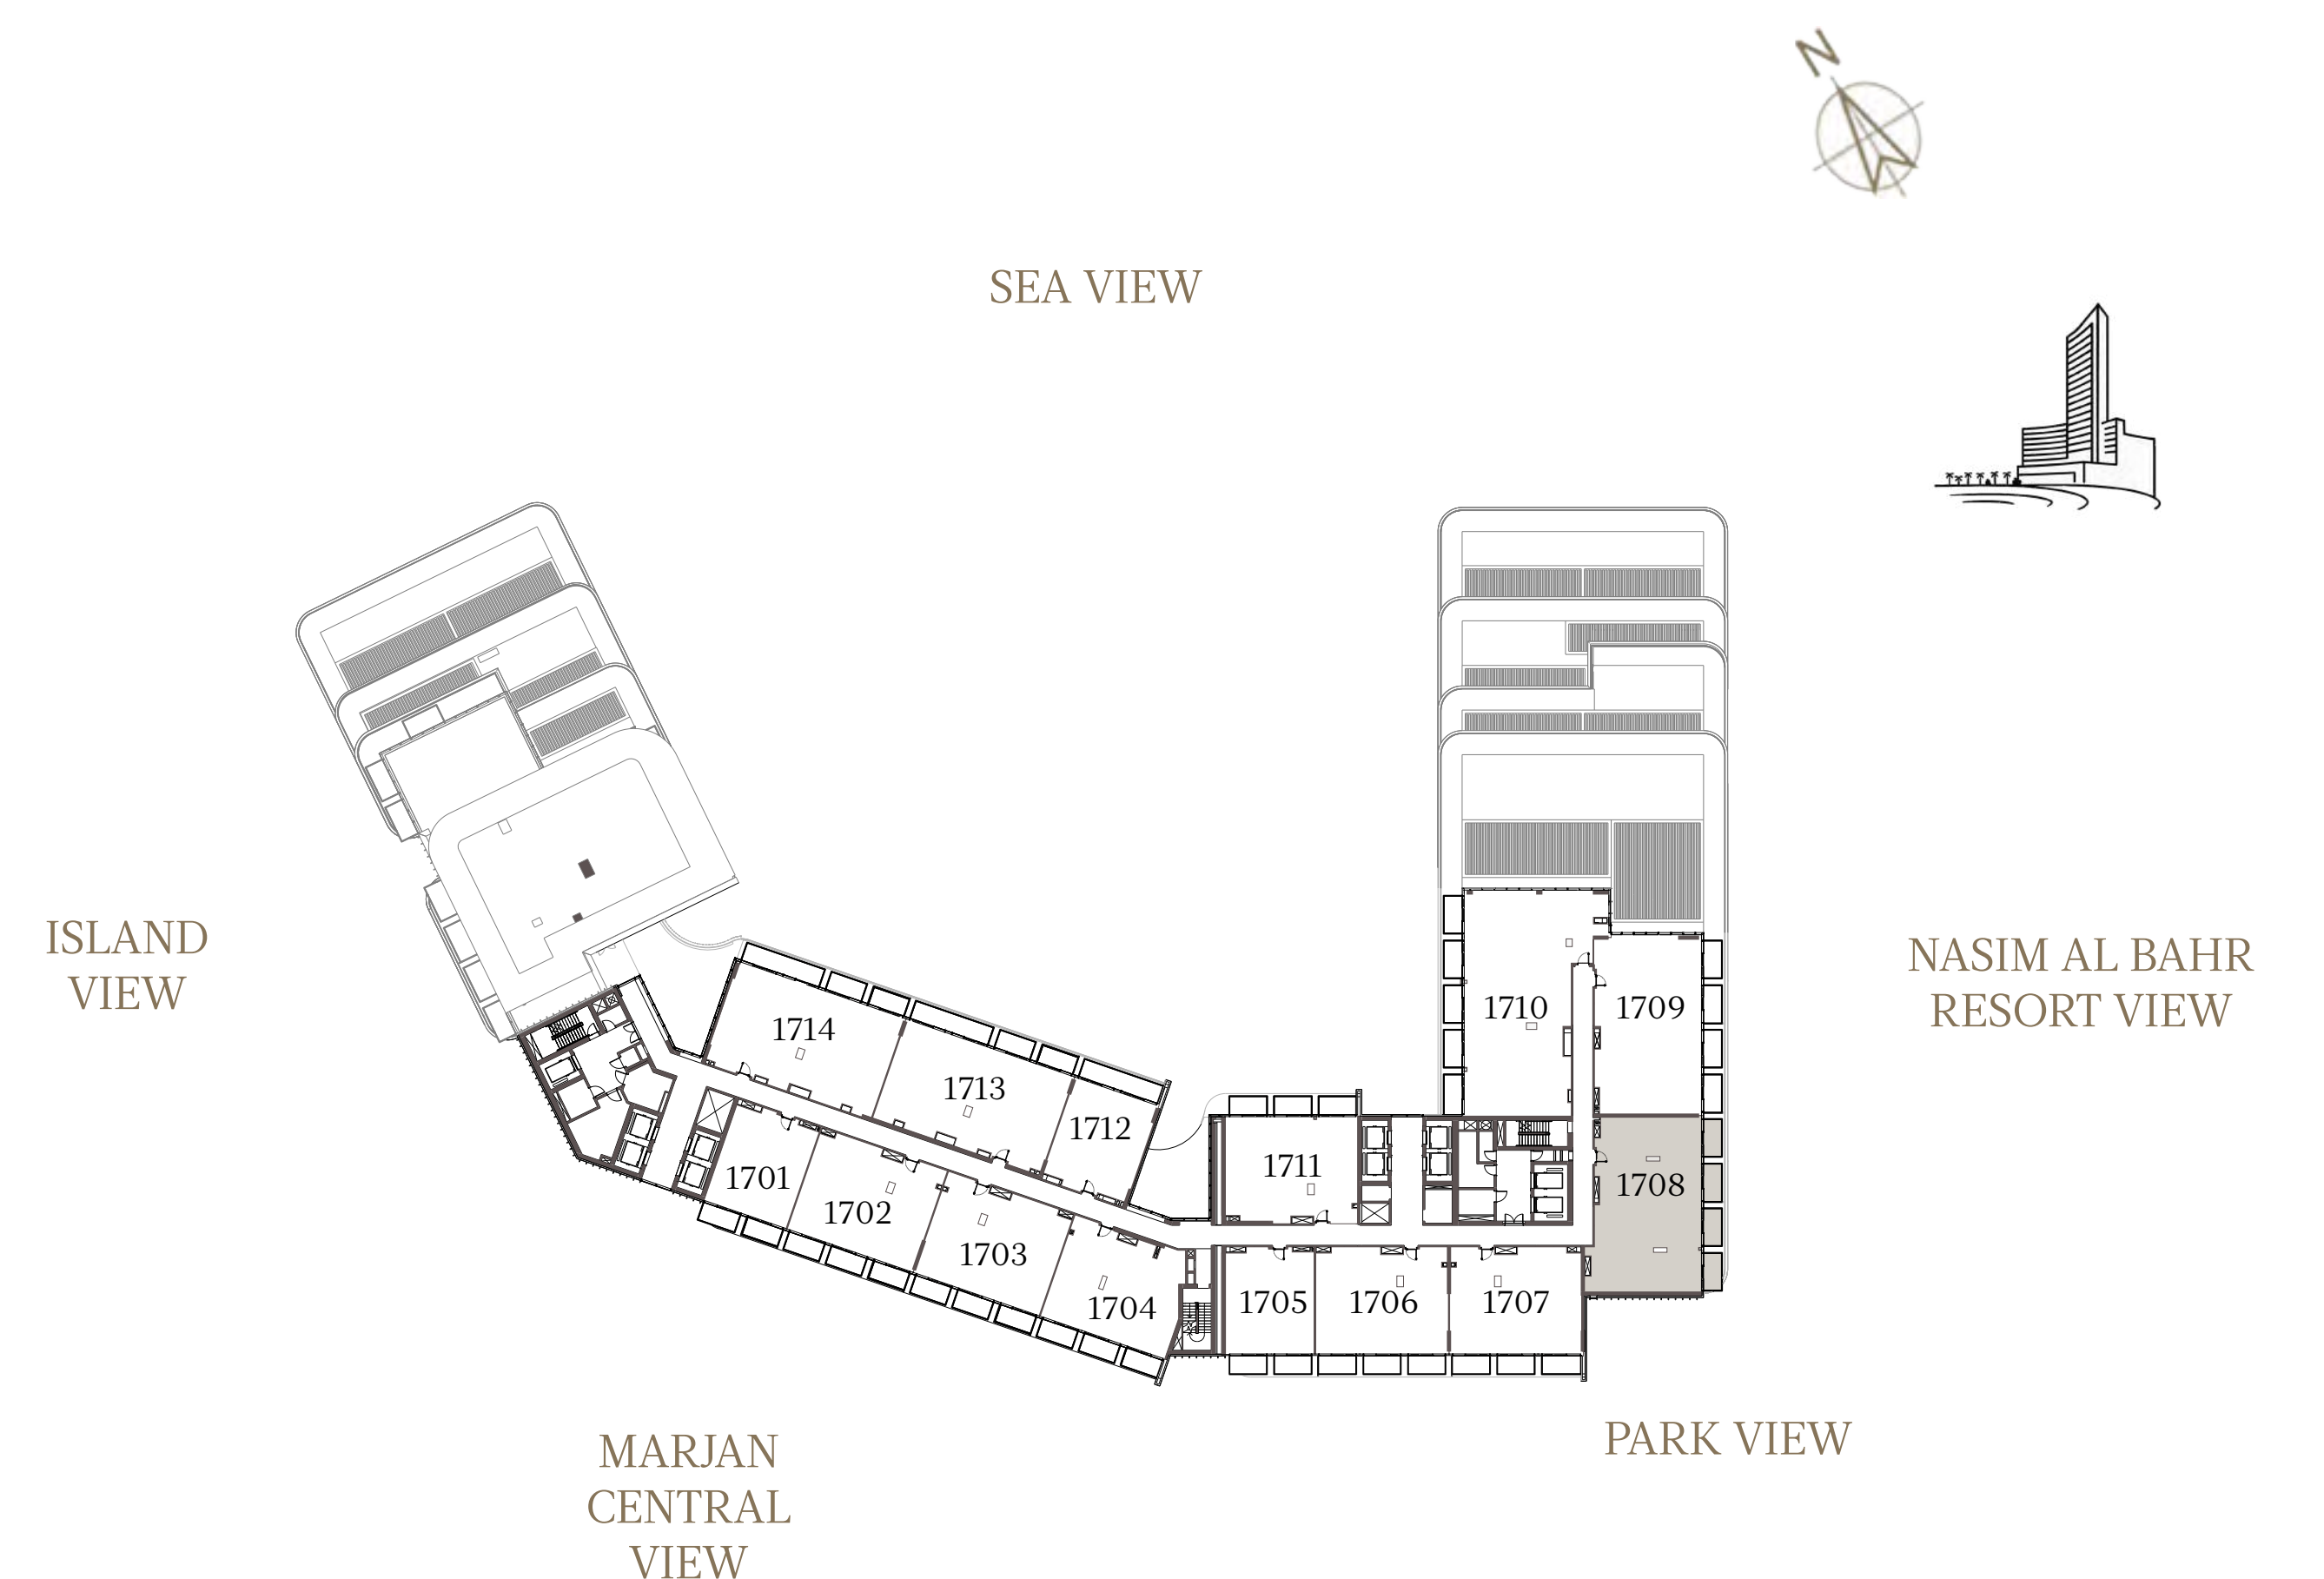

UNIT - 1708

INTERNAL AREA	174.79	sq.m.	1881.42	sq.ft.
OUTDOOR AREA	25.25	sq.m.	271.79	sq.ft.
TOTAL AREA	200.04	sq.m.	2153.21	sq.ft.