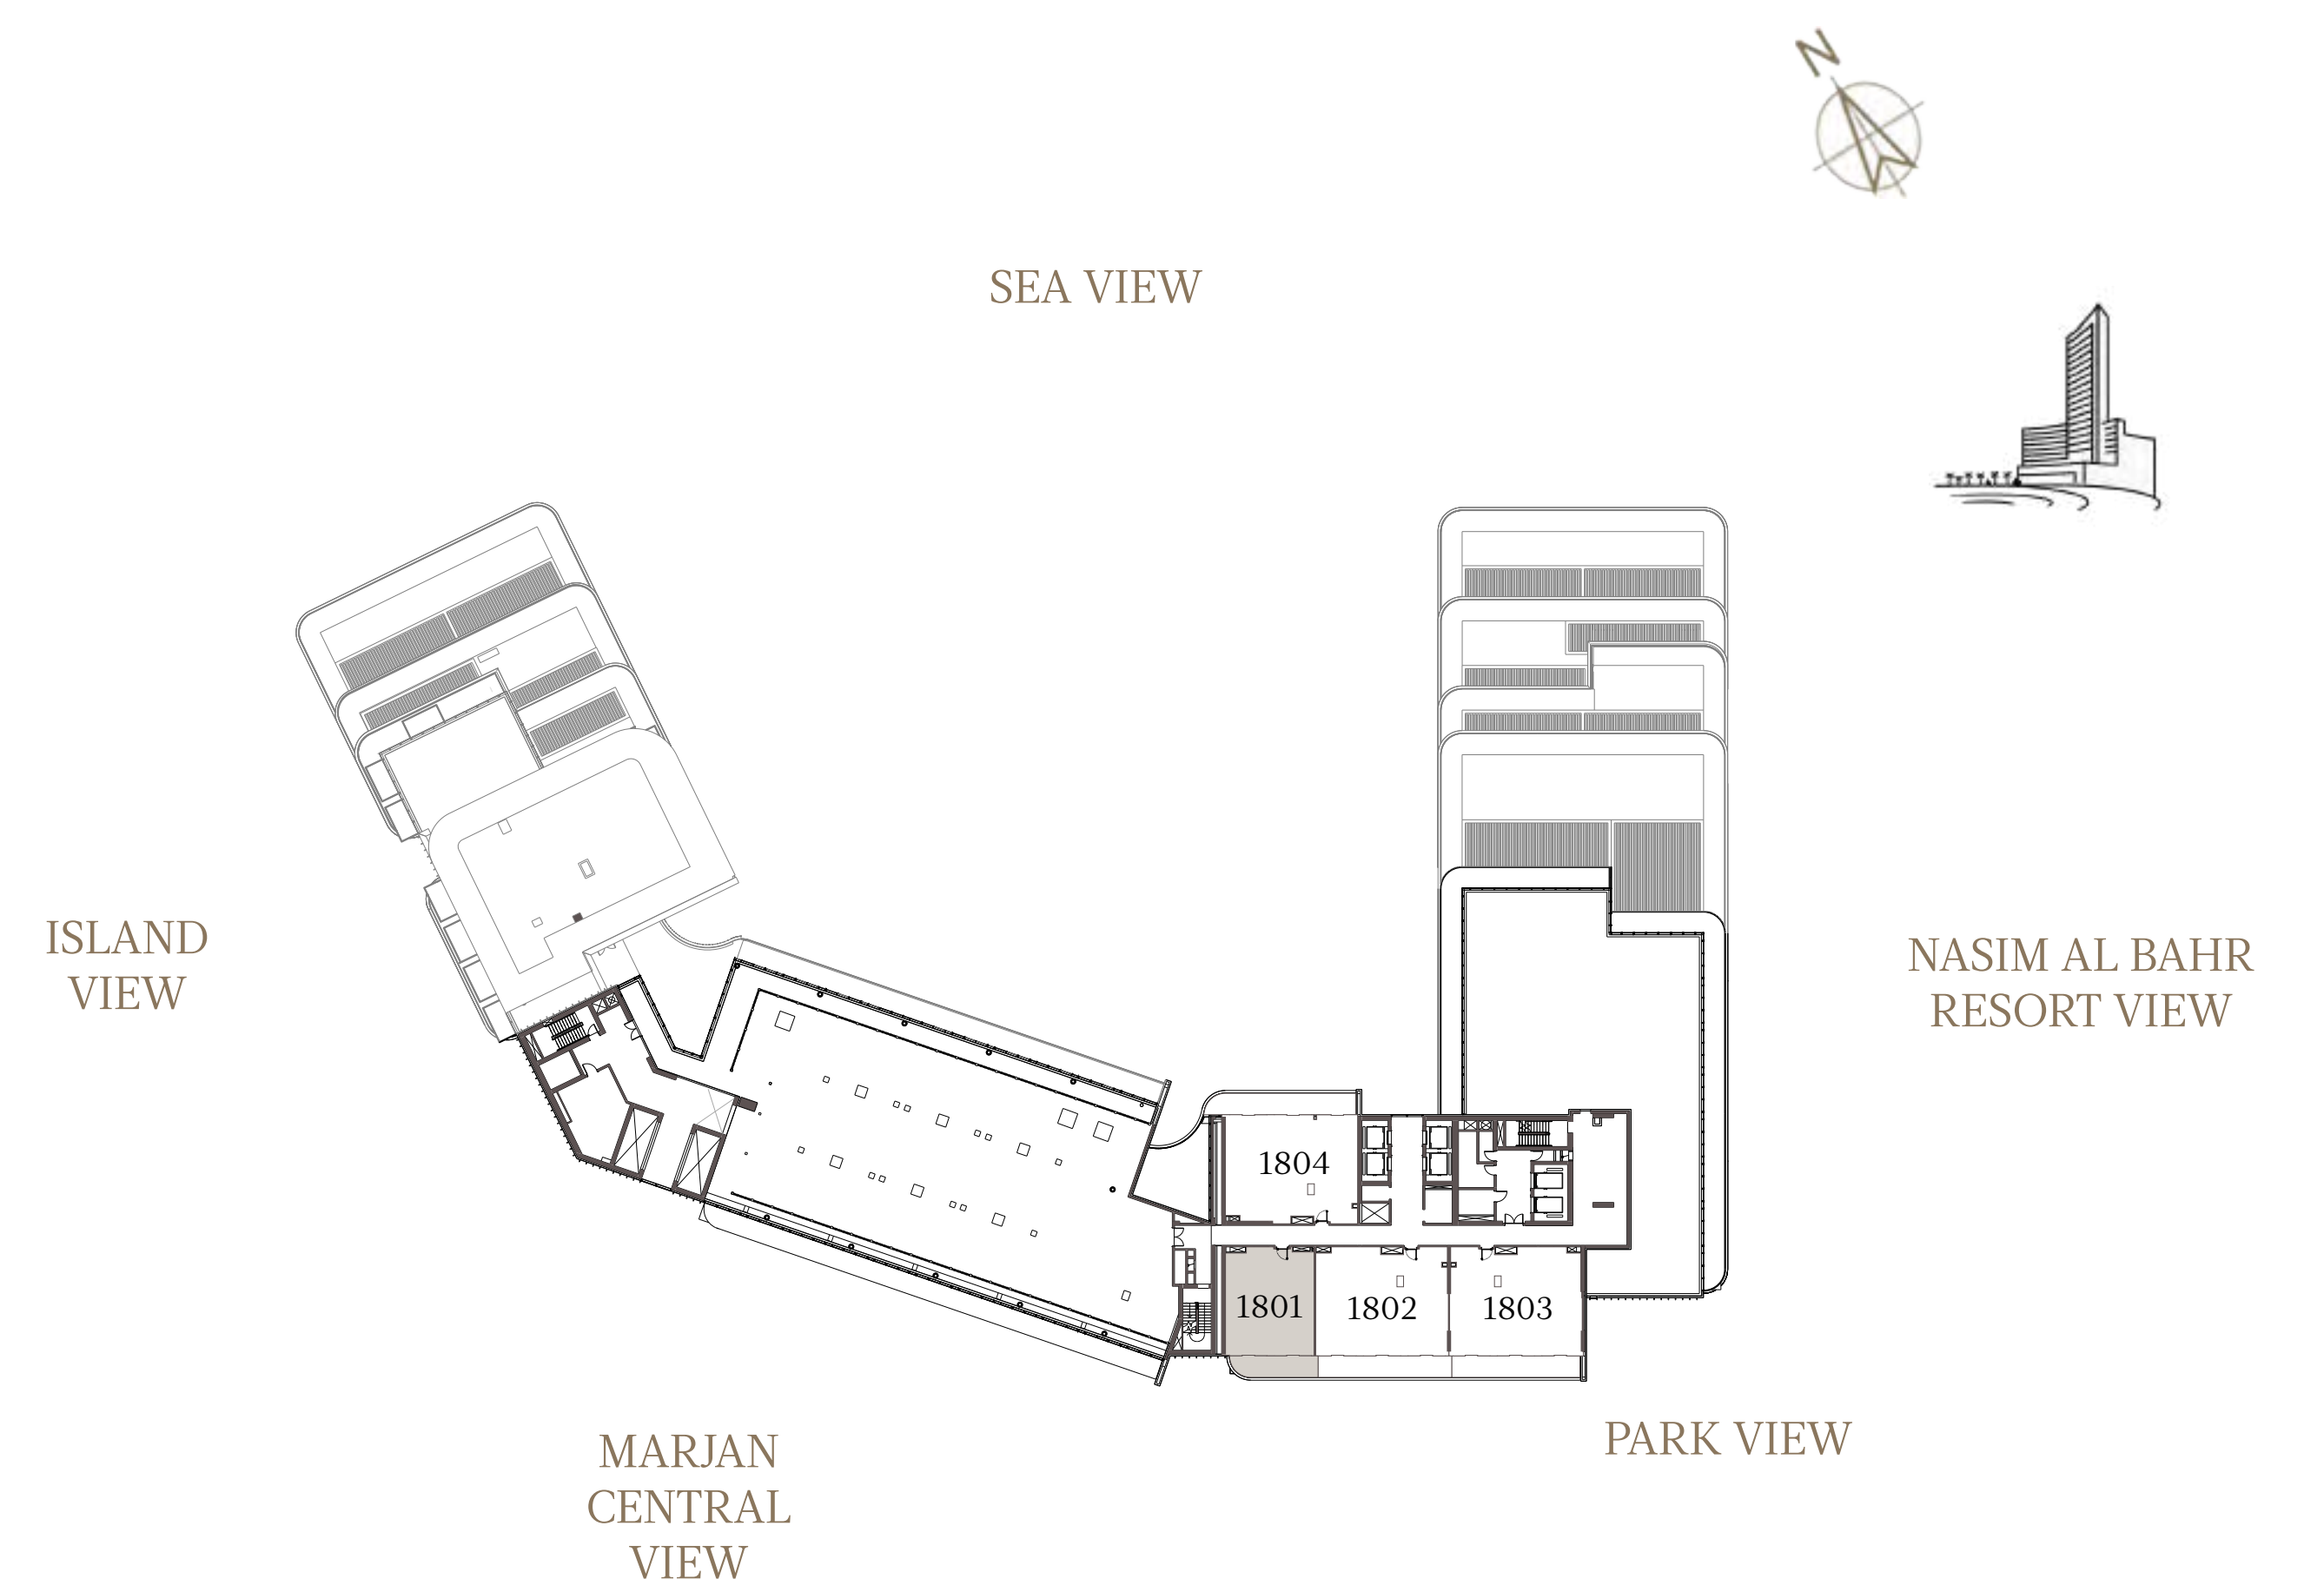

# 1 BEDROOM-1A

## UNIT - 1801

INTERNAL AREA	89.41	sq.m.	962.40	sq.ft.
OUTDOOR AREA	16.51	sq.m.	177.71	sq.ft.
TOTAL AREA	105.92	sq.m.	1140.11	sq.ft.

## 2 BEDROOM-1A

### UNIT - 1802

INTERNAL AREA	128.32	sq.m.	1381.22	sq.ft.
OUTDOOR AREA	26.30	sq.m.	283.09	sq.ft.
TOTAL AREA	154.62	sq.m.	1664.32	sq.ft.