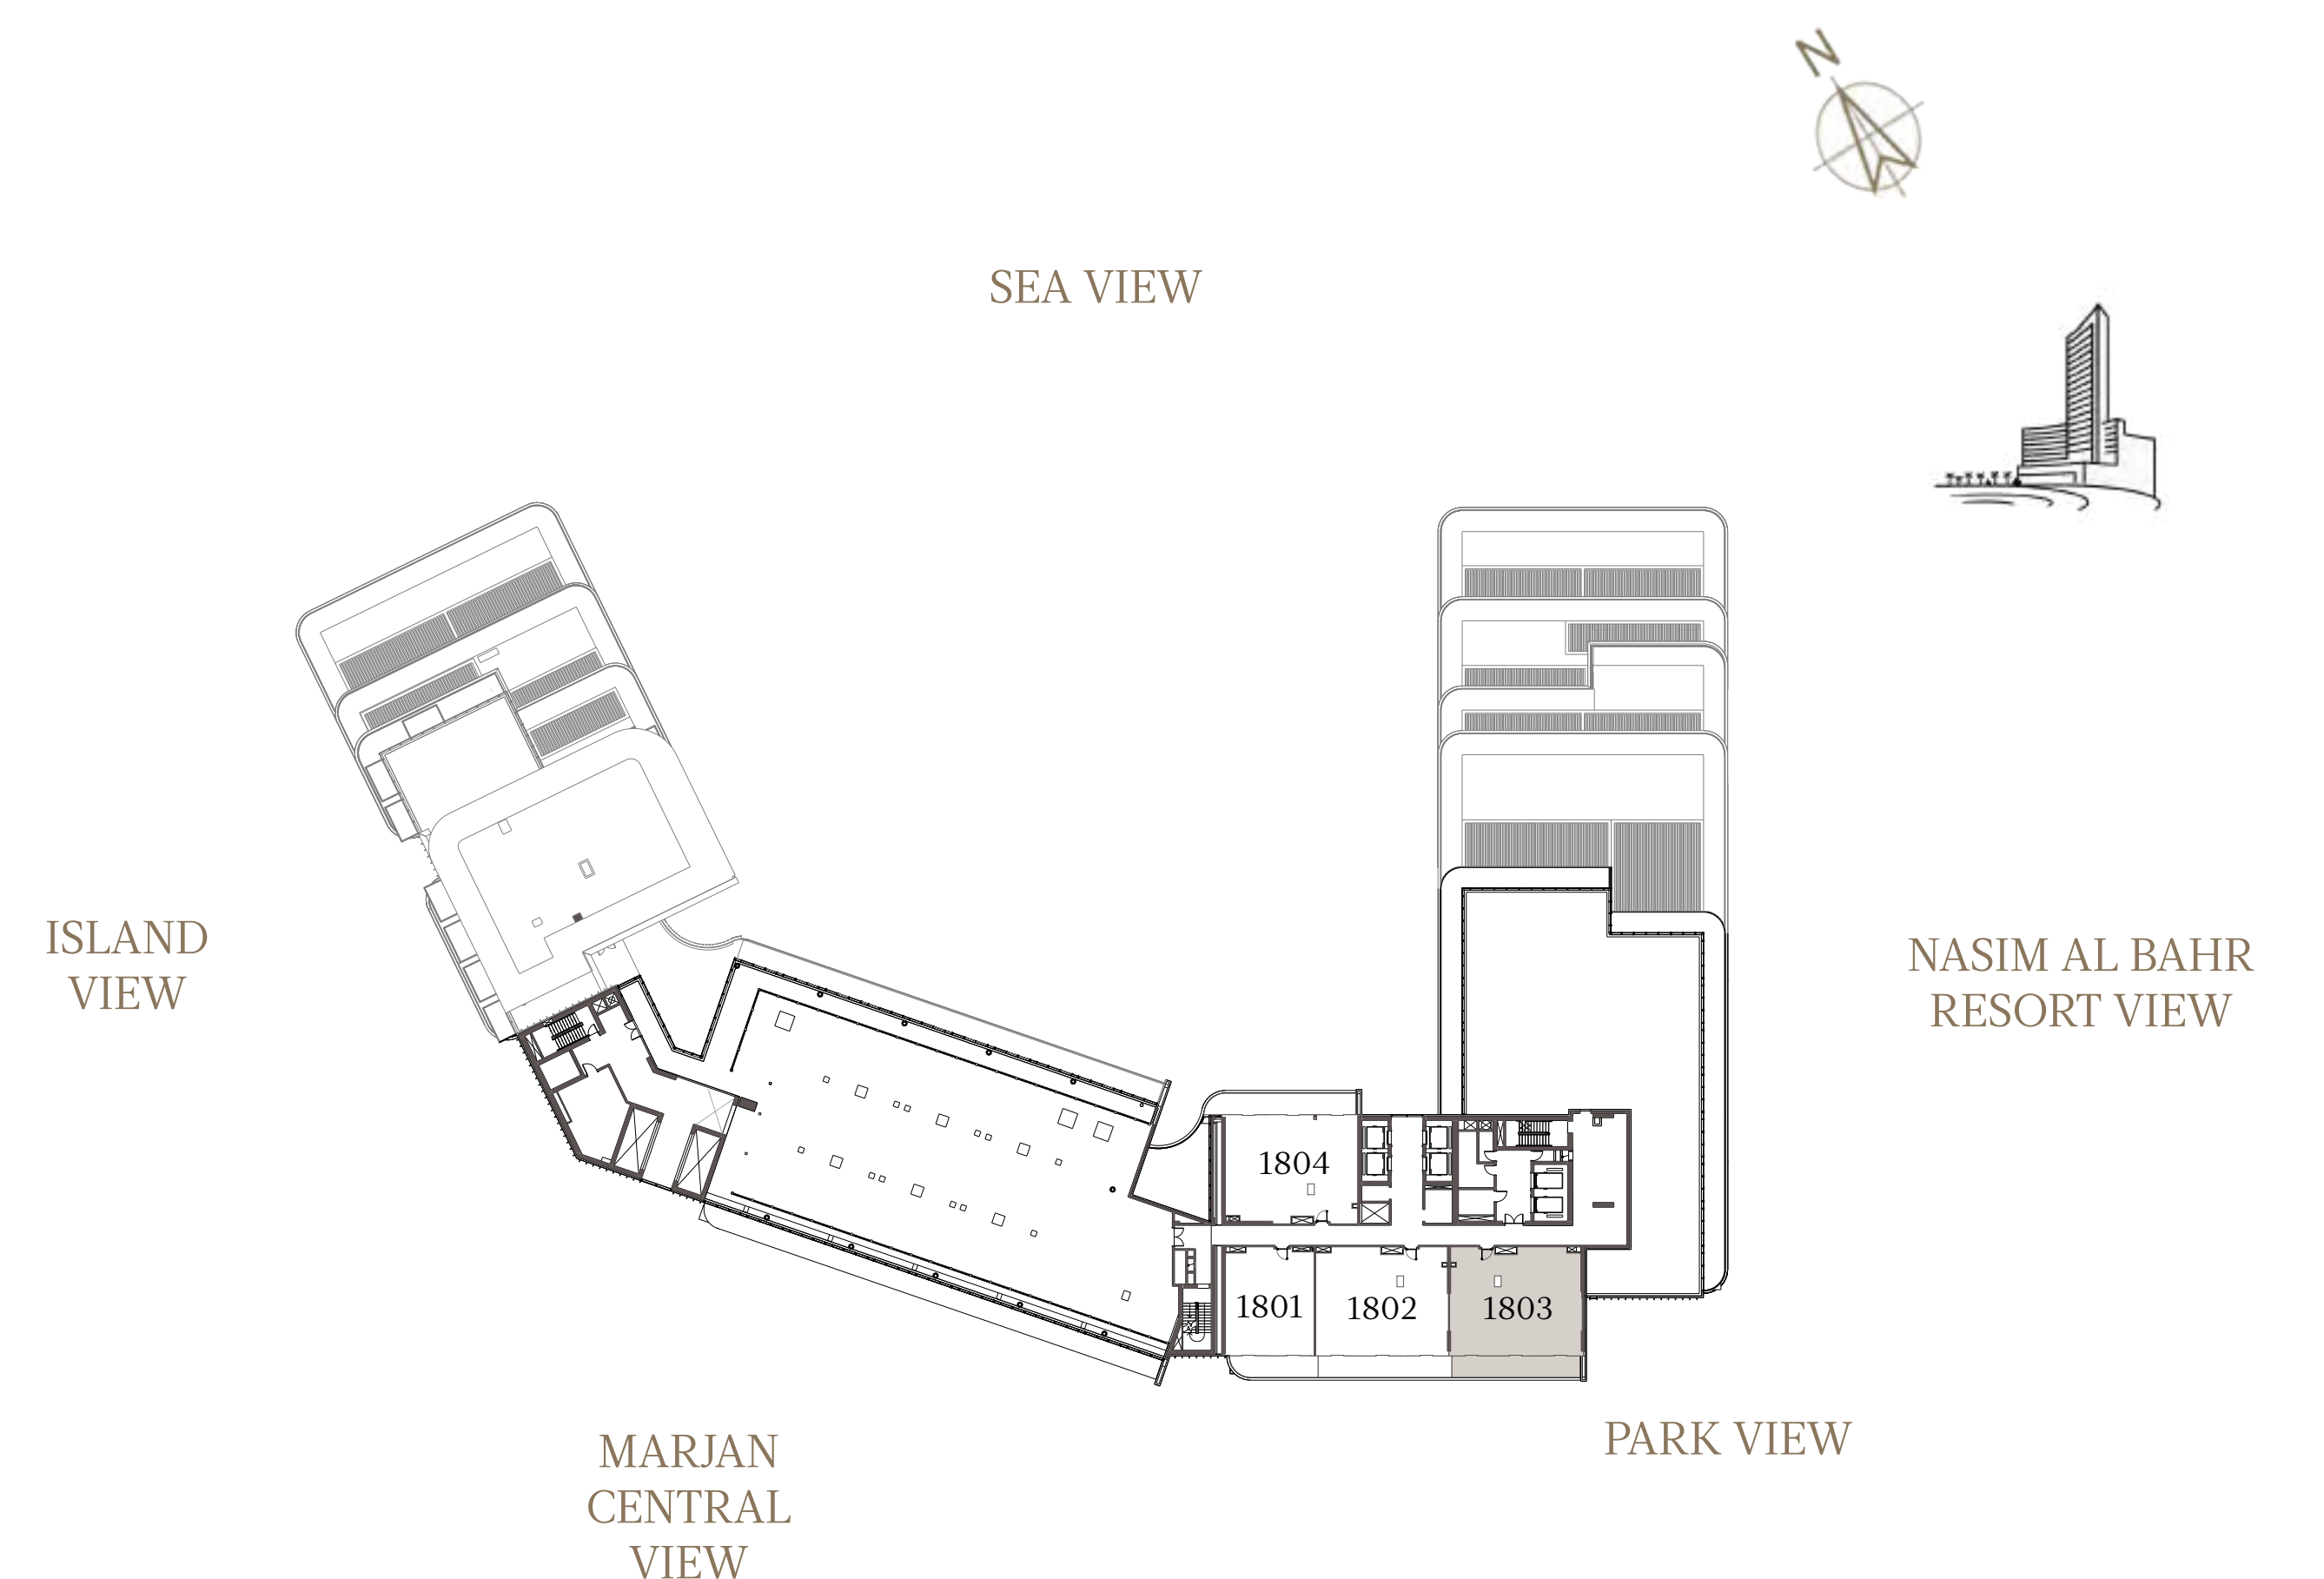

## UNIT - 1801

INTERNAL AREA	89.41	sq.m.	962.40	sq.ft.
OUTDOOR AREA	16.51	sq.m.	177.71	sq.ft.
TOTAL AREA	105.92	sq.m.	1140.11	sq.ft.

### UNIT - 1802

INTERNAL AREA	128.32	sq.m.	1381.22	sq.ft.
OUTDOOR AREA	26.30	sq.m.	283.09	sq.ft.
TOTAL AREA	154.62	sq.m.	1664.32	sq.ft.

## 2 BEDROOM-1A

### UNIT - 1803

INTERNAL AREA	127.53	sq.m.	1372.72	sq.ft.
OUTDOOR AREA	25.89	sq.m.	278.68	sq.ft.
TOTAL AREA	153.42	sq.m.	1651.40	sq.ft.