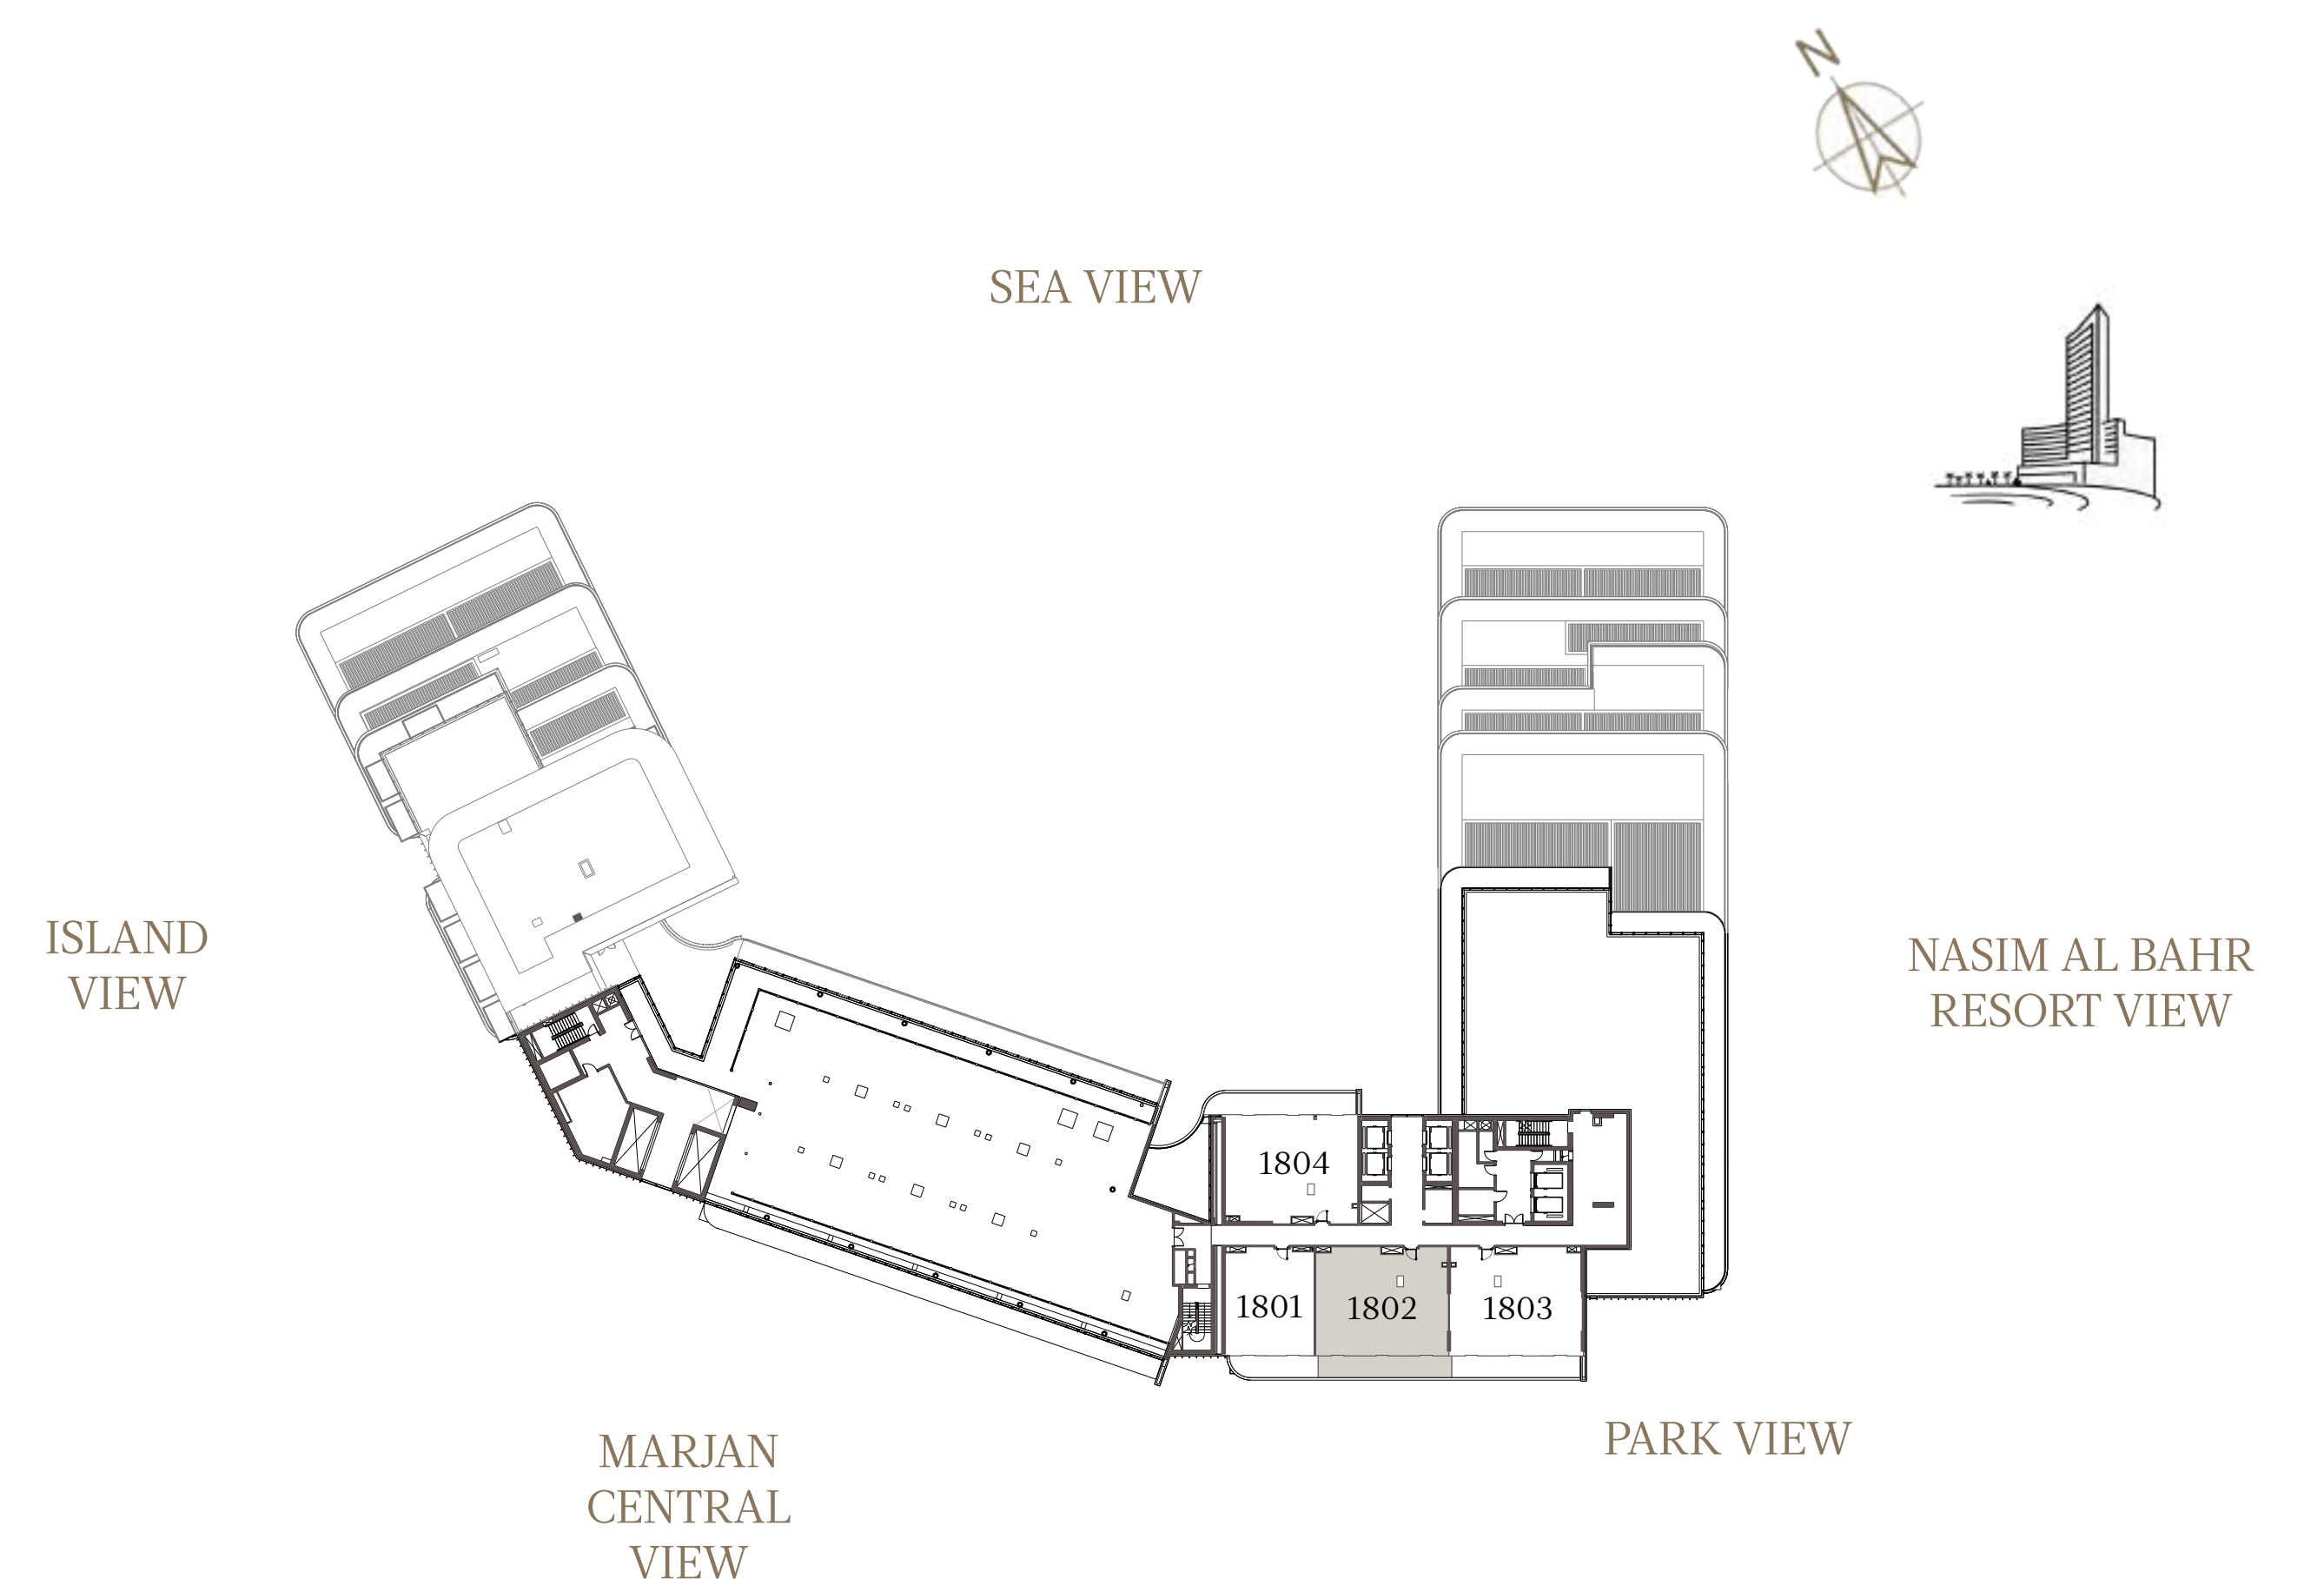

# 1 BEDROOM-1A

## UNIT - 1801

INTERNAL AREA	89.41	sq.m.	962.40	sq.ft.
OUTDOOR AREA	16.51	sq.m.	177.71	sq.ft.
TOTAL AREA	105.92	sq.m.	1140.11	sq.ft.

## 2 BEDROOM-1A

### UNIT - 1802

INTERNAL AREA	128.32	sq.m.	1381.22	sq.ft.
OUTDOOR AREA	26.30	sq.m.	283.09	sq.ft.
TOTAL AREA	154.62	sq.m.	1664.32	sq.ft.