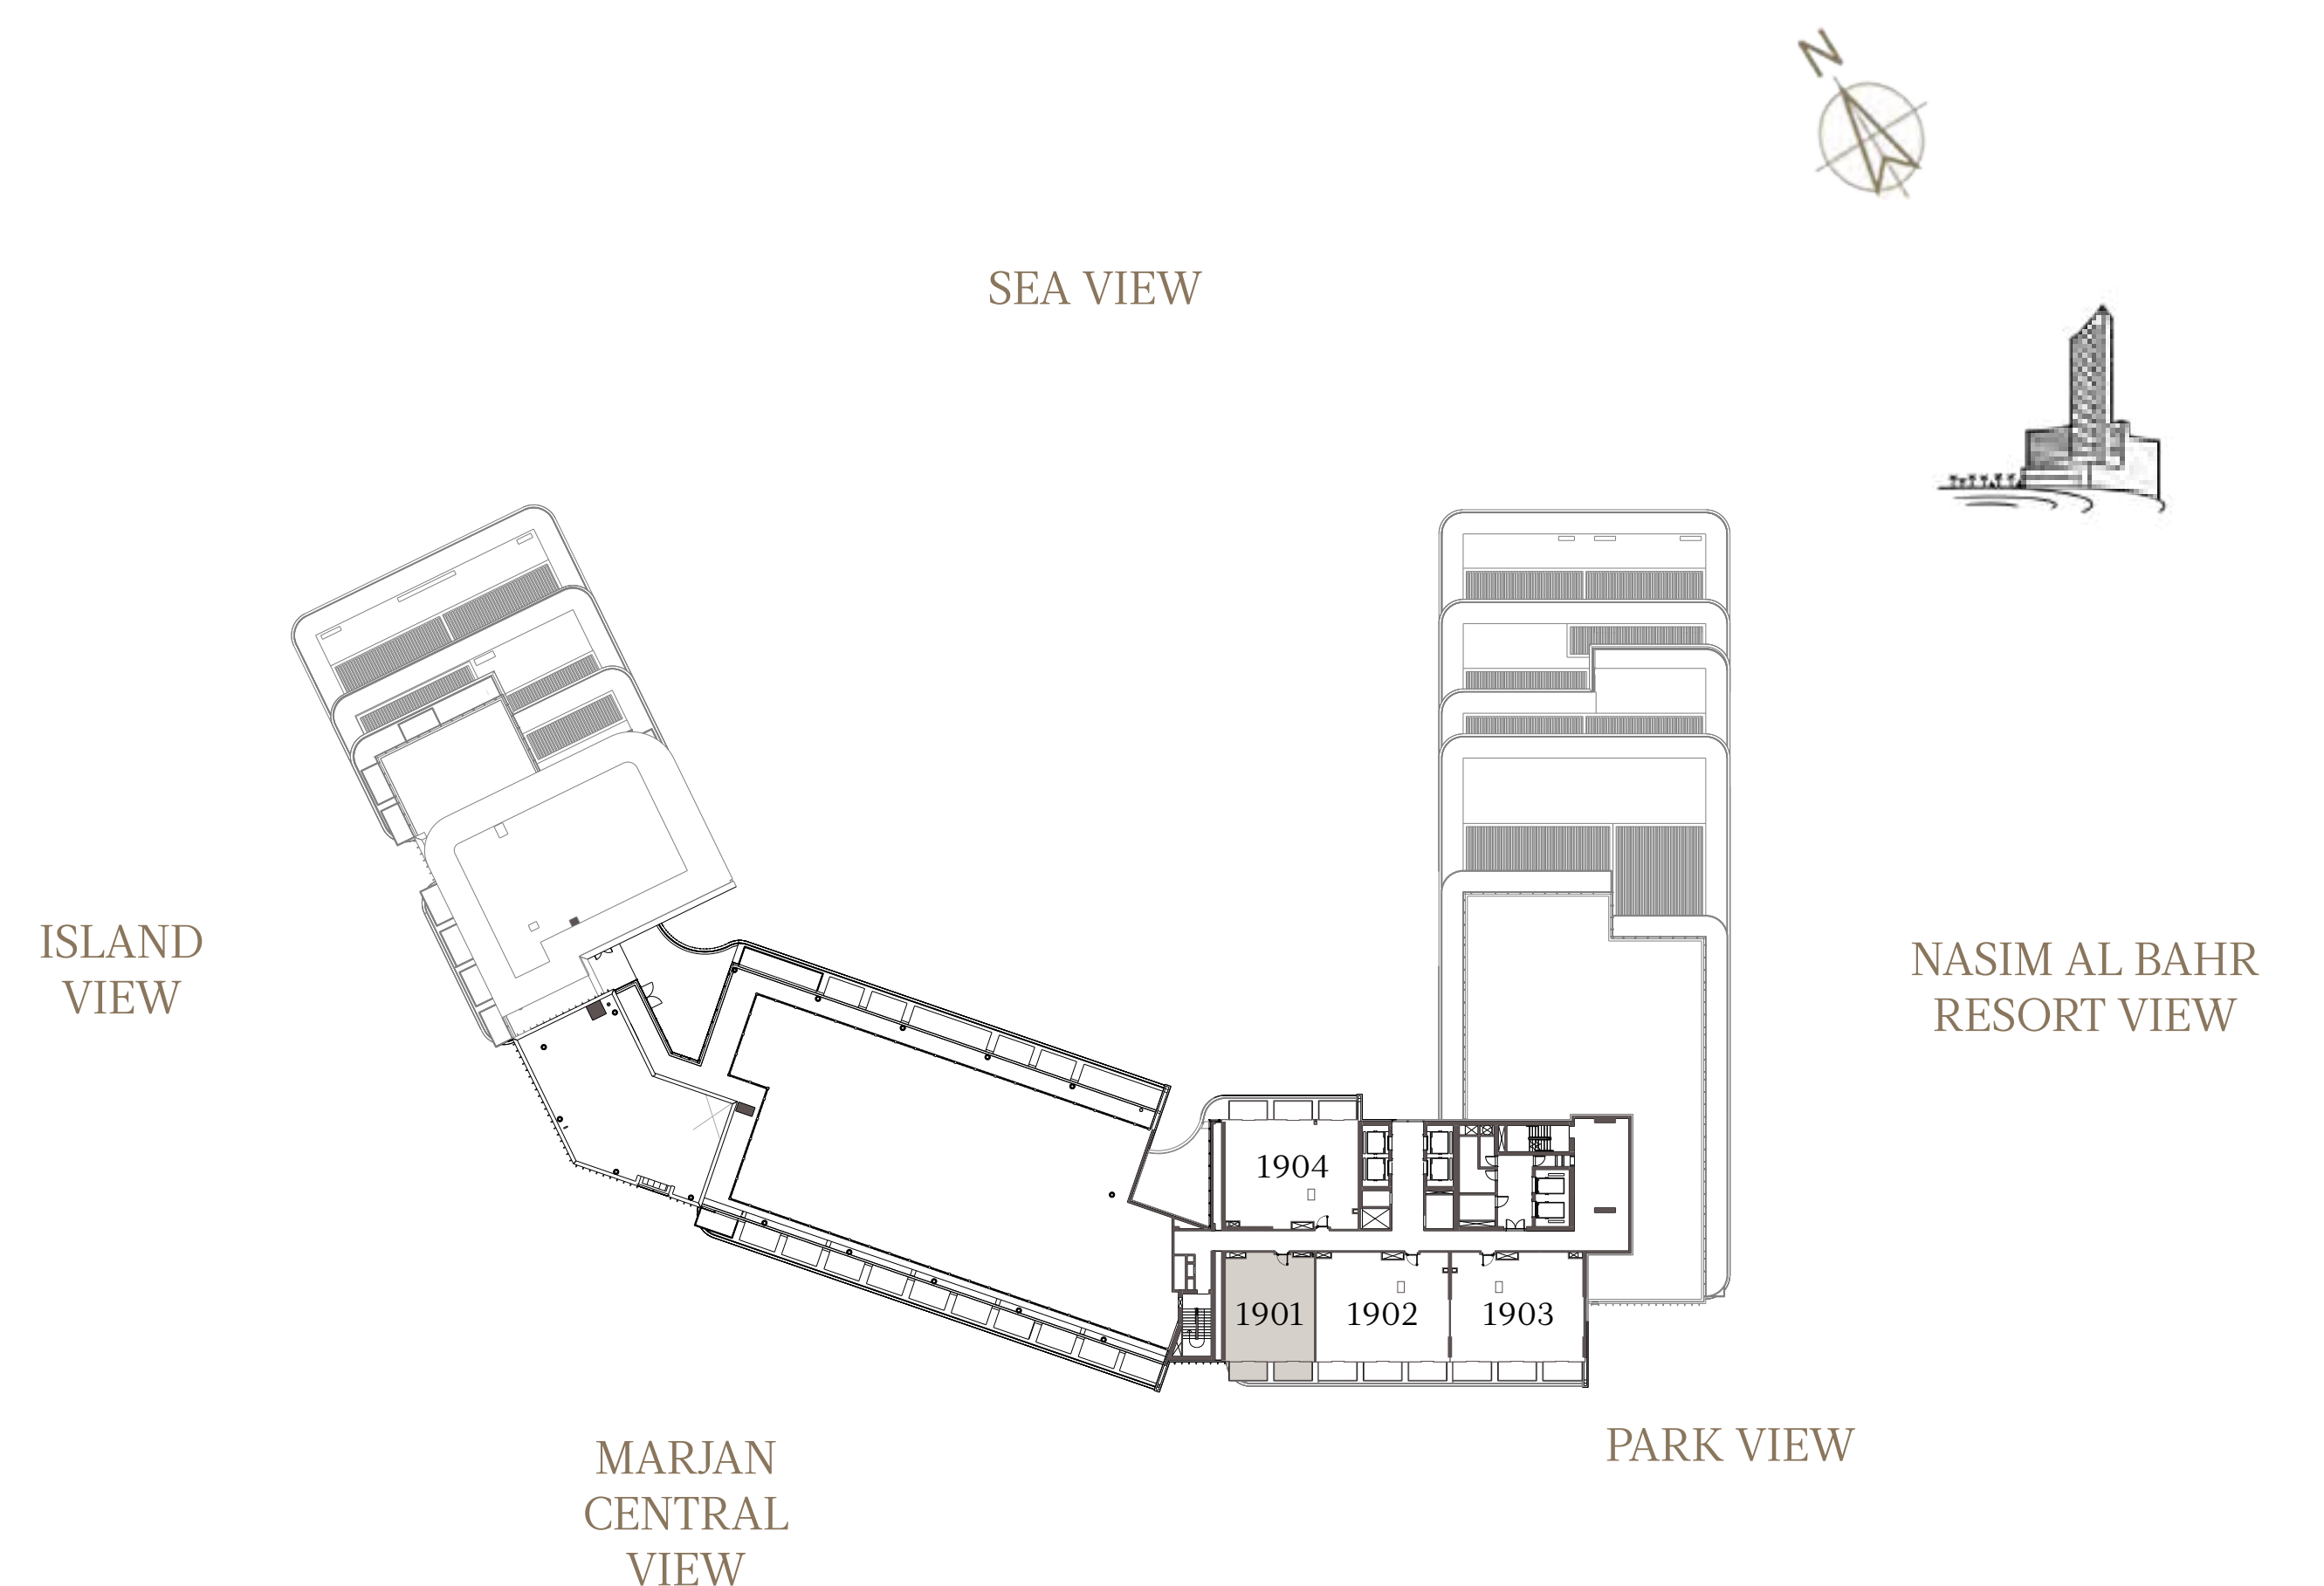

1 BEDROOM-1A

UNIT - 1901

INTERNAL AREA	89.41 sq.m.	962.40 sq.ft.
OUTDOOR AREA	12.56 sq.m.	135.19 sq.ft.
TOTAL AREA	101.97 sq.m.	1097.60 sq.ft.

2 BEDROOM-1A

UNIT - 1902

INTERNAL AREA	128.32	sq.m.	1381.22	sq.ft.
OUTDOOR AREA	18.97	sq.m.	204.19	sq.ft.
TOTAL AREA	147.29	sq.m.	1585.42	sq.ft.

2 BEDROOM-1A

UNIT - 1903

INTERNAL AREA	128.33	sq.m.	1381.33	sq.ft.
OUTDOOR AREA	19.70	sq.m.	212.05	sq.ft.
TOTAL AREA	148.03	sq.m.	1593.38	sq.ft.

2 BEDROOM-1A

UNIT - 1904

INTERNAL AREA	129.07	sq.m.	1389.30	sq.ft.
OUTDOOR AREA	19.32	sq.m.	207.96	sq.ft.
TOTAL AREA	148.39	sq.m.	1597.26	sq.ft.