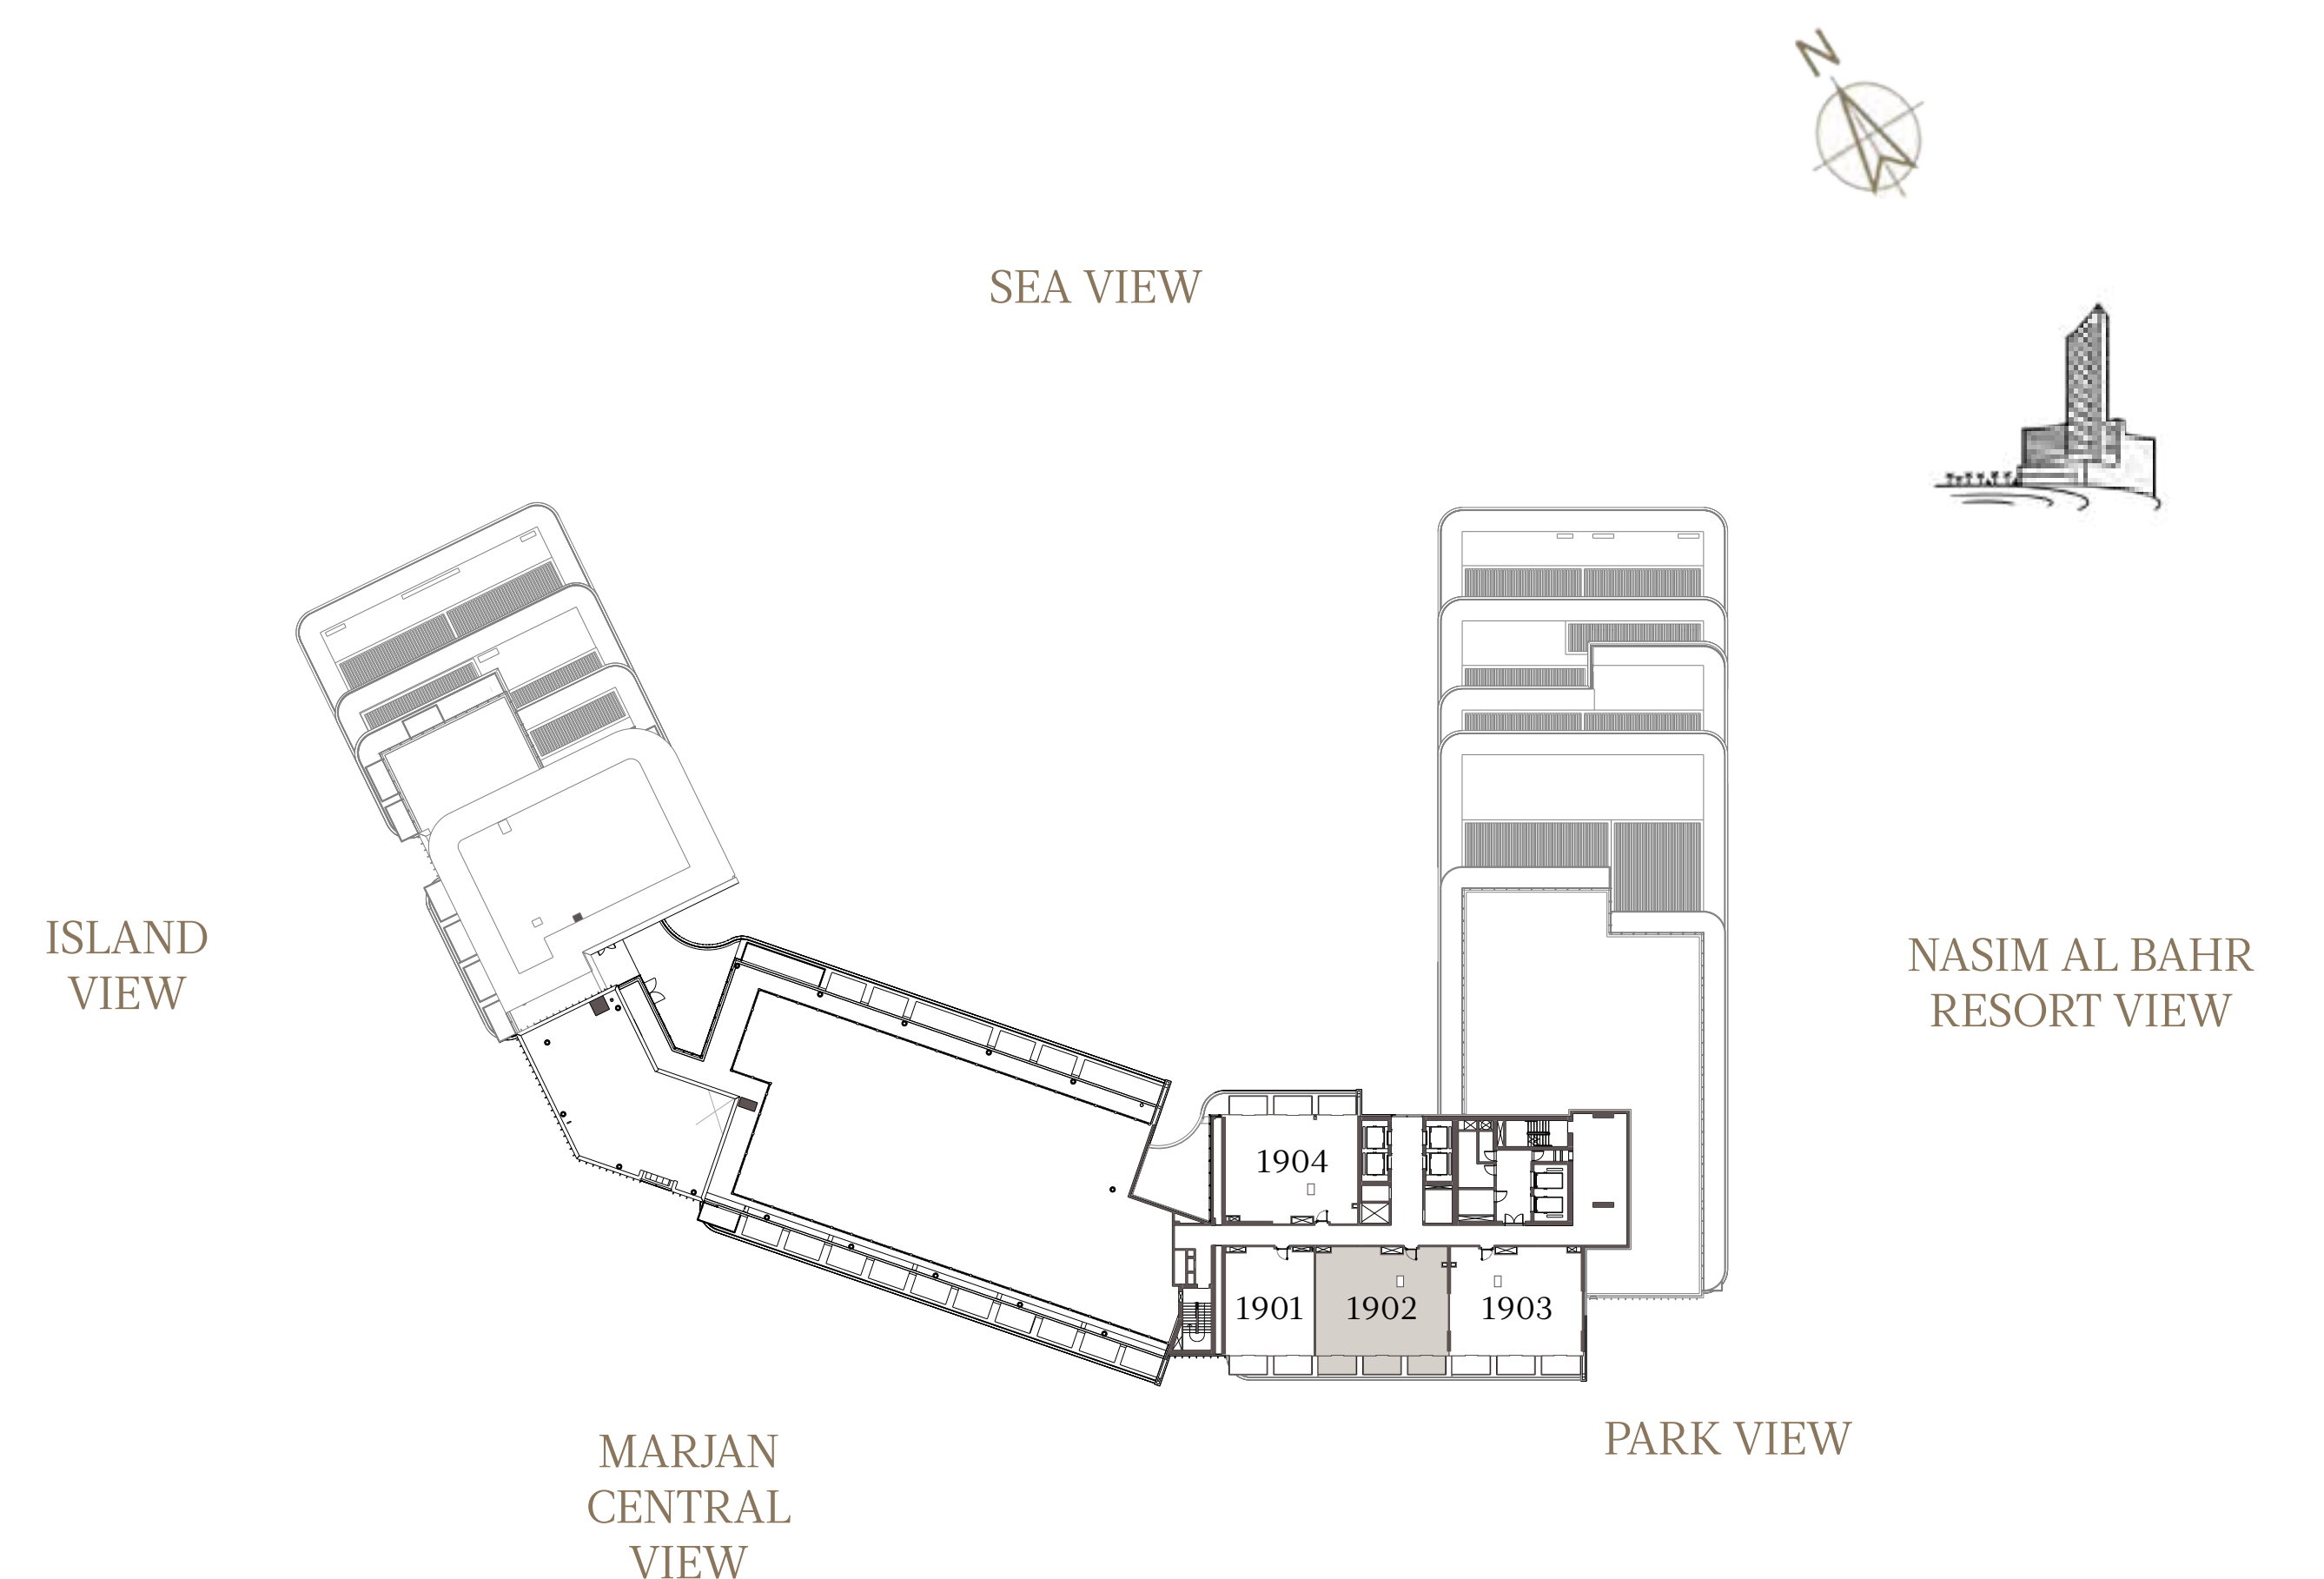

1 BEDROOM-1A

UNIT - 1901

INTERNAL AREA	89.41 sq.m.	962.40 sq.ft.
OUTDOOR AREA	12.56 sq.m.	135.19 sq.ft.
TOTAL AREA	101.97 sq.m.	1097.60 sq.ft.

2 BEDROOM-1A

UNIT - 1902

INTERNAL AREA	128.32	sq.m.	1381.22	sq.ft.
OUTDOOR AREA	18.97	sq.m.	204.19	sq.ft.
TOTAL AREA	147.29	sq.m.	1585.42	sq.ft.

2 BEDROOM-1A

UNIT - 1903

INTERNAL AREA	128.33	sq.m.	1381.33	sq.ft.
OUTDOOR AREA	19.70	sq.m.	212.05	sq.ft.
TOTAL AREA	148.03	sq.m.	1593.38	sq.ft.

2 BEDROOM-1A

UNIT - 1904

INTERNAL AREA	129.07	sq.m.	1389.30	sq.ft.
OUTDOOR AREA	19.32	sq.m.	207.96	sq.ft.
TOTAL AREA	148.39	sq.m.	1597.26	sq.ft.