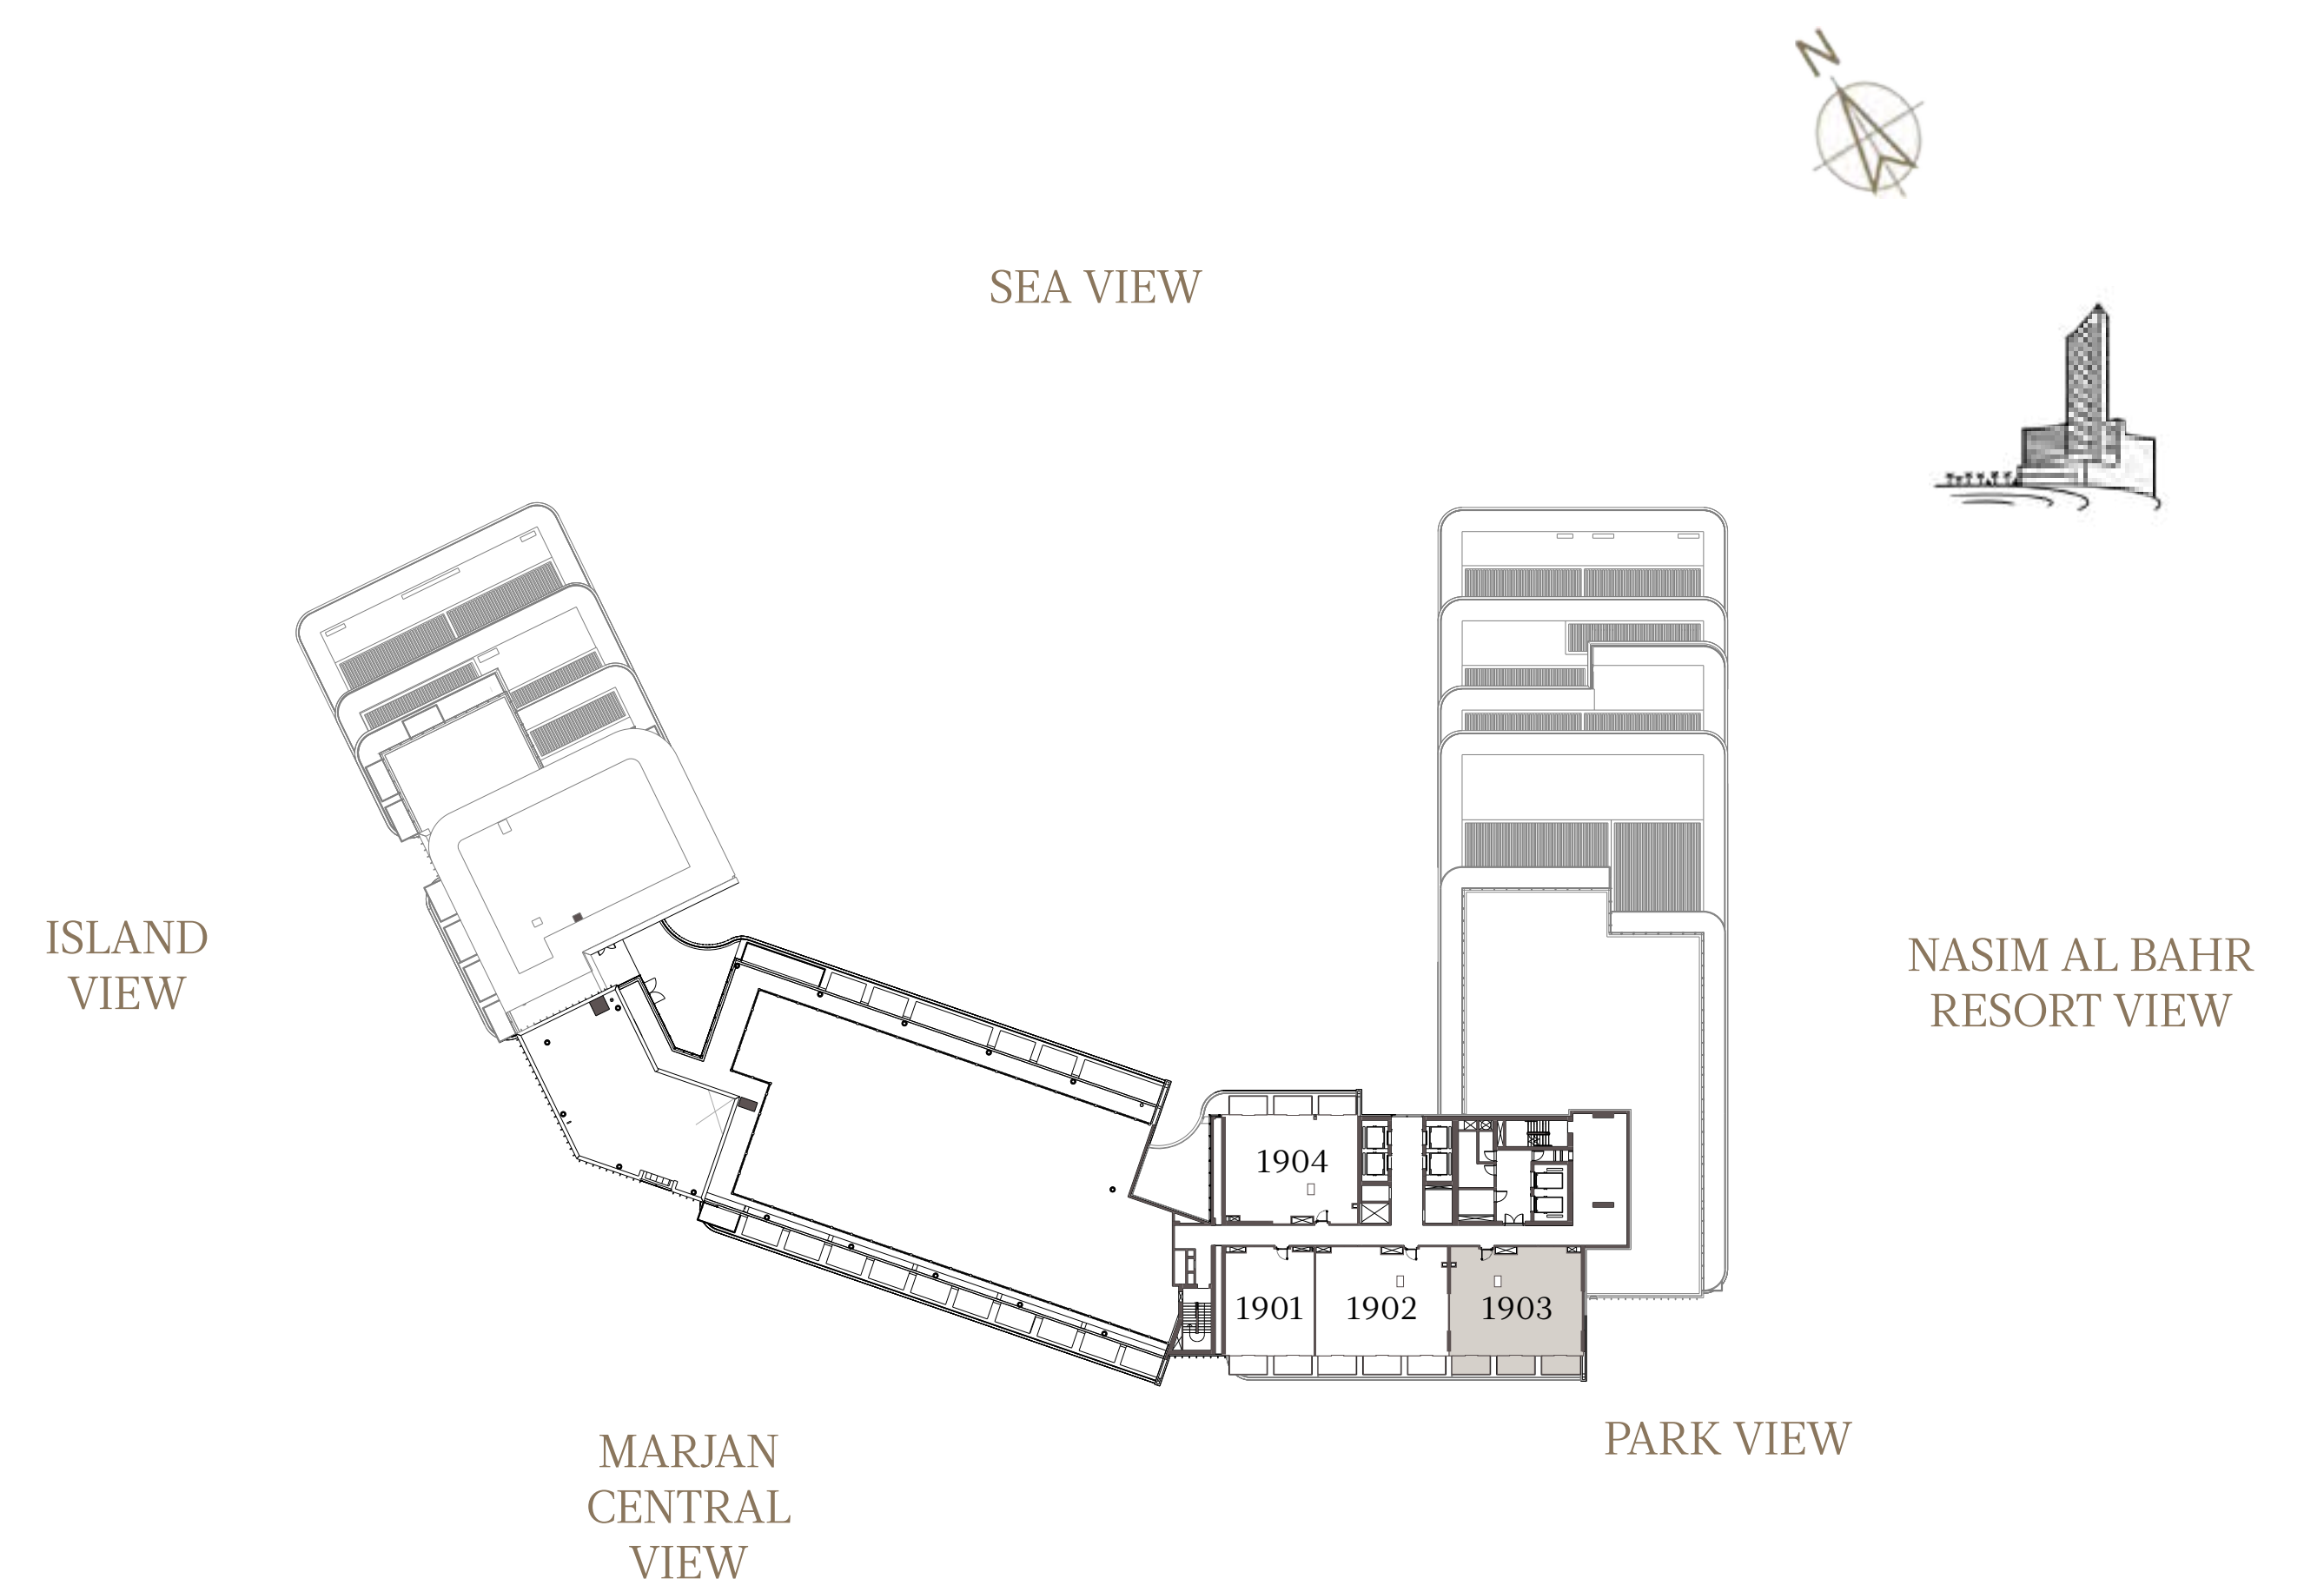

1 BEDROOM-1A

UNIT - 1901

INTERNAL AREA	89.41 sq.m.	962.40 sq.ft.
OUTDOOR AREA	12.56 sq.m.	135.19 sq.ft.
TOTAL AREA	101.97 sq.m.	1097.60 sq.ft.

2 BEDROOM-1A

UNIT - 1902

INTERNAL AREA	128.32	sq.m.	1381.22	sq.ft.
OUTDOOR AREA	18.97	sq.m.	204.19	sq.ft.
TOTAL AREA	147.29	sq.m.	1585.42	sq.ft.

2 BEDROOM-1A

UNIT - 1903

INTERNAL AREA	128.33	sq.m.	1381.33	sq.ft.
OUTDOOR AREA	19.70	sq.m.	212.05	sq.ft.
TOTAL AREA	148.03	sq.m.	1593.38	sq.ft.

2 BEDROOM-1A

UNIT - 1904

INTERNAL AREA	129.07	sq.m.	1389.30	sq.ft.
OUTDOOR AREA	19.32	sq.m.	207.96	sq.ft.
TOTAL AREA	148.39	sq.m.	1597.26	sq.ft.