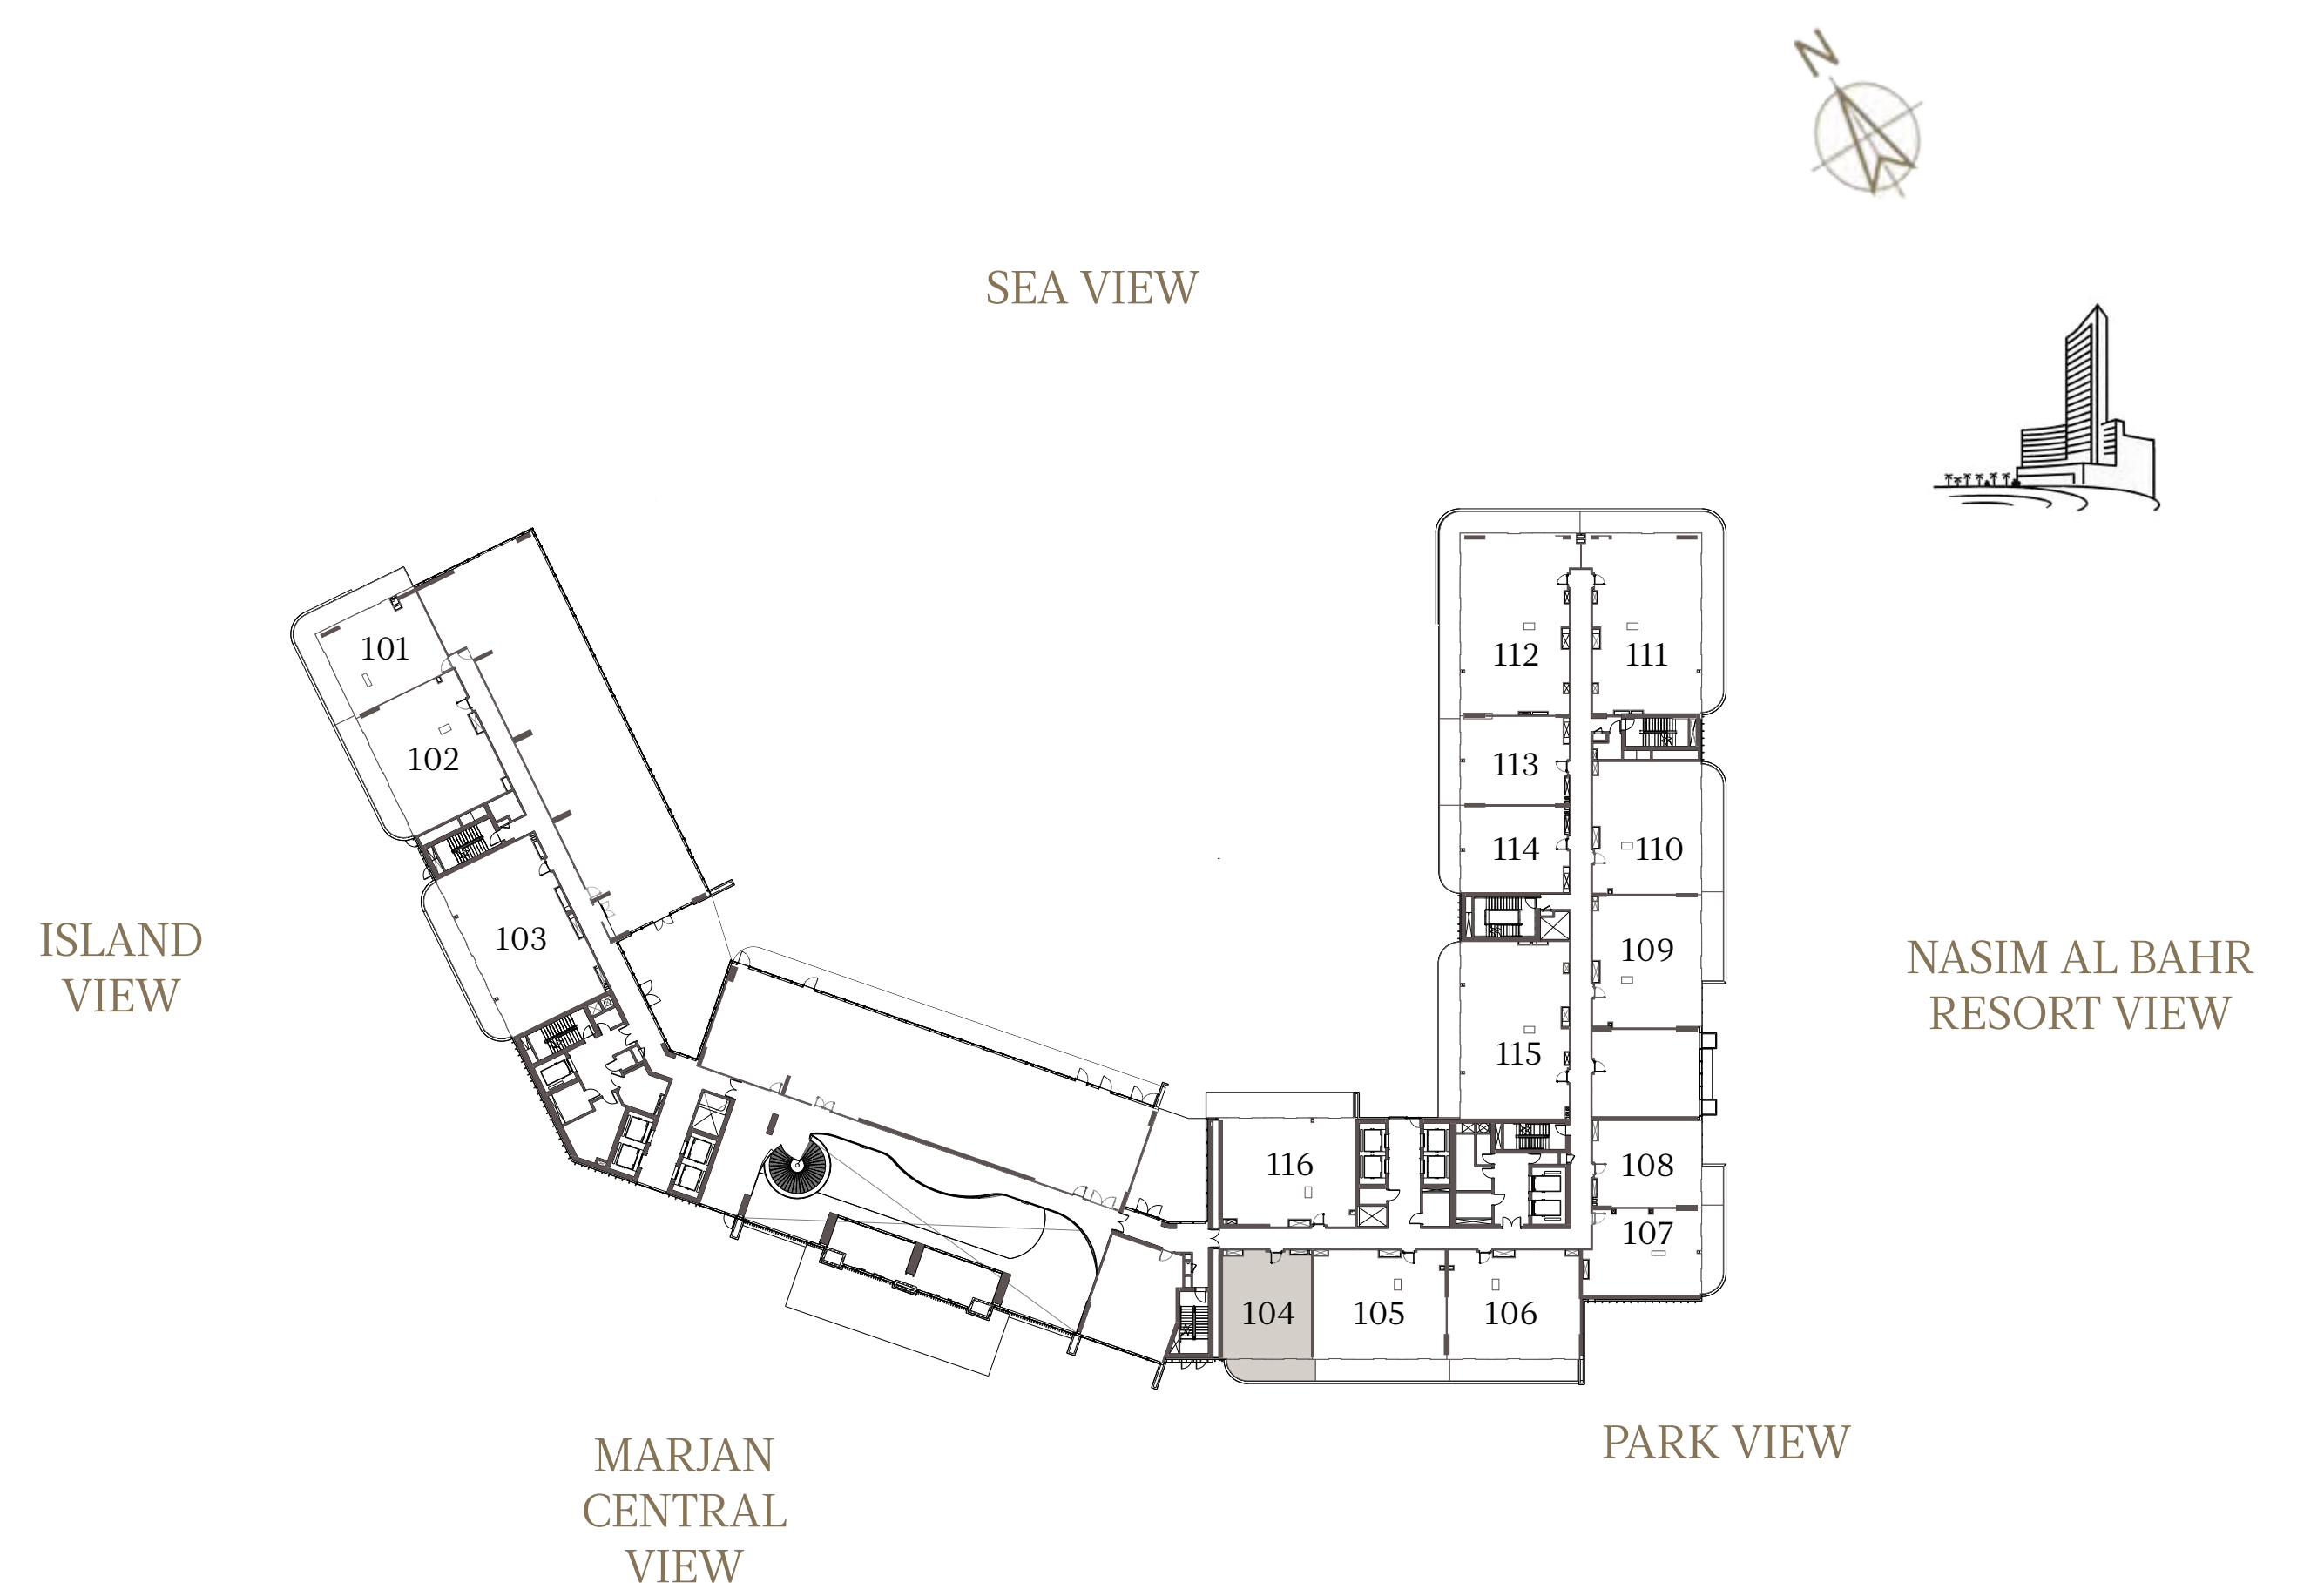

3 BEDROOM-8

UNIT - 103

INTERNAL AREA	165.56	sq.m.	1782.07	sq.ft.
OUTDOOR AREA	31.90	sq.m.	343.37	sq.ft.
TOTAL AREA	197.46	sq.m.	2125.44	sq.ft.

1 BEDROOM-1A

UNIT - 104

INTERNAL AREA	89.37 sq.m.	961.97 sq.ft.
OUTDOOR AREA	16.51 sq.m.	177.71 sq.ft.
TOTAL AREA	105.88 sq.m.	1139.68 sq.ft.

2 BEDROOM-1A

UNIT - 105

INTERNAL AREA	128.31	sq.m.	1381.12	sq.ft.
OUTDOOR AREA	26.31	sq.m.	283.20	sq.ft.
TOTAL AREA	154.62	sq.m.	1664.32	sq.ft.

2 BEDROOM-1A

UNIT - 106

INTERNAL AREA	128.25 sq.m.	1380.47 sq.ft.
OUTDOOR AREA	25.89 sq.m.	278.68 sq.ft.
TOTAL AREA	154.14 sq.m.	1659.15 sq.ft.

1 BEDROOM-CORNER 1

UNIT - 107

INTERNAL AREA	89.61 sq.m.	964.55 sq.ft.
OUTDOOR AREA	16.51 sq.m.	177.71 sq.ft.
TOTAL AREA	106.12 sq.m.	1142.27 sq.ft.

1 BEDROOM-1A

UNIT - 108

INTERNAL AREA	83.25 sq.m.	896.10 sq.ft.
OUTDOOR AREA	7.50 sq.m.	80.73 sq.ft.
TOTAL AREA	90.75 sq.m.	976.82 sq.ft.