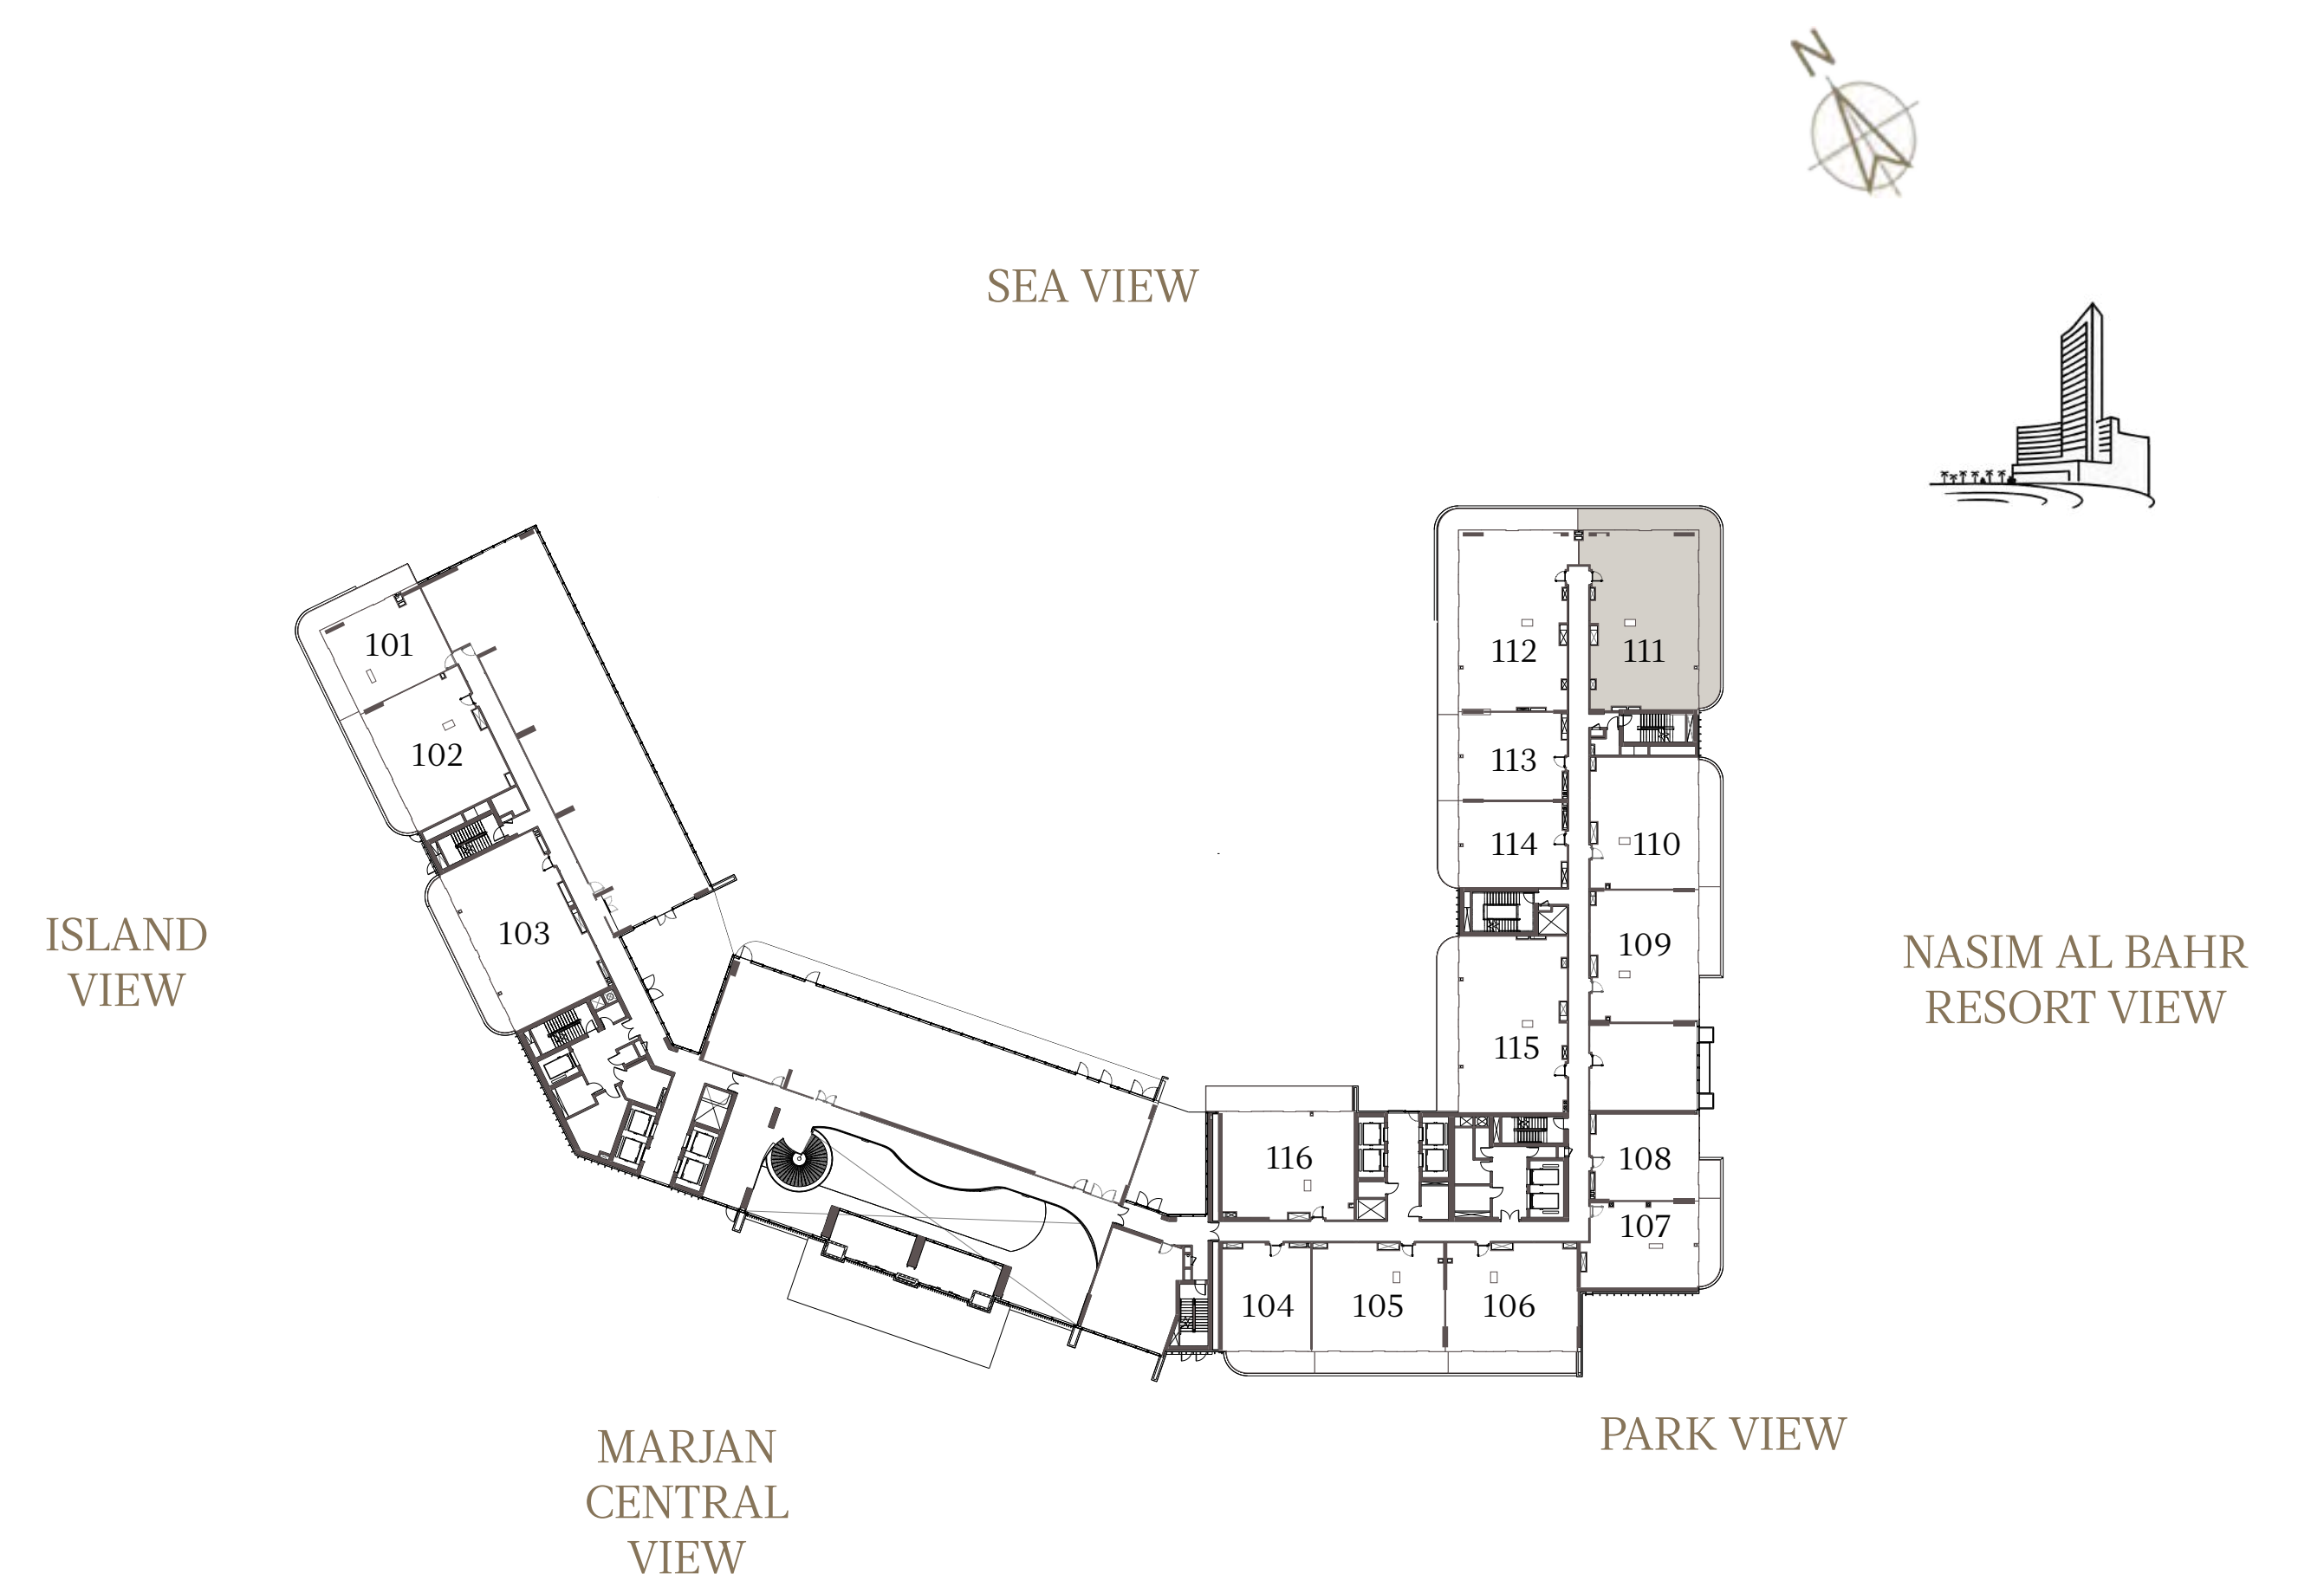

UNIT - 111

INTERNAL AREA	175.84	sq.m.	1892.73	sq.ft.
OUTDOOR AREA	61.22	sq.m.	658.97	sq.ft.
TOTAL AREA	237.06	sq.m.	2551.69	sq.ft.