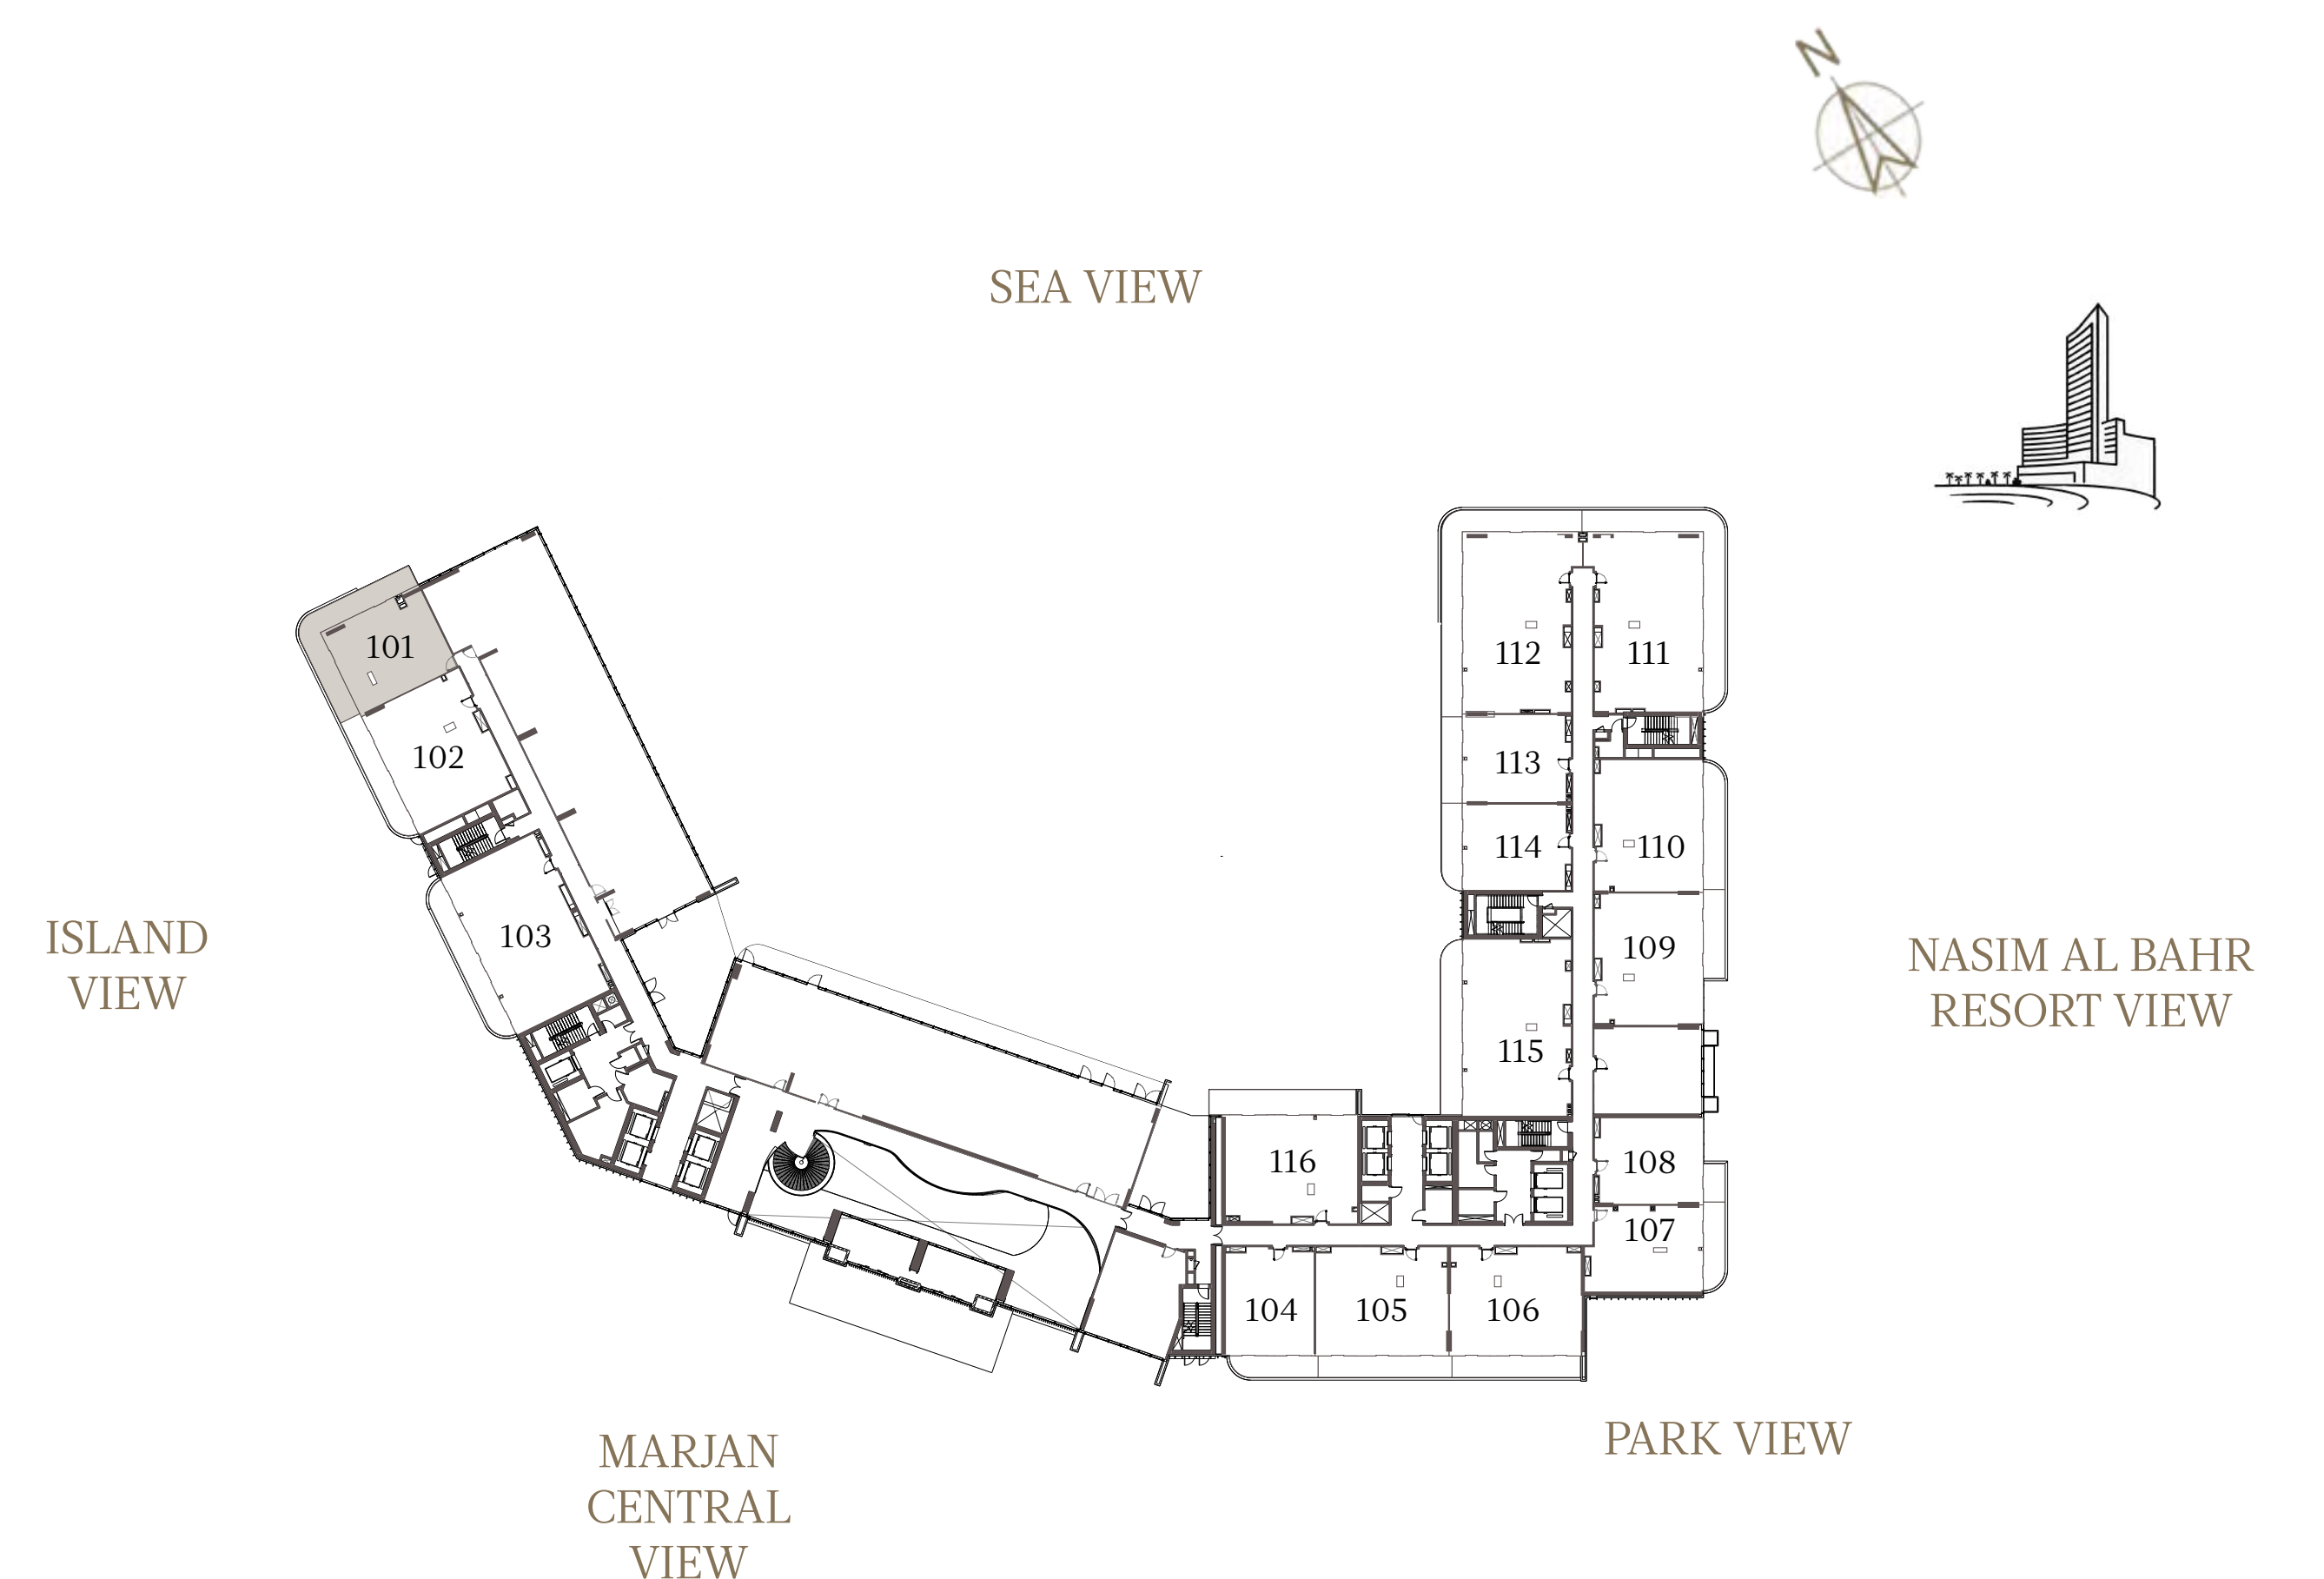

1 BEDROOM-1C

UNIT - 101

INTERNAL AREA	89.30	sq.m.	961.22	sq.ft.
OUTDOOR AREA	42.13	sq.m.	453.48	sq.ft.
TOTAL AREA	131.43	sq.m.	1414.70	sq.ft.

2 BEDROOM-1A

UNIT - 102

INTERNAL AREA	127.40	sq.m.	1371.32	sq.ft.
OUTDOOR AREA	25.28	sq.m.	272.11	sq.ft.
TOTAL AREA	152.68	sq.m.	1643.43	sq.ft.

3 BEDROOM-8

UNIT - 103

INTERNAL AREA	165.56	sq.m.	1782.07	sq.ft.
OUTDOOR AREA	31.90	sq.m.	343.37	sq.ft.
TOTAL AREA	197.46	sq.m.	2125.44	sq.ft.

1 BEDROOM-1A

UNIT - 104

INTERNAL AREA	89.37 sq.m.	961.97 sq.ft.
OUTDOOR AREA	16.51 sq.m.	177.71 sq.ft.
TOTAL AREA	105.88 sq.m.	1139.68 sq.ft.

2 BEDROOM-1A

UNIT - 105

INTERNAL AREA	128.31	sq.m.	1381.12	sq.ft.
OUTDOOR AREA	26.31	sq.m.	283.20	sq.ft.
TOTAL AREA	154.62	sq.m.	1664.32	sq.ft.

2 BEDROOM-1A

UNIT - 106

INTERNAL AREA	128.25 sq.m.	1380.47 sq.ft.
OUTDOOR AREA	25.89 sq.m.	278.68 sq.ft.
TOTAL AREA	154.14 sq.m.	1659.15 sq.ft.