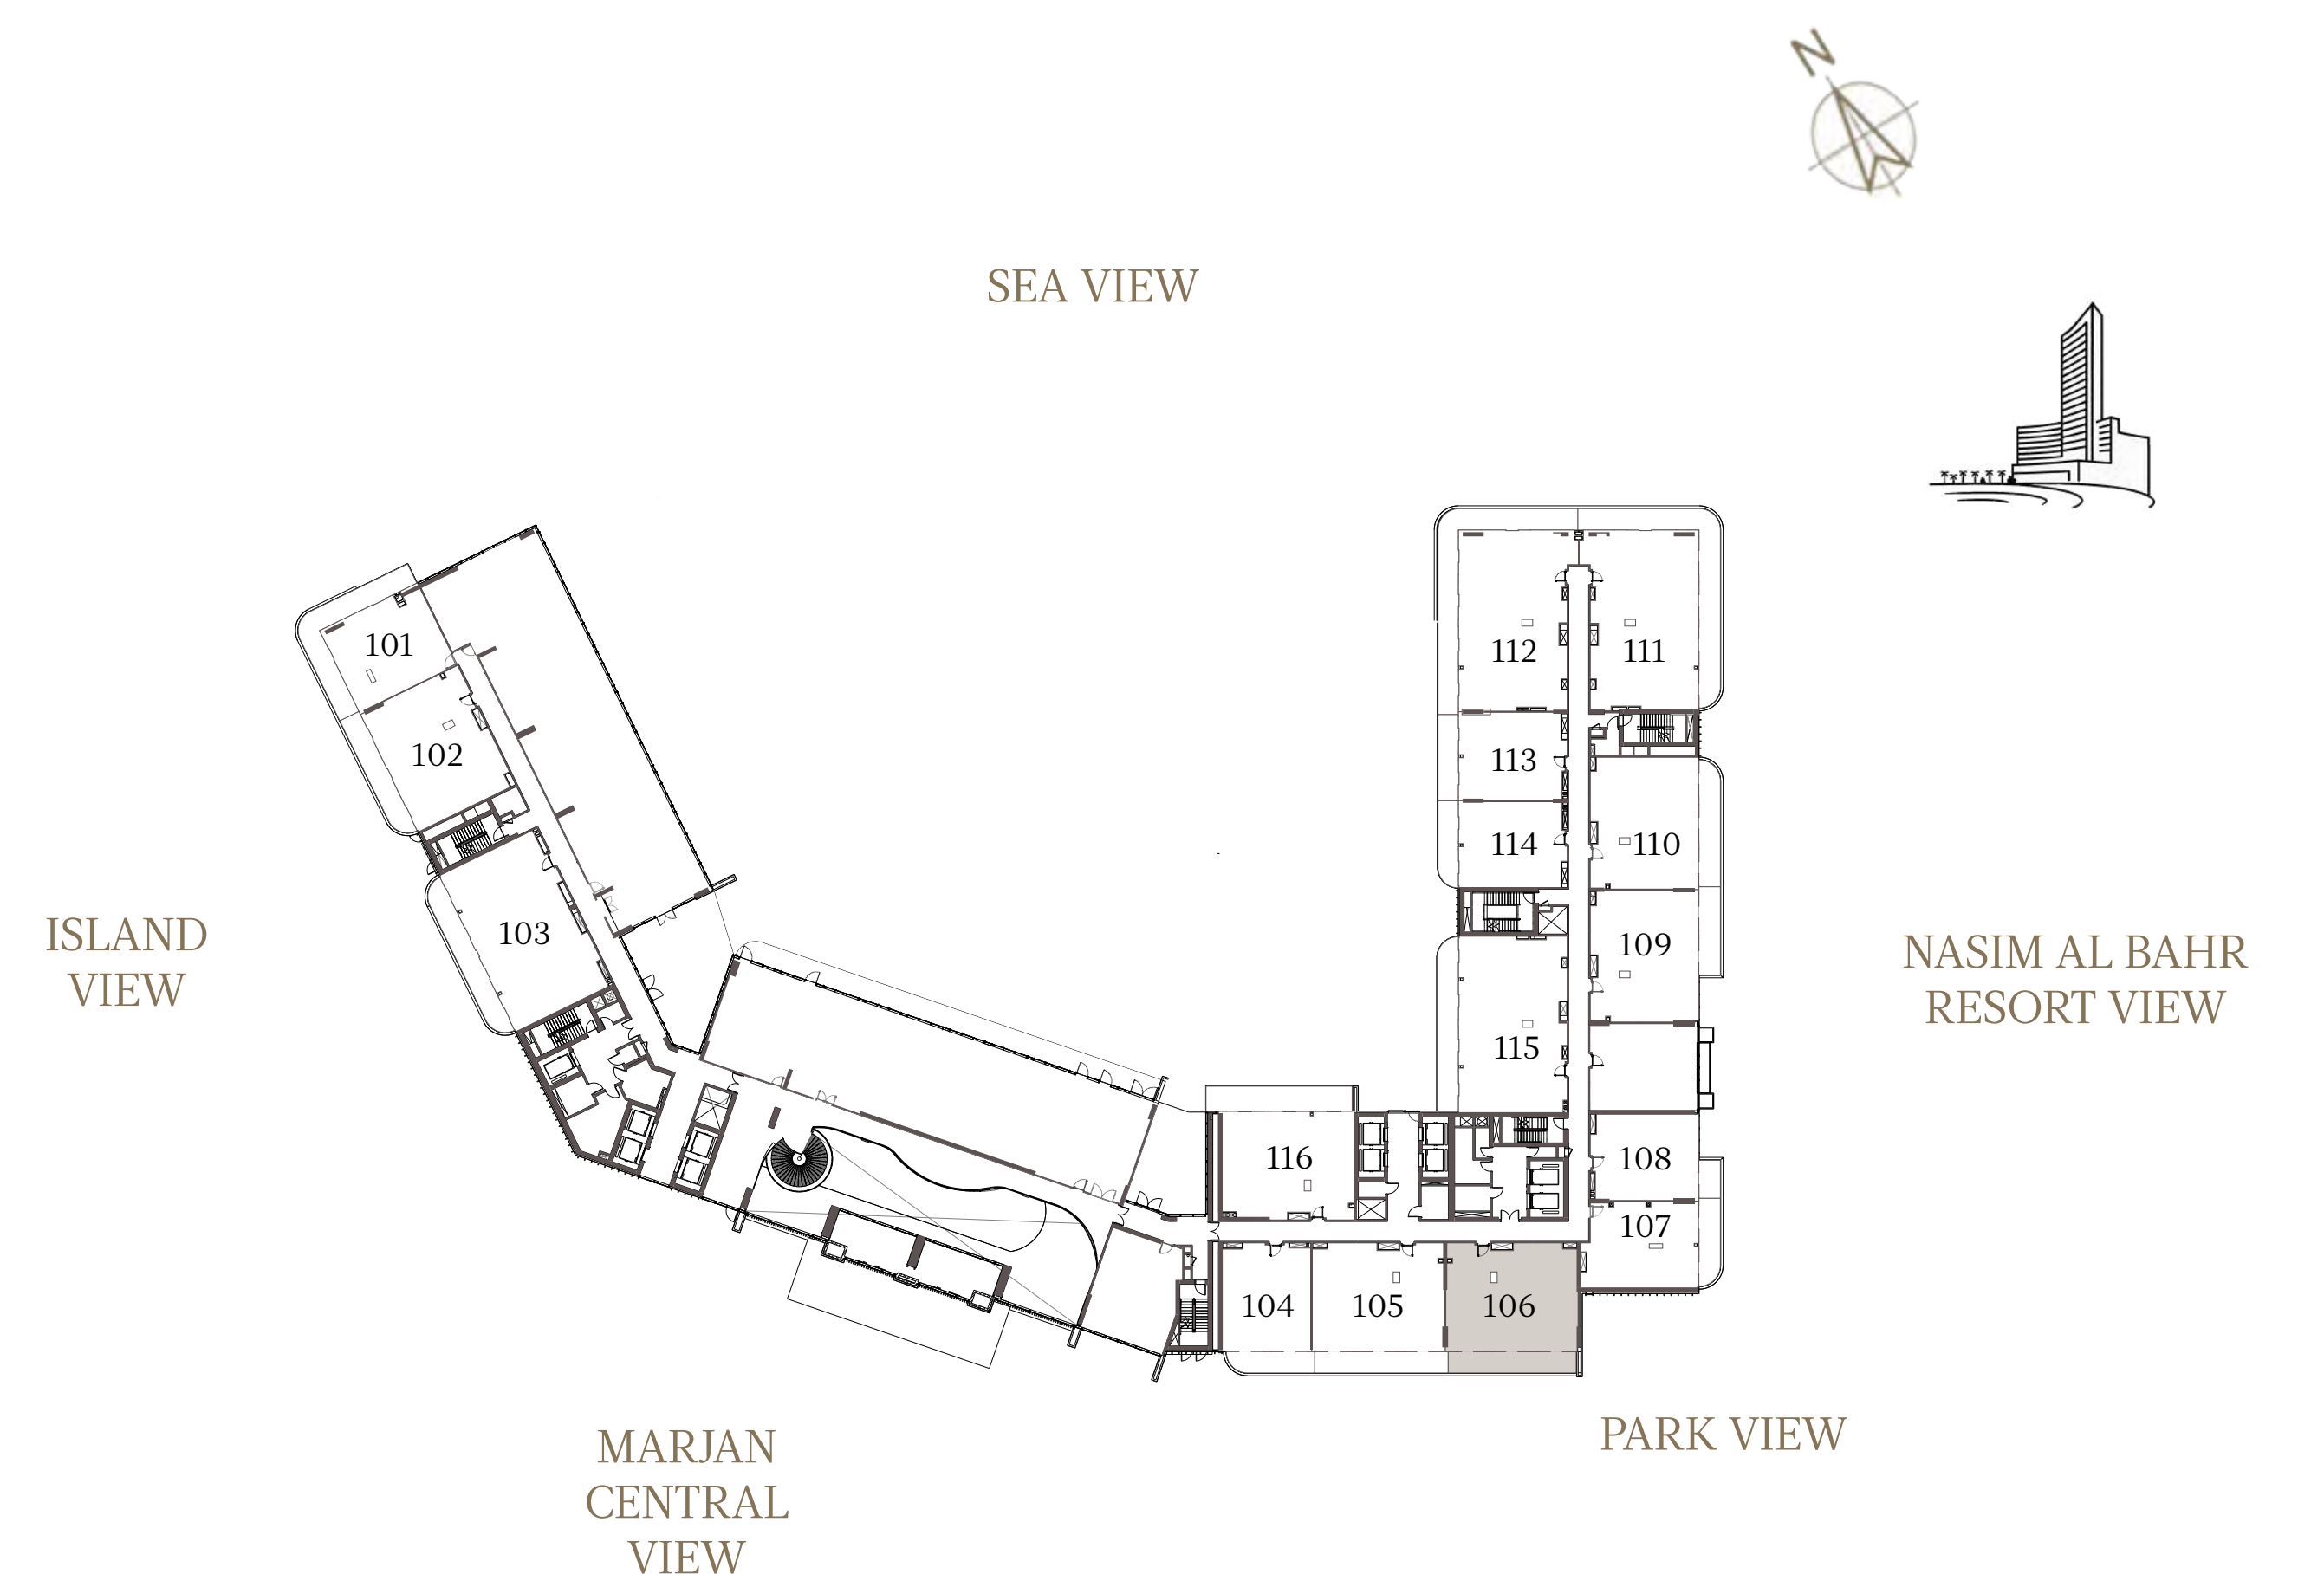

2 BEDROOM-1A

UNIT - 105

INTERNAL AREA	128.31	sq.m.	1381.12	sq.ft.
OUTDOOR AREA	26.31	sq.m.	283.20	sq.ft.
TOTAL AREA	154.62	sq.m.	1664.32	sq.ft.

2 BEDROOM-1A

UNIT - 106

INTERNAL AREA	128.25 sq.m.	1380.47 sq.ft.
OUTDOOR AREA	25.89 sq.m.	278.68 sq.ft.
TOTAL AREA	154.14 sq.m.	1659.15 sq.ft.

1 BEDROOM-CORNER 1

UNIT - 107

INTERNAL AREA	89.61 sq.m.	964.55 sq.ft.
OUTDOOR AREA	16.51 sq.m.	177.71 sq.ft.
TOTAL AREA	106.12 sq.m.	1142.27 sq.ft.

1 BEDROOM-1A

UNIT - 108

INTERNAL AREA	83.25 sq.m.	896.10 sq.ft.
OUTDOOR AREA	7.50 sq.m.	80.73 sq.ft.
TOTAL AREA	90.75 sq.m.	976.82 sq.ft.