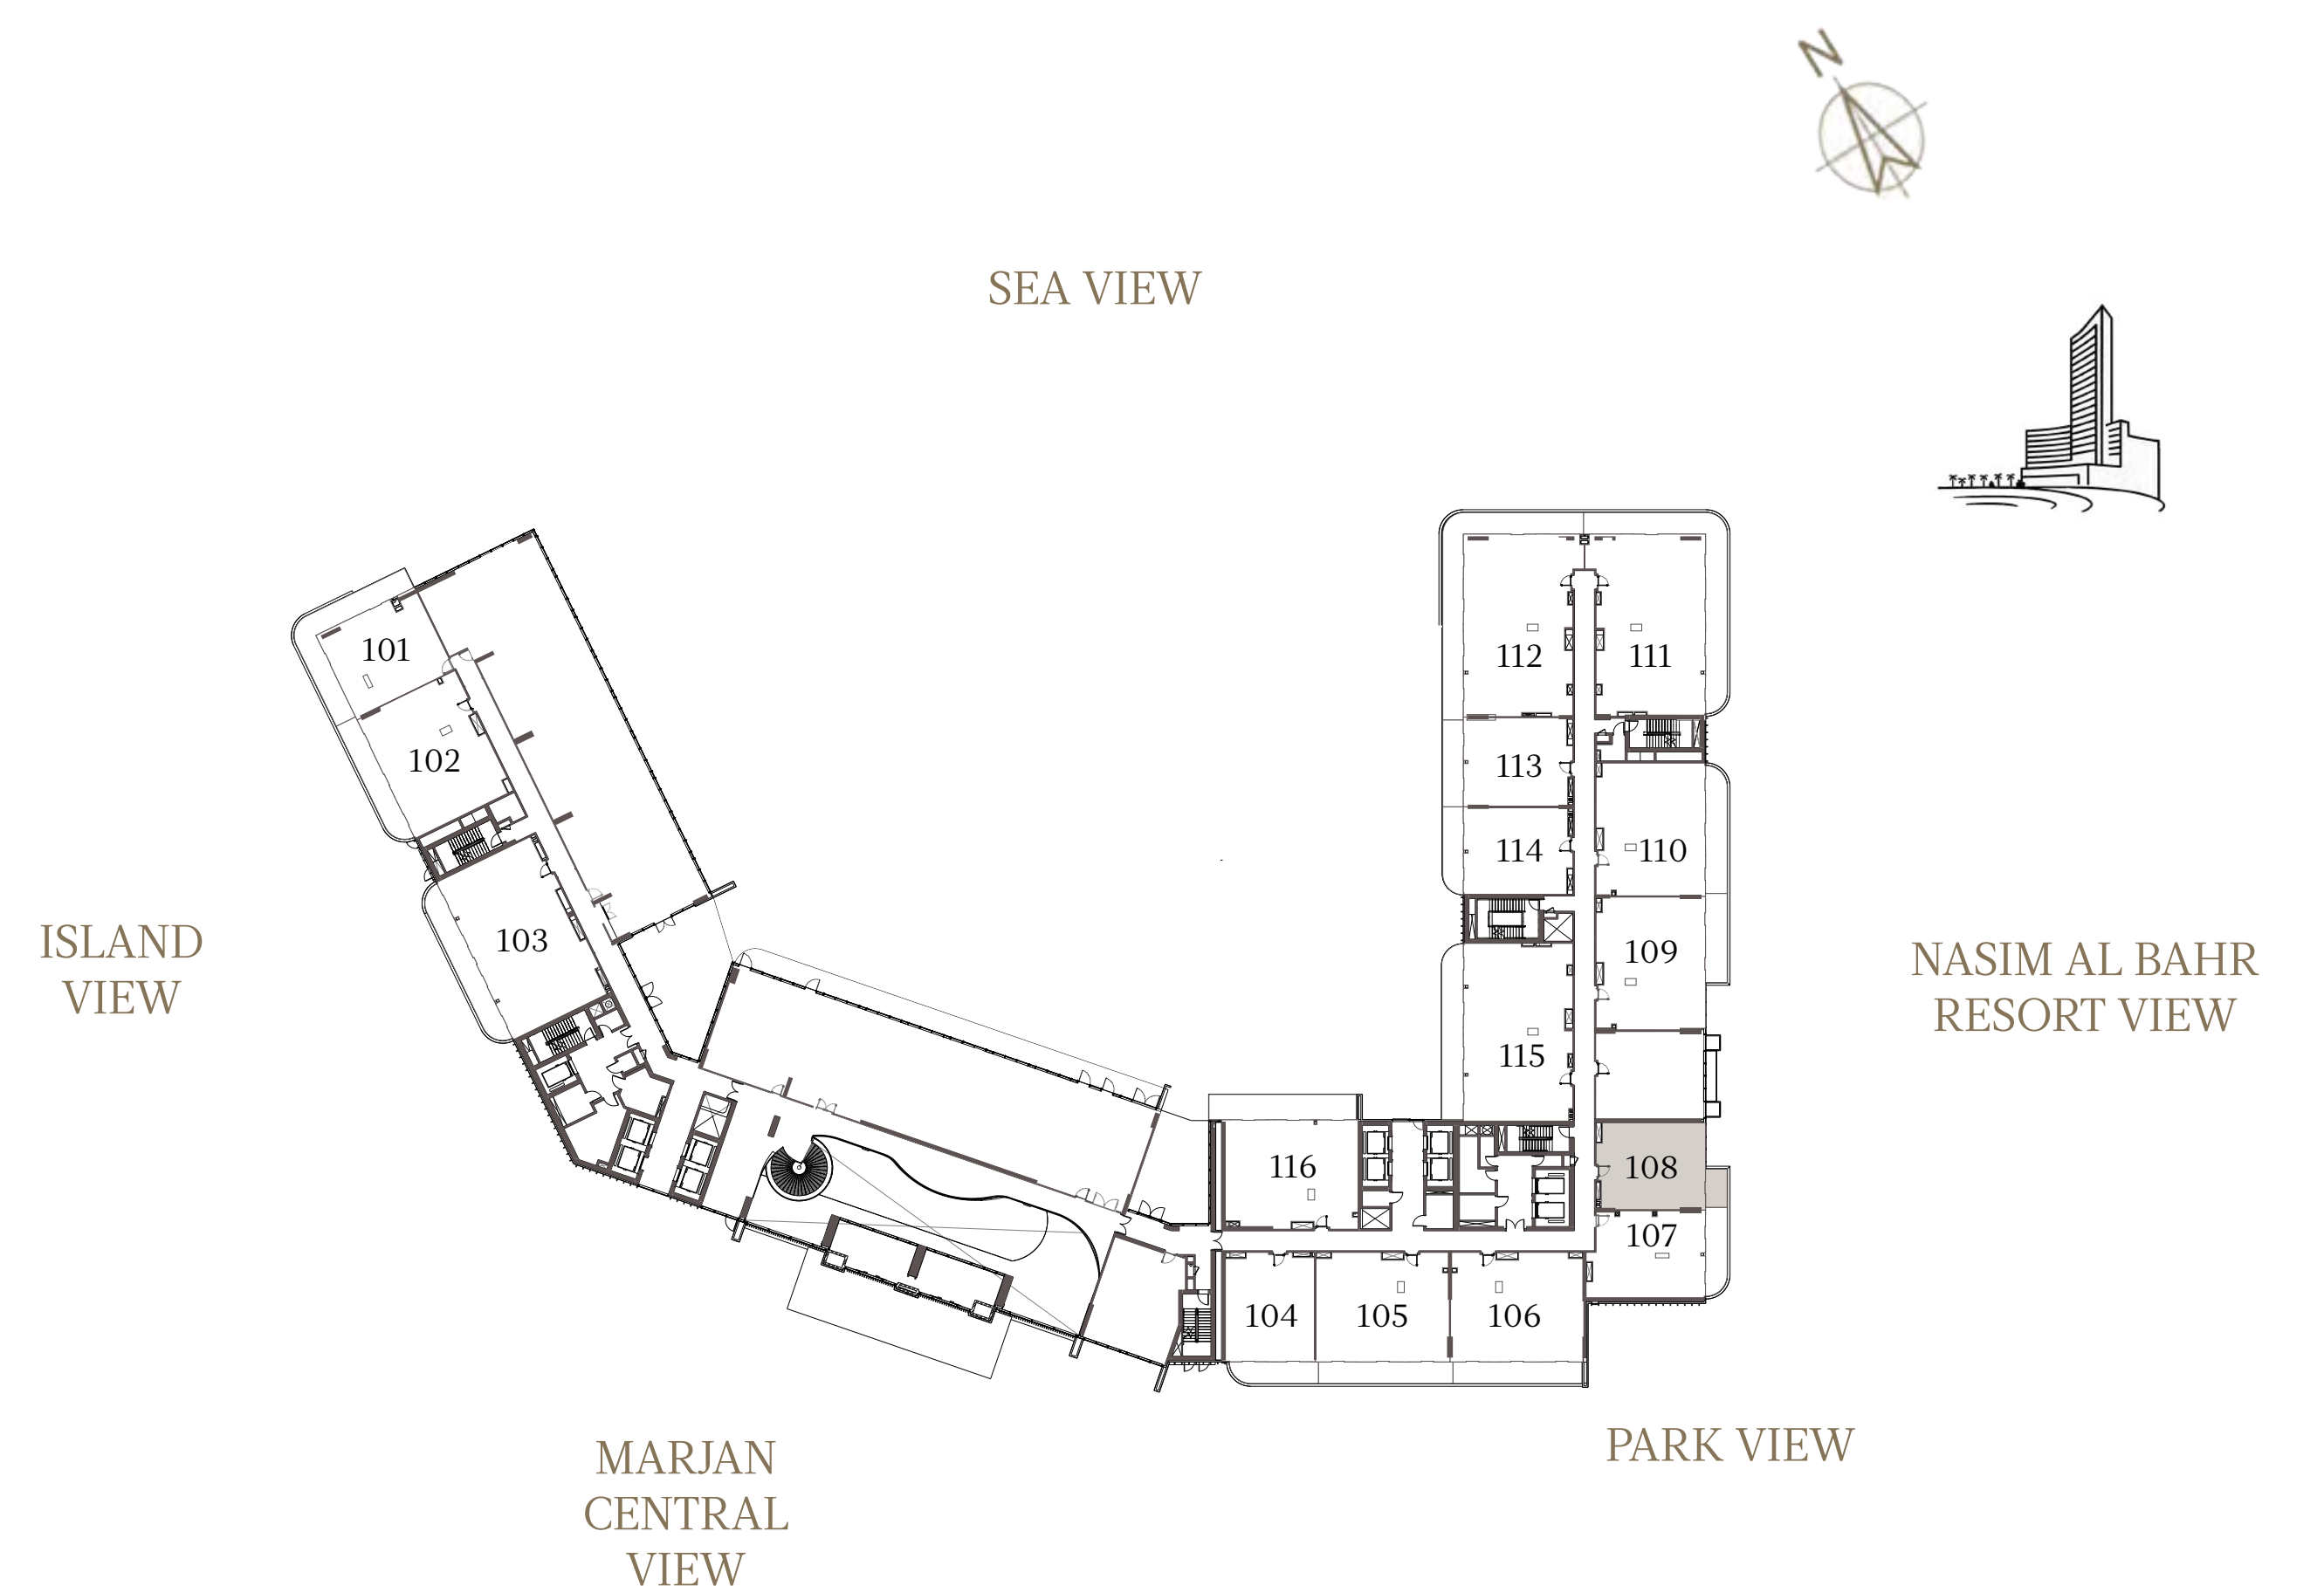

1 BEDROOM-CORNER 1

UNIT - 107

INTERNAL AREA	89.61 sq.m.	964.55 sq.ft.
OUTDOOR AREA	16.51 sq.m.	177.71 sq.ft.
TOTAL AREA	106.12 sq.m.	1142.27 sq.ft.

1 BEDROOM-1A

UNIT - 108

INTERNAL AREA	83.25 sq.m.	896.10 sq.ft.
OUTDOOR AREA	7.50 sq.m.	80.73 sq.ft.
TOTAL AREA	90.75 sq.m.	976.82 sq.ft.

2 BEDROOM-1A

UNIT - 109

INTERNAL AREA	126.80	sq.m.	1364.86	sq.ft.
OUTDOOR AREA	17.39	sq.m.	187.18	sq.ft.
TOTAL AREA	144.19	sq.m.	1552.05	sq.ft.

2 BEDROOM-1A

UNIT - 110

INTERNAL AREA	127.42	sq.m.	1371.54	sq.ft.
OUTDOOR AREA	24.15	sq.m.	259.95	sq.ft.
TOTAL AREA	151.57	sq.m.	1631.49	sq.ft.