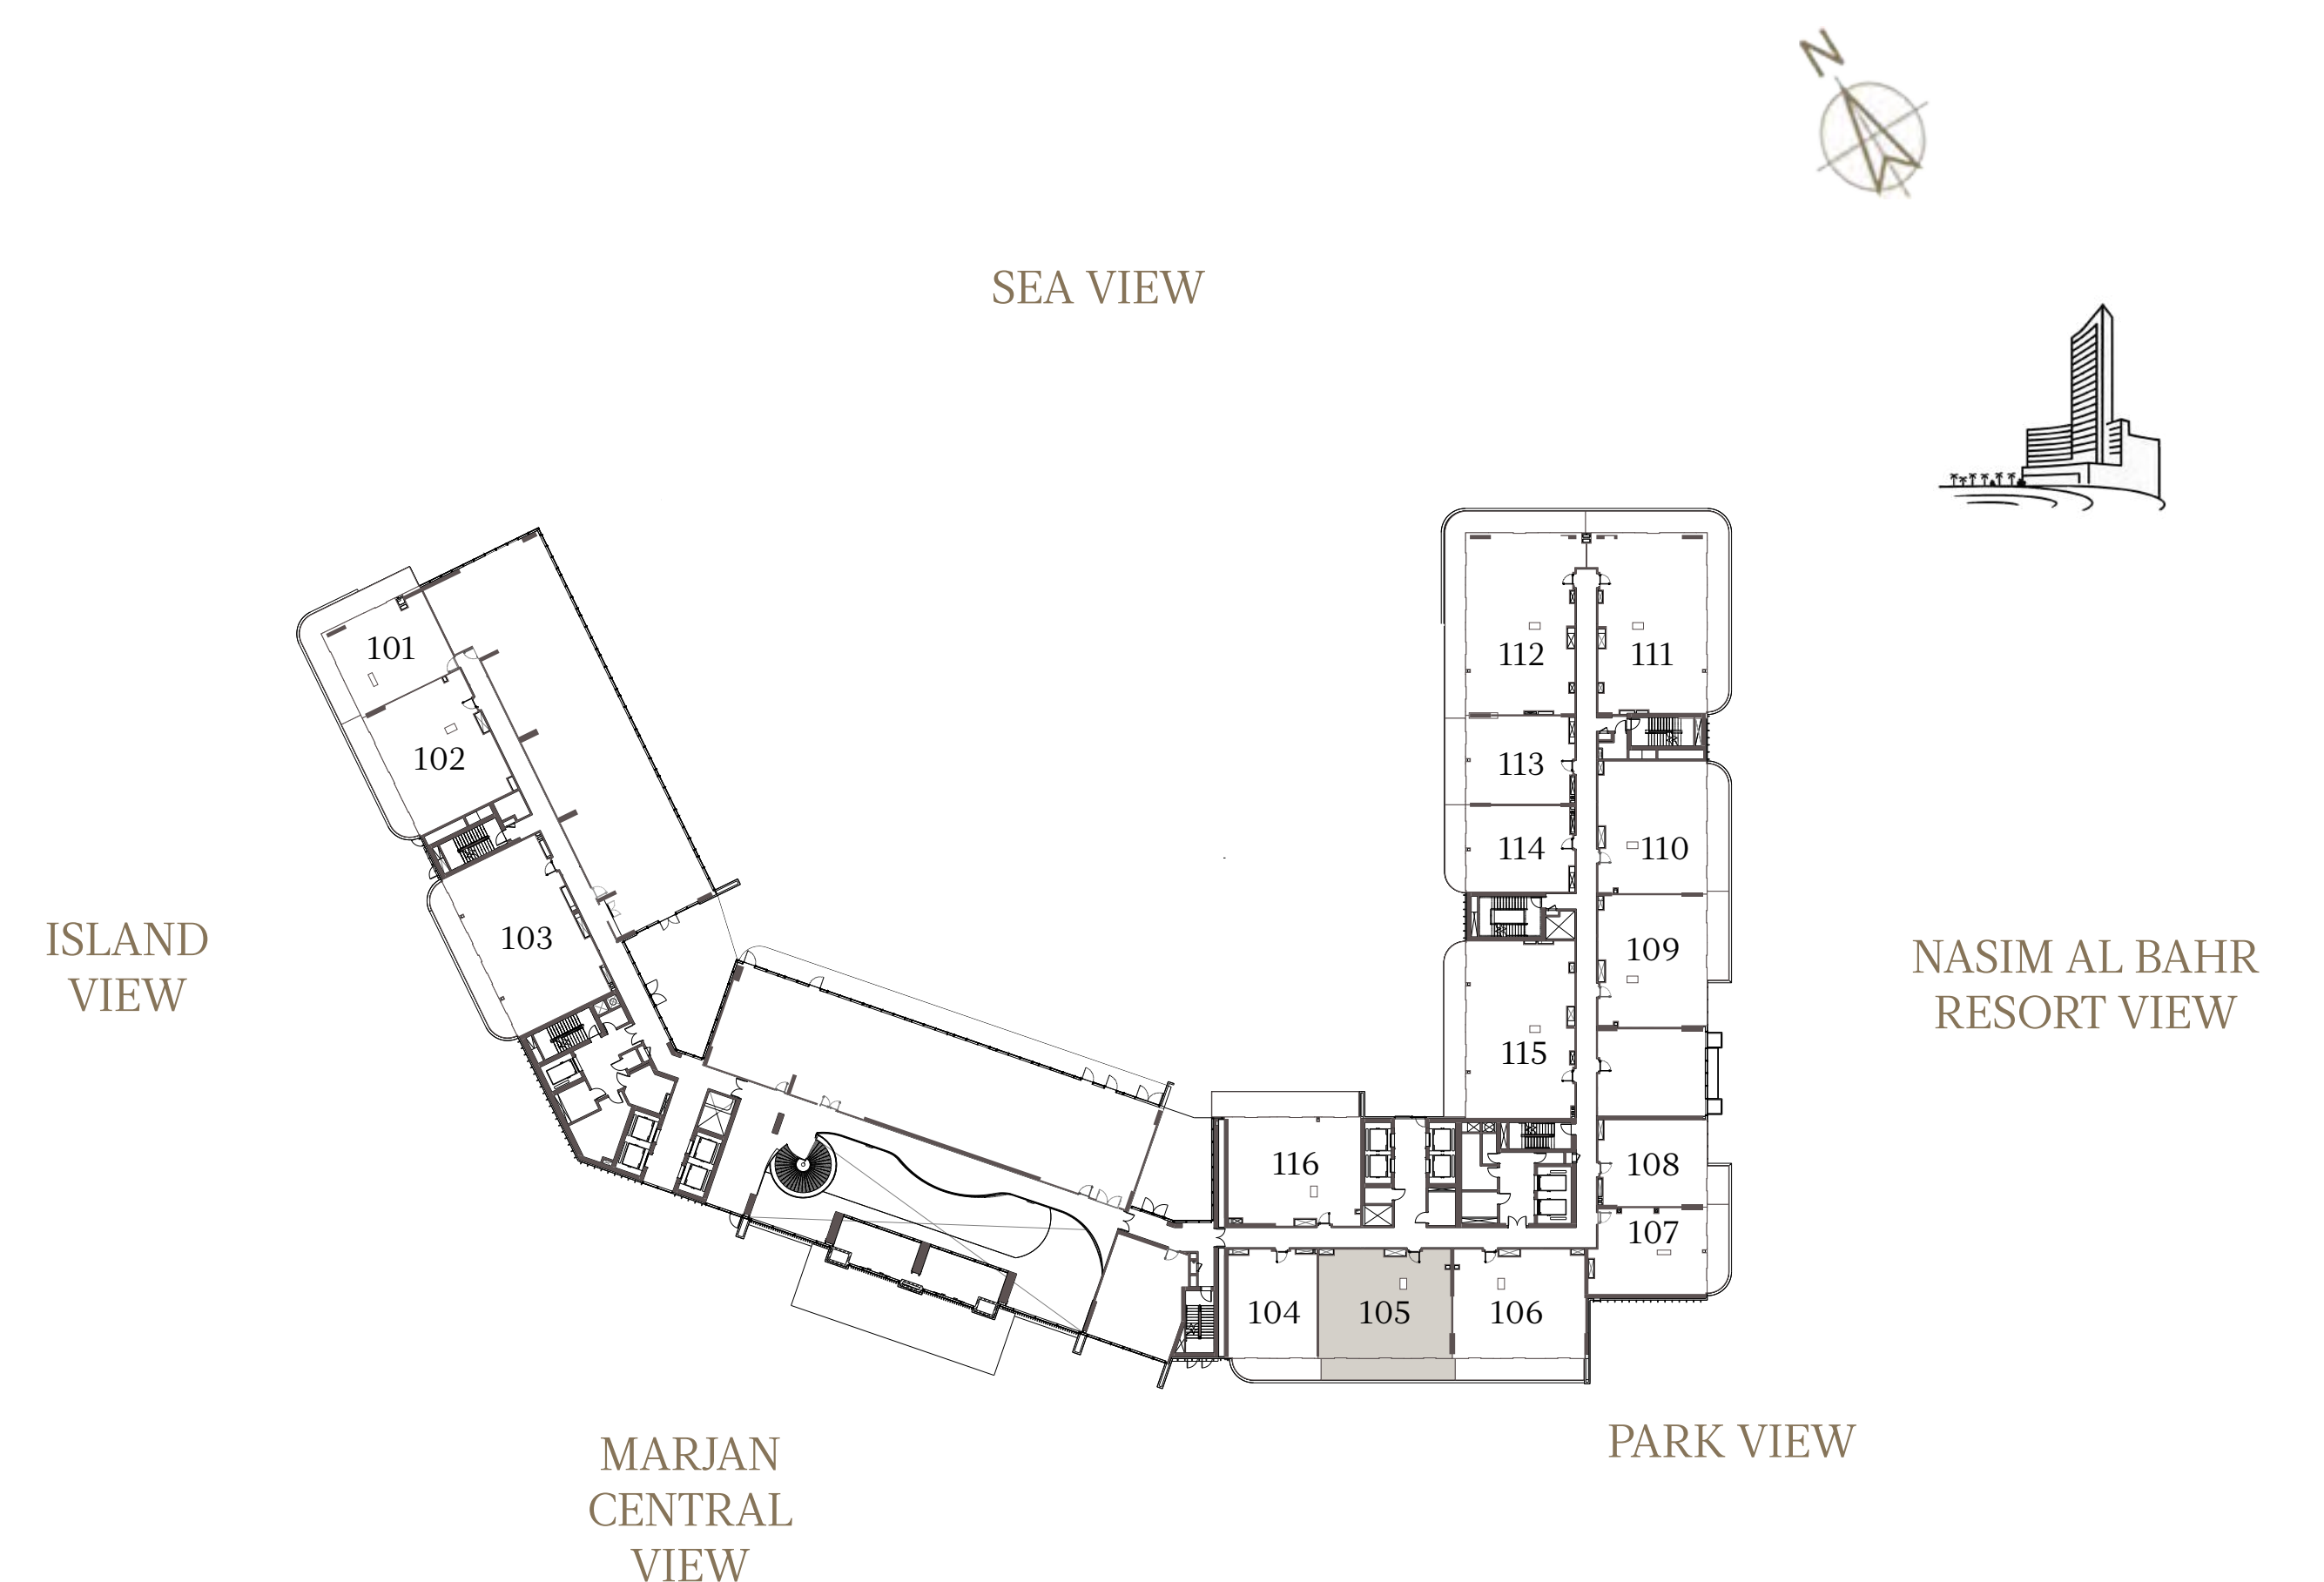

1 BEDROOM-1C

UNIT - 101

INTERNAL AREA	89.30	sq.m.	961.22	sq.ft.
OUTDOOR AREA	42.13	sq.m.	453.48	sq.ft.
TOTAL AREA	131.43	sq.m.	1414.70	sq.ft.

2 BEDROOM-1A

UNIT - 102

INTERNAL AREA	127.40	sq.m.	1371.32	sq.ft.
OUTDOOR AREA	25.28	sq.m.	272.11	sq.ft.
TOTAL AREA	152.68	sq.m.	1643.43	sq.ft.

3 BEDROOM-8

UNIT - 103

INTERNAL AREA	165.56	sq.m.	1782.07	sq.ft.
OUTDOOR AREA	31.90	sq.m.	343.37	sq.ft.
TOTAL AREA	197.46	sq.m.	2125.44	sq.ft.

1 BEDROOM-1A

UNIT - 104

INTERNAL AREA	89.37 sq.m.	961.97 sq.ft.
OUTDOOR AREA	16.51 sq.m.	177.71 sq.ft.
TOTAL AREA	105.88 sq.m.	1139.68 sq.ft.

2 BEDROOM-1A

UNIT - 105

INTERNAL AREA	128.31	sq.m.	1381.12	sq.ft.
OUTDOOR AREA	26.31	sq.m.	283.20	sq.ft.
TOTAL AREA	154.62	sq.m.	1664.32	sq.ft.

2 BEDROOM-1A

UNIT - 106

INTERNAL AREA	128.25 sq.m.	1380.47 sq.ft.
OUTDOOR AREA	25.89 sq.m.	278.68 sq.ft.
TOTAL AREA	154.14 sq.m.	1659.15 sq.ft.

1 BEDROOM-CORNER 1

UNIT - 107

INTERNAL AREA	89.61 sq.m.	964.55 sq.ft.
OUTDOOR AREA	16.51 sq.m.	177.71 sq.ft.
TOTAL AREA	106.12 sq.m.	1142.27 sq.ft.

1 BEDROOM-1A

UNIT - 108

INTERNAL AREA	83.25 sq.m.	896.10 sq.ft.
OUTDOOR AREA	7.50 sq.m.	80.73 sq.ft.
TOTAL AREA	90.75 sq.m.	976.82 sq.ft.