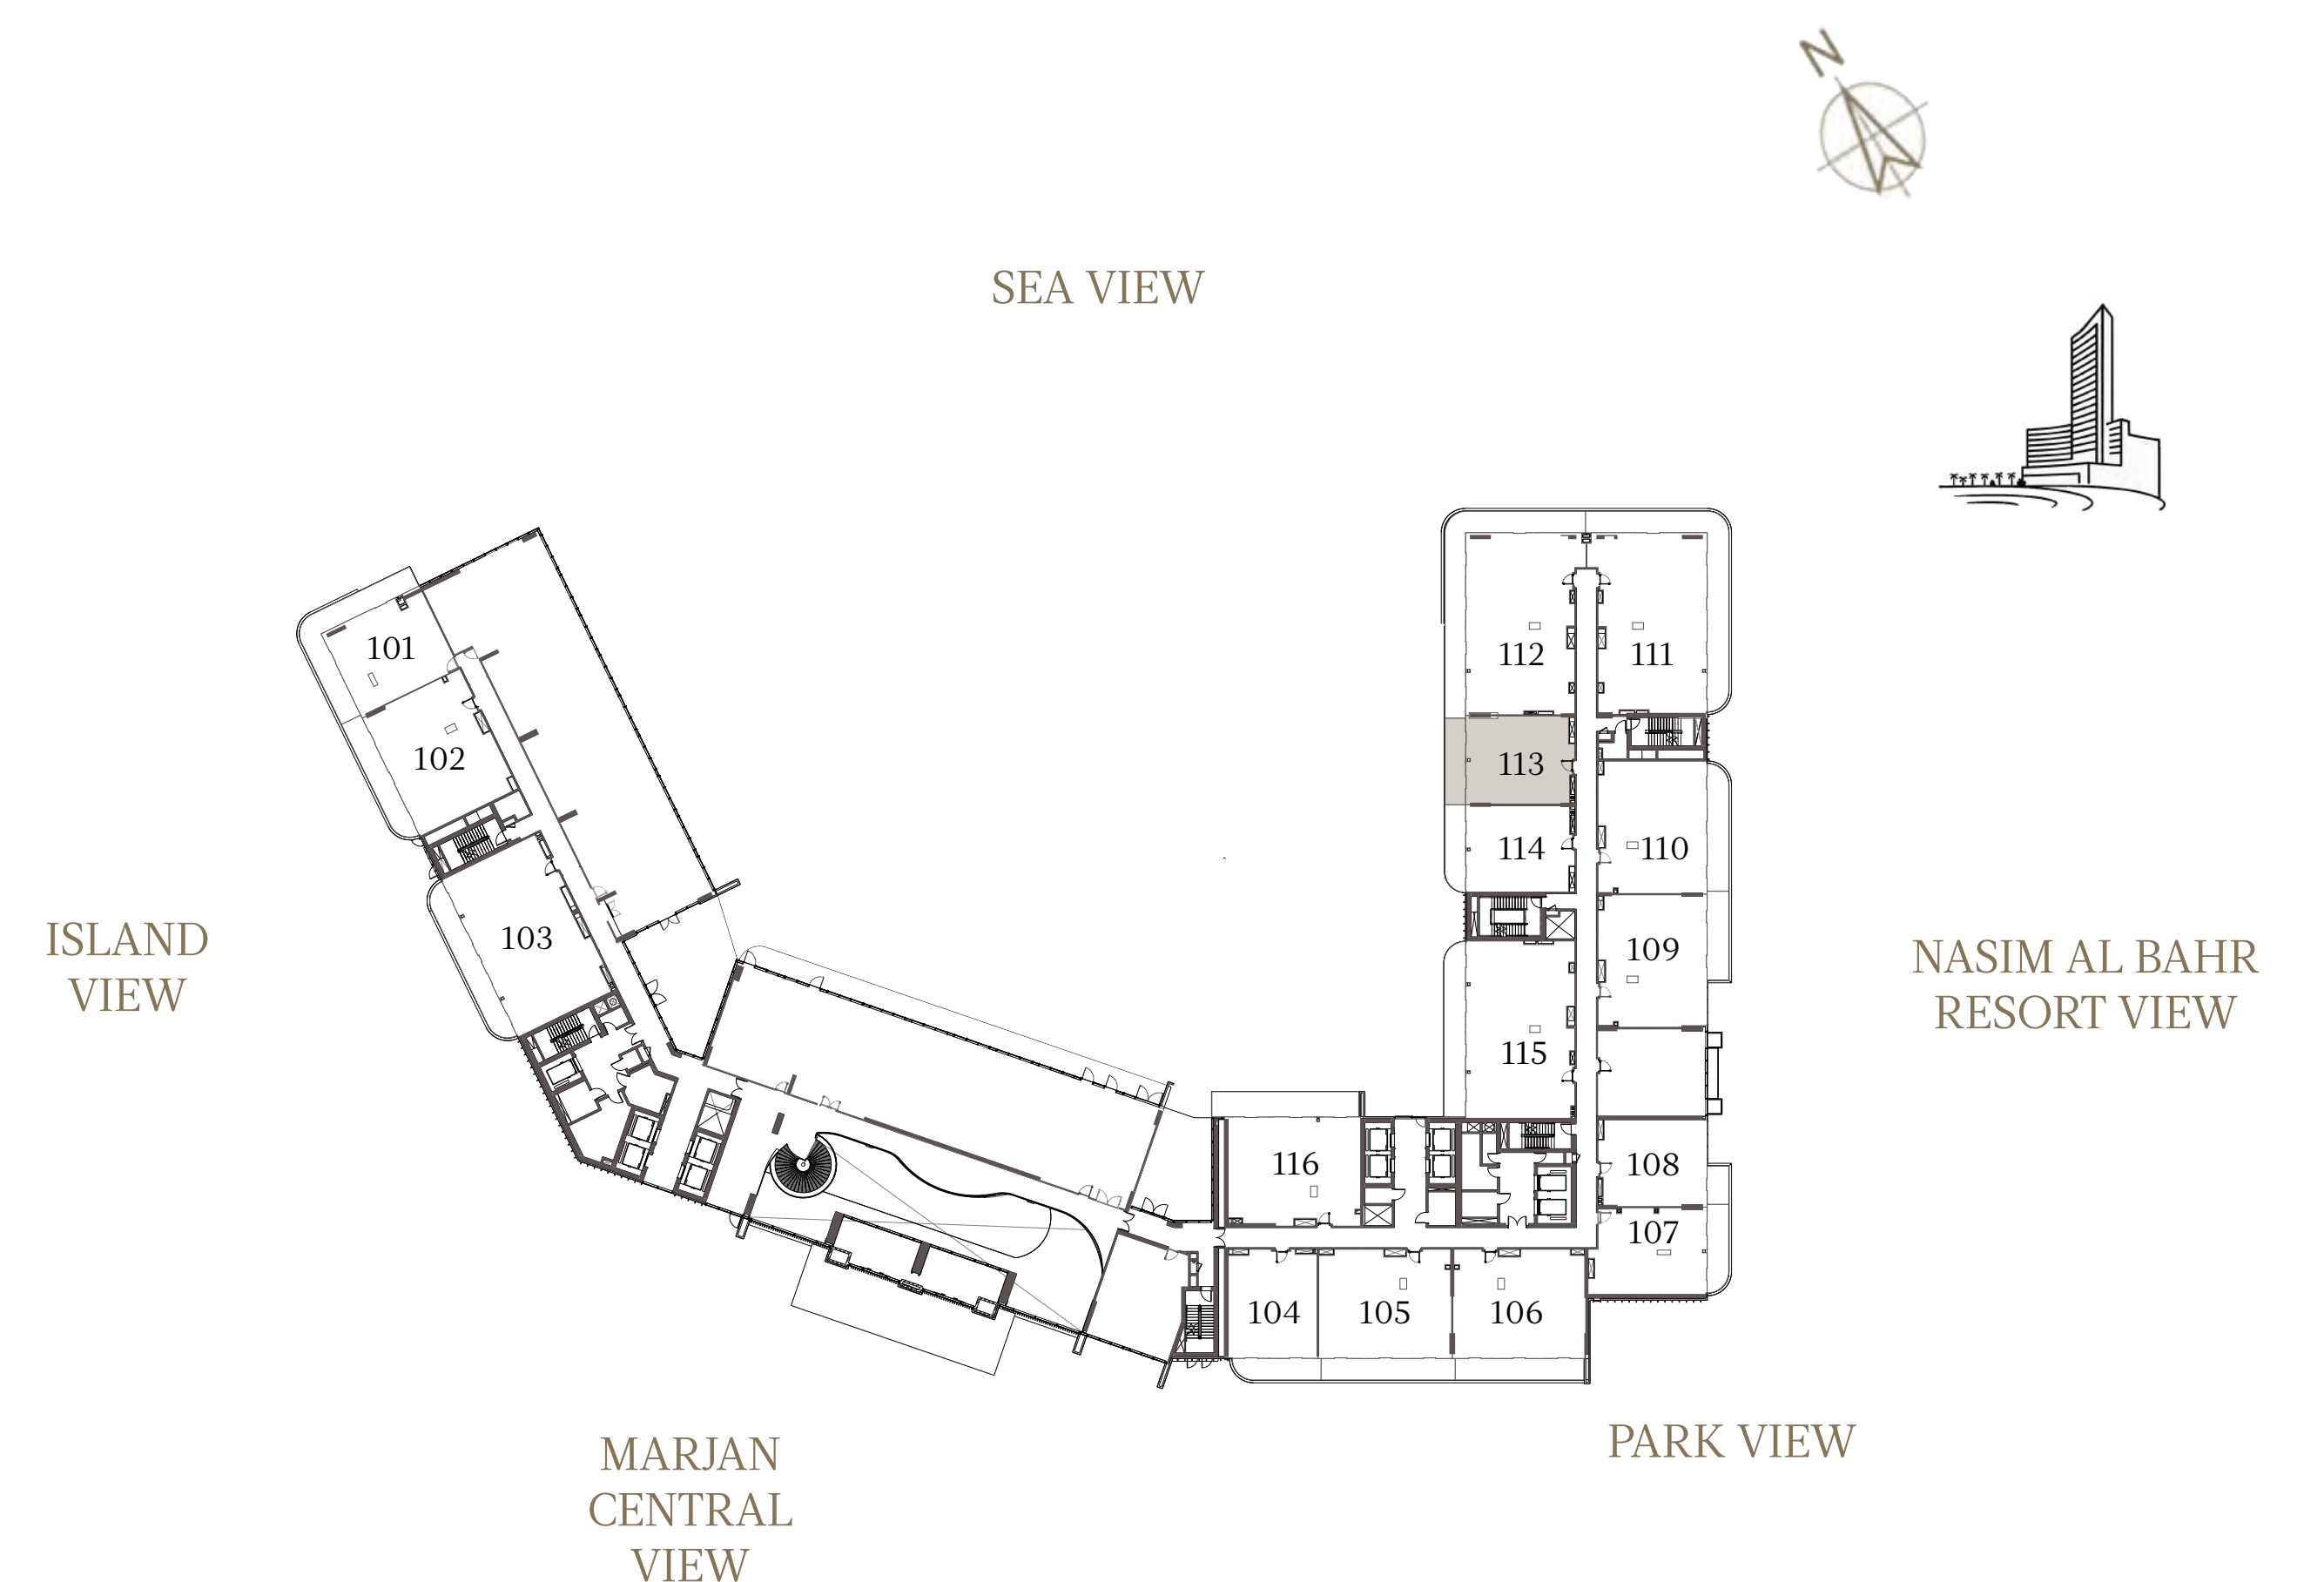

UNIT - 113

INTERNAL AREA	84.64 sq.m.	911.06 sq.ft.
OUTDOOR AREA	16.19 sq.m.	174.27 sq.ft.
TOTAL AREA	100.83 sq.m.	1085.33 sq.ft.