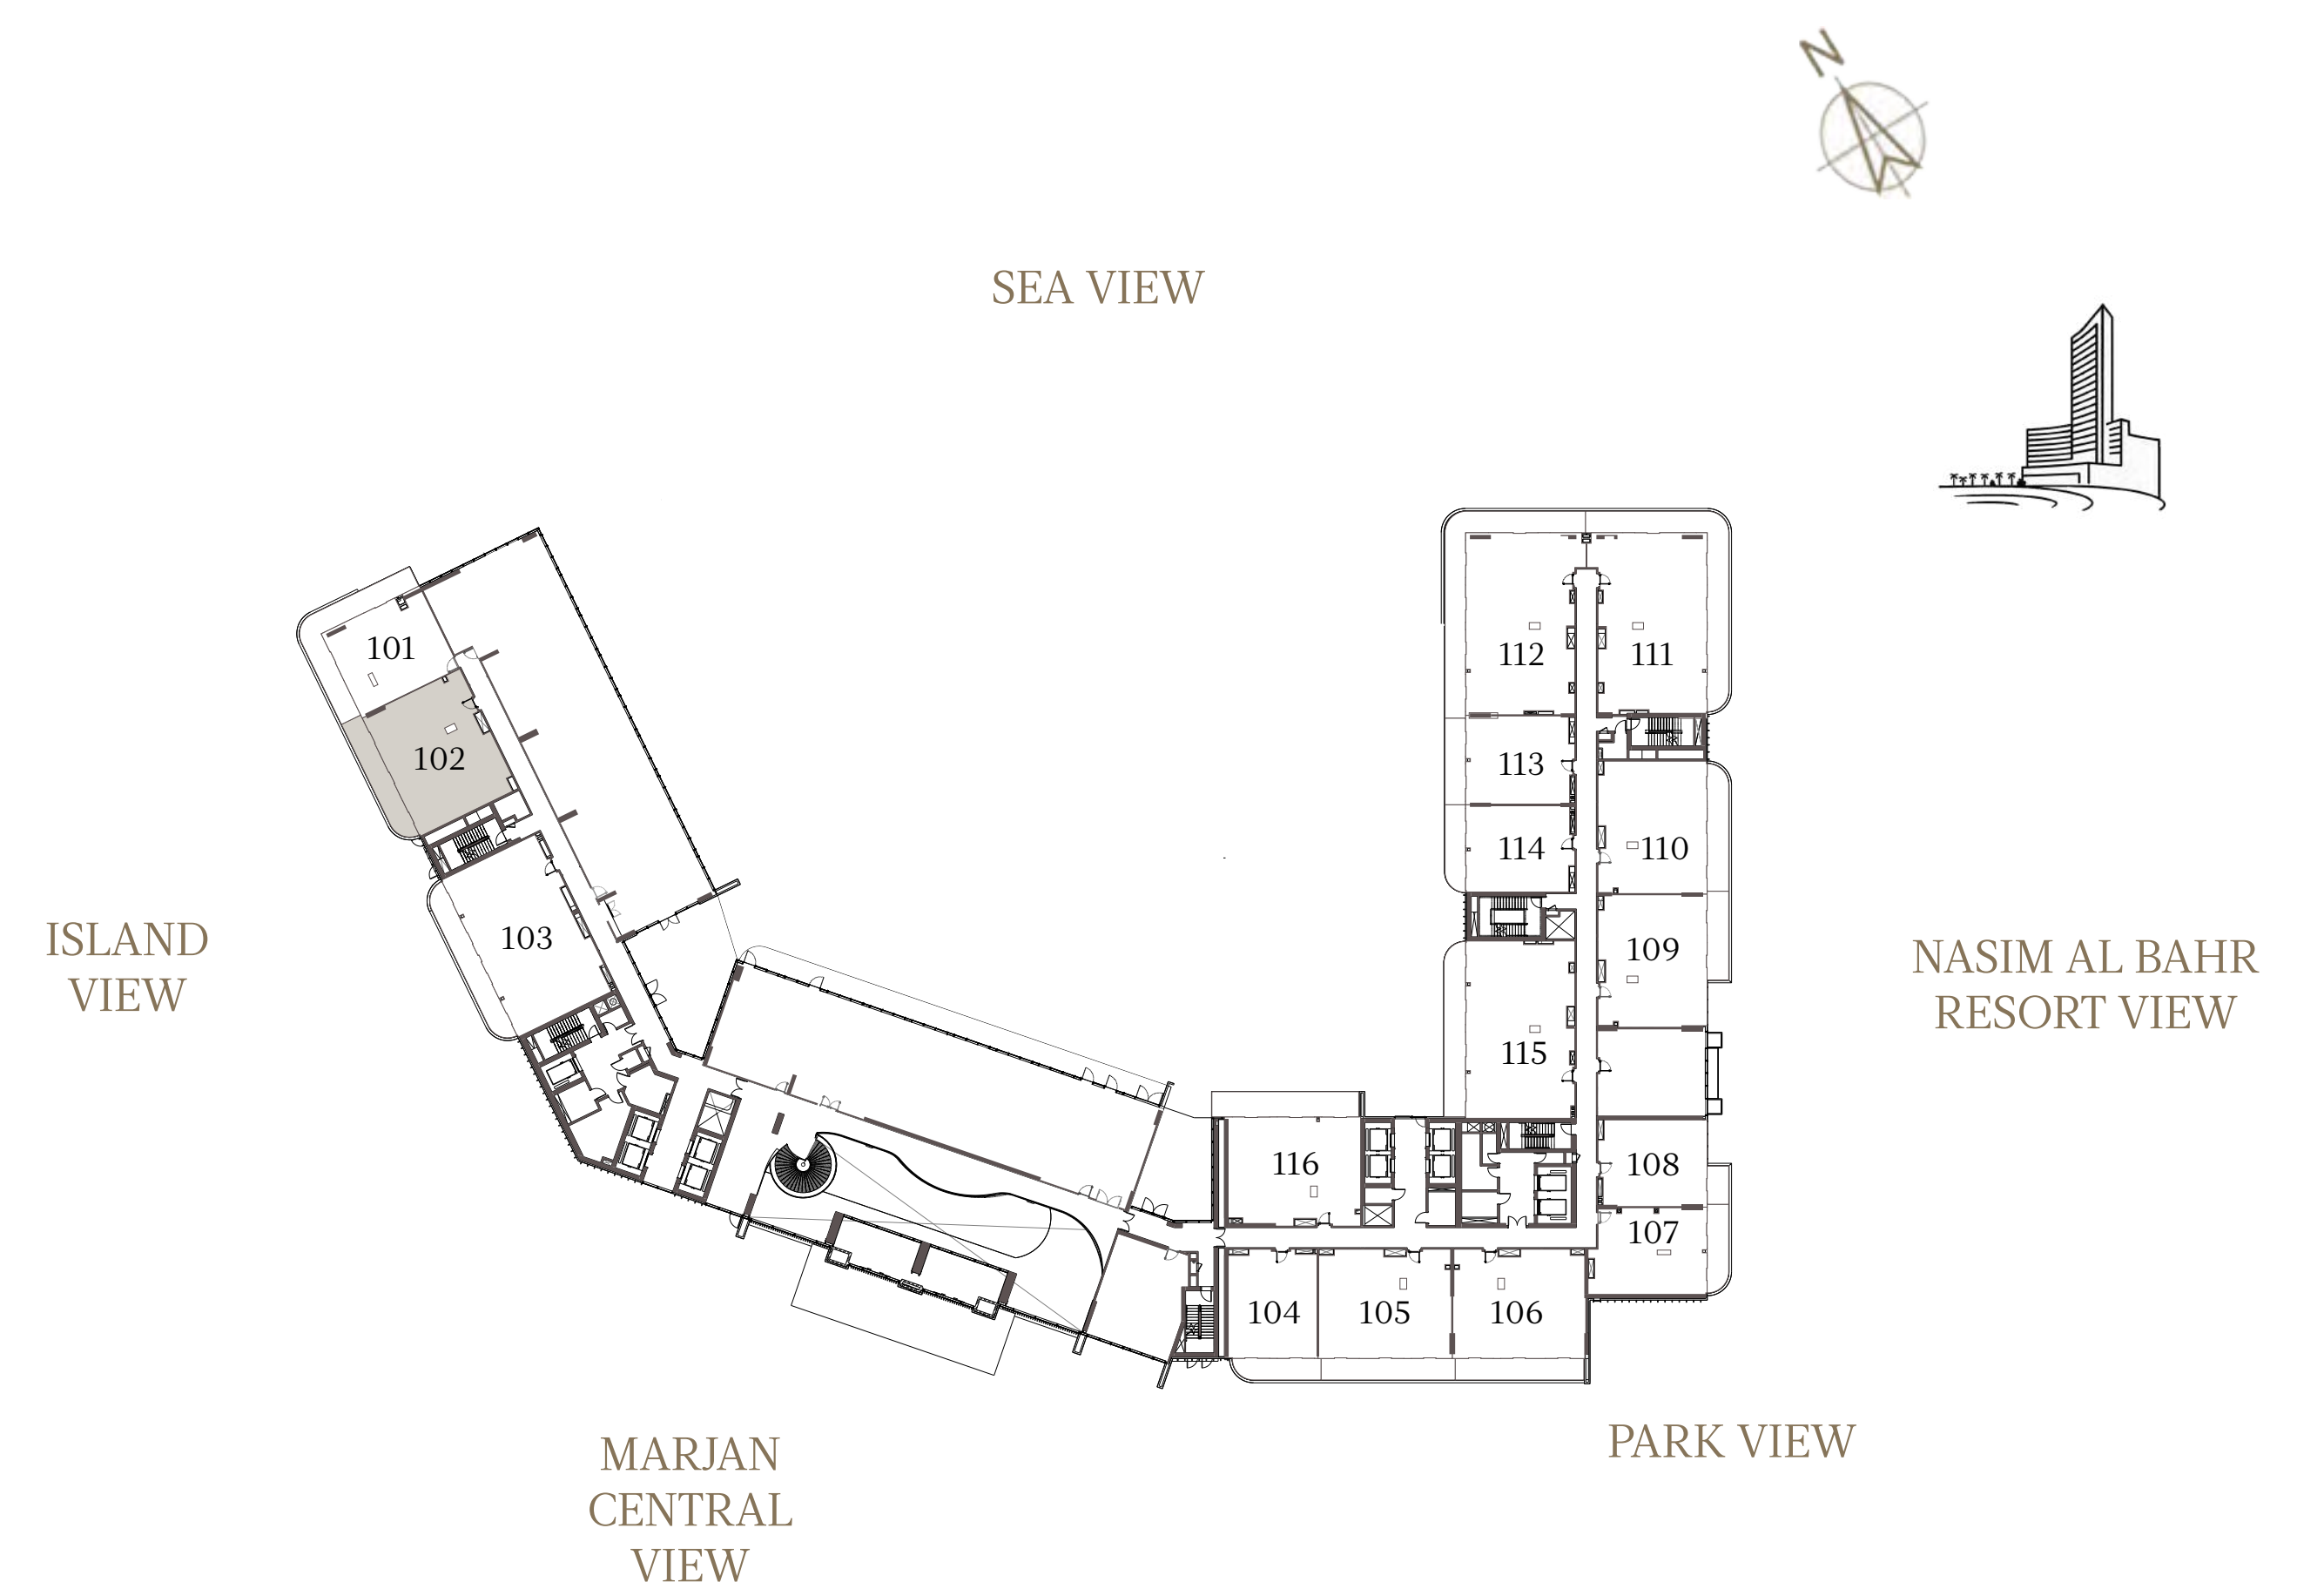

1 BEDROOM-1C

UNIT - 101

INTERNAL AREA	89.30	sq.m.	961.22	sq.ft.
OUTDOOR AREA	42.13	sq.m.	453.48	sq.ft.
TOTAL AREA	131.43	sq.m.	1414.70	sq.ft.

2 BEDROOM-1A

UNIT - 102

INTERNAL AREA	127.40	sq.m.	1371.32	sq.ft.
OUTDOOR AREA	25.28	sq.m.	272.11	sq.ft.
TOTAL AREA	152.68	sq.m.	1643.43	sq.ft.

3 BEDROOM-8

UNIT - 103

INTERNAL AREA	165.56	sq.m.	1782.07	sq.ft.
OUTDOOR AREA	31.90	sq.m.	343.37	sq.ft.
TOTAL AREA	197.46	sq.m.	2125.44	sq.ft.

1 BEDROOM-1A

UNIT - 104

INTERNAL AREA	89.37 sq.m.	961.97 sq.ft.
OUTDOOR AREA	16.51 sq.m.	177.71 sq.ft.
TOTAL AREA	105.88 sq.m.	1139.68 sq.ft.

2 BEDROOM-1A

UNIT - 105

INTERNAL AREA	128.31	sq.m.	1381.12	sq.ft.
OUTDOOR AREA	26.31	sq.m.	283.20	sq.ft.
TOTAL AREA	154.62	sq.m.	1664.32	sq.ft.

2 BEDROOM-1A

UNIT - 106

INTERNAL AREA	128.25 sq.m.	1380.47 sq.ft.
OUTDOOR AREA	25.89 sq.m.	278.68 sq.ft.
TOTAL AREA	154.14 sq.m.	1659.15 sq.ft.