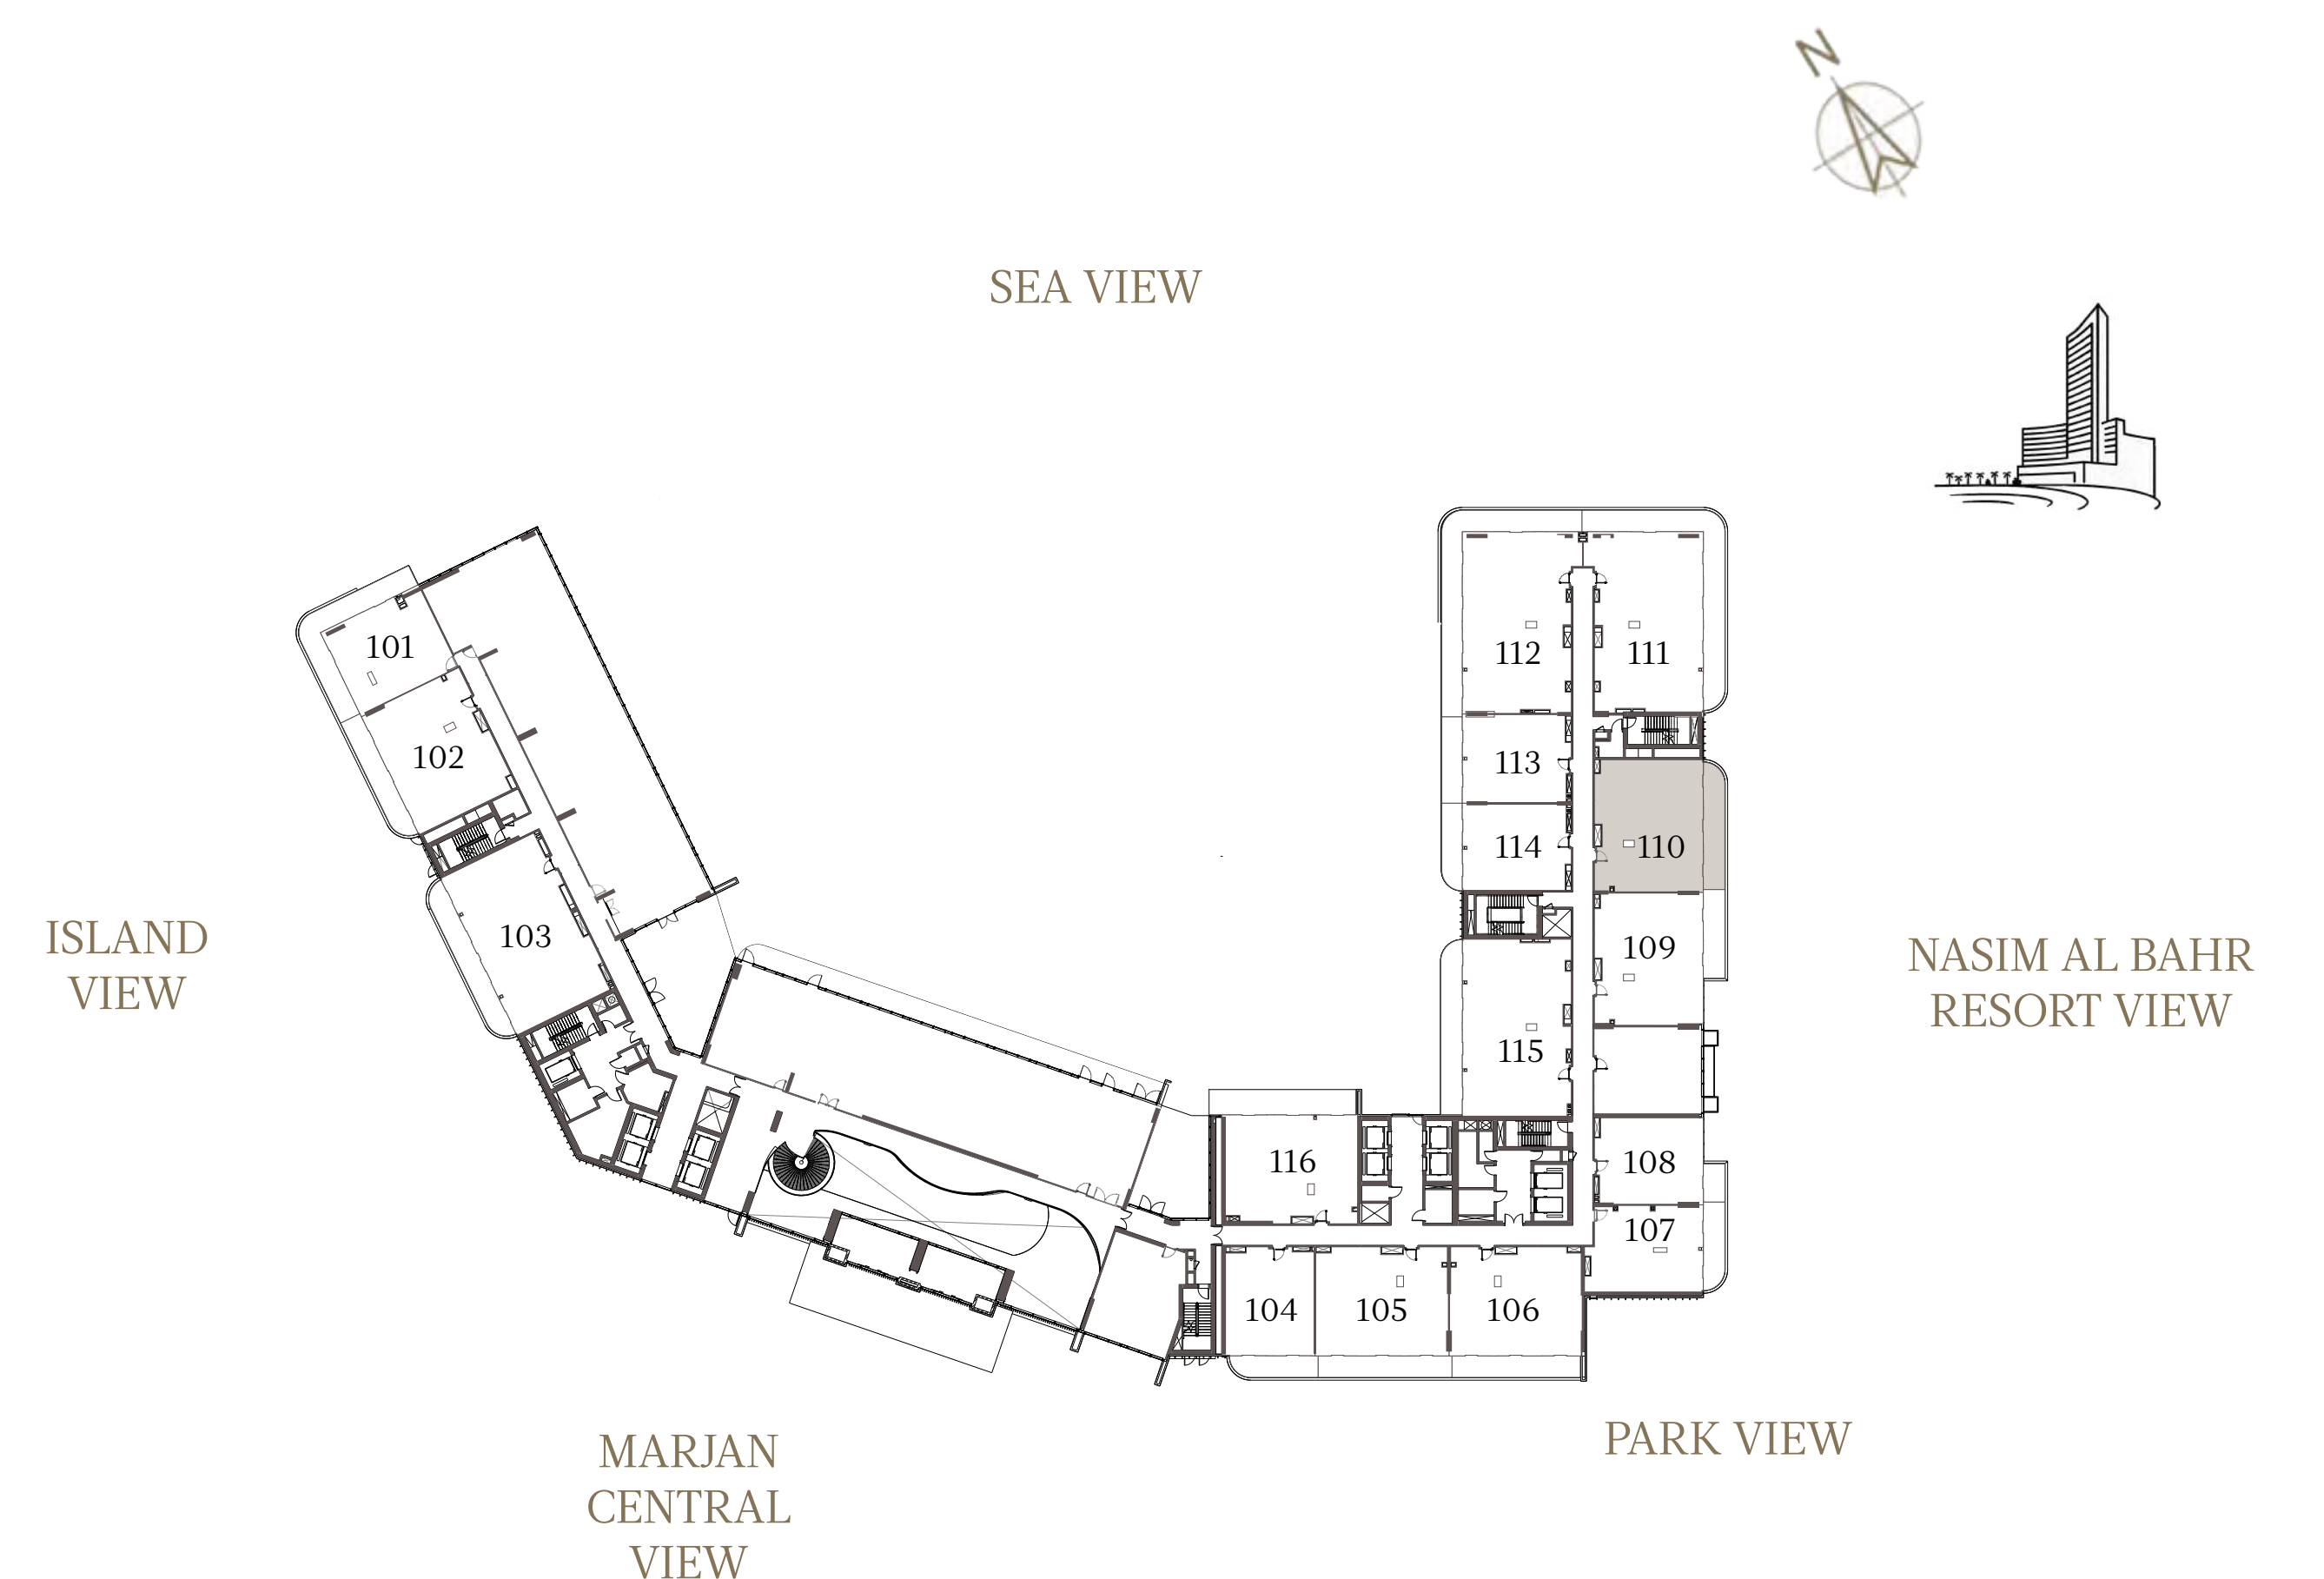

2 BEDROOM-1A

UNIT - 109

INTERNAL AREA	126.80	sq.m.	1364.86	sq.ft.
OUTDOOR AREA	17.39	sq.m.	187.18	sq.ft.
TOTAL AREA	144.19	sq.m.	1552.05	sq.ft.

2 BEDROOM-1A

UNIT - 110

INTERNAL AREA	127.42	sq.m.	1371.54	sq.ft.
OUTDOOR AREA	24.15	sq.m.	259.95	sq.ft.
TOTAL AREA	151.57	sq.m.	1631.49	sq.ft.