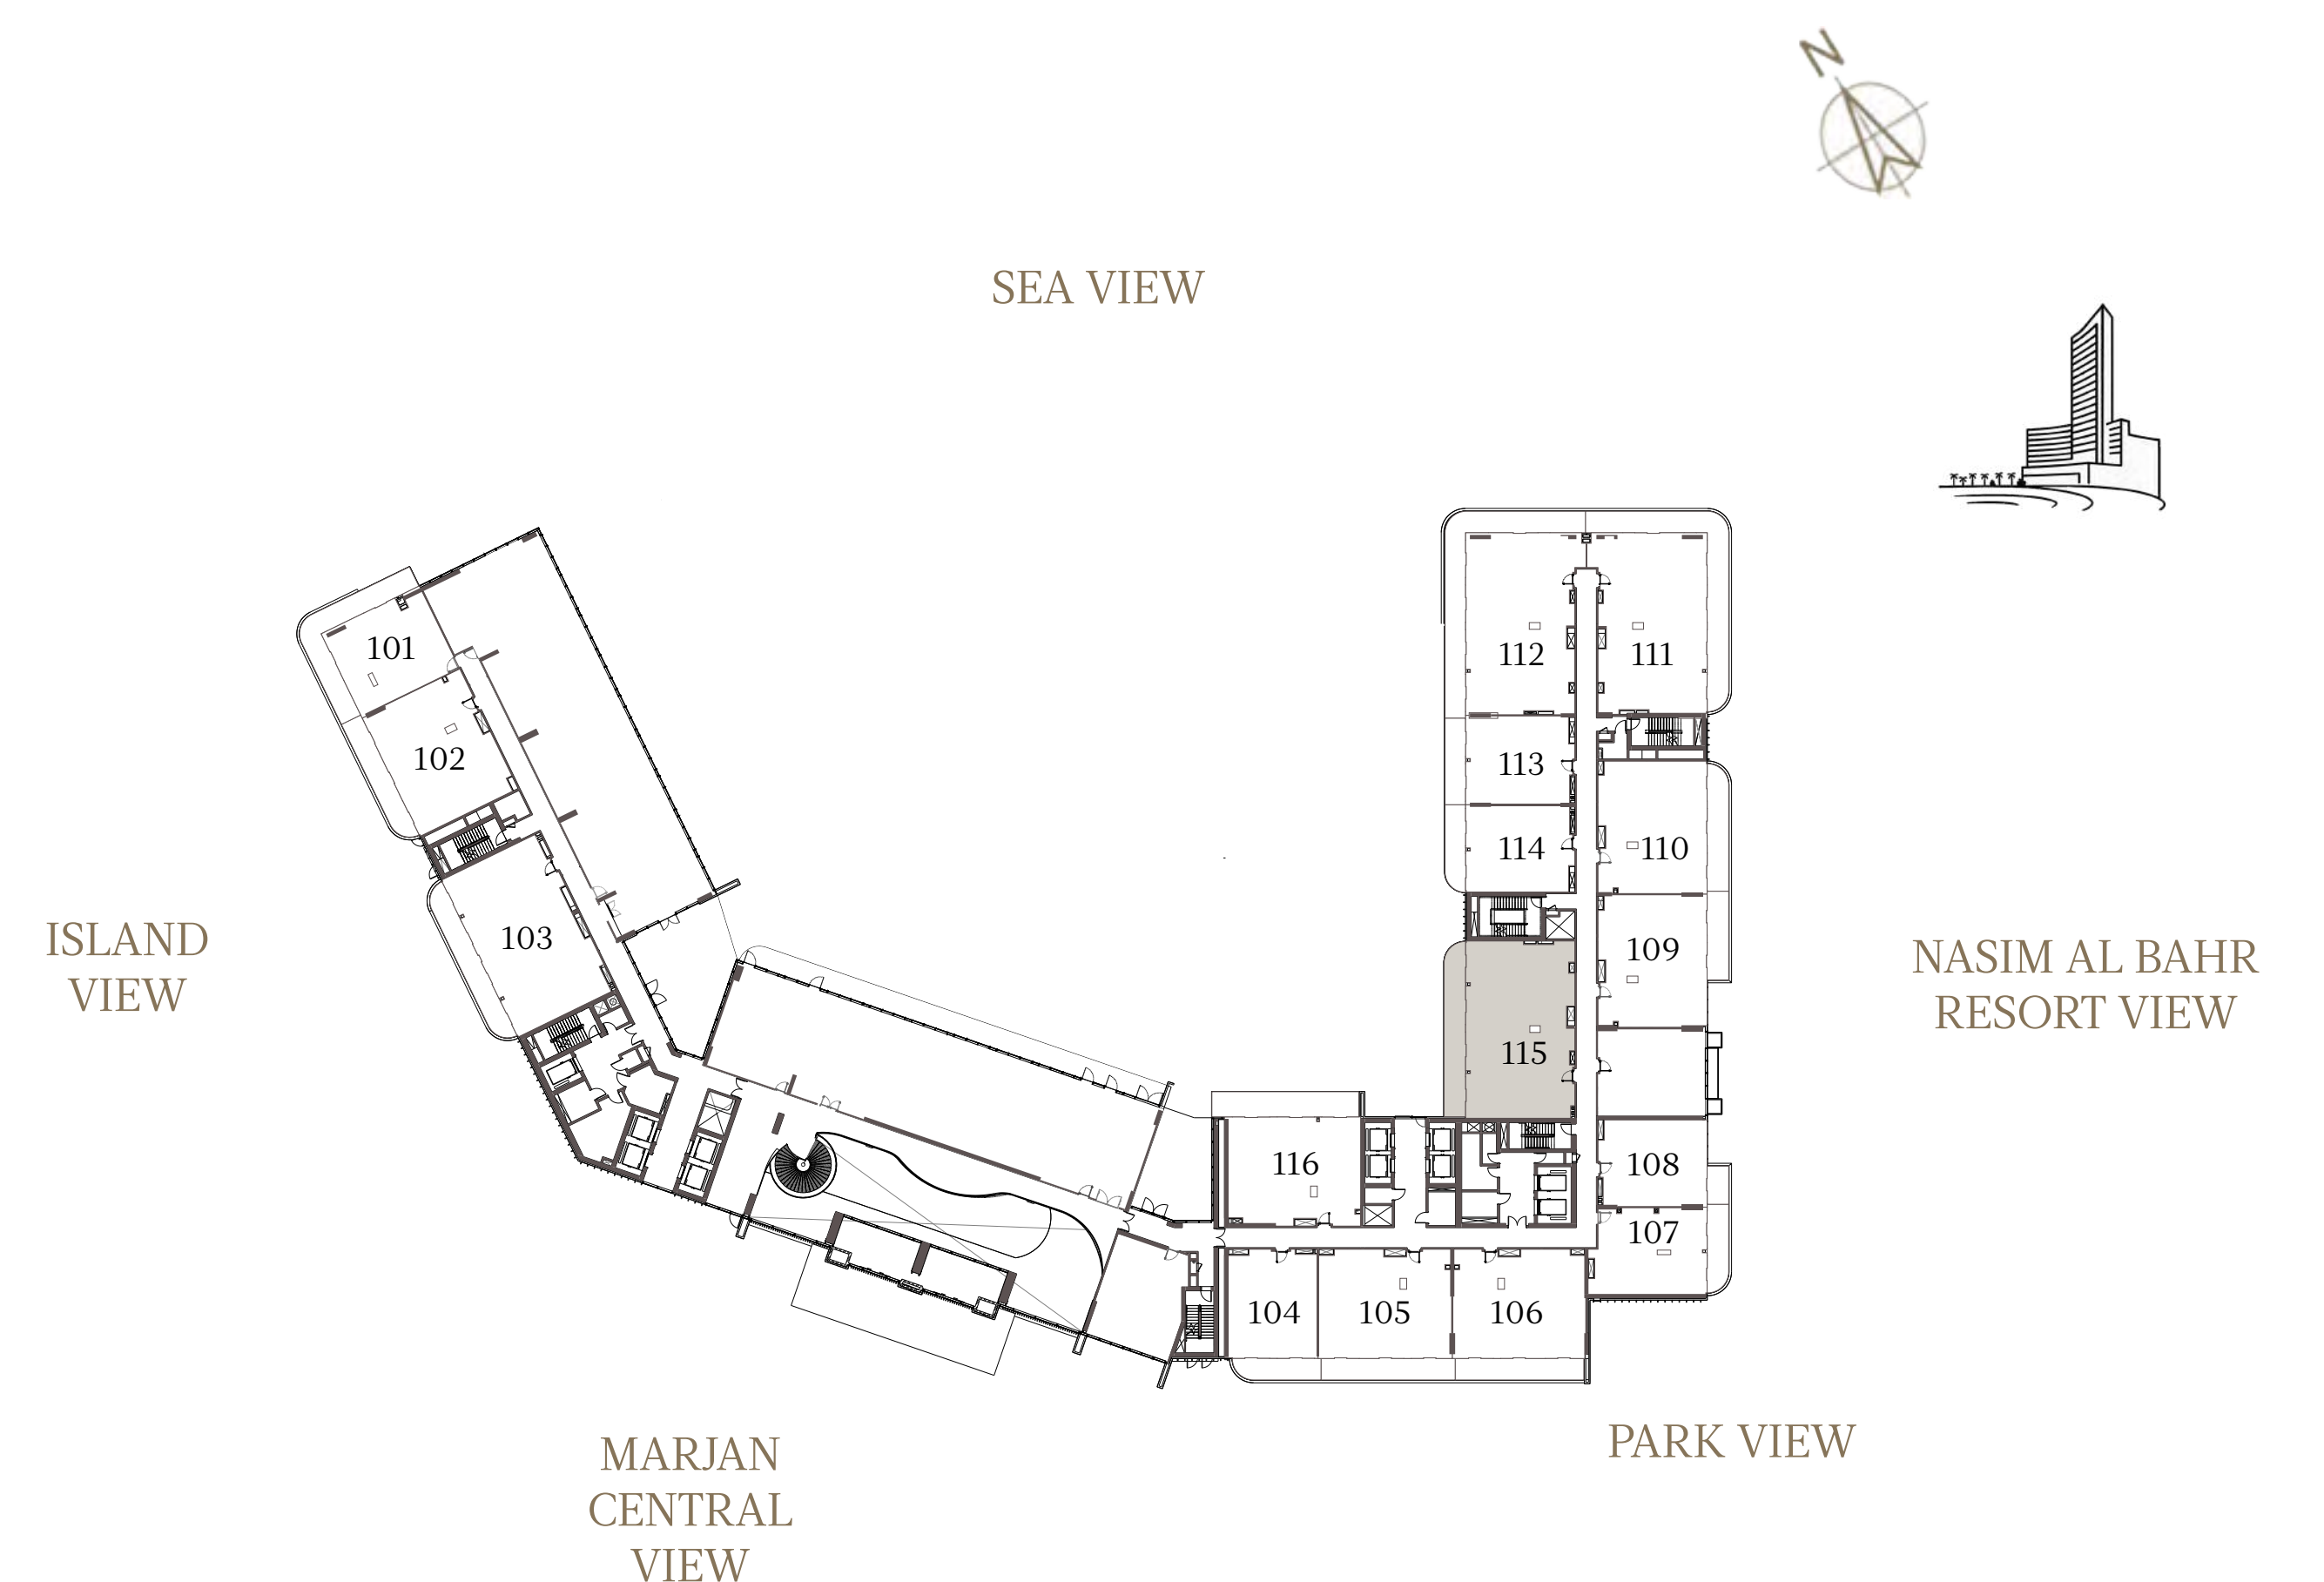

UNIT - 115

INTERNAL AREA	168.95	sq.m.	1818.56	sq.ft.
OUTDOOR AREA	33.51	sq.m.	360.70	sq.ft.
TOTAL AREA	202.46	sq.m.	2179.26	sq.ft.