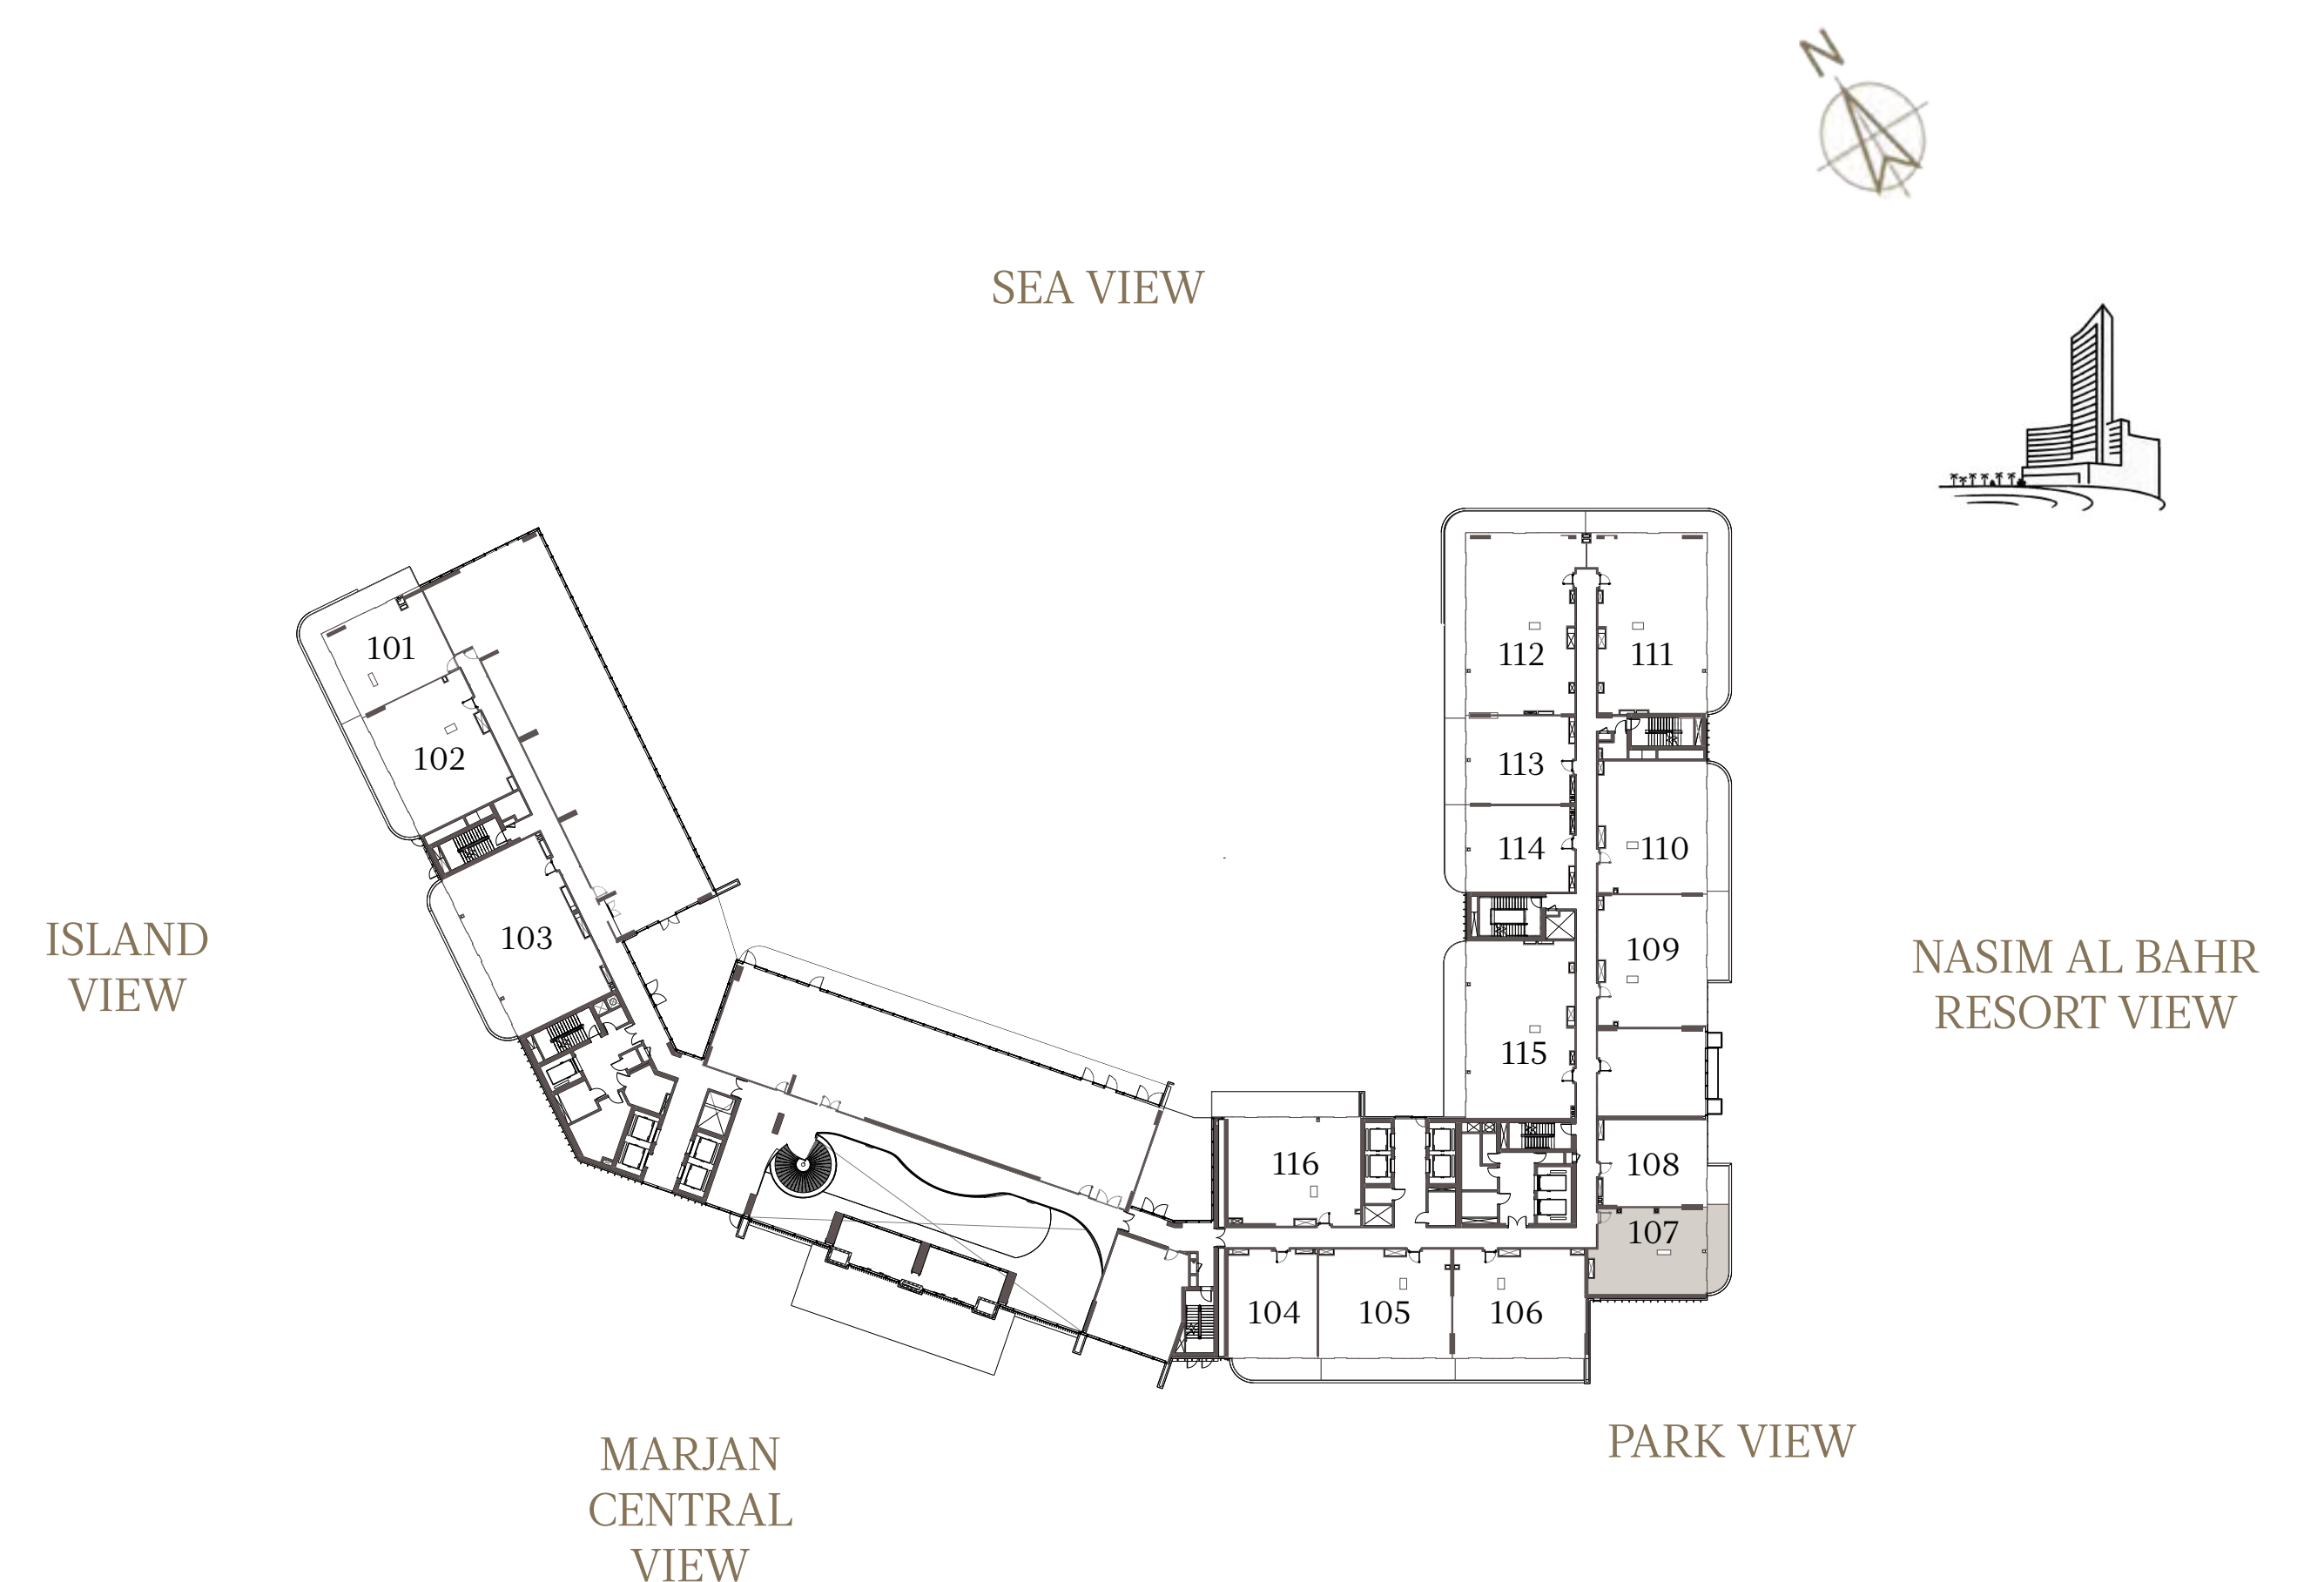

2 BEDROOM-1A

UNIT - 105

INTERNAL AREA	128.31	sq.m.	1381.12	sq.ft.
OUTDOOR AREA	26.31	sq.m.	283.20	sq.ft.
TOTAL AREA	154.62	sq.m.	1664.32	sq.ft.

2 BEDROOM-1A

UNIT - 106

INTERNAL AREA	128.25 sq.m.	1380.47 sq.ft.
OUTDOOR AREA	25.89 sq.m.	278.68 sq.ft.
TOTAL AREA	154.14 sq.m.	1659.15 sq.ft.

1 BEDROOM-CORNER 1

UNIT - 107

INTERNAL AREA	89.61 sq.m.	964.55 sq.ft.
OUTDOOR AREA	16.51 sq.m.	177.71 sq.ft.
TOTAL AREA	106.12 sq.m.	1142.27 sq.ft.

1 BEDROOM-1A

UNIT - 108

INTERNAL AREA	83.25 sq.m.	896.10 sq.ft.
OUTDOOR AREA	7.50 sq.m.	80.73 sq.ft.
TOTAL AREA	90.75 sq.m.	976.82 sq.ft.