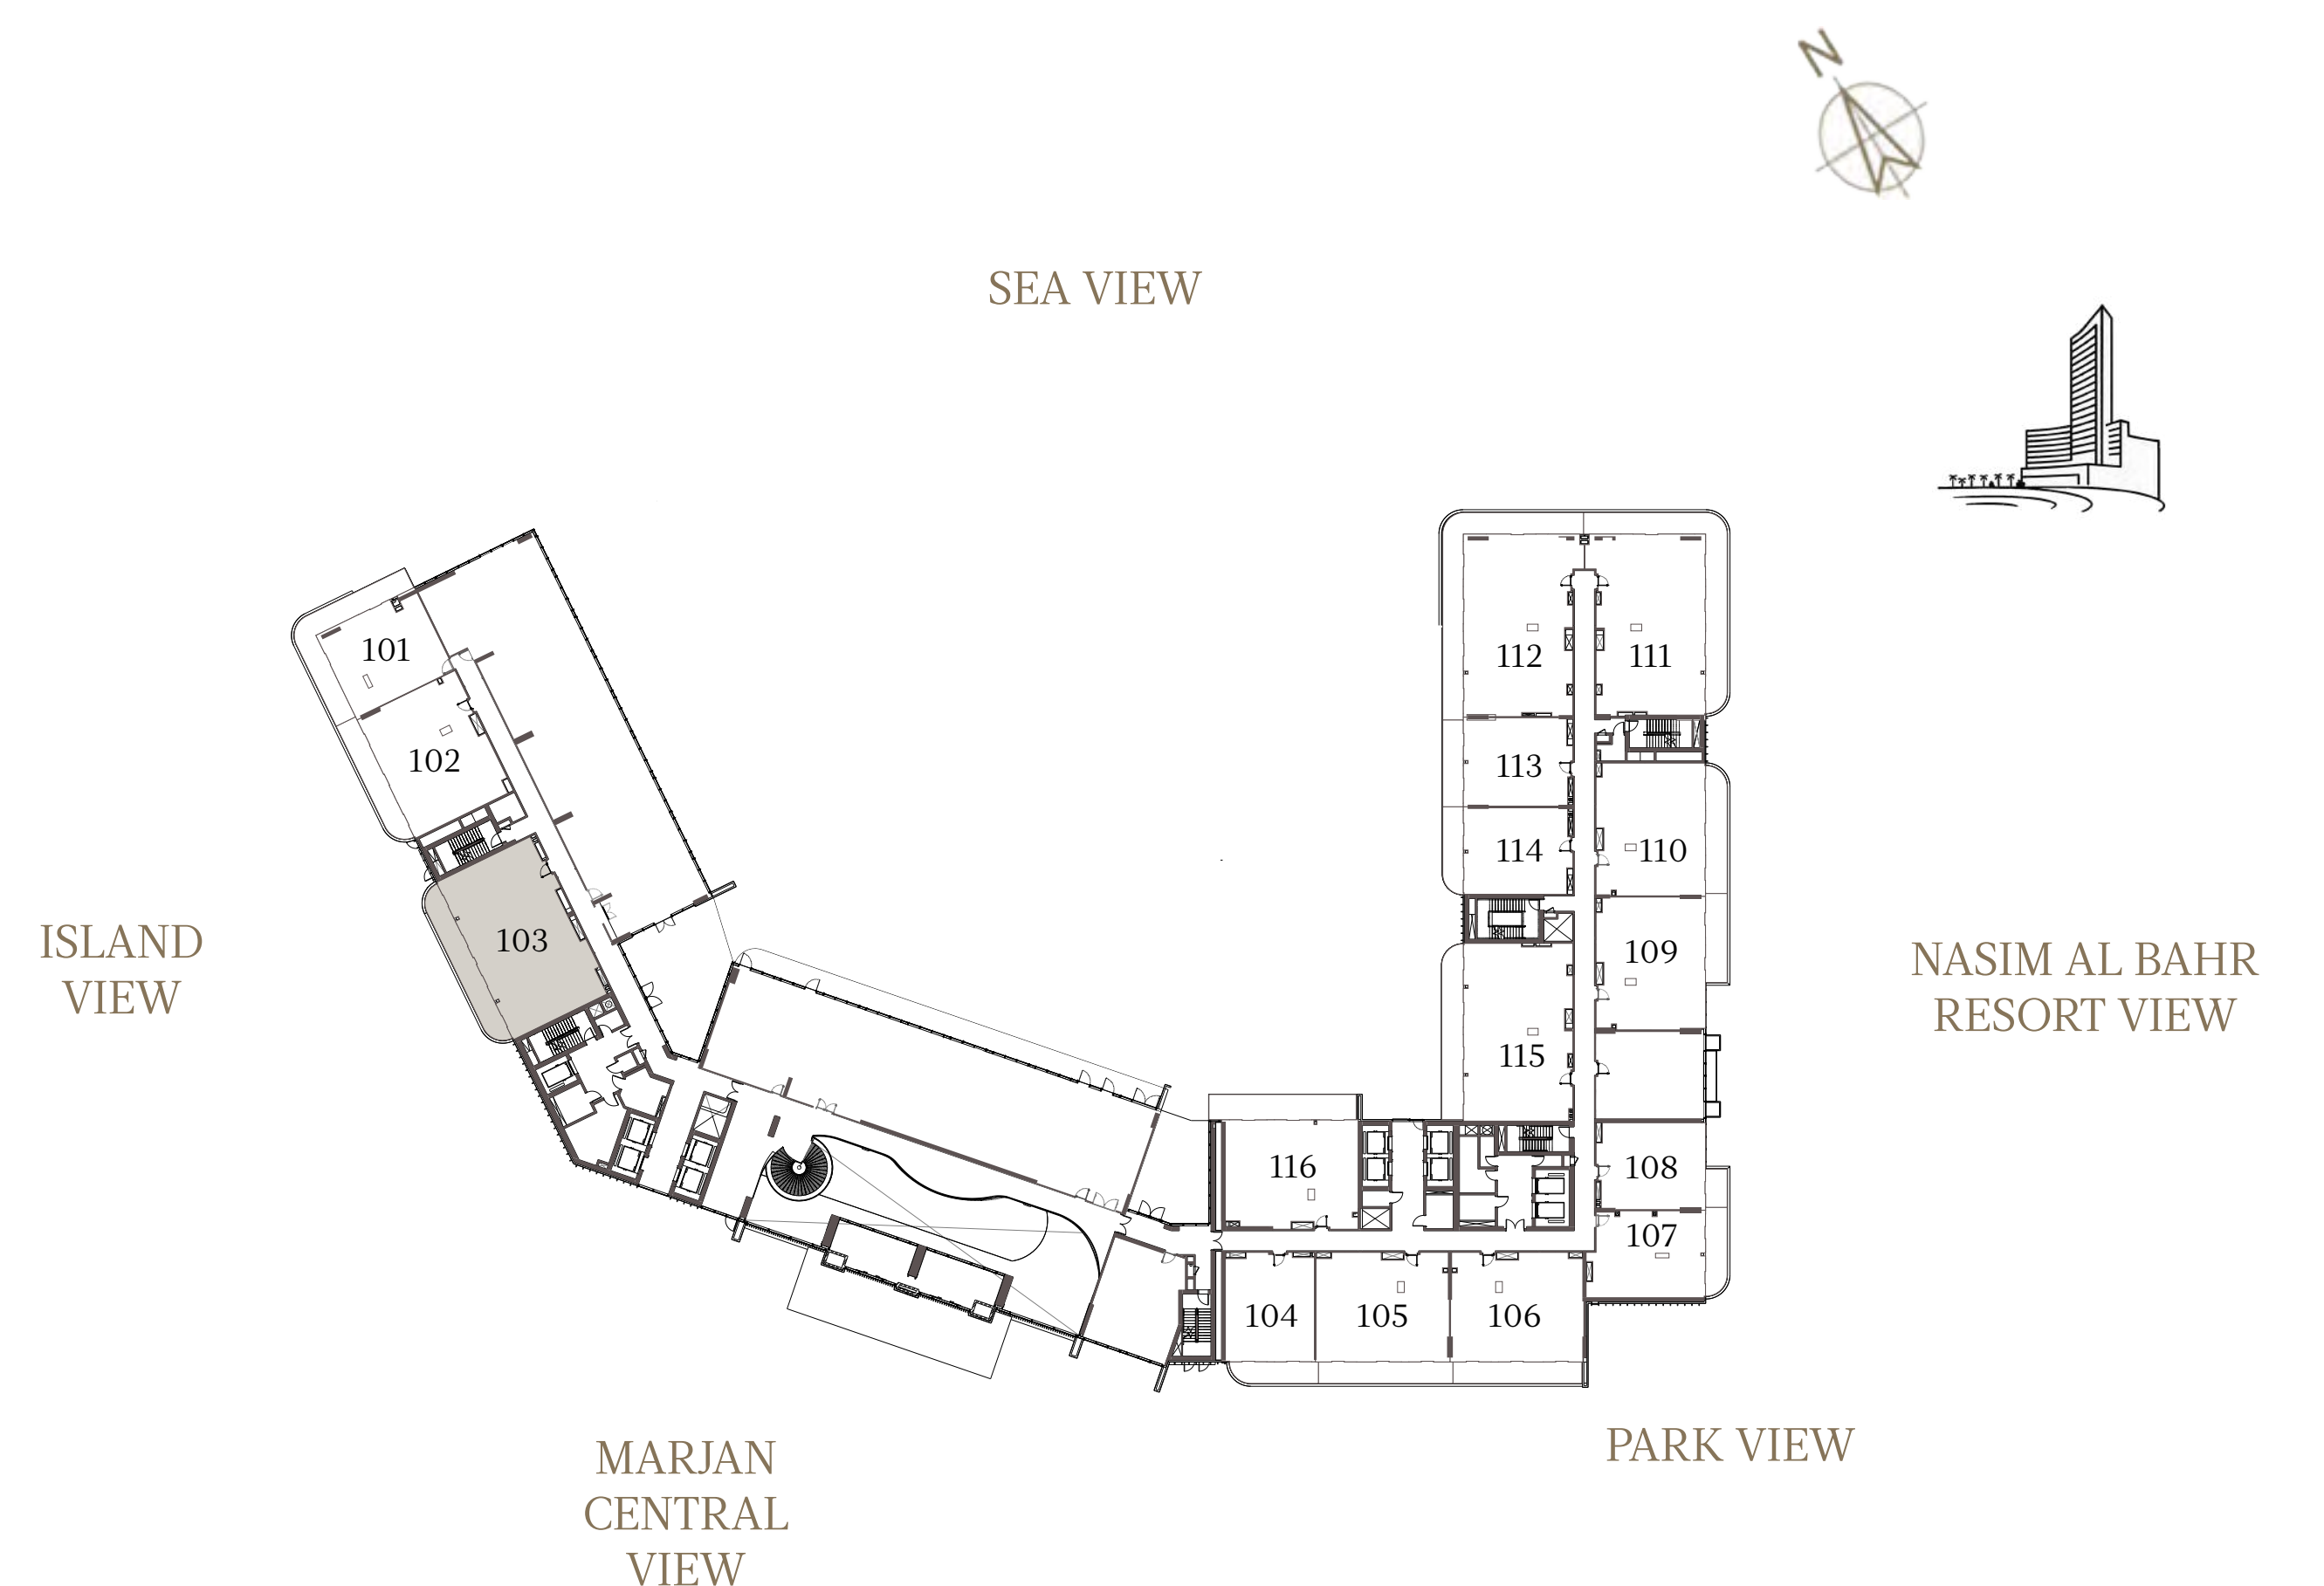

1 BEDROOM-1C

UNIT - 101

INTERNAL AREA	89.30	sq.m.	961.22	sq.ft.
OUTDOOR AREA	42.13	sq.m.	453.48	sq.ft.
TOTAL AREA	131.43	sq.m.	1414.70	sq.ft.

2 BEDROOM-1A

UNIT - 102

INTERNAL AREA	127.40	sq.m.	1371.32	sq.ft.
OUTDOOR AREA	25.28	sq.m.	272.11	sq.ft.
TOTAL AREA	152.68	sq.m.	1643.43	sq.ft.

3 BEDROOM-8

UNIT - 103

INTERNAL AREA	165.56	sq.m.	1782.07	sq.ft.
OUTDOOR AREA	31.90	sq.m.	343.37	sq.ft.
TOTAL AREA	197.46	sq.m.	2125.44	sq.ft.

1 BEDROOM-1A

UNIT - 104

INTERNAL AREA	89.37 sq.m.	961.97 sq.ft.
OUTDOOR AREA	16.51 sq.m.	177.71 sq.ft.
TOTAL AREA	105.88 sq.m.	1139.68 sq.ft.

2 BEDROOM-1A

UNIT - 105

INTERNAL AREA	128.31	sq.m.	1381.12	sq.ft.
OUTDOOR AREA	26.31	sq.m.	283.20	sq.ft.
TOTAL AREA	154.62	sq.m.	1664.32	sq.ft.

2 BEDROOM-1A

UNIT - 106

INTERNAL AREA	128.25 sq.m.	1380.47 sq.ft.
OUTDOOR AREA	25.89 sq.m.	278.68 sq.ft.
TOTAL AREA	154.14 sq.m.	1659.15 sq.ft.