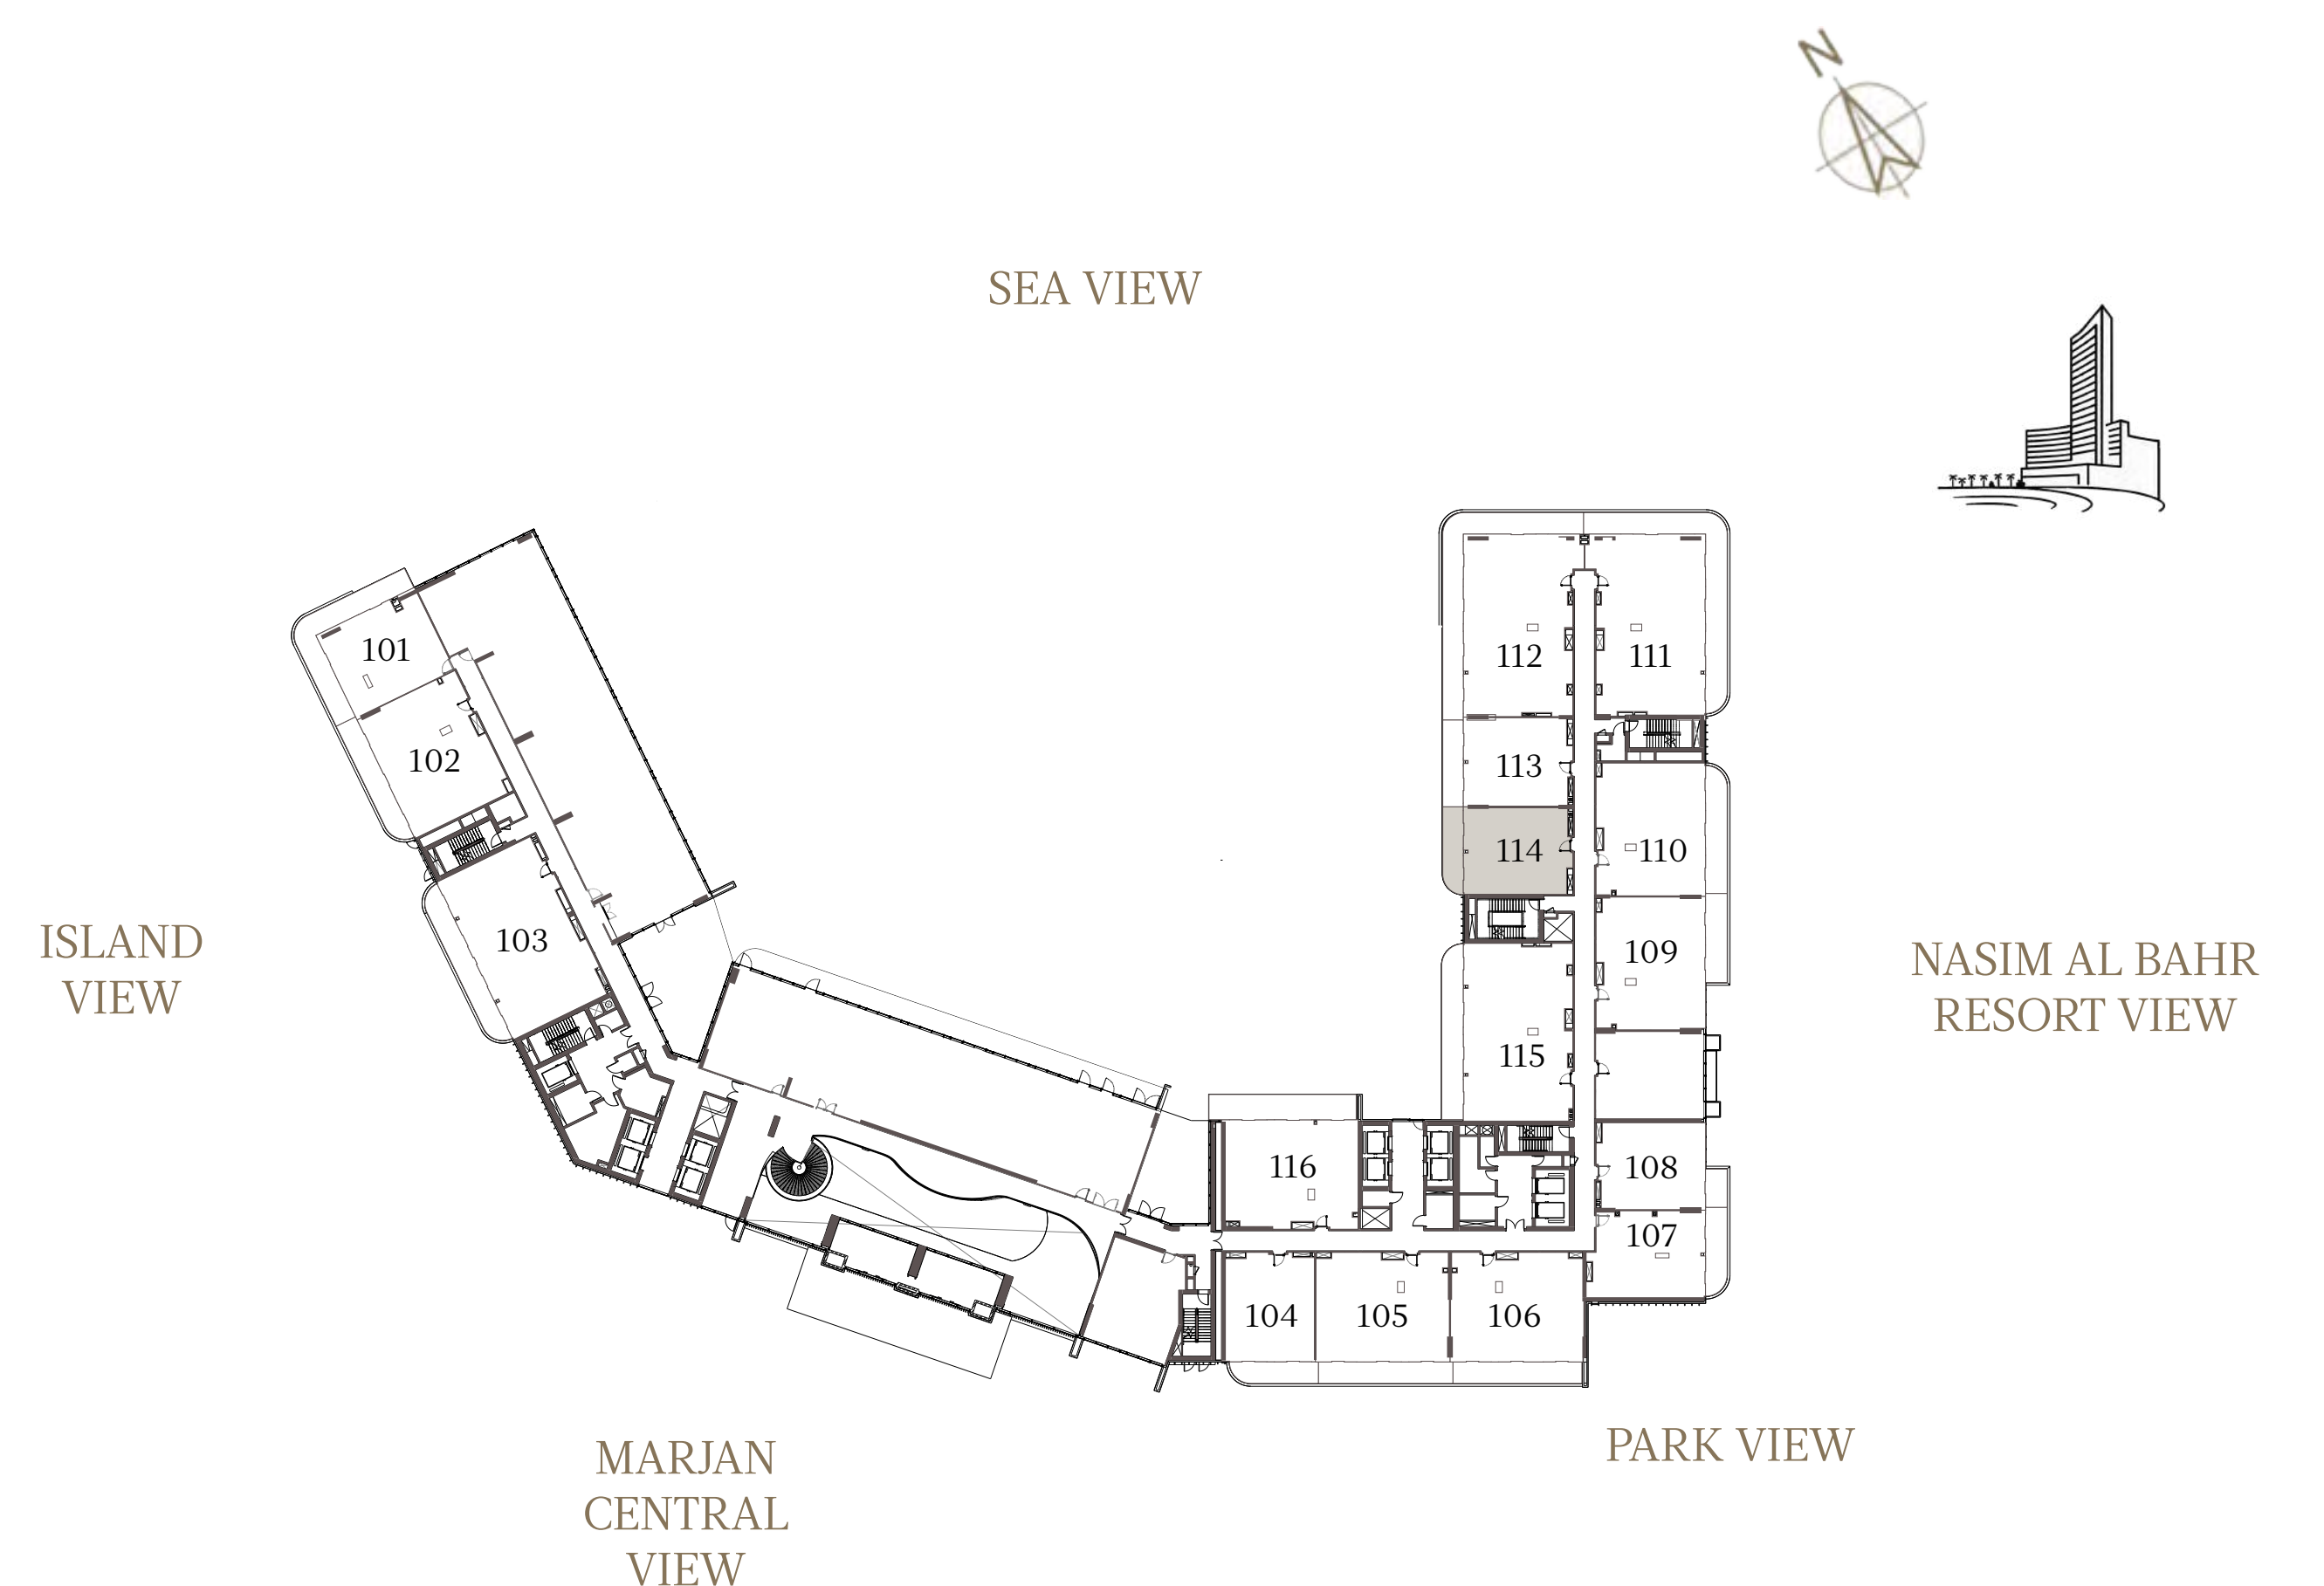

1 BEDROOM-1A

UNIT - 113

INTERNAL AREA	84.64 sq.m.	911.06 sq.ft.
OUTDOOR AREA	16.19 sq.m.	174.27 sq.ft.
TOTAL AREA	100.83 sq.m.	1085.33 sq.ft.

1 BEDROOM-1A

UNIT - 114

INTERNAL AREA	82.68 sq.m.	889.96 sq.ft.
OUTDOOR AREA	15.60 sq.m.	167.92 sq.ft.
TOTAL AREA	98.28 sq.m.	1057.88 sq.ft.