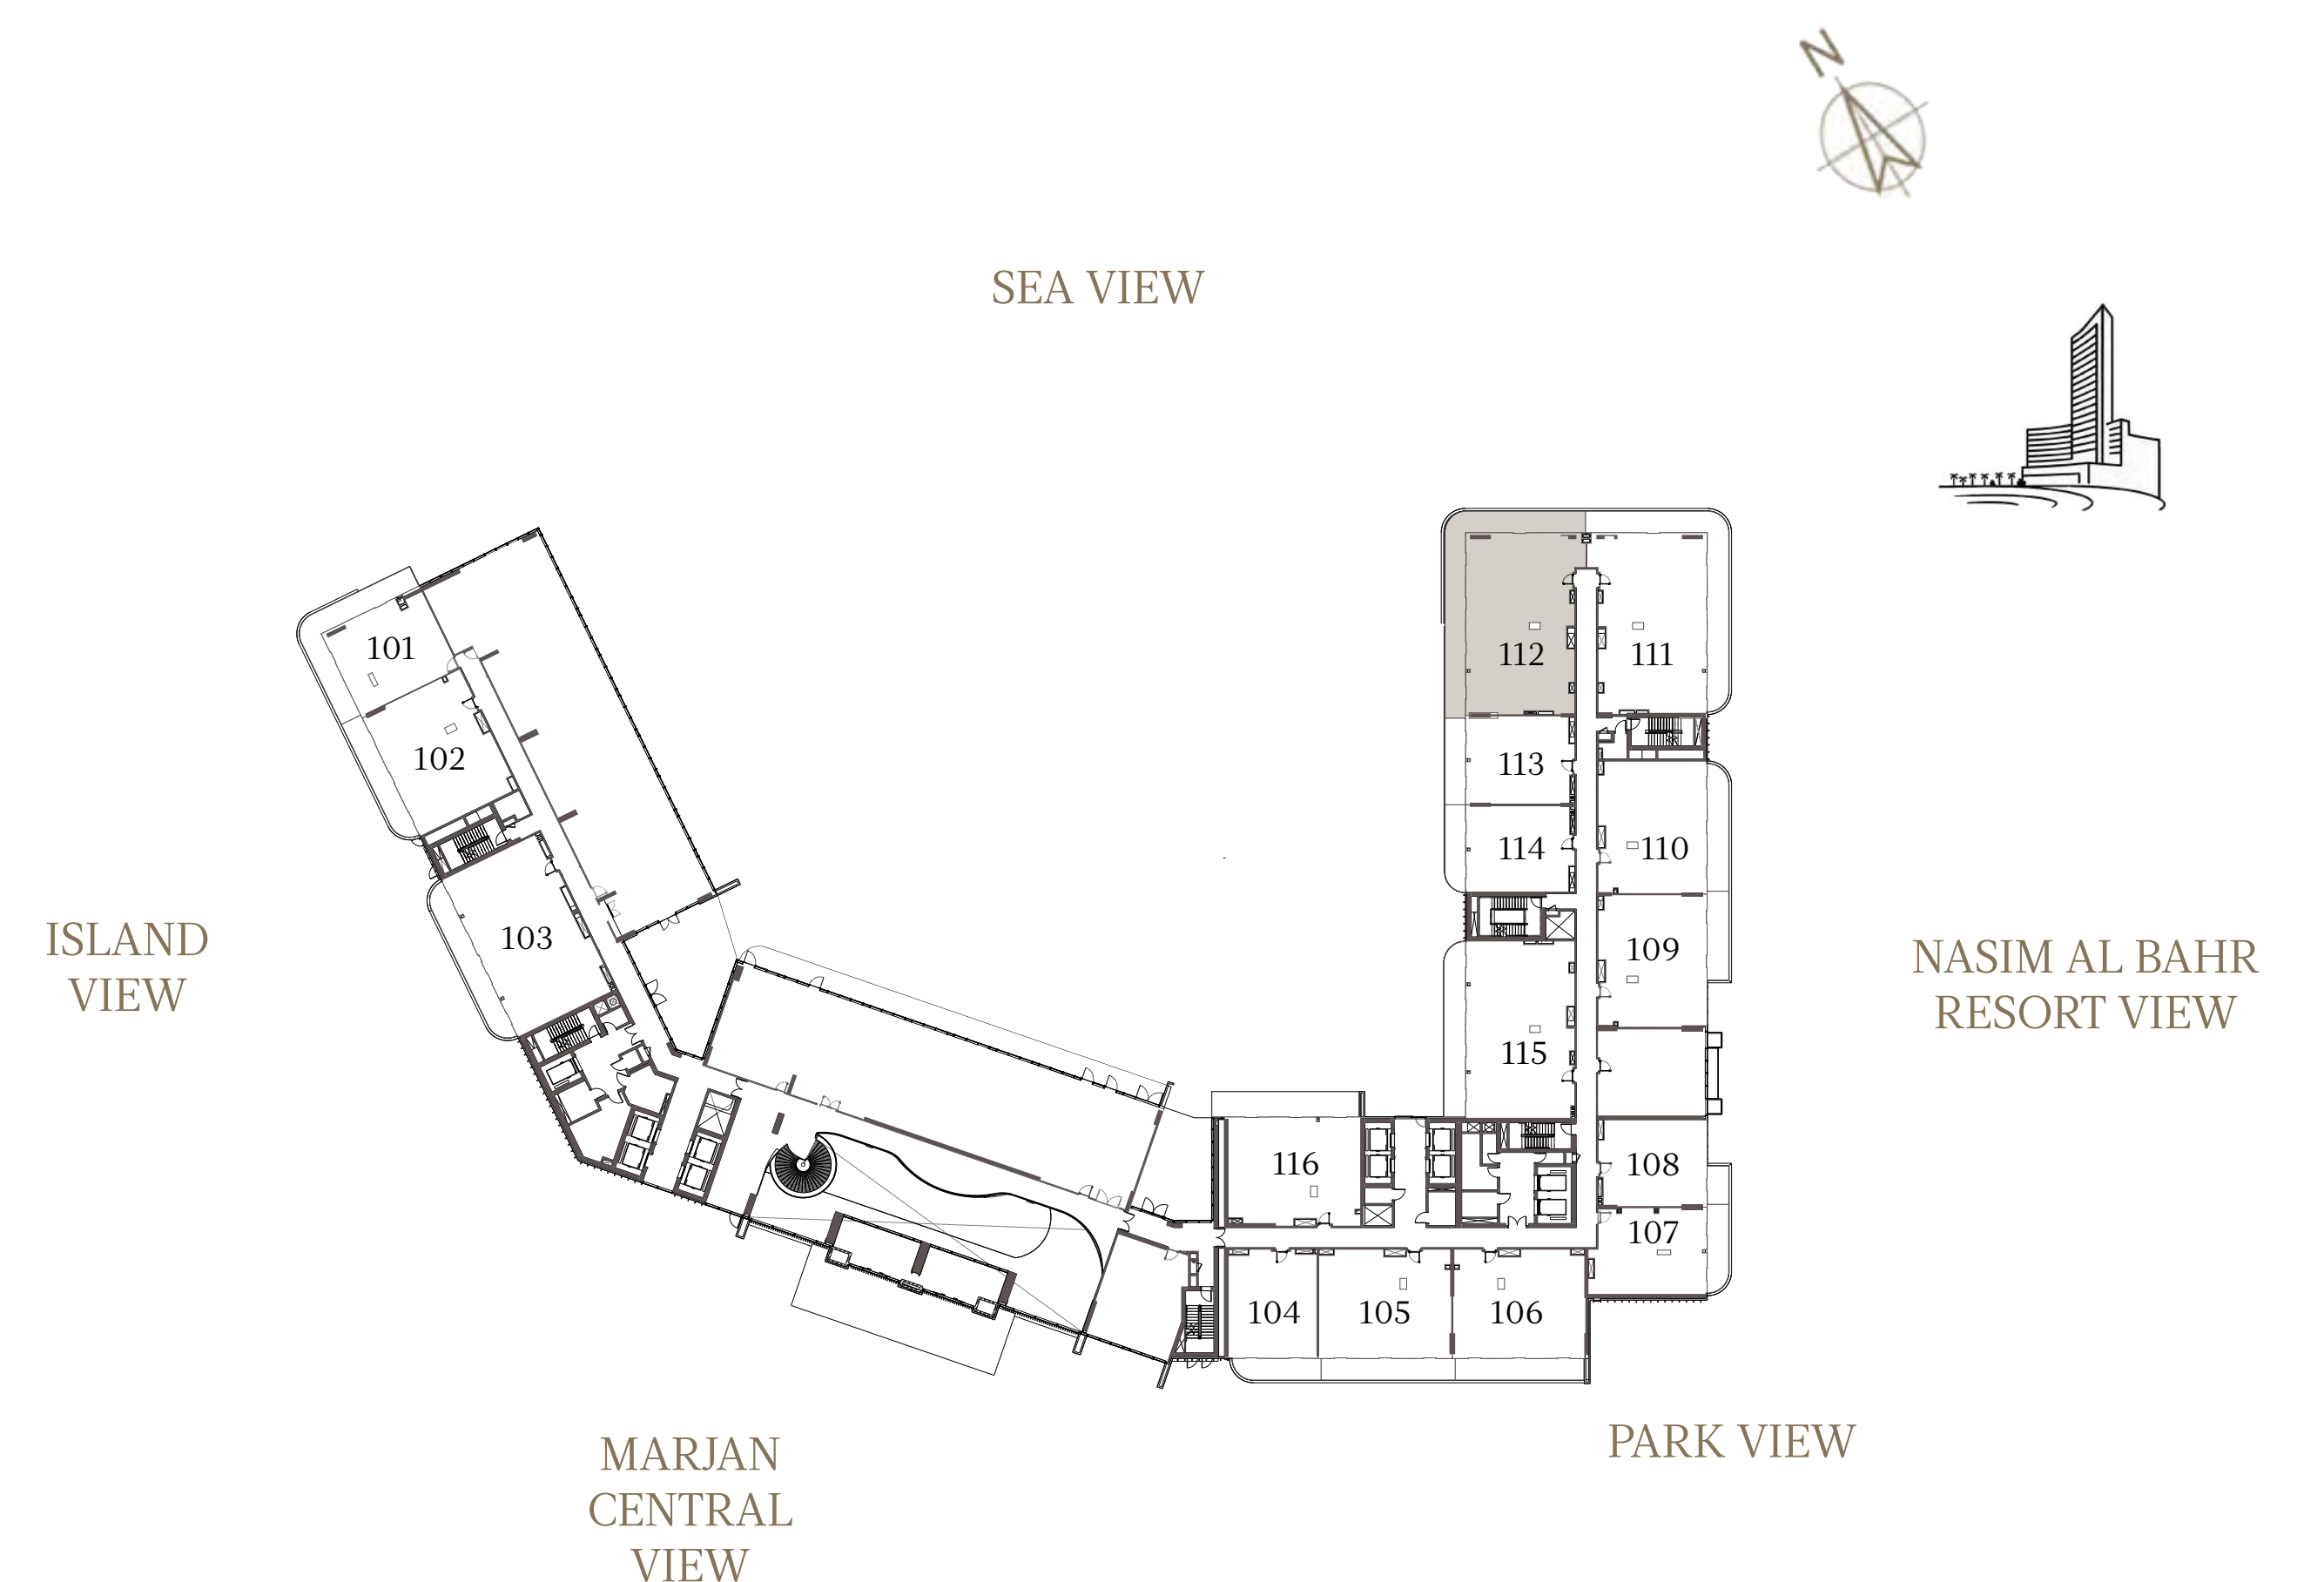

3 BEDROOM-1A

UNIT - 111

INTERNAL AREA	175.84	sq.m.	1892.73	sq.ft.
OUTDOOR AREA	61.22	sq.m.	658.97	sq.ft.
TOTAL AREA	237.06	sq.m.	2551.69	sq.ft.

3 BEDROOM-1A

UNIT - 112

INTERNAL AREA	177.60 sq.m.	1911.67 sq.ft.
OUTDOOR AREA	61.20 sq.m.	658.75 sq.ft.
TOTAL AREA	238.80 sq.m.	2570.42 sq.ft.