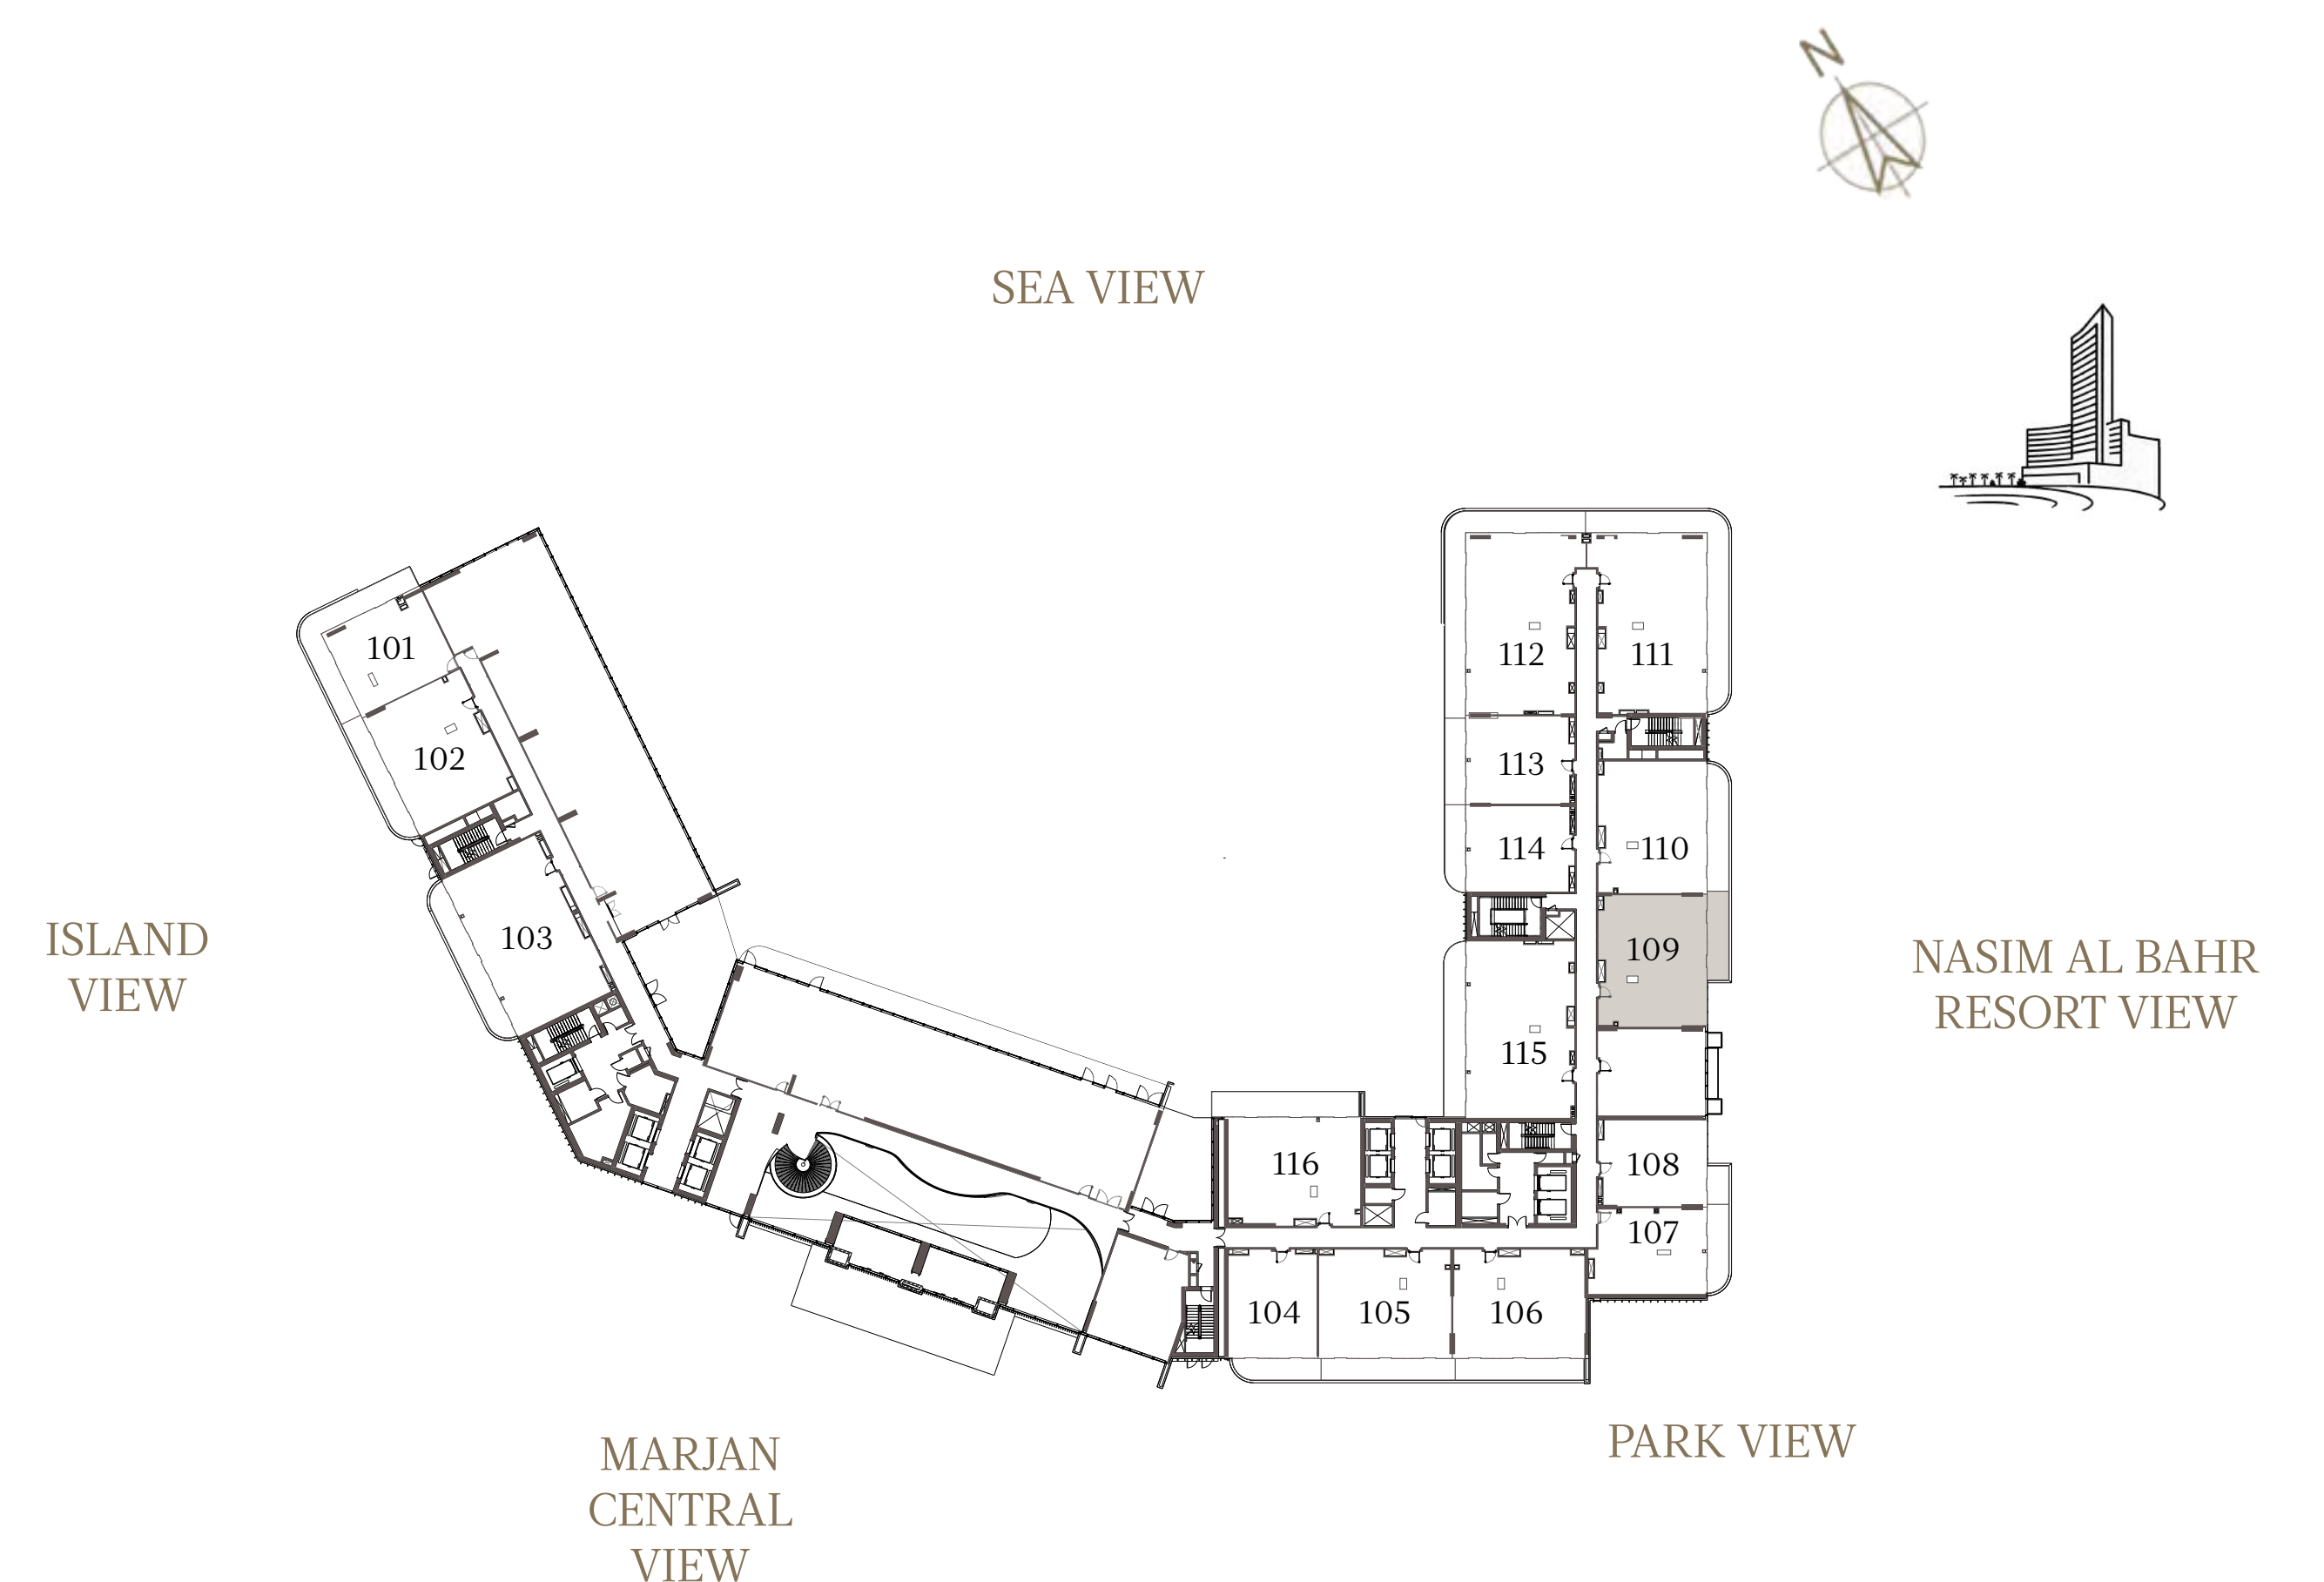

1 BEDROOM-CORNER 1

UNIT - 107

INTERNAL AREA	89.61 sq.m.	964.55 sq.ft.
OUTDOOR AREA	16.51 sq.m.	177.71 sq.ft.
TOTAL AREA	106.12 sq.m.	1142.27 sq.ft.

1 BEDROOM-1A

UNIT - 108

INTERNAL AREA	83.25 sq.m.	896.10 sq.ft.
OUTDOOR AREA	7.50 sq.m.	80.73 sq.ft.
TOTAL AREA	90.75 sq.m.	976.82 sq.ft.

2 BEDROOM-1A

UNIT - 109

INTERNAL AREA	126.80	sq.m.	1364.86	sq.ft.
OUTDOOR AREA	17.39	sq.m.	187.18	sq.ft.
TOTAL AREA	144.19	sq.m.	1552.05	sq.ft.

2 BEDROOM-1A

UNIT - 110

INTERNAL AREA	127.42	sq.m.	1371.54	sq.ft.
OUTDOOR AREA	24.15	sq.m.	259.95	sq.ft.
TOTAL AREA	151.57	sq.m.	1631.49	sq.ft.