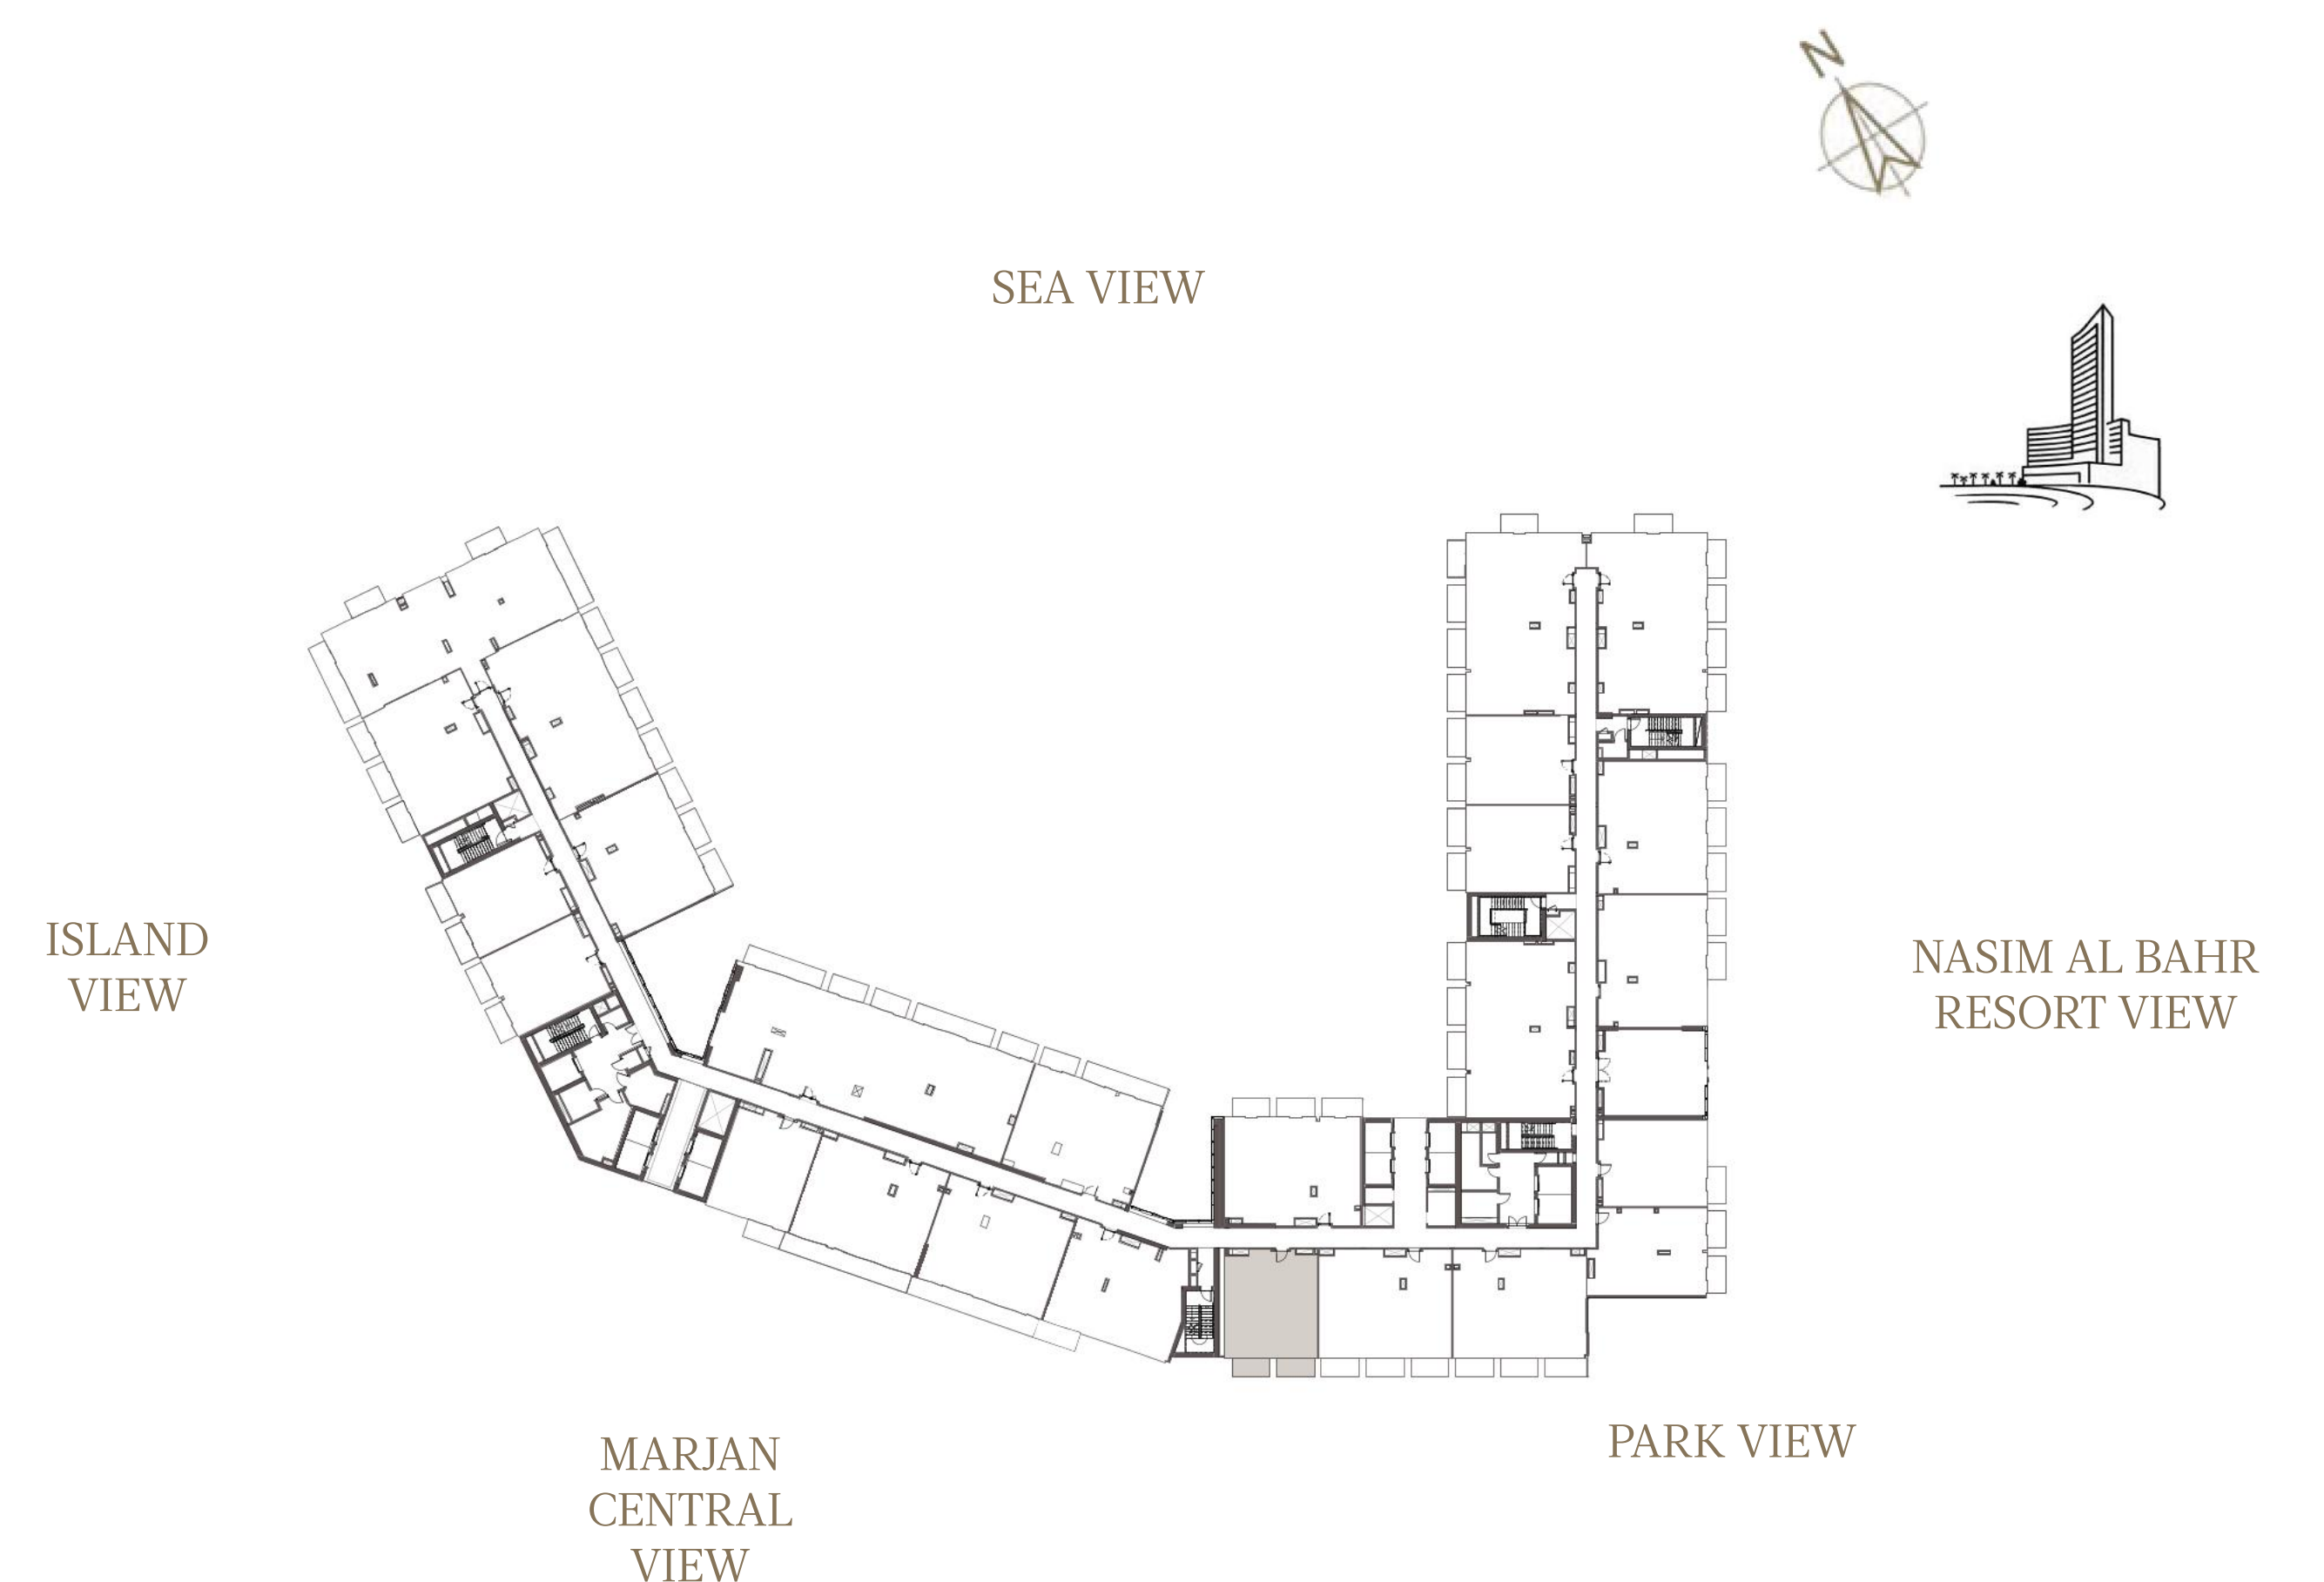

UNIT - 208

INTERNAL AREA	89.37 sq.m.	961.97 sq.ft.
OUTDOOR AREA	12.56 sq.m.	135.19 sq.ft.
TOTAL AREA	101.93 sq.m.	1097.17 sq.ft.