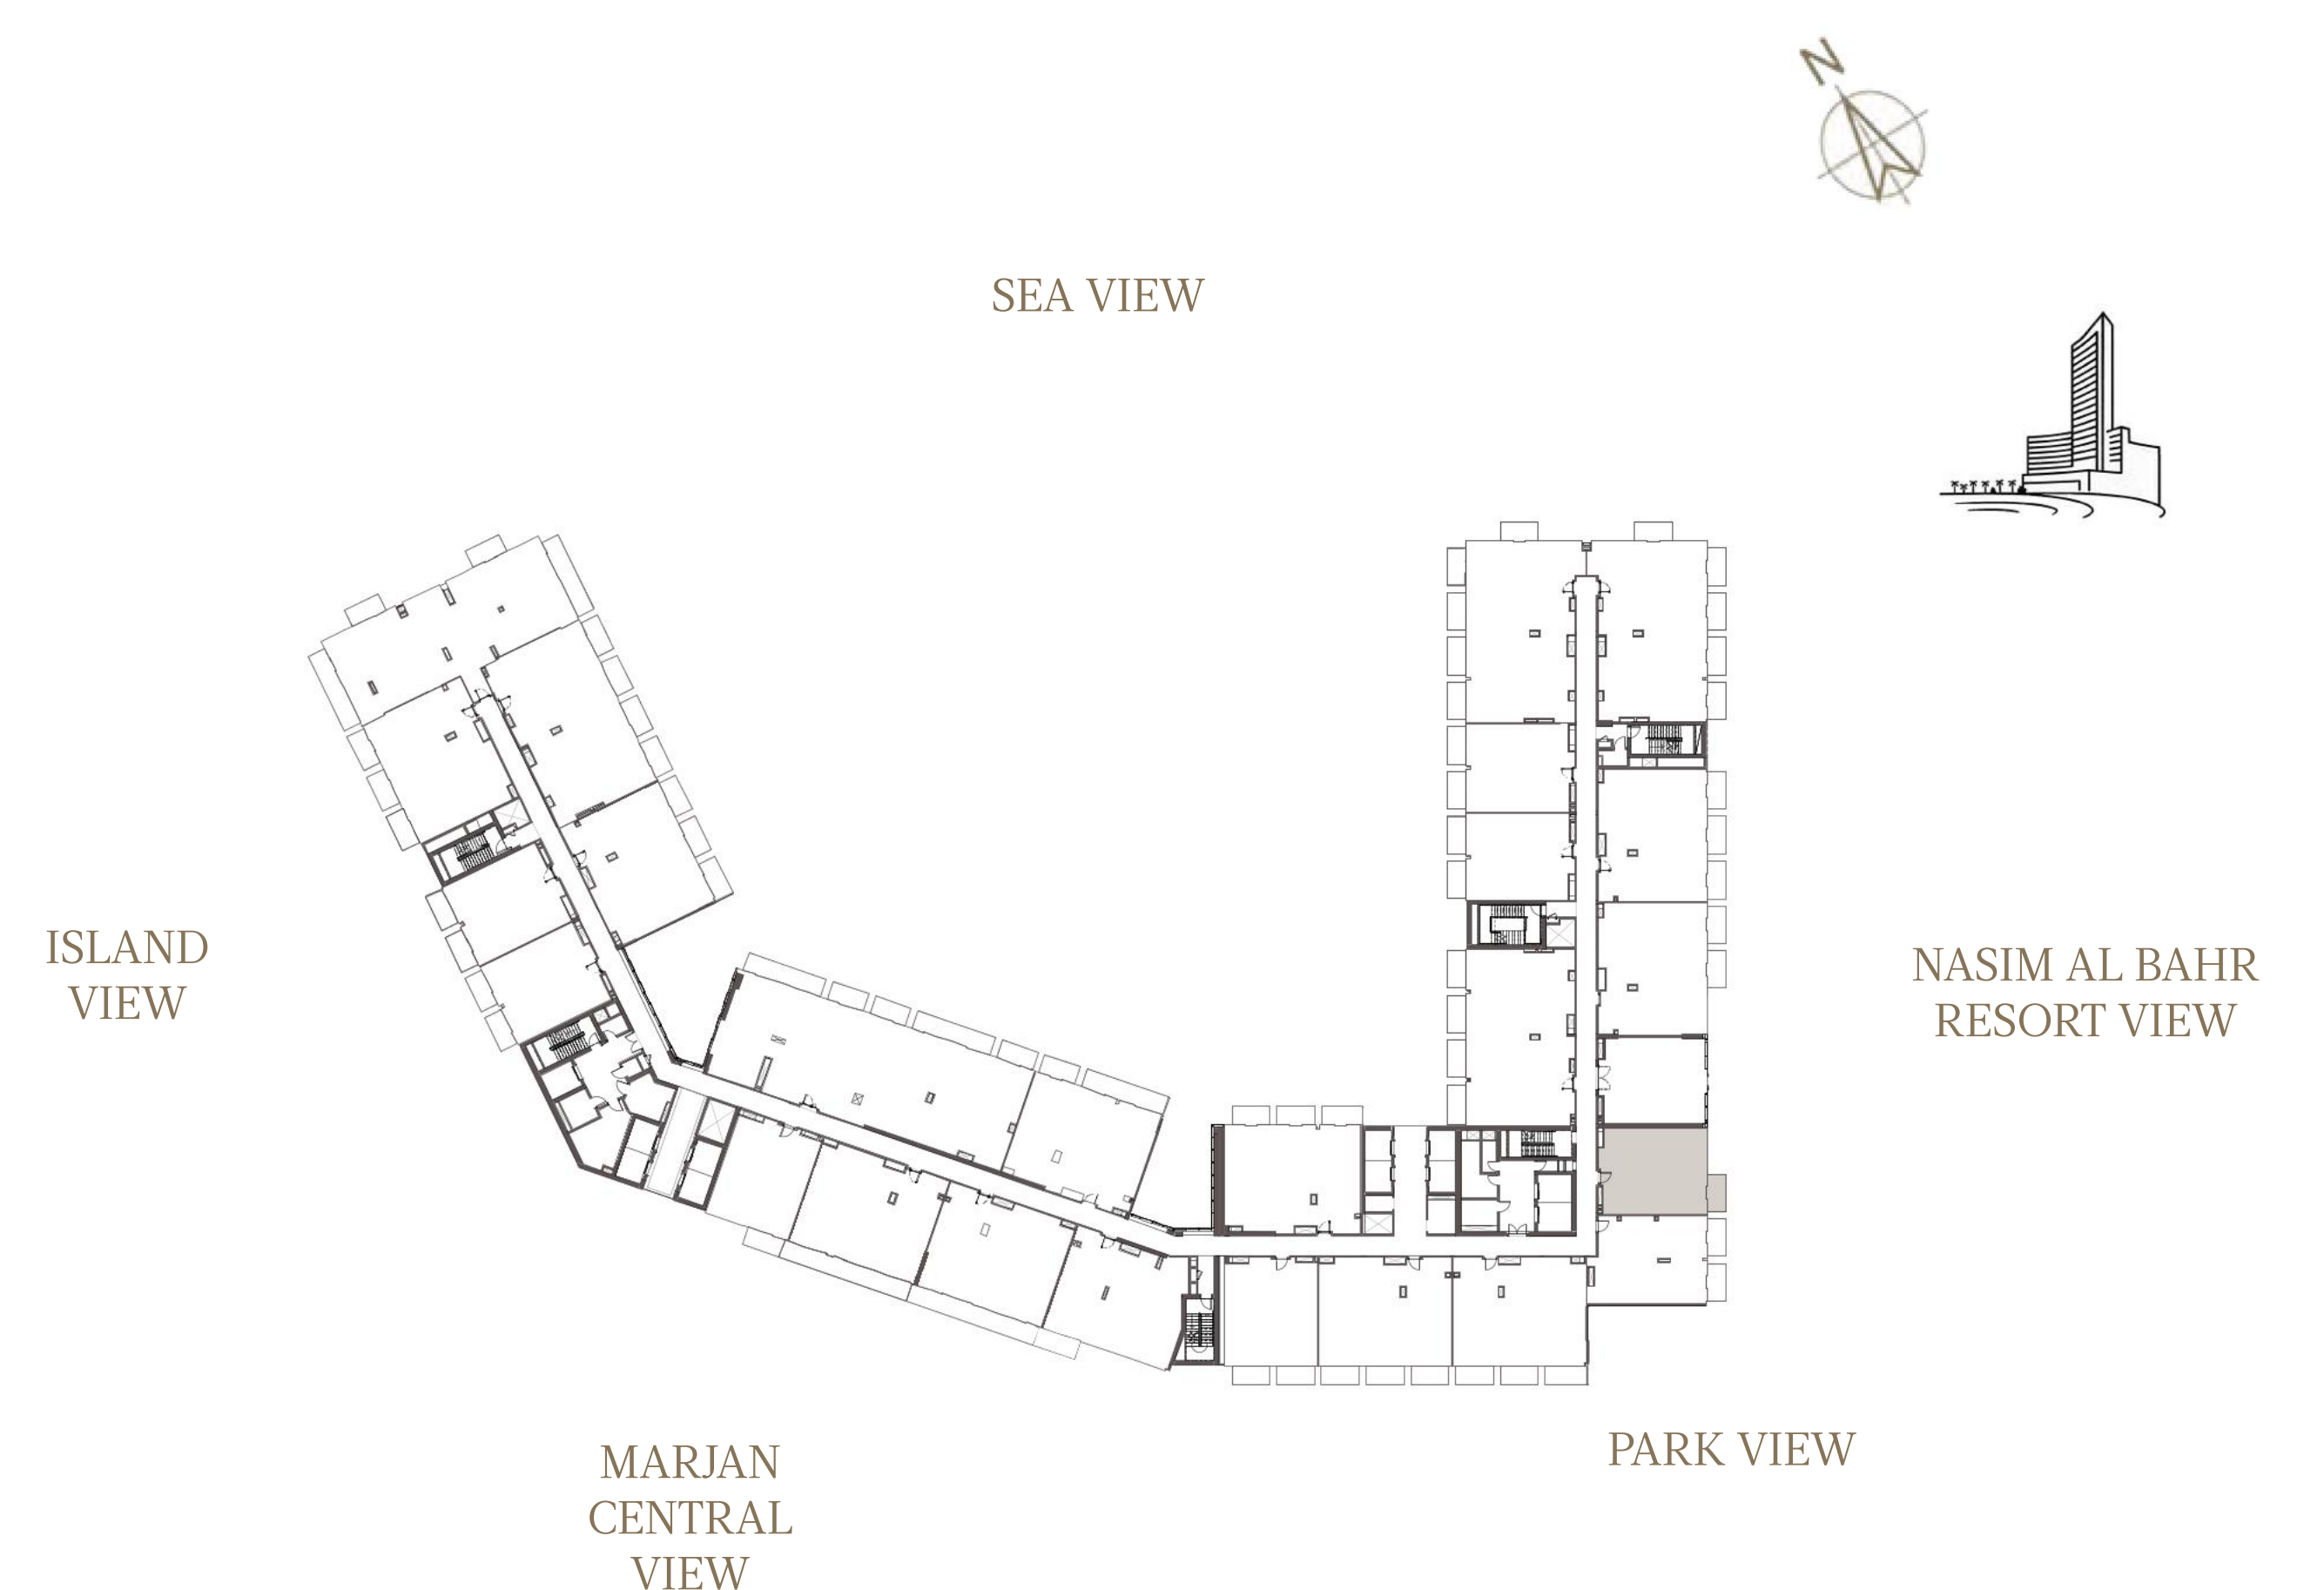

1 BEDROOM-CORNER

UNIT - 211

INTERNAL AREA	89.61 sq.m.	964.55 sq.ft.
OUTDOOR AREA	12.56 sq.m.	135.19 sq.ft.
TOTAL AREA	102.17 sq.m.	1099.75 sq.ft.

1 BEDROOM-1A

UNIT - 212

INTERNAL AREA	83.25 sq.m.	896.10 sq.ft.
OUTDOOR AREA	6.41 sq.m.	69.00 sq.ft.
TOTAL AREA	89.66 sq.m.	965.09 sq.ft.