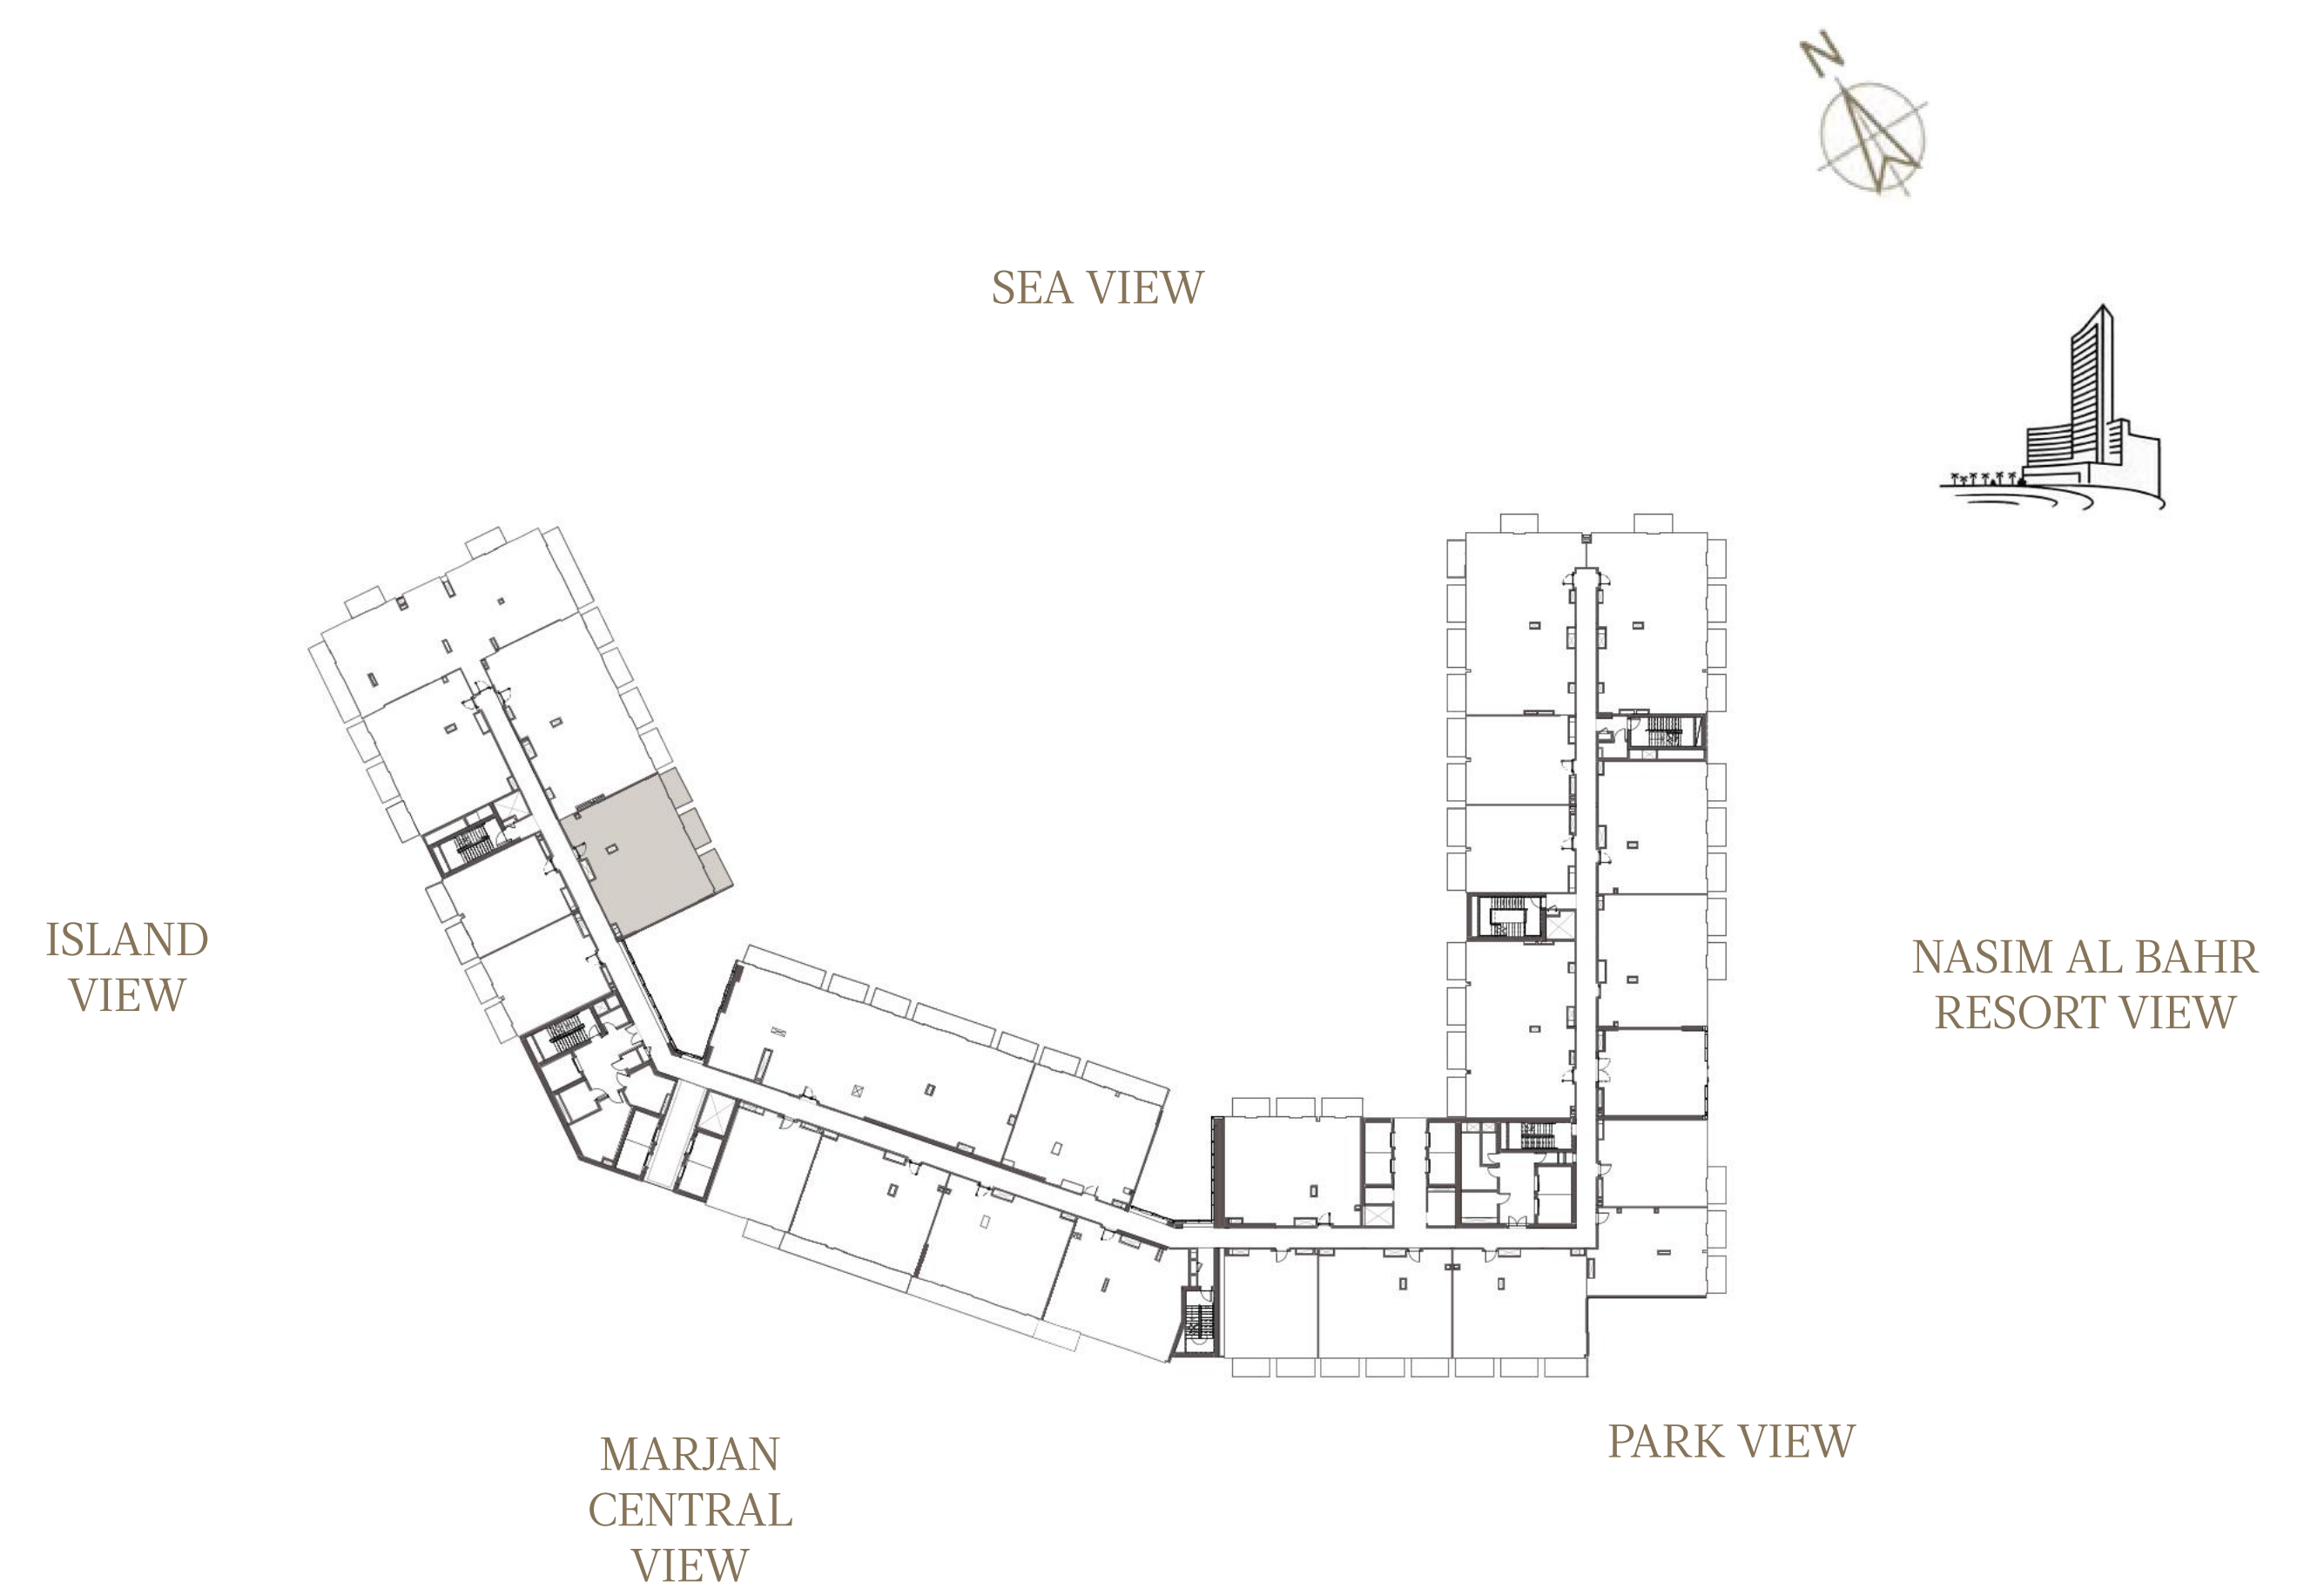

UNIT - 223

INTERNAL AREA	127.92	sq.m.	1376.92	sq.ft.
OUTDOOR AREA	19.43	sq.m.	209.14	sq.ft.
TOTAL AREA	147.35	sq.m.	1586.06	sq.ft.