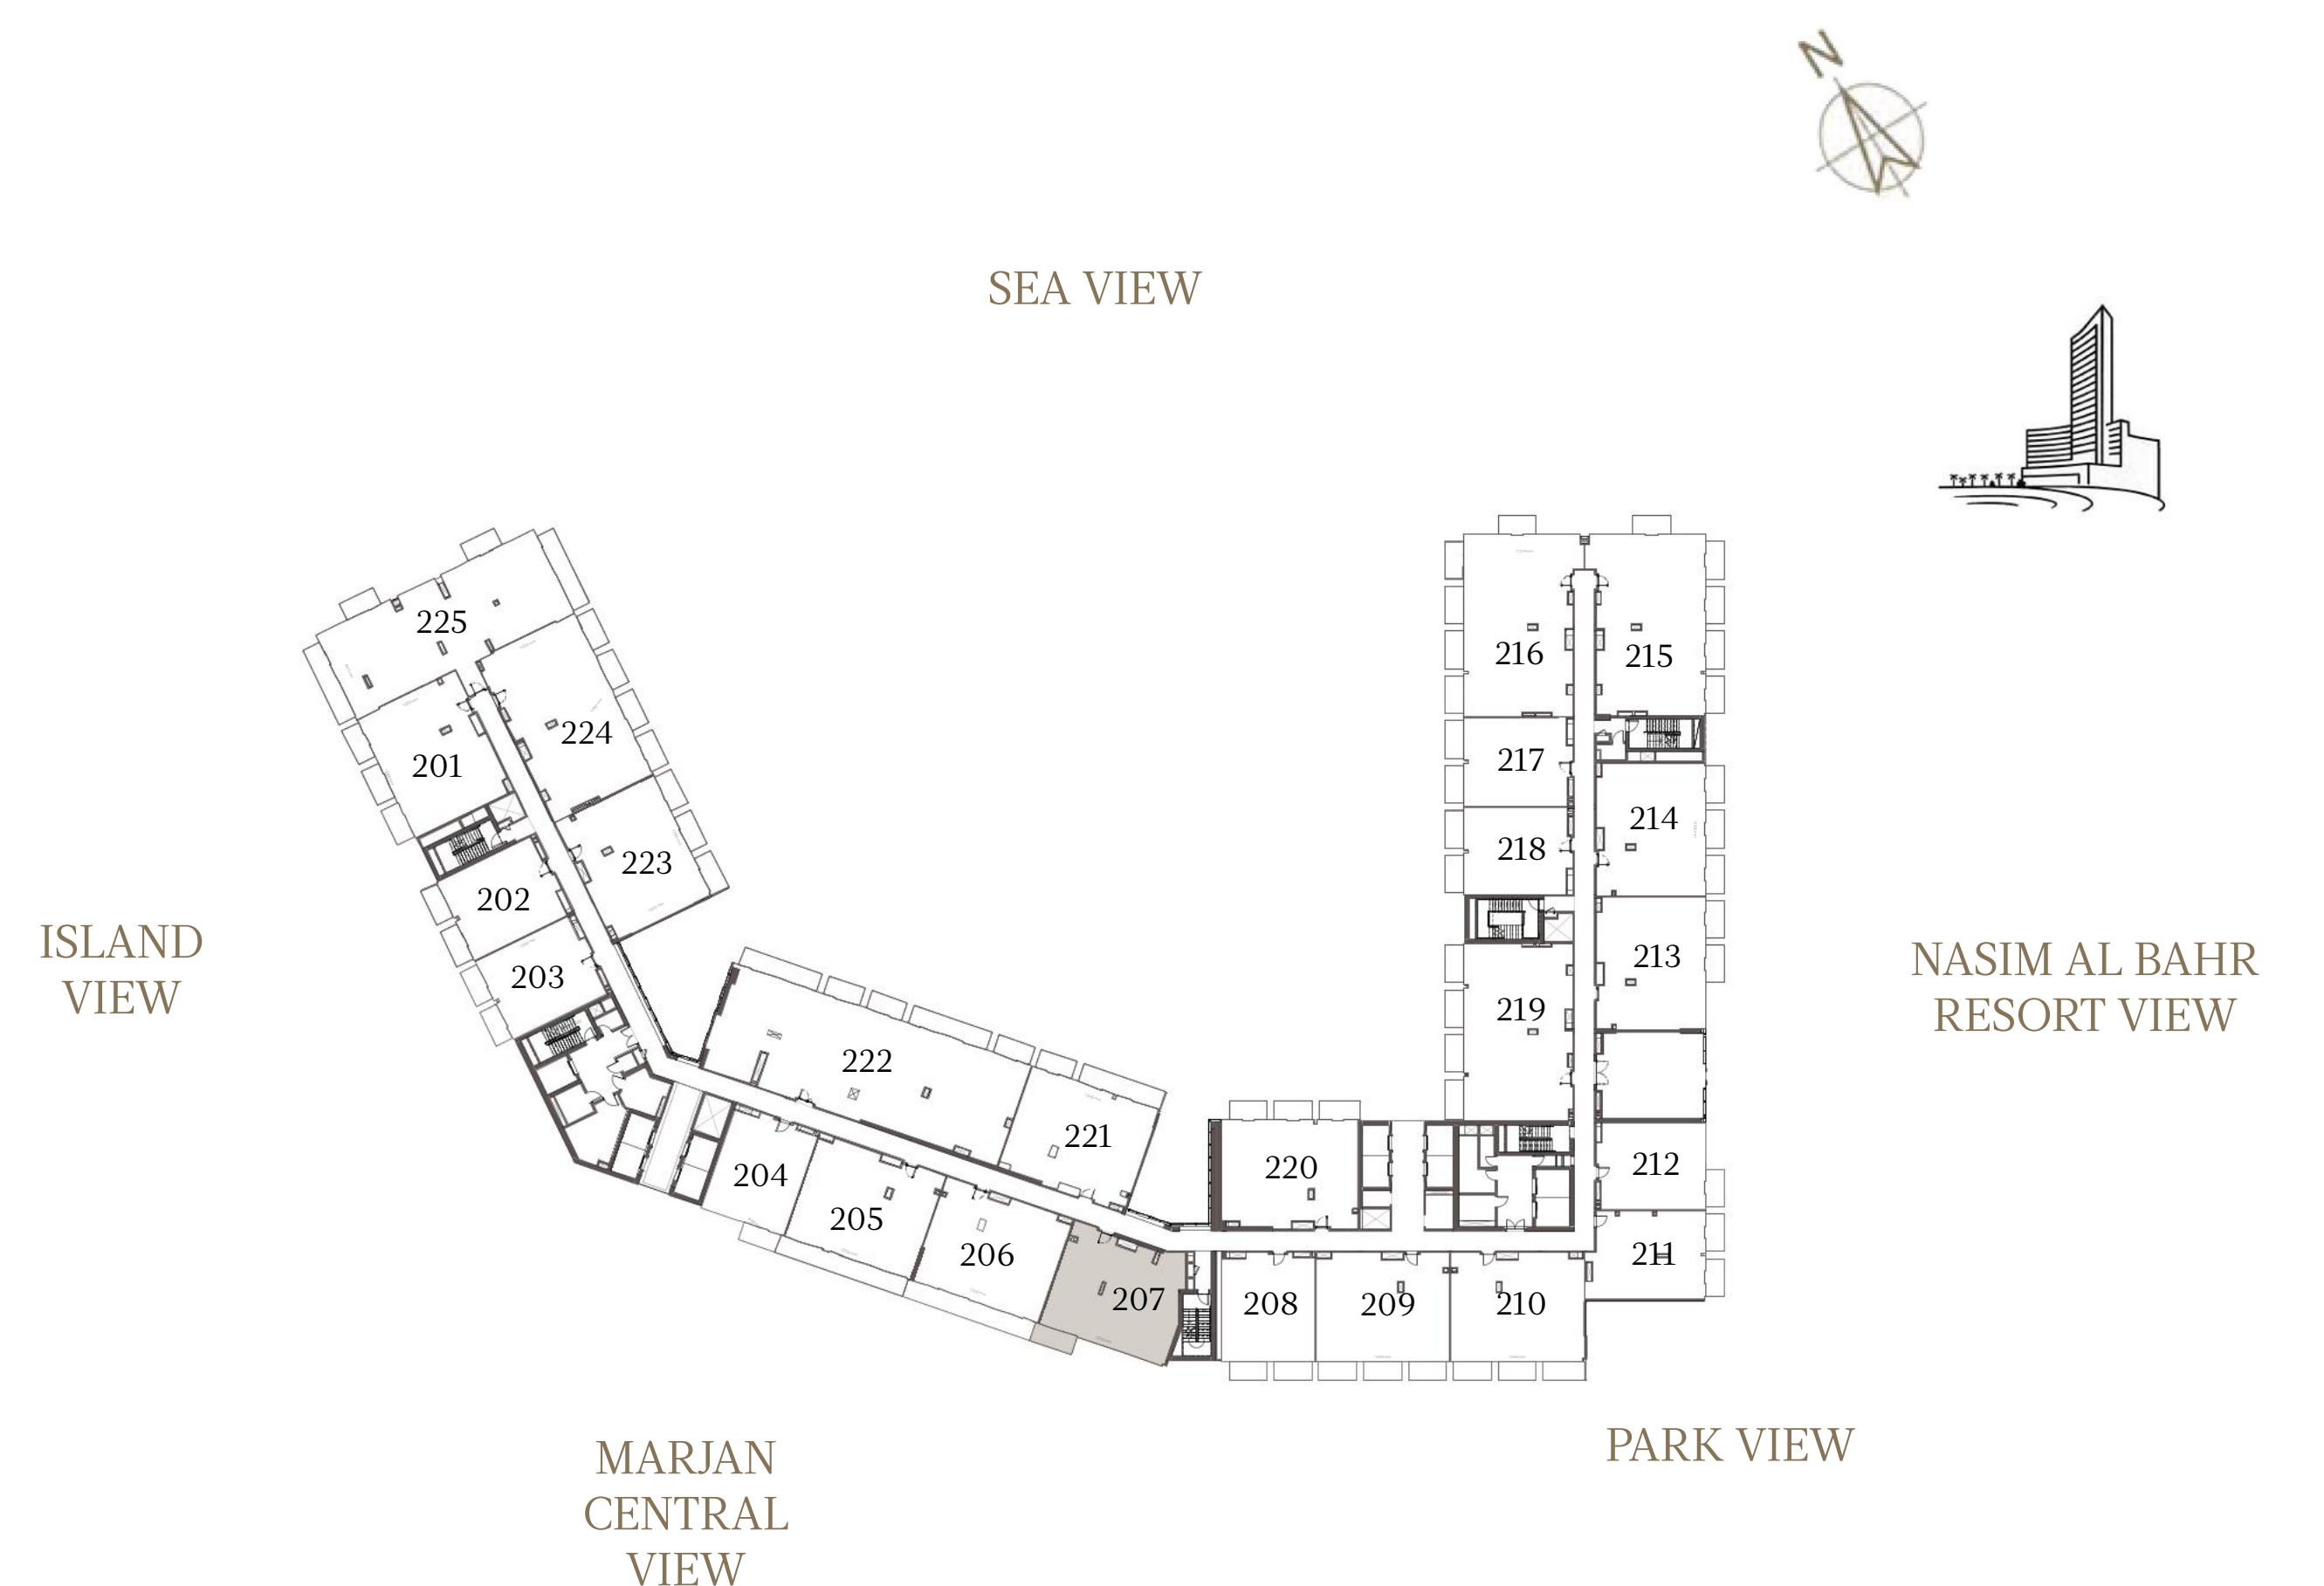

UNIT - 207

INTERNAL AREA	122.24 sq.m.	1315.78 sq.ft.
OUTDOOR AREA	7.27 sq.m.	78.25 sq.ft.
TOTAL AREA	129.51 sq.m.	1394.03 sq.ft.