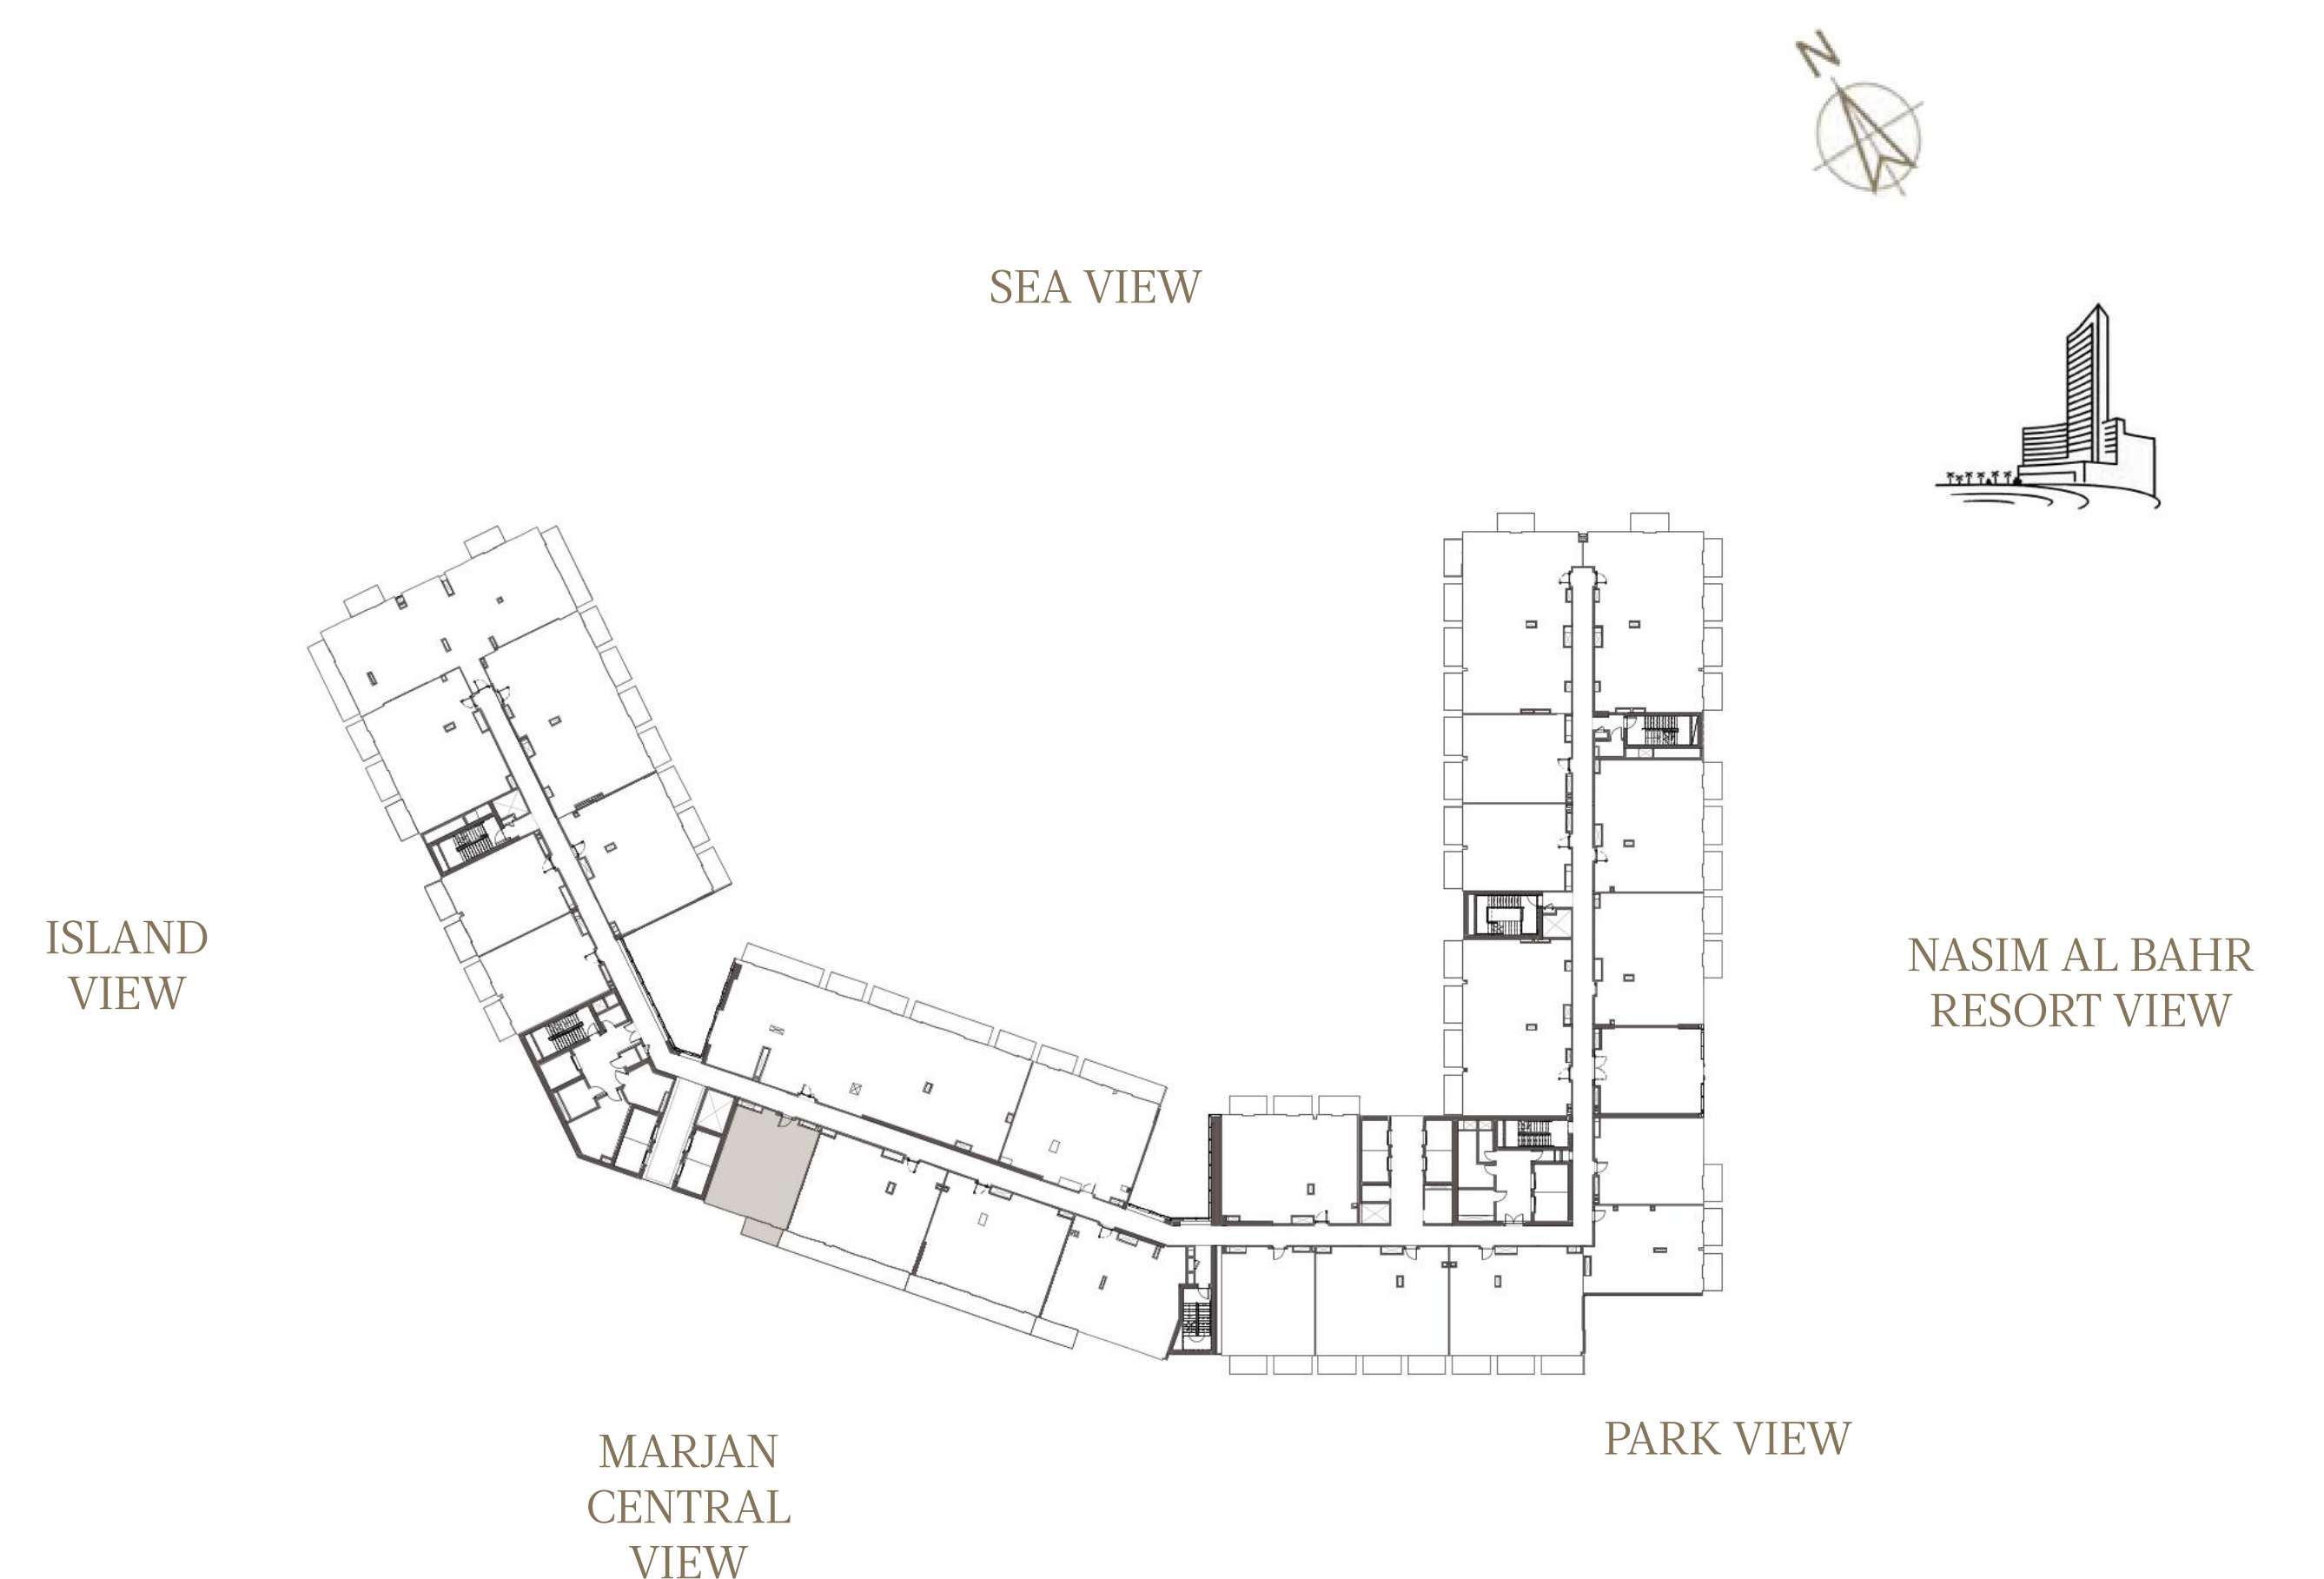

1 BEDROOM-1A

UNIT - 203

INTERNAL AREA	82.76	sq.m.	890.82	sq.ft.
OUTDOOR AREA	12.52	sq.m.	134.76	sq.ft.
TOTAL AREA	95.28	sq.m.	1025.59	sq.ft.

1 BEDROOM-1A

UNIT - 204

INTERNAL AREA	83.43	sq.m.	898.03	sq.ft.
OUTDOOR AREA	6.50	sq.m.	69.97	sq.ft.
TOTAL AREA	89.93	sq.m.	968.00	sq.ft.