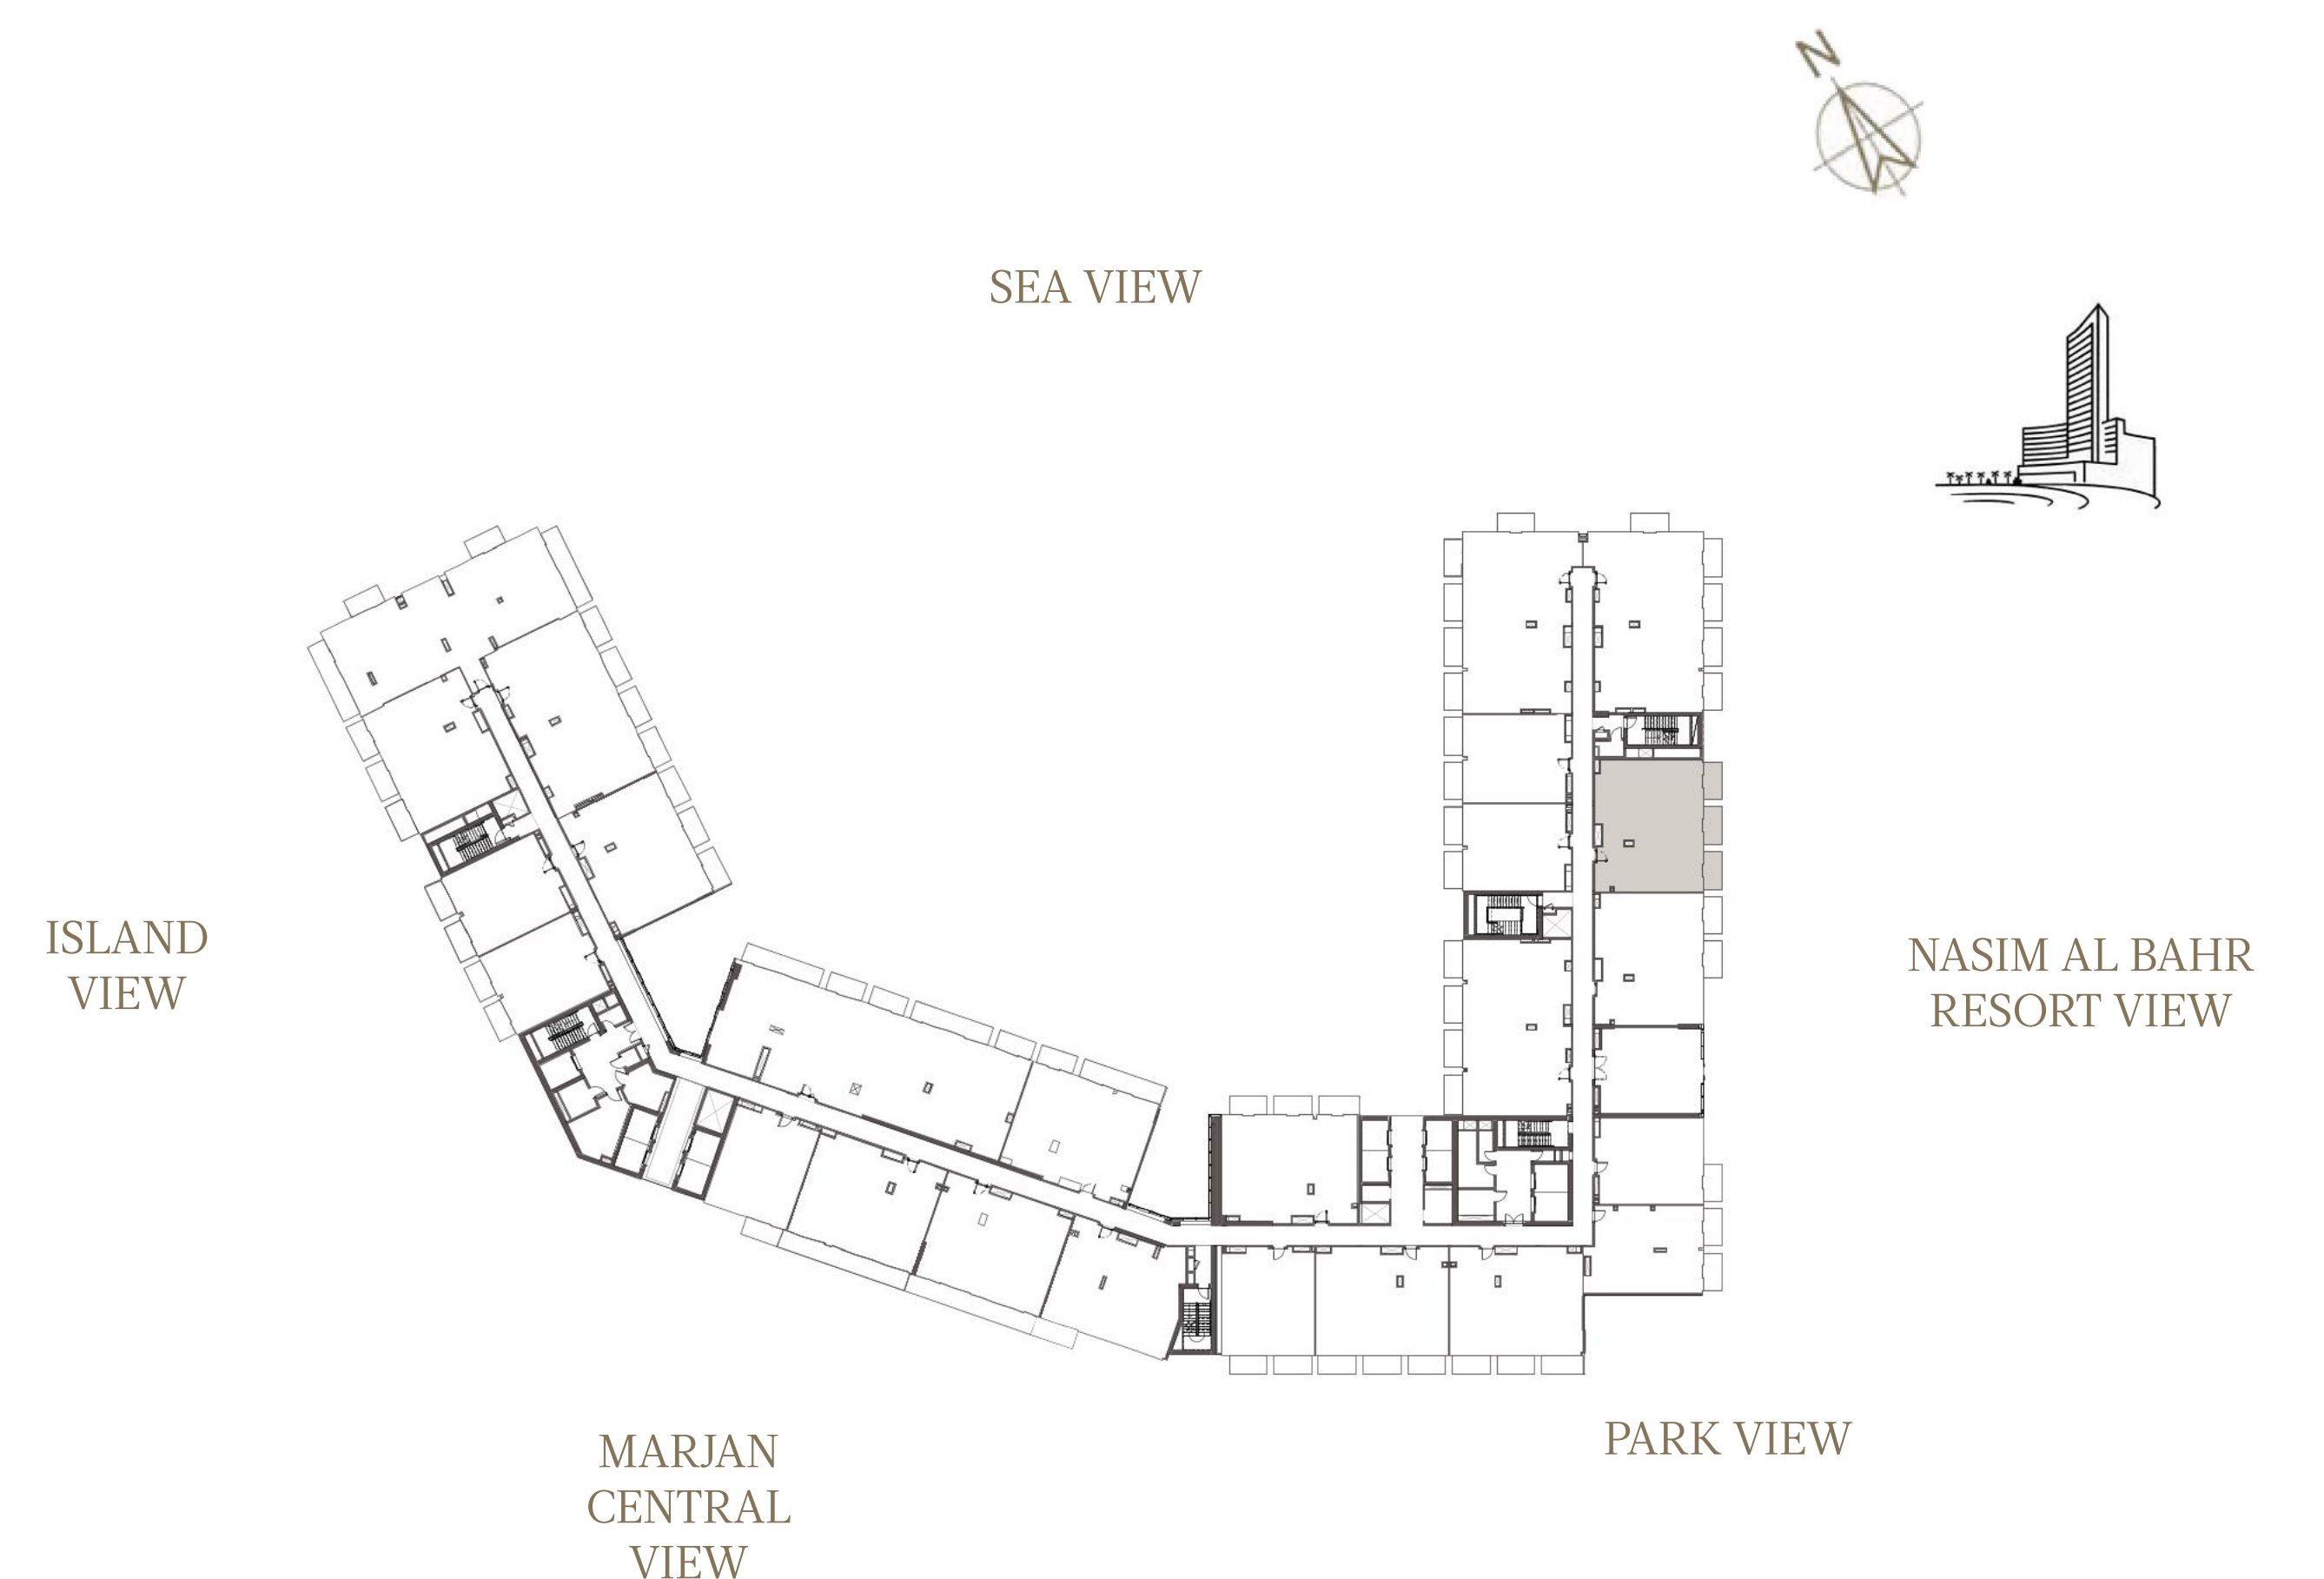

2 BEDROOM-1A

UNIT - 213

INTERNAL AREA	126.88	sq.m.	1365.72	sq.ft.
OUTDOOR AREA	12.56	sq.m.	135.19	sq.ft.
TOTAL AREA	139.44	sq.m.	1500.92	sq.ft.

2 BEDROOM-1A

UNIT - 214

INTERNAL AREA	127.42	sq.m.	1371.54	sq.ft.
OUTDOOR AREA	18.97	sq.m.	204.19	sq.ft.
TOTAL AREA	146.39	sq.m.	1575.73	sq.ft.