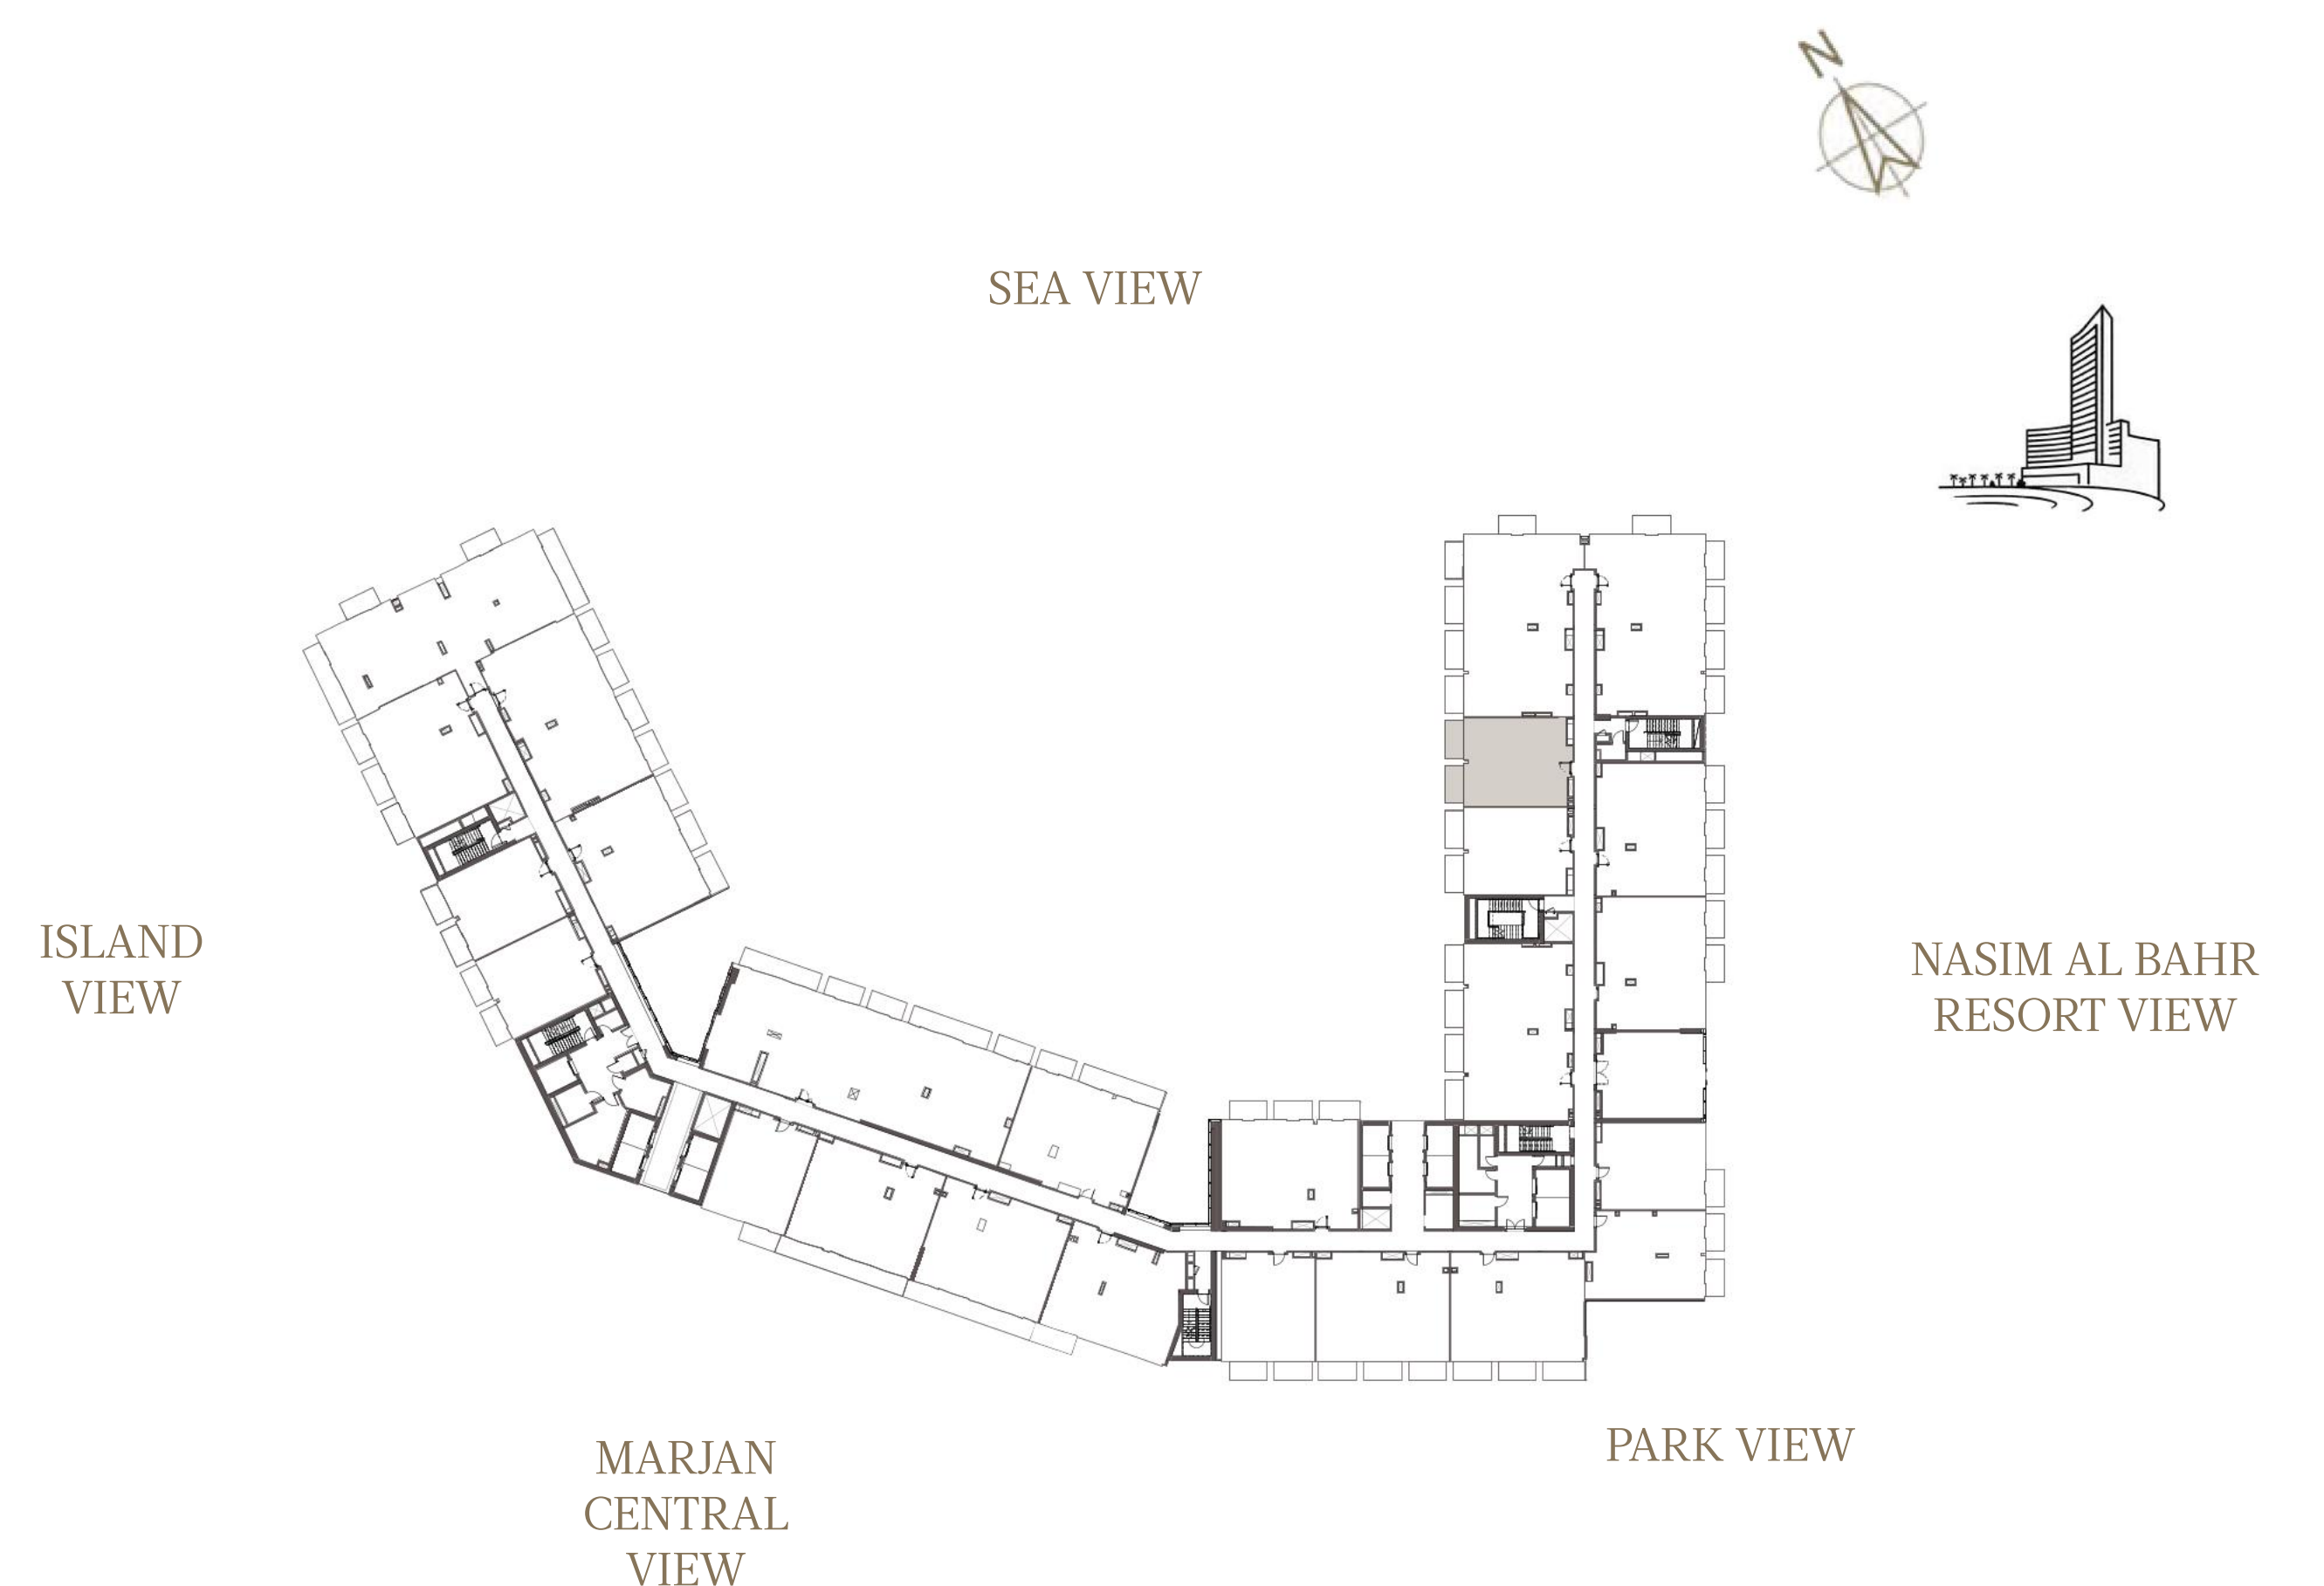

UNIT - 217

INTERNAL AREA	84.63	sq.m.	910.95	sq.ft.
OUTDOOR AREA	12.69	sq.m.	136.59	sq.ft.
TOTAL AREA	97.32	sq.m.	1047.54	sq.ft.