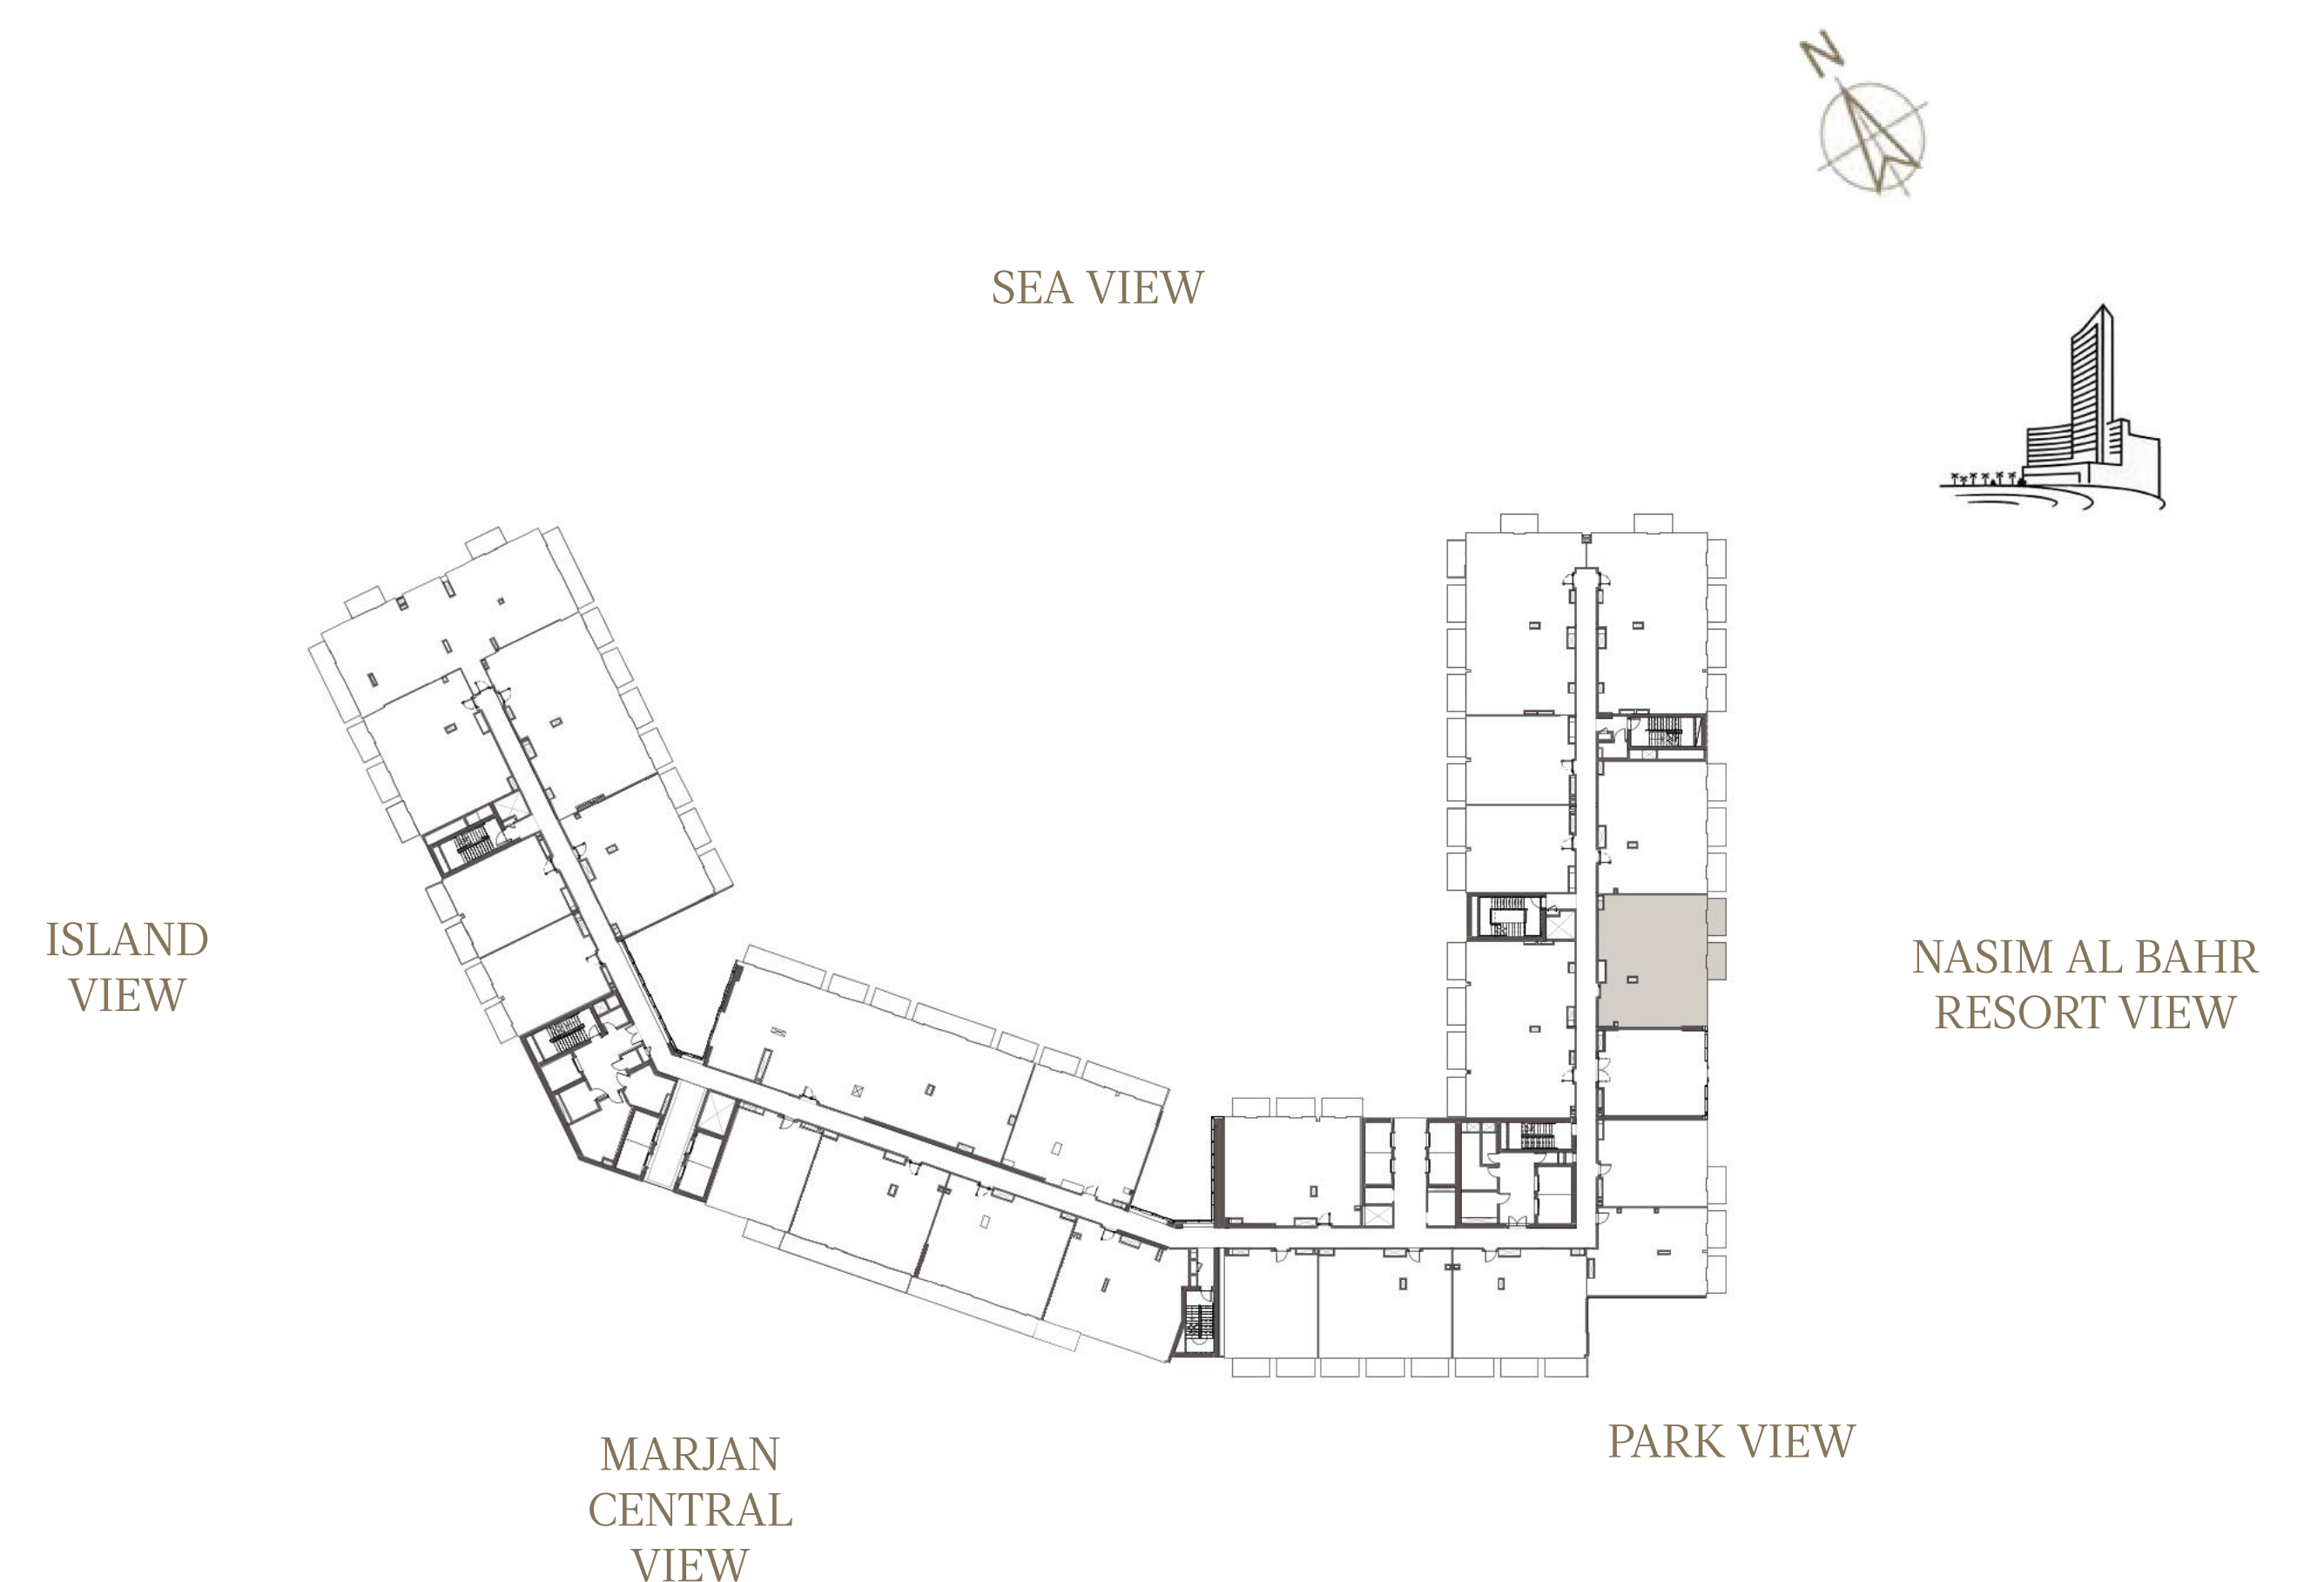

UNIT - 213

INTERNAL AREA	126.88	sq.m.	1365.72	sq.ft.
OUTDOOR AREA	12.56	sq.m.	135.19	sq.ft.
TOTAL AREA	139.44	sq.m.	1500.92	sq.ft.