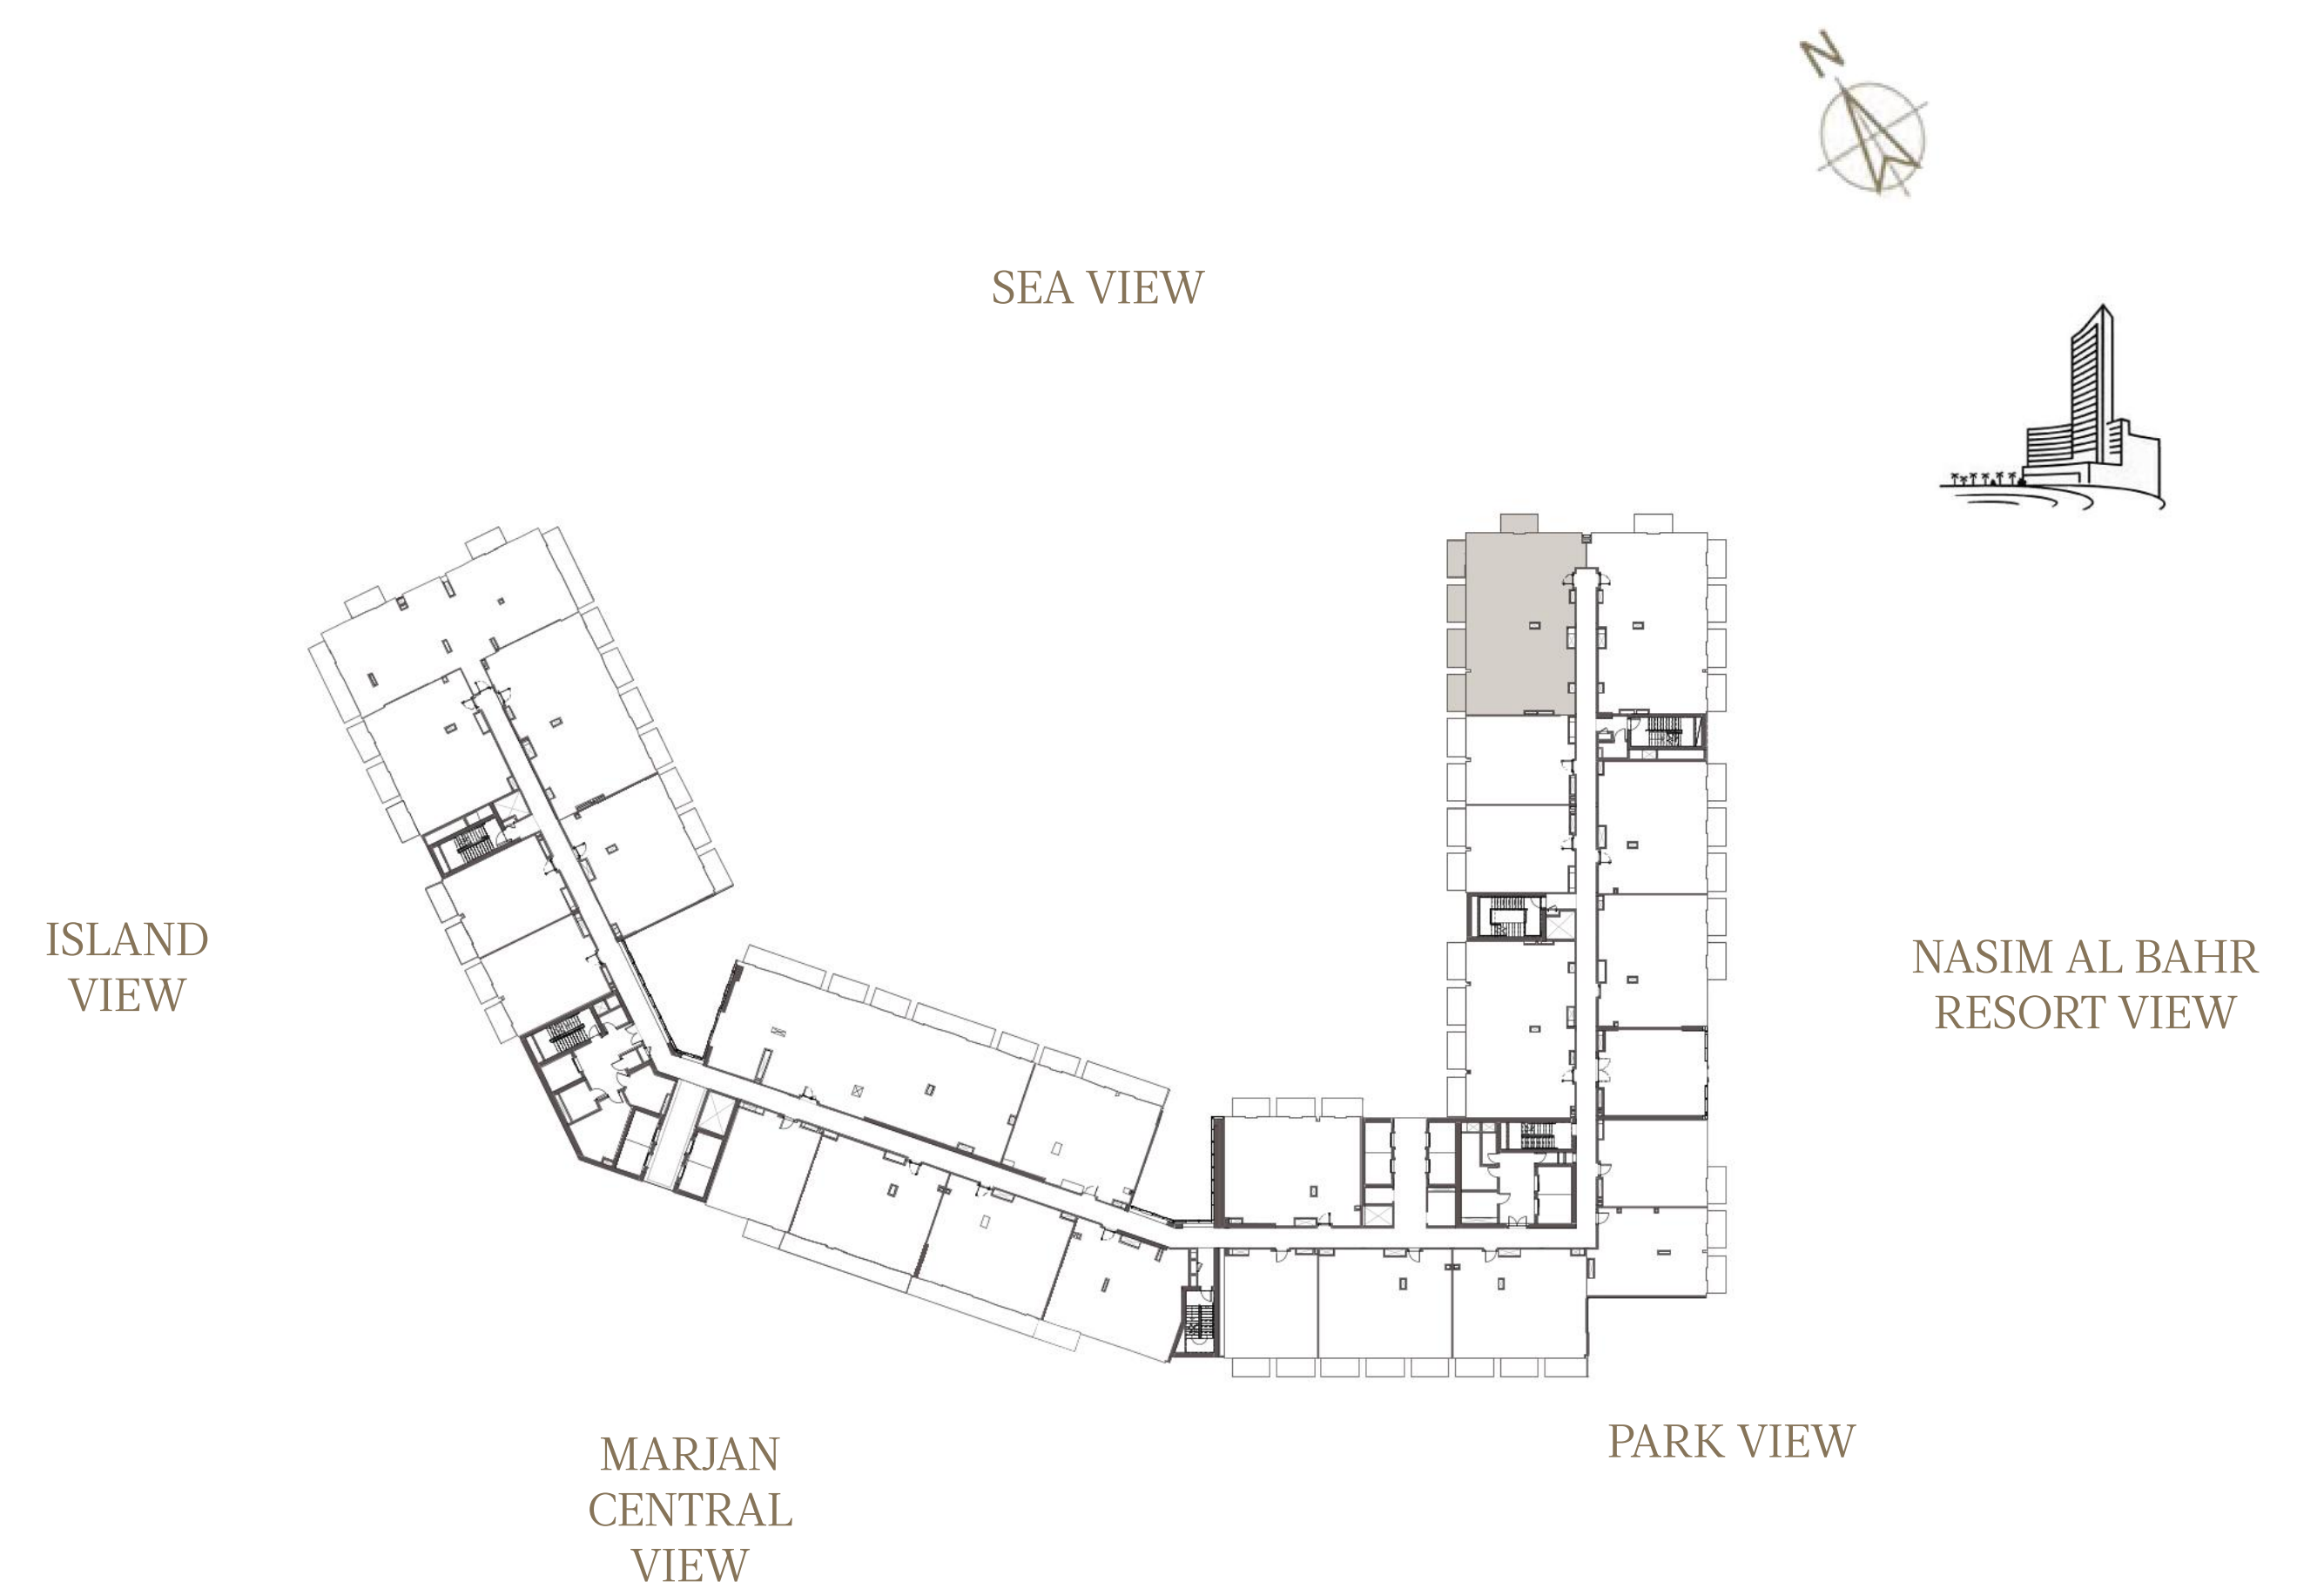

3 BEDROOM-1A

UNIT - 215

INTERNAL AREA	175.84	sq.m.	1892.73	sq.ft.
OUTDOOR AREA	31.40	sq.m.	337.99	sq.ft.
TOTAL AREA	207.24	sq.m.	2230.71	sq.ft.

3 BEDROOM-1A

UNIT - 216

INTERNAL AREA	177.64	sq.m.	1912.10	sq.ft.
OUTDOOR AREA	31.40	sq.m.	337.99	sq.ft.
TOTAL AREA	209.04	sq.m.	2250.09	sq.ft.