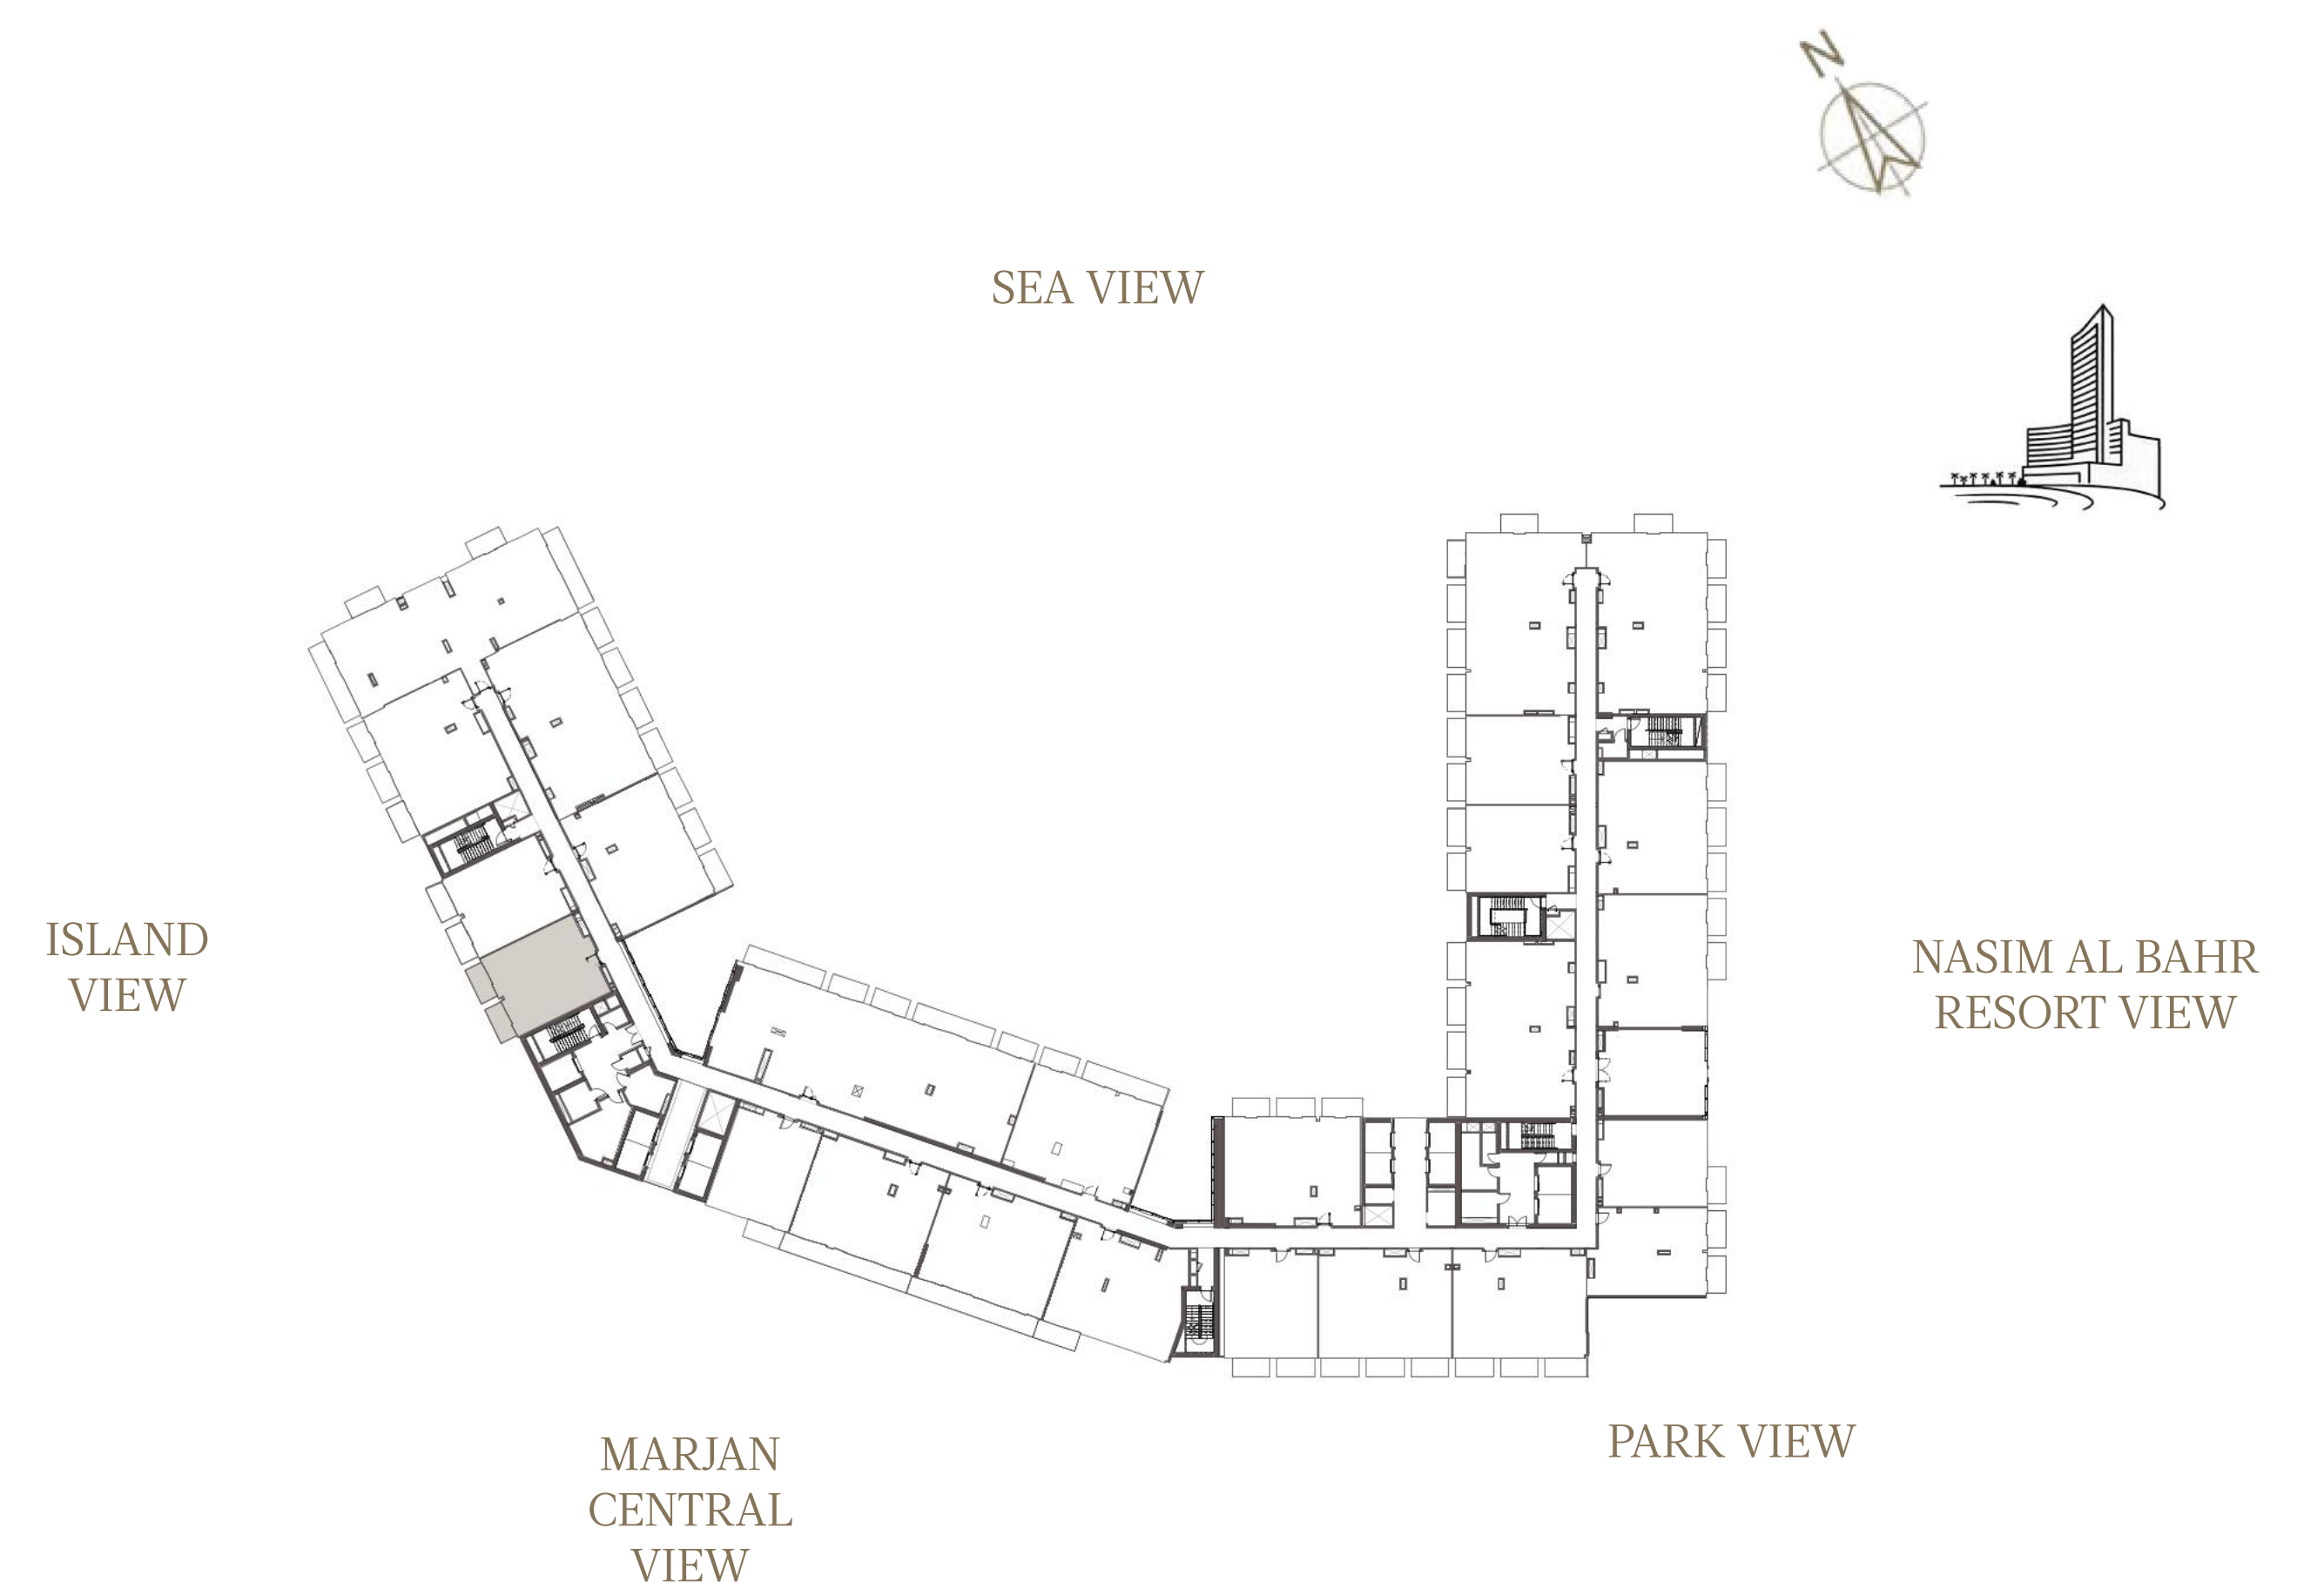

UNIT - 203

INTERNAL AREA	82.76	sq.m.	890.82	sq.ft.
OUTDOOR AREA	12.52	sq.m.	134.76	sq.ft.
TOTAL AREA	95.28	sq.m.	1025.59	sq.ft.