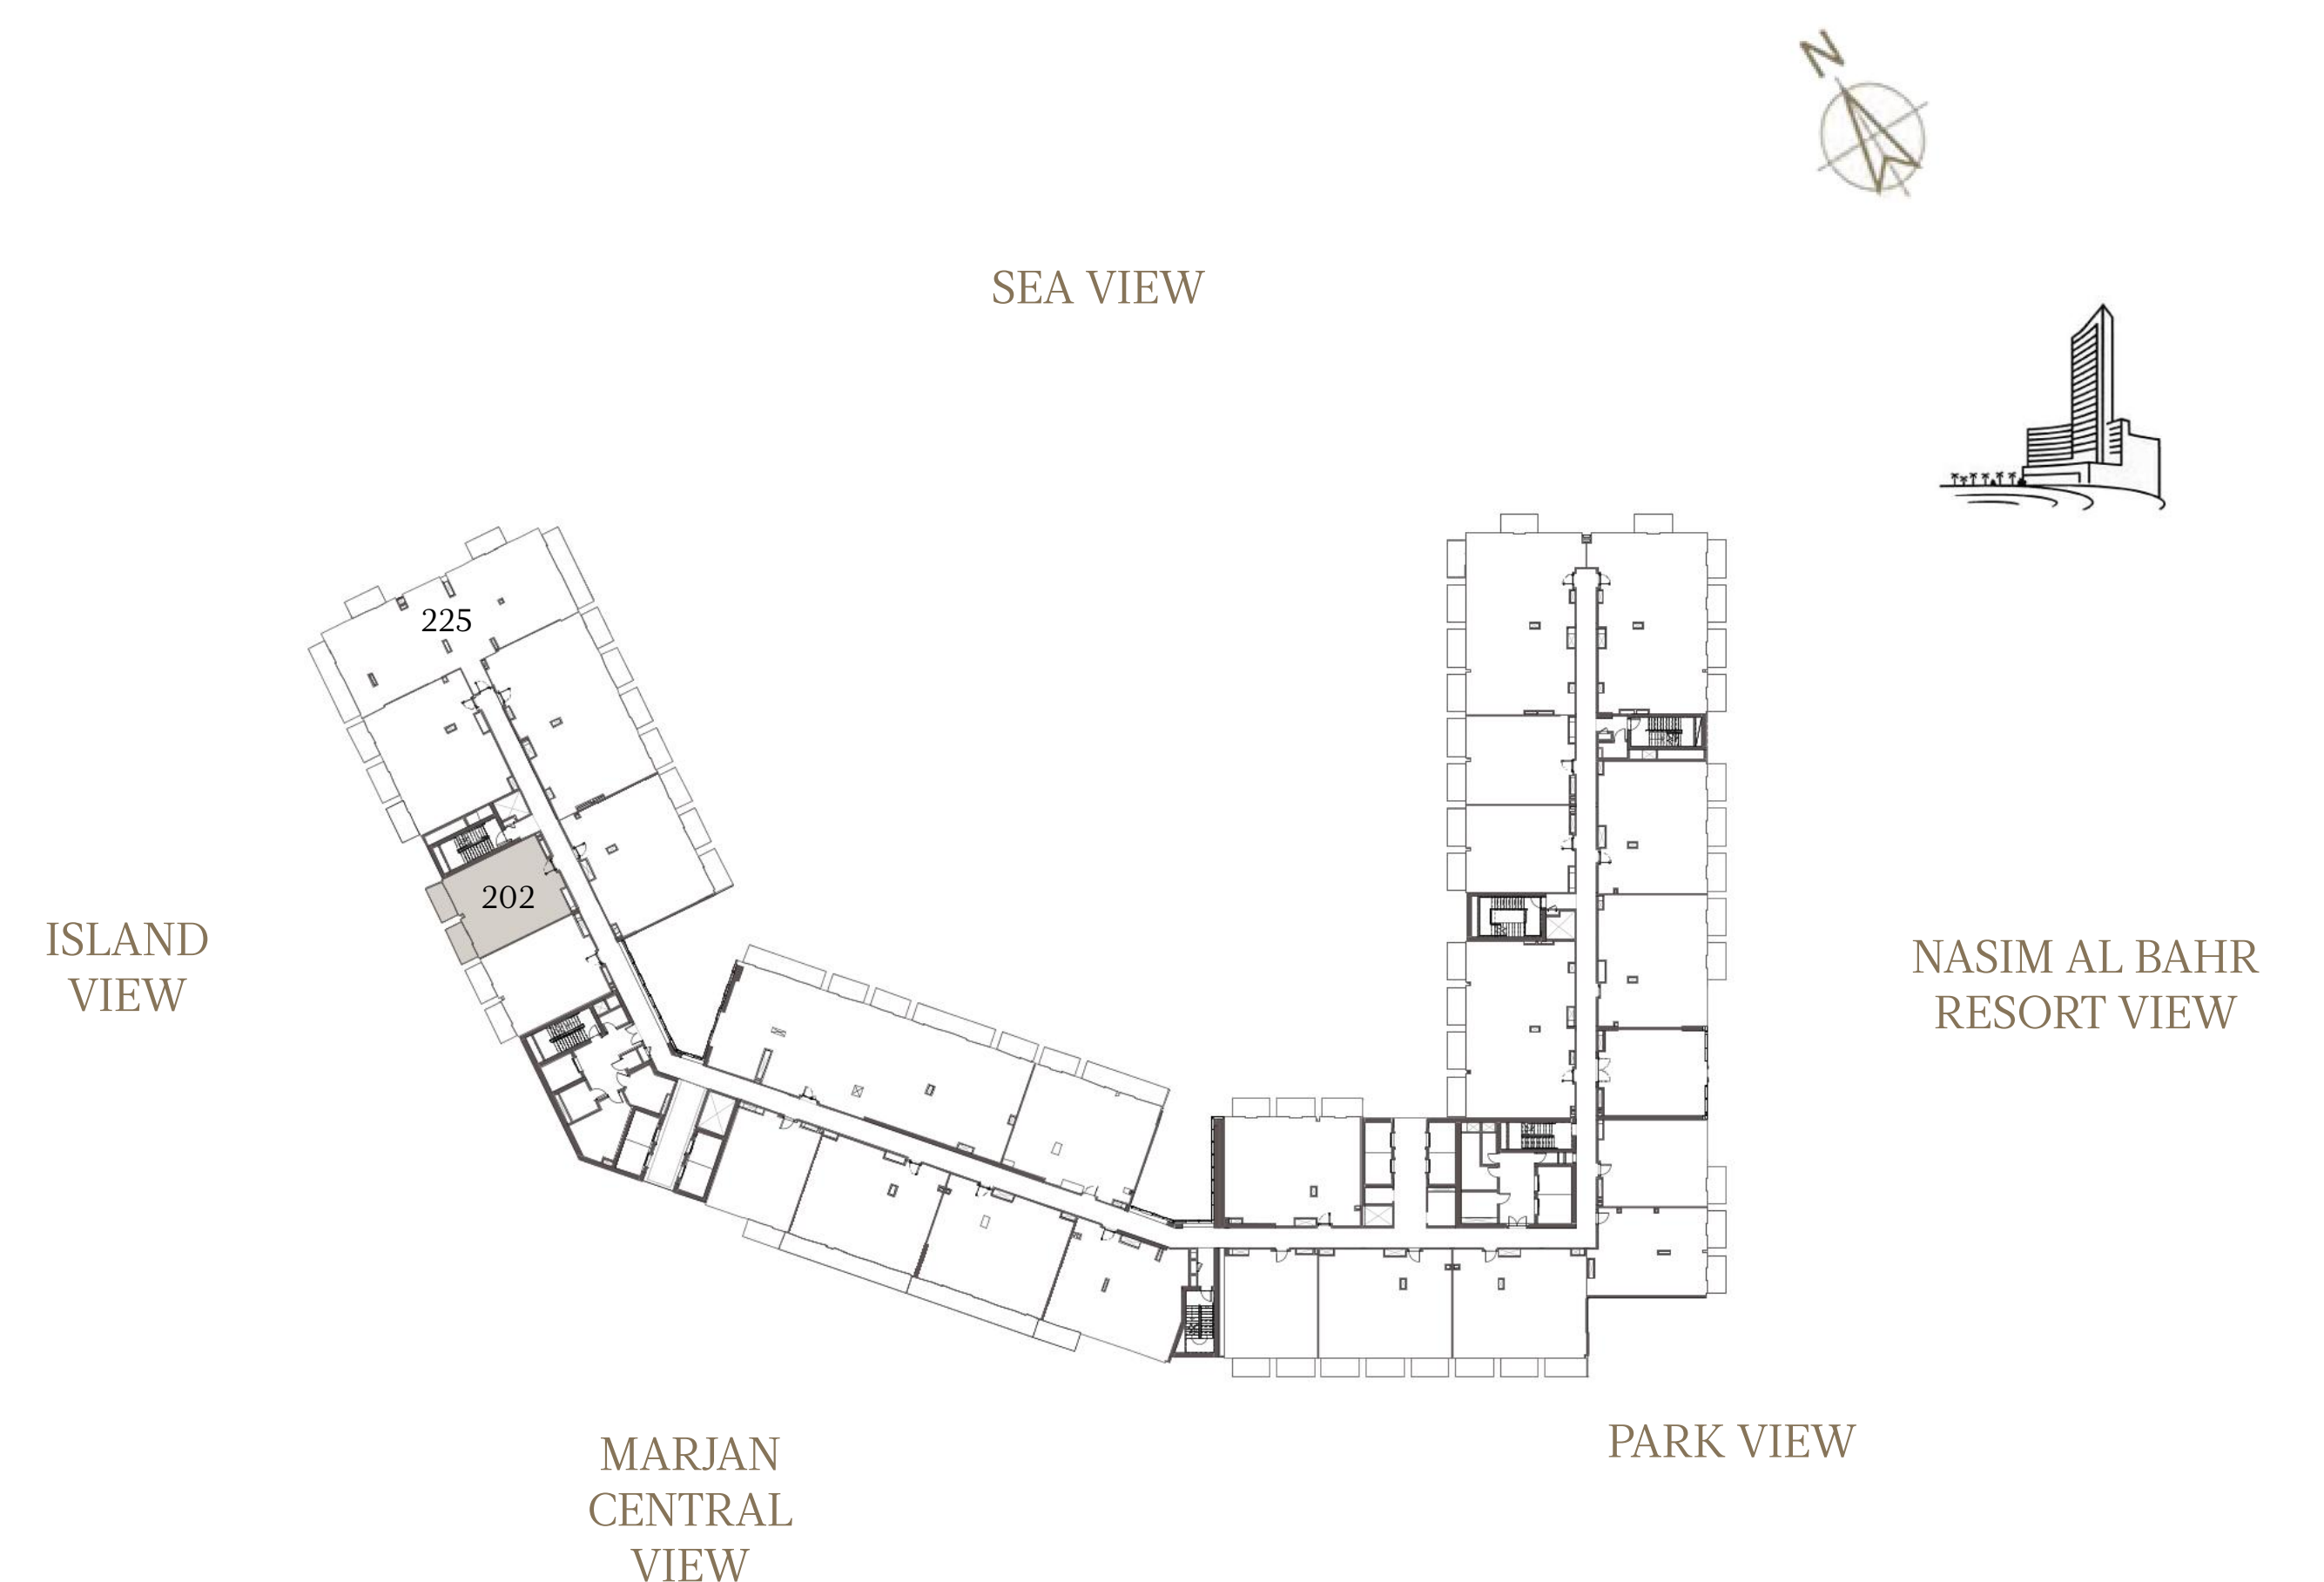

2 BEDROOM-1A

UNIT - 201

INTERNAL AREA	127.61 sq.m.	1373.58 sq.ft.
OUTDOOR AREA	18.84 sq.m.	202.79 sq.ft.
TOTAL AREA	146.45 sq.m.	1576.37 sq.ft.

1 BEDROOM-1A

UNIT - 202

INTERNAL AREA	82.76	sq.m.	890.82	sq.ft.
OUTDOOR AREA	12.69	sq.m.	136.59	sq.ft.
TOTAL AREA	95.45	sq.m.	1027.42	sq.ft.