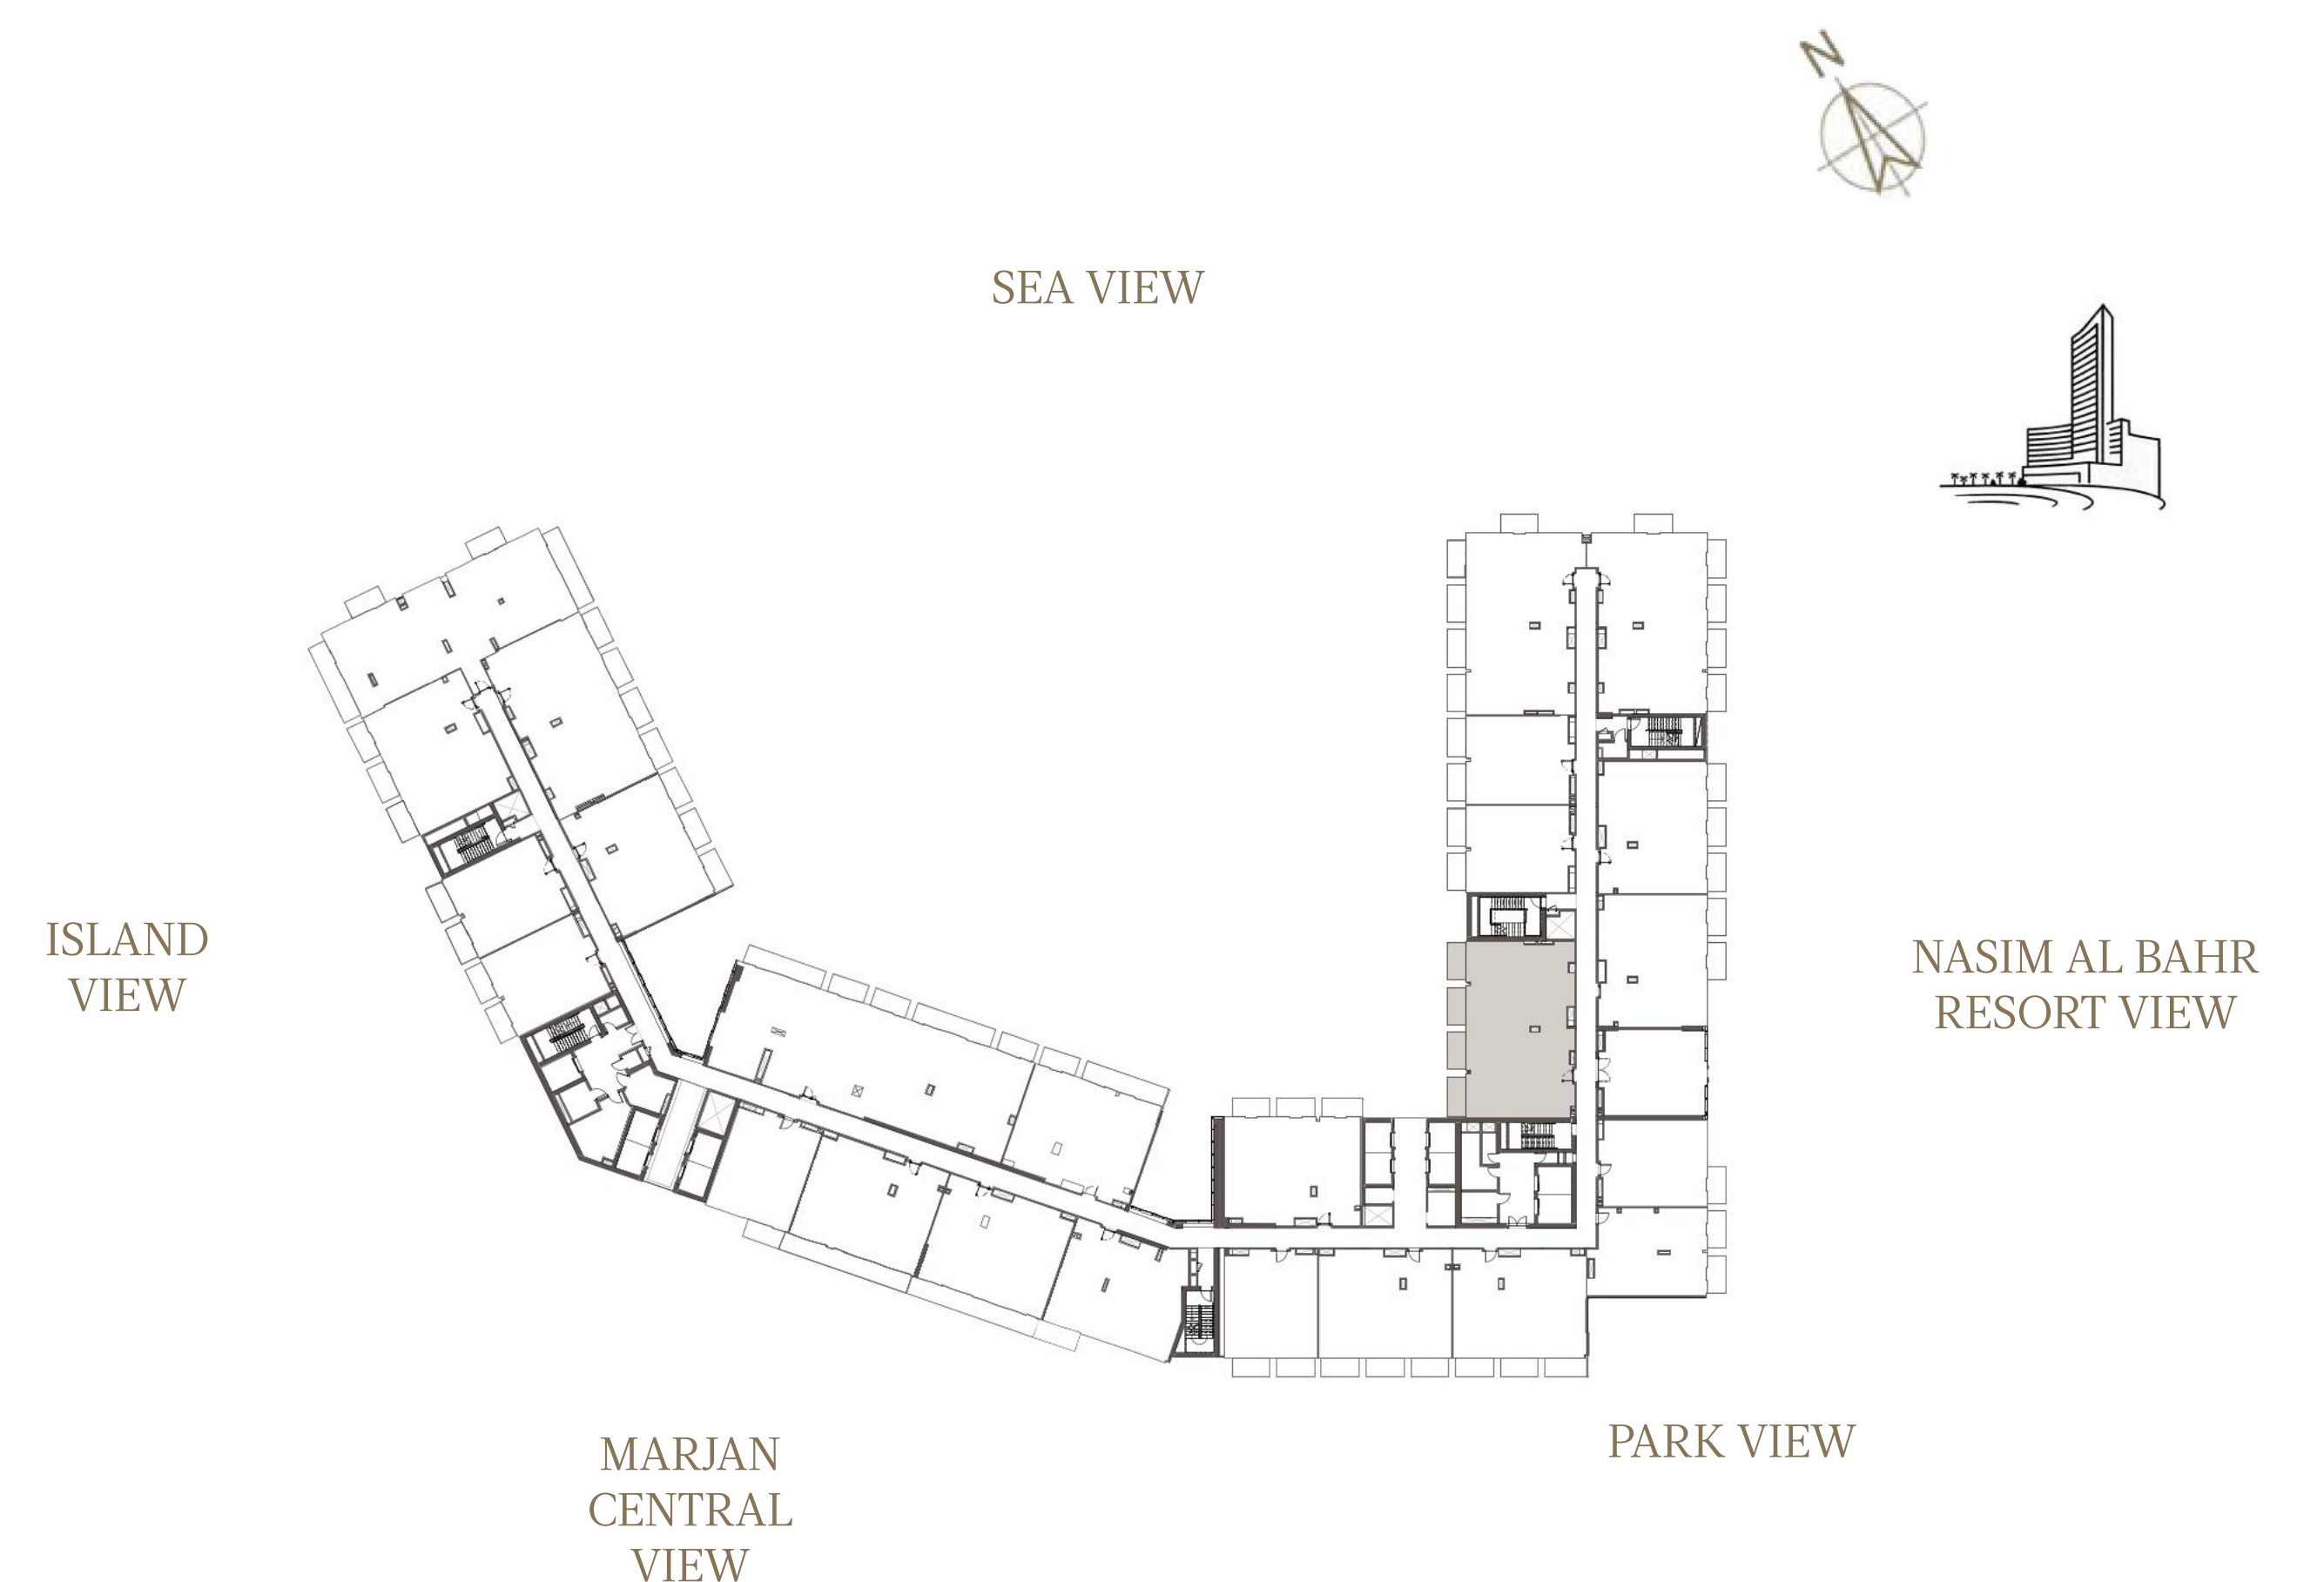

UNIT - 219

INTERNAL AREA	168.95	sq.m.	1818.56	sq.ft.
OUTDOOR AREA	25.57	sq.m.	275.23	sq.ft.
TOTAL AREA	194.52	sq.m.	2093.80	sq.ft.