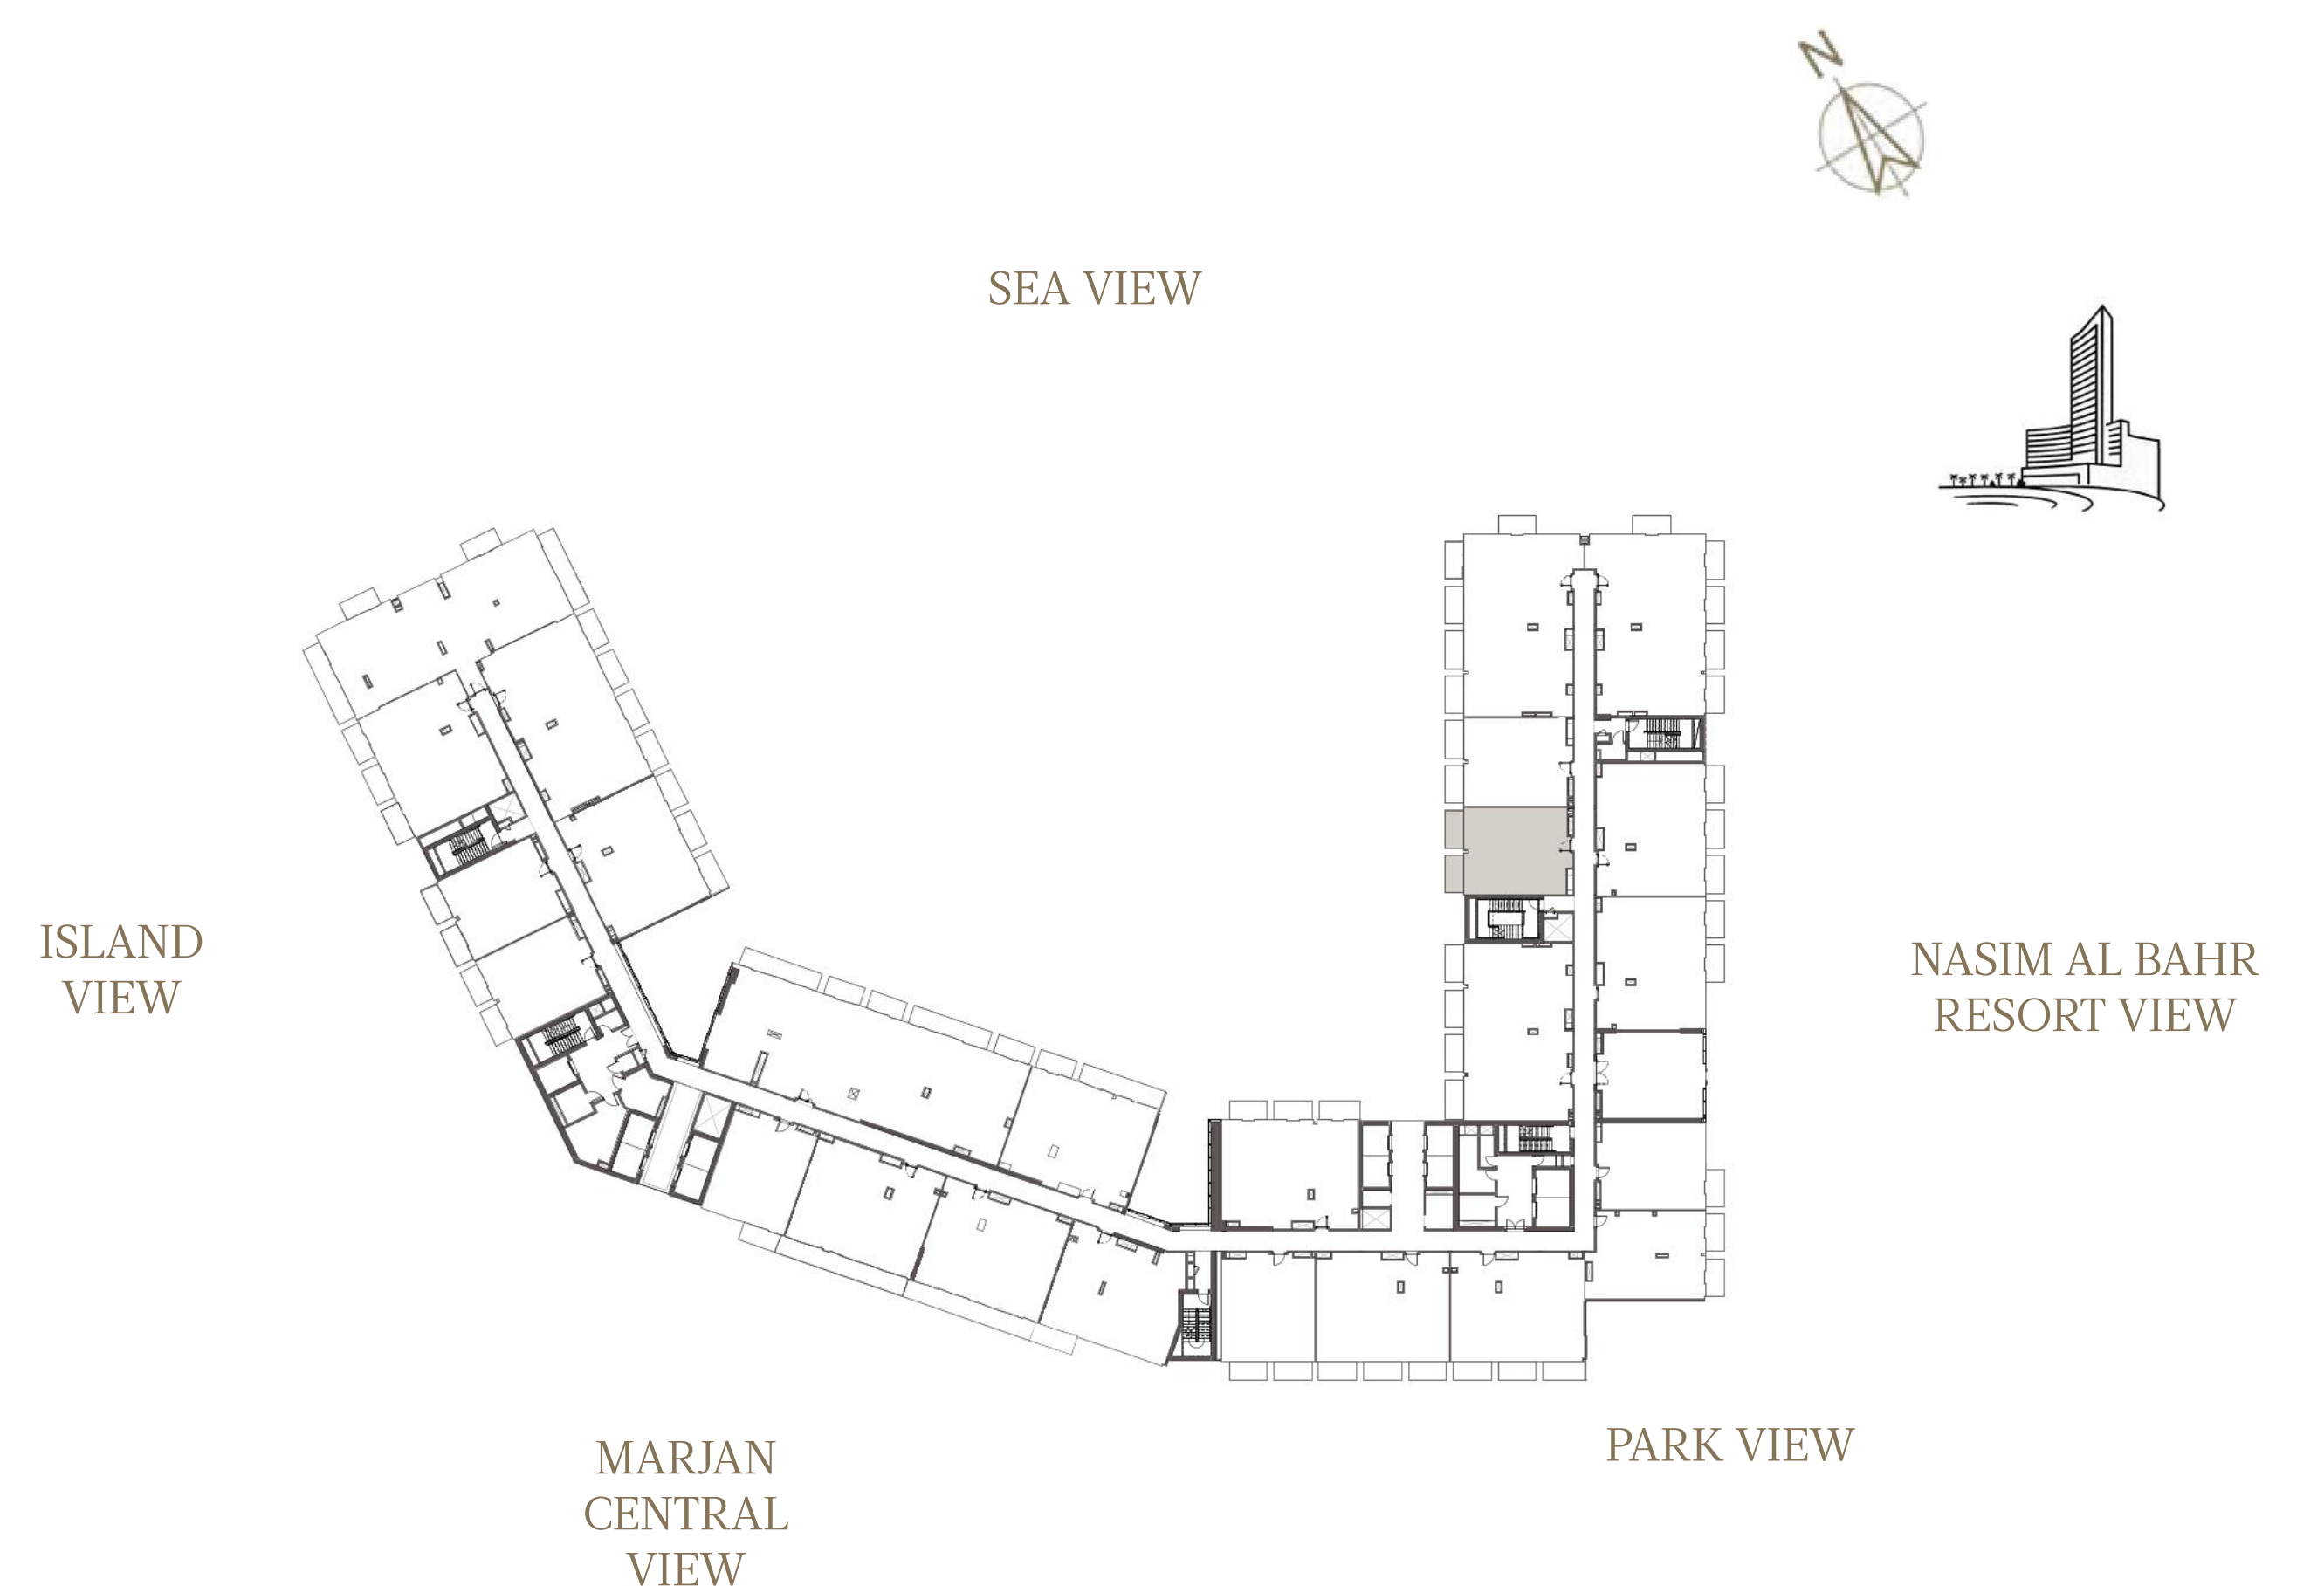

1 BEDROOM-1A

UNIT - 217

INTERNAL AREA	84.63	sq.m.	910.95	sq.ft.
OUTDOOR AREA	12.69	sq.m.	136.59	sq.ft.
TOTAL AREA	97.32	sq.m.	1047.54	sq.ft.

1 BEDROOM-1A

UNIT - 218

INTERNAL AREA	82.68	sq.m.	889.96	sq.ft.
OUTDOOR AREA	12.56	sq.m.	135.19	sq.ft.
TOTAL AREA	95.24	sq.m.	1025.15	sq.ft.