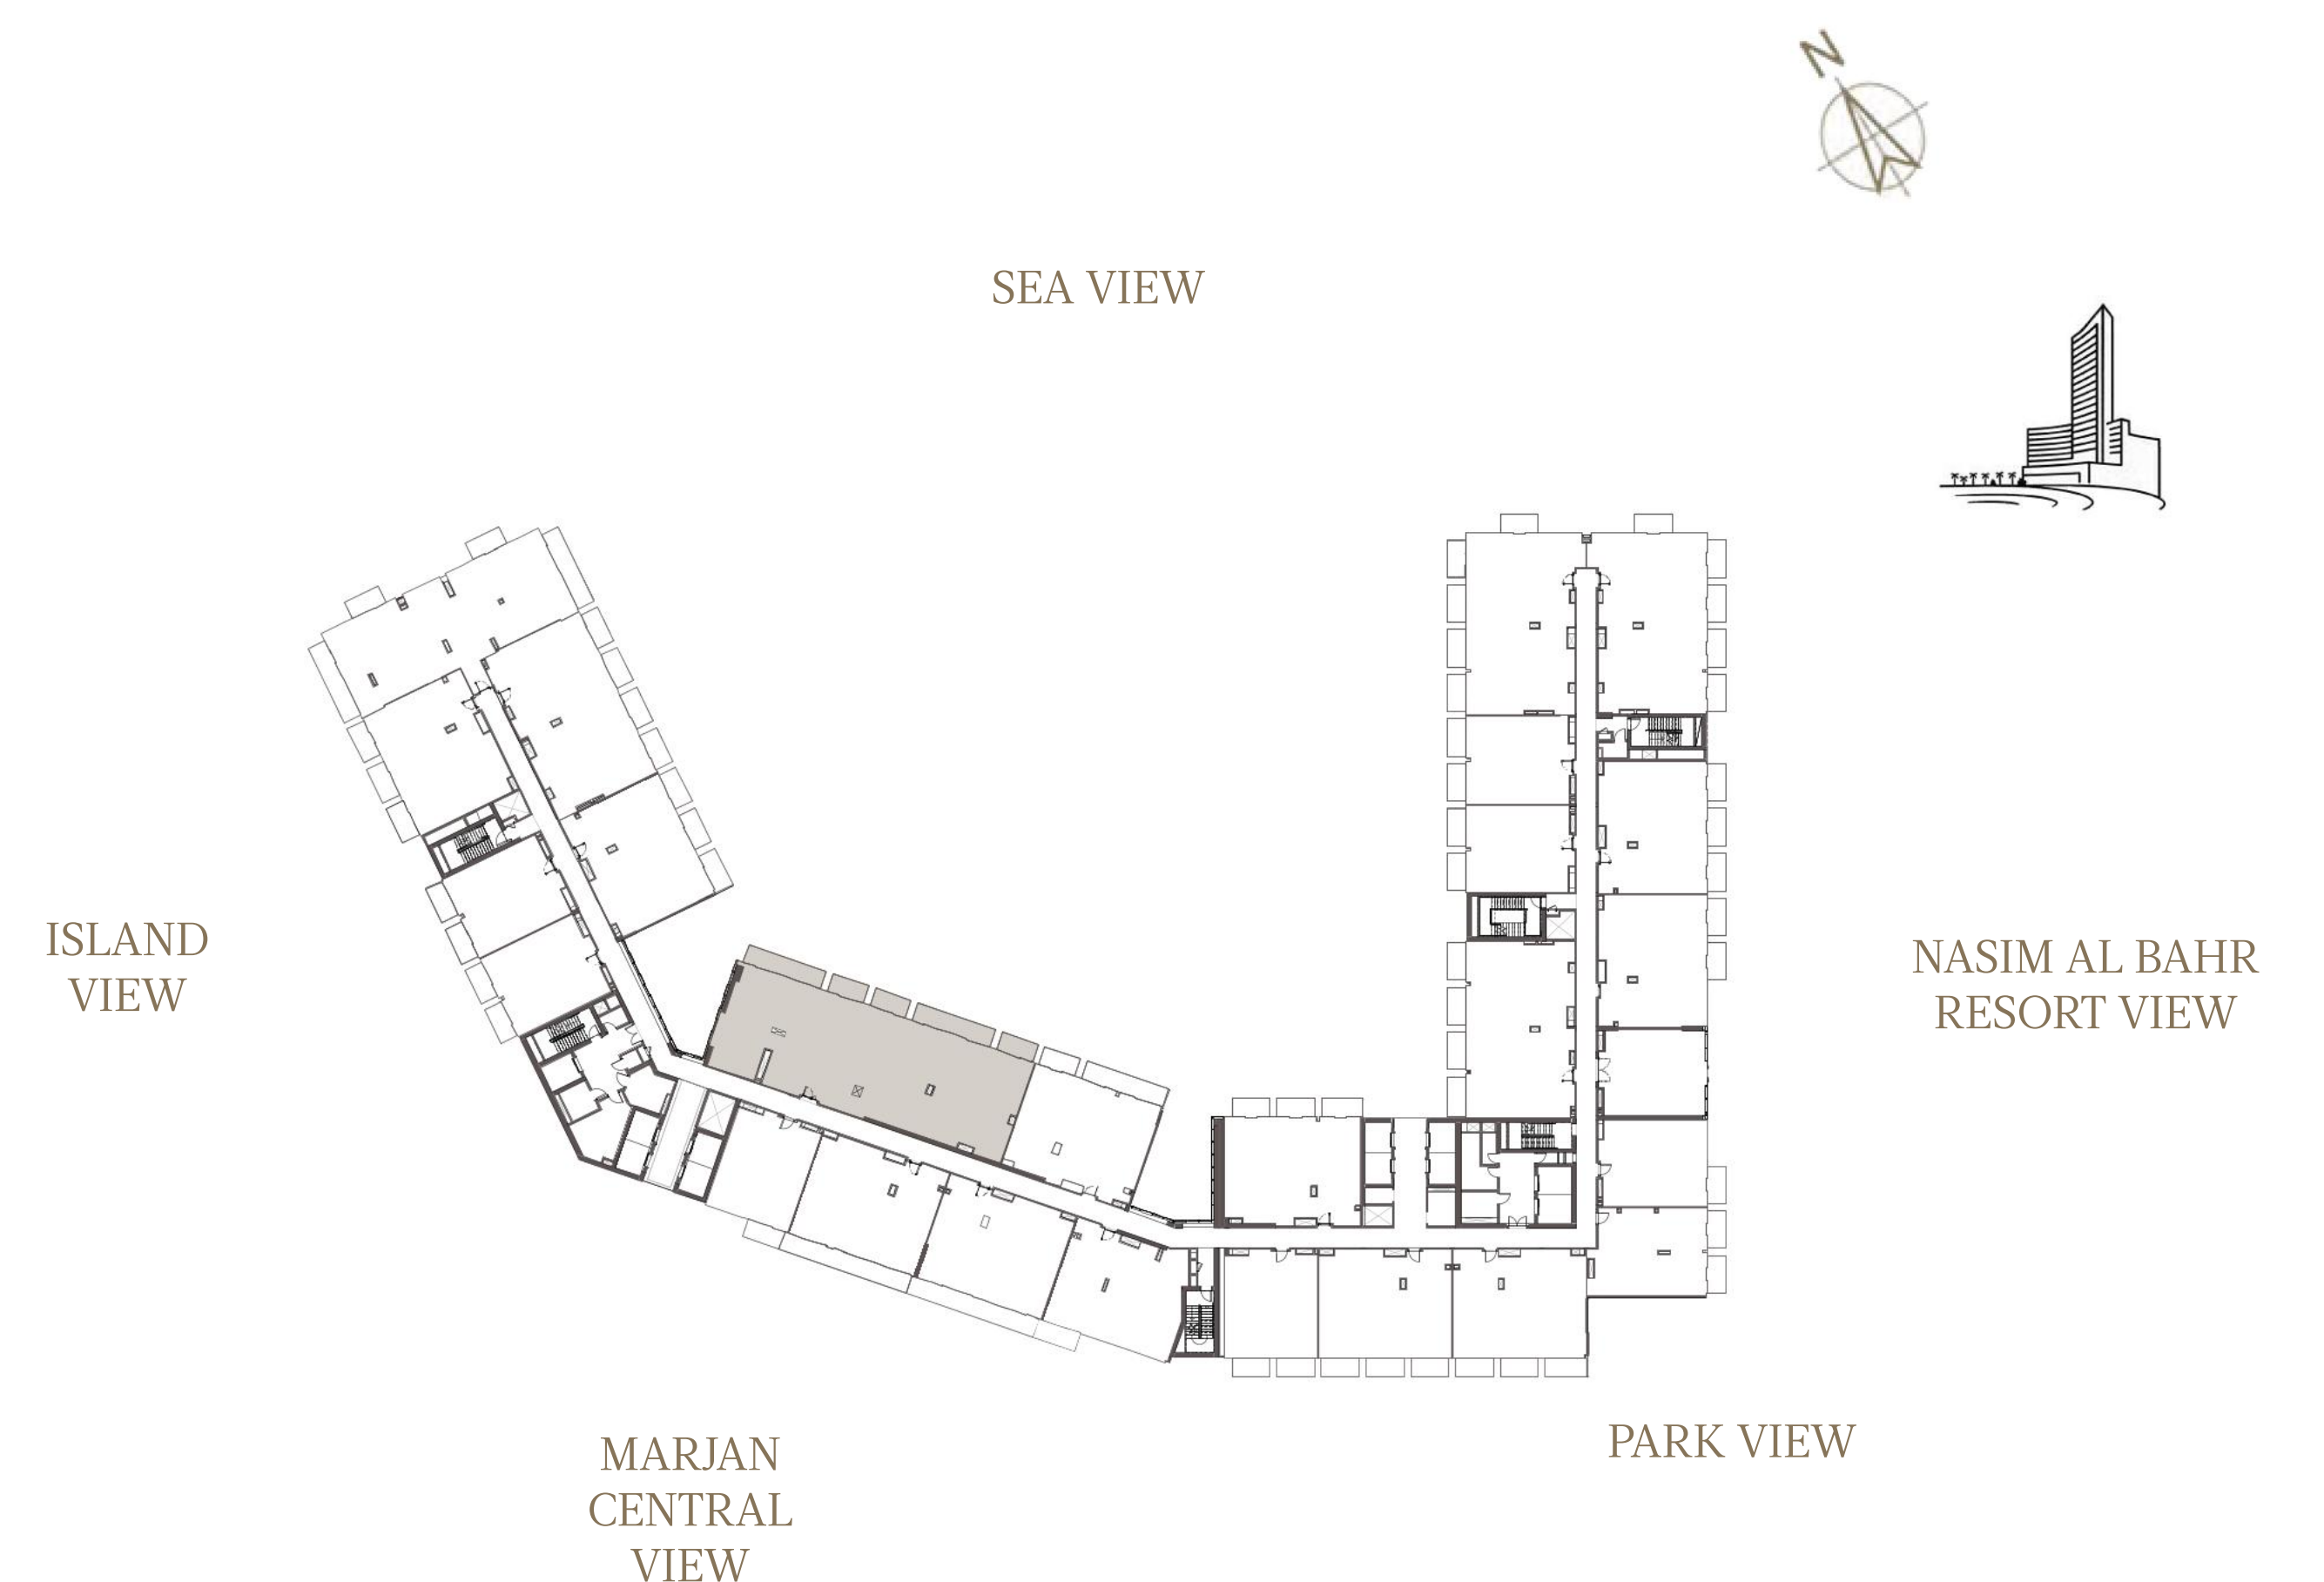

2 BEDROOM-1A

UNIT - 221

INTERNAL AREA	127.00	sq.m.	1367.02	sq.ft.
OUTDOOR AREA	20.67	sq.m.	222.49	sq.ft.
TOTAL AREA	147.67	sq.m.	1589.51	sq.ft.

4 BEDROOM

UNIT - 222

INTERNAL AREA	301.57	sq.m.	3246.07	sq.ft.
OUTDOOR AREA	46.43	sq.m.	499.77	sq.ft.
TOTAL AREA	348.00	sq.m.	3745.84	sq.ft.