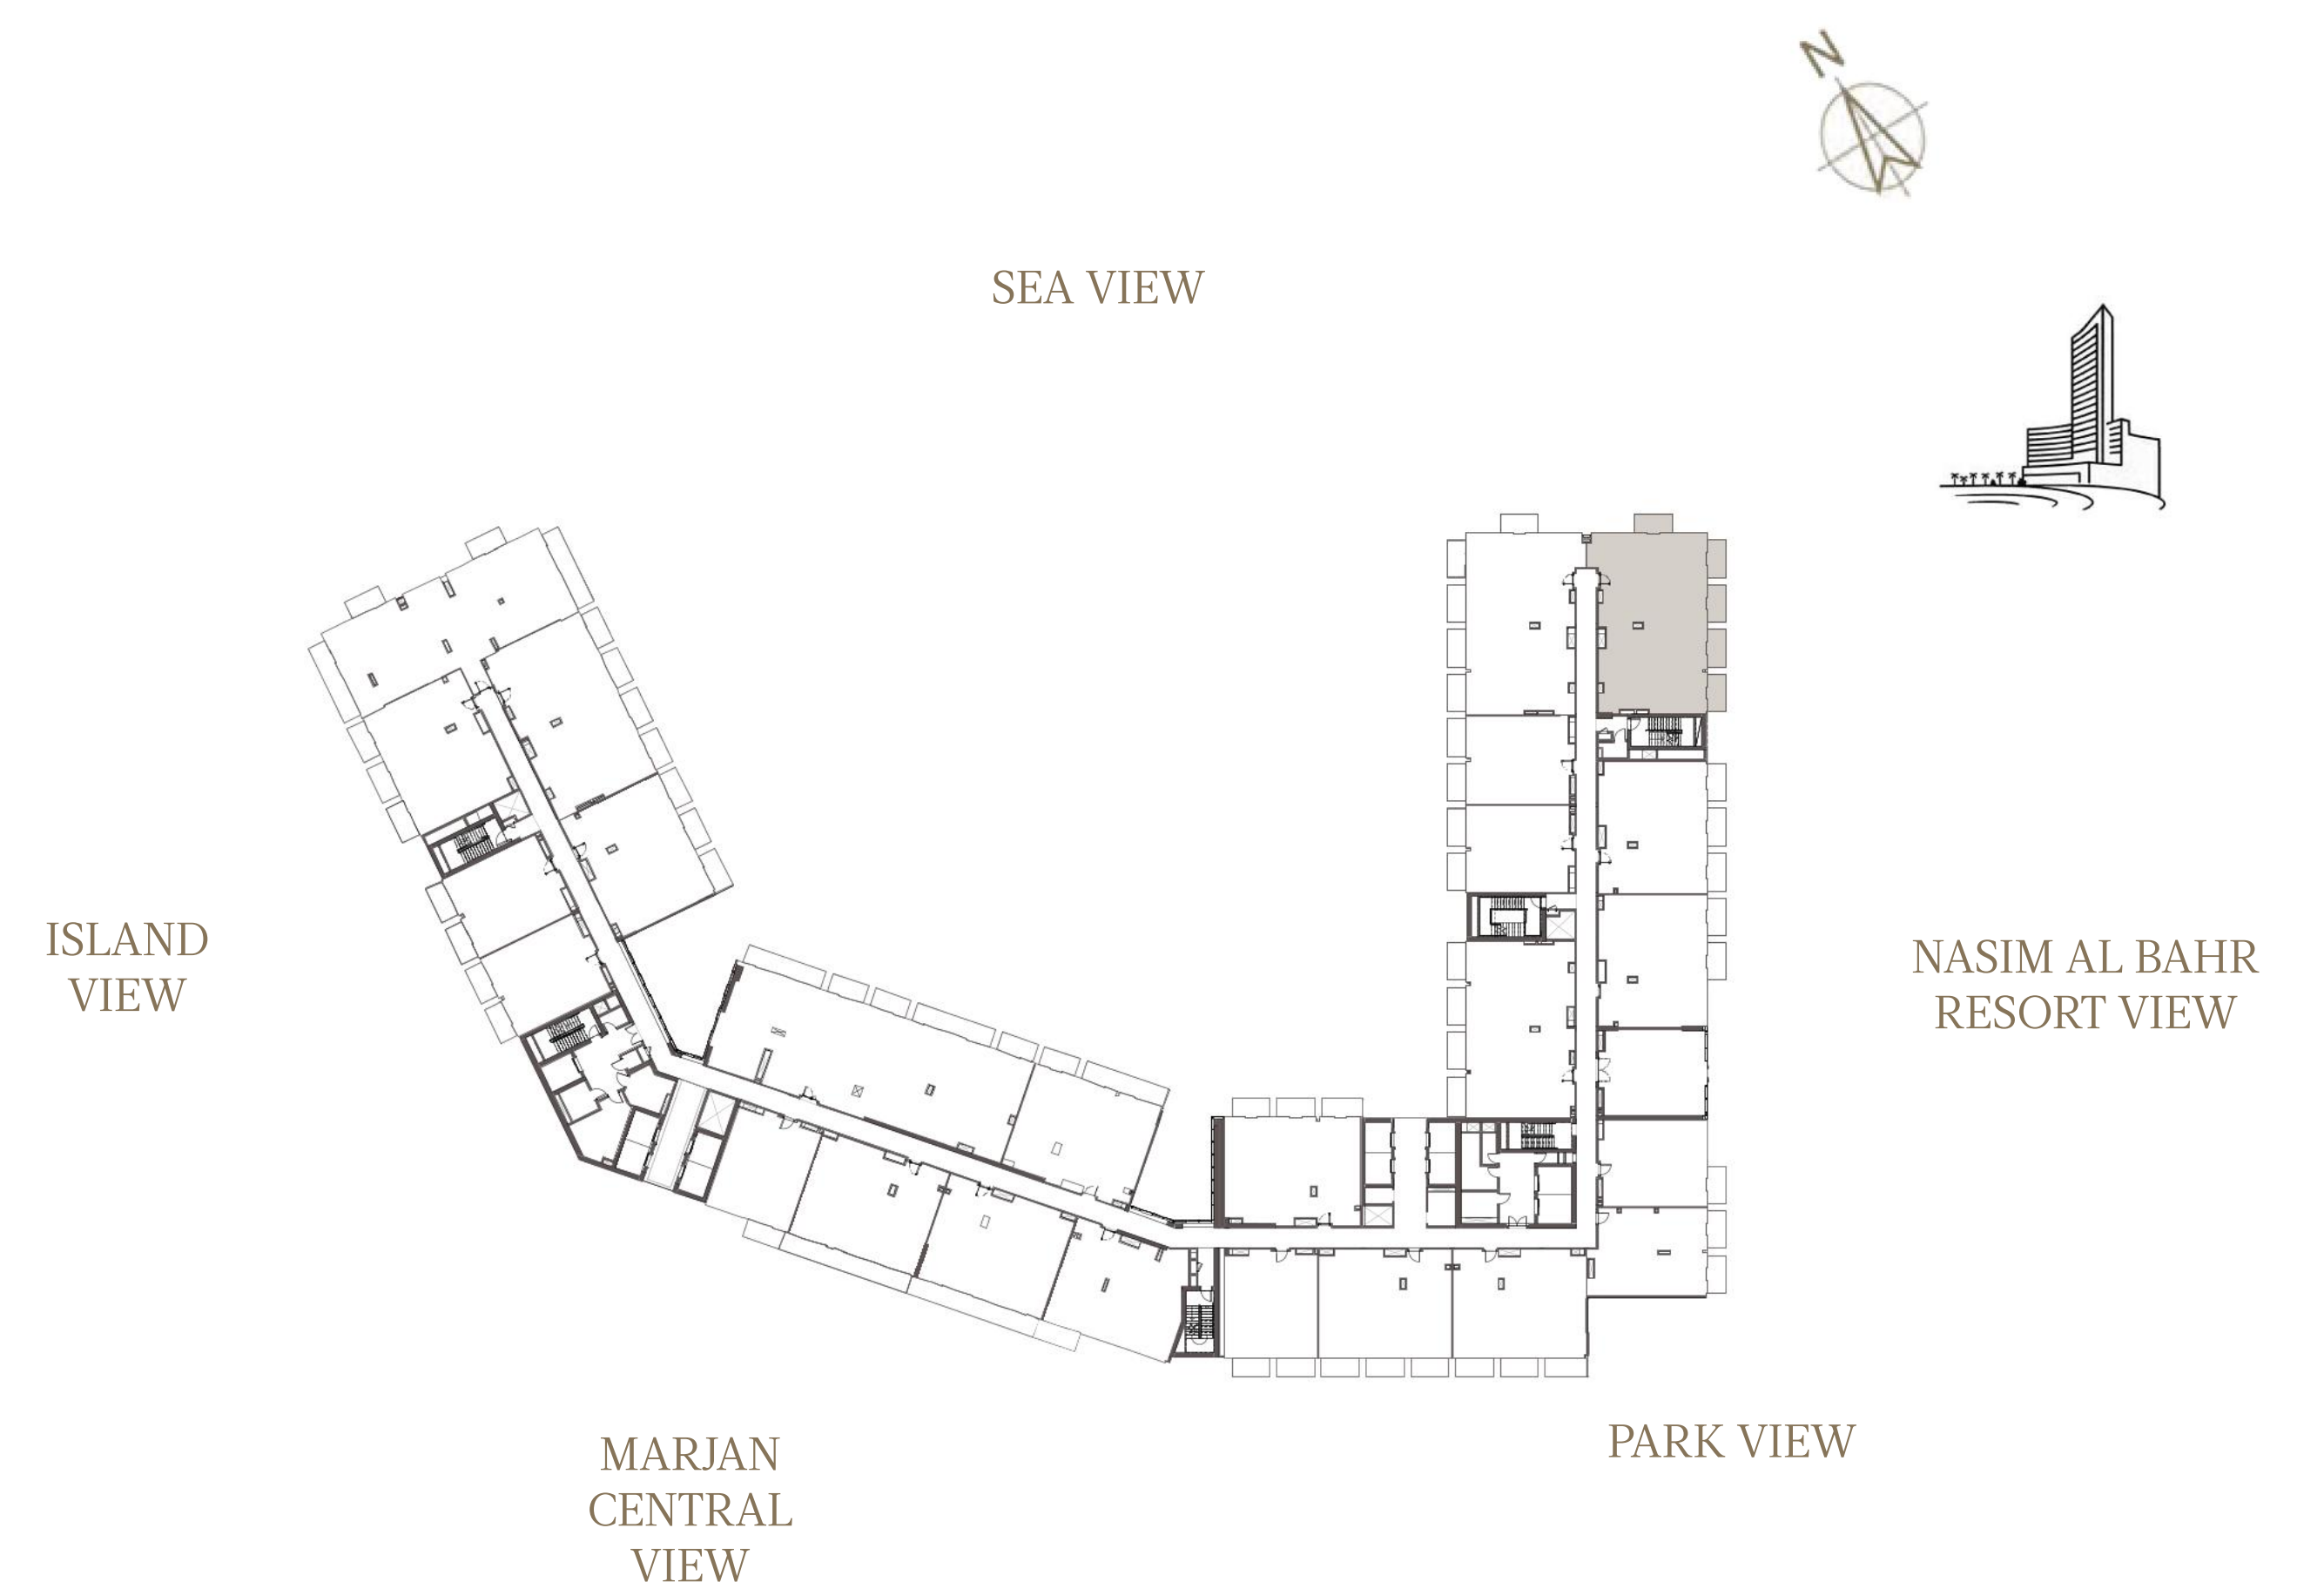

UNIT - 215

INTERNAL AREA	175.84	sq.m.	1892.73	sq.ft.
OUTDOOR AREA	31.40	sq.m.	337.99	sq.ft.
TOTAL AREA	207.24	sq.m.	2230.71	sq.ft.