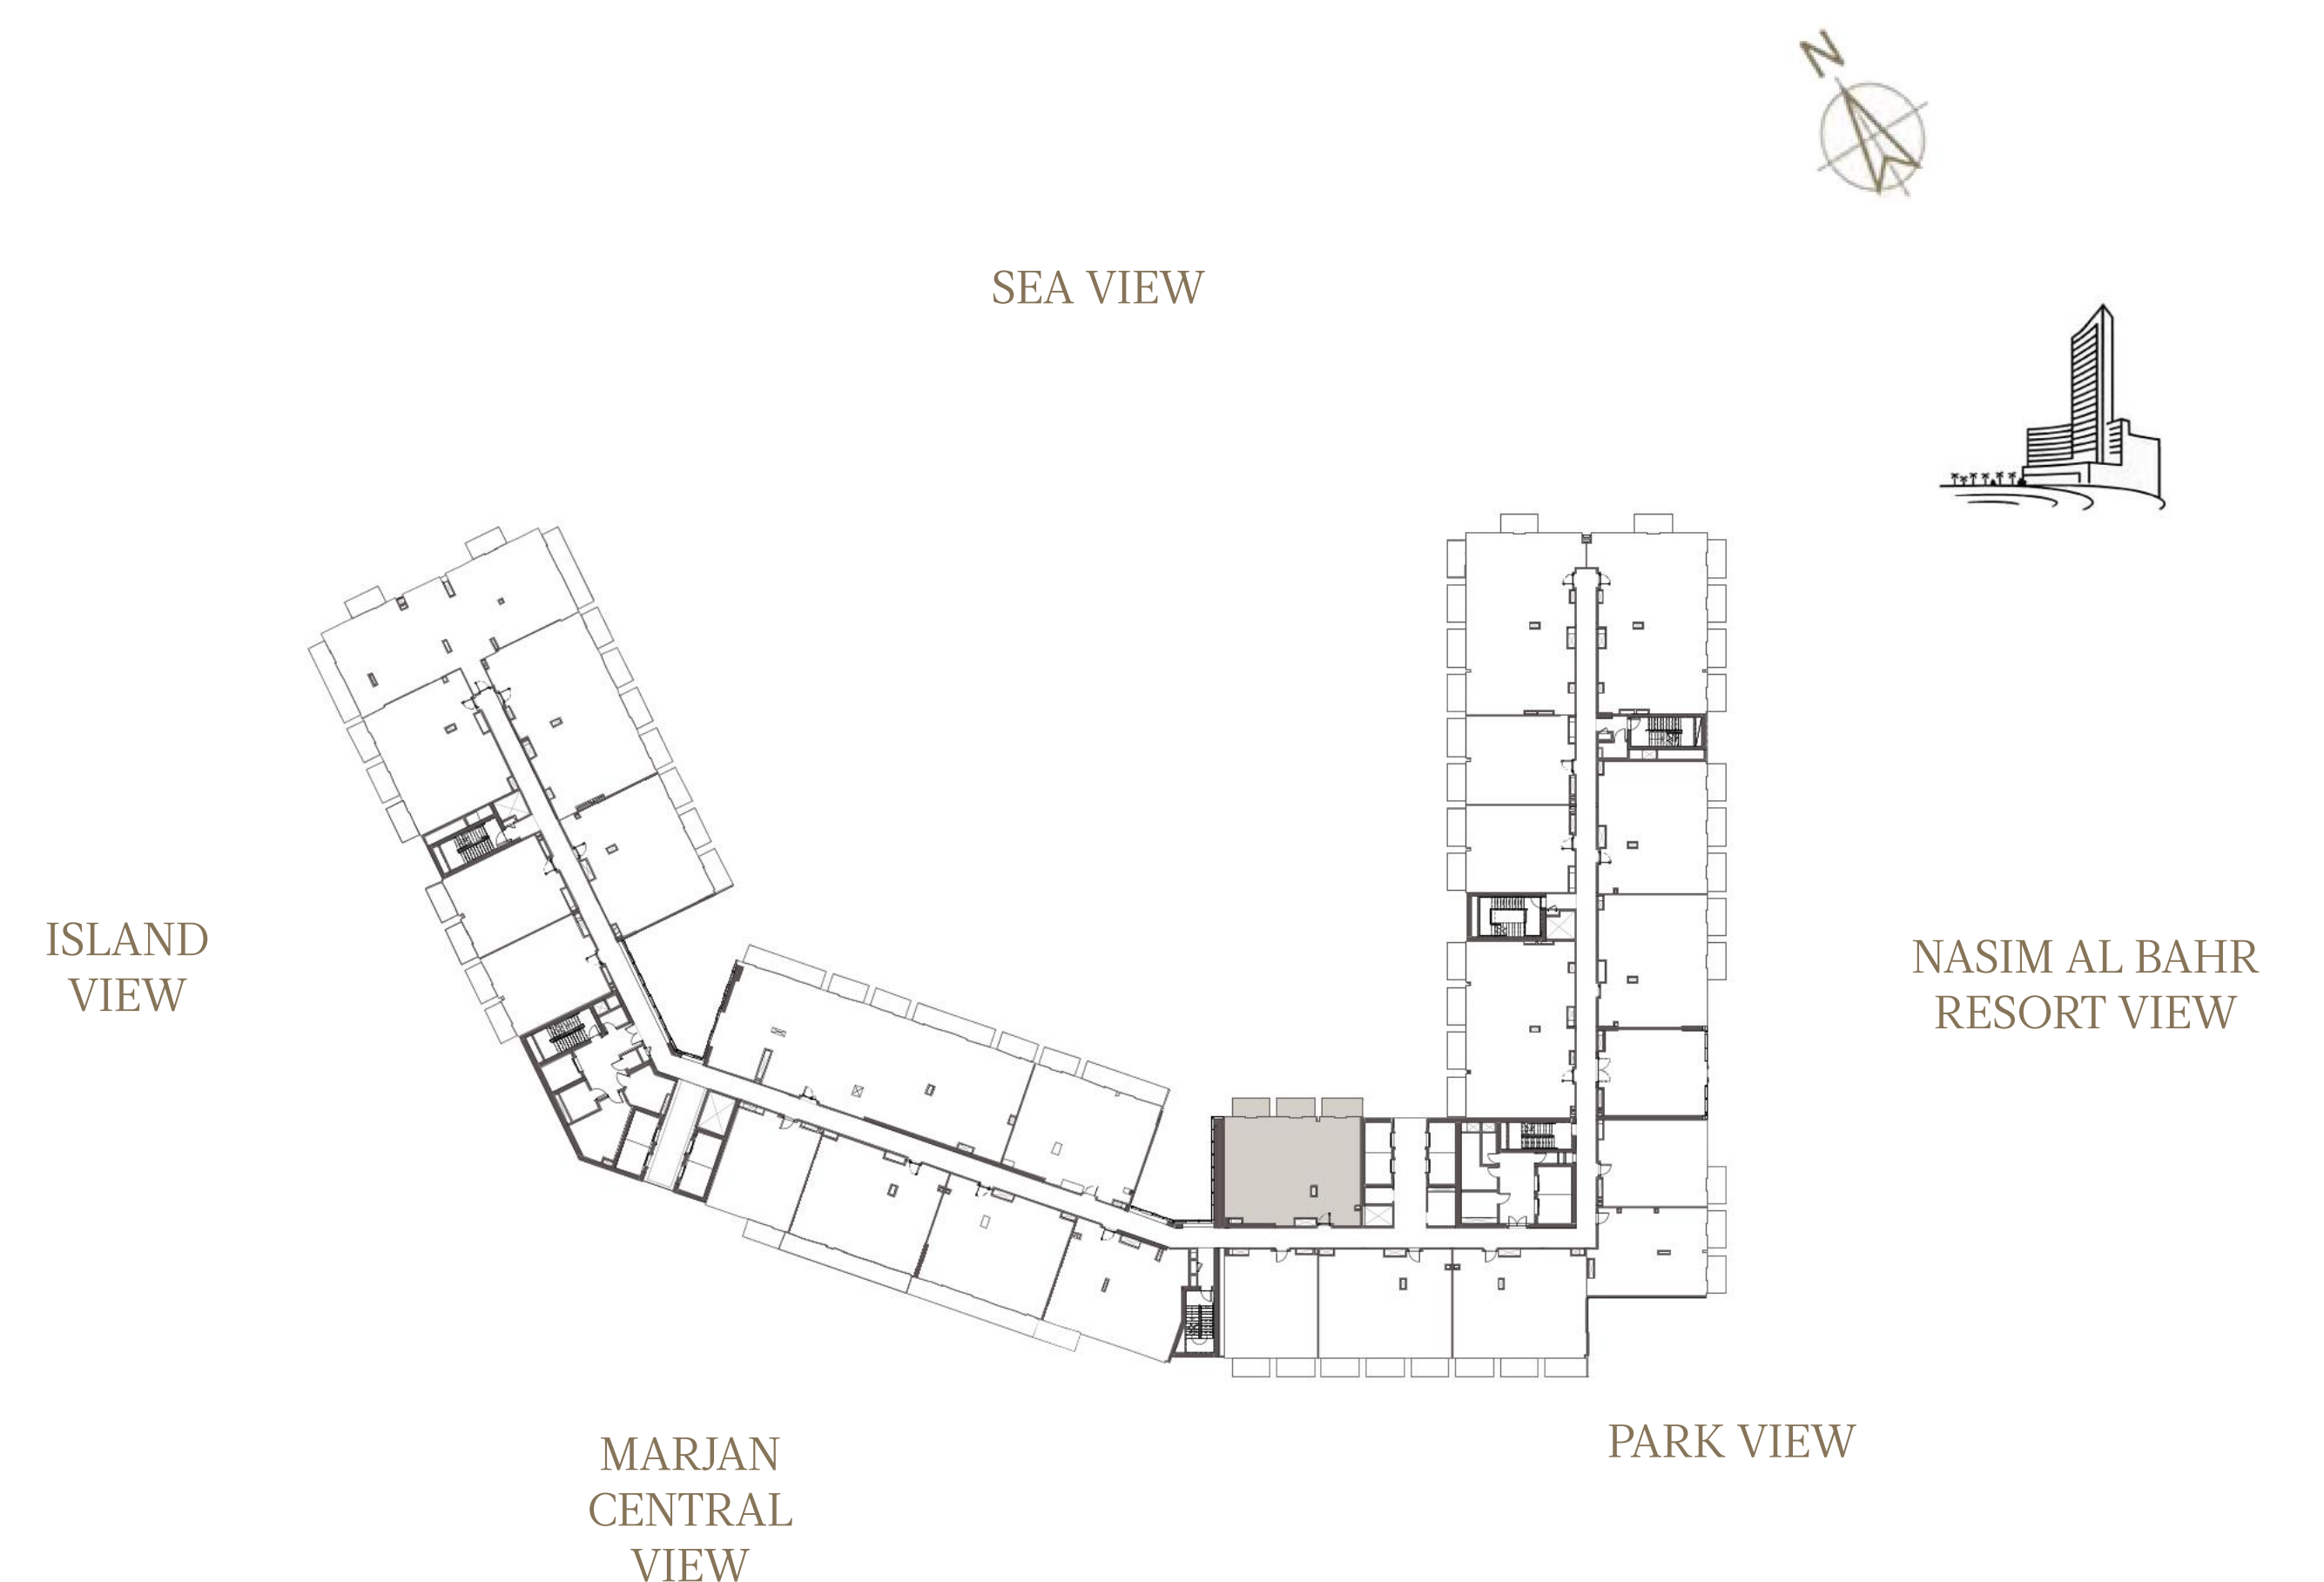

3 BEDROOM-1B

UNIT - 219

INTERNAL AREA	168.95	sq.m.	1818.56	sq.ft.
OUTDOOR AREA	25.57	sq.m.	275.23	sq.ft.
TOTAL AREA	194.52	sq.m.	2093.80	sq.ft.

2 BEDROOM-1A

UNIT - 220

INTERNAL AREA	129.08	sq.m.	1389.41	sq.ft.
OUTDOOR AREA	19.32	sq.m.	207.96	sq.ft.
TOTAL AREA	148.40	sq.m.	1597.36	sq.ft.