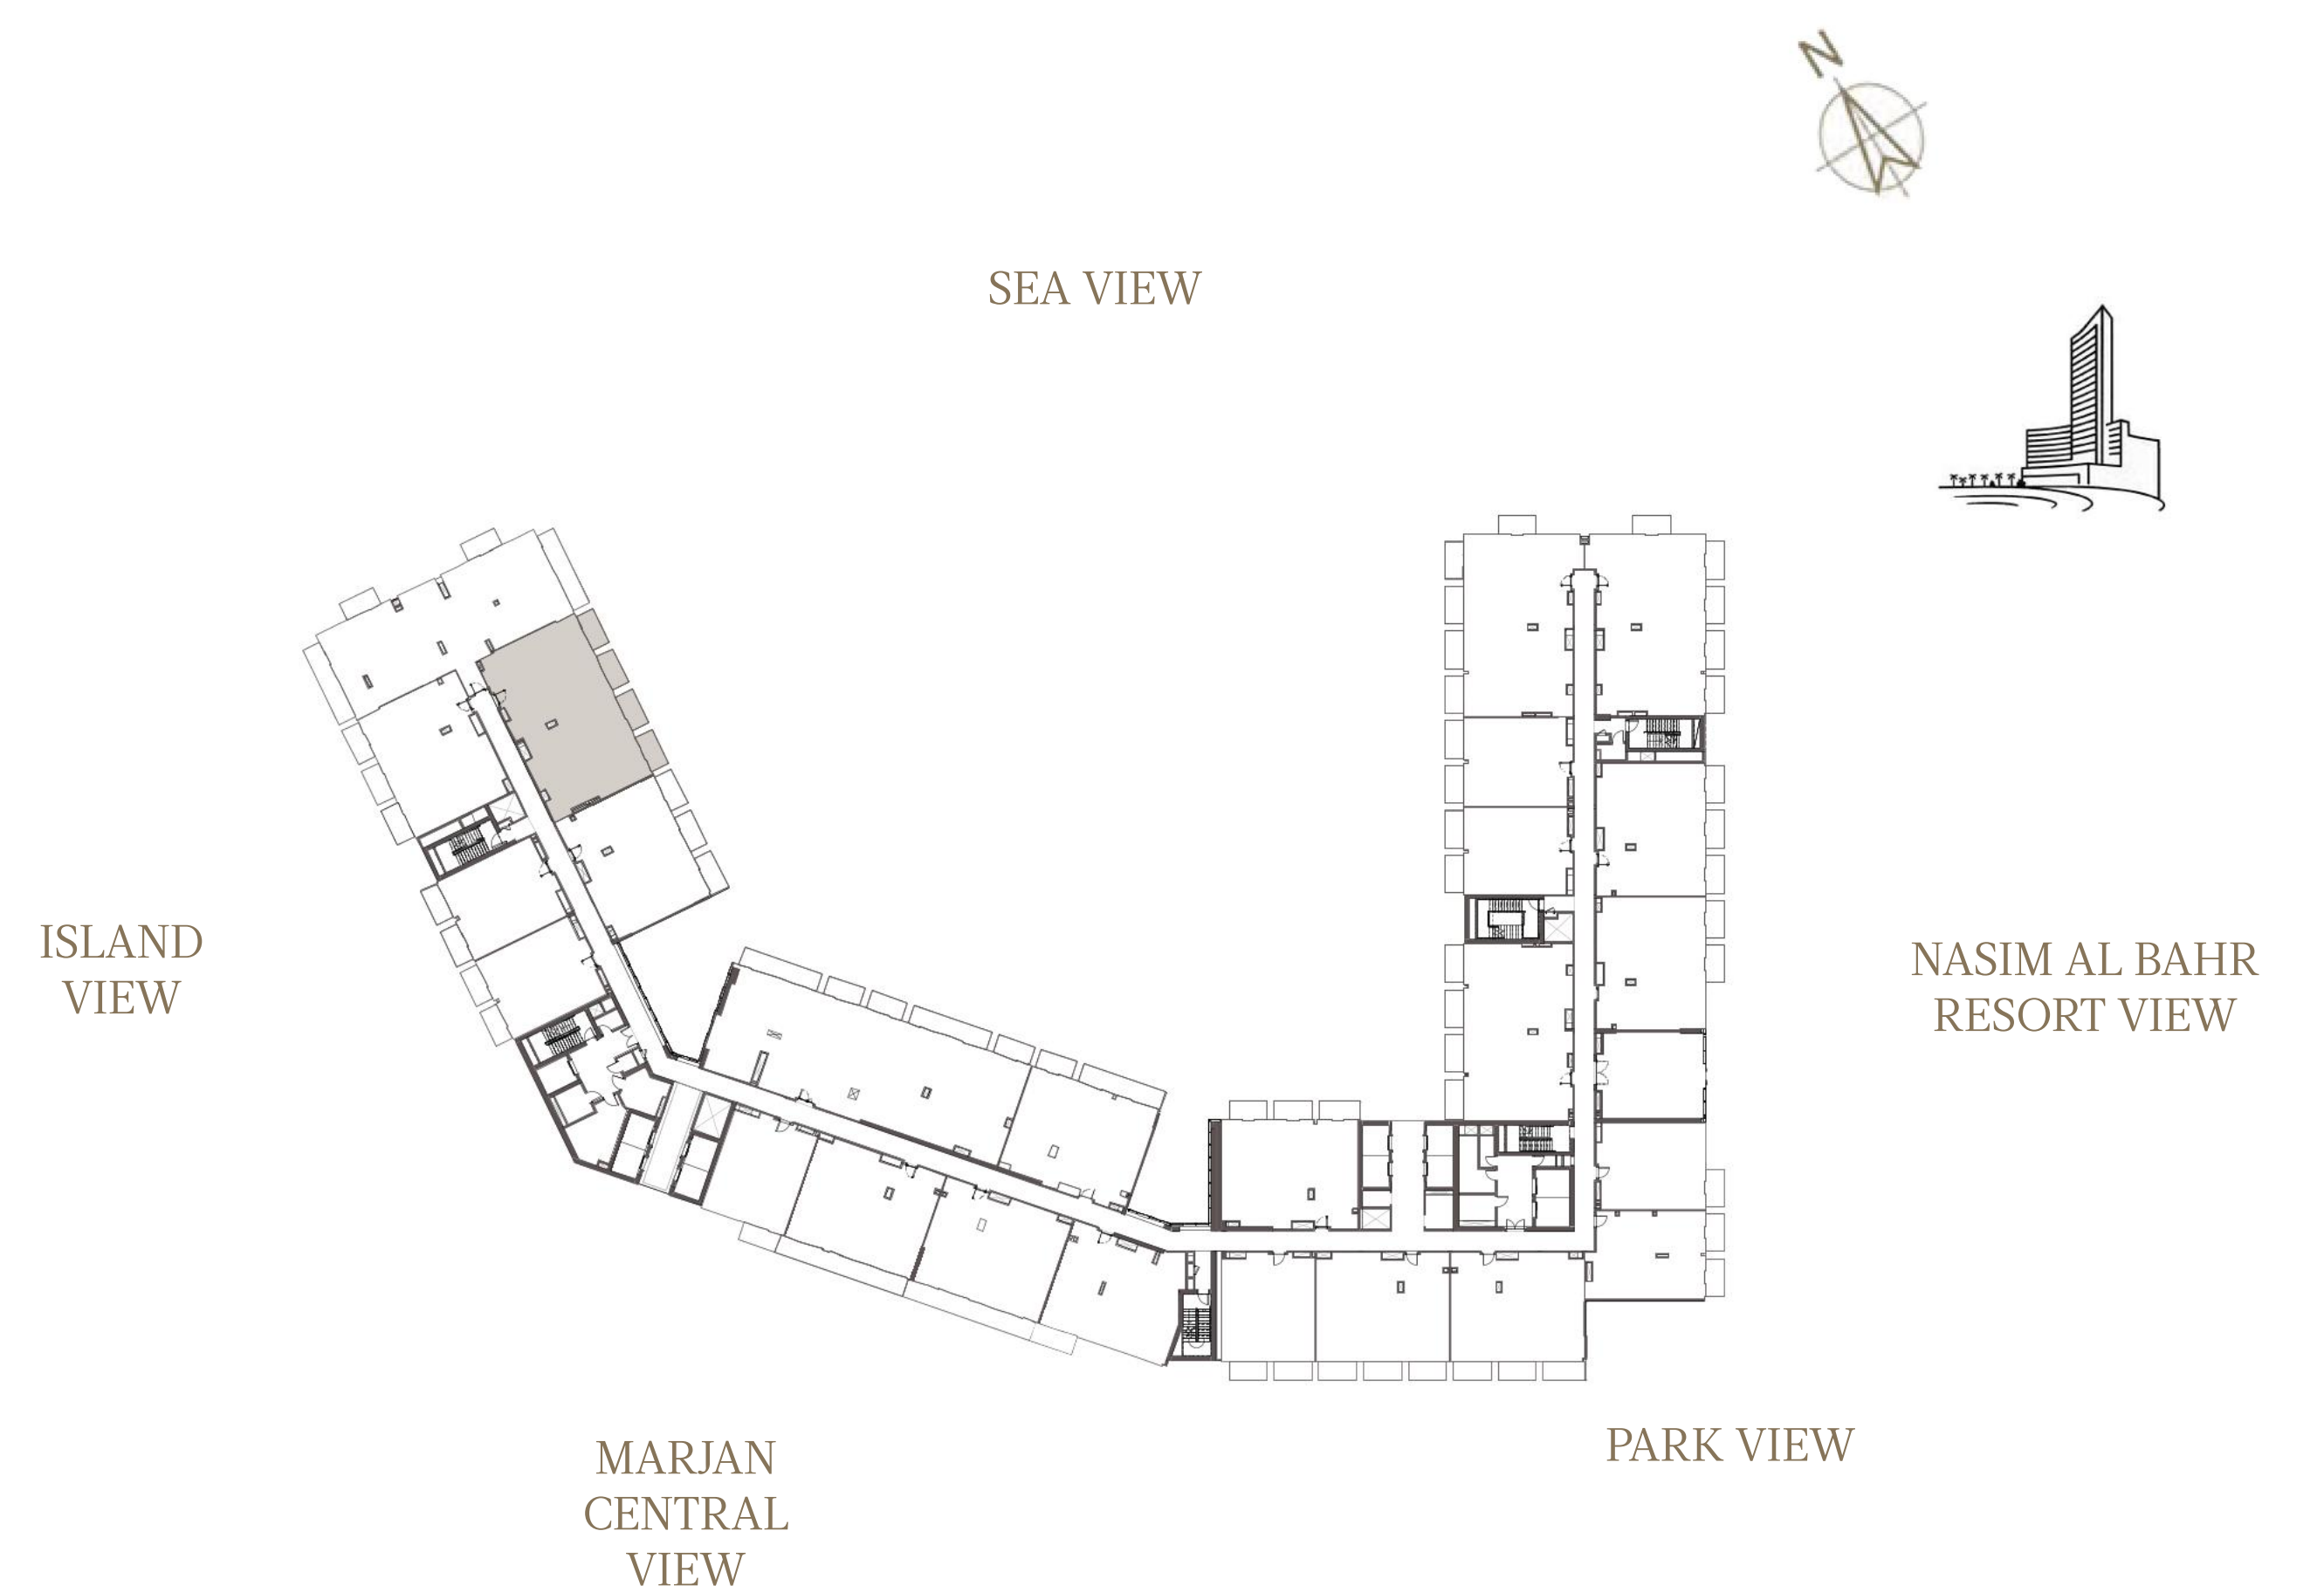

2 BEDROOM-1A

UNIT - 223

INTERNAL AREA	127.92	sq.m.	1376.92	sq.ft.
OUTDOOR AREA	19.43	sq.m.	209.14	sq.ft.
TOTAL AREA	147.35	sq.m.	1586.06	sq.ft.

3 BEDROOM-1B

UNIT - 224

INTERNAL AREA	171.45	sq.m.	1845.47	sq.ft.
OUTDOOR AREA	25.25	sq.m.	271.79	sq.ft.
TOTAL AREA	196.70	sq.m.	2117.26	sq.ft.