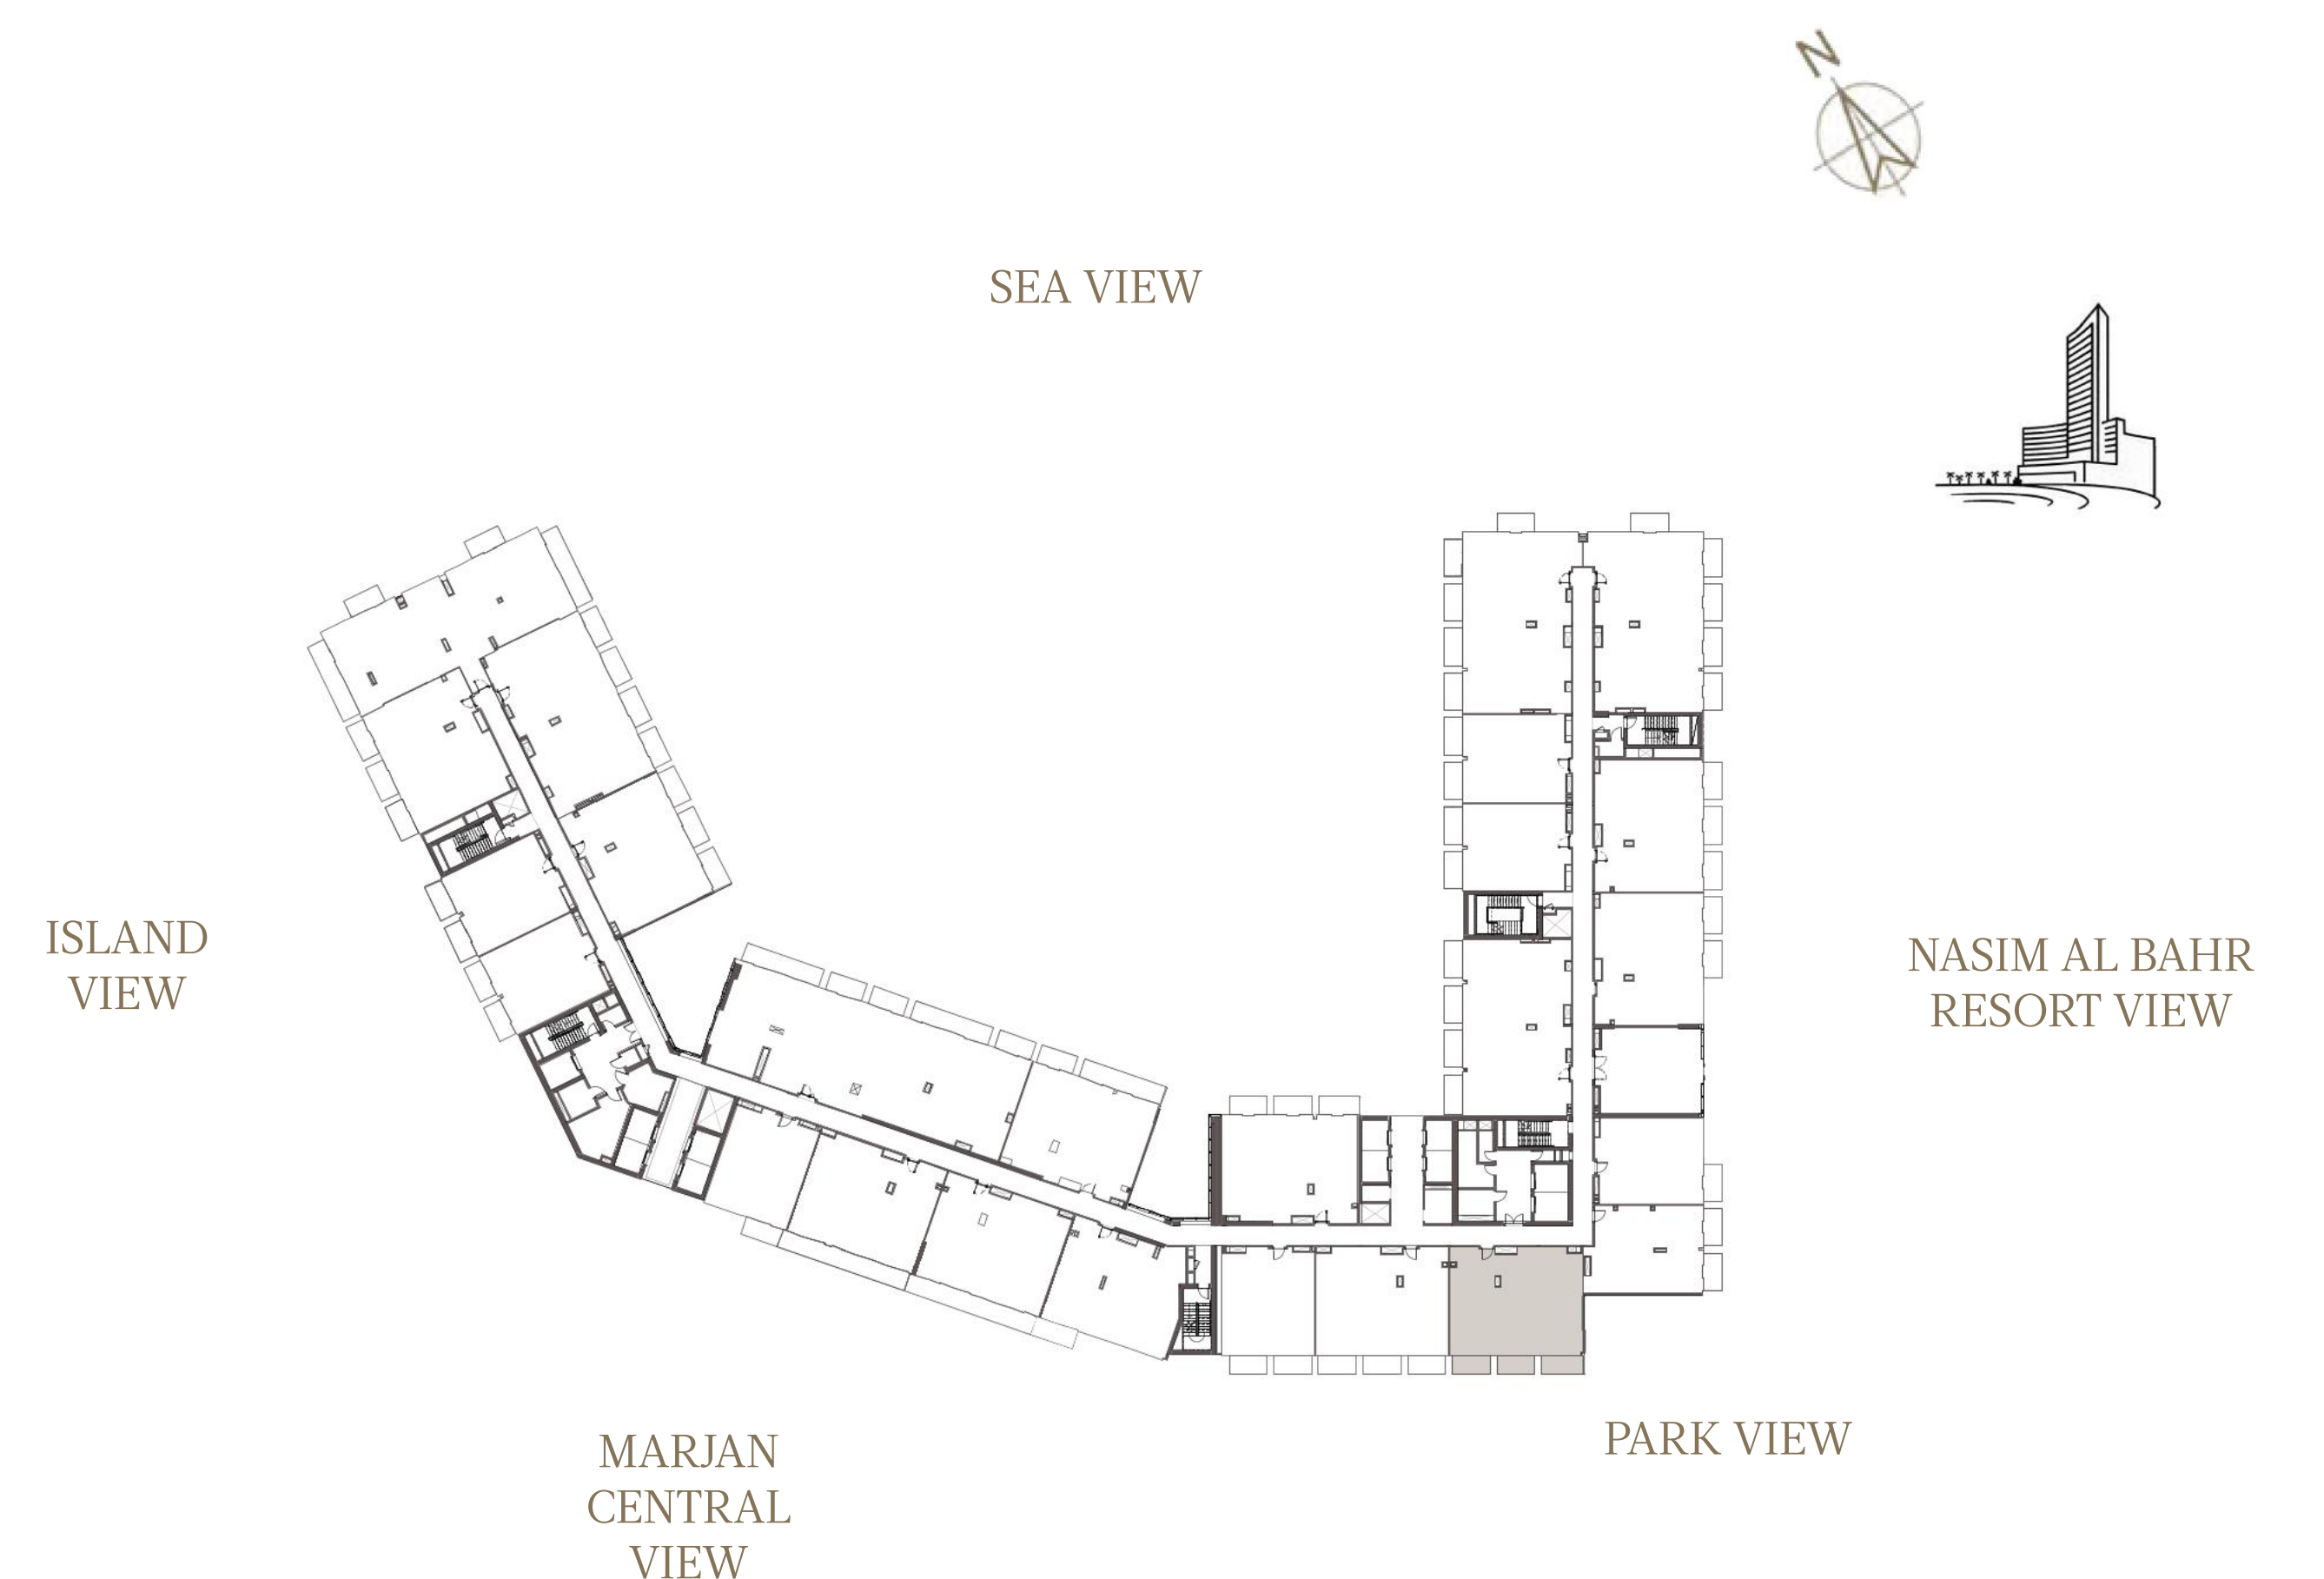

1 BEDROOM-CORNER

UNIT - 211

INTERNAL AREA	89.61 sq.m.	964.55 sq.ft.
OUTDOOR AREA	12.56 sq.m.	135.19 sq.ft.
TOTAL AREA	102.17 sq.m.	1099.75 sq.ft.

1 BEDROOM-1A

UNIT - 212

INTERNAL AREA	83.25 sq.m.	896.10 sq.ft.
OUTDOOR AREA	6.41 sq.m.	69.00 sq.ft.
TOTAL AREA	89.66 sq.m.	965.09 sq.ft.