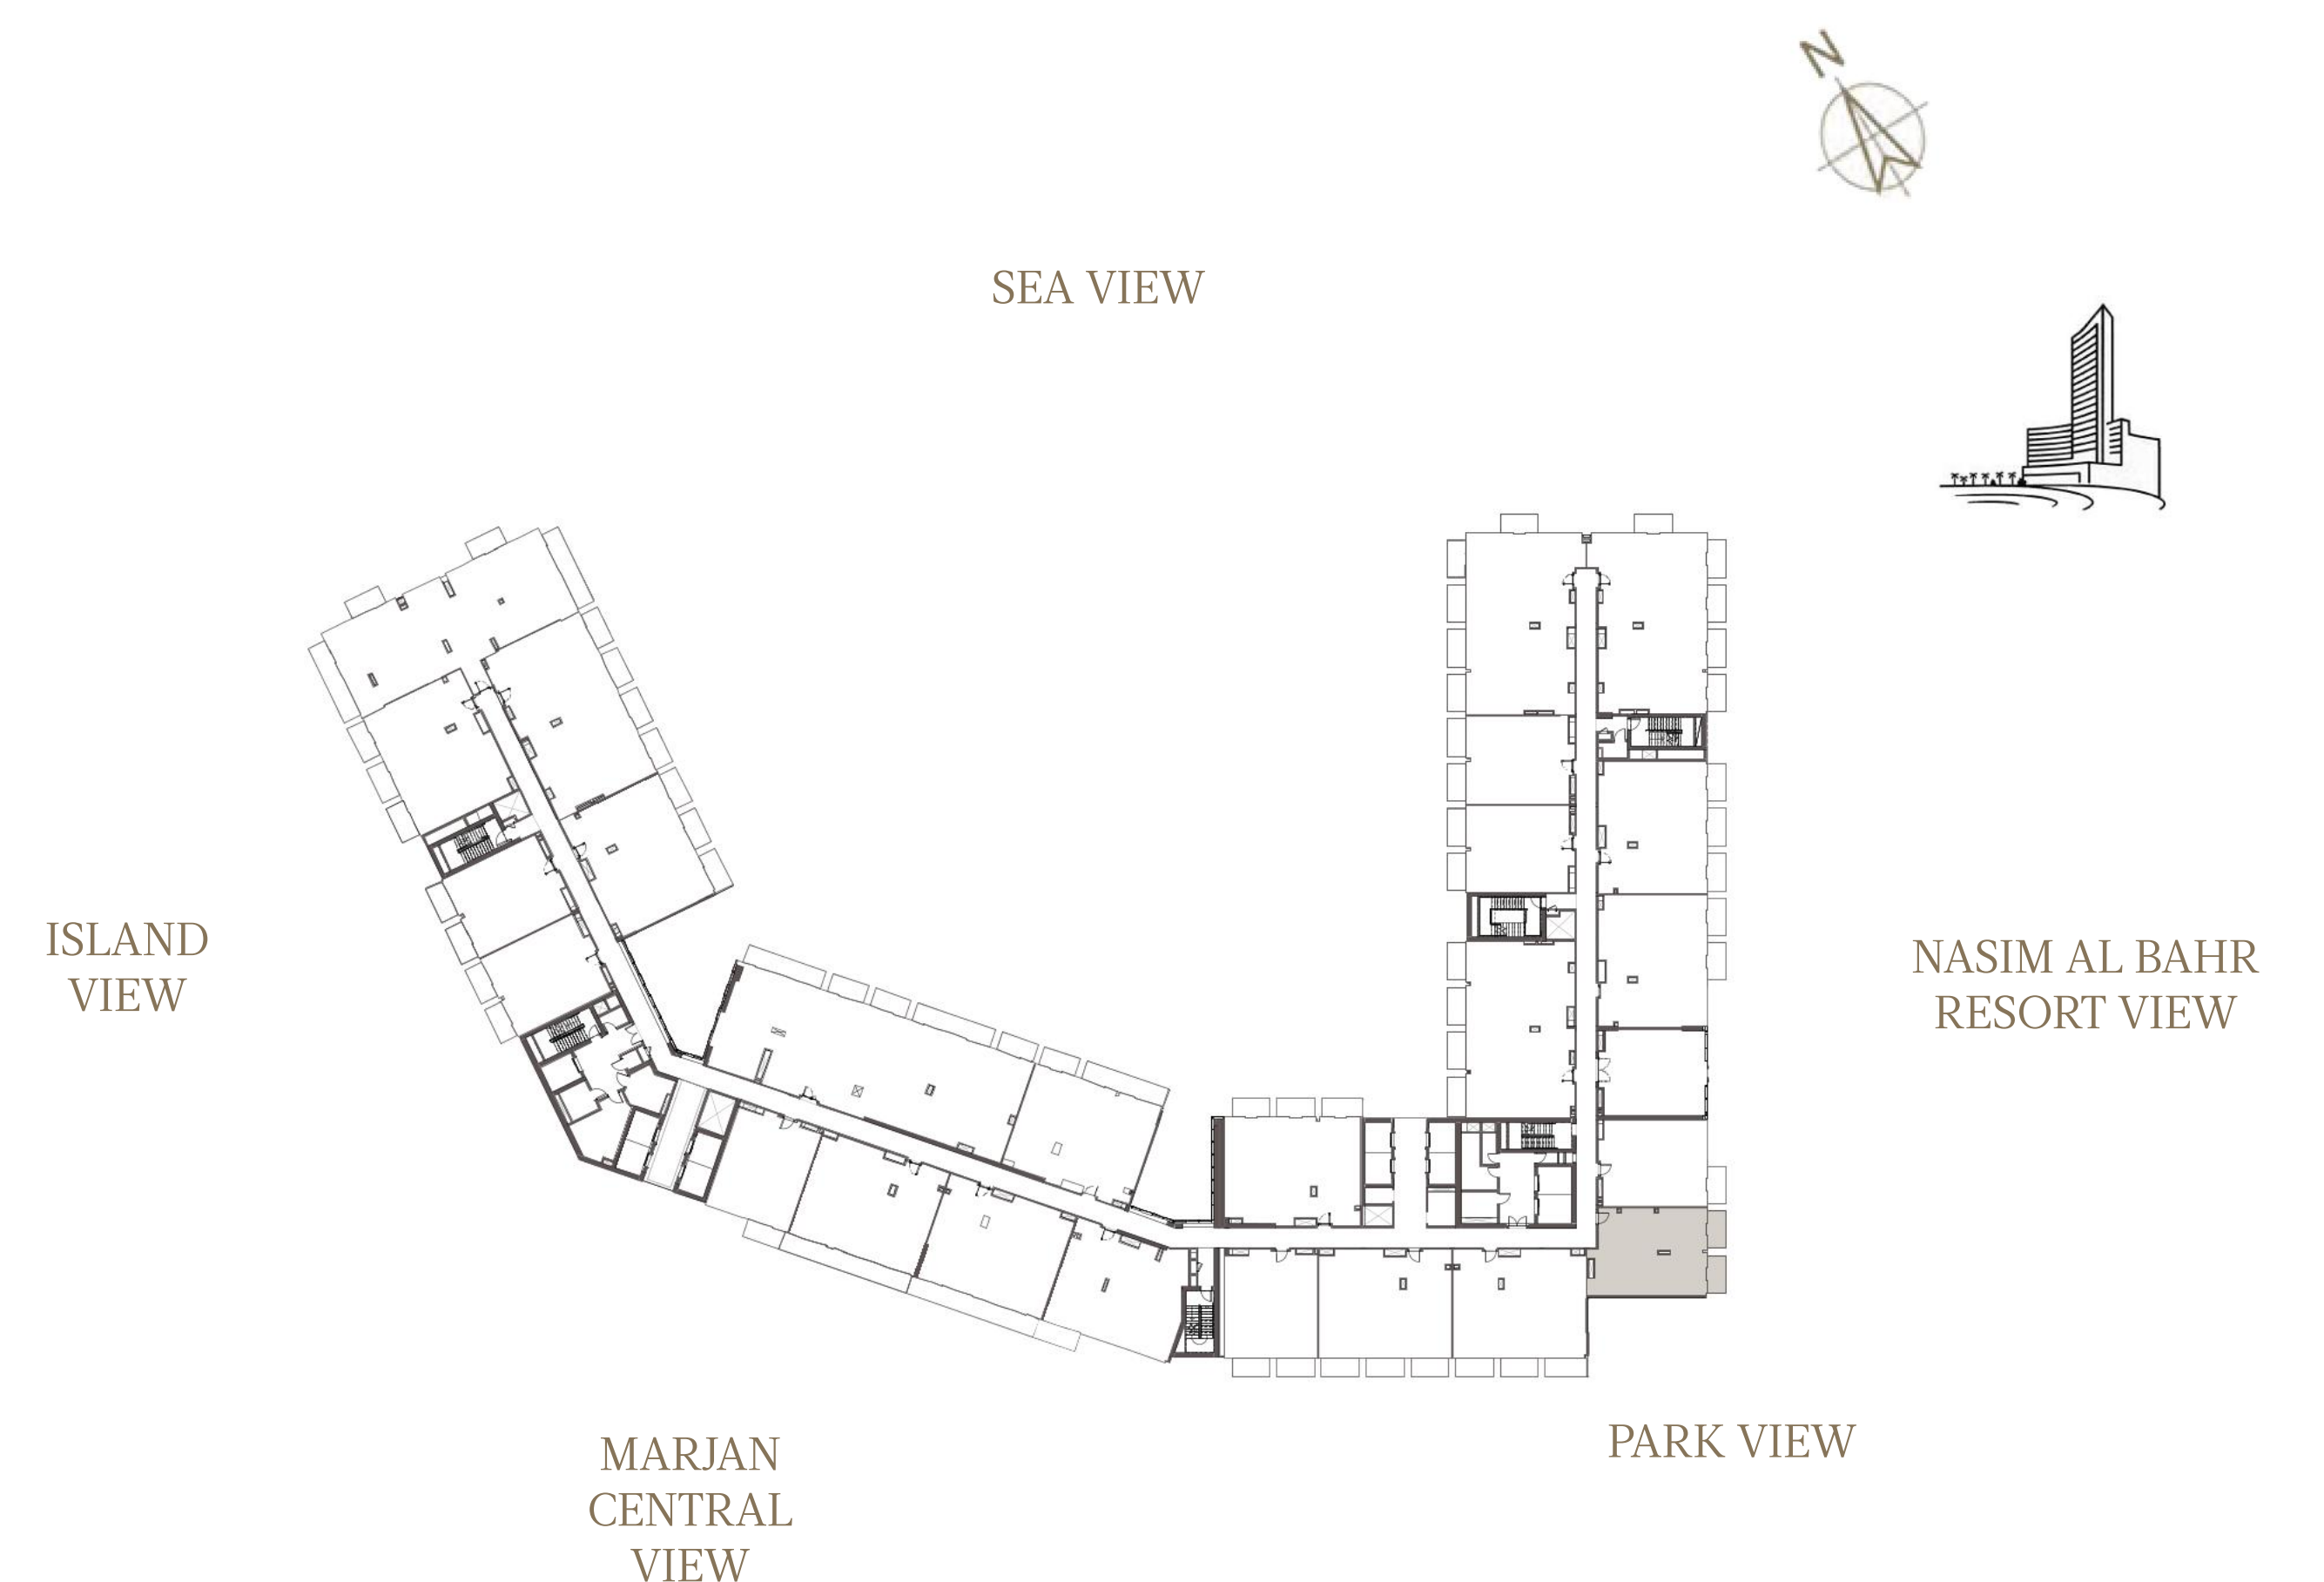

1 BEDROOM-CORNER

UNIT - 211

INTERNAL AREA	89.61 sq.m.	964.55 sq.ft.
OUTDOOR AREA	12.56 sq.m.	135.19 sq.ft.
TOTAL AREA	102.17 sq.m.	1099.75 sq.ft.

1 BEDROOM-1A

UNIT - 212

INTERNAL AREA	83.25 sq.m.	896.10 sq.ft.
OUTDOOR AREA	6.41 sq.m.	69.00 sq.ft.
TOTAL AREA	89.66 sq.m.	965.09 sq.ft.