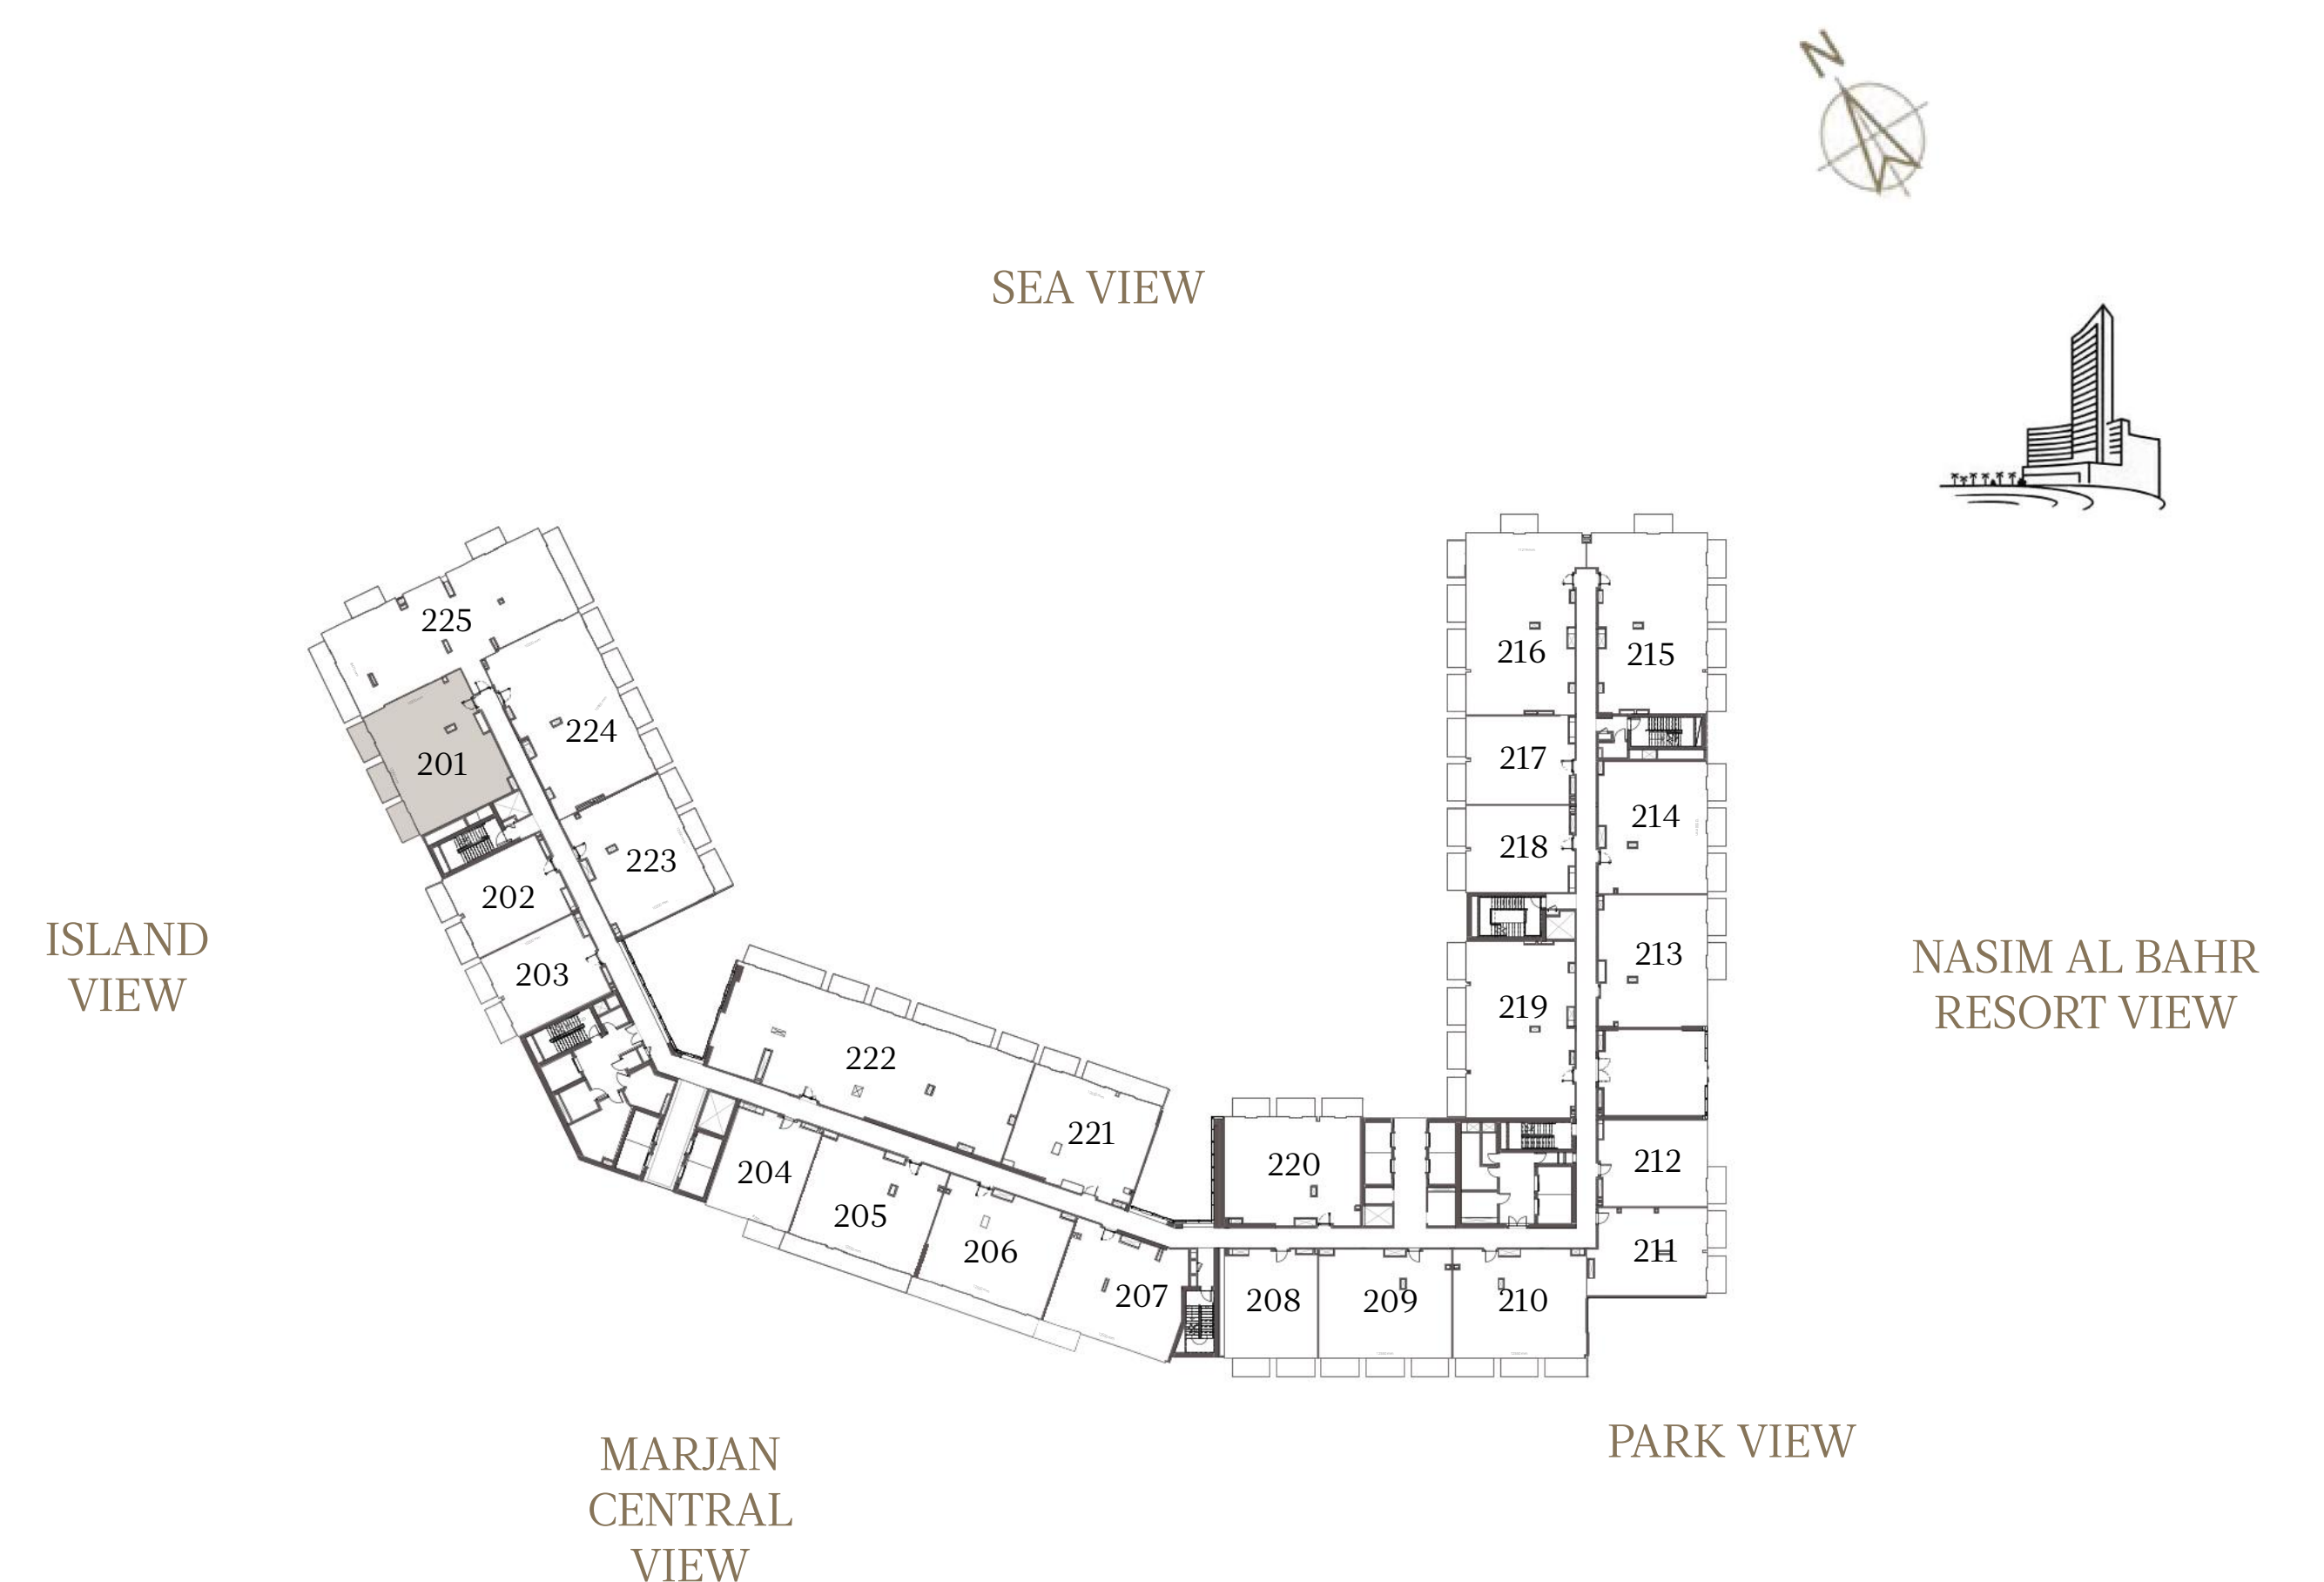

2 BEDROOM-1A

UNIT - 201

INTERNAL AREA	127.61 sq.m.	1373.58 sq.ft.
OUTDOOR AREA	18.84 sq.m.	202.79 sq.ft.
TOTAL AREA	146.45 sq.m.	1576.37 sq.ft.

1 BEDROOM-1A

UNIT - 202

INTERNAL AREA	82.76	sq.m.	890.82	sq.ft.
OUTDOOR AREA	12.69	sq.m.	136.59	sq.ft.
TOTAL AREA	95.45	sq.m.	1027.42	sq.ft.

1 BEDROOM-1A

UNIT - 203

INTERNAL AREA	82.76	sq.m.	890.82	sq.ft.
OUTDOOR AREA	12.52	sq.m.	134.76	sq.ft.
TOTAL AREA	95.28	sq.m.	1025.59	sq.ft.

1 BEDROOM-1A

UNIT - 204

INTERNAL AREA	83.43	sq.m.	898.03	sq.ft.
OUTDOOR AREA	6.50	sq.m.	69.97	sq.ft.
TOTAL AREA	89.93	sq.m.	968.00	sq.ft.