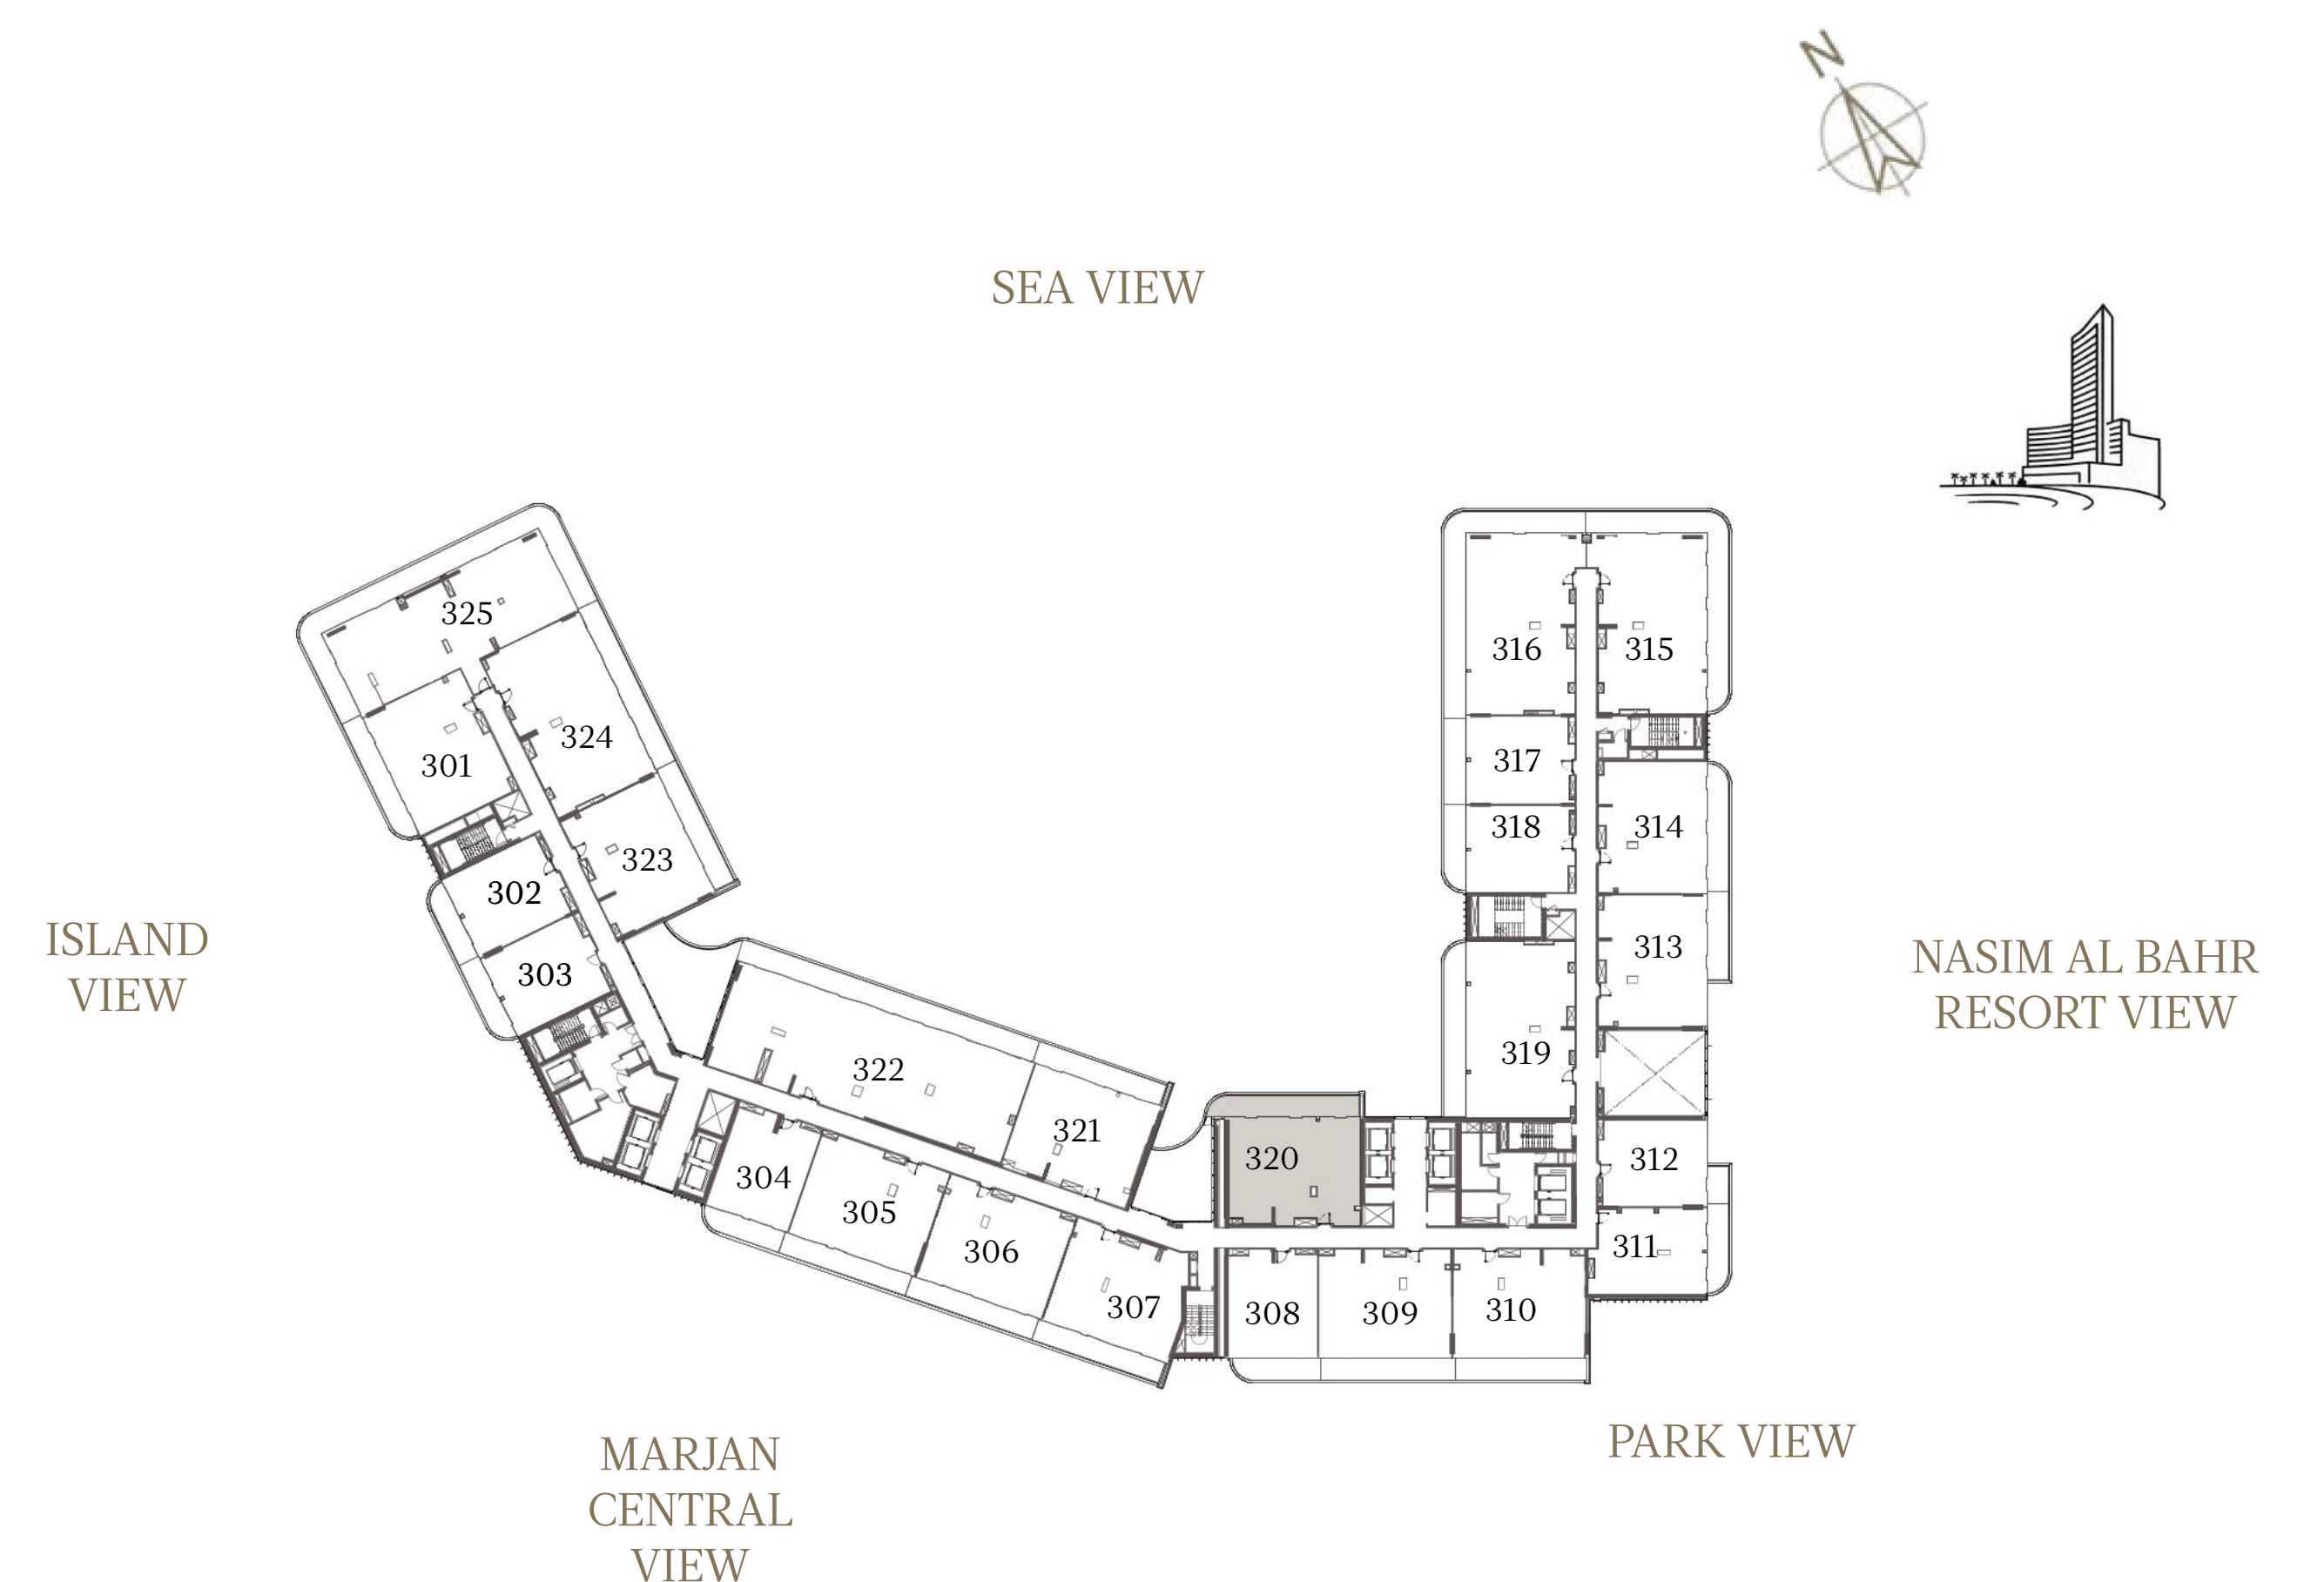

3 BEDROOM-1B

UNIT - 319

INTERNAL AREA	168.98	sq.m.	1818.89	sq.ft.
OUTDOOR AREA	33.30	sq.m.	358.44	sq.ft.
TOTAL AREA	202.28	sq.m.	2177.32	sq.ft.

2 BEDROOM-1A

UNIT - 320

INTERNAL AREA	129.07 sq.m.	1389.30 sq.ft.
OUTDOOR AREA	29.52 sq.m.	317.75 sq.ft.
TOTAL AREA	158.59 sq.m.	1707.05 sq.ft.