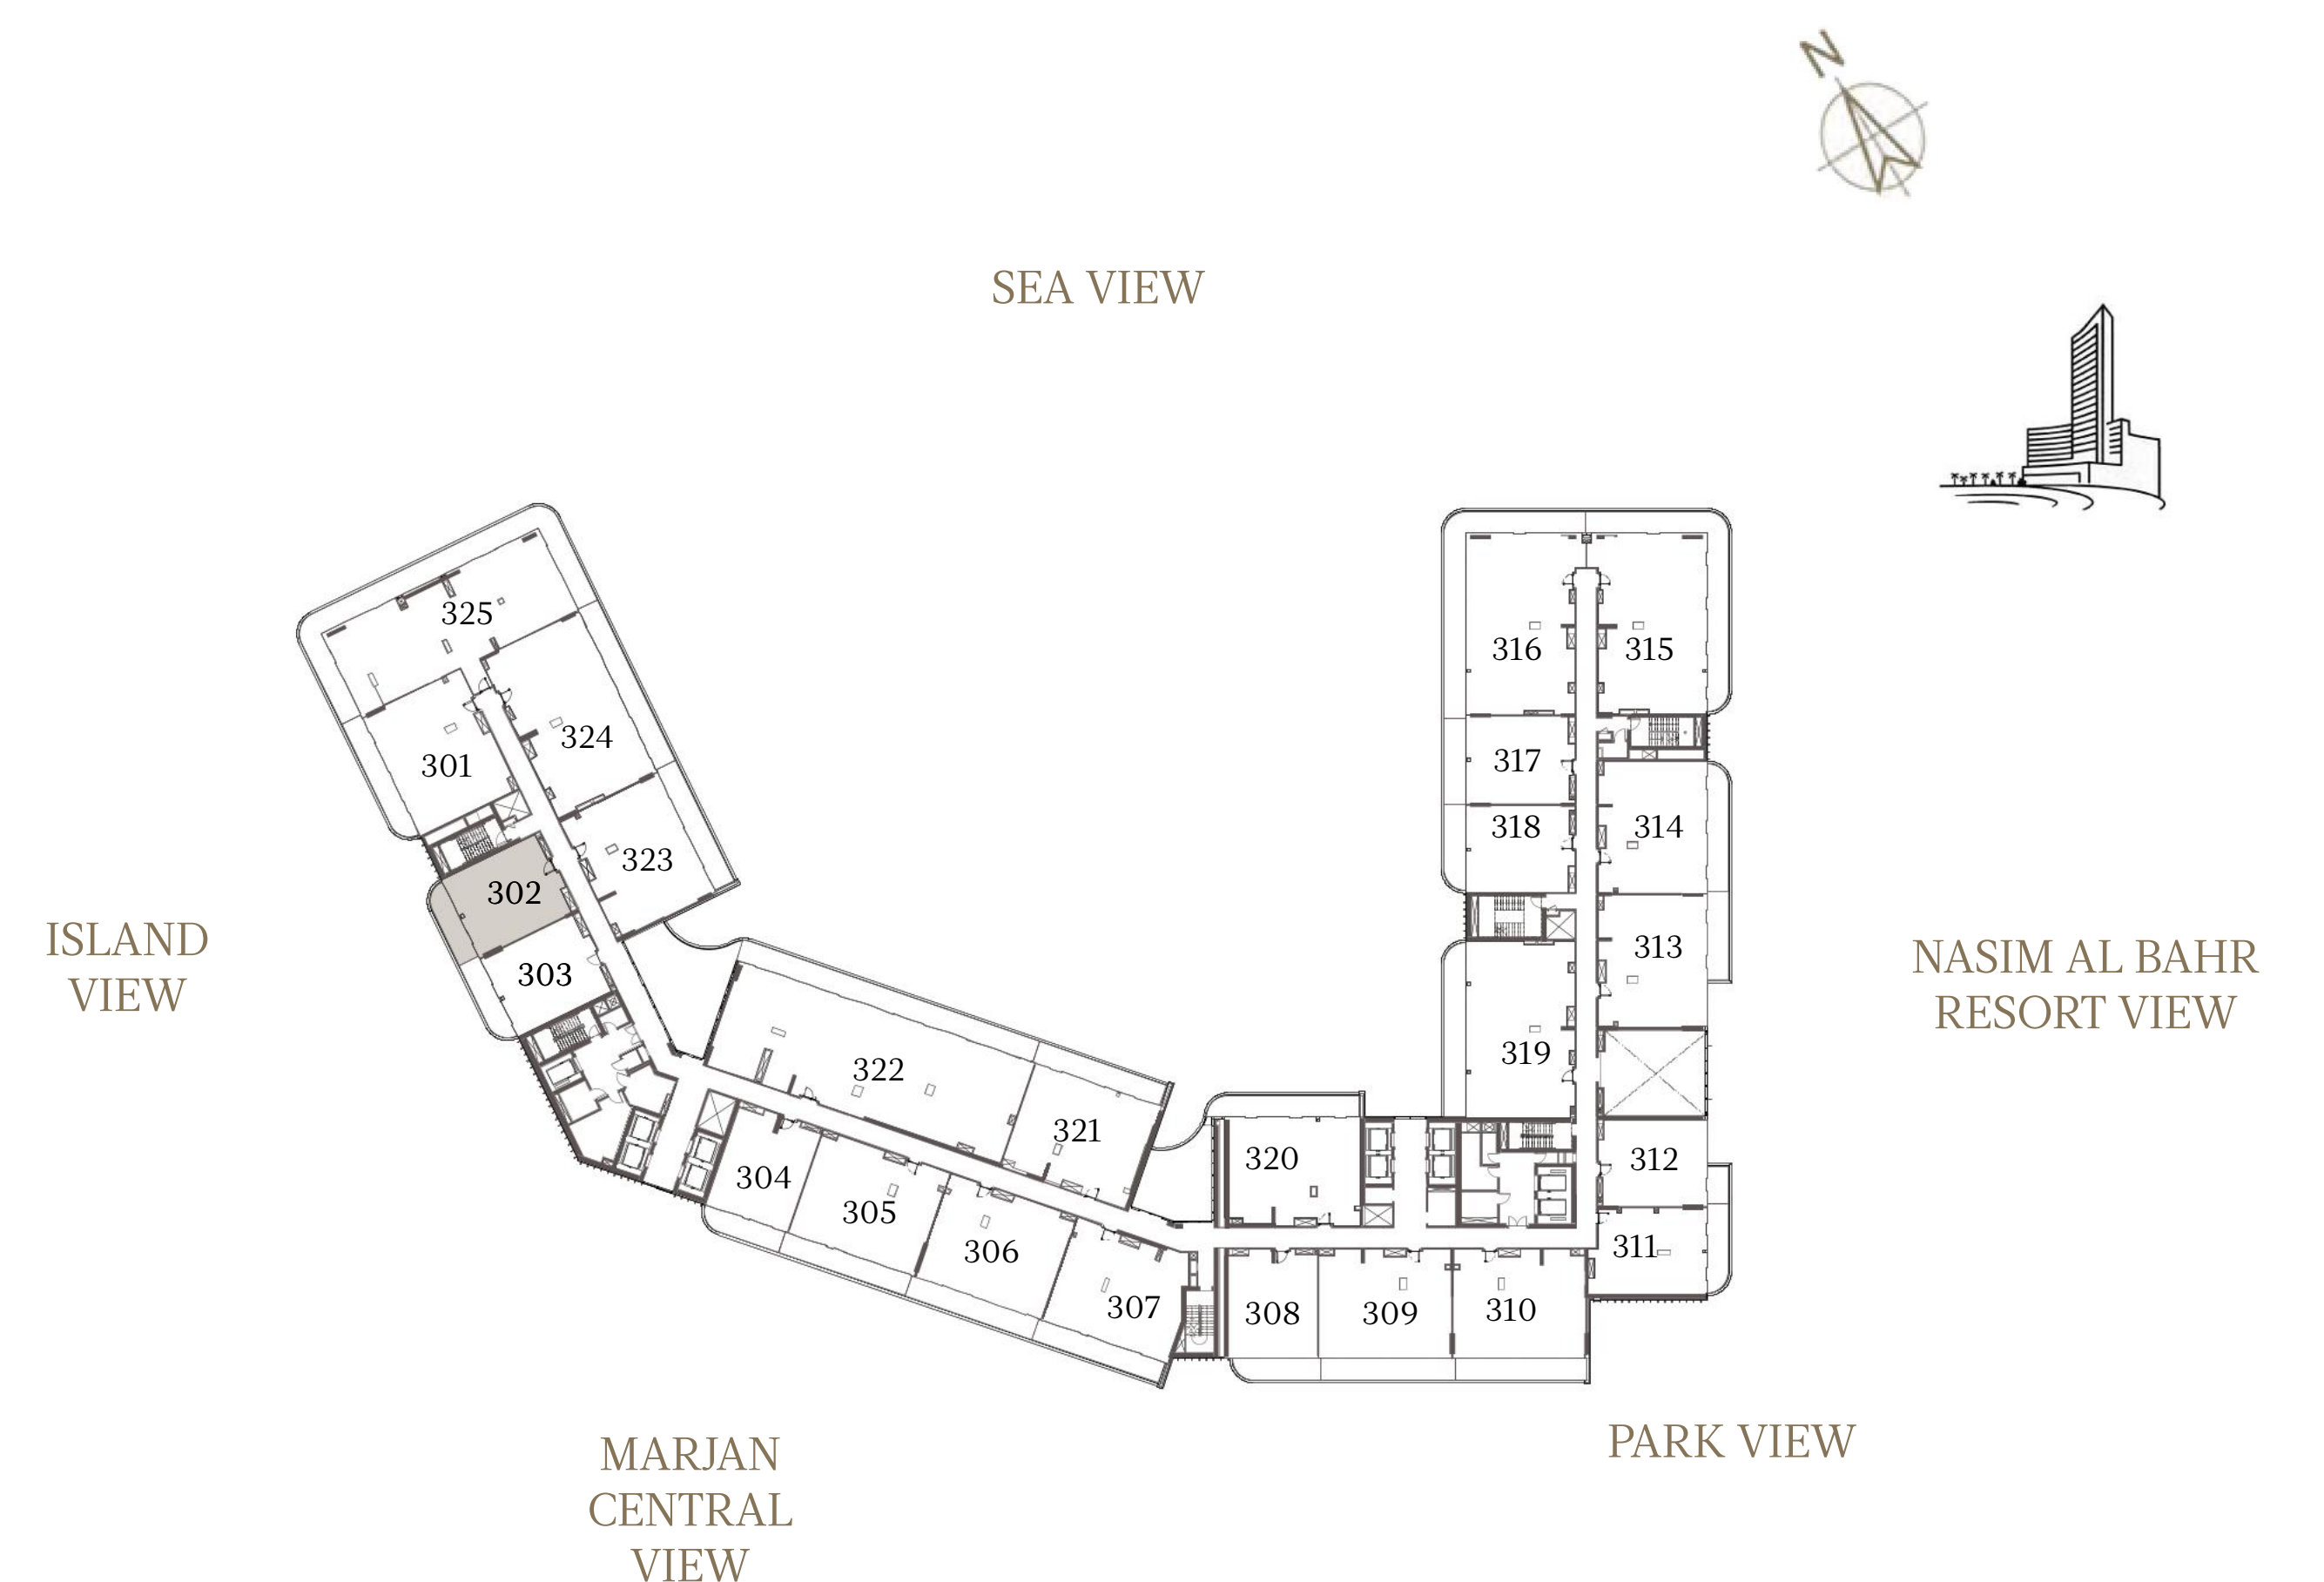

2 BEDROOM-1A

UNIT - 301

INTERNAL AREA	127.63	sq.m.	1373.80	sq.ft.
OUTDOOR AREA	25.23	sq.m.	271.57	sq.ft.
TOTAL AREA	152.86	sq.m.	1645.37	sq.ft.

1 BEDROOM-1A

UNIT - 302

INTERNAL AREA	82.77 sq.m.	890.93 sq.ft.
OUTDOOR AREA	15.38 sq.m.	165.55 sq.ft.
TOTAL AREA	98.15 sq.m.	1056.48 sq.ft.

1 BEDROOM-1A

UNIT - 303

INTERNAL AREA	82.77 sq.m.	890.93 sq.ft.
OUTDOOR AREA	16.45 sq.m.	177.07 sq.ft.
TOTAL AREA	99.22 sq.m.	1068.00 sq.ft.

1 BEDROOM-1A

UNIT - 304

INTERNAL AREA	83.35 sq.m.	897.17 sq.ft.
OUTDOOR AREA	15.64 sq.m.	168.35 sq.ft.
TOTAL AREA	98.99 sq.m.	1065.52 sq.ft.

2 BEDROOM-1A

UNIT - 305

INTERNAL AREA	128.37	sq.m.	1381.76	sq.ft.
OUTDOOR AREA	26.30	sq.m.	283.09	sq.ft.
TOTAL AREA	154.67	sq.m.	1664.85	sq.ft.

2 BEDROOM-1A

UNIT - 306

INTERNAL AREA	128.36	sq.m.	1381.66	sq.ft.
OUTDOOR AREA	26.30	sq.m.	283.09	sq.ft.
TOTAL AREA	154.66	sq.m.	1664.75	sq.ft.