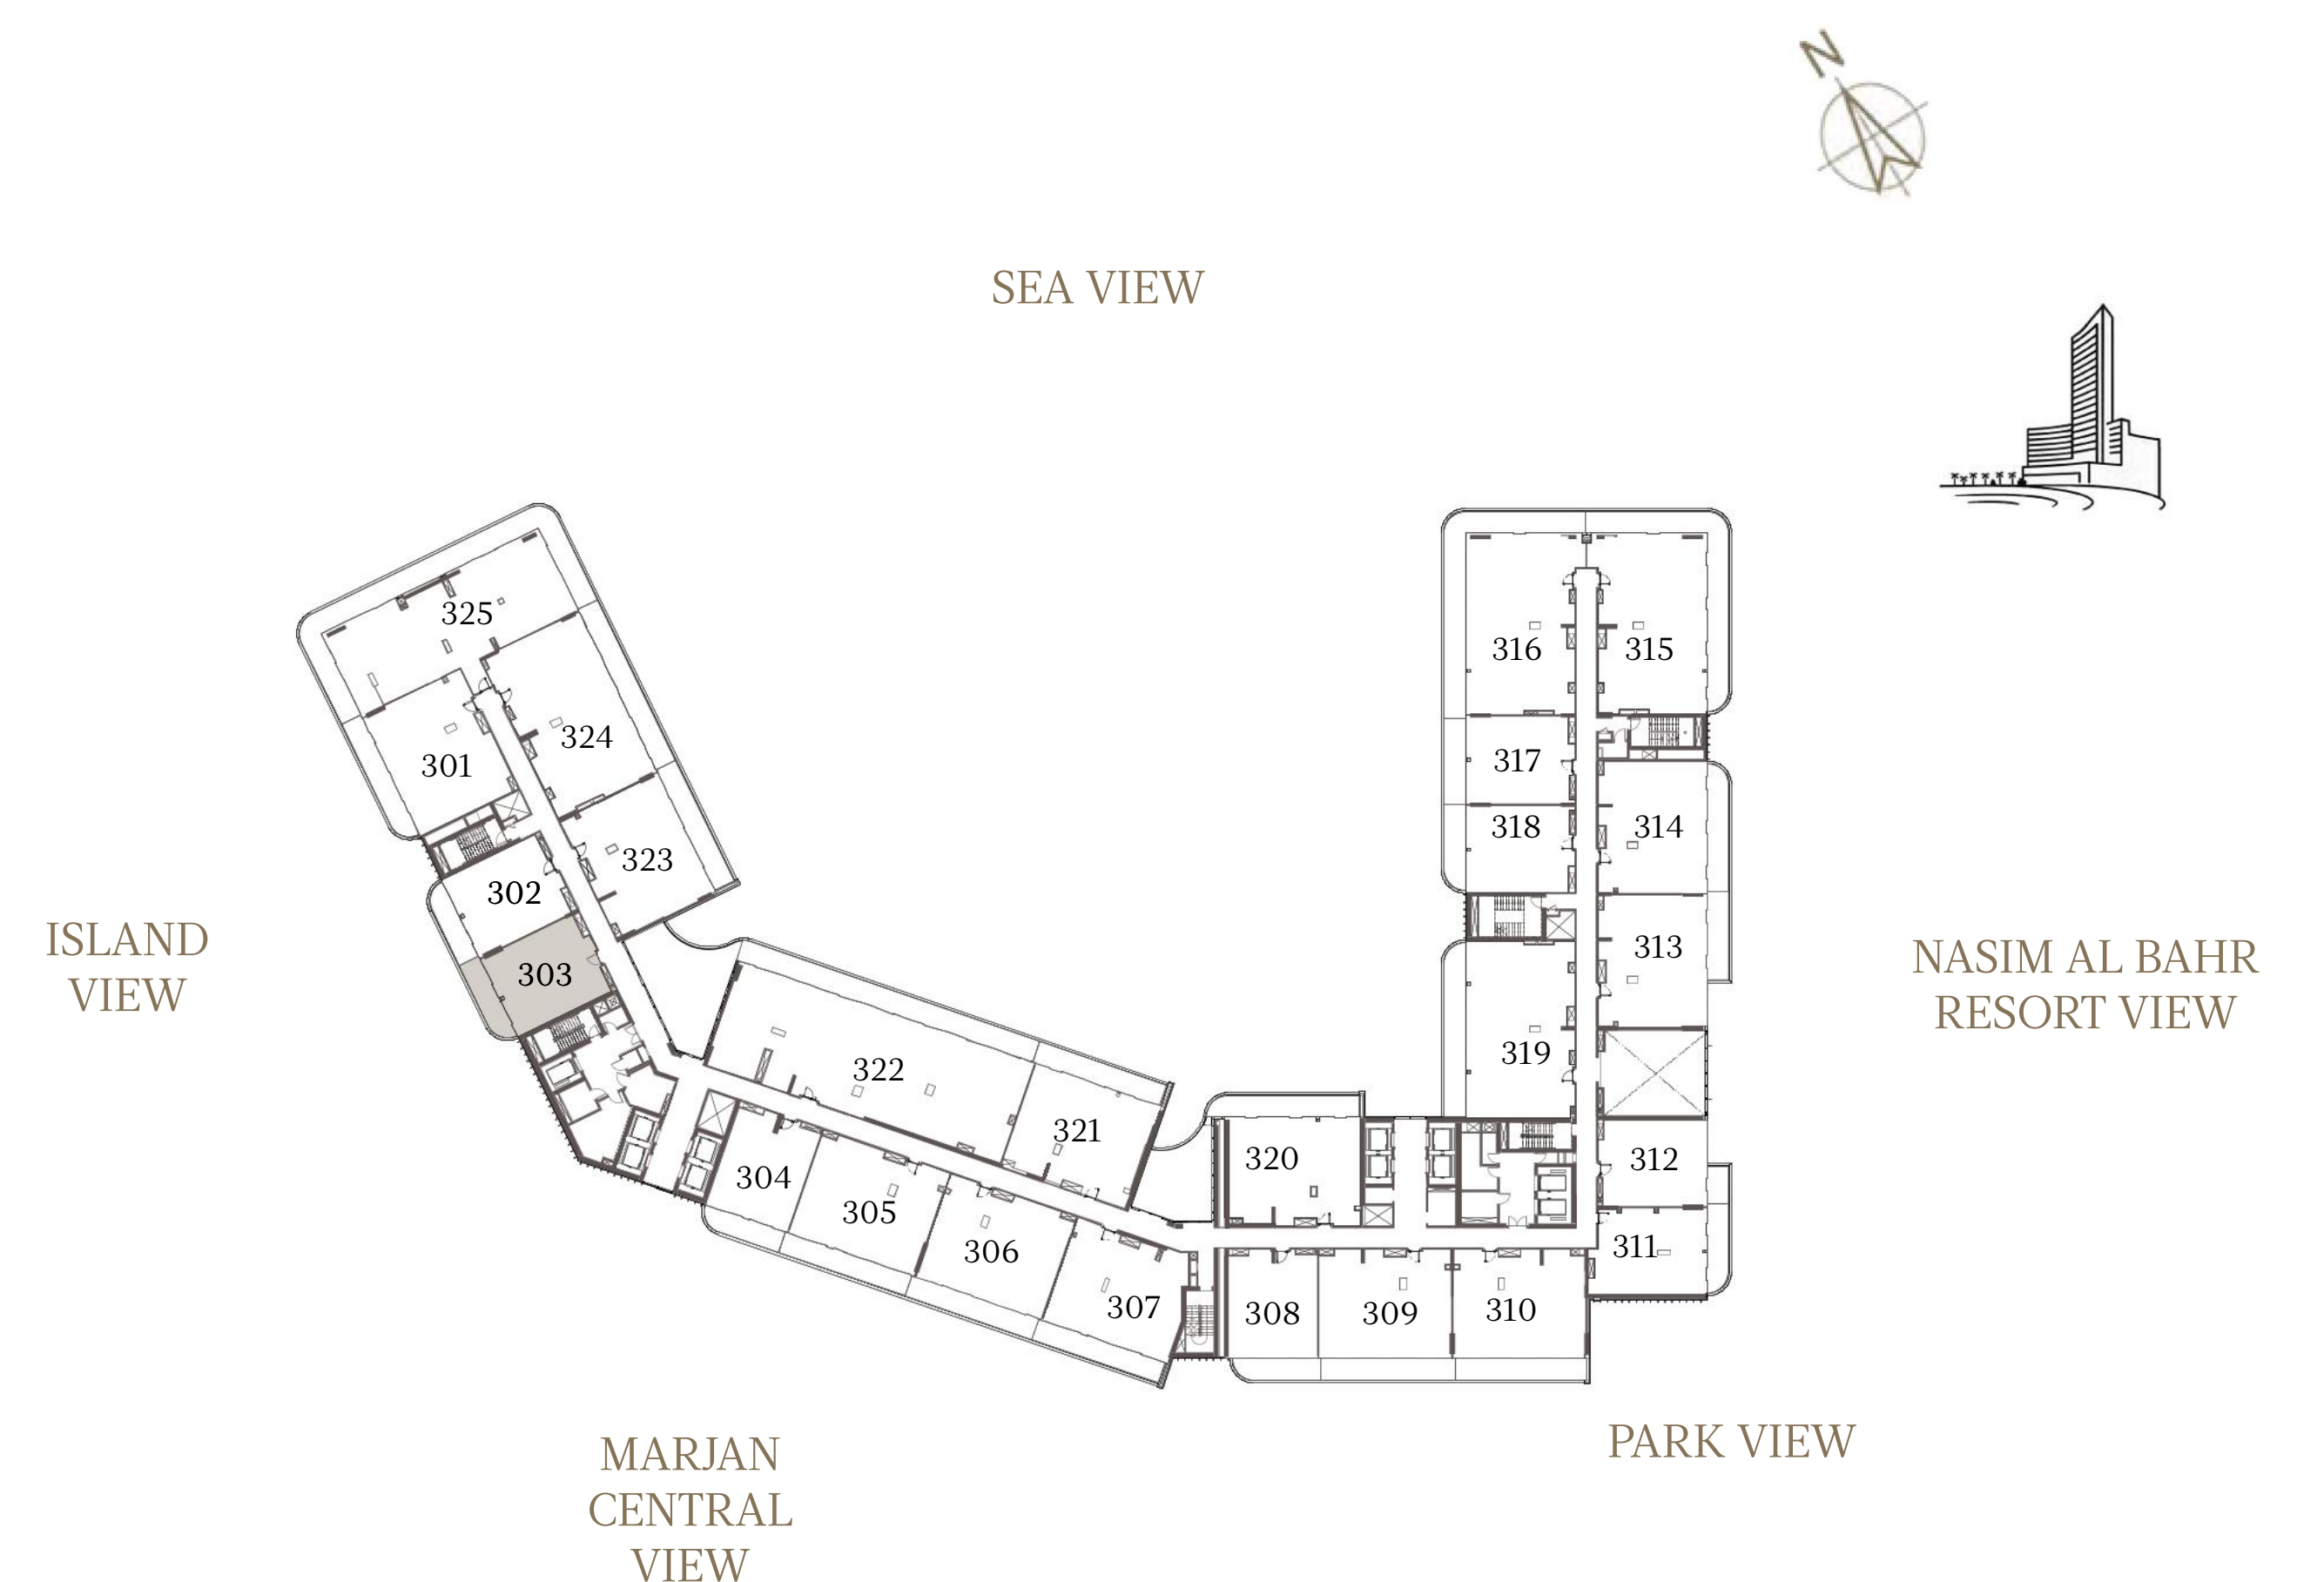

2 BEDROOM-1A

UNIT - 301

INTERNAL AREA	127.63	sq.m.	1373.80	sq.ft.
OUTDOOR AREA	25.23	sq.m.	271.57	sq.ft.
TOTAL AREA	152.86	sq.m.	1645.37	sq.ft.

1 BEDROOM-1A

UNIT - 302

INTERNAL AREA	82.77 sq.m.	890.93 sq.ft.
OUTDOOR AREA	15.38 sq.m.	165.55 sq.ft.
TOTAL AREA	98.15 sq.m.	1056.48 sq.ft.

1 BEDROOM-1A

UNIT - 303

INTERNAL AREA	82.77 sq.m.	890.93 sq.ft.
OUTDOOR AREA	16.45 sq.m.	177.07 sq.ft.
TOTAL AREA	99.22 sq.m.	1068.00 sq.ft.

1 BEDROOM-1A

UNIT - 304

INTERNAL AREA	83.35 sq.m.	897.17 sq.ft.
OUTDOOR AREA	15.64 sq.m.	168.35 sq.ft.
TOTAL AREA	98.99 sq.m.	1065.52 sq.ft.

2 BEDROOM-1A

UNIT - 305

INTERNAL AREA	128.37	sq.m.	1381.76	sq.ft.
OUTDOOR AREA	26.30	sq.m.	283.09	sq.ft.
TOTAL AREA	154.67	sq.m.	1664.85	sq.ft.

2 BEDROOM-1A

UNIT - 306

INTERNAL AREA	128.36	sq.m.	1381.66	sq.ft.
OUTDOOR AREA	26.30	sq.m.	283.09	sq.ft.
TOTAL AREA	154.66	sq.m.	1664.75	sq.ft.