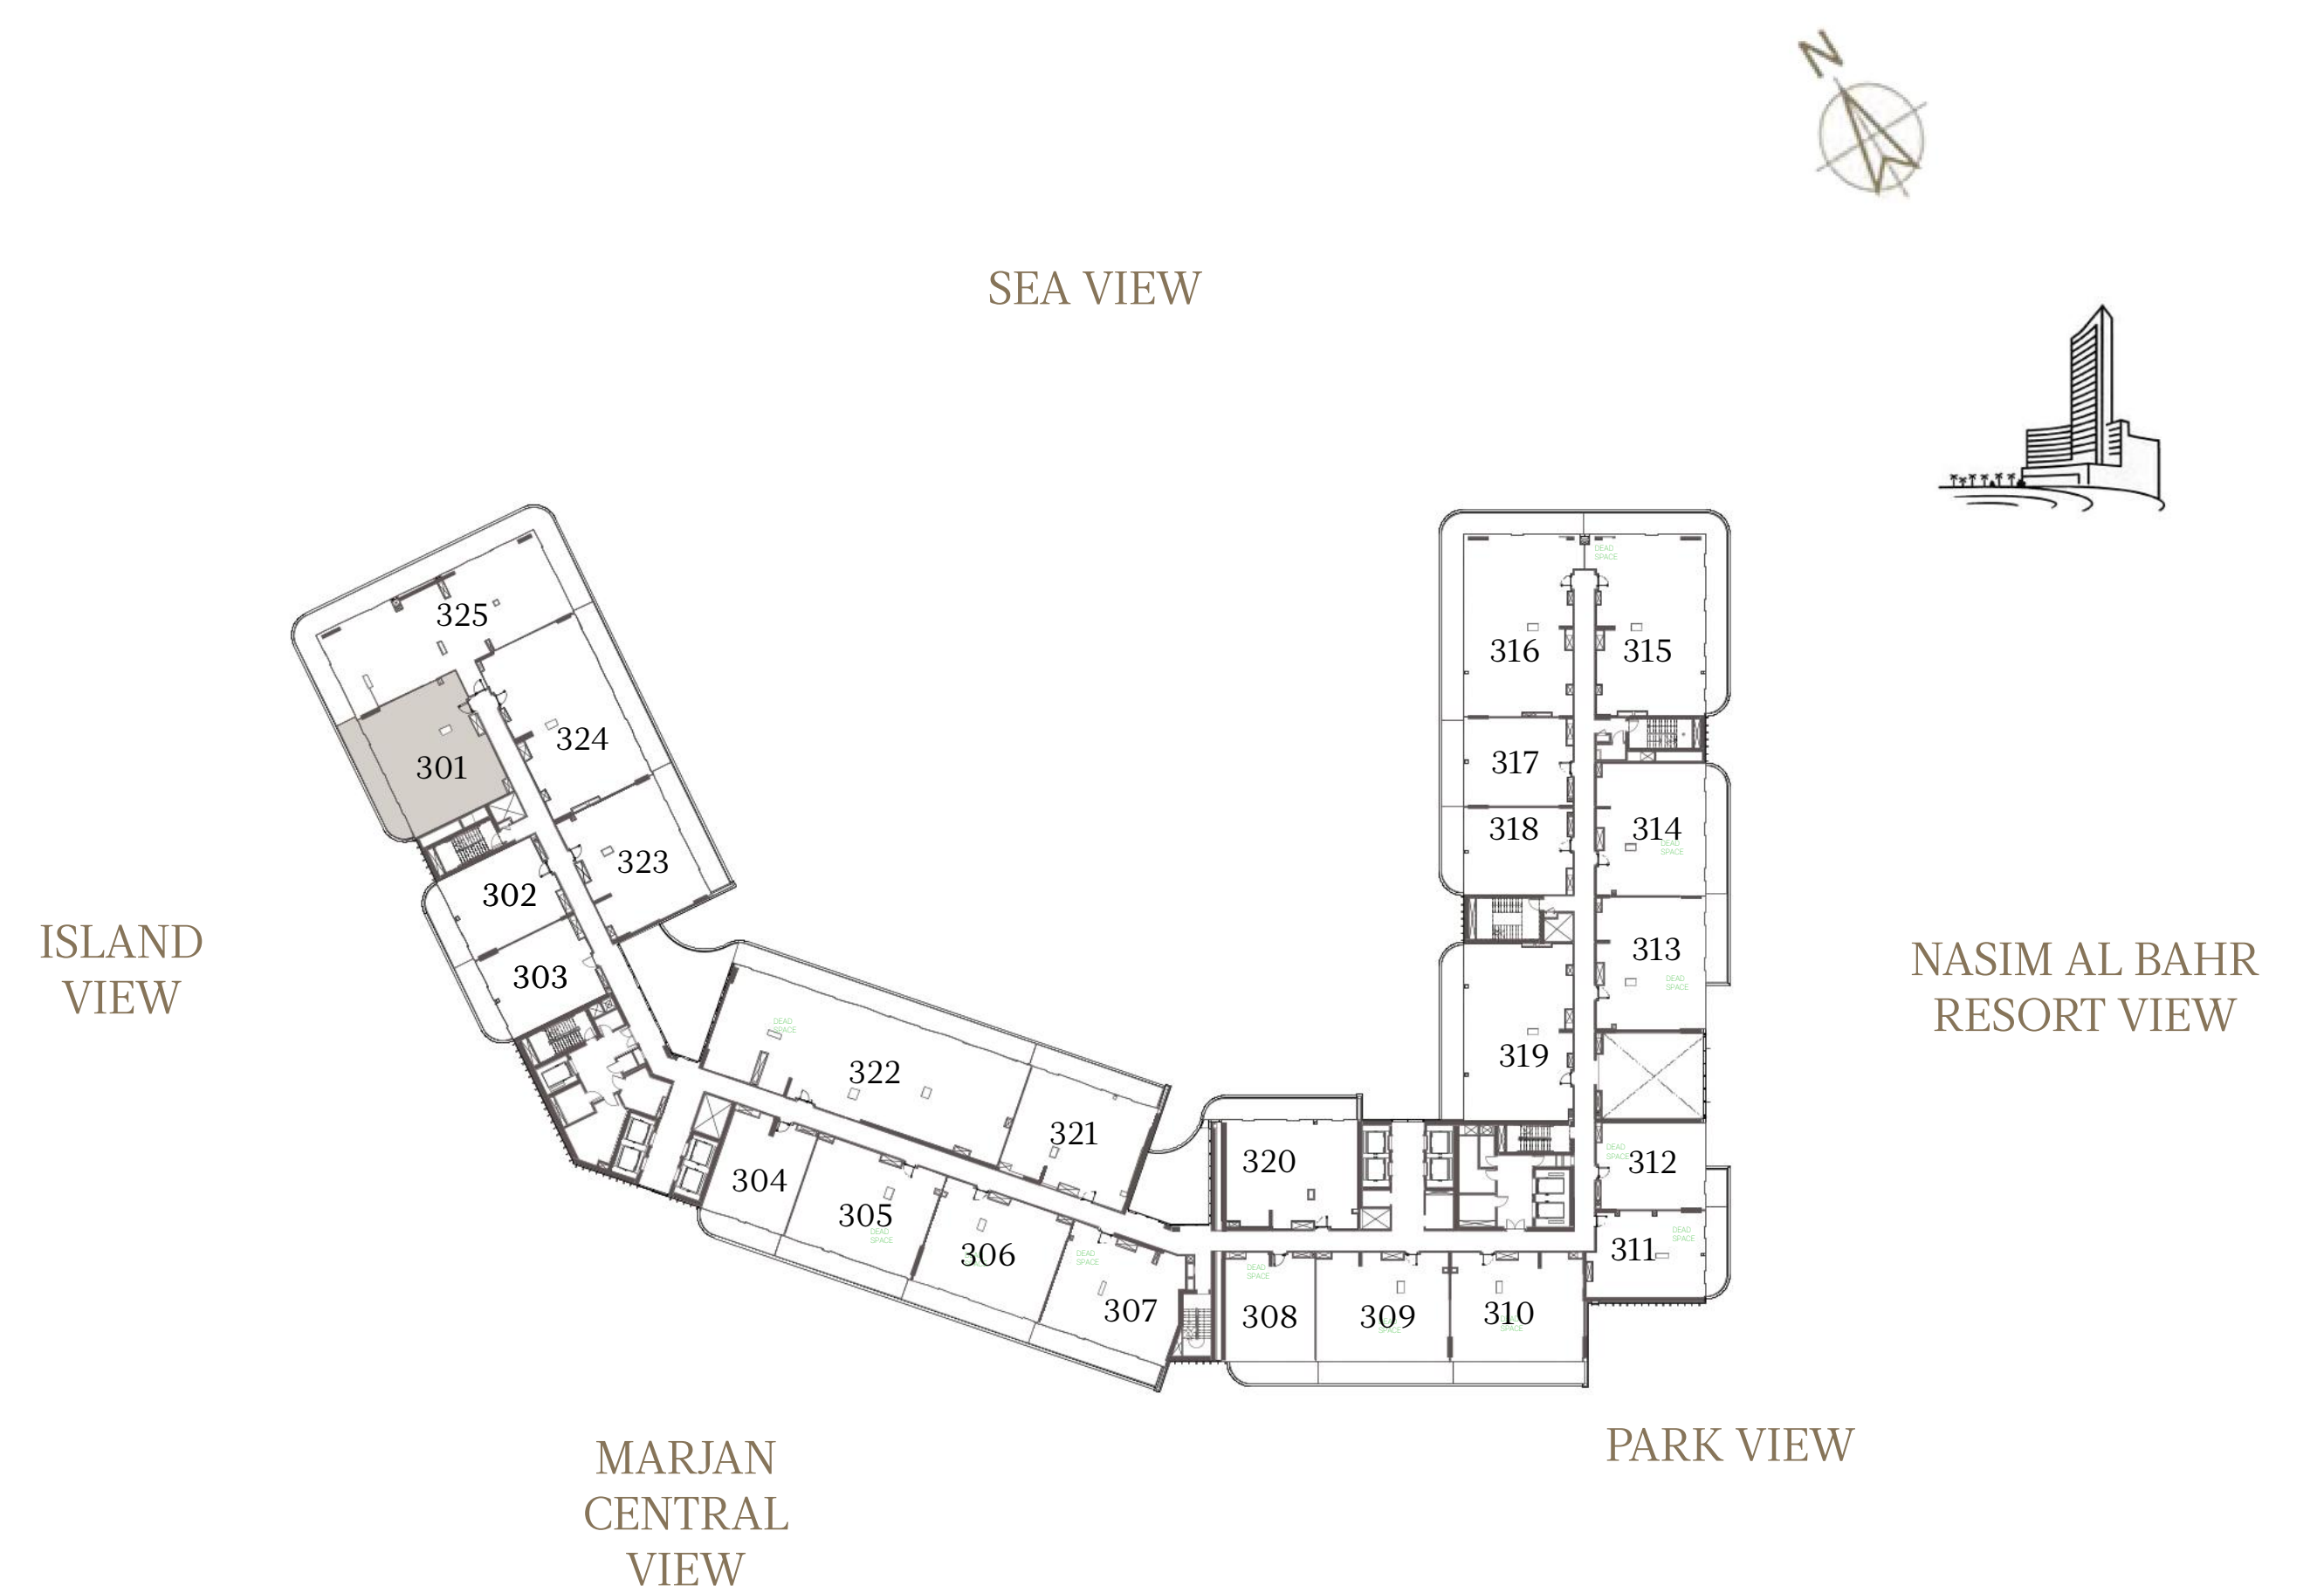

2 BEDROOM-1A

UNIT - 301

INTERNAL AREA	127.63	sq.m.	1373.80	sq.ft.
OUTDOOR AREA	25.23	sq.m.	271.57	sq.ft.
TOTAL AREA	152.86	sq.m.	1645.37	sq.ft.

1 BEDROOM-1A

UNIT - 302

INTERNAL AREA	82.77 sq.m.	890.93 sq.ft.
OUTDOOR AREA	15.38 sq.m.	165.55 sq.ft.
TOTAL AREA	98.15 sq.m.	1056.48 sq.ft.

1 BEDROOM-1A

UNIT - 303

INTERNAL AREA	82.77 sq.m.	890.93 sq.ft.
OUTDOOR AREA	16.45 sq.m.	177.07 sq.ft.
TOTAL AREA	99.22 sq.m.	1068.00 sq.ft.

1 BEDROOM-1A

UNIT - 304

INTERNAL AREA	83.35 sq.m.	897.17 sq.ft.
OUTDOOR AREA	15.64 sq.m.	168.35 sq.ft.
TOTAL AREA	98.99 sq.m.	1065.52 sq.ft.

2 BEDROOM-1A

UNIT - 305

INTERNAL AREA	128.37	sq.m.	1381.76	sq.ft.
OUTDOOR AREA	26.30	sq.m.	283.09	sq.ft.
TOTAL AREA	154.67	sq.m.	1664.85	sq.ft.

2 BEDROOM-1A

UNIT - 306

INTERNAL AREA	128.36	sq.m.	1381.66	sq.ft.
OUTDOOR AREA	26.30	sq.m.	283.09	sq.ft.
TOTAL AREA	154.66	sq.m.	1664.75	sq.ft.