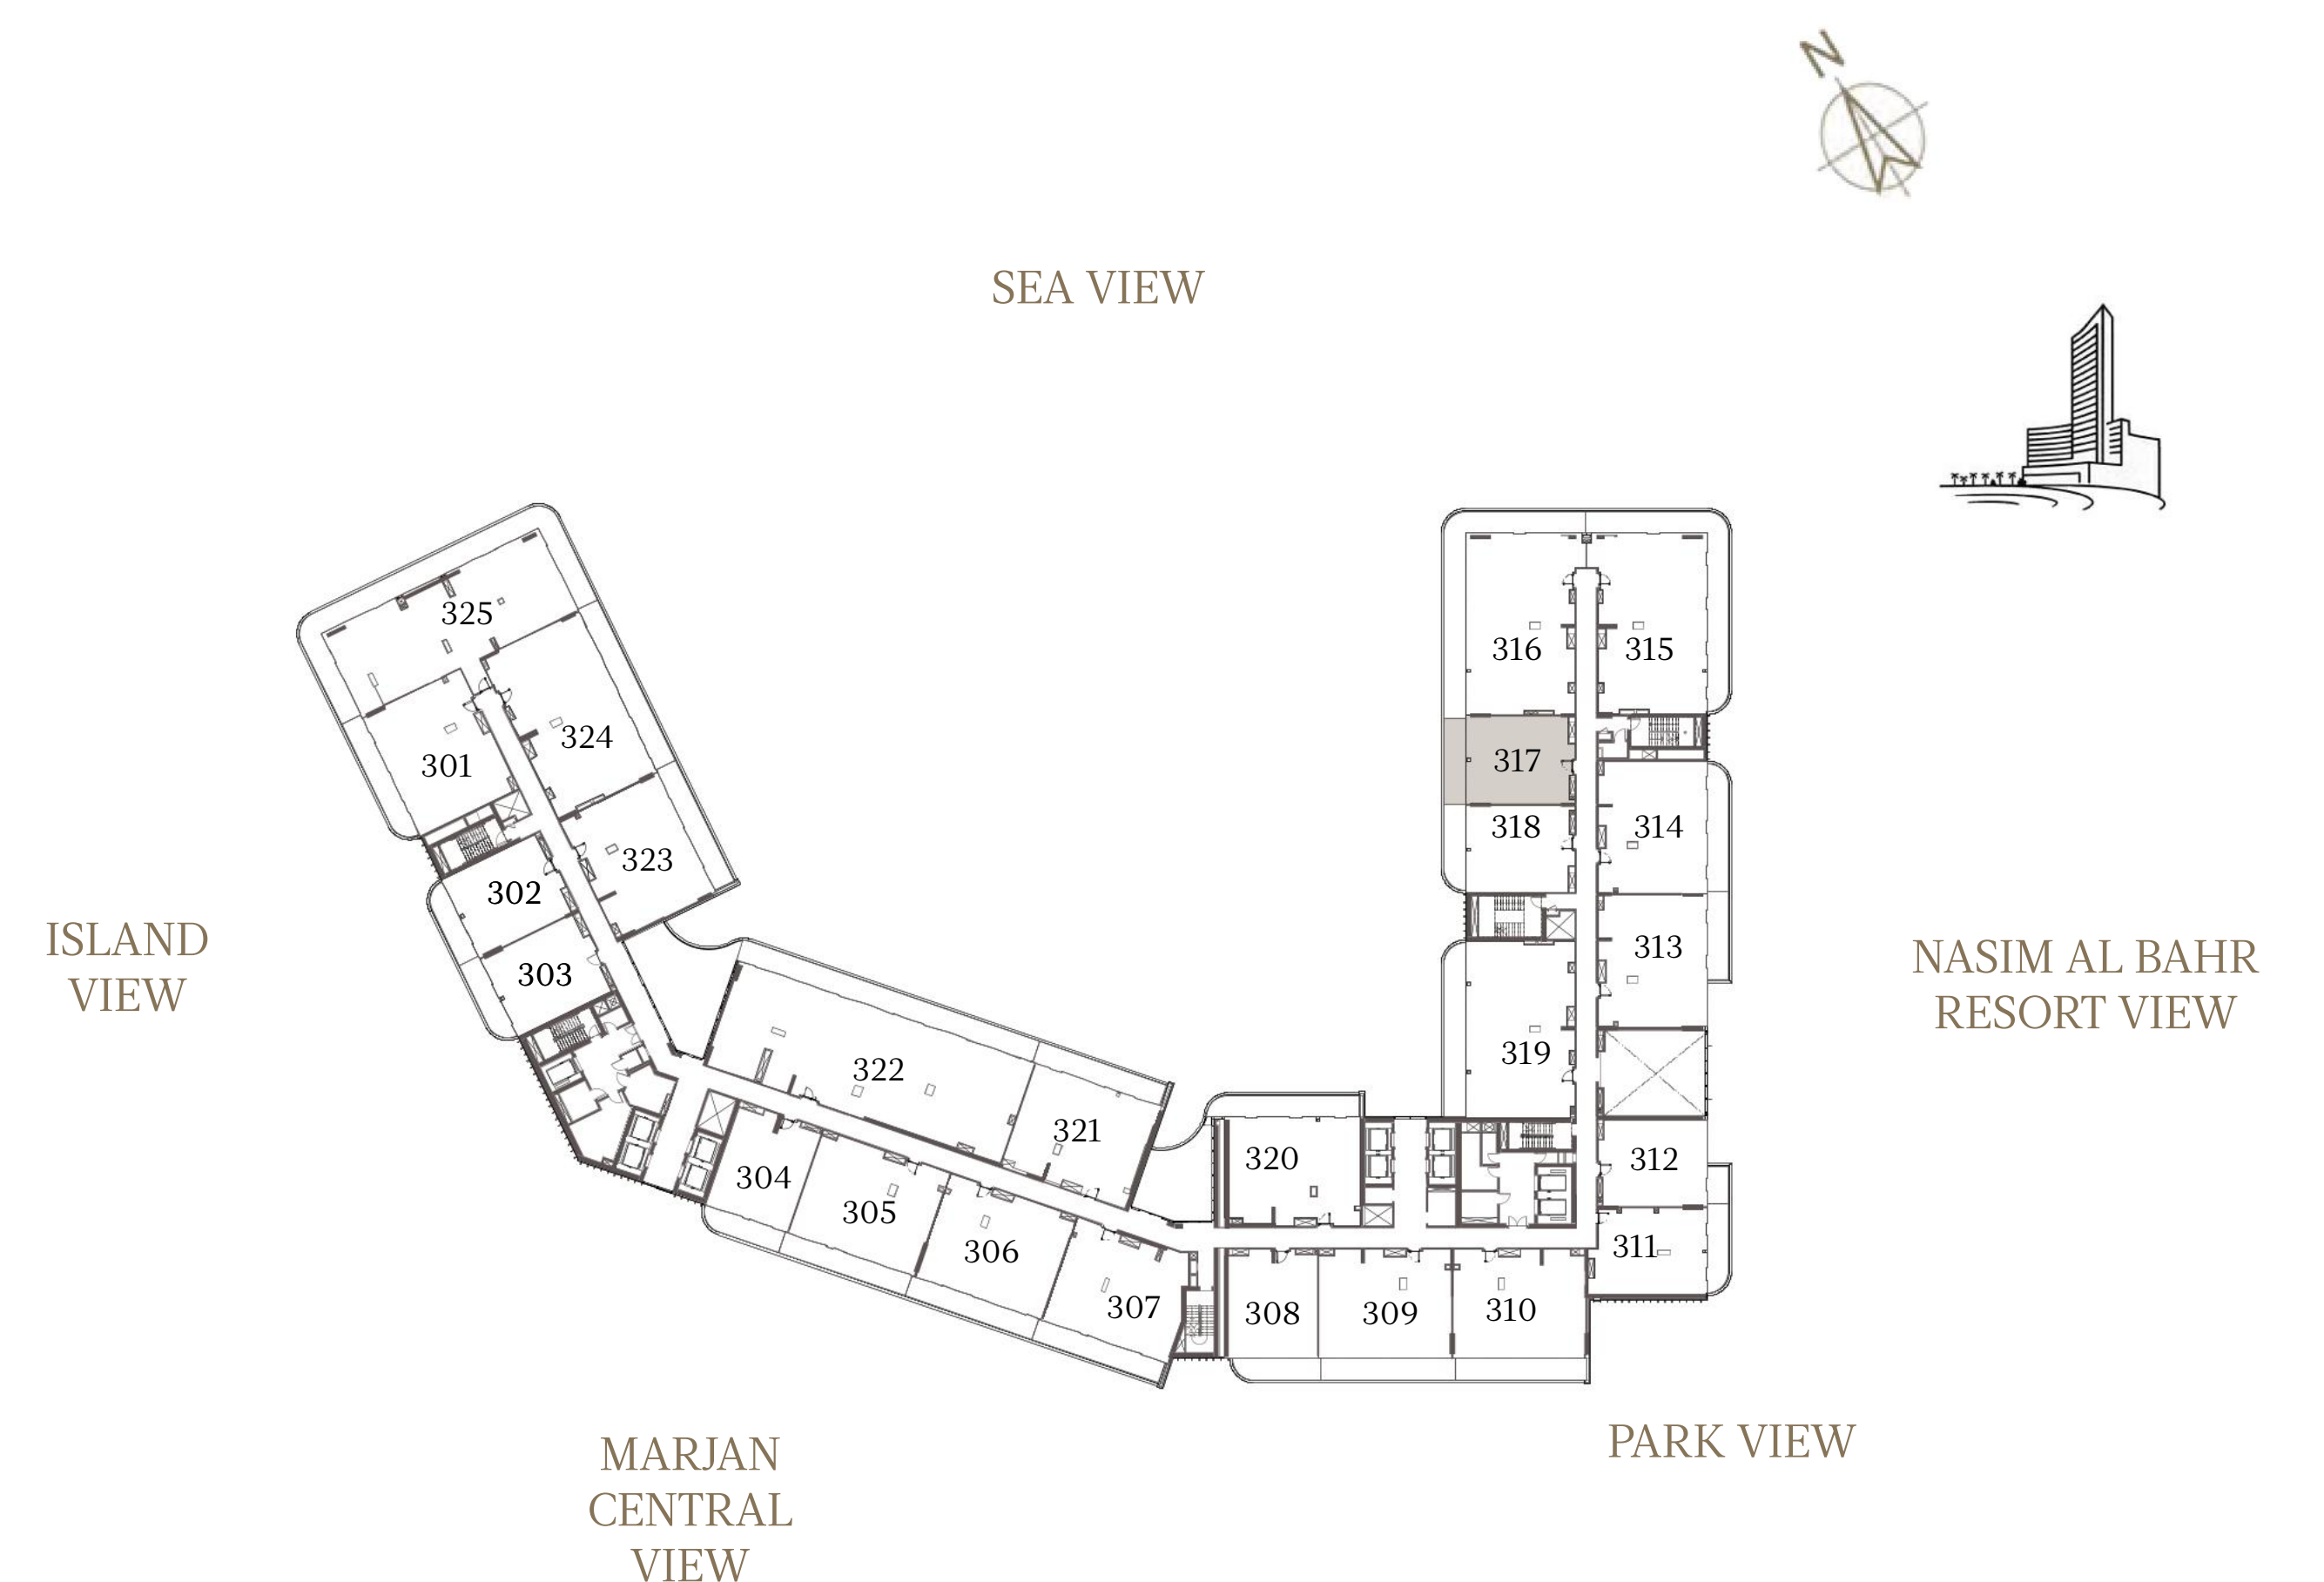

UNIT - 317

INTERNAL AREA	84.88 sq.m.	913.64 sq.ft.
OUTDOOR AREA	16.97 sq.m.	182.66 sq.ft.
TOTAL AREA	101.85 sq.m.	1096.30 sq.ft.