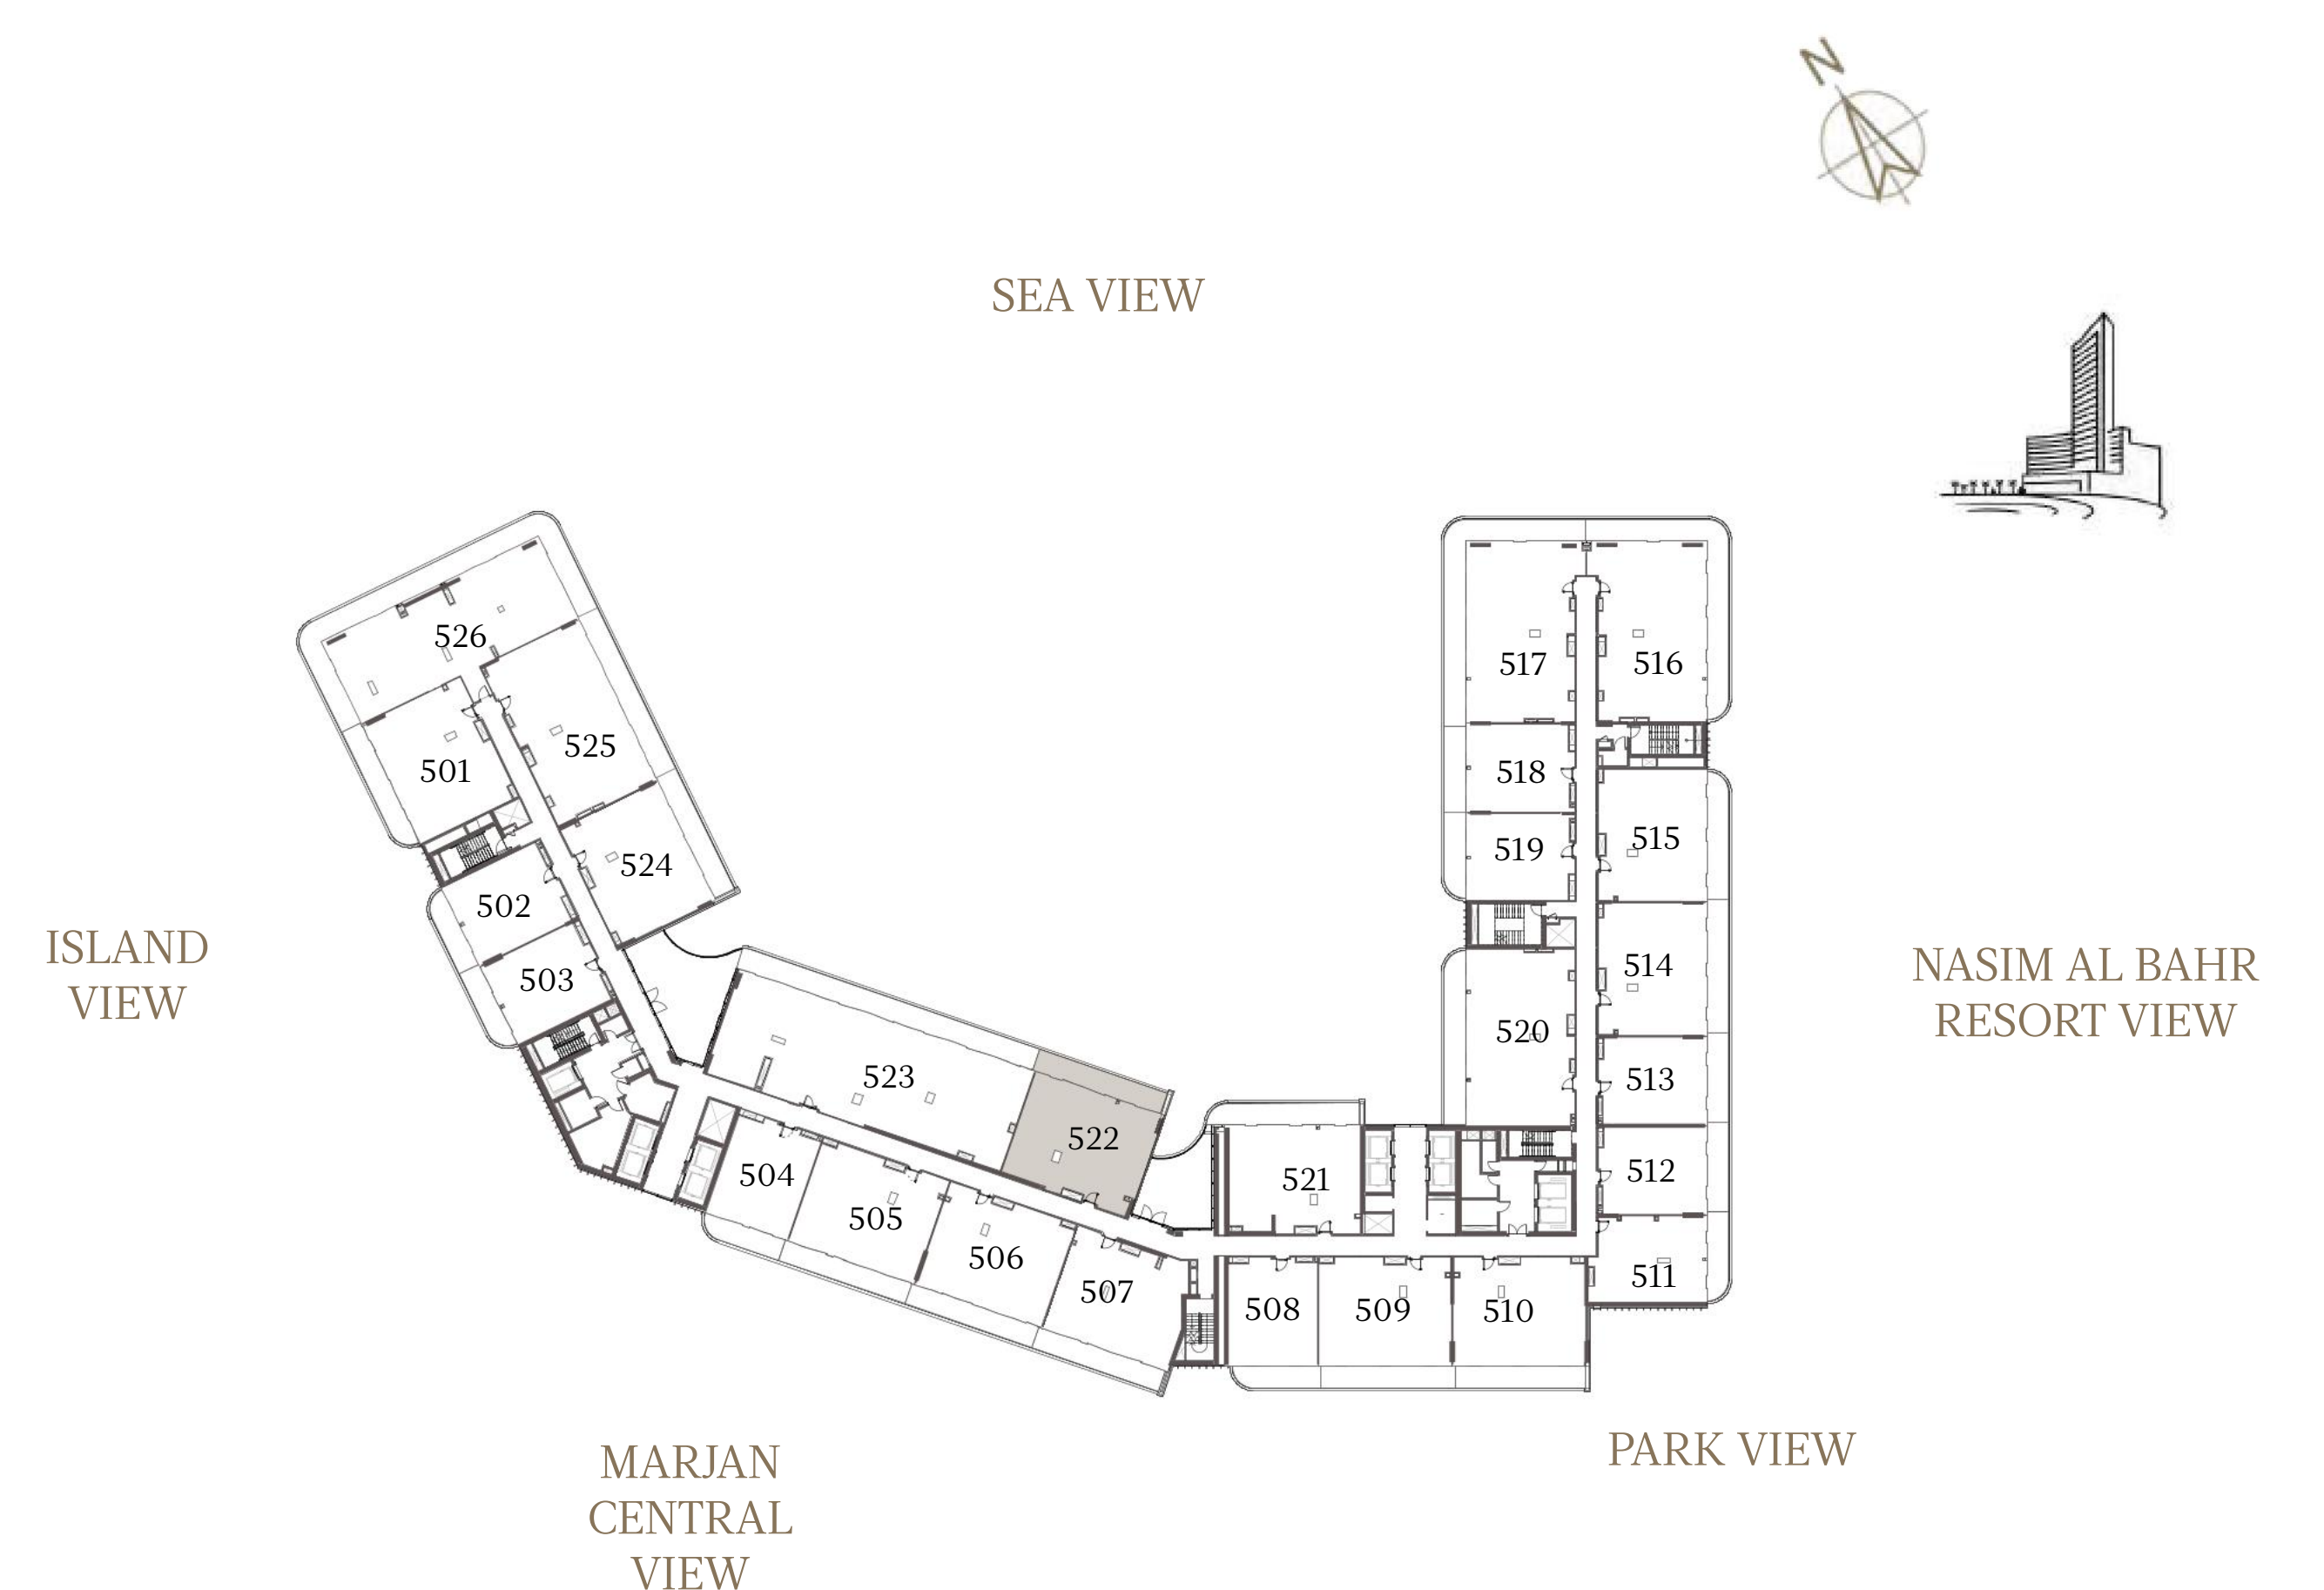

2 BEDROOM-1A

UNIT - 521

INTERNAL AREA	129.08	sq.m.	1389.41	sq.ft.
OUTDOOR AREA	29.51	sq.m.	317.64	sq.ft.
TOTAL AREA	158.59	sq.m.	1707.05	sq.ft.

2 BEDROOM-1A

UNIT - 522

INTERNAL AREA	129.00	sq.m.	1388.54	sq.ft.
OUTDOOR AREA	26.97	sq.m.	290.30	sq.ft.
TOTAL AREA	155.97	sq.m.	1678.85	sq.ft.