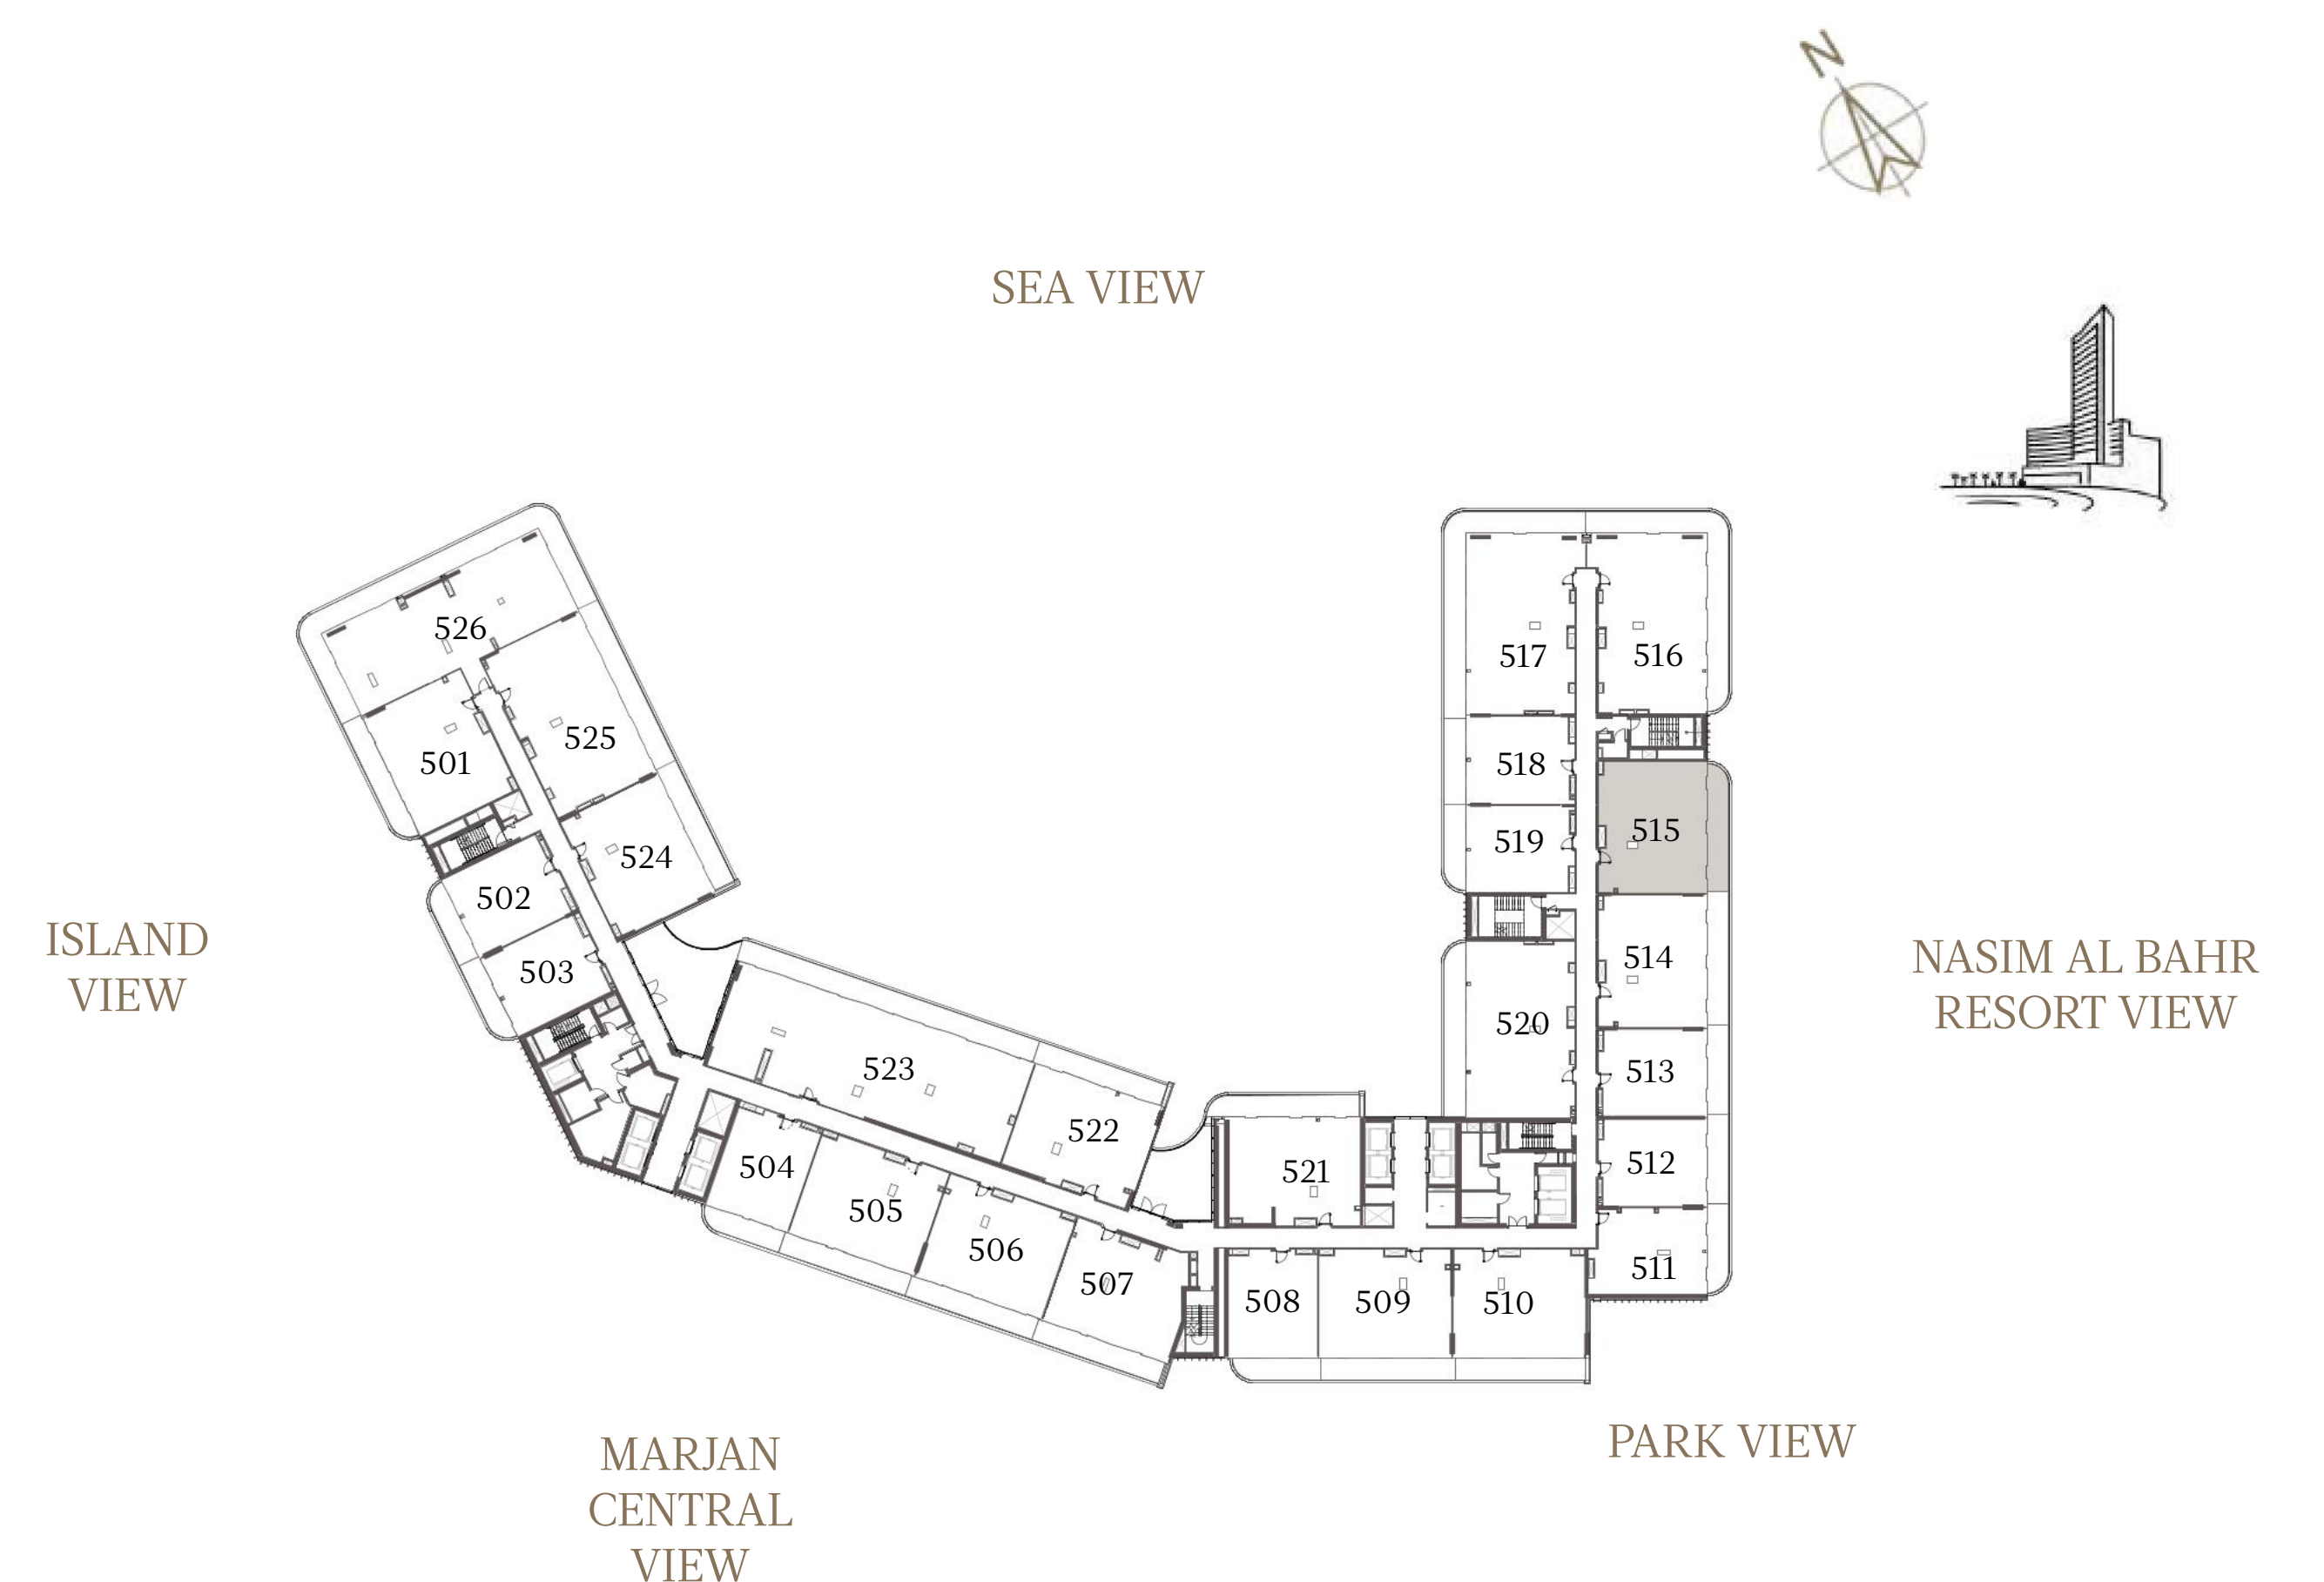

UNIT - 515

INTERNAL AREA	127.44	sq.m.	1371.75	sq.ft.
OUTDOOR AREA	24.15	sq.m.	259.95	sq.ft.
TOTAL AREA	151.59	sq.m.	1631.70	sq.ft.