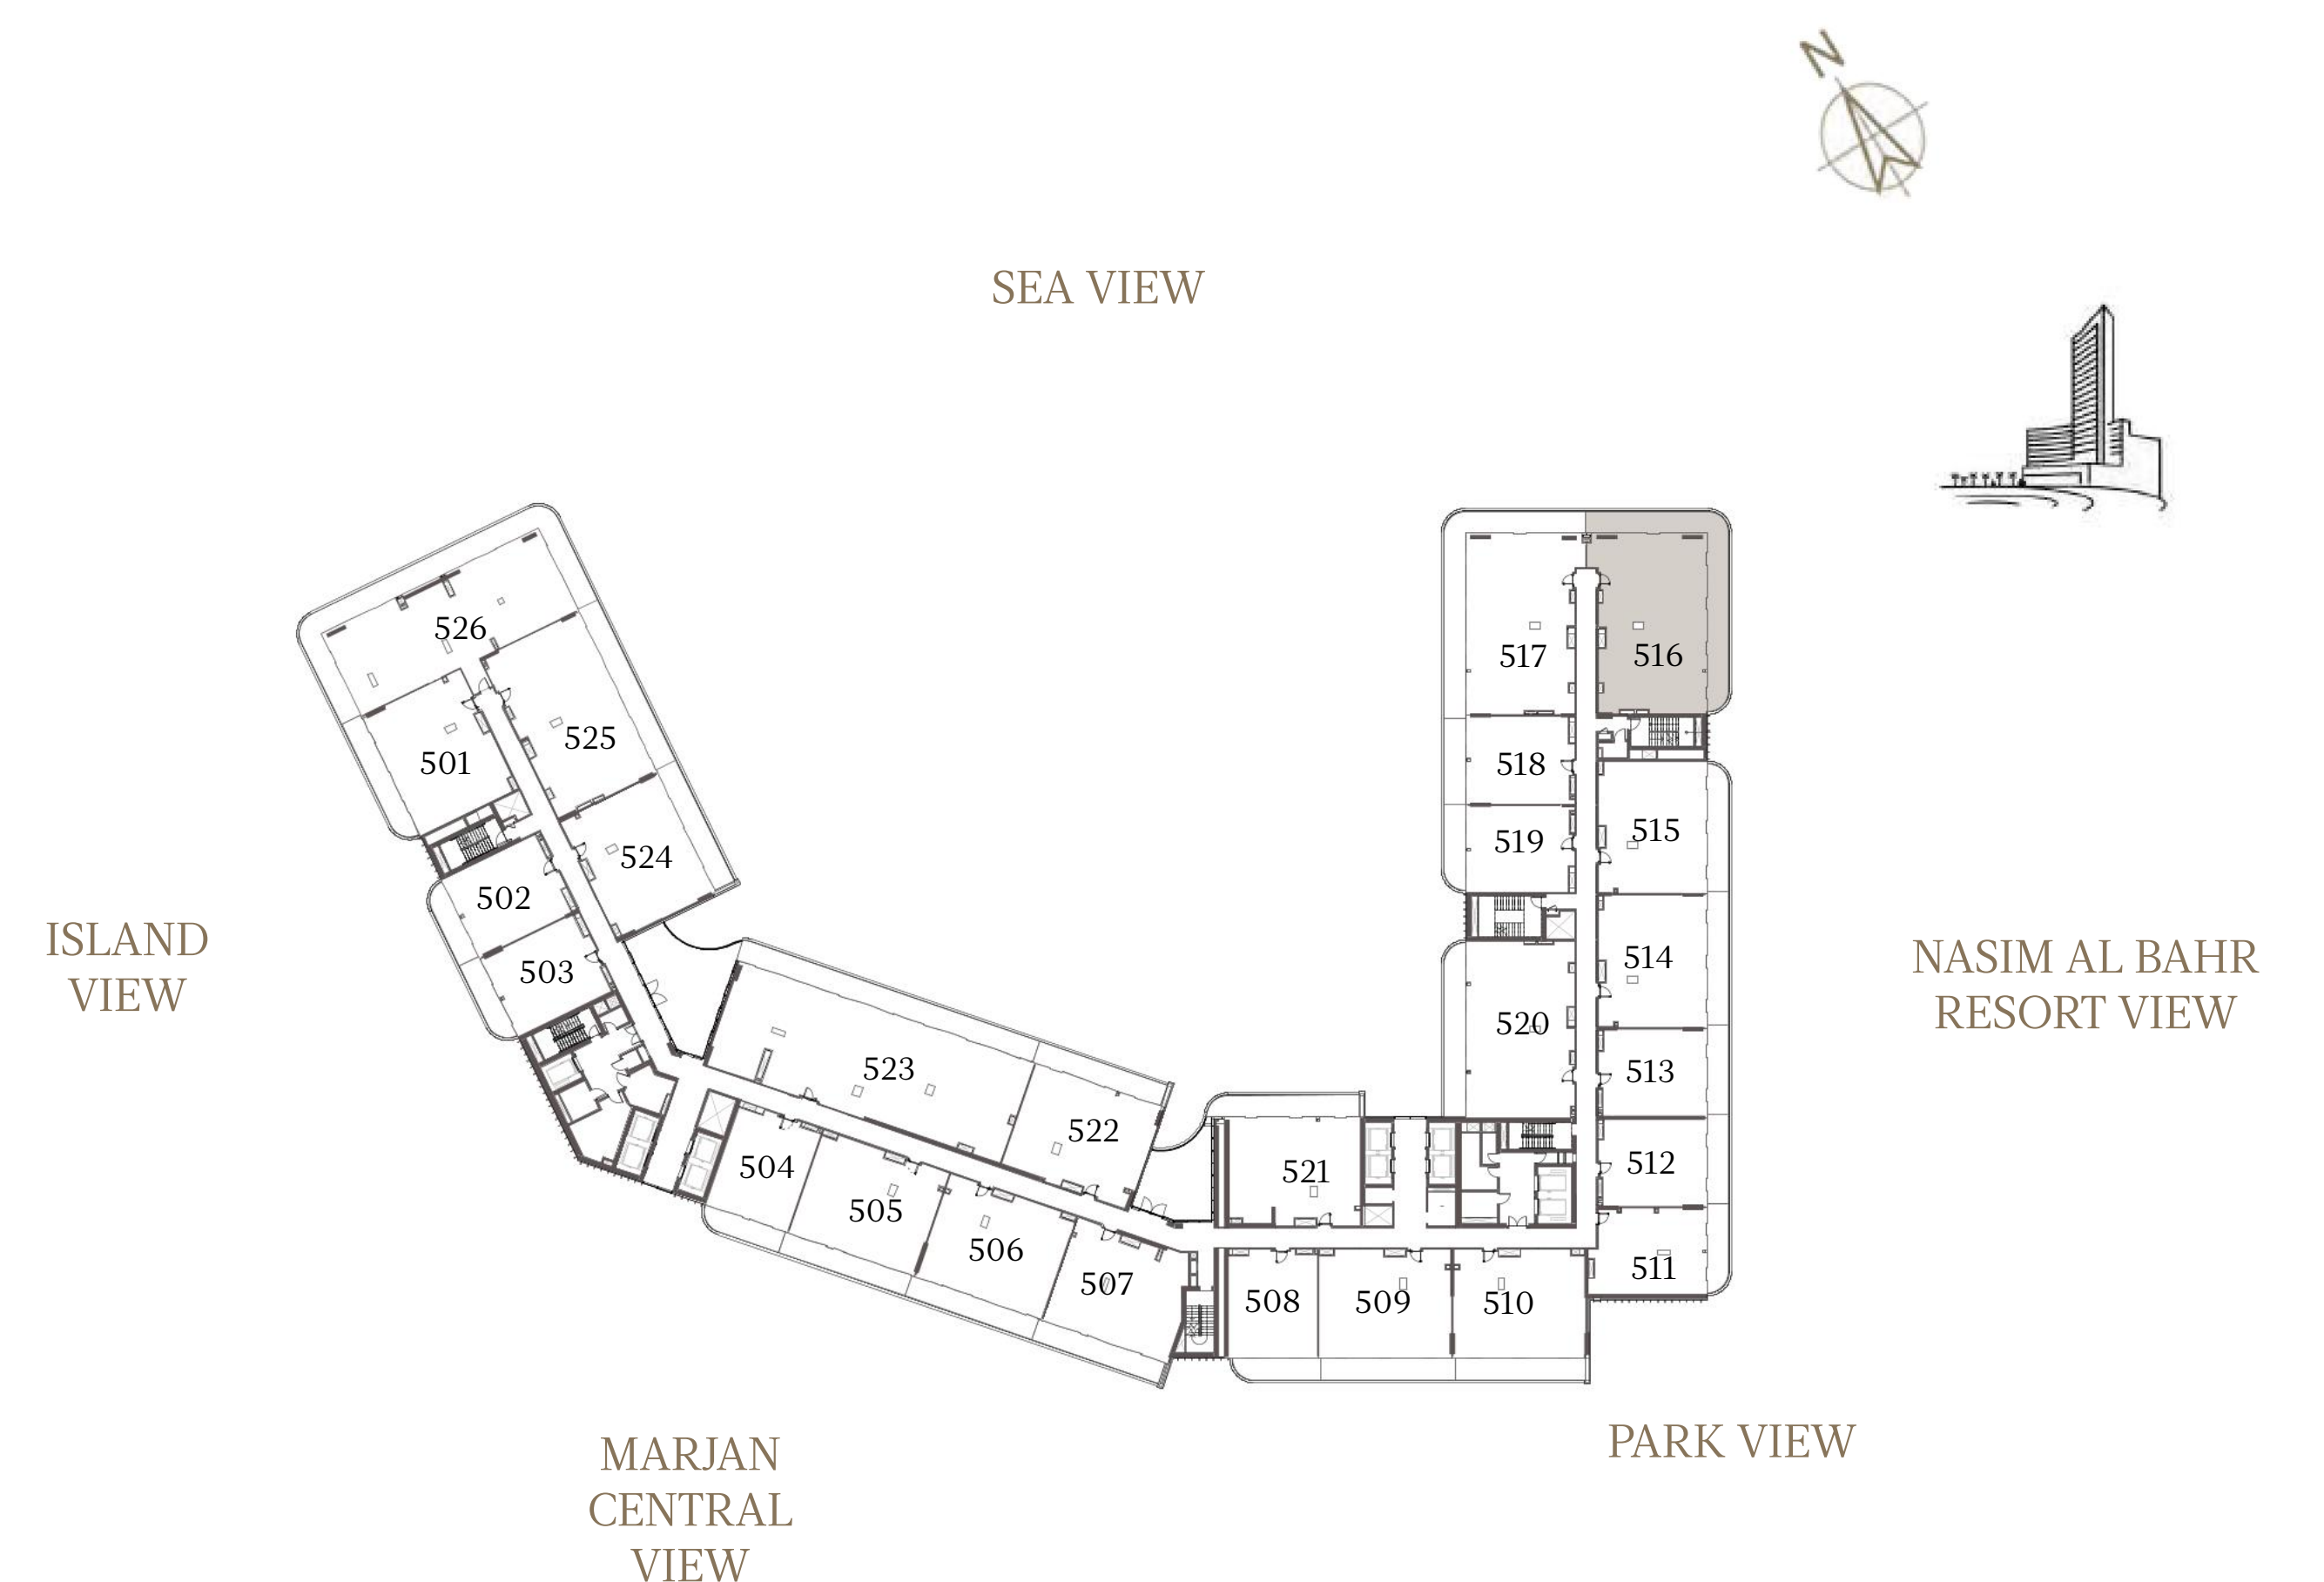

2 BEDROOM-1A

UNIT - 515

INTERNAL AREA	127.44	sq.m.	1371.75	sq.ft.
OUTDOOR AREA	24.15	sq.m.	259.95	sq.ft.
TOTAL AREA	151.59	sq.m.	1631.70	sq.ft.

3 BEDROOM-1A

UNIT - 516

INTERNAL AREA	175.86	sq.m.	1892.94	sq.ft.
OUTDOOR AREA	61.22	sq.m.	658.97	sq.ft.
TOTAL AREA	237.08	sq.m.	2551.91	sq.ft.