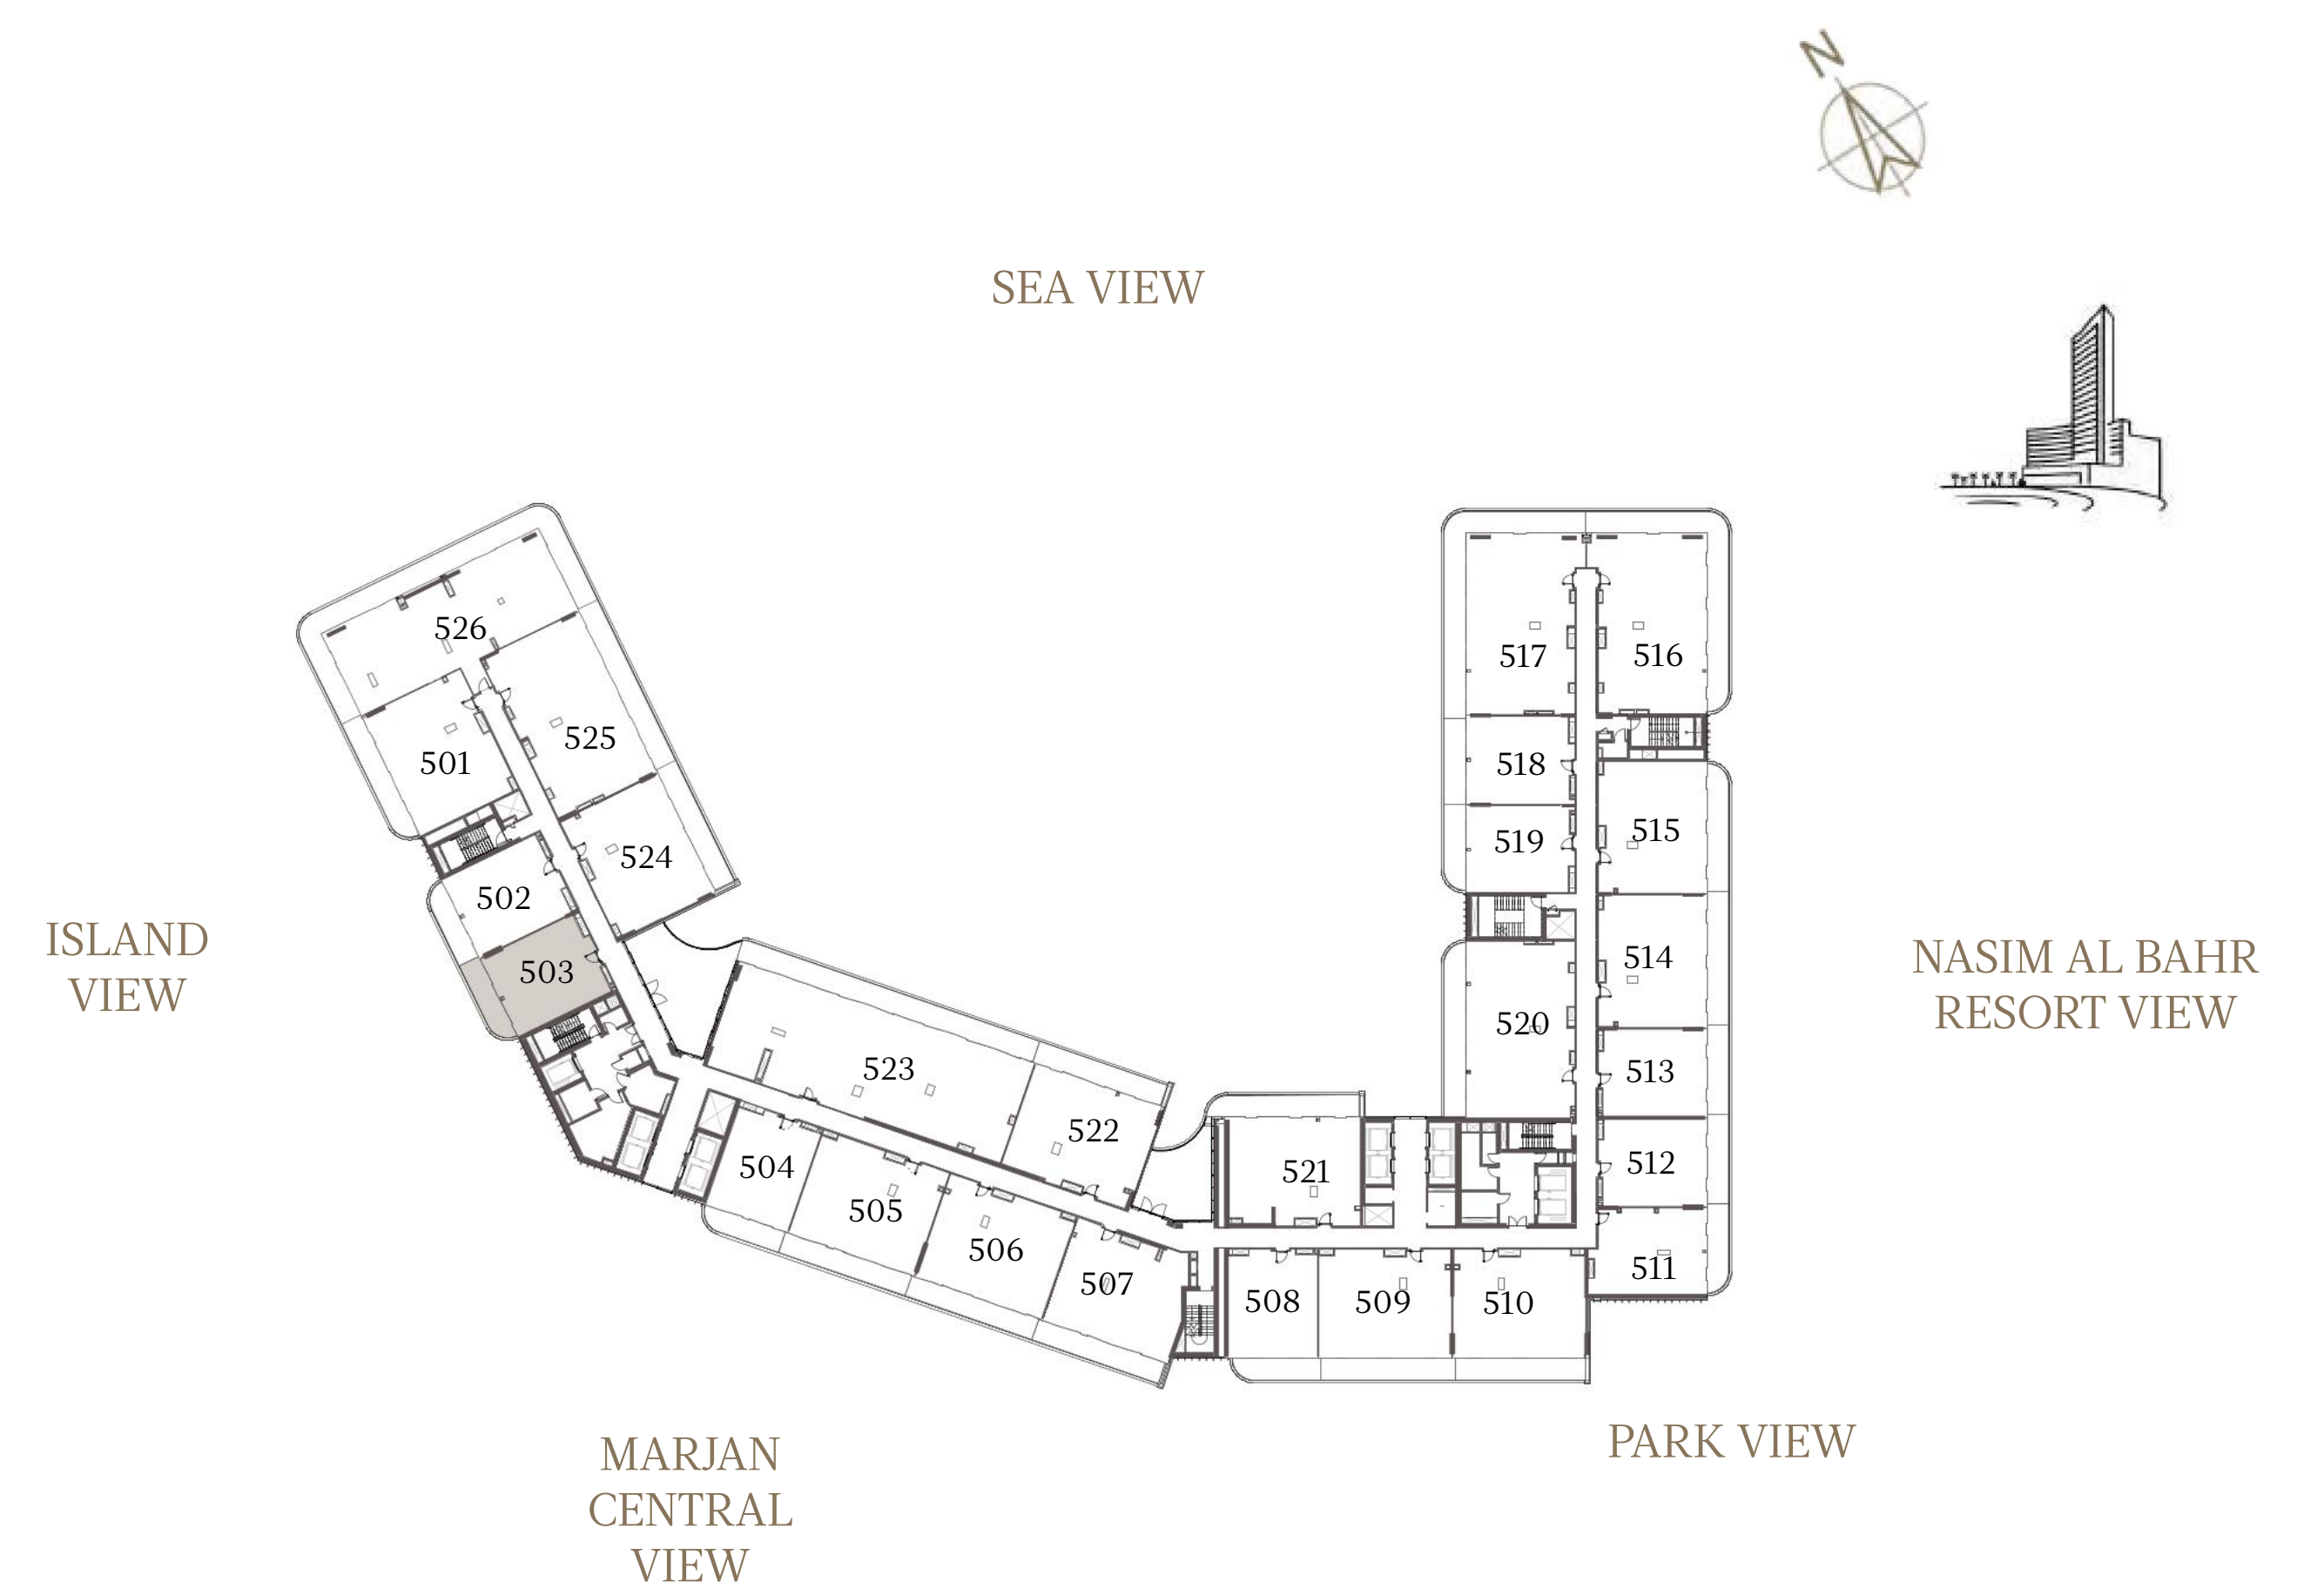

2 BEDROOM-1A

UNIT - 501

INTERNAL AREA	127.63	sq.m.	1373.80	sq.ft.
OUTDOOR AREA	25.22	sq.m.	271.47	sq.ft.
TOTAL AREA	152.85	sq.m.	1645.26	sq.ft.

1 BEDROOM-1A

UNIT - 502

INTERNAL AREA	82.77 sq.m.	890.93 sq.ft.
OUTDOOR AREA	15.39 sq.m.	165.66 sq.ft.
TOTAL AREA	98.16 sq.m.	1056.59 sq.ft.

1 BEDROOM-1A

UNIT - 503

INTERNAL AREA	82.77 sq.m.	890.93 sq.ft.
OUTDOOR AREA	16.45 sq.m.	177.07 sq.ft.
TOTAL AREA	99.22 sq.m.	1068.00 sq.ft.

1 BEDROOM-1A

UNIT - 504

INTERNAL AREA	83.35 sq.m.	897.17 sq.ft.
OUTDOOR AREA	15.64 sq.m.	168.35 sq.ft.
TOTAL AREA	98.99 sq.m.	1065.52 sq.ft.