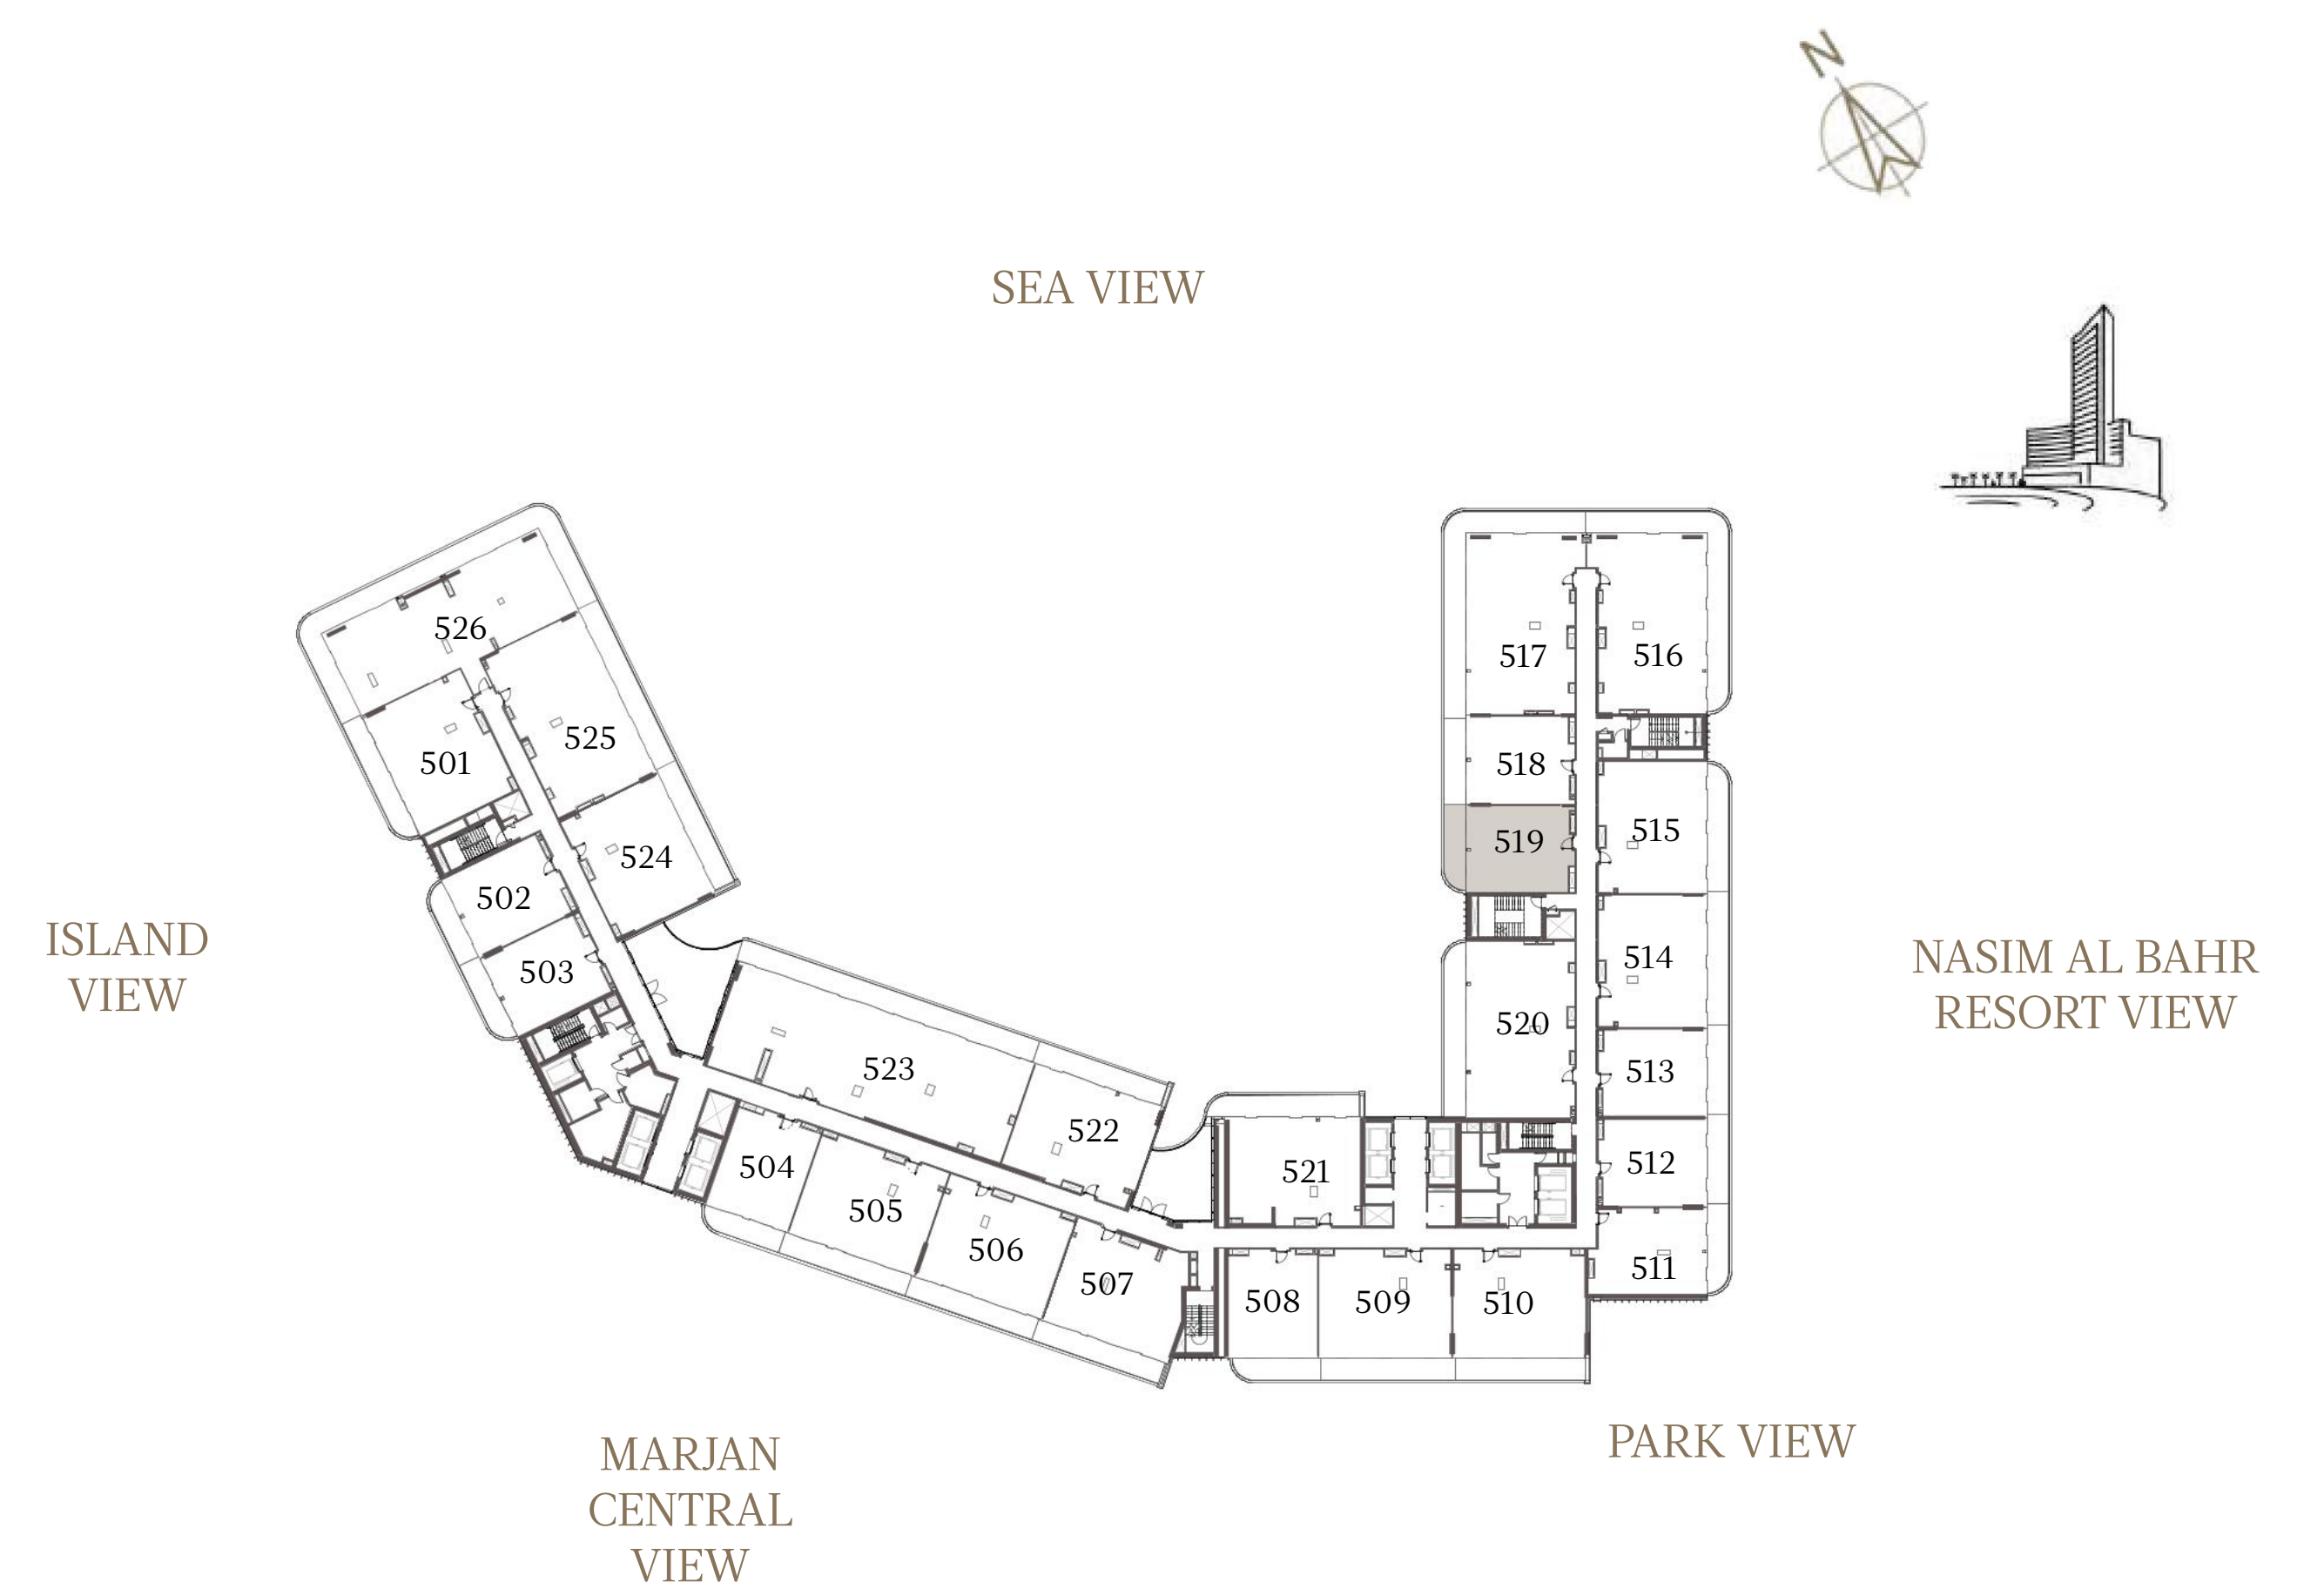

UNIT - 519

INTERNAL AREA	82.92 sq.m.	892.54 sq.ft.
OUTDOOR AREA	15.94 sq.m.	171.58 sq.ft.
TOTAL AREA	98.86 sq.m.	1064.12 sq.ft.