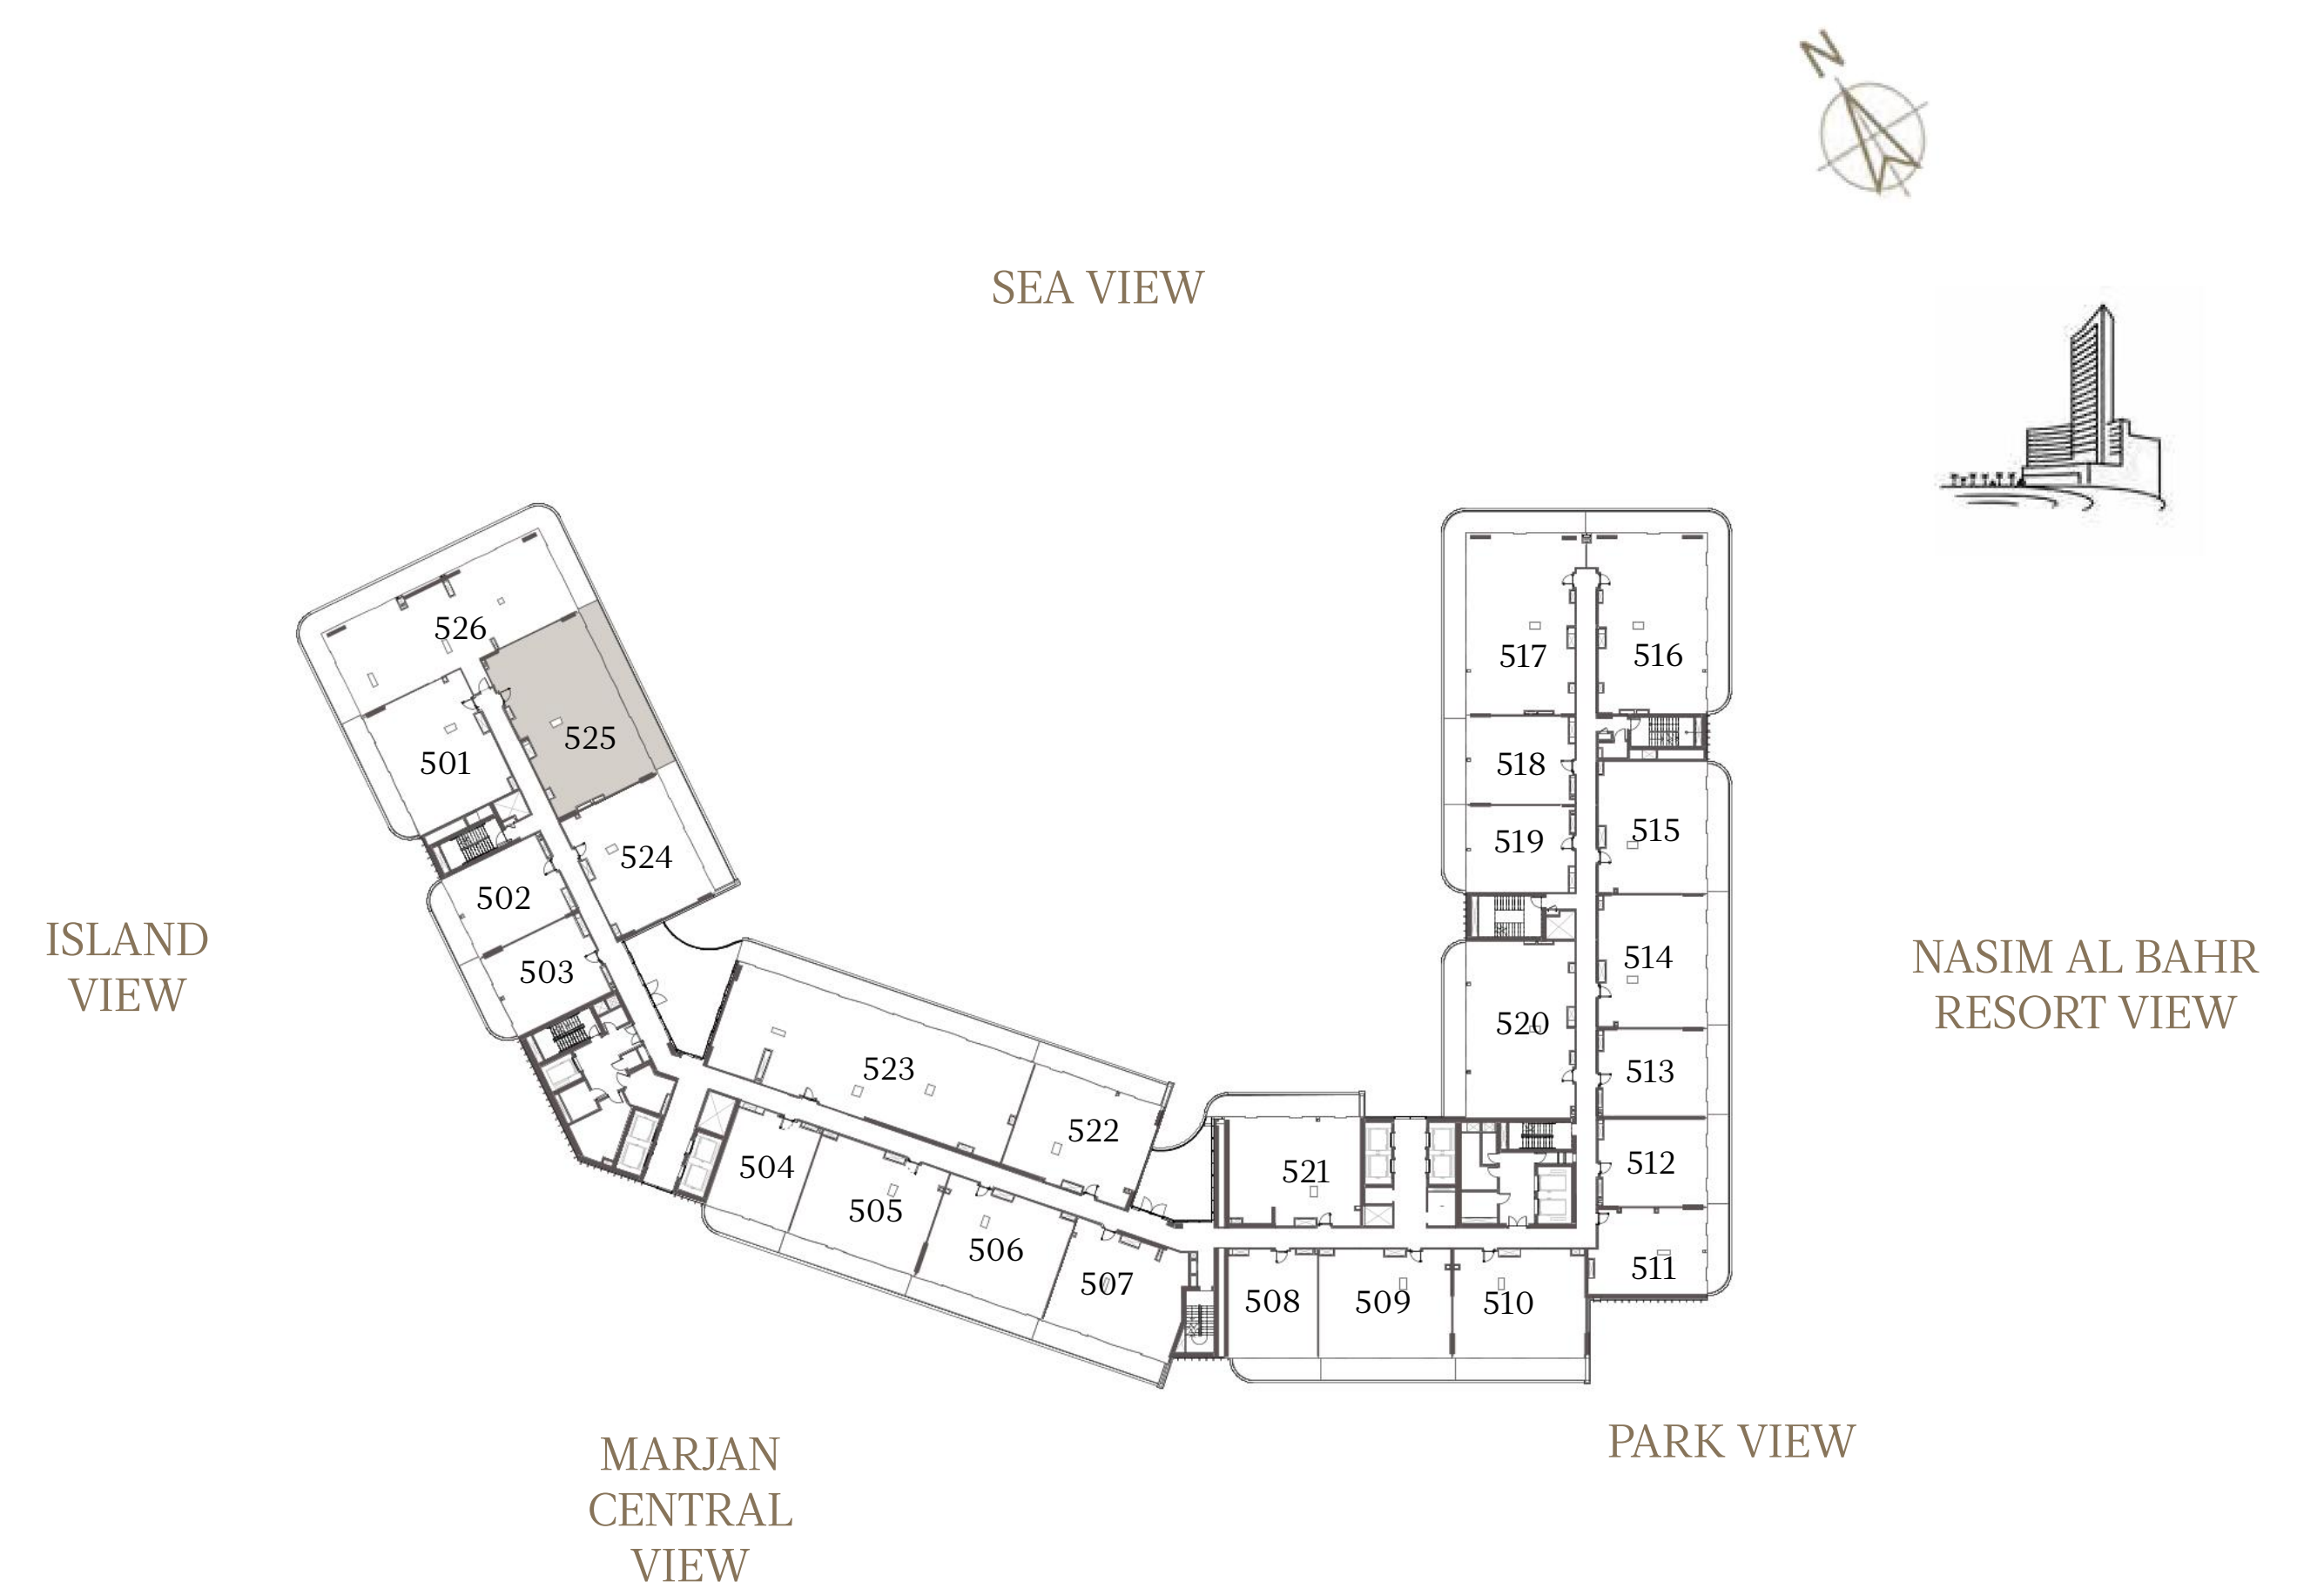

UNIT - 525

INTERNAL AREA	171.46	sq.m.	1845.58	sq.ft.
OUTDOOR AREA	35.07	sq.m.	377.49	sq.ft.
TOTAL AREA	206.53	sq.m.	2223.07	sq.ft.