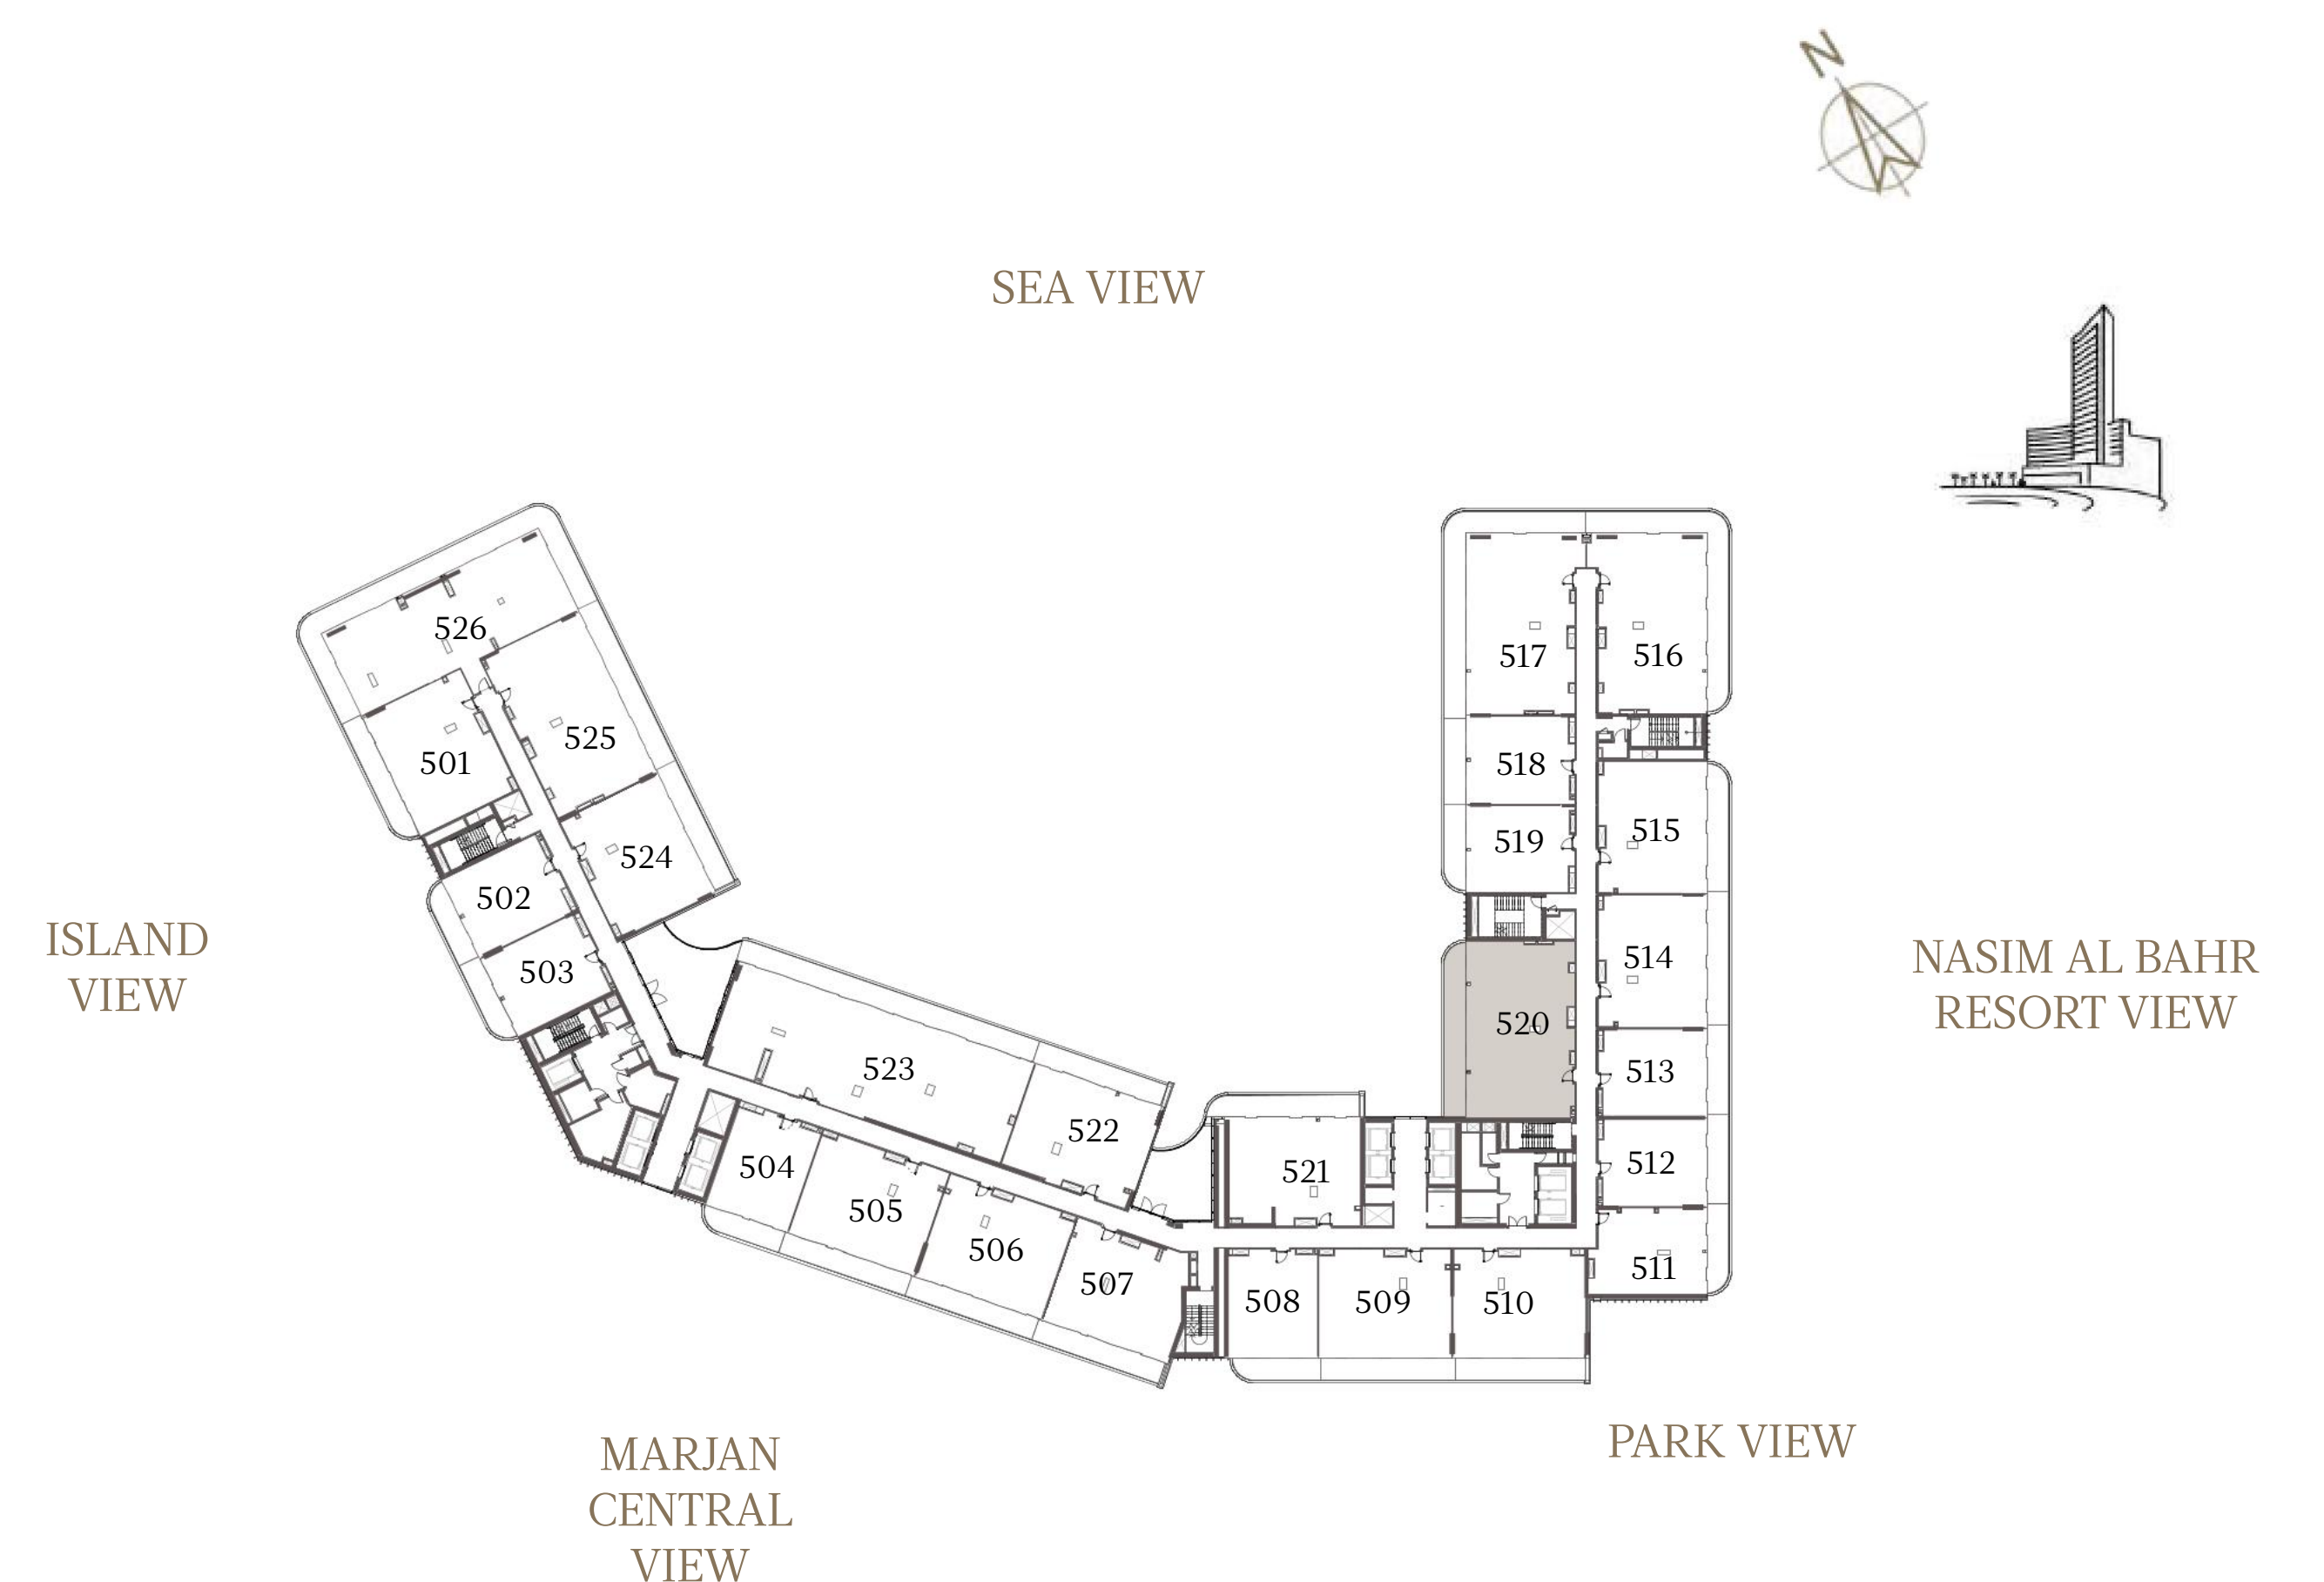

1 BEDROOM-1A

UNIT - 519

INTERNAL AREA	82.92 sq.m.	892.54 sq.ft.
OUTDOOR AREA	15.94 sq.m.	171.58 sq.ft.
TOTAL AREA	98.86 sq.m.	1064.12 sq.ft.

3 BEDROOM-1B

UNIT - 520

INTERNAL AREA	168.95	sq.m.	1818.56	sq.ft.
OUTDOOR AREA	33.30	sq.m.	358.44	sq.ft.
TOTAL AREA	202.25	sq.m.	2177.00	sq.ft.