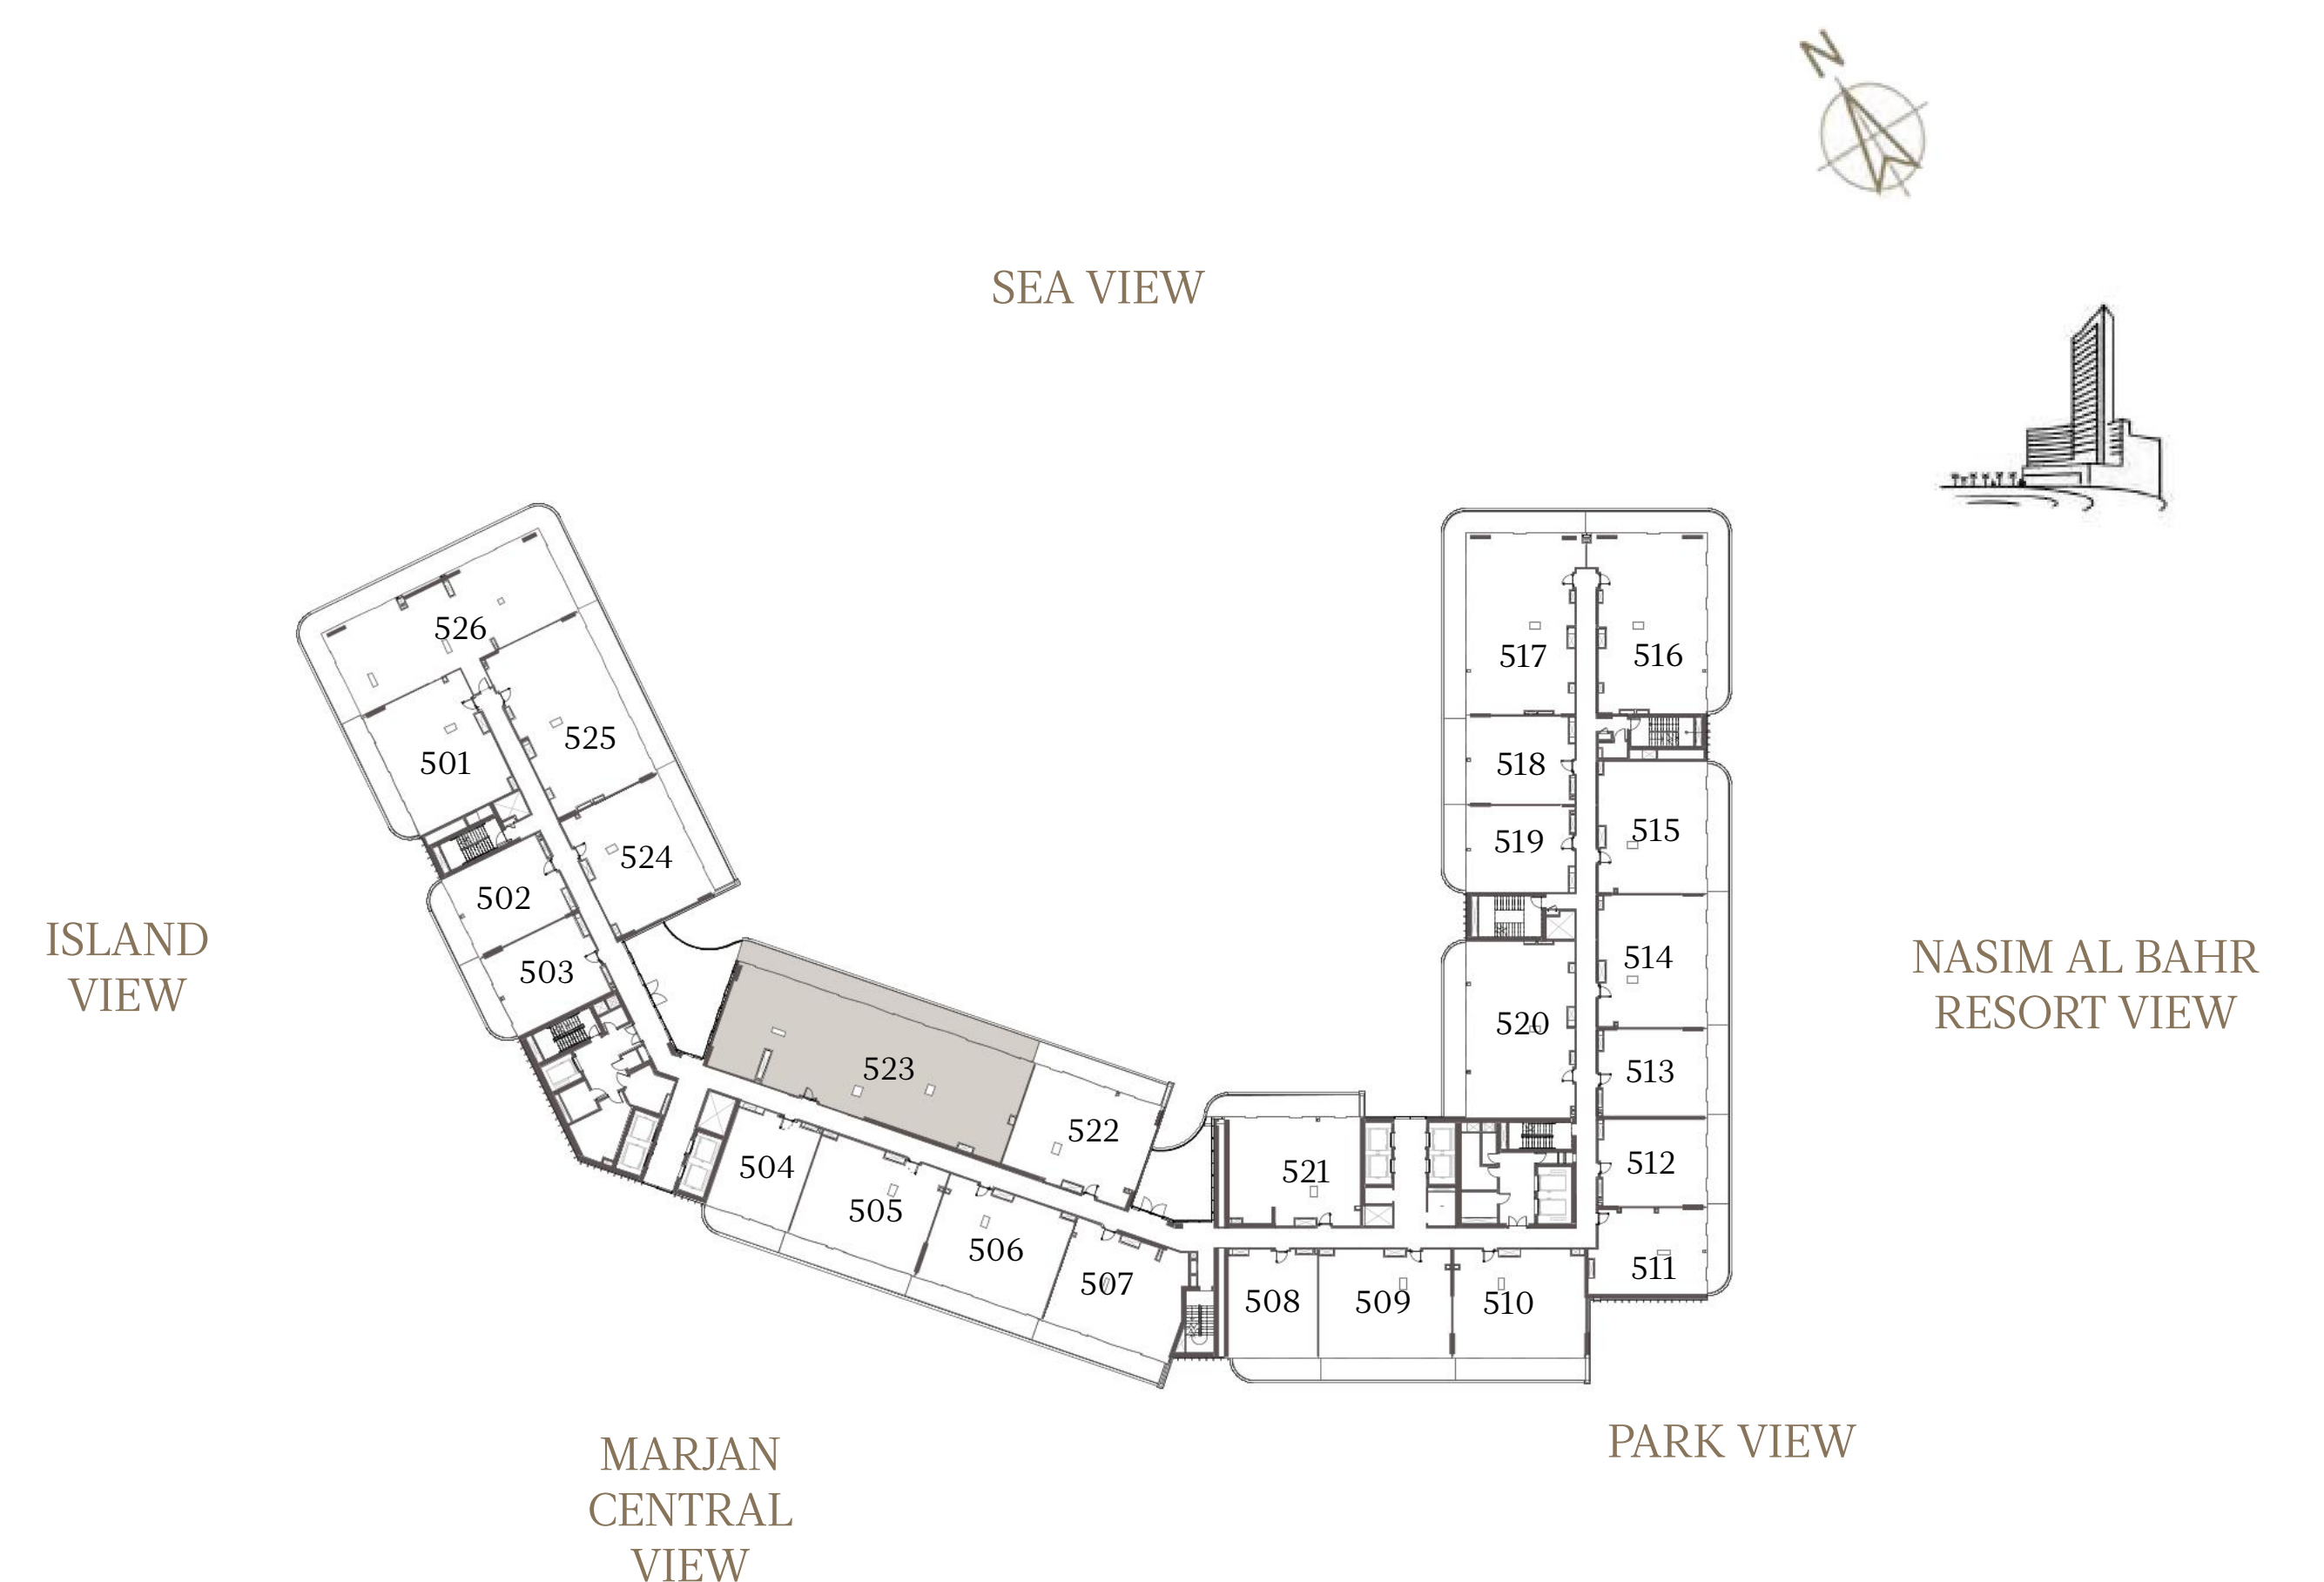

UNIT - 523

INTERNAL AREA	296.85	sq.m.	3195.27	sq.ft.
OUTDOOR AREA	61.37	sq.m.	660.58	sq.ft.
TOTAL AREA	358.22	sq.m.	3855.85	sq.ft.