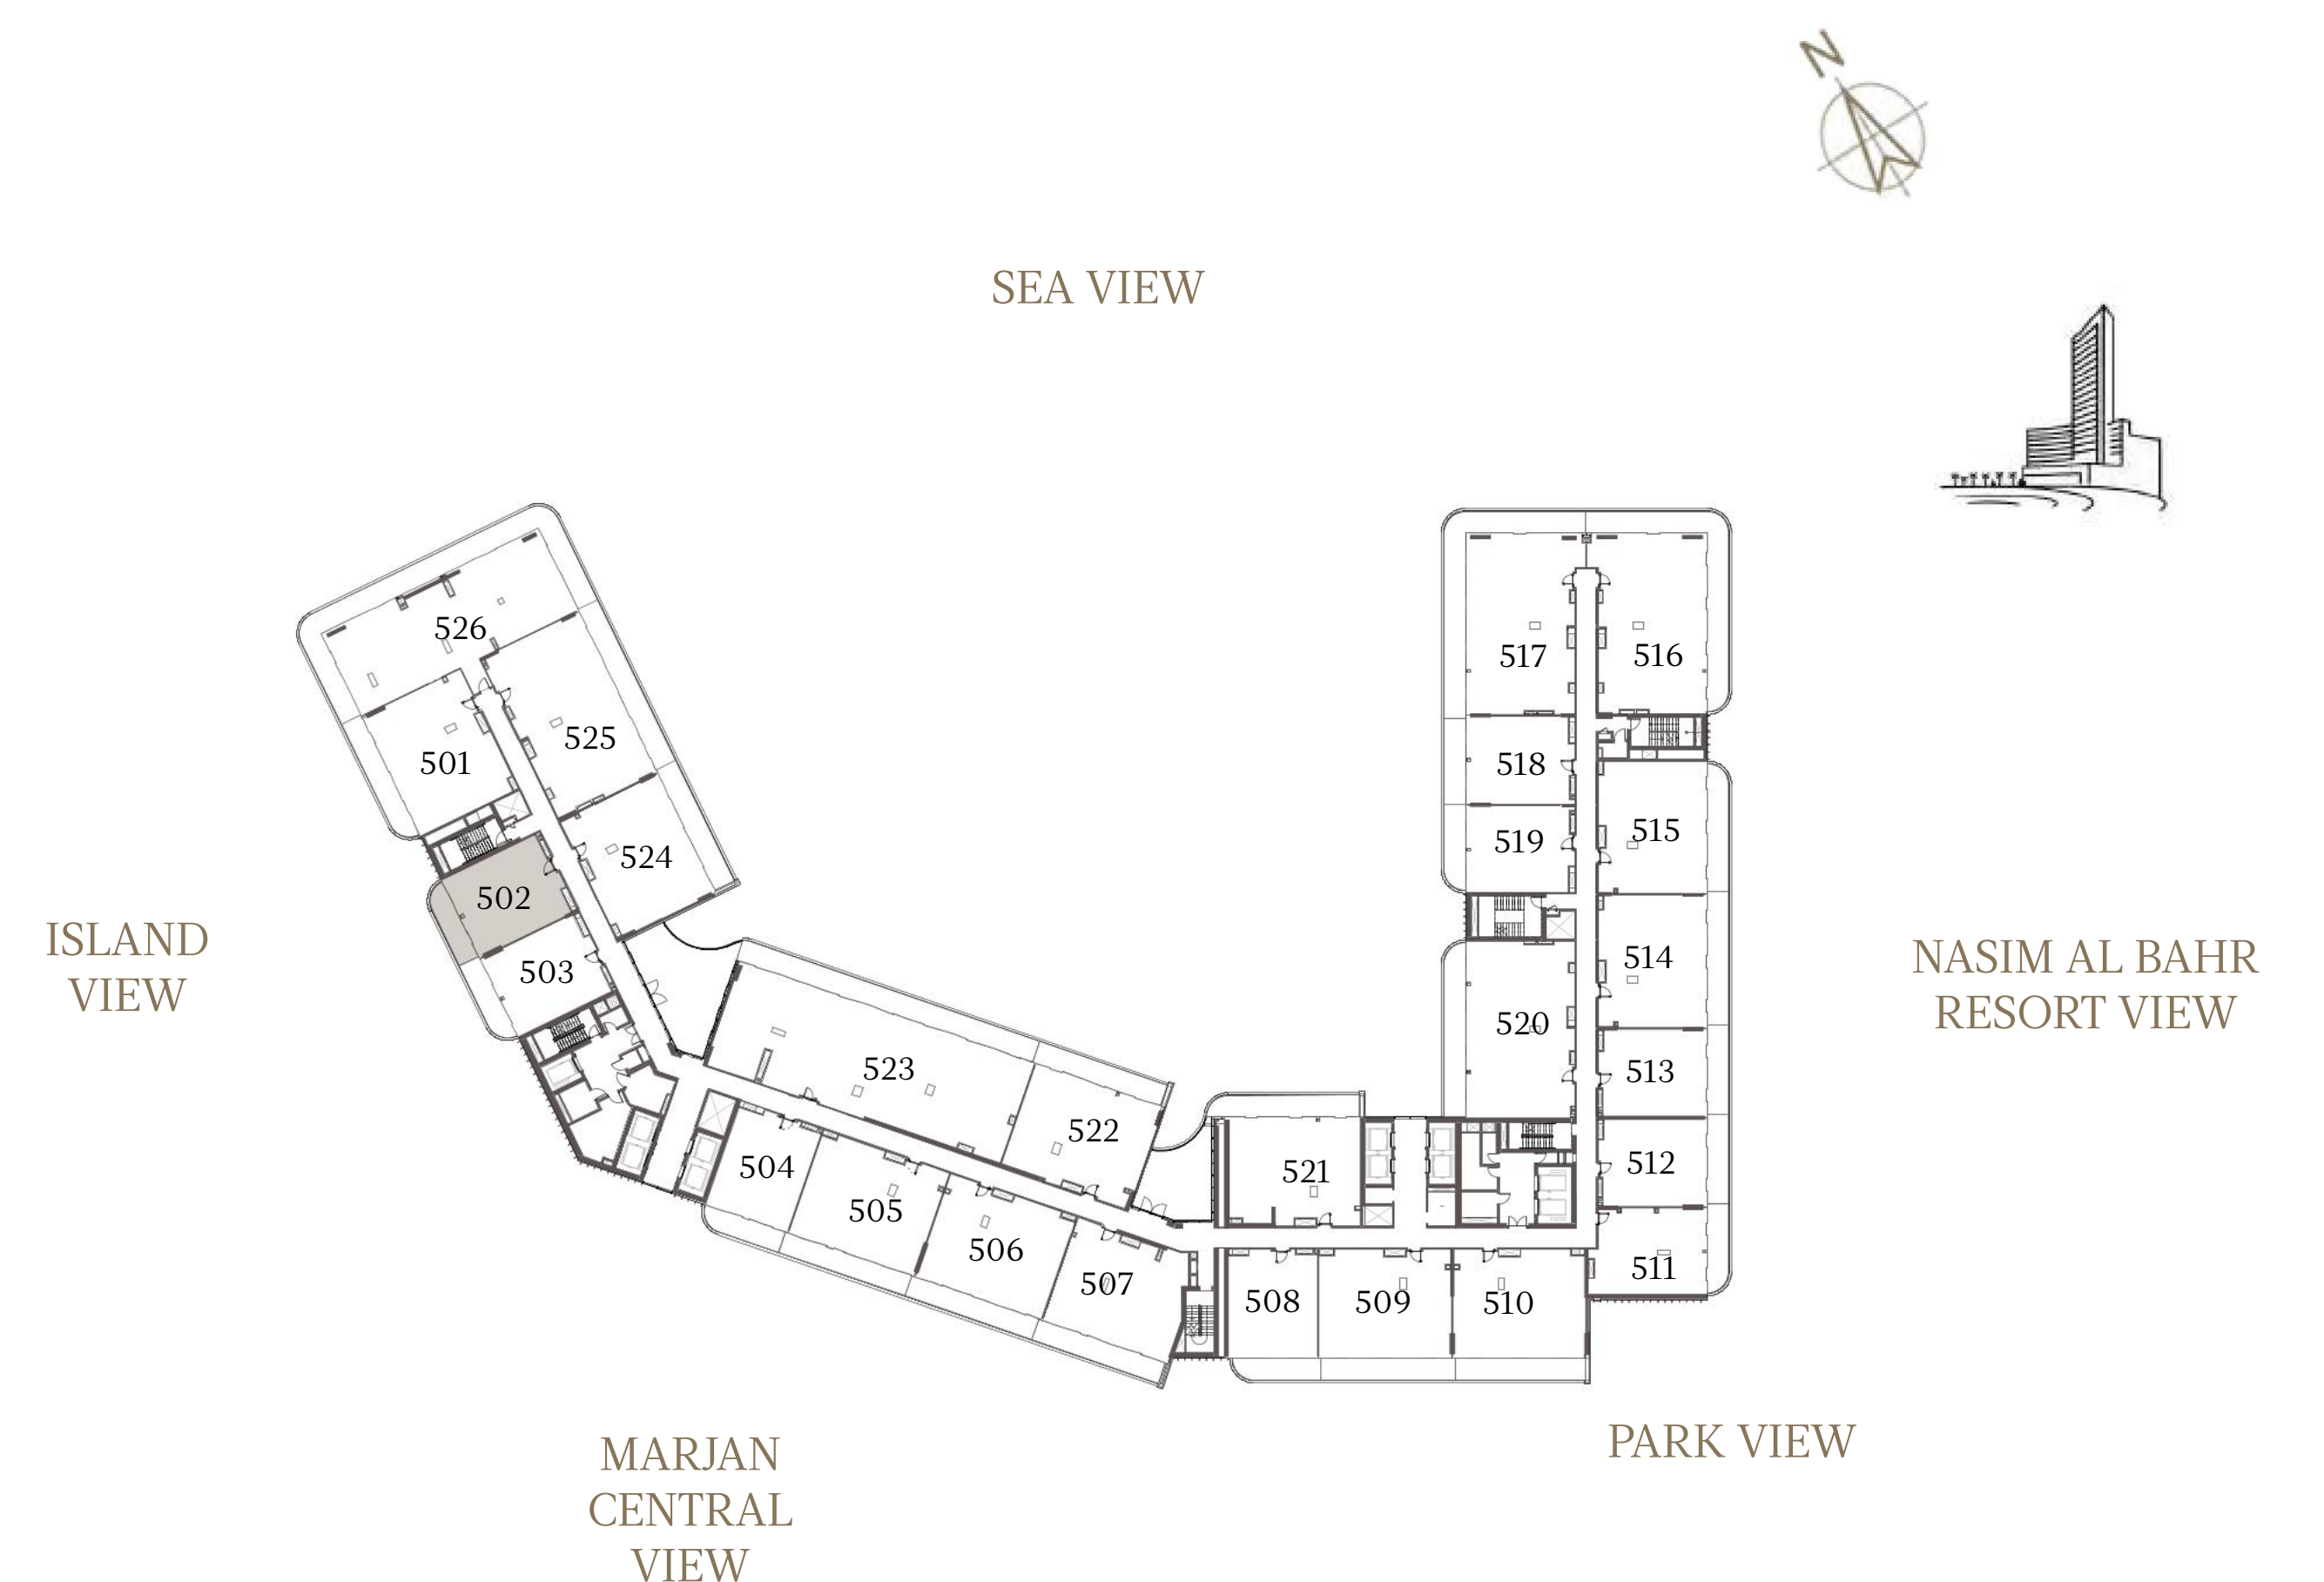

2 BEDROOM-1A

UNIT - 501

INTERNAL AREA	127.63	sq.m.	1373.80	sq.ft.
OUTDOOR AREA	25.22	sq.m.	271.47	sq.ft.
TOTAL AREA	152.85	sq.m.	1645.26	sq.ft.

1 BEDROOM-1A

UNIT - 502

INTERNAL AREA	82.77 sq.m.	890.93 sq.ft.
OUTDOOR AREA	15.39 sq.m.	165.66 sq.ft.
TOTAL AREA	98.16 sq.m.	1056.59 sq.ft.

1 BEDROOM-1A

UNIT - 503

INTERNAL AREA	82.77 sq.m.	890.93 sq.ft.
OUTDOOR AREA	16.45 sq.m.	177.07 sq.ft.
TOTAL AREA	99.22 sq.m.	1068.00 sq.ft.

1 BEDROOM-1A

UNIT - 504

INTERNAL AREA	83.35 sq.m.	897.17 sq.ft.
OUTDOOR AREA	15.64 sq.m.	168.35 sq.ft.
TOTAL AREA	98.99 sq.m.	1065.52 sq.ft.

2 BEDROOM-1A

UNIT - 505

INTERNAL AREA	128.37	sq.m.	1381.76	sq.ft.
OUTDOOR AREA	26.30	sq.m.	283.09	sq.ft.
TOTAL AREA	154.67	sq.m.	1664.85	sq.ft.

2 BEDROOM-1A

UNIT - 506

INTERNAL AREA	128.36	sq.m.	1381.66	sq.ft.
OUTDOOR AREA	26.30	sq.m.	283.09	sq.ft.
TOTAL AREA	154.66	sq.m.	1664.75	sq.ft.