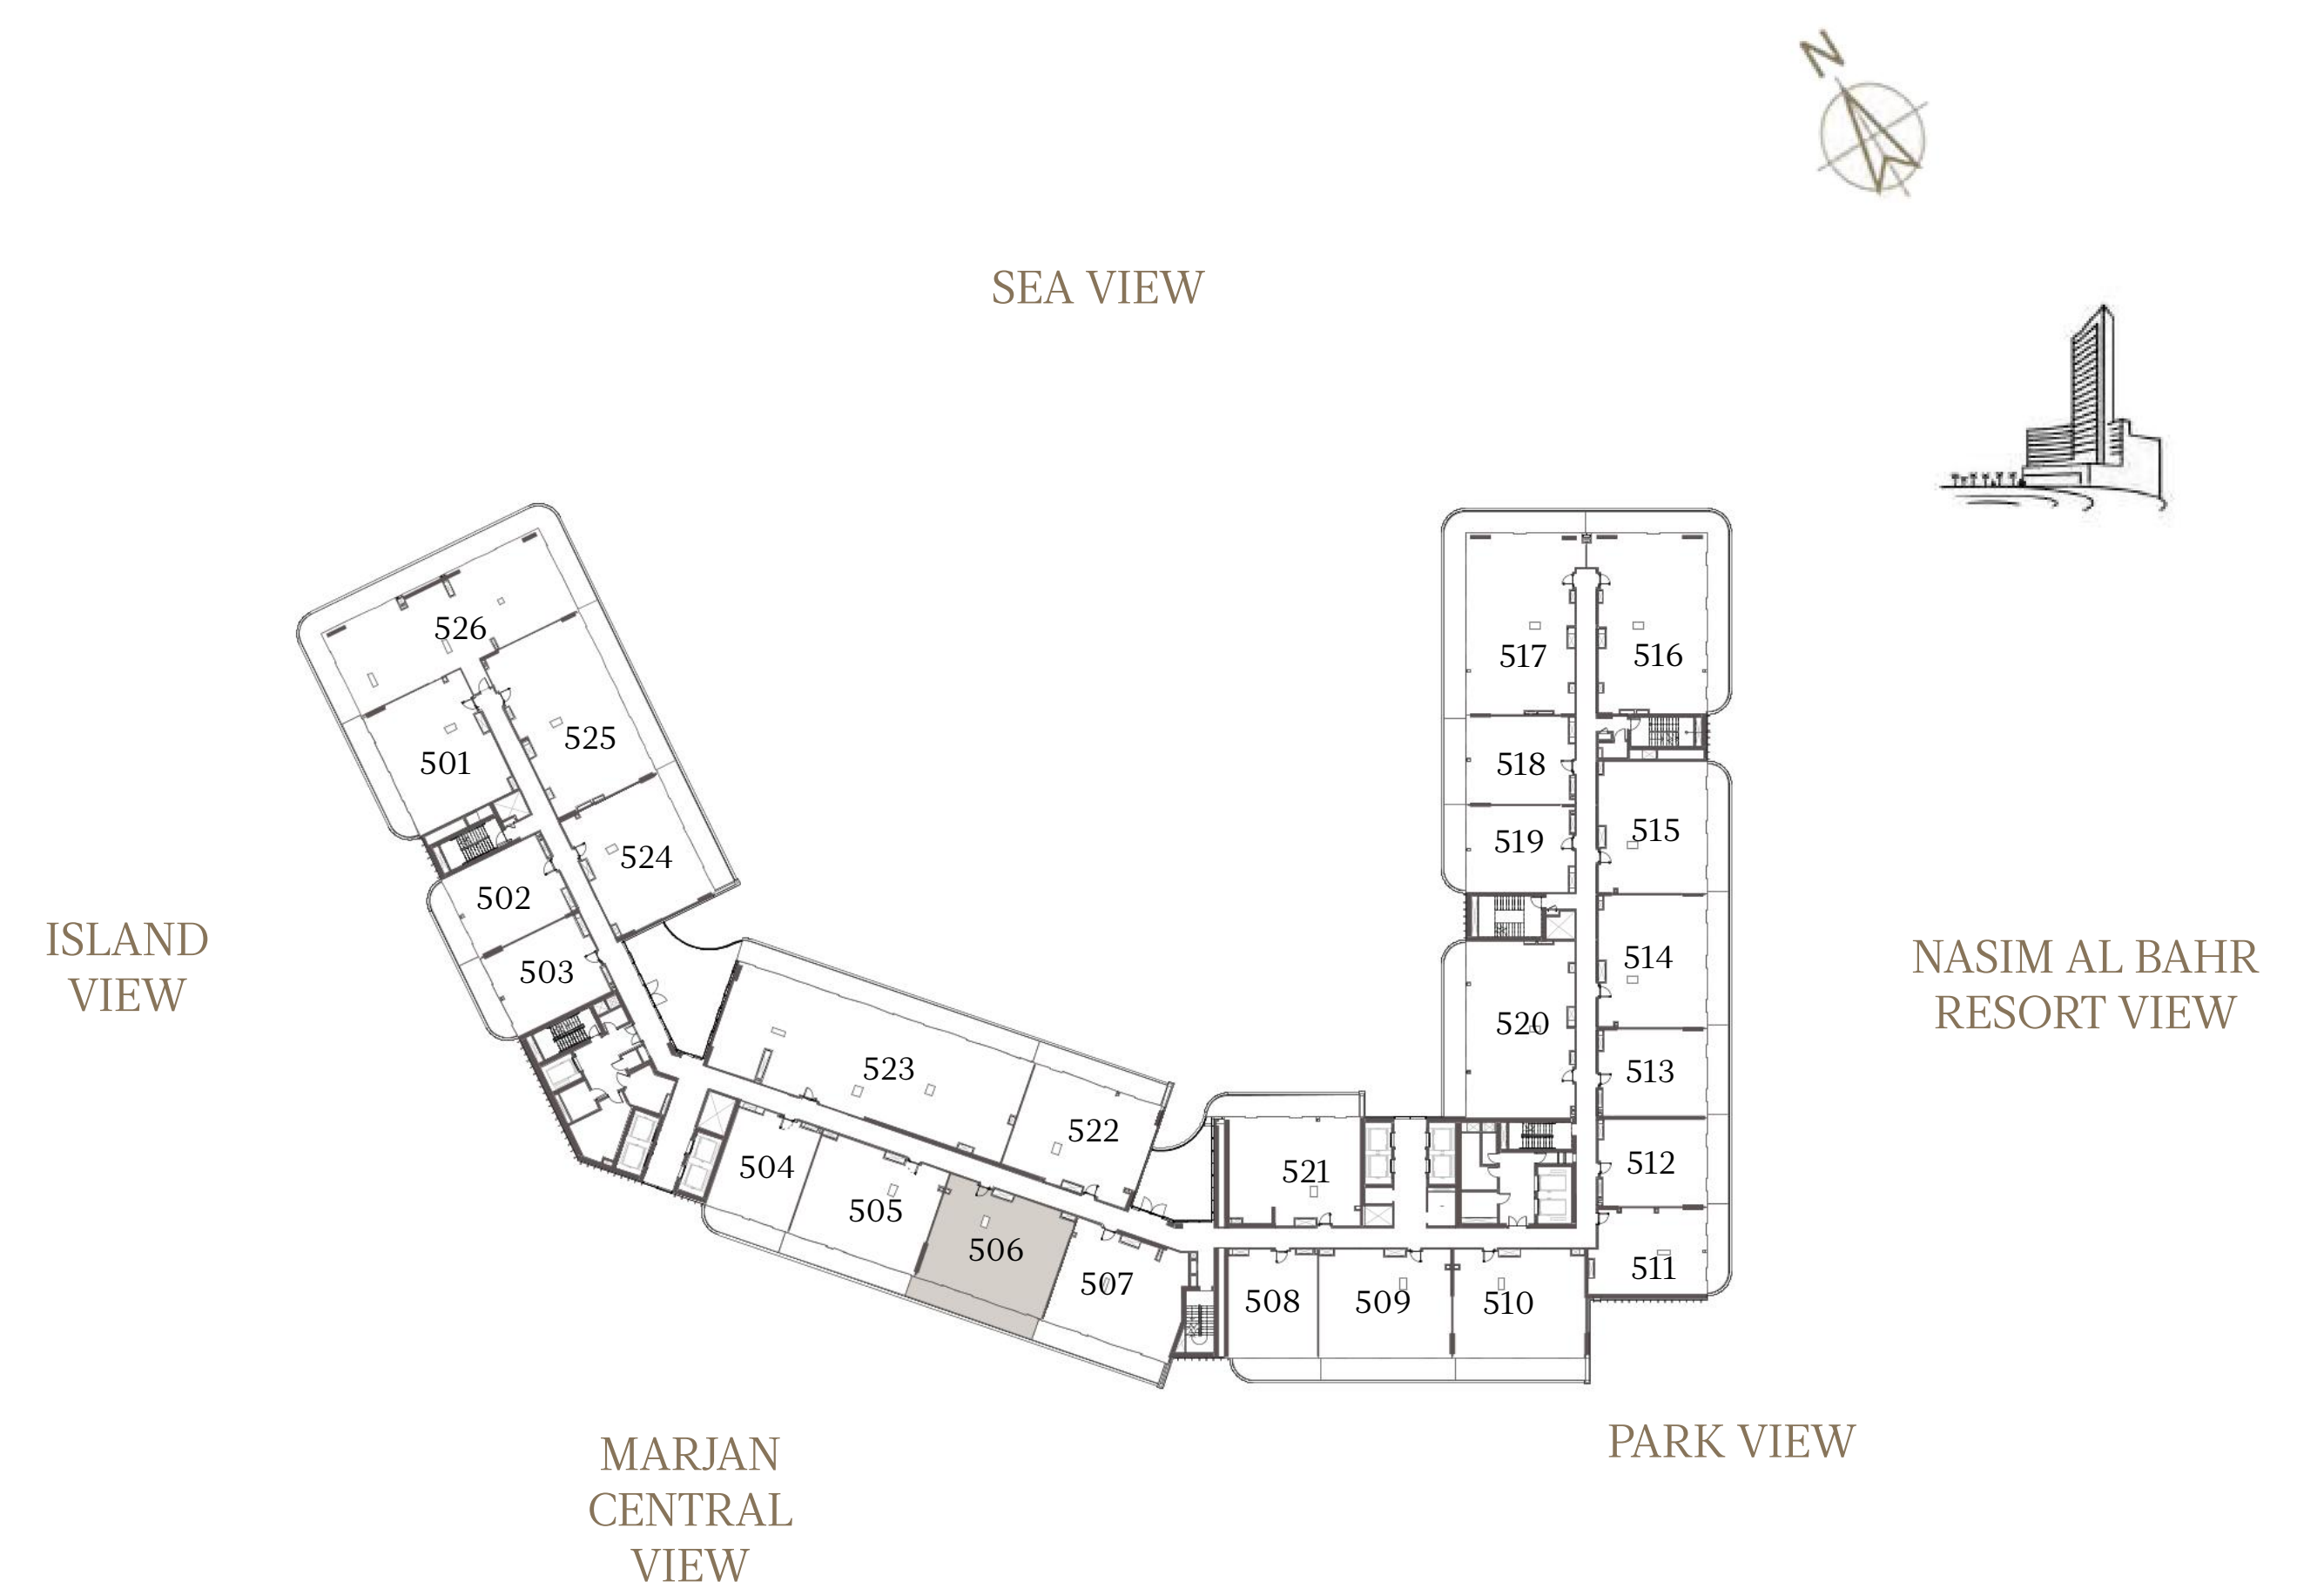

2 BEDROOM-1A

UNIT - 505

INTERNAL AREA	128.37	sq.m.	1381.76	sq.ft.
OUTDOOR AREA	26.30	sq.m.	283.09	sq.ft.
TOTAL AREA	154.67	sq.m.	1664.85	sq.ft.

2 BEDROOM-1A

UNIT - 506

INTERNAL AREA	128.36	sq.m.	1381.66	sq.ft.
OUTDOOR AREA	26.30	sq.m.	283.09	sq.ft.
TOTAL AREA	154.66	sq.m.	1664.75	sq.ft.