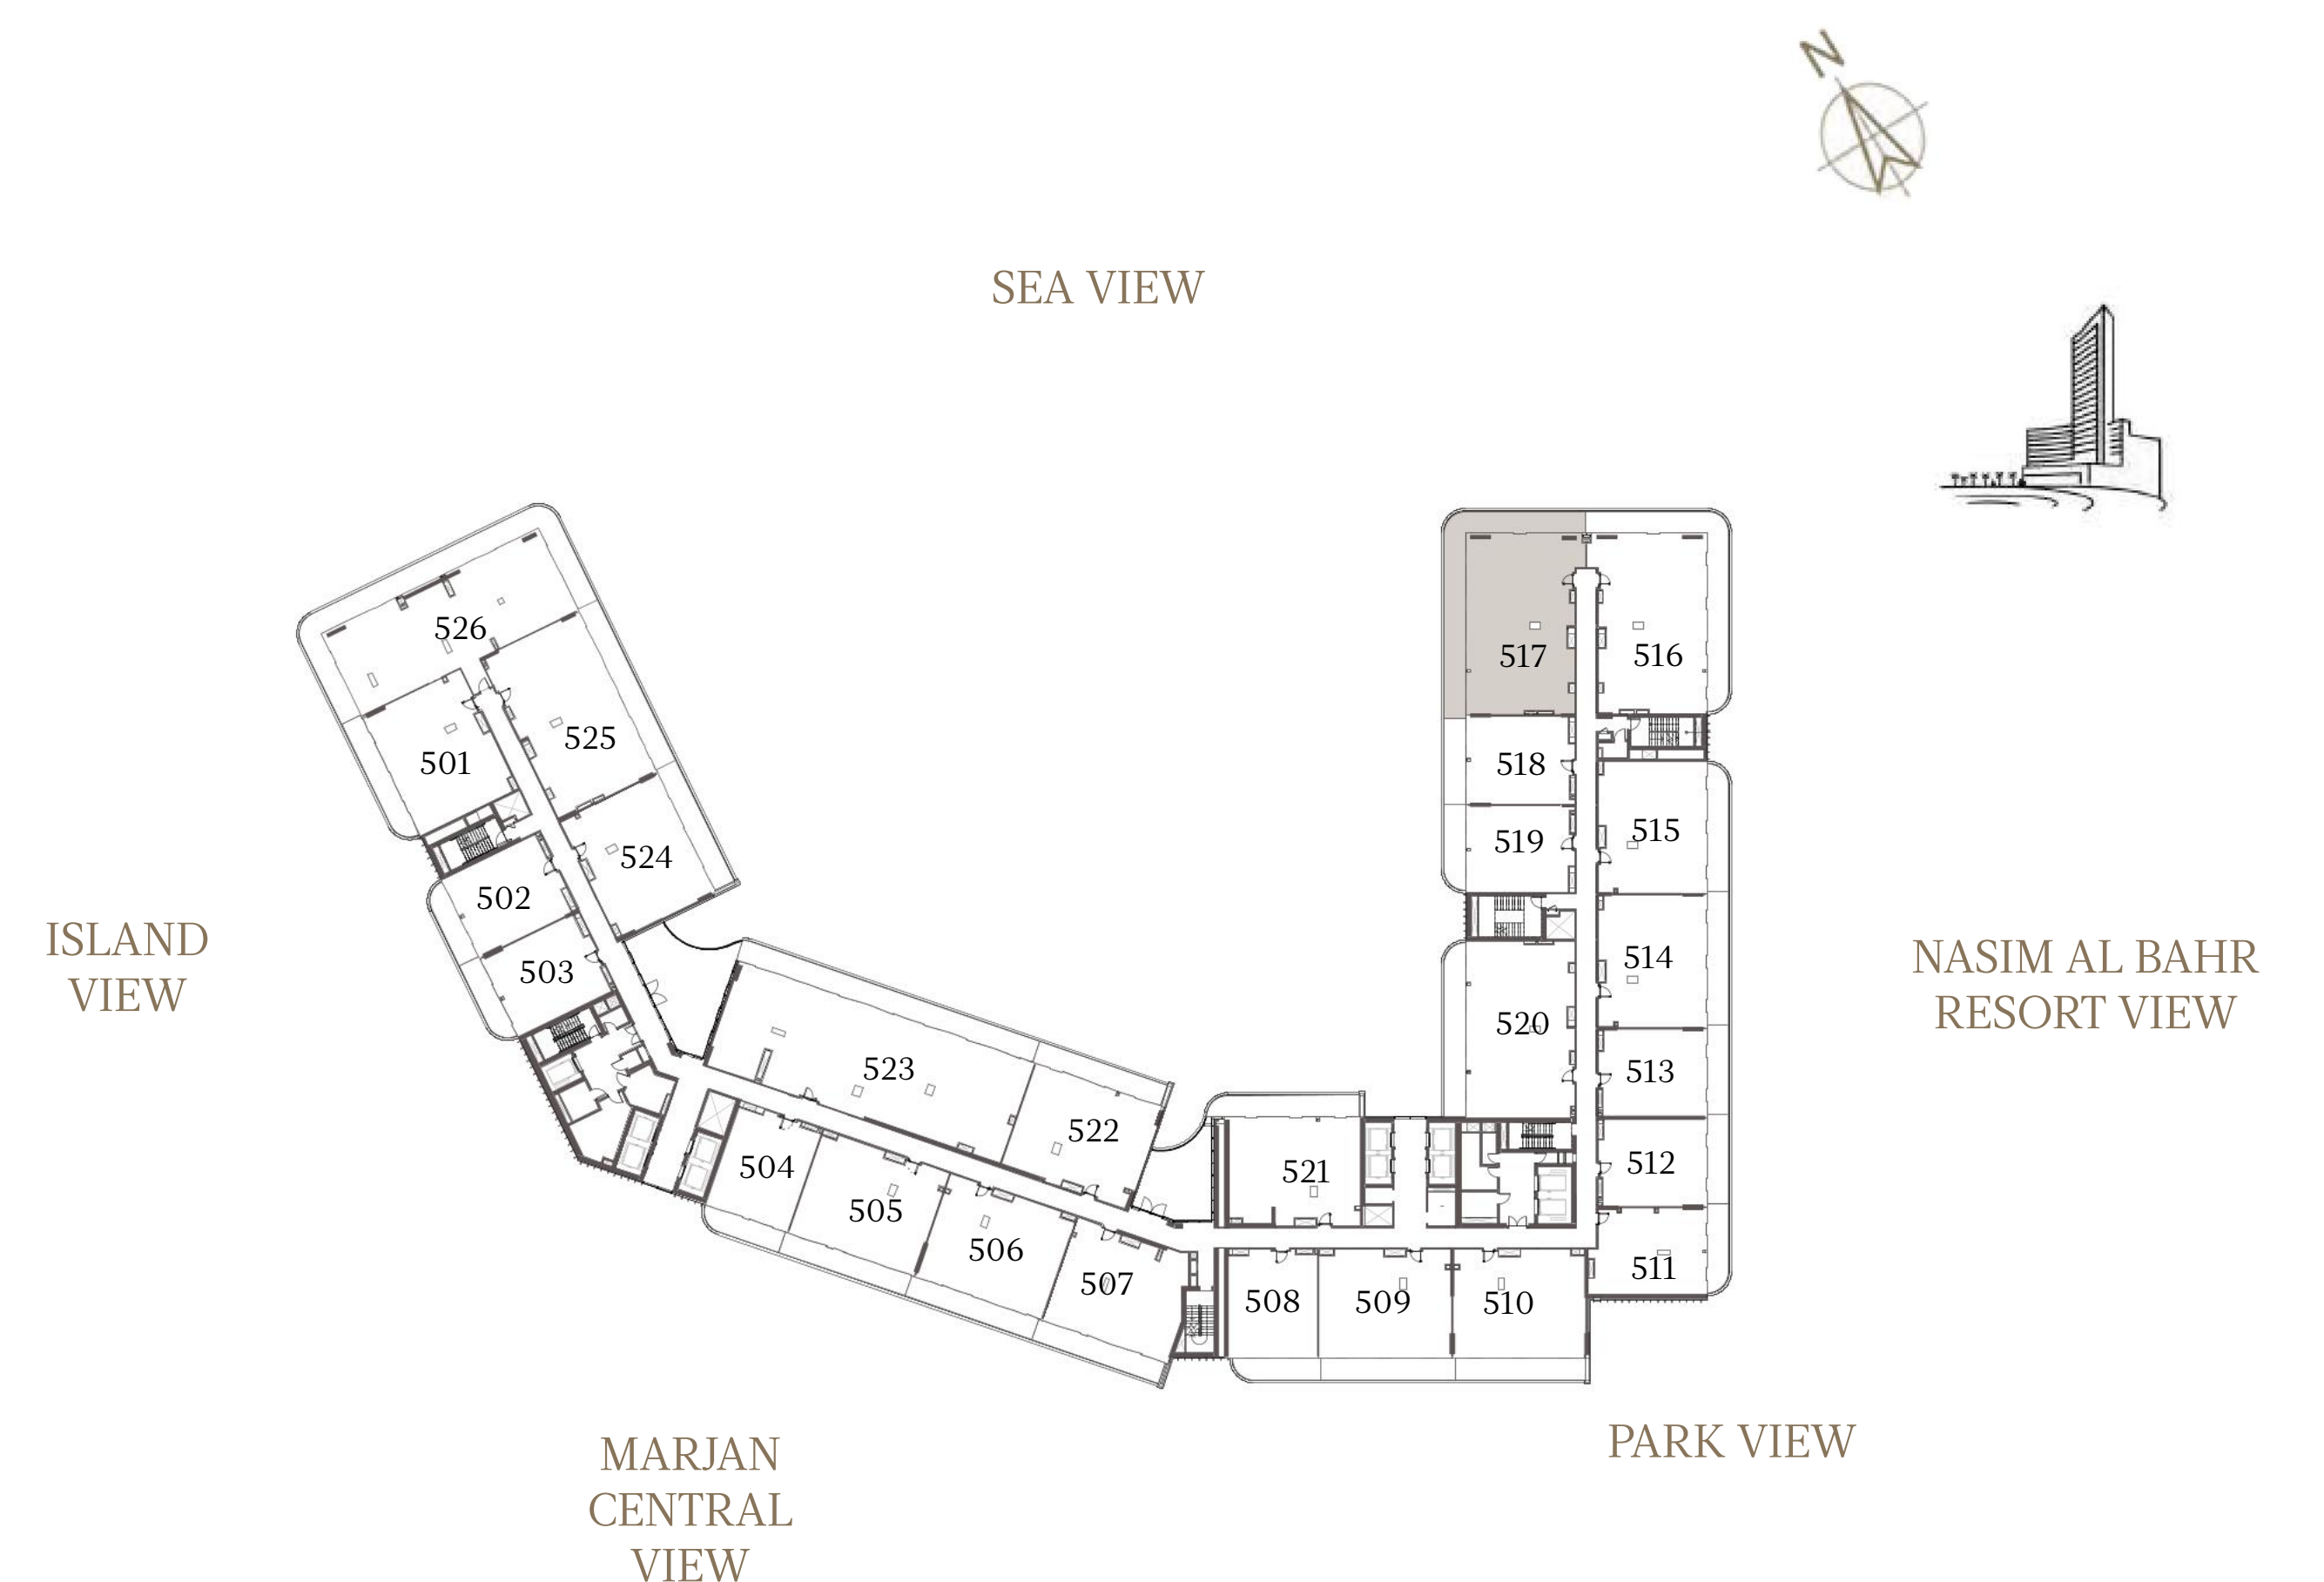

UNIT - 517

INTERNAL AREA	177.62 sq.m.	1911.89 sq.ft.
OUTDOOR AREA	63.07 sq.m.	678.88 sq.ft.
TOTAL AREA	240.69 sq.m.	2590.77 sq.ft.