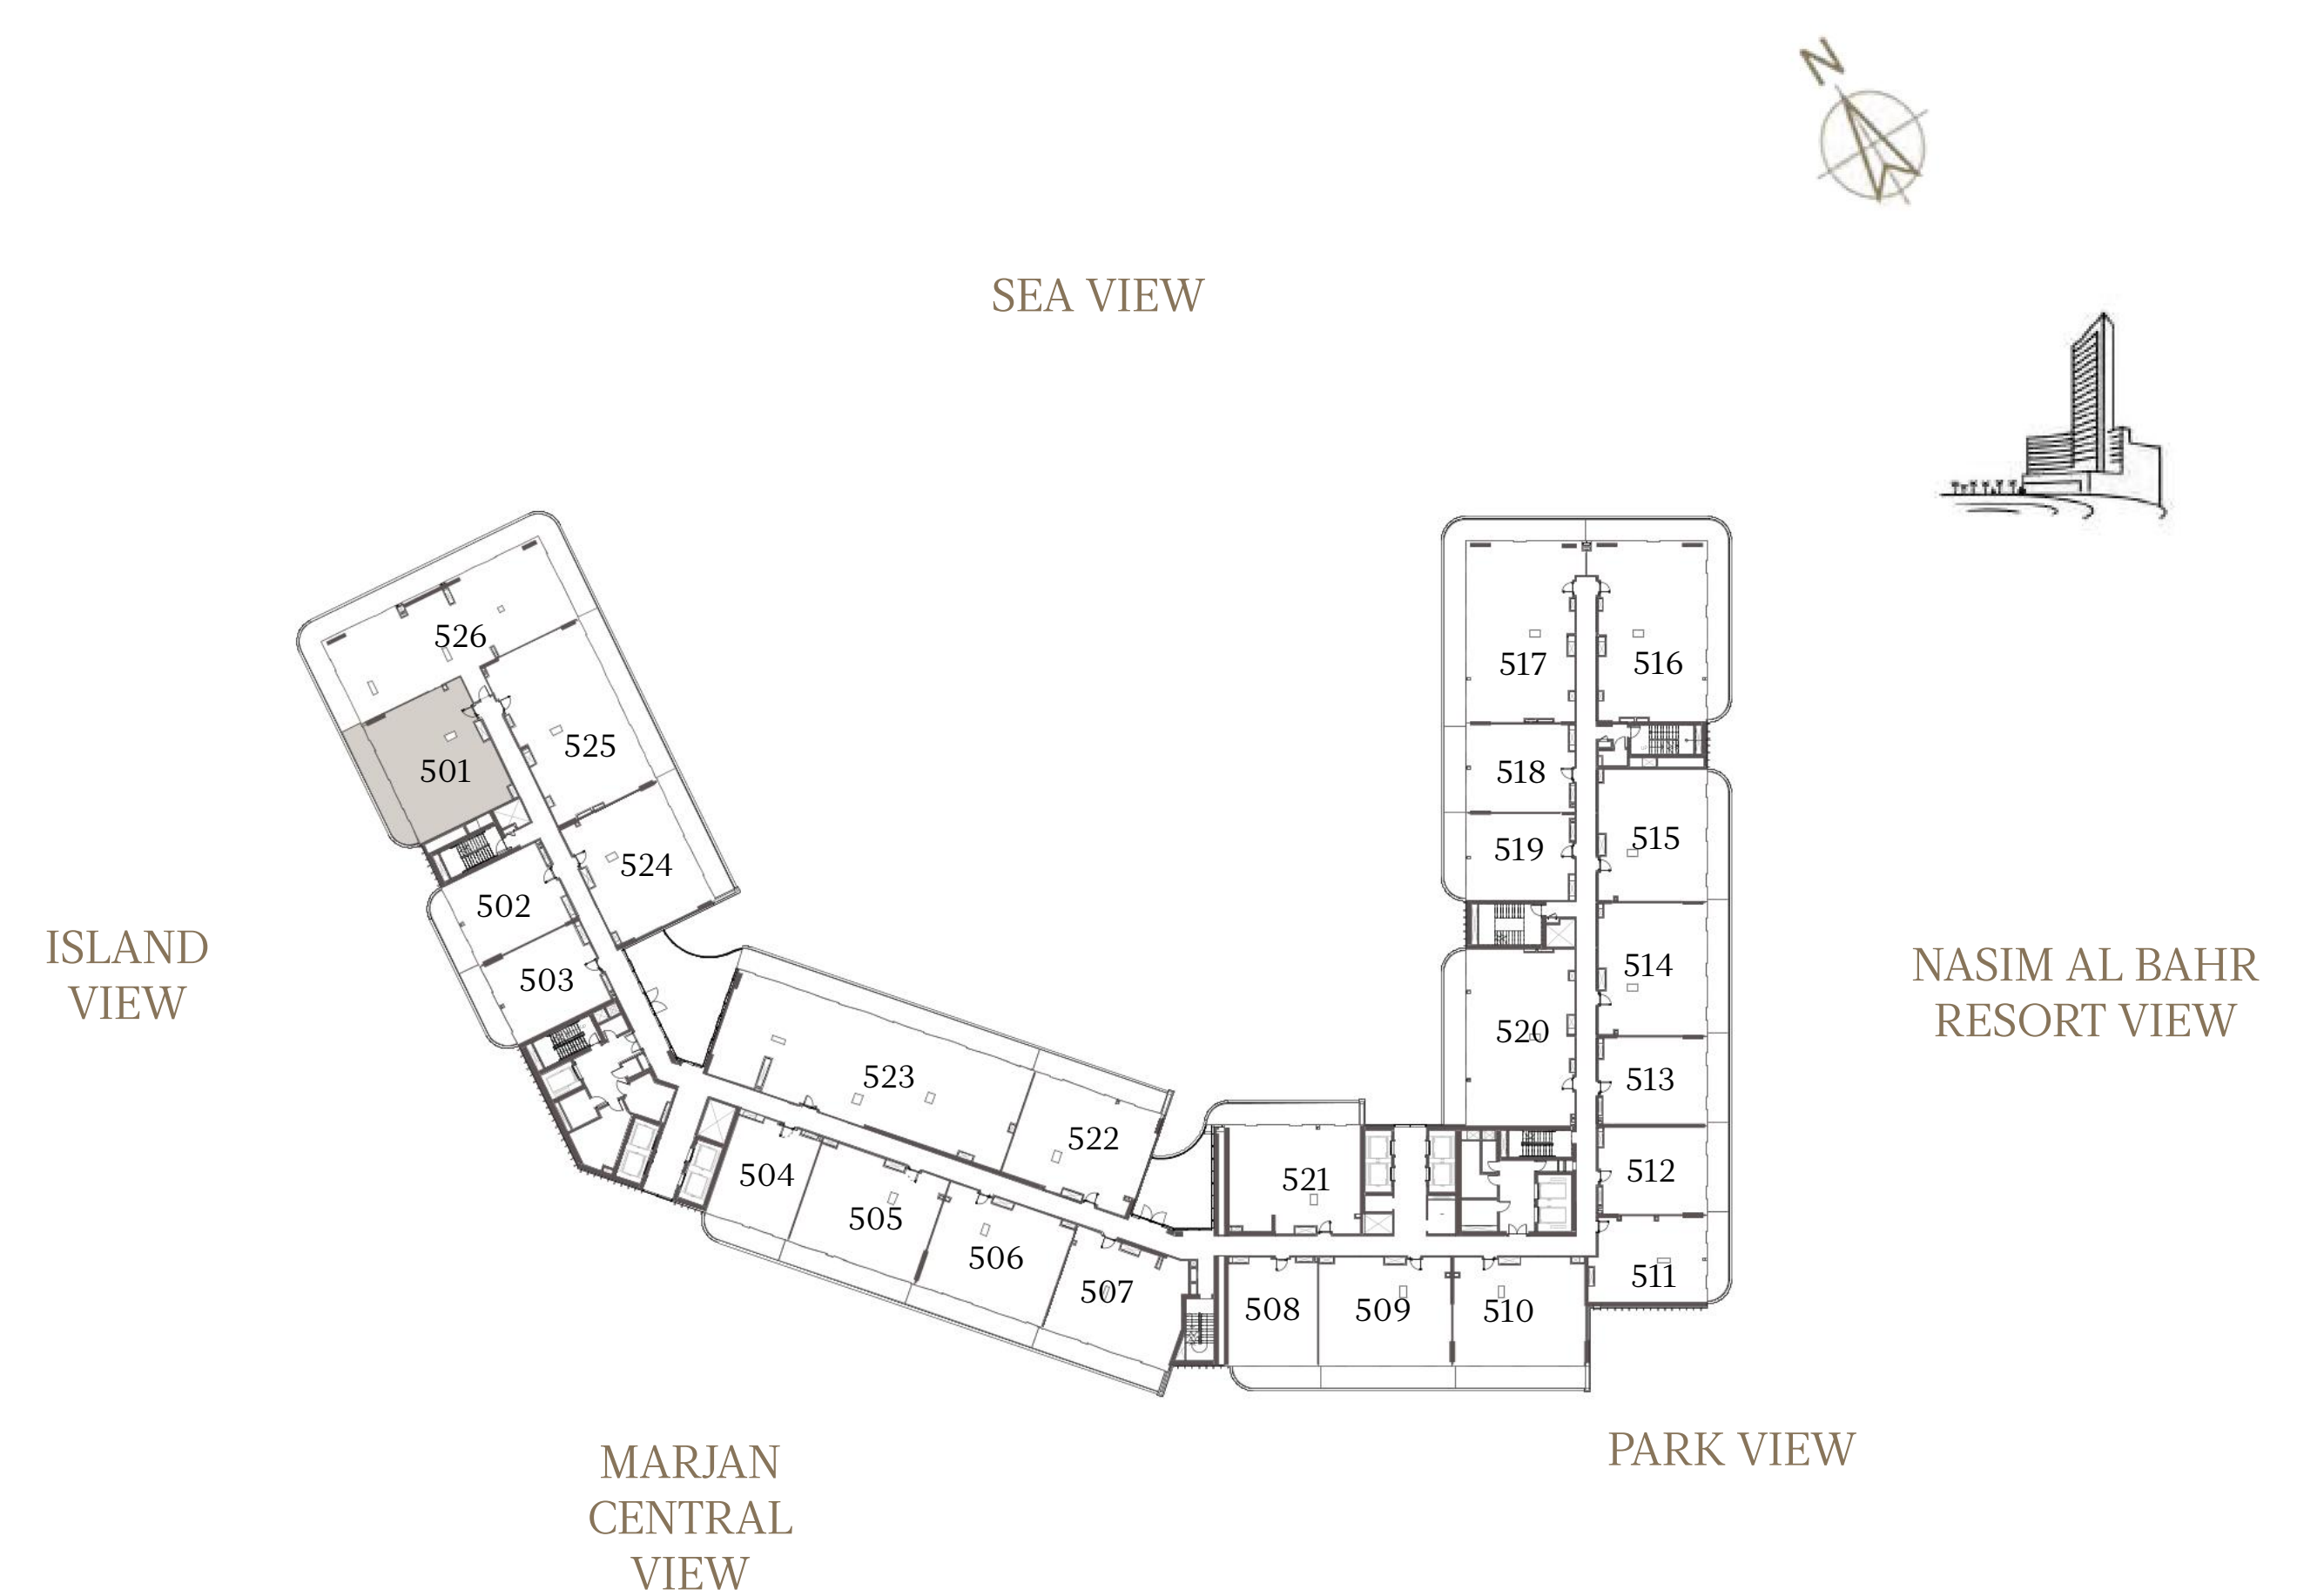

2 BEDROOM-1A

UNIT - 501

INTERNAL AREA	127.63	sq.m.	1373.80	sq.ft.
OUTDOOR AREA	25.22	sq.m.	271.47	sq.ft.
TOTAL AREA	152.85	sq.m.	1645.26	sq.ft.

1 BEDROOM-1A

UNIT - 502

INTERNAL AREA	82.77 sq.m.	890.93 sq.ft.
OUTDOOR AREA	15.39 sq.m.	165.66 sq.ft.
TOTAL AREA	98.16 sq.m.	1056.59 sq.ft.

1 BEDROOM-1A

UNIT - 503

INTERNAL AREA	82.77 sq.m.	890.93 sq.ft.
OUTDOOR AREA	16.45 sq.m.	177.07 sq.ft.
TOTAL AREA	99.22 sq.m.	1068.00 sq.ft.

1 BEDROOM-1A

UNIT - 504

INTERNAL AREA	83.35 sq.m.	897.17 sq.ft.
OUTDOOR AREA	15.64 sq.m.	168.35 sq.ft.
TOTAL AREA	98.99 sq.m.	1065.52 sq.ft.