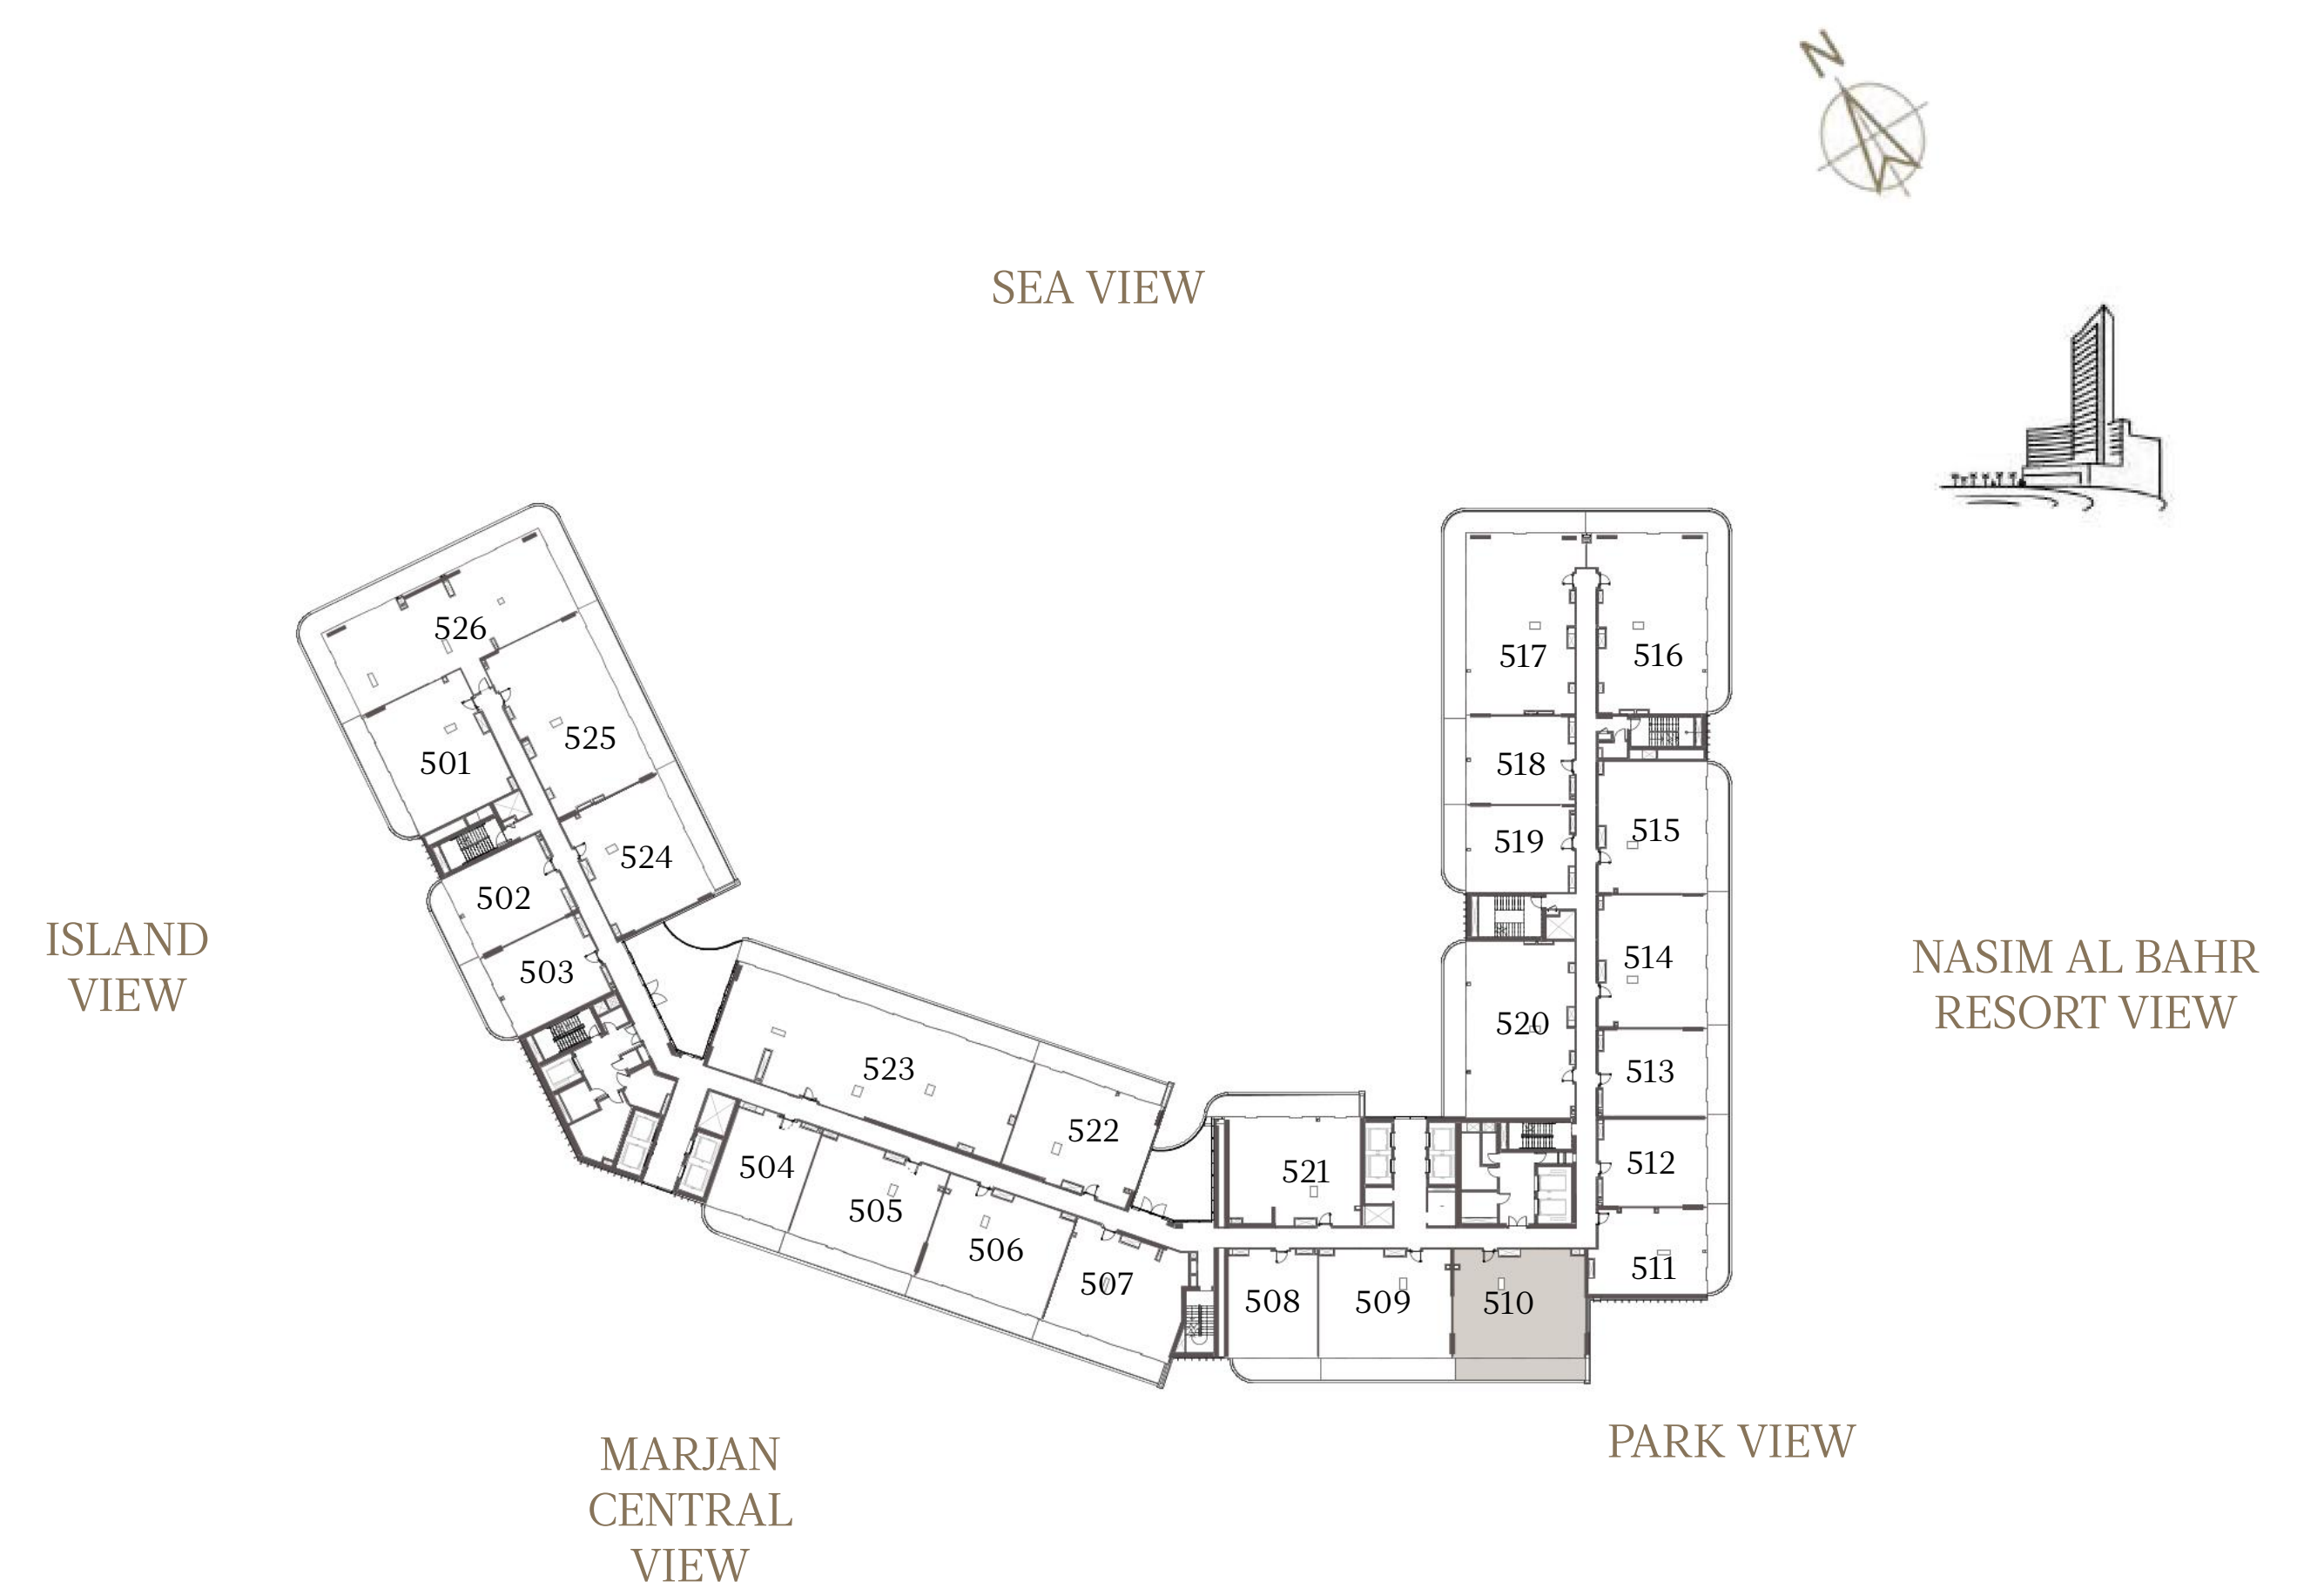

2 BEDROOM-1A

UNIT - 509

INTERNAL AREA	128.31	sq.m.	1381.12	sq.ft.
OUTDOOR AREA	26.30	sq.m.	283.09	sq.ft.
TOTAL AREA	154.61	sq.m.	1664.21	sq.ft.

2 BEDROOM-1A

UNIT - 510

INTERNAL AREA	128.25	sq.m.	1380.47	sq.ft.
OUTDOOR AREA	25.89	sq.m.	278.68	sq.ft.
TOTAL AREA	154.14	sq.m.	1659.15	sq.ft.

1 BEDROOM-CORNER 1

UNIT - 511

INTERNAL AREA	89.62 sq.m.	964.66 sq.ft.
OUTDOOR AREA	16.50 sq.m.	177.60 sq.ft.
TOTAL AREA	106.12 sq.m.	1142.27 sq.ft.

1 BEDROOM-1A

UNIT - 512

INTERNAL AREA	85.13 sq.m.	916.33 sq.ft.
OUTDOOR AREA	17.54 sq.m.	188.80 sq.ft.
TOTAL AREA	102.67 sq.m.	1105.13 sq.ft.