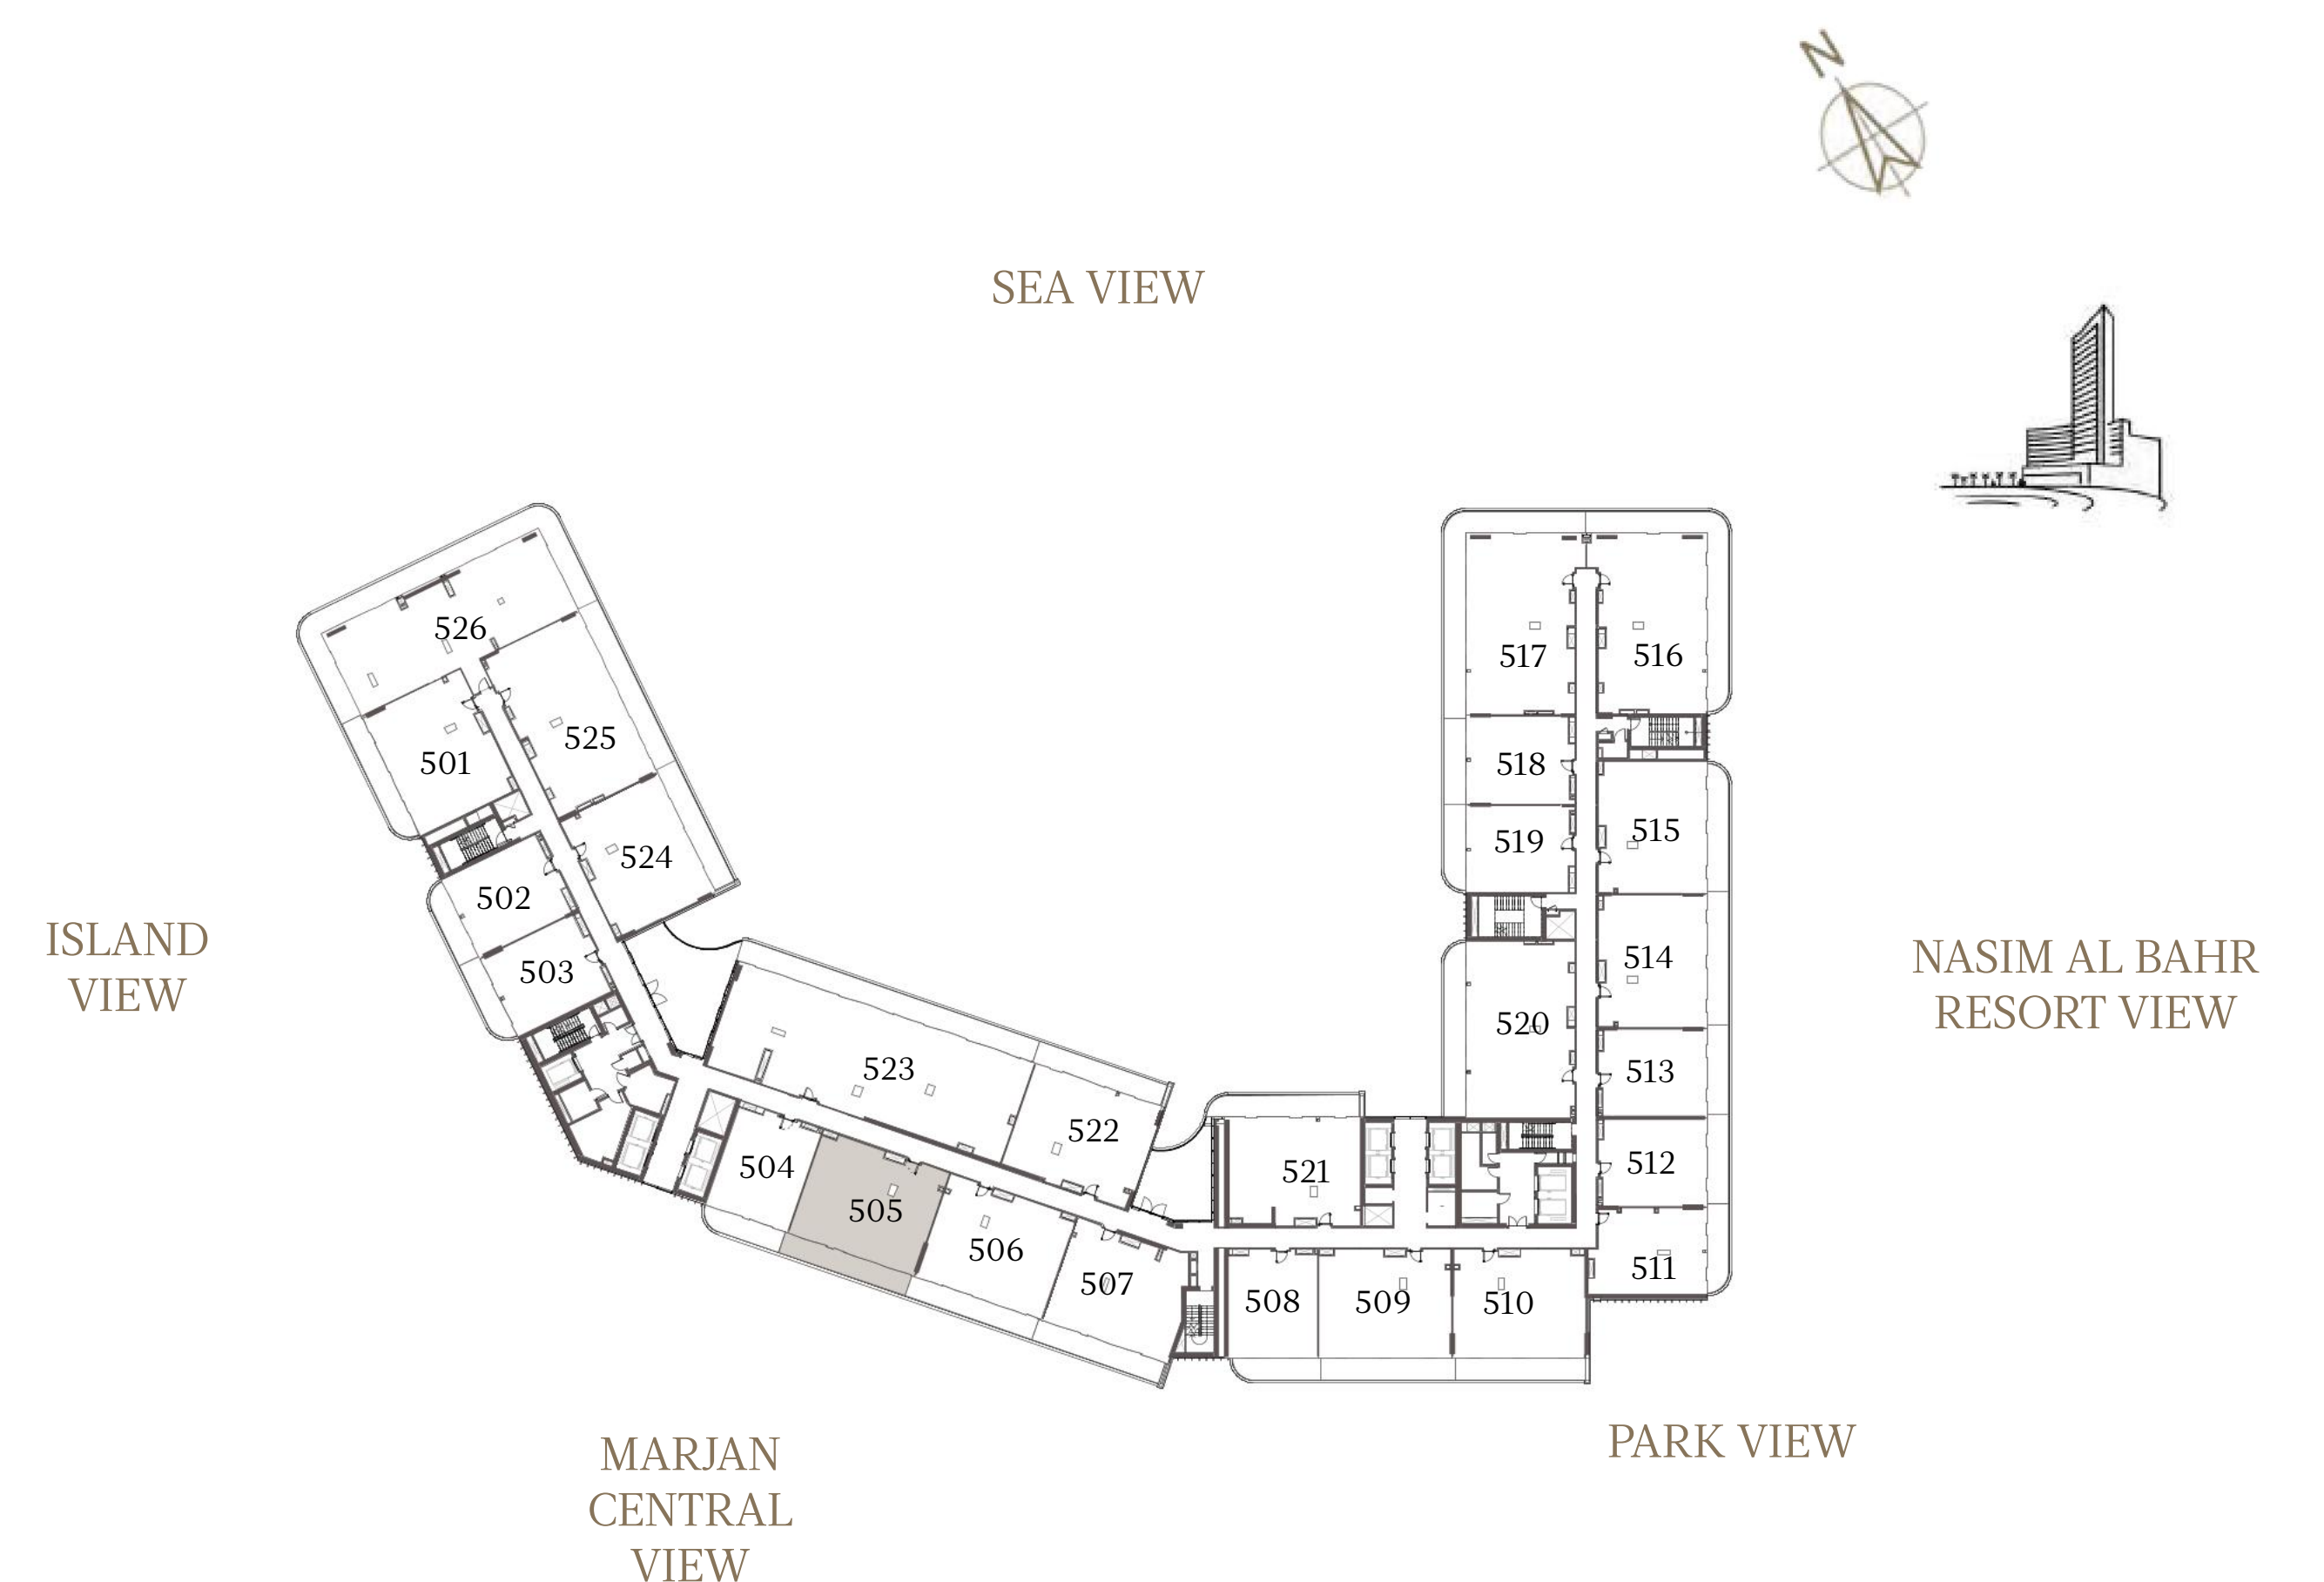

1 BEDROOM-1A

UNIT - 503

INTERNAL AREA	82.77 sq.m.	890.93 sq.ft.
OUTDOOR AREA	16.45 sq.m.	177.07 sq.ft.
TOTAL AREA	99.22 sq.m.	1068.00 sq.ft.

1 BEDROOM-1A

UNIT - 504

INTERNAL AREA	83.35 sq.m.	897.17 sq.ft.
OUTDOOR AREA	15.64 sq.m.	168.35 sq.ft.
TOTAL AREA	98.99 sq.m.	1065.52 sq.ft.

2 BEDROOM-1A

UNIT - 505

INTERNAL AREA	128.37	sq.m.	1381.76	sq.ft.
OUTDOOR AREA	26.30	sq.m.	283.09	sq.ft.
TOTAL AREA	154.67	sq.m.	1664.85	sq.ft.

2 BEDROOM-1A

UNIT - 506

INTERNAL AREA	128.36	sq.m.	1381.66	sq.ft.
OUTDOOR AREA	26.30	sq.m.	283.09	sq.ft.
TOTAL AREA	154.66	sq.m.	1664.75	sq.ft.