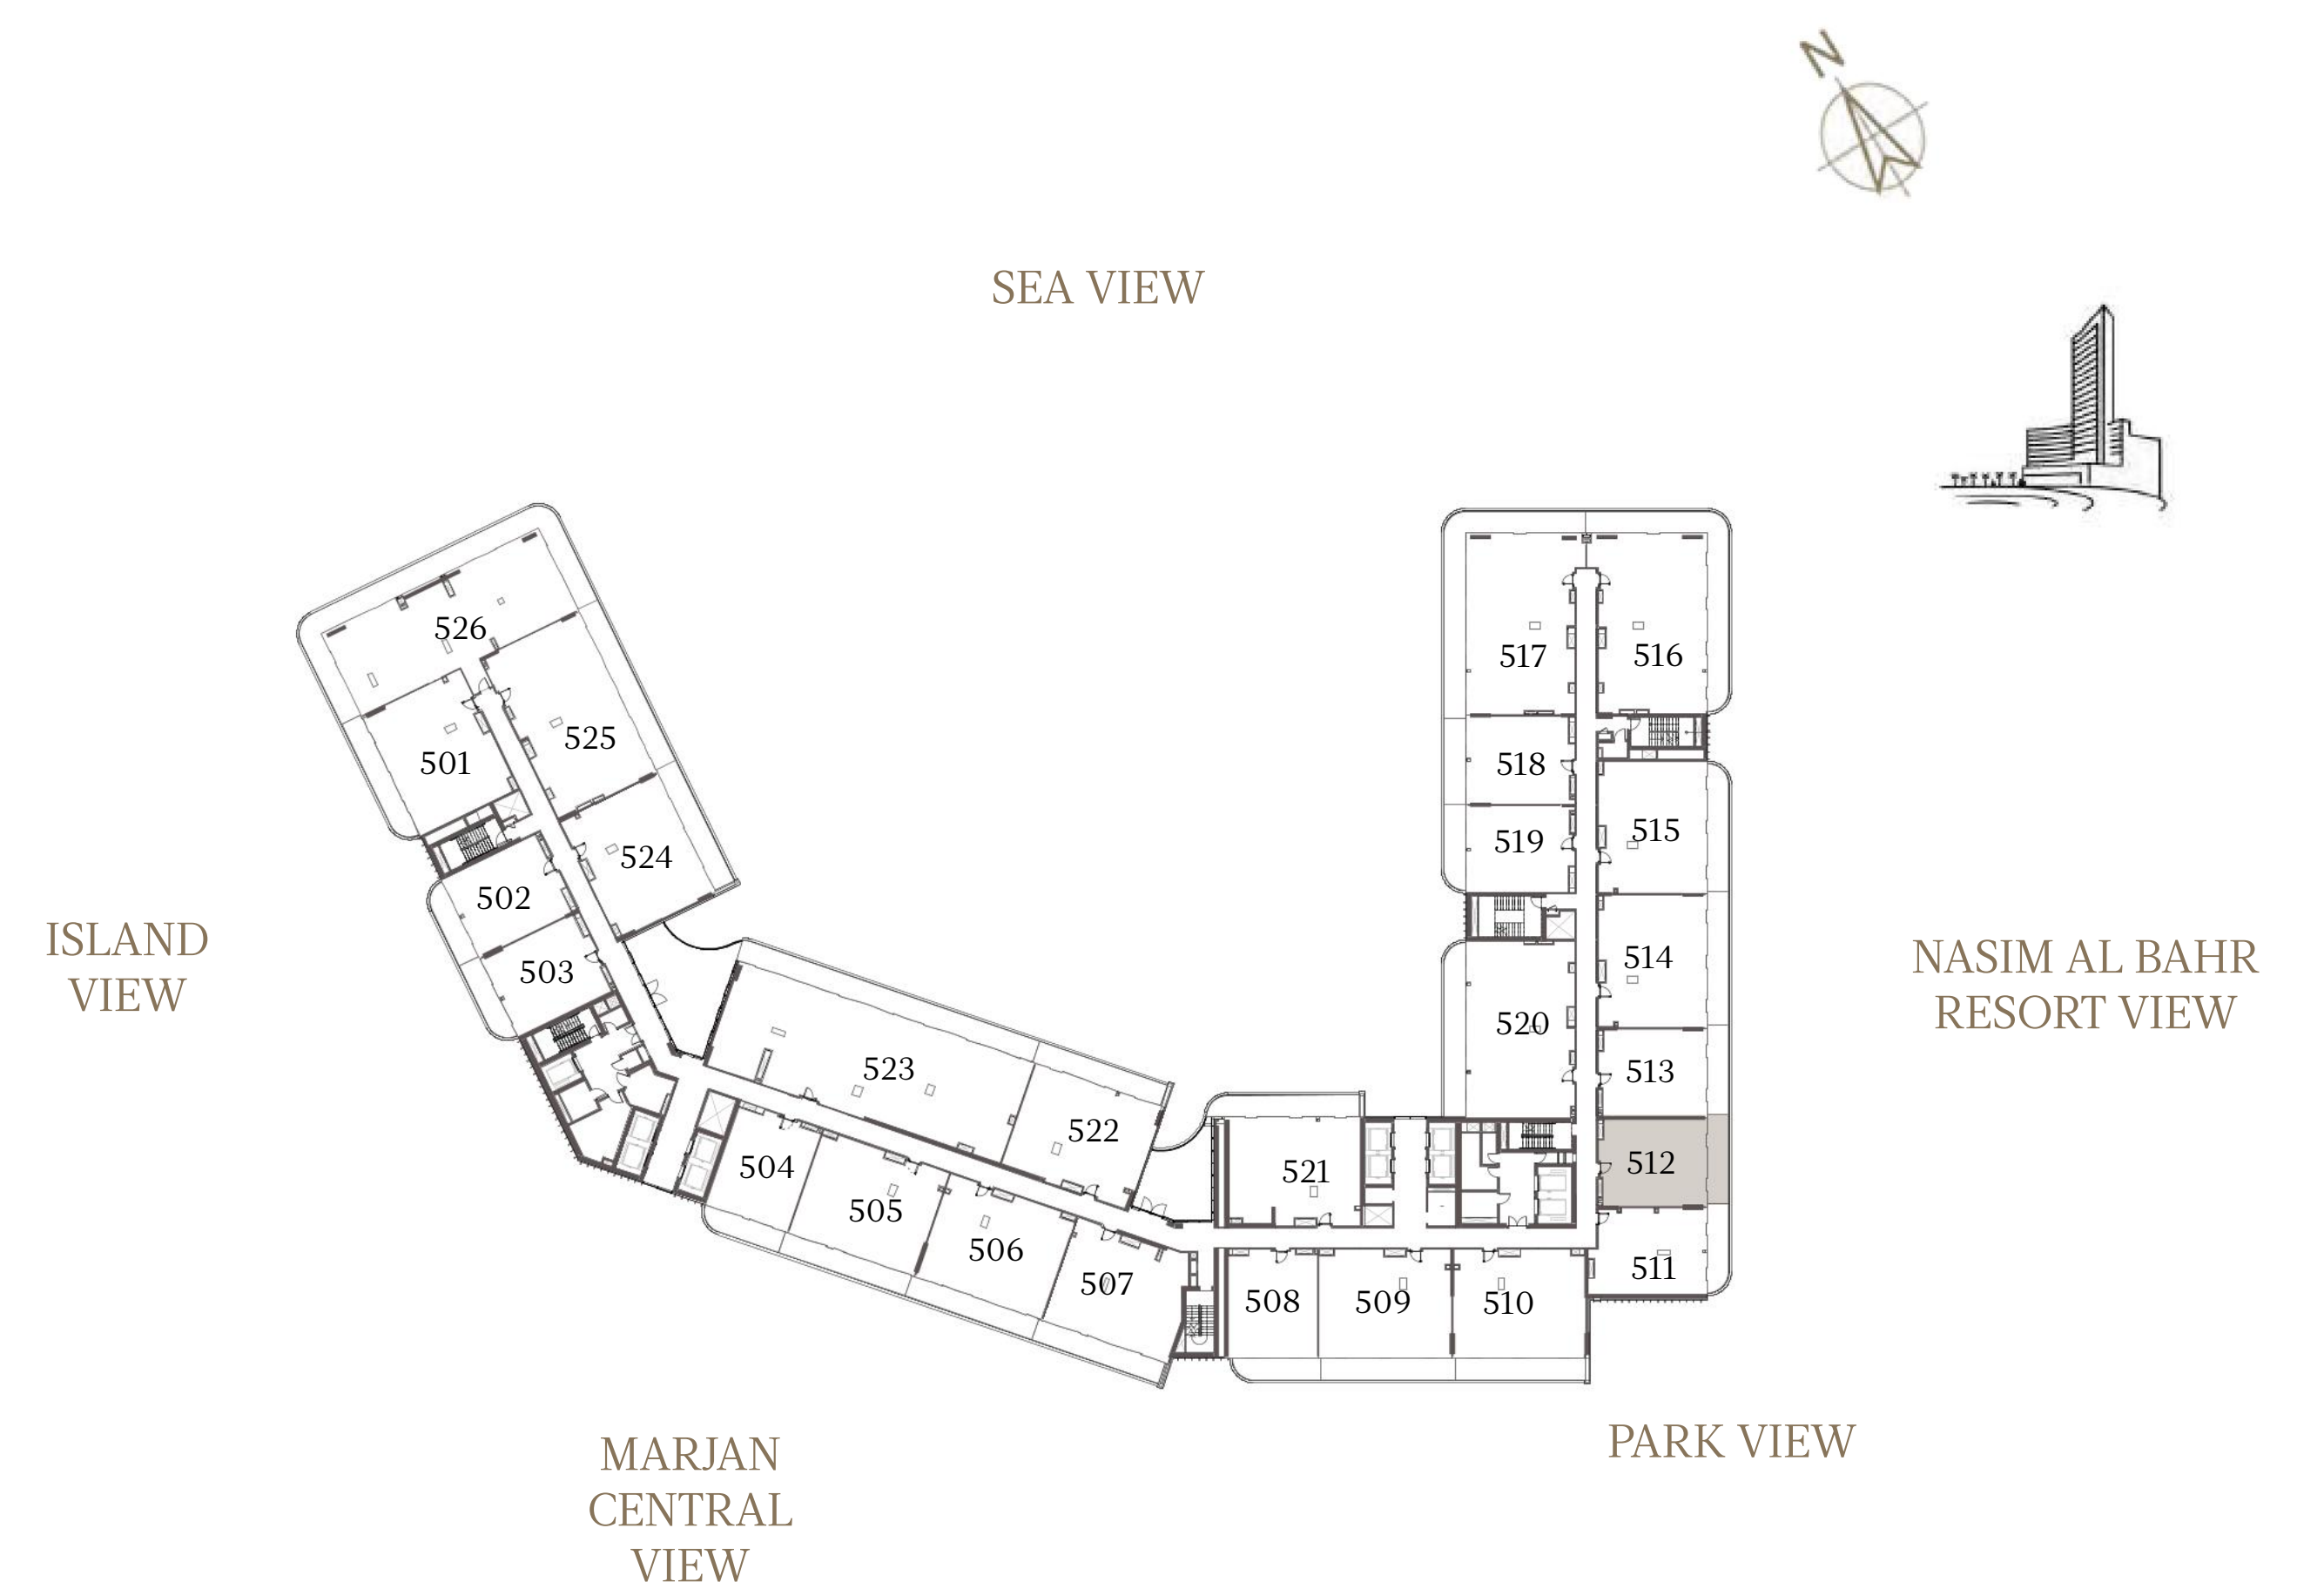

1 BEDROOM-CORNER 1

UNIT - 511

INTERNAL AREA	89.62 sq.m.	964.66 sq.ft.
OUTDOOR AREA	16.50 sq.m.	177.60 sq.ft.
TOTAL AREA	106.12 sq.m.	1142.27 sq.ft.

1 BEDROOM-1A

UNIT - 512

INTERNAL AREA	85.13 sq.m.	916.33 sq.ft.
OUTDOOR AREA	17.54 sq.m.	188.80 sq.ft.
TOTAL AREA	102.67 sq.m.	1105.13 sq.ft.