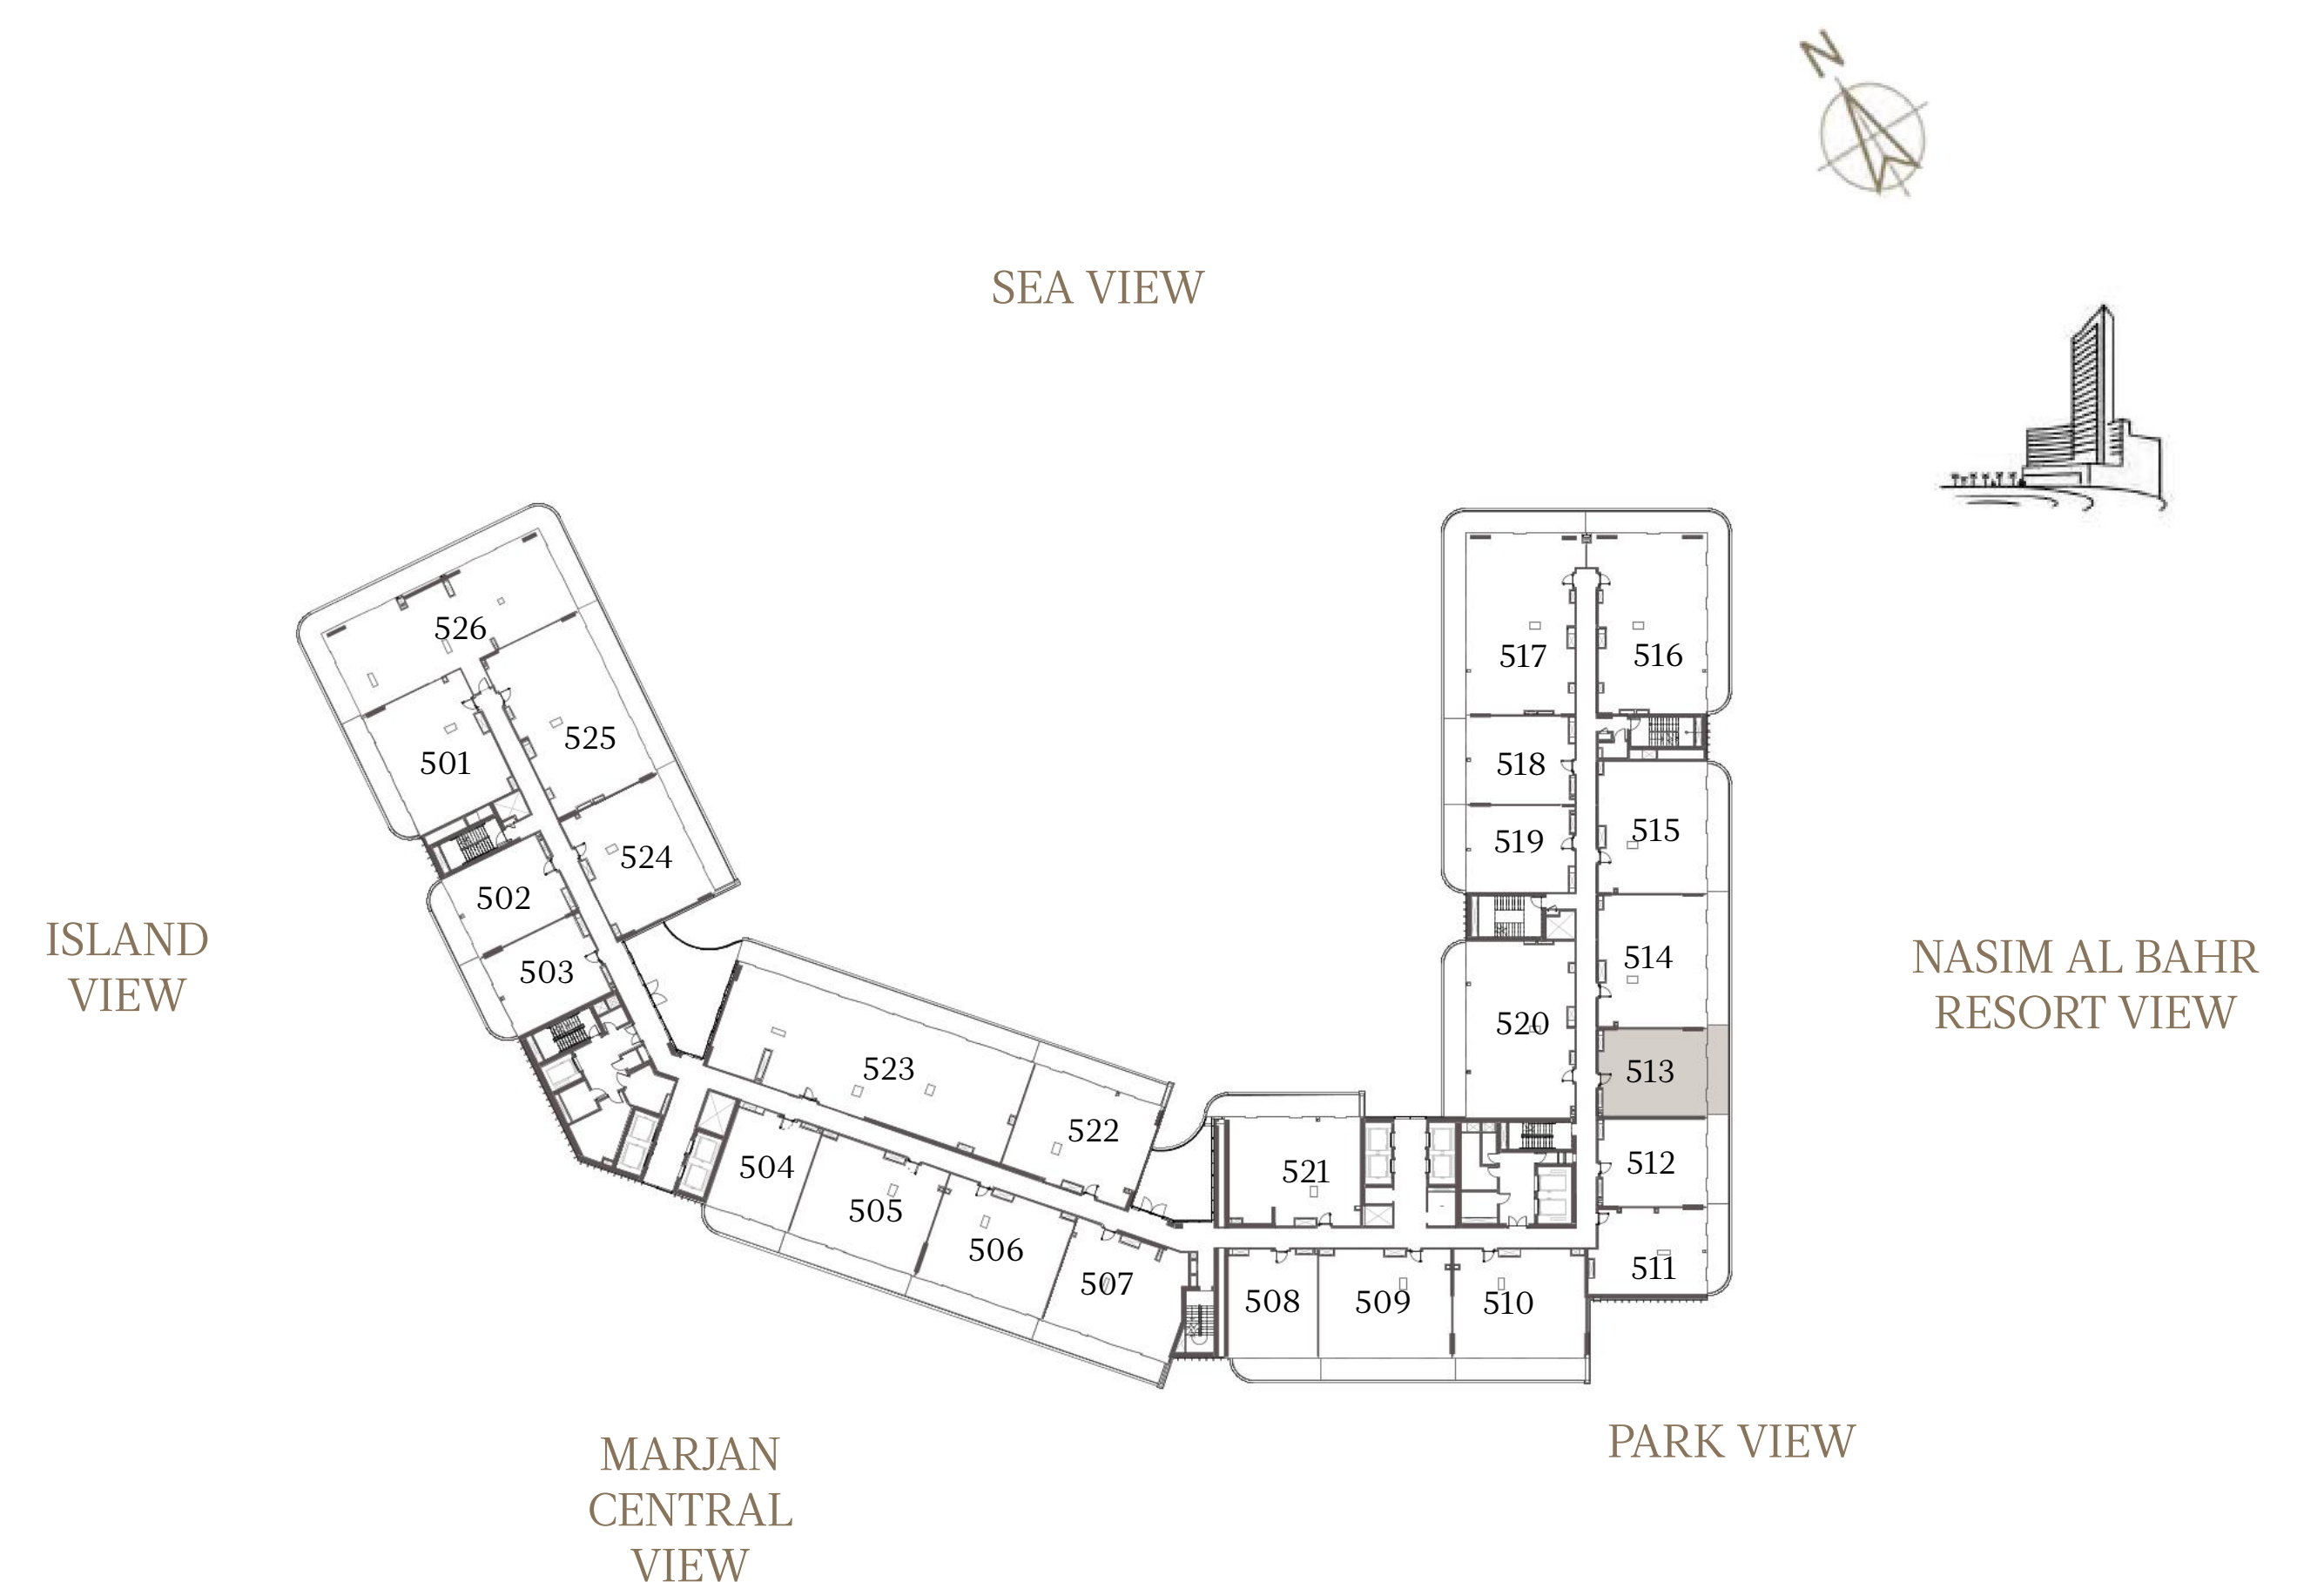

UNIT - 513

INTERNAL AREA	85.12 sq.m.	916.22 sq.ft.
OUTDOOR AREA	17.54 sq.m.	188.80 sq.ft.
TOTAL AREA	102.66 sq.m.	1105.02 sq.ft.