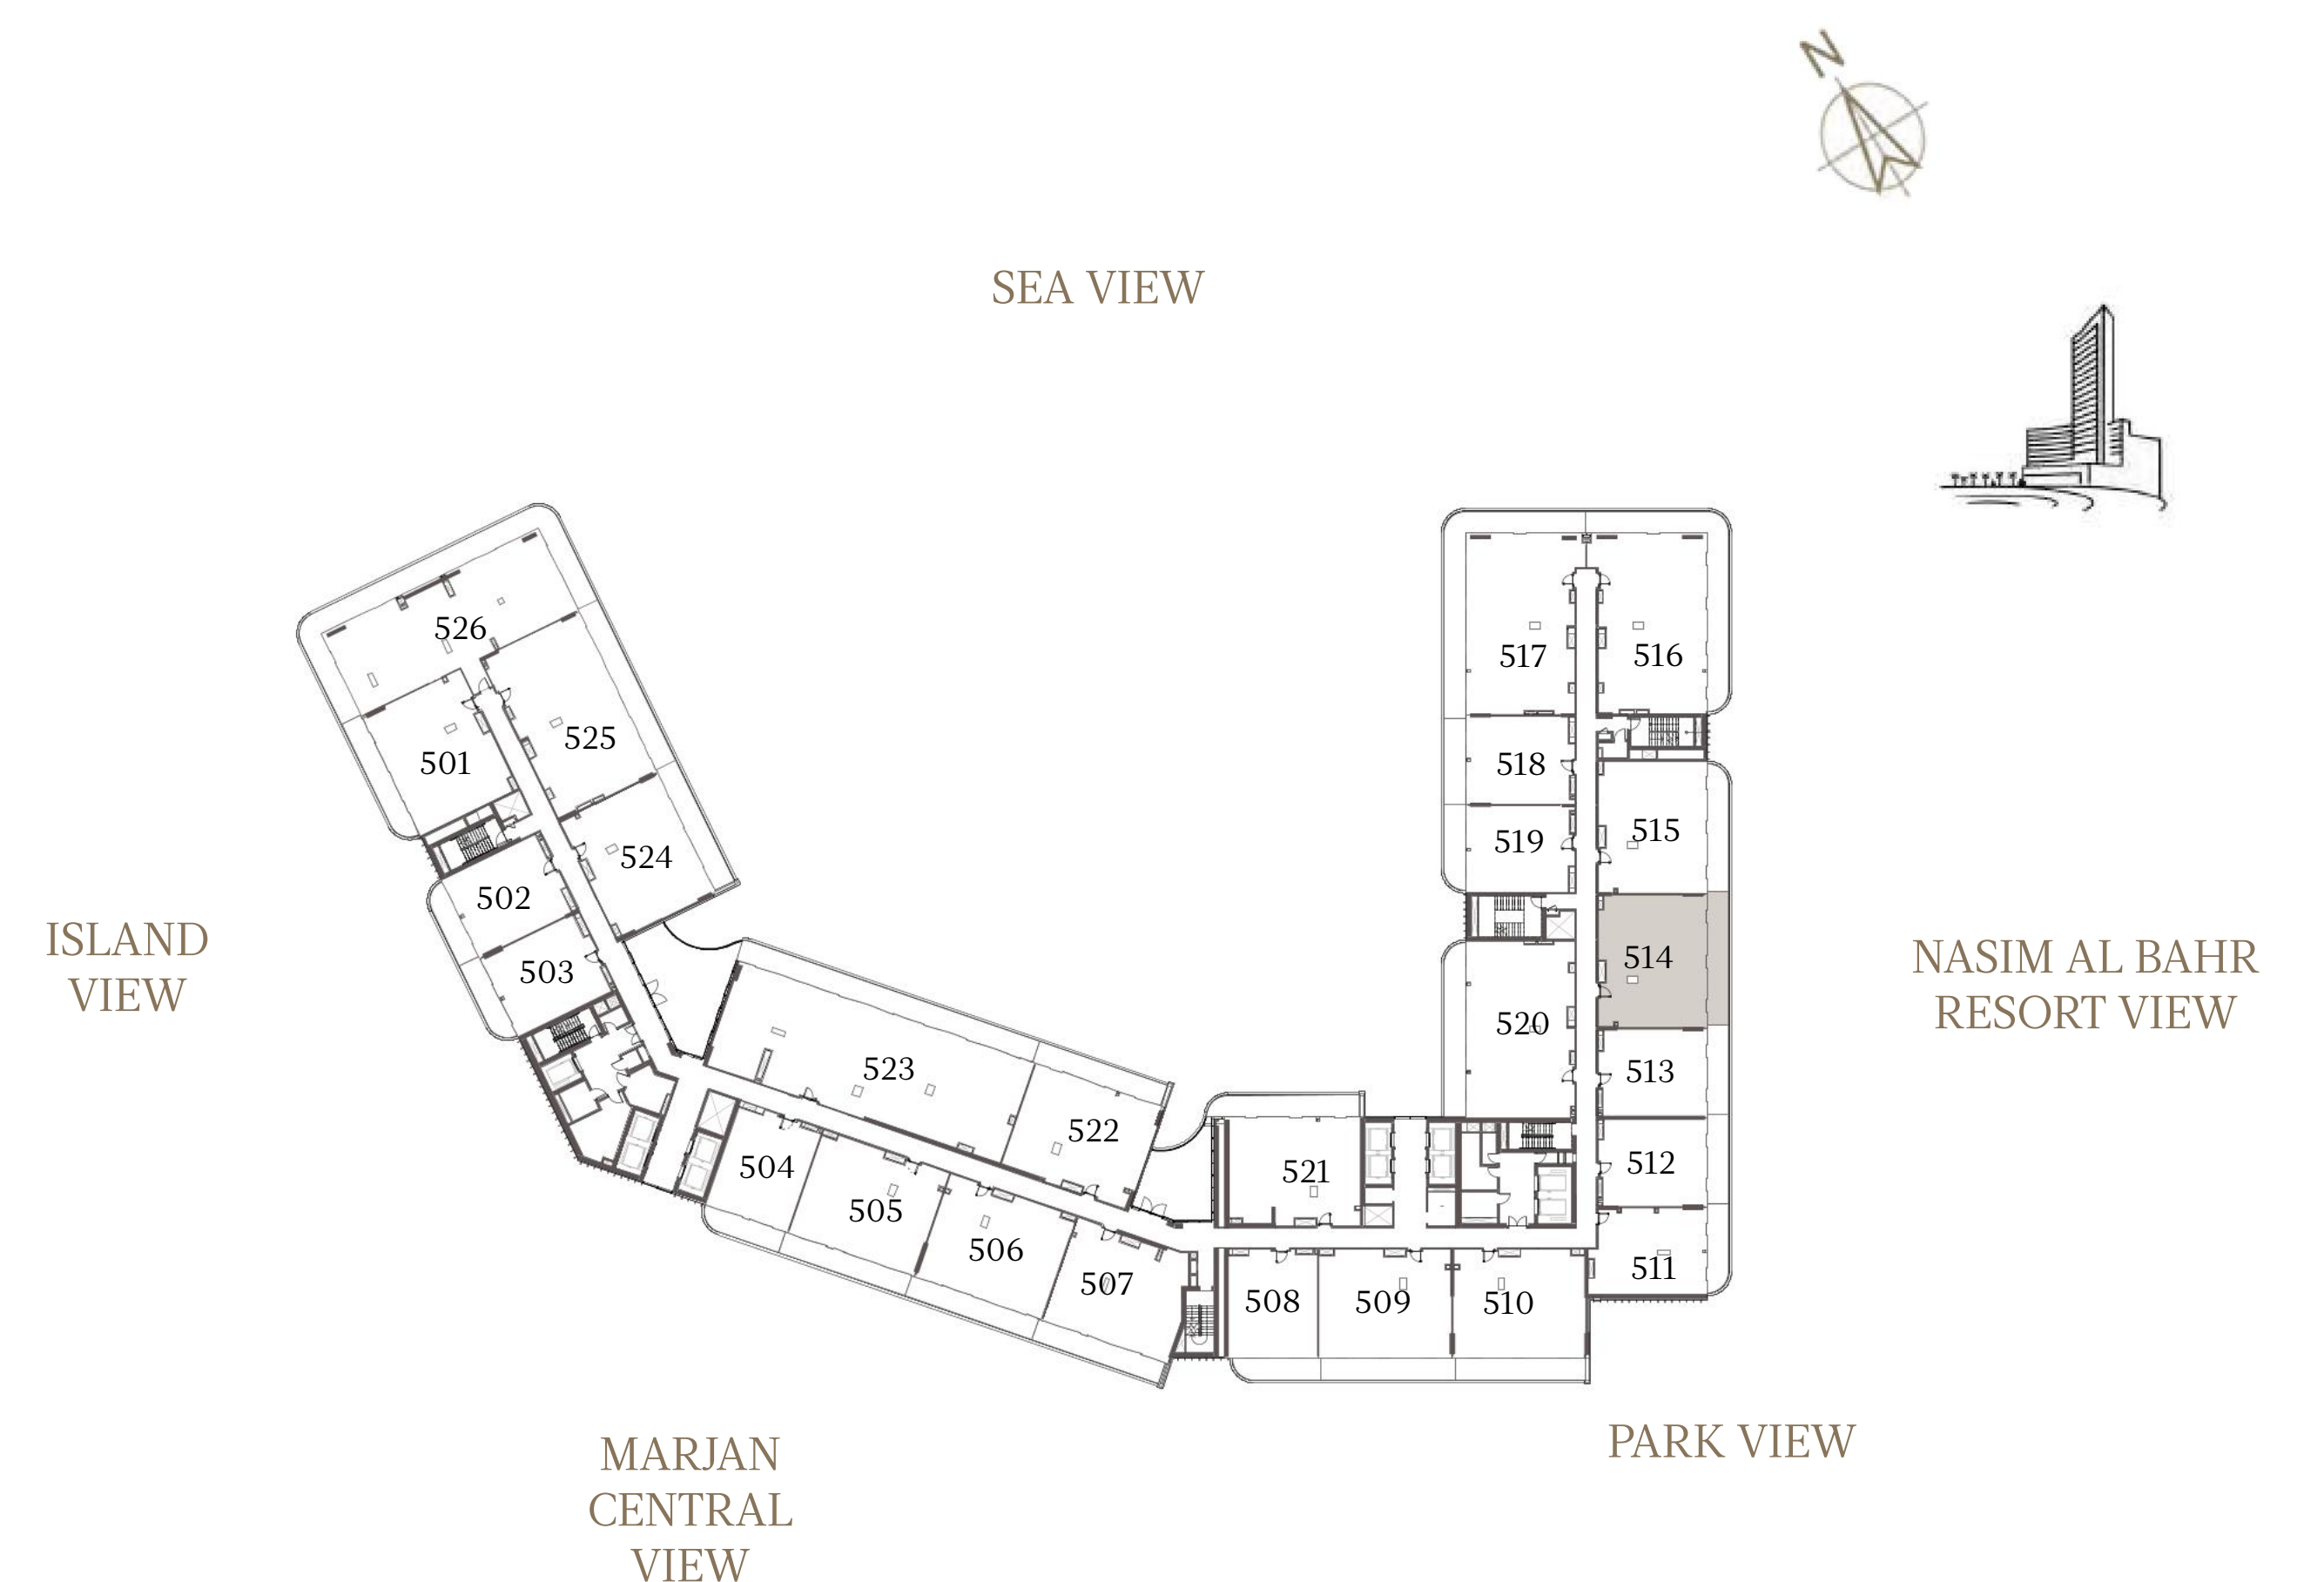

1 BEDROOM-1A

UNIT - 513

INTERNAL AREA	85.12 sq.m.	916.22 sq.ft.
OUTDOOR AREA	17.54 sq.m.	188.80 sq.ft.
TOTAL AREA	102.66 sq.m.	1105.02 sq.ft.

2 BEDROOM-1A

UNIT - 514

INTERNAL AREA	128.33	sq.m.	1381.33	sq.ft.
OUTDOOR AREA	26.30	sq.m.	283.09	sq.ft.
TOTAL AREA	154.63	sq.m.	1664.42	sq.ft.