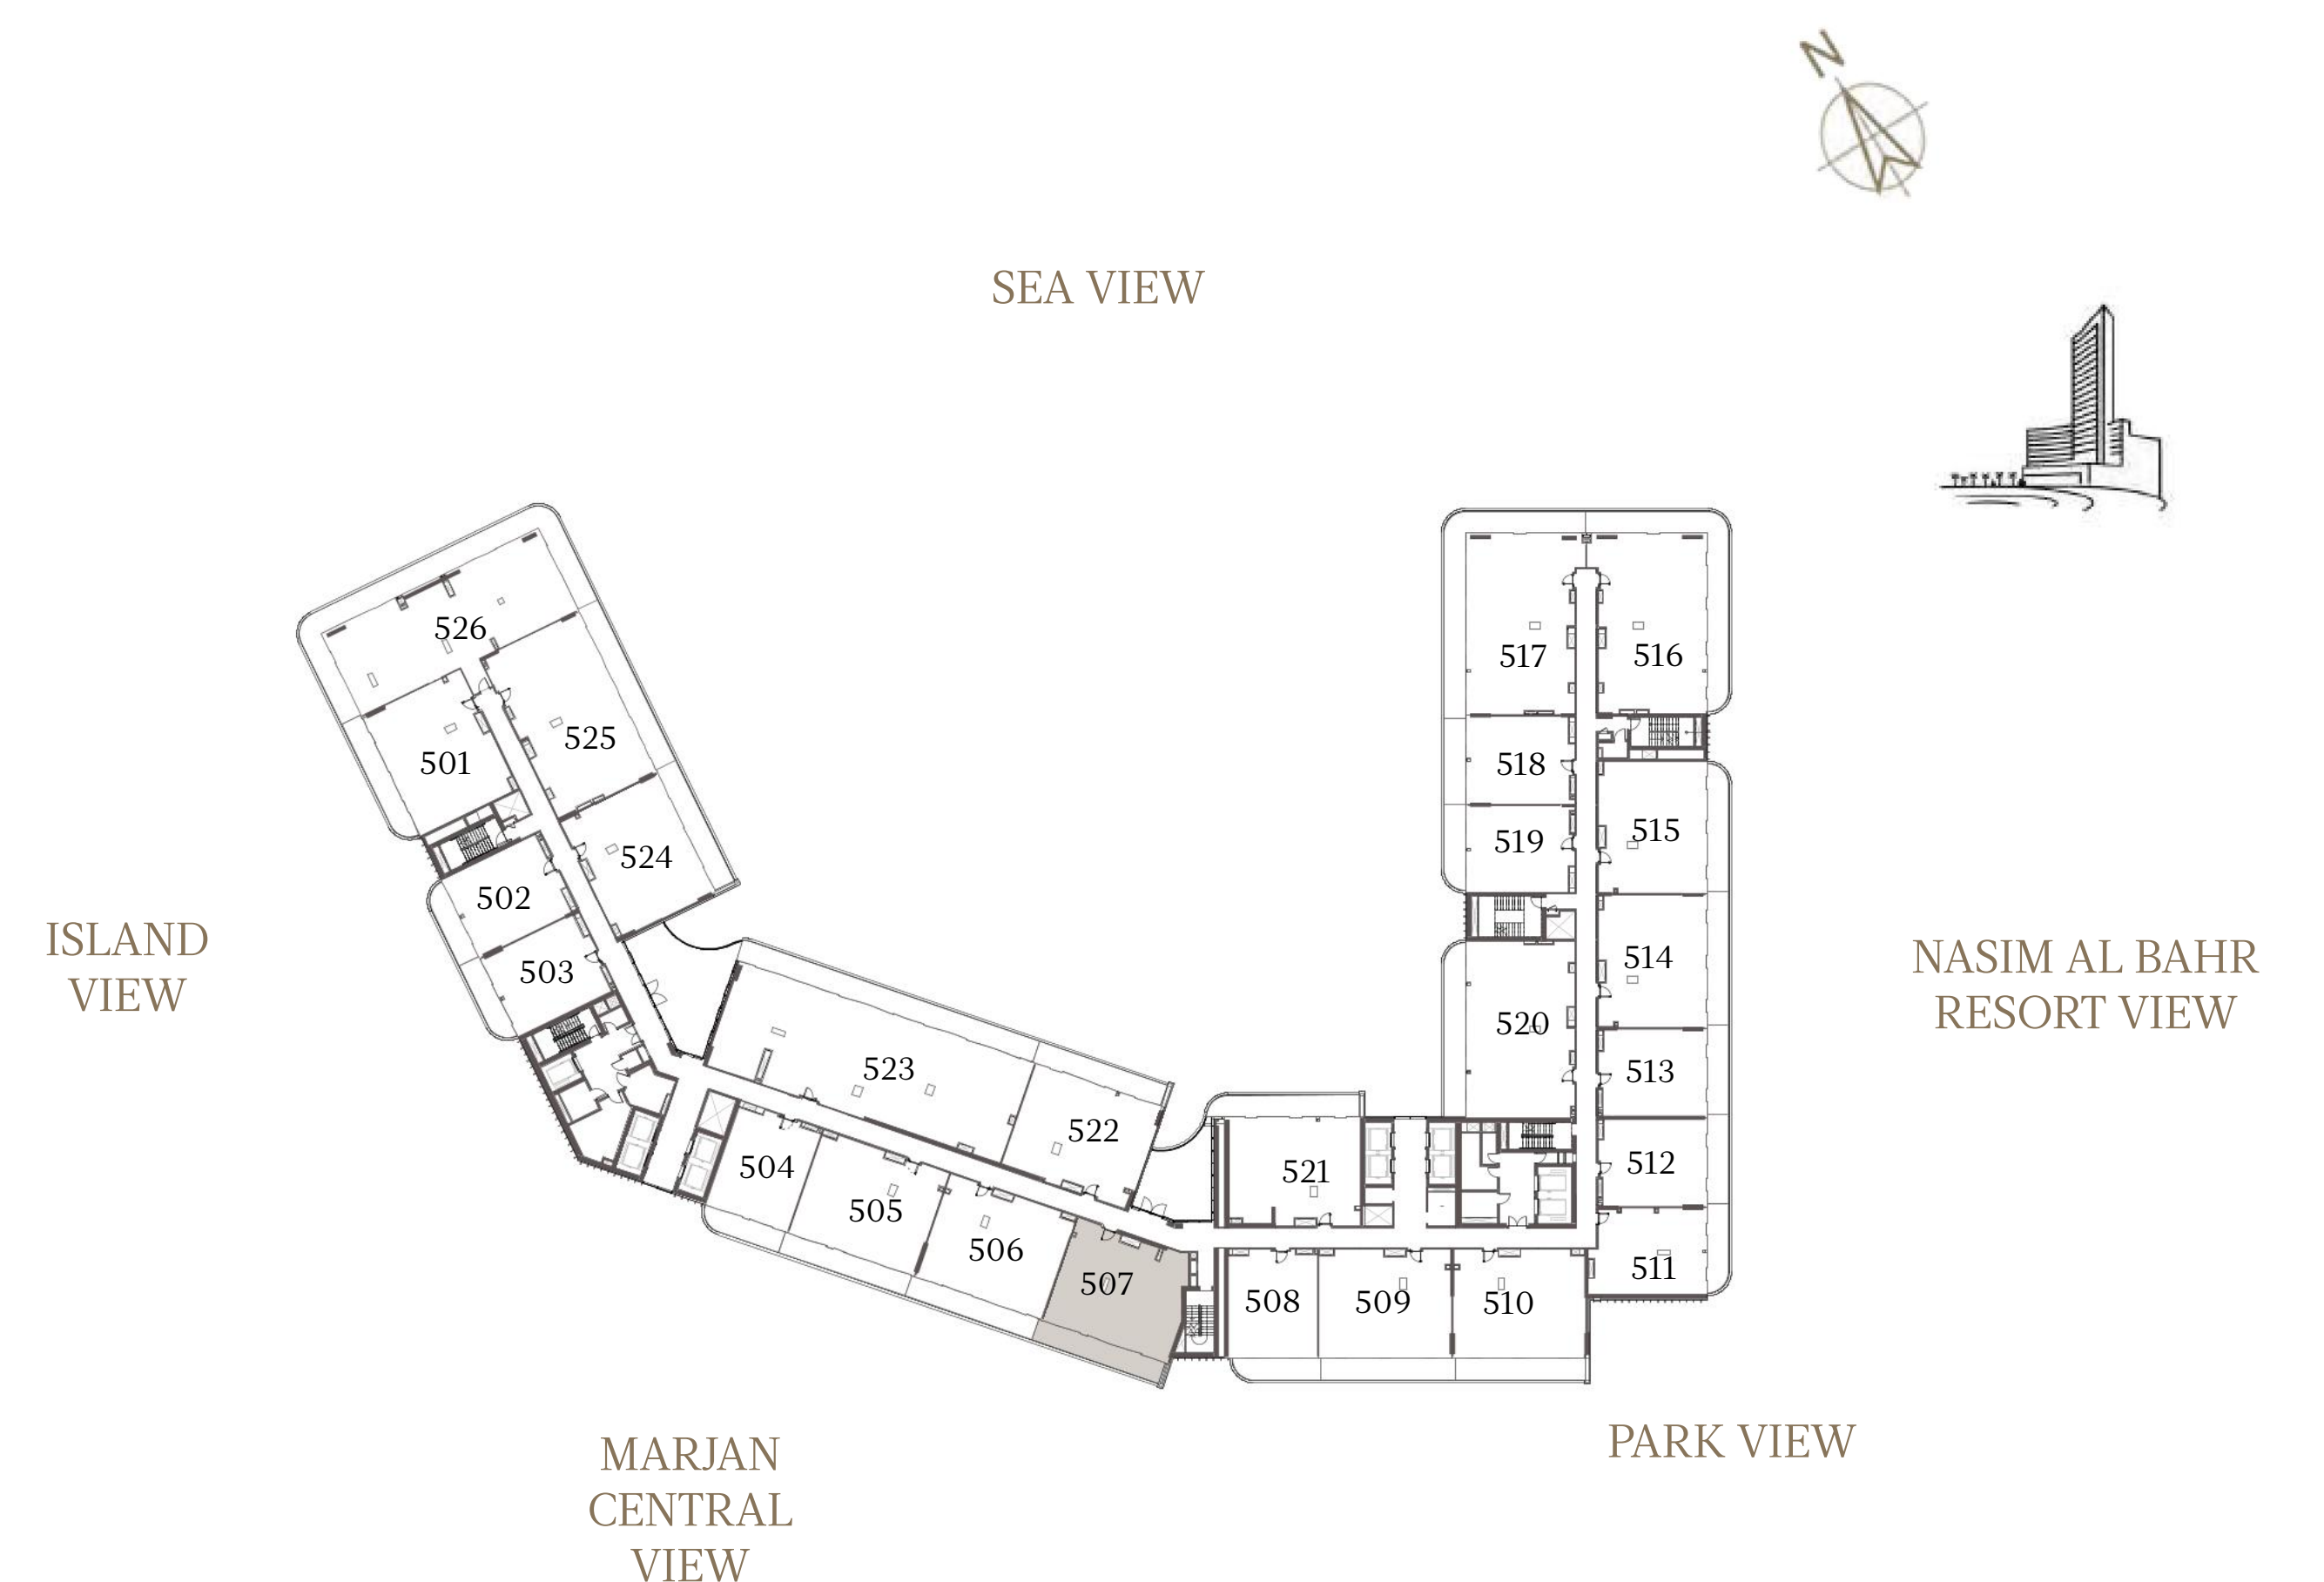

UNIT - 507

INTERNAL AREA	122.04	sq.m.	1313.63	sq.ft.
OUTDOOR AREA	26.81	sq.m.	288.58	sq.ft.
TOTAL AREA	148.85	sq.m.	1602.21	sq.ft.