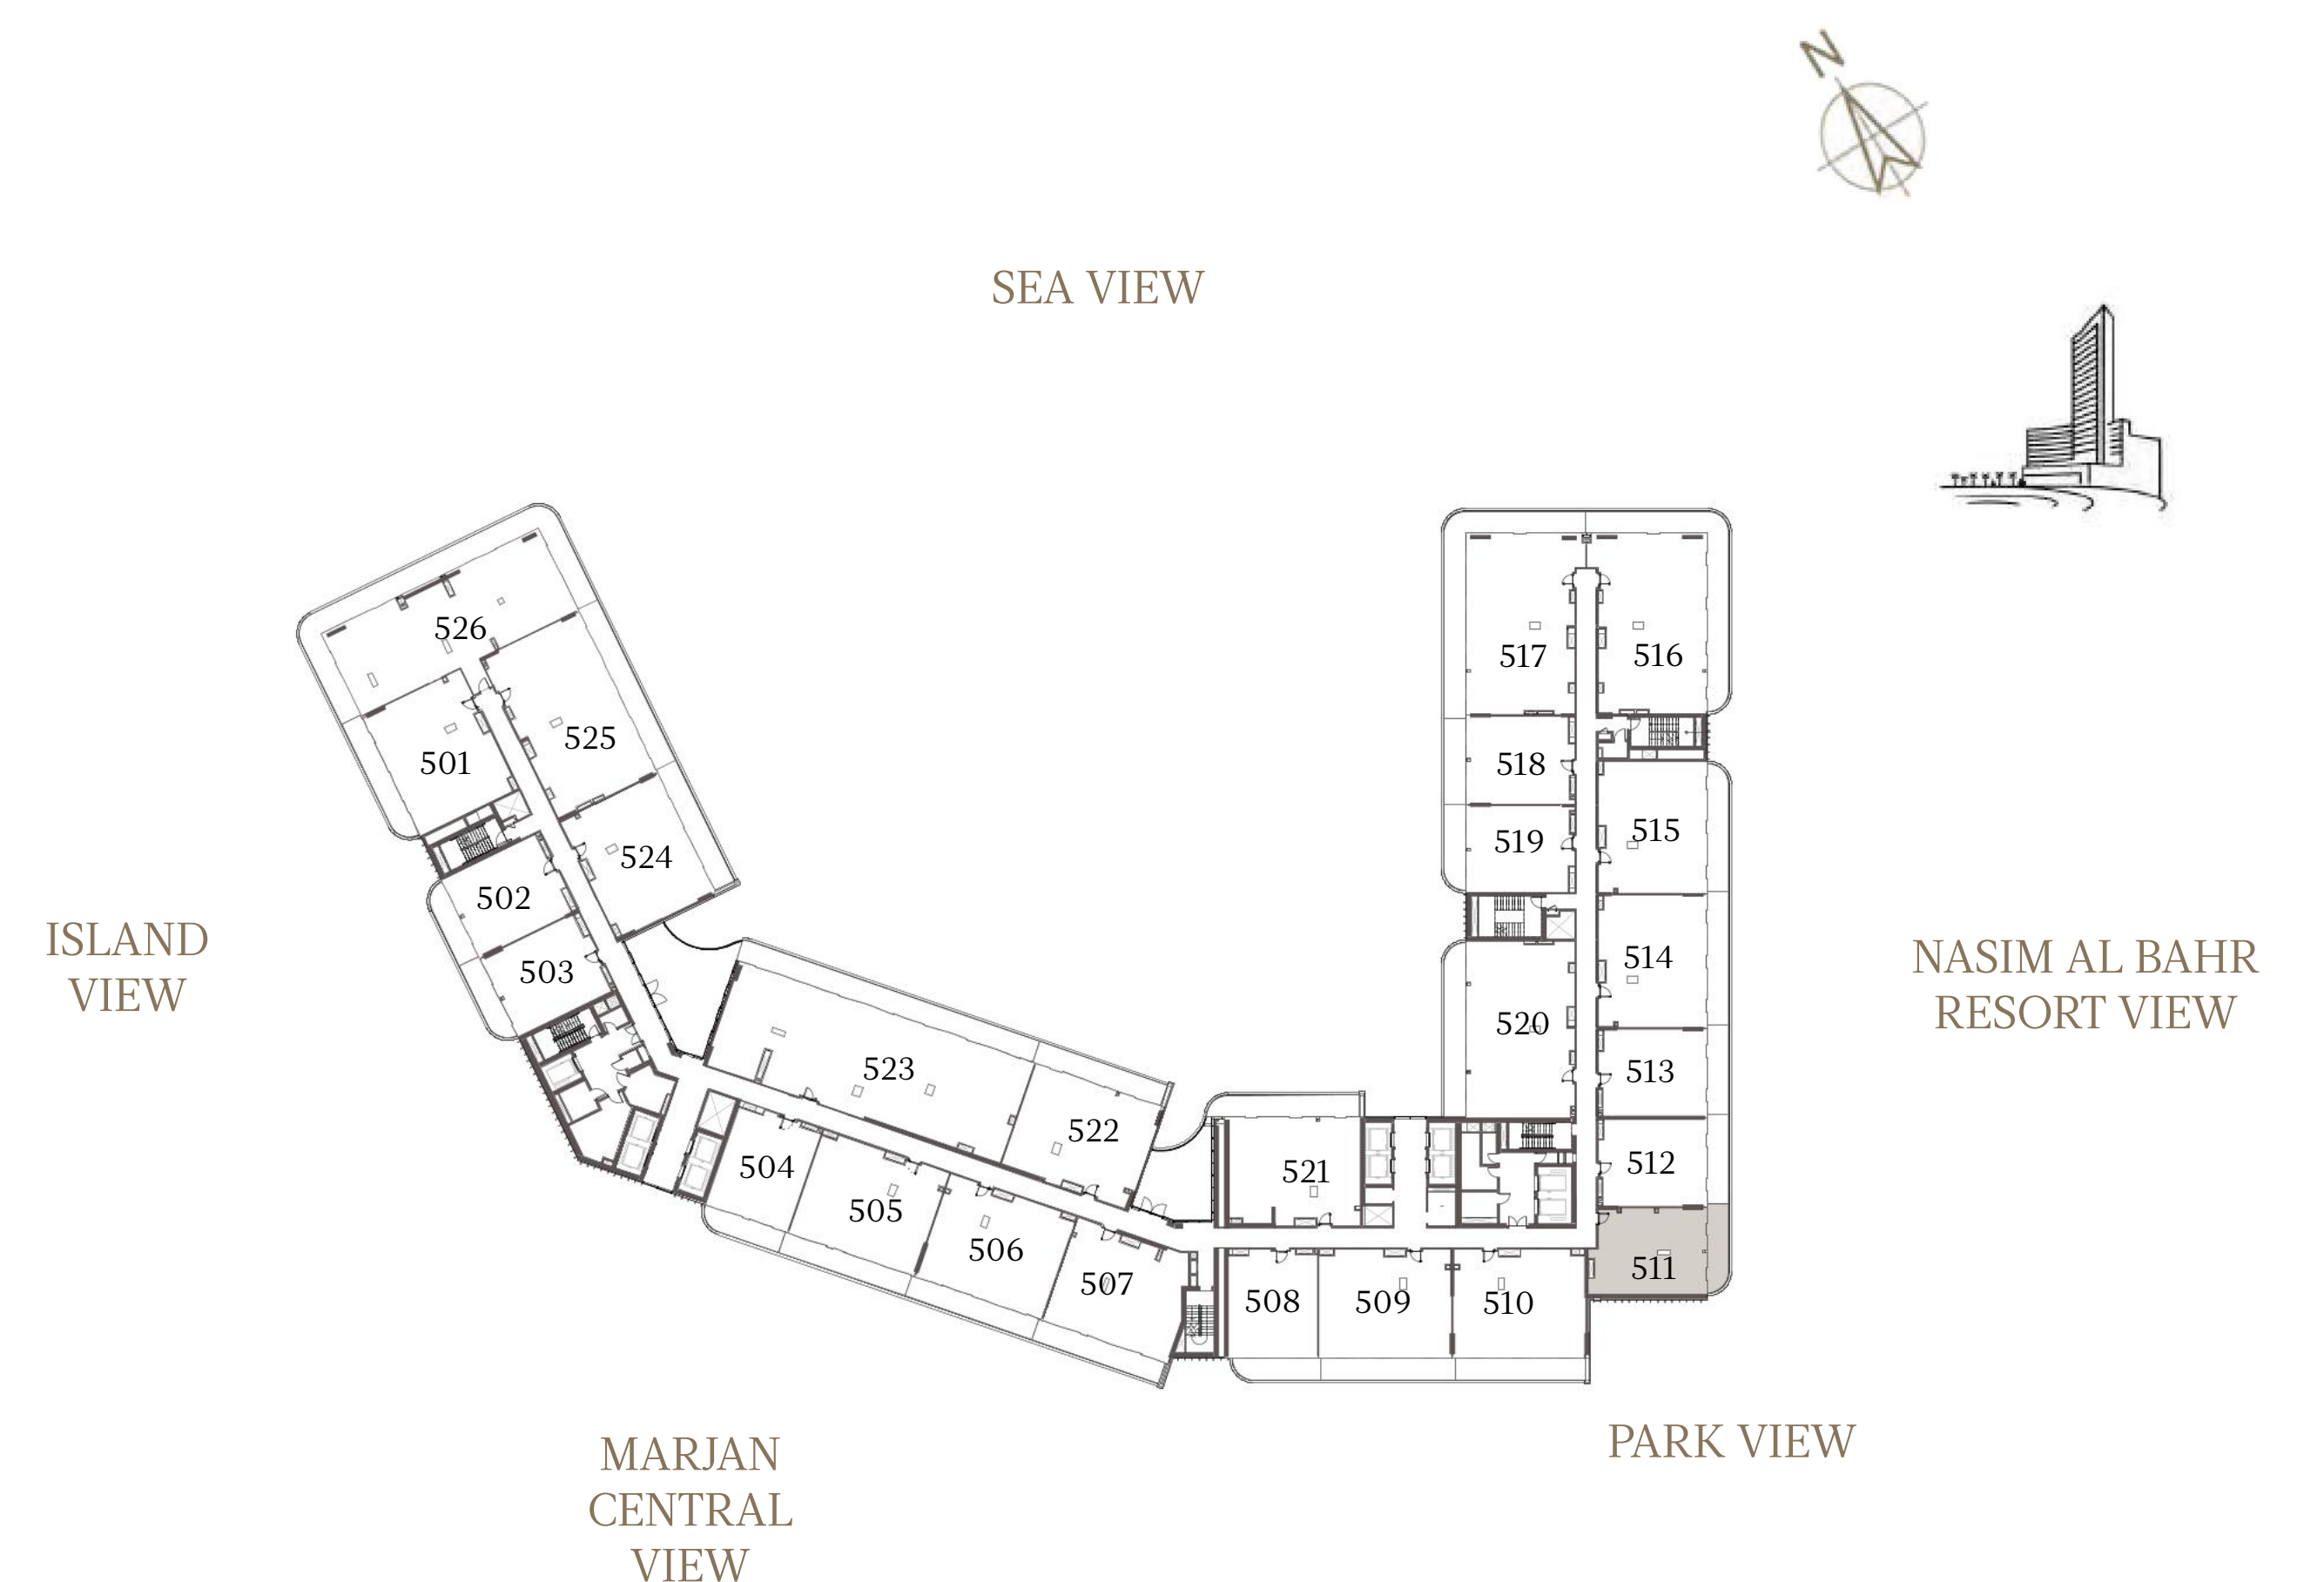

2 BEDROOM-1A

UNIT - 509

INTERNAL AREA	128.31	sq.m.	1381.12	sq.ft.
OUTDOOR AREA	26.30	sq.m.	283.09	sq.ft.
TOTAL AREA	154.61	sq.m.	1664.21	sq.ft.

2 BEDROOM-1A

UNIT - 510

INTERNAL AREA	128.25	sq.m.	1380.47	sq.ft.
OUTDOOR AREA	25.89	sq.m.	278.68	sq.ft.
TOTAL AREA	154.14	sq.m.	1659.15	sq.ft.

1 BEDROOM-CORNER 1

UNIT - 511

INTERNAL AREA	89.62 sq.m.	964.66 sq.ft.
OUTDOOR AREA	16.50 sq.m.	177.60 sq.ft.
TOTAL AREA	106.12 sq.m.	1142.27 sq.ft.

1 BEDROOM-1A

UNIT - 512

INTERNAL AREA	85.13 sq.m.	916.33 sq.ft.
OUTDOOR AREA	17.54 sq.m.	188.80 sq.ft.
TOTAL AREA	102.67 sq.m.	1105.13 sq.ft.