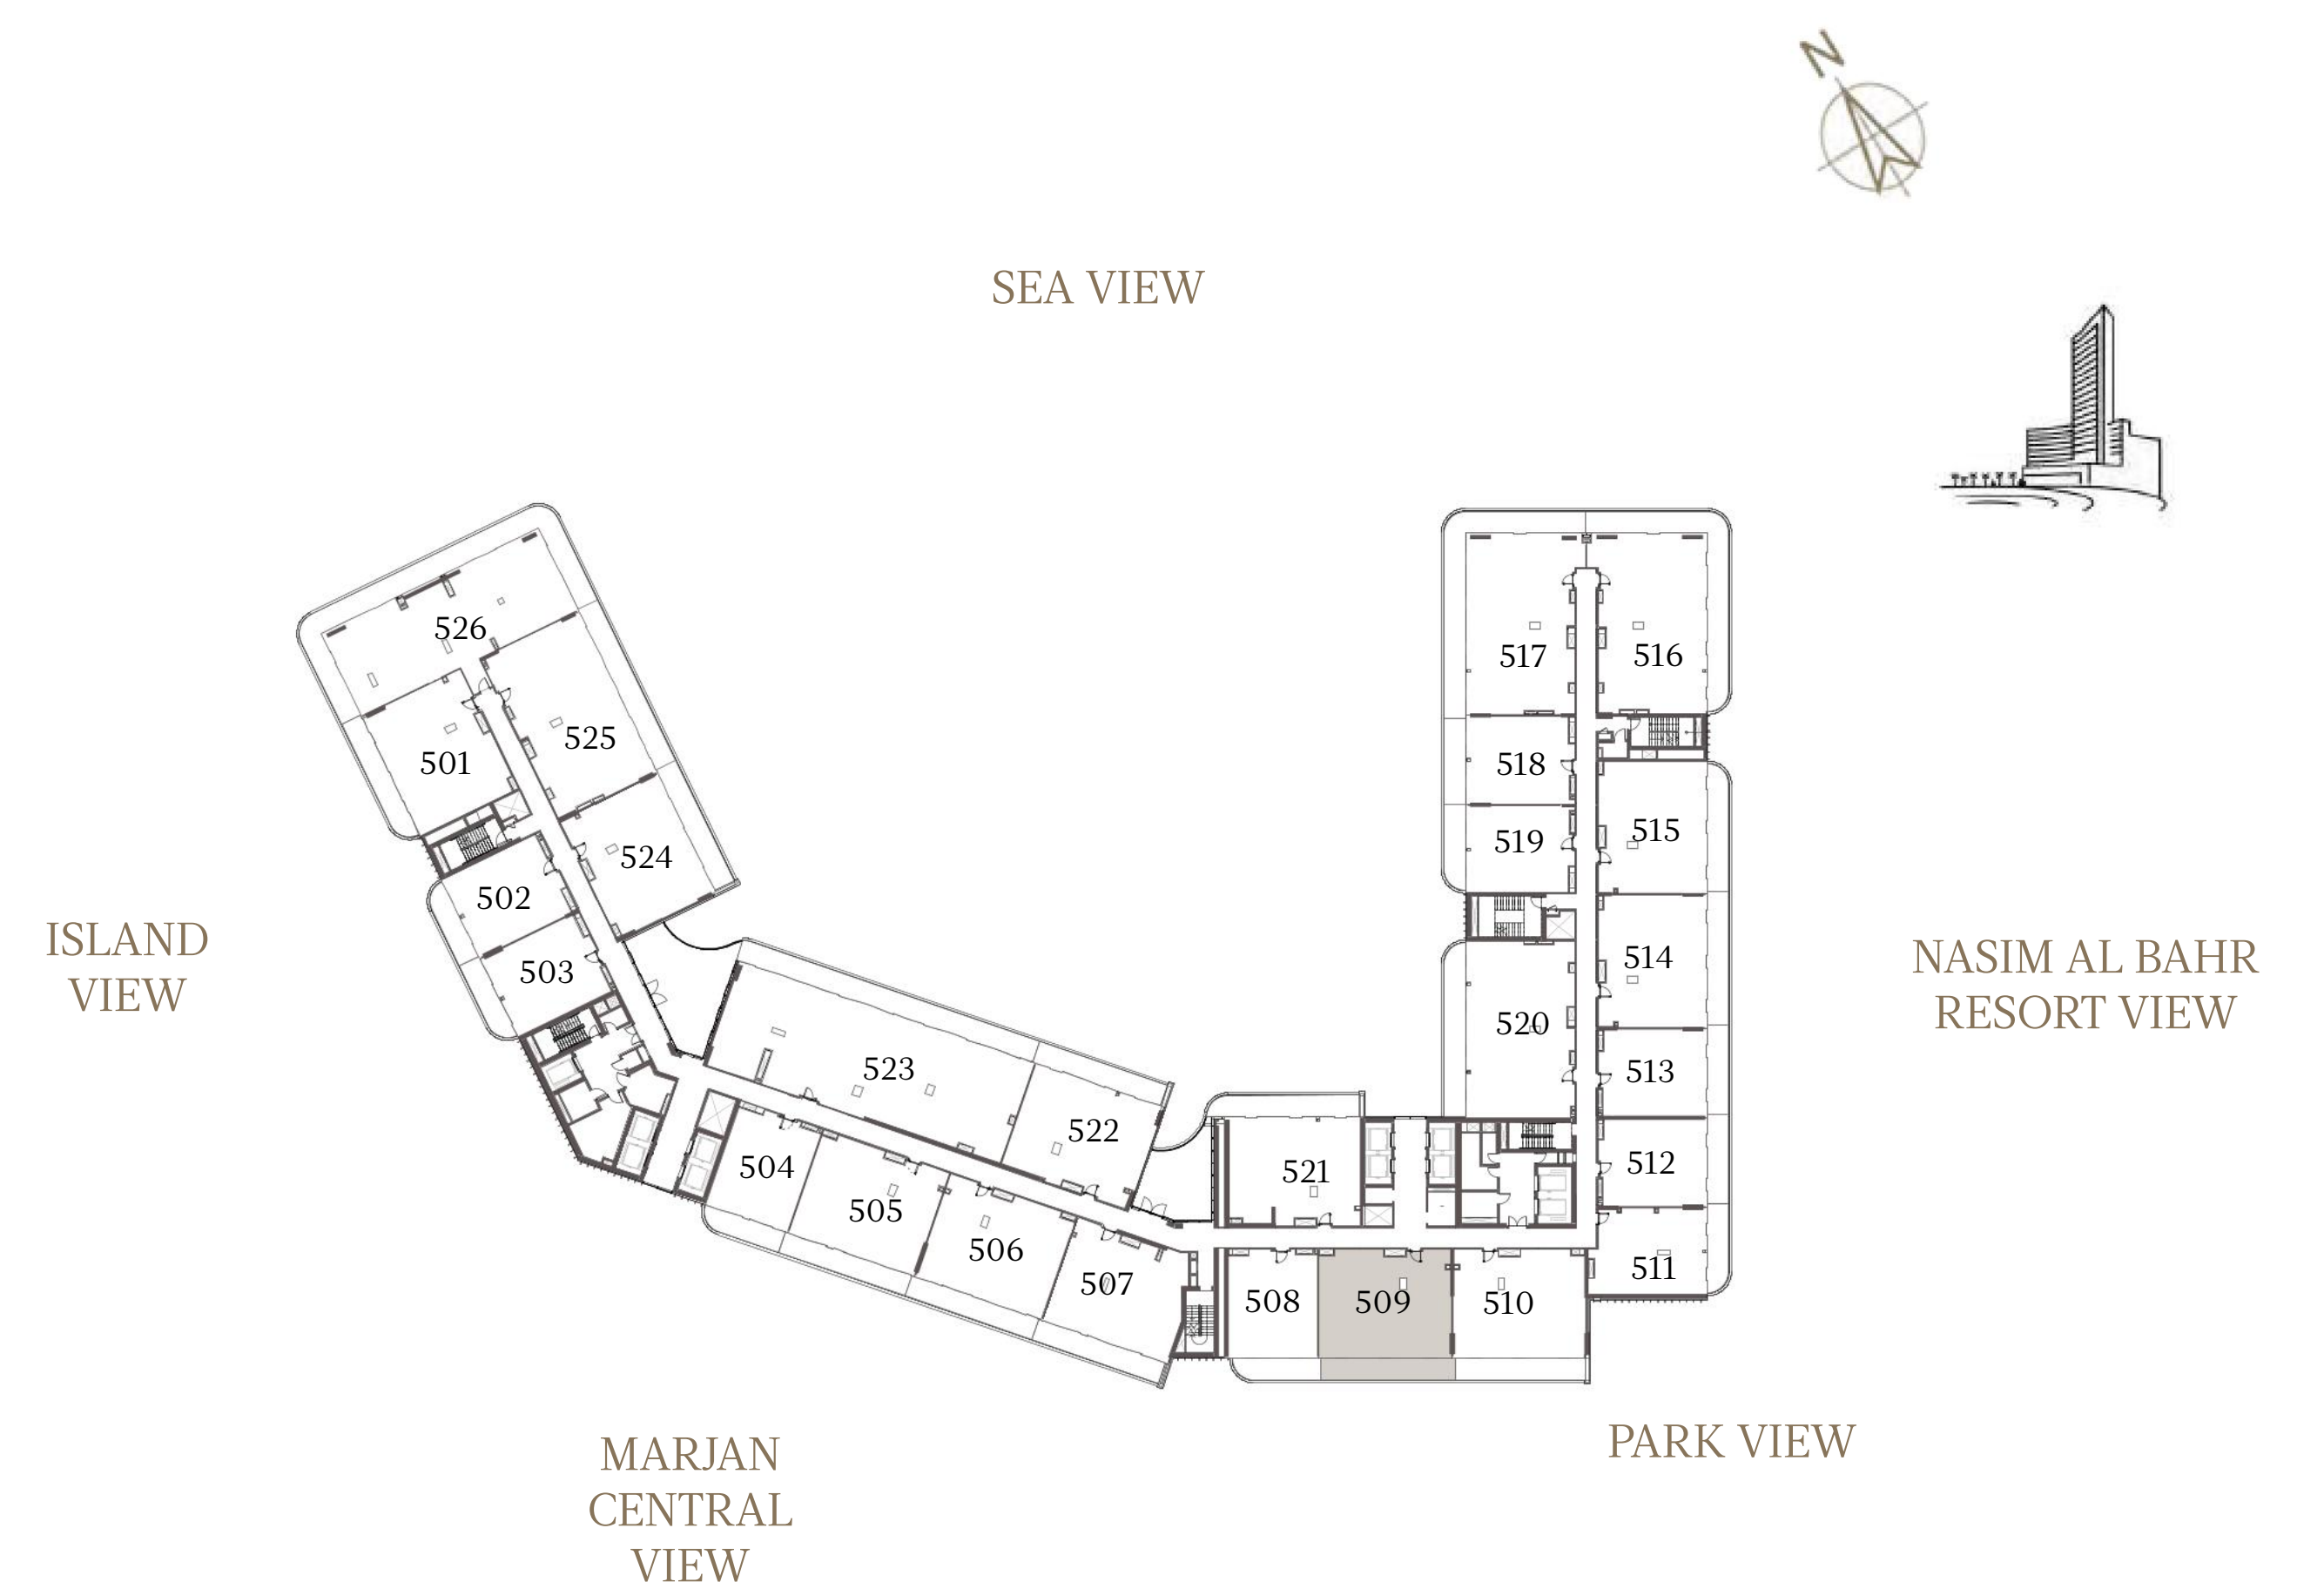

2 BEDROOM-2

UNIT - 507

INTERNAL AREA	122.04	sq.m.	1313.63	sq.ft.
OUTDOOR AREA	26.81	sq.m.	288.58	sq.ft.
TOTAL AREA	148.85	sq.m.	1602.21	sq.ft.

1 BEDROOM-1A

UNIT - 508

INTERNAL AREA	89.42 sq.m.	962.51 sq.ft.
OUTDOOR AREA	16.50 sq.m.	177.60 sq.ft.
TOTAL AREA	105.92 sq.m.	1140.11 sq.ft.

2 BEDROOM-1A

UNIT - 509

INTERNAL AREA	128.31	sq.m.	1381.12	sq.ft.
OUTDOOR AREA	26.30	sq.m.	283.09	sq.ft.
TOTAL AREA	154.61	sq.m.	1664.21	sq.ft.

2 BEDROOM-1A

UNIT - 510

INTERNAL AREA	128.25	sq.m.	1380.47	sq.ft.
OUTDOOR AREA	25.89	sq.m.	278.68	sq.ft.
TOTAL AREA	154.14	sq.m.	1659.15	sq.ft.