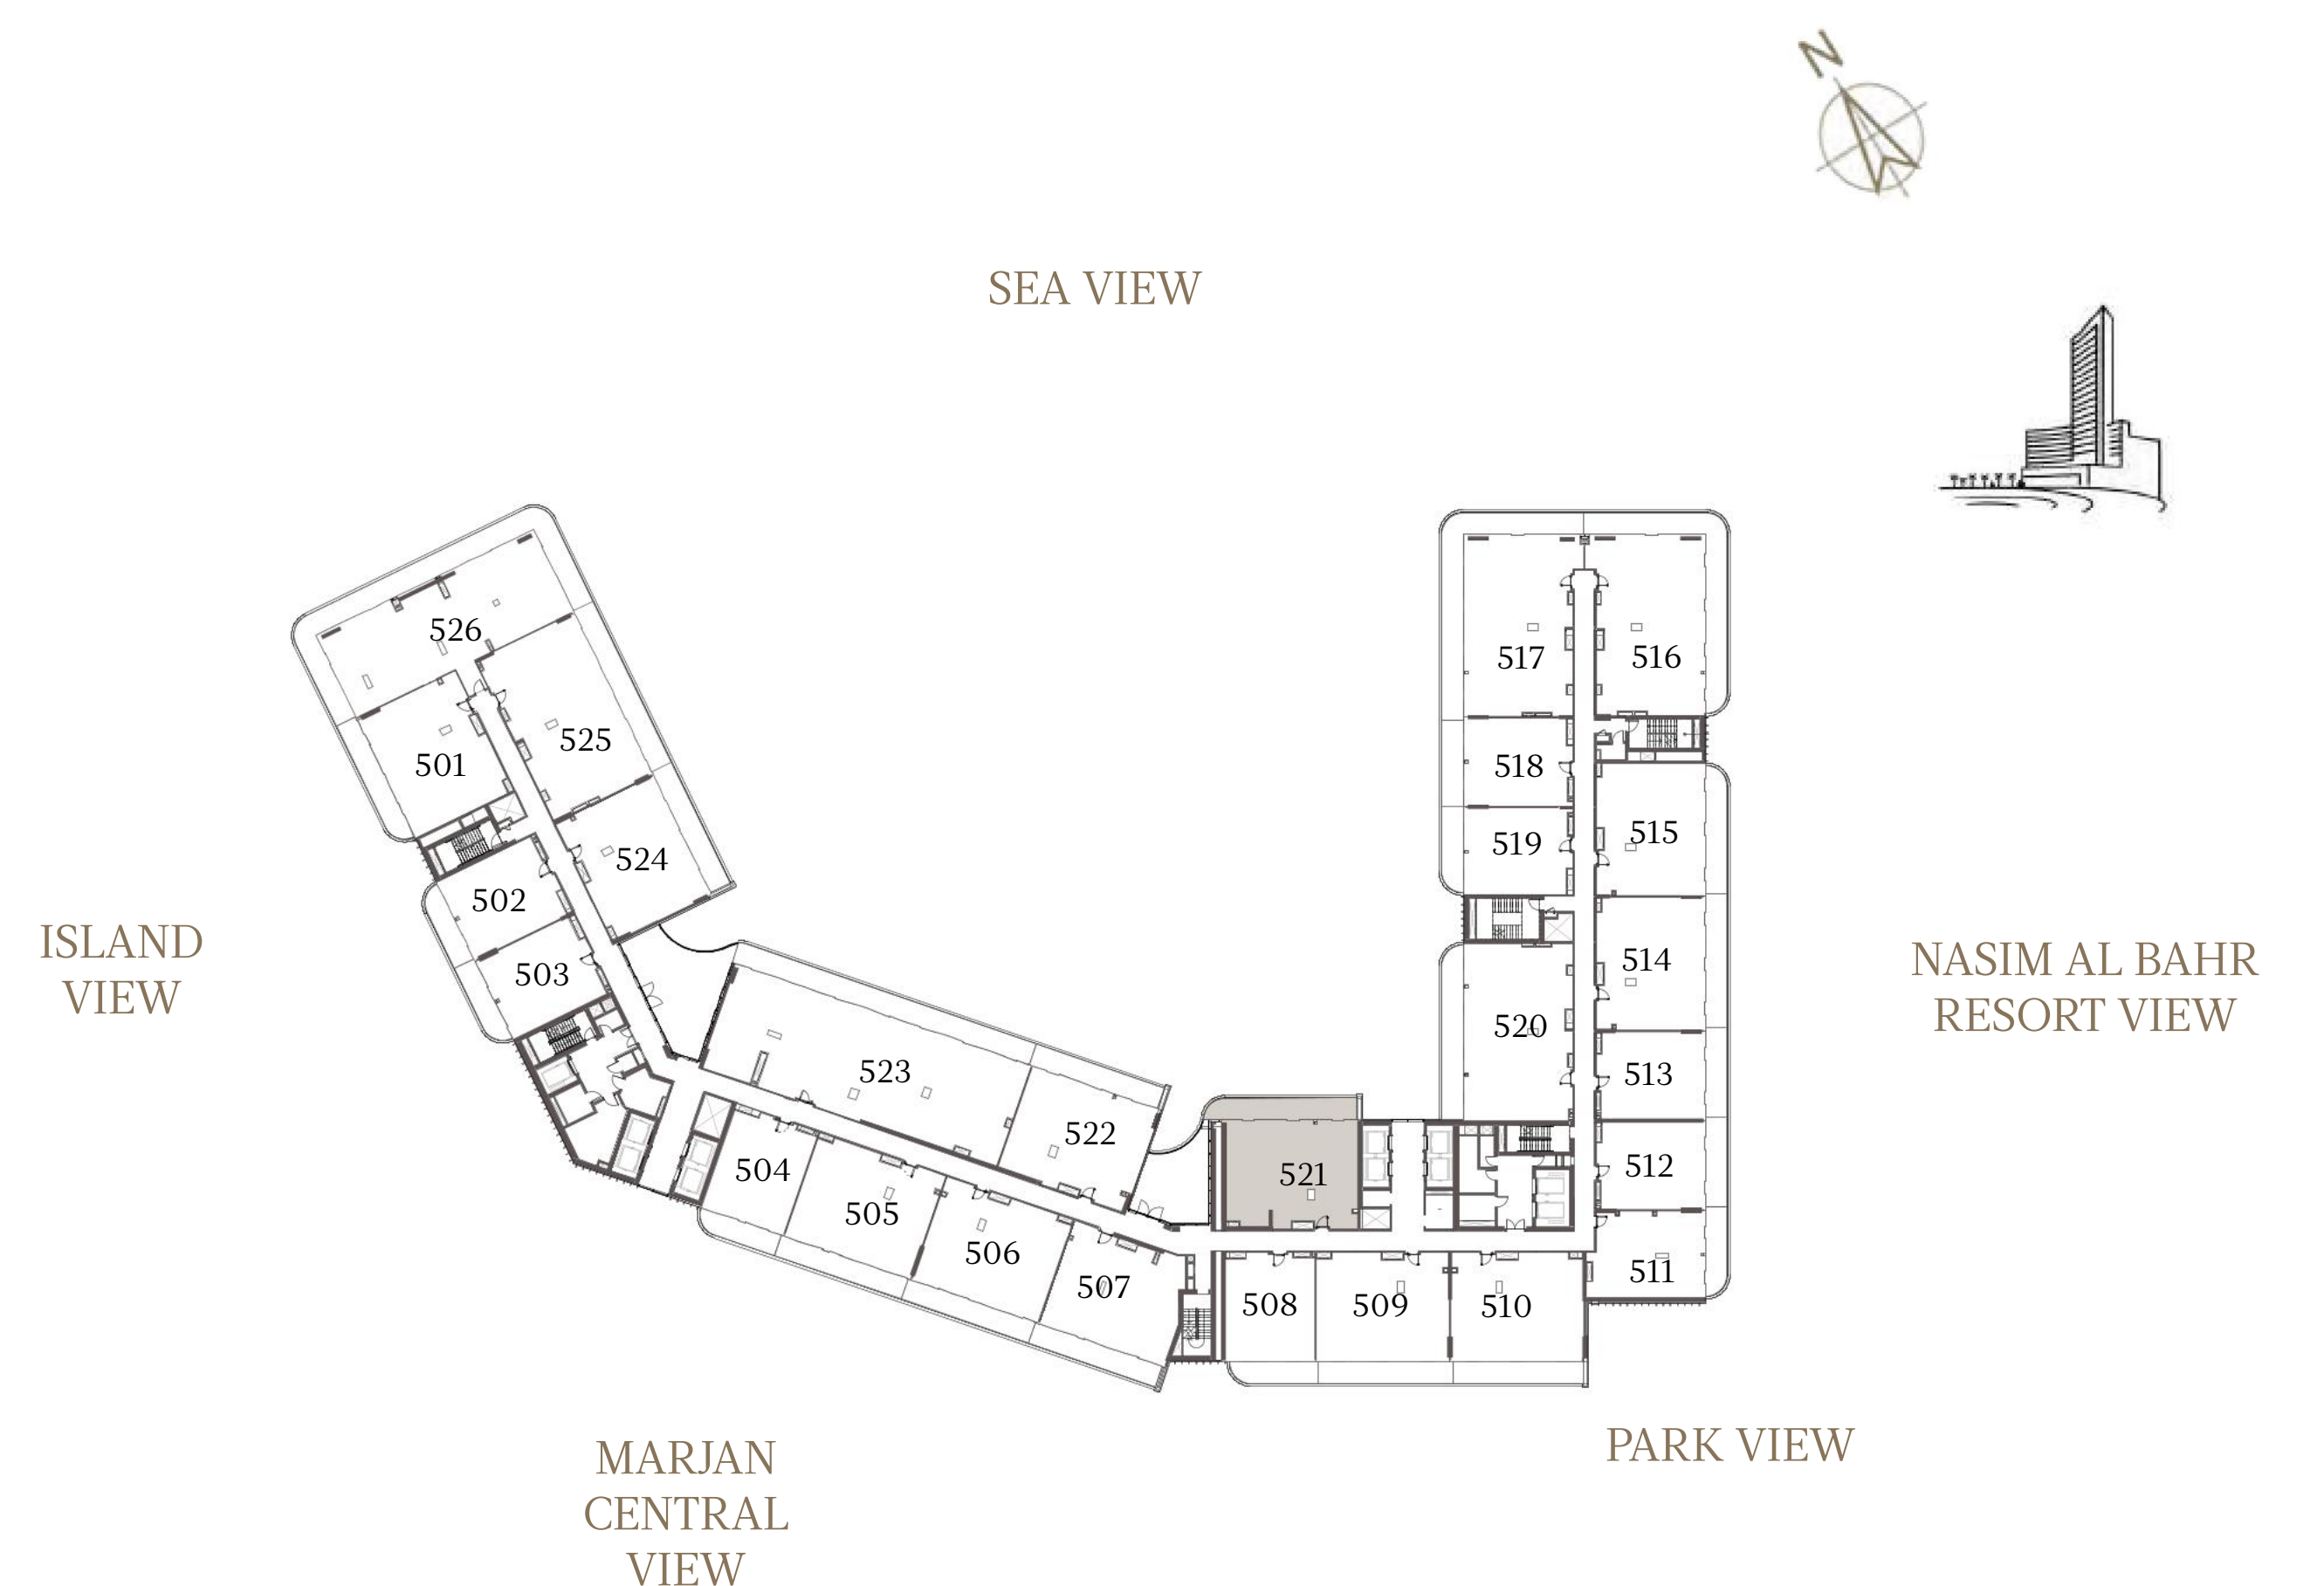

UNIT - 521

INTERNAL AREA	129.08	sq.m.	1389.41	sq.ft.
OUTDOOR AREA	29.51	sq.m.	317.64	sq.ft.
TOTAL AREA	158.59	sq.m.	1707.05	sq.ft.