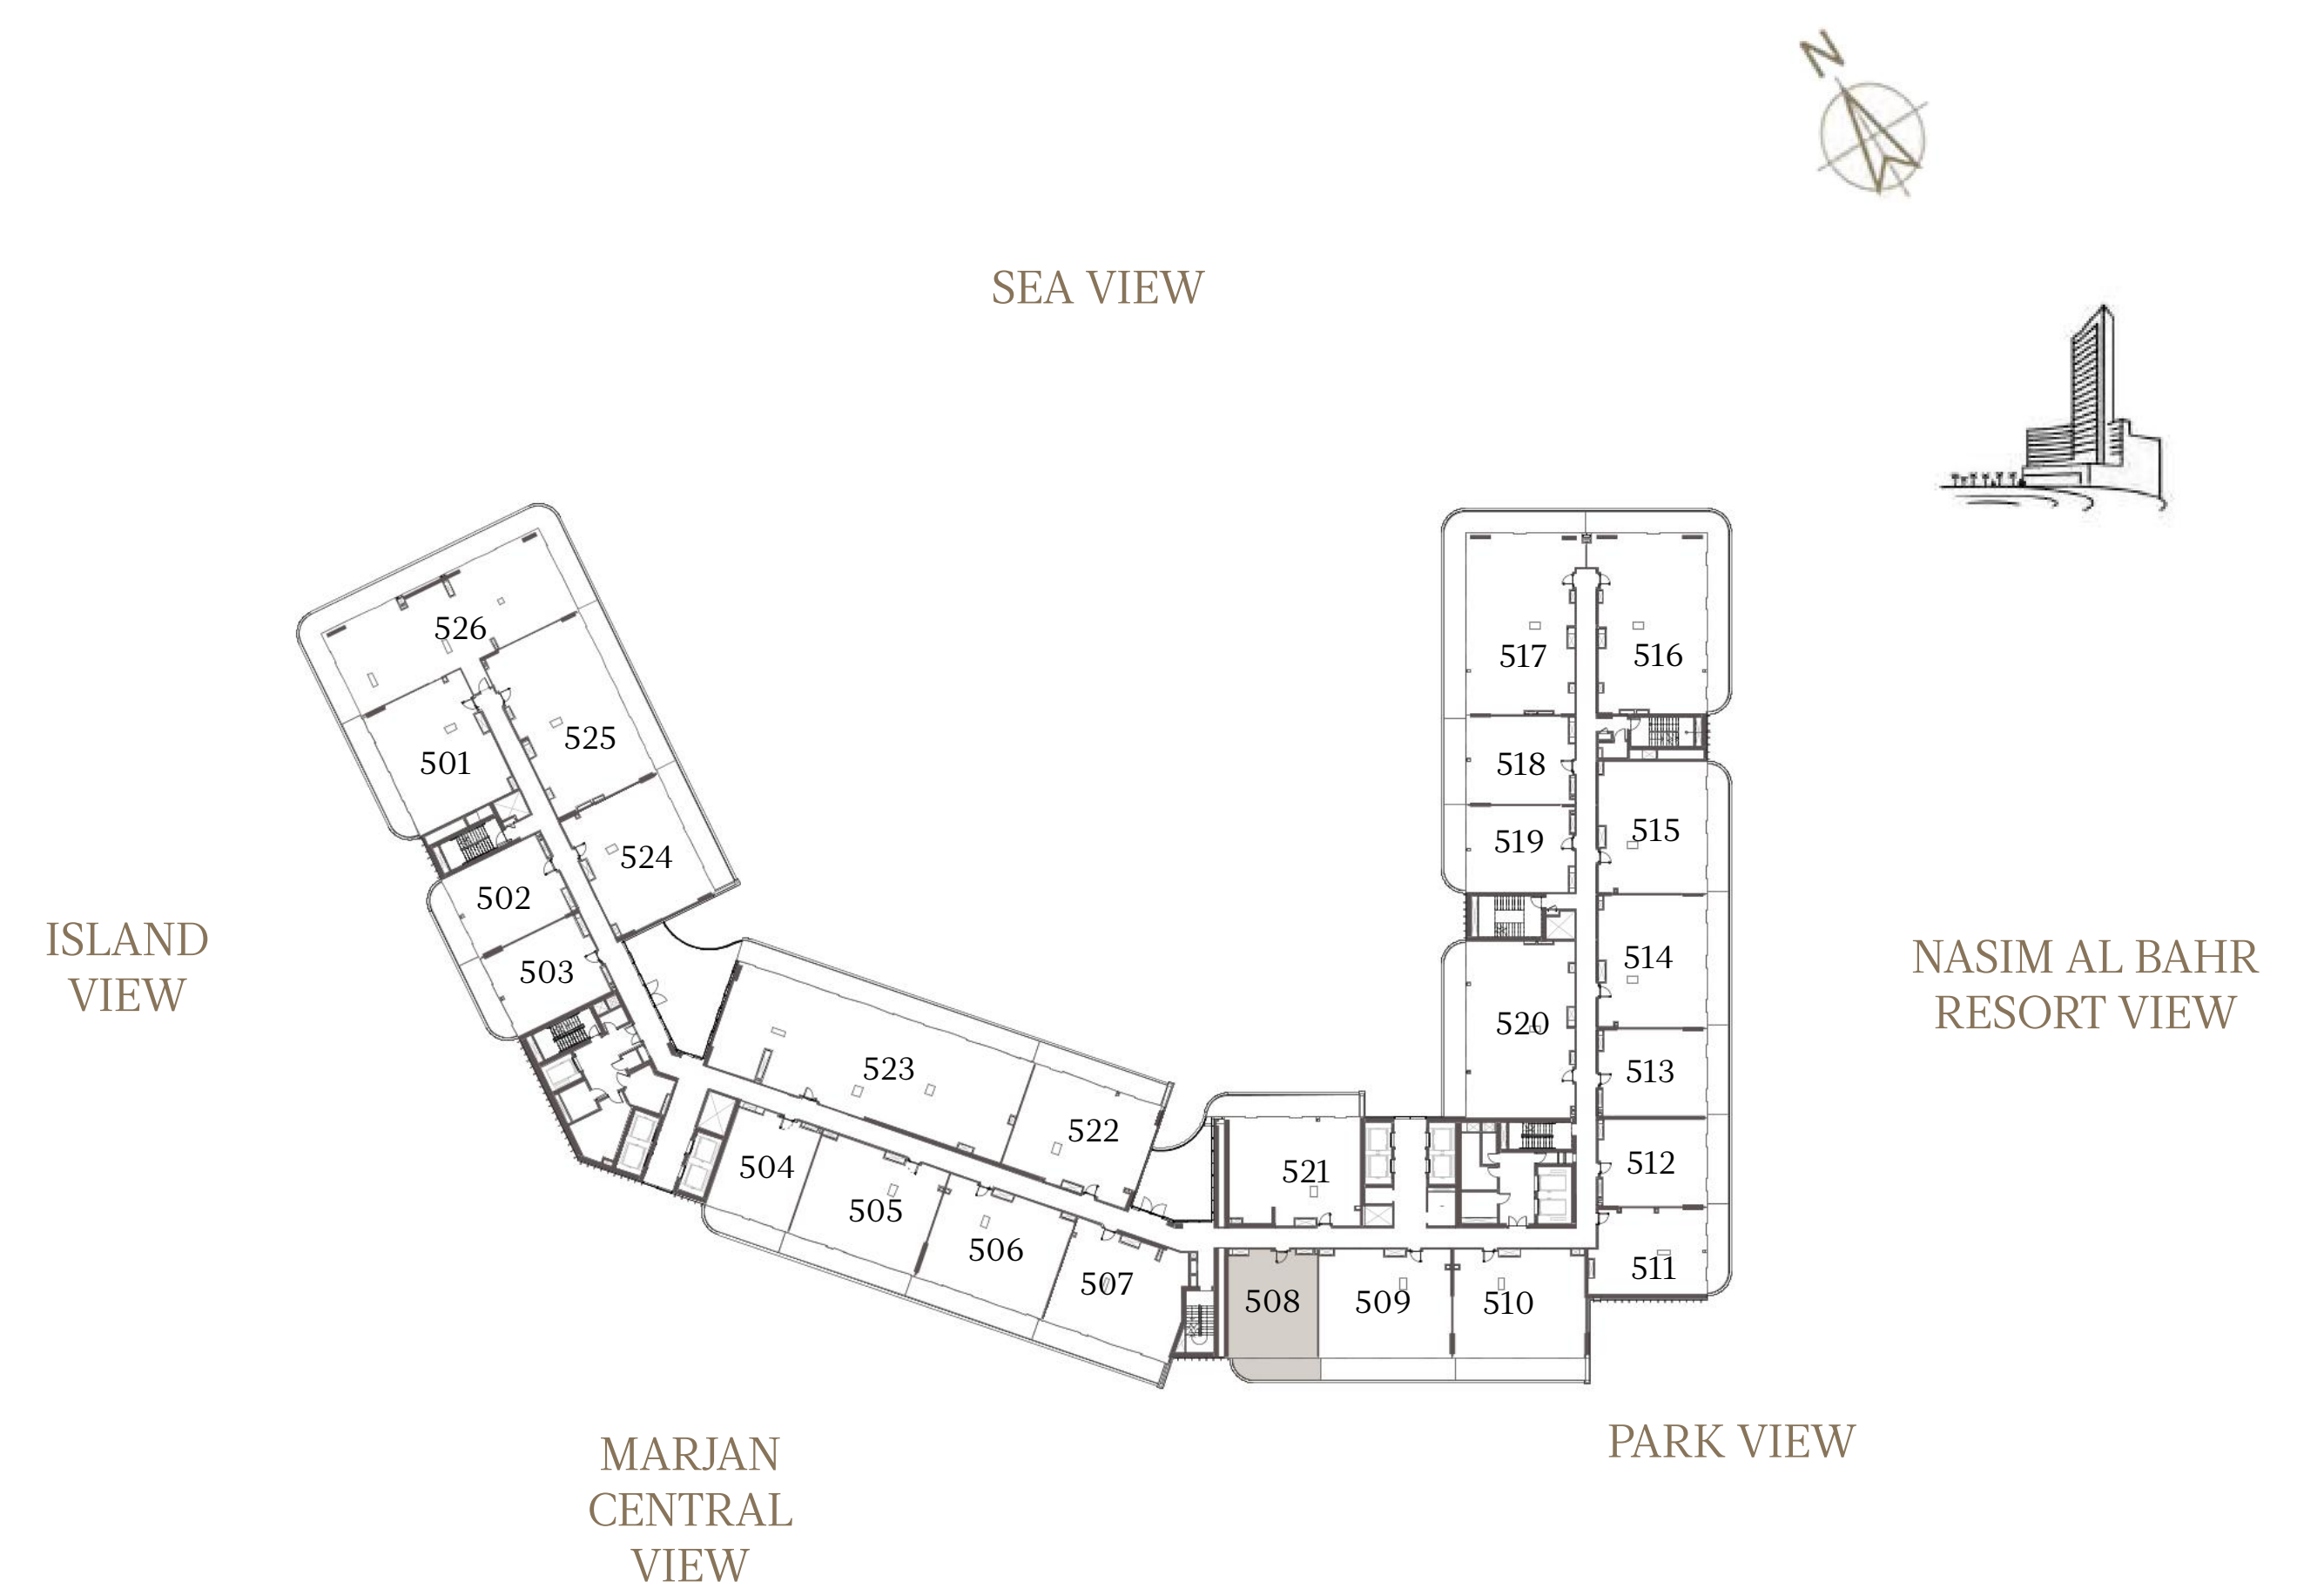

2 BEDROOM-2

UNIT - 507

INTERNAL AREA	122.04	sq.m.	1313.63	sq.ft.
OUTDOOR AREA	26.81	sq.m.	288.58	sq.ft.
TOTAL AREA	148.85	sq.m.	1602.21	sq.ft.

1 BEDROOM-1A

UNIT - 508

INTERNAL AREA	89.42 sq.m.	962.51 sq.ft.
OUTDOOR AREA	16.50 sq.m.	177.60 sq.ft.
TOTAL AREA	105.92 sq.m.	1140.11 sq.ft.