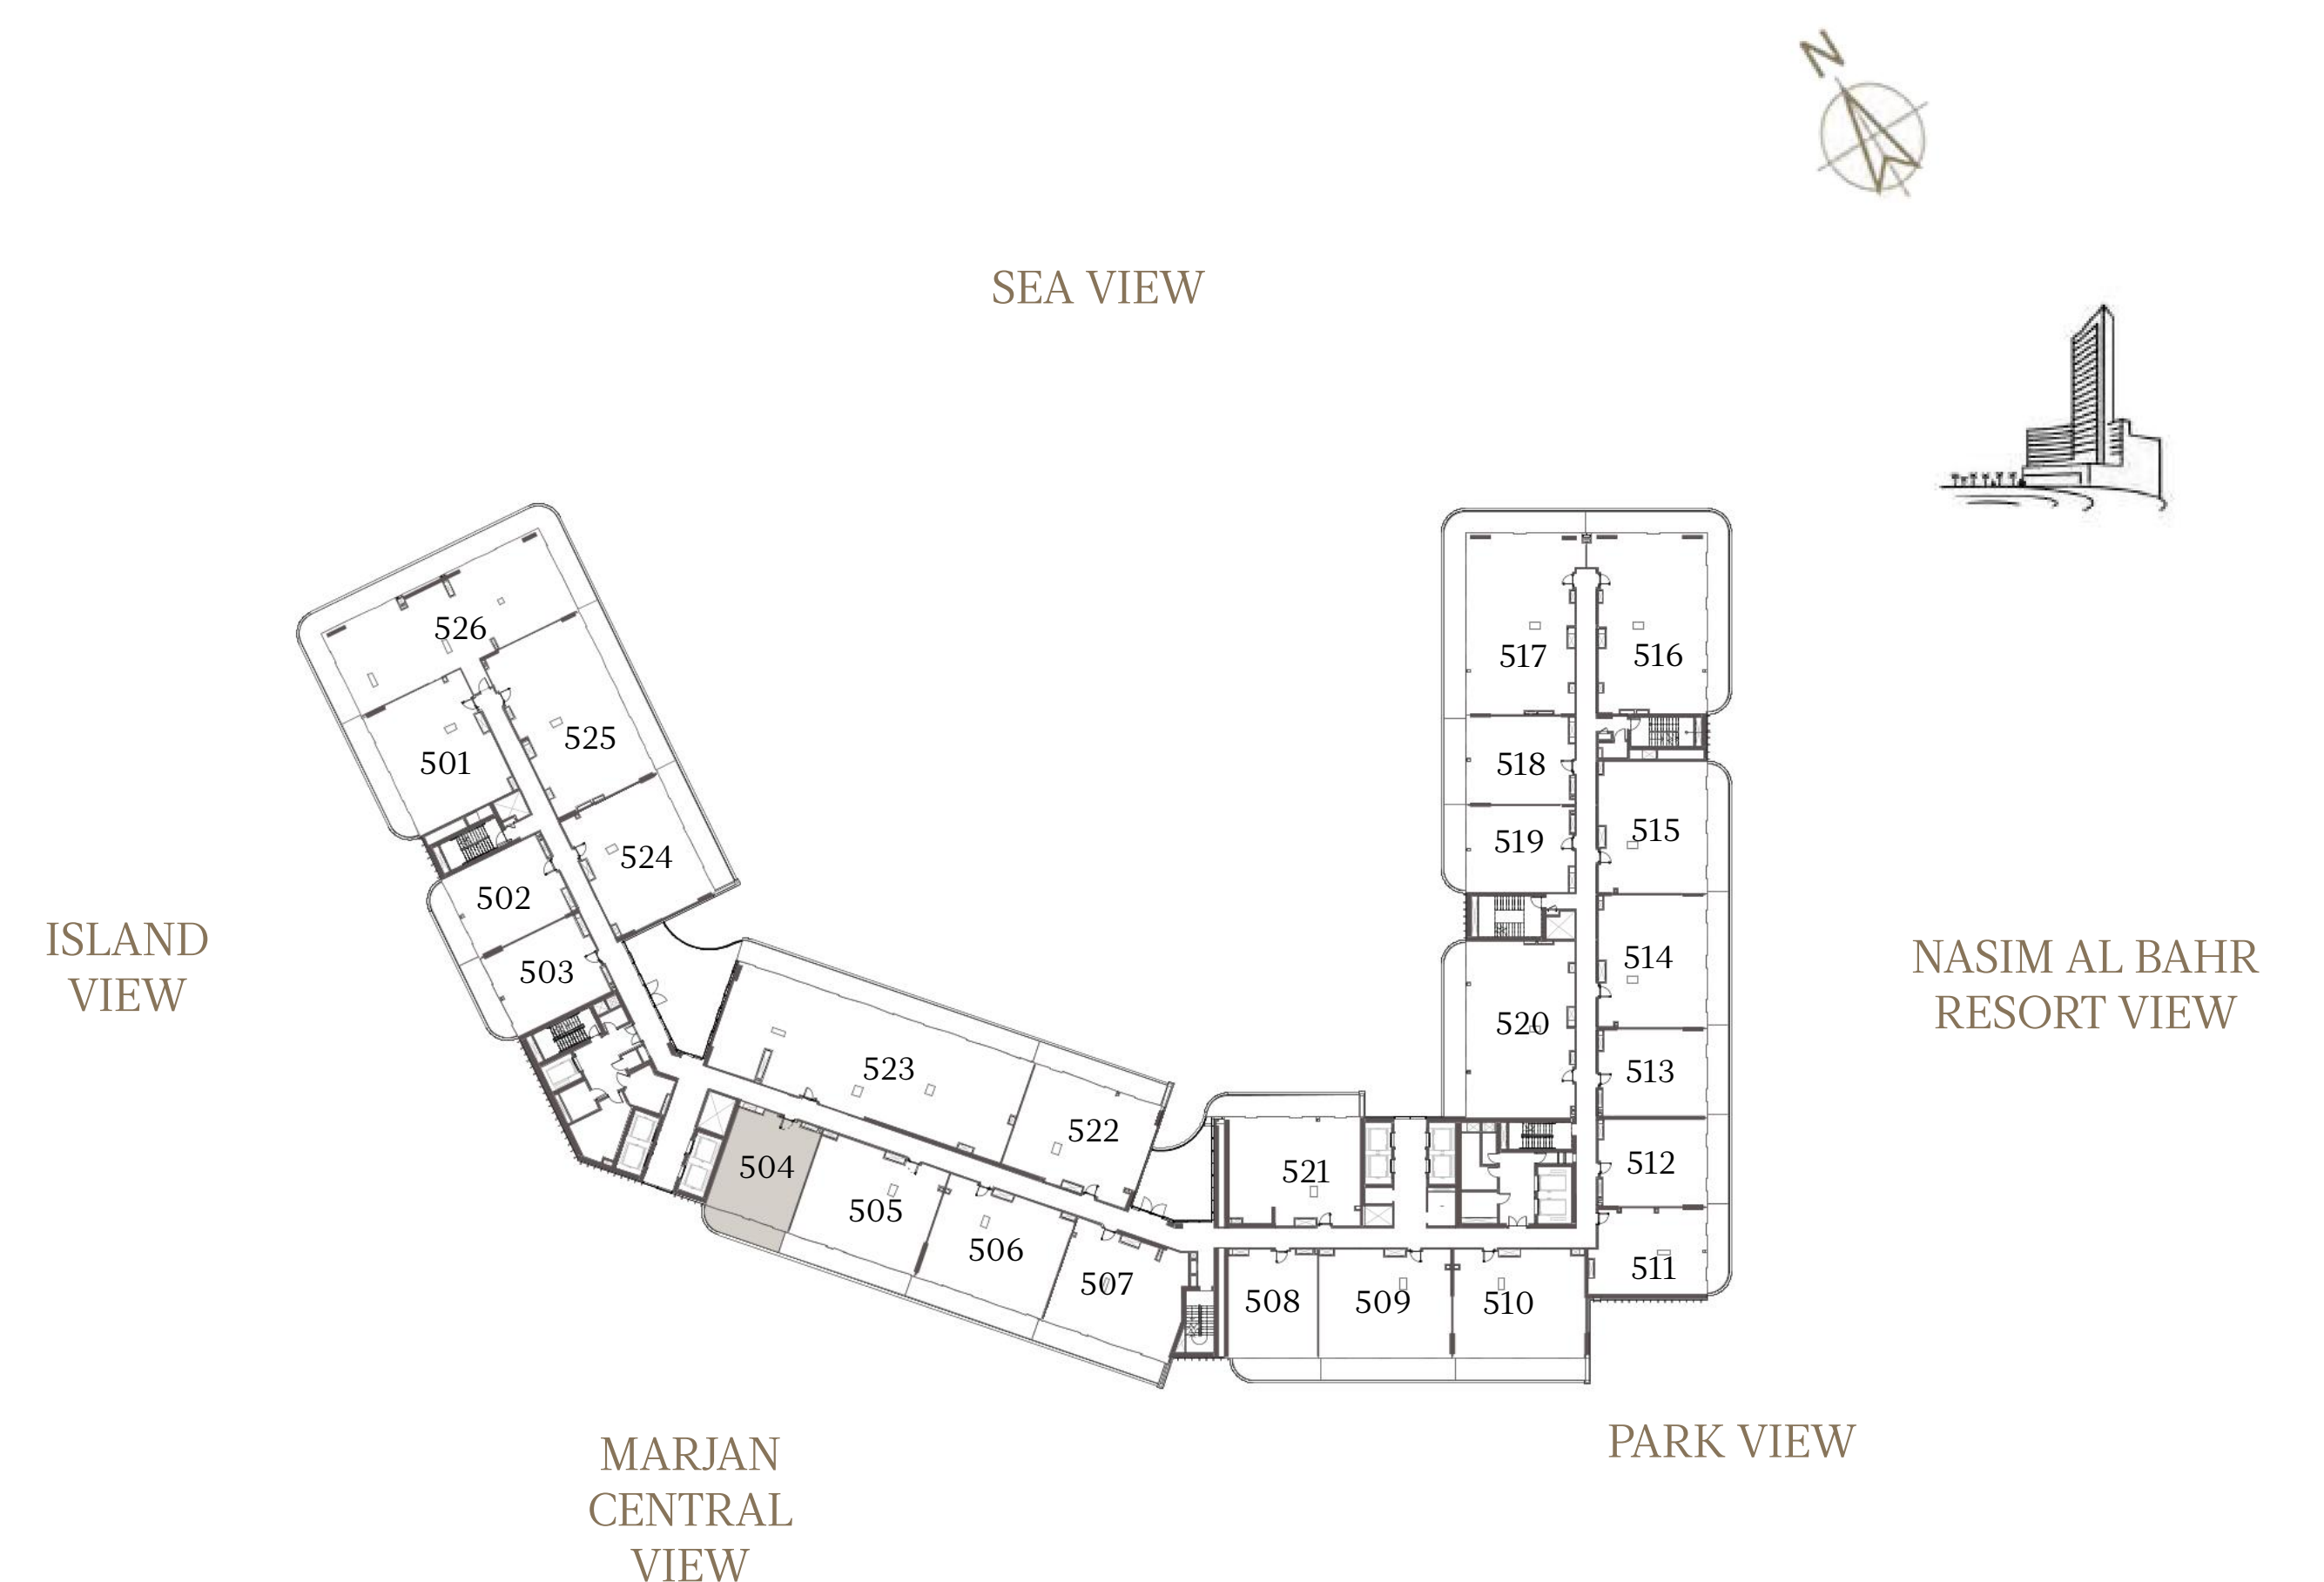

1 BEDROOM-1A

UNIT - 503

INTERNAL AREA	82.77 sq.m.	890.93 sq.ft.
OUTDOOR AREA	16.45 sq.m.	177.07 sq.ft.
TOTAL AREA	99.22 sq.m.	1068.00 sq.ft.

1 BEDROOM-1A

UNIT - 504

INTERNAL AREA	83.35 sq.m.	897.17 sq.ft.
OUTDOOR AREA	15.64 sq.m.	168.35 sq.ft.
TOTAL AREA	98.99 sq.m.	1065.52 sq.ft.

2 BEDROOM-1A

UNIT - 505

INTERNAL AREA	128.37	sq.m.	1381.76	sq.ft.
OUTDOOR AREA	26.30	sq.m.	283.09	sq.ft.
TOTAL AREA	154.67	sq.m.	1664.85	sq.ft.

2 BEDROOM-1A

UNIT - 506

INTERNAL AREA	128.36	sq.m.	1381.66	sq.ft.
OUTDOOR AREA	26.30	sq.m.	283.09	sq.ft.
TOTAL AREA	154.66	sq.m.	1664.75	sq.ft.