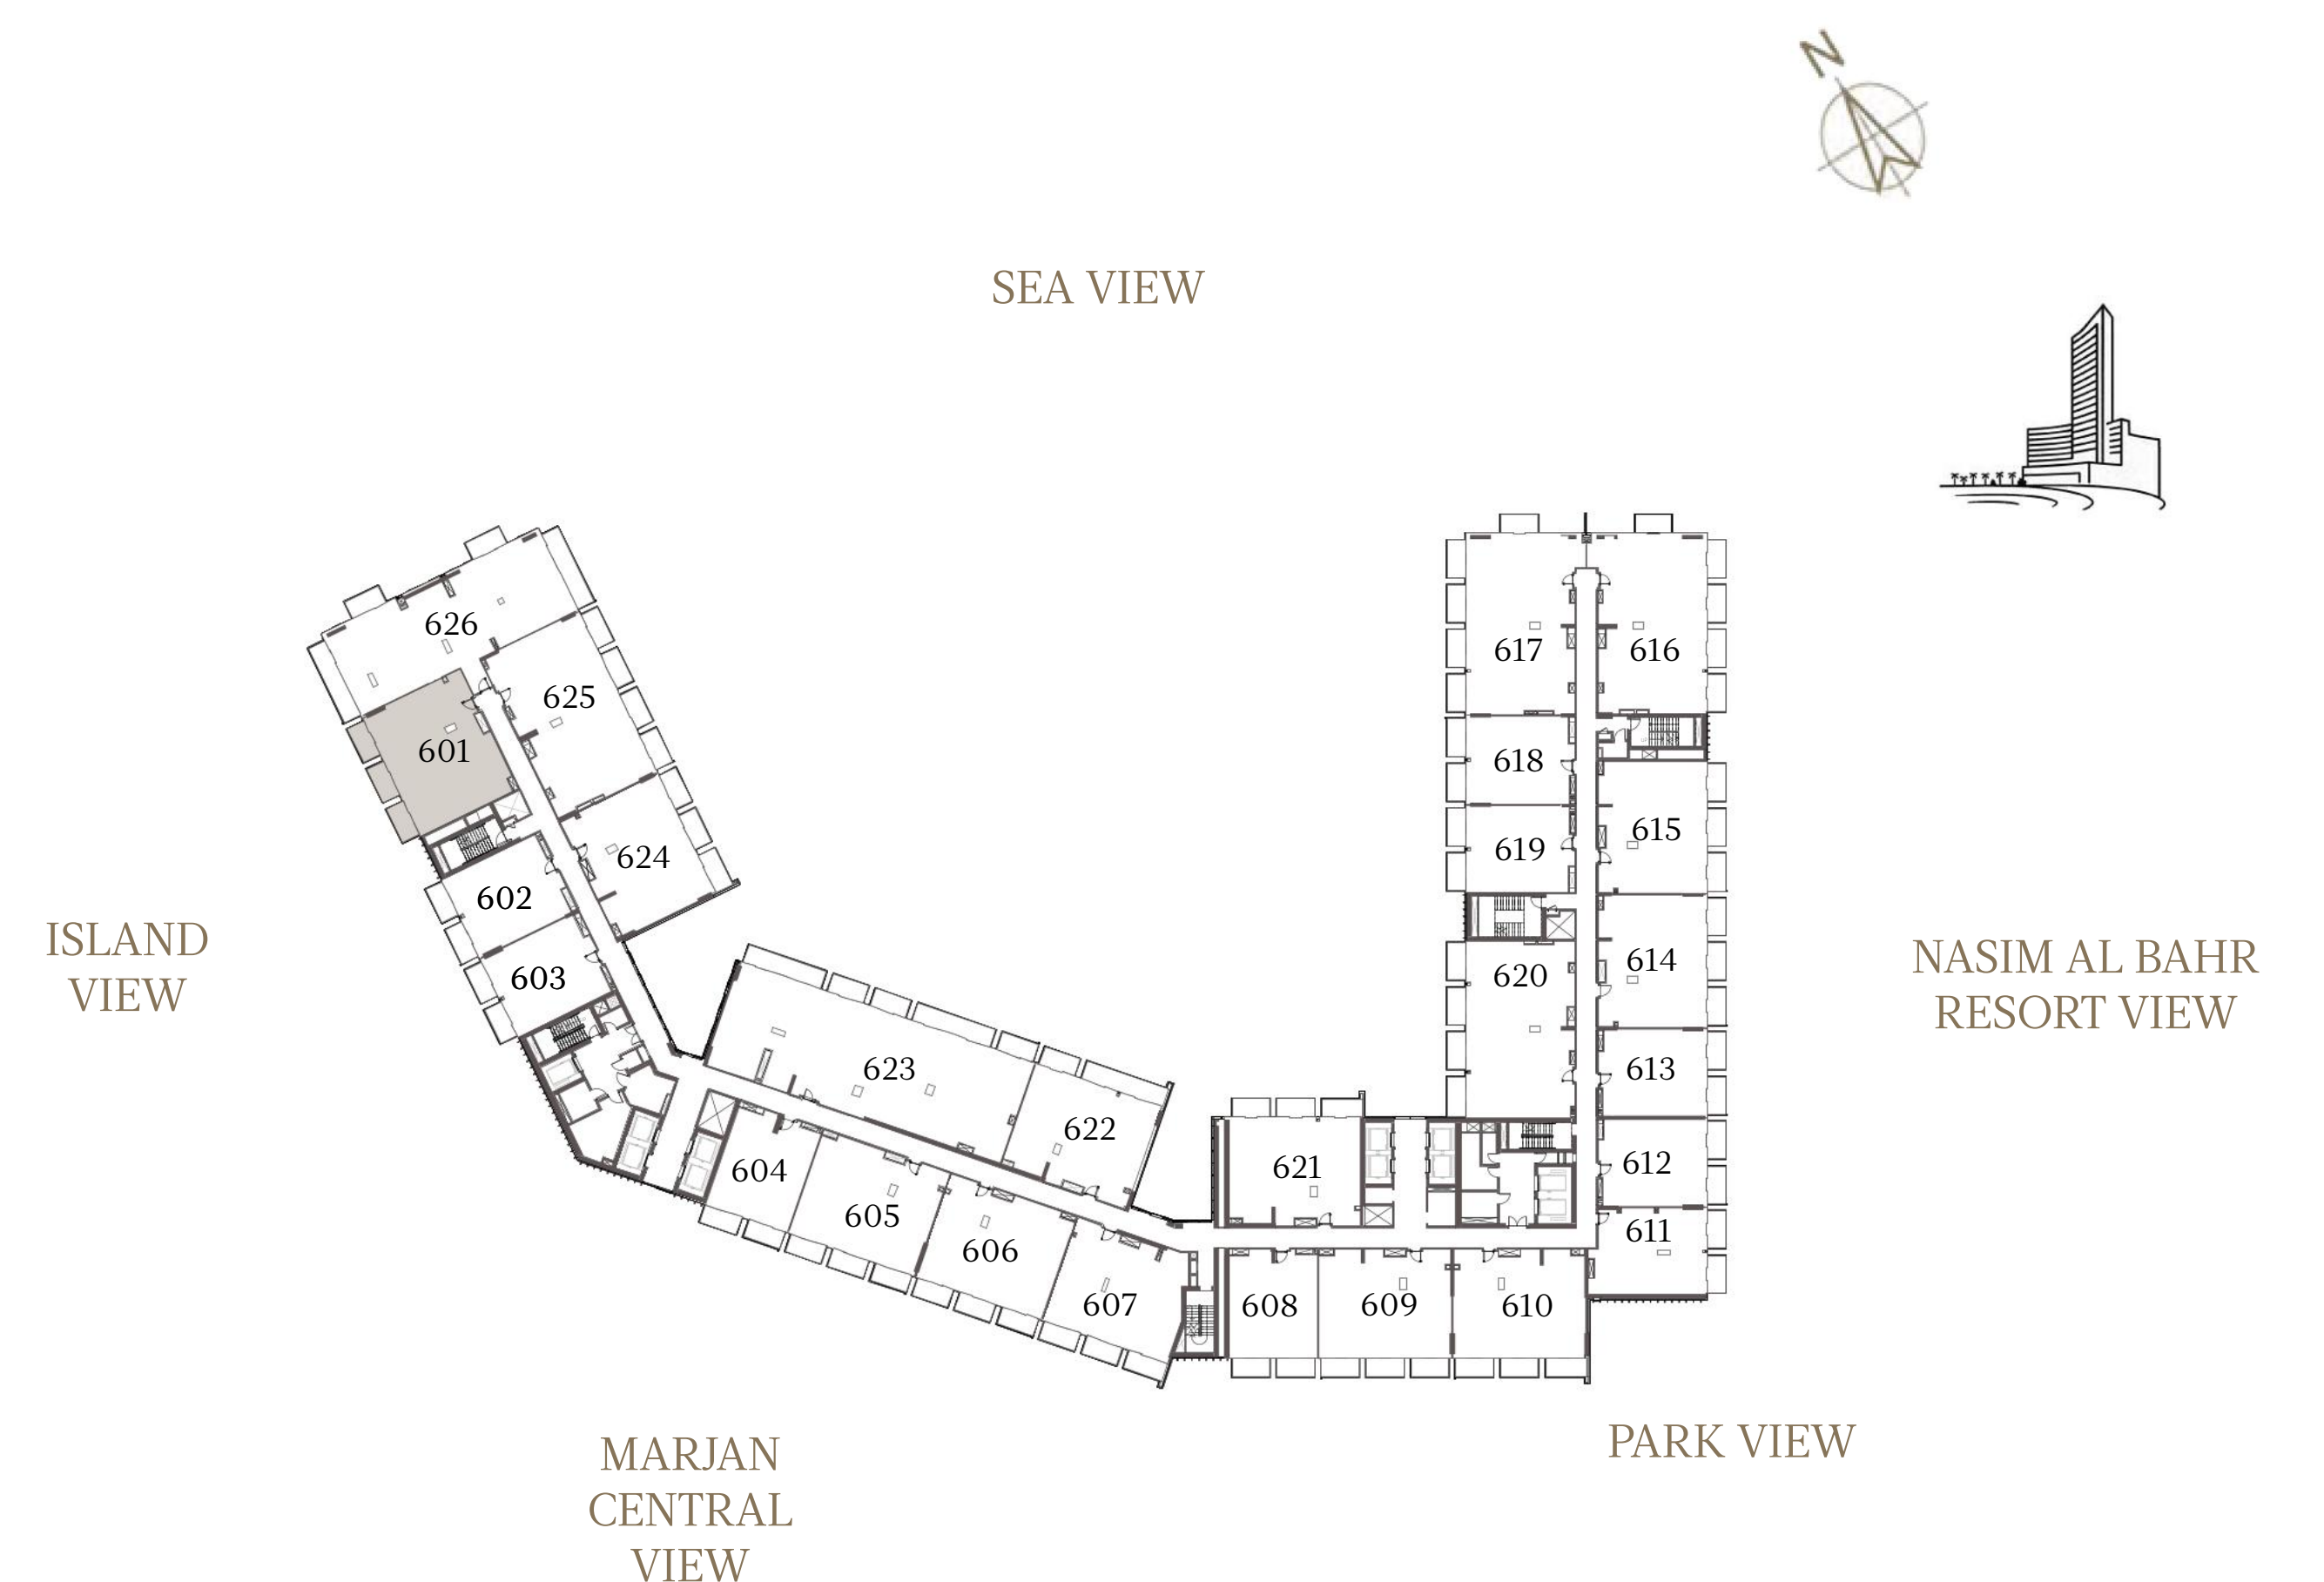

2 BEDROOM-1A

UNIT - 601

INTERNAL AREA	127.63	sq.m.	1373.80	sq.ft.
OUTDOOR AREA	18.84	sq.m.	202.79	sq.ft.
TOTAL AREA	146.47	sq.m.	1576.59	sq.ft.

1 BEDROOM-1A

UNIT - 602

INTERNAL AREA	82.77 sq.m.	890.93 sq.ft.
OUTDOOR AREA	12.69 sq.m.	136.59 sq.ft.
TOTAL AREA	95.46 sq.m.	1027.52 sq.ft.

1 BEDROOM-1A

UNIT - 603

INTERNAL AREA	82.77 sq.m.	890.93 sq.ft.
OUTDOOR AREA	12.52 sq.m.	134.76 sq.ft.
TOTAL AREA	95.29 sq.m.	1025.69 sq.ft.

1 BEDROOM-1A

UNIT - 604

INTERNAL AREA	83.35 sq.m.	897.17 sq.ft.
OUTDOOR AREA	12.61 sq.m.	135.73 sq.ft.
TOTAL AREA	95.96 sq.m.	1032.90 sq.ft.

2 BEDROOM-1A

UNIT - 605

INTERNAL AREA	128.37	sq.m.	1381.76	sq.ft.
OUTDOOR AREA	18.68	sq.m.	201.07	sq.ft.
TOTAL AREA	147.05	sq.m.	1582.83	sq.ft.

2 BEDROOM-1A

UNIT - 606

INTERNAL AREA	128.36	sq.m.	1381.66	sq.ft.
OUTDOOR AREA	18.68	sq.m.	201.07	sq.ft.
TOTAL AREA	147.04	sq.m.	1582.73	sq.ft.