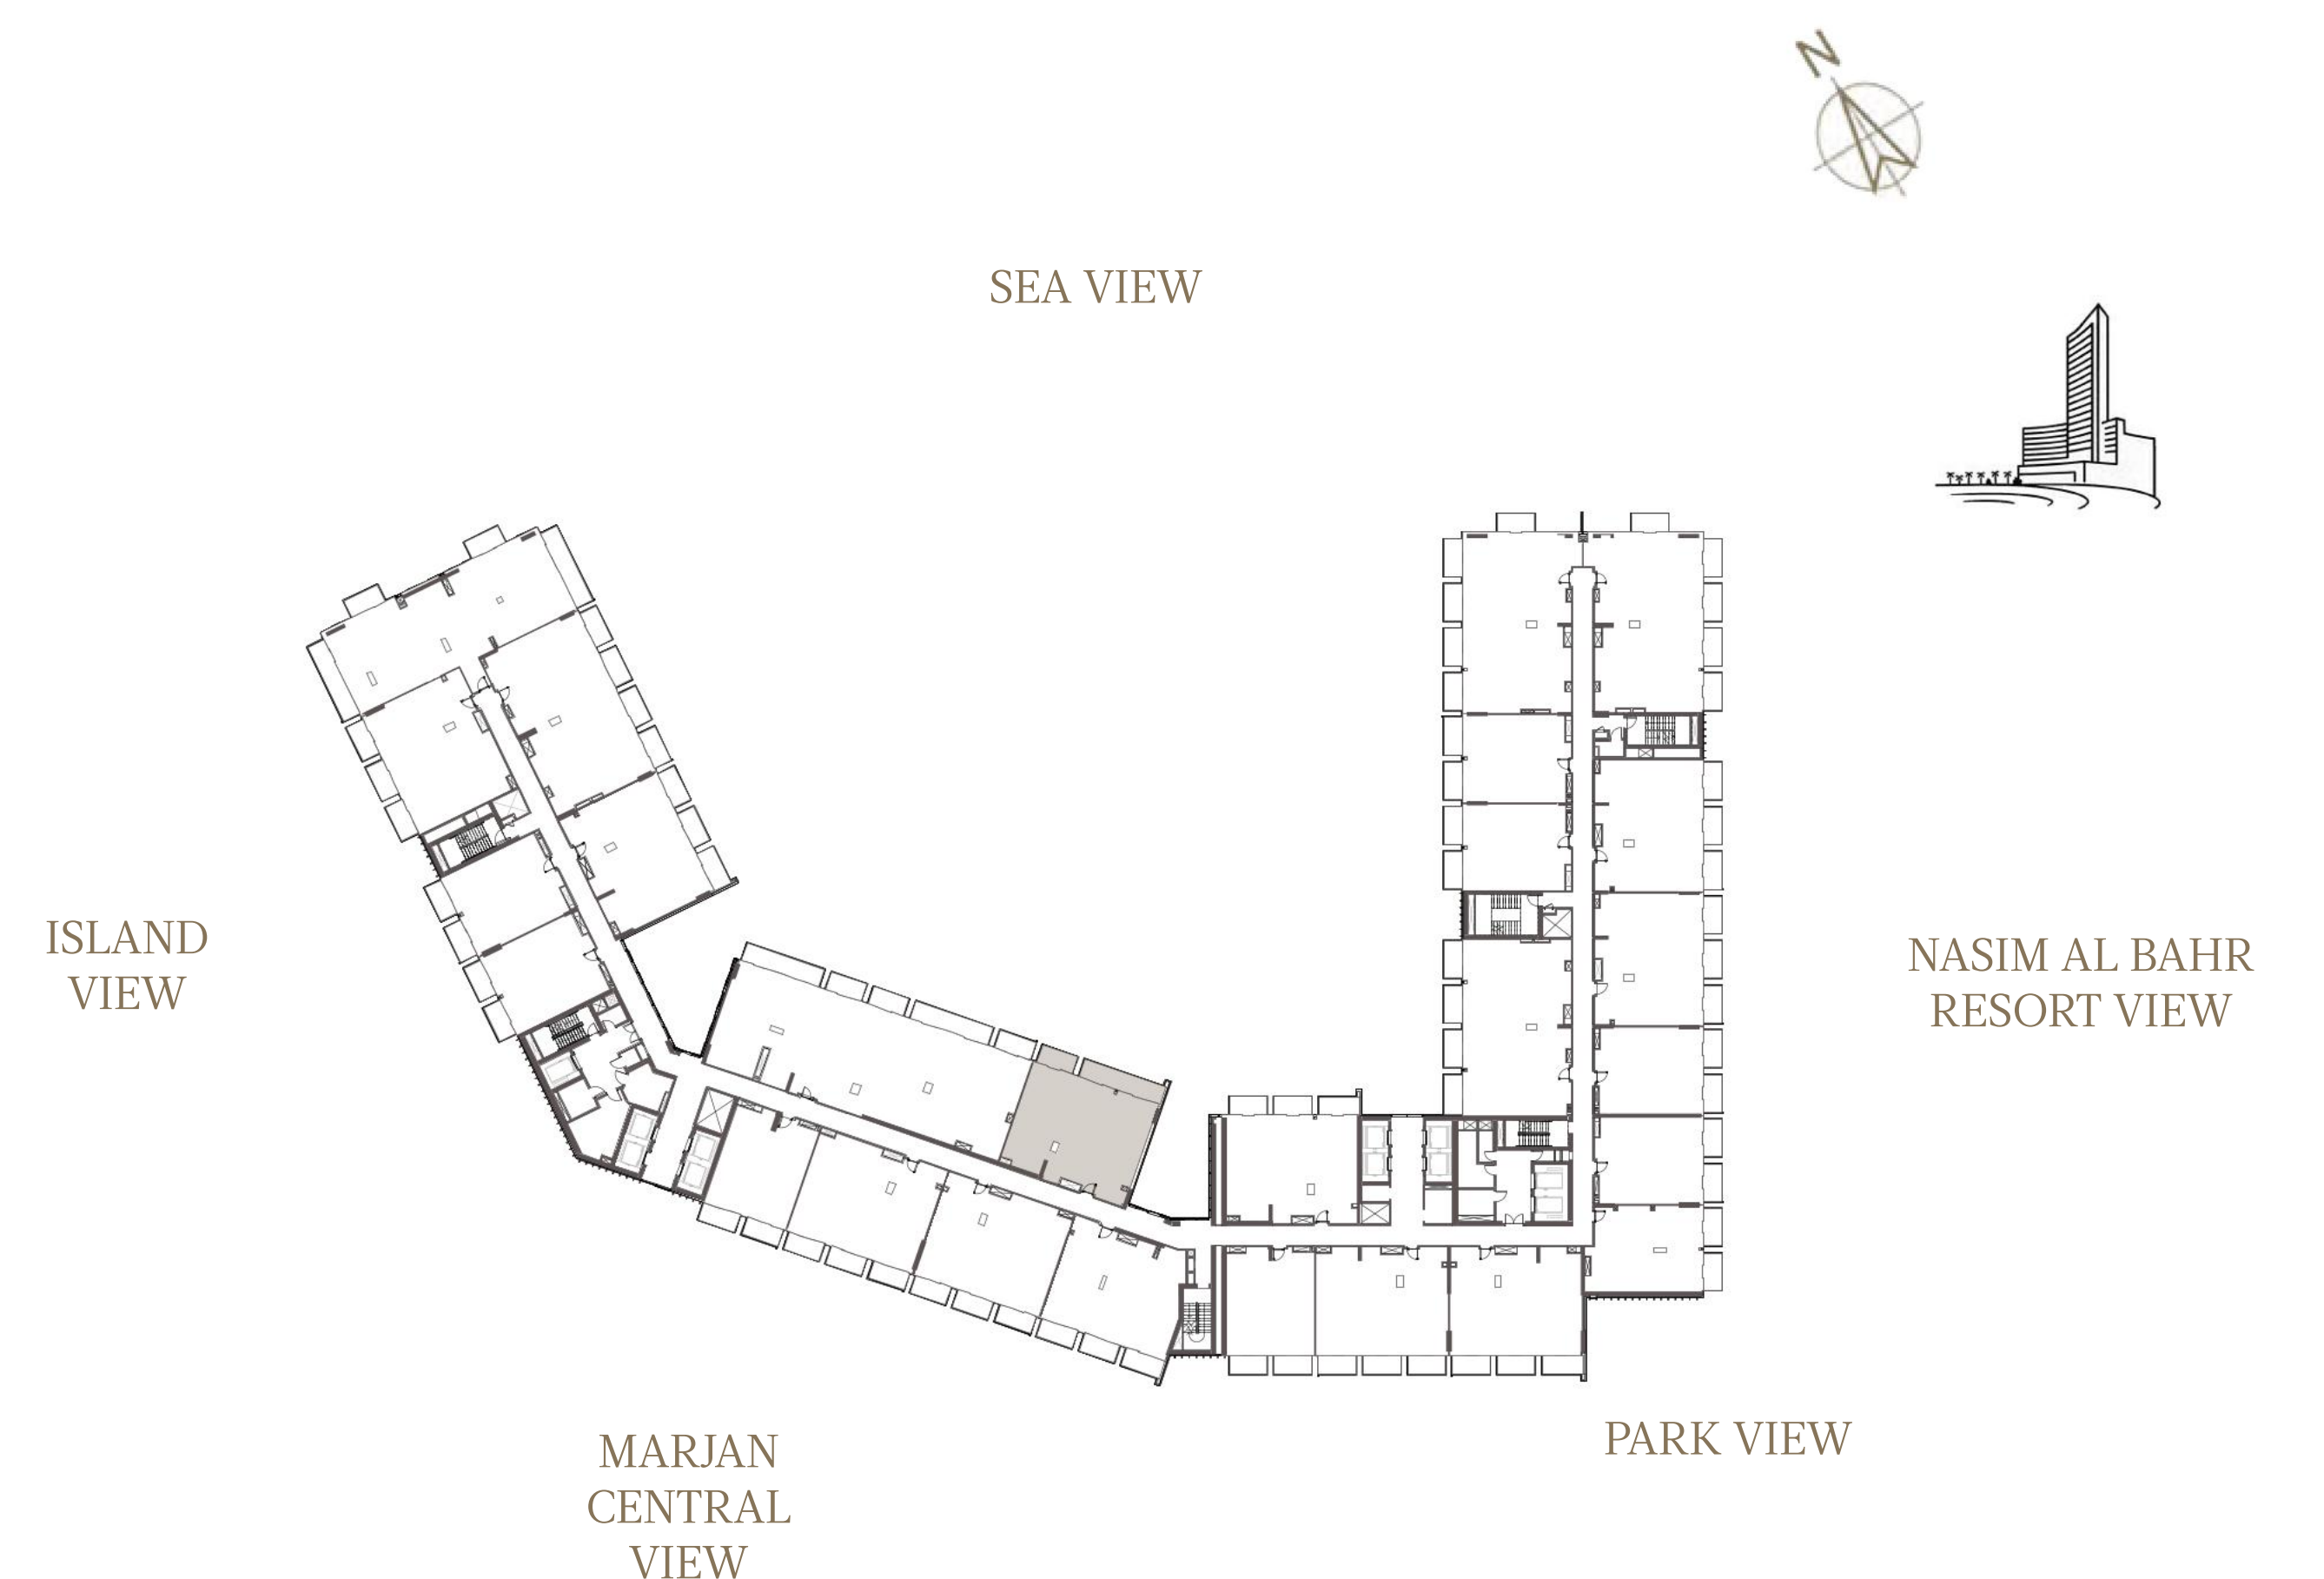

2 BEDROOM-1A

UNIT - 621

INTERNAL AREA	129.08	sq.m.	1389.41	sq.ft.
OUTDOOR AREA	19.01	sq.m.	204.62	sq.ft.
TOTAL AREA	148.09	sq.m.	1594.03	sq.ft.

2 BEDROOM-1A

UNIT - 622

INTERNAL AREA	126.73	sq.m.	1364.11	sq.ft.
OUTDOOR AREA	20.75	sq.m.	223.35	sq.ft.
TOTAL AREA	147.48	sq.m.	1587.46	sq.ft.