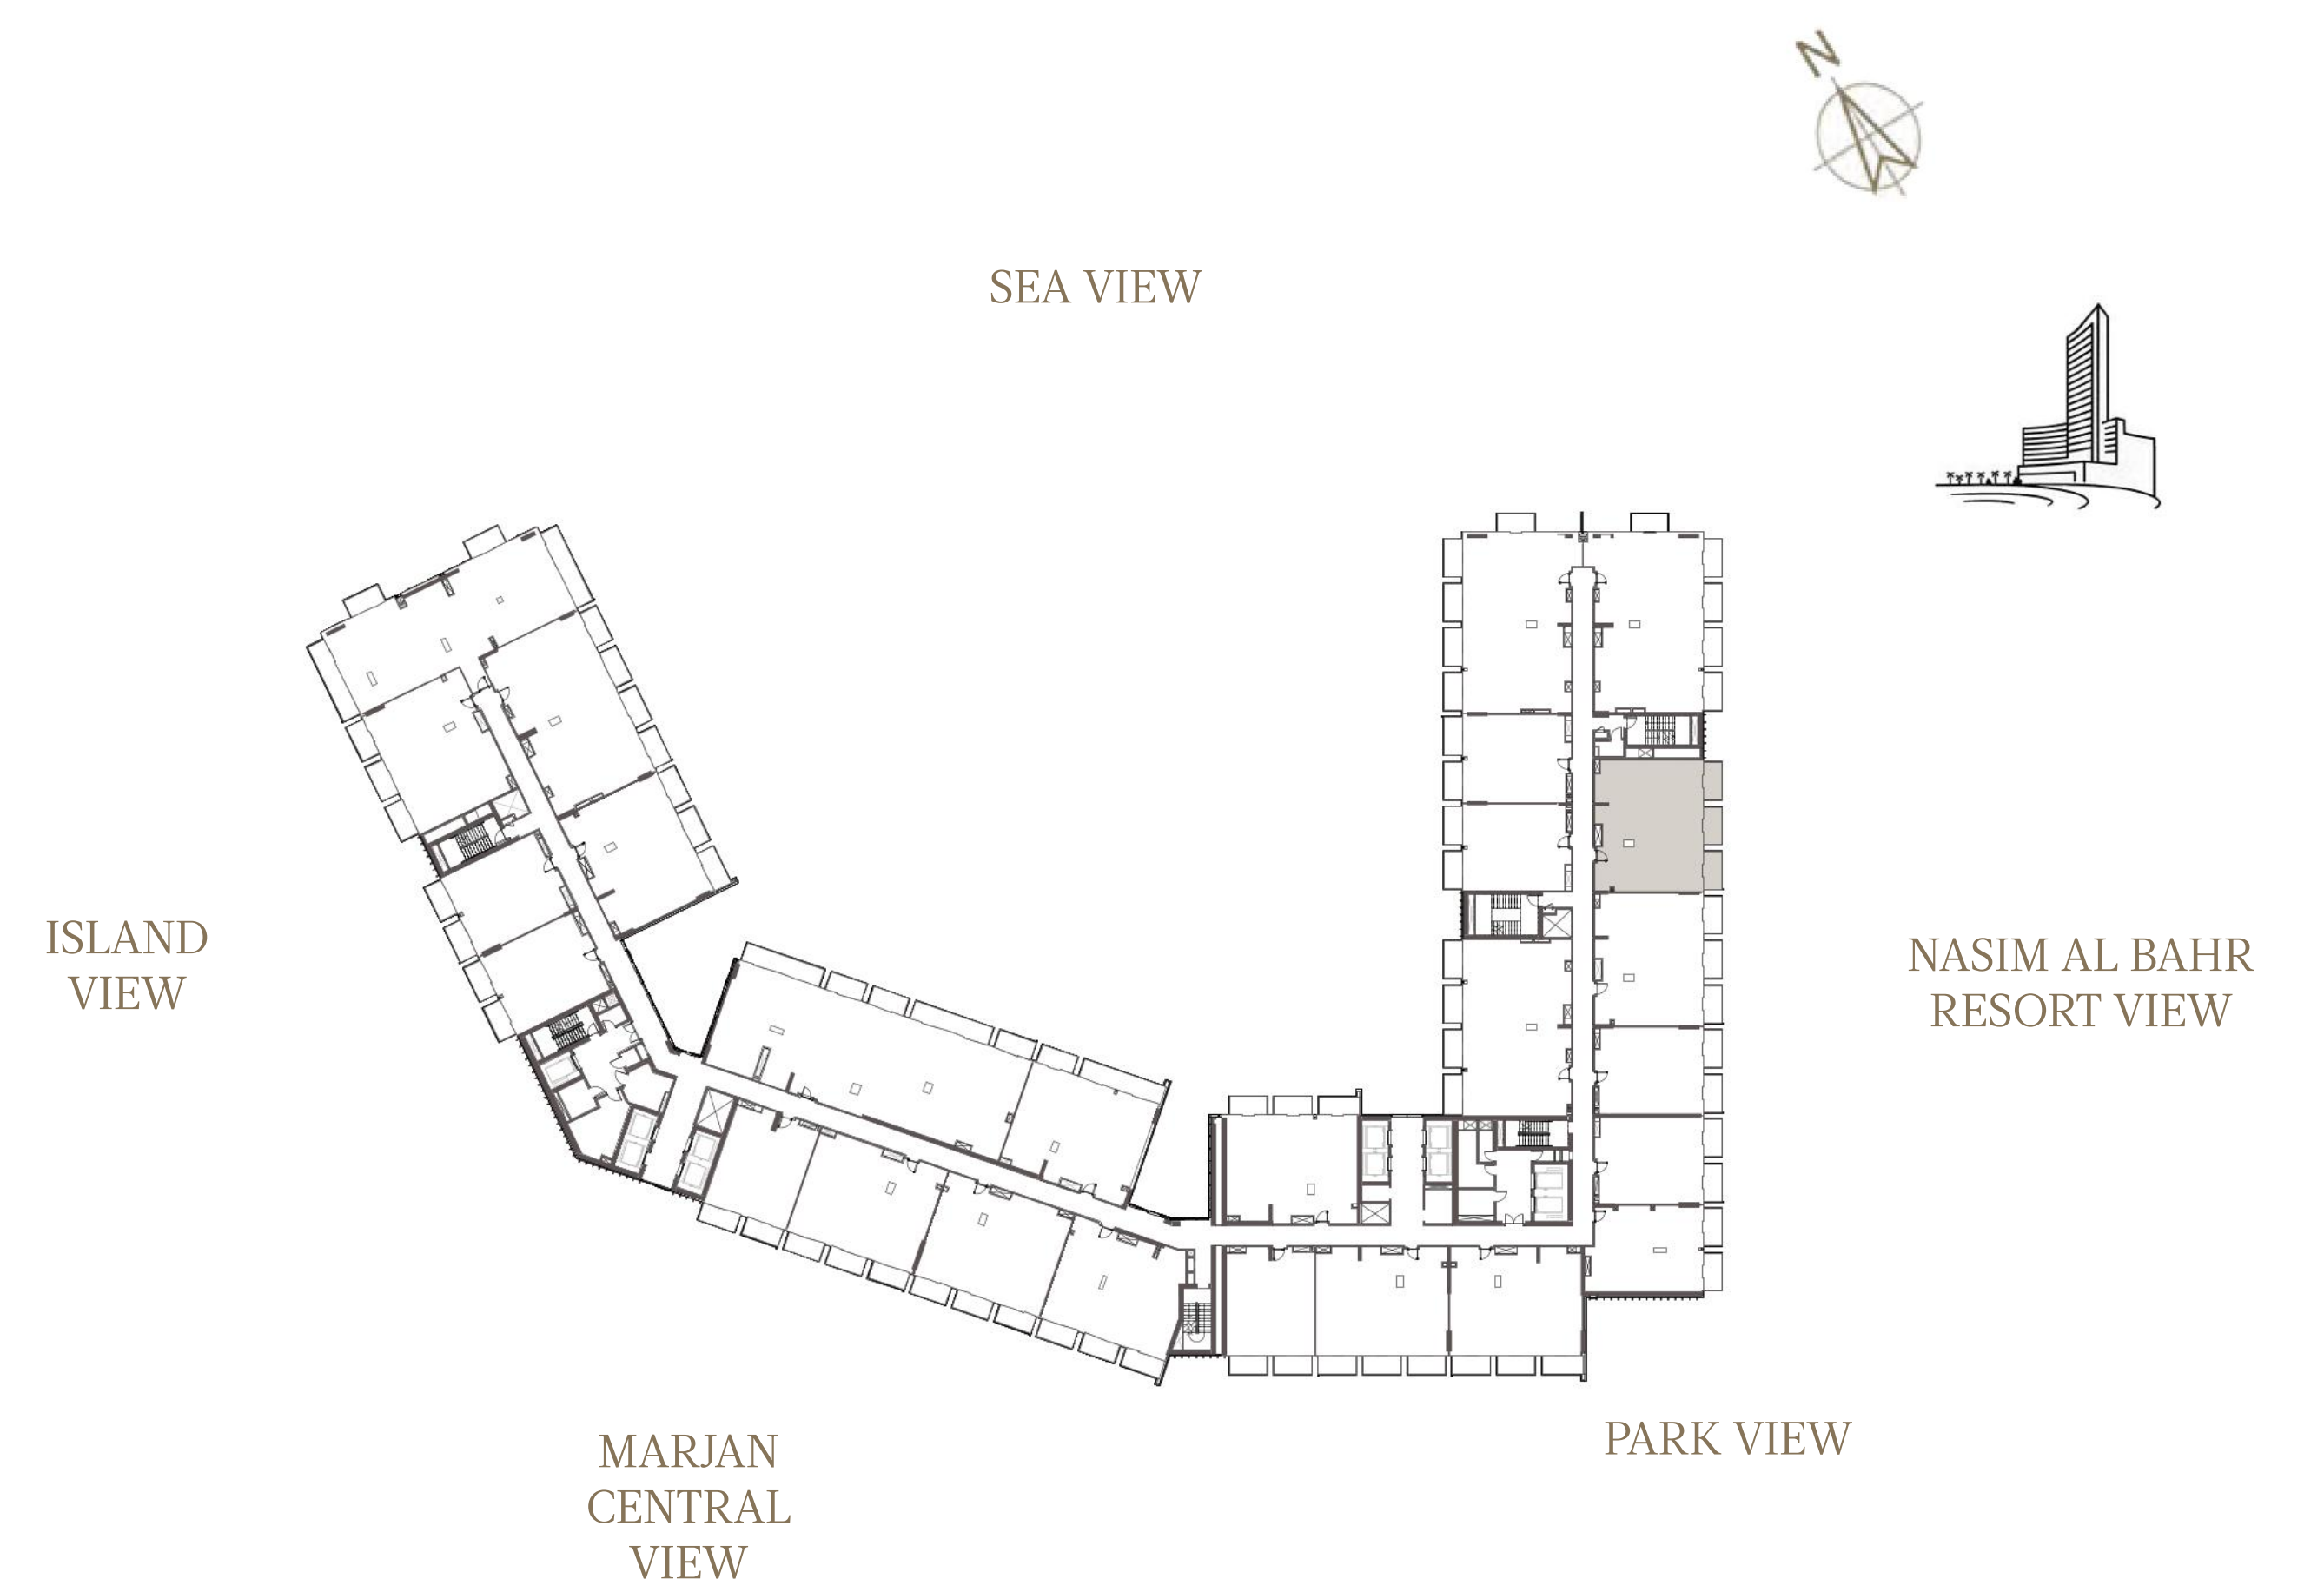

UNIT - 615

INTERNAL AREA	127.44	sq.m.	1371.75	sq.ft.
OUTDOOR AREA	18.97	sq.m.	204.19	sq.ft.
TOTAL AREA	146.41	sq.m.	1575.94	sq.ft.