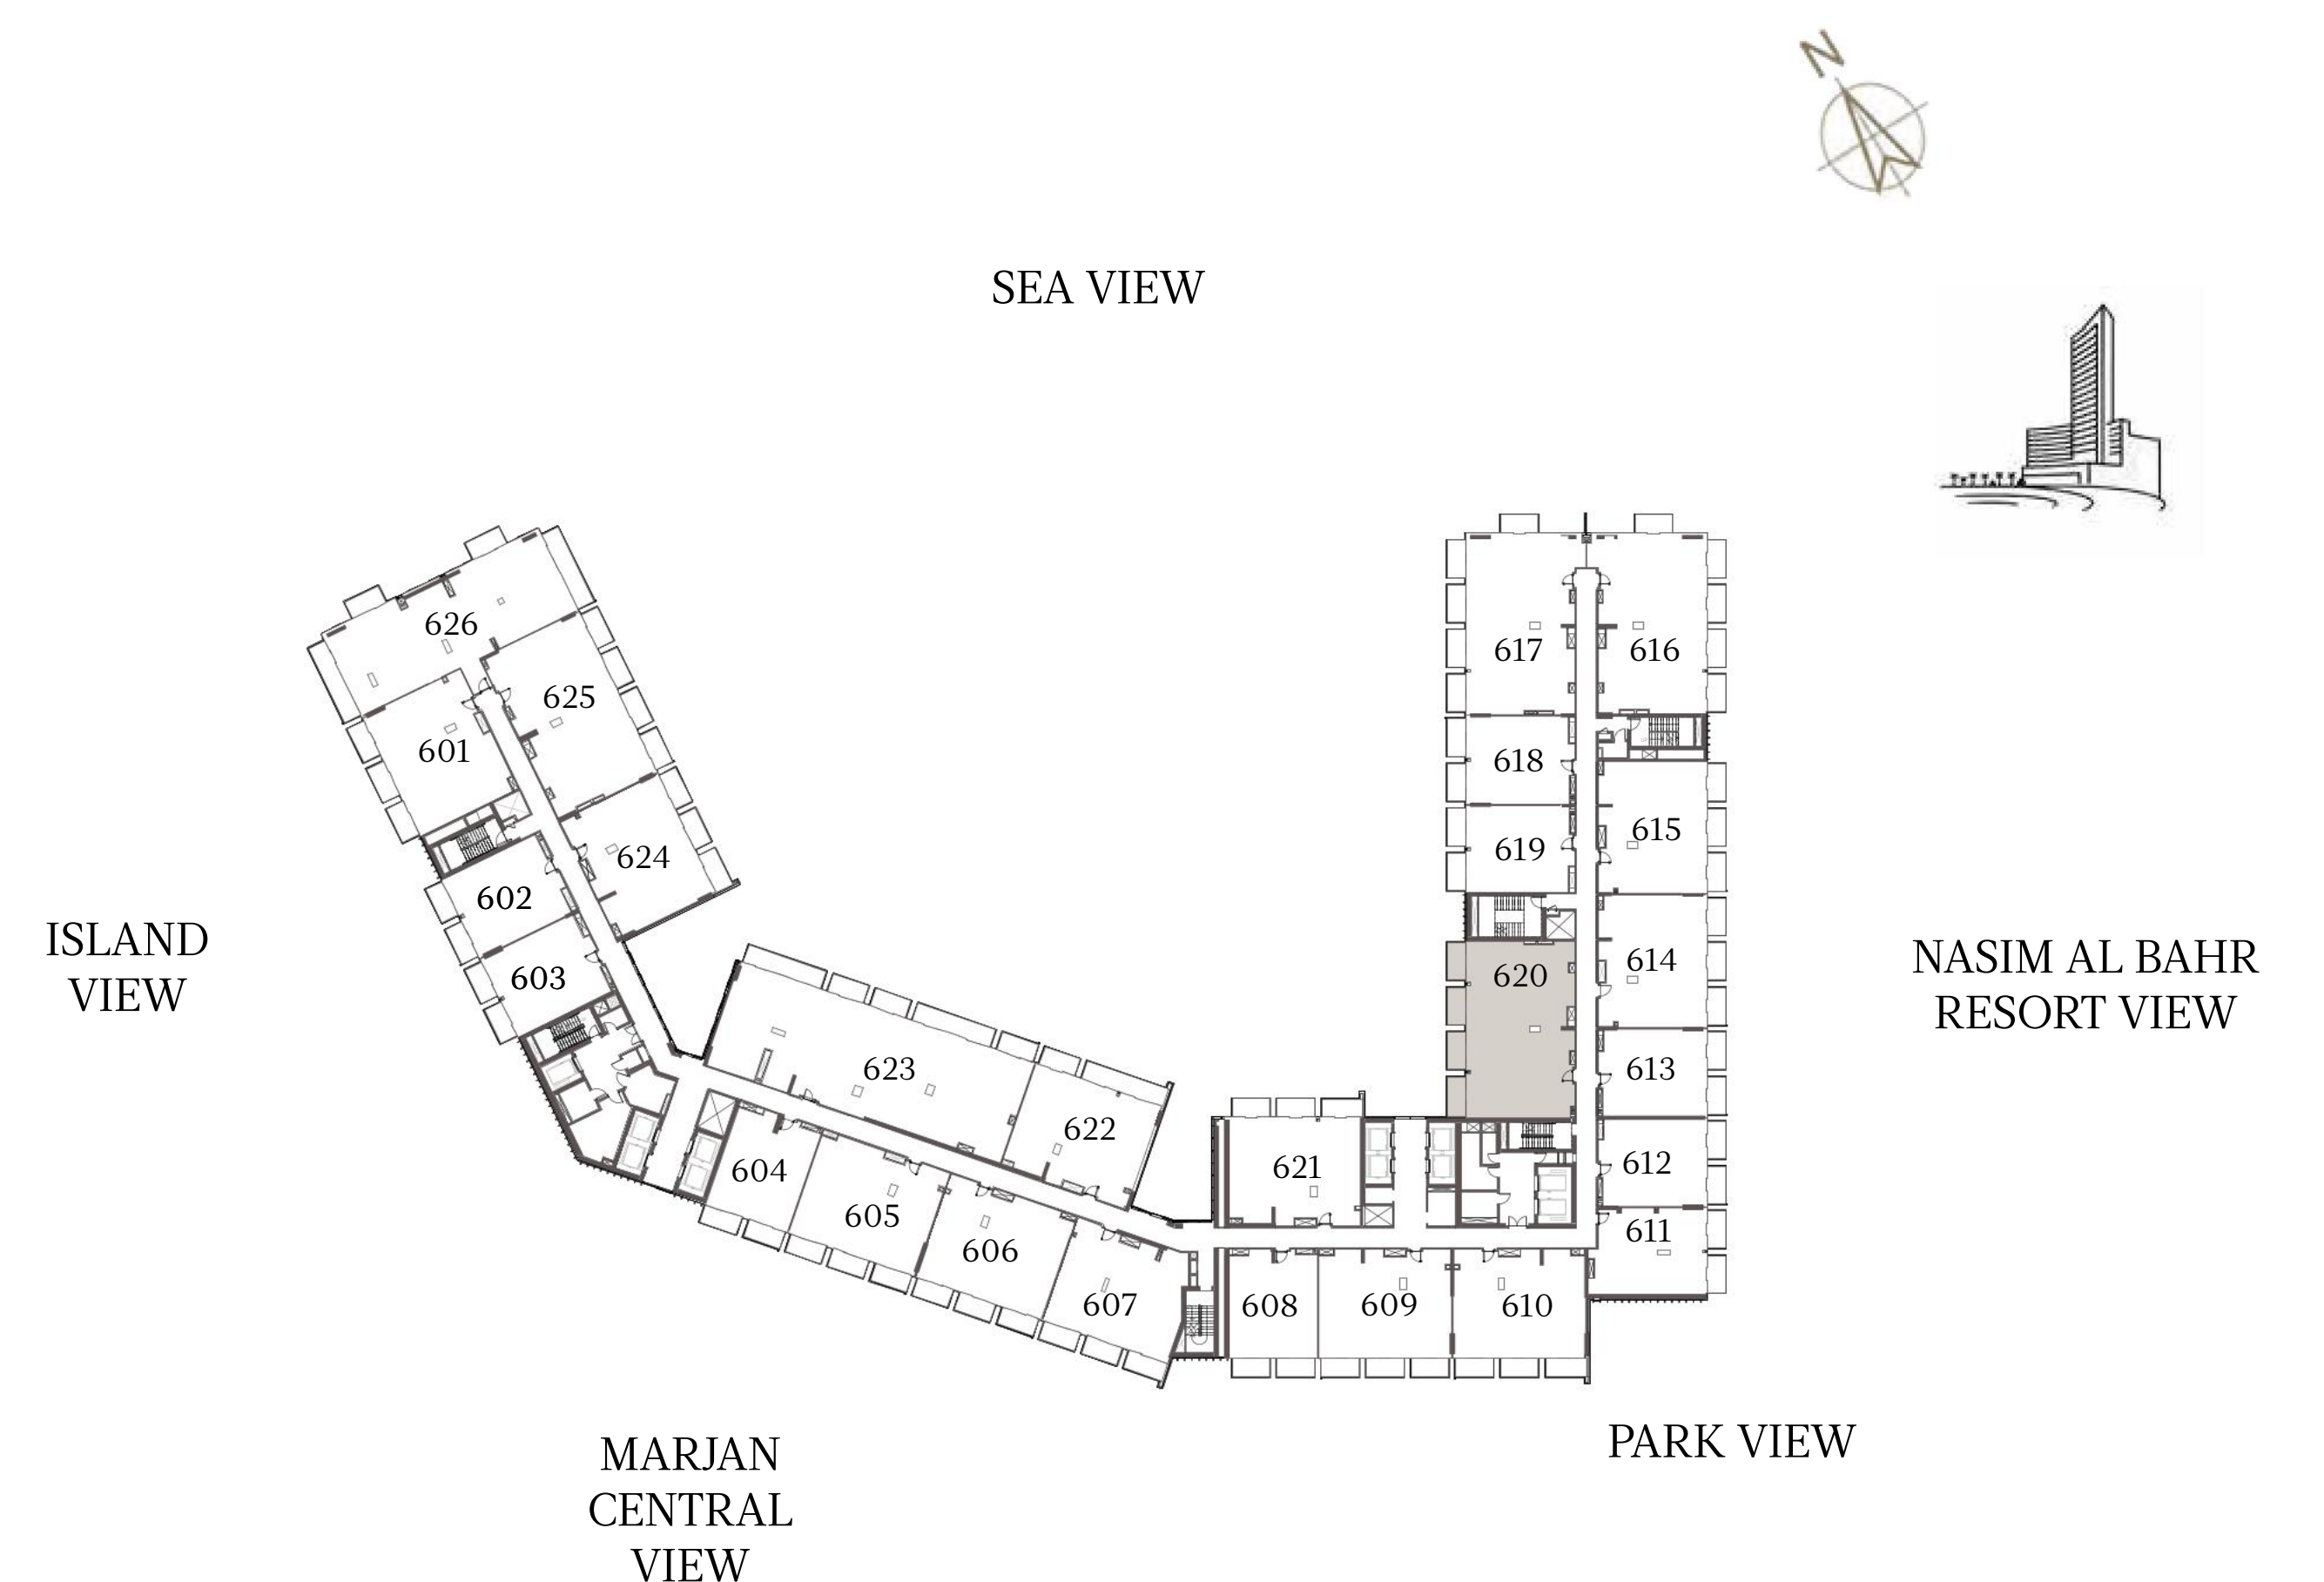

1 BEDROOM-1A

UNIT - 619

INTERNAL AREA	82.70	sq.m.	890.18	sq.ft.
OUTDOOR AREA	12.56	sq.m.	135.19	sq.ft.
TOTAL AREA	95.26	sq.m.	1025.37	sq.ft.

3 BEDROOM-1B

UNIT - 620

INTERNAL AREA	168.96	sq.m.	1818.67	sq.ft.
OUTDOOR AREA	25.57	sq.m.	275.23	sq.ft.
TOTAL AREA	194.53	sq.m.	2093.90	sq.ft.