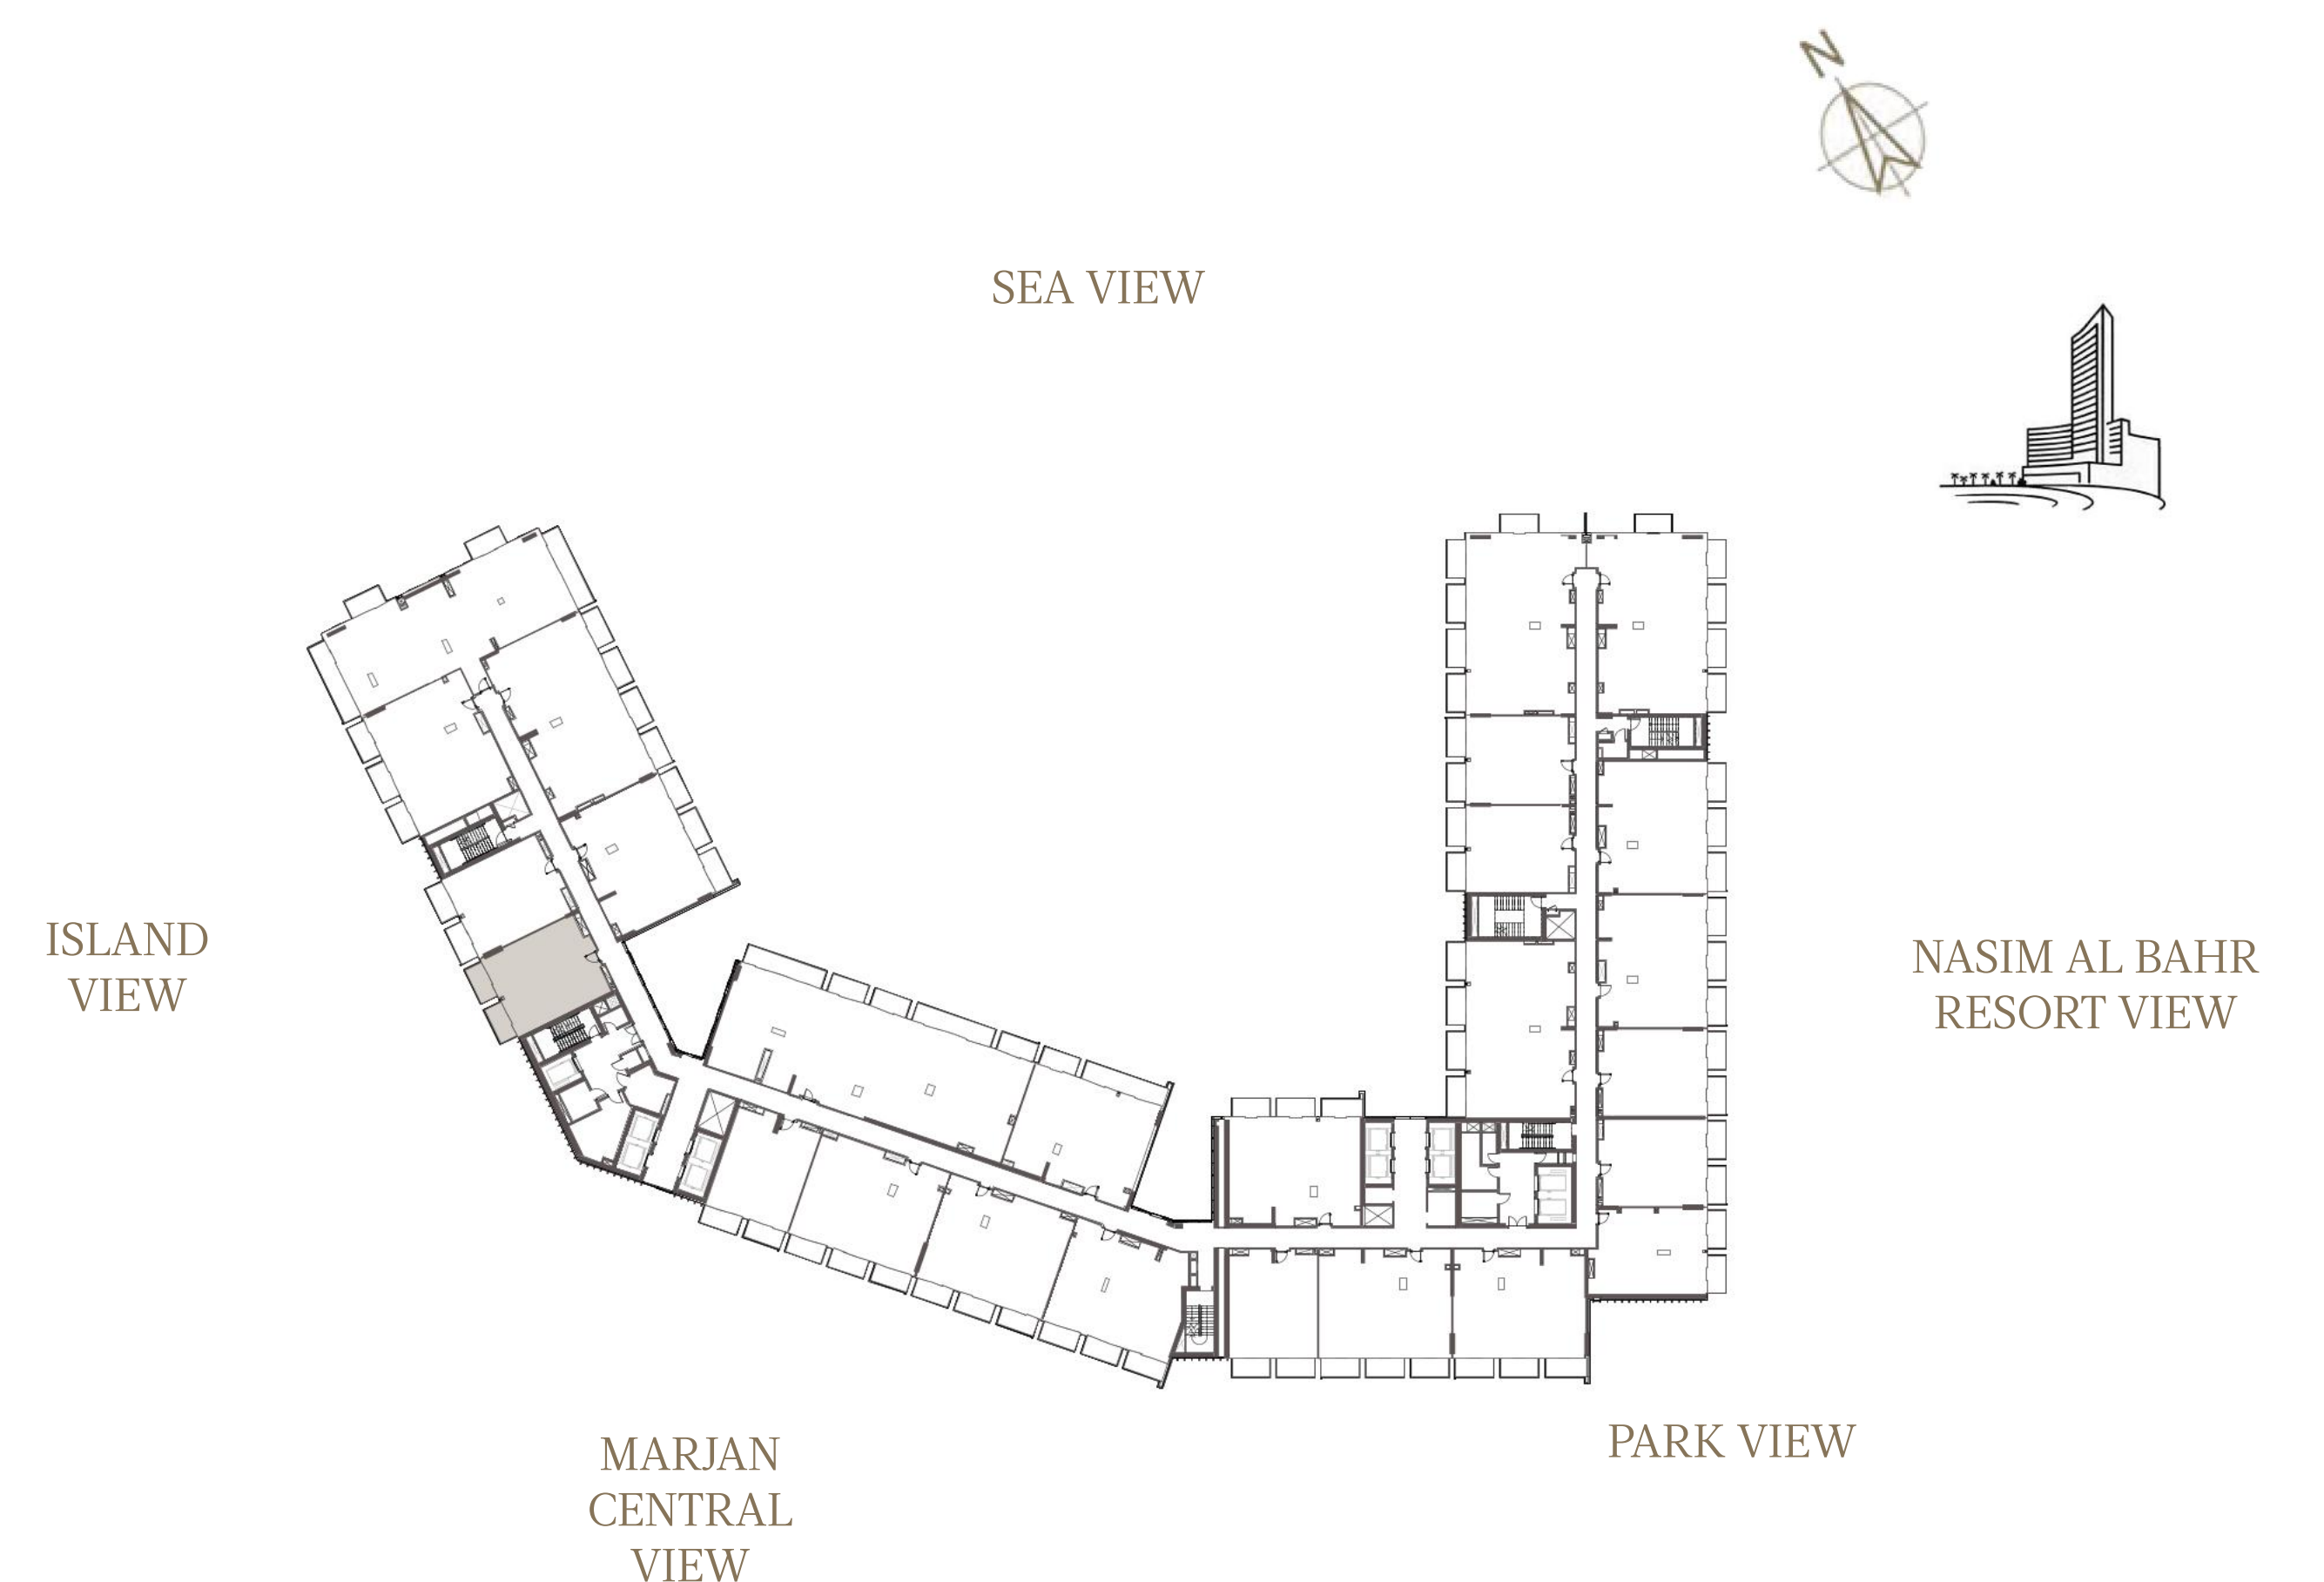

UNIT - 603

INTERNAL AREA	82.77 sq.m.	890.93 sq.ft.
OUTDOOR AREA	12.52 sq.m.	134.76 sq.ft.
TOTAL AREA	95.29 sq.m.	1025.69 sq.ft.