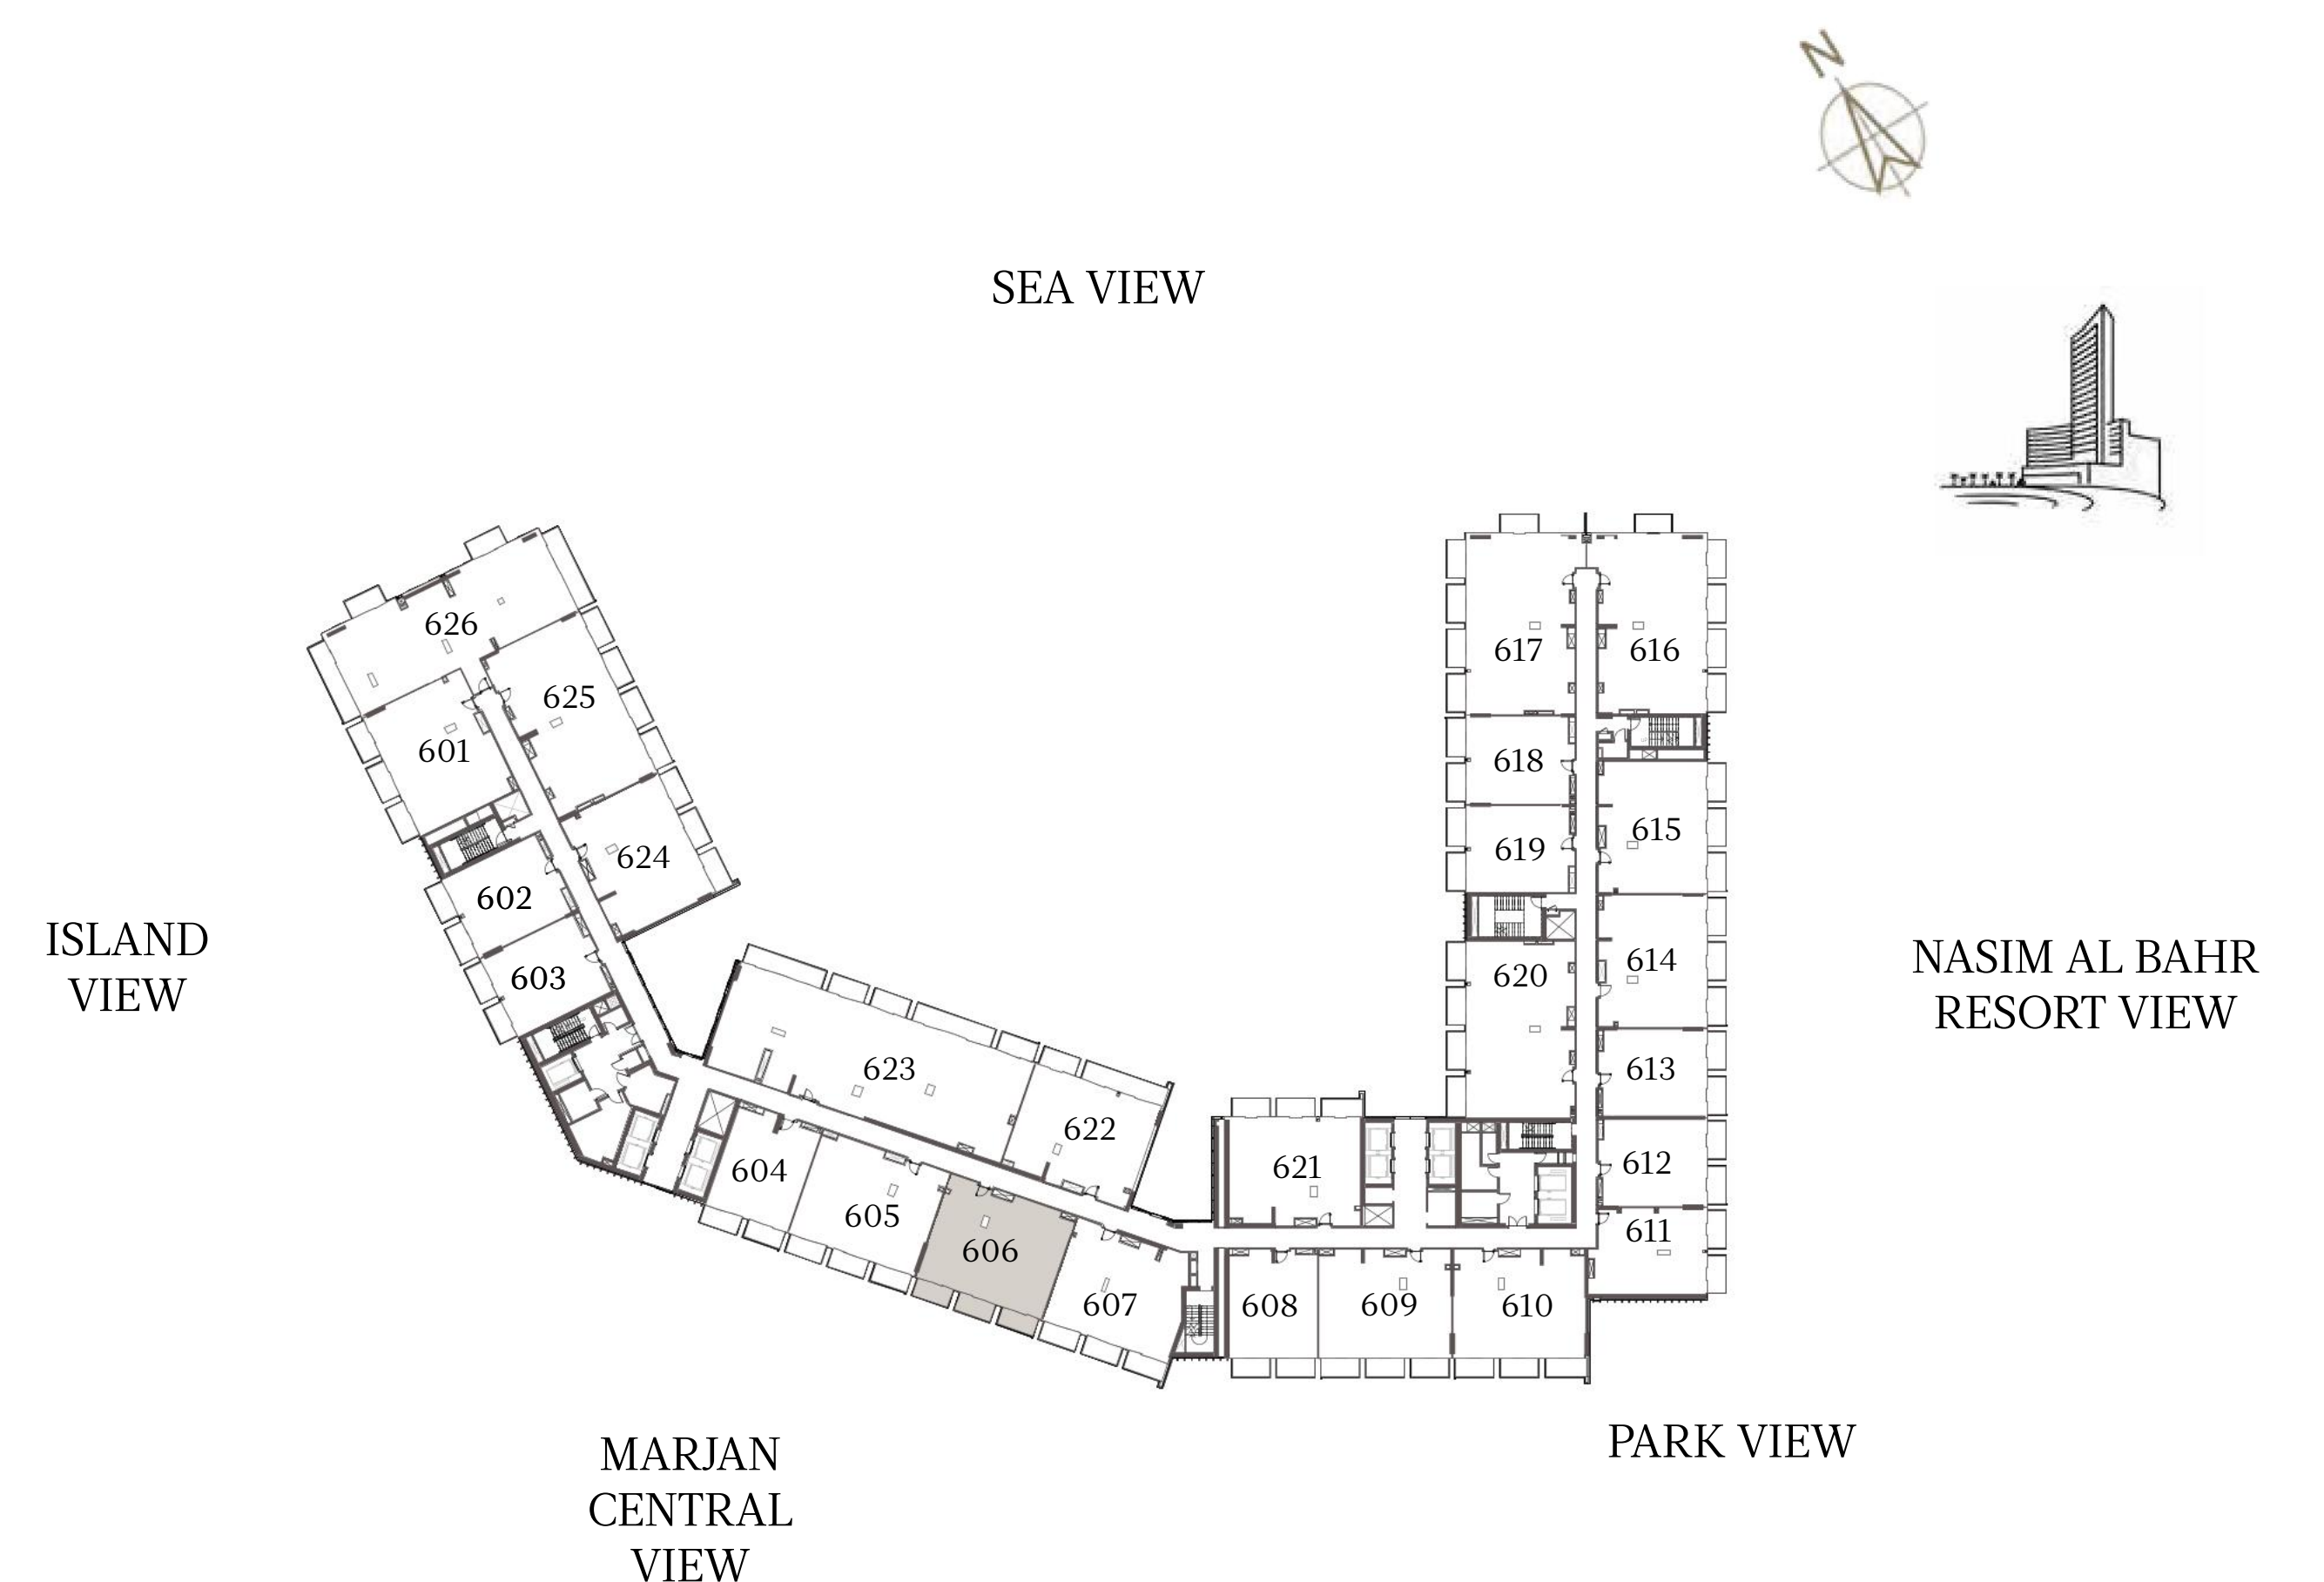

2 BEDROOM-1A

UNIT - 605

INTERNAL AREA	128.37	sq.m.	1381.76	sq.ft.
OUTDOOR AREA	18.68	sq.m.	201.07	sq.ft.
TOTAL AREA	147.05	sq.m.	1582.83	sq.ft.

2 BEDROOM-1A

UNIT - 606

INTERNAL AREA	128.36	sq.m.	1381.66	sq.ft.
OUTDOOR AREA	18.68	sq.m.	201.07	sq.ft.
TOTAL AREA	147.04	sq.m.	1582.73	sq.ft.