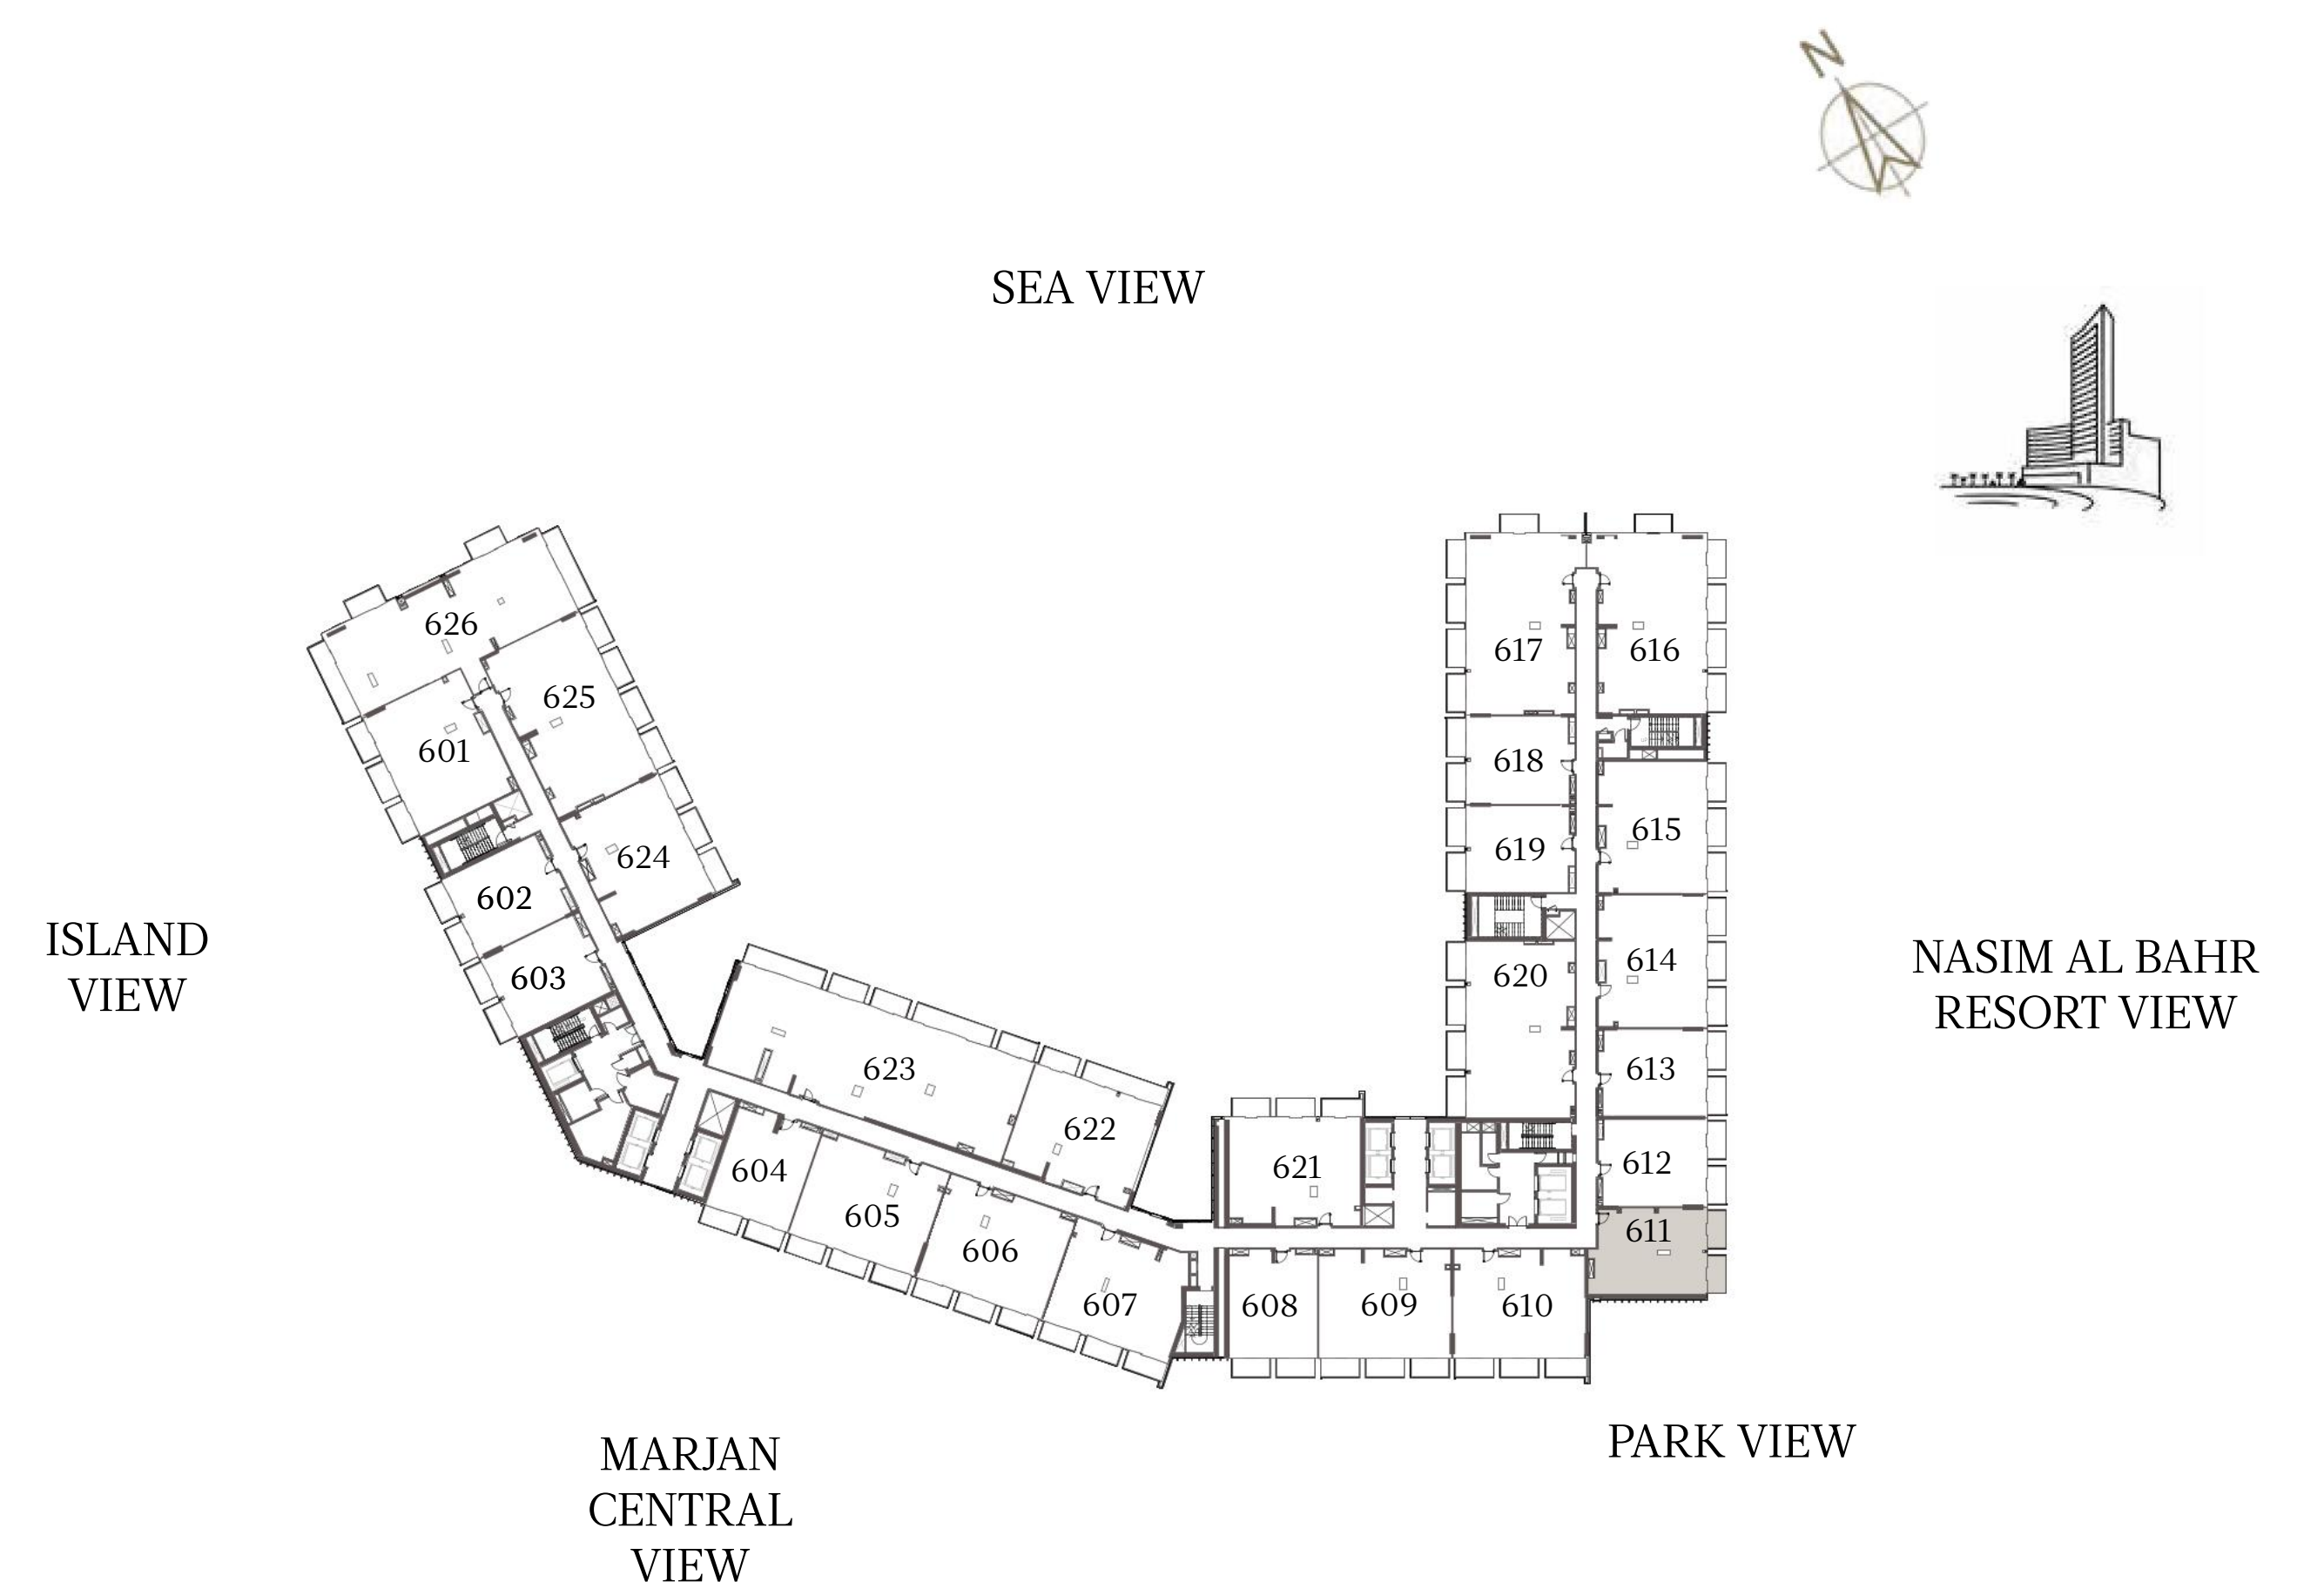

2 BEDROOM-1A

UNIT - 609

INTERNAL AREA	128.31	sq.m.	1381.12	sq.ft.
OUTDOOR AREA	18.97	sq.m.	204.19	sq.ft.
TOTAL AREA	147.28	sq.m.	1585.31	sq.ft.

2 BEDROOM-1A

UNIT - 610

INTERNAL AREA	128.25	sq.m.	1380.47	sq.ft.
OUTDOOR AREA	19.39	sq.m.	208.71	sq.ft.
TOTAL AREA	147.64	sq.m.	1589.18	sq.ft.

1 BEDROOM-CORNER 1

UNIT - 611

INTERNAL AREA	89.61 sq.m.	964.55 sq.ft.
OUTDOOR AREA	12.56 sq.m.	135.19 sq.ft.
TOTAL AREA	102.17 sq.m.	1099.75 sq.ft.

1 BEDROOM-1A

UNIT - 612

INTERNAL AREA	85.13 sq.m.	916.33 sq.ft.
OUTDOOR AREA	12.69 sq.m.	136.59 sq.ft.
TOTAL AREA	97.82 sq.m.	1052.93 sq.ft.