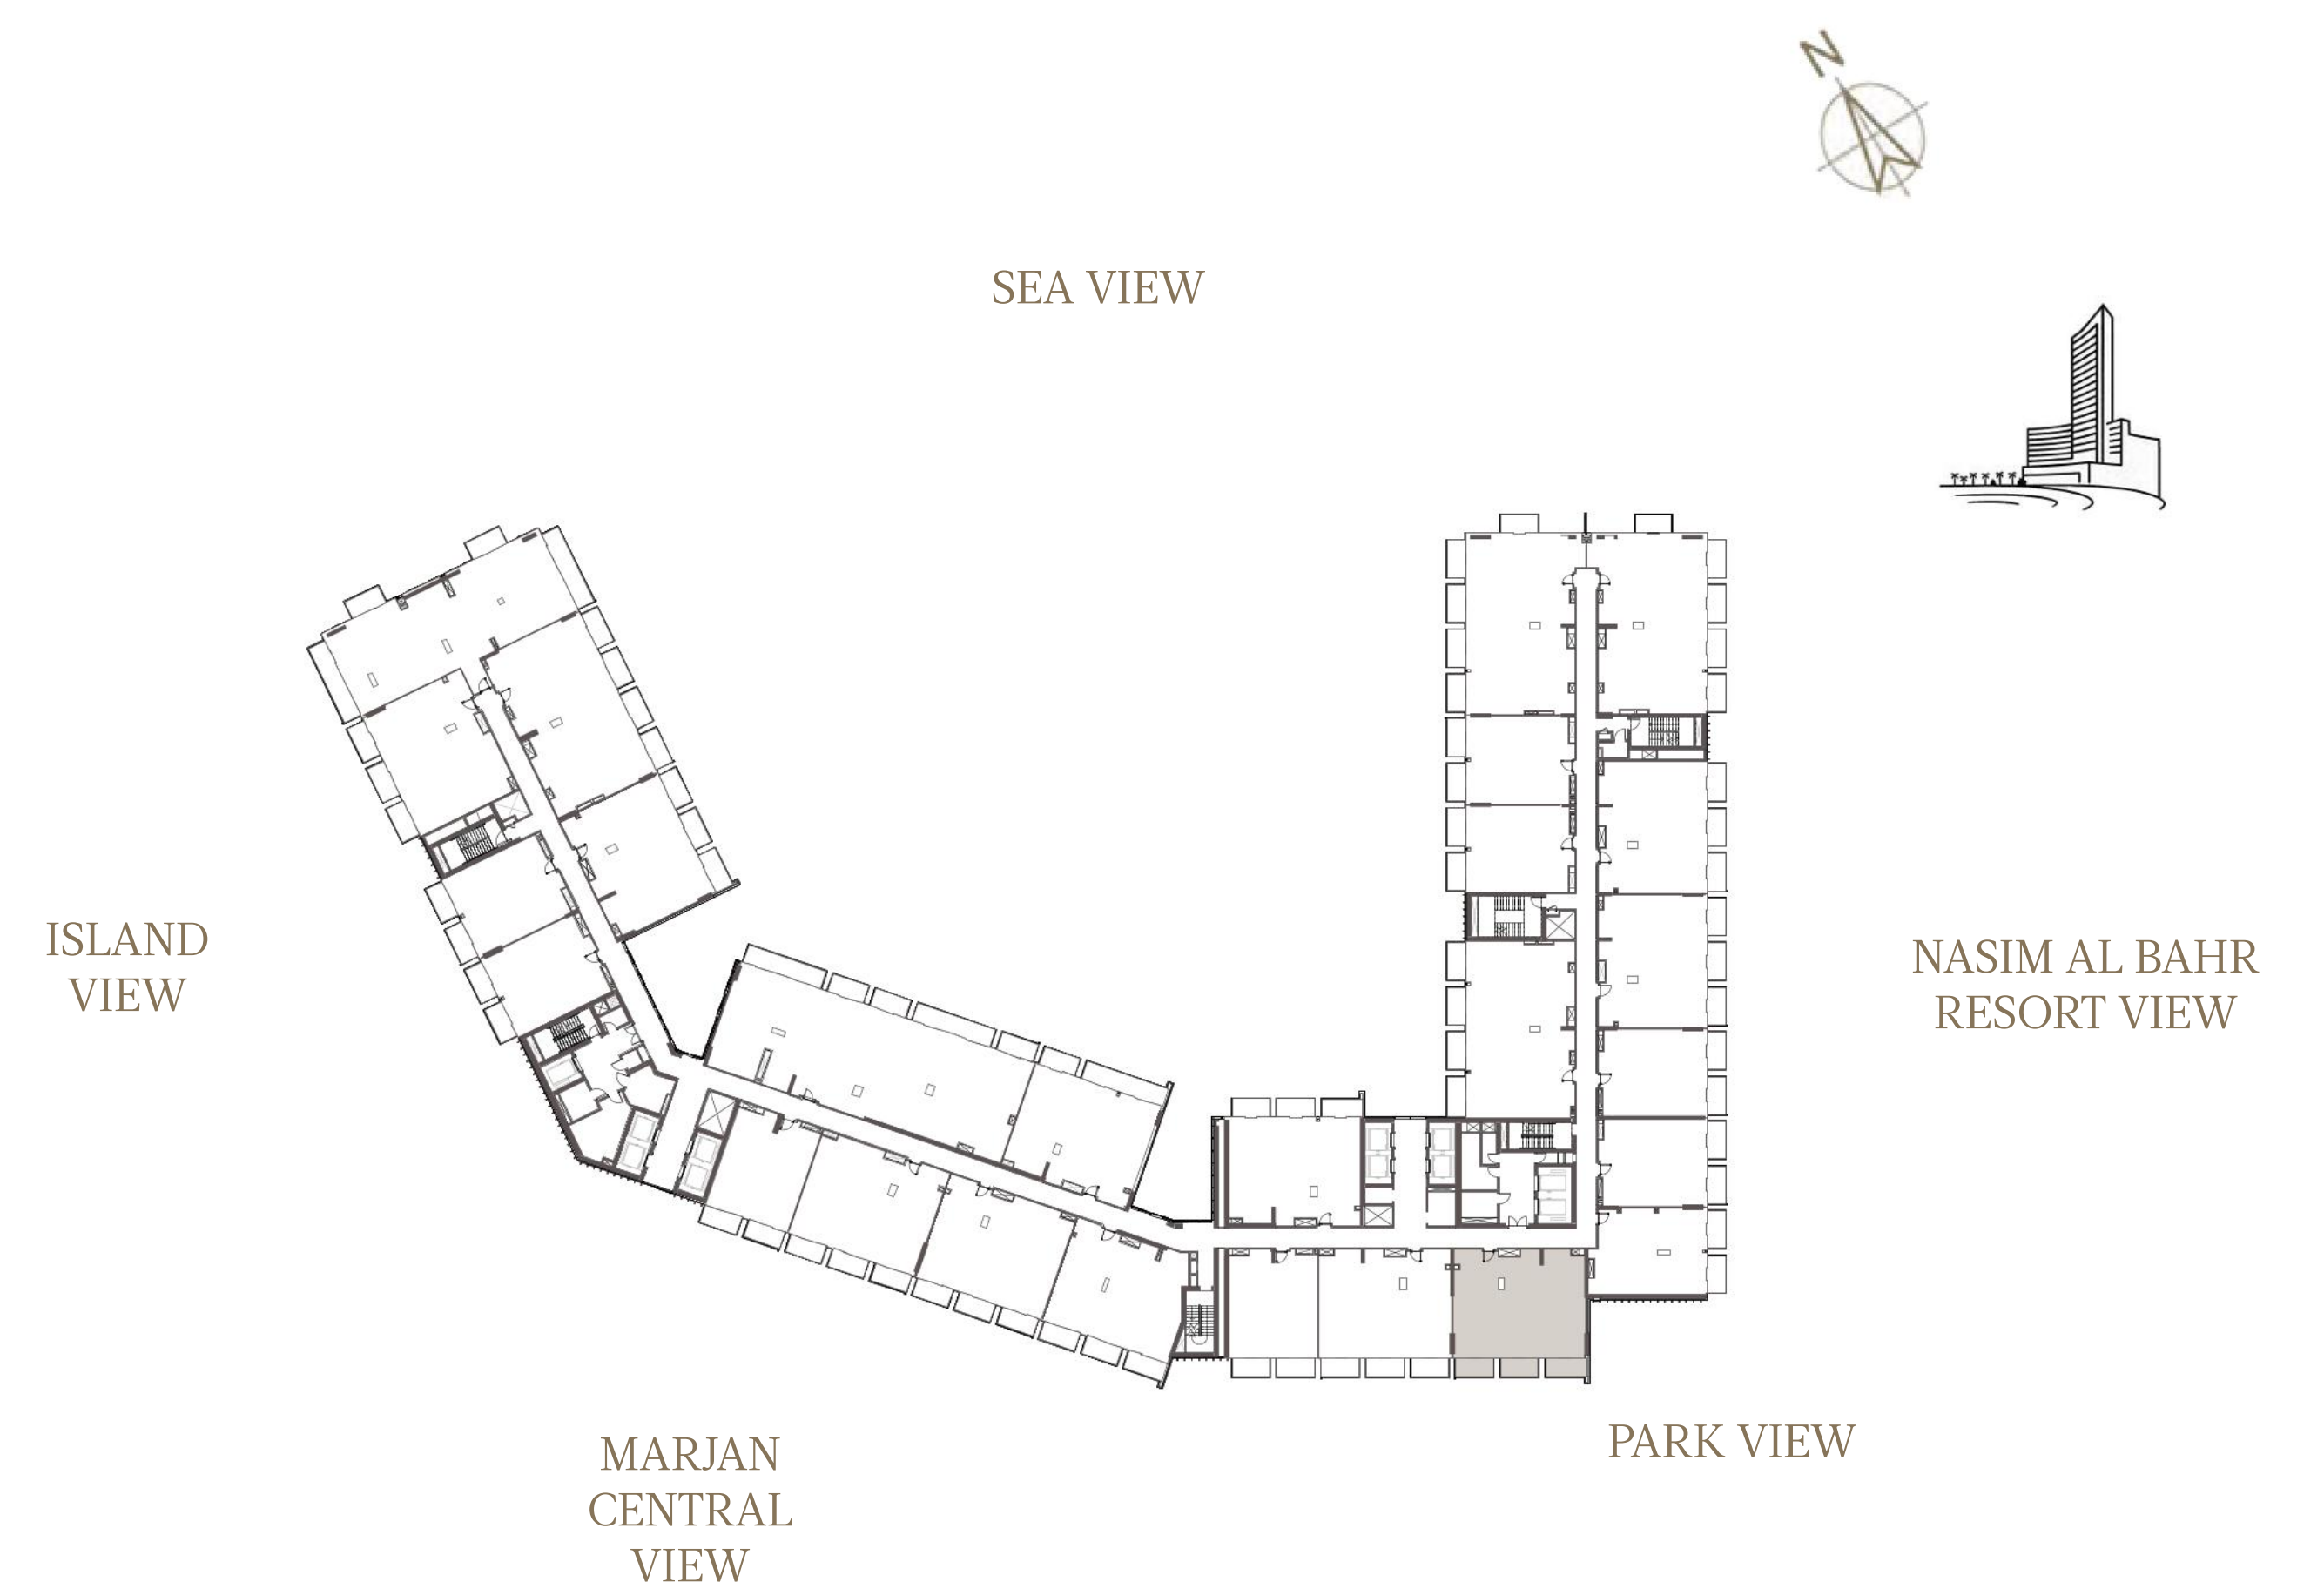

2 BEDROOM-1A

UNIT - 609

INTERNAL AREA	128.31	sq.m.	1381.12	sq.ft.
OUTDOOR AREA	18.97	sq.m.	204.19	sq.ft.
TOTAL AREA	147.28	sq.m.	1585.31	sq.ft.

2 BEDROOM-1A

UNIT - 610

INTERNAL AREA	128.25	sq.m.	1380.47	sq.ft.
OUTDOOR AREA	19.39	sq.m.	208.71	sq.ft.
TOTAL AREA	147.64	sq.m.	1589.18	sq.ft.

1 BEDROOM-CORNER 1

UNIT - 611

INTERNAL AREA	89.61 sq.m.	964.55 sq.ft.
OUTDOOR AREA	12.56 sq.m.	135.19 sq.ft.
TOTAL AREA	102.17 sq.m.	1099.75 sq.ft.

1 BEDROOM-1A

UNIT - 612

INTERNAL AREA	85.13 sq.m.	916.33 sq.ft.
OUTDOOR AREA	12.69 sq.m.	136.59 sq.ft.
TOTAL AREA	97.82 sq.m.	1052.93 sq.ft.