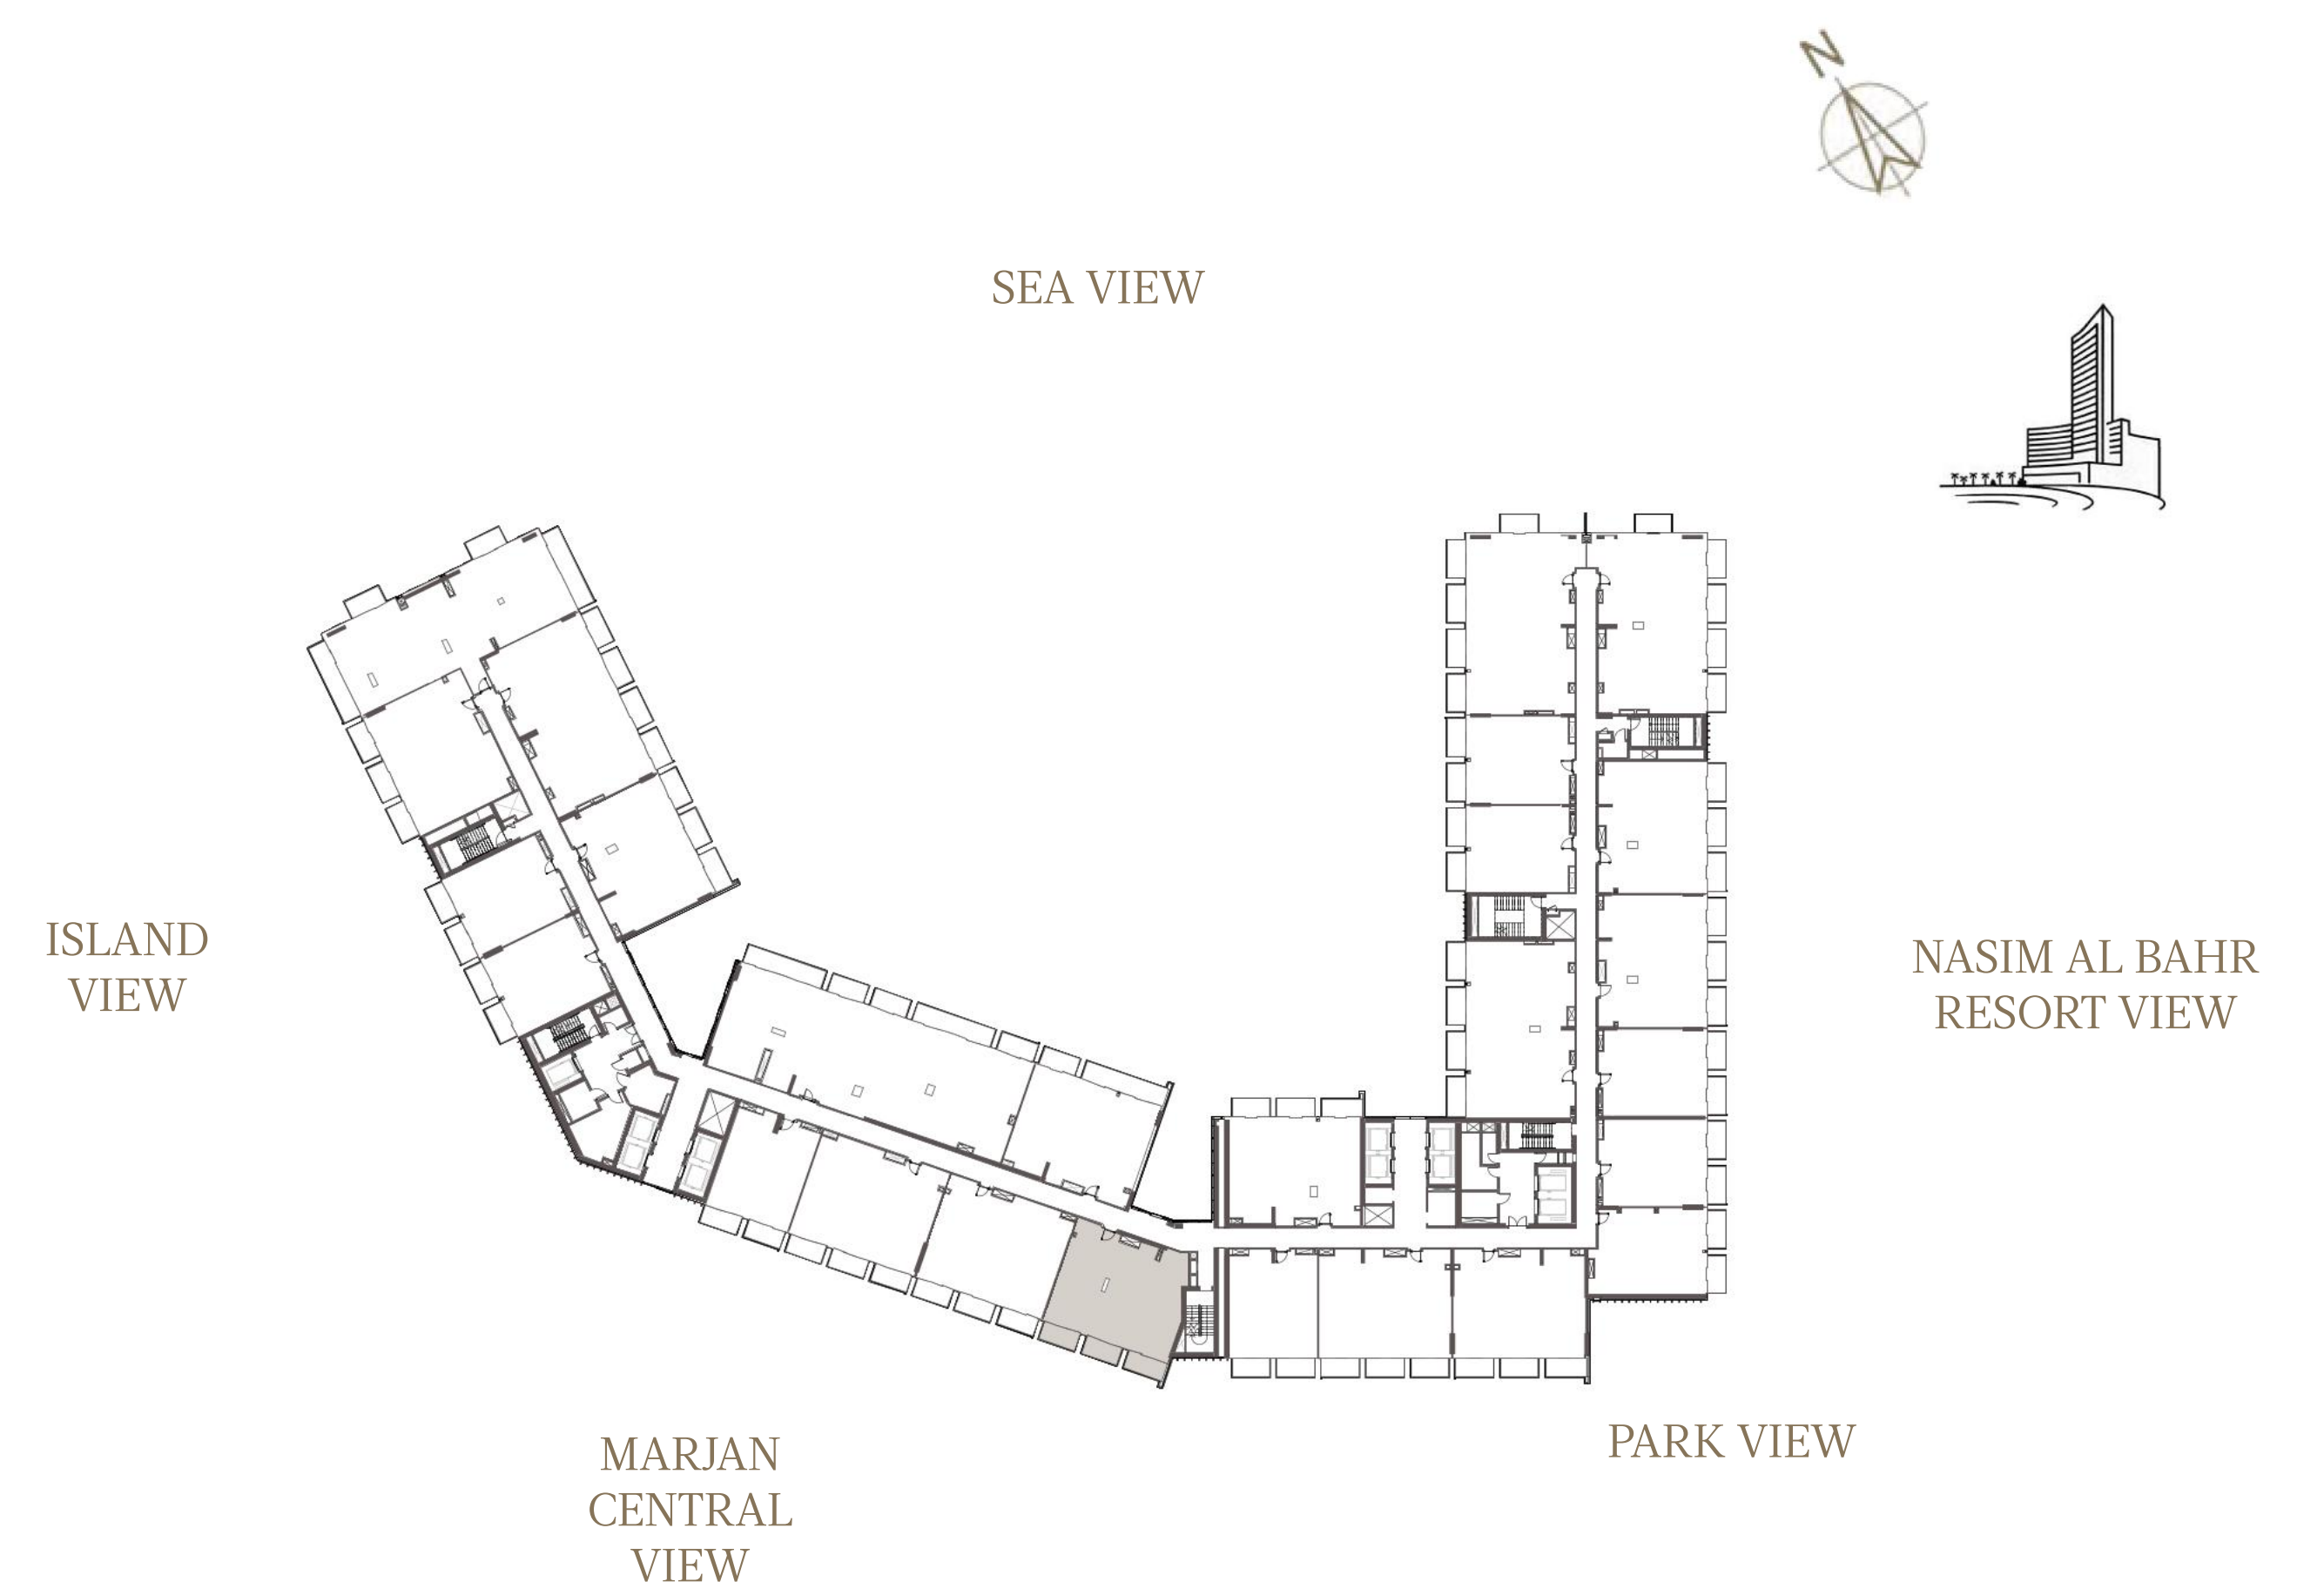

UNIT - 607

INTERNAL AREA	122.04	sq.m.	1313.63	sq.ft.
OUTDOOR AREA	19.40	sq.m.	208.82	sq.ft.
TOTAL AREA	141.44	sq.m.	1522.45	sq.ft.