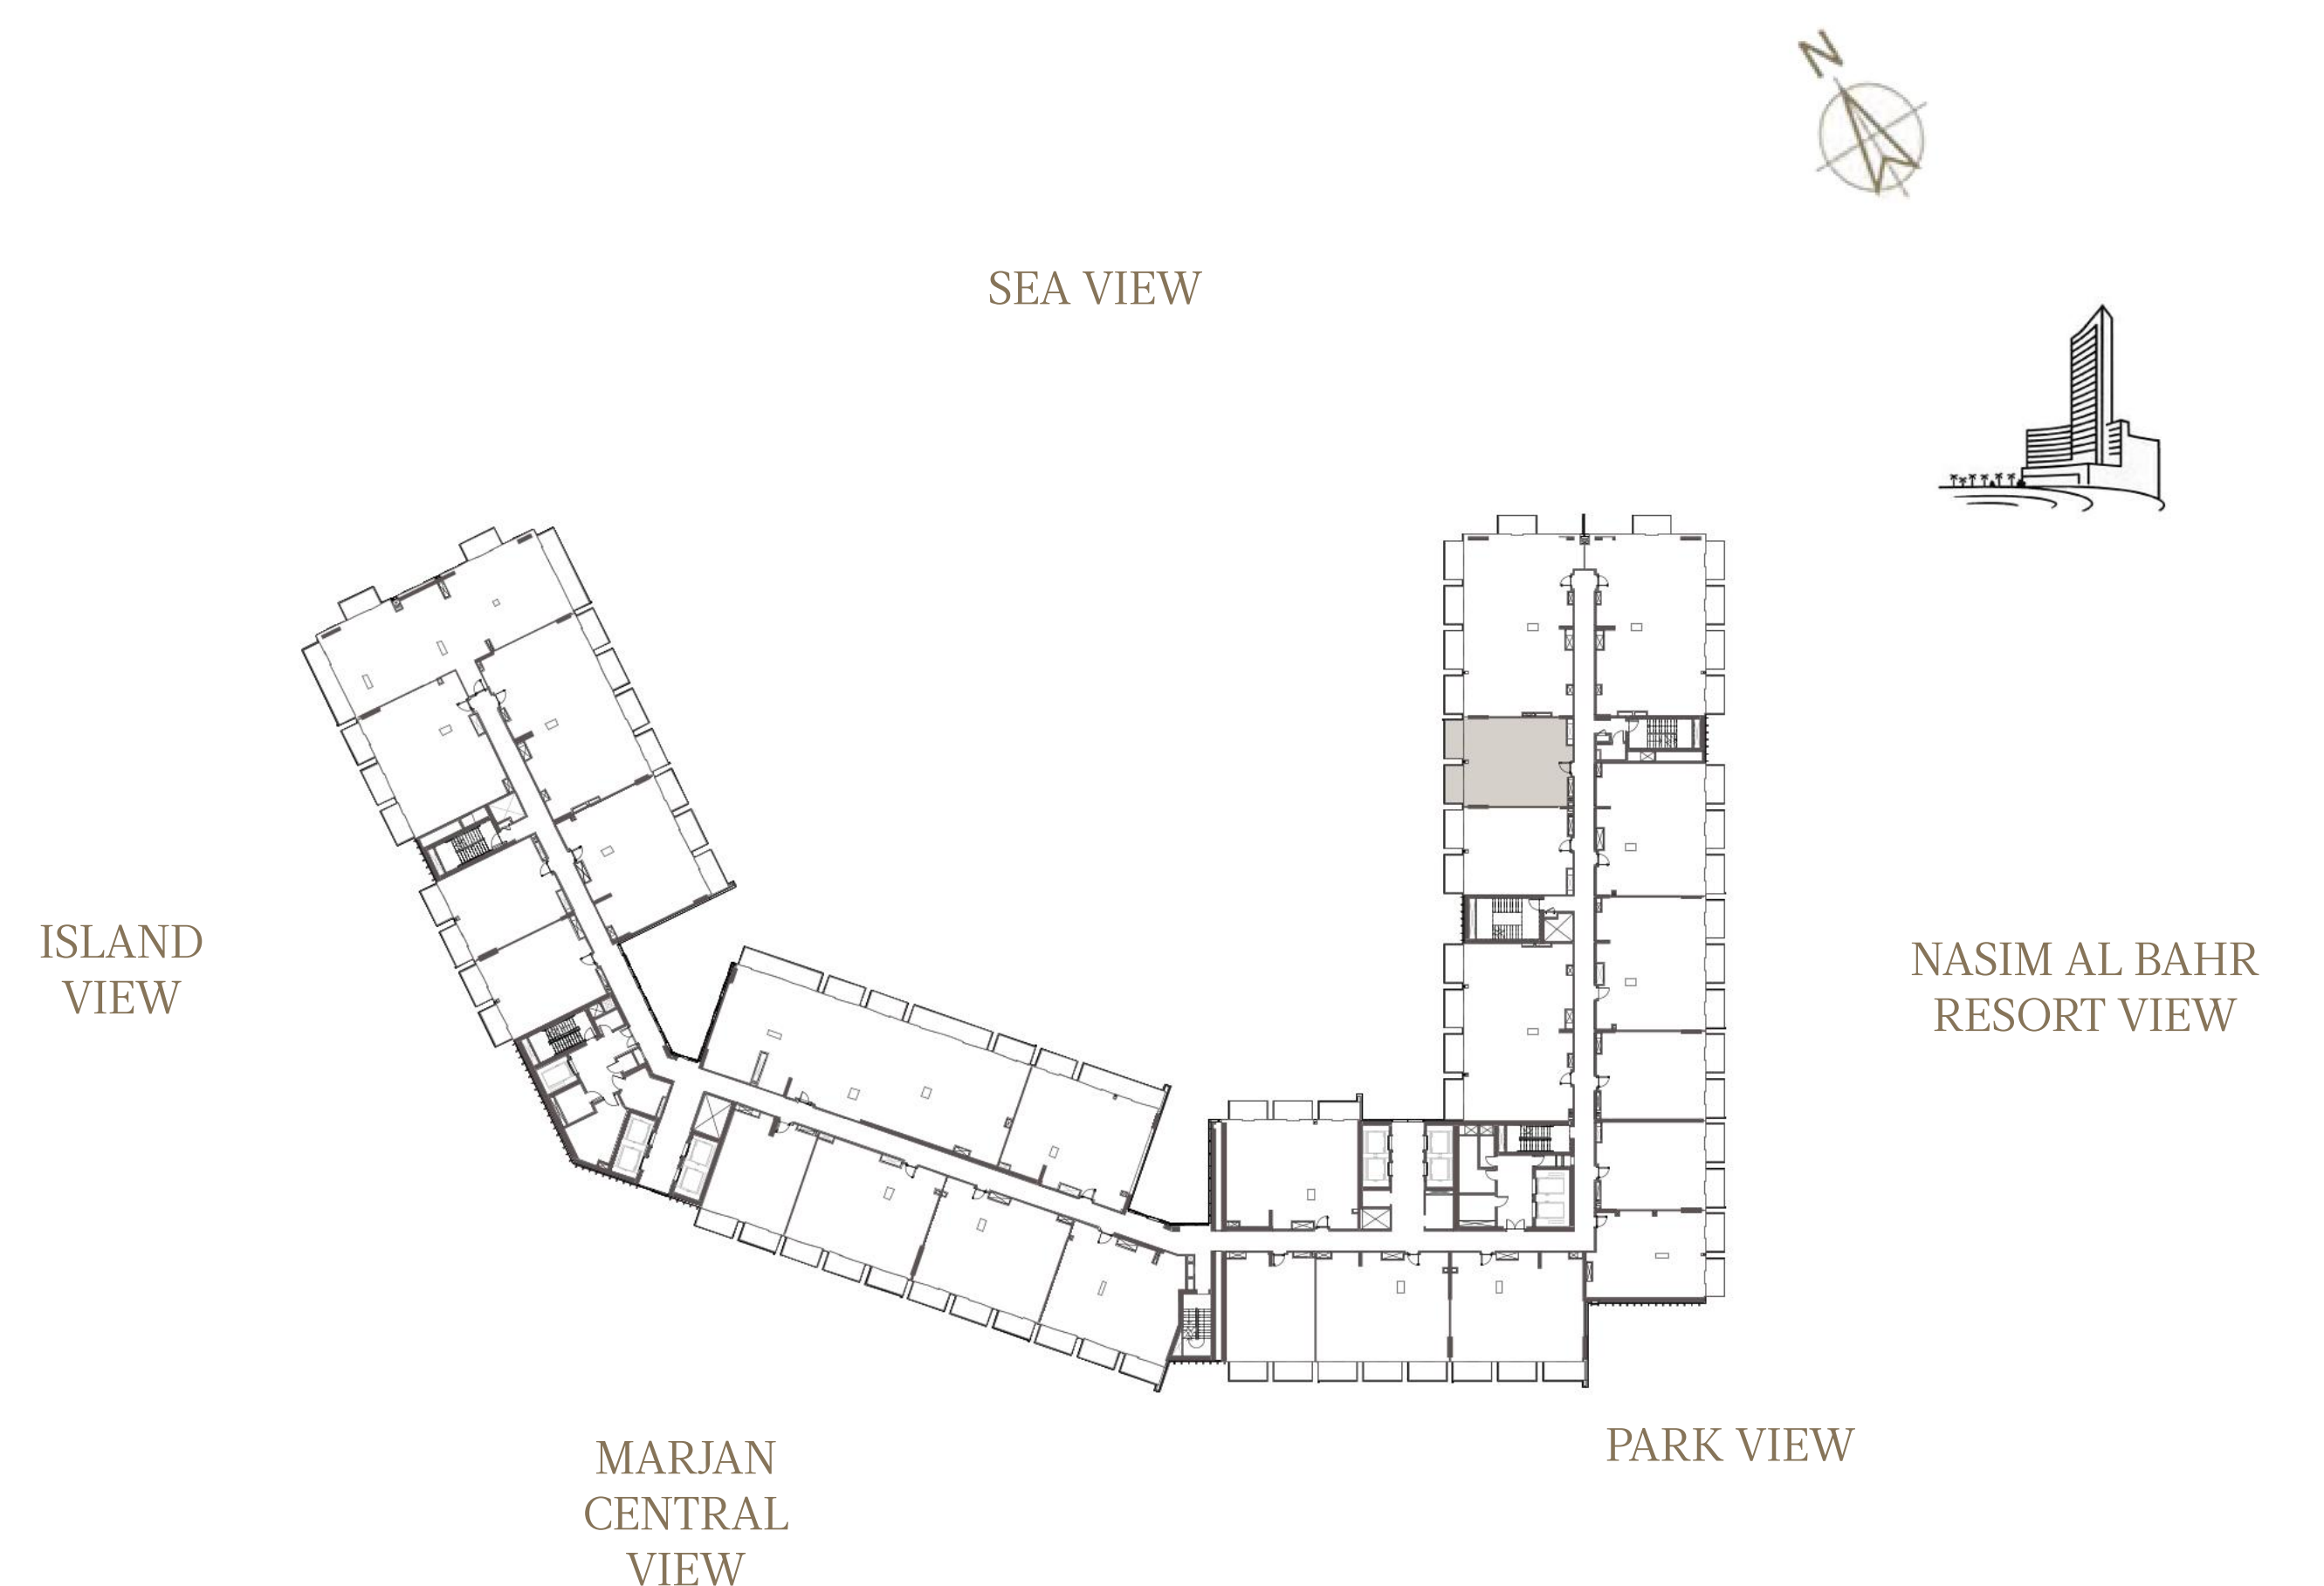

3 BEDROOM-1A

UNIT - 617

INTERNAL AREA	177.62 sq.m.	1911.89 sq.ft.
OUTDOOR AREA	31.40 sq.m.	337.99 sq.ft.
TOTAL AREA	209.02 sq.m.	2249.87 sq.ft.

1 BEDROOM-1A

UNIT - 618

INTERNAL AREA	84.63	sq.m.	910.95	sq.ft.
OUTDOOR AREA	12.69	sq.m.	136.59	sq.ft.
TOTAL AREA	97.32	sq.m.	1047.54	sq.ft.