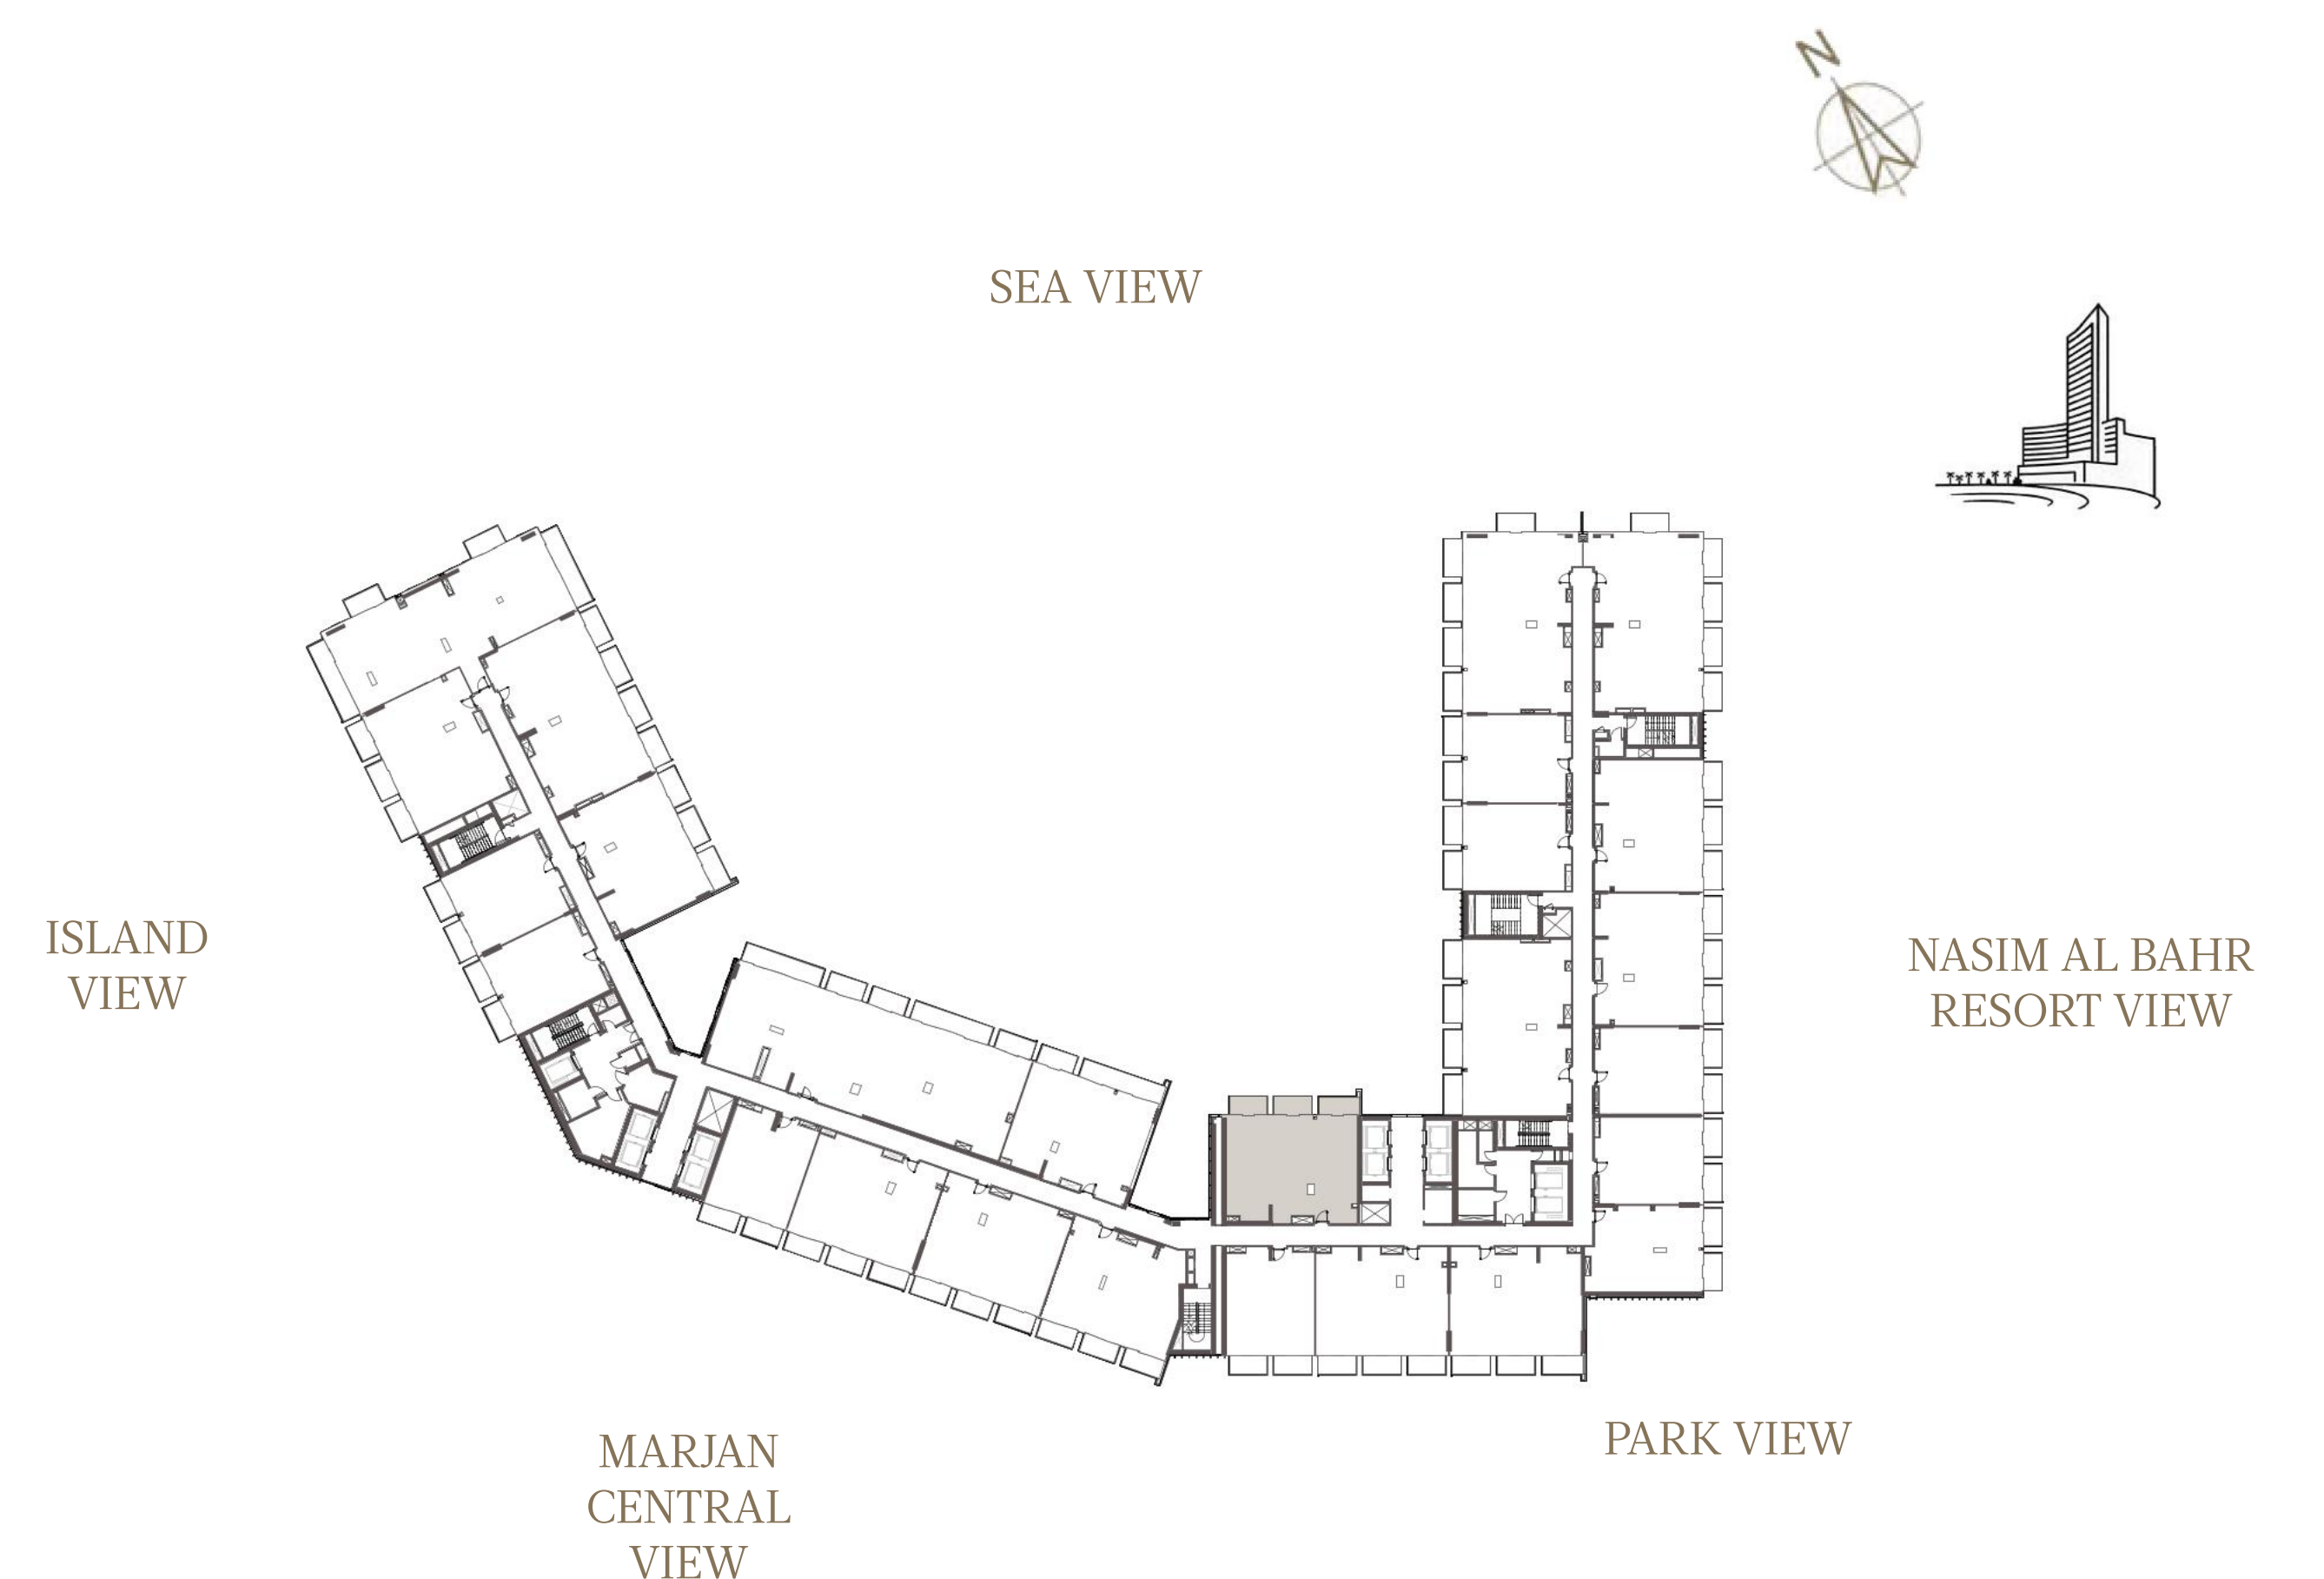

UNIT - 621

INTERNAL AREA	129.08	sq.m.	1389.41	sq.ft.
OUTDOOR AREA	19.01	sq.m.	204.62	sq.ft.
TOTAL AREA	148.09	sq.m.	1594.03	sq.ft.