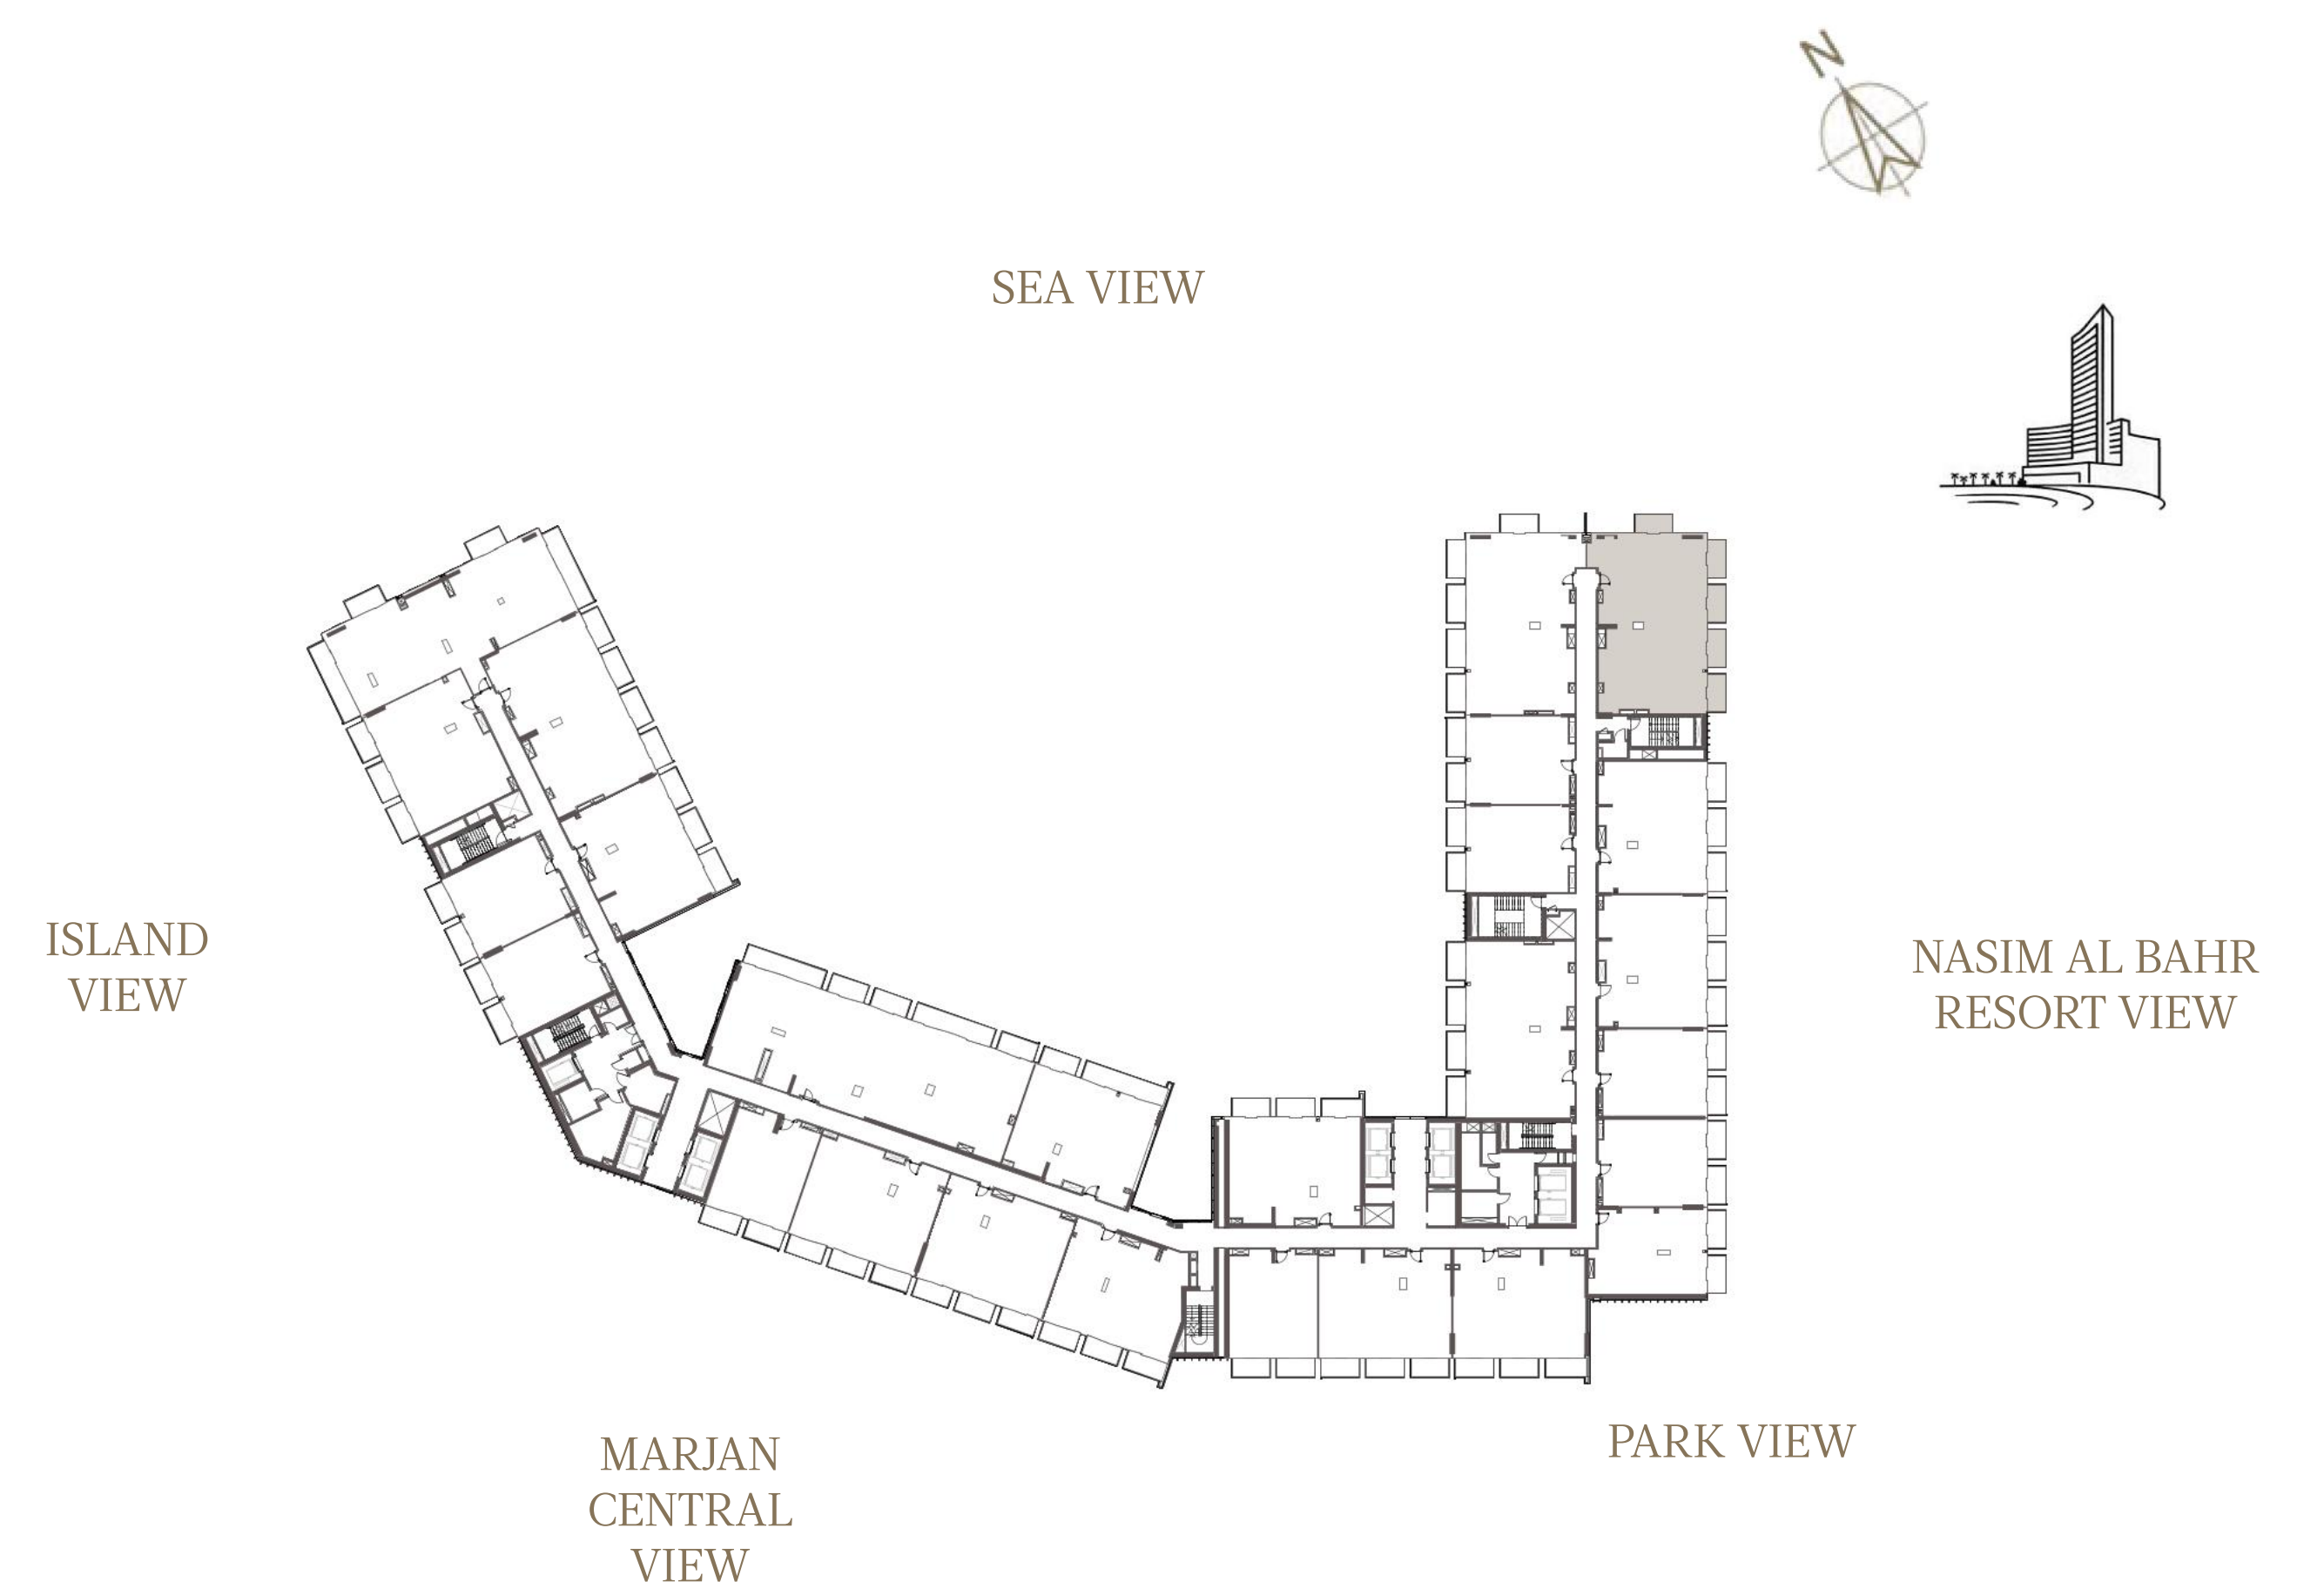

2 BEDROOM-1A

UNIT - 615

INTERNAL AREA	127.44	sq.m.	1371.75	sq.ft.
OUTDOOR AREA	18.97	sq.m.	204.19	sq.ft.
TOTAL AREA	146.41	sq.m.	1575.94	sq.ft.

3 BEDROOM-1A

UNIT - 616

INTERNAL AREA	175.86	sq.m.	1892.94	sq.ft.
OUTDOOR AREA	31.40	sq.m.	337.99	sq.ft.
TOTAL AREA	207.26	sq.m.	2230.93	sq.ft.