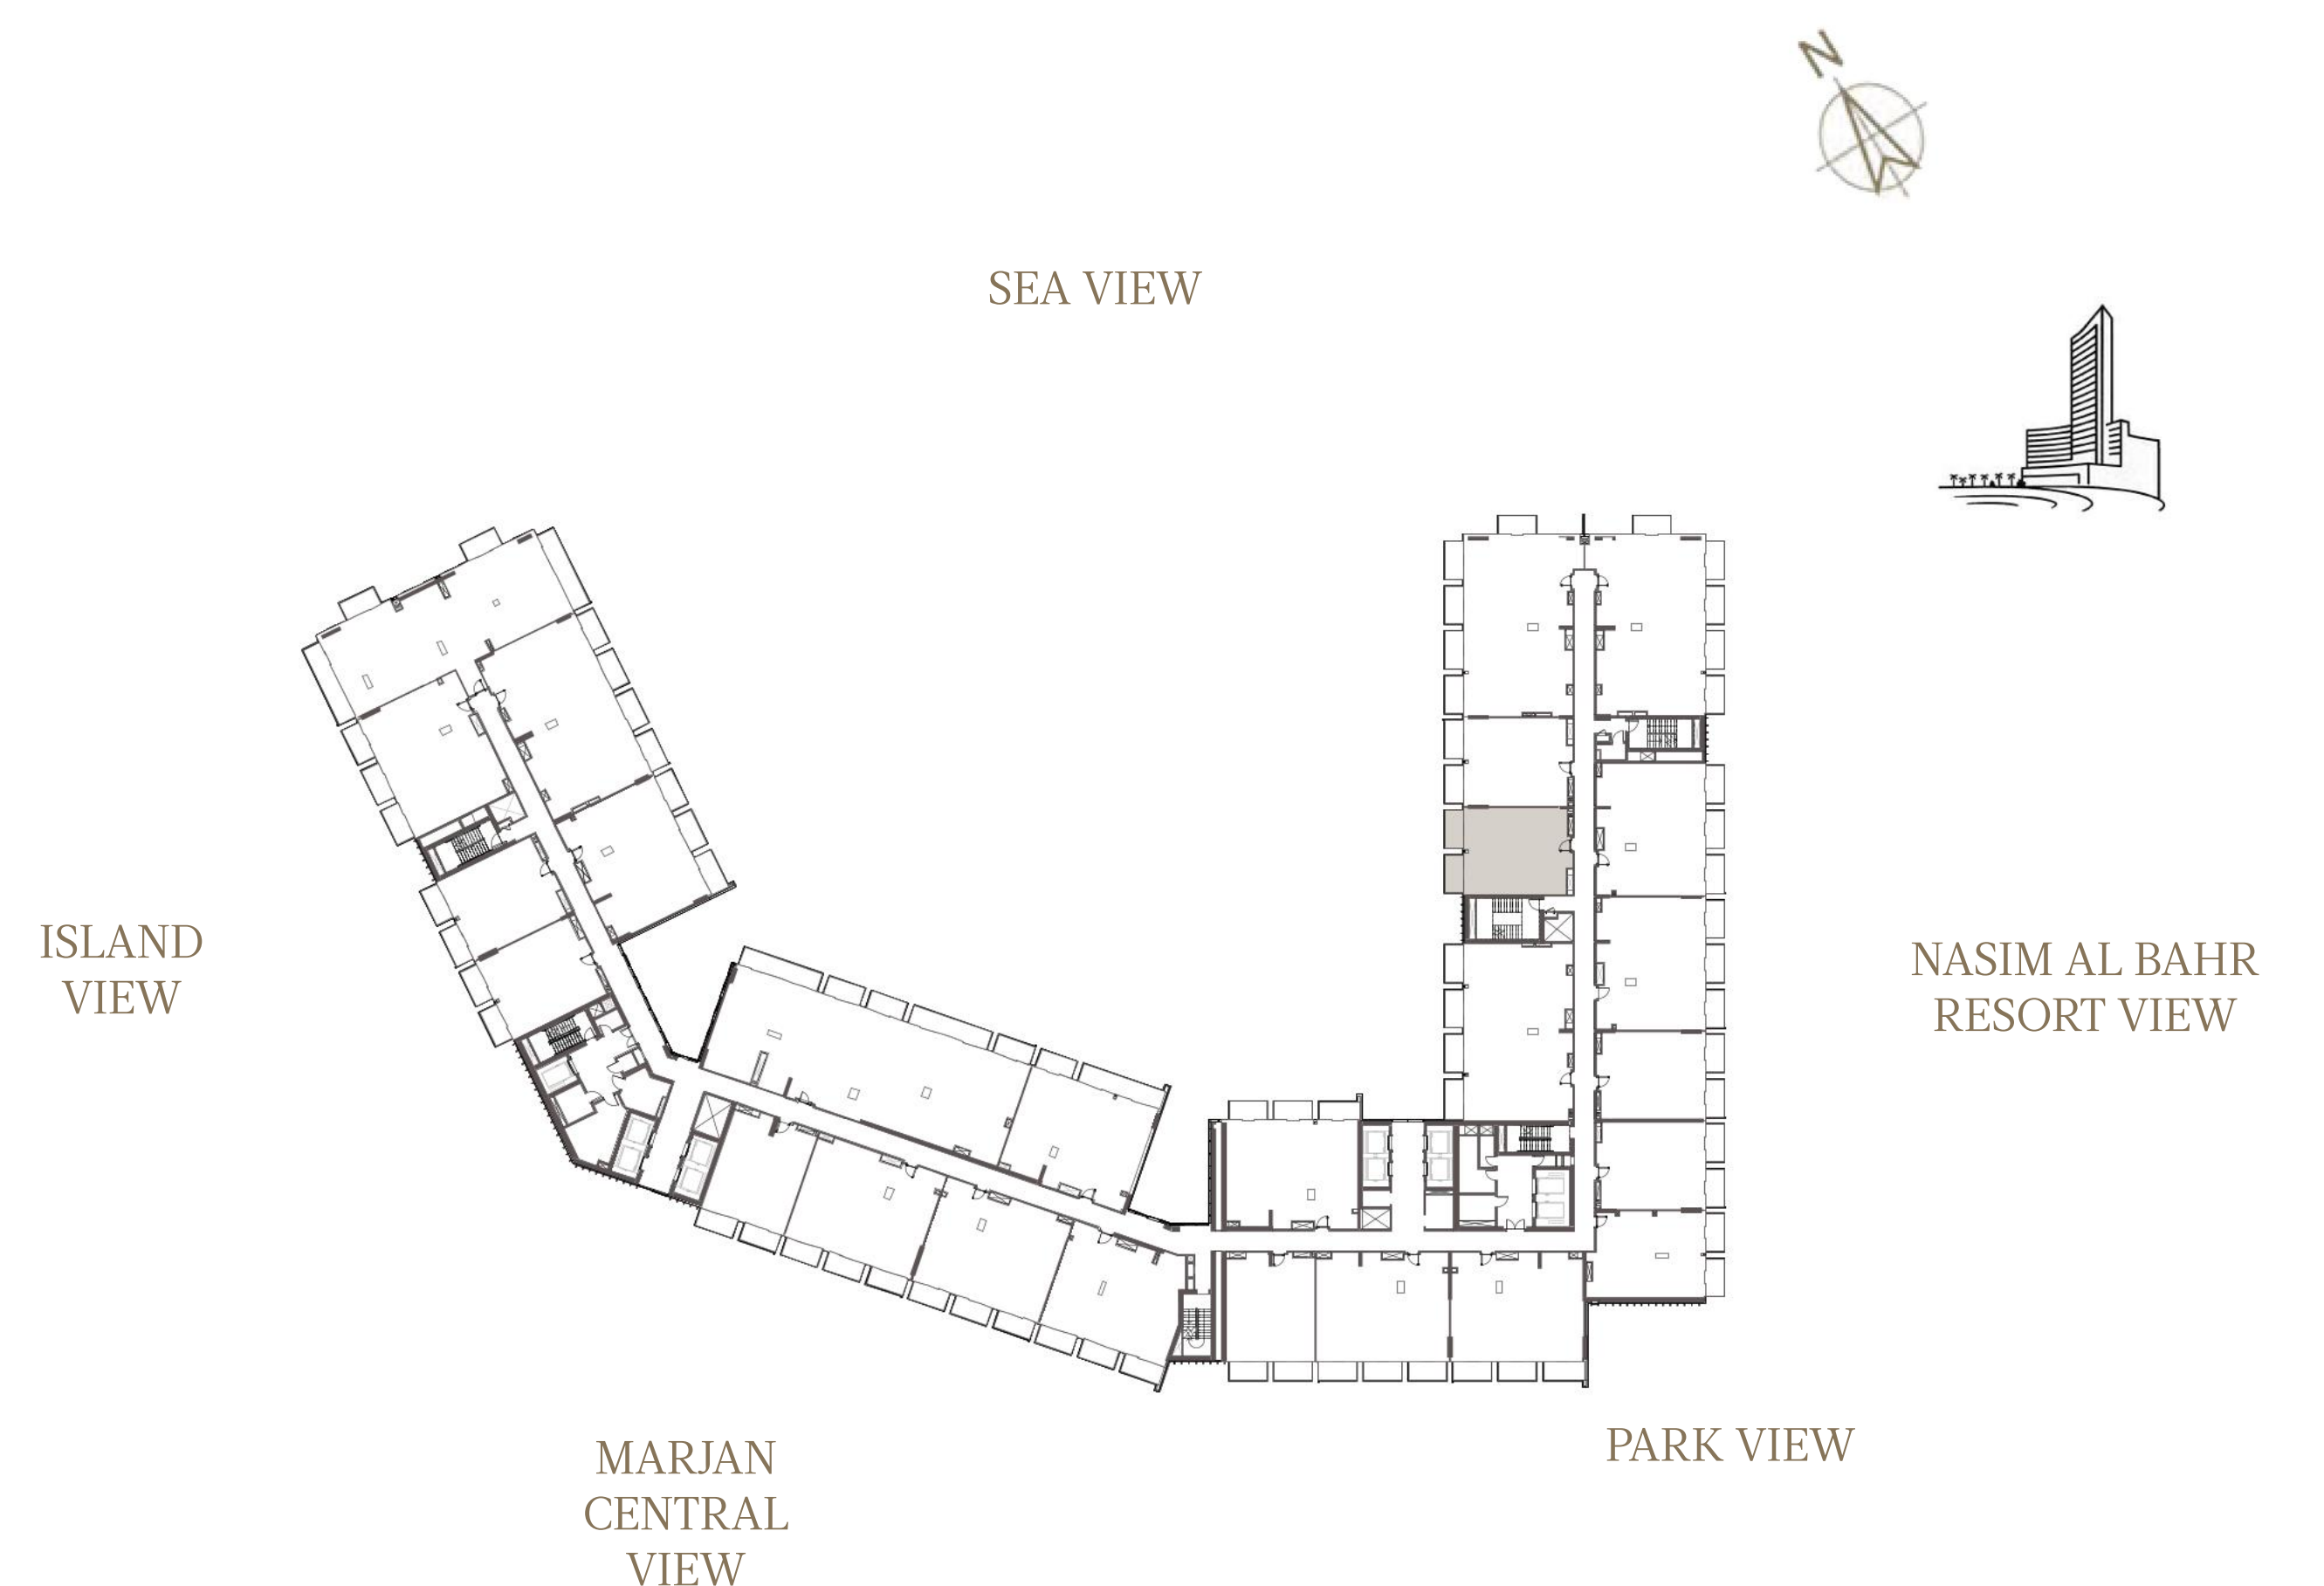

UNIT - 619

INTERNAL AREA	82.70	sq.m.	890.18	sq.ft.
OUTDOOR AREA	12.56	sq.m.	135.19	sq.ft.
TOTAL AREA	95.26	sq.m.	1025.37	sq.ft.