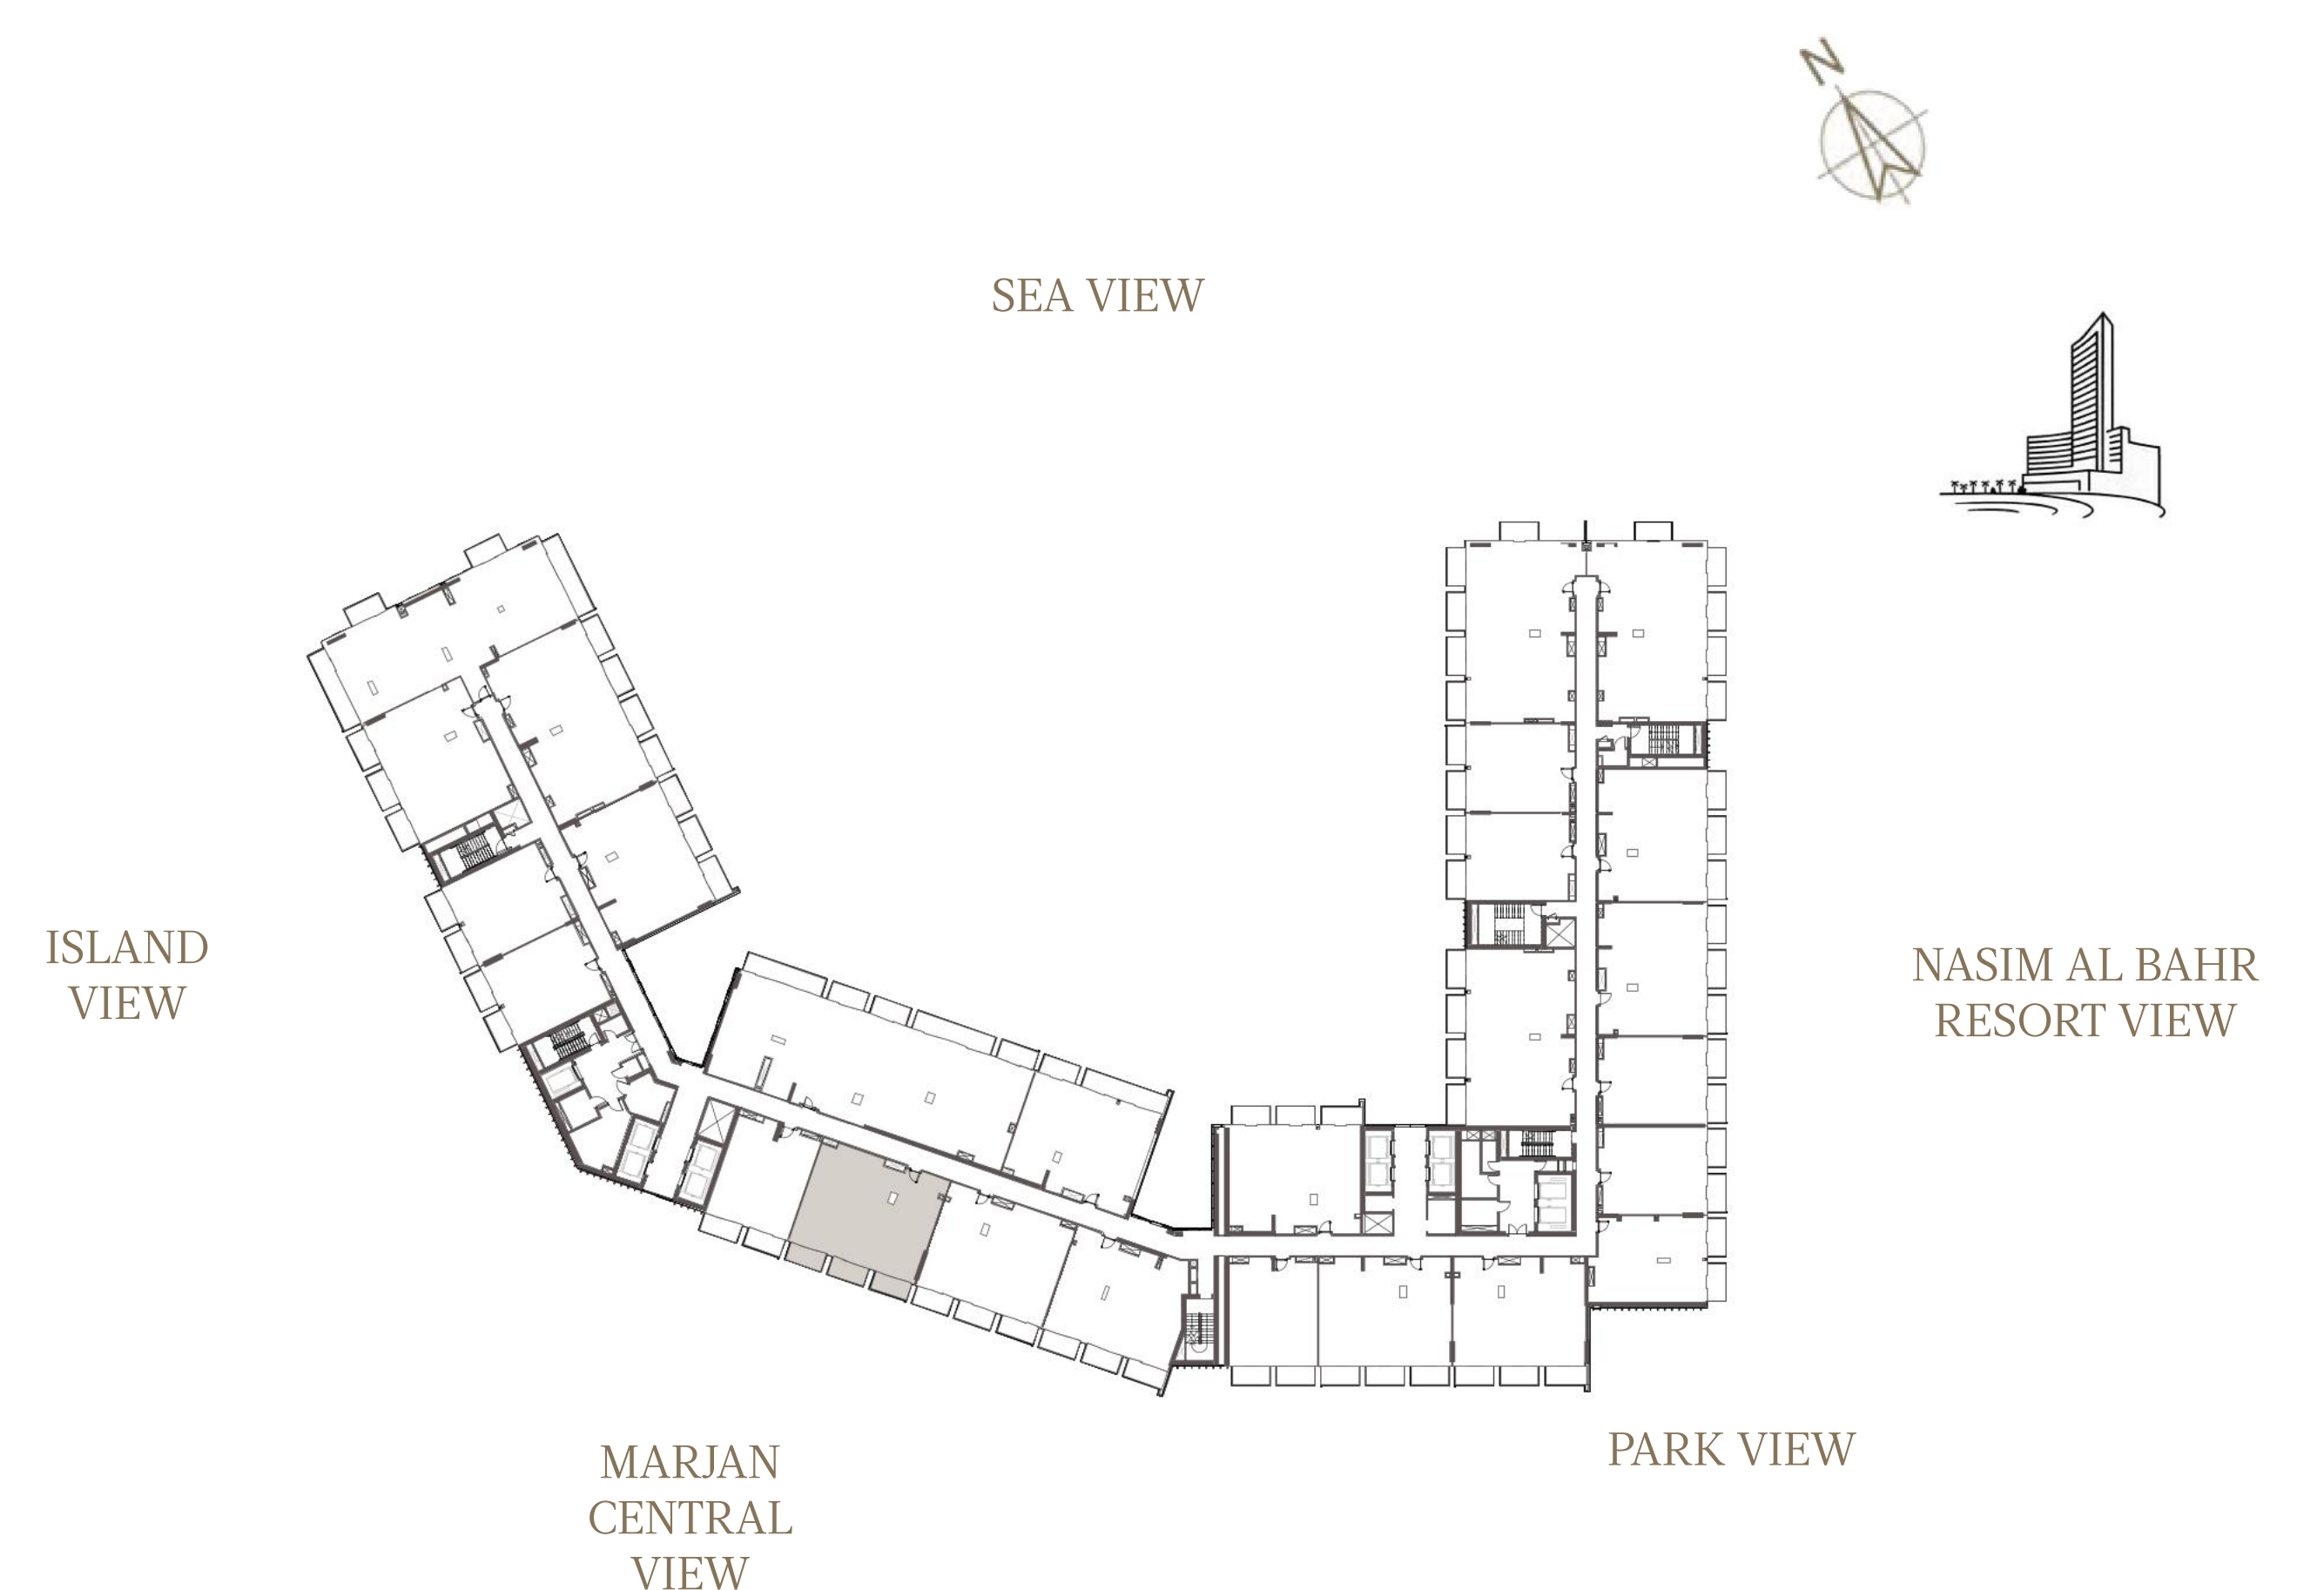

UNIT - 605

INTERNAL AREA	128.37	sq.m.	1381.76	sq.ft.
OUTDOOR AREA	18.68	sq.m.	201.07	sq.ft.
TOTAL AREA	147.05	sq.m.	1582.83	sq.ft.