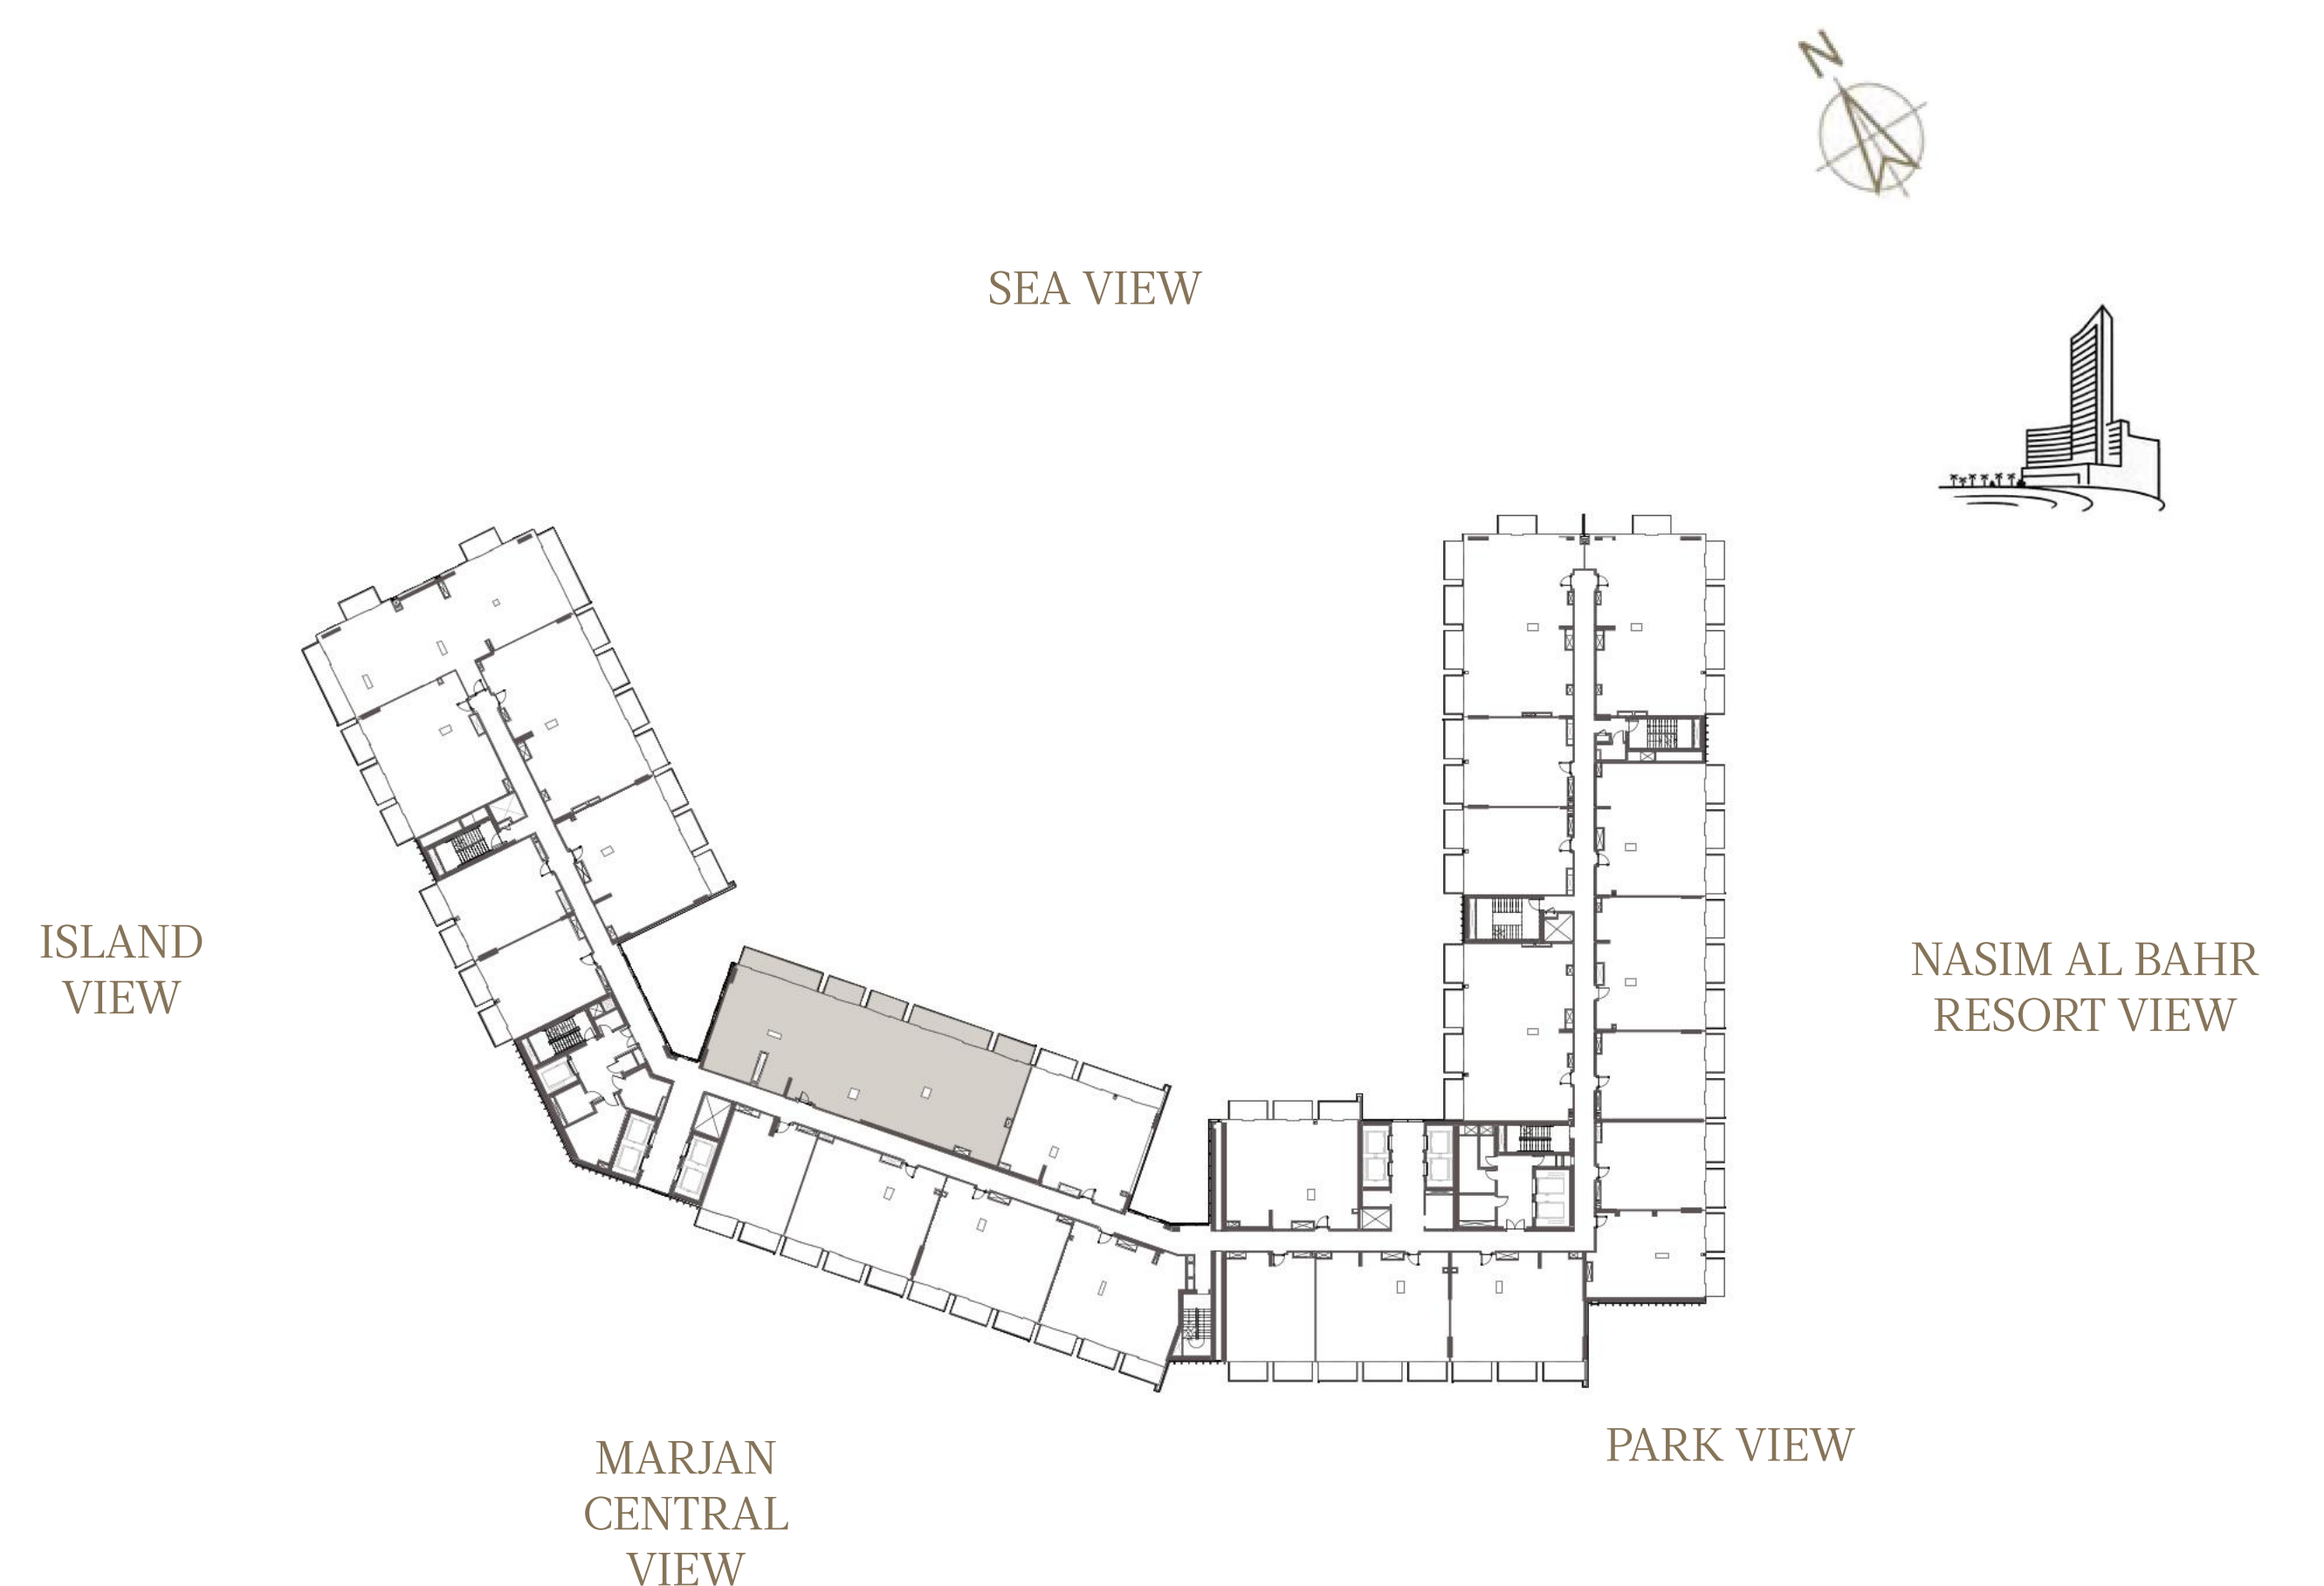

UNIT - 623

INTERNAL AREA	298.14	sq.m.	3209.15	sq.ft.
OUTDOOR AREA	46.43	sq.m.	499.77	sq.ft.
TOTAL AREA	344.57	sq.m.	3708.92	sq.ft.