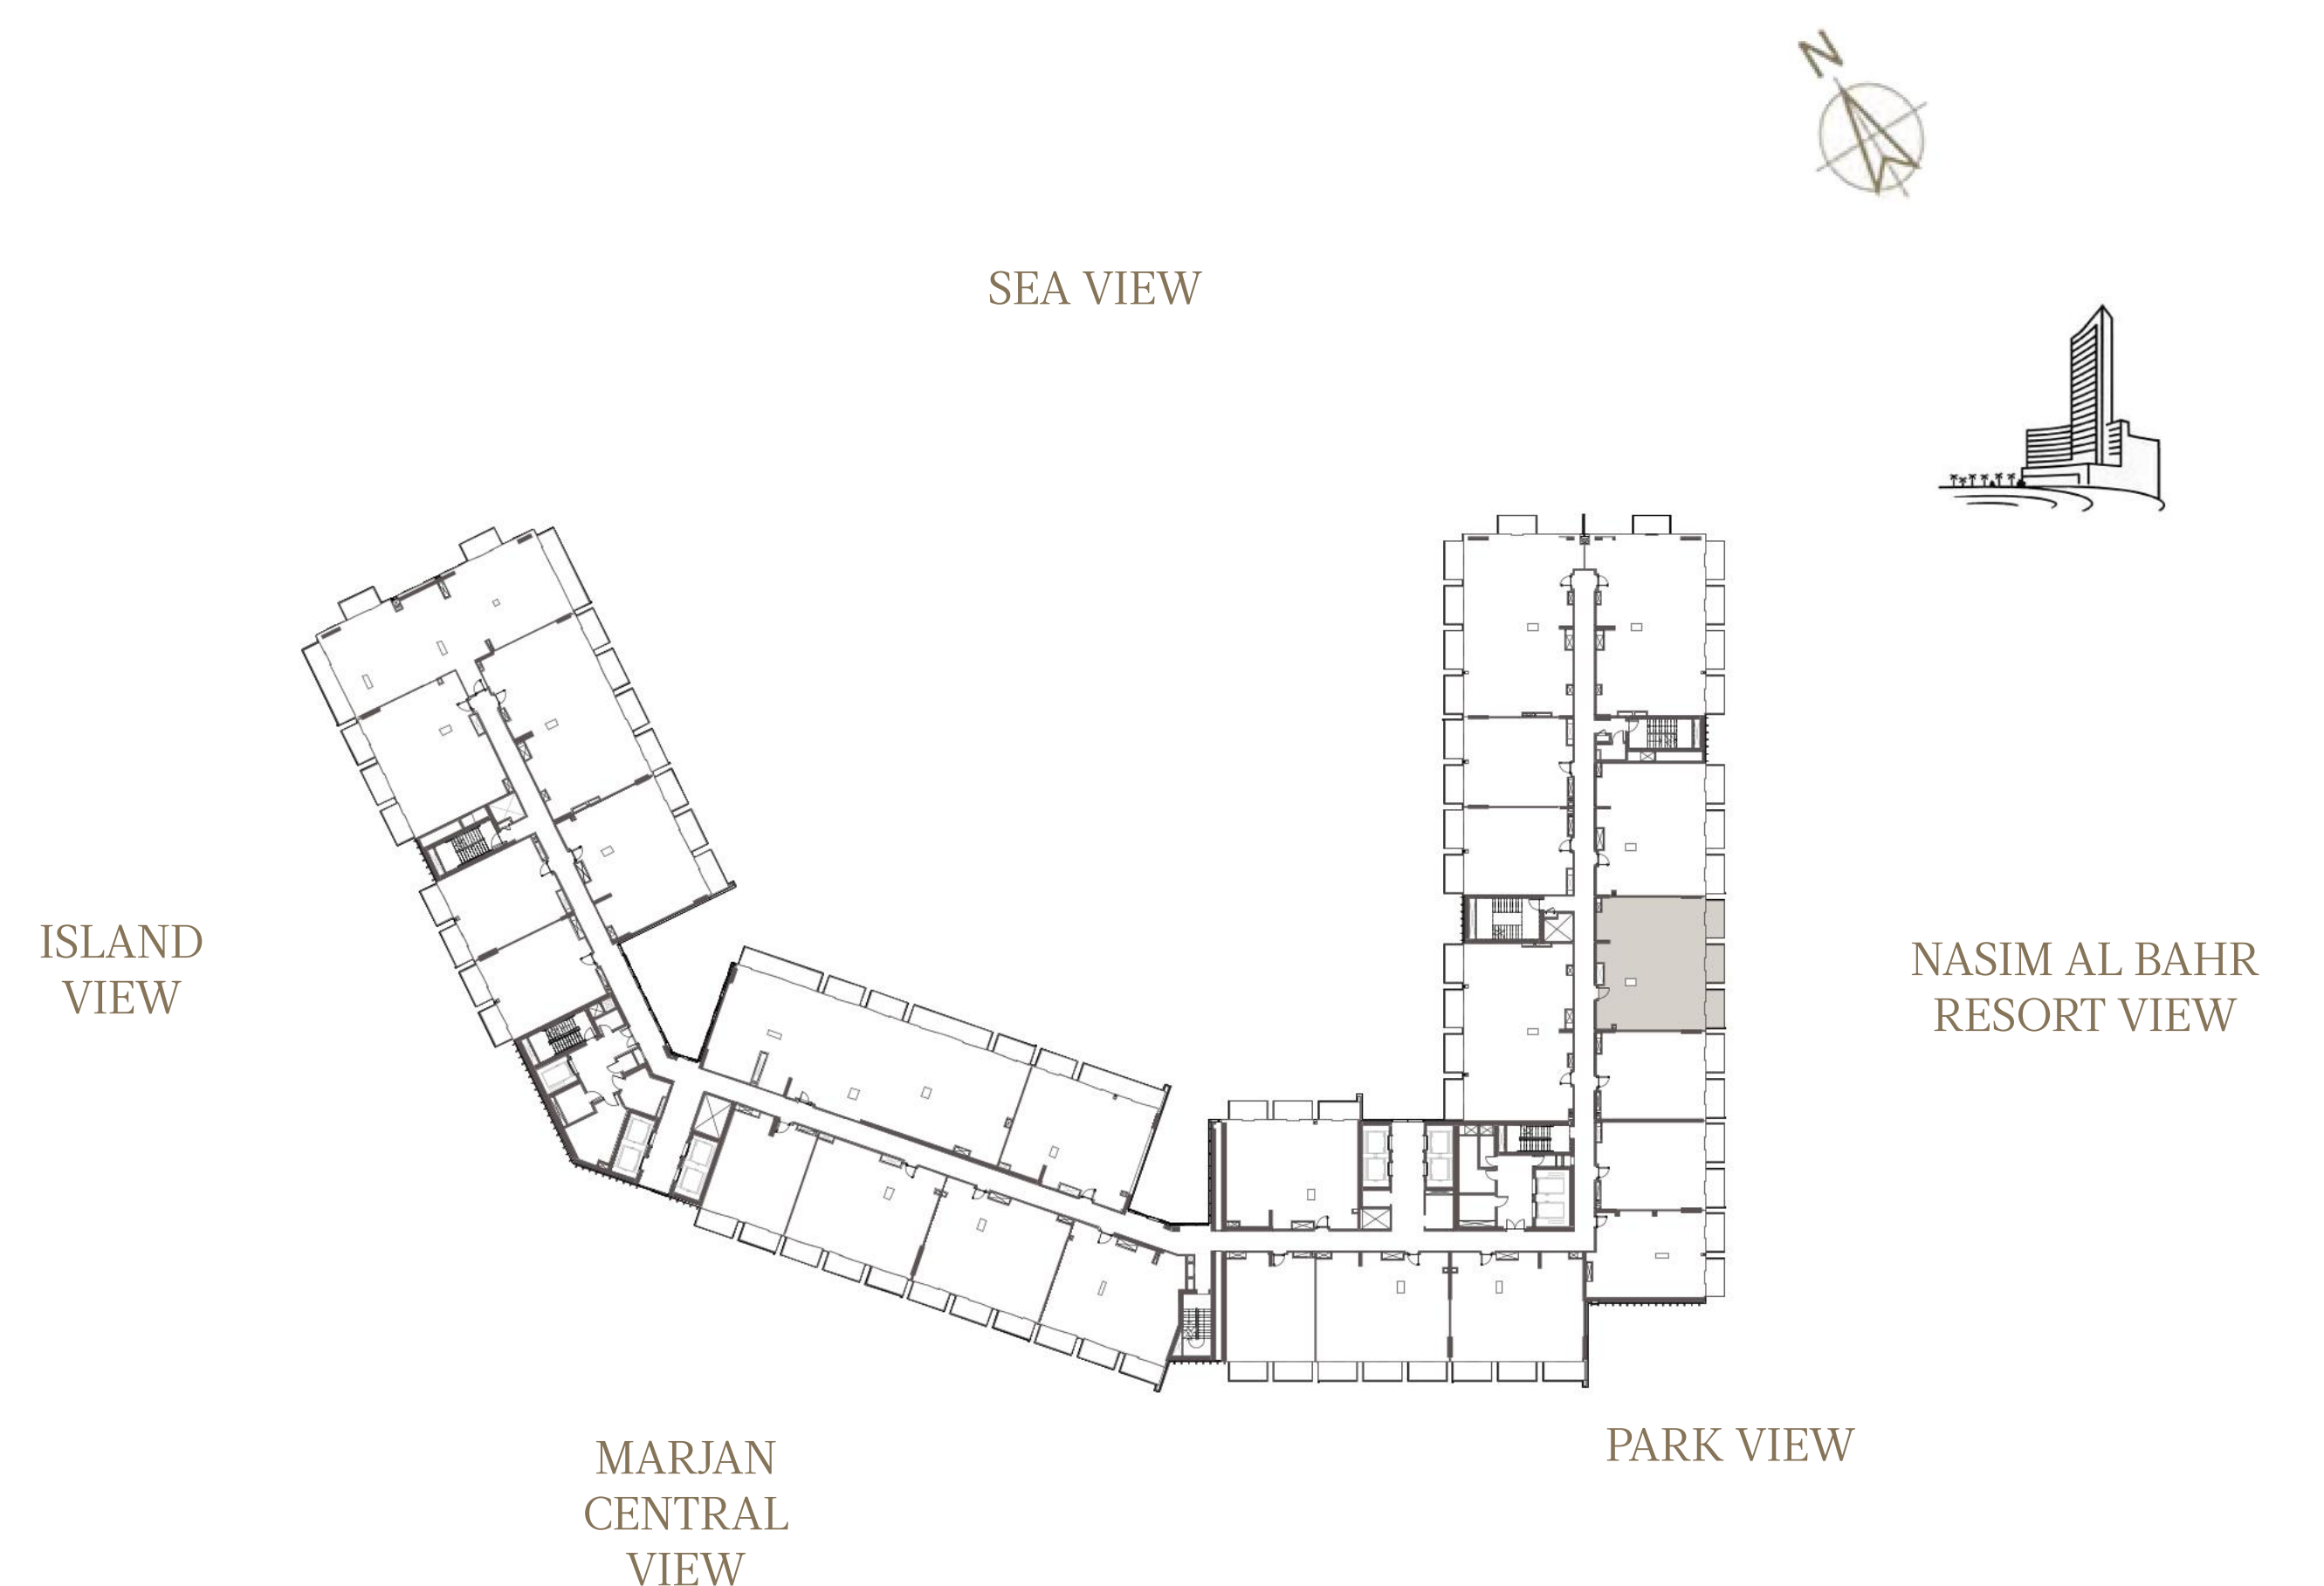

1 BEDROOM-1A

UNIT - 613

INTERNAL AREA	85.12 sq.m.	916.22 sq.ft.
OUTDOOR AREA	12.69 sq.m.	136.59 sq.ft.
TOTAL AREA	97.81 sq.m.	1052.82 sq.ft.

2 BEDROOM-1A

UNIT - 614

INTERNAL AREA	128.33	sq.m.	1381.33	sq.ft.
OUTDOOR AREA	18.97	sq.m.	204.19	sq.ft.
TOTAL AREA	147.30	sq.m.	1585.52	sq.ft.