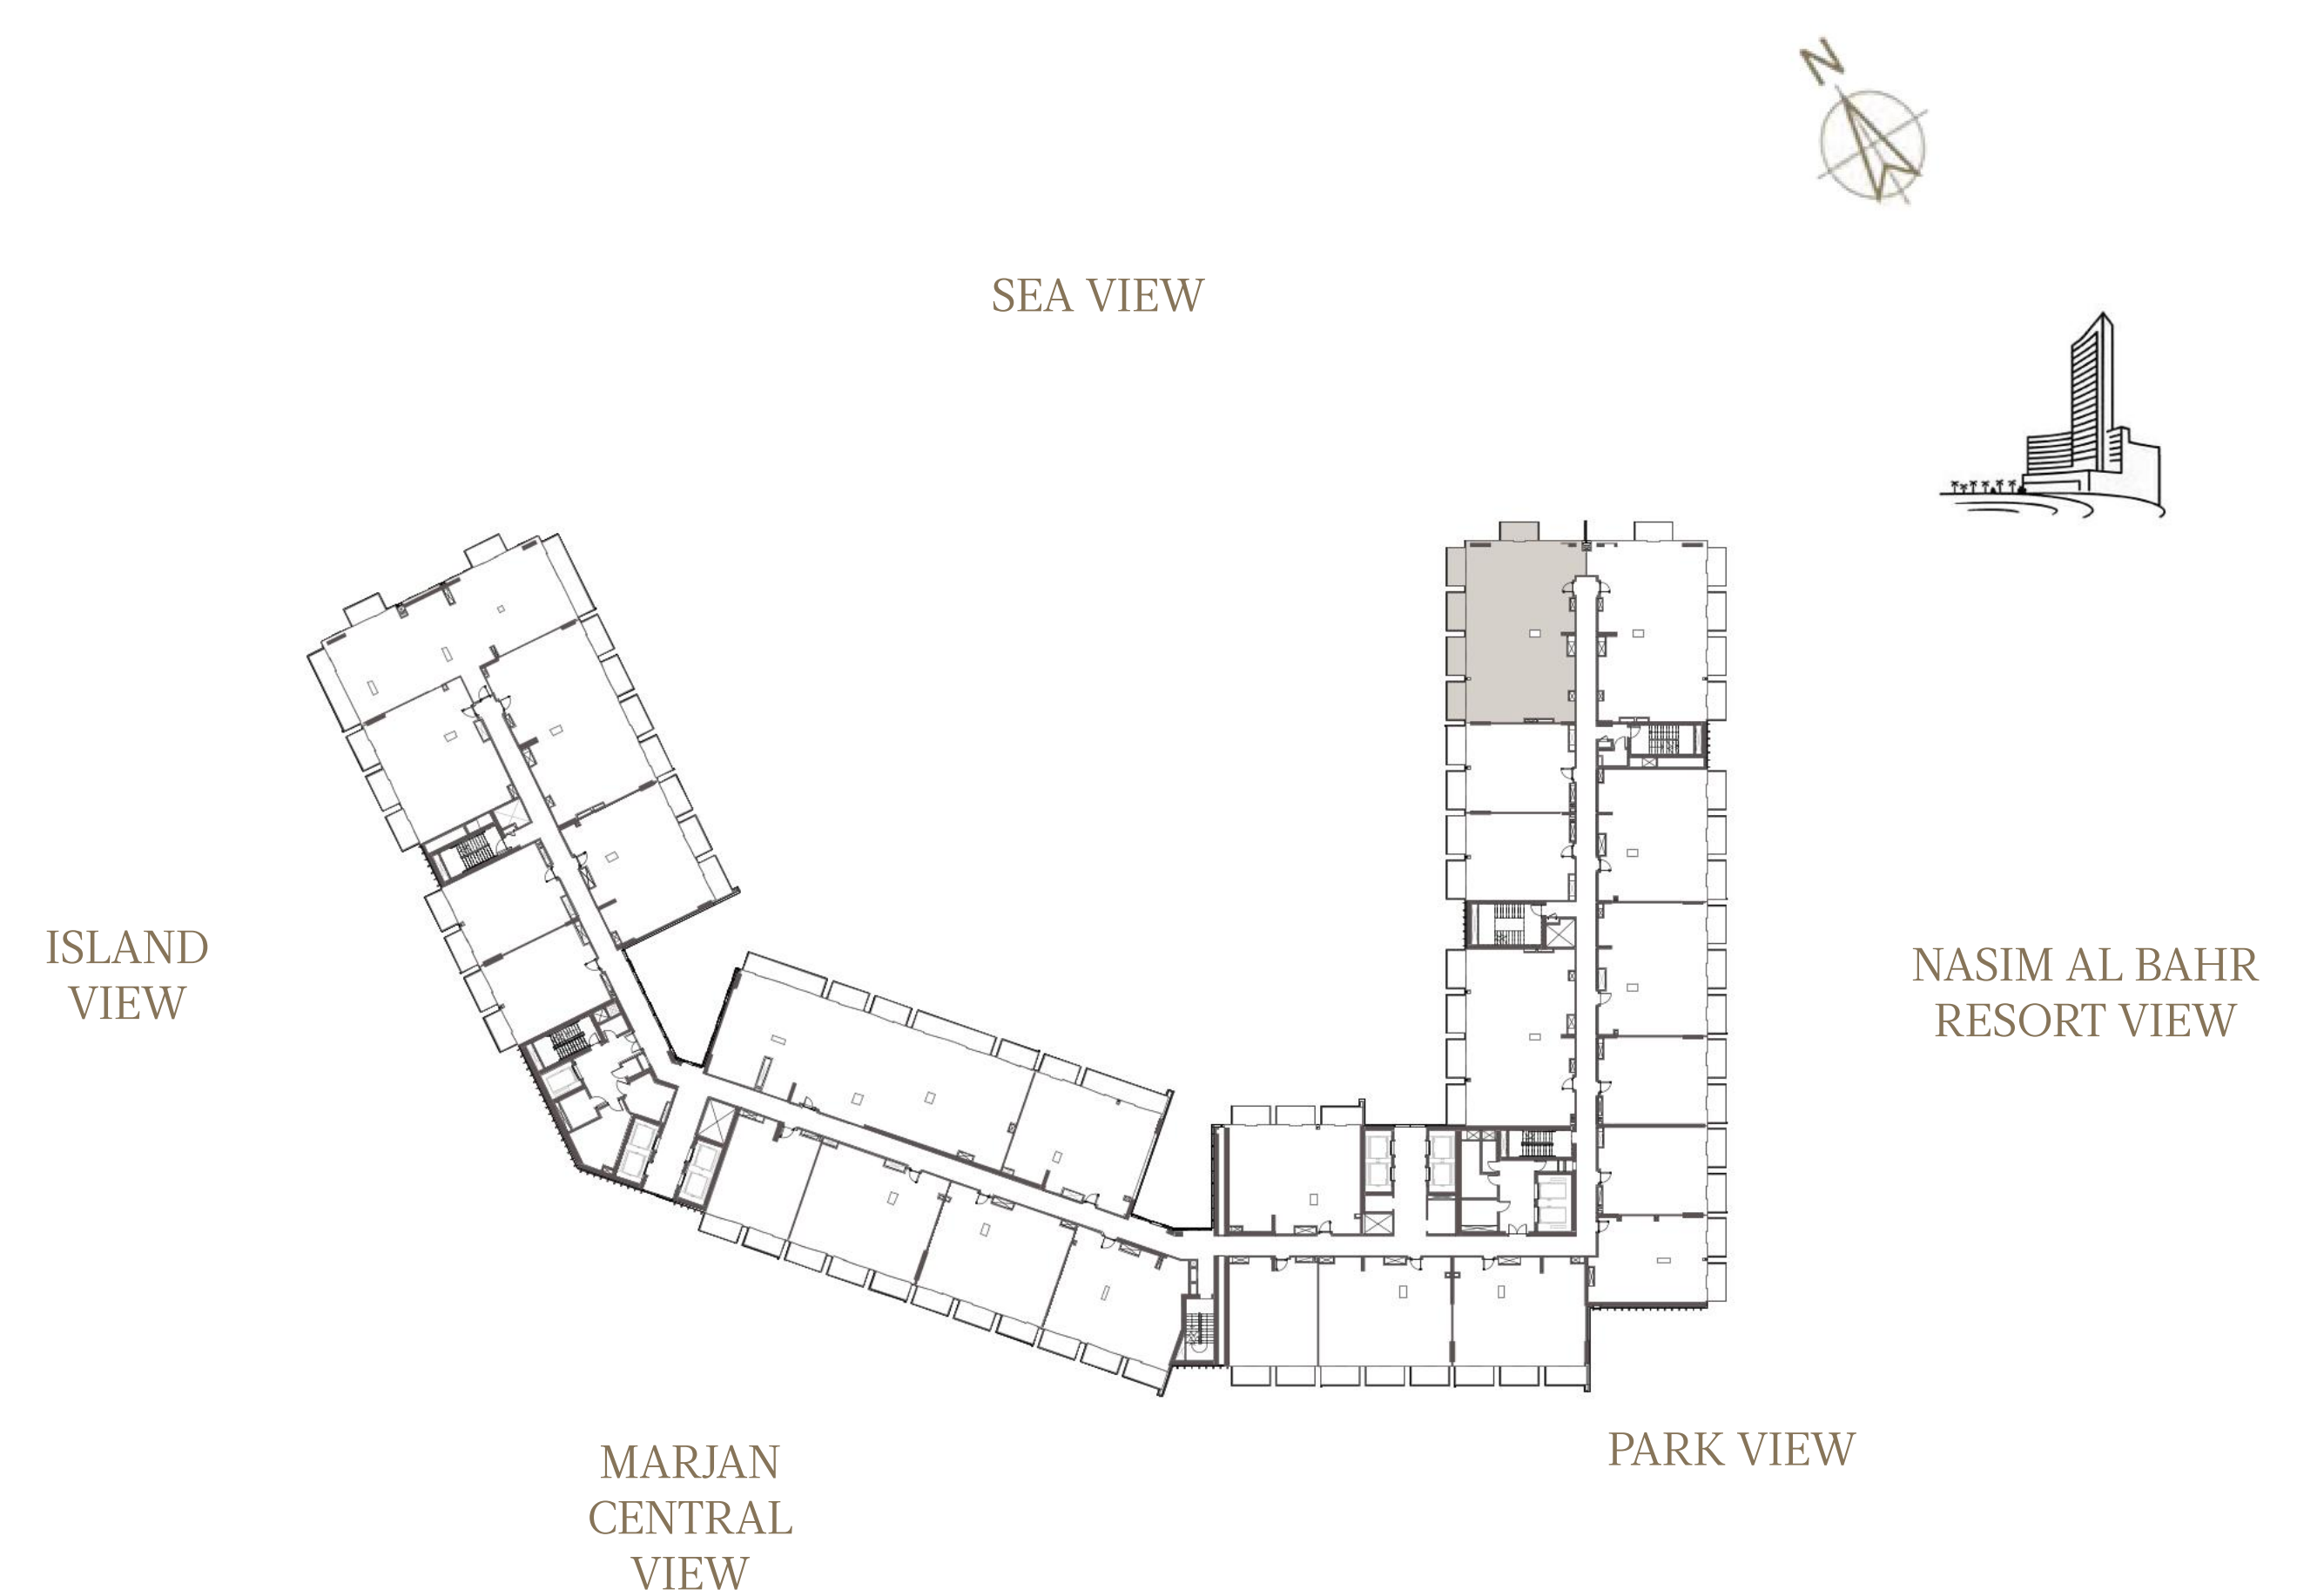

UNIT - 617

INTERNAL AREA	177.62 sq.m.	1911.89 sq.ft.
OUTDOOR AREA	31.40 sq.m.	337.99 sq.ft.
TOTAL AREA	209.02 sq.m.	2249.87 sq.ft.