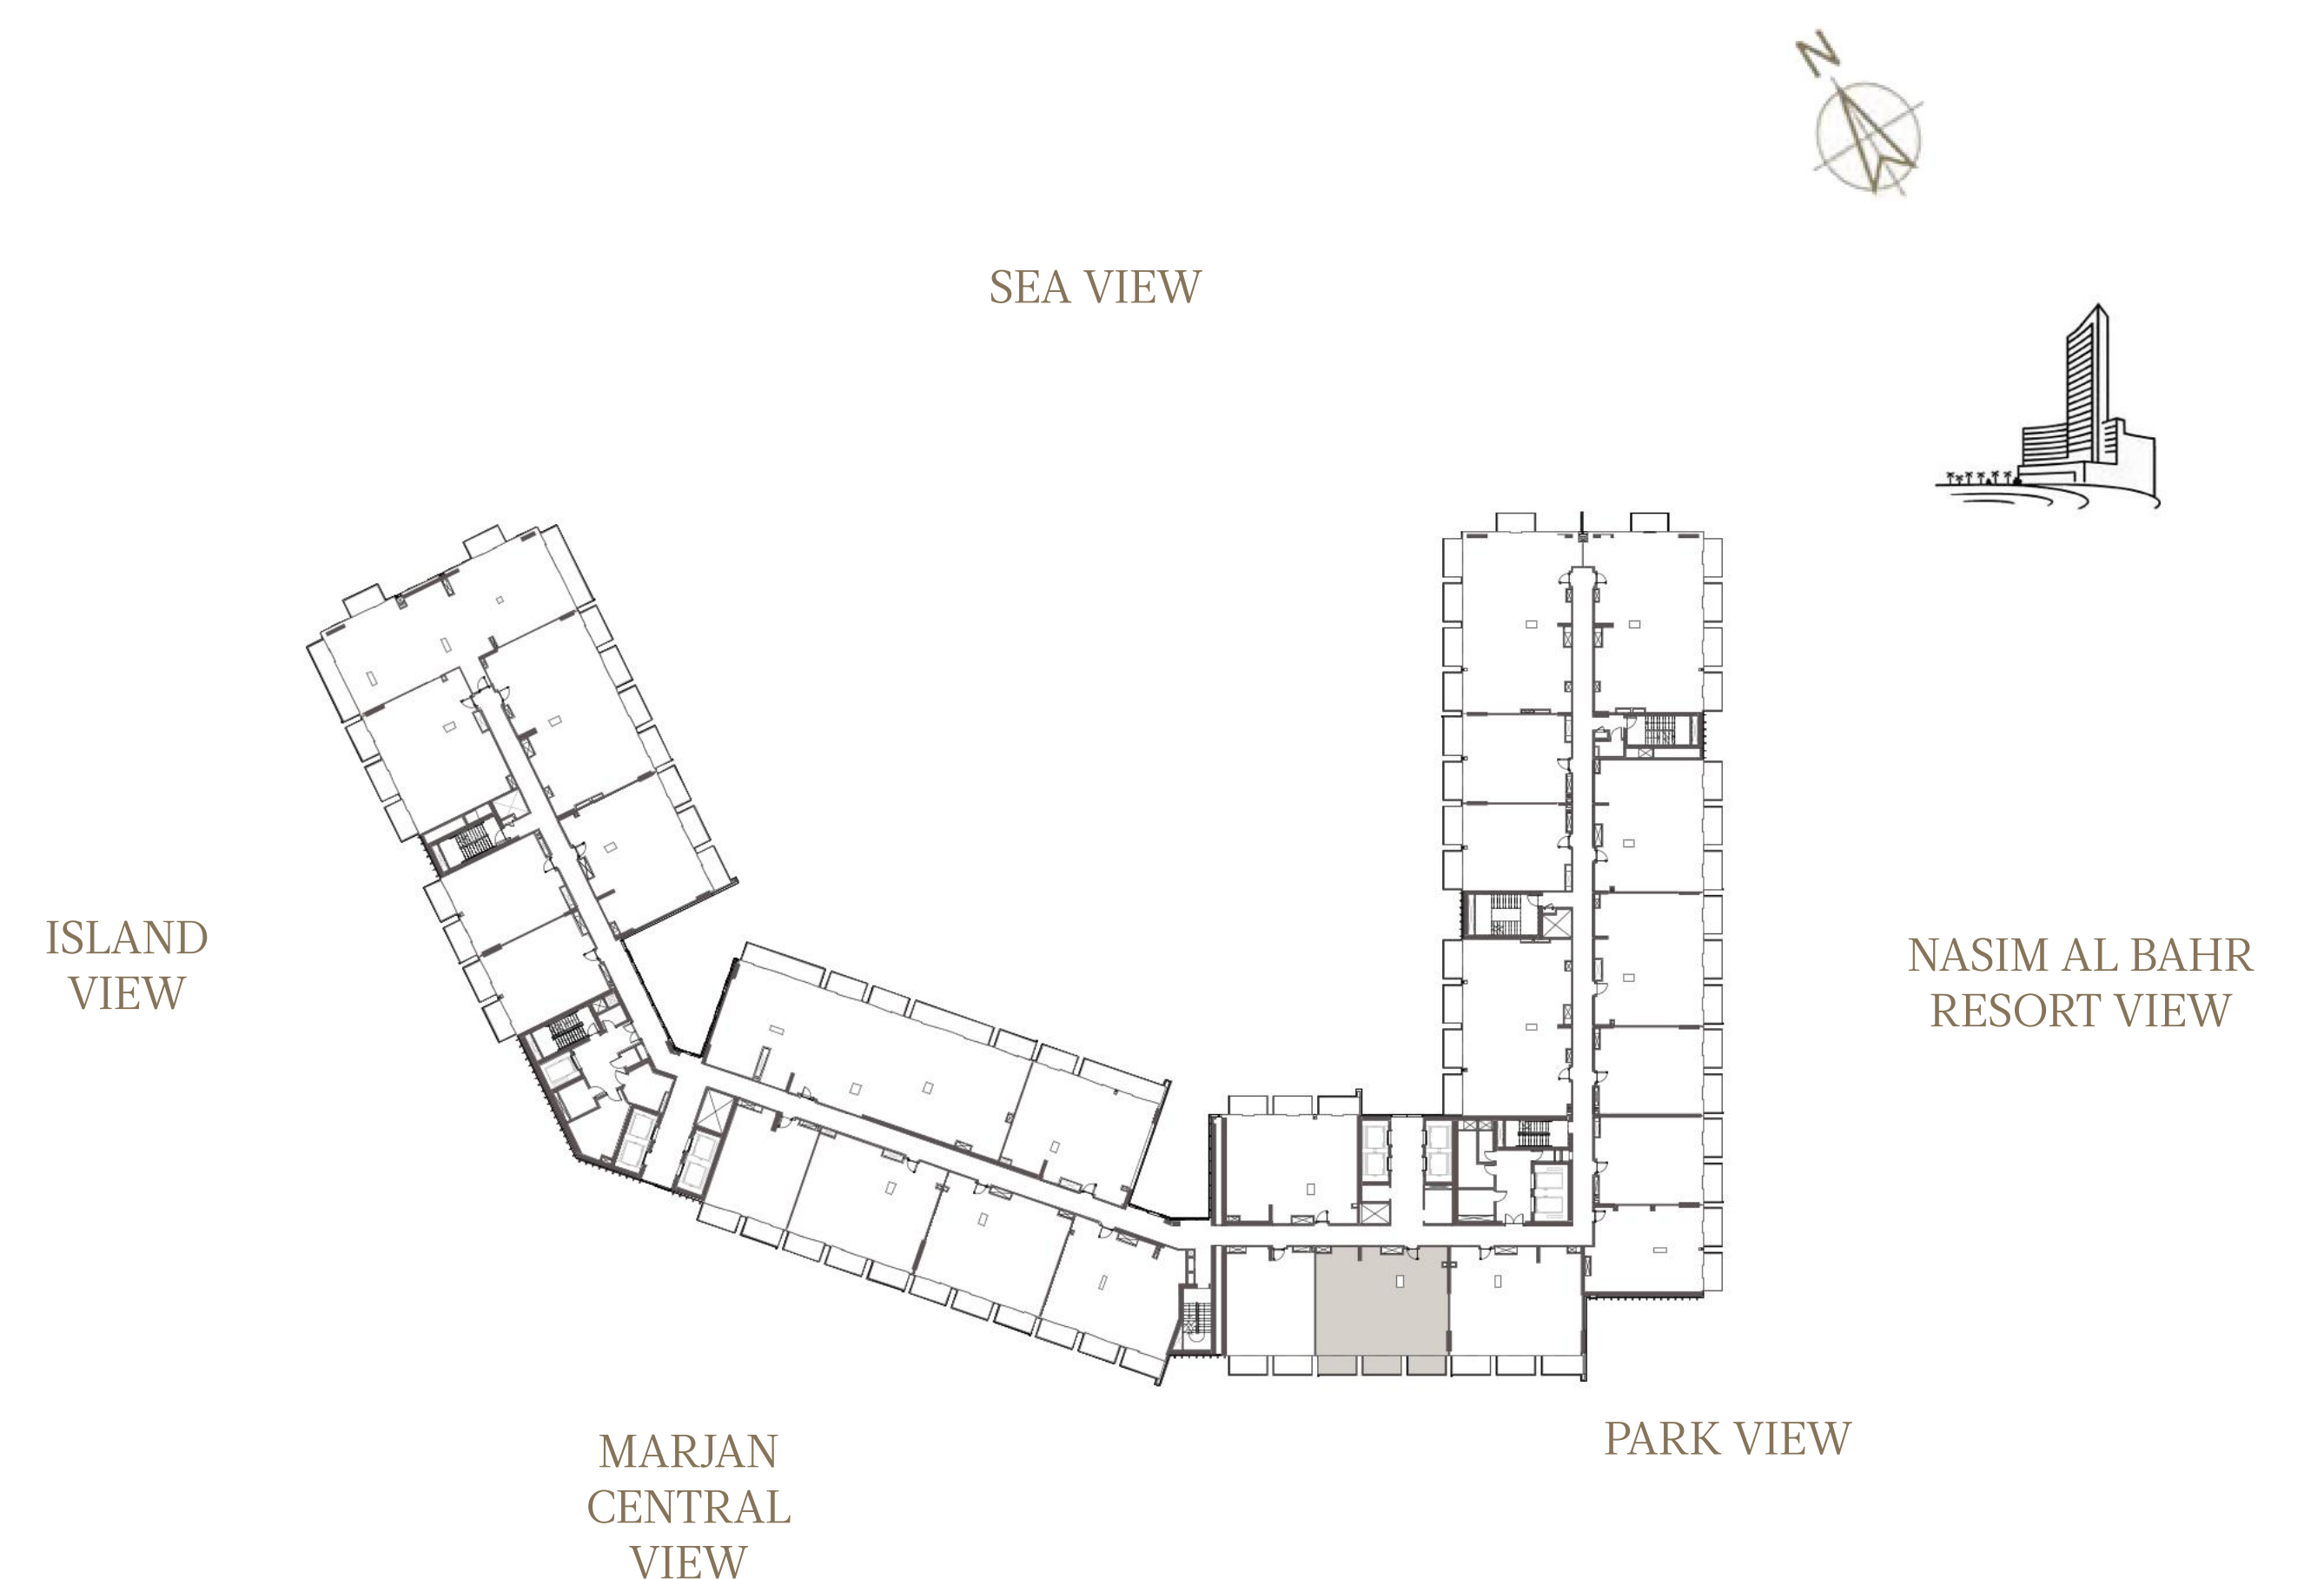

UNIT - 609

INTERNAL AREA	128.31	sq.m.	1381.12	sq.ft.
OUTDOOR AREA	18.97	sq.m.	204.19	sq.ft.
TOTAL AREA	147.28	sq.m.	1585.31	sq.ft.