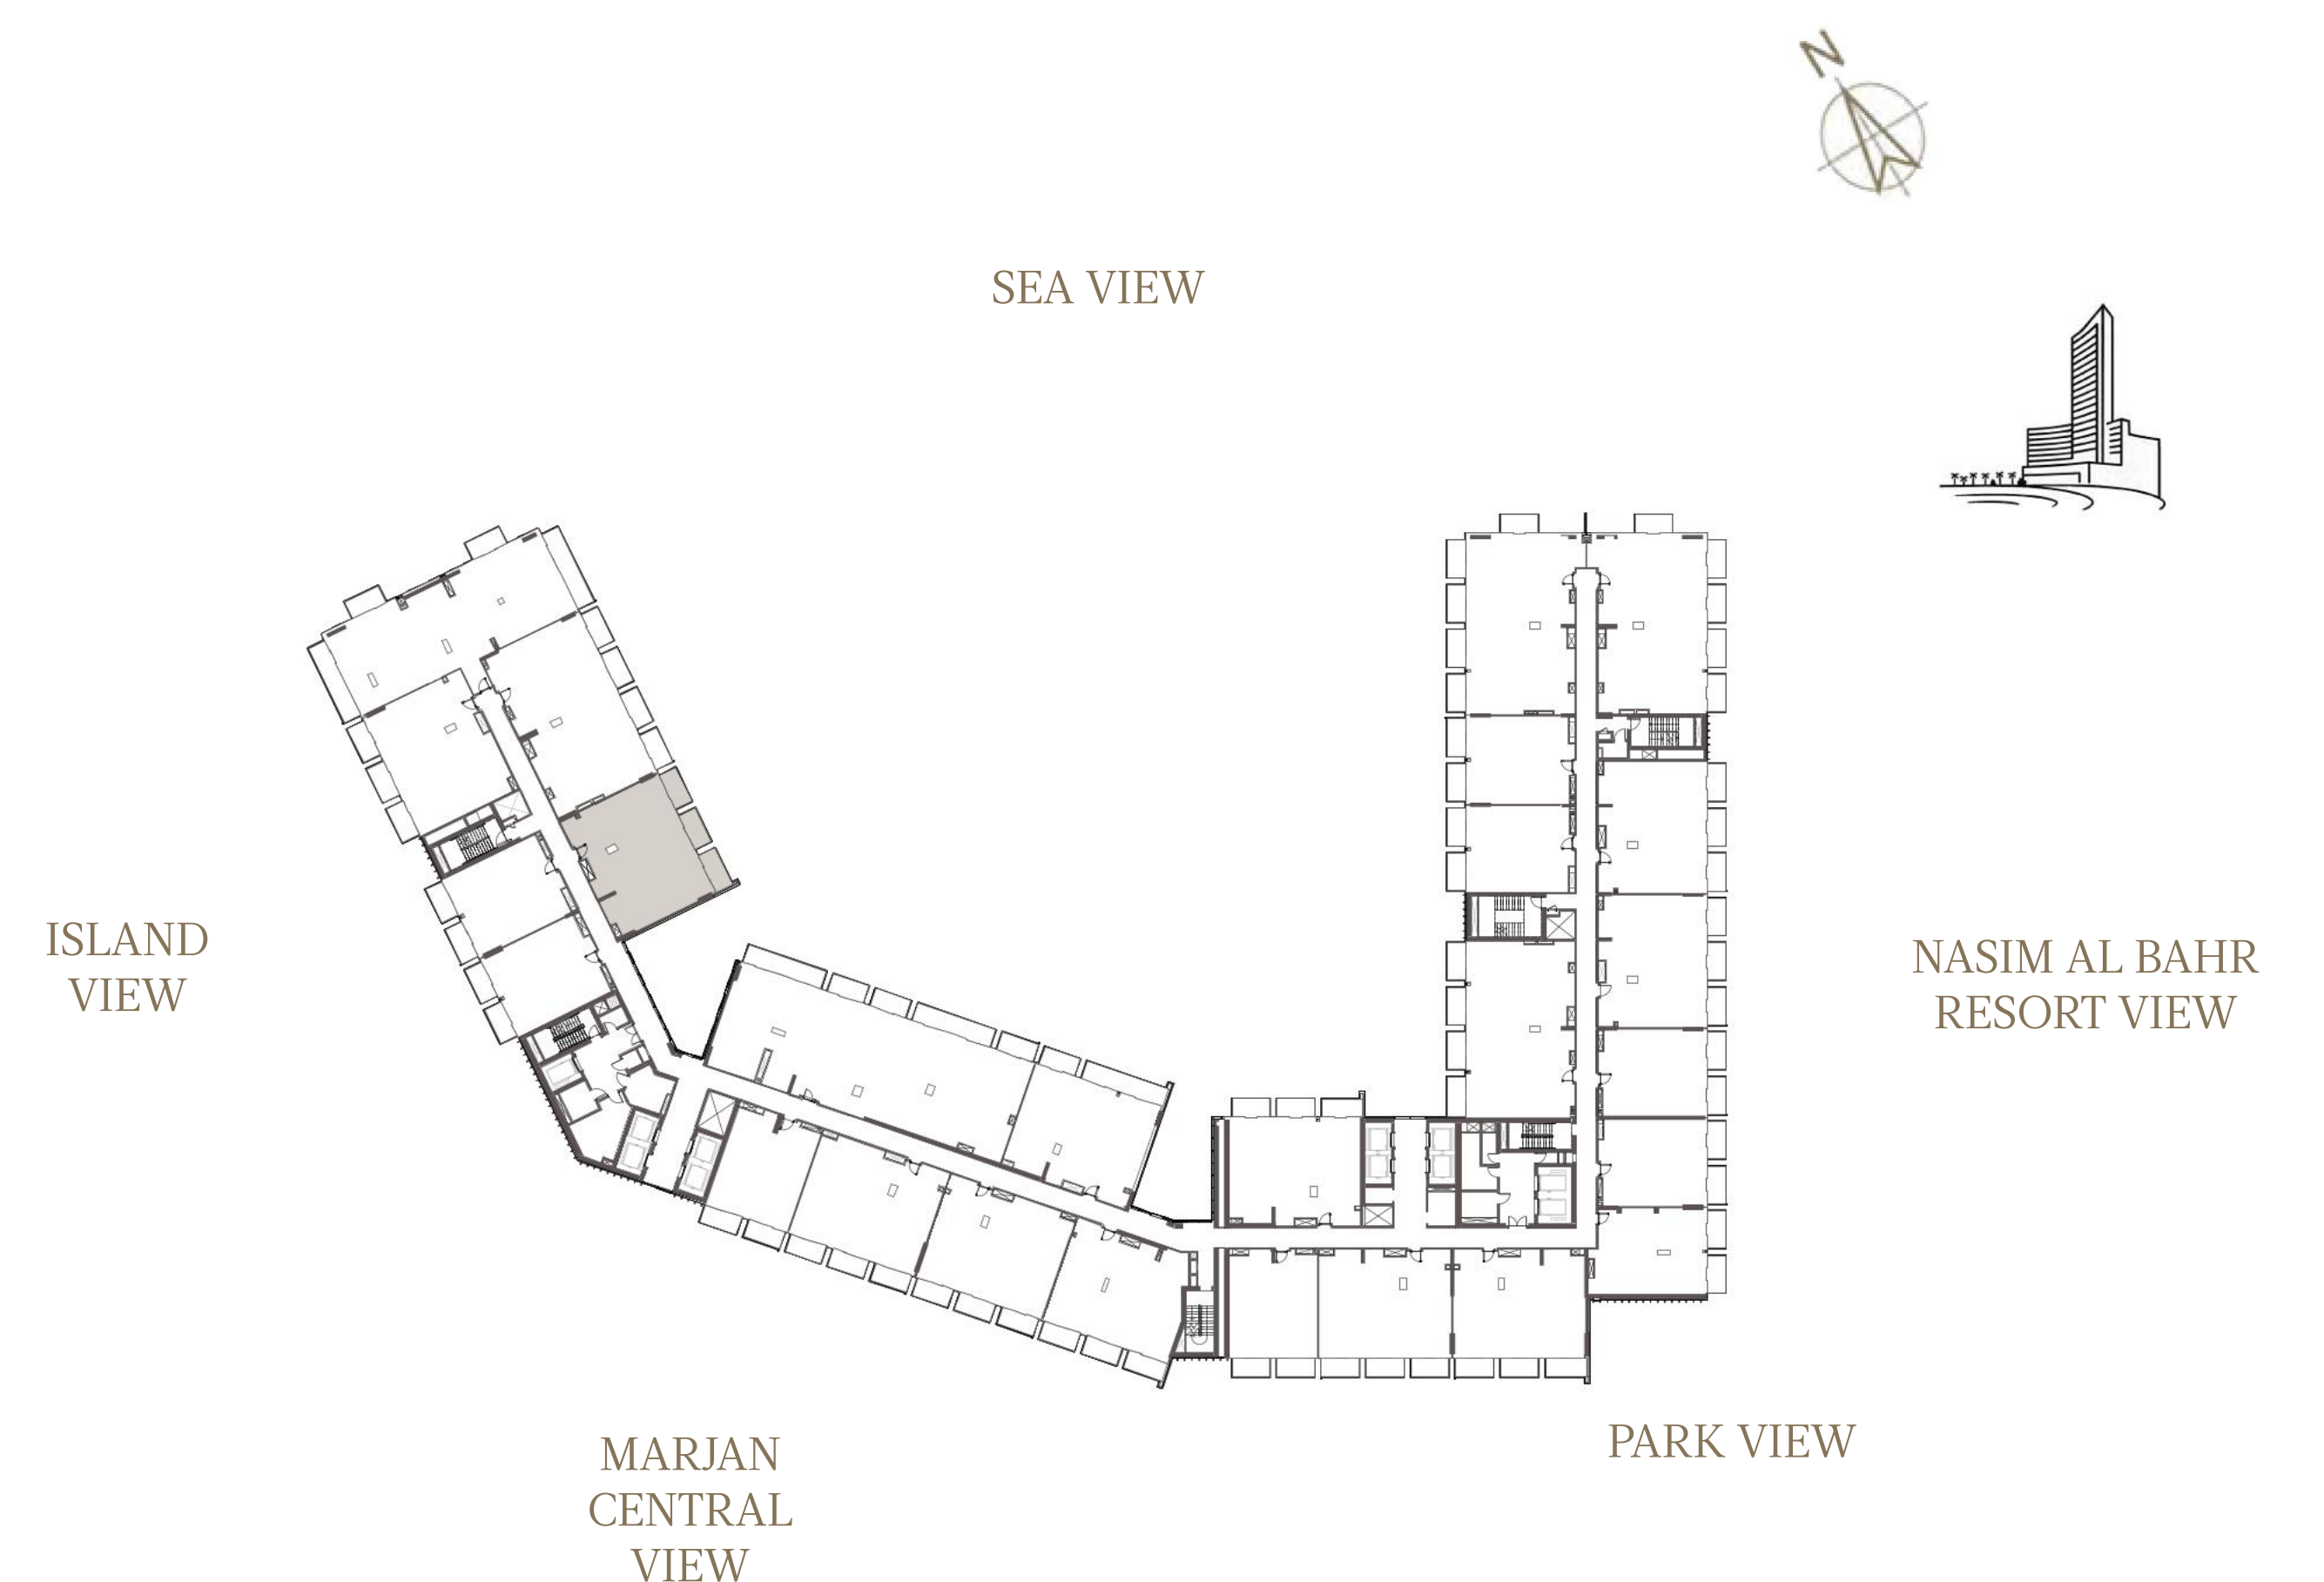

4 BEDROOM

UNIT - 623

INTERNAL AREA	298.14	sq.m.	3209.15	sq.ft.
OUTDOOR AREA	46.43	sq.m.	499.77	sq.ft.
TOTAL AREA	344.57	sq.m.	3708.92	sq.ft.

2 BEDROOM-1A

UNIT - 624

INTERNAL AREA	127.94	sq.m.	1377.13	sq.ft.
OUTDOOR AREA	19.43	sq.m.	209.14	sq.ft.
TOTAL AREA	147.37	sq.m.	1586.28	sq.ft.