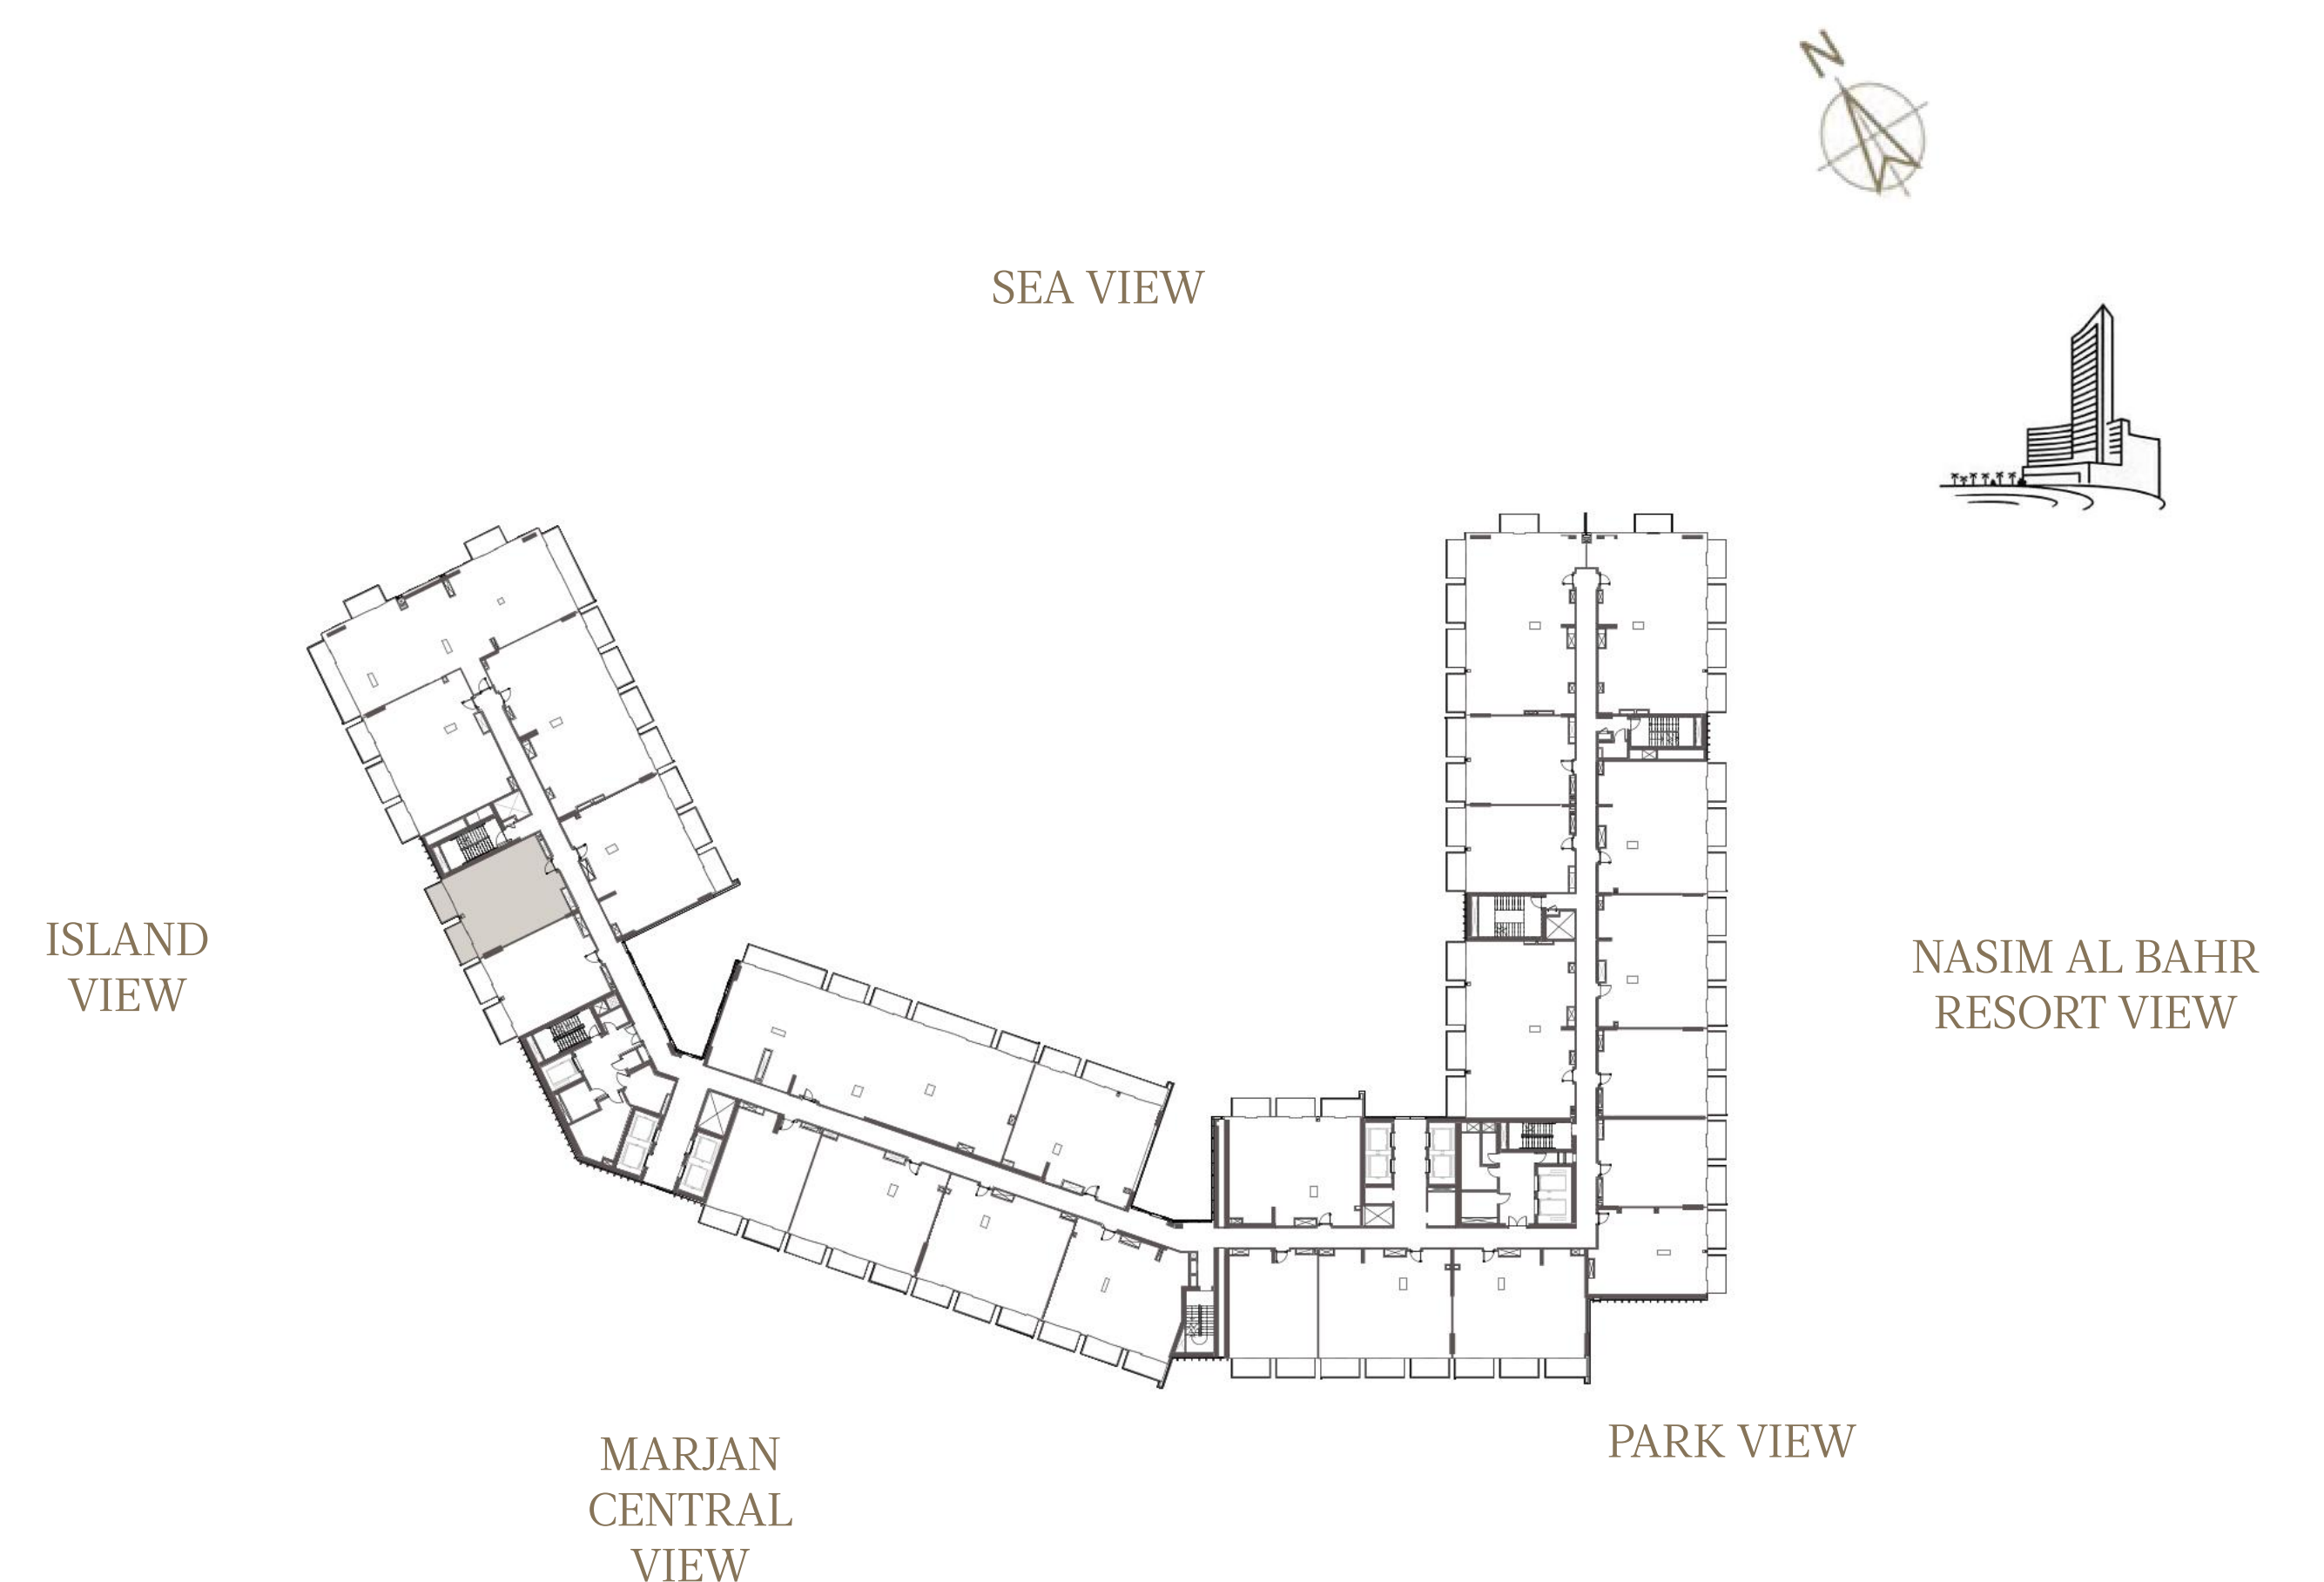

2 BEDROOM-1A

UNIT - 601

INTERNAL AREA	127.63	sq.m.	1373.80	sq.ft.
OUTDOOR AREA	18.84	sq.m.	202.79	sq.ft.
TOTAL AREA	146.47	sq.m.	1576.59	sq.ft.

1 BEDROOM-1A

UNIT - 602

INTERNAL AREA	82.77 sq.m.	890.93 sq.ft.
OUTDOOR AREA	12.69 sq.m.	136.59 sq.ft.
TOTAL AREA	95.46 sq.m.	1027.52 sq.ft.