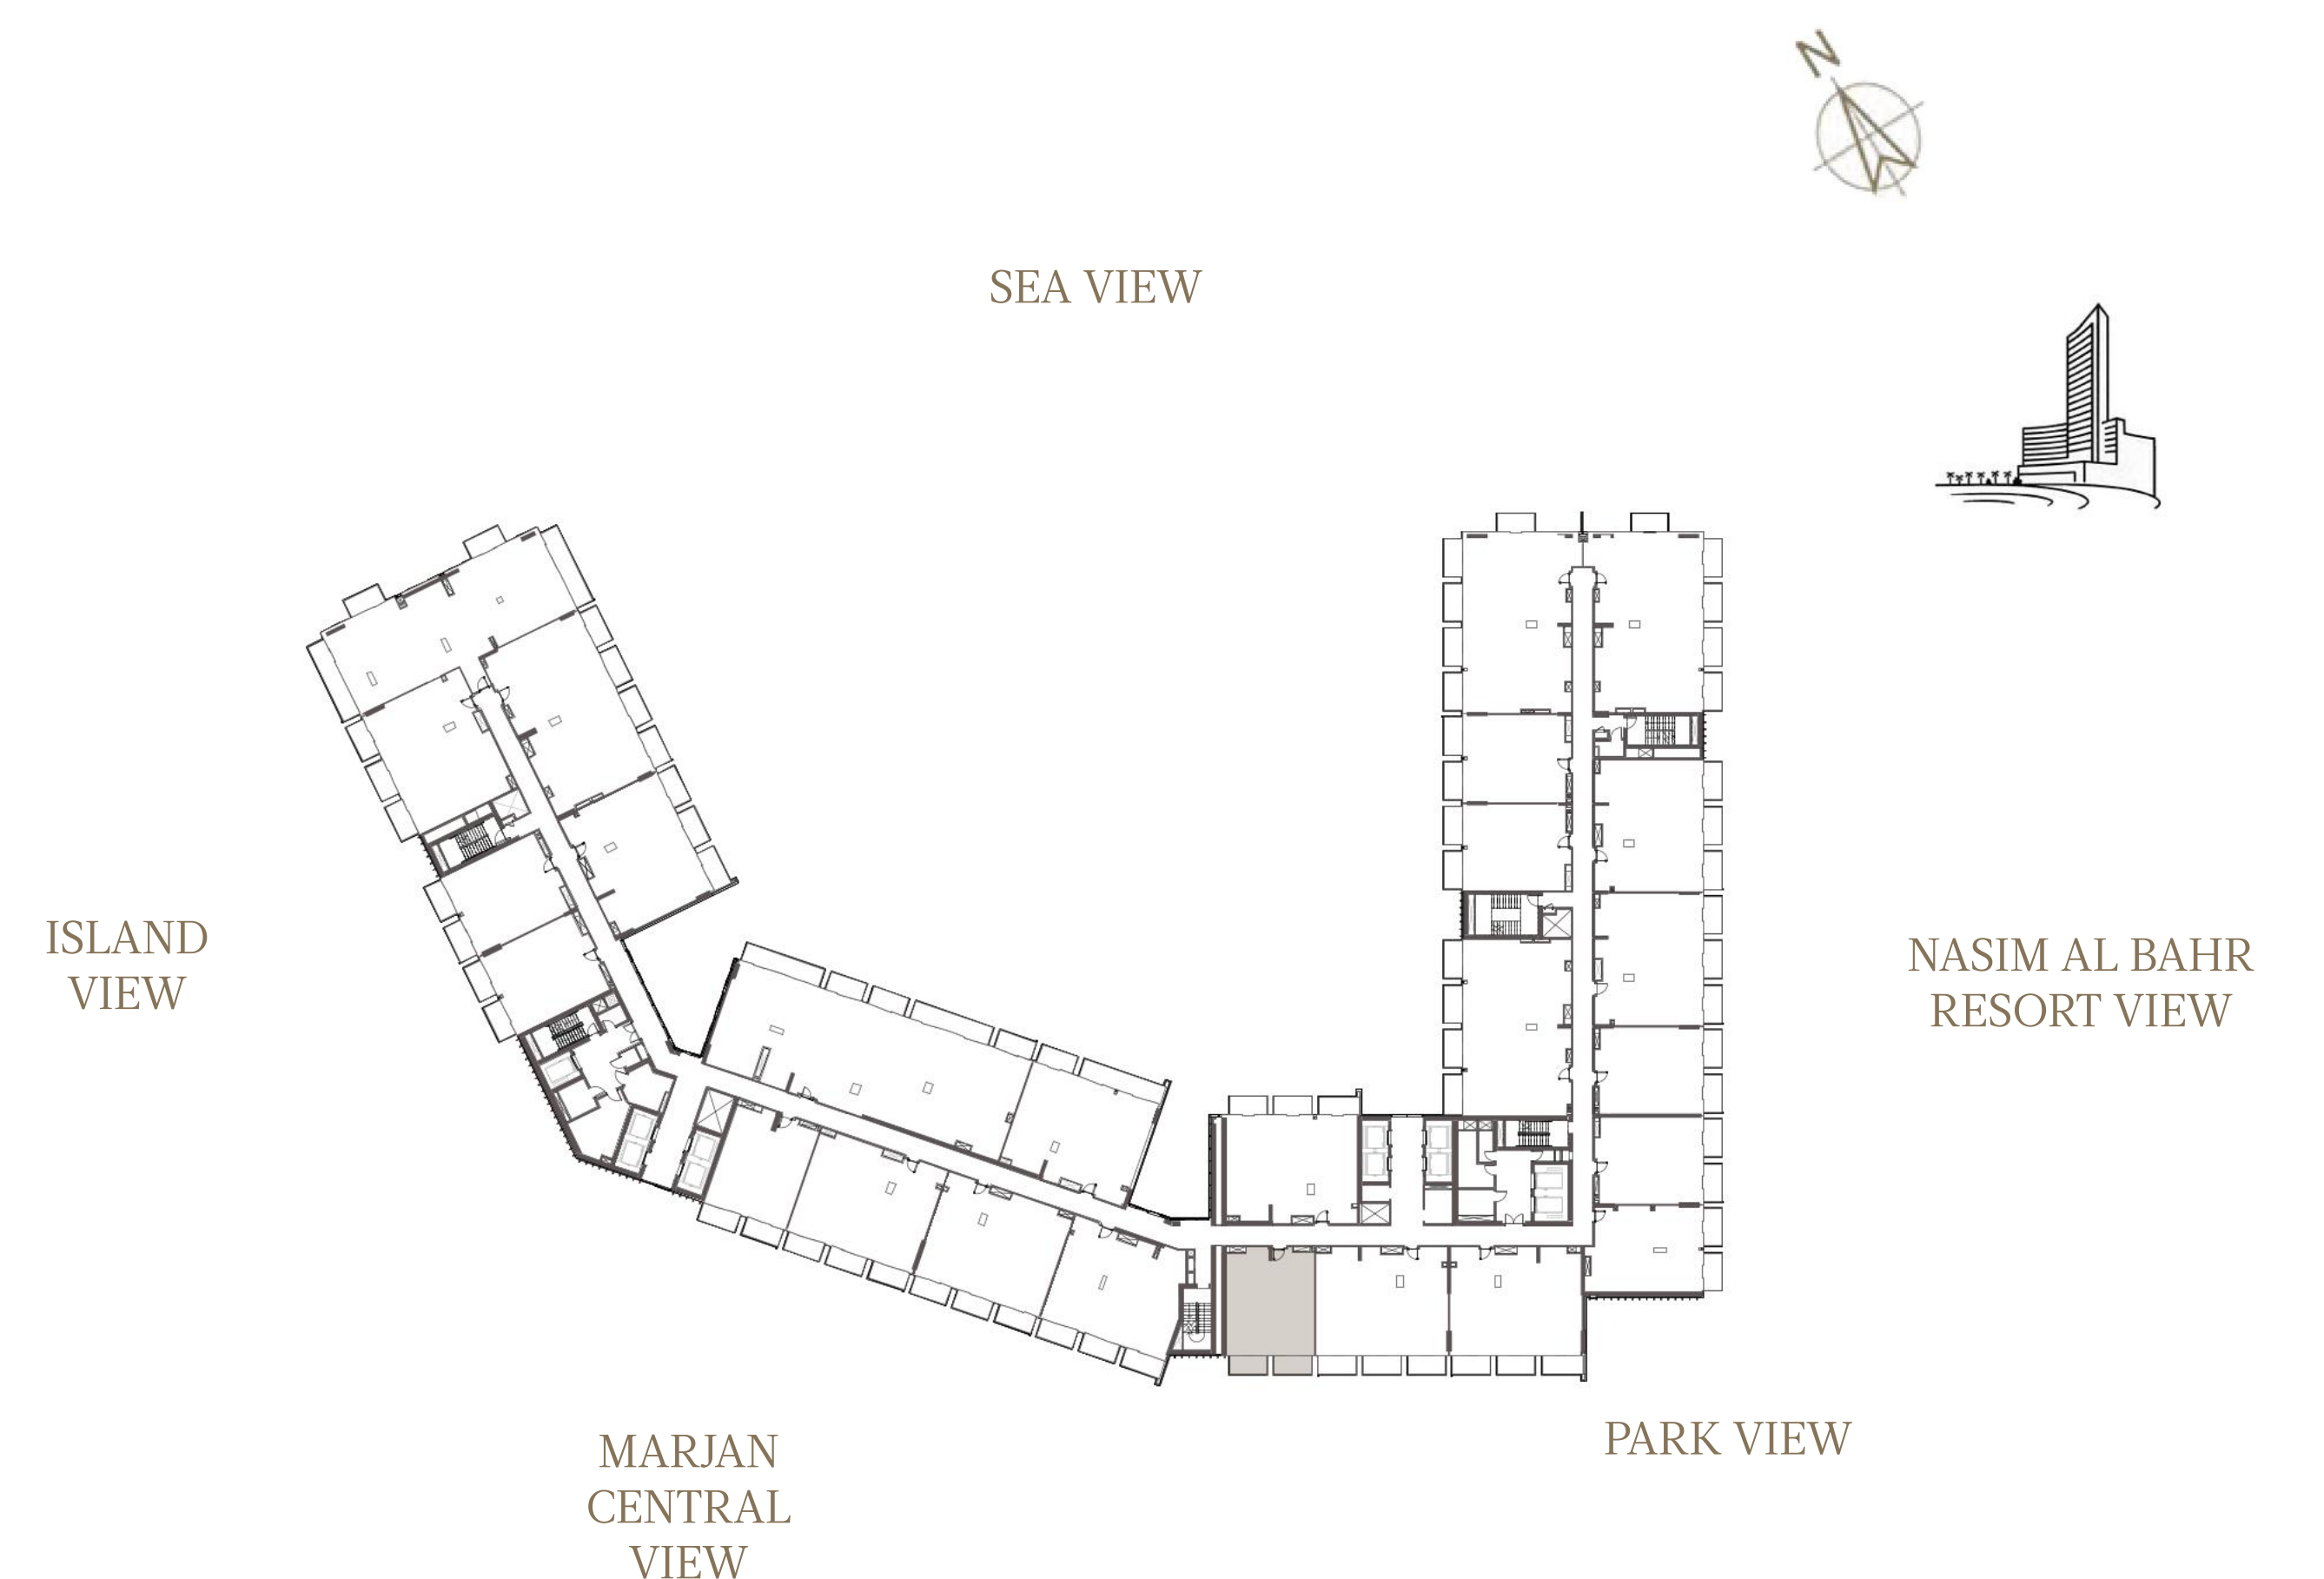

2 BEDROOM-2

UNIT - 607

INTERNAL AREA	122.04	sq.m.	1313.63	sq.ft.
OUTDOOR AREA	19.40	sq.m.	208.82	sq.ft.
TOTAL AREA	141.44	sq.m.	1522.45	sq.ft.

1 BEDROOM-1A

UNIT - 608

INTERNAL AREA	89.42	sq.m.	962.51	sq.ft.
OUTDOOR AREA	12.56	sq.m.	135.19	sq.ft.
TOTAL AREA	101.98	sq.m.	1097.70	sq.ft.