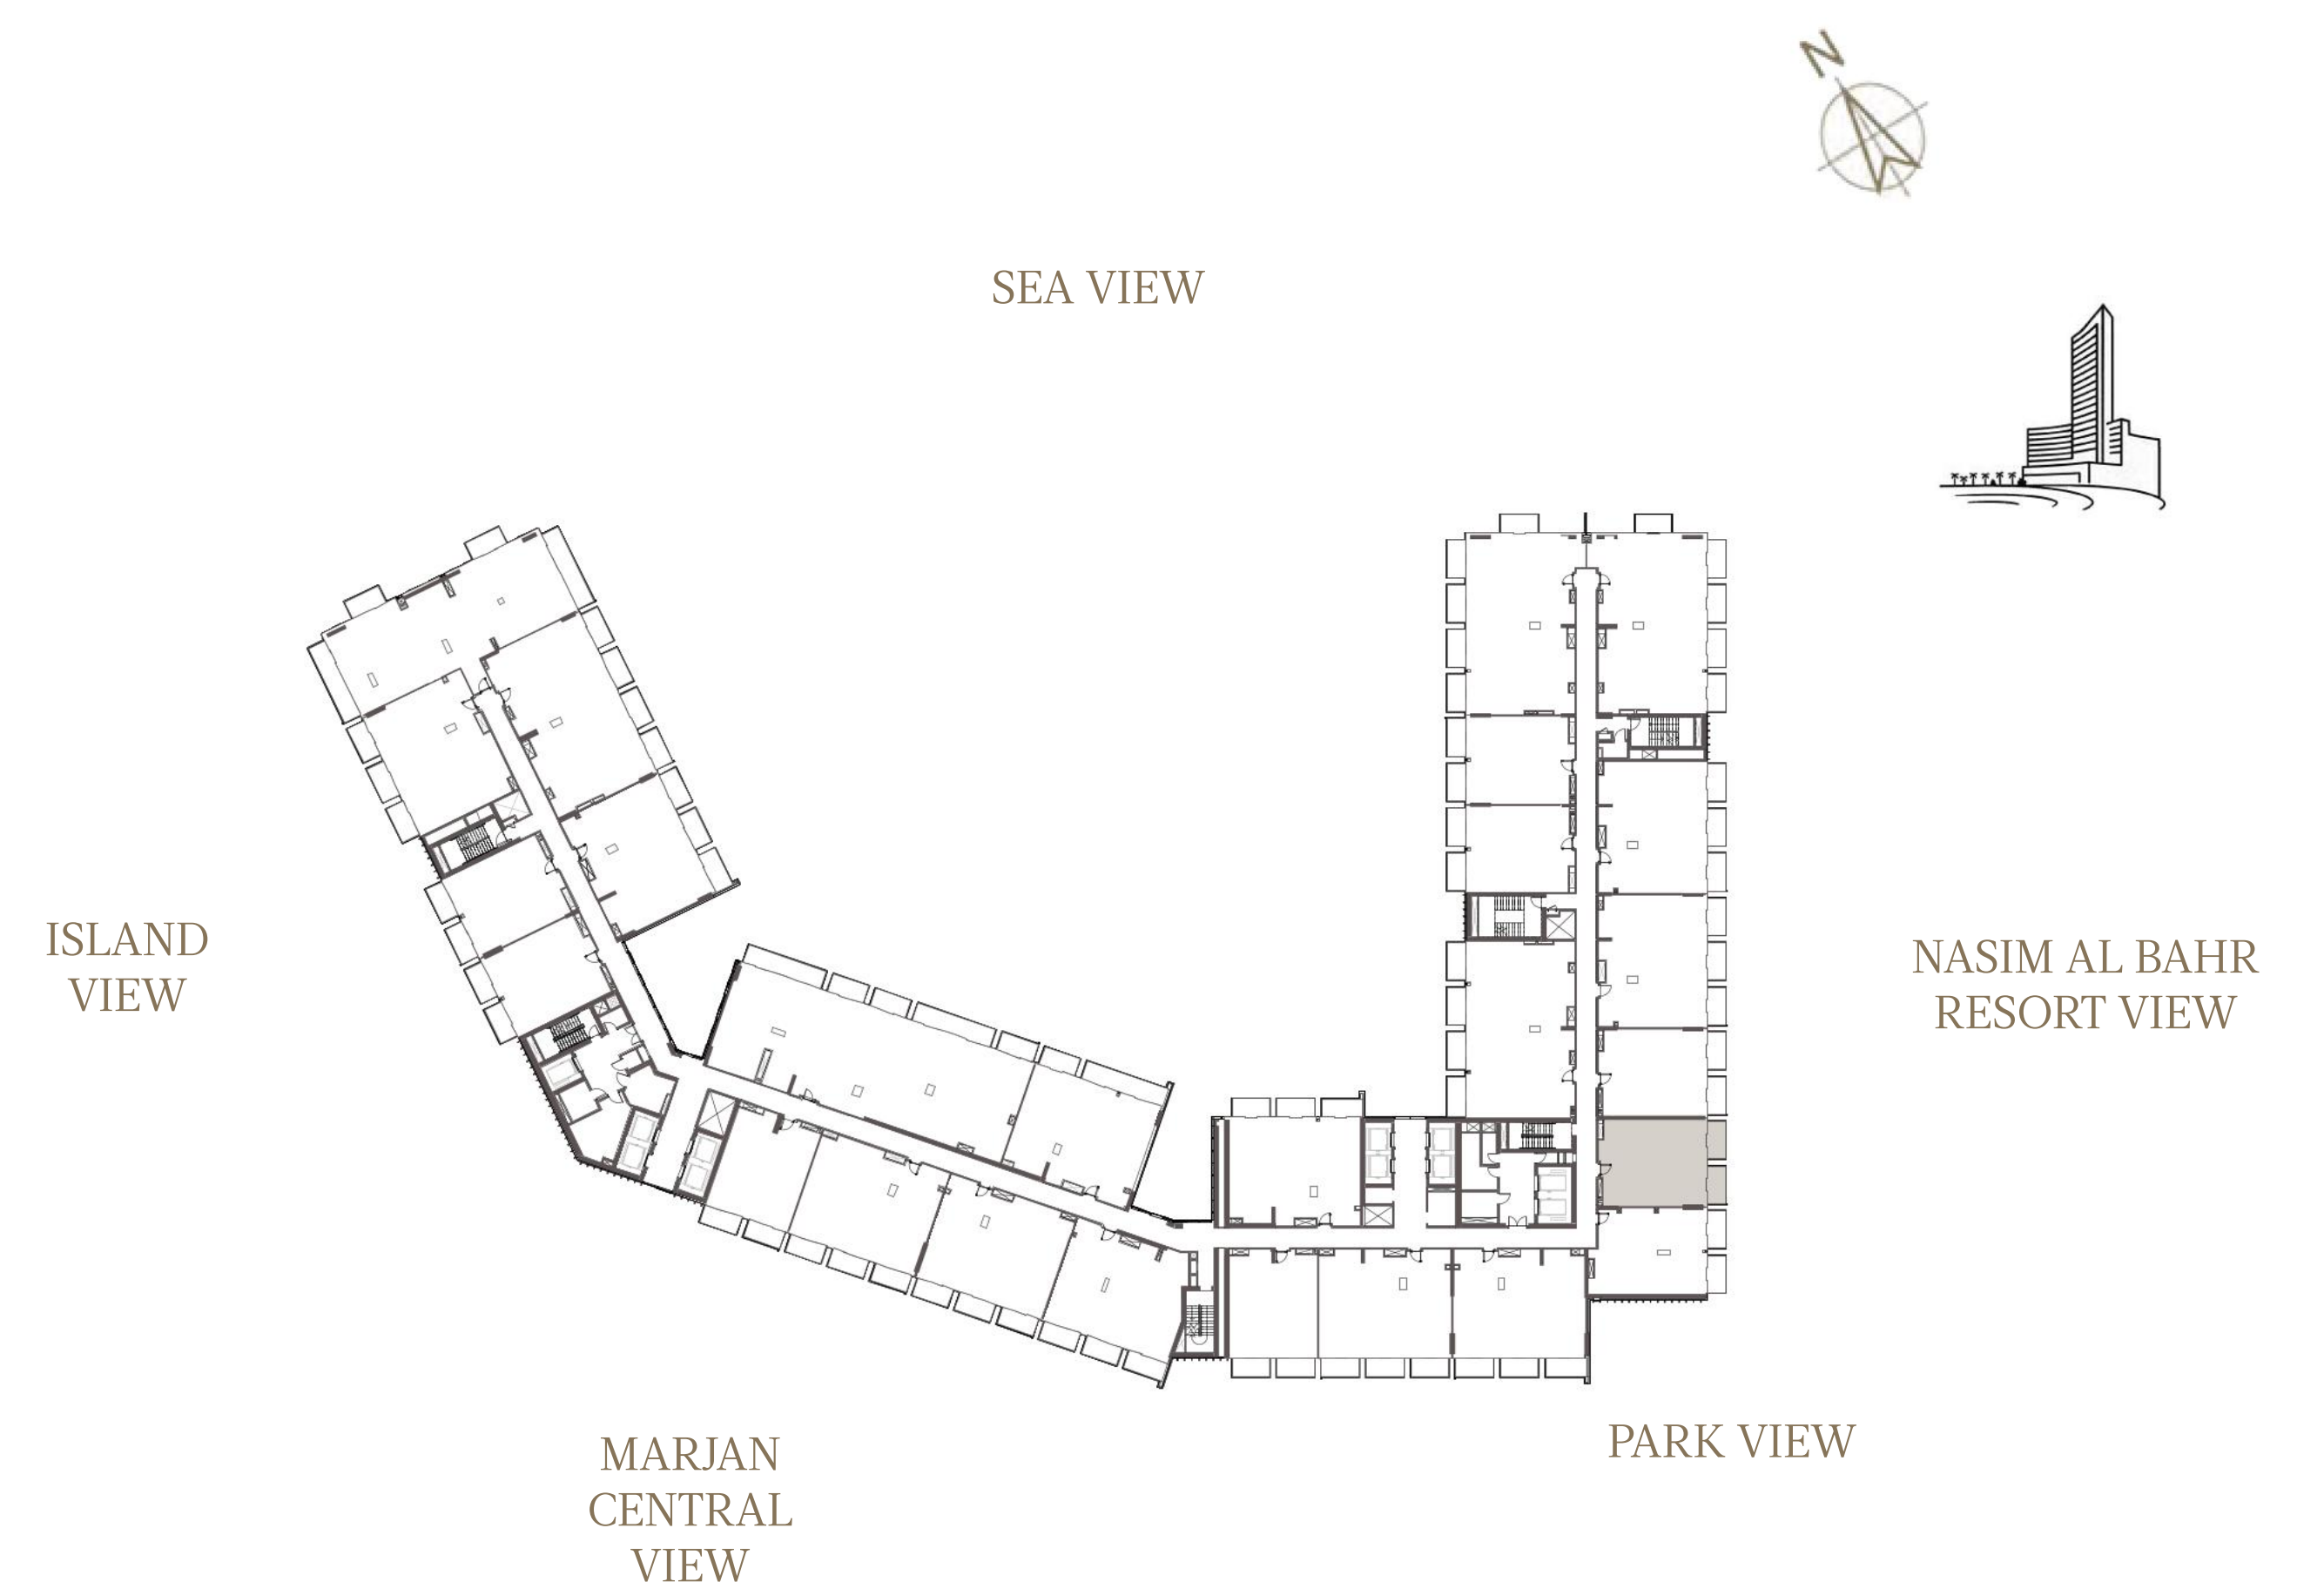

1 BEDROOM-CORNER 1

UNIT - 611

INTERNAL AREA	89.61 sq.m.	964.55 sq.ft.
OUTDOOR AREA	12.56 sq.m.	135.19 sq.ft.
TOTAL AREA	102.17 sq.m.	1099.75 sq.ft.

1 BEDROOM-1A

UNIT - 612

INTERNAL AREA	85.13 sq.m.	916.33 sq.ft.
OUTDOOR AREA	12.69 sq.m.	136.59 sq.ft.
TOTAL AREA	97.82 sq.m.	1052.93 sq.ft.