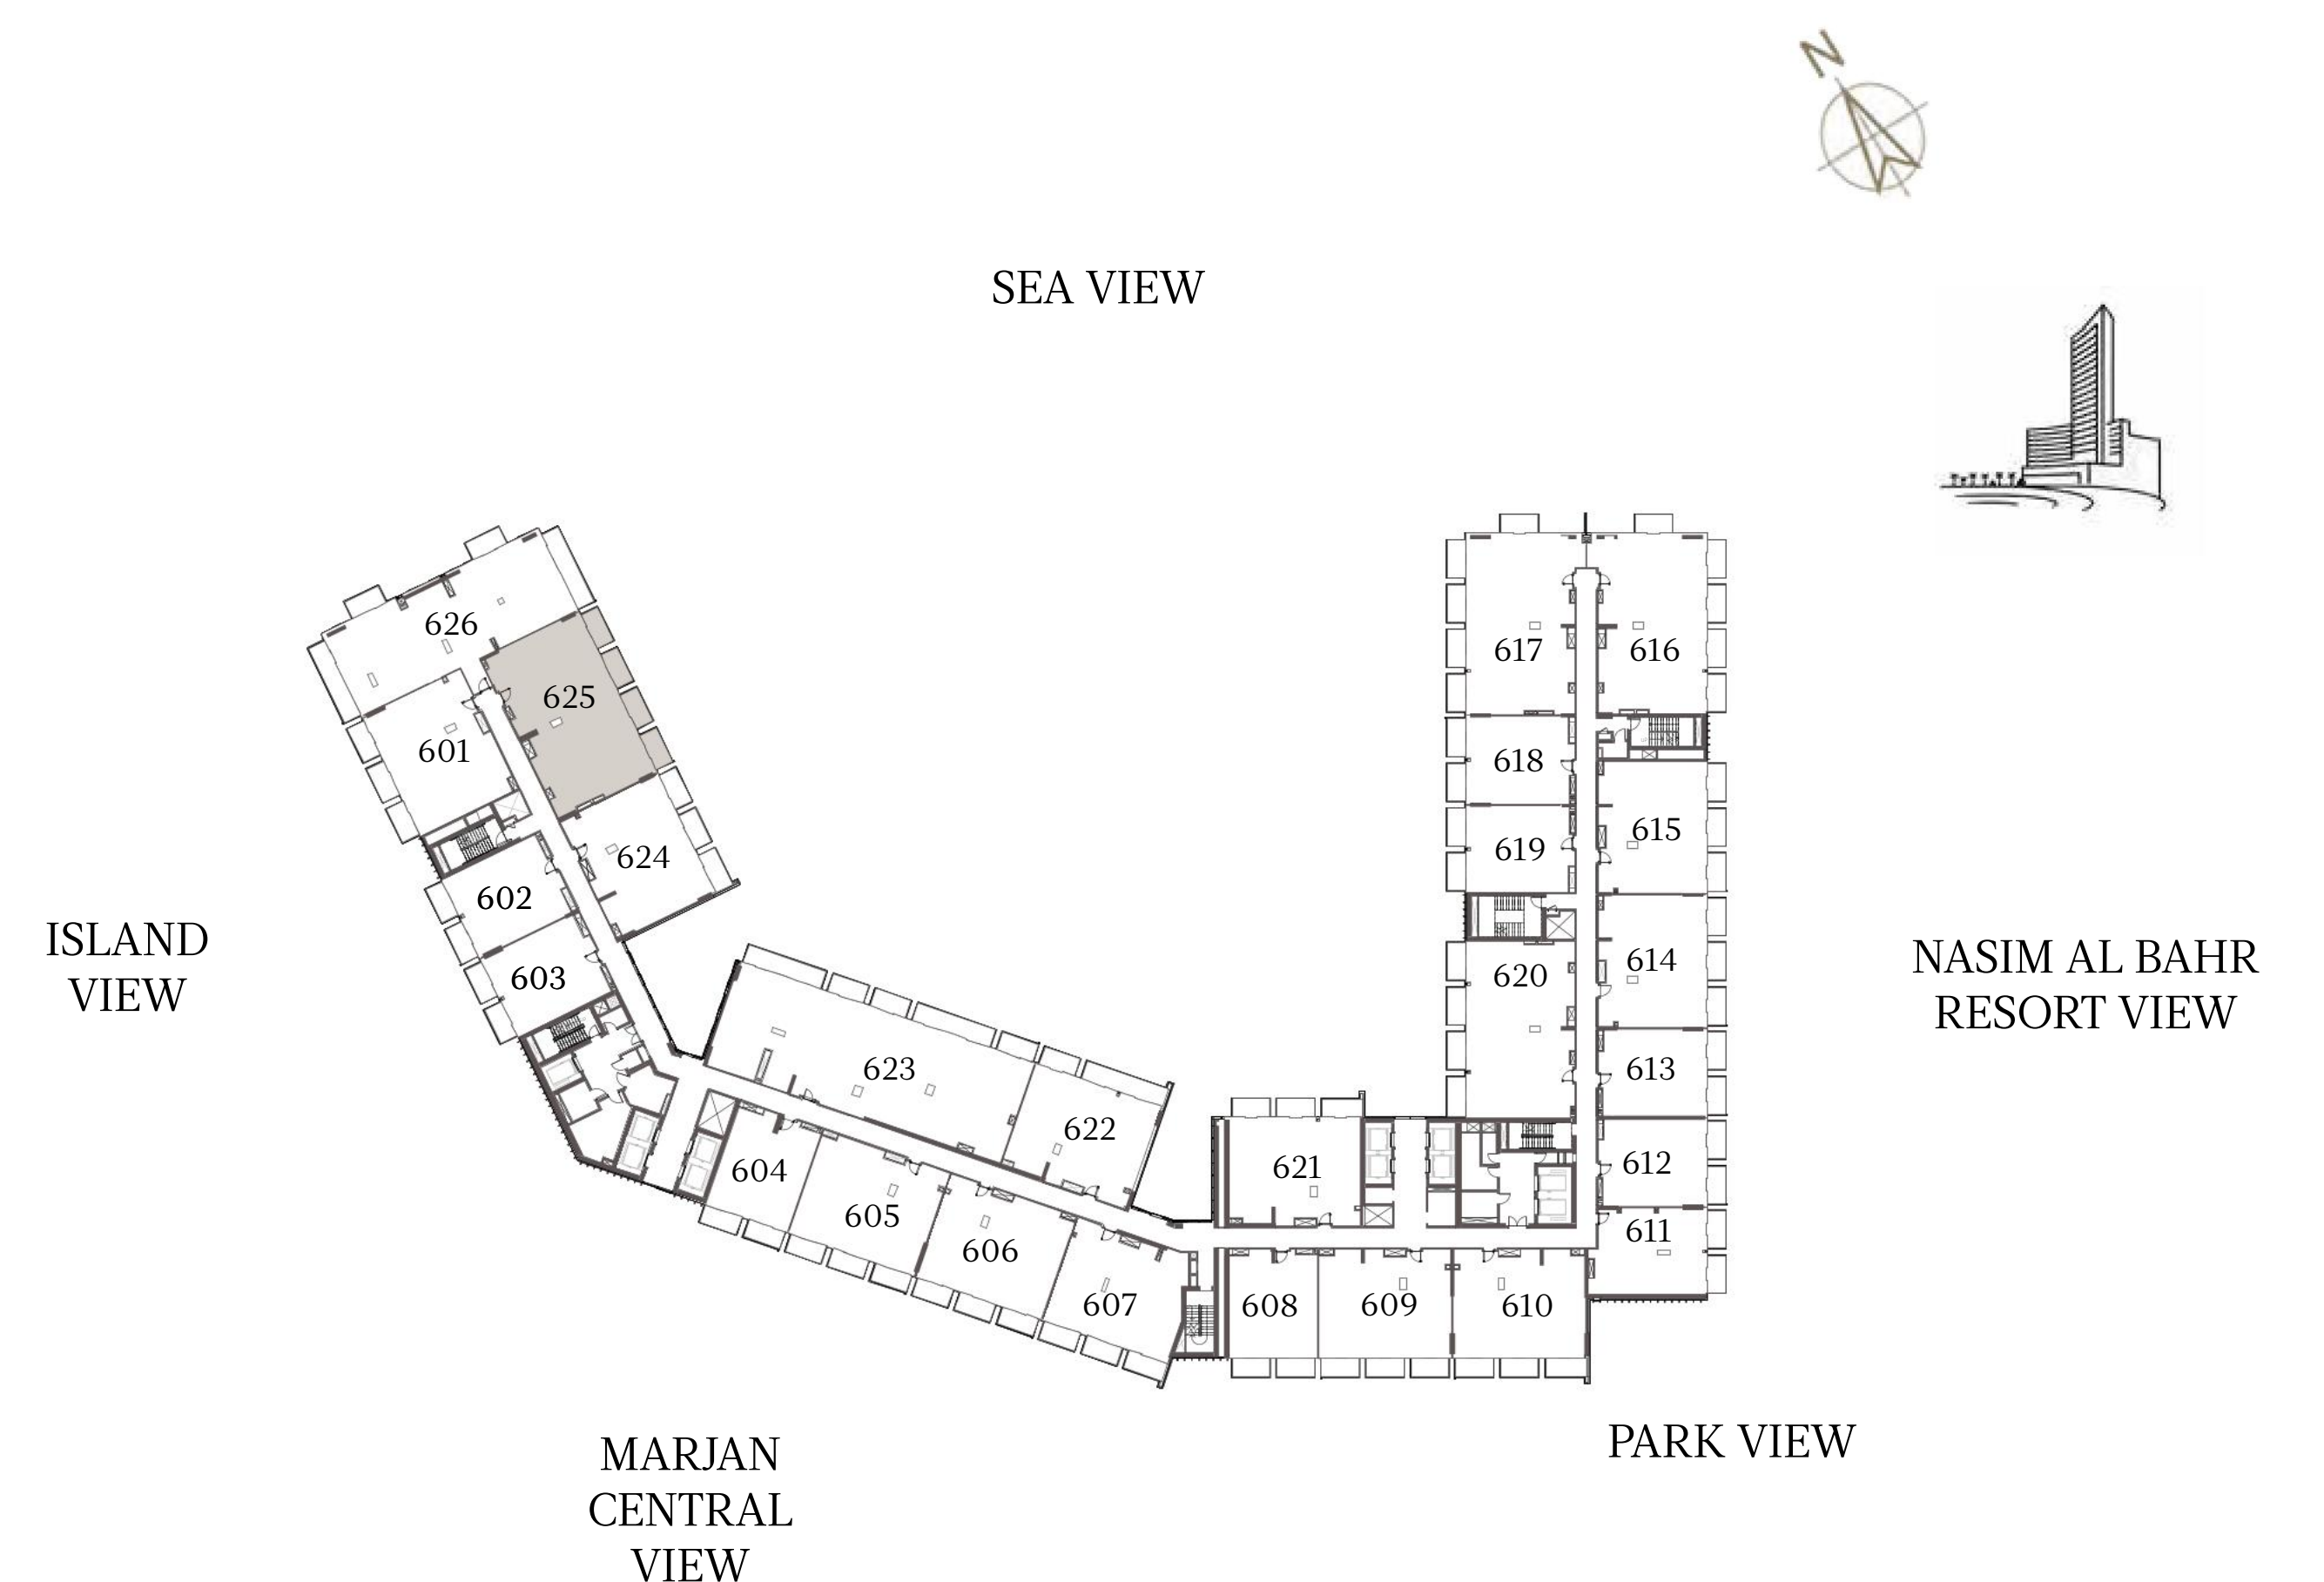

UNIT - 625

INTERNAL AREA	171.45	sq.m.	1845.47	sq.ft.
OUTDOOR AREA	25.25	sq.m.	271.79	sq.ft.
TOTAL AREA	196.70	sq.m.	2117.26	sq.ft.