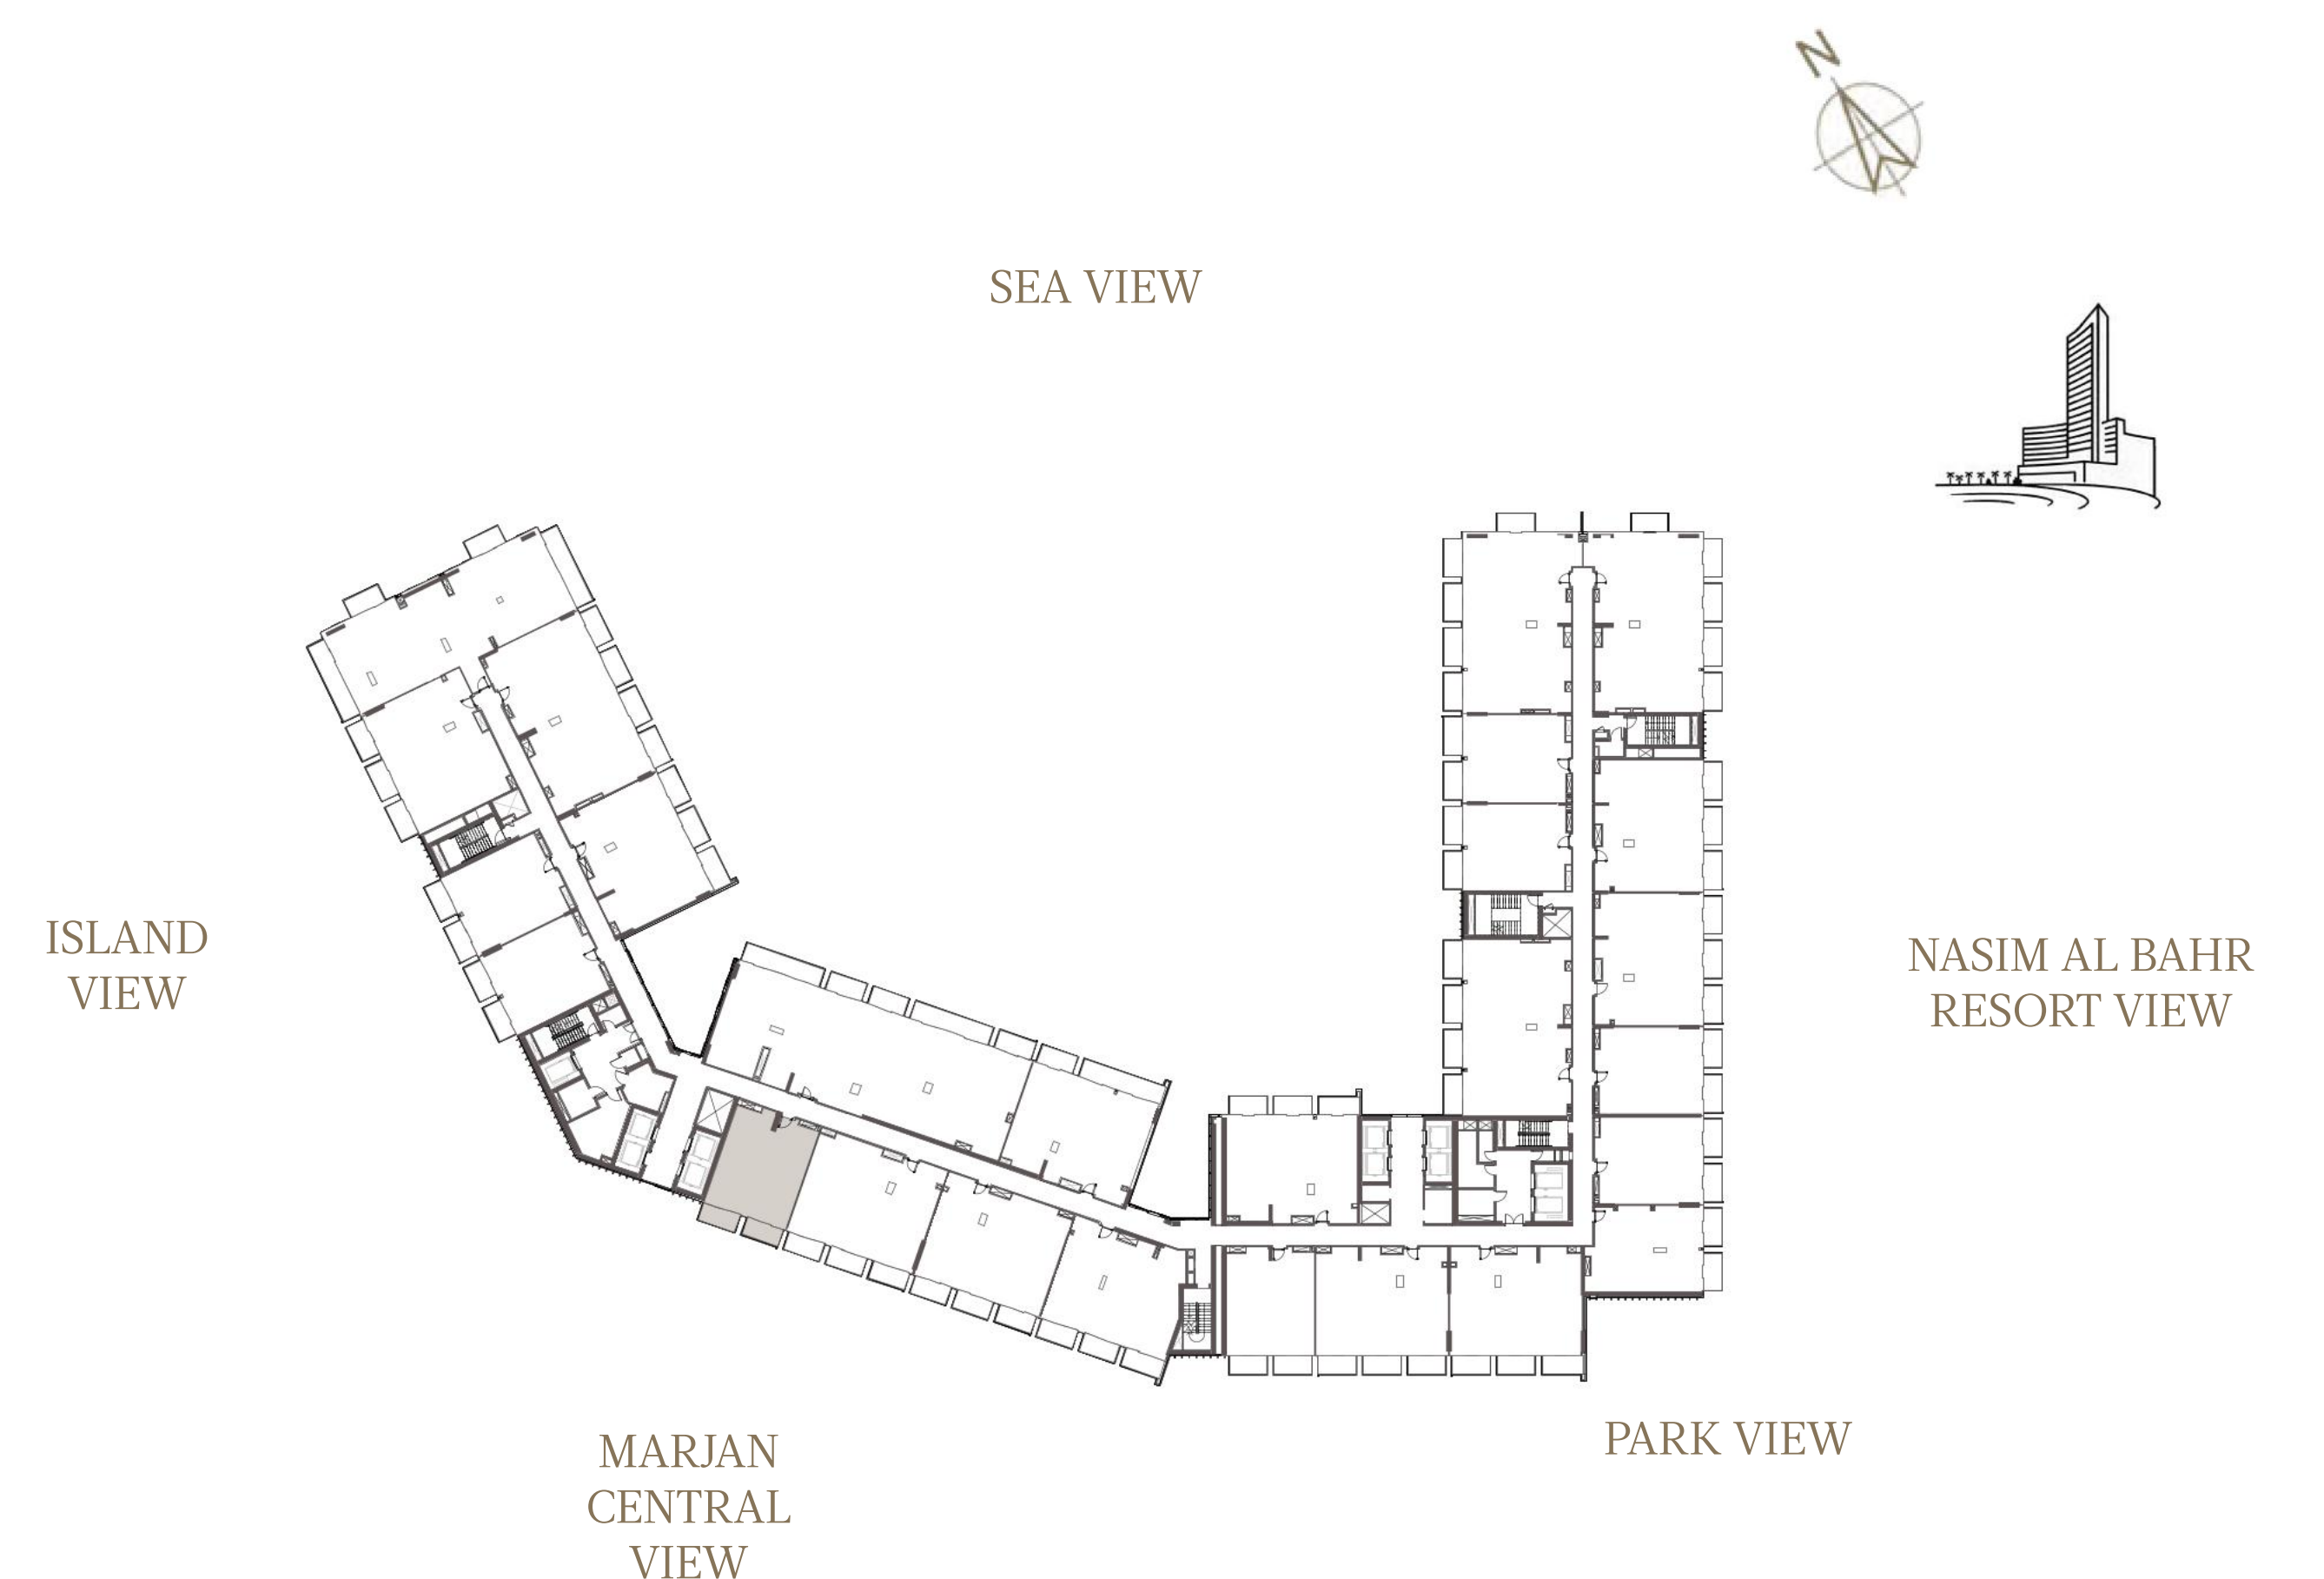

1 BEDROOM-1A

UNIT - 603

INTERNAL AREA	82.77 sq.m.	890.93 sq.ft.
OUTDOOR AREA	12.52 sq.m.	134.76 sq.ft.
TOTAL AREA	95.29 sq.m.	1025.69 sq.ft.

1 BEDROOM-1A

UNIT - 604

INTERNAL AREA	83.35 sq.m.	897.17 sq.ft.
OUTDOOR AREA	12.61 sq.m.	135.73 sq.ft.
TOTAL AREA	95.96 sq.m.	1032.90 sq.ft.