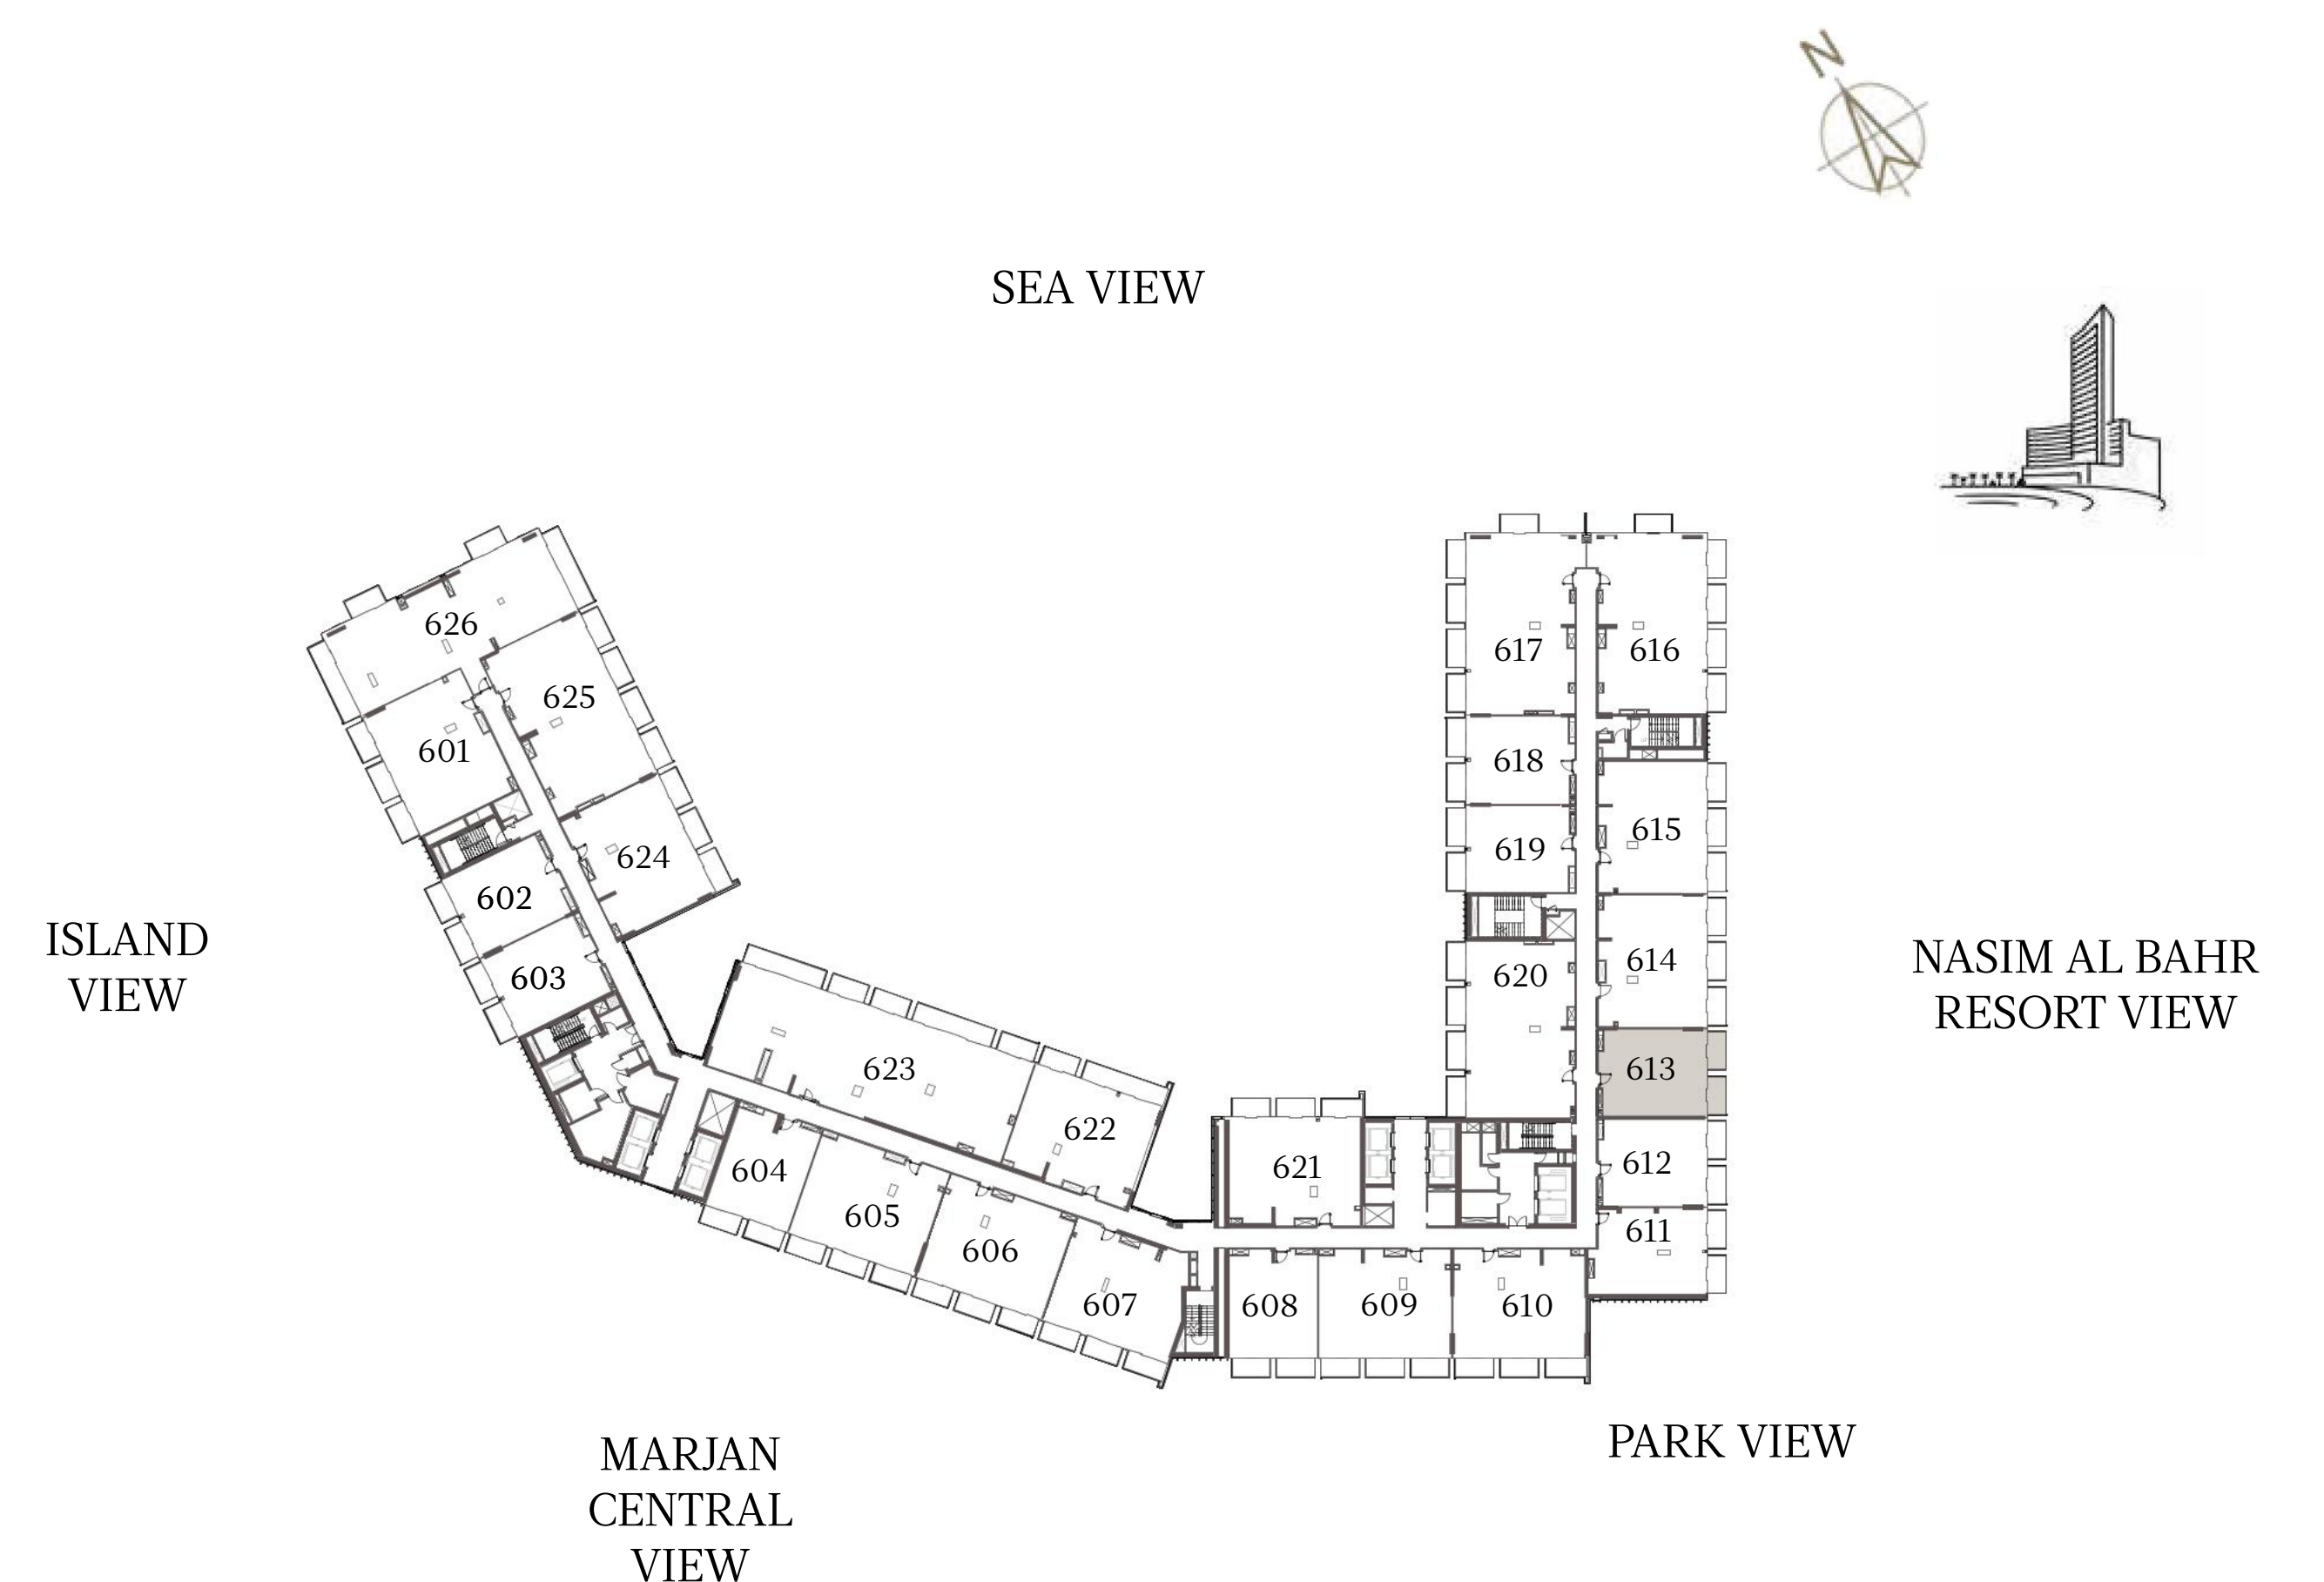

UNIT - 613

INTERNAL AREA	85.12 sq.m.	916.22 sq.ft.
OUTDOOR AREA	12.69 sq.m.	136.59 sq.ft.
TOTAL AREA	97.81 sq.m.	1052.82 sq.ft.