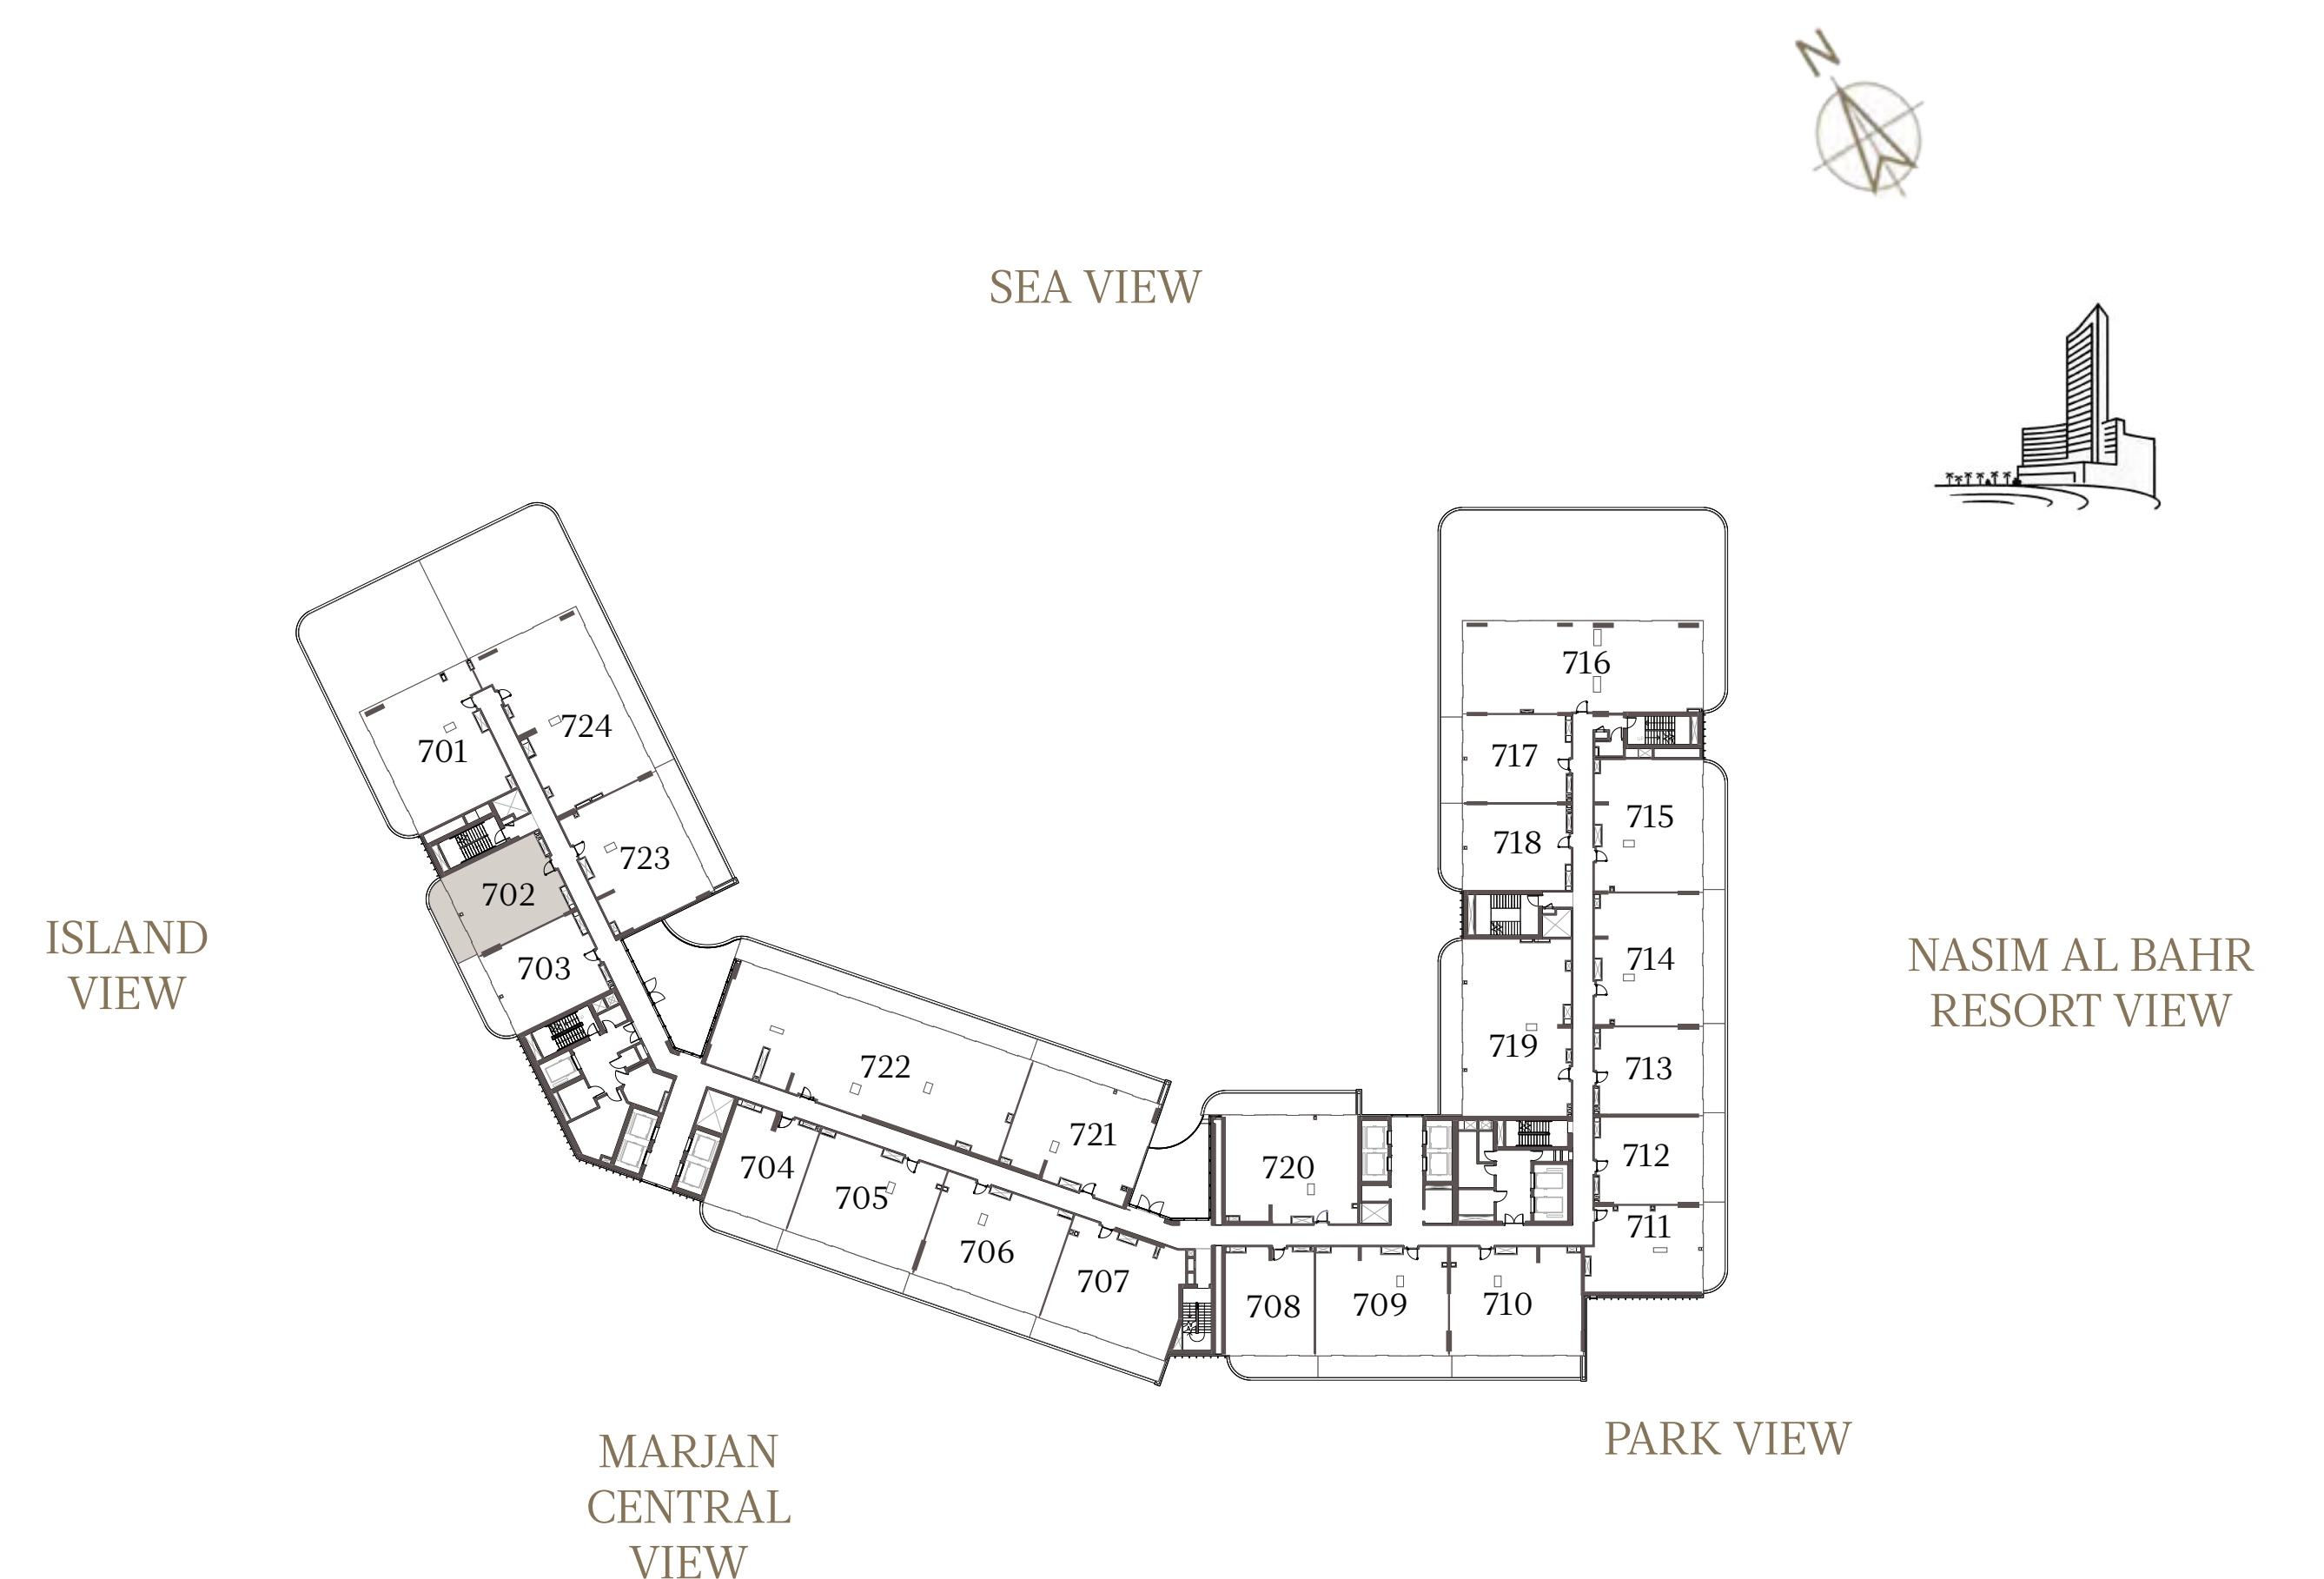

2 BEDROOM-1B

UNIT - 701

INTERNAL AREA	134.09	sq.m.	1443.33	sq.ft.
OUTDOOR AREA	166.60	sq.m.	1793.27	sq.ft.
TOTAL AREA	300.69	sq.m.	3236.60	sq.ft.

1 BEDROOM-1A

UNIT - 702

INTERNAL AREA	82.77 sq.m.	890.93 sq.ft.
OUTDOOR AREA	15.38 sq.m.	165.55 sq.ft.
TOTAL AREA	98.15 sq.m.	1056.48 sq.ft.

1 BEDROOM-1A

UNIT - 703

INTERNAL AREA	82.77	sq.m.	890.93	sq.ft.
OUTDOOR AREA	16.45	sq.m.	177.07	sq.ft.
TOTAL AREA	99.22	sq.m.	1068.00	sq.ft.

1 BEDROOM-1A

UNIT - 704

INTERNAL AREA	83.36	sq.m.	897.28	sq.ft.
OUTDOOR AREA	15.64	sq.m.	168.35	sq.ft.
TOTAL AREA	99.00	sq.m.	1065.63	sq.ft.

2 BEDROOM-1A

UNIT - 705

INTERNAL AREA	128.36	sq.m.	1381.66	sq.ft.
OUTDOOR AREA	26.30	sq.m.	283.09	sq.ft.
TOTAL AREA	154.66	sq.m.	1664.75	sq.ft.

2 BEDROOM-1A

UNIT - 706

INTERNAL AREA	128.36	sq.m.	1381.66	sq.ft.
OUTDOOR AREA	26.30	sq.m.	283.09	sq.ft.
TOTAL AREA	154.66	sq.m.	1664.75	sq.ft.