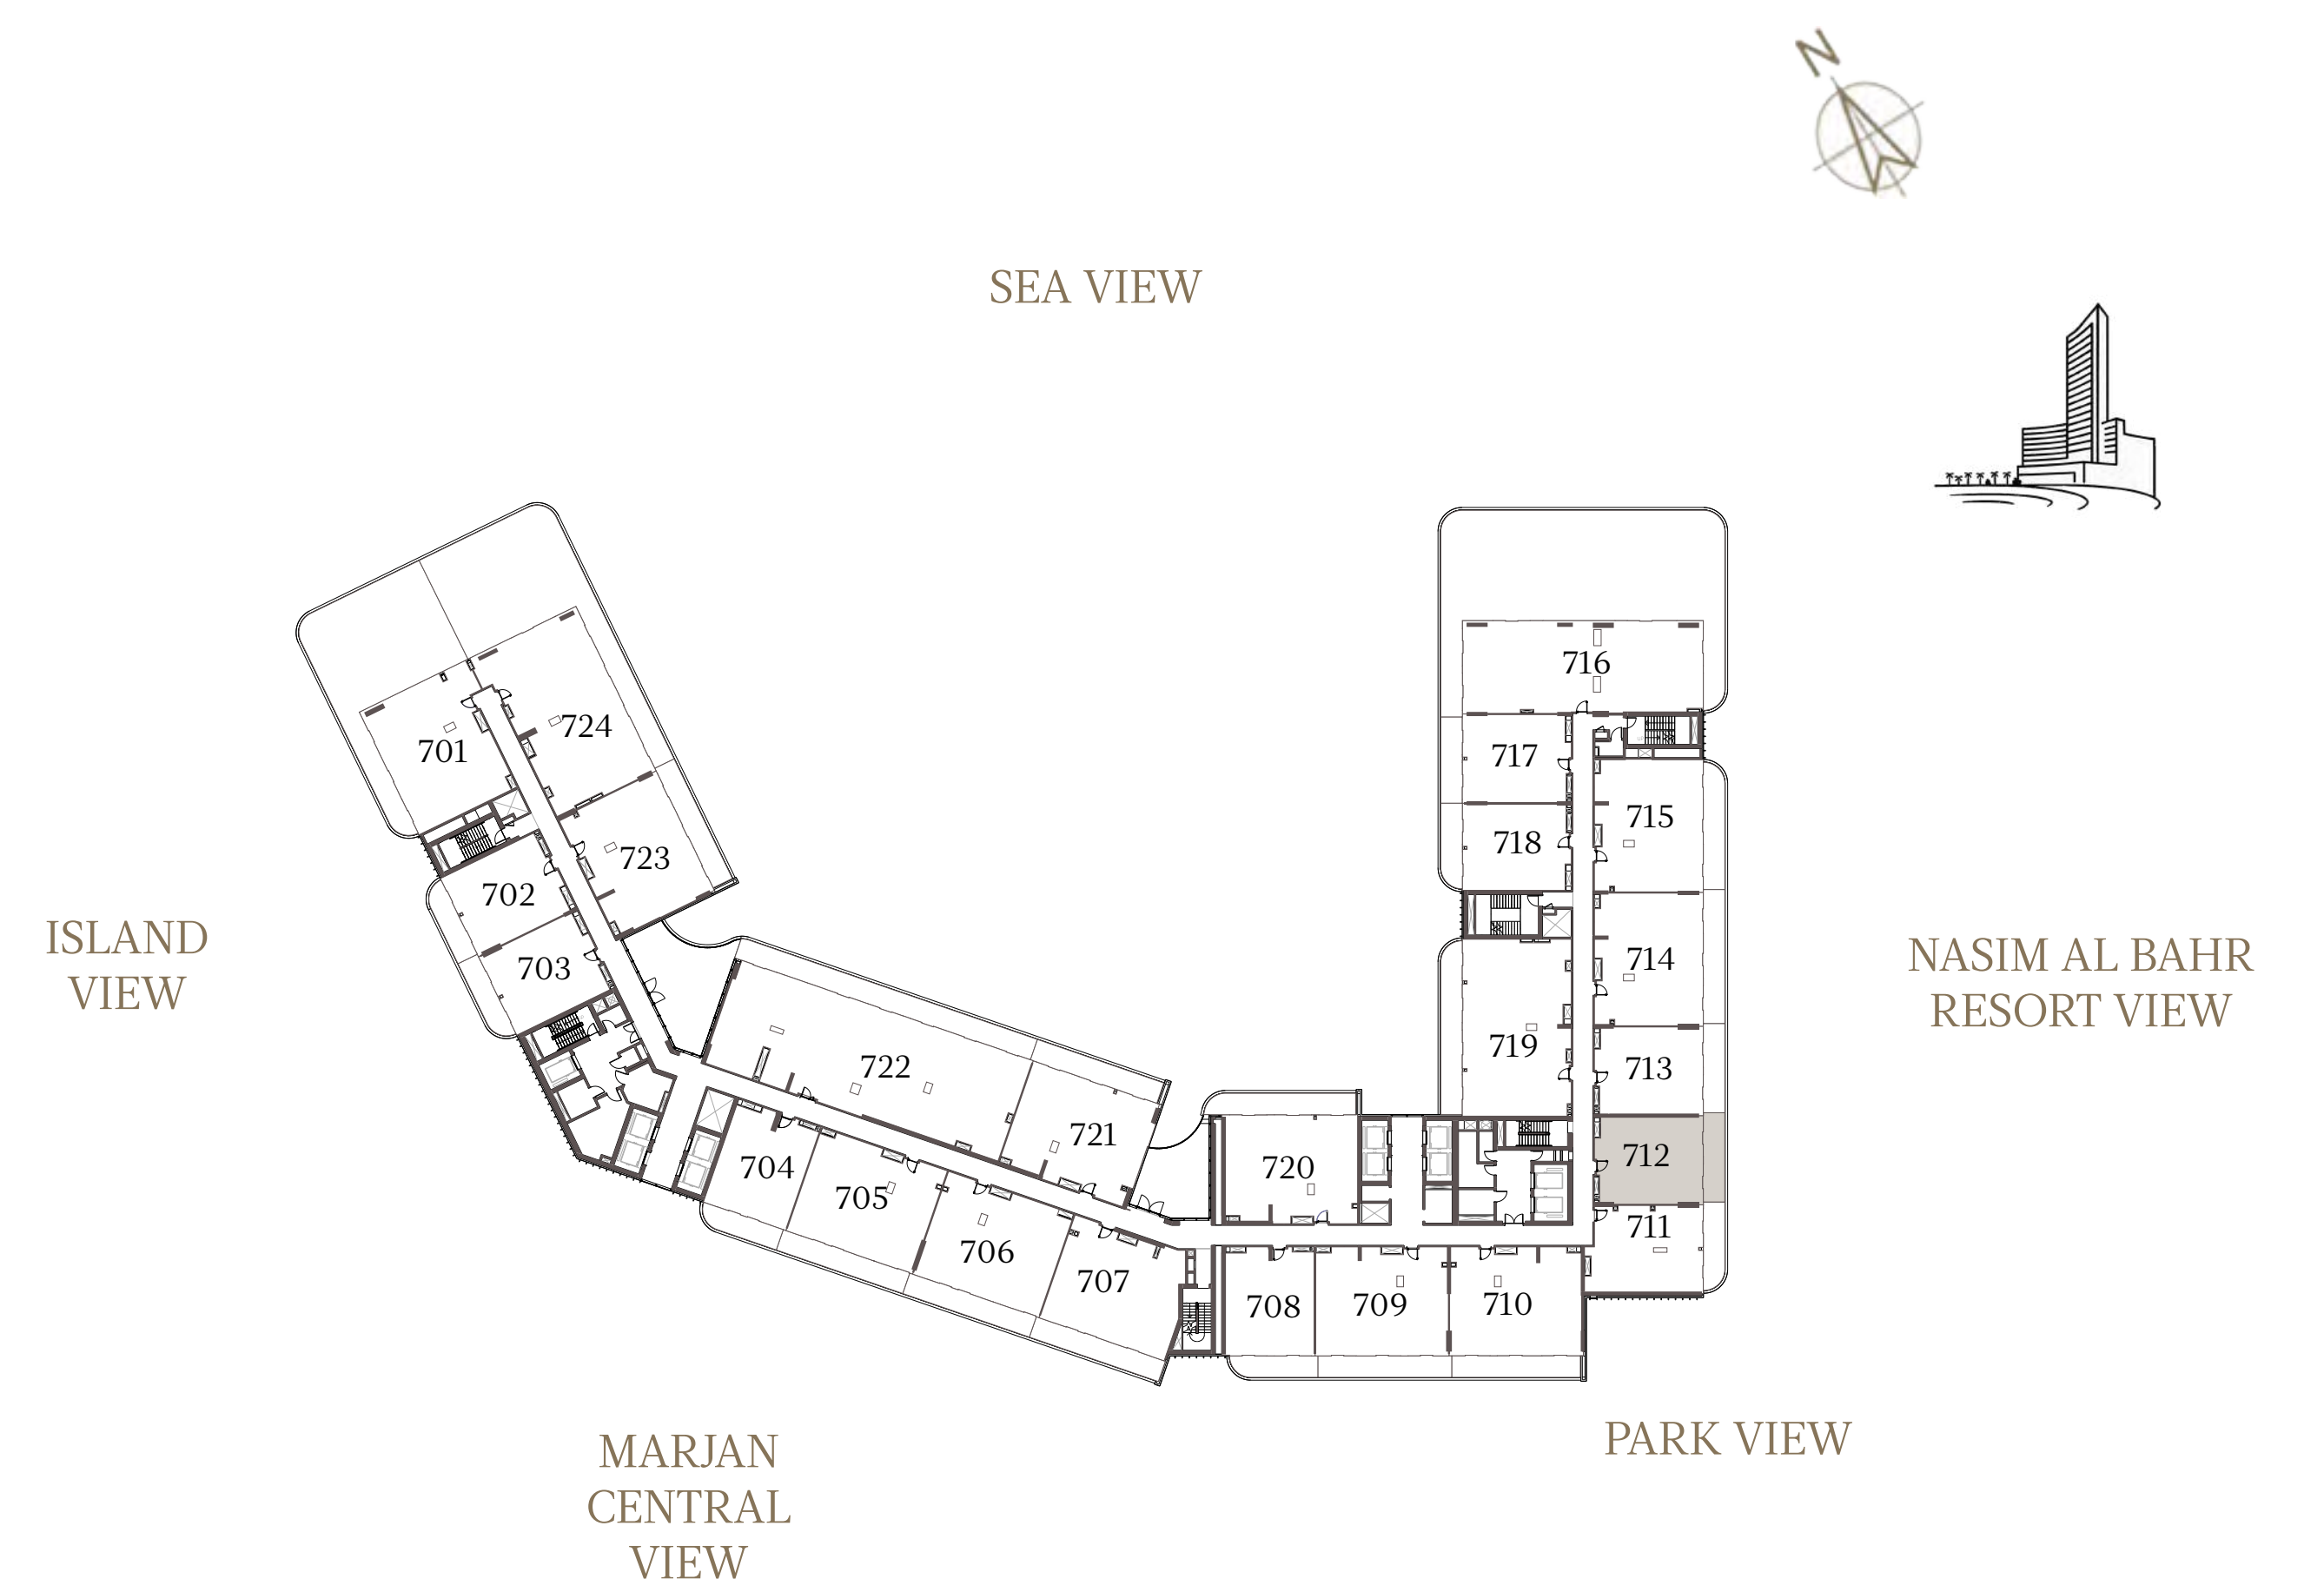

1 BEDROOM-CORNER 1

UNIT - 711

INTERNAL AREA	89.65 sq.m.	964.98 sq.ft.
OUTDOOR AREA	16.51 sq.m.	177.71 sq.ft.
TOTAL AREA	106.16 sq.m.	1142.70 sq.ft.

1 BEDROOM-1A

UNIT - 712

INTERNAL AREA	85.13 sq.m.	916.33 sq.ft.
OUTDOOR AREA	17.54 sq.m.	188.80 sq.ft.
TOTAL AREA	102.67 sq.m.	1105.13 sq.ft.