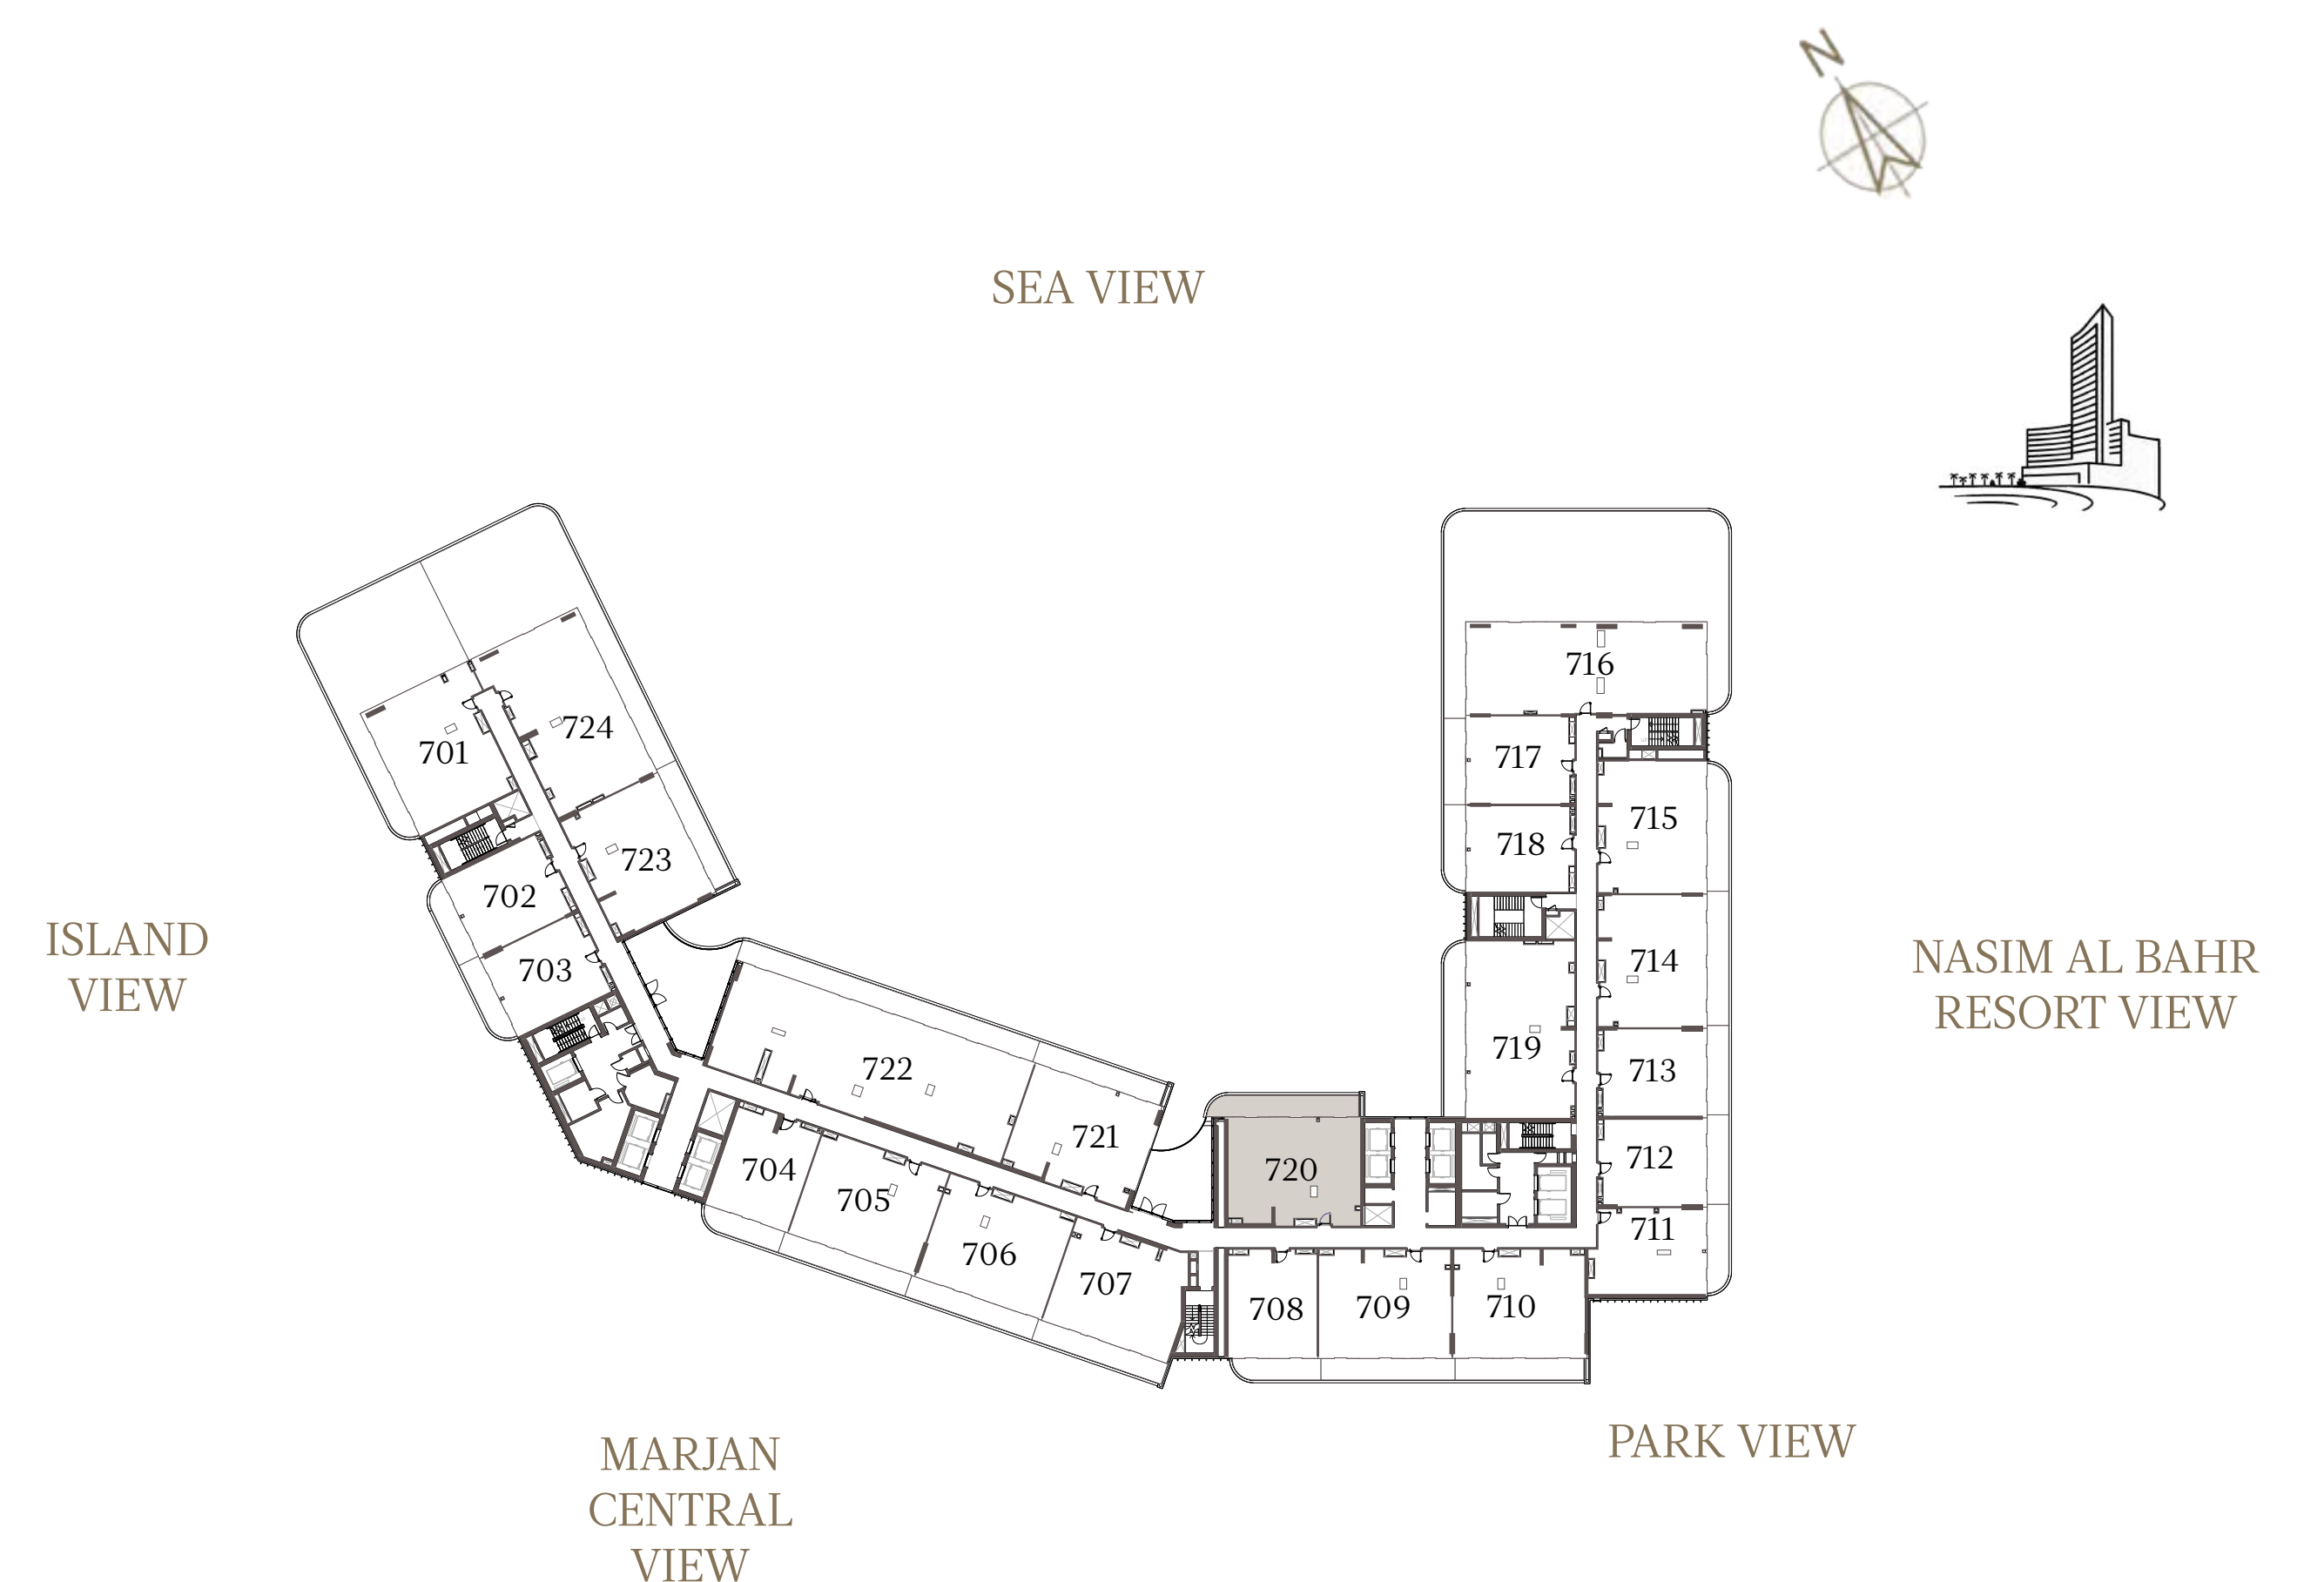

3 BEDROOM-1B

UNIT - 719

INTERNAL AREA	168.96	sq.m.	1818.67	sq.ft.
OUTDOOR AREA	33.30	sq.m.	358.44	sq.ft.
TOTAL AREA	202.26	sq.m.	2177.11	sq.ft.

2 BEDROOM-1A

UNIT - 720

INTERNAL AREA	129.08	sq.m.	1389.41	sq.ft.
OUTDOOR AREA	29.12	sq.m.	313.45	sq.ft.
TOTAL AREA	158.20	sq.m.	1702.85	sq.ft.