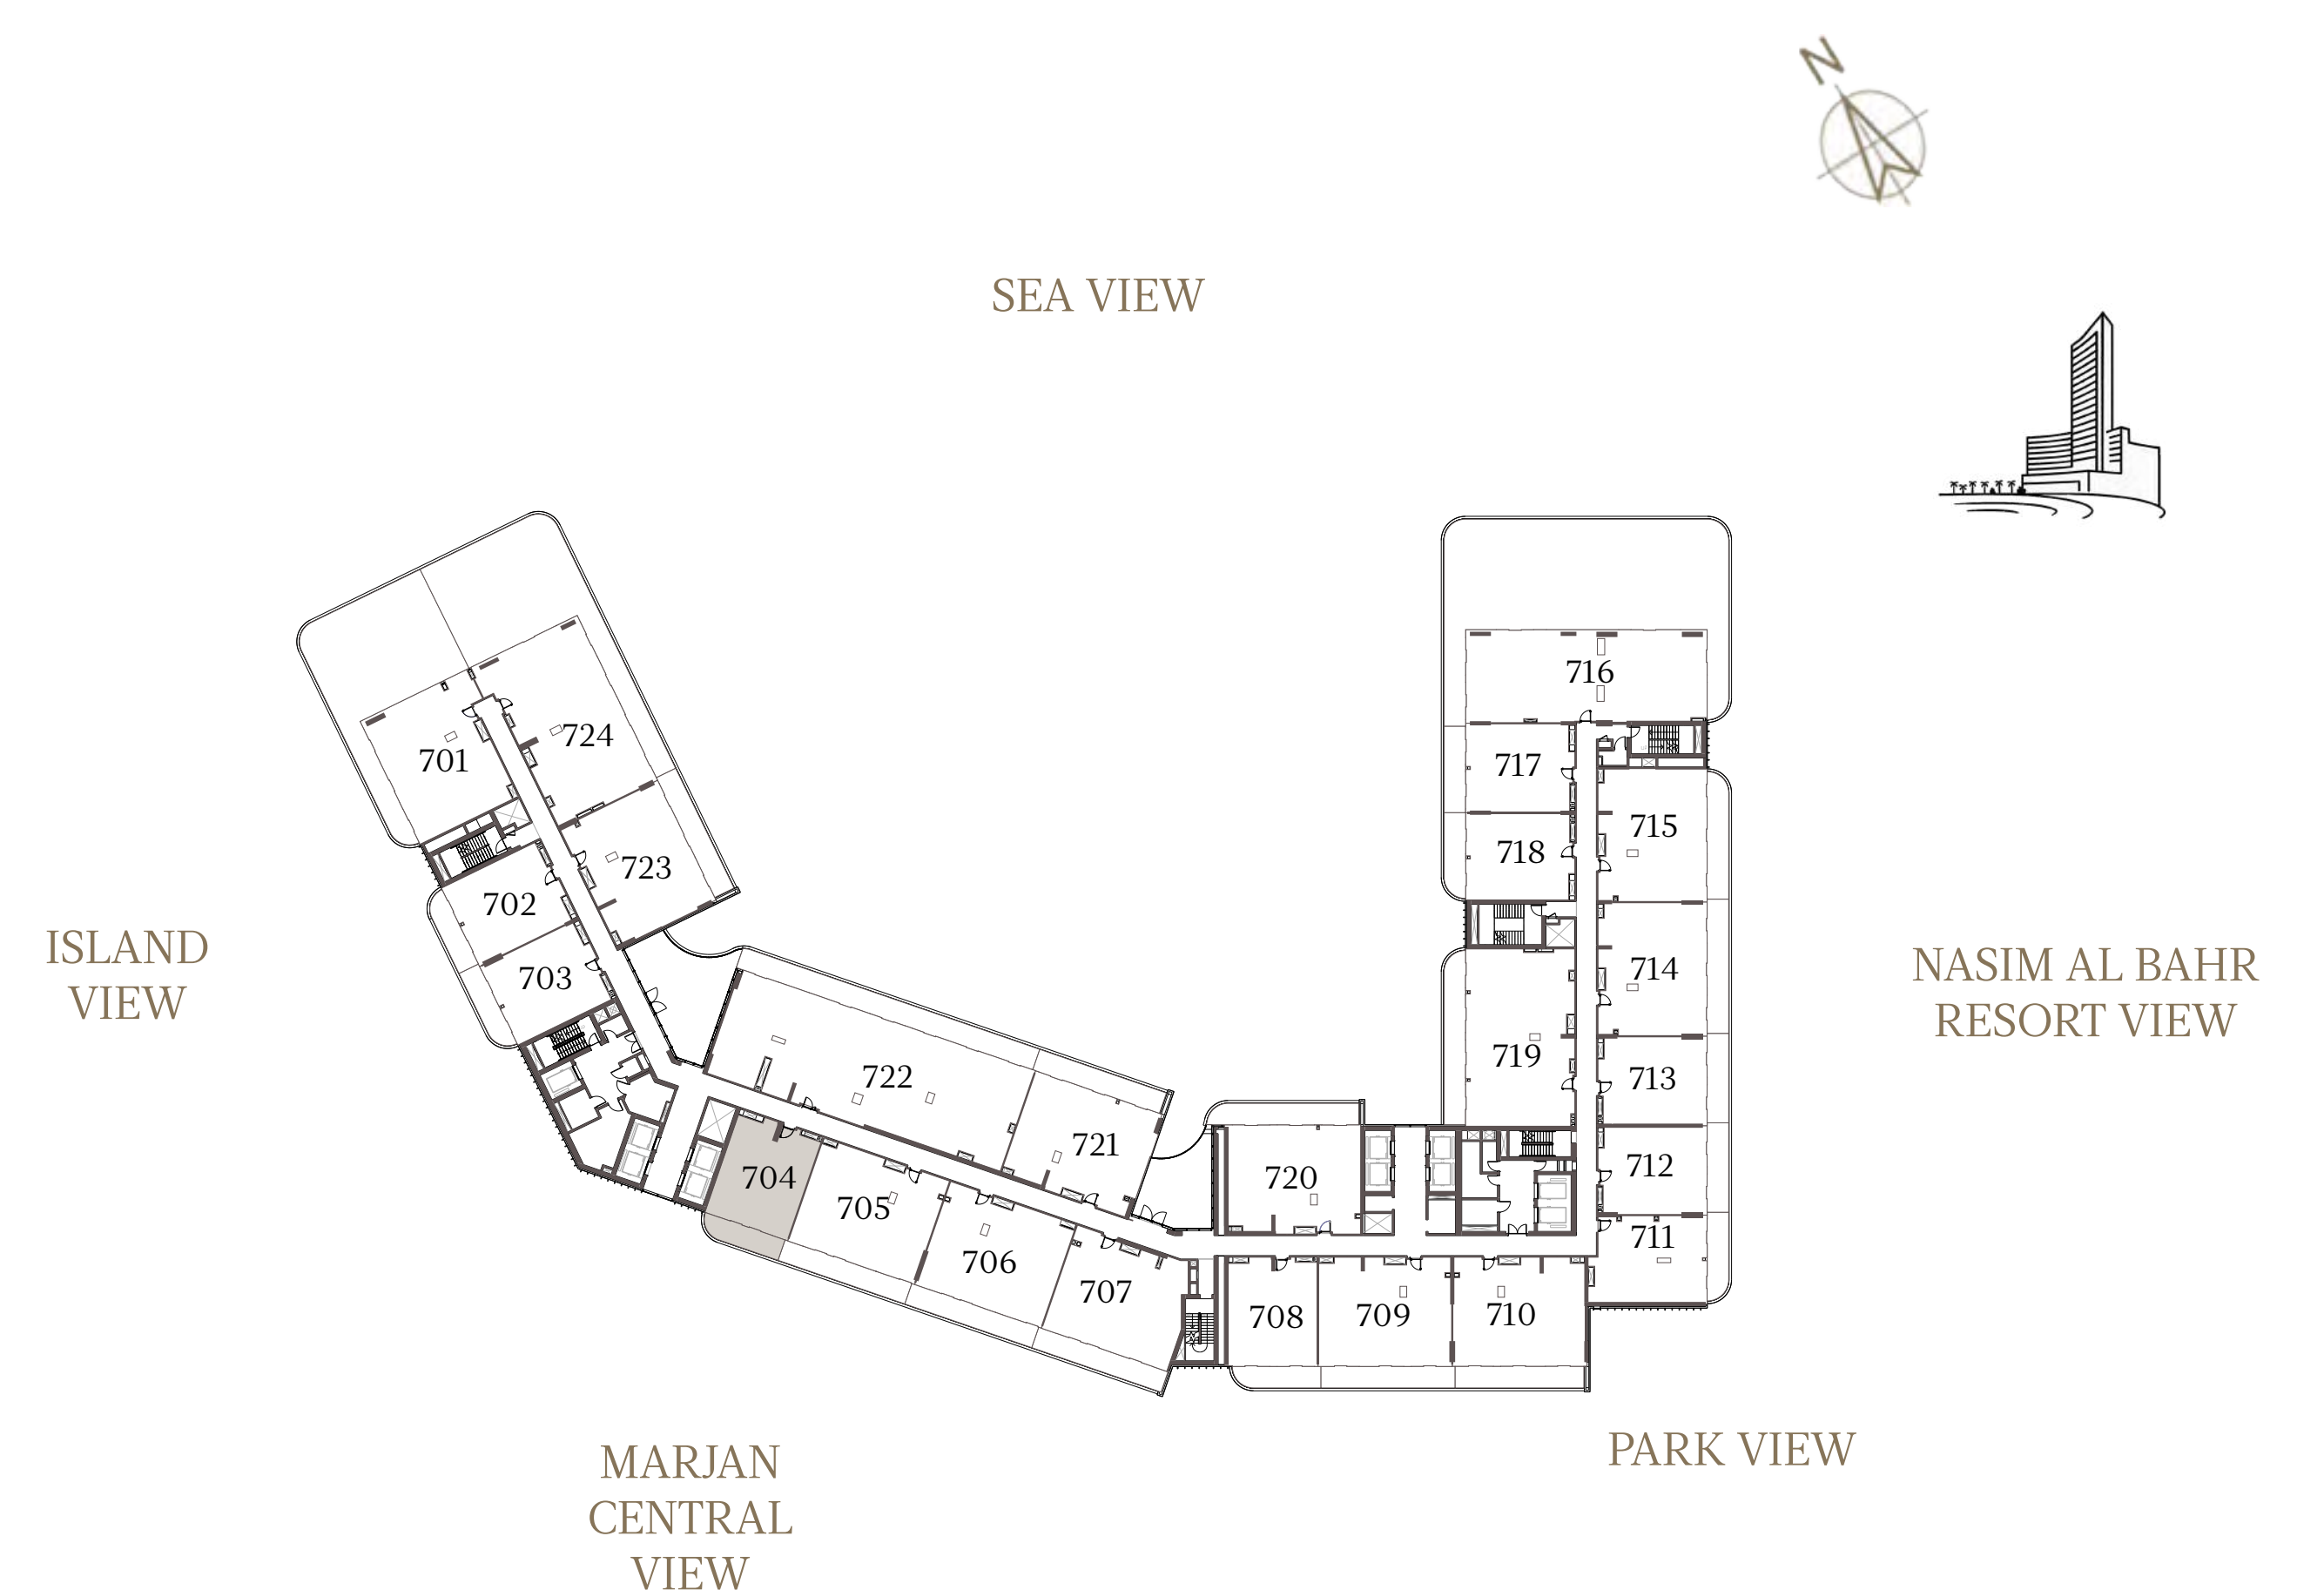

1 BEDROOM-1A

UNIT - 703

INTERNAL AREA	82.77	sq.m.	890.93	sq.ft.
OUTDOOR AREA	16.45	sq.m.	177.07	sq.ft.
TOTAL AREA	99.22	sq.m.	1068.00	sq.ft.

1 BEDROOM-1A

UNIT - 704

INTERNAL AREA	83.36	sq.m.	897.28	sq.ft.
OUTDOOR AREA	15.64	sq.m.	168.35	sq.ft.
TOTAL AREA	99.00	sq.m.	1065.63	sq.ft.

2 BEDROOM-1A

UNIT - 705

INTERNAL AREA	128.36	sq.m.	1381.66	sq.ft.
OUTDOOR AREA	26.30	sq.m.	283.09	sq.ft.
TOTAL AREA	154.66	sq.m.	1664.75	sq.ft.

2 BEDROOM-1A

UNIT - 706

INTERNAL AREA	128.36	sq.m.	1381.66	sq.ft.
OUTDOOR AREA	26.30	sq.m.	283.09	sq.ft.
TOTAL AREA	154.66	sq.m.	1664.75	sq.ft.