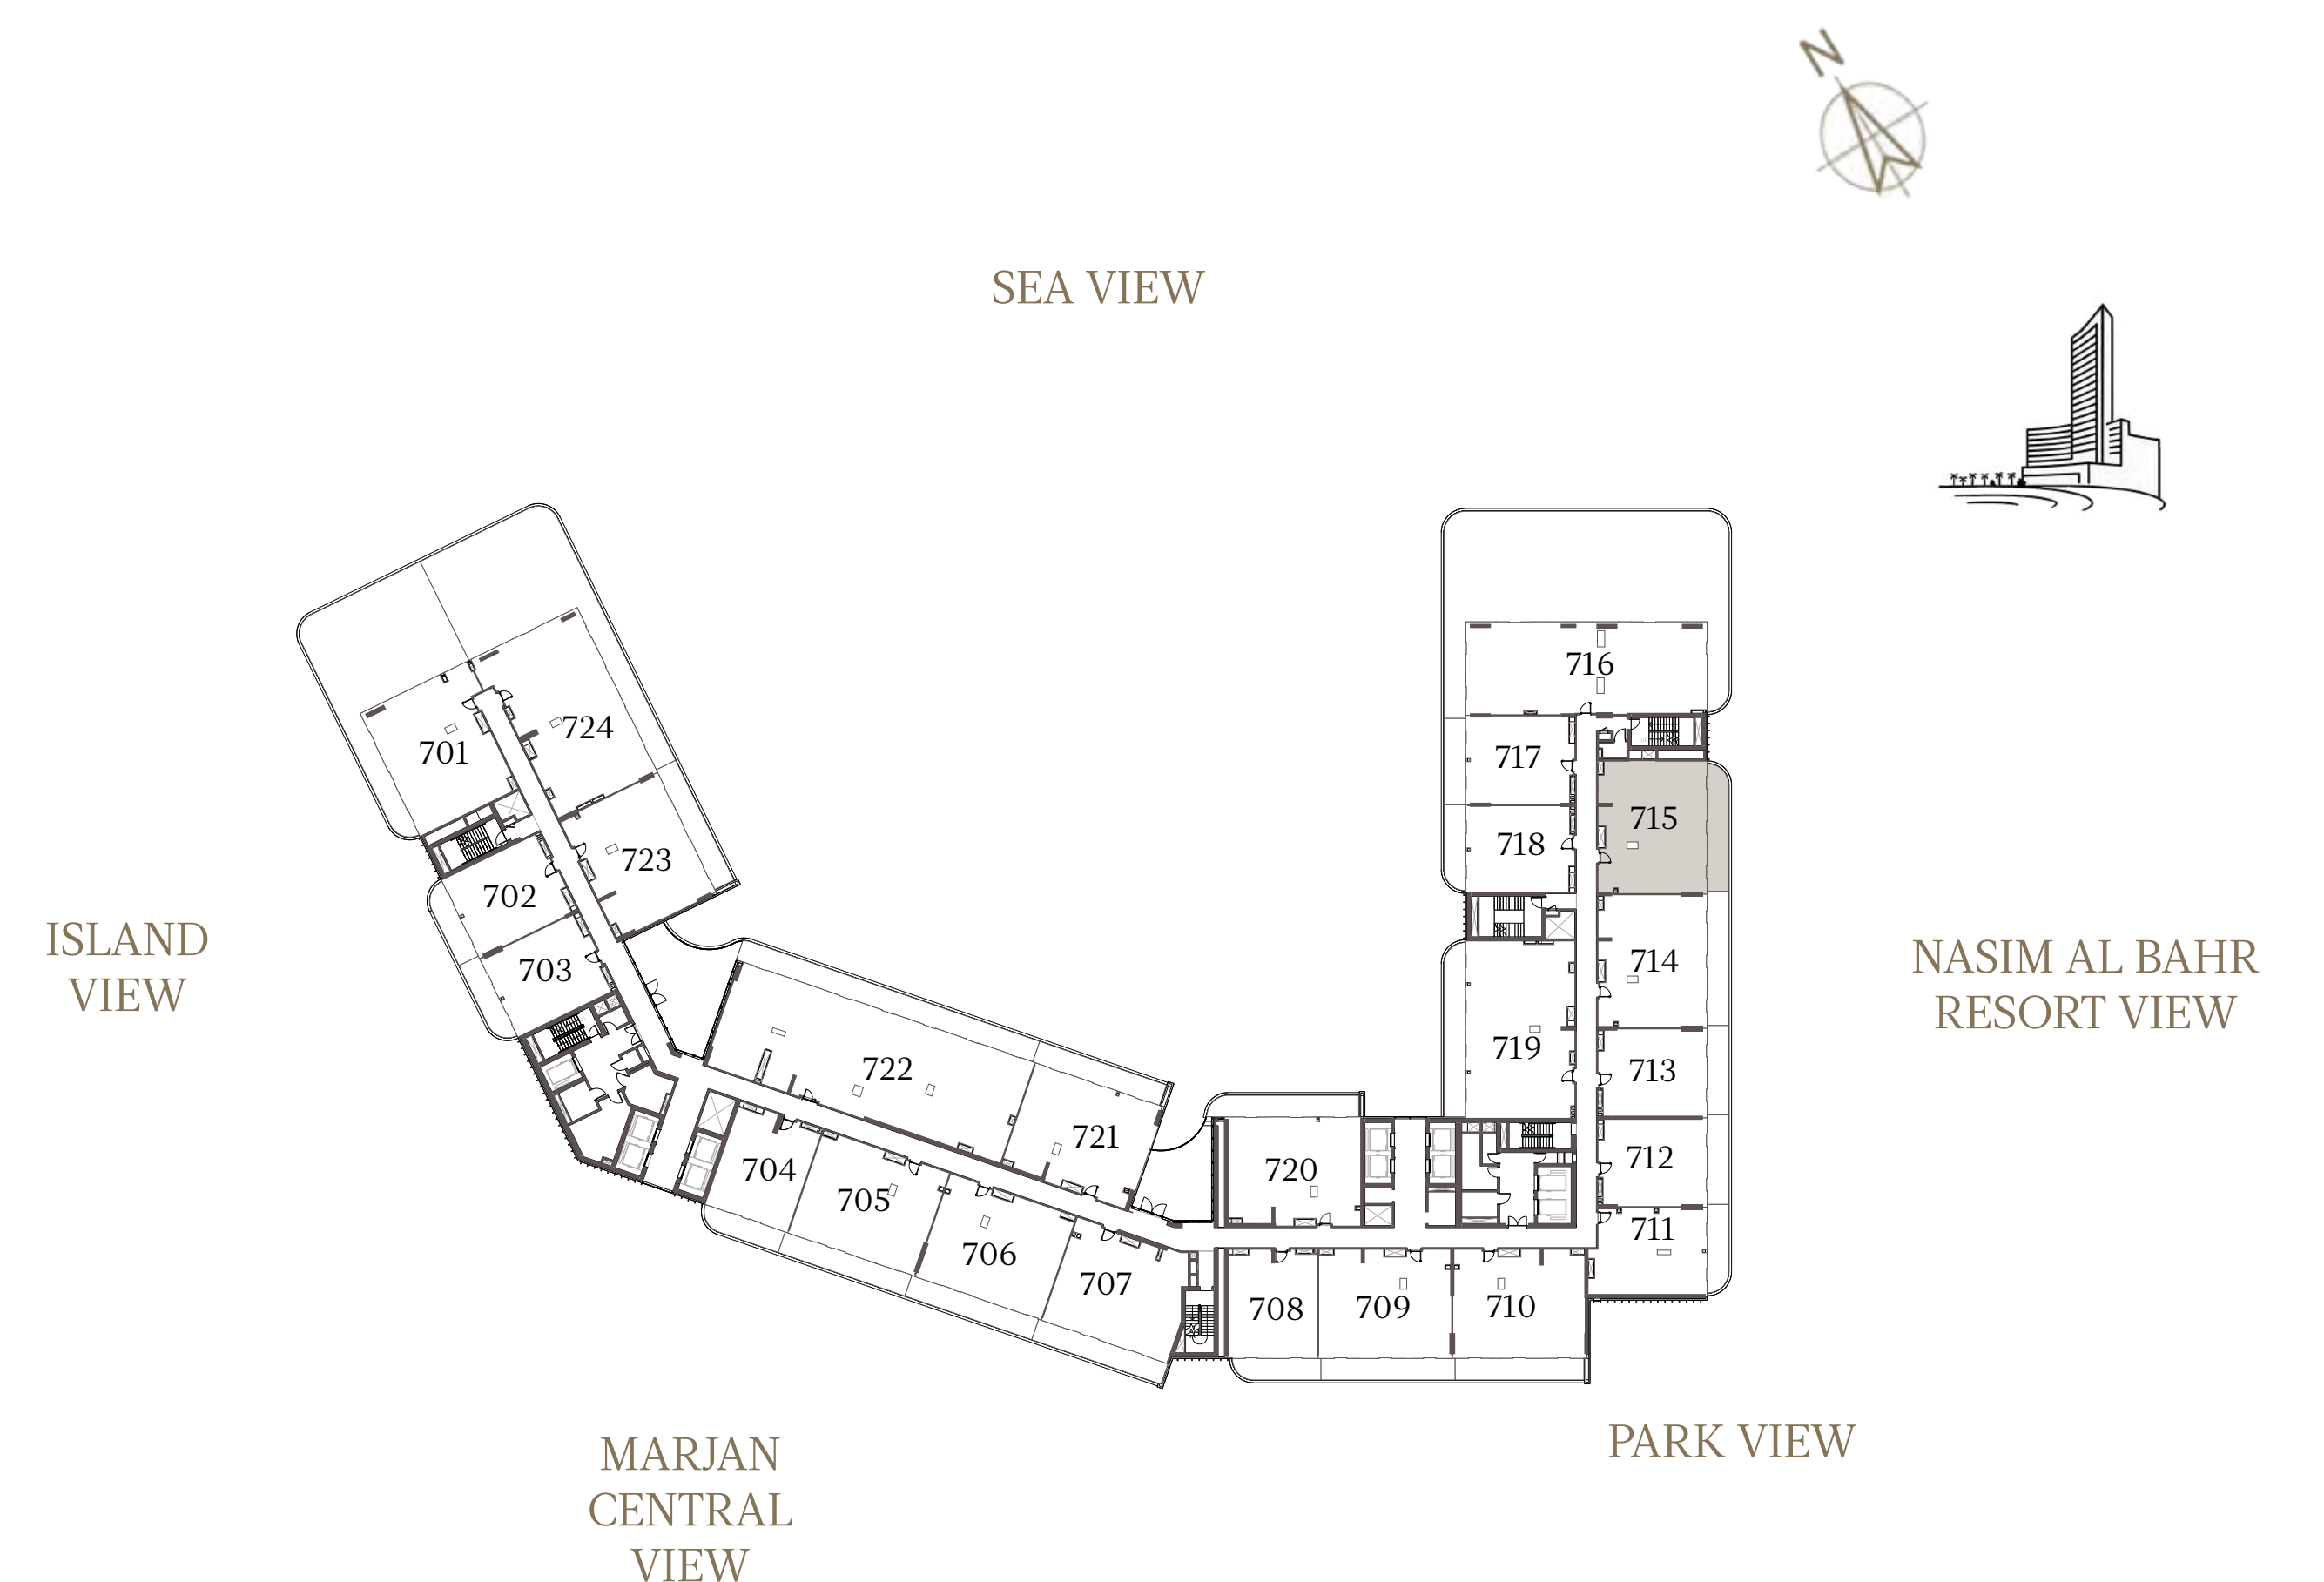

UNIT - 715

INTERNAL AREA	127.70	sq.m.	1374.55	sq.ft.
OUTDOOR AREA	24.15	sq.m.	259.95	sq.ft.
TOTAL AREA	151.85	sq.m.	1634.50	sq.ft.