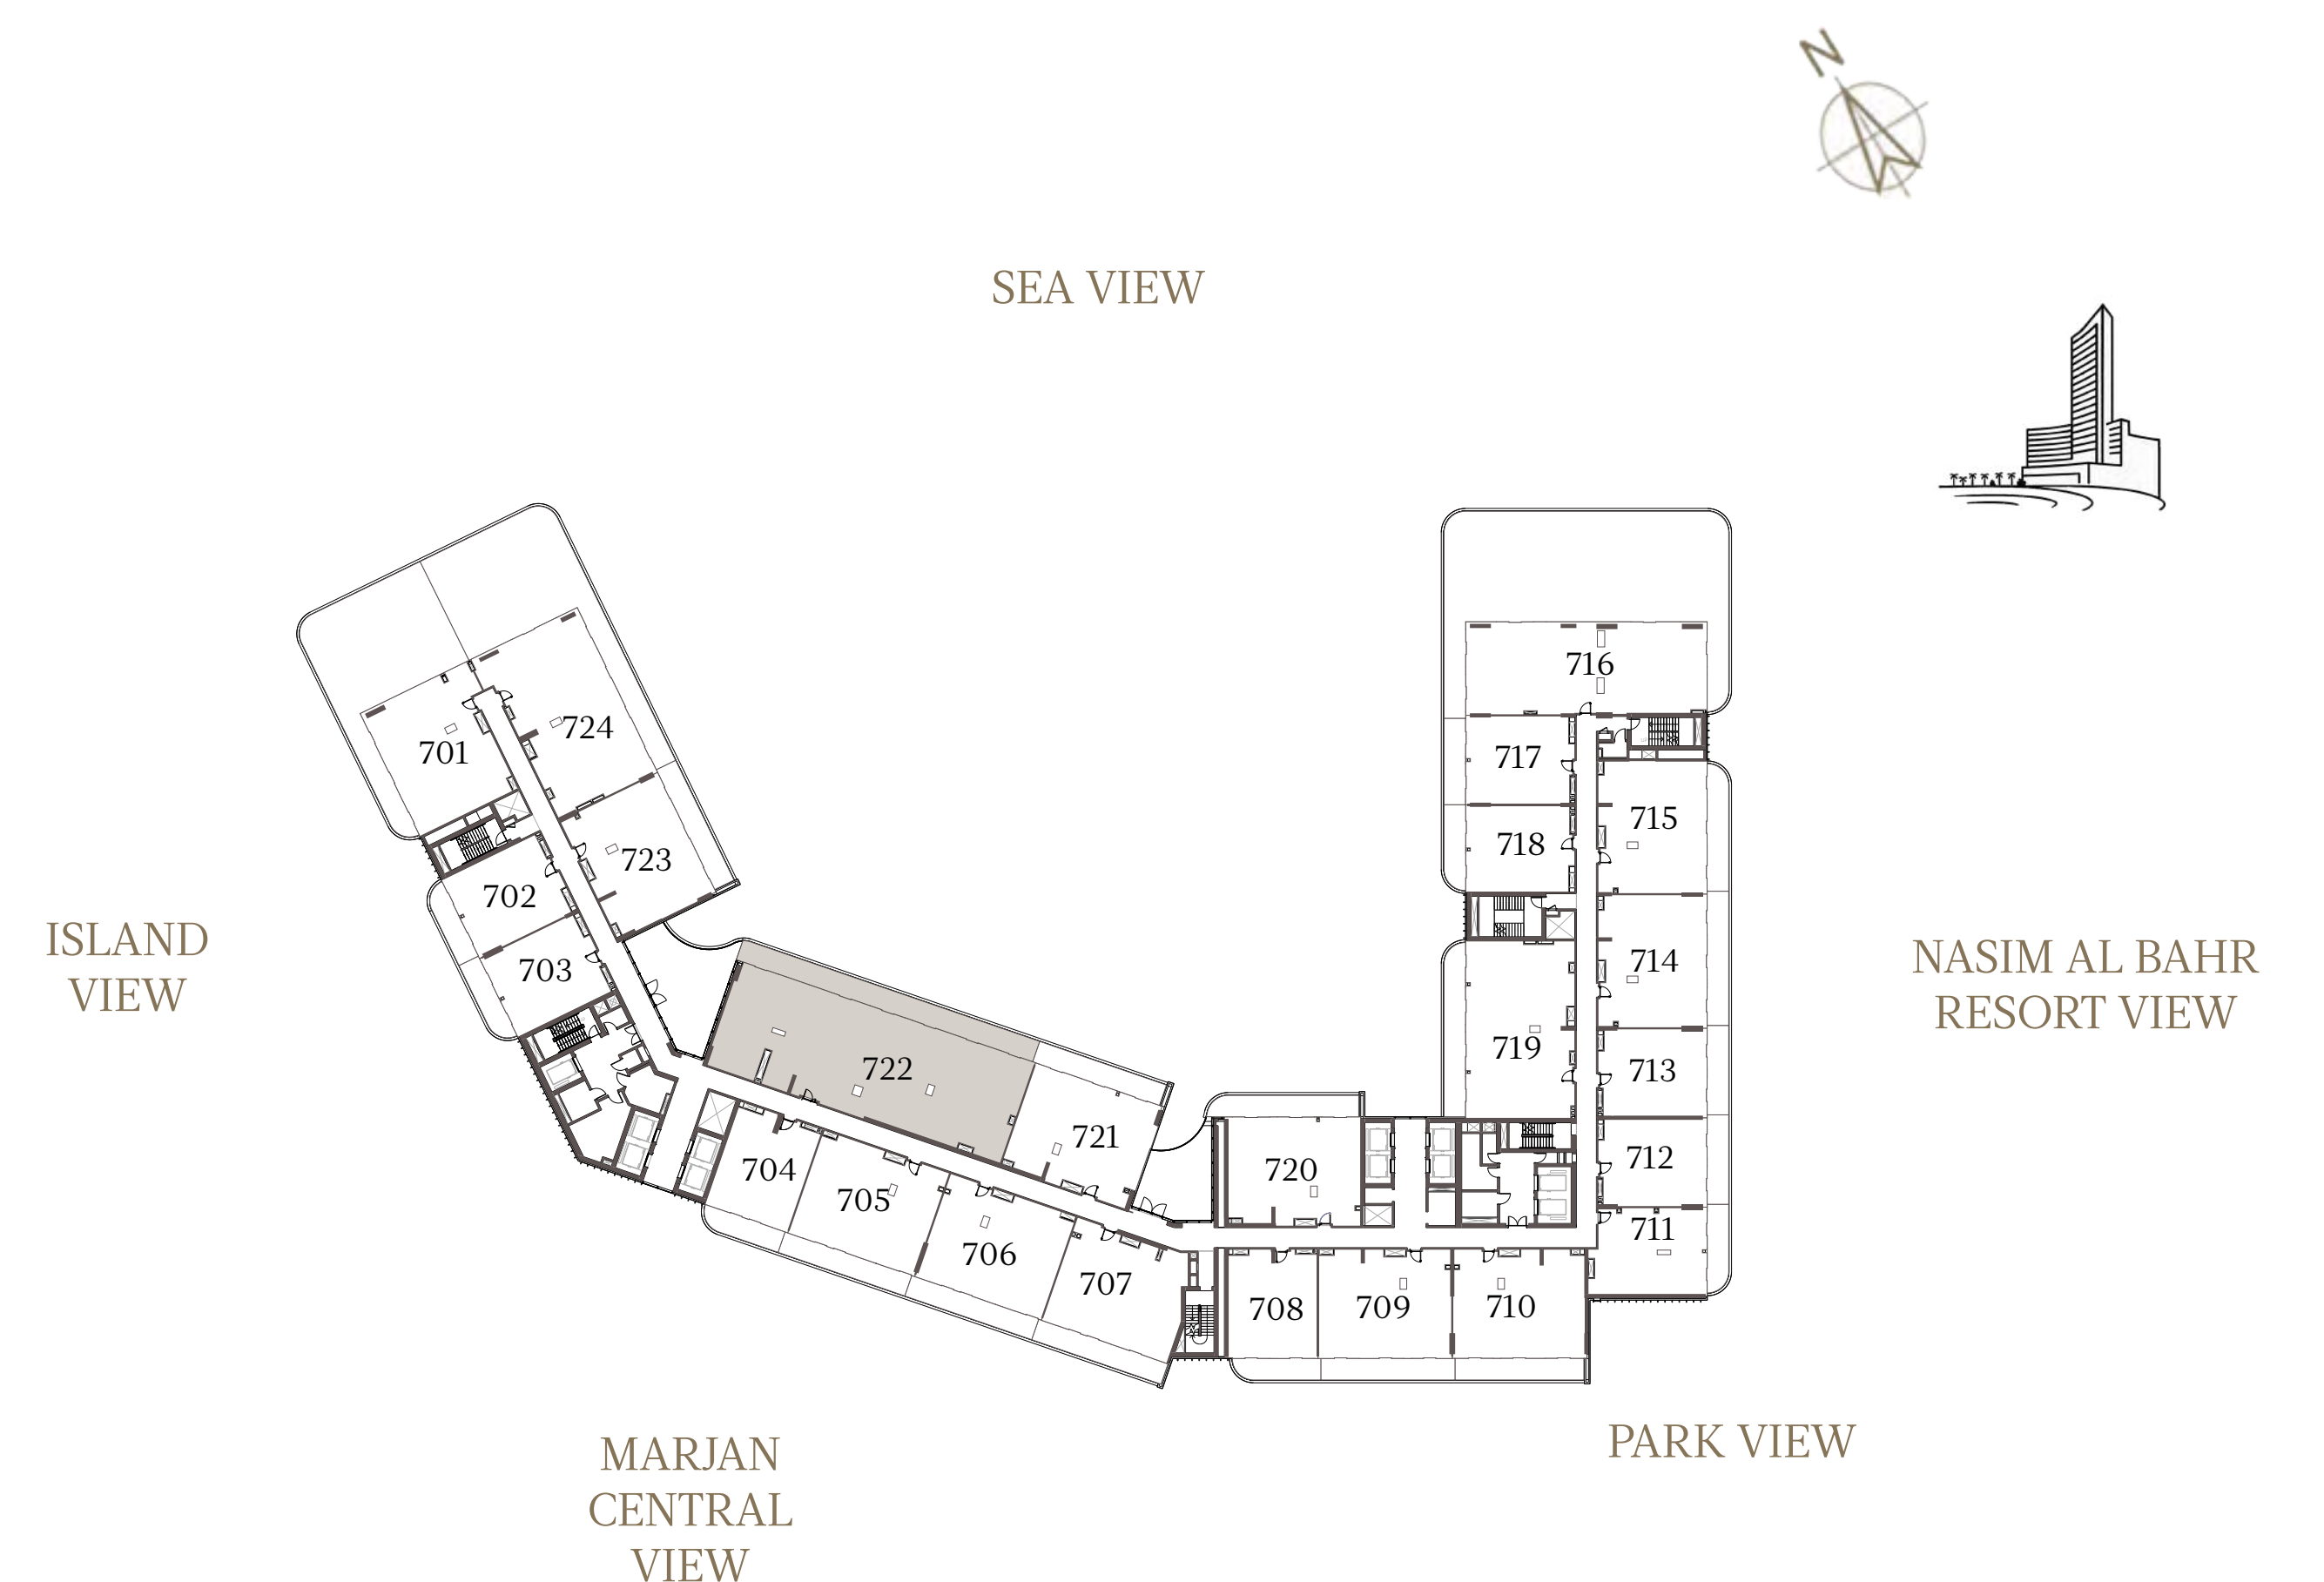

2 BEDROOM-1A

UNIT - 721

INTERNAL AREA	128.35	sq.m.	1381.55	sq.ft.
OUTDOOR AREA	26.97	sq.m.	290.30	sq.ft.
TOTAL AREA	155.32	sq.m.	1671.85	sq.ft.

4 BEDROOM

UNIT - 722

INTERNAL AREA	296.68	sq.m.	3193.44	sq.ft.
OUTDOOR AREA	61.36	sq.m.	660.47	sq.ft.
TOTAL AREA	358.04	sq.m.	3853.91	sq.ft.