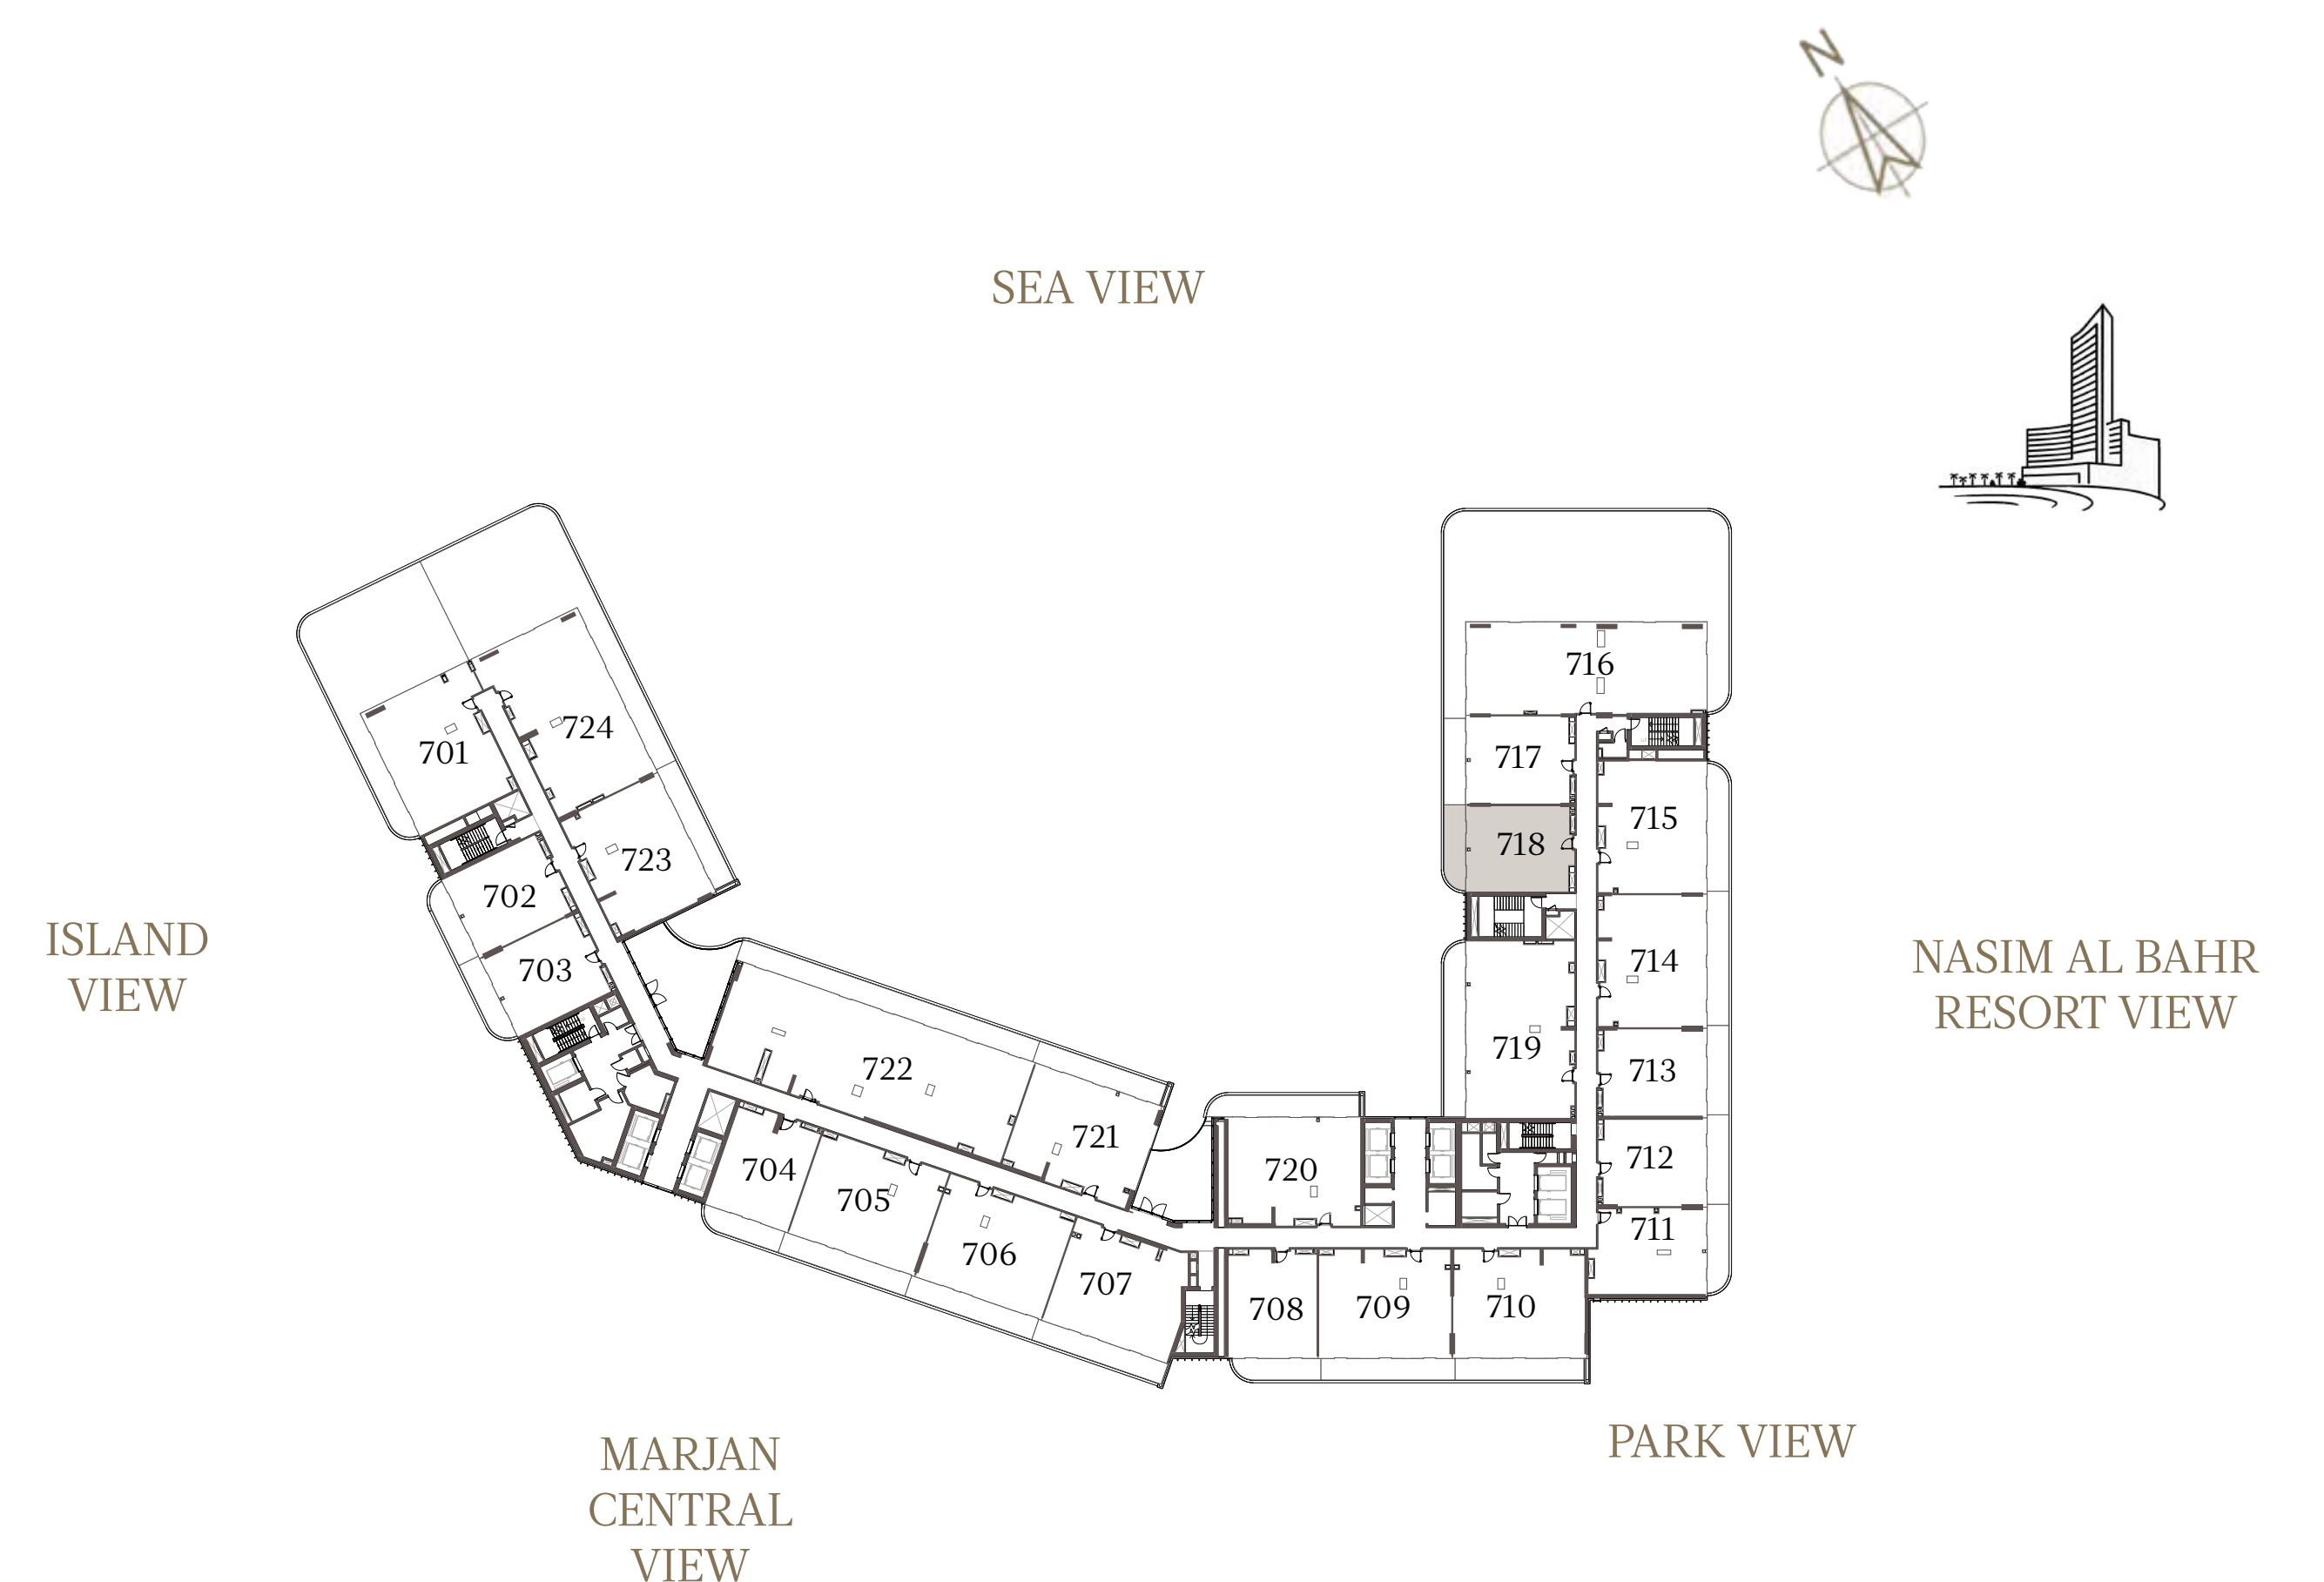

1 BEDROOM-1A

UNIT - 717

INTERNAL AREA	84.65 sq.m.	911.17 sq.ft.
OUTDOOR AREA	16.97 sq.m.	182.66 sq.ft.
TOTAL AREA	101.62 sq.m.	1093.83 sq.ft.

1 BEDROOM-1A

UNIT - 718

INTERNAL AREA	82.70 sq.m.	890.18 sq.ft.
OUTDOOR AREA	15.94 sq.m.	171.58 sq.ft.
TOTAL AREA	98.64 sq.m.	1061.75 sq.ft.