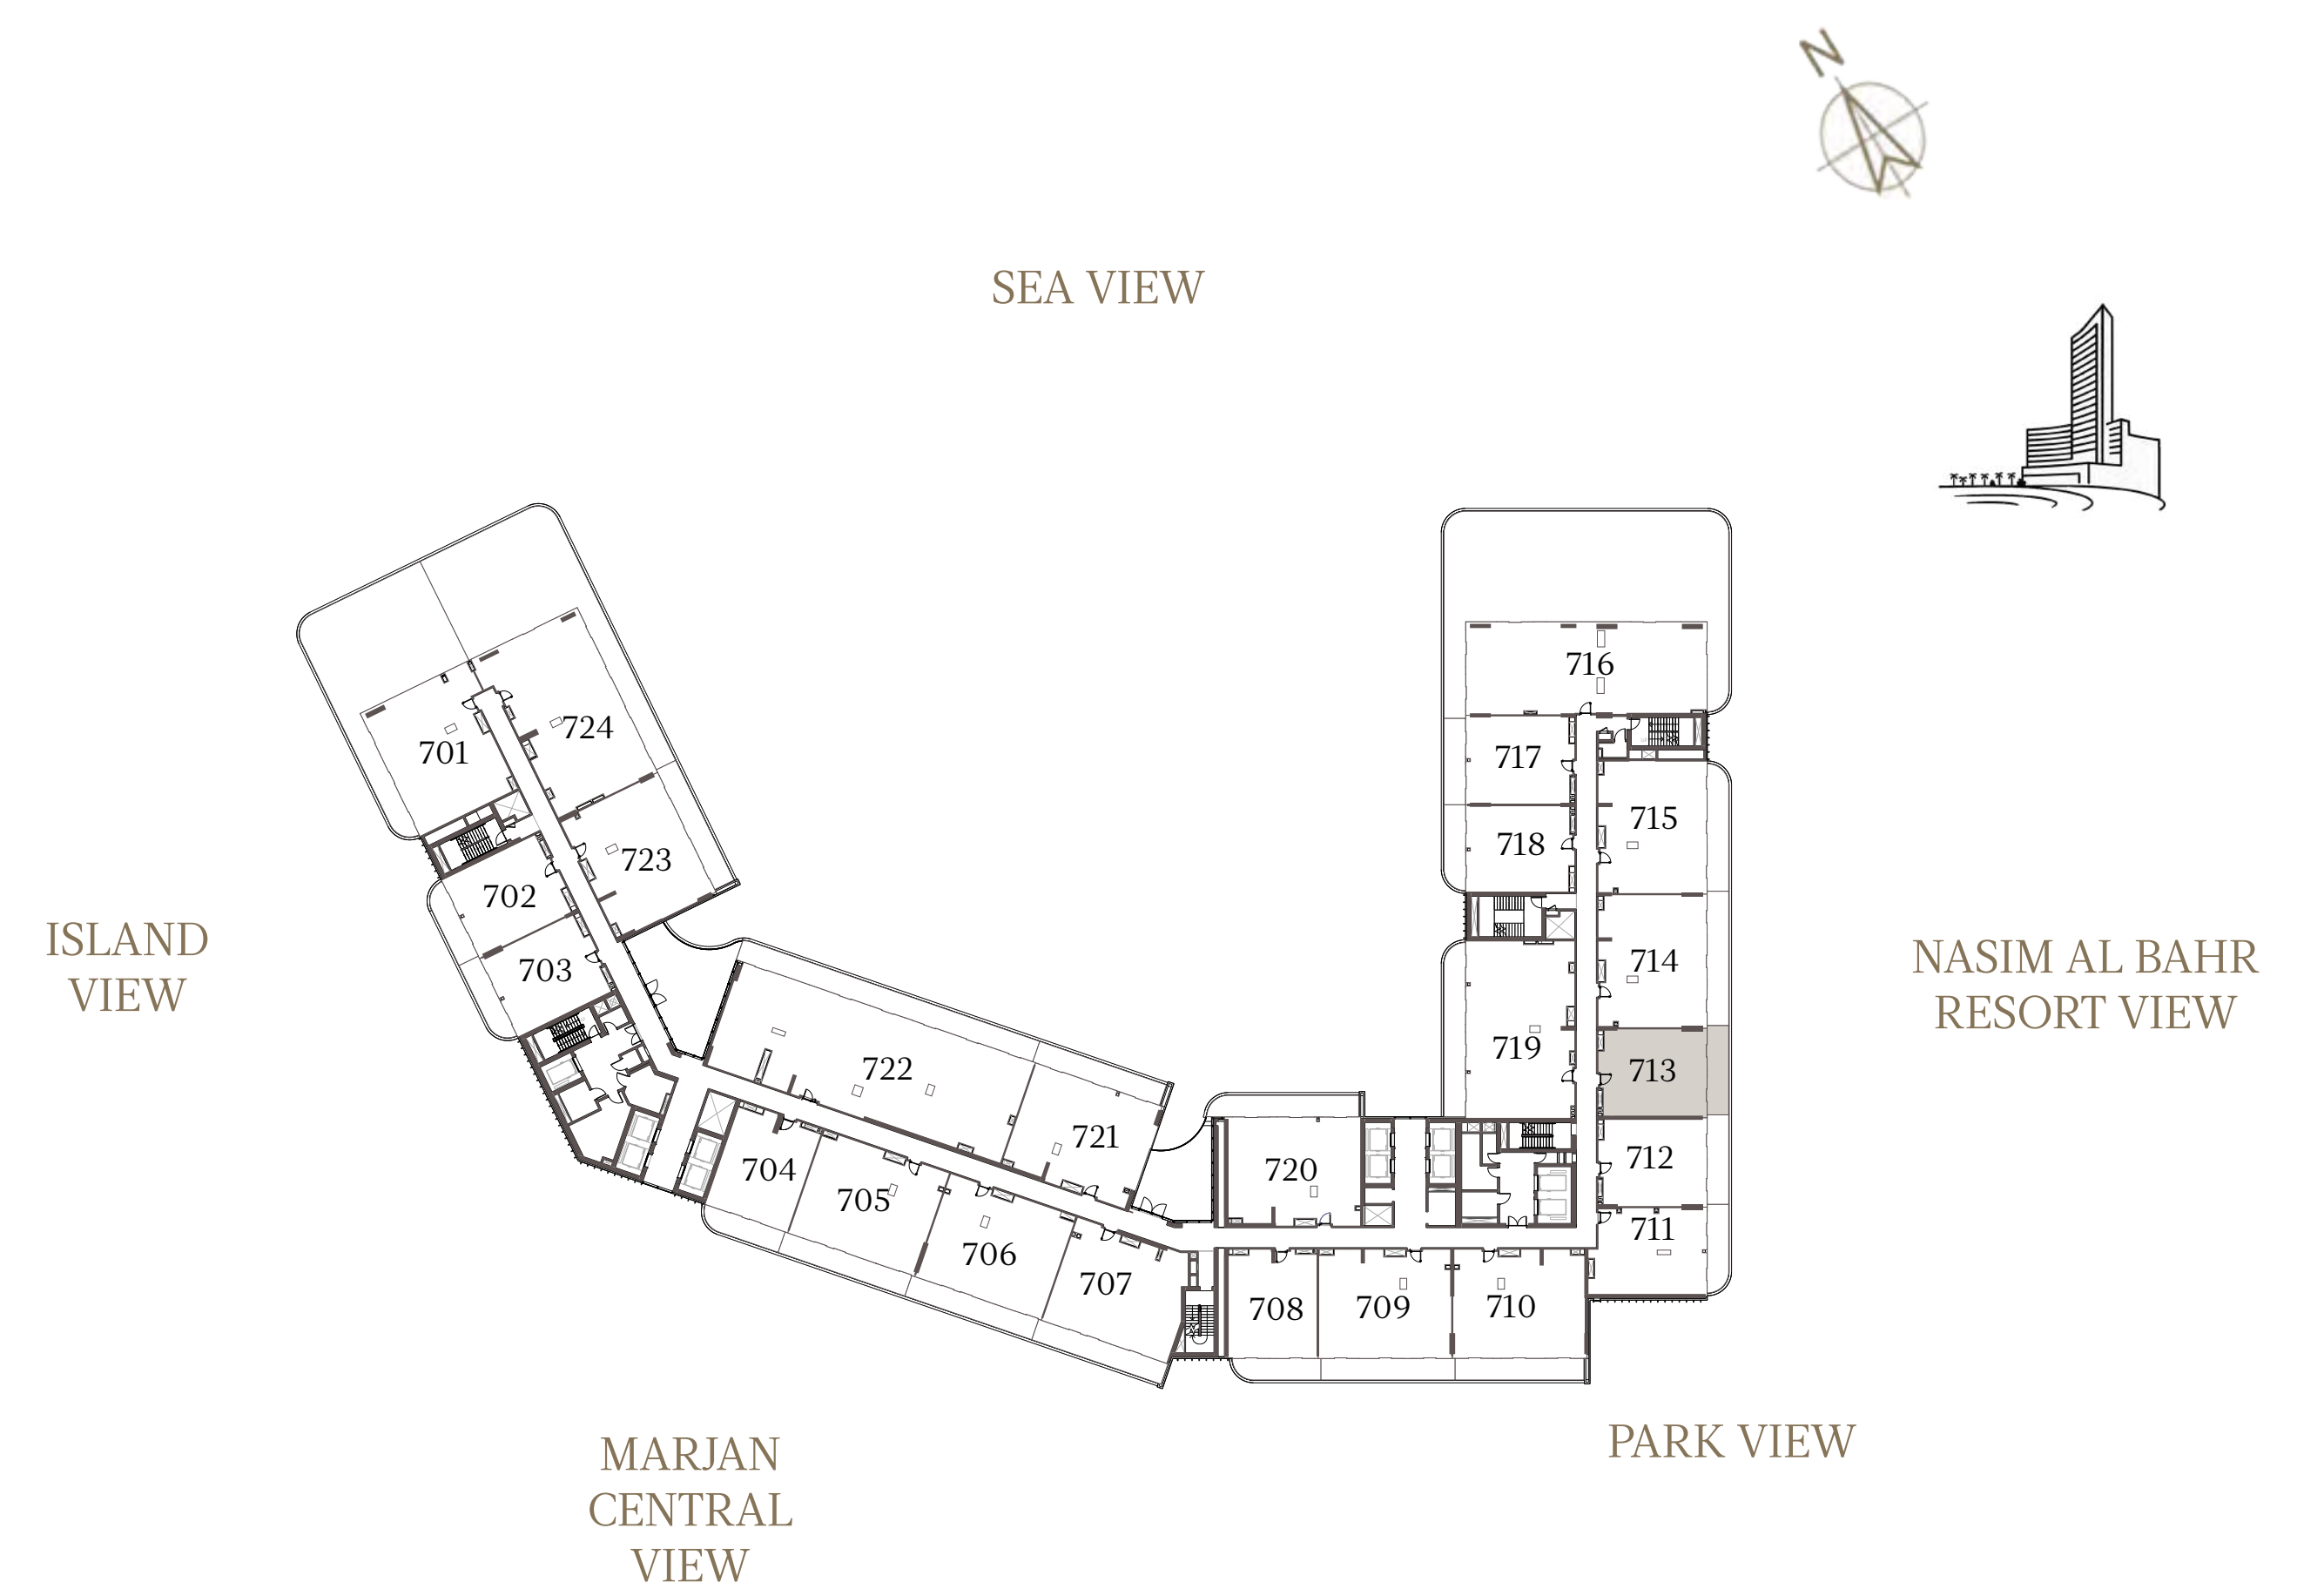

UNIT - 713

INTERNAL AREA	85.10 sq.m.	916.01 sq.ft.
OUTDOOR AREA	17.54 sq.m.	188.80 sq.ft.
TOTAL AREA	102.64 sq.m.	1104.81 sq.ft.