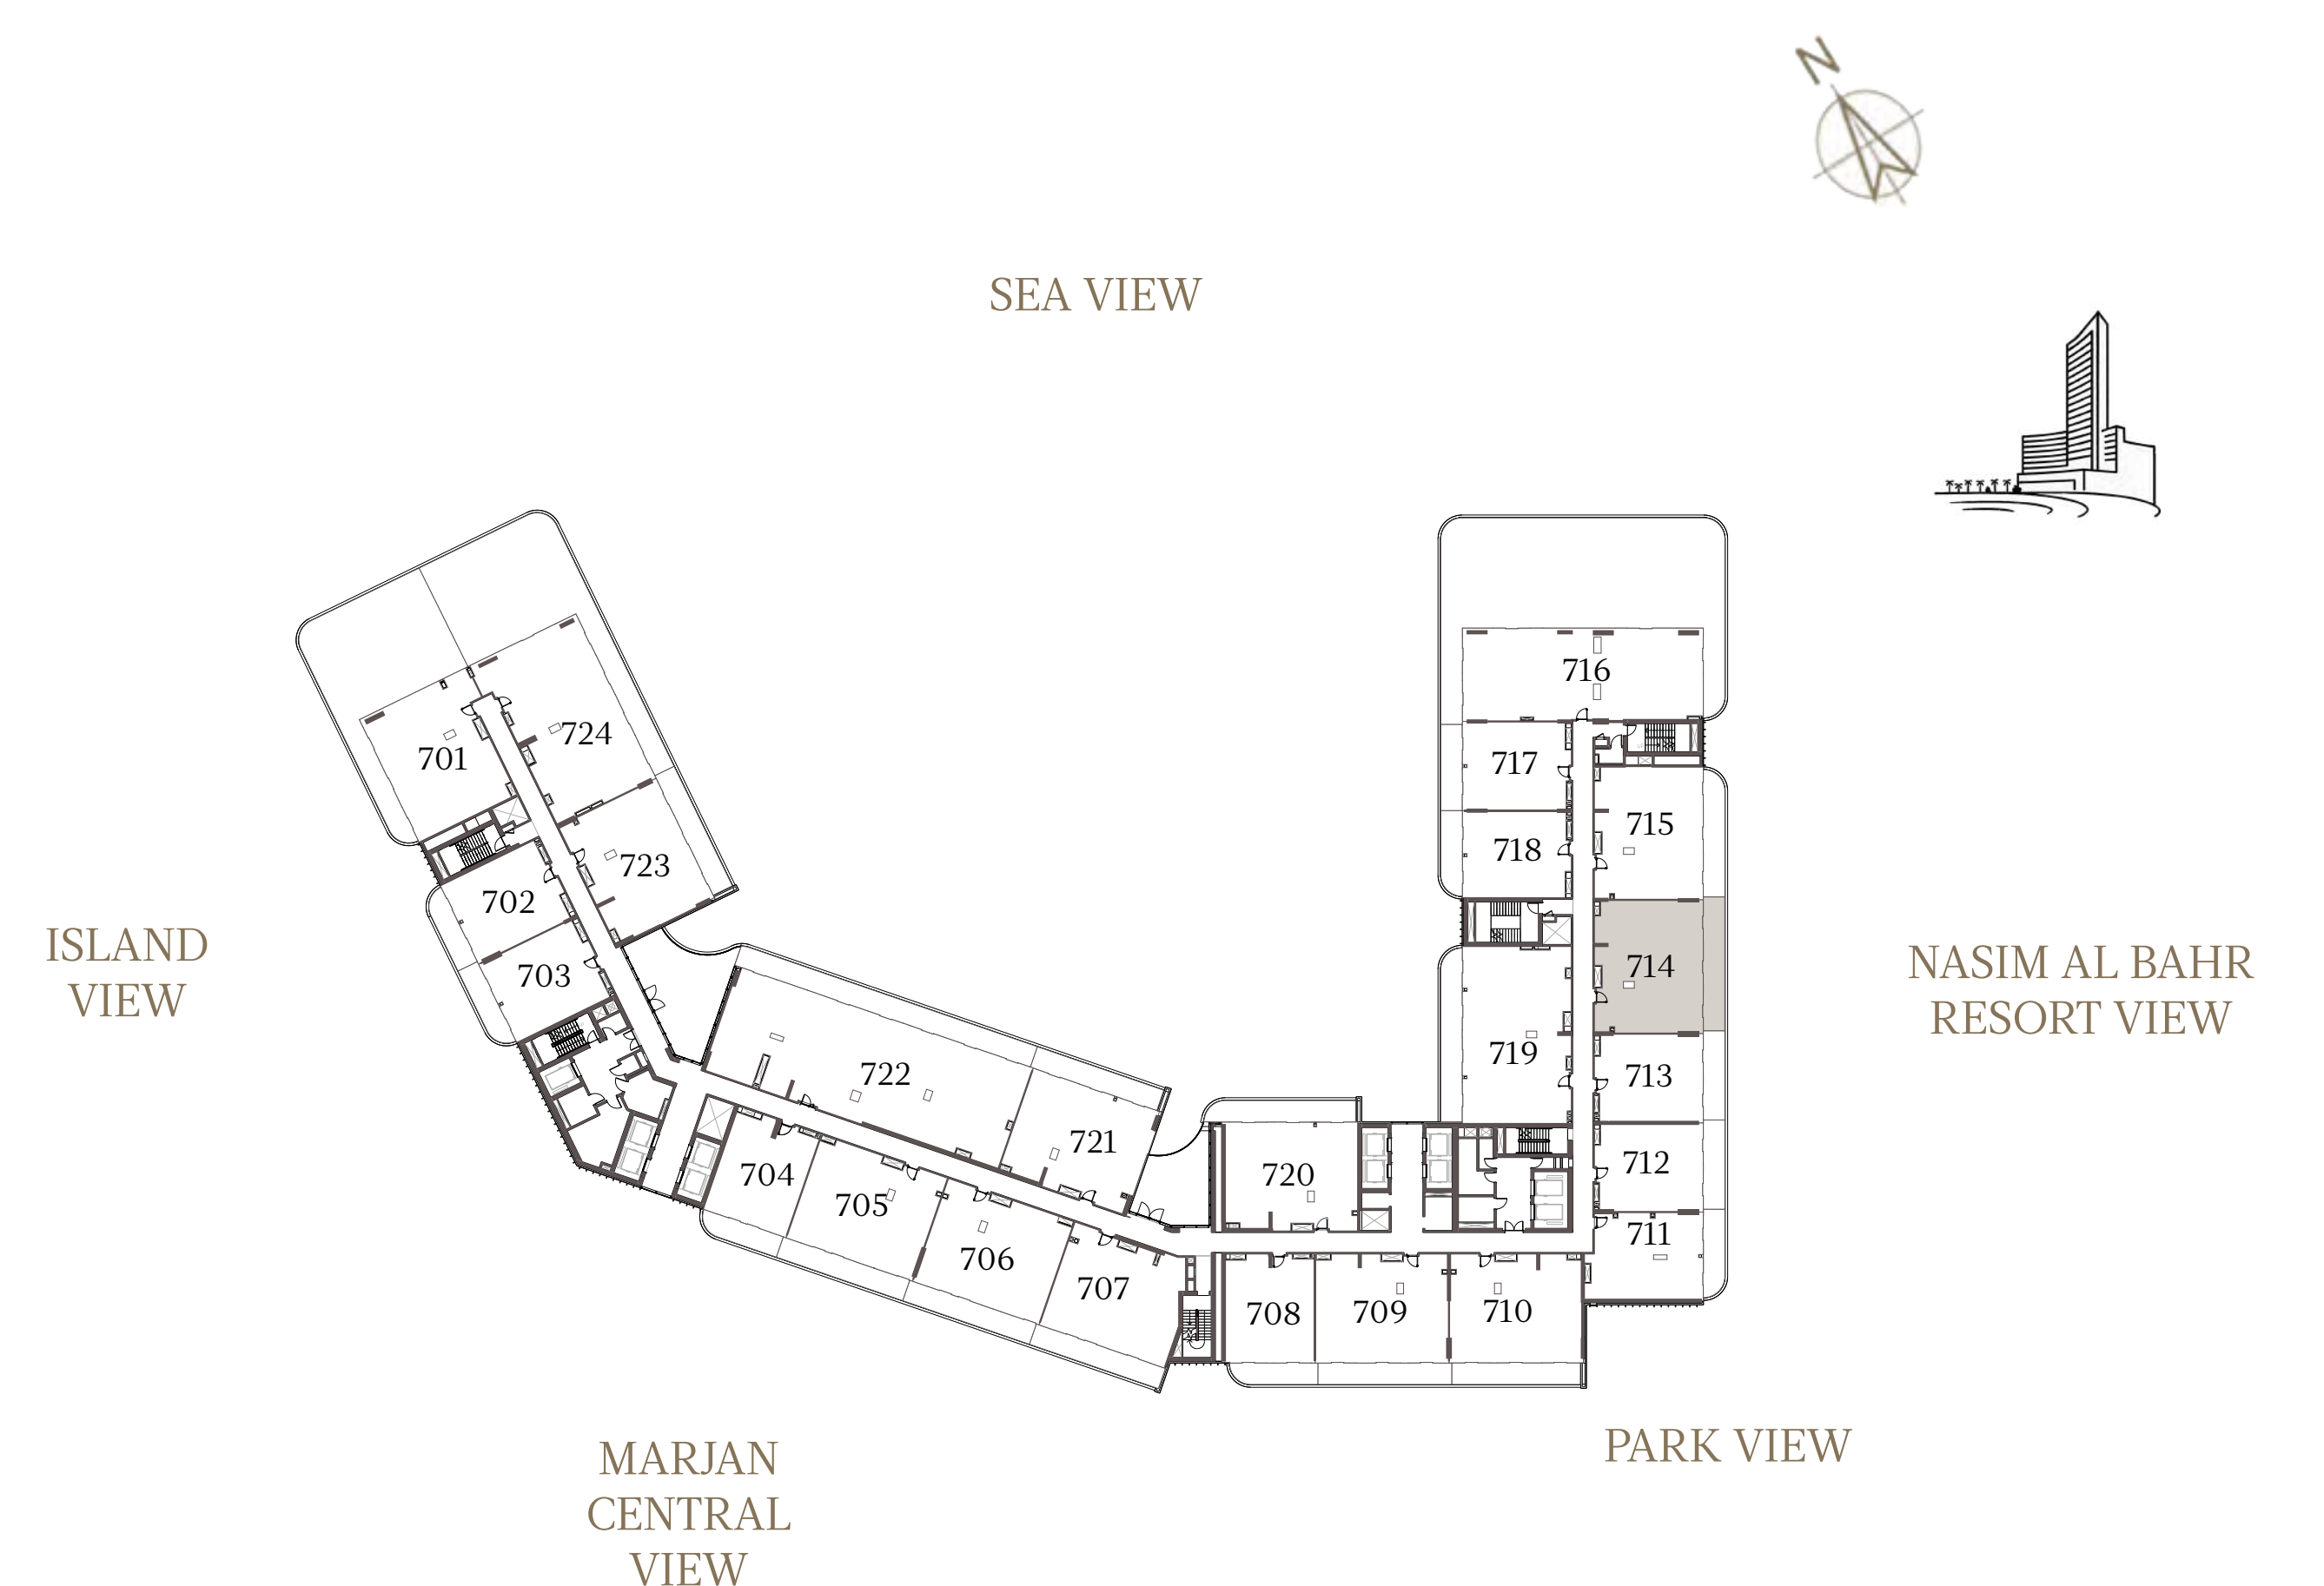

1 BEDROOM-1A

UNIT - 713

INTERNAL AREA	85.10 sq.m.	916.01 sq.ft.
OUTDOOR AREA	17.54 sq.m.	188.80 sq.ft.
TOTAL AREA	102.64 sq.m.	1104.81 sq.ft.

2 BEDROOM-1A

UNIT - 714

INTERNAL AREA	128.33	sq.m.	1381.33	sq.ft.
OUTDOOR AREA	26.30	sq.m.	283.09	sq.ft.
TOTAL AREA	154.63	sq.m.	1664.42	sq.ft.