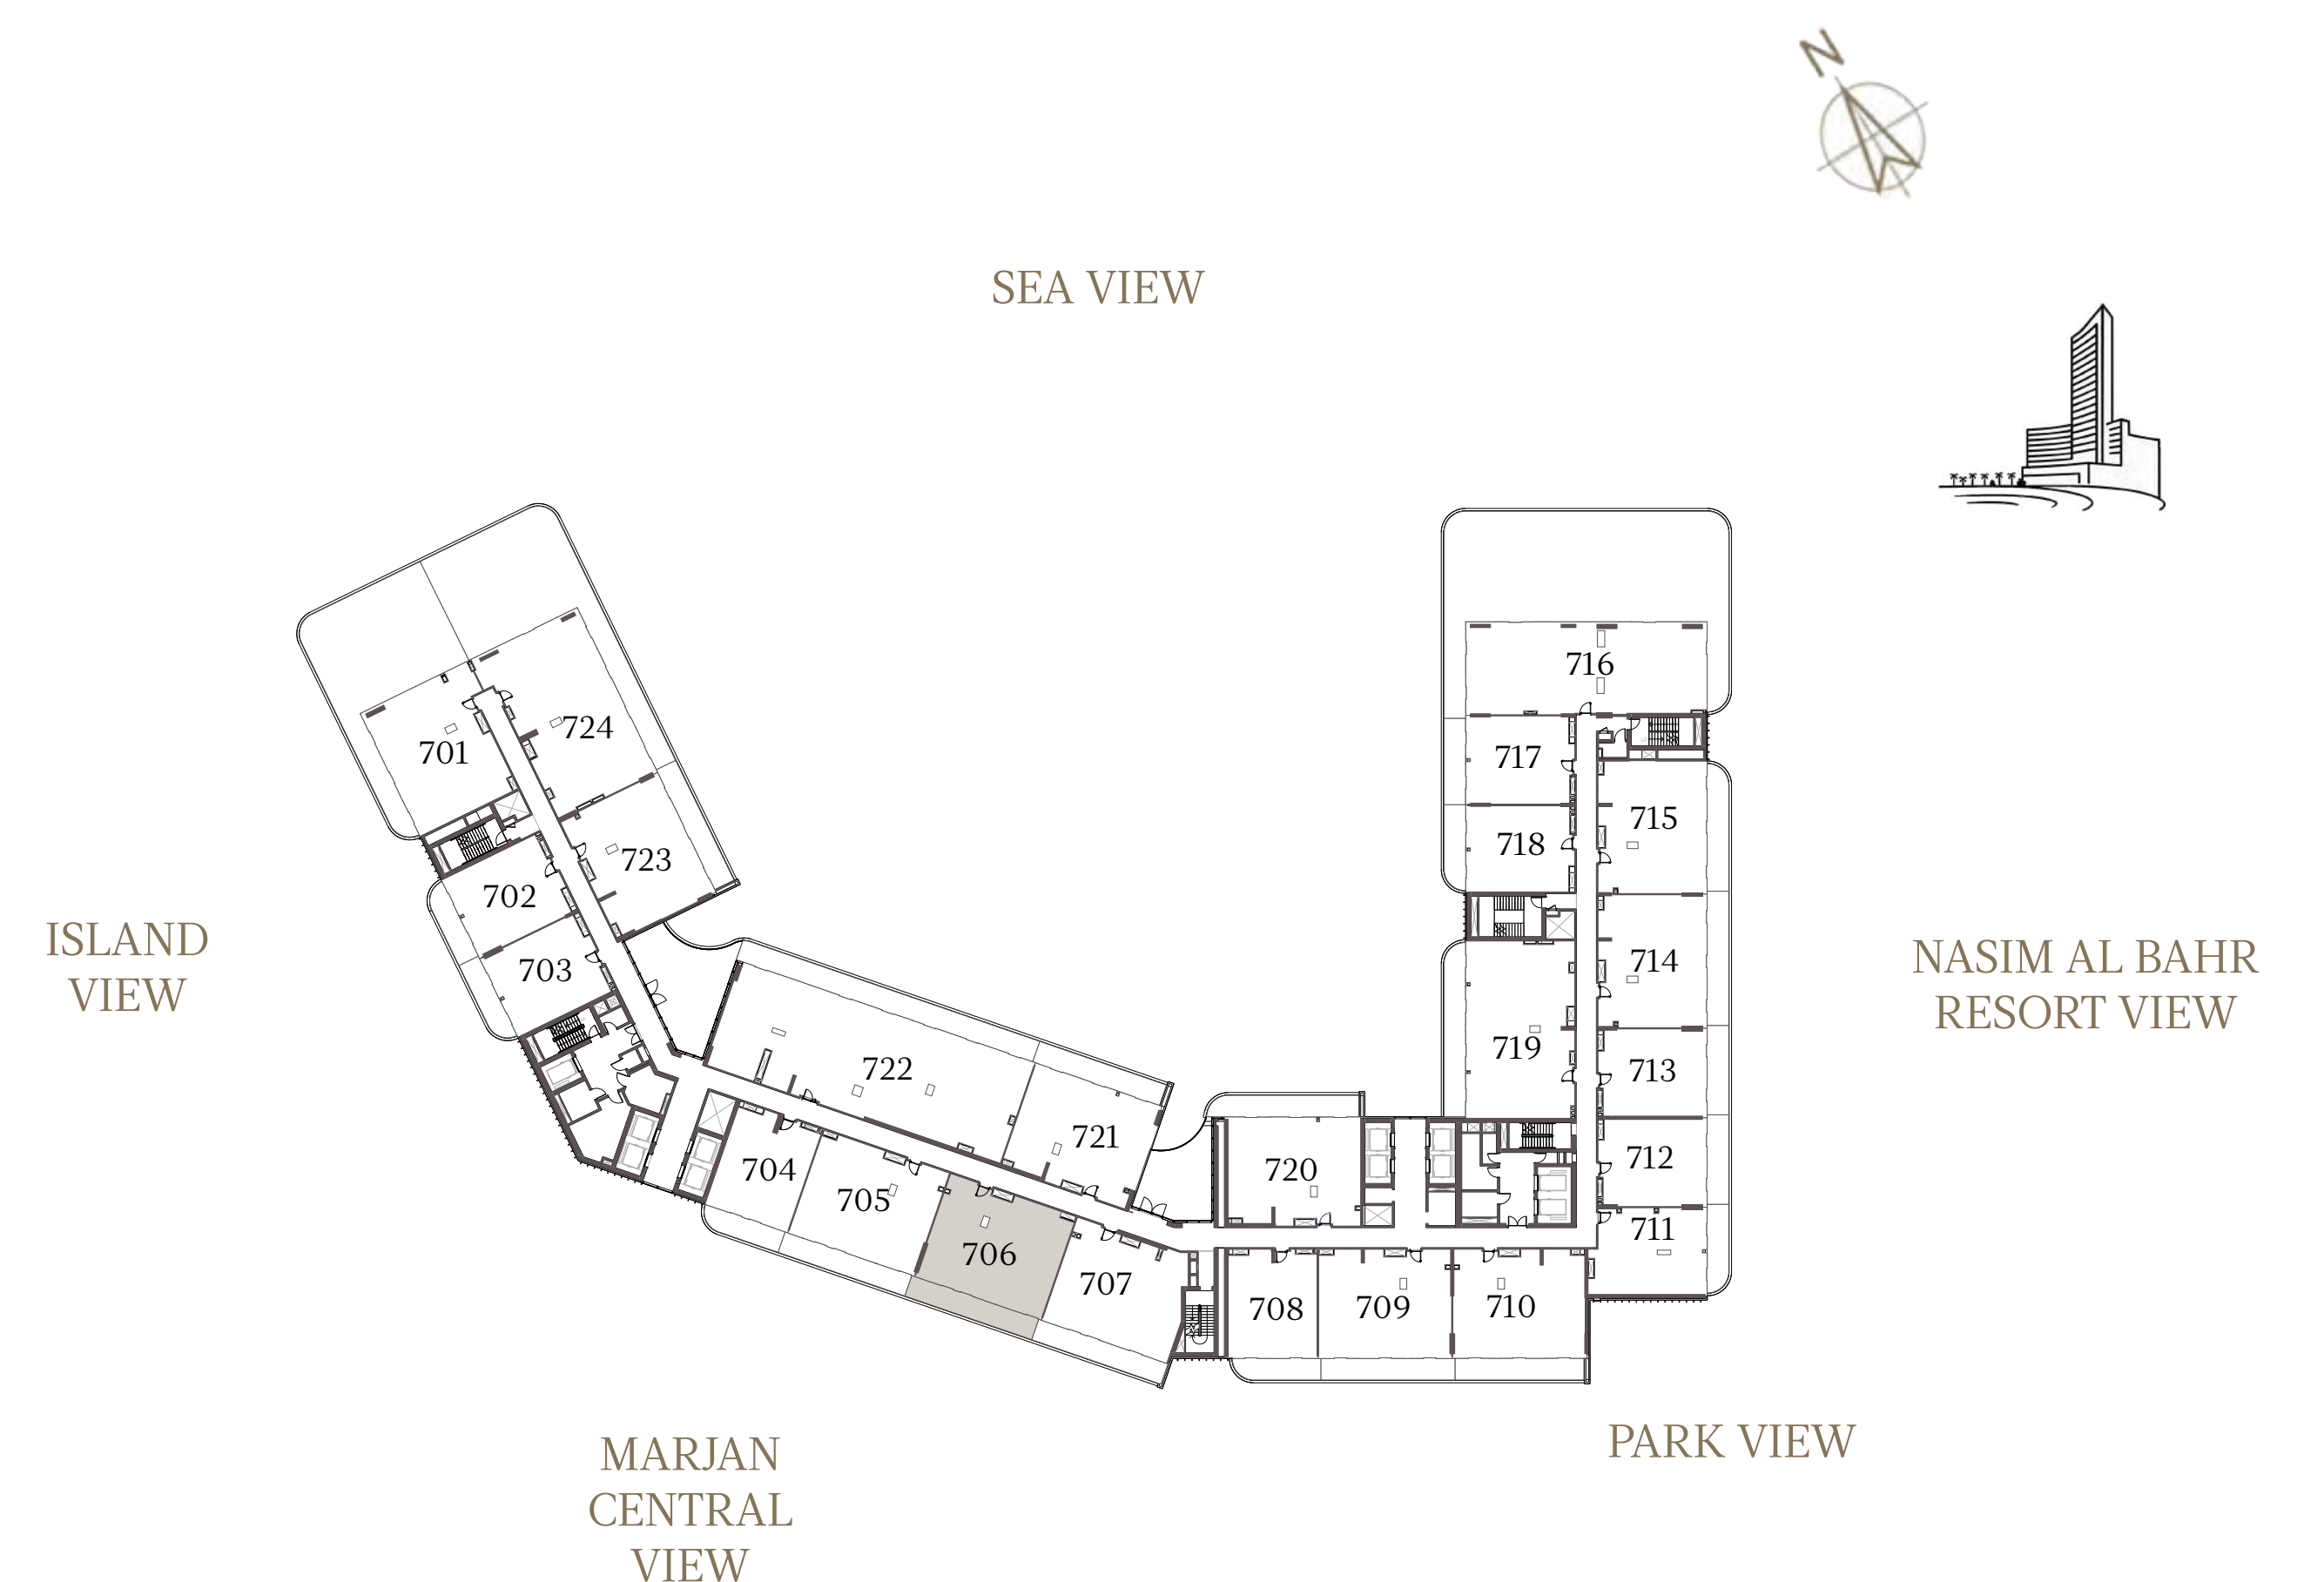

2 BEDROOM-1A

UNIT - 705

INTERNAL AREA	128.36	sq.m.	1381.66	sq.ft.
OUTDOOR AREA	26.30	sq.m.	283.09	sq.ft.
TOTAL AREA	154.66	sq.m.	1664.75	sq.ft.

2 BEDROOM-1A

UNIT - 706

INTERNAL AREA	128.36	sq.m.	1381.66	sq.ft.
OUTDOOR AREA	26.30	sq.m.	283.09	sq.ft.
TOTAL AREA	154.66	sq.m.	1664.75	sq.ft.