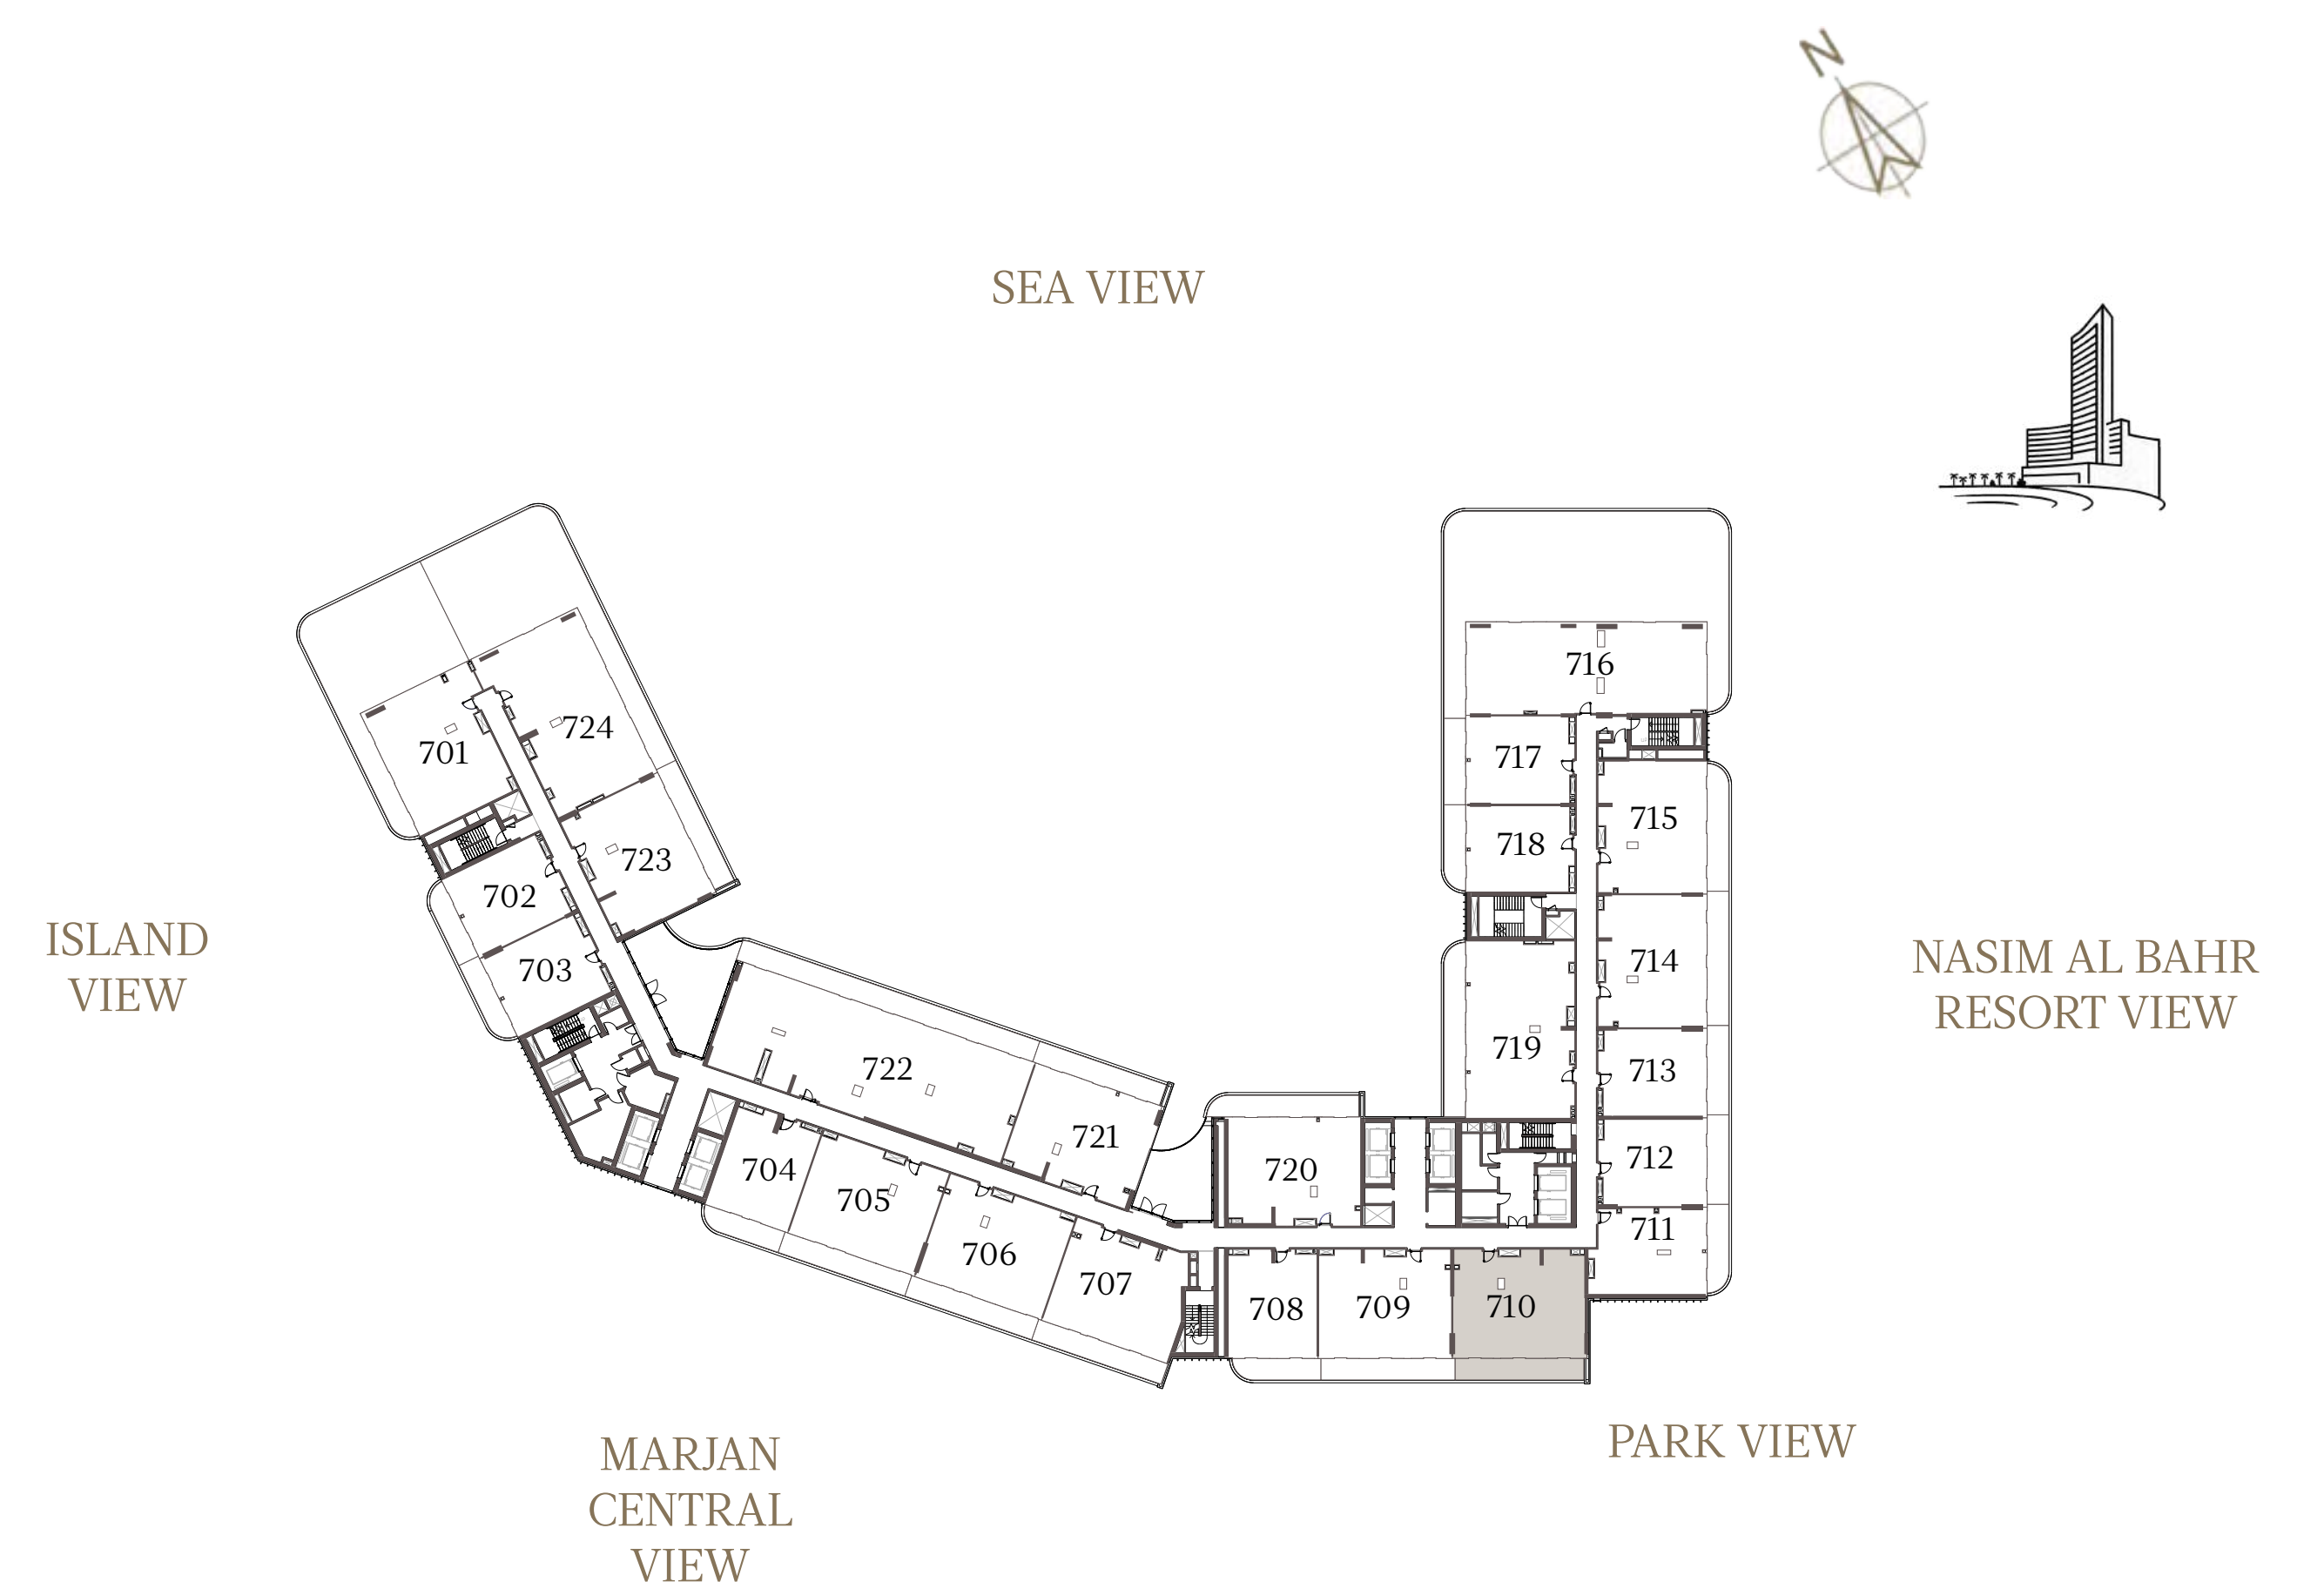

2 BEDROOM-1A

UNIT - 709

INTERNAL AREA	128.31	sq.m.	1381.12	sq.ft.
OUTDOOR AREA	26.30	sq.m.	283.09	sq.ft.
TOTAL AREA	154.61	sq.m.	1664.21	sq.ft.

2 BEDROOM-1A

UNIT - 710

INTERNAL AREA	128.33	sq.m.	1381.33	sq.ft.
OUTDOOR AREA	25.89	sq.m.	278.68	sq.ft.
TOTAL AREA	154.22	sq.m.	1660.01	sq.ft.

1 BEDROOM-CORNER 1

UNIT - 711

INTERNAL AREA	89.65 sq.m.	964.98 sq.ft.
OUTDOOR AREA	16.51 sq.m.	177.71 sq.ft.
TOTAL AREA	106.16 sq.m.	1142.70 sq.ft.

1 BEDROOM-1A

UNIT - 712

INTERNAL AREA	85.13 sq.m.	916.33 sq.ft.
OUTDOOR AREA	17.54 sq.m.	188.80 sq.ft.
TOTAL AREA	102.67 sq.m.	1105.13 sq.ft.