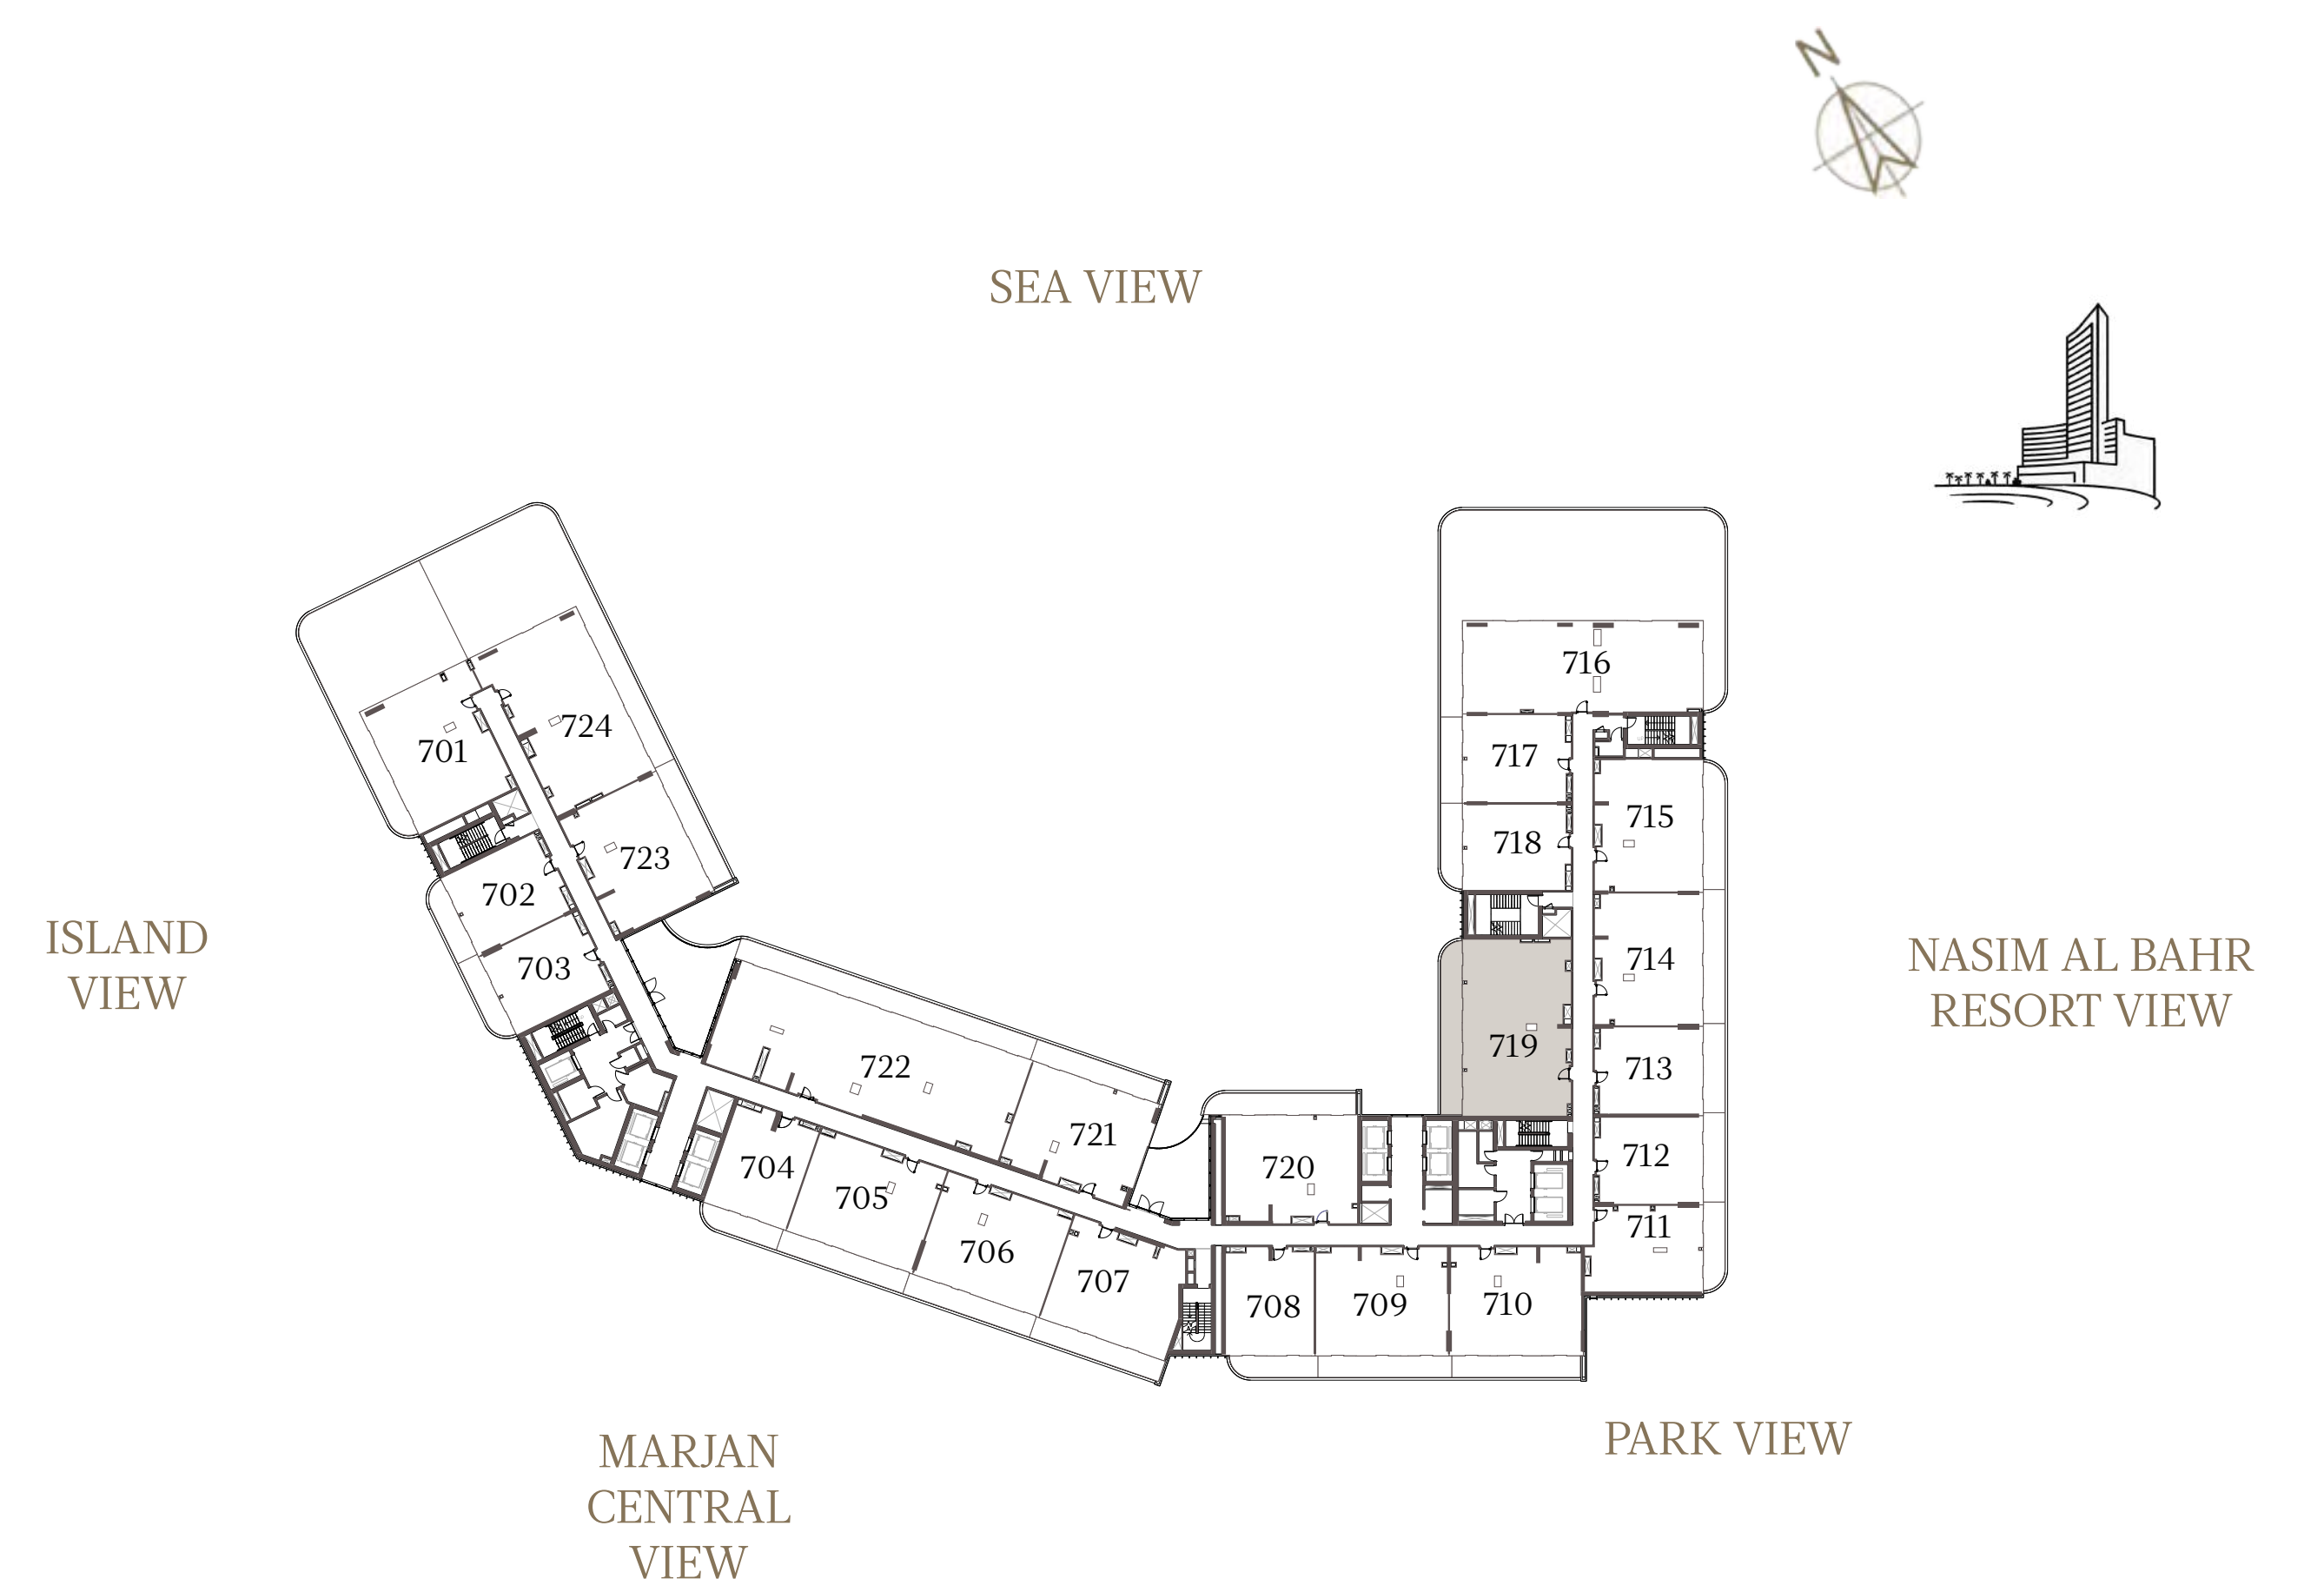

UNIT - 719

INTERNAL AREA	168.96	sq.m.	1818.67	sq.ft.
OUTDOOR AREA	33.30	sq.m.	358.44	sq.ft.
TOTAL AREA	202.26	sq.m.	2177.11	sq.ft.