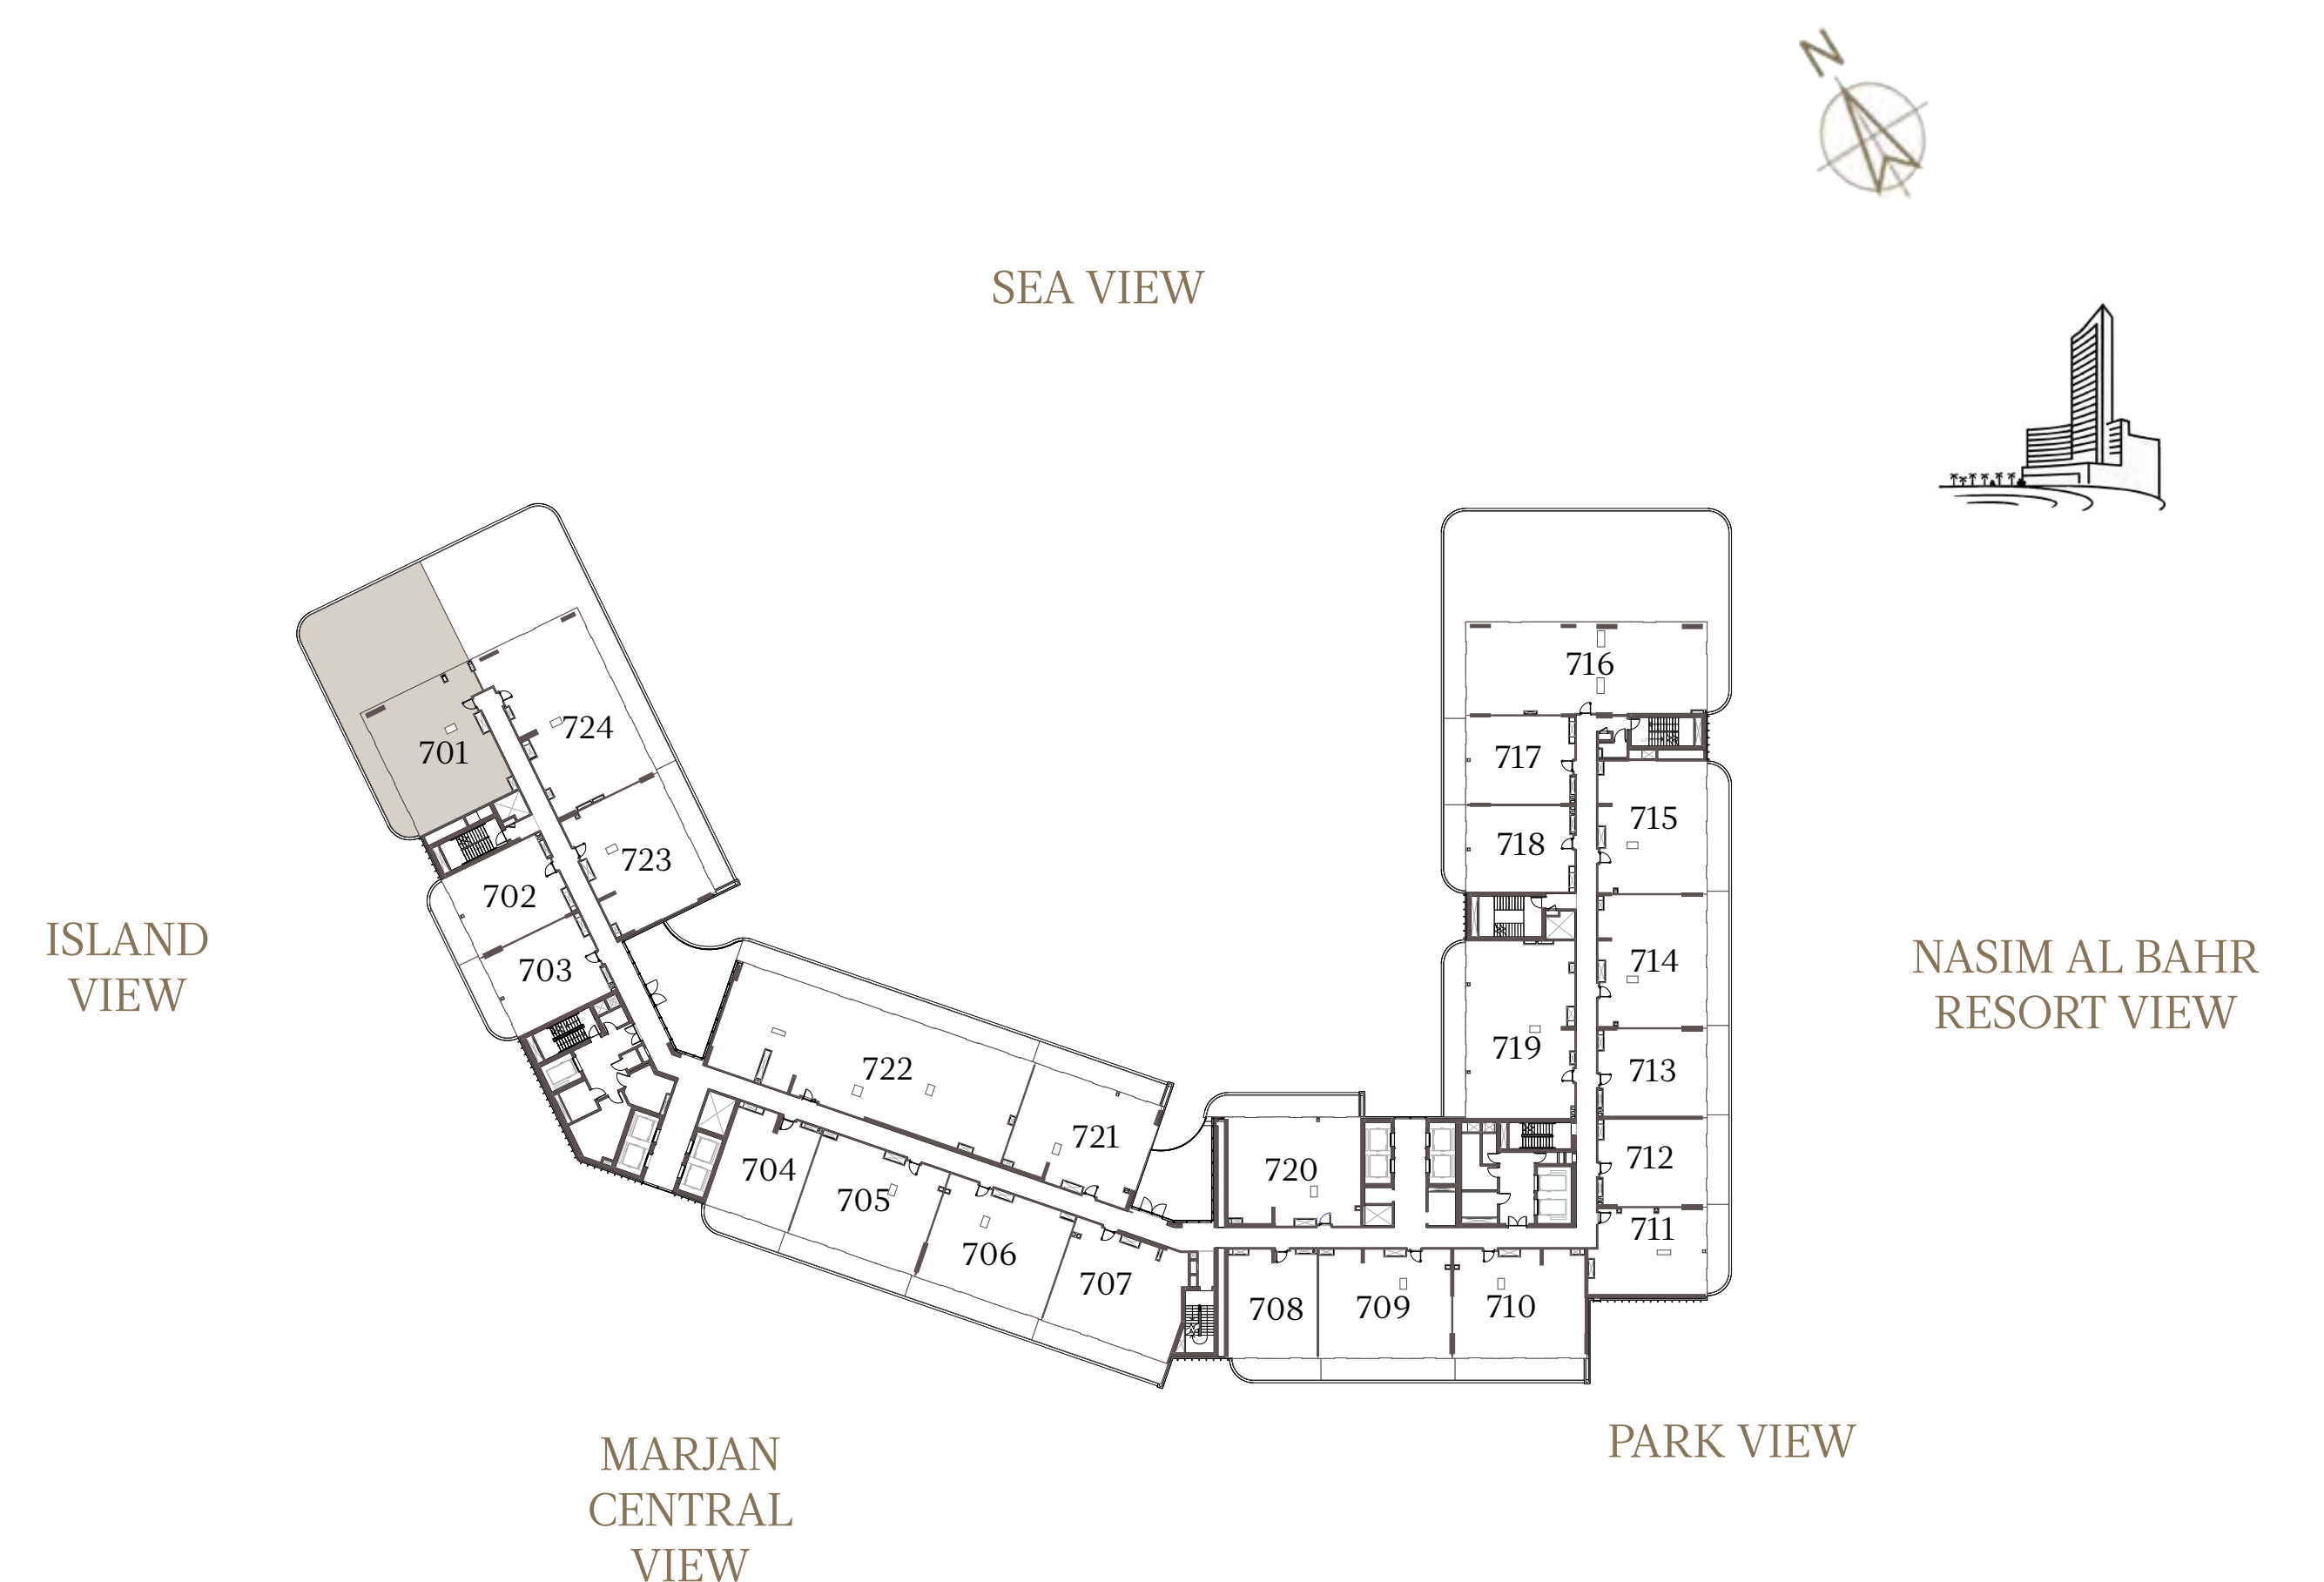

2 BEDROOM-1B

UNIT - 701

INTERNAL AREA	134.09	sq.m.	1443.33	sq.ft.
OUTDOOR AREA	166.60	sq.m.	1793.27	sq.ft.
TOTAL AREA	300.69	sq.m.	3236.60	sq.ft.

1 BEDROOM-1A

UNIT - 702

INTERNAL AREA	82.77 sq.m.	890.93 sq.ft.
OUTDOOR AREA	15.38 sq.m.	165.55 sq.ft.
TOTAL AREA	98.15 sq.m.	1056.48 sq.ft.

1 BEDROOM-1A

UNIT - 703

INTERNAL AREA	82.77	sq.m.	890.93	sq.ft.
OUTDOOR AREA	16.45	sq.m.	177.07	sq.ft.
TOTAL AREA	99.22	sq.m.	1068.00	sq.ft.

1 BEDROOM-1A

UNIT - 704

INTERNAL AREA	83.36	sq.m.	897.28	sq.ft.
OUTDOOR AREA	15.64	sq.m.	168.35	sq.ft.
TOTAL AREA	99.00	sq.m.	1065.63	sq.ft.

2 BEDROOM-1A

UNIT - 705

INTERNAL AREA	128.36	sq.m.	1381.66	sq.ft.
OUTDOOR AREA	26.30	sq.m.	283.09	sq.ft.
TOTAL AREA	154.66	sq.m.	1664.75	sq.ft.

2 BEDROOM-1A

UNIT - 706

INTERNAL AREA	128.36	sq.m.	1381.66	sq.ft.
OUTDOOR AREA	26.30	sq.m.	283.09	sq.ft.
TOTAL AREA	154.66	sq.m.	1664.75	sq.ft.