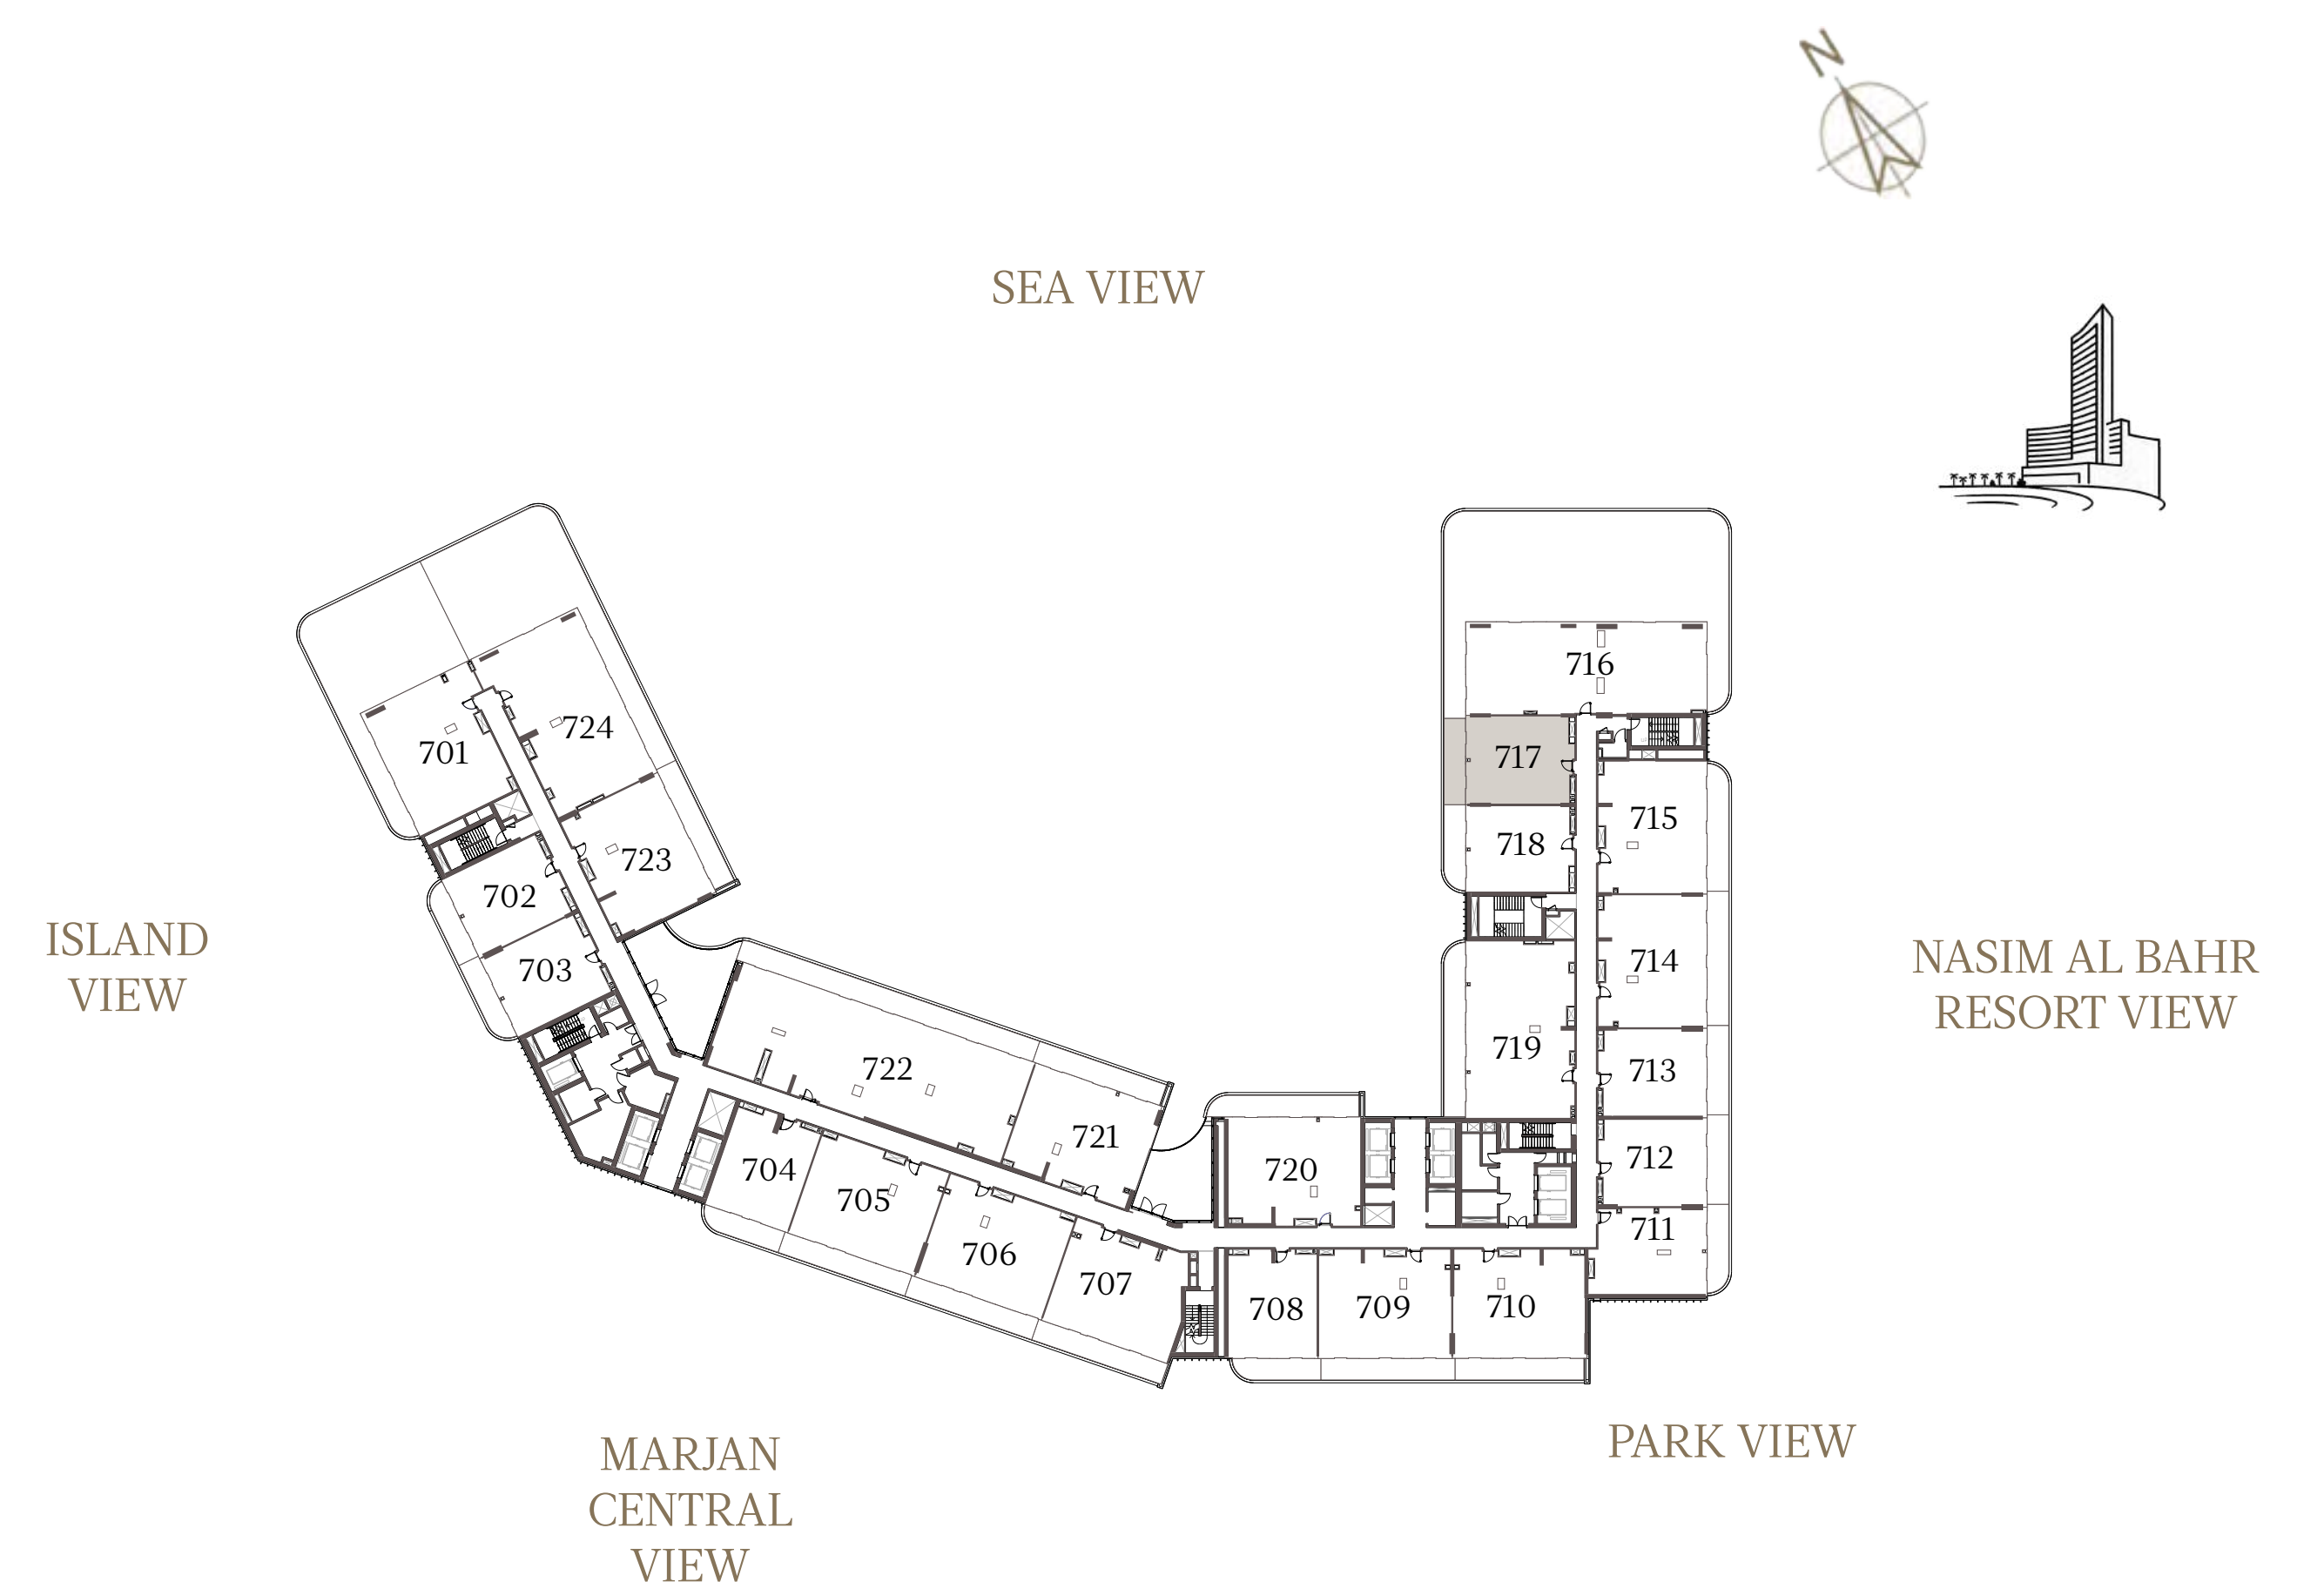

UNIT - 717

INTERNAL AREA	84.65 sq.m.	911.17 sq.ft.
OUTDOOR AREA	16.97 sq.m.	182.66 sq.ft.
TOTAL AREA	101.62 sq.m.	1093.83 sq.ft.