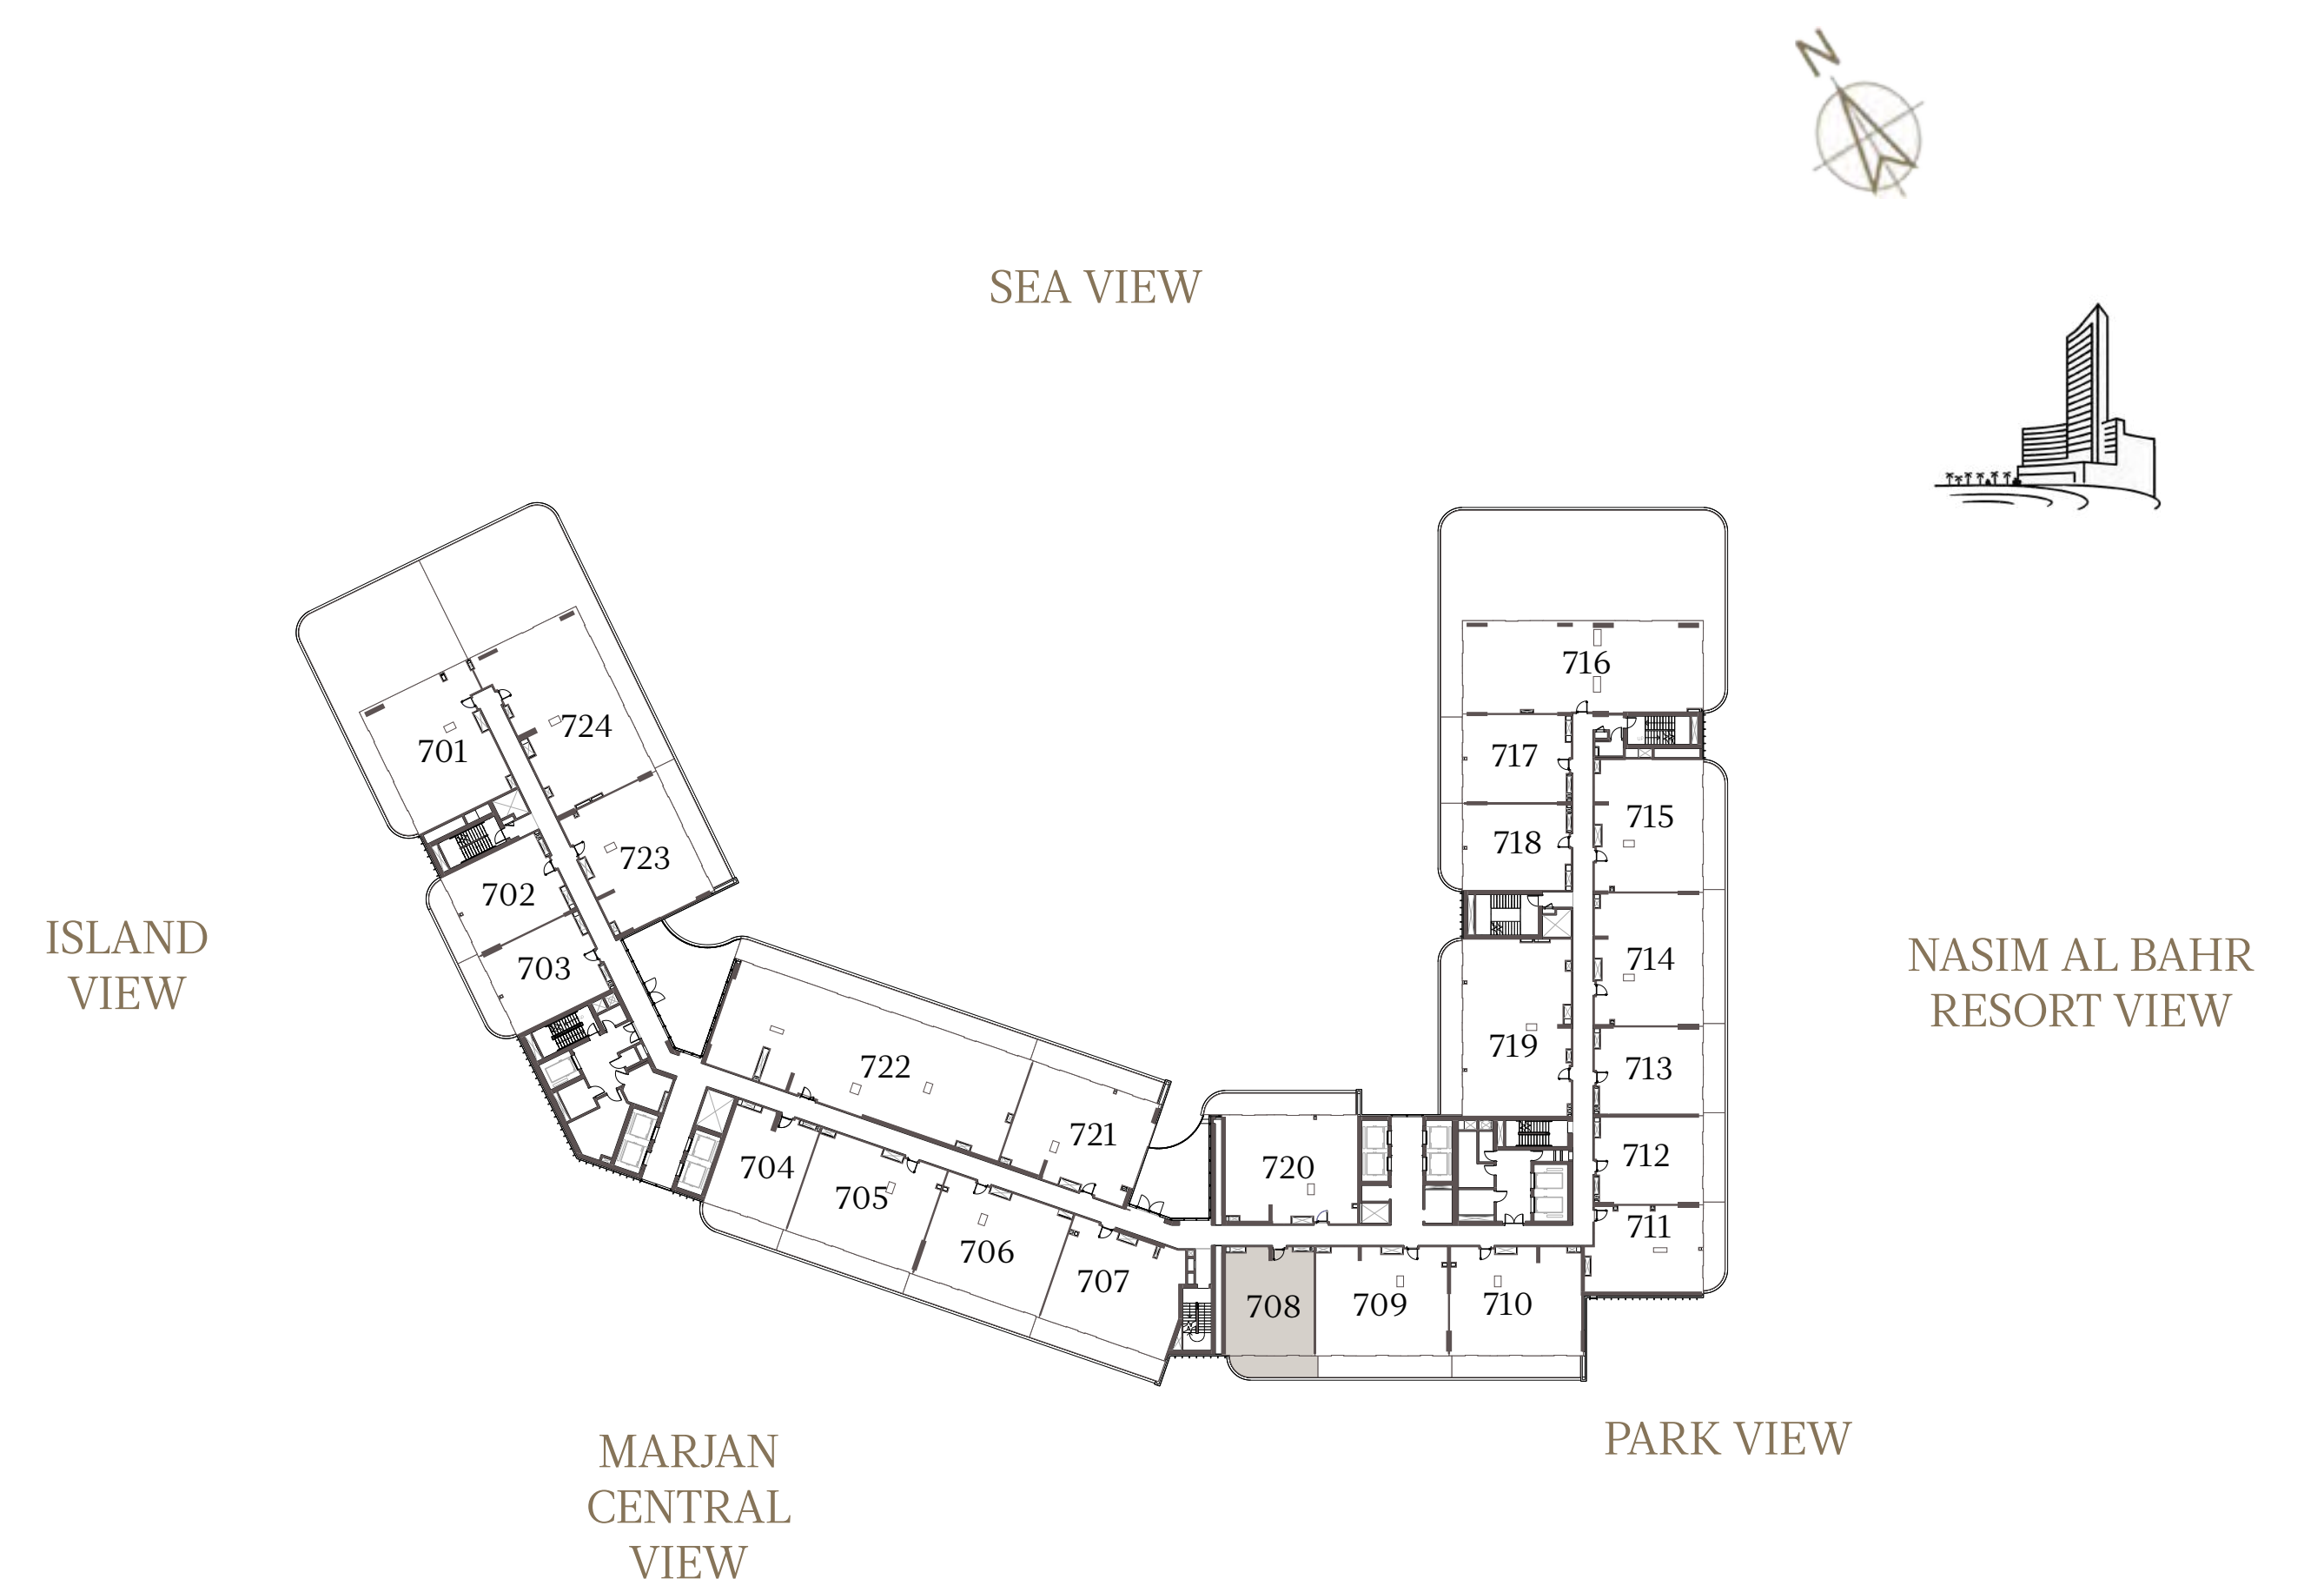

2 BEDROOM-2

UNIT - 707

INTERNAL AREA	121.74	sq.m.	1310.40	sq.ft.
OUTDOOR AREA	26.82	sq.m.	288.69	sq.ft.
TOTAL AREA	148.56	sq.m.	1599.09	sq.ft.

1 BEDROOM-1A

UNIT - 708

INTERNAL AREA	89.37 sq.m.	961.97 sq.ft.
OUTDOOR AREA	16.51 sq.m.	177.71 sq.ft.
TOTAL AREA	105.88 sq.m.	1139.68 sq.ft.

2 BEDROOM-1A

UNIT - 709

INTERNAL AREA	128.31	sq.m.	1381.12	sq.ft.
OUTDOOR AREA	26.30	sq.m.	283.09	sq.ft.
TOTAL AREA	154.61	sq.m.	1664.21	sq.ft.

2 BEDROOM-1A

UNIT - 710

INTERNAL AREA	128.33	sq.m.	1381.33	sq.ft.
OUTDOOR AREA	25.89	sq.m.	278.68	sq.ft.
TOTAL AREA	154.22	sq.m.	1660.01	sq.ft.