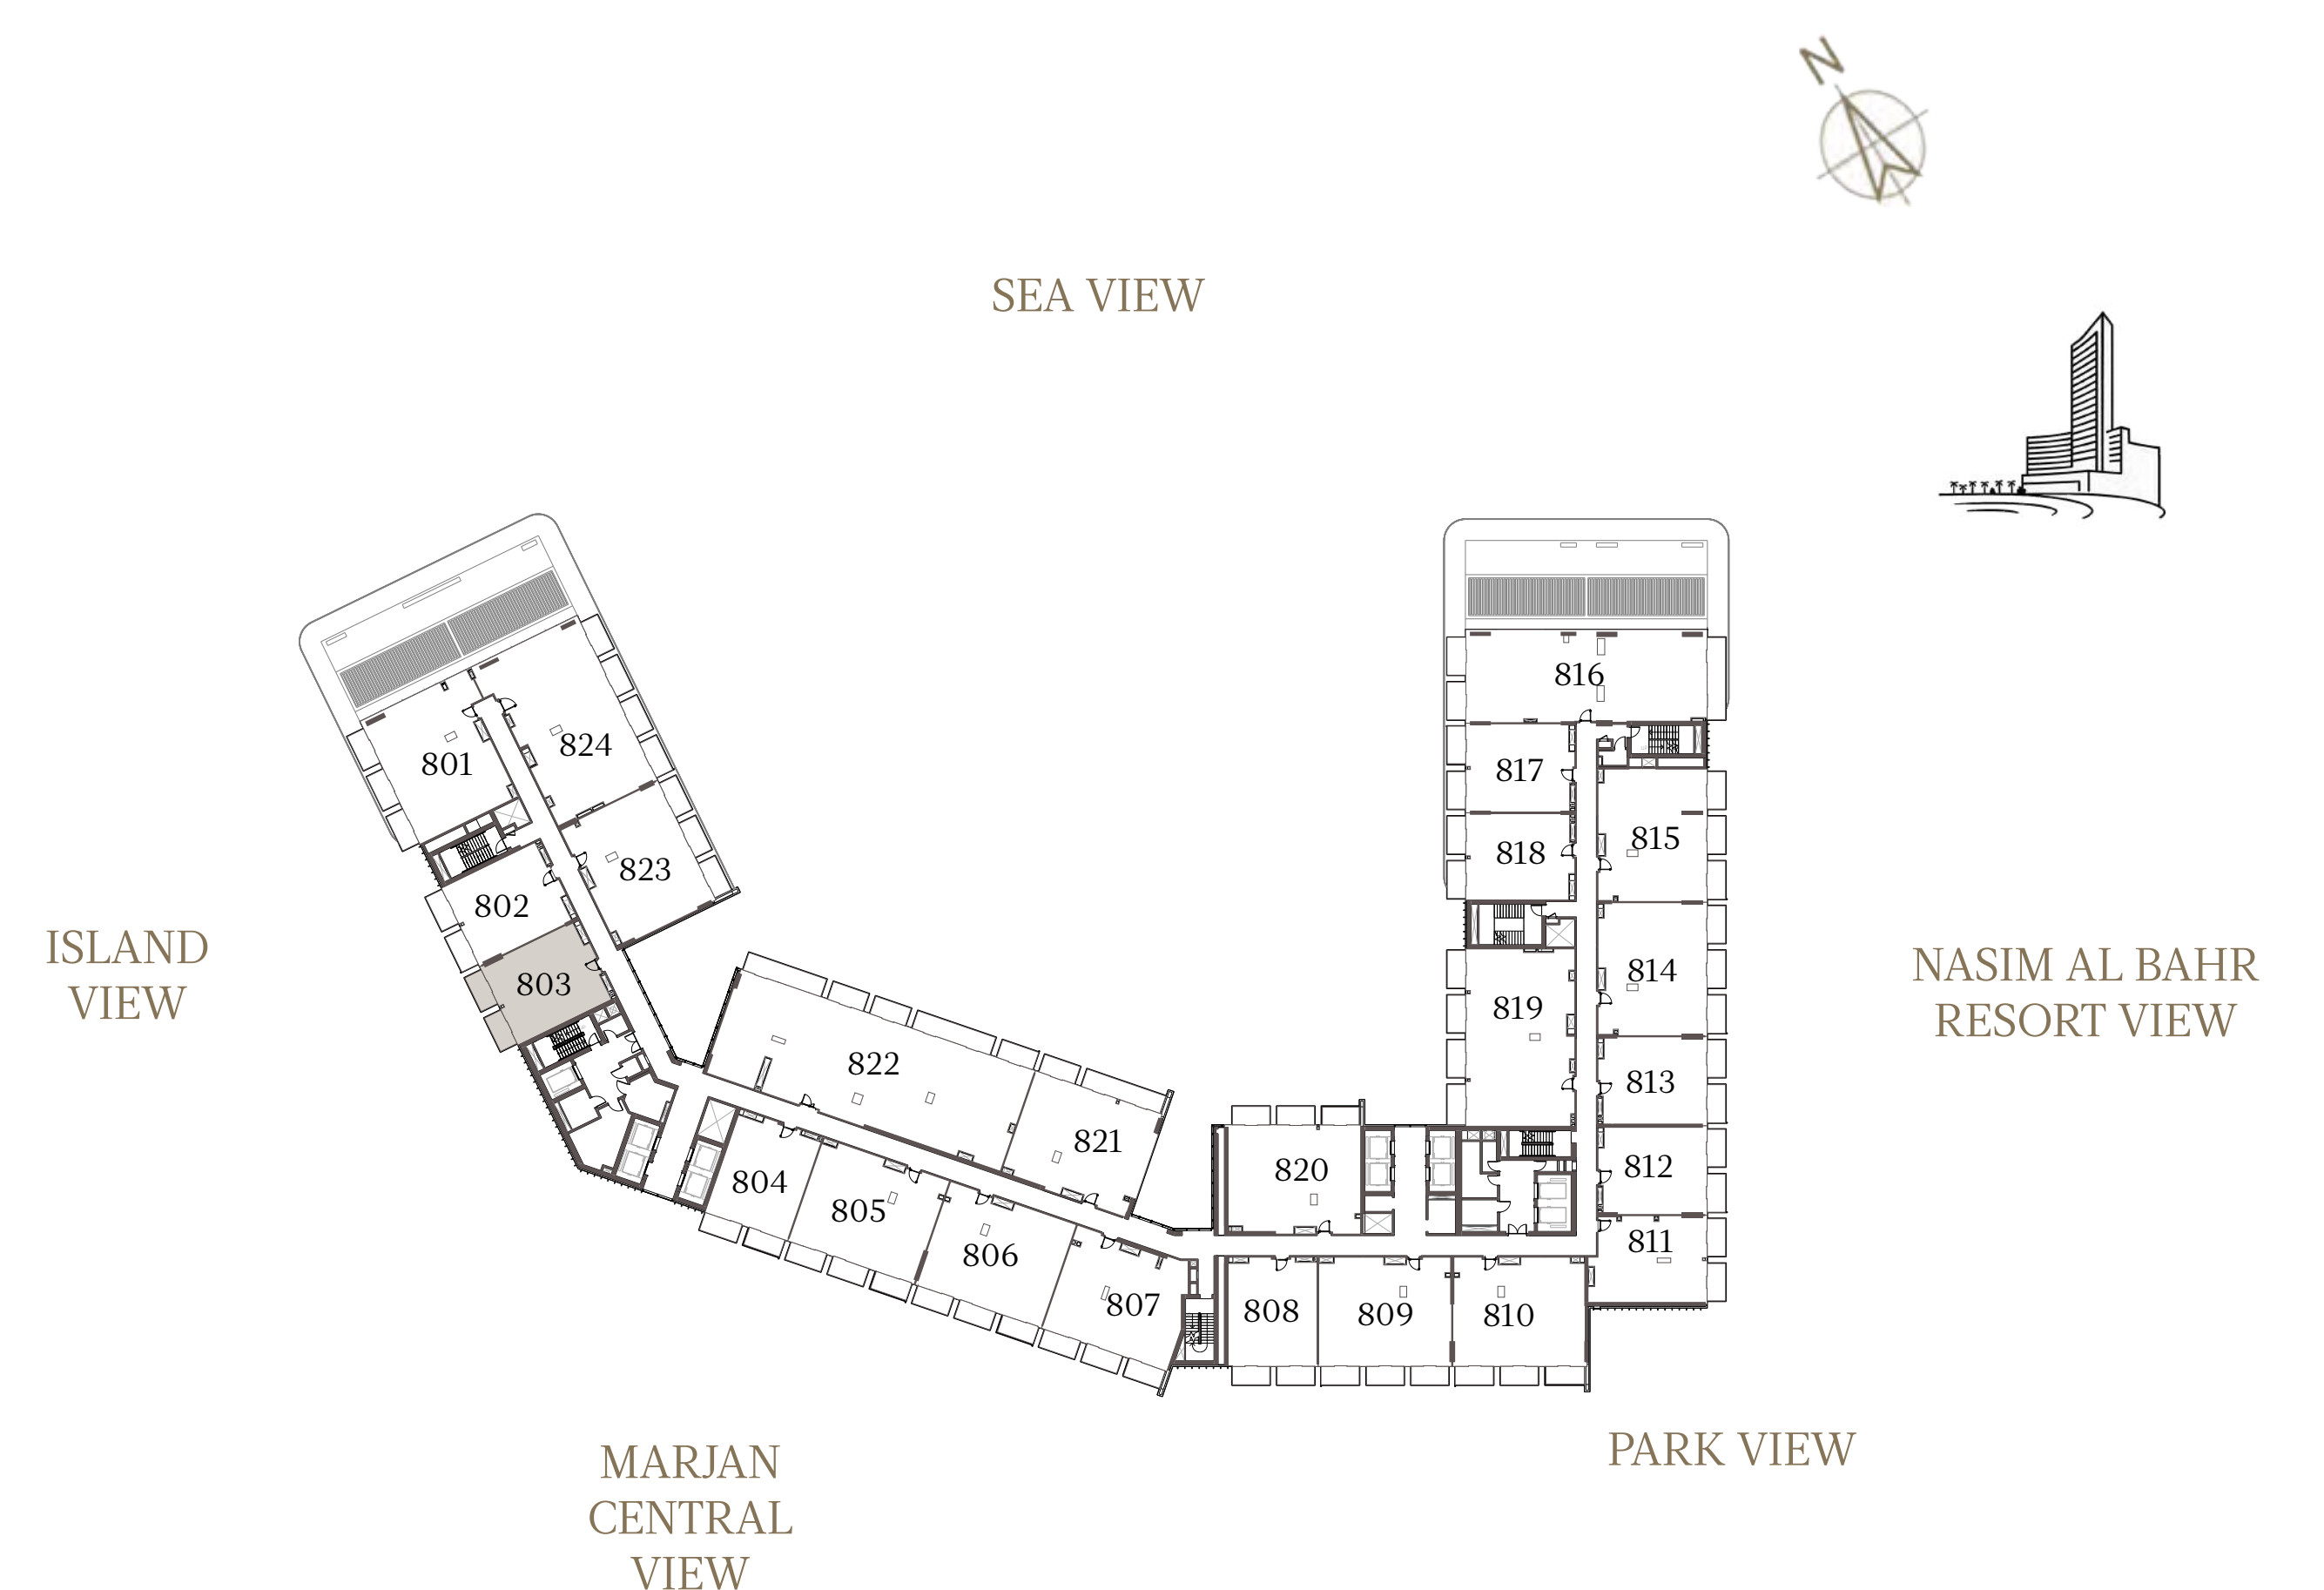

UNIT - 803

INTERNAL AREA	82.77 sq.m.	890.93 sq.ft.
OUTDOOR AREA	12.52 sq.m.	134.76 sq.ft.
TOTAL AREA	95.29 sq.m.	1025.69 sq.ft.