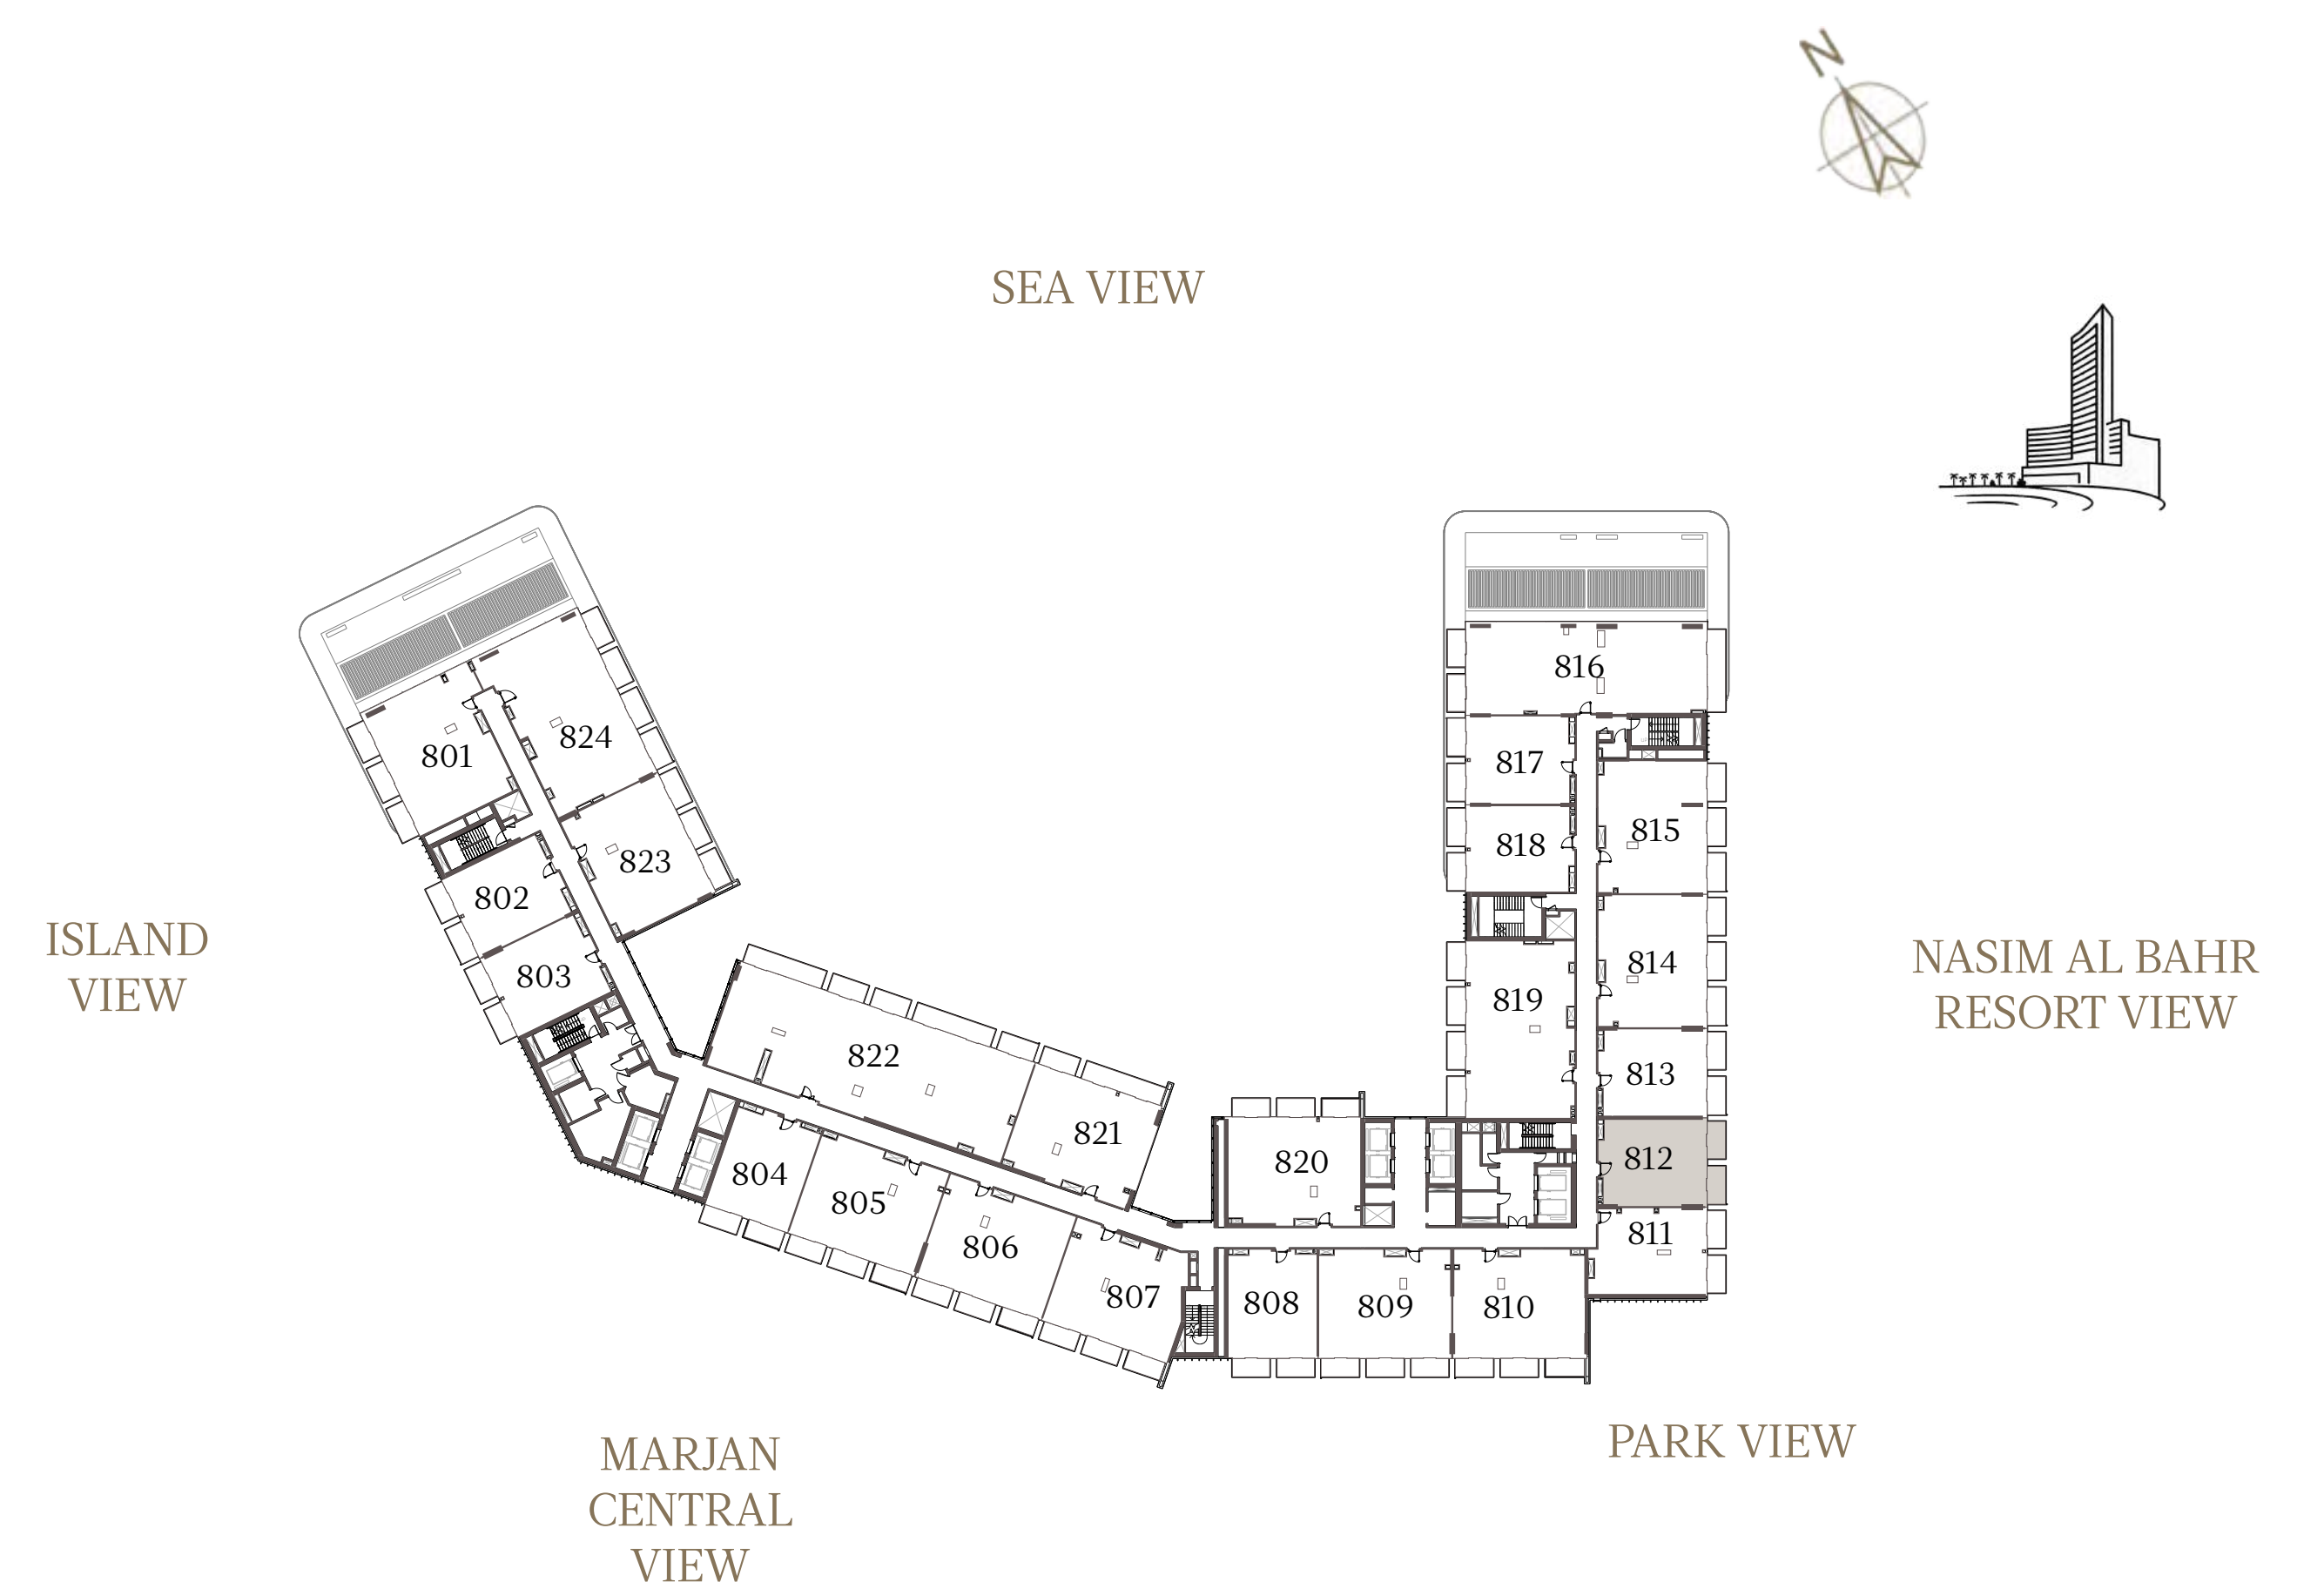

UNIT - 812

INTERNAL AREA	85.13 sq.m.	916.33 sq.ft.
OUTDOOR AREA	12.69 sq.m.	136.59 sq.ft.
TOTAL AREA	97.82 sq.m.	1052.93 sq.ft.