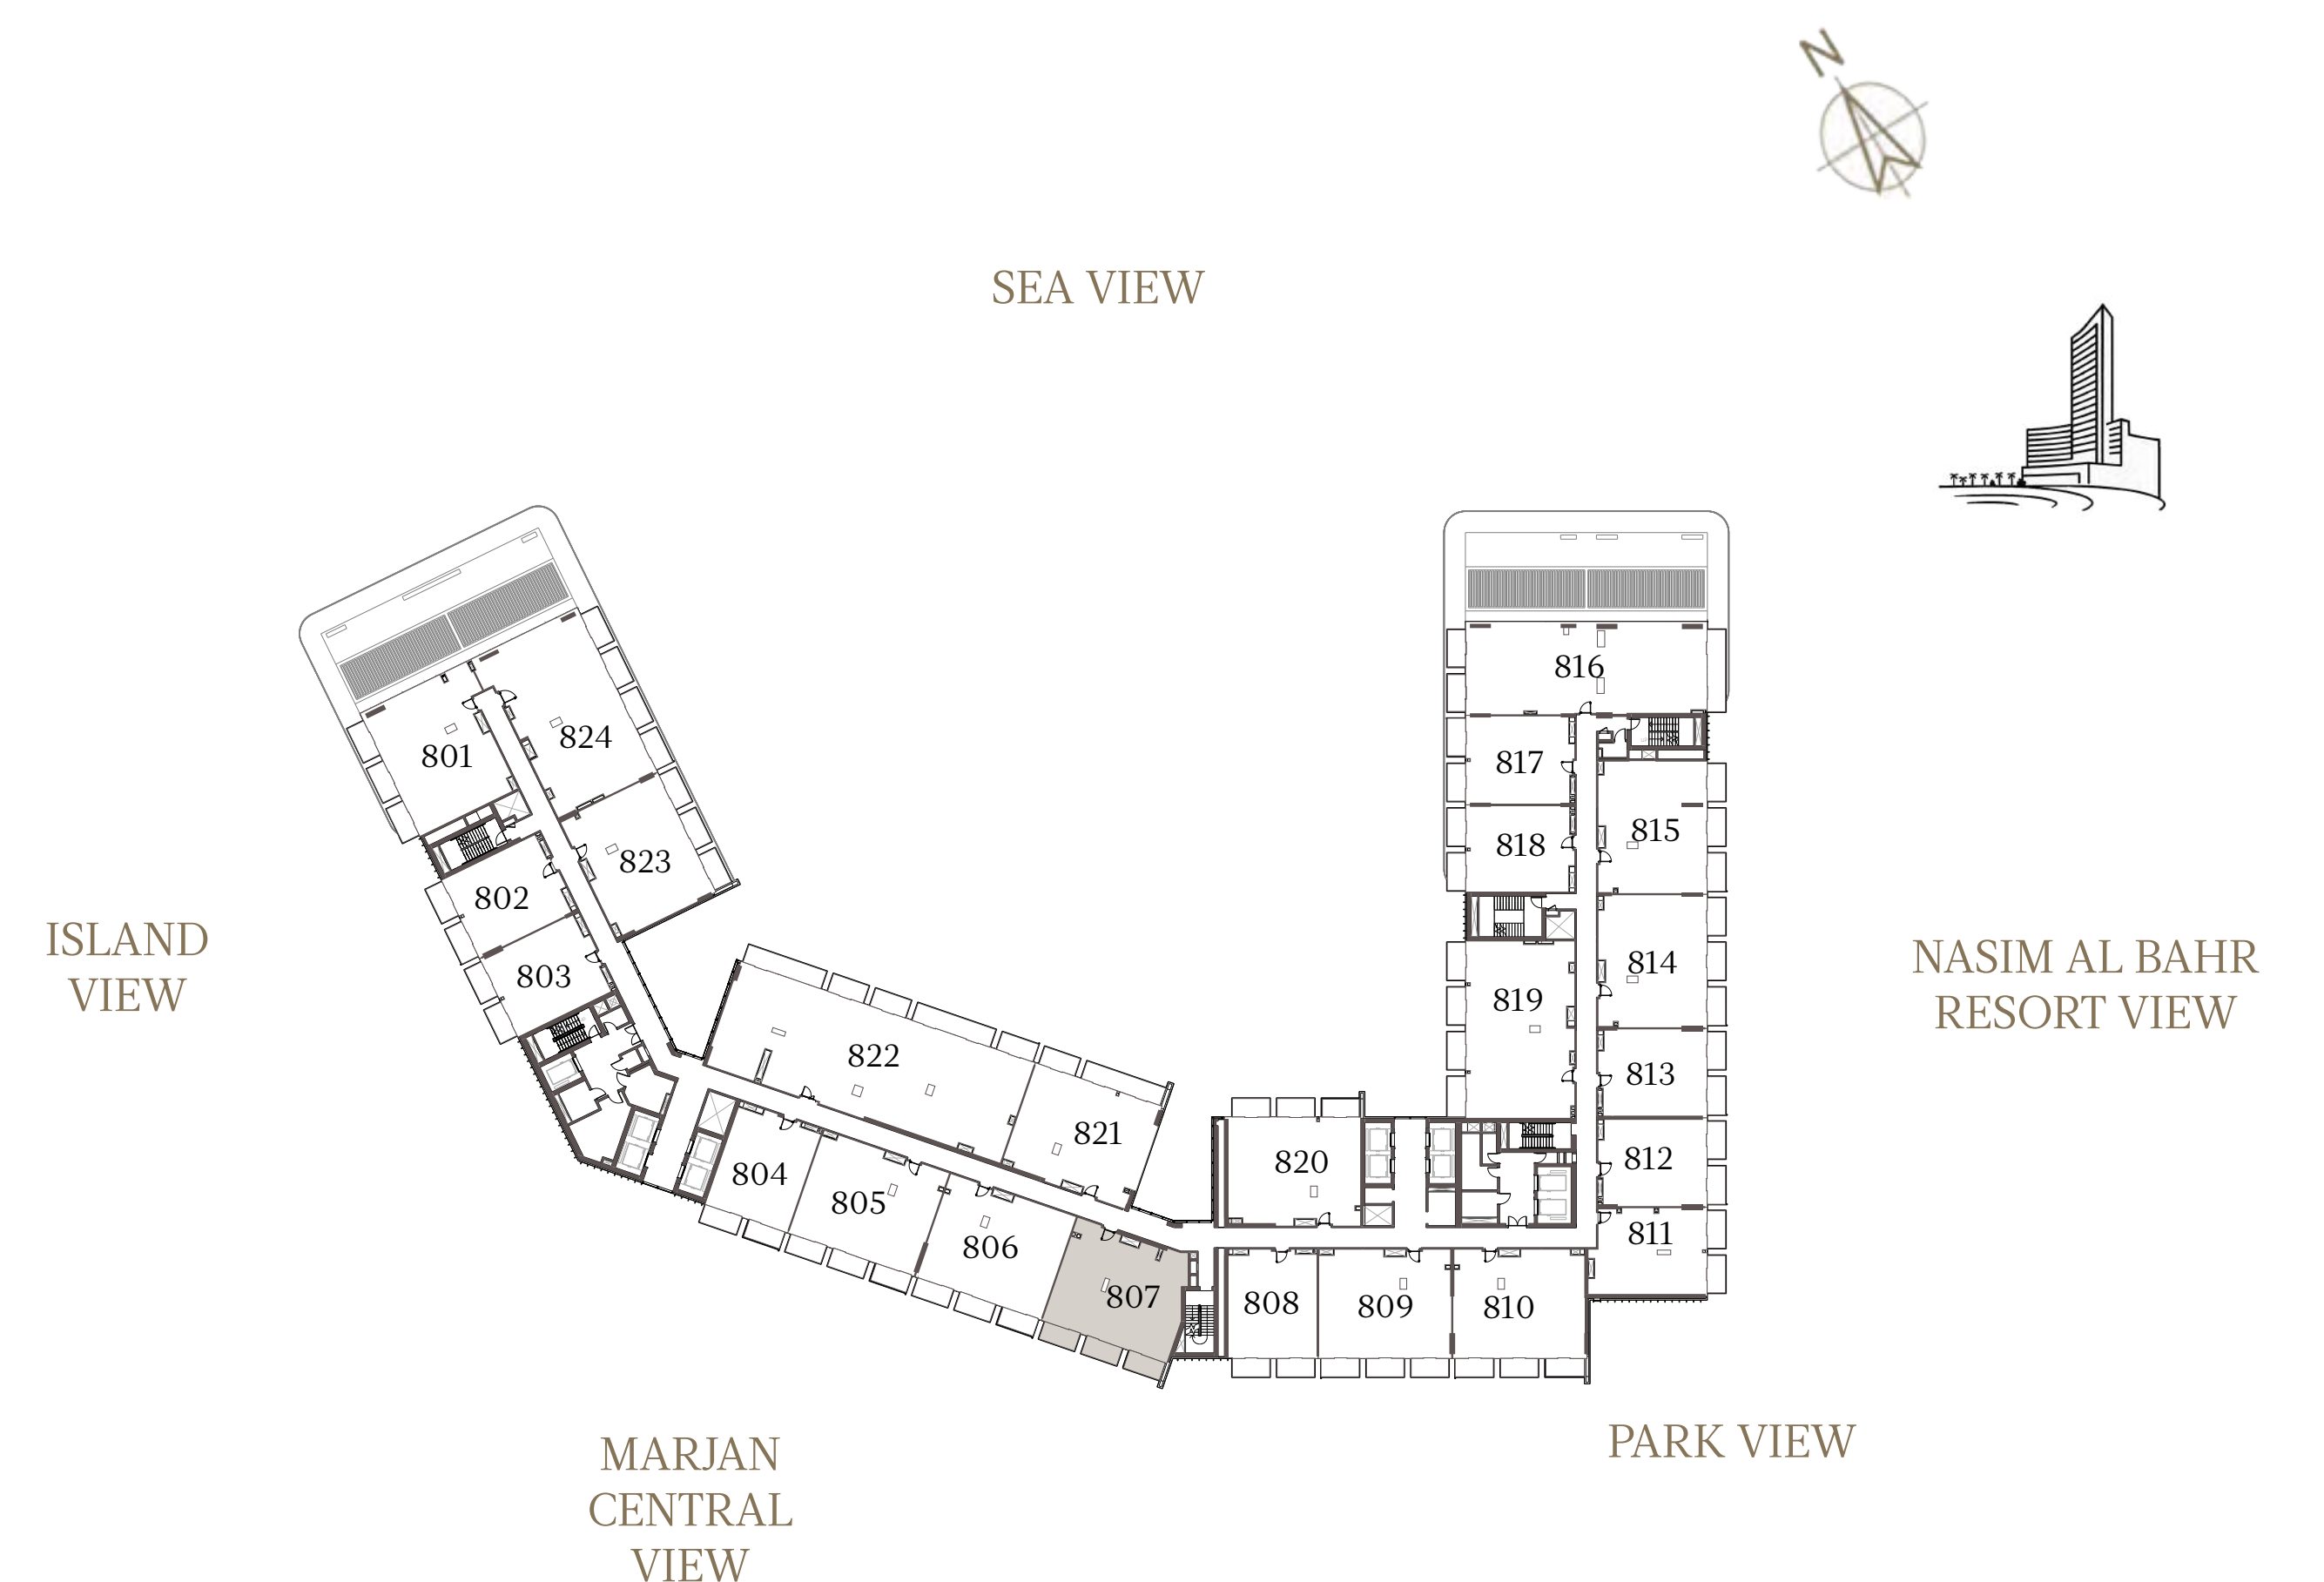

UNIT - 807

INTERNAL AREA	121.74	sq.m.	1310.40	sq.ft.
OUTDOOR AREA	19.40	sq.m.	208.82	sq.ft.
TOTAL AREA	141.14	sq.m.	1519.22	sq.ft.