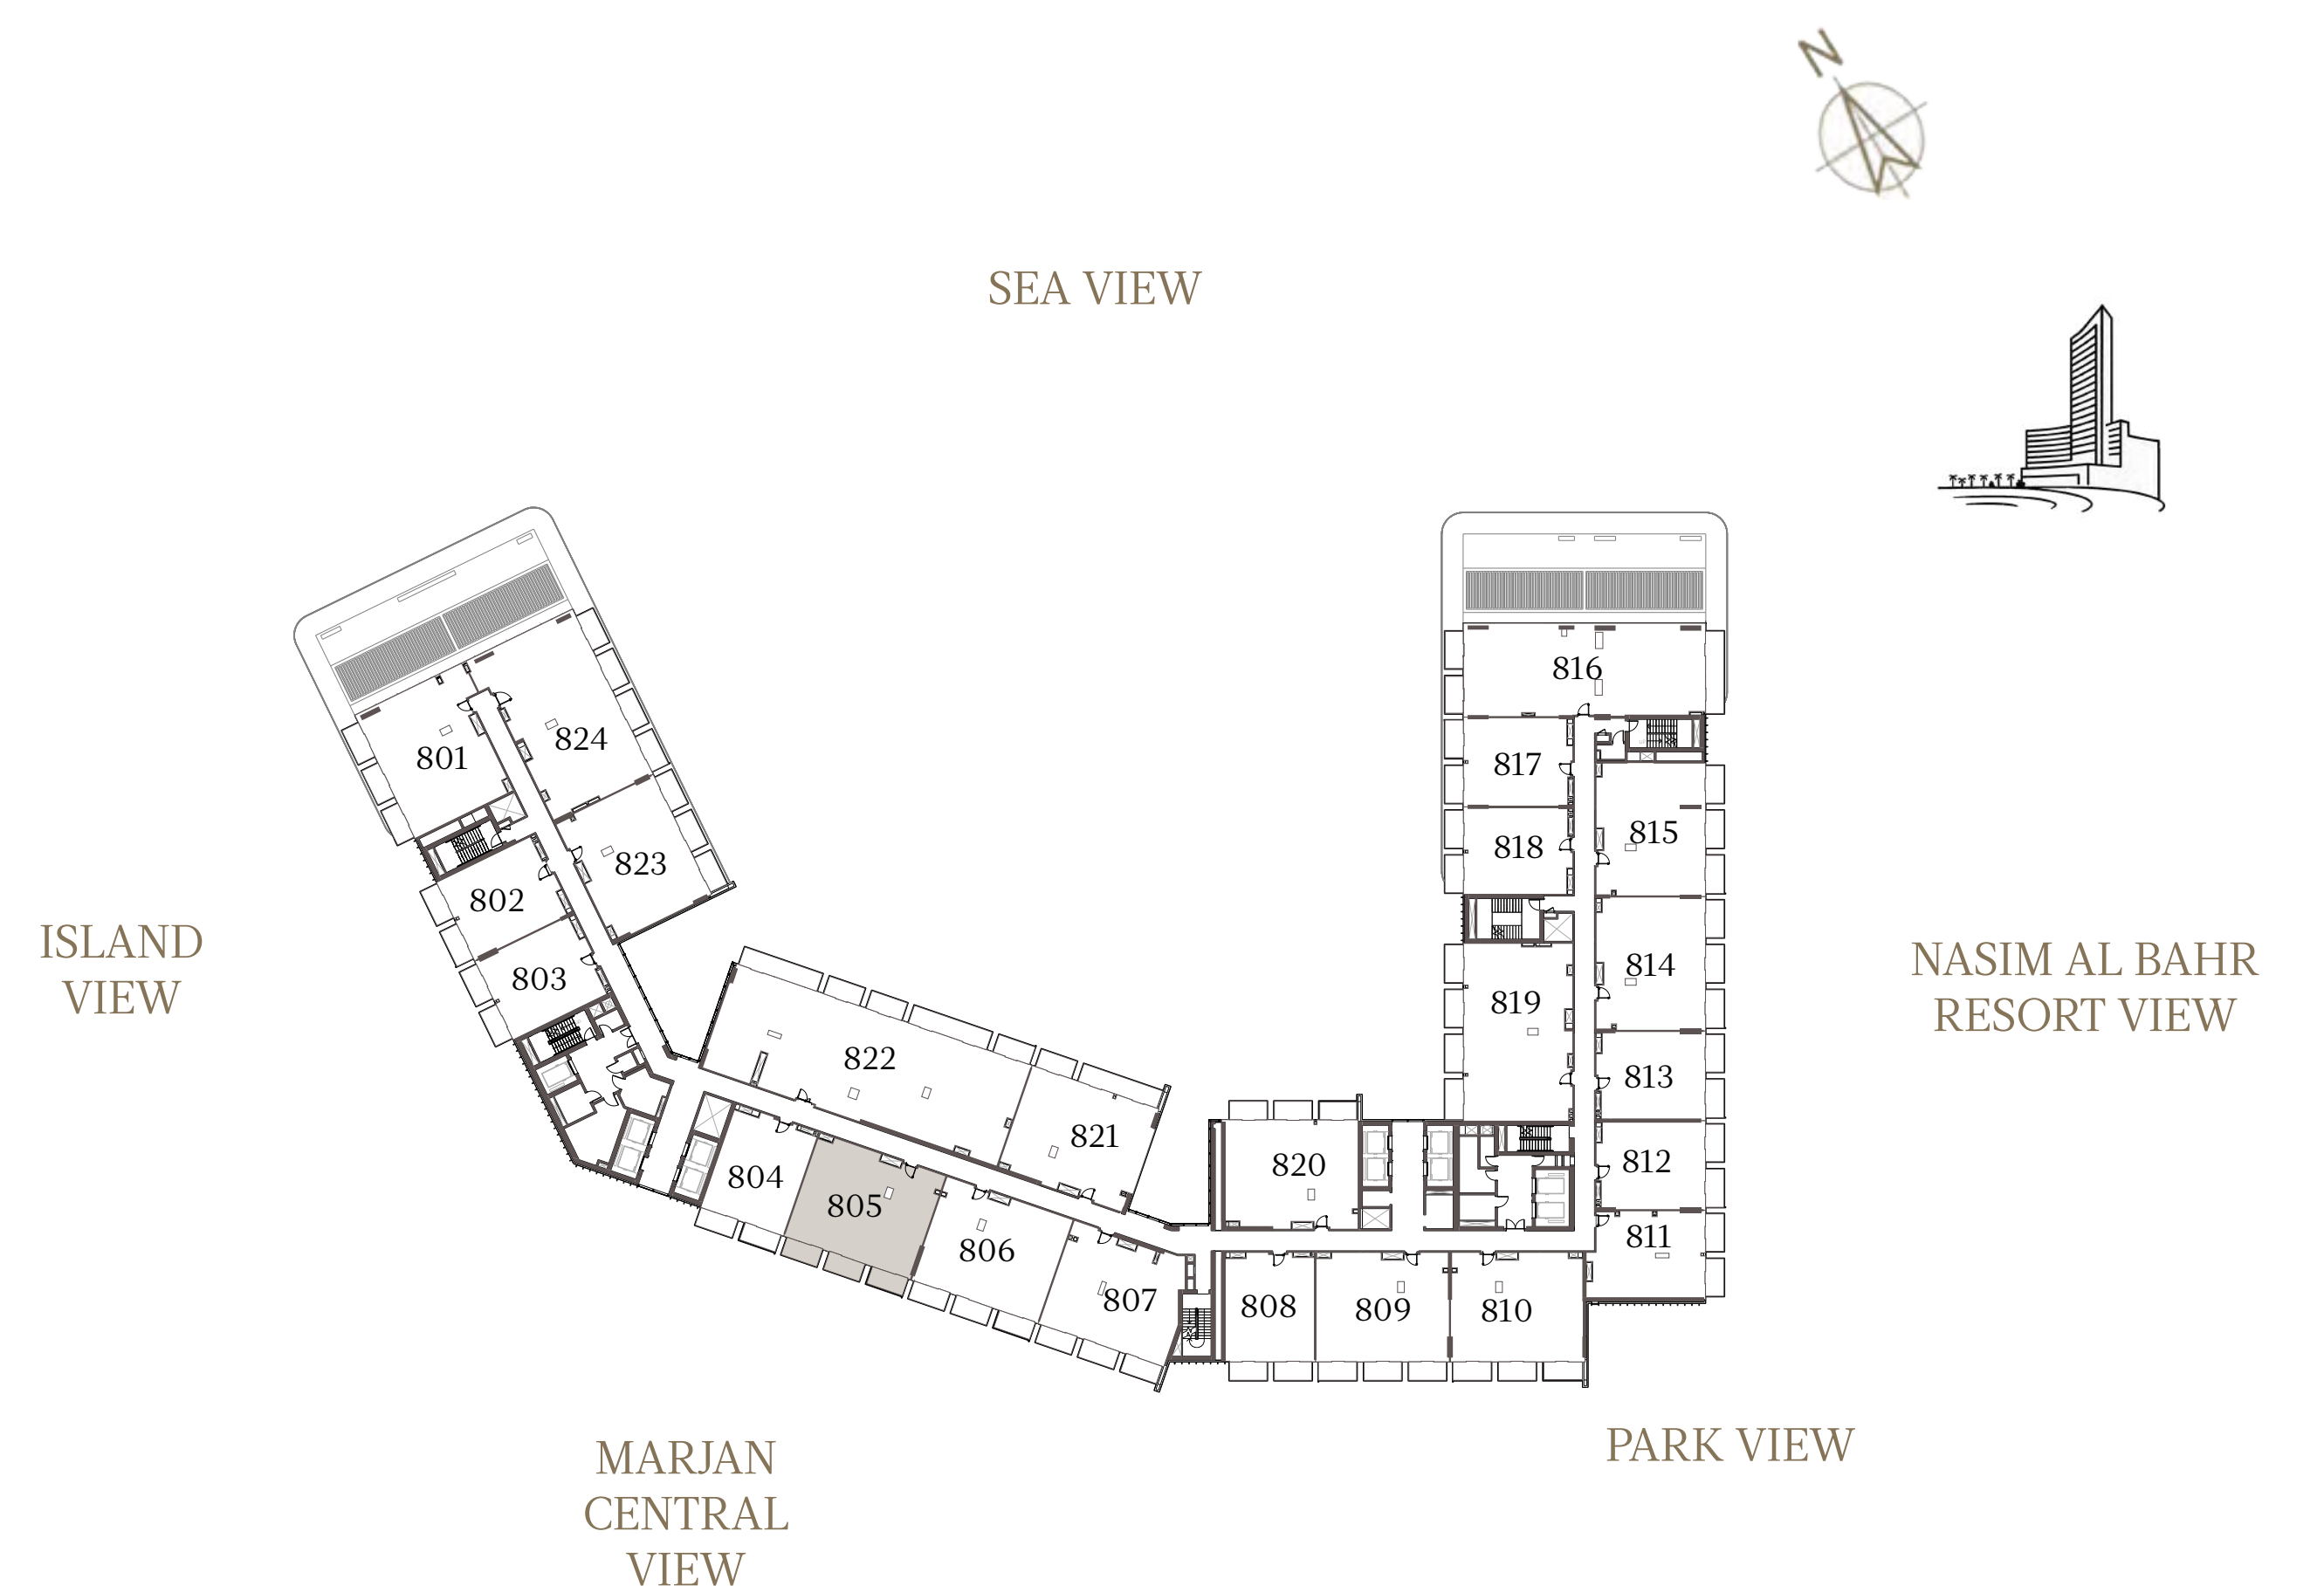

UNIT - 805

INTERNAL AREA	128.36	sq.m.	1381.66	sq.ft.
OUTDOOR AREA	18.67	sq.m.	200.96	sq.ft.
TOTAL AREA	147.03	sq.m.	1582.62	sq.ft.