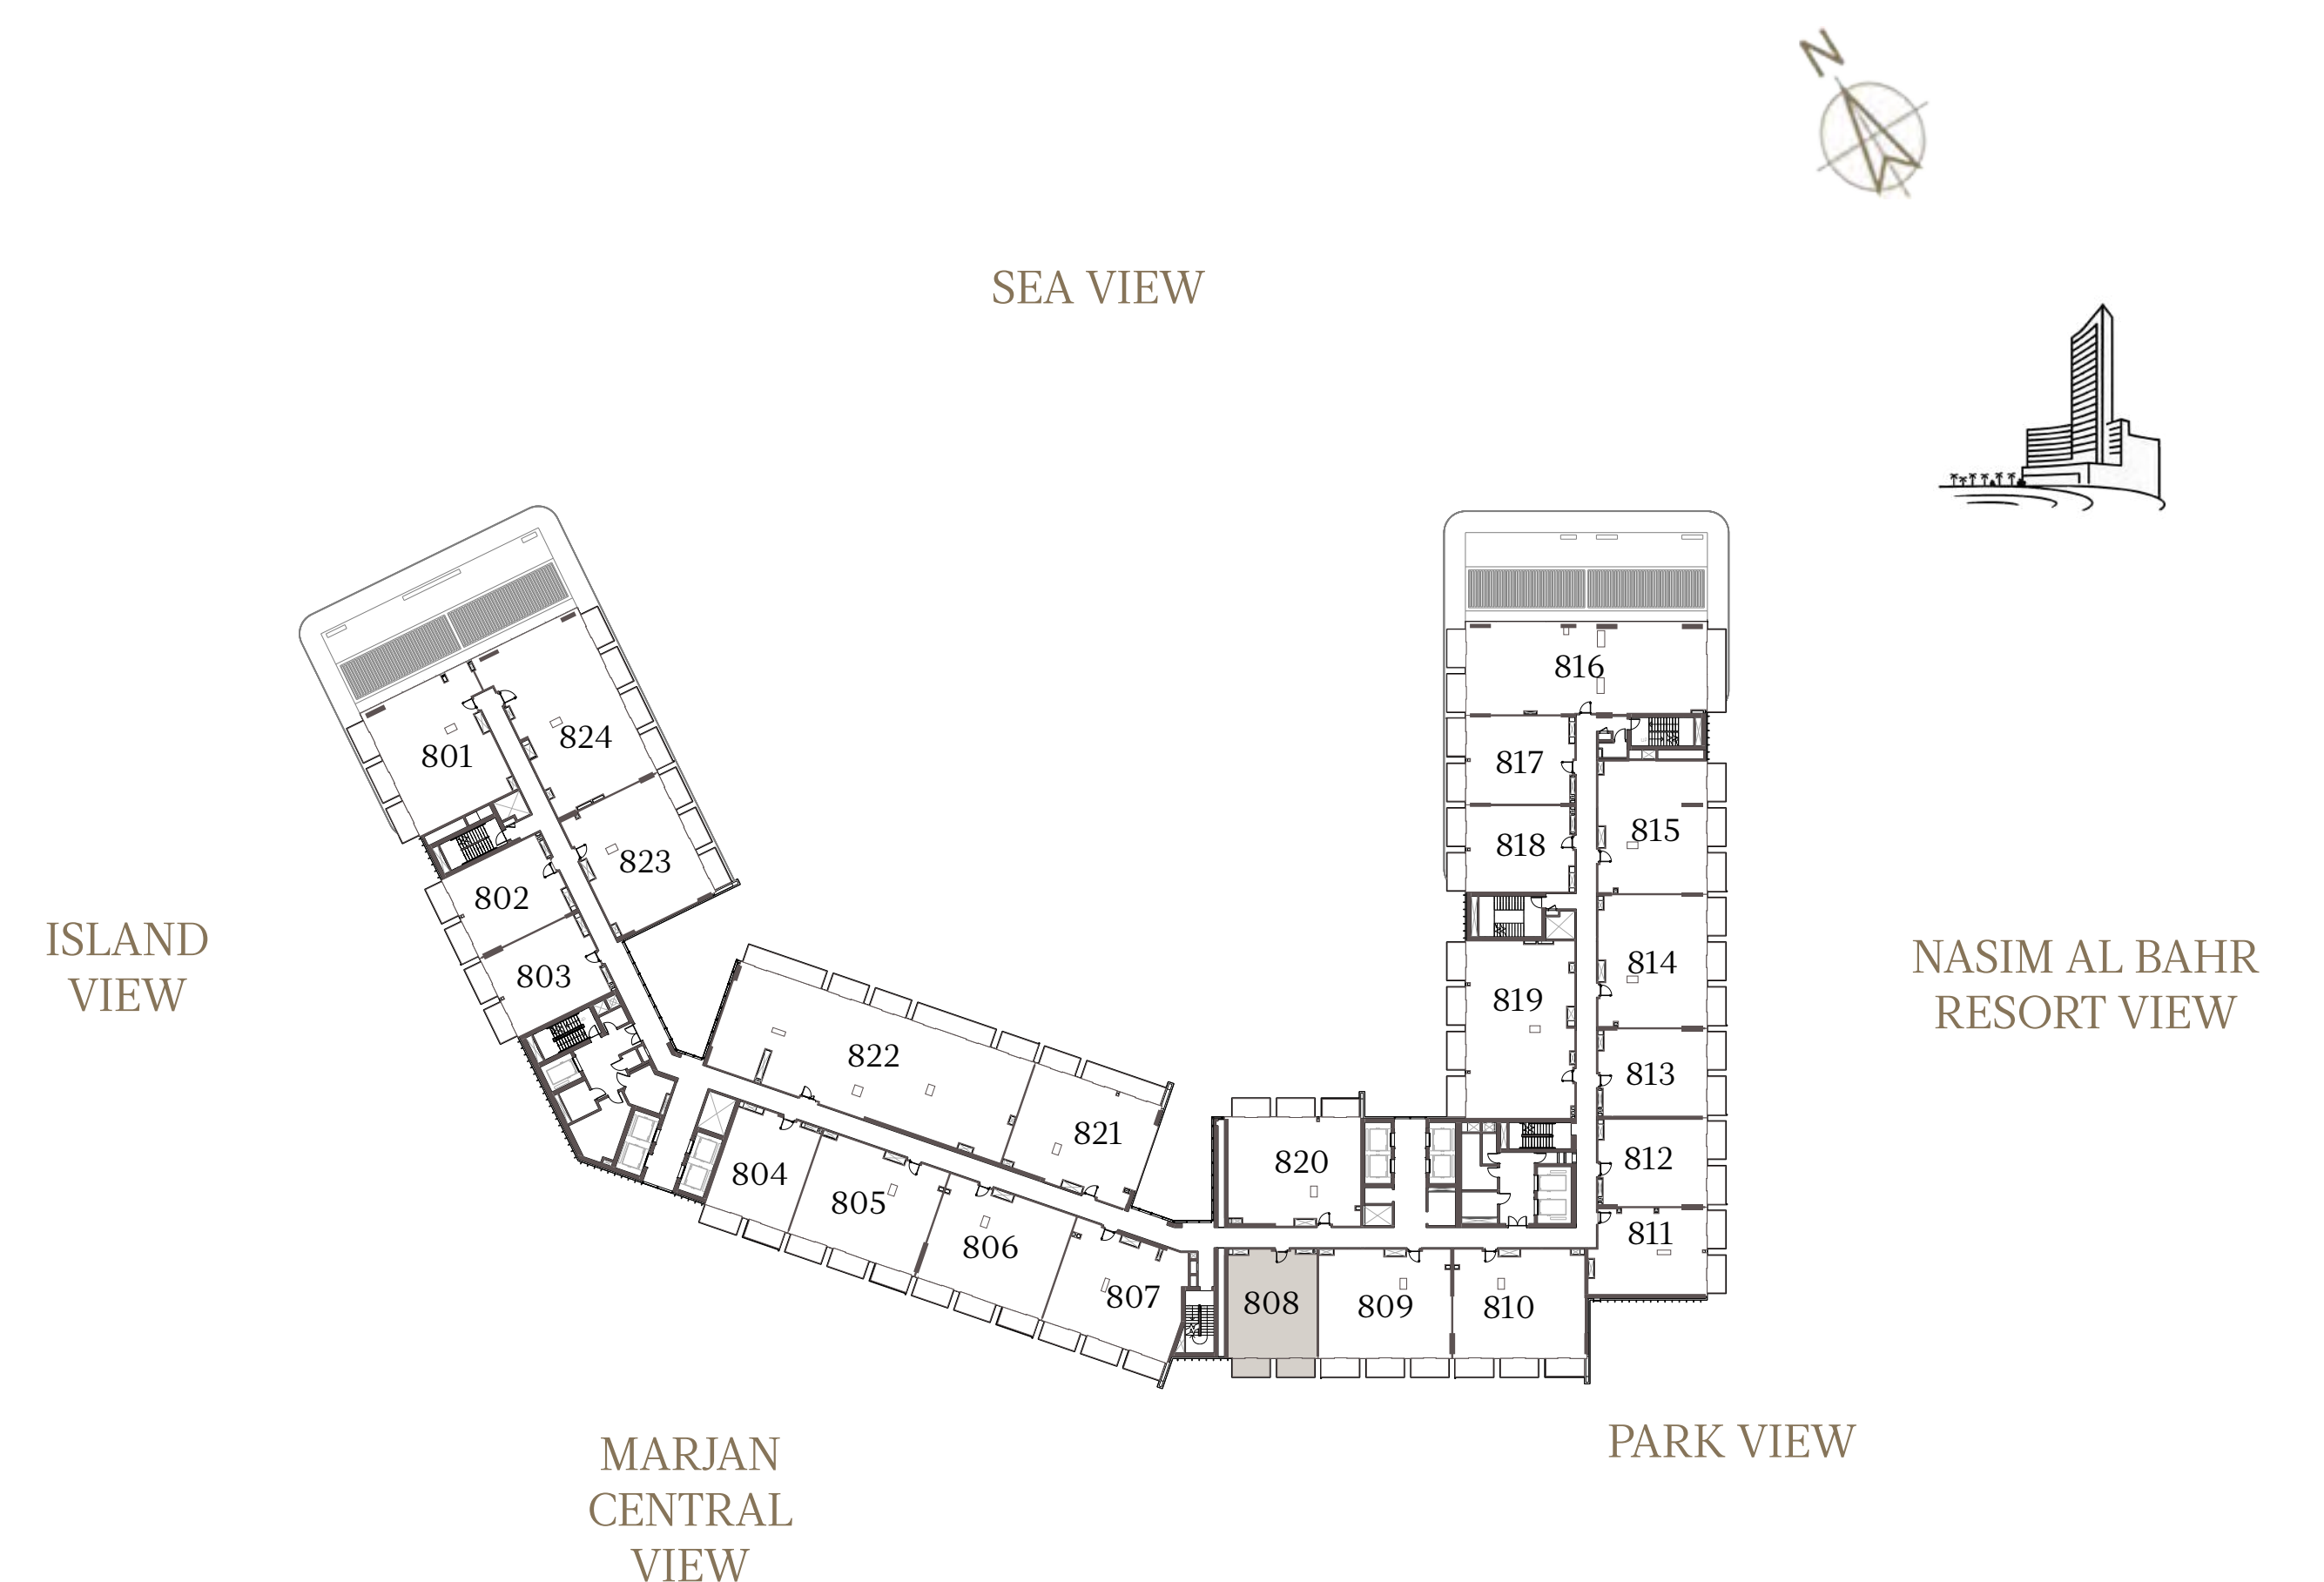

UNIT - 808

INTERNAL AREA	89.37 sq.m.	961.97 sq.ft.
OUTDOOR AREA	12.56 sq.m.	135.19 sq.ft.
TOTAL AREA	101.93 sq.m.	1097.17 sq.ft.