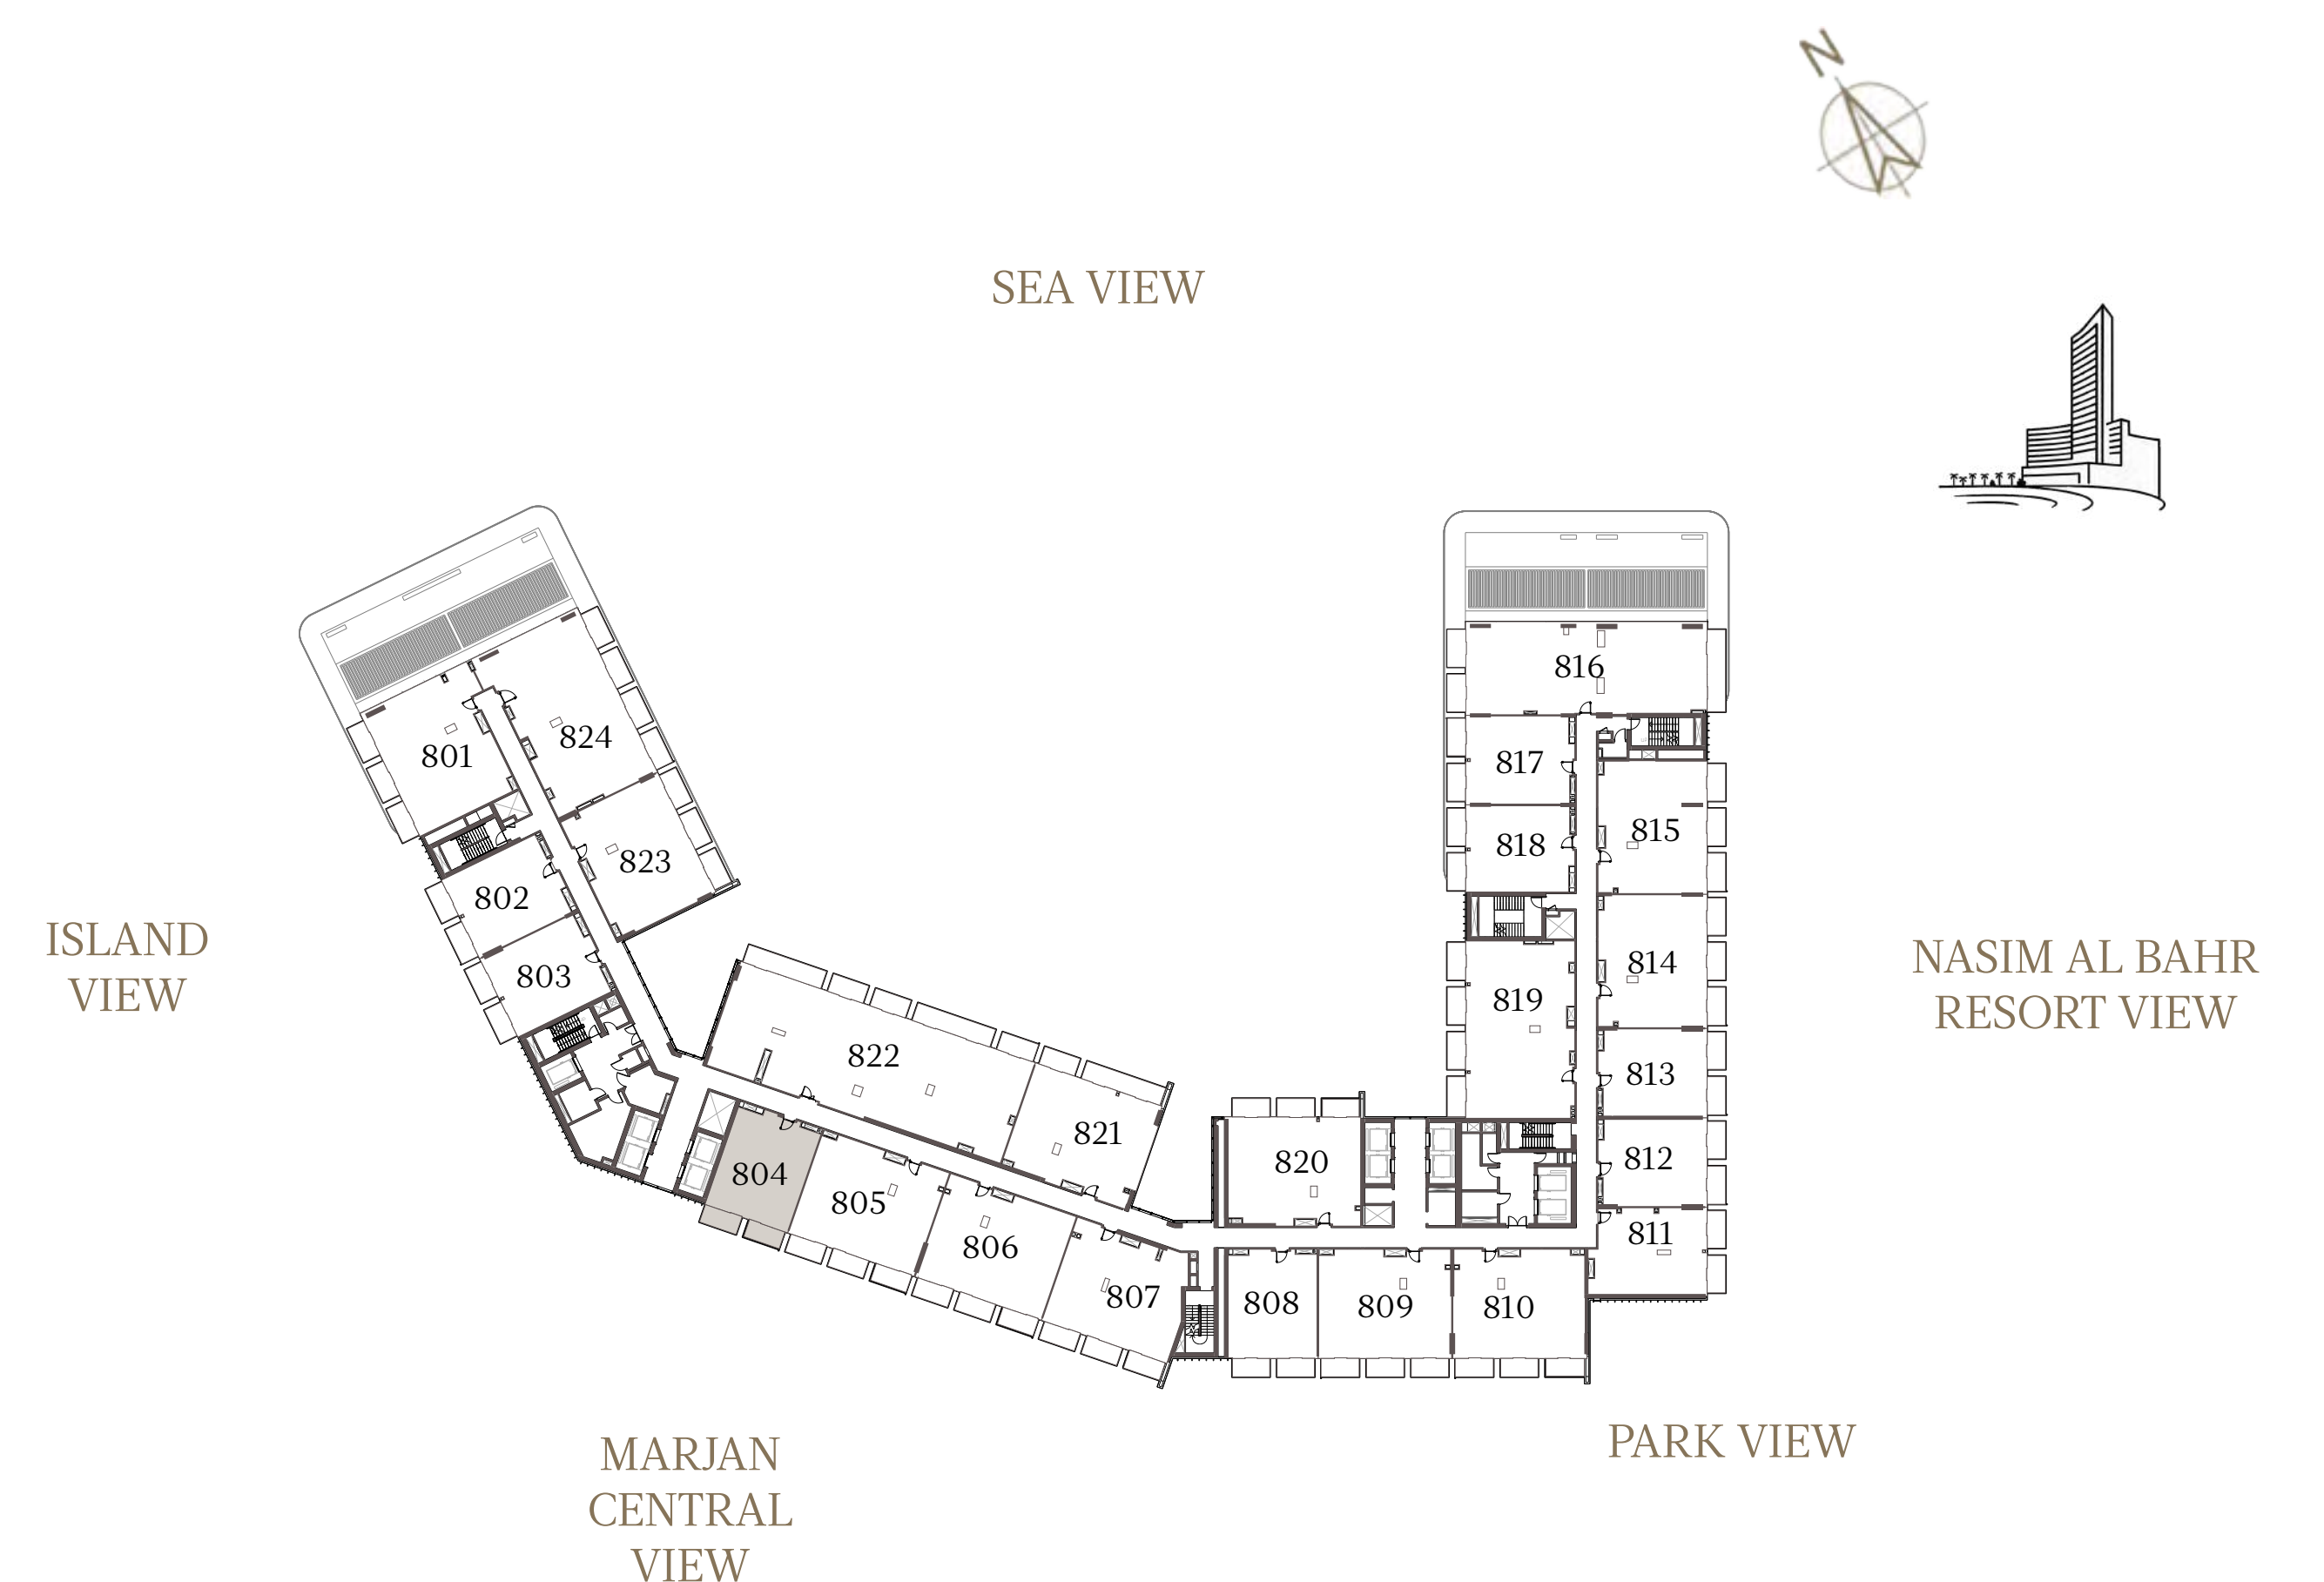

UNIT - 804

INTERNAL AREA	83.36 sq.m.	897.28 sq.ft.
OUTDOOR AREA	12.61 sq.m.	135.73 sq.ft.
TOTAL AREA	95.97 sq.m.	1033.01 sq.ft.