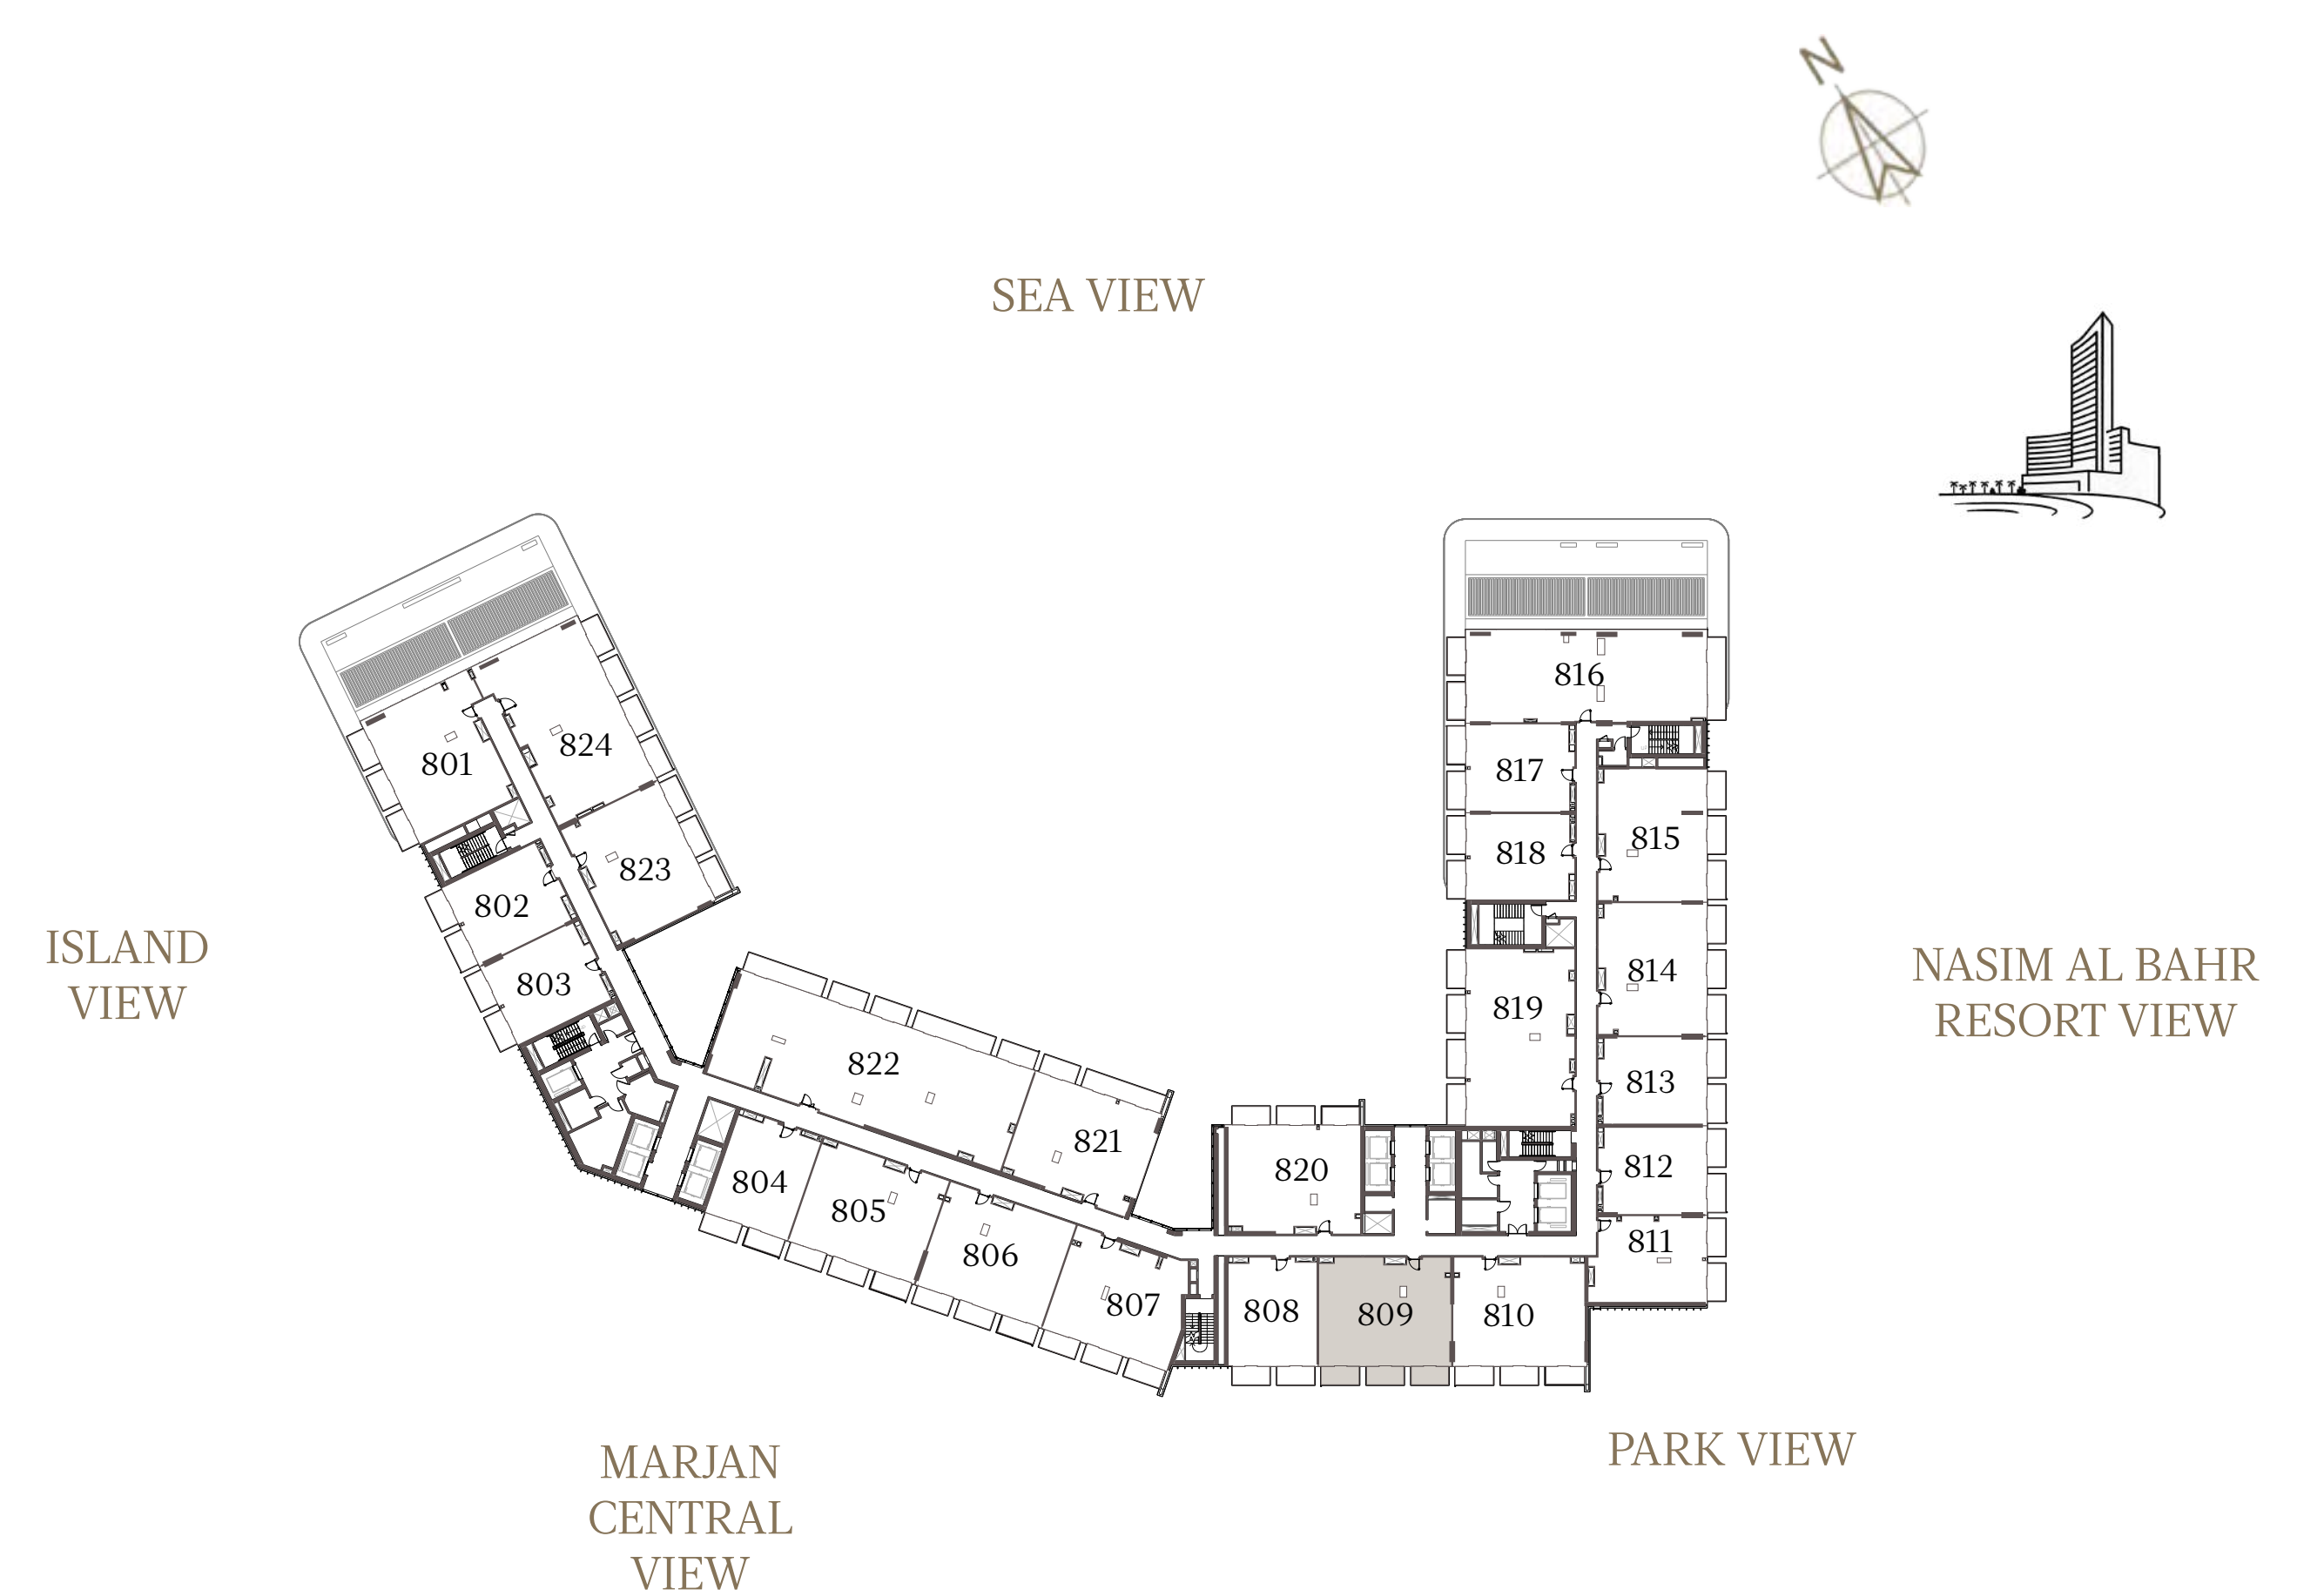

UNIT - 809

INTERNAL AREA	128.31	sq.m.	1381.12	sq.ft.
OUTDOOR AREA	18.97	sq.m.	204.19	sq.ft.
TOTAL AREA	147.28	sq.m.	1585.31	sq.ft.