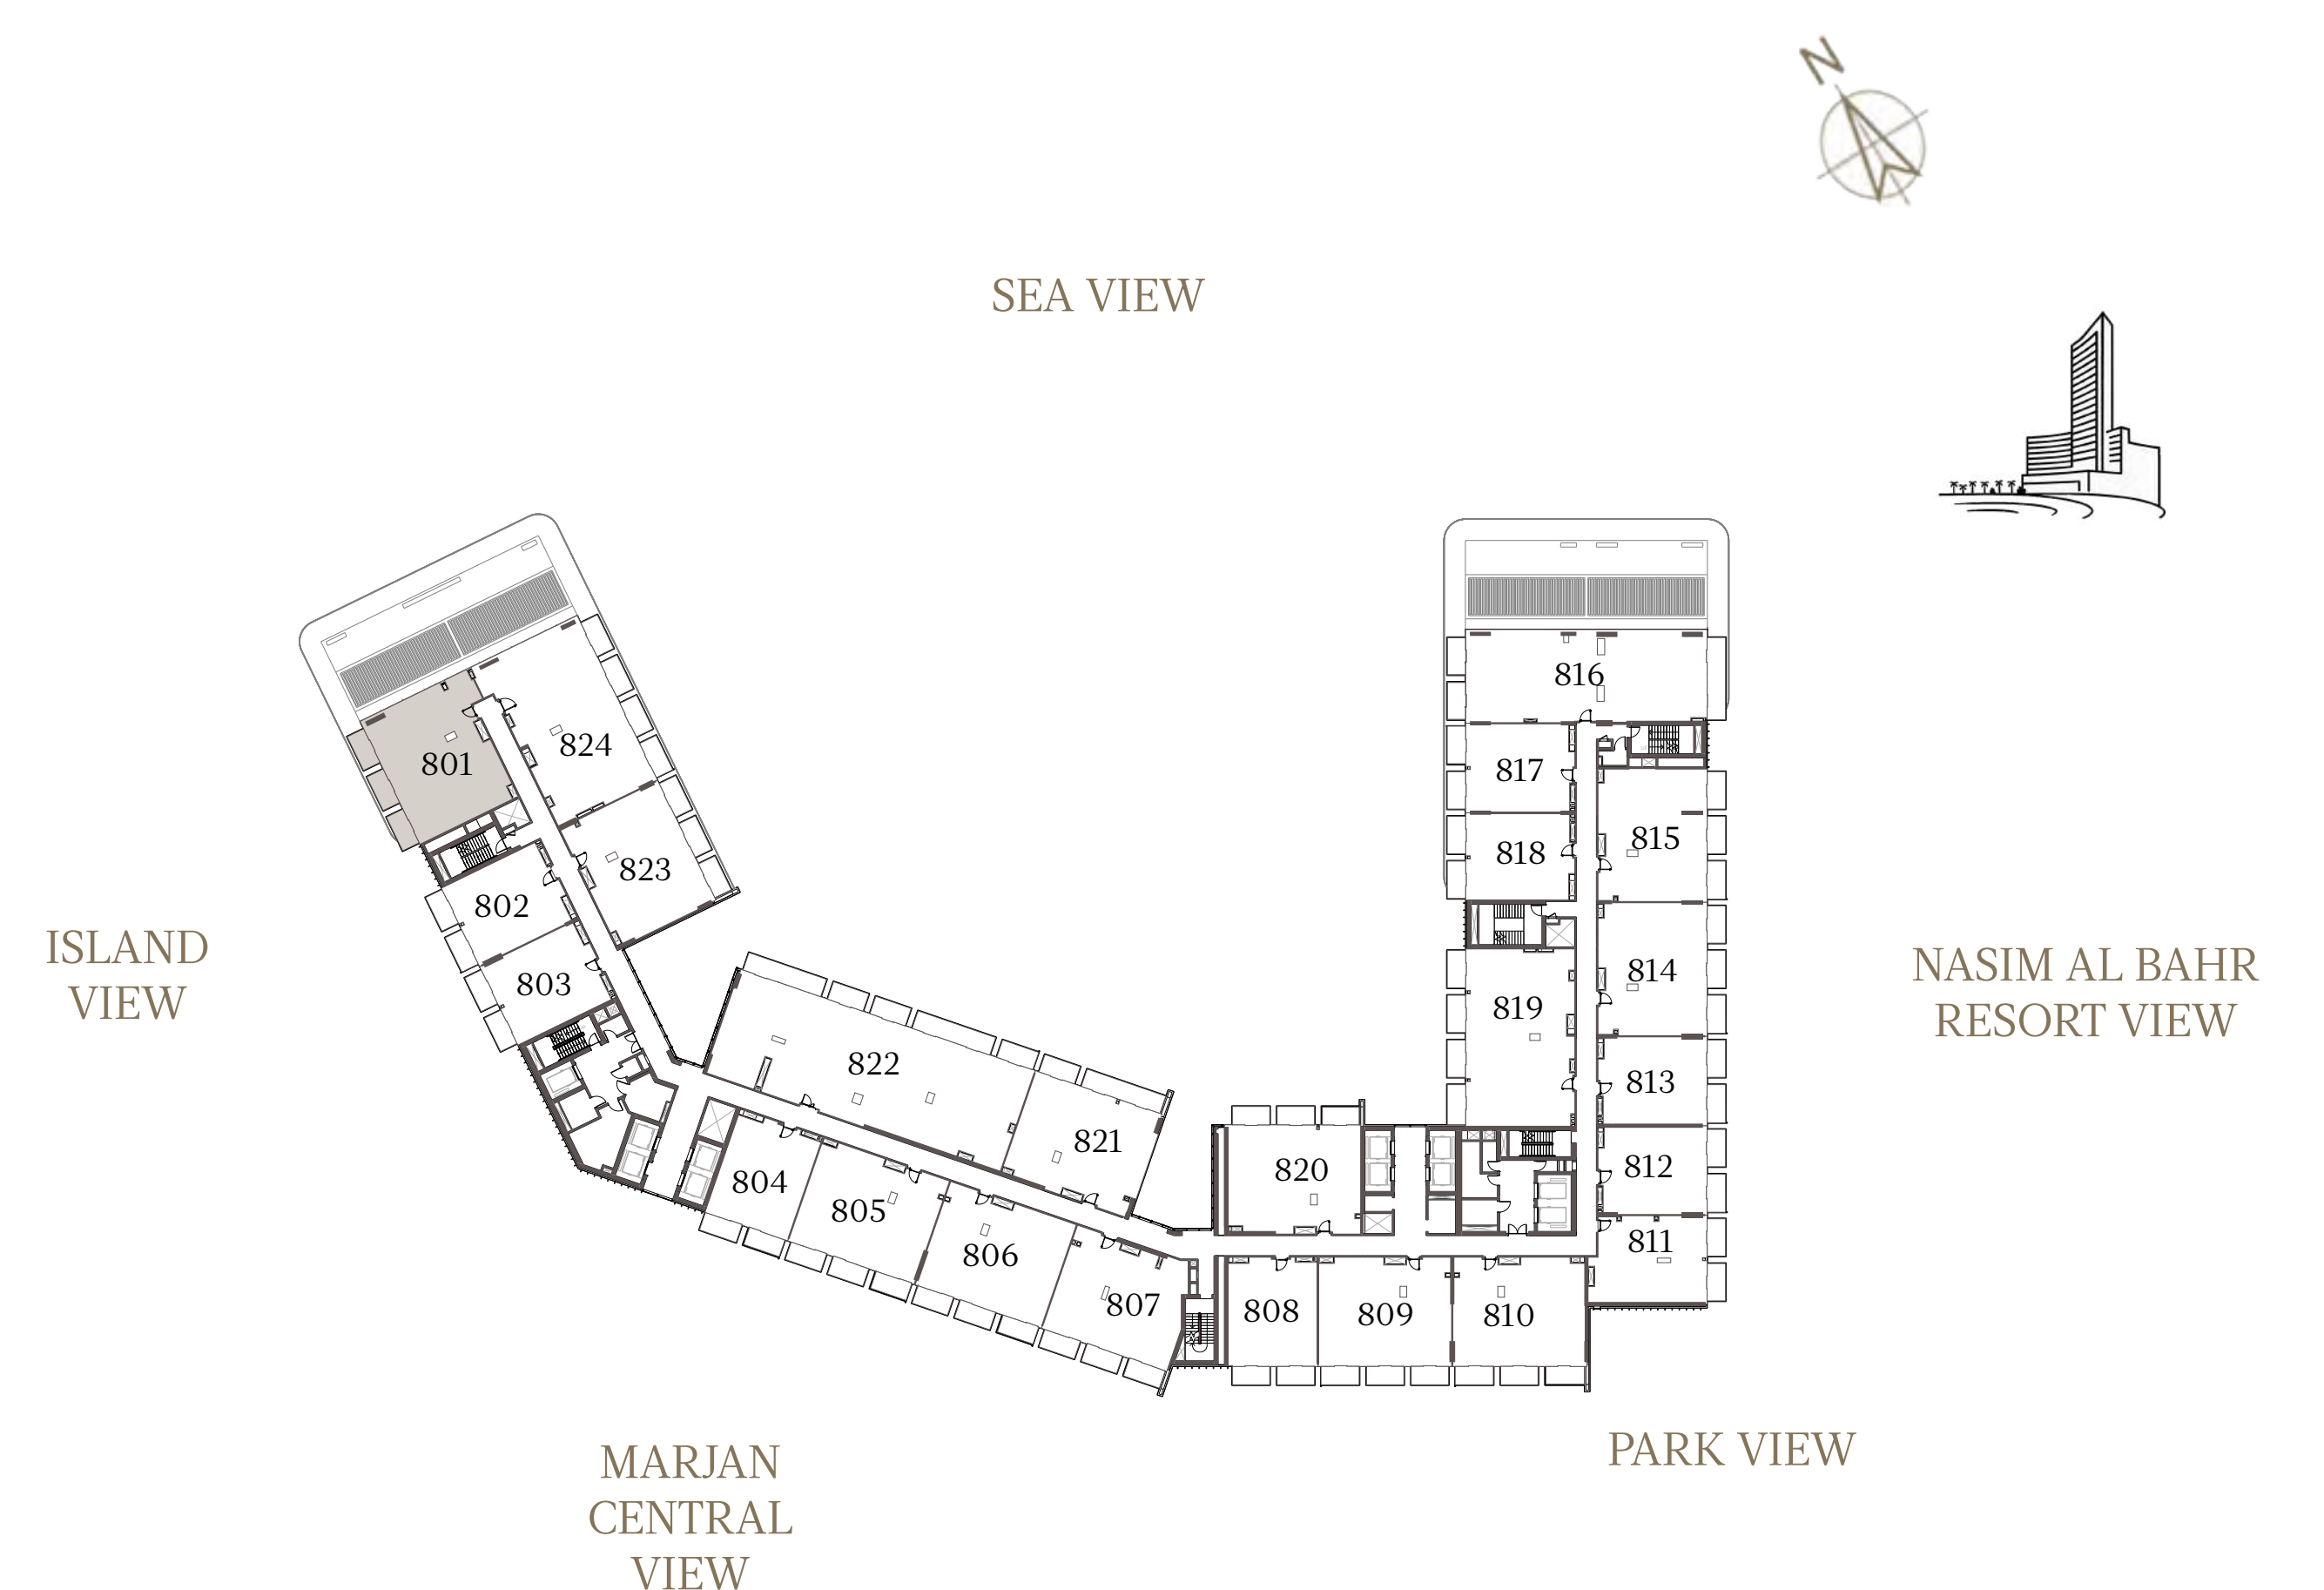

## 2 BEDROOM-1B

### UNIT - 801

INTERNAL AREA	134.09 sq.m.	1443.33 sq.ft.
OUTDOOR AREA	18.84 sq.m.	202.79 sq.ft.
TOTAL AREA	152.93 sq.m.	1646.12 sq.ft.

# 1 BEDROOM-1A