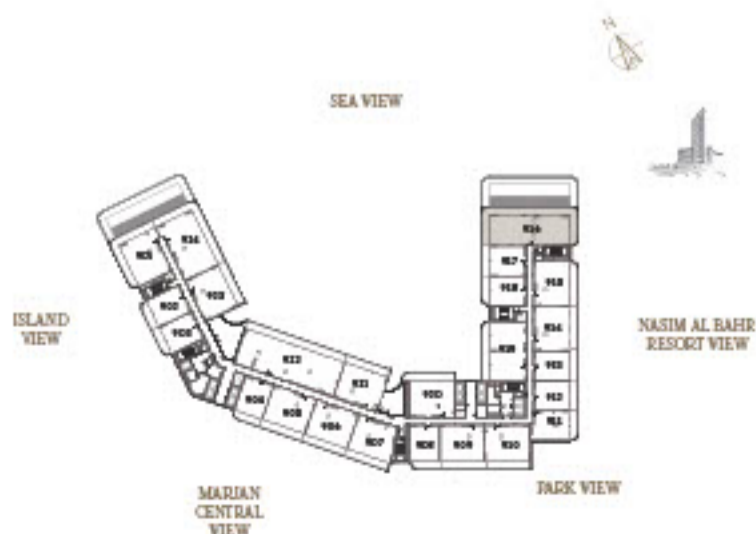

1 BEDROOM-CORNER 1

UNIT - 911

INTERNAL AREA	89.64 sq.m.	964.88 sq.ft.
OUTDOOR AREA	16.51 sq.m.	177.71 sq.ft.
TOTAL AREA	106.15 sq.m.	1142.59 sq.ft.

1 BEDROOM-1A

UNIT - 912

INTERNAL AREA	85.13 sq.m.	916.33 sq.ft.
OUTDOOR AREA	17.54 sq.m.	188.80 sq.ft.
TOTAL AREA	102.67 sq.m.	1105.13 sq.ft.

1 BEDROOM-1A

UNIT - 913

INTERNAL AREA	85.12 sq.m.	916.22 sq.ft.
OUTDOOR AREA	17.54 sq.m.	188.80 sq.ft.
TOTAL AREA	102.66 sq.m.	1105.02 sq.ft.

2 BEDROOM-1A

UNIT - 914

INTERNAL AREA	128.33 sq.m.	1381.33 sq.ft.
OUTDOOR AREA	26.30 sq.m.	283.09 sq.ft.
TOTAL AREA	154.63 sq.m.	1664.42 sq.ft.

2 BEDROOM-1A

UNIT - 915

INTERNAL AREA	127.44 sq.m.	1371.75 sq.ft.
OUTDOOR AREA	24.15 sq.m.	259.95 sq.ft.
TOTAL AREA	151.59 sq.m.	1631.70 sq.ft.

3 BEDROOM-13

UNIT - 916

INTERNAL AREA	198.28 sq.m.	2134.27 sq.ft.
OUTDOOR AREA	87.42 sq.m.	940.98 sq.ft.
TOTAL AREA	285.70 sq.m.	3075.25 sq.ft.

1 BEDROOM-1A

UNIT - 917

INTERNAL AREA	84.65 sq.m.	911.17 sq.ft.
OUTDOOR AREA	17.54 sq.m.	188.80 sq.ft.
TOTAL AREA	102.19 sq.m.	1099.96 sq.ft.

1 BEDROOM-1A

UNIT - 918

INTERNAL AREA	82.70 sq.m.	890.18 sq.ft.
OUTDOOR AREA	15.94 sq.m.	171.58 sq.ft.
TOTAL AREA	98.64 sq.m.	1061.75 sq.ft.