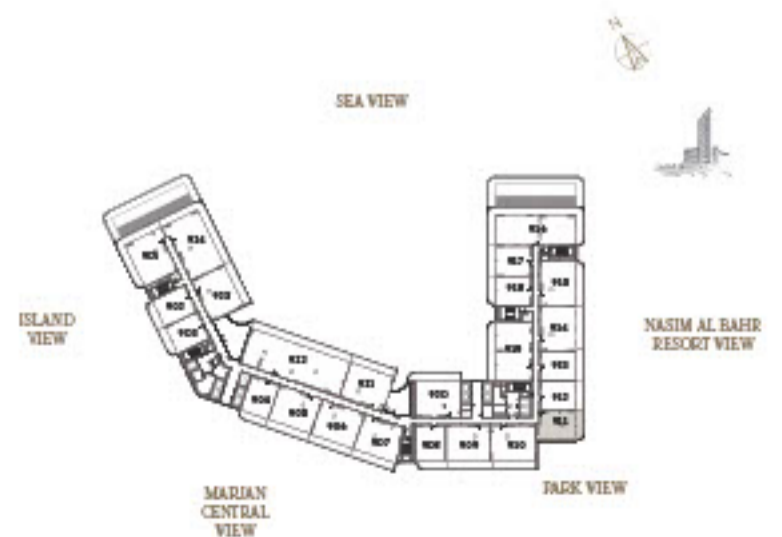

2 BEDROOM-2

UNIT - 907

INTERNAL AREA	122.03 sq.m.	1313.52 sq.ft.
OUTDOOR AREA	26.81 sq.m.	288.58 sq.ft.
TOTAL AREA	148.84 sq.m.	1602.10 sq.ft.

1 BEDROOM-1A

UNIT - 908

INTERNAL AREA	89.37 sq.m.	961.97 sq.ft.
OUTDOOR AREA	16.51 sq.m.	177.71 sq.ft.
TOTAL AREA	105.88 sq.m.	1139.68 sq.ft.

2 BEDROOM-1A

UNIT - 909

INTERNAL AREA	128.31 sq.m.	1381.12 sq.ft.
OUTDOOR AREA	26.30 sq.m.	283.09 sq.ft.
TOTAL AREA	154.61 sq.m.	1664.21 sq.ft.

2 BEDROOM-1A

UNIT - 910

INTERNAL AREA	128.33 sq.m.	1381.33 sq.ft.
OUTDOOR AREA	25.89 sq.m.	278.68 sq.ft.
TOTAL AREA	154.22 sq.m.	1660.01 sq.ft.

1 BEDROOM-CORNER 1

UNIT - 911

INTERNAL AREA	89.64 sq.m.	964.88 sq.ft.
OUTDOOR AREA	16.51 sq.m.	177.71 sq.ft.
TOTAL AREA	106.15 sq.m.	1142.59 sq.ft.

1 BEDROOM-1A

UNIT - 912

INTERNAL AREA	85.13 sq.m.	916.33 sq.ft.
OUTDOOR AREA	17.54 sq.m.	188.80 sq.ft.
TOTAL AREA	102.67 sq.m.	1105.13 sq.ft.

1 BEDROOM-1A

UNIT - 913

INTERNAL AREA	85.12 sq.m.	916.22 sq.ft.
OUTDOOR AREA	17.54 sq.m.	188.80 sq.ft.
TOTAL AREA	102.66 sq.m.	1105.02 sq.ft.

2 BEDROOM-1A

UNIT - 914

INTERNAL AREA	128.33 sq.m.	1381.33 sq.ft.
OUTDOOR AREA	26.30 sq.m.	283.09 sq.ft.
TOTAL AREA	154.63 sq.m.	1664.42 sq.ft.