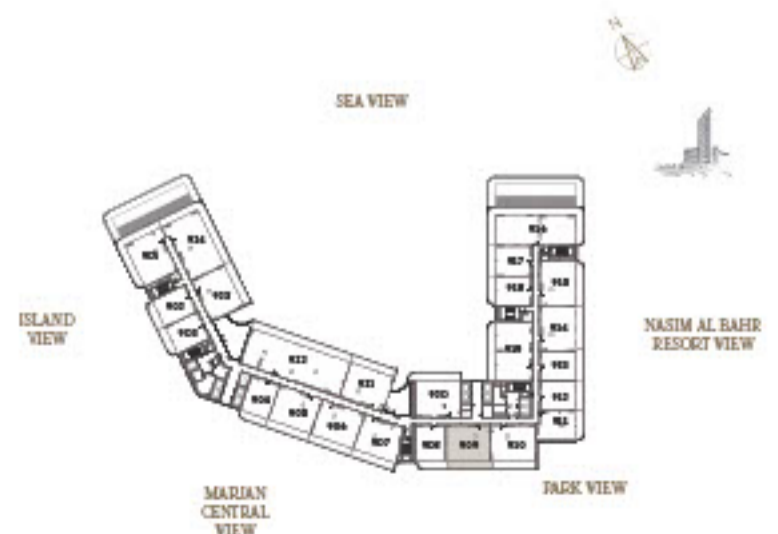

2 BEDROOM-1A

UNIT - 905

INTERNAL AREA	128.36 sq.m.	1381.66 sq.ft.
OUTDOOR AREA	26.31 sq.m.	283.20 sq.ft.
TOTAL AREA	154.67 sq.m.	1664.85 sq.ft.

2 BEDROOM-1A

UNIT - 906

INTERNAL AREA	128.36 sq.m.	1381.66 sq.ft.
OUTDOOR AREA	26.31 sq.m.	283.20 sq.ft.
TOTAL AREA	154.67 sq.m.	1664.85 sq.ft.

2 BEDROOM-2

UNIT - 907

INTERNAL AREA	122.03 sq.m.	1313.52 sq.ft.
OUTDOOR AREA	26.81 sq.m.	288.58 sq.ft.
TOTAL AREA	148.84 sq.m.	1602.10 sq.ft.

1 BEDROOM-1A

UNIT - 908

INTERNAL AREA	89.37 sq.m.	961.97 sq.ft.
OUTDOOR AREA	16.51 sq.m.	177.71 sq.ft.
TOTAL AREA	105.88 sq.m.	1139.68 sq.ft.

2 BEDROOM-1A

UNIT - 909

INTERNAL AREA	128.31 sq.m.	1381.12 sq.ft.
OUTDOOR AREA	26.30 sq.m.	283.09 sq.ft.
TOTAL AREA	154.61 sq.m.	1664.21 sq.ft.

2 BEDROOM-1A

UNIT - 910

INTERNAL AREA	128.33 sq.m.	1381.33 sq.ft.
OUTDOOR AREA	25.89 sq.m.	278.68 sq.ft.
TOTAL AREA	154.22 sq.m.	1660.01 sq.ft.

1 BEDROOM-CORNER 1

UNIT - 911

INTERNAL AREA	89.64 sq.m.	964.88 sq.ft.
OUTDOOR AREA	16.51 sq.m.	177.71 sq.ft.
TOTAL AREA	106.15 sq.m.	1142.59 sq.ft.

1 BEDROOM-1A

UNIT - 912

INTERNAL AREA	85.13 sq.m.	916.33 sq.ft.
OUTDOOR AREA	17.54 sq.m.	188.80 sq.ft.
TOTAL AREA	102.67 sq.m.	1105.13 sq.ft.