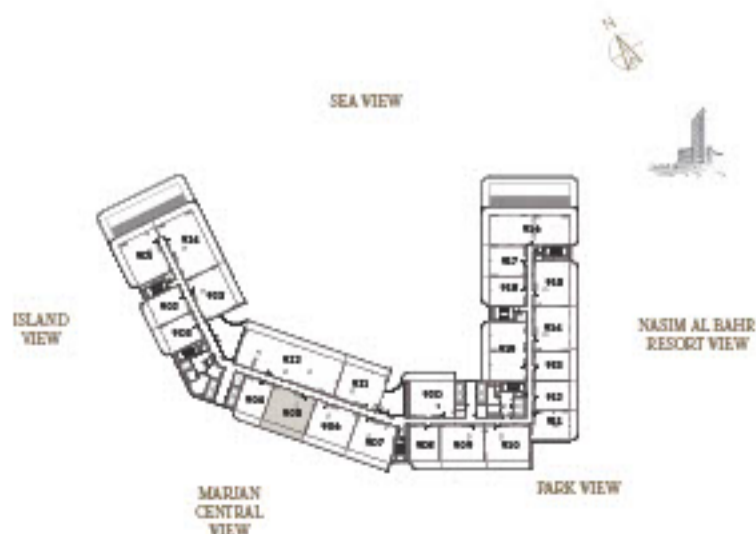

2 BEDROOM-1B

UNIT - 901

INTERNAL AREA	132.01 sq.m.	1420.94 sq.ft.
OUTDOOR AREA	52.51 sq.m.	565.21 sq.ft.
TOTAL AREA	184.52 sq.m.	1986.16 sq.ft.

1 BEDROOM-1A

UNIT - 902

INTERNAL AREA	82.77 sq.m.	890.93 sq.ft.
OUTDOOR AREA	15.38 sq.m.	165.55 sq.ft.
TOTAL AREA	98.15 sq.m.	1056.48 sq.ft.

1 BEDROOM-1A

UNIT - 903

INTERNAL AREA	82.77 sq.m.	890.93 sq.ft.
OUTDOOR AREA	16.45 sq.m.	177.07 sq.ft.
TOTAL AREA	99.22 sq.m.	1068.00 sq.ft.

1 BEDROOM-1A

UNIT - 904

INTERNAL AREA	83.36 sq.m.	897.28 sq.ft.
OUTDOOR AREA	15.64 sq.m.	168.35 sq.ft.
TOTAL AREA	99.00 sq.m.	1065.63 sq.ft.

2 BEDROOM-1A

UNIT - 905

INTERNAL AREA	128.36 sq.m.	1381.66 sq.ft.
OUTDOOR AREA	26.31 sq.m.	283.20 sq.ft.
TOTAL AREA	154.67 sq.m.	1664.85 sq.ft.

2 BEDROOM-1A

UNIT - 906

INTERNAL AREA	128.36 sq.m.	1381.66 sq.ft.
OUTDOOR AREA	26.31 sq.m.	283.20 sq.ft.
TOTAL AREA	154.67 sq.m.	1664.85 sq.ft.

2 BEDROOM-2

UNIT - 907

INTERNAL AREA	122.03 sq.m.	1313.52 sq.ft.
OUTDOOR AREA	26.81 sq.m.	288.58 sq.ft.
TOTAL AREA	148.84 sq.m.	1602.10 sq.ft.

1 BEDROOM-1A

UNIT - 908

INTERNAL AREA	89.37 sq.m.	961.97 sq.ft.
OUTDOOR AREA	16.51 sq.m.	177.71 sq.ft.
TOTAL AREA	105.88 sq.m.	1139.68 sq.ft.