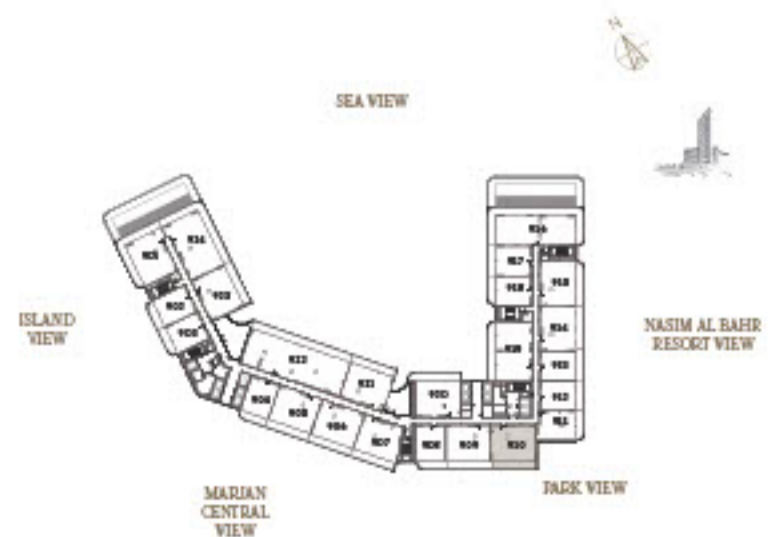

2 BEDROOM-2

UNIT - 907

INTERNAL AREA	122.03 sq.m.	1313.52 sq.ft.
OUTDOOR AREA	26.81 sq.m.	288.58 sq.ft.
TOTAL AREA	148.84 sq.m.	1602.10 sq.ft.

1 BEDROOM-1A

UNIT - 908

INTERNAL AREA	89.37 sq.m.	961.97 sq.ft.
OUTDOOR AREA	16.51 sq.m.	177.71 sq.ft.
TOTAL AREA	105.88 sq.m.	1139.68 sq.ft.

2 BEDROOM-1A

UNIT - 909

INTERNAL AREA	128.31 sq.m.	1381.12 sq.ft.
OUTDOOR AREA	26.30 sq.m.	283.09 sq.ft.
TOTAL AREA	154.61 sq.m.	1664.21 sq.ft.

2 BEDROOM-1A

UNIT - 910

INTERNAL AREA	128.33 sq.m.	1381.33 sq.ft.
OUTDOOR AREA	25.89 sq.m.	278.68 sq.ft.
TOTAL AREA	154.22 sq.m.	1660.01 sq.ft.

1 BEDROOM-CORNER 1

UNIT - 911

INTERNAL AREA	89.64 sq.m.	964.88 sq.ft.
OUTDOOR AREA	16.51 sq.m.	177.71 sq.ft.
TOTAL AREA	106.15 sq.m.	1142.59 sq.ft.

1 BEDROOM-1A

UNIT - 912

INTERNAL AREA	85.13 sq.m.	916.33 sq.ft.
OUTDOOR AREA	17.54 sq.m.	188.80 sq.ft.
TOTAL AREA	102.67 sq.m.	1105.13 sq.ft.

1 BEDROOM-1A

UNIT - 913

INTERNAL AREA	85.12 sq.m.	916.22 sq.ft.
OUTDOOR AREA	17.54 sq.m.	188.80 sq.ft.
TOTAL AREA	102.66 sq.m.	1105.02 sq.ft.

2 BEDROOM-1A

UNIT - 914

INTERNAL AREA	128.33 sq.m.	1381.33 sq.ft.
OUTDOOR AREA	26.30 sq.m.	283.09 sq.ft.
TOTAL AREA	154.63 sq.m.	1664.42 sq.ft.