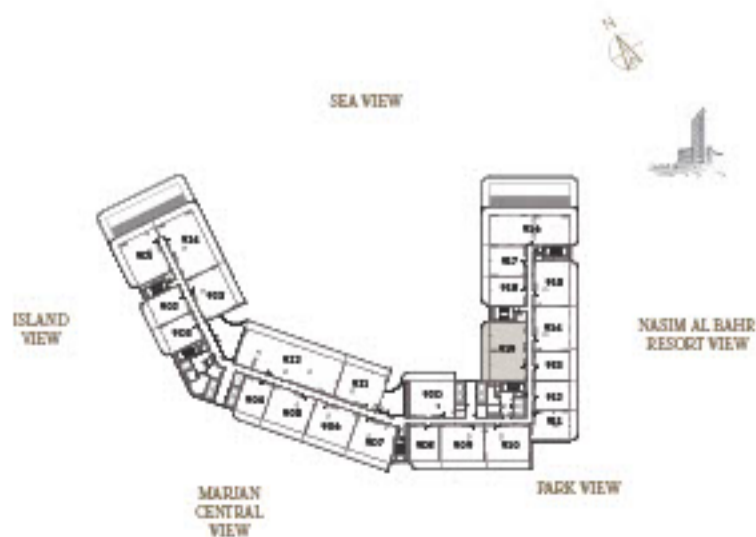

1 BEDROOM-1A

UNIT - 917

INTERNAL AREA	84.65 sq.m.	911.17 sq.ft.
OUTDOOR AREA	17.54 sq.m.	188.80 sq.ft.
TOTAL AREA	102.19 sq.m.	1099.96 sq.ft.

1 BEDROOM-1A

UNIT - 918

INTERNAL AREA	82.70 sq.m.	890.18 sq.ft.
OUTDOOR AREA	15.94 sq.m.	171.58 sq.ft.
TOTAL AREA	98.64 sq.m.	1061.75 sq.ft.

3 BEDROOM-1B

UNIT - 919

INTERNAL AREA	168.96 sq.m.	1818.67 sq.ft.
OUTDOOR AREA	33.58 sq.m.	361.45 sq.ft.
TOTAL AREA	202.54 sq.m.	2180.12 sq.ft.

2 BEDROOM-1A

UNIT - 920

INTERNAL AREA	129.16 sq.m.	1390.27 sq.ft.
OUTDOOR AREA	29.51 sq.m.	317.64 sq.ft.
TOTAL AREA	158.67 sq.m.	1707.91 sq.ft.