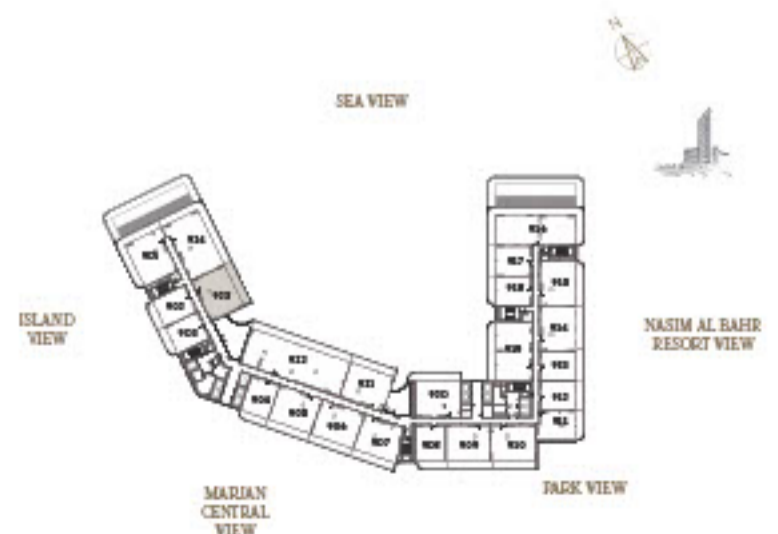

3 BEDROOM-1B

UNIT - 919

INTERNAL AREA	168.96 sq.m.	1818.67 sq.ft.
OUTDOOR AREA	33.58 sq.m.	361.45 sq.ft.
TOTAL AREA	202.54 sq.m.	2180.12 sq.ft.

2 BEDROOM-1A

UNIT - 920

INTERNAL AREA	129.16 sq.m.	1390.27 sq.ft.
OUTDOOR AREA	29.51 sq.m.	317.64 sq.ft.
TOTAL AREA	158.67 sq.m.	1707.91 sq.ft.

2 BEDROOM-1A

UNIT - 921

INTERNAL AREA	127.63 sq.m.	1373.80 sq.ft.
OUTDOOR AREA	26.97 sq.m.	290.30 sq.ft.
TOTAL AREA	154.60 sq.m.	1664.10 sq.ft.

4 BEDROOM

UNIT - 922

INTERNAL AREA	296.71 sq.m.	3193.76 sq.ft.
OUTDOOR AREA	61.37 sq.m.	660.58 sq.ft.
TOTAL AREA	358.08 sq.m.	3854.34 sq.ft.

2 BEDROOM-1A

UNIT - 923

INTERNAL AREA	127.55 sq.m.	1372.94 sq.ft.
OUTDOOR AREA	26.80 sq.m.	288.47 sq.ft.
TOTAL AREA	154.35 sq.m.	1661.41 sq.ft.

3 BEDROOM-1A

UNIT - 924

INTERNAL AREA	178.48 sq.m.	1921.14 sq.ft.
OUTDOOR AREA	62.28 sq.m.	670.38 sq.ft.
TOTAL AREA	240.76 sq.m.	2591.52 sq.ft.