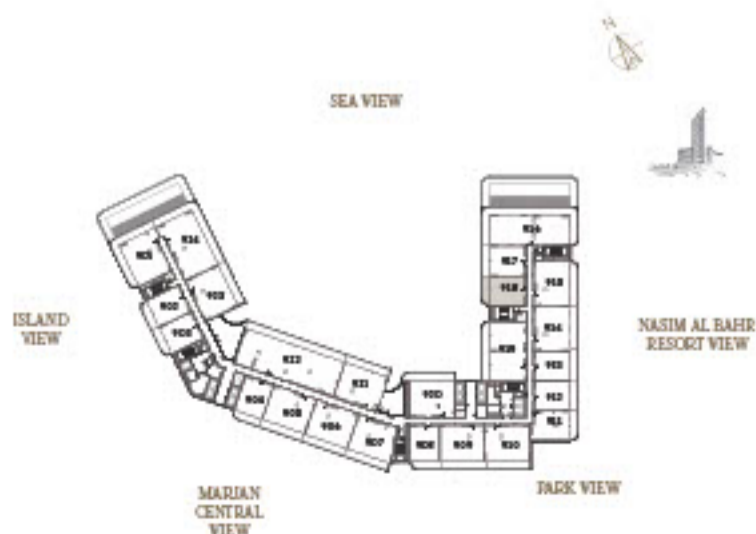

1 BEDROOM-1A

UNIT - 917

INTERNAL AREA	84.65 sq.m.	911.17 sq.ft.
OUTDOOR AREA	17.54 sq.m.	188.80 sq.ft.
TOTAL AREA	102.19 sq.m.	1099.96 sq.ft.

1 BEDROOM-1A

UNIT - 918

INTERNAL AREA	82.70 sq.m.	890.18 sq.ft.
OUTDOOR AREA	15.94 sq.m.	171.58 sq.ft.
TOTAL AREA	98.64 sq.m.	1061.75 sq.ft.

3 BEDROOM-1B

UNIT - 919

INTERNAL AREA	168.96 sq.m.	1818.67 sq.ft.
OUTDOOR AREA	33.58 sq.m.	361.45 sq.ft.
TOTAL AREA	202.54 sq.m.	2180.12 sq.ft.

2 BEDROOM-1A

UNIT - 920

INTERNAL AREA	129.16 sq.m.	1390.27 sq.ft.
OUTDOOR AREA	29.51 sq.m.	317.64 sq.ft.
TOTAL AREA	158.67 sq.m.	1707.91 sq.ft.