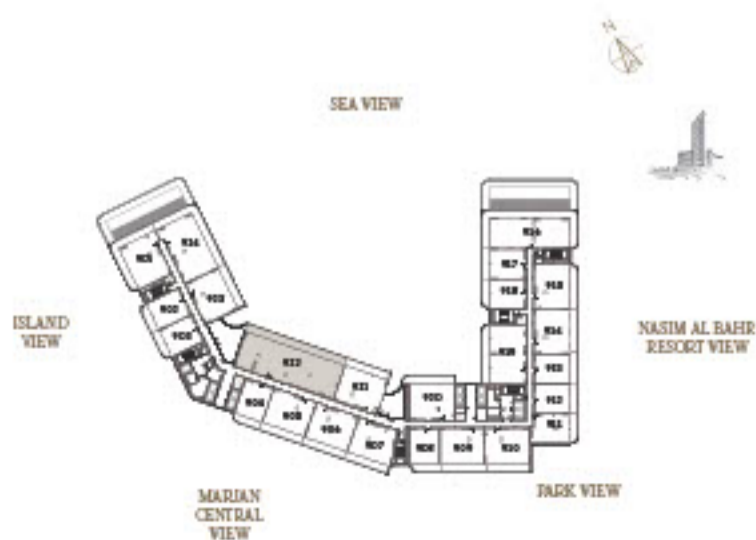

3 BEDROOM-1B

UNIT - 919

INTERNAL AREA	168.96 sq.m.	1818.67 sq.ft.
OUTDOOR AREA	33.58 sq.m.	361.45 sq.ft.
TOTAL AREA	202.54 sq.m.	2180.12 sq.ft.

2 BEDROOM-1A

UNIT - 920

INTERNAL AREA	129.16 sq.m.	1390.27 sq.ft.
OUTDOOR AREA	29.51 sq.m.	317.64 sq.ft.
TOTAL AREA	158.67 sq.m.	1707.91 sq.ft.

2 BEDROOM-1A

UNIT - 921

INTERNAL AREA	127.63 sq.m.	1373.80 sq.ft.
OUTDOOR AREA	26.97 sq.m.	290.30 sq.ft.
TOTAL AREA	154.60 sq.m.	1664.10 sq.ft.

4 BEDROOM

UNIT - 922

INTERNAL AREA	296.71 sq.m.	3193.76 sq.ft.
OUTDOOR AREA	61.37 sq.m.	660.58 sq.ft.
TOTAL AREA	358.08 sq.m.	3854.34 sq.ft.

2 BEDROOM-1A

UNIT - 923

INTERNAL AREA	127.55 sq.m.	1372.94 sq.ft.
OUTDOOR AREA	26.80 sq.m.	288.47 sq.ft.
TOTAL AREA	154.35 sq.m.	1661.41 sq.ft.

3 BEDROOM-1A

UNIT - 924

INTERNAL AREA	178.48 sq.m.	1921.14 sq.ft.
OUTDOOR AREA	62.28 sq.m.	670.38 sq.ft.
TOTAL AREA	240.76 sq.m.	2591.52 sq.ft.