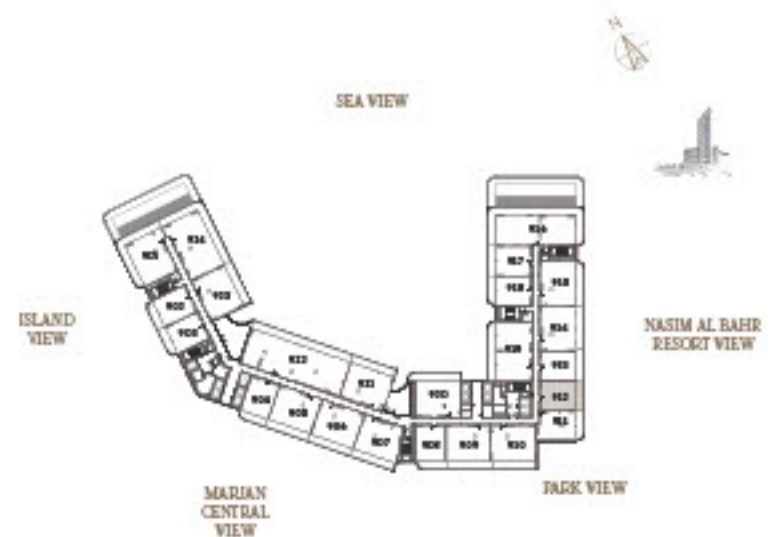

2 BEDROOM-1A

UNIT - 909

INTERNAL AREA	128.31 sq.m.	1381.12 sq.ft.
OUTDOOR AREA	26.30 sq.m.	283.09 sq.ft.
TOTAL AREA	154.61 sq.m.	1664.21 sq.ft.

2 BEDROOM-1A

UNIT - 910

INTERNAL AREA	128.33 sq.m.	1381.33 sq.ft.
OUTDOOR AREA	25.89 sq.m.	278.68 sq.ft.
TOTAL AREA	154.22 sq.m.	1660.01 sq.ft.

1 BEDROOM-CORNER 1

UNIT - 911

INTERNAL AREA	89.64 sq.m.	964.88 sq.ft.
OUTDOOR AREA	16.51 sq.m.	177.71 sq.ft.
TOTAL AREA	106.15 sq.m.	1142.59 sq.ft.

1 BEDROOM-1A

UNIT - 912

INTERNAL AREA	85.13 sq.m.	916.33 sq.ft.
OUTDOOR AREA	17.54 sq.m.	188.80 sq.ft.
TOTAL AREA	102.67 sq.m.	1105.13 sq.ft.

1 BEDROOM-1A

UNIT - 913

INTERNAL AREA	85.12 sq.m.	916.22 sq.ft.
OUTDOOR AREA	17.54 sq.m.	188.80 sq.ft.
TOTAL AREA	102.66 sq.m.	1105.02 sq.ft.

2 BEDROOM-1A

UNIT - 914

INTERNAL AREA	128.33 sq.m.	1381.33 sq.ft.
OUTDOOR AREA	26.30 sq.m.	283.09 sq.ft.
TOTAL AREA	154.63 sq.m.	1664.42 sq.ft.