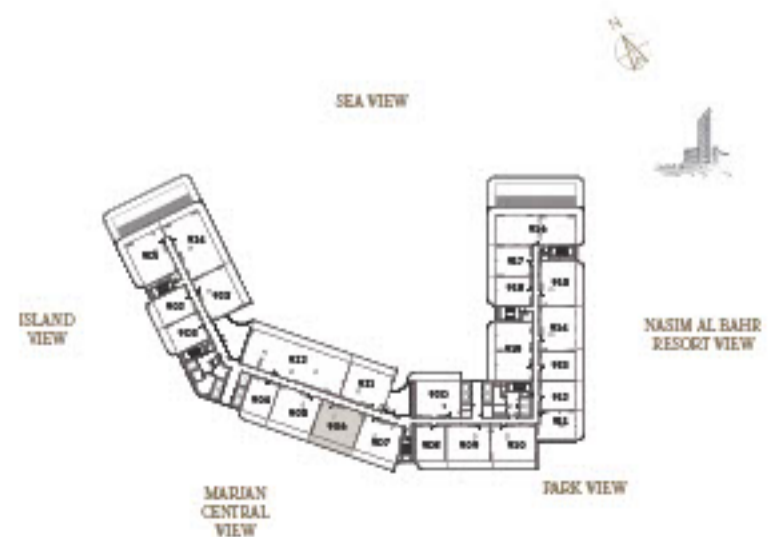

1 BEDROOM-1A

UNIT - 903

INTERNAL AREA	82.77 sq.m.	890.93 sq.ft.
OUTDOOR AREA	16.45 sq.m.	177.07 sq.ft.
TOTAL AREA	99.22 sq.m.	1068.00 sq.ft.

1 BEDROOM-1A

UNIT - 904

INTERNAL AREA	83.36 sq.m.	897.28 sq.ft.
OUTDOOR AREA	15.64 sq.m.	168.35 sq.ft.
TOTAL AREA	99.00 sq.m.	1065.63 sq.ft.

2 BEDROOM-1A

UNIT - 905

INTERNAL AREA	128.36 sq.m.	1381.66 sq.ft.
OUTDOOR AREA	26.31 sq.m.	283.20 sq.ft.
TOTAL AREA	154.67 sq.m.	1664.85 sq.ft.

2 BEDROOM-1A

UNIT - 906

INTERNAL AREA	128.36 sq.m.	1381.66 sq.ft.
OUTDOOR AREA	26.31 sq.m.	283.20 sq.ft.
TOTAL AREA	154.67 sq.m.	1664.85 sq.ft.

2 BEDROOM-2

UNIT - 907

INTERNAL AREA	122.03 sq.m.	1313.52 sq.ft.
OUTDOOR AREA	26.81 sq.m.	288.58 sq.ft.
TOTAL AREA	148.84 sq.m.	1602.10 sq.ft.

1 BEDROOM-1A

UNIT - 908

INTERNAL AREA	89.37 sq.m.	961.97 sq.ft.
OUTDOOR AREA	16.51 sq.m.	177.71 sq.ft.
TOTAL AREA	105.88 sq.m.	1139.68 sq.ft.

2 BEDROOM-1A

UNIT - 909

INTERNAL AREA	128.31 sq.m.	1381.12 sq.ft.
OUTDOOR AREA	26.30 sq.m.	283.09 sq.ft.
TOTAL AREA	154.61 sq.m.	1664.21 sq.ft.

2 BEDROOM-1A

UNIT - 910

INTERNAL AREA	128.33 sq.m.	1381.33 sq.ft.
OUTDOOR AREA	25.89 sq.m.	278.68 sq.ft.
TOTAL AREA	154.22 sq.m.	1660.01 sq.ft.