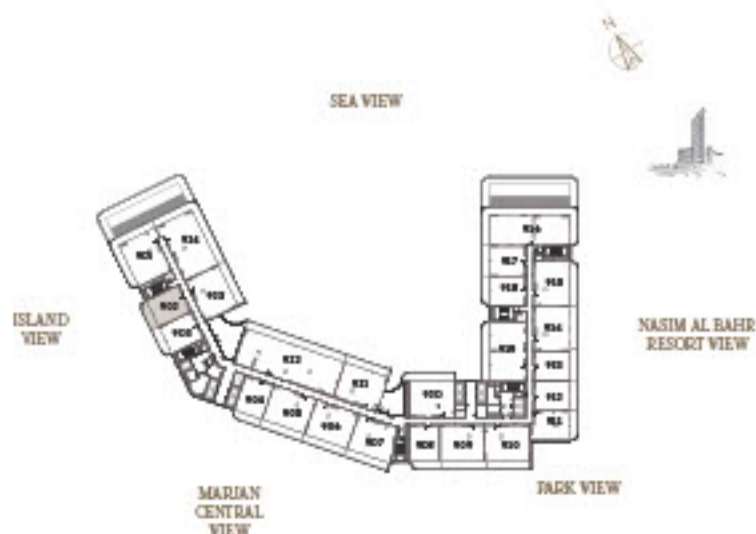

2 BEDROOM-1B

UNIT - 901

INTERNAL AREA	132.01 sq.m.	1420.94 sq.ft.
OUTDOOR AREA	52.51 sq.m.	565.21 sq.ft.
TOTAL AREA	184.52 sq.m.	1986.16 sq.ft.

1 BEDROOM-1A

UNIT - 902

INTERNAL AREA	82.77 sq.m.	890.93 sq.ft.
OUTDOOR AREA	15.38 sq.m.	165.55 sq.ft.
TOTAL AREA	98.15 sq.m.	1056.48 sq.ft.

1 BEDROOM-1A

UNIT - 903

INTERNAL AREA	82.77 sq.m.	890.93 sq.ft.
OUTDOOR AREA	16.45 sq.m.	177.07 sq.ft.
TOTAL AREA	99.22 sq.m.	1068.00 sq.ft.

1 BEDROOM-1A

UNIT - 904

INTERNAL AREA	83.36 sq.m.	897.28 sq.ft.
OUTDOOR AREA	15.64 sq.m.	168.35 sq.ft.
TOTAL AREA	99.00 sq.m.	1065.63 sq.ft.

2 BEDROOM-1A

UNIT - 905

INTERNAL AREA	128.36 sq.m.	1381.66 sq.ft.
OUTDOOR AREA	26.31 sq.m.	283.20 sq.ft.
TOTAL AREA	154.67 sq.m.	1664.85 sq.ft.

2 BEDROOM-1A

UNIT - 906

INTERNAL AREA	128.36 sq.m.	1381.66 sq.ft.
OUTDOOR AREA	26.31 sq.m.	283.20 sq.ft.
TOTAL AREA	154.67 sq.m.	1664.85 sq.ft.