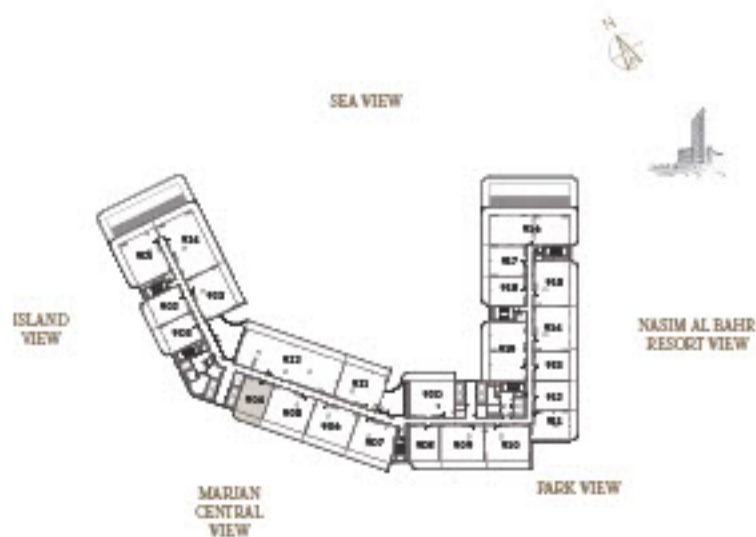

2 BEDROOM-1B

UNIT - 901

INTERNAL AREA	132.01 sq.m.	1420.94 sq.ft.
OUTDOOR AREA	52.51 sq.m.	565.21 sq.ft.
TOTAL AREA	184.52 sq.m.	1986.16 sq.ft.

1 BEDROOM-1A

UNIT - 902

INTERNAL AREA	82.77 sq.m.	890.93 sq.ft.
OUTDOOR AREA	15.38 sq.m.	165.55 sq.ft.
TOTAL AREA	98.15 sq.m.	1056.48 sq.ft.

1 BEDROOM-1A

UNIT - 903

INTERNAL AREA	82.77 sq.m.	890.93 sq.ft.
OUTDOOR AREA	16.45 sq.m.	177.07 sq.ft.
TOTAL AREA	99.22 sq.m.	1068.00 sq.ft.

1 BEDROOM-1A

UNIT - 904

INTERNAL AREA	83.36 sq.m.	897.28 sq.ft.
OUTDOOR AREA	15.64 sq.m.	168.35 sq.ft.
TOTAL AREA	99.00 sq.m.	1065.63 sq.ft.

2 BEDROOM-1A

UNIT - 905

INTERNAL AREA	128.36 sq.m.	1381.66 sq.ft.
OUTDOOR AREA	26.31 sq.m.	283.20 sq.ft.
TOTAL AREA	154.67 sq.m.	1664.85 sq.ft.

2 BEDROOM-1A

UNIT - 906

INTERNAL AREA	128.36 sq.m.	1381.66 sq.ft.
OUTDOOR AREA	26.31 sq.m.	283.20 sq.ft.
TOTAL AREA	154.67 sq.m.	1664.85 sq.ft.

2 BEDROOM-2

UNIT - 907

INTERNAL AREA	122.03 sq.m.	1313.52 sq.ft.
OUTDOOR AREA	26.81 sq.m.	288.58 sq.ft.
TOTAL AREA	148.84 sq.m.	1602.10 sq.ft.

1 BEDROOM-1A

UNIT - 908

INTERNAL AREA	89.37 sq.m.	961.97 sq.ft.
OUTDOOR AREA	16.51 sq.m.	177.71 sq.ft.
TOTAL AREA	105.88 sq.m.	1139.68 sq.ft.