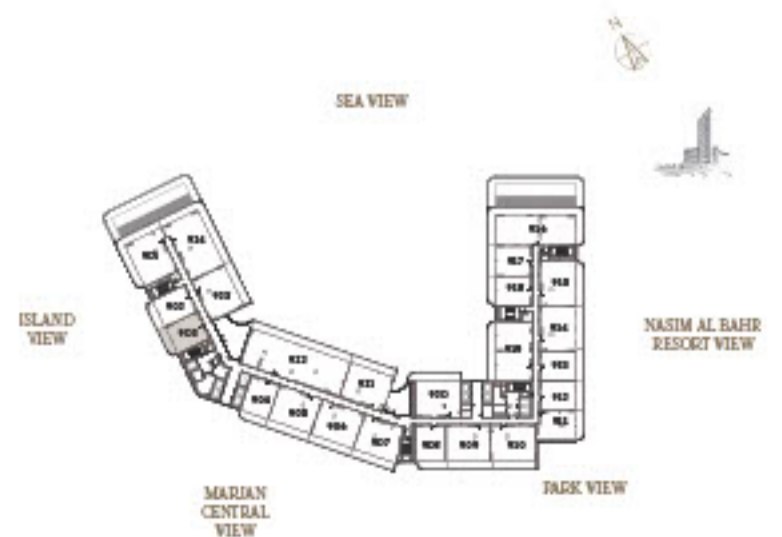

2 BEDROOM-1B

UNIT - 901

INTERNAL AREA	132.01 sq.m.	1420.94 sq.ft.
OUTDOOR AREA	52.51 sq.m.	565.21 sq.ft.
TOTAL AREA	184.52 sq.m.	1986.16 sq.ft.

1 BEDROOM-1A

UNIT - 902

INTERNAL AREA	82.77 sq.m.	890.93 sq.ft.
OUTDOOR AREA	15.38 sq.m.	165.55 sq.ft.
TOTAL AREA	98.15 sq.m.	1056.48 sq.ft.

1 BEDROOM-1A

UNIT - 903

INTERNAL AREA	82.77 sq.m.	890.93 sq.ft.
OUTDOOR AREA	16.45 sq.m.	177.07 sq.ft.
TOTAL AREA	99.22 sq.m.	1068.00 sq.ft.

1 BEDROOM-1A

UNIT - 904

INTERNAL AREA	83.36 sq.m.	897.28 sq.ft.
OUTDOOR AREA	15.64 sq.m.	168.35 sq.ft.
TOTAL AREA	99.00 sq.m.	1065.63 sq.ft.

2 BEDROOM-1A

UNIT - 905

INTERNAL AREA	128.36 sq.m.	1381.66 sq.ft.
OUTDOOR AREA	26.31 sq.m.	283.20 sq.ft.
TOTAL AREA	154.67 sq.m.	1664.85 sq.ft.

2 BEDROOM-1A

UNIT - 906

INTERNAL AREA	128.36 sq.m.	1381.66 sq.ft.
OUTDOOR AREA	26.31 sq.m.	283.20 sq.ft.
TOTAL AREA	154.67 sq.m.	1664.85 sq.ft.