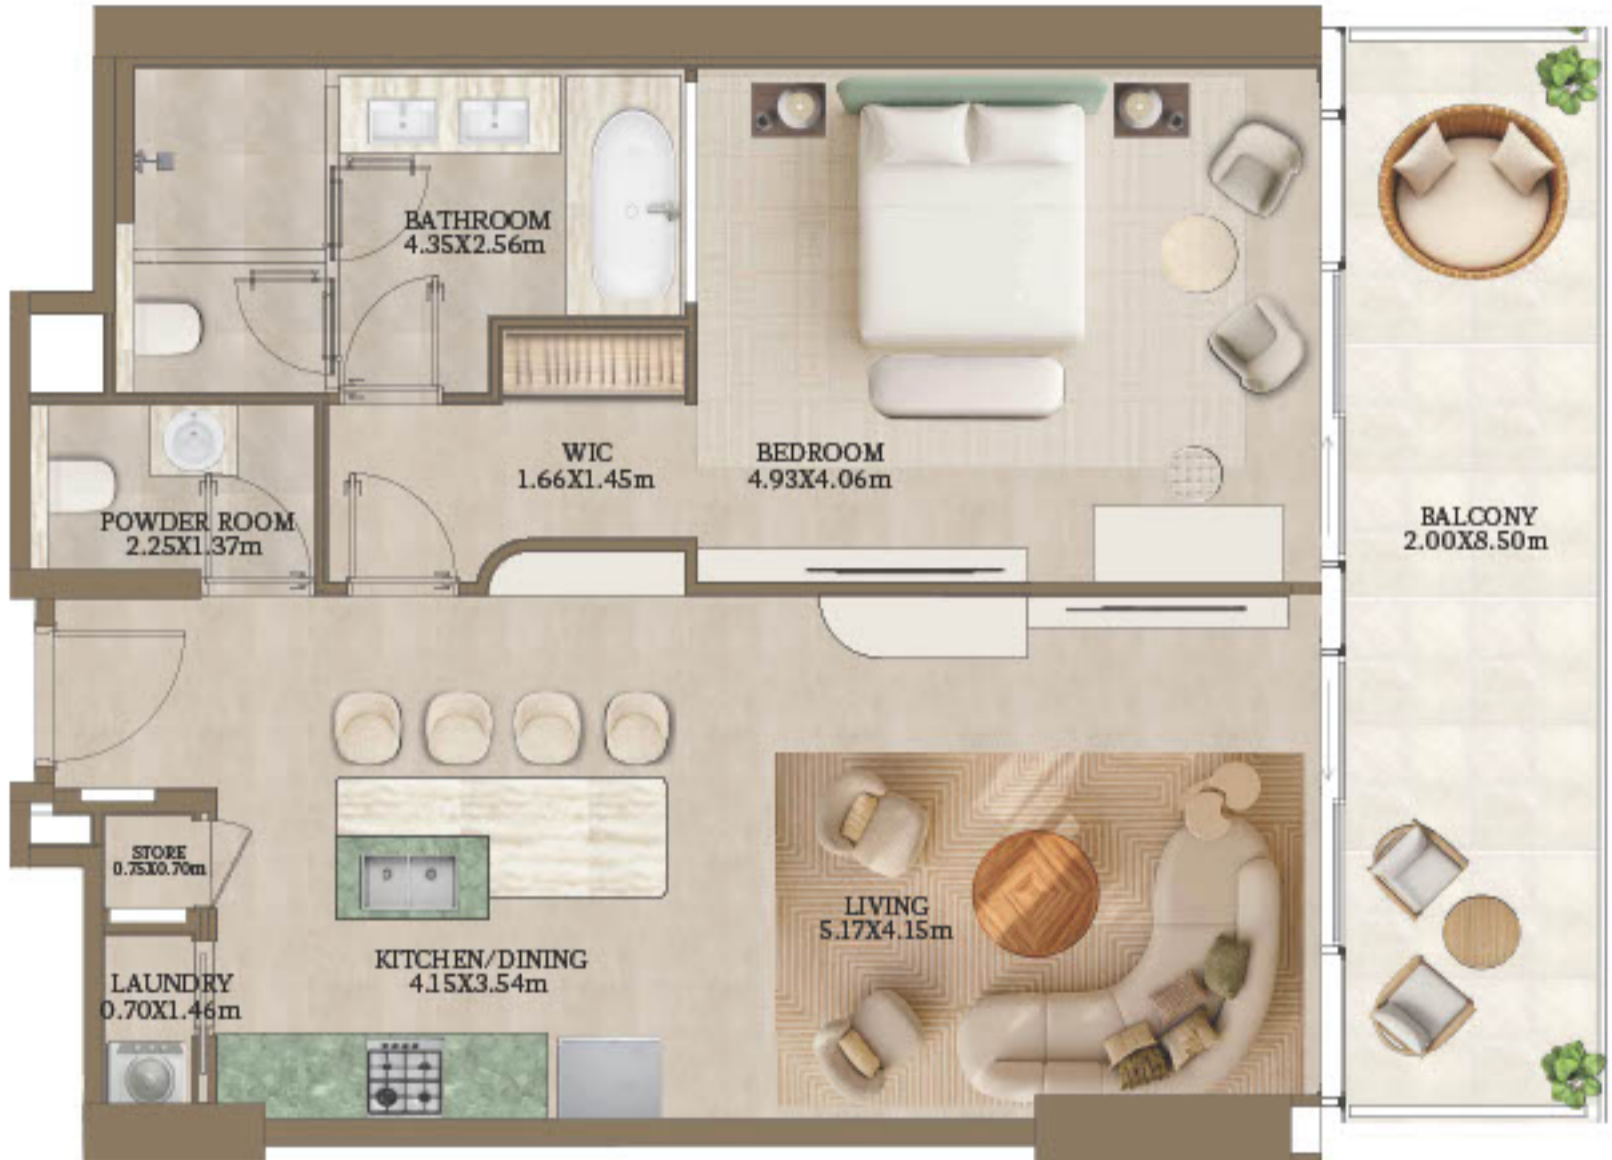

2 BEDROOM-1A

UNIT - 909

INTERNAL AREA	128.31 sq.m.	1381.12 sq.ft.
OUTDOOR AREA	26.30 sq.m.	283.09 sq.ft.
TOTAL AREA	154.61 sq.m.	1664.21 sq.ft.

2 BEDROOM-1A

UNIT - 910

INTERNAL AREA	128.33 sq.m.	1381.33 sq.ft.
OUTDOOR AREA	25.89 sq.m.	278.68 sq.ft.
TOTAL AREA	154.22 sq.m.	1660.01 sq.ft.

1 BEDROOM-CORNER 1

UNIT - 911

INTERNAL AREA	89.64 sq.m.	964.88 sq.ft.
OUTDOOR AREA	16.51 sq.m.	177.71 sq.ft.
TOTAL AREA	106.15 sq.m.	1142.59 sq.ft.

1 BEDROOM-1A

UNIT - 912

INTERNAL AREA	85.13 sq.m.	916.33 sq.ft.
OUTDOOR AREA	17.54 sq.m.	188.80 sq.ft.
TOTAL AREA	102.67 sq.m.	1105.13 sq.ft.

1 BEDROOM-1A

UNIT - 913

INTERNAL AREA	85.12 sq.m.	916.22 sq.ft.
OUTDOOR AREA	17.54 sq.m.	188.80 sq.ft.
TOTAL AREA	102.66 sq.m.	1105.02 sq.ft.

2 BEDROOM-1A

UNIT - 914

INTERNAL AREA	128.33 sq.m.	1381.33 sq.ft.
OUTDOOR AREA	26.30 sq.m.	283.09 sq.ft.
TOTAL AREA	154.63 sq.m.	1664.42 sq.ft.

2 BEDROOM-1A

UNIT - 915

INTERNAL AREA	127.44 sq.m.	1371.75 sq.ft.
OUTDOOR AREA	24.15 sq.m.	259.95 sq.ft.
TOTAL AREA	151.59 sq.m.	1631.70 sq.ft.

3 BEDROOM-13

UNIT - 916

INTERNAL AREA	198.28 sq.m.	2134.27 sq.ft.
OUTDOOR AREA	87.42 sq.m.	940.98 sq.ft.
TOTAL AREA	285.70 sq.m.	3075.25 sq.ft.