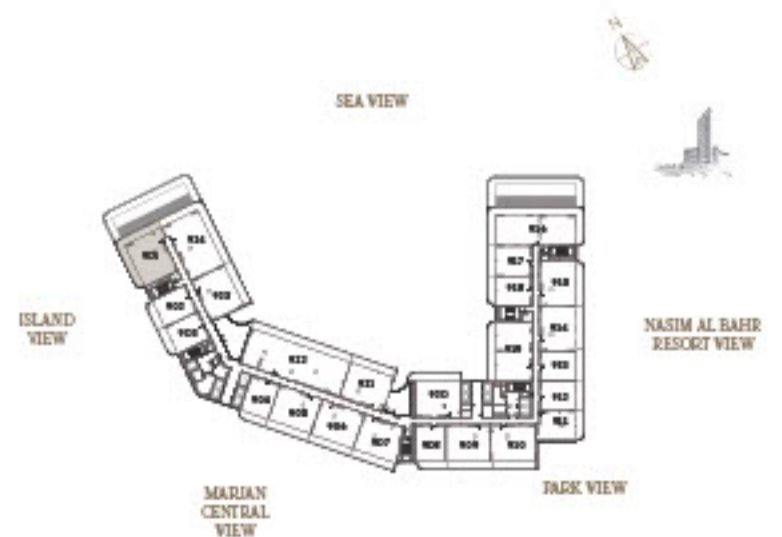

2 BEDROOM-1B

UNIT - 901

INTERNAL AREA	132.01 sq.m.	1420.94 sq.ft.
OUTDOOR AREA	52.51 sq.m.	565.21 sq.ft.
TOTAL AREA	184.52 sq.m.	1986.16 sq.ft.

1 BEDROOM-1A

UNIT - 902

INTERNAL AREA	82.77 sq.m.	890.93 sq.ft.
OUTDOOR AREA	15.38 sq.m.	165.55 sq.ft.
TOTAL AREA	98.15 sq.m.	1056.48 sq.ft.

1 BEDROOM-1A

UNIT - 903

INTERNAL AREA	82.77 sq.m.	890.93 sq.ft.
OUTDOOR AREA	16.45 sq.m.	177.07 sq.ft.
TOTAL AREA	99.22 sq.m.	1068.00 sq.ft.

1 BEDROOM-1A

UNIT - 904

INTERNAL AREA	83.36 sq.m.	897.28 sq.ft.
OUTDOOR AREA	15.64 sq.m.	168.35 sq.ft.
TOTAL AREA	99.00 sq.m.	1065.63 sq.ft.

2 BEDROOM-1A

UNIT - 905

INTERNAL AREA	128.36 sq.m.	1381.66 sq.ft.
OUTDOOR AREA	26.31 sq.m.	283.20 sq.ft.
TOTAL AREA	154.67 sq.m.	1664.85 sq.ft.

2 BEDROOM-1A

UNIT - 906

INTERNAL AREA	128.36 sq.m.	1381.66 sq.ft.
OUTDOOR AREA	26.31 sq.m.	283.20 sq.ft.
TOTAL AREA	154.67 sq.m.	1664.85 sq.ft.