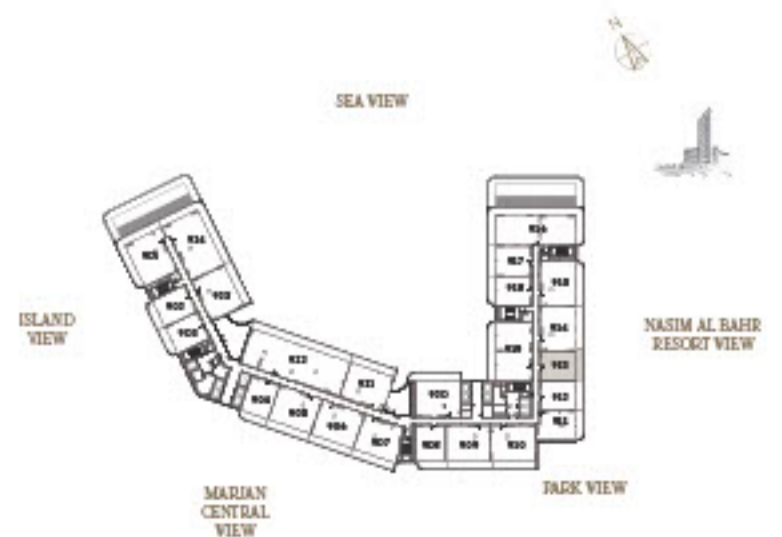

2 BEDROOM-1A

UNIT - 909

INTERNAL AREA	128.31 sq.m.	1381.12 sq.ft.
OUTDOOR AREA	26.30 sq.m.	283.09 sq.ft.
TOTAL AREA	154.61 sq.m.	1664.21 sq.ft.

2 BEDROOM-1A

UNIT - 910

INTERNAL AREA	128.33 sq.m.	1381.33 sq.ft.
OUTDOOR AREA	25.89 sq.m.	278.68 sq.ft.
TOTAL AREA	154.22 sq.m.	1660.01 sq.ft.

1 BEDROOM-CORNER 1

UNIT - 911

INTERNAL AREA	89.64 sq.m.	964.88 sq.ft.
OUTDOOR AREA	16.51 sq.m.	177.71 sq.ft.
TOTAL AREA	106.15 sq.m.	1142.59 sq.ft.

1 BEDROOM-1A

UNIT - 912

INTERNAL AREA	85.13 sq.m.	916.33 sq.ft.
OUTDOOR AREA	17.54 sq.m.	188.80 sq.ft.
TOTAL AREA	102.67 sq.m.	1105.13 sq.ft.

1 BEDROOM-1A

UNIT - 913

INTERNAL AREA	85.12 sq.m.	916.22 sq.ft.
OUTDOOR AREA	17.54 sq.m.	188.80 sq.ft.
TOTAL AREA	102.66 sq.m.	1105.02 sq.ft.

2 BEDROOM-1A

UNIT - 914

INTERNAL AREA	128.33 sq.m.	1381.33 sq.ft.
OUTDOOR AREA	26.30 sq.m.	283.09 sq.ft.
TOTAL AREA	154.63 sq.m.	1664.42 sq.ft.