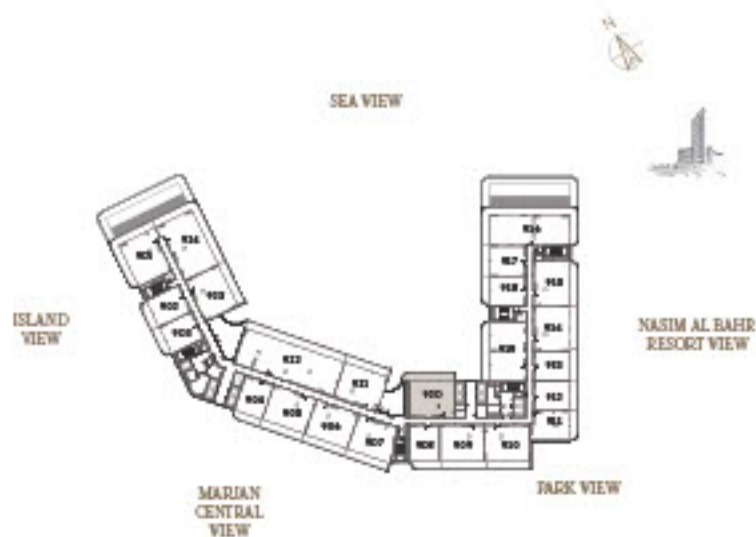

1 BEDROOM-1A

UNIT - 917

INTERNAL AREA	84.65 sq.m.	911.17 sq.ft.
OUTDOOR AREA	17.54 sq.m.	188.80 sq.ft.
TOTAL AREA	102.19 sq.m.	1099.96 sq.ft.

1 BEDROOM-1A

UNIT - 918

INTERNAL AREA	82.70 sq.m.	890.18 sq.ft.
OUTDOOR AREA	15.94 sq.m.	171.58 sq.ft.
TOTAL AREA	98.64 sq.m.	1061.75 sq.ft.

3 BEDROOM-1B

UNIT - 919

INTERNAL AREA	168.96 sq.m.	1818.67 sq.ft.
OUTDOOR AREA	33.58 sq.m.	361.45 sq.ft.
TOTAL AREA	202.54 sq.m.	2180.12 sq.ft.

2 BEDROOM-1A

UNIT - 920

INTERNAL AREA	129.16 sq.m.	1390.27 sq.ft.
OUTDOOR AREA	29.51 sq.m.	317.64 sq.ft.
TOTAL AREA	158.67 sq.m.	1707.91 sq.ft.

2 BEDROOM-1A

UNIT - 921

INTERNAL AREA	127.63 sq.m.	1373.80 sq.ft.
OUTDOOR AREA	26.97 sq.m.	290.30 sq.ft.
TOTAL AREA	154.60 sq.m.	1664.10 sq.ft.

4 BEDROOM

UNIT - 922

INTERNAL AREA	296.71 sq.m.	3193.76 sq.ft.
OUTDOOR AREA	61.37 sq.m.	660.58 sq.ft.
TOTAL AREA	358.08 sq.m.	3854.34 sq.ft.