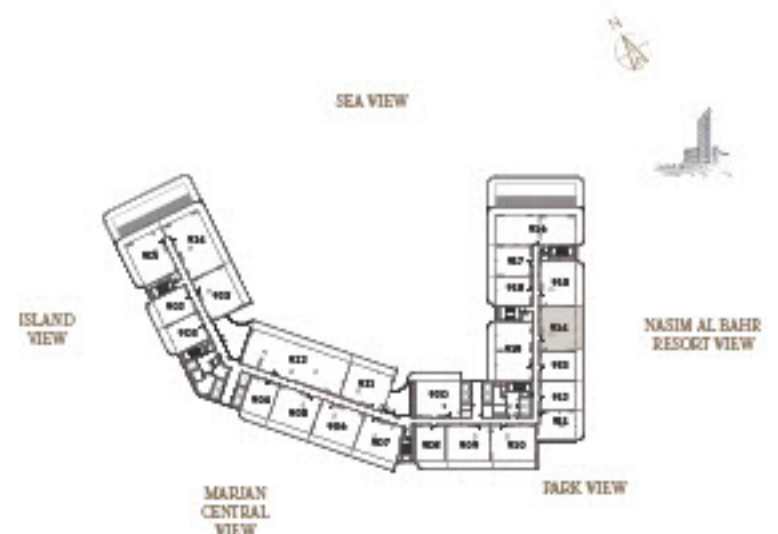

1 BEDROOM-CORNER 1

UNIT - 911

INTERNAL AREA	89.64 sq.m.	964.88 sq.ft.
OUTDOOR AREA	16.51 sq.m.	177.71 sq.ft.
TOTAL AREA	106.15 sq.m.	1142.59 sq.ft.

1 BEDROOM-1A

UNIT - 912

INTERNAL AREA	85.13 sq.m.	916.33 sq.ft.
OUTDOOR AREA	17.54 sq.m.	188.80 sq.ft.
TOTAL AREA	102.67 sq.m.	1105.13 sq.ft.

1 BEDROOM-1A

UNIT - 913

INTERNAL AREA	85.12 sq.m.	916.22 sq.ft.
OUTDOOR AREA	17.54 sq.m.	188.80 sq.ft.
TOTAL AREA	102.66 sq.m.	1105.02 sq.ft.

2 BEDROOM-1A

UNIT - 914

INTERNAL AREA	128.33 sq.m.	1381.33 sq.ft.
OUTDOOR AREA	26.30 sq.m.	283.09 sq.ft.
TOTAL AREA	154.63 sq.m.	1664.42 sq.ft.

2 BEDROOM-1A

UNIT - 915

INTERNAL AREA	127.44 sq.m.	1371.75 sq.ft.
OUTDOOR AREA	24.15 sq.m.	259.95 sq.ft.
TOTAL AREA	151.59 sq.m.	1631.70 sq.ft.

3 BEDROOM-13

UNIT - 916

INTERNAL AREA	198.28 sq.m.	2134.27 sq.ft.
OUTDOOR AREA	87.42 sq.m.	940.98 sq.ft.
TOTAL AREA	285.70 sq.m.	3075.25 sq.ft.