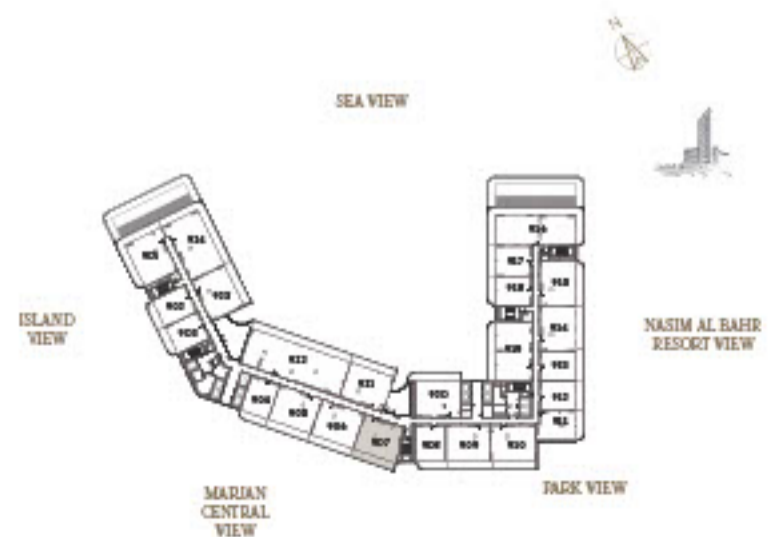

1 BEDROOM-1A

UNIT - 903

INTERNAL AREA	82.77 sq.m.	890.93 sq.ft.
OUTDOOR AREA	16.45 sq.m.	177.07 sq.ft.
TOTAL AREA	99.22 sq.m.	1068.00 sq.ft.

1 BEDROOM-1A

UNIT - 904

INTERNAL AREA	83.36 sq.m.	897.28 sq.ft.
OUTDOOR AREA	15.64 sq.m.	168.35 sq.ft.
TOTAL AREA	99.00 sq.m.	1065.63 sq.ft.

2 BEDROOM-1A

UNIT - 905

INTERNAL AREA	128.36 sq.m.	1381.66 sq.ft.
OUTDOOR AREA	26.31 sq.m.	283.20 sq.ft.
TOTAL AREA	154.67 sq.m.	1664.85 sq.ft.

2 BEDROOM-1A

UNIT - 906

INTERNAL AREA	128.36 sq.m.	1381.66 sq.ft.
OUTDOOR AREA	26.31 sq.m.	283.20 sq.ft.
TOTAL AREA	154.67 sq.m.	1664.85 sq.ft.

2 BEDROOM-2

UNIT - 907

INTERNAL AREA	122.03 sq.m.	1313.52 sq.ft.
OUTDOOR AREA	26.81 sq.m.	288.58 sq.ft.
TOTAL AREA	148.84 sq.m.	1602.10 sq.ft.

1 BEDROOM-1A

UNIT - 908

INTERNAL AREA	89.37 sq.m.	961.97 sq.ft.
OUTDOOR AREA	16.51 sq.m.	177.71 sq.ft.
TOTAL AREA	105.88 sq.m.	1139.68 sq.ft.

2 BEDROOM-1A

UNIT - 909

INTERNAL AREA	128.31 sq.m.	1381.12 sq.ft.
OUTDOOR AREA	26.30 sq.m.	283.09 sq.ft.
TOTAL AREA	154.61 sq.m.	1664.21 sq.ft.

2 BEDROOM-1A

UNIT - 910

INTERNAL AREA	128.33 sq.m.	1381.33 sq.ft.
OUTDOOR AREA	25.89 sq.m.	278.68 sq.ft.
TOTAL AREA	154.22 sq.m.	1660.01 sq.ft.